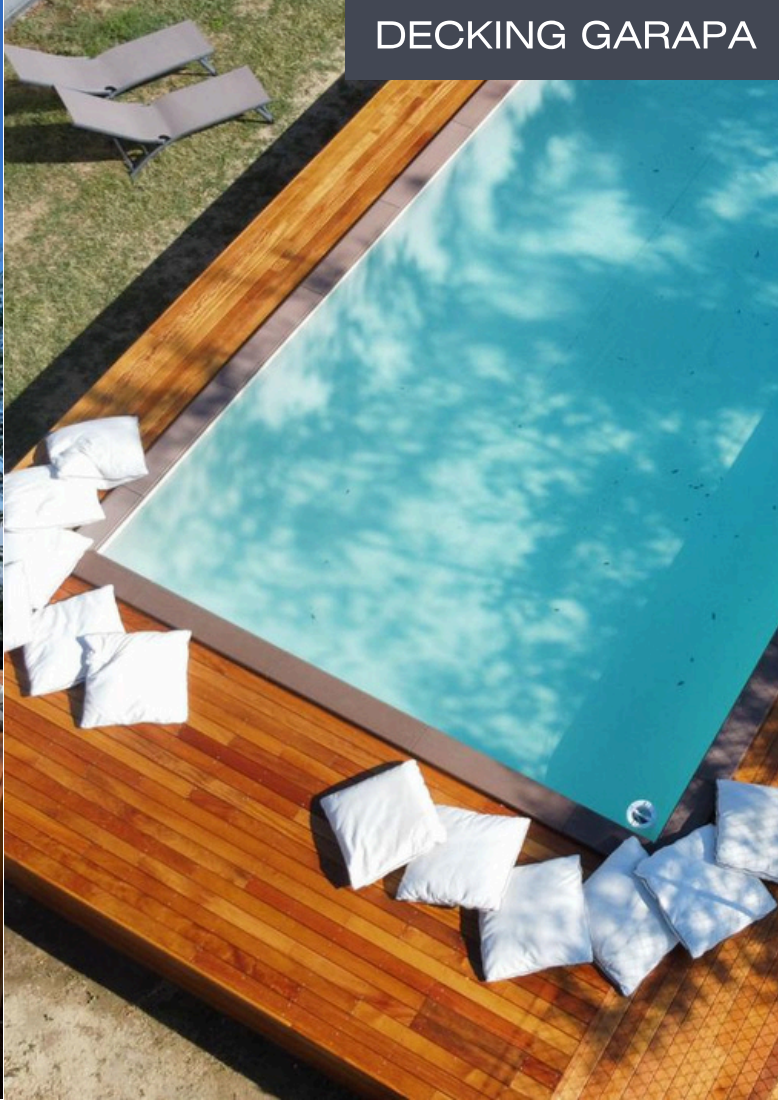

ROVERE SPINA UNGHERESE 22°
Bisellatura bottata - Finitura Palazzo Farnese
Battiscopa 50x10 coordinato al parquet

LAVORAZIONI ESCLUSIVE

COLLEZIONE PREMIUM
Rovere a campione spazzolato

Colorazione a campione

LAVORAZIONI EXTRA

EFFETTO TARLO

EFFETTO SEGA

EFFETTO PIALLATO CON STRAPPI

EFFETTO SPAZZOLATO INTENSO

DECKING ESTERNO

IPE

The image displays three vertical panels of wood samples. The left panel shows IPE wood, characterized by a dark brown color and a fine, straight grain. The middle panel shows Garapa wood, which is a lighter, warm brown color with a more pronounced, slightly wavy grain. The right panel shows Teak wood, featuring a golden-brown hue and a very distinct, wavy grain pattern with prominent knots.

GARAPA

TEAK

DECKING GARAPA

DECKING TEAK

DECKING PER ESTERNO AD ALTO CALPESTIO

STRUTTURE E FORMATI

2 STRATI

CONFORT