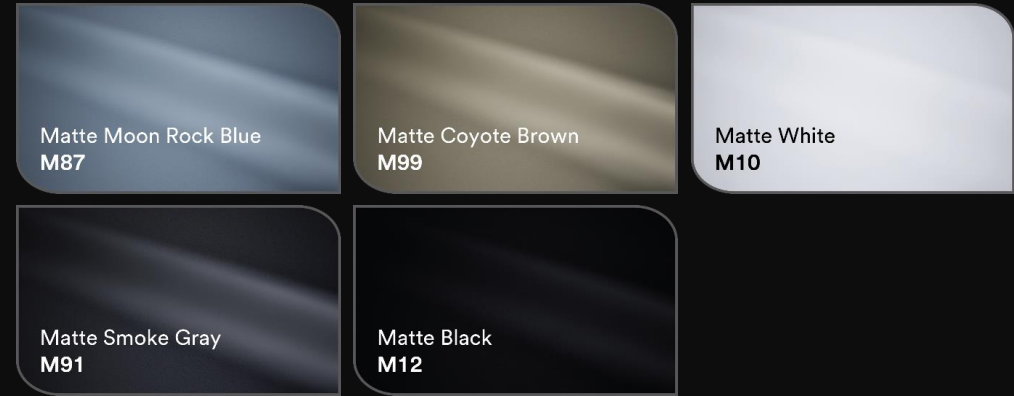

Color Offerings | Finish Options

Gloss

Matte

Color Flips

- Both 3M™ Protection Wrap Film and 3M™ Wrap Film 2080 High Gloss have a **non-printed adhesive liner**
- To aid in maintaining the film orientation panel to panel, installers should mark the liner themselves with a marker