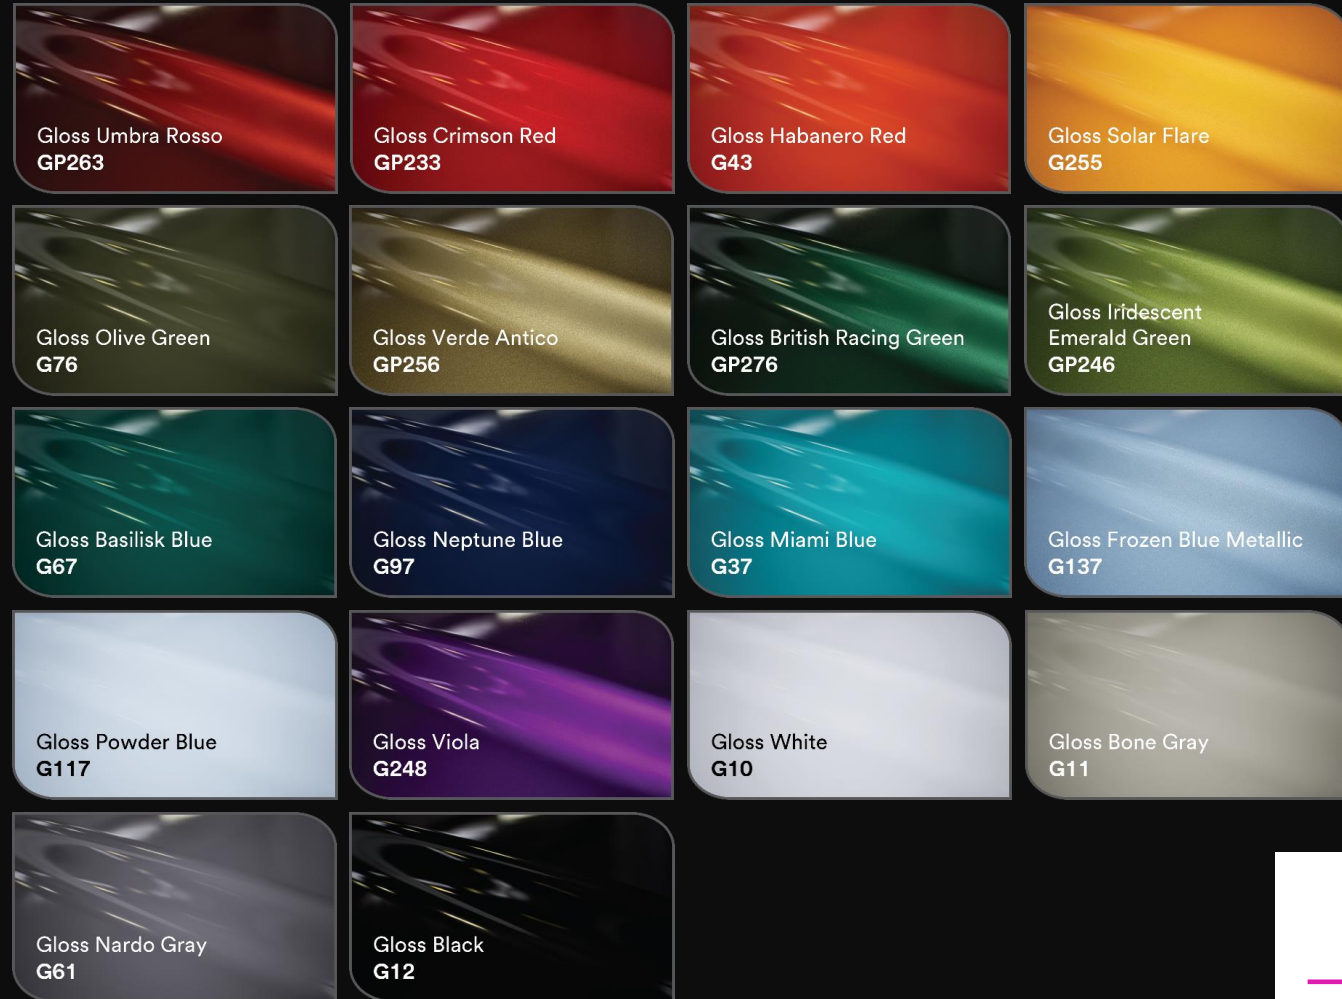

Color Offerings | Finish Options

Gloss

Matte

Color Flips

- Both 3M™ Protection Wrap Film and 3M™ Wrap Film 2080 High Gloss have a **non-printed adhesive liner**
- To aid in maintaining the film orientation panel to panel, installers should mark the liner themselves with a marker