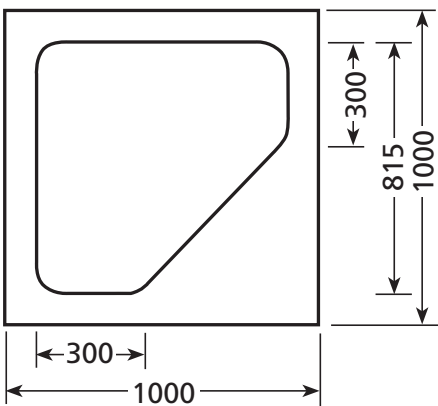

showerdome®

SHAPES & SIZES

SHOWERDOME HEIGHT

R650S

R650 OFFSET

R650L

C700S

C800L

T800S

T800L

showerdome®

SHAPES & SIZES

SHOWERDOME HEIGHT

S700S

S800S

S700L