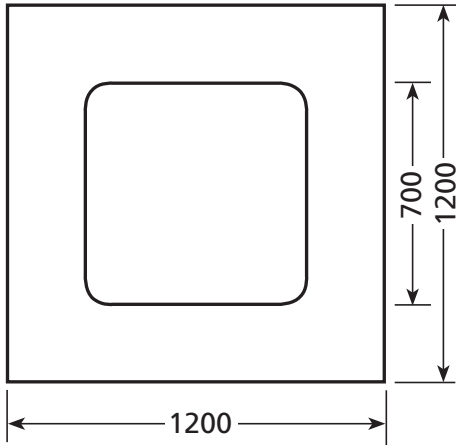

showerdome®

SHAPES & SIZES

SHOWERDOME HEIGHT

R650S

R650 OFFSET

R650L

C700S

C800L

T800S

T800L

showerdome®

SHAPES & SIZES

SHOWERDOME HEIGHT

S700S

S800S

S700L