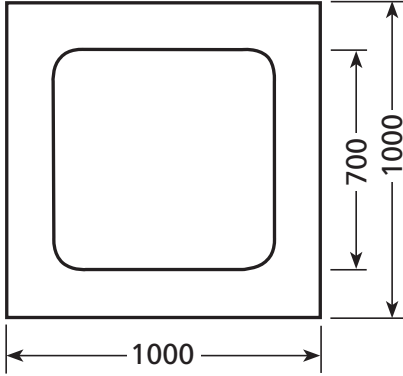

showerdome®

SHAPES & SIZES

SHOWERDOME HEIGHT

R650S

R650 OFFSET

R650L

C700S

C800L

T800S

T800L

showerdome®

SHAPES & SIZES

SHOWERDOME HEIGHT

S700S

S800S

S700L