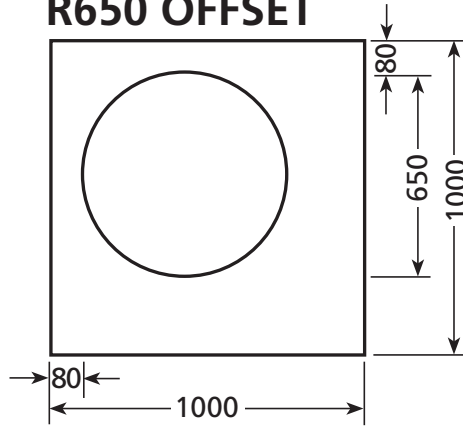

showerdome®

SHAPES & SIZES

SHOWERDOME HEIGHT

R650S

R650 OFFSET

R650L

C700S

C800L

T800S

T800L

showerdome®

SHAPES & SIZES

SHOWERDOME HEIGHT

S700S

S800S

S700L