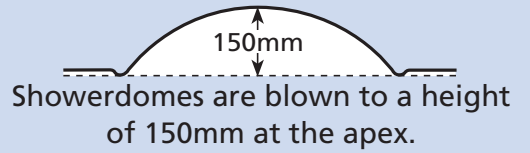

showerdome®

SHAPES & SIZES

SHOWERDOME HEIGHT

R650S

R650 OFFSET

R650L

C700S

C800L

T800S

T800L

showerdome®

SHAPES & SIZES

SHOWERDOME HEIGHT

S700S

S800S

S700L