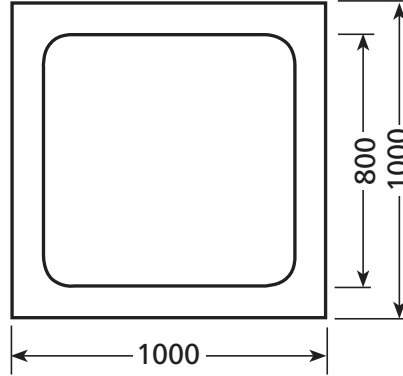

showerdome®

SHAPES & SIZES

SHOWERDOME HEIGHT

R650S

R650 OFFSET

R650L

C700S

C800L

T800S

T800L

showerdome®

SHAPES & SIZES

SHOWERDOME HEIGHT

S700S

S800S

S700L