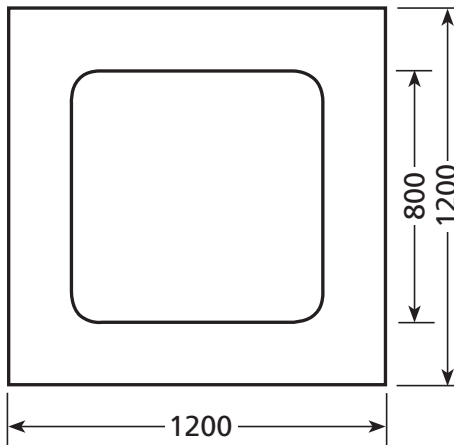

showerdome®

SHAPES & SIZES

SHOWERDOME HEIGHT

S800L