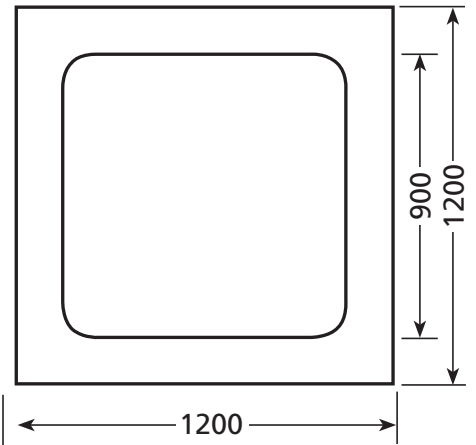

showerdome®

SHAPES & SIZES

SHOWERDOME HEIGHT

S900L