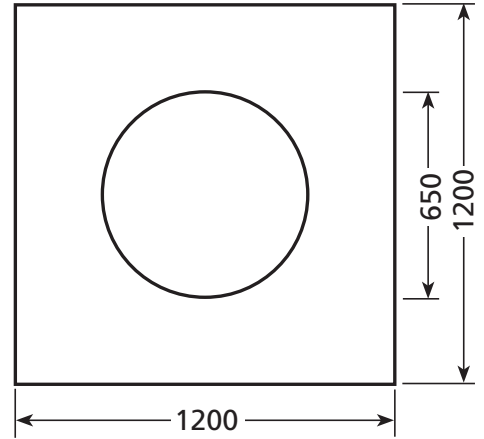

showerdome®

SHAPES & SIZES

SHOWERDOME HEIGHT

R650S

R650 OFFSET

R650L

C700S

C800L

T800S

T800L

showerdome®

SHAPES & SIZES

SHOWERDOME HEIGHT

S700S

S800S

S700L