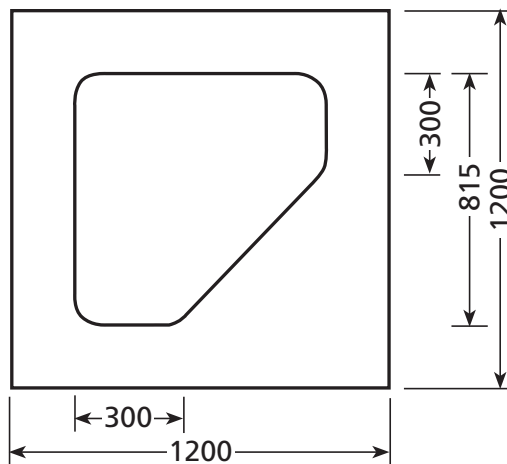

showerdome®

SHAPES & SIZES

SHOWERDOME HEIGHT

R650S

R650 OFFSET

R650L

C700S

C800L

T800S

T800L

showerdome®

SHAPES & SIZES

SHOWERDOME HEIGHT

S700S

S800S

S700L