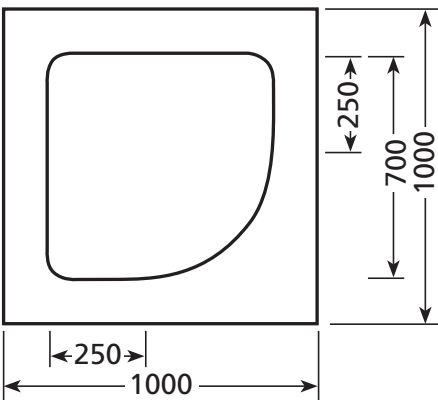

showerdome®

SHAPES & SIZES

SHOWERDOME HEIGHT

R650S

R650 OFFSET

R650L

C700S

C800L

T800S

T800L

showerdome®

SHAPES & SIZES

SHOWERDOME HEIGHT

S700S

S800S

S700L