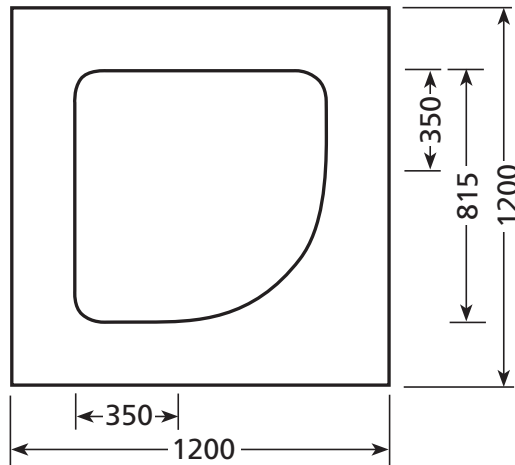

showerdome®

SHAPES & SIZES

SHOWERDOME HEIGHT

R650S

R650 OFFSET

R650L

C700S

C800L

T800S

T800L

showerdome®

SHAPES & SIZES

SHOWERDOME HEIGHT

S700S

S800S

S700L