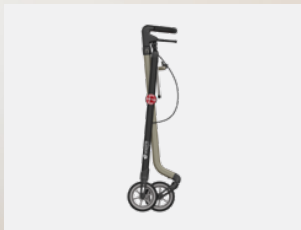

VOGUE INDOOR WALKER

Lightweight Aluminium Body For easy mobility and meal transport around the home

Ideal for use within the home, the Indoor Walker is perfect for portable dining and room to room mobility support.

Simple Folding Mechanism

Folds to 270mm, the slimline design reduces the footprint when folded

No Lifting and Spillage

Meals can be collected and brought to the desired location without the need for lifting or carrying. The tray is also removable

Lightweight and Ergonomic Design With small turning circle for excellent manoeuvrability

Sitting Down for a Meal When the user is sitting, the walker can be turned around and positioned comfortably in front of them, to enjoy their meal

Brakes The ergonomic 'Soft Touch' lockable design allows the walker to be secured in place with minimal hand pressure

1 YEAR WARRANTY

Red / Black
WAF705100RE

Champagne / Black
WAF705100CH

Overall Length mm	Overall Width mm	Overall Height mm	Folded Width mm	Wheel Size mm	Minimum Functional Weight kg	Typical Functional Weight** kg	Tray SWL kg
650	540	860 - 970	270	152	4.4	5.1	5