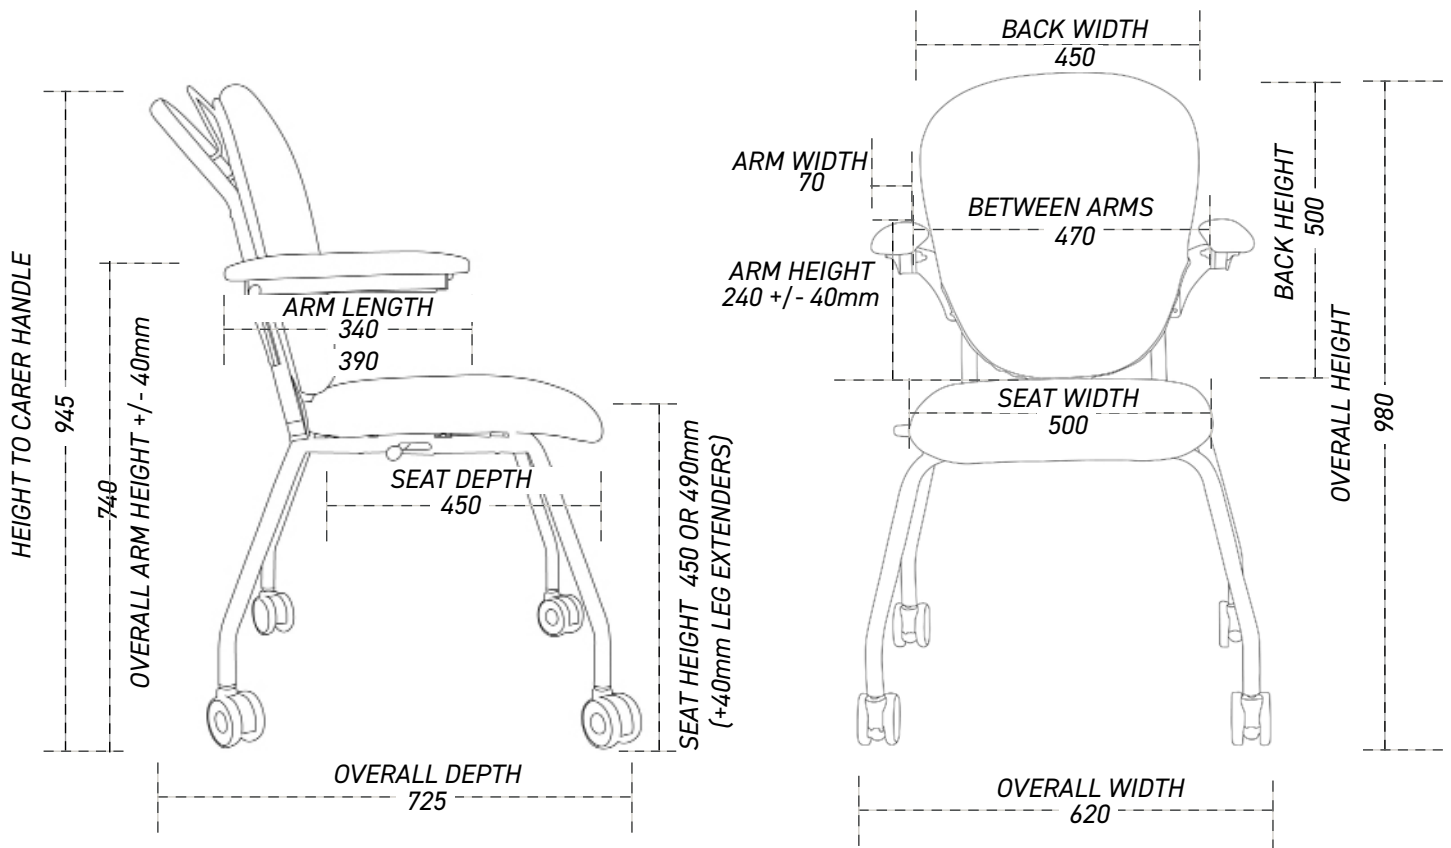

The Slide n' Dine is available in two frame heights to suit a wider range of users and tilt up arms designed to be fitted at three height positions for even more comfort.

Two seat options are offered with a standard PU foam seat or an upgraded Gelteq® Memory Foam seat, both with the option of a coccyx cutout.

Lift up arms for transfer to wheelchair or other seating

Arms can be fitted at 3 heights, to suit user preference

Standard PU seat, 2 height options, also available with Gelteq® Memory Foam seat

User operated brake release lever, self locking for safety, can be left or right hand fitted

4 remote release locking castors allow controlled movement

Slide n' Dine is Australia's only dual-control dining / mobility chair, designed by an Occupational Therapist with over twenty years' experience in complex wheelchair prescription and supportive seating. Slide n' Dine has 2 standard heights with the option of a moulded or Gelteq Memory Foam seat, leg extenders are available to increase overall heights by 40mm. The user brake can be specified for left or right hand use. Padded arms are available in 2 lengths and can be set at 3 different heights. Slide n Dine chairs come standard with a white powdercoat frame and the choice of 2 EPU upholstery colours or a range of DalCare upholstery options making Slide n' Dine suitable for a wide range of decors, users and applications.