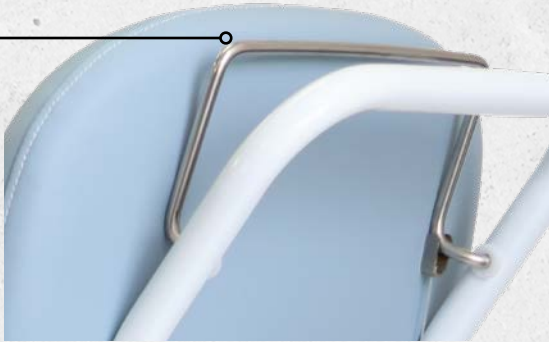

Lift up arms for transfer to wheelchair or other seating

Arms can be fitted at 3 heights, to suit user preference

Standard PU seat, 2 height options, also available with Gelteq® Memory Foam seat

User operated brake release lever, self locking for safety, can be left or right hand fitted