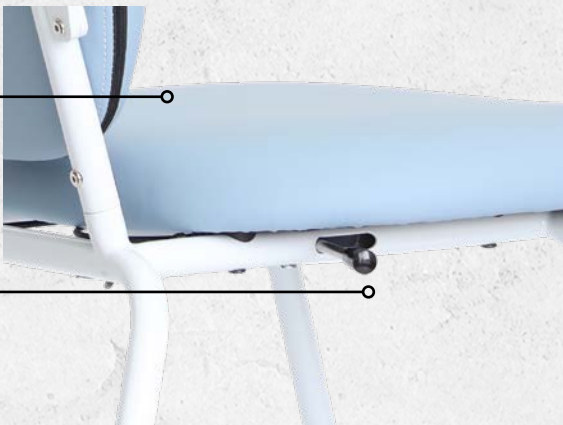

The Slide n' Dine is available in two frame heights to suit a wider range of users and tilt up arms designed to be fitted at three height positions for even more comfort.

Two seat options are offered with a standard PU foam seat or an upgraded Gelteq® Memory Foam seat, both with the option of a coccyx cutout.

Lift up arms for transfer to wheelchair or other seating

Arms can be fitted at 3 heights, to suit user preference

Standard PU seat, 2 height options, also available with Gelteq® Memory Foam seat

User operated brake release lever, self locking for safety, can be left or right hand fitted