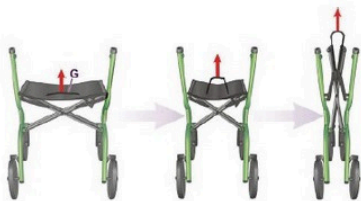

## SPACELITE 4.5 ROLLATOR

Supa-light  
weight\*

# SPACELITE 4.5

153 - 188 cm	86 - 96 cm	56 cm	48 cm	62 cm	72 cm

### SPACELite4.5 Rollator

- Comfort curved backrest.
- Feather touch breaks that lock.
- Comfortable ergonomic grips.
- Comfortable sling seat.
- Handy utility basket.
- Easy tighten brakes.
- Easy tool-free assembly.
- Folds from side to side.
- \*Weight 4.5kg without accessories. Gross weight 5.4kg.