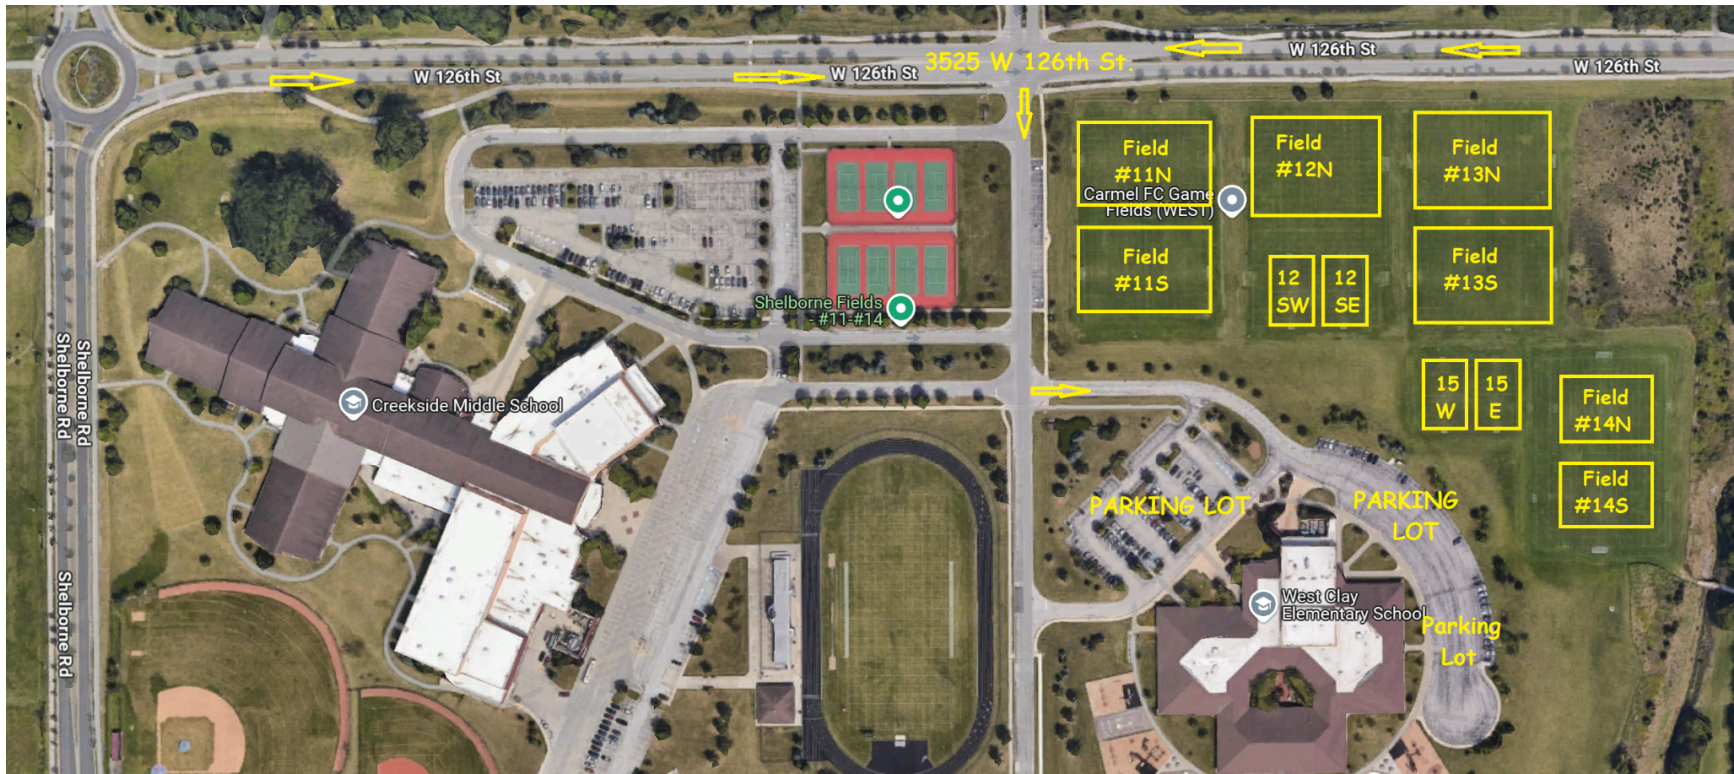

Shelborne Academy Field Map

Please use the Creekside Middle School entrance to Shelborne Fields to park for the CNC Academy Playdate.

CREKSID MIDDLE SCHOOL: 3525 W 126th Street, Carmel 46032

There will be Carmel FC teardrop banners at the entrance of the CNC fields.