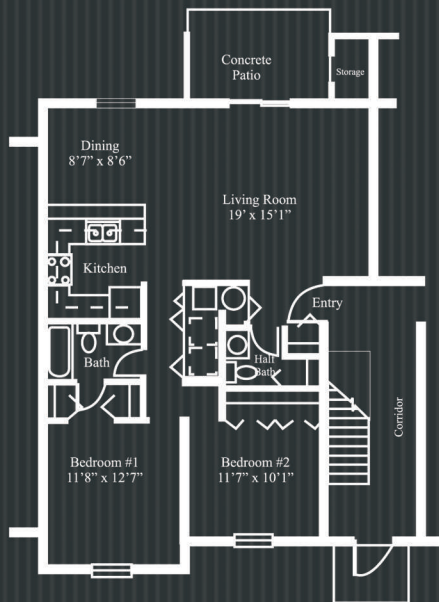

CHOOSE A HOME FROM THESE SPACIOUS FLOOR PLANS!

One Bedroom Apartment

1 Bath / 649 Square Feet

Monthly Rent:

One Bedroom With Loft

1.5 Bath / 782 Square Feet

Monthly Rent:

First Floor

Second Floor

Two Bedroom Apartment

1.5 Bath / 975 Square Feet

Monthly Rent:

Two Bedroom Apartment

1 Bath
860 Square Feet

Monthly Rent:

REAL HOSPITALITY