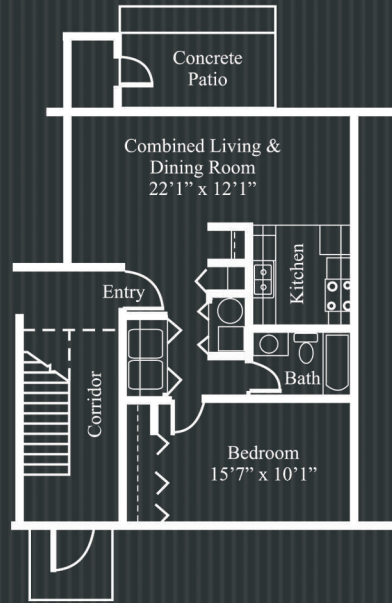

CHOOSE A HOME FROM THESE SPACIOUS FLOOR PLANS!

One Bedroom Apartment

1 Bath / 649 Square Feet

Monthly Rent:

One Bedroom With Loft

1.5 Bath / 782 Square Feet

Monthly Rent:

First Floor

Second Floor

Two Bedroom Apartment

1.5 Bath / 975 Square Feet

Monthly Rent:

Two Bedroom Apartment

1 Bath
860 Square Feet

Monthly Rent:

REAL HOSPITALITY