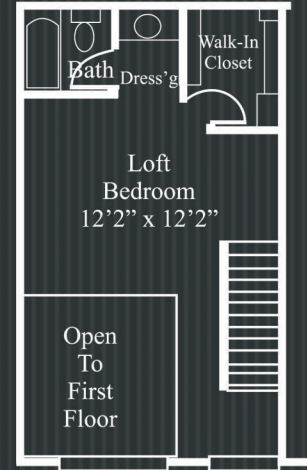

CHOOSE A HOME FROM THESE SPACIOUS FLOOR PLANS!

One Bedroom Apartment

1 Bath / 649 Square Feet

Monthly Rent:

One Bedroom With Loft

1.5 Bath / 782 Square Feet

Monthly Rent:

First Floor

Second Floor

Two Bedroom Apartment

1.5 Bath / 975 Square Feet

Monthly Rent:

Two Bedroom Apartment

1 Bath
860 Square Feet

Monthly Rent:

REAL HOSPITALITY