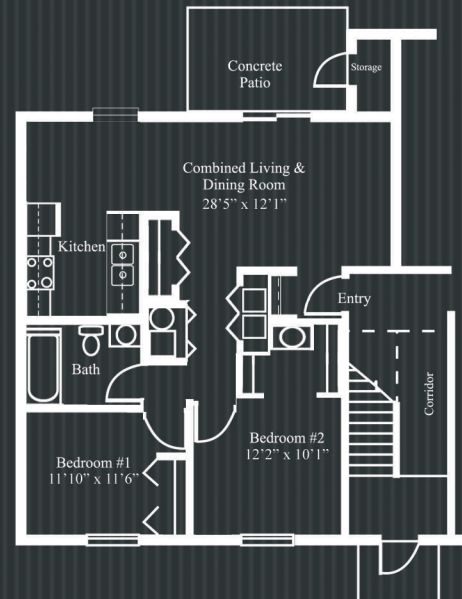

CHOOSE A HOME FROM THESE SPACIOUS FLOOR PLANS!

One Bedroom Apartment

1 Bath / 649 Square Feet

Monthly Rent:

One Bedroom With Loft

1.5 Bath / 782 Square Feet

Monthly Rent:

First Floor

Second Floor

Two Bedroom Apartment

1.5 Bath / 975 Square Feet

Monthly Rent:

Two Bedroom Apartment

1 Bath
860 Square Feet

Monthly Rent:

REAL HOSPITALITY