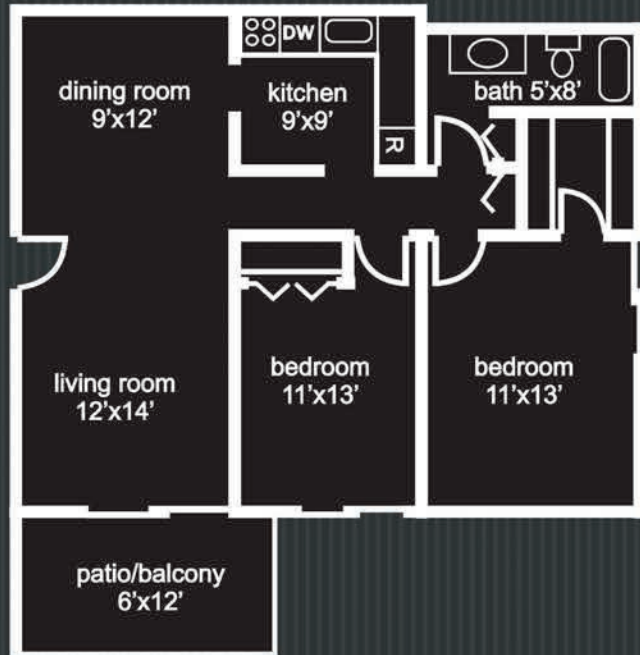

CHOOSE THE PLAN THAT FITS YOUR LIFESTYLE AT HARVEST RIDGE.

The Juniper

2 Bed / 1 Bath

Monthly Rent:

The Hawthorne

1 Bed / 1 Bath Deluxe

Monthly Rent:

Harvest Ridge