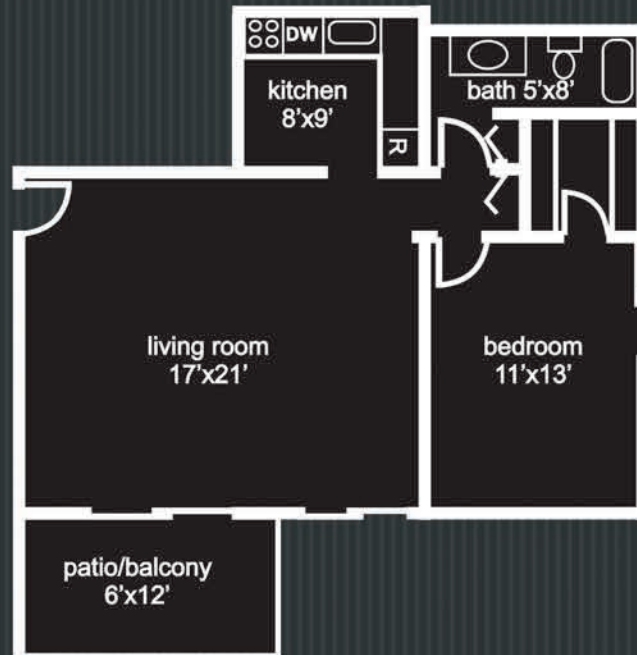

CHOOSE THE PLAN THAT FITS YOUR LIFESTYLE AT HARVEST RIDGE.

The Juniper

2 Bed / 1 Bath

Monthly Rent:

The Hawthorne

1 Bed / 1 Bath Deluxe

Monthly Rent:

Harvest Ridge