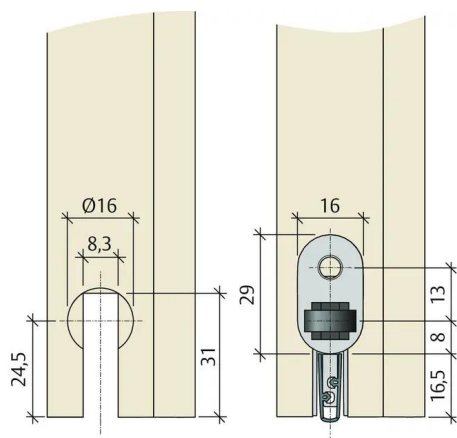

Technical data

Surface Stainless steel or black