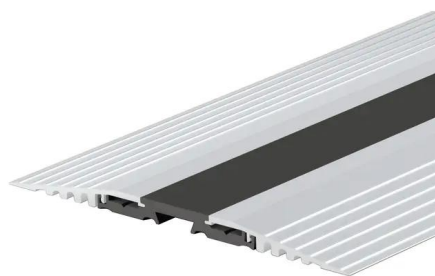

- Thermally separated flat threshold
- Simple click system
- Optimal transition between inside and outside
- For renovations and new construction
- Attached, ideal for renovation
- No floor recess required
- Barrier free due to reduced height
- Robust and traversable
- For screwing or gluing
- Invisible screw connection
- Optimised for use with Planet drop-down seals, freely positionable sealing surface
- In combination with Planet X3, guaranteed driving rain proof

Incl. accessories

Planet assembly set for Planet F click thresholds (F120, F130, F140)

Tender specification

Thermally separated, modular Planet F140 Click threshold, suitable for barrier-free transitions. Optimal connecting link between inside and outside, with invisible screw connection, suitable for construction situations without floor strike, thus best for renovations. Colourless anodized EV1 (aluminium). Aluminium profiles can be subsequently replaced, optimised for use with drop-down seals.

Technical data

Height	7.5 mm (threshold height)
Floor recess	Not necessary
Thermal separation	yes
Fastening	Screws or glue
Can be shortened	yes
Profile size	140 mm wide
Profile material	Aluminium, plastic
Surface	silver anodised EV1

Variants that can be ordered

Order number	Product name	Order placement information
252119	Planet F140 click threshold, 1190 mm	
252600	Planet F140 click threshold,	per running meter

Features / versions (depending on options)

Floor surfaces

Possible door types (depending on options)