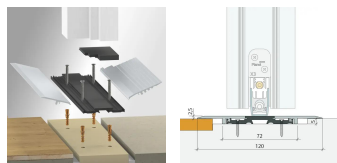

Planet F120 click threshold

thermally separated | 120 x 2,5 mm

Overview of Advantages

- Thermally separated flat threshold
- Extremely flat, ideal for new builds (also possible for renovation)
- Floor recess only 5 mm
- Robust and traversable
- Simple click system
- Optimal transition between inside and outside
- For screwing or gluing
- Invisible screw connection
- Optimised for use with Planet drop-down seals, freely positionable sealing surface
- In combination with Planet X3, guaranteed driving rain proof

Incl. accessories

Planet assembly set for Planet F click thresholds (F120, F130, F140)

Tender specification

Thermally separated, modular Planet F120 Click threshold, suitable for barrier-free transitions. Optimal connecting link between inside and outside, with invisible screw connection, for only 5 mm floor recess. Colourless anodized EV1 (aluminium). Aluminium profiles can be subsequently replaced, optimised for use with drop-down seals.

Technical data

Height	2.5 mm (threshold height)
Floor recess	5 mm
Thermal separation	yes
Fastening	Screws or glue
Can be shortened	yes
Profile size	120 mm wide
Profile material	Aluminium, plastic
Surface	silver anodised EV1

Variants that can be ordered

Order number	Product name	Order placement information
254119	Planet F120 click threshold, 1190 mm	
254600	Planet F120 click threshold,	per running meter