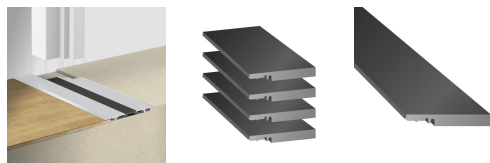

Planet F120 click threshold

thermally separated | 120 x 2,5 mm

Overview of Advantages

- Thermally separated flat threshold
- Extremely flat, ideal for new builds (also possible for renovation)
- Floor recess only 5 mm
- Robust and traversable
- Simple click system
- Optimal transition between inside and outside
- For screwing or gluing
- Invisible screw connection
- Optimised for use with Planet drop-down seals, freely positionable sealing surface
- In combination with Planet X3, guaranteed driving rain proof

Incl. accessories

Planet assembly set for Planet F click thresholds (F120, F130, F140)

Tender specification

Thermally separated, modular Planet F120 Click threshold, suitable for barrier-free transitions. Optimal connecting link between inside and outside, with invisible screw connection, for only 5 mm floor recess. Colourless anodized EV1 (aluminium). Aluminium profiles can be subsequently replaced, optimised for use with drop-down seals.

Technical data

Height	2.5 mm (threshold height)
Floor recess	5 mm
Thermal separation	yes
Fastening	Screws or glue
Can be shortened	yes
Profile size	120 mm wide
Profile material	Aluminium, plastic
Surface	silver anodised EV1

Variants that can be ordered

Order number	Product name	Order placement information
254119	Planet F120 click threshold, 1190 mm	
254600	Planet F120 click threshold,	per running meter