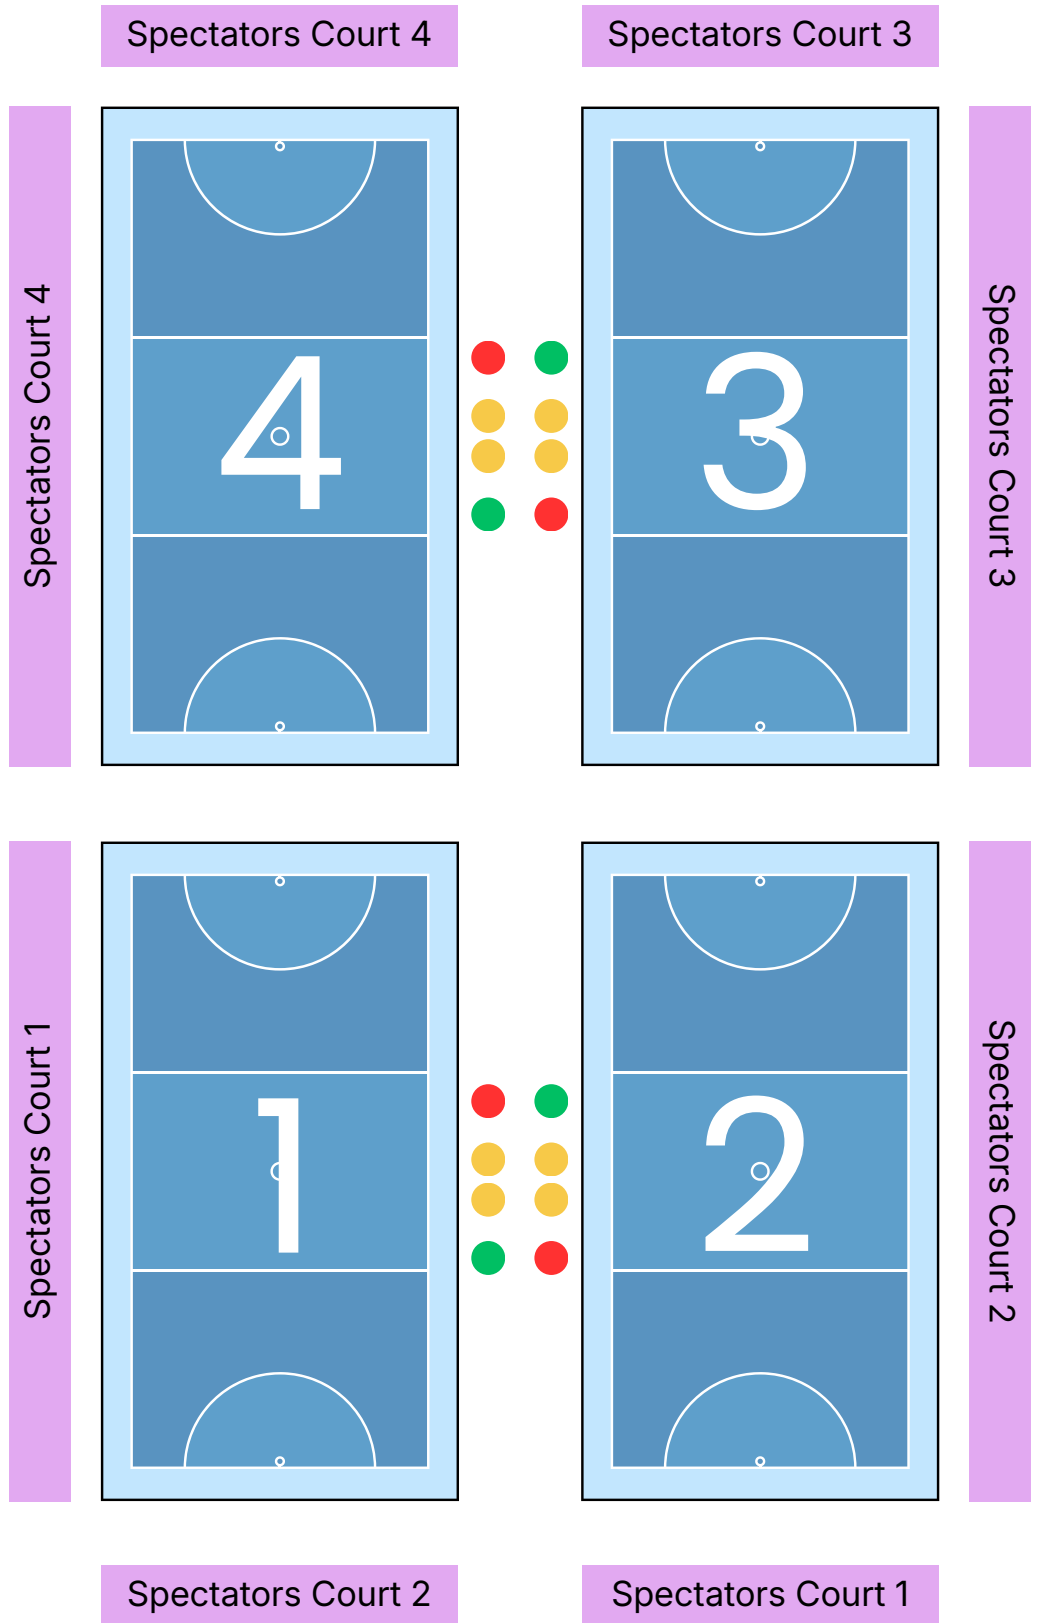

Legend

- Scorer/Observer
- Home Team Bench
- Away Team Bench
- Spectators

Tip: If your team is listed first on the game fixture - you are the home team. Home team bench is located at the green dot on the map. If you are a spectator, please remain in the designated spectator areas to allow players, coaches, umpires and officials to move safely and easily around the courts.

Spectators Court 7

Spectators Court 6

Spectators Court 5

Spectators Court 5

Spectators Court 7

Spectators Court 8

Spectators Court 13

Spectators Court 9

Spectators Court 12

Spectators Court 10

Spectators Court 11

Spectators Court 13

Spectators Court 12

Spectators Court 11