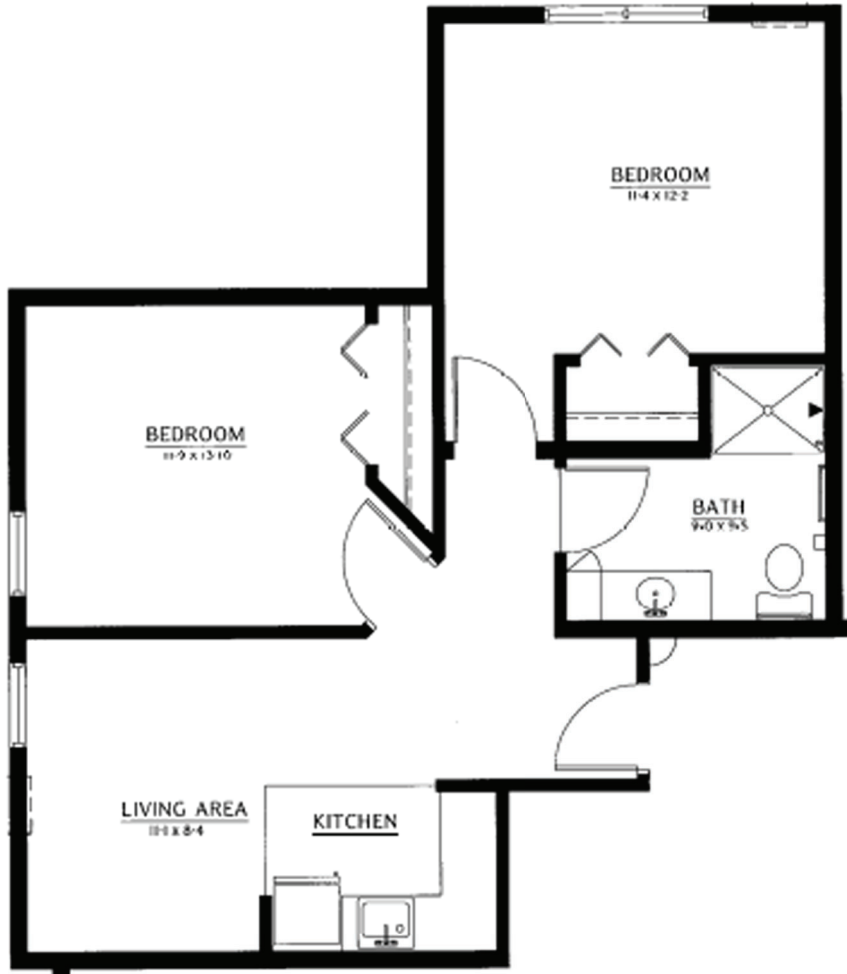

SHERBURNE ESTATE

Memory Care

Two Bedroom, One Bathroom
745 Square Feet

First and
Second Floors

Guardian Angels

BY THE LAKE

763-241-7642 | guardianangelsmn.org

13439 185th Lane NW, Elk River, MN 55330