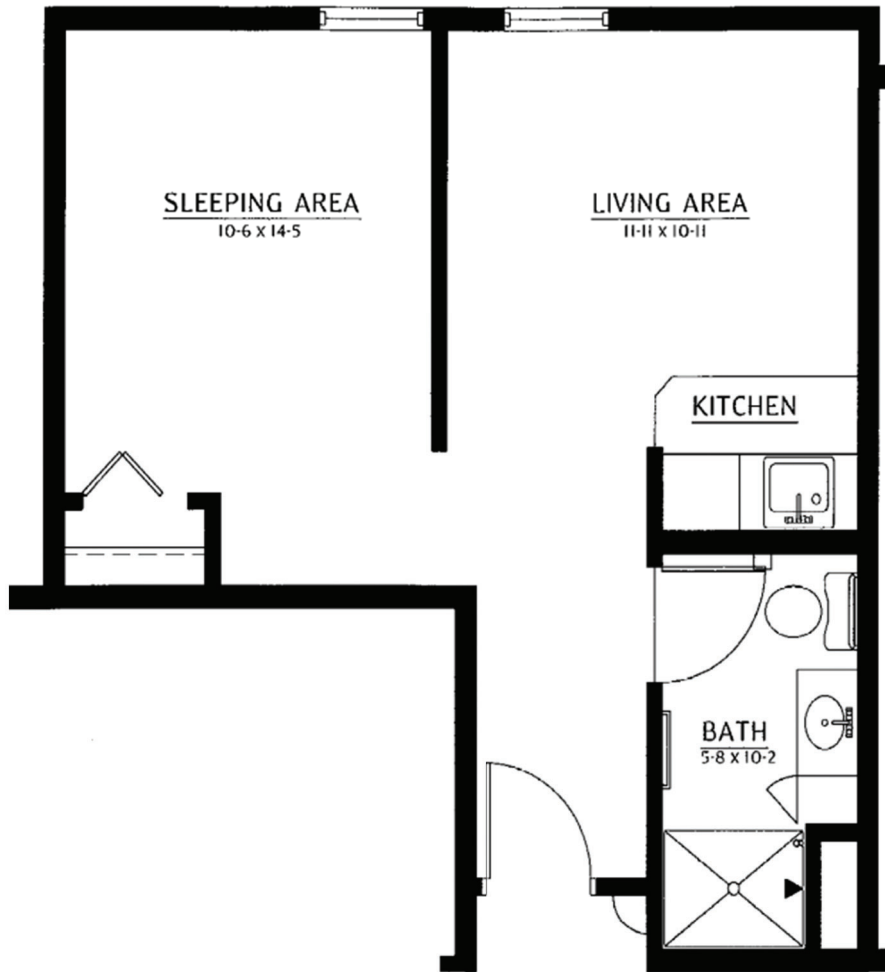

# HOULTON SUITE

Memory Care

Suite, One Bathroom

456 Square Feet

First and Second Floors