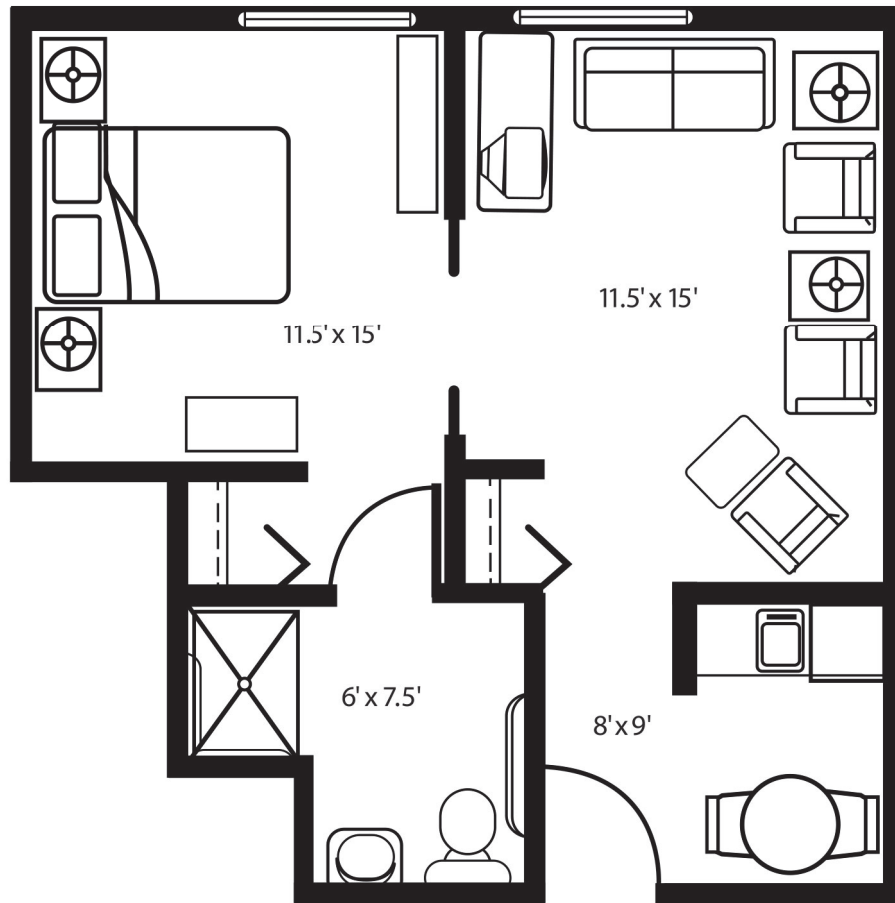

FIRESIDE BAY

Assisted Living

One Bedroom, One Bathroom

490 Square Feet

Actual Dimensions May Vary

*First and Second Floors

Guardian Angels

BY THE LAKE