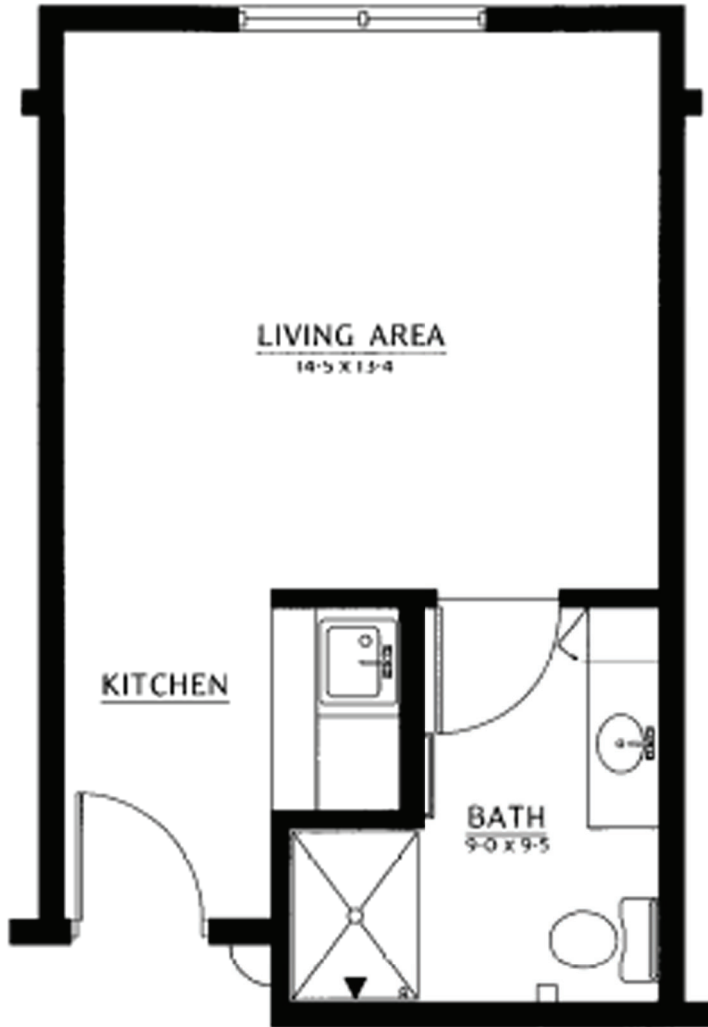

# BAILEY MANOR

Memory Care

Studio, One Bathroom

354 Square Feet

First and  
Second Floors