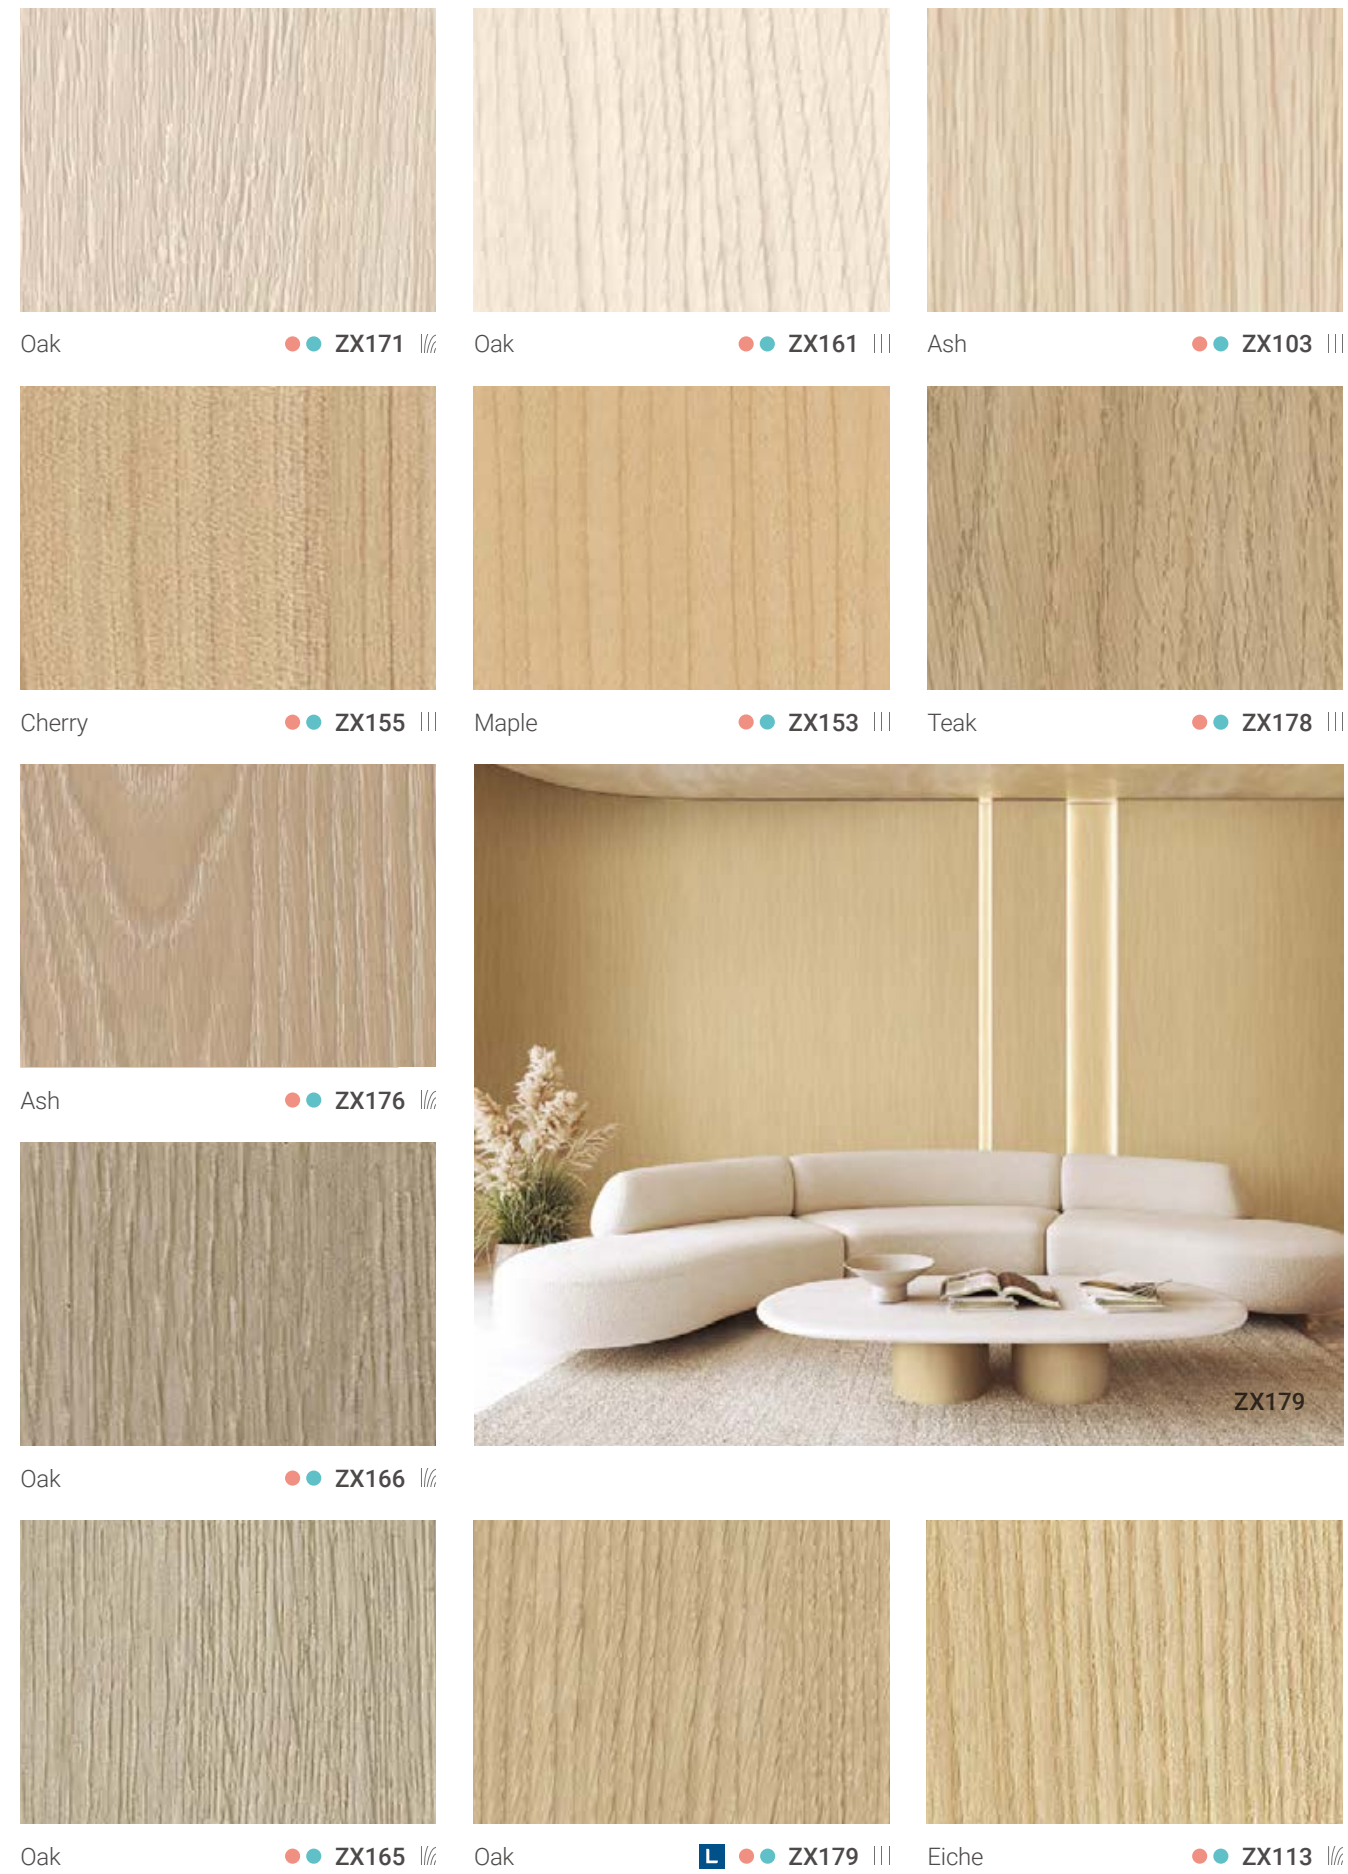

SPW55

Teak

● ● SPW42 |||

Elder

● ● SPW55 |||

Premium Wood

● Niet vlambaar ● brandvertragend

Premium Wood