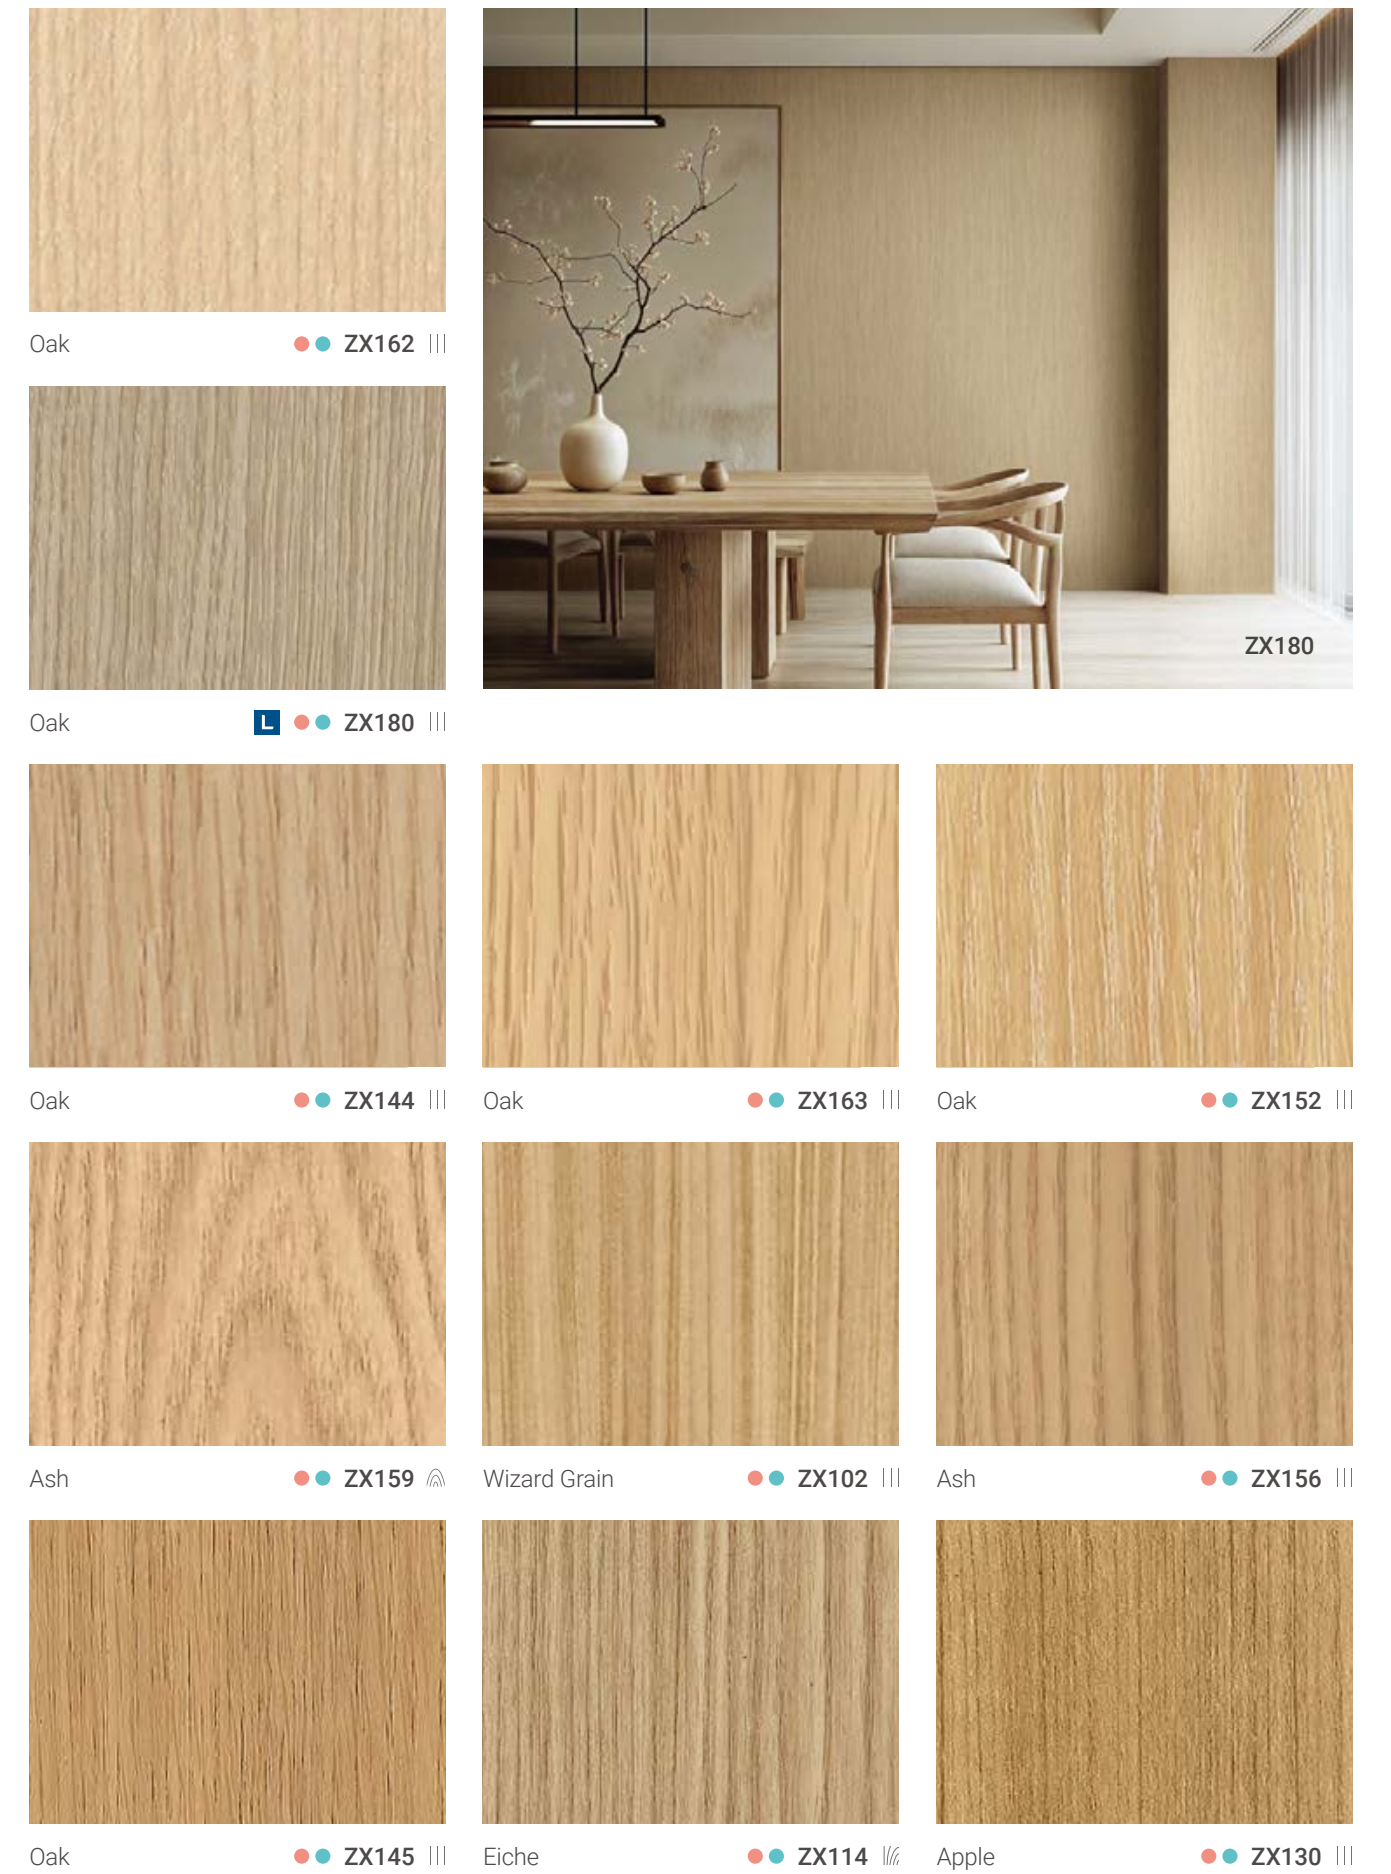

SPW55

Teak

● ● SPW42 |||

Elder

● ● SPW55 |||

Premium Wood

● Niet vlambaar ● brandvertragend

Premium Wood