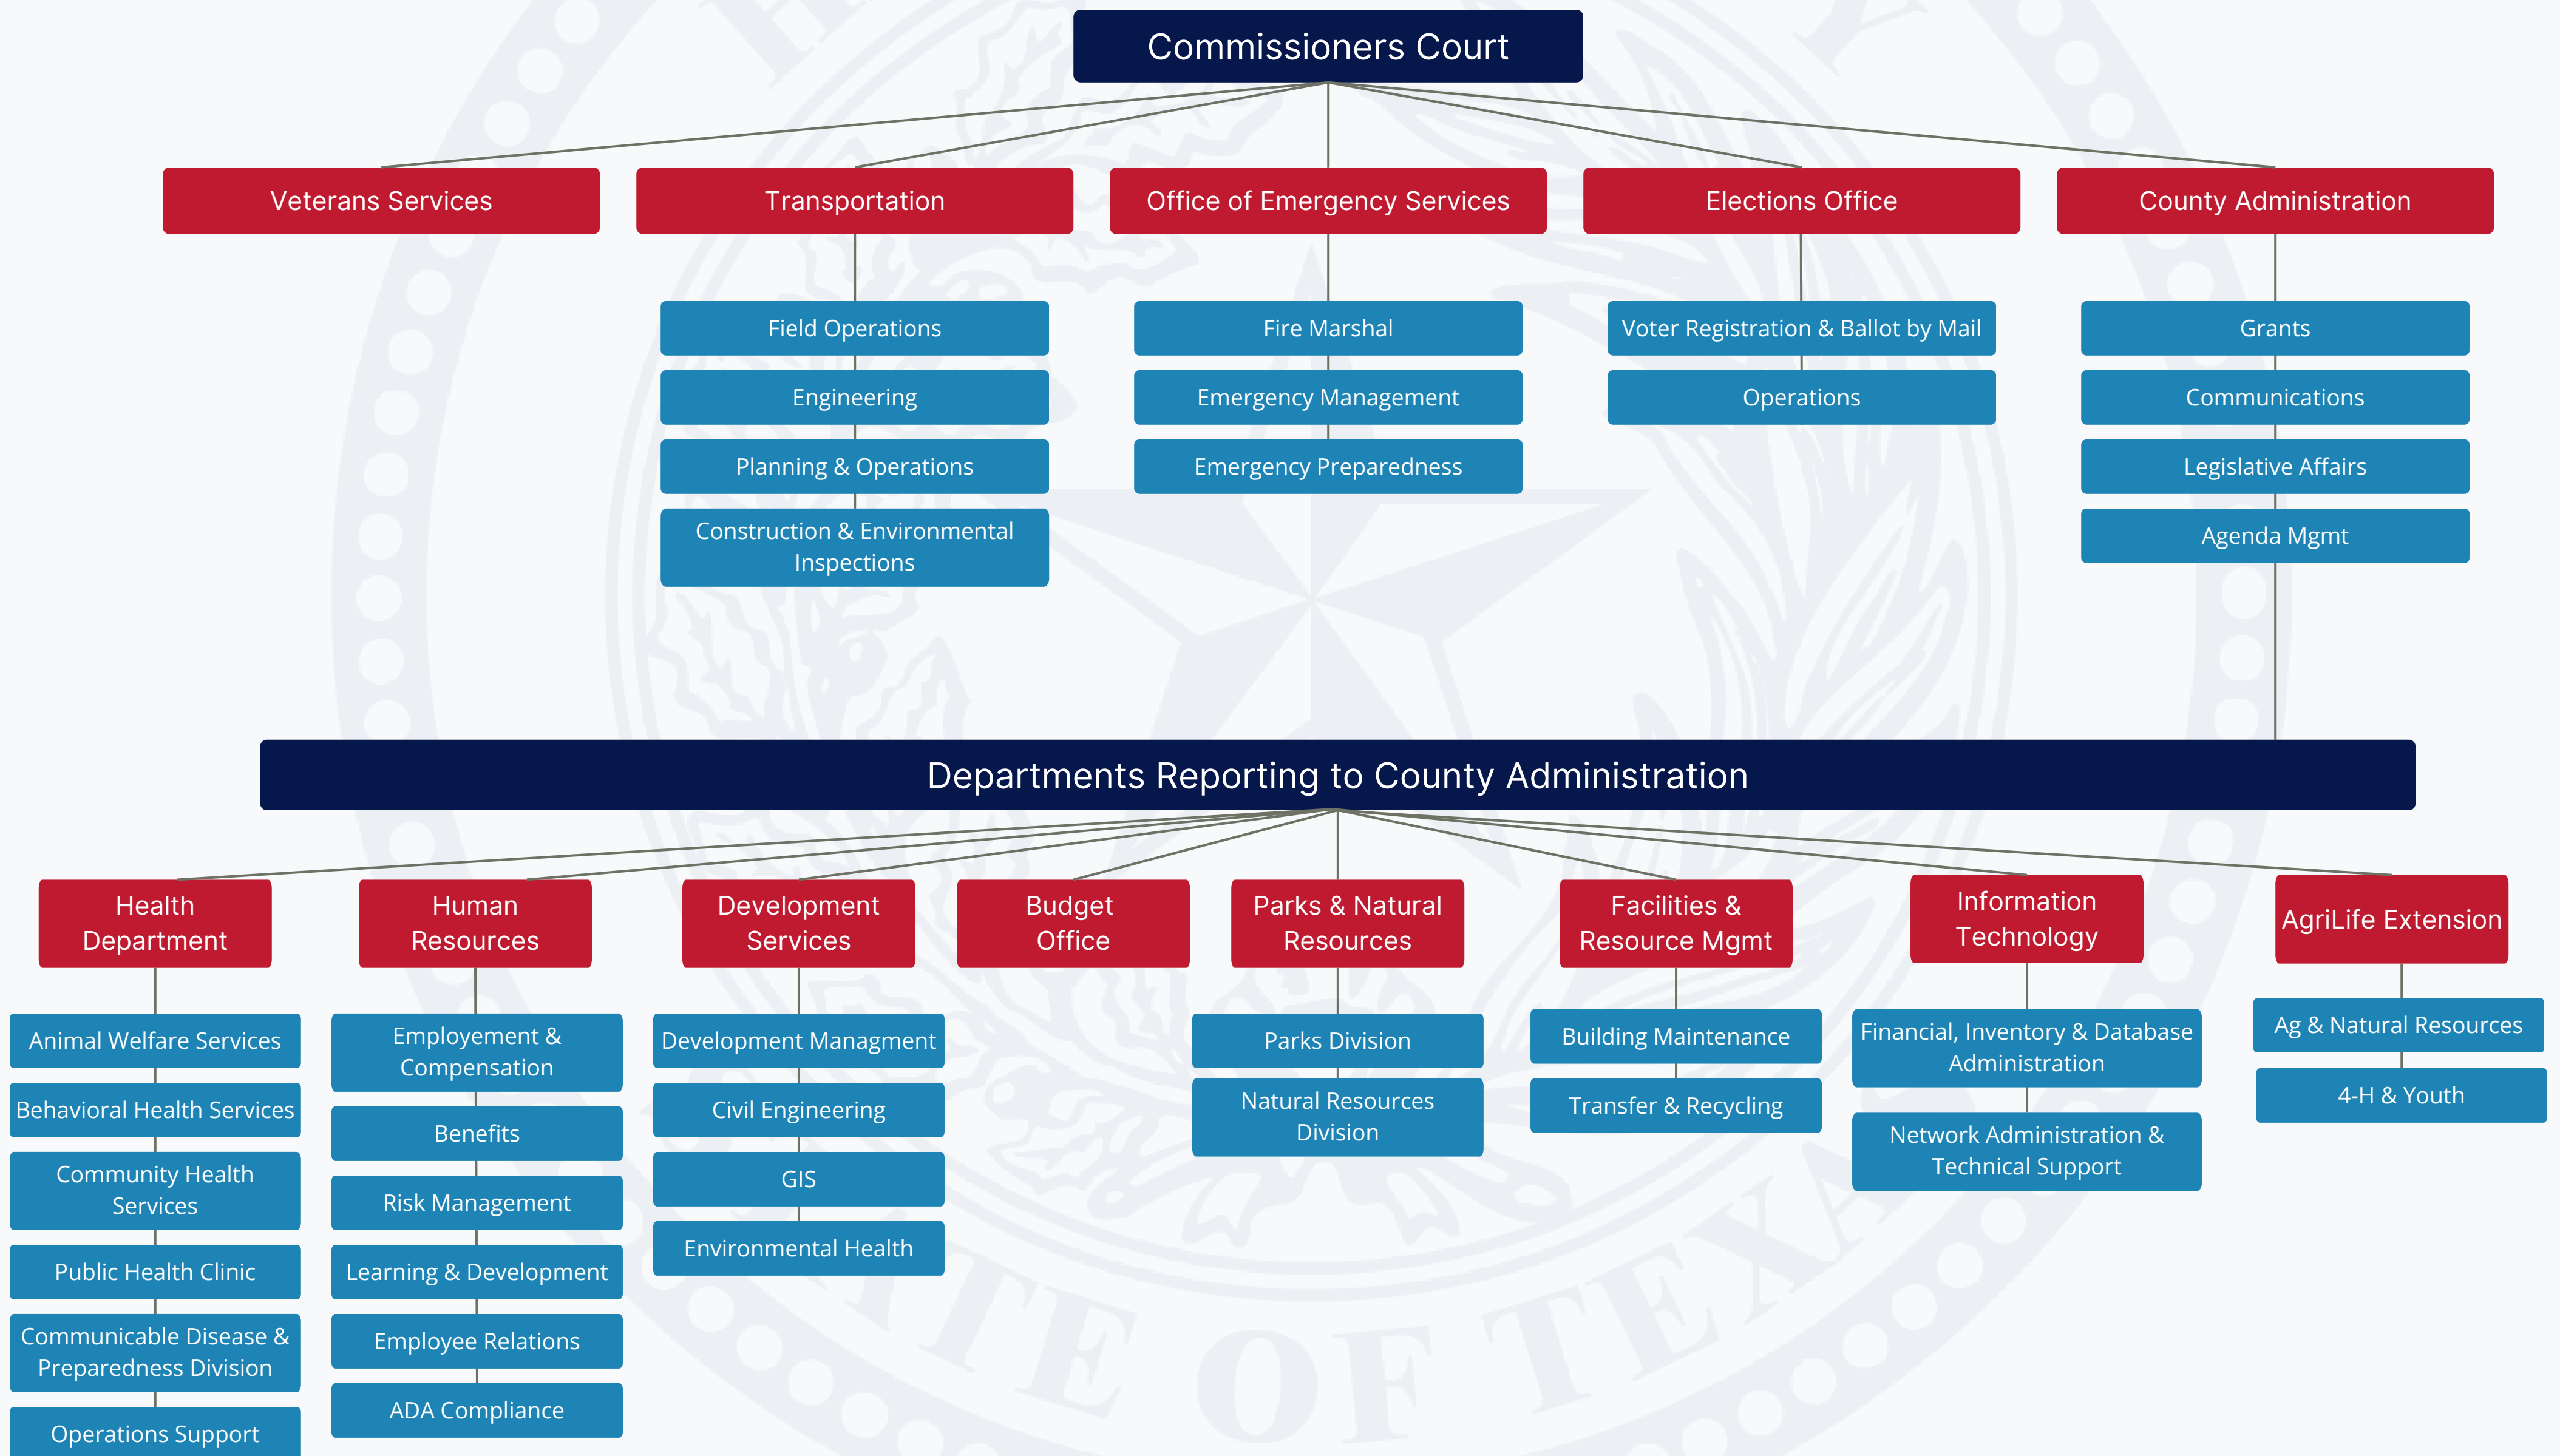

Hays County Organizational Chart

Oversight Boards

Elected Positions

Appointed Positions

Board Composition

The CECC Executive Board is made up of:

- 2 Commissioners
- 2 reps from City of Kyle
- 2 reps from City of Buda
- 1 rep from Texas State University
- 1 ESD Representative

The Judicial Services Board is made up of:

- 22nd Judicial District Judge
- Adult Probation Chief
- County Court-at-Law Judge
- Judicial Services Director
- Magistrate Judge

The Juvenile Board is made up of:

- 22nd Judicial District Judge
- County Court-at-Law Judges
- County Judge
- District Attorney
- Sheriff

Elected Officials

Color Key

 Board / Governing Body	 Dept. or Office	 Division	 Section Header
--	---	--	--