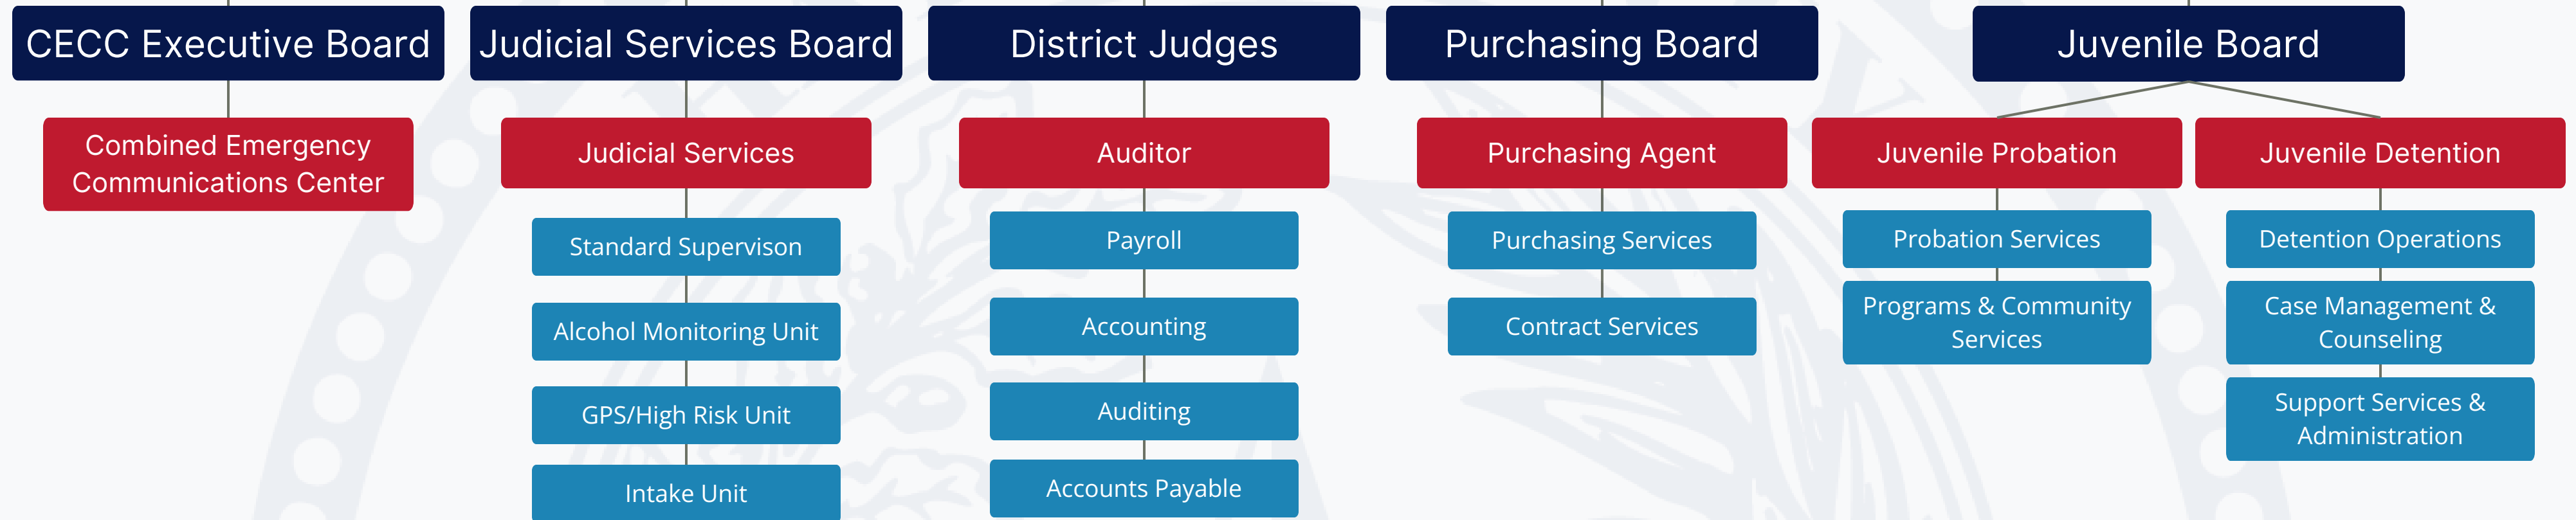

Hays County Organizational Chart

Oversight Boards

Elected Positions

Appointed Positions

Board Composition

The CECC Executive Board is made up of:

- 2 Commissioners
- 2 reps from City of Kyle
- 2 reps from City of Buda
- 1 rep from Texas State University
- 1 ESD Representative

The Judicial Services Board is made up of:

- 22nd Judicial District Judge
- Adult Probation Chief
- County Court-at-Law Judge
- Judicial Services Director
- Magistrate Judge

The Juvenile Board is made up of:

- 22nd Judicial District Judge
- County Court-at-Law Judges
- County Judge
- District Attorney
- Sheriff

Elected Officials

Color Key

 Board / Governing Body	 Dept. or Office	 Division	 Section Header
--	---	--	--