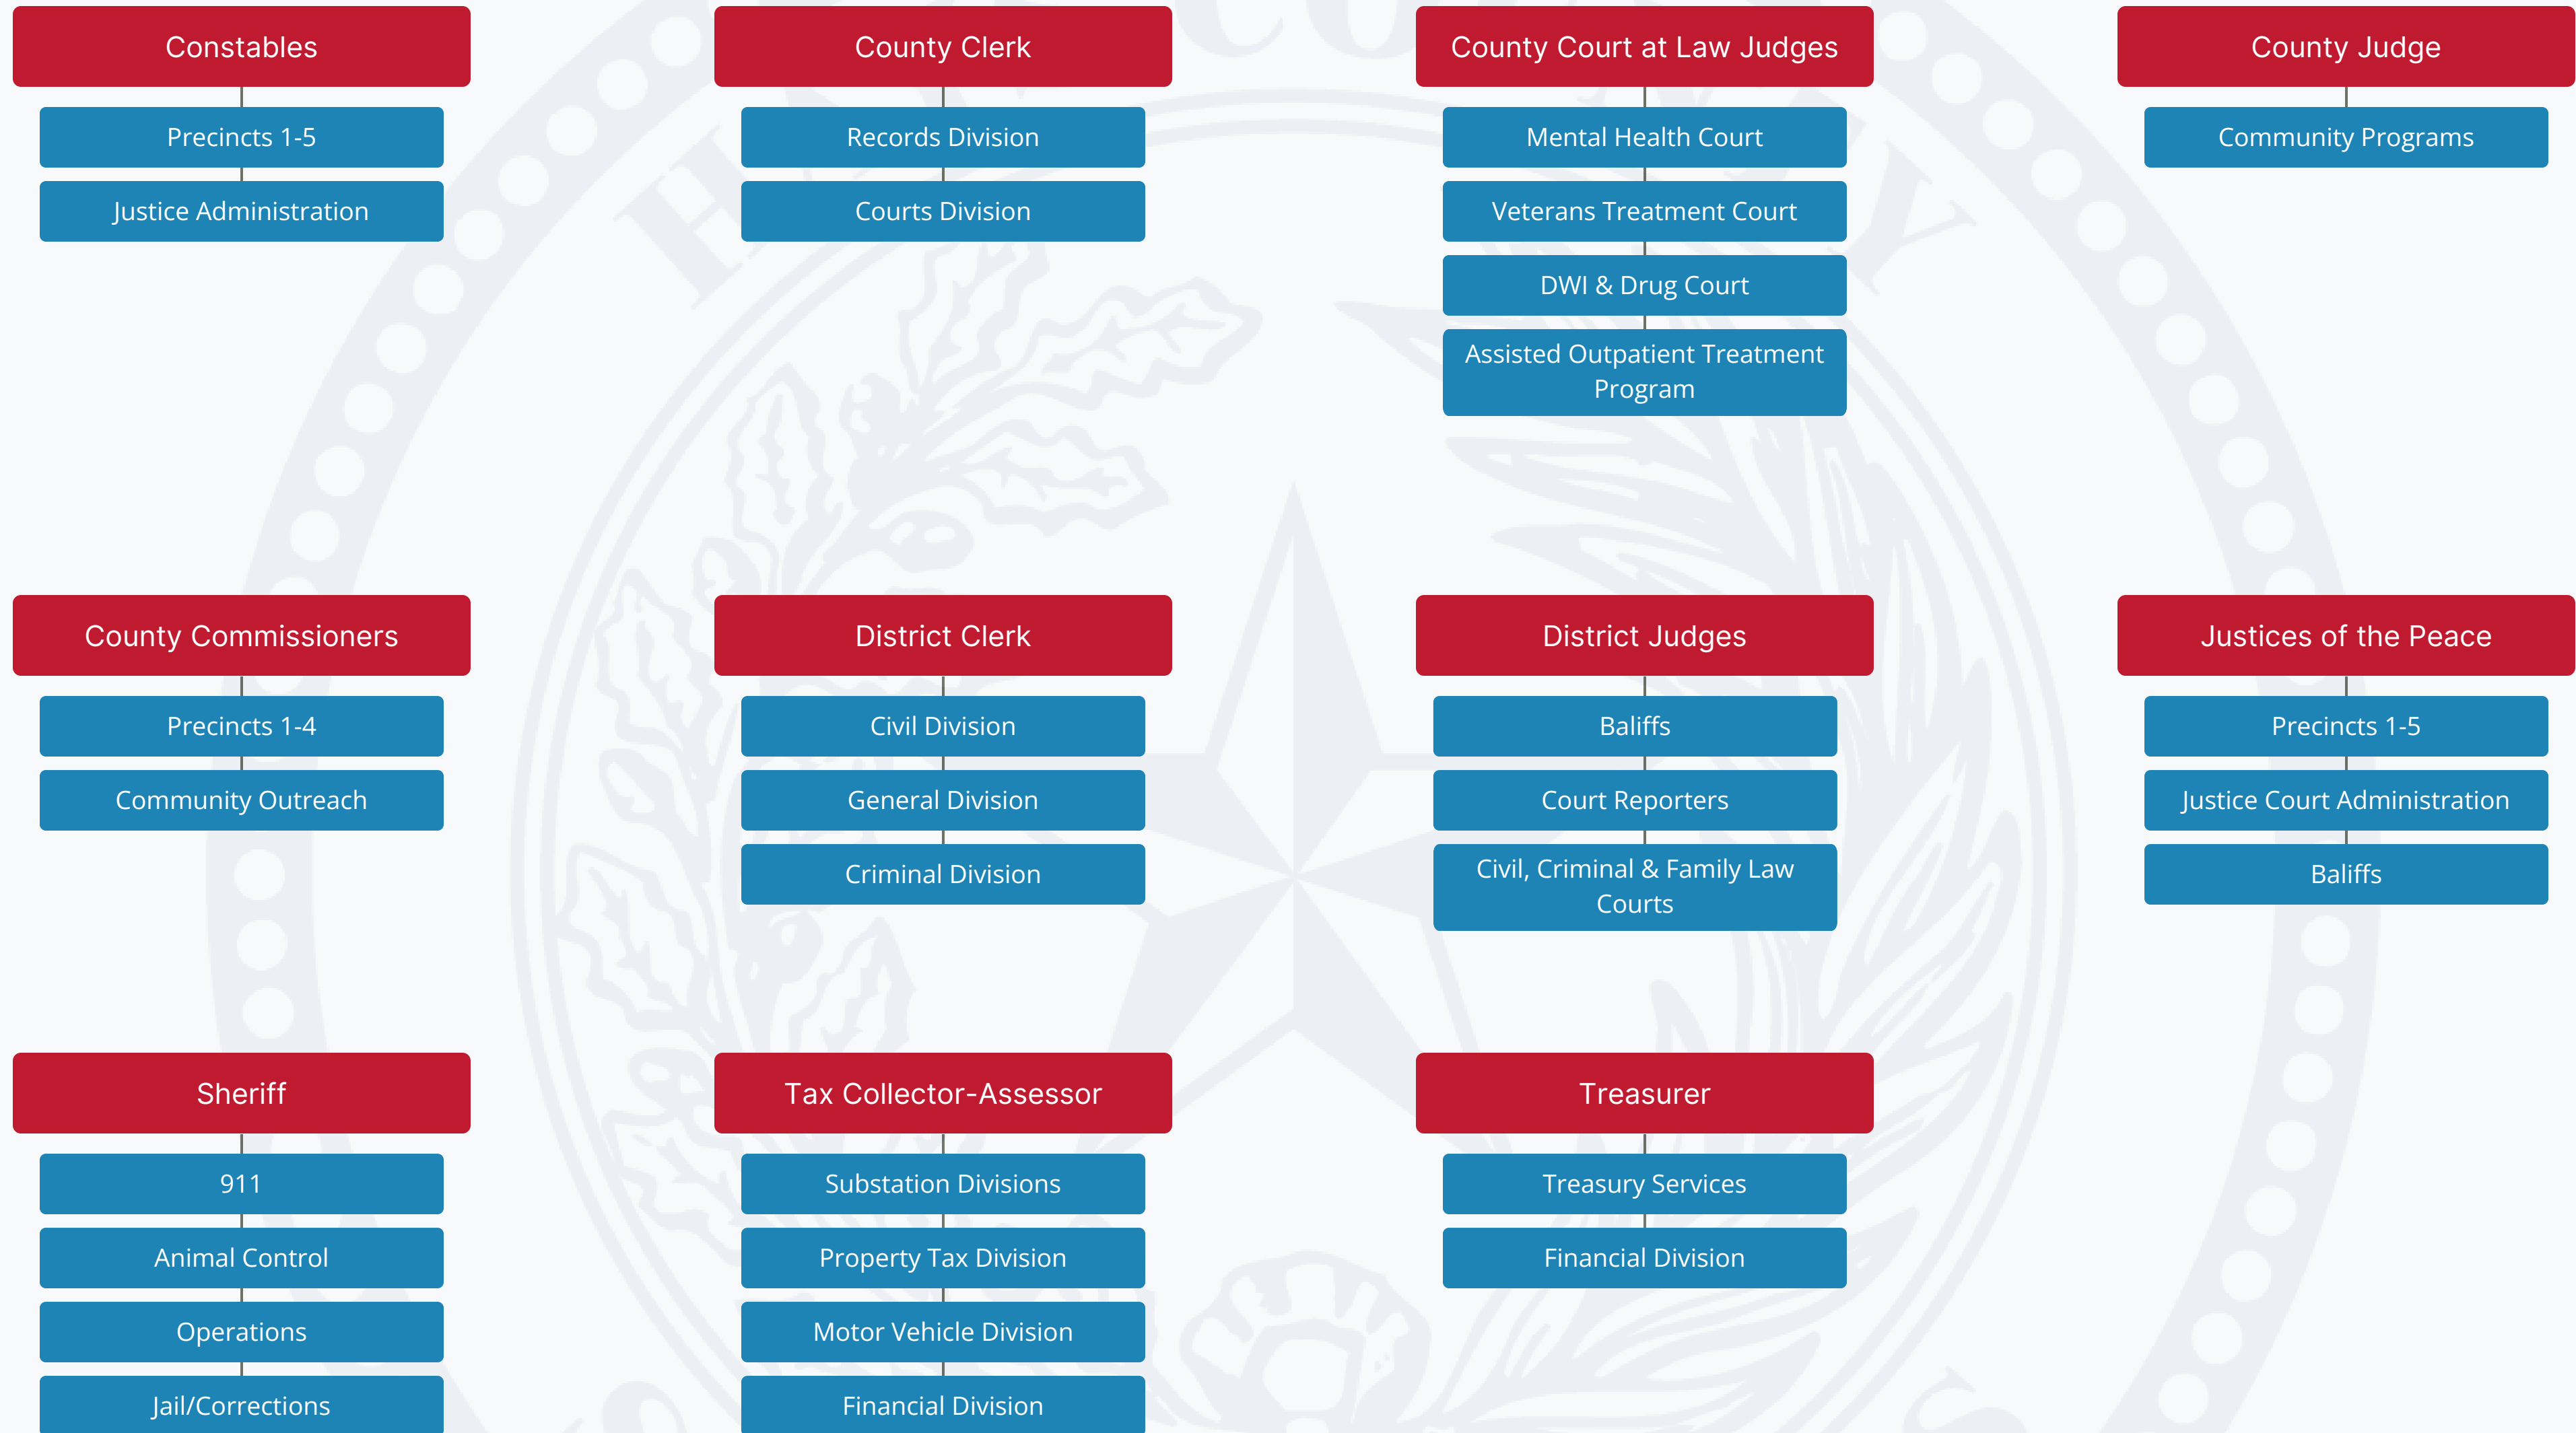

Hays County Organizational Chart

Oversight Boards

Elected Positions

Appointed Positions

Board Composition

The CECC Executive Board is made up of:

- 2 Commissioners
- 2 reps from City of Kyle
- 2 reps from City of Buda
- 1 rep from Texas State University
- 1 ESD Representative

The Judicial Services Board is made up of:

- 22nd Judicial District Judge
- Adult Probation Chief
- County Court-at-Law Judge
- Judicial Services Director
- Magistrate Judge

The Juvenile Board is made up of:

- 22nd Judicial District Judge
- County Court-at-Law Judges
- County Judge
- District Attorney
- Sheriff

Elected Officials

Color Key

 Board / Governing Body	 Dept. or Office	 Division	 Section Header
--	---	--	--