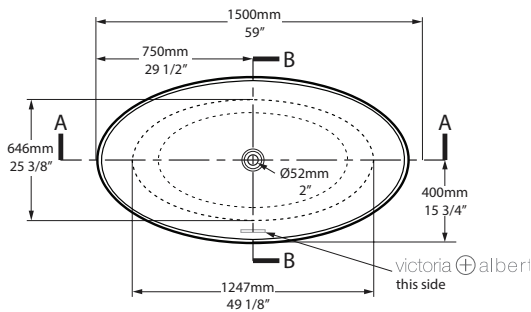

WARRANTY

Most products or parts carry "Limited Warranties" against manufacturing defects. Please visit houseofrohl.com/support for complete product and finish warranty.

TOP VIEW

FRONT VIEW