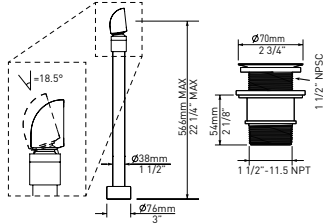

Model	WH	PC	BN	PN	BK	AG	PB	UB	ORB
K-51-	538	538	728	728	728	808	808	808	808

- Bathtub drain for sub-floor installation box
- Bathtub drain featuring a contemporary toe-tap plug for sub-floor installations
- Toe-tap drain for ease of use
- Available in multiple finishes to complement a variety of bathtub fillers