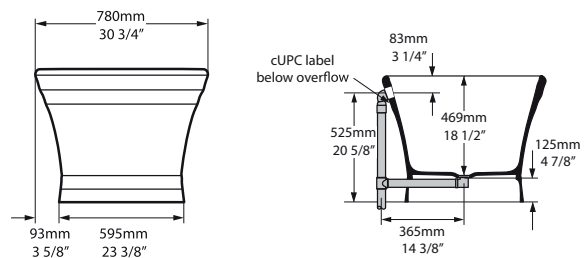

Most products or parts carry "Limited Warranties" against manufacturing defects.
Please visit houseofrohl.com/support for complete product and finish warranty.

TOP VIEW

FRONT VIEW

SIDE VIEW

l = 1797mm/70¾"
w = 780mm/30¾"
h = 608mm/23⅞"