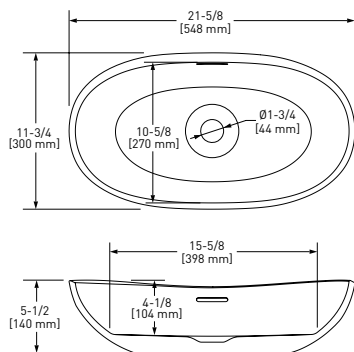

SER-55 Seros™ 21" x 11" Oval Vessel Lavatory Sink

Model	IO
VB-SER-55-	978
VB-SER55M-SM-	978

- Made from naturally bright white Volcanic Limestone™, available in either gloss or matte finish
- Drain required and sold separately: Order K-25
- Includes an Internal Overflow
- Color paint options sold as separate SKU. See Color Paint Options tab.