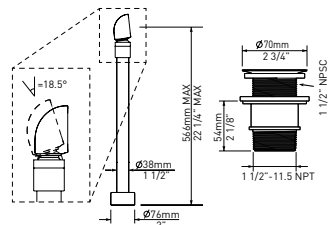

K-51 Freestanding Victoria + Albert® Bathtub Drain For Sub-Floor Installation Box

Model	WH	PC	BN	PN	BK	AG	PB	UB	ORB
K-51-	538	538	728	728	728	808	808	808	808

- Bathtub drain for sub-floor installation box
- Bathtub drain featuring a contemporary toe-tap plug for sub-floor installations
- Toe-tap drain for ease of use
- Available in multiple finishes to complement a variety of bathtub fillers