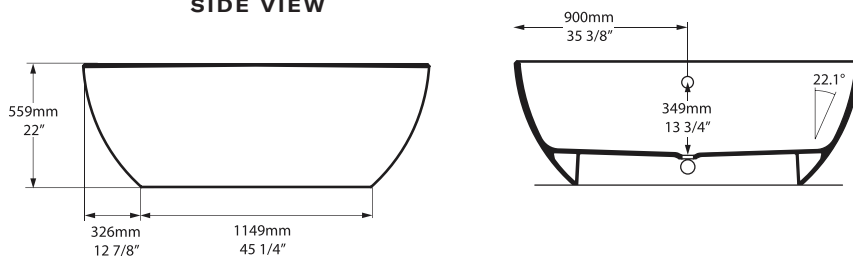

71" x 34" Freestanding Soaking Bathtub With Void And Overflow Hole

MODELS: BA3-N-SM-OF, BA3M-N-SM-OF

SHAPE

Oval

SIZE

Length: 70 7/8" (1800mm); Width: 34 1/8" (866mm); Height: 22" (559mm)

MATERIAL

Volcanic Limestone

DRAIN HOLE

Center

WEIGHT

243 lbs (110 kg)

CAPACITY

84 gallons (318 liters)

INSTALLATION TYPE

Freestanding

DRAIN SET

Drain required and sold separately: order K-50

STANDARDS

CSA B45.5; IAPMO Z124

WARRANTY

Most products or parts carry "Limited Warranties" against manufacturing defects. Please visit houseofrohl.com/support for complete product and finish warranty.

FRONT VIEW

SIDE VIEW