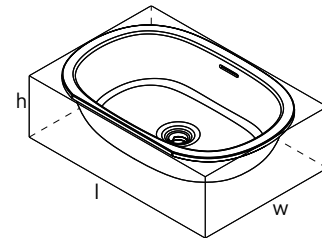

l = 569mm/22³/₈"
w = 376mm/14³/₄"
h = 171mm/6³/₄"

UB-BAR-56 Barcelona 22" x 15" Undermount Oval Lavatory Sink