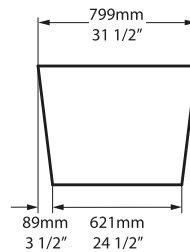

SPECIFICATIONS

EDGE

59" x 32" Freestanding Soaking Bathtub With Void And No Overflow Hole

MODELS: EDG-N-SW-NO

SHAPE

Rectangular

SIZE

Length: 59" (1498mm); Width: 31 1/2" (799mm); Height: 23 5/8" (600mm)

MATERIAL

Volcanic Limestone

DRAIN HOLE

Center

WEIGHT

209 lbs (95 kg)

CAPACITY

86 gallons (325 liters)

INSTALLATION TYPE

Freestanding

DRAIN SET

Drain required and sold separately: order K-40E

K-36E and K-40E IntelliDrain is "equipped with a waste outlet and an overflow outlet" and therefore, complies with the 2012, 2015, 2018 International Plumbing Code (IPC) despite these two outlets being in the same location. It also complies with the UPC, IRC, NSPC, and 2021 IPC codes.

STANDARDS

CSA B45.5-17; IAPMO Z124-2017

WARRANTY

Most products or parts carry "Limited Warranties" against manufacturing defects. Please visit houseofrohl.com/support for complete product and finish warranty.

FRONT VIEW

SIDE VIEW