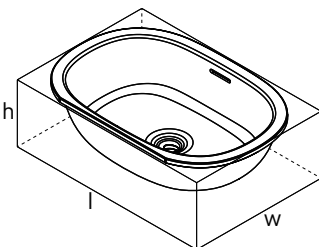

l = 531mm/20⅞"
w = 351mm/13¾"
h = 171mm/6¾"

UB-BAR-53 Barcelona 21" x 14" Undermount Oval Lavatory Sink

Model	IO
UB-BAR-53-	388
UB-BAR53M-SM-	388