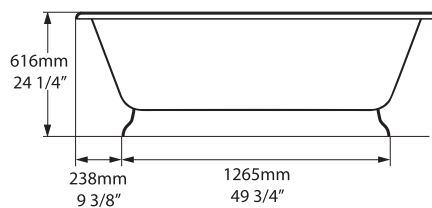

SPECIFICATIONS

YORK

69" x 32" Freestanding Soaking Bathtub
With Pedestal Base And Void And Overflow Hole

MODELS: YOR-N-SW-OF + YOR-B-SW-OF

SHAPE

Oval

SIZE

Length: 68 1/2" (1741mm); Width: 30 1/4" (795mm);
Height: 24 1/4" (616mm)

MATERIAL

Volcanic Limestone

DRAIN HOLE

Center

WEIGHT

148 lbs (67 kg)

CAPACITY

72 gallons (272 liters)

INSTALLATION TYPE

Freestanding

DRAIN SET

Drain required and sold separately: order K-50

STANDARDS

CSA B45.5-17; IAPMO Z124-2017

WARRANTY

Most products or parts carry "Limited Warranties" against manufacturing defects.
Please visit houseofrohl.com/support for complete product and finish warranty.

SIDE VIEW