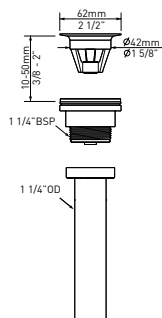

l = 546mm/21½"
w = 329mm/13"
h = 139mm/5½"

BAR-55 Barcelona 22" x 13" Oval Vessel Lavatory Sink

Model	IO
VB-BAR-55-	848
VB-BAR55M-SM-	848

- Made from naturally bright white Volcanic Limestone™, available in either gloss or matte finish
- Drain required and sold separately: Order K-25 or K-28
- Includes an Internal Overflow
- Color paint options sold as separate SKU. See Color Paint Options tab.

l = 635mm/25"
w = 346mm/13½"
h = 169mm/6⅝"

BAR-64 Barcelona 25" x 14" Oval Vessel Lavatory Sink

Model	NO
VB-BAR-64-	868
VB-BAR64M-SM-	868

- Made from naturally bright white Volcanic Limestone™, available in either gloss or matte finish
- Drain required and sold separately: Order K-25 or K-28
- Color paint options sold as separate SKU. See Color Paint Options tab.

l = 531mm/20⅞"
w = 351mm/13¾"
h = 171mm/6¾"

UB-BAR-53 Barcelona 21" x 14" Undermount Oval Lavatory Sink

Model	IO
UB-BAR-53-	388
UB-BAR53M-SM-	388

- Made from naturally bright white Volcanic Limestone™
- Drain required and sold separately: Order K-25 or K-28 if drain is needed
- Requires decking or support (not included)
- Includes an Internal Overflow

l = 569mm/22⅜"
w = 376mm/14¾"
h = 171mm/6¾"

UB-BAR-56 Barcelona 22" x 15" Undermount Oval Lavatory Sink

Model	IO
UB-BAR-56-	448
UB-BAR56M-SM-	448

- Made from naturally bright white Volcanic Limestone™
- Drain required and sold separately: Order K-25 or K-28 if drain is needed
- Requires decking or support (not included)
- Includes an Internal Overflow

K-28 Lavatory Universal Open Drain

Model	SW	SM	PC	BN	PN	BK	PB	UB	ORB
K-28-	168	168	168	228	228	228	258	258	258

- Free-flow drain adds further piece of mind to sinks that have no overflow hole, by reducing flooding risk
- For sinks with or without overflow hole
- Sink drain with fixed opening. Cannot be pushed down to seal