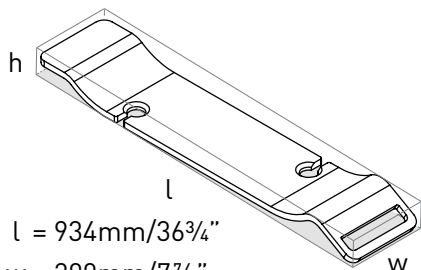

l = 934mm/36³/₄"
w = 200mm/7⁷/₈"
h = 73mm/2⁷/₈"

TOM-09 Tombolo 09 Bath Rack

Model	OAK	WAL	WHT	BLK
TOM-09-	618	618	618	618

- Contemporary bathtub rack in either Oak, Walnut or White finish
- Integrated wine glass holders add functionality to the bathtub
- Compatible with the following Victoria + Albert® bathtubs: Amalfi, Amiata, Barcelona 2, Corvara™, Edge, ios, Ionian, Lussari 3, Marlborough, Terrassa, Toulouse, Warndon and Worcester
- Will fit freestanding bathtubs with a side-to-side width between 28 7/8" (73.4 cm) and 32 1/8" (81.6 cm)