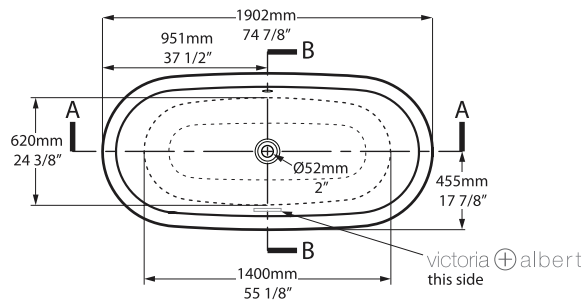

WARRANTY

Most products or parts carry "Limited Warranties" against manufacturing defects. Please visit houseofrohl.com/support for complete product and finish warranty.

TOP VIEW