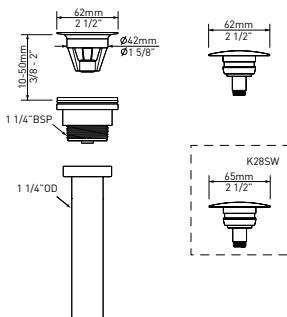

K-28 Lavatory Universal Open Drain

Model	SW	SM	PC	BN	PN	BK	PB	UB	ORB
K-28-	168	168	168	228	228	228	258	258	258

- Free-flow drain adds further piece of mind to sinks that have no overflow hole, by reducing flooding risk
- For sinks with or without overflow hole
- Sink drain with fixed opening. Cannot be pushed down to seal