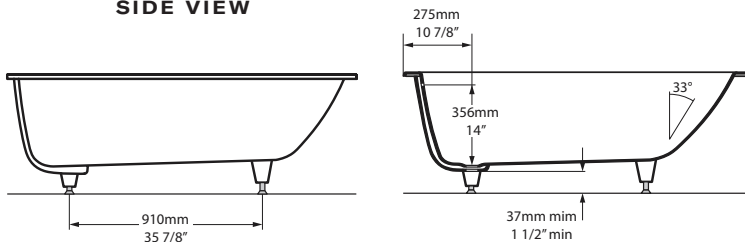

SPECIFICATIONS

KALDERA 1

60" x 30" Undermount Or Drop-In Bathtub With Overflow Hole

MODELS: KAL1-N-SW-IO

SHAPE

Rectangular

SIZE

Length: 60" (1524mm); Width: 30" (762mm); Height: 18 7/8" - 19 1/8" (480-486mm)

MATERIAL

Volcanic Limestone

DRAIN HOLE

Off-Center

WEIGHT

104 lbs (47 kg)

CAPACITY

48 gallons (182 liters)

INSTALLATION TYPE

Undermount/Drop-In

DRAIN SET

Drain required and sold separately: order K-13

STANDARDS

CSA B45.5-17; IAPMO Z124-2017

WARRANTY

Most products or parts carry "Limited Warranties" against manufacturing defects. Please visit houseofrohl.com/support for complete product and finish warranty.

TOP VIEW

FRONT VIEW

SIDE VIEW

SIDE VIEW