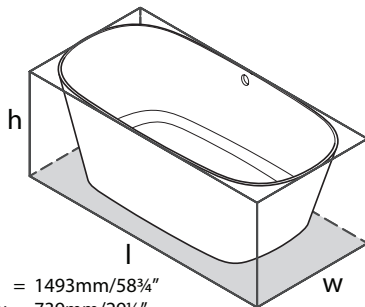

L = 1493mm/58¾"
W = 739mm/29½"
H = 560mm/22"

VET Vetralla 59" x 29" Freestanding Soaking Bathtub

Model	OF	NO
VETM-N-SM-	6178	6178
VET-N-SW-	6178	6178

- Made from naturally bright white Volcanic Limestone™, available in either gloss or matte finish
- Drain required and sold separately: For OF model, order K-51; For NO model, order K-40E
- Color paint options sold as separate SKU. See Color Paint Options tab.