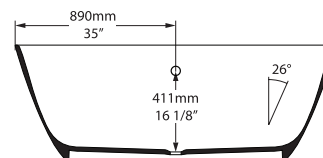

70" x 29" Freestanding Soaking Bathtub
With Overflow Hole

MODELS: LU3-N-SW-OF, LU3M-N-SM-OF

SHAPE

Oval

SIZE

Length: 70 1/8" (1780mm); Width: 29 7/8" (760mm);
Height: 21 5/8" (550mm)

MATERIAL

Volcanic Limestone

DRAIN HOLE

Center

WEIGHT

158 lbs (71.60 kg)

CAPACITY

80 gallons (303 liters)

INSTALLATION TYPE

Freestanding

DRAIN SET

Drain required and sold separately: order K-51

STANDARDS

CSA B45.5-17; IAPMO Z124-2017

WARRANTY

Most products or parts carry "Limited Warranties" against manufacturing defects.
Please visit houseofrohl.com/support for complete product and finish warranty.

SIDE VIEW