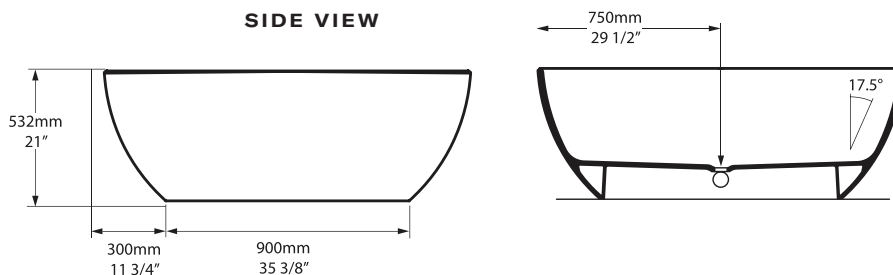

SPECIFICATIONS

BARCELONA 1

59" x 29" Freestanding Soaking Bathtub With Void And No Overflow Hole

MODELS: BA1-N-SW-NO, BA1M-N-SM-NO

SHAPE

Oval

SIZE

Length: 59" (1500mm); Width: 28 1/2" (724mm); Height: 21" (532mm)

MATERIAL

Volcanic Limestone

DRAIN HOLE

Center

WEIGHT

189 lbs (86 kg)

CAPACITY

55 gallons (208 liters)

INSTALLATION TYPE

Freestanding

DRAIN SET

Drain required and sold separately: order K-36E

K-36E and K-40E IntelliDrain is "equipped with a waste outlet and an overflow outlet" and therefore, complies with the 2012, 2015, 2018 International Plumbing Code (IPC) despite these two outlets being in the same location. It also complies with the UPC, IRC, NSPC, and 2021 IPC codes.

STANDARDS

CSA B45.5; IAPMO Z124

WARRANTY

Most products or parts carry "Limited Warranties" against manufacturing defects. Please visit houseofrohl.com/support for complete product and finish warranty.

FRONT VIEW