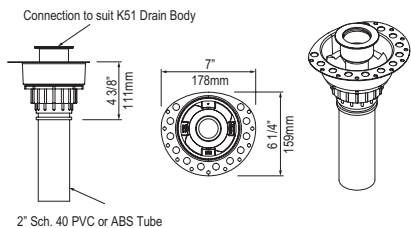

K-70 Freestanding Bathtub Island Drain for Sub-floor Installation Box

2" Sch. 40 PVC or ABS Tube