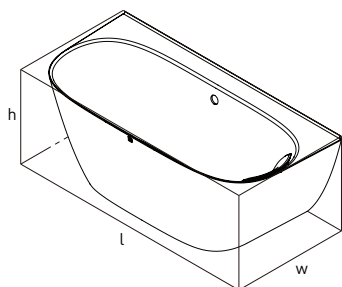

SIDE VIEW

l=1540mm/60⁵/₈"
w=700mm/27¹/₂"
h=555mm/21⁷/₈"

LU1 Lussari™ 61" x 28" Freestanding Soaking Bathtub

Model	OF	NO
LU1M-N-SM-	6578	6578
LU1-N-SW-	6578	6578

- Made from naturally bright white Volcanic Limestone™, available in either gloss or matte finish
- Drain required and sold separately: For OF model, order K-51; For NO model, order K-40E
- Color paint options sold as separate SKU. See Color Paint Options tab.