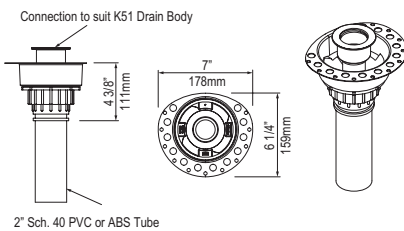

K-70 Freestanding Bathtub Island Drain for Sub-floor Installation Box

Model	ABS	PVC
K-70-	288	288

- Island Bathtub Drain
- Optimized for Victoria+Albert bathtubs requiring subfloor connection

K-50 Freestanding Victoria + Albert® Bathtub Drain For Above-Floor Installation Box