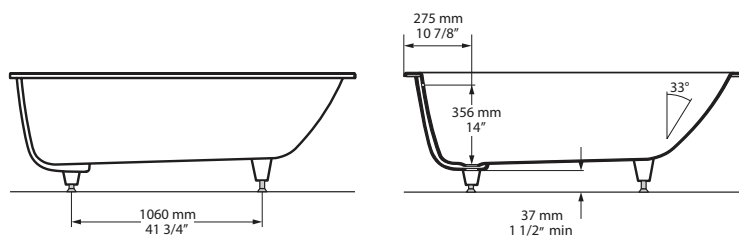

TOP VIEW

FRONT VIEW

SIDE VIEW

SIDE VIEW

l = 1524mm/60"
w = 762mm/30"
h = 480-486mm/18⁷/₈-19¹/₈"

KAL1 Kaldera 1 60" x 30" Undermount Or Drop-In Bathtub

Model	IO
KAL1-N-SW-	3318

- Made from naturally bright white Volcanic Limestone™
- Drain required and sold separately: Order K-13
- Includes an Internal Overflow
- 4 adjustable feet for leveling