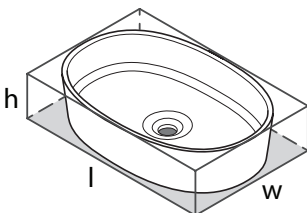

Front View

Side View

BR-SIT Backrest For ios And Edge Bathtubs

Model	AN	GR
BR-SIT-__	518	518

- Dedicated design for the ios and Edge bathtubs
- Measures 11.75" (29.84 cm) W x 22.25" (56.51 cm) H
- Stylish Anthracite or Light Gray colors