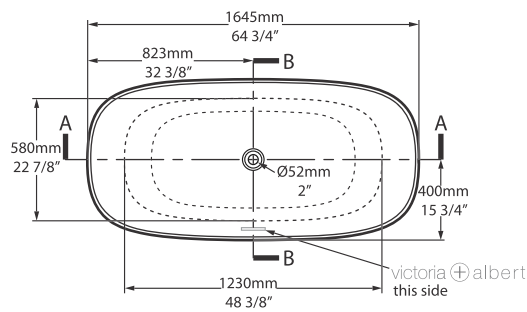

SHAPE

Curved

SIZE

Length: 64 1/4" (1632mm); Width: 31 1/4" (794mm);
Front Height: 27 5/8" (703mm);
Back Height: 33 7/8" (859mm)

MATERIAL

Volcanic Limestone

DRAIN HOLE

Off-Center

Oval

SIZE

Length: 64 3/4" (1645mm); Width: 31 1/2" (800mm);
Height: 24" (611mm)

MATERIAL

Volcanic Limestone

DRAIN HOLE

Center

WEIGHT

FRONT VIEW

SIDE VIEW

65" x 32" Freestanding Soaking Bathtub
With Overflow Hole

MODELS: AMT-N-SW-OF, AMTM-N-SW-OF

SHAPE

Oval

SIZE

Length: 64 3/4" (1645mm); Width: 31 1/2" (800mm);
Height: 24" (611mm)