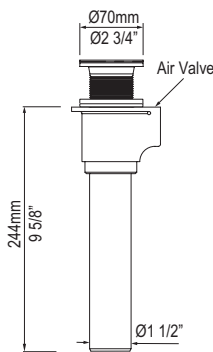

K-36E IntelliDrain™ Push Drain for Victoria + Albert® Bathtubs Without an Overflow Hole

Model	WH	PC	BN	PN	BK	UB
K-36E-	438	438	598	598	598	658

- IntelliDrain™ is equipped with a waste outlet and an overflow outlet.
- Patented magnetic technology measures water pressure to activate drain at 14" (35.56 cm) depth
- Silicone cap included to fill beyond 14" (35.56 cm) bathing depth
- Recommended for use with K-70 island drain
- Suitable for bathtubs without a pre-drilled overflow
- Available in multiple finishes to complement a variety of bathtub fillers