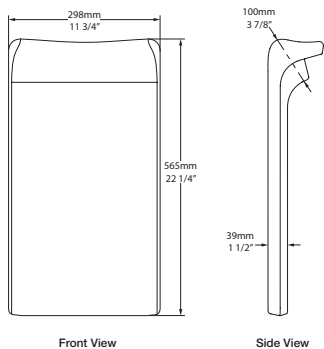

l = 934mm/36¾"
w = 200mm/7⅞"
h = 73mm/2⅞"

TOM-09 Tombolo 09 Bath Rack

Model	OAK	WAL	WHT	BLK
TOM-09-	618	618	618	618

- Contemporary bathtub rack in either Oak, Walnut or White finish
- Integrated wine glass holders add functionality to the bathtub
- Compatible with the following Victoria + Albert™ bathtubs: Amalfi, Amiata, Barcelona 2, Corvara™, Edge, ios, Ionian, Lussari 3, Marlborough, Terrassa, Toulouse, Warndon and Worcester
- Will fit freestanding bathtubs with a side-to-side width between 28 7/8" (73.4 cm) and 32 1/8" (81.6 cm)