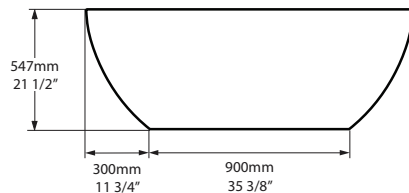

Most products or parts carry "Limited Warranties" against manufacturing defects. Please visit houseofrohl.com/support for complete product and finish warranty.

TOP VIEW

FRONT VIEW

SIDE VIEW

l = 1500mm/59"
w = 800mm/31½"
h = 547mm/21½"