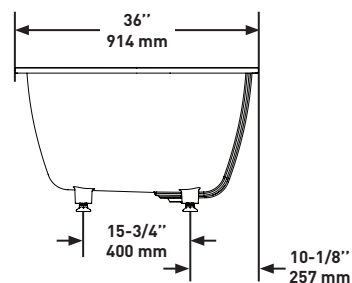

SPECIFICATIONS

BARCELONA 7

66" X 36" Undermount Or Drop-In Bathtub
With Internal Overflow

MODELS: BA7-N-SW-10

SHAPE

Oval

SIZE

Length: 66" (1676mm)

Width: 36" (914mm)

Height: 21-1/4"-22-1/4" (536-562mm)

MATERIAL

Volcanic Limestone

DRAIN HOLE

Off centered

WEIGHT

98 lbs (44.5 kg)

CAPACITY

89.25 gallons (338 liters)

INSTALLATION TYPE

Undermount/Drop-in

DRAIN SET

Drain required and sold separately: order K-13

STANDARDS

CSA B45.5; IAPMO Z124

WARRANTY

Most products or parts carry "Limited Warranties" against manufacturing defects. For US customers please visit houseofrohl.com/support and for Canadian customers please visit houseofrohl.ca/support for complete product and finish warranty.

NOTE

Due to production tolerances, please do not make any modifications or cut any surfaces for installation until you have received your bathtub.

FRONT VIEW

BARCELONA
KALDERA
ROSSENDALE
VESSEL SINKS
DROP IN & UNDERMOUNT SINKS
SINK DRAINS
BATHTUB DRAINS
BATHTUB ACCESSORIES
COLOR PAINT OPTIONS
CARE & MAINTENANCE
TERMS