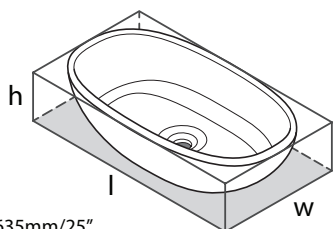

l = 635mm/25"
w = 346mm/13 5/8"
h = 169mm/6 5/8"

BAR-64 Barcelona 25" x 14" Oval Vessel Lavatory Sink

Model	NO
VB-BAR-64-__	868
VB-BAR64M-SM-__	868

- Made from naturally bright white Volcanic Limestone™, available in either gloss or matte finish
- Drain required and sold separately: Order K-25 or K-28
- Color paint options sold as separate SKU. See Color Paint Options tab.