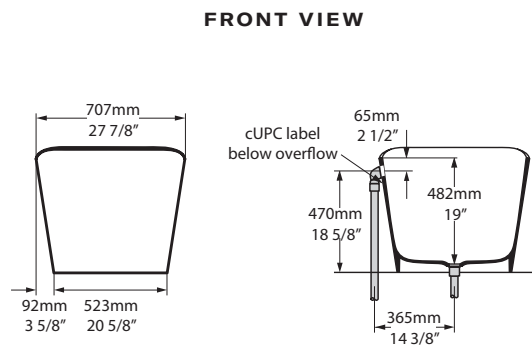

WARRANTY

Most products or parts carry "Limited Warranties" against manufacturing defects.
Please visit houseofrohl.com/support for complete product and finish warranty.