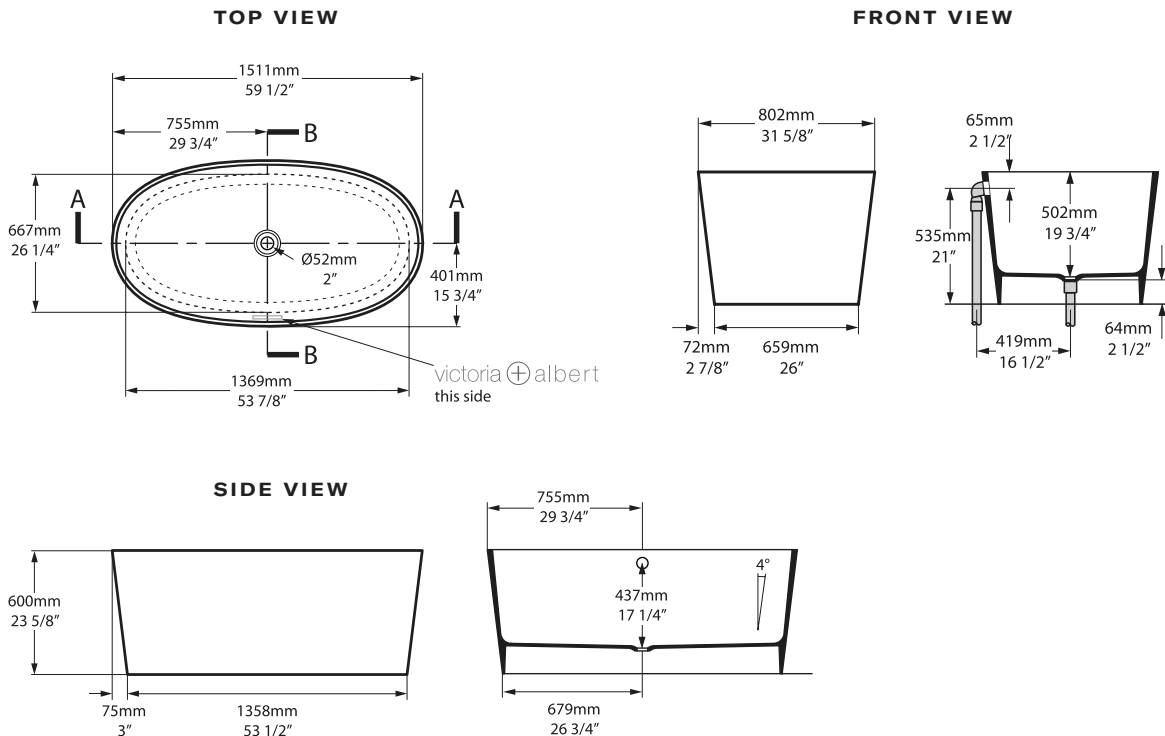

WARRANTY

Most products or parts carry "Limited Warranties" against manufacturing defects.
Please visit houseofrohl.com/support for complete product and finish warranty.