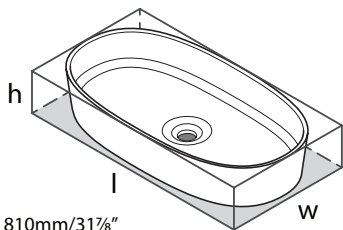

l = 810mm/31⅞"
w = 432mm/17"
h = 147mm/5¾"

IOS-80 ios 32" x 17" Oval Vessel Lavatory Sink

Model	NO
VB-IOS-80-	918

- Made from naturally bright white Volcanic Limestone™
- Drain required and sold separately: Order K-25 or K-28
- Color paint options sold as separate SKU. See Color Paint Options tab.