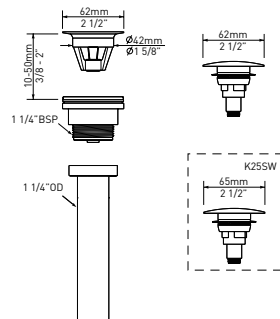

K-25 Lavatory Universal Push Drain

Model	SW	PC	BN	PN	BK	PB	UB	ORB
K-25-	188	188	258	258	258	288	288	288

- For sinks with or without overflow hole
- "Push control" plug