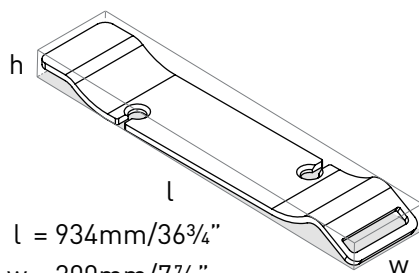

l = 934mm/36¾"
w = 200mm/7⅞"
h = 73mm/2⅞"

TOM-09 Tombolo 09 Bath Rack

Model	OAK	WAL	WHT	BLK
TOM-09-	618	618	618	618

- Contemporary bathtub rack in either Oak, Walnut or White finish
- Integrated wine glass holders add functionality to the bathtub
- Compatible with the following Victoria + Albert™ bathtubs: Amalfi, Amiata, Barcelona 2, Corvara™, Edge, ios, Ionian, Lussari 3, Marlborough, Terrassa, Toulouse, Warndon and Worcester
- Will fit freestanding bathtubs with a side-to-side width between 28 7/8" (73.4 cm) and 32 1/8" (81.6 cm)