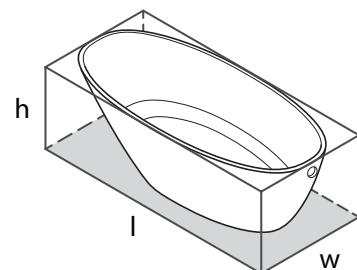

L = 1685mm/66¾"
W = 759mm/29⅞"
H = 550mm/21⅝"

MO2 Mozzano 2 67" x 30" Freestanding Bathtub With Void

Model	OF	NO
MO2M-N-SM-	7138	7138
MO2-N-SW-	7138	7138

- Made from naturally bright white Volcanic Limestone™, available in either gloss or matte finish
- Drain required and sold separately: For OF model, order K-50; For NO model, order K-36E
- Void space underneath tub to accommodate drain plumbing
- Color paint options sold as separate SKU. See Color Paint Options tab.