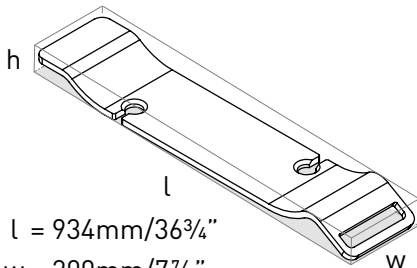

TOM-09 Tombolo 09 Bath Rack

l = 934mm/36³/₄"
w = 200mm/7⁷/₈"
h = 73mm/2⁷/₈"

Model	OAK	WAL	WHT	BLK
TOM-09-	618	618	618	618

- Contemporary bathtub rack in either Oak, Walnut or White finish
- Integrated wine glass holders add functionality to the bathtub
- Compatible with the following Victoria + Albert® bathtubs: Amalfi, Amiata, Barcelona 2, Corvara™, Edge, ios, Ionian, Lussari 3, Marlborough, Terrassa, Toulouse, Warndon and Worcester
- Will fit freestanding bathtubs with a side-to-side width between 28 7/8" (73.4 cm) and 32 1/8" (81.6 cm)