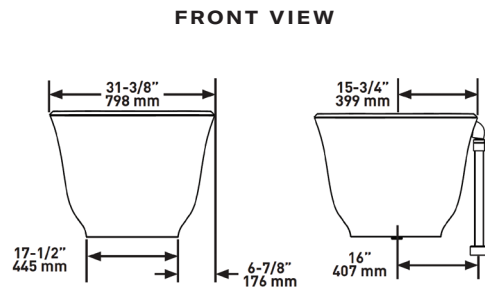

l = 1519mm/59¾"
w = 726mm/28⅝"
h = 550mm/21⅝"

AMT2 Amiata 60" x 29" Freestanding Soaking Bathtub

Model	NO	OF
AMT2M-N-SM-	7758	7758
AMT2-N-SW-	7758	7758

- Made from naturally bright white Volcanic Limestone™, available in either gloss or matte finish
- Drain required and sold separately: For OF model, order K-51; For NO model, order K-40E
- Color paint options sold as separate SKU. See Color Paint Options tab.
- For NO Model, IntelliDrain™ is equipped with a waste outlet and an overflow outlet. See specifications for details.