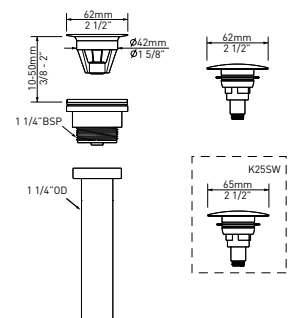

K-25 Lavatory Universal Push Drain

Model	SW	SM	PC	BN	PN	BK	PB	UB	ORB
K-25-	188	188	188	258	258	258	288	288	288

- For sinks with or without overflow hole
- "Push control" plug

DROP IN & UNDERMOUNT SINKS

Designed to complement Victoria + Albert® baths, or to stand on their own as statement pieces, our drop-in and undermount sinks come in striking rectangles and elegant ovals to complement a range of countertop styles and vanity sizes.