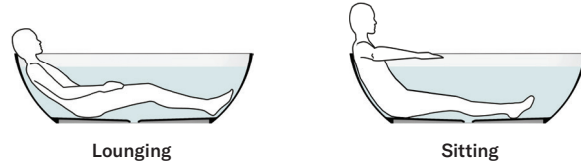

BATHTUB SELECTION GUIDE

The bathtub stands as the focal point of the bathroom. While space plays a critical factor in the selection process, the bather's height is essential in determining the most suitable option.

Victoria + Albert® offers bathtub shapes and designs to suit every need. To determine the option that will meet your aesthetic preferences while providing the most comfort, use the table to the right. You can easily identify your height for the ideal bathtub length and explore bathtub collections tailored to your size. Be sure to check the exact specification documents for detailed dimensions.

A PERFECT FIT

The ideal bathtub conveys a fully submerged bather who is comfortably soaked. Their feet rest on the bathtub wall in lounging position, allowing them to feel grounded and resulting in a luxurious and relaxing escape from reality.

A BATHTUB TOO SMALL

When a bather is larger than the bathtub, they cannot fully submerge in the water and be anchored, which causes discomfort and chills.

A BATHTUB TOO LARGE

A bathtub that's longer than the bather's height will cause them to float, preventing them from anchoring in the bathtub and achieving a restful bathing experience.