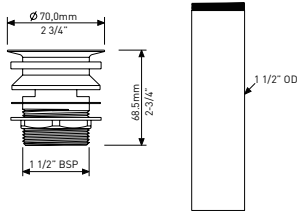

Model	WH	PC	BN	PN	BK	AG	ORB
K-13-	208	208	288	288	288	318	318

- Slotted drain for undermount/drop in bathtubs
- Drain with captive flip plug
- Available in multiple finishes to complement a variety of bathtub fillers