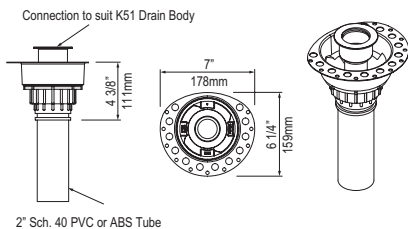

K-36E IntelliDrain™ Push Drain for Victoria + Albert® Bathtubs Without an Overflow Hole

Model	WH	PC	BN	PN	BK	UB
K-36E-	438	438	598	598	598	658

- IntelliDrain™ is equipped with a waste outlet and an overflow outlet.
- Patented magnetic technology measures water pressure to activate drain at 14" (35.56 cm) depth
- Silicone cap included to fill beyond 14" (35.56 cm) bathing depth
- Recommended for use with K-70 island drain
- Suitable for bathtubs without a pre-drilled overflow
- Available in multiple finishes to complement a variety of bathtub fillers

K-40E IntelliDrain™ Push Drain for Victoria + Albert® Bathtubs Without an Overflow Hole

Model	WH	PC	BN	PN	BK	UB
K-40E-	438	438	598	598	598	658

- IntelliDrain™ is equipped with a waste outlet and an overflow outlet.
- Patented magnetic technology measures water pressure to activate drain at 15 3/4" (40 cm) depth
- Silicone cap included to fill beyond 15 3/4" (40 cm) bathing depth
- Recommended for use with K-70 island drain
- Suitable for bathtubs without a pre-drilled overflow
- Available in multiple finishes to complement a variety of bathtub fillers

K-70 Freestanding Bathtub Island Drain for Sub-floor Installation Box

Model	ABS	PVC
K-70-	288	288

- Island Bathtub Drain
- Optimized for Victoria+Albert bathtubs requiring subfloor connection

K-50 Freestanding Victoria + Albert® Bathtub Drain For Above-Floor Installation Box

Model	WH	PC	BN	PN	BK	AG	PB	UB	ORB
K-50-	538	538	728	728	728	808	808	808	808

- Bathtub drain for above-floor installation box
- Bathtub drain featuring a contemporary toe-tap plug for above-floor installations
- Toe-tap drain for ease of use
- Available in multiple finishes to complement a variety of bathtub fillers

K-51 Freestanding Victoria + Albert® Bathtub Drain For Sub-Floor Installation Box