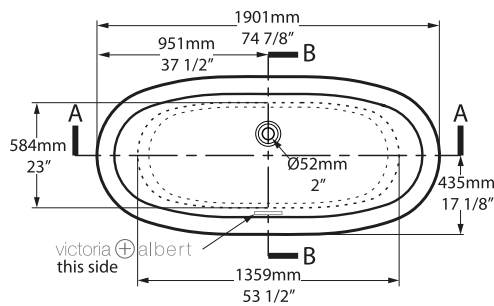

WARRANTY

Most products or parts carry "Limited Warranties" against manufacturing defects. Please visit houseofrohl.com/support for complete product and finish warranty.

TOP VIEW

FRONT VIEW