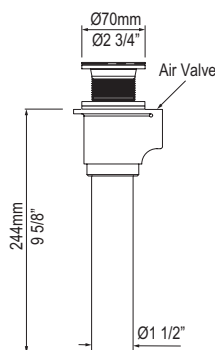

K-40E IntelliDrain™ Push Drain for Victoria + Albert® Bathtubs Without an Overflow Hole

Model	WH	PC	BN	PN	BK	UB
K-40E-	438	438	598	598	598	658

- IntelliDrain™ is equipped with a waste outlet and an overflow outlet.
- Patented magnetic technology measures water pressure to activate drain at 15 3/4" (40 cm) depth
- Silicone cap included to fill beyond 15 3/4" (40 cm) bathing depth
- Recommended for use with K-70 island drain
- Suitable for bathtubs without a pre-drilled overflow
- Available in multiple finishes to complement a variety of bathtub fillers