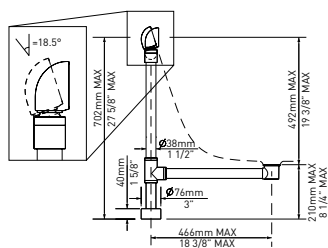

l = 1797mm/70¾"
w = 780mm/30¾"
h = 608mm/23⅞"

WOR Worcester 71" x 31" Freestanding Soaking Bathtub With Void

Model	NO	OF
WOR-N-SW-	9998	9998

- Made from naturally bright white Volcanic Limestone™
- Drain required and sold separately: For OF model, order K-50; For NO model, order K-40E
- Void space underneath tub to accommodate drain plumbing
- Color paint options sold as separate SKU. See Color Paint Options tab.

K-40E IntelliDrain™ Push Drain for Victoria + Albert® Bathtubs Without an Overflow Hole

Model	WH	PC	BN	PN	BK	UB
K-40E-	438	438	598	598	598	658

- IntelliDrain™ is equipped with a waste outlet and an overflow outlet.
- Patented magnetic technology measures water pressure to activate drain at 15 3/4" (40 cm) depth
- Silicone cap included to fill beyond 15 3/4" (40 cm) bathing depth
- Recommended for use with K-70 island drain
- Suitable for bathtubs without a pre-drilled overflow
- Available in multiple finishes to complement a variety of bathtub fillers

K-70 Freestanding Bathtub Island Drain for Sub-floor Installation Box

Model	ABS	PVC
K-70-	288	288

- Island Bathtub Drain
- Optimized for Victoria+Albert bathtubs requiring subfloor connection

K-50 Freestanding Victoria + Albert® Bathtub Drain For Above-Floor Installation Box

Model	WH	PC	BN	PN	BK	AG	PB	UB	ORB
K-50-	538	538	728	728	728	808	808	808	808

- Bathtub drain for above-floor installation box
- Bathtub drain featuring a contemporary toe-tap plug for above-floor installations
- Toe-tap drain for ease of use
- Available in multiple finishes to complement a variety of bathtub fillers

l = 934mm/36¾"
w = 200mm/7⅞"
h = 73mm/2⅞"

TOM-09 Tombolo 09 Bath Rack

Model	OAK	WAL	WHT
TOM-09-	618	618	618