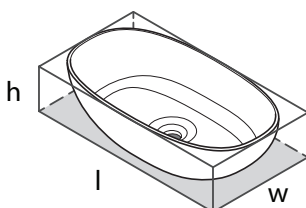

BAR-48 Barcelona 19" x 12" Oval Vessel Lavatory Sink

l = 480mm/18⁷/₈"
w = 301mm/11⁷/₈"
h = 120mm/4³/₄"

Model	NO
VB-BAR-48-	828
VB-BAR48M-SM-	828

- Made from naturally bright white Volcanic Limestone™, available in either gloss or matte finish
- Drain required and sold separately: Order K-25 or K-28
- Color paint options sold as separate SKU. See Color Paint Options tab.