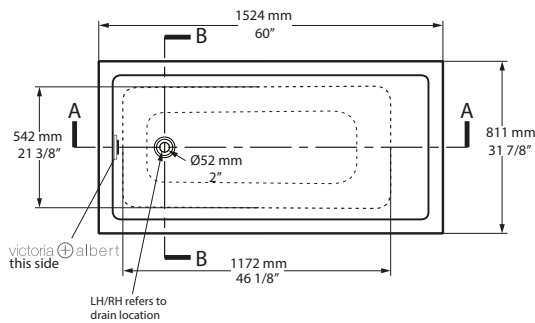

WARRANTY

Most products or parts carry "Limited Warranties" against manufacturing defects. Please visit houseofrohl.com/support for complete product and finish warranty.

TOP VIEW

FRONT VIEW