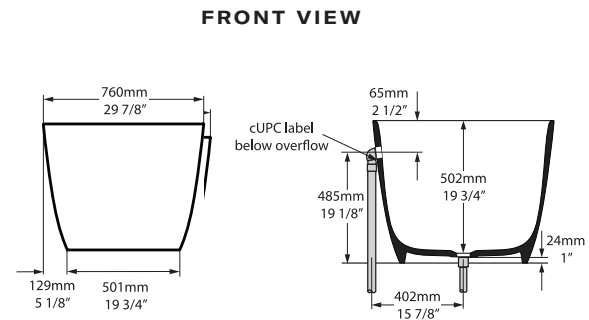

WARRANTY

Most products or parts carry "Limited Warranties" against manufacturing defects.
Please visit houseofrohl.com/support for complete product and finish warranty.