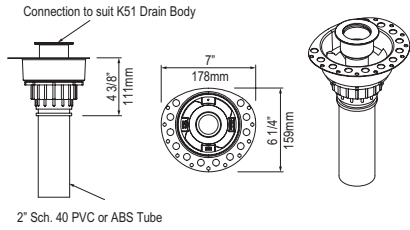

K-70 Freestanding Bathtub Island Drain for Sub-floor Installation Box

2" Sch. 40 PVC or ABS Tube