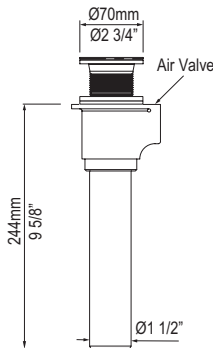

l = 1797mm/70¾"
w = 780mm/30¾"
h = 608mm/23⅞"

WOR Worcester 71" x 31" Freestanding Soaking Bathtub With Void

Model	NO	OF
WOR-N-SW-	9998	9998

- Made from naturally bright white Volcanic Limestone™
- Drain required and sold separately: For OF model, order K-50; For NO model, order K-40E
- Void space underneath tub to accommodate drain plumbing
- Color paint options sold as separate SKU. See Color Paint Options tab.

K-40E IntelliDrain™ Push Drain for Victoria + Albert® Bathtubs Without an Overflow Hole

Model	WH	PC	BN	PN	BK	UB
K-40E-	438	438	598	598	598	658

- IntelliDrain™ is equipped with a waste outlet and an overflow outlet.
- Patented magnetic technology measures water pressure to activate drain at 15 3/4" (40 cm) depth
- Silicone cap included to fill beyond 15 3/4" (40 cm) bathing depth
- Recommended for use with K-70 island drain
- Suitable for bathtubs without a pre-drilled overflow
- Available in multiple finishes to complement a variety of bathtub fillers

K-70 Freestanding Bathtub Island Drain for Sub-floor Installation Box

Model	ABS	PVC
K-70-	288	288

- Island Bathtub Drain
- Optimized for Victoria+Albert bathtubs requiring subfloor connection

K-50 Freestanding Victoria + Albert® Bathtub Drain For Above-Floor Installation Box

Model	WH	PC	BN	PN	BK	AG	PB	UB	ORB
K-50-	538	538	728	728	728	808	808	808	808

- Bathtub drain for above-floor installation box
- Bathtub drain featuring a contemporary toe-tap plug for above-floor installations
- Toe-tap drain for ease of use
- Available in multiple finishes to complement a variety of bathtub fillers

l = 934mm/36¾"
w = 200mm/7⅞"
h = 73mm/2⅞"

TOM-09 Tombolo 09 Bath Rack

Model	OAK	WAL	WHT
TOM-09-	618	618	618