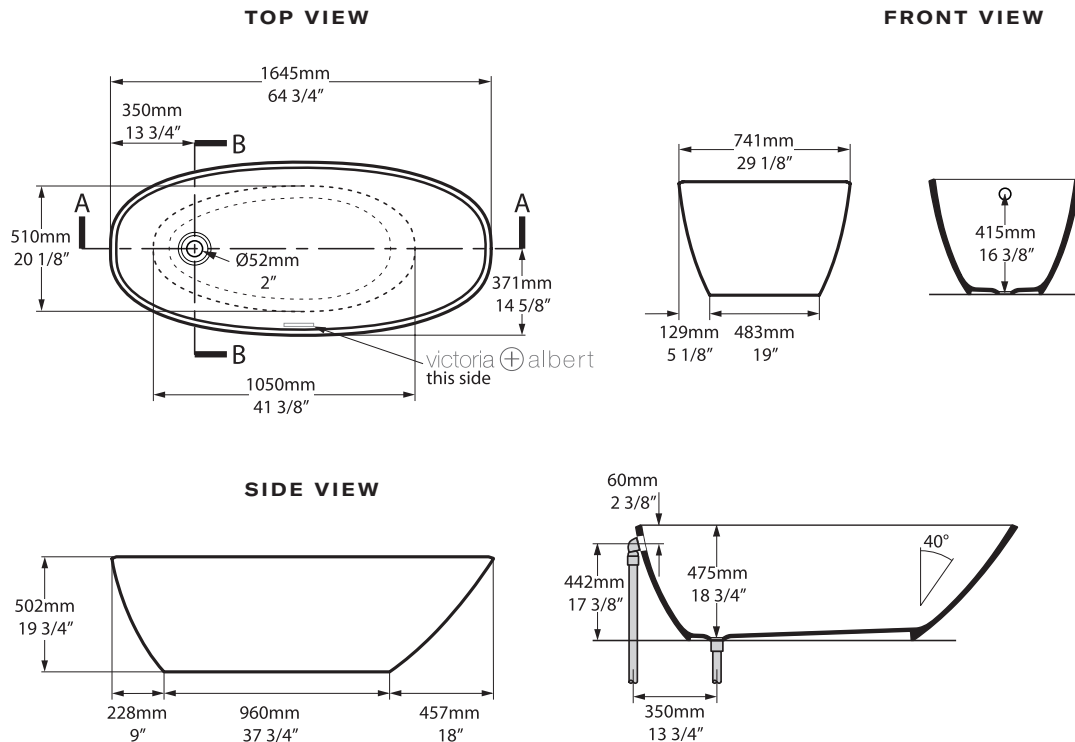

SPECIFICATIONS

MOZZANO 2

67" x 30" Freestanding Soaking Bathtub With Void And No Overflow Hole

MODELS: MO2-N-SW-NO, MO2M-N-SM-NO

SHAPE

Oval

SIZE

Length: 66 3/8" (1685mm); Width: 29 7/8" (759mm); Height: 21 5/8" (550mm)