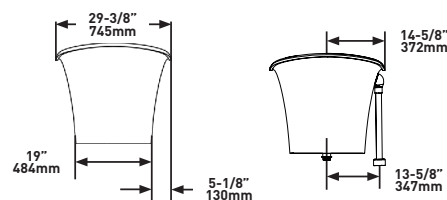

60" x 29" Freestanding Soaking Bathtub
With Overflow Hole

MODELS: TO2-N-SW-OF, TO2M-N-SM-OF

SHAPE

Oval

SIZE

Length: 59 3/4" (1519mm); Width: 29 7/8" (754mm);
Height: 25 1/2" (646mm)

MATERIAL

Volcanic Limestone

DRAIN HOLE

Center

WEIGHT

110 lbs (50 kg)

CAPACITY

52.3 gallons (198 liters)

INSTALLATION TYPE

Freestanding

DRAIN SET

Drain required and sold separately: order K-51

STANDARDS

CSA B45.5-17; IAPMO Z124-2017

WARRANTY

Most products or parts carry "Limited Warranties" against manufacturing defects.
Please visit houseofrohl.com/support for complete product and finish warranty.

FRONT VIEW