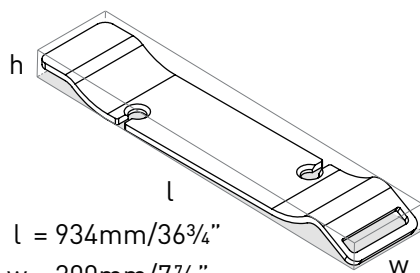

TOM-09 Tombolo 09 Bath Rack

l = 934mm/36 3/4"
w = 200mm/7 7/8"
h = 73mm/2 7/8"

Model	OAK	WAL	WHT	BLK
TOM-09-	618	618	618	618

- Contemporary bathtub rack in either Oak, Walnut or White finish
- Integrated wine glass holders add functionality to the bathtub
- Compatible with the following Victoria + Albert™ bathtubs: Amalfi, Amiata, Barcelona 2, Corvara™, Edge, ios, Ionian, Lussari 3, Marlborough, Terrassa, Toulouse, Warndon and Worcester
- Will fit freestanding bathtubs with a side-to-side width between 28 7/8" (73.4 cm) and 32 1/8" (81.6 cm)