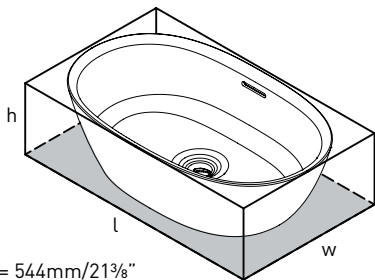

L = 544mm/21³/₈"
W = 326mm/13"
h = 153mm/6"

LUS-55 Lussari™ 21" x 13" Oval Vessel Lavatory Sink

Model	IO
VB-LUS-55-	838
VB-LUS55M-SM-	838

- Made from naturally bright white Volcanic Limestone™, available in either gloss or matte finish
- Drain required and sold separately: Order K-25 or K-28
- Color paint options sold as separate SKU. See Color Paint Options tab.
- Includes an Internal Overflow