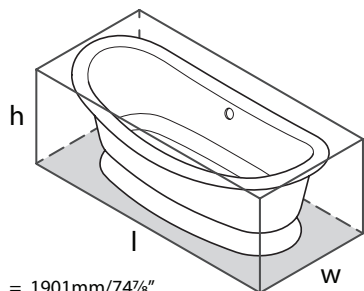

TOP VIEW

FRONT VIEW

SIDE VIEW

l = 1901mm/74⁷/₈"
w = 870mm/34¹/₄"
h = 728mm/28⁵/₈"

MAR Marlborough 75" x 35" Freestanding Soaking Bathtub With Void

Model	OF
MAR-N-SW-OF+MAR-B-SW-	6178

- Made from naturally bright white Volcanic Limestone™
- Drain required and sold separately: Order K-50
- Void space underneath tub to accommodate drain plumbing
- Color paint options sold as separate SKU. See Color Paint Options tab.