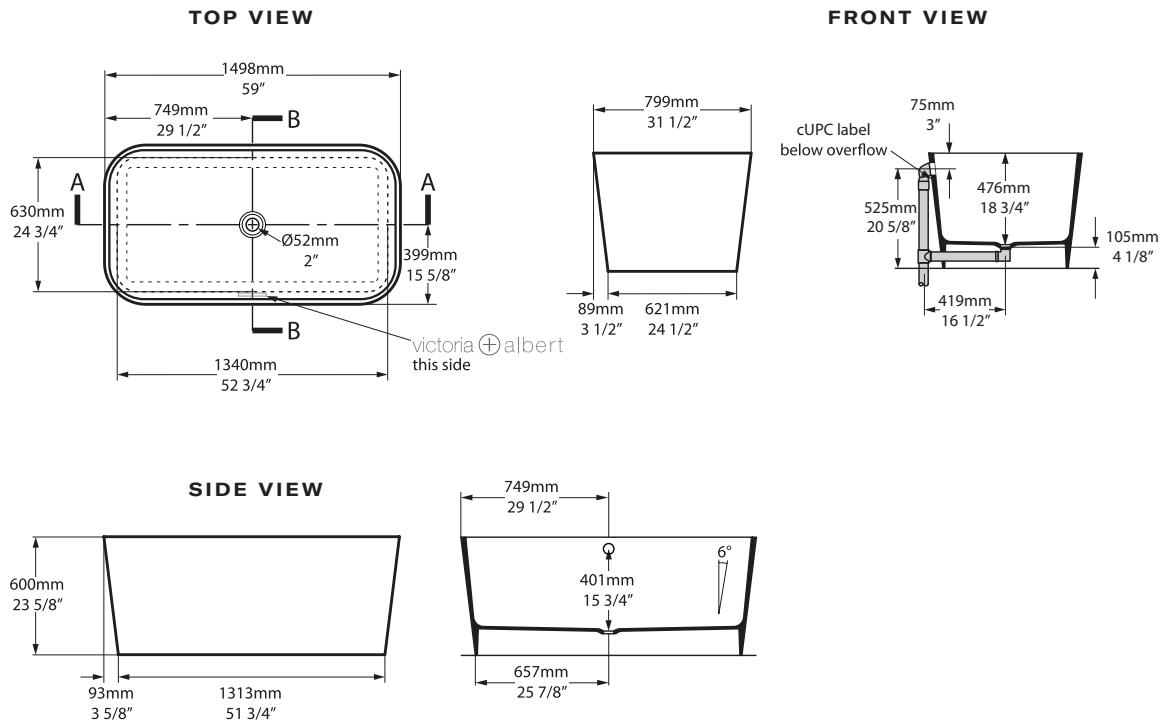

Most products or parts carry "Limited Warranties" against manufacturing defects. Please visit houseofrohl.com/support for complete product and finish warranty.

l = 1498mm/59"
w = 799mm/31½"
h = 600mm/23¾"