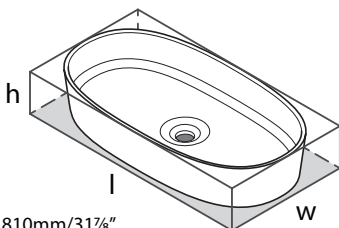

l = 810mm/31 7/8"
w = 432mm/17"
h = 147mm/5 3/4"

IOS-80 ios 32" x 17" Oval Vessel Lavatory Sink

Model	NO
VB-IOS-80-__	918

- Made from naturally bright white Volcanic Limestone™
- Drain required and sold separately: Order K-25 or K-28
- Color paint options sold as separate SKU. See Color Paint Options tab.