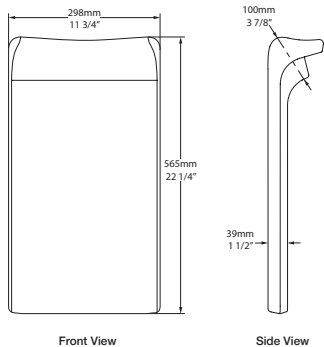

Front View

Side View

BR-SIT Backrest For ios And Edge Bathtubs

Model	AN	GR
BR-SIT-__	518	518

- Dedicated design for the ios and Edge bathtubs
- Measures 11.75" (29.84 cm) W x 22.25" (56.51 cm) H
- Stylish Anthracite or Light Gray colors