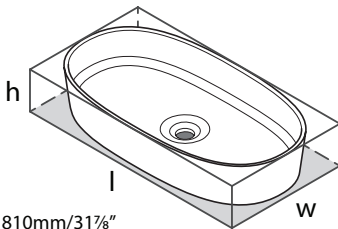

IOS-80 ios 32" x 17" Oval Vessel Lavatory Sink

l = 810mm/31 7/8"
w = 432mm/17"
h = 147mm/5 3/4"

Model	NO
VB-IOS-80-	918

- Made from naturally bright white Volcanic Limestone™
- Drain required and sold separately: Order K-25 or K-28
- Color paint options sold as separate SKU. See Color Paint Options tab.