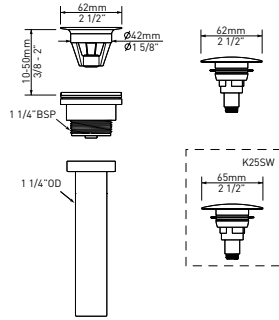

K-25 Lavatory Universal Push Drain

Model	SW	SM	PC	BN	PN	BK	PB	UB	ORB
K-25-	188	188	188	258	258	258	288	288	288

- For sinks with or without overflow hole
- "Push control" plug