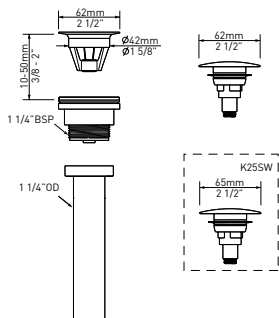

K-25 Lavatory Universal Push Drain

Model	SW	SM	PC	BN	PN	BK	PB	UB	ORB
K-25-	188	188	188	258	258	258	288	288	288

- For sinks with or without overflow hole
- "Push control" plug

VESSEL SINKS

Designed to complement Victoria + Albert® baths, or to stand on their own as statement pieces, our vessel sinks come in perfect circles, rounded rectangles and elegant ovals, and in a vast spectrum of colors.