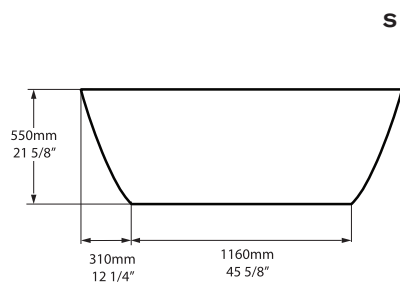

WARRANTY

Most products or parts carry "Limited Warranties" against manufacturing defects.
Please visit houseofrohl.com/support for complete product and finish warranty.