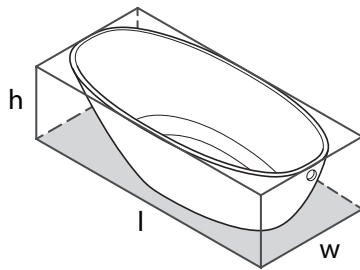

L = 1645mm/64¾"
W = 741mm/29⅞"
H = 502mm/19¾"

MOZ Mozzano 65" x 29" Freestanding Bathtub

Model	NO	OF
MOZ-N-SW-	7138	7138

- Made from naturally bright white Volcanic Limestone™
- Drain required and sold separately: For OF model, order K-51; For NO model, order K-40E
- Color paint options sold as separate SKU. See Color Paint Options tab.