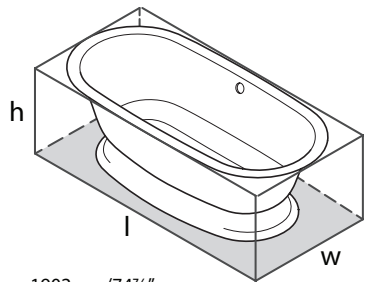

TOP VIEW

FRONT VIEW

SIDE VIEW

l = 1902mm/74 7/8"
w = 910mm/35 7/8"
h = 622mm/24 1/2"

ELW Elwick 75" x 36" Freestanding Soaking Pedestal Bathtub With Void

Model	OF
RAD-N-SW-OF+ELW-B-SW-OF	8158

- Made from naturally bright white Volcanic Limestone™
- Drain required and sold separately: Order K-50
- Void space underneath tub to accommodate drain plumbing
- Color paint options sold as separate SKU. See Color Paint Options tab.