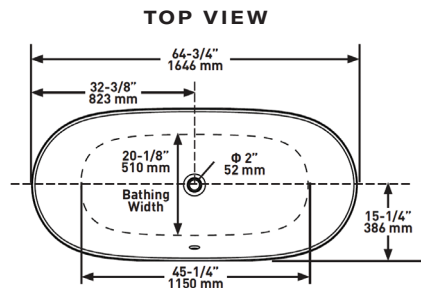

SPECIFICATIONS

TOULOUSE

71" x 32" Freestanding Soaking Bathtub
With Void And No Overflow Hole

MODELS: TOU-N-SW-NO

SHAPE

Oval

SIZE

Length: 71 1/8" (1808mm); Width: 31 1/2" (800mm);
Height: 28 1/4" (717mm)