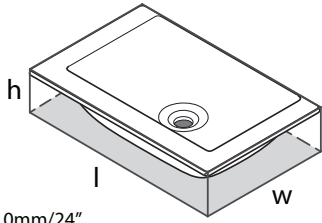

l = 610mm/24"
w = 420mm/16½"
h = 134mm/5¼"

KAL-62 Kaldera 21" x 17" Undermount Rectangular Lavatory Sink