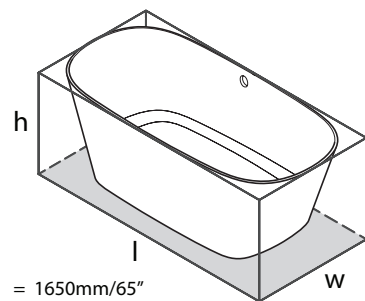

L = 1650mm/65"
W = 727mm/28¾"
H = 550mm/21½"

VE2 Vetralla 65" x 29" Freestanding Soaking Bathtub

Model	OF	NO
VE2M-N-SM-	6378	6378
VE2-N-SW-	6378	6378

- Made from naturally bright white Volcanic Limestone™, available in either gloss or matte finish
- Drain required and sold separately: For OF model, order K-51; For NO model, order K-40E
- Color paint options sold as separate SKU. See Color Paint Options tab.