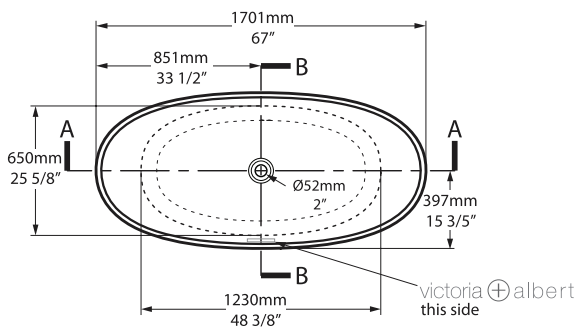

Most products or parts carry "Limited Warranties" against manufacturing defects. Please visit houseofrohl.com/support for complete product and finish warranty.

TOP VIEW

FRONT VIEW

SIDE VIEW

l = 1701mm/67"
w = 793mm/31¼"
h = 614mm/24½"