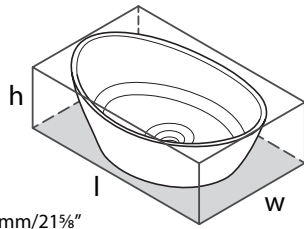

Victoria + Albert® offers bathtub shapes and designs to suit every need. To determine the option that will meet your aesthetic preferences while providing the most comfort, use the table to the right. You can easily identify your height for the ideal bathtub length and explore bathtub collections tailored to your size. Be sure to check the exact specification documents for detailed dimensions.

TOM-09 Tombolo 09 Bath Rack

l = 934mm/36 3/4"
w = 200mm/7 7/8"
h = 73mm/2 7/8"

Model	OAK	WAL	WHT	BLK
TOM-09-	618	618	618	618

- Contemporary bathtub rack in either Oak, Walnut or White finish
- Integrated wine glass holders add functionality to the bathtub
- Compatible with the following Victoria + Albert™ bathtubs: Amalfi, Amiata, Barcelona 2, Corvara™, Edge, ios, Ionian, Lussari 3, Marlborough, Terrassa, Toulouse, Warndon and Worcester
- Will fit freestanding bathtubs with a side-to-side width between 28 7/8" (73.4 cm) and 32 1/8" (81.6 cm)