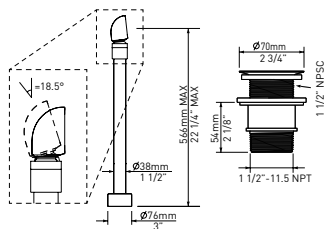

K-51 Freestanding Victoria + Albert® Bathtub Drain For Sub-Floor Installation Box

Model	WH	PC	BN	PN	BK	AG	PB	UB	ORB
K-51-	538	538	728	728	728	808	808	808	808

- Bathtub drain for sub-floor installation box
- Bathtub drain featuring a contemporary toe-tap plug for sub-floor installations
- Toe-tap drain for ease of use
- Available in multiple finishes to complement a variety of bathtub fillers