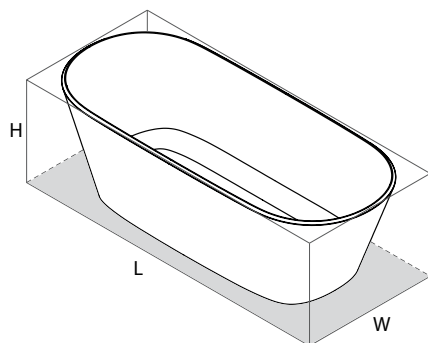

VE3 Vetralla 70" x 30" Freestanding Soaking Bathtub

Model	OF	NO
VE3M-N-SM-	6598	6598
VE3-N-SW-	6598	6598

- Made from naturally bright white Volcanic Limestone™, available in either gloss or matte finish
- Drain required and sold separately: For OF model, order K-51; For NO model, order K-40E
- Color paint options sold as separate SKU. See Color Paint Options tab.