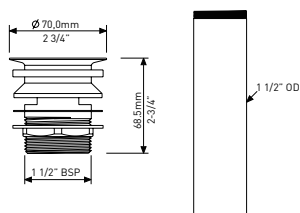

Model	WH	PC	BN	PN	BK	AG	ORB
K-13-	208	208	288	288	288	318	318

- Slotted drain for undermount/drop in bathtubs
- Drain with captive flip plug
- Available in multiple finishes to complement a variety of bathtub fillers