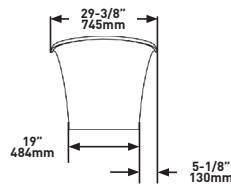

SPECIFICATIONS

LUSSARI
MARLBOROUGH
MOZZANO
SEROS
SHROPSHIRE
TERRASSA
TOULOUSE
TRIVENTO
VETRALLA
WORCESTER
YORK

TOULOUSE™ 2

60" x 29" Freestanding Soaking Bathtub
With No Overflow Hole

MODELS: TO2-N-SW-NO, TO2M-N-SM-NO

SHAPE

Oval

SIZE

Length: 59 3/4" (1519mm); Width: 29 3/8" (745mm);
Height: 25 3/8" (646mm)

MATERIAL

Volcanic Limestone

DRAIN HOLE

Center

WEIGHT

110 lbs (50 kg)

CAPACITY

50.7 gallons (192 liters)

INSTALLATION TYPE

Freestanding

DRAIN SET

Drain required and sold separately: order K-40E

K-40E IntelliDrain is "equipped with a waste outlet and an overflow outlet" and therefore, complies with the 2012, 2015, 2018 International Plumbing Code (IPC) despite these two outlets being in the same location. It also complies with the UPC, IRC, NSPC, and 2021 IPC codes.

STANDARDS

CSA B45.5-17; IAPMO Z124-2017

WARRANTY

Most products or parts carry "Limited Warranties" against manufacturing defects. Please visit houseofrohl.com/support for complete product and finish warranty.

FRONT VIEW

SIDE VIEW