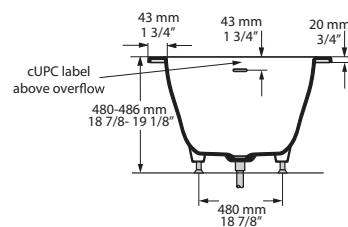

SPECIFICATIONS

KALDERA 3

66" x 36" Undermount Or Drop-In Bathtub With Internal Overflow

MODELS: KAL3-N-SW-IO

SHAPE

Rectangular

SIZE

Length: 66" (1676mm); Width: 36" (914mm);
Height: 18 7/8" - 19 1/8" (480-486mm)

MATERIAL

Volcanic Limestone

DRAIN HOLE

Off-Center

WEIGHT

126 lbs (57 kg)

CAPACITY

69 gallons (261 liters)

INSTALLATION TYPE

Undermount/Drop-In

DRAIN SET

Drain required and sold separately: order K-13

STANDARDS

CSA B45.5-17; IAPMO Z124-2017

WARRANTY

Most products or parts carry "Limited Warranties" against manufacturing defects. Please visit houseofrohl.com/support for complete product and finish warranty.

TOP VIEW

FRONT VIEW

SIDE VIEW