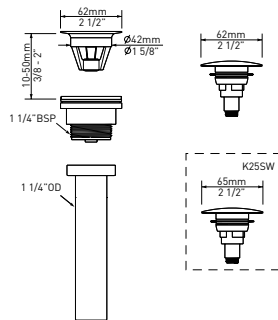

LUSSARI

MARLBOROUGH

MOZZANO

SEROS

SHROPSHIRE

TERRASSA

TOULOUSE

TRIVENTO

VETRALLA

WORCESTER

YORK

K-25 Lavatory Universal Push Drain

Model	SW	SM	PC	BN	PN	BK	PB	UB	ORB
K-25-	188	188	188	258	258	258	288	288	288

- For sinks with or without overflow hole
- "Push control" plug