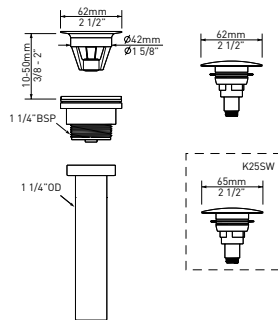

K-25 Lavatory Universal Push Drain

Model	SW	PC	BN	PN	BK	PB	UB	ORB
K-25-	188	188	258	258	258	288	288	288

- For sinks with or without overflow hole
- "Push control" plug