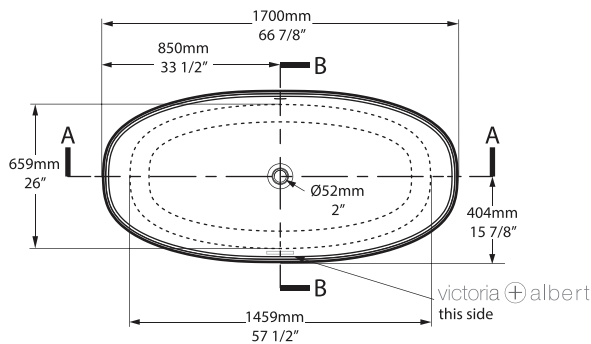

FRONT VIEW

SIDE VIEW

67" x 32" Freestanding Soaking Bathtub With Void And Overflow Hole

MODELS: BA2-N-SW-OF, BA2-N-SW-OF

SHAPE

Oval

SIZE

Length: 66 7/8" (1700mm); Width: 31 3/4" (808mm); Height: 21 1/4" (540mm)

TOP VIEW

FRONT VIEW

SIDE VIEW

SPECIFICATIONS

BARCELONA

70" x 34" Freestanding Soaking Bathtub
With No Overflow Hole

MODELS: BAR-N-SW-NO, BARM-N-SW-NO

SHAPE

Oval

SIZE

Length: 70 1/4" (1785mm); Width: 33 5/8" (854mm);
Height: 21 3/4" (552mm)

MATERIAL

Volcanic Limestone

DRAIN HOLE

Center

WEIGHT