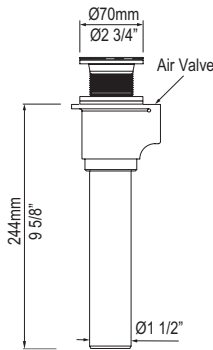

K-40E IntelliDrain™ Push Drain for Victoria + Albert® Bathtubs Without an Overflow Hole

Model	WH	PC	BN	PN	BK	UB
K-40E-	438	438	598	598	598	658

- IntelliDrain™ is equipped with a waste outlet and an overflow outlet.
- Patented magnetic technology measures water pressure to activate drain at 15 3/4" (40 cm) depth
- Silicone cap included to fill beyond 15 3/4" (40 cm) bathing depth
- Recommended for use with K-70 island drain
- Suitable for bathtubs without a pre-drilled overflow
- Available in multiple finishes to complement a variety of bathtub fillers