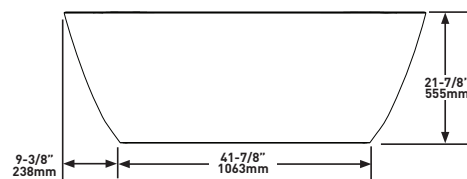

SPECIFICATIONS

LUSSARI™ 1

61" x 28" Freestanding Soaking Bathtub
With No Overflow Hole

MODELS: LU1-N-SW-NO, LU1M-N-SM-NO

SHAPE

Oval

SIZE

Length: 60 5/8" (1540mm); Width: 27 1/2" (700mm);
Height: 21 7/8" (555mm)

MATERIAL

Volcanic Limestone

DRAIN HOLE

Center

WEIGHT

150 lbs (68 kg)

CAPACITY

70 gallons (265 liters)

INSTALLATION TYPE

Freestanding

DRAIN SET

Drain required and sold separately: order K-40E

K-36E and K-40E IntelliDrain is "equipped with a waste outlet and an overflow outlet" and therefore, complies with the 2012, 2015, 2018 International Plumbing Code (IPC) despite these two outlets being in the same location. It also complies with the UPC, IRC, NSPC, and 2021 IPC codes.

STANDARDS

CSA B45.5-17; IAPMO Z124-2017

WARRANTY

Most products or parts carry "Limited Warranties" against manufacturing defects. Please visit houseofrohl.com/support for complete product and finish warranty.

SIDE VIEW