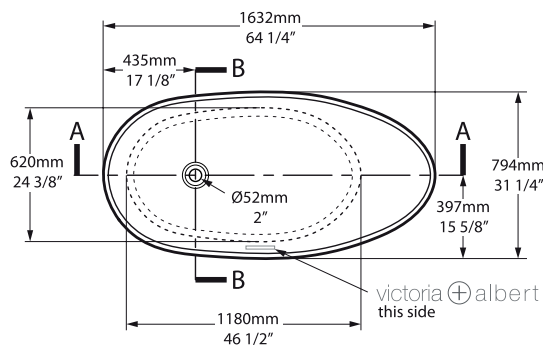

SHAPE

Curved

SIZE

Length: 64 1/4" (1632mm); Width: 31 1/4" (794mm);
Front Height: 27 5/8" (703mm);
Back Height: 33 7/8" (859mm)

MATERIAL

Volcanic Limestone

DRAIN HOLE

Off-Center

FRONT VIEW

SIDE VIEW

64" x 32" Freestanding Soaking Bathtub
With Void And Overflow Hole

MODELS: AML-N-SW-OF, AMLM-N-SM-OF

SHAPE

Curved

SIZE

Length: 64 1/4" (1632mm); Width: 31 1/4" (794mm);
Front Height: 27 5/8" (703mm);
Back Height: 33 7/8" (859mm)