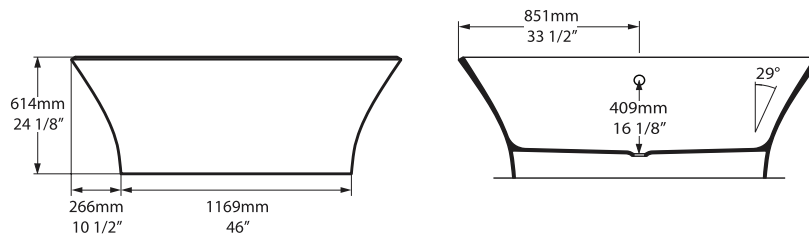

Most products or parts carry "Limited Warranties" against manufacturing defects. Please visit houseofrohl.com/support for complete product and finish warranty.

TOP VIEW

FRONT VIEW

SIDE VIEW

l = 1701mm/67"
w = 793mm/31¼"
h = 614mm/24½"