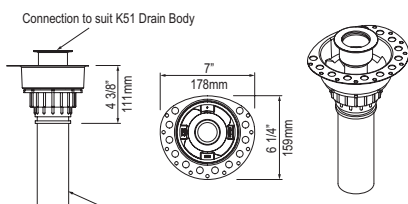

2" Sch. 40 PVC or ABS Tube