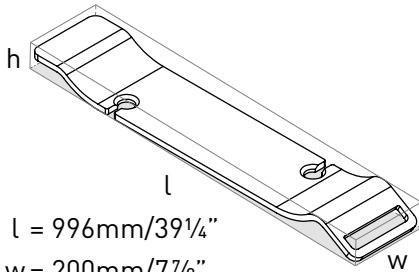

TOM-11 Tombolo 11 Bathtub Rack

l = 996mm/39¹/₄"
w = 200mm/7⁷/₈"
h = 73mm/2⁷/₈"

Model	OAK	WAL	WHT	BLK
TOM-11-	618	618	618	618

- Contemporary bathtub rack in either Oak, Walnut or White finish
- Integrated wine glass holders add functionality to the bathtub
- Compatible with the following Victoria + Albert® bathtubs: Barcelona, Barcelona 3 and Elwick
- Will fit freestanding bathtubs with a side-to-side width between 31 3/8" (79.6 cm) and 34 5/8" (87.8 cm)