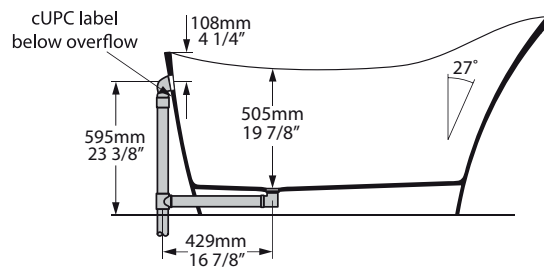

64" x 32" Freestanding Soaking Bathtub
With Void And Overflow Hole

MODELS: AML-N-SW-OF, AMLM-N-SM-OF

SHAPE

Curved

SIZE

Length: 64 1/4" (1632mm); Width: 31 1/4" (794mm);
Front Height: 27 5/8" (703mm);
Back Height: 33 7/8" (859mm)

MATERIAL

Volcanic Limestone

DRAIN HOLE

Off-Center

WEIGHT

154 lbs (70kg)

CAPACITY

75 gallons (284 liters)

INSTALLATION TYPE

Freestanding

DRAIN SET

Drain required and sold separately: order K-50

STANDARDS

CSA B45.5; IAPMO Z124

WARRANTY

Most products or parts carry "Limited Warranties" against manufacturing defects.
Please visit houseofrohl.com/support for complete product and finish warranty.

SIDE VIEW