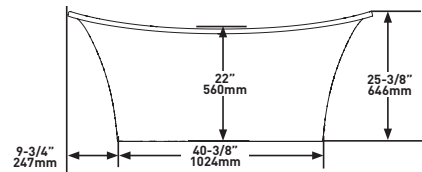

SPECIFICATIONS

LUSSARI
MARLBOROUGH
MOZZANO
SEROS
SHROPSHIRE
TERRASSA
TOULOUSE
TRIVENTO
VETRALLA
WORCESTER
YORK

TOULOUSE™ 2

60" x 29" Freestanding Soaking Bathtub
With No Overflow Hole

MODELS: TO2-N-SW-NO, TO2M-N-SM-NO

SHAPE

Oval

SIZE

Length: 59 3/4" (1519mm); Width: 29 3/8" (745mm);
Height: 25 3/8" (646mm)

MATERIAL

Volcanic Limestone

DRAIN HOLE

Center

WEIGHT

110 lbs (50 kg)

CAPACITY

50.7 gallons (192 liters)

INSTALLATION TYPE

Freestanding

DRAIN SET

Drain required and sold separately: order K-40E

K-40E IntelliDrain is "equipped with a waste outlet and an overflow outlet" and therefore, complies with the 2012, 2015, 2018 International Plumbing Code (IPC) despite these two outlets being in the same location. It also complies with the UPC, IRC, NSPC, and 2021 IPC codes.

STANDARDS

CSA B45.5-17; IAPMO Z124-2017

WARRANTY

Most products or parts carry "Limited Warranties" against manufacturing defects. Please visit houseofrohl.com/support for complete product and finish warranty.

FRONT VIEW

SIDE VIEW