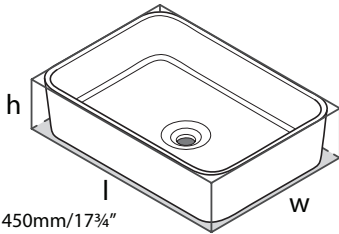

l = 450mm/17³/₄"
w = 325mm/12³/₄"
h = 111mm/4³/₈"

EDG-45 Edge 18" x 13" Rounded Rectangle Vessel Lavatory Sink

Model	NO
VB-EDG-45-__	828

- Made from naturally bright white Volcanic Limestone™
- Drain required and sold separately: Order K-25 or K-28
- Color paint options sold as separate SKU. See Color Paint Options tab.