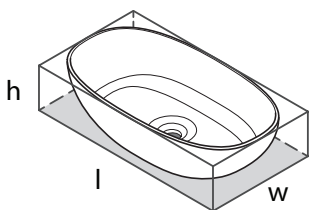

l = 480mm/18 7/8"
w = 301mm/11 7/8"
h = 120mm/4 3/4"

BAR-48 Barcelona 19" x 12" Oval Vessel Lavatory Sink

Model	NO
VB-BAR-48-__	828
VB-BAR48M-SM-__	828

- Made from naturally bright white Volcanic Limestone™, available in either gloss or matte finish
- Drain required and sold separately: Order K-25 or K-28
- Color paint options sold as separate SKU. See Color Paint Options tab.