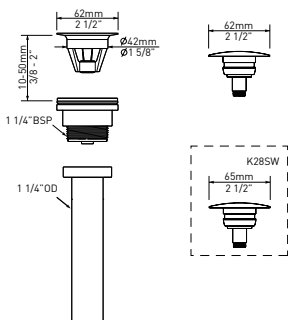

K-28 Lavatory Universal Open Drain

Model	SW	SM	PC	BN	PN	BK	PB	UB	ORB
K-28-__	168	168	168	228	228	228	258	258	258

- Free-flow drain adds further piece of mind to sinks that have no overflow hole, by reducing flooding risk
- For sinks with or without overflow hole
- Sink drain with fixed opening. Cannot be pushed down to seal