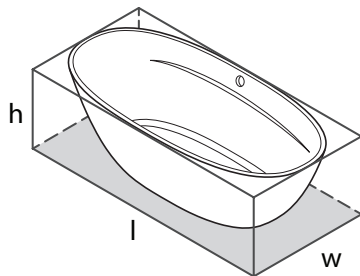

l = 1702mm/67"
w = 793mm/31 1/4"
h = 528mm/20 3/4"

TER Terrassa 67" x 32" Freestanding Soaking Bathtub

Model	NO	OF
TER-N-SW-	7908	7908

- Made from naturally bright white Volcanic Limestone™
- Drain required and sold separately: For OF model, order K-51; For NO model, order K-40E
- Color paint options sold as separate SKU. See Color Paint Options tab.