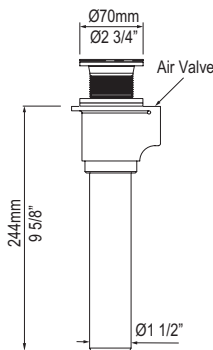

K-40E IntelliDrain™ Push Drain for Victoria + Albert® Bathtubs Without an Overflow Hole

Model	WH	PC	BN	PN	BK	UB
K-40E-	438	438	598	598	598	658

- IntelliDrain™ is equipped with a waste outlet and an overflow outlet.
- Patented magnetic technology measures water pressure to activate drain at 15 3/4" (40 cm) depth
- Silicone cap included to fill beyond 15 3/4" (40 cm) bathing depth
- Recommended for use with K-70 island drain
- Suitable for bathtubs without a pre-drilled overflow
- Available in multiple finishes to complement a variety of bathtub fillers