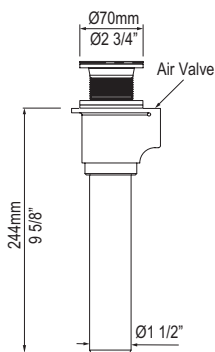

K-40E IntelliDrain™ Push Drain for Victoria + Albert® Bathtubs Without an Overflow Hole

Model	WH	PC	BN	PN	BK	UB
K-40E-	438	438	598	598	598	658

- IntelliDrain™ is equipped with a waste outlet and an overflow outlet.
- Patented magnetic technology measures water pressure to activate drain at 15 3/4" (40 cm) depth
- Silicone cap included to fill beyond 15 3/4" (40 cm) bathing depth
- Recommended for use with K-70 island drain
- Suitable for bathtubs without a pre-drilled overflow
- Available in multiple finishes to complement a variety of bathtub fillers