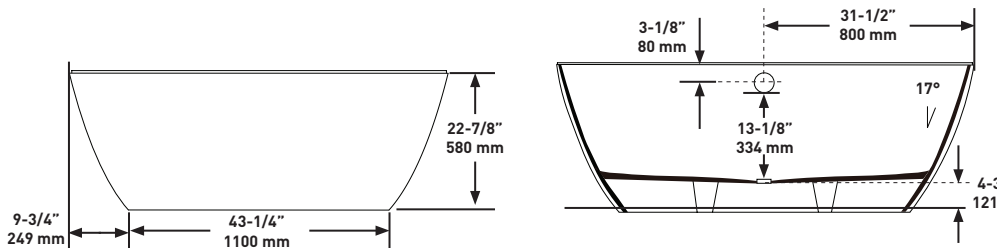

TOP VIEW

FRONT VIEW

SIDE VIEW

63" x 30" Freestanding Back to Wall Bathtub with Void and Tile Flange

MODELS: LU4-N-TF-SW-NO, LU4M-N-TF-SM-NO

SHAPE

Oval

SIZE