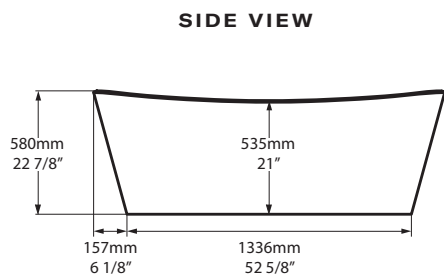

WARRANTY

Most products or parts carry "Limited Warranties" against manufacturing defects.
Please visit houseofrohl.com/support for complete product and finish warranty.