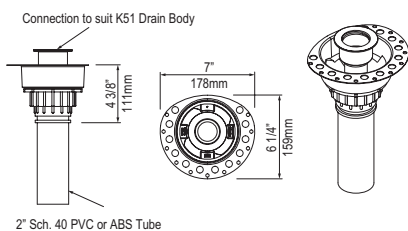

K-40E IntelliDrain™ Push Drain for Victoria + Albert® Bathtubs Without an Overflow Hole

Model	WH	PC	BN	PN	BK	UB
K-40E-	438	438	598	598	598	658

- IntelliDrain™ is equipped with a waste outlet and an overflow outlet.
- Patented magnetic technology measures water pressure to activate drain at 15 3/4" (40 cm) depth
- Silicone cap included to fill beyond 15 3/4" (40 cm) bathing depth
- Recommended for use with K-70 island drain
- Suitable for bathtubs without a pre-drilled overflow
- Available in multiple finishes to complement a variety of bathtub fillers