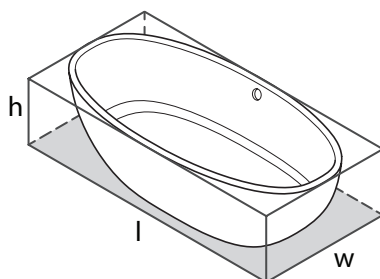

l = 1792mm/70½"
w = 865mm/34"
h = 552mm/21¾"

BA3 Barcelona 71" x 34" Freestanding Soaking Bathtub With Void

Model	NO	OF
BA3M-N-SM-	8468	8468
BA3-N-SW-	8468	8468

- Made from naturally bright white Volcanic Limestone™, available in either gloss or matte finish
- Drain required and sold separately: For OF model, order K-50; For NO model, order K-36E
- Void space underneath tub to accommodate drain plumbing
- Color paint options sold as separate SKU. See Color Paint Options tab.