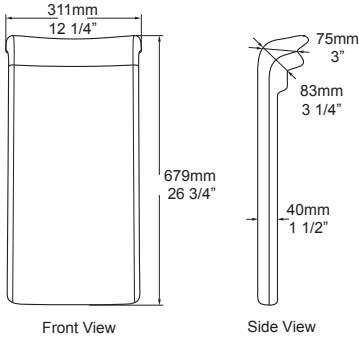

BR-BAR Backrest For Barcelona And Terrassa Bathtubs

Model	AN
BR-BAR-AN	518

- Dedicated backrest design for the Barcelona and Terrassa bathtubs
- Measures 12.25" (31.11 cm) W x 26.75" (67.95 cm) H
- Stylish Anthracite Gray