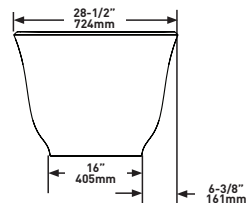

FRONT VIEW

SIDE VIEW

60" x 29" Freestanding Soaking Bathtub
With Overflow Hole

MODELS: AMT2-N-SW-OF, AMT2M-N-SM-OF

SHAPE

Rectangular

SIZE

Length: 59 3/4" (1519mm); Width: 28 1/2" (724mm);
Height: 21 5/8" (550mm)