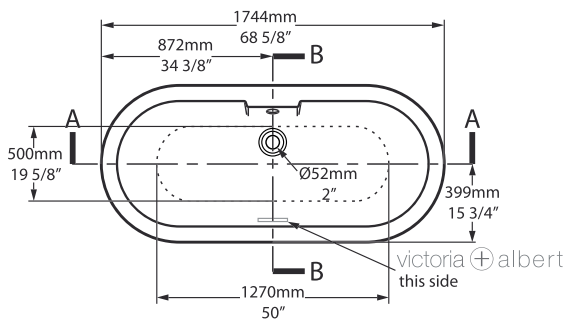

WARRANTY

Most products or parts carry "Limited Warranties" against manufacturing defects.
Please visit houseofrohl.com/support for complete product and finish warranty.

TOP VIEW