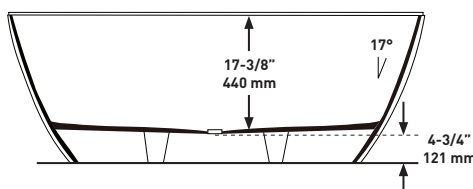

63" x 30" Freestanding Back to Wall Bathtub with Void and Tile Flange

MODELS: LU4-N-TF-SW-NO, LU4M-N-TF-SM-NO

SHAPE

Oval

SIZE

Length: 62 7/8" (1599mm);
Width: 29 1/2" (750mm);
Height: 22 7/8" (580mm)

MATERIAL

Volcanic Limestone

DRAIN HOLE

Center

WEIGHT

171 lbs (77.5 kg)

CAPACITY

80 gallons (303 liters)

INSTALLATION TYPE

Back to Wall, Tile flange

DRAIN SET

Drain required and sold separately: order K36 or K40

STANDARDS

CSA B45.5; IAPMO Z124

WARRANTY

Most products or parts carry "Limited Warranties" against manufacturing defects. For US customers please visit houseofrohl.com/support and for Canadian customers please visit houseofrohl.ca/support for complete product and finish warranty.

FRONT VIEW