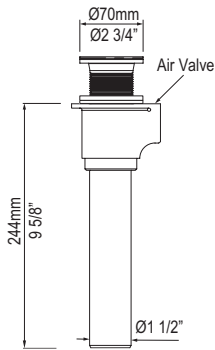

K-36E IntelliDrain™ Push Drain for Victoria + Albert® Bathtubs Without an Overflow Hole

Model	WH	PC	BN	PN	BK	UB
K-36E-	438	438	598	598	598	658

- IntelliDrain™ is equipped with a waste outlet and an overflow outlet.
- Patented magnetic technology measures water pressure to activate drain at 14" (35.56 cm) depth
- Silicone cap included to fill beyond 14" (35.56 cm) bathing depth
- Recommended for use with K-70 island drain
- Suitable for bathtubs without a pre-drilled overflow
- Available in multiple finishes to complement a variety of bathtub fillers