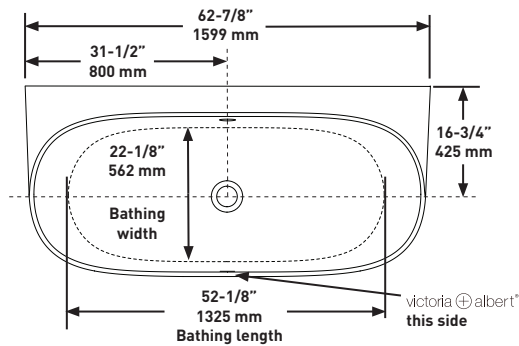

WARRANTY

Most products or parts carry "Limited Warranties" against manufacturing defects.

For US customers please visit houseofrohl.com/support and for Canadian customers please visit houseofrohl.ca/support for complete product and finish warranty.

TOP VIEW

FRONT VIEW