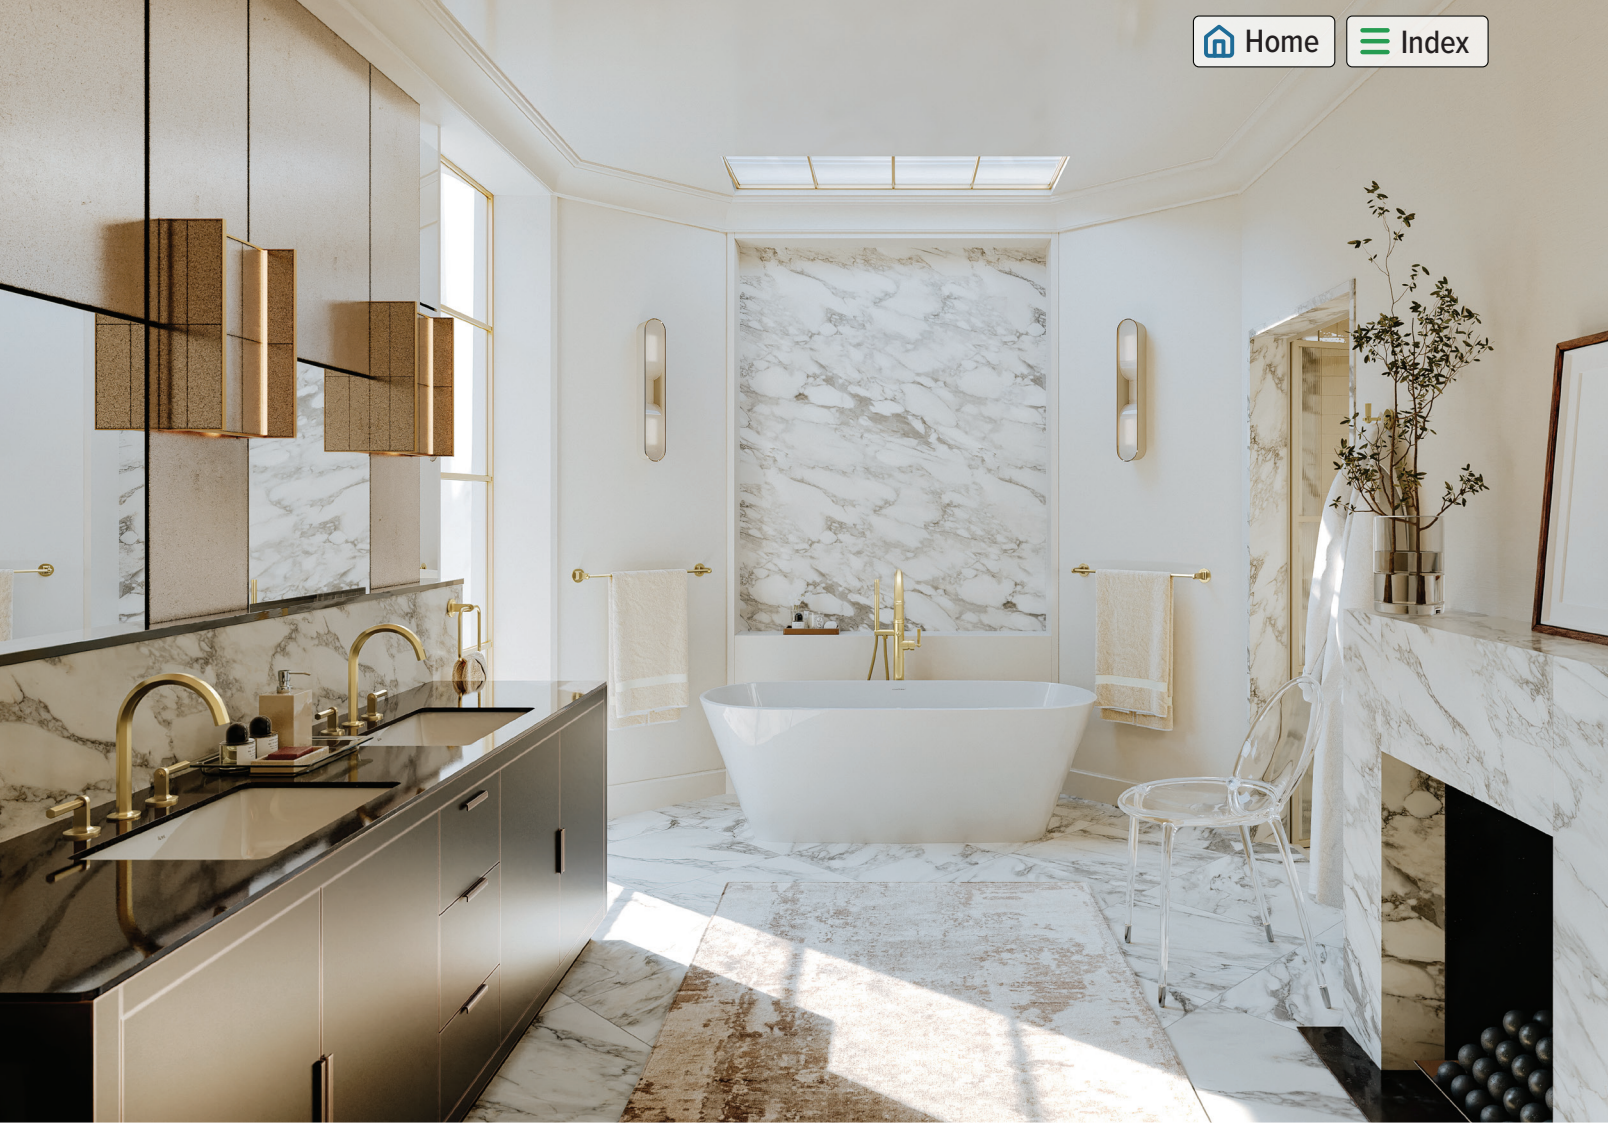

SELF-SERVICE EXPANDED

WELCOME TO PORTAL

Our new self-service business site expands your capabilities with features to help you check inventory, view returns and see your order history with tracking details and more to help you manage your business efficiently.

Register at connect.houseofrohl.com

NEW SYSTEM CAPABILITIES INCLUDE

- Place new orders
- Submit new RGA request
- Check order status
- Check inventory
- Obtain order confirmations
- Integrated message area with robust editing tools for the system administration
- Get order shipment tracking details
- View and print packing slips
- Details on multi-ship orders
- Customer Administration roles by account for self-service user maintenance
- Search, view and track returns
- Download return authorization