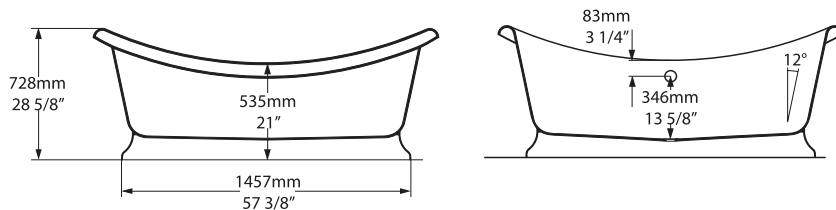

SPECIFICATIONS

LUSSARI
MARLBOROUGH
MOZZANO
SEROS
SHROPSHIRE
TERRASSA
TOULOUSE
TRIVENTO
VETRALLA
WORCESTER
YORK

MARLBOROUGH

75" x 36" Freestanding Soaking Bathtub With Void And Overflow Hole

MODELS: MAR-N-SW-OF + MAR-B-SW-OF

SHAPE

Oval

SIZE

Length: 74 7/8" (1901mm); Width: 34 1/4" (870mm); Height: 28 5/8" (728mm)

MATERIAL

Volcanic Limestone

DRAIN HOLE

Center

WEIGHT

176 lbs (80 kg)

CAPACITY

64 gallons (242 liters)

INSTALLATION TYPE

Freestanding

DRAIN SET

Drain required and sold separately: order K-50

STANDARDS

CSA B45.5-17; IAPMO Z124-2017

WARRANTY

Most products or parts carry "Limited Warranties" against manufacturing defects. Please visit houseofrohl.com/support for complete product and finish warranty.

FRONT VIEW

SIDE VIEW