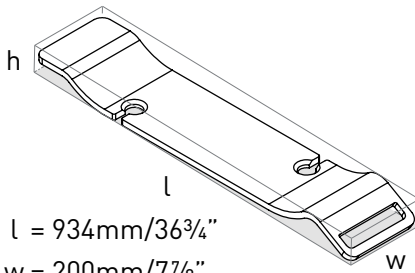

TOM-09 Tombolo 09 Bath Rack

l = 934mm/36 3/4"
w = 200mm/7 7/8"
h = 73mm/2 7/8"

Model	OAK	WAL	WHT	BLK
TOM-09-	618	618	618	618

- Contemporary bathtub rack in either Oak, Walnut or White finish
- Integrated wine glass holders add functionality to the bathtub
- Compatible with the following Victoria + Albert® bathtubs: Amalfi, Amiata, Barcelona 2, Corvara™, Edge, ios, Ionian, Lussari 3, Marlborough, Terrassa, Toulouse, Warndon and Worcester
- Will fit freestanding bathtubs with a side-to-side width between 28 7/8" (73.4 cm) and 32 1/8" (81.6 cm)

VB-LUS-55 Lussari™ 21" x 13" Oval Vessel Lavatory Sink

Model	IO
VB-LUS-55-	838
VB-LUS55M-SM-	838

- Made from naturally bright white Volcanic Limestone™, available in either gloss or matte finish
- Drain required and sold separately: Order K-25 or K-28
- Color paint options sold as separate SKU. See Color Paint Options tab.
- Includes an Internal Overflow