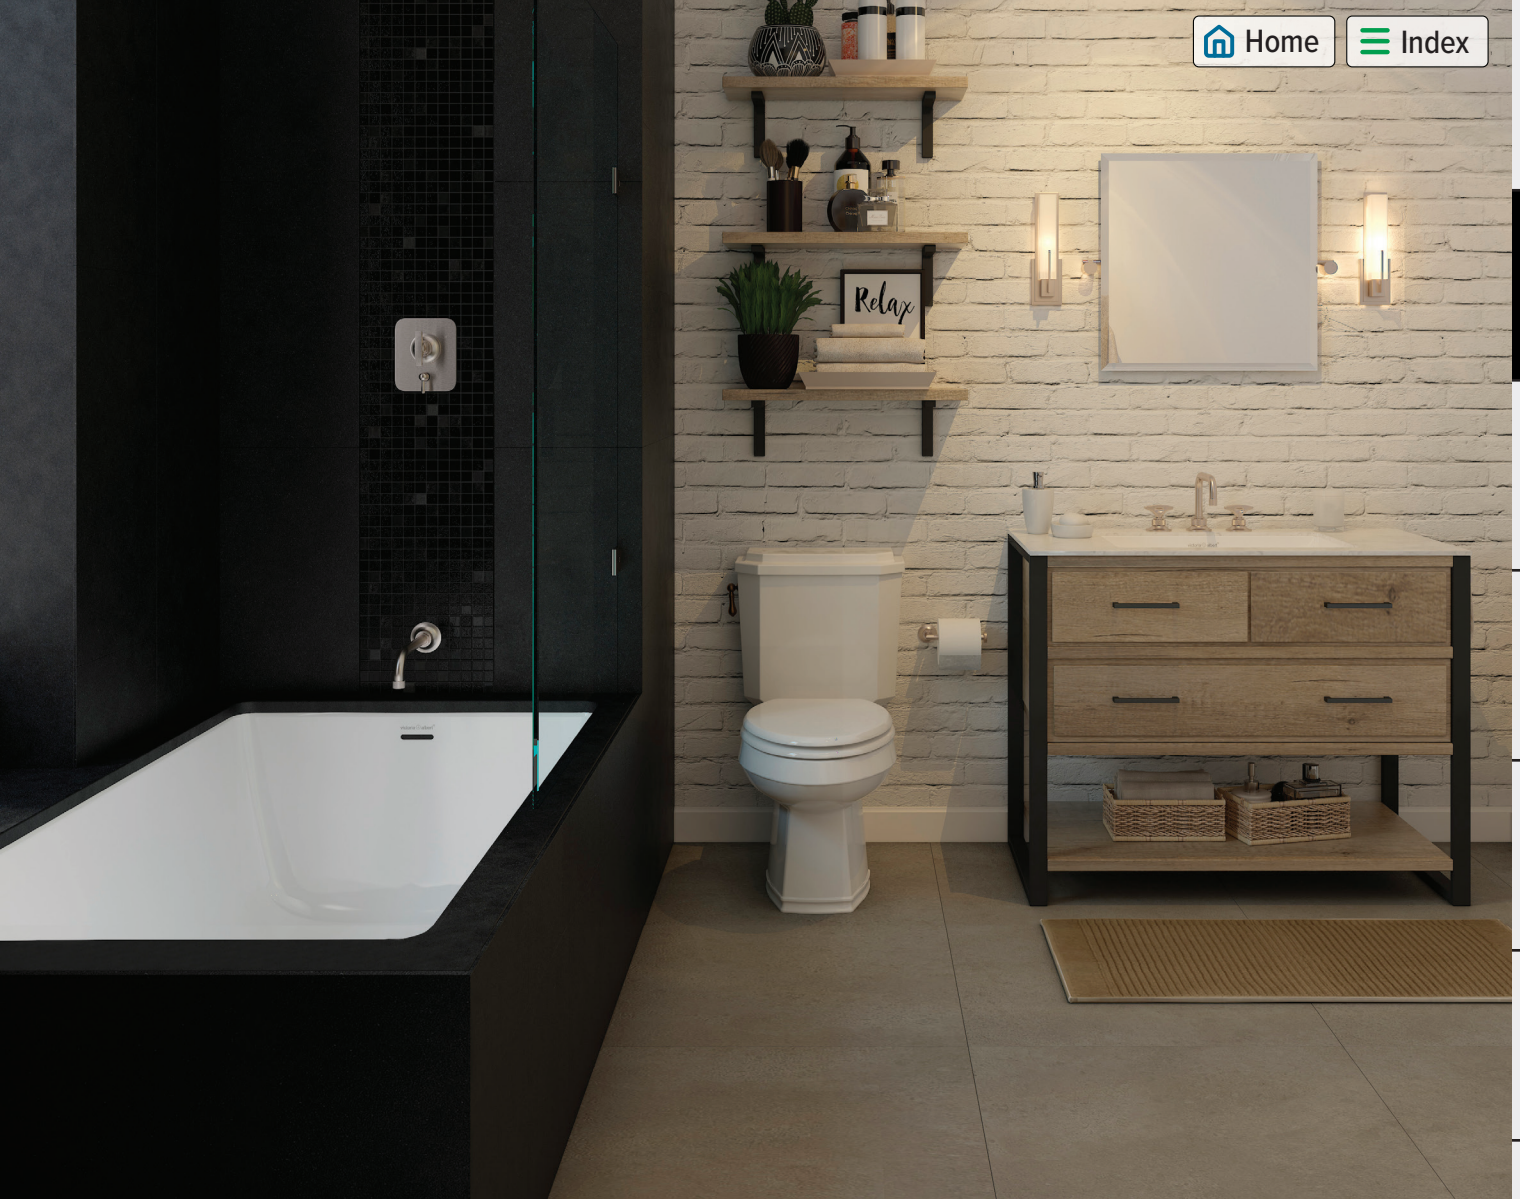

victoria albert®

KALDERA

The clean, rectangular profile of the Kaldera is designed for sublime bathing. This Collection of undermount and drop-in bathtubs comes in multiple sizes for all spaces. The Kaldera's faceted edges create crisp contours that enhance its ergonomic shape, for a singularly indulgent bathing experience. With a tapered angle of recline, the Kaldera makes leaning back, letting go, and lingering longer even more lush. The Kaldera's minimalist impression expresses elegance in every line.