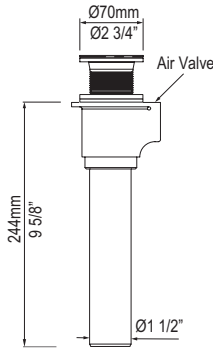

K-36E IntelliDrain™ Push Drain for Victoria + Albert® Bathtubs Without an Overflow Hole

Model	WH	PC	BN	PN	BK	UB
K-36E-	438	438	598	598	598	658

- IntelliDrain™ is equipped with a waste outlet and an overflow outlet.
- Patented magnetic technology measures water pressure to activate drain at 14" (35.56 cm) depth
- Silicone cap included to fill beyond 14" (35.56 cm) bathing depth
- Recommended for use with K-70 island drain
- Suitable for bathtubs without a pre-drilled overflow
- Available in multiple finishes to complement a variety of bathtub fillers