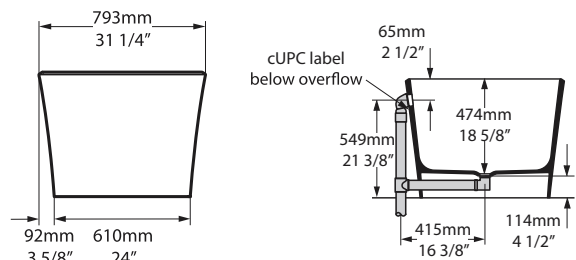

Most products or parts carry "Limited Warranties" against manufacturing defects. Please visit houseofrohl.com/support for complete product and finish warranty.

TOP VIEW

FRONT VIEW

SIDE VIEW

l = 1701mm/67"
w = 793mm/31¼"
h = 614mm/24½"