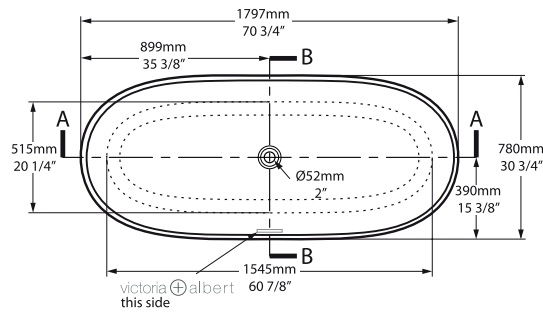

WARRANTY

Most products or parts carry "Limited Warranties" against manufacturing defects. Please visit houseofrohl.com/support for complete product and finish warranty.

TOP VIEW