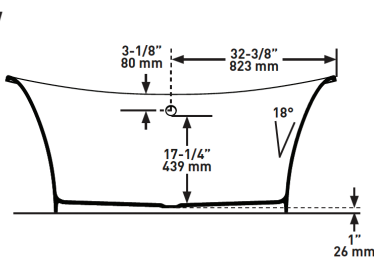

SPECIFICATIONS

TOULOUSE

71" x 32" Freestanding Soaking Bathtub
With Void And No Overflow Hole

MODELS: TOU-N-SW-NO

SHAPE

Oval

SIZE

Length: 71 1/8" (1808mm); Width: 31 1/2" (800mm);
Height: 28 1/4" (717mm)