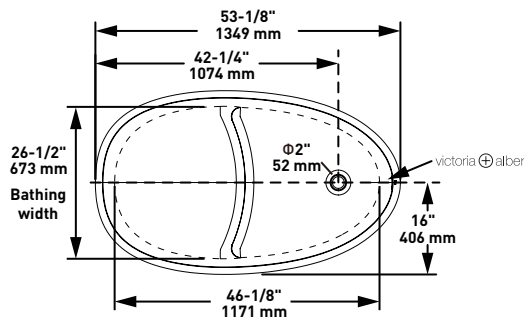

SIDE VIEW

WARRANTY

25 years residential
8 years commercial
Visit vandabaths.com for more information

TOP VIEW

FRONT VIEW