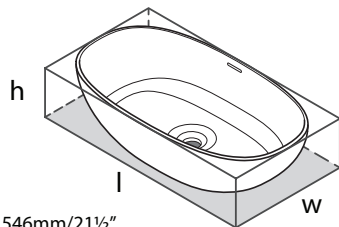

l = 546mm/21½"
w = 329mm/13"
h = 139mm/5½"

BAR-55 Barcelona 22" x 13" Oval Vessel Lavatory Sink

Model	IO
VB-BAR-55-	848
VB-BAR55M-SM-	848

- Made from naturally bright white Volcanic Limestone™, available in either gloss or matte finish
- Drain required and sold separately: Order K-25 or K-28
- Includes an Internal Overflow
- Color paint options sold as separate SKU. See Color Paint Options tab.