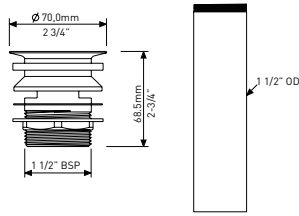

K-13 Drain for Undermount/Drop-In Bathtubs

Model	WH	PC	BN	PN	BK	AG	ORB
K-13-	208	208	288	288	288	318	318

- Slotted drain for undermount/drop in bathtubs
- Drain with captive flip plug
- Available in multiple finishes to complement a variety of bathtub fillers