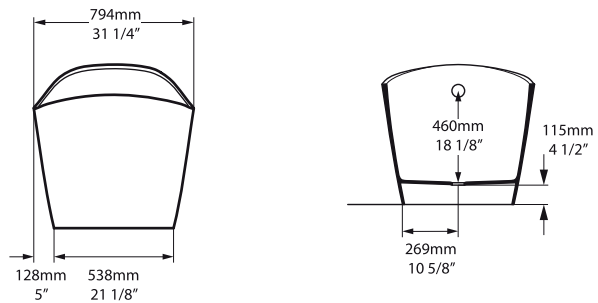

64" x 32" Freestanding Soaking Bathtub
With Void And Overflow Hole

MODELS: AML-N-SW-OF, AMLM-N-SM-OF

SHAPE

Curved

SIZE

Length: 64 1/4" (1632mm); Width: 31 1/4" (794mm);
Front Height: 27 5/8" (703mm);
Back Height: 33 7/8" (859mm)

MATERIAL

Volcanic Limestone

DRAIN HOLE

Off-Center

WEIGHT

154 lbs (70kg)

CAPACITY

75 gallons (284 liters)

INSTALLATION TYPE

Freestanding

DRAIN SET

Drain required and sold separately: order K-50

STANDARDS

CSA B45.5; IAPMO Z124

WARRANTY

Most products or parts carry "Limited Warranties" against manufacturing defects.
Please visit houseofrohl.com/support for complete product and finish warranty.

FRONT VIEW