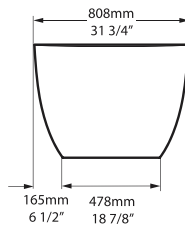

FRONT VIEW

SIDE VIEW

67" x 32" Freestanding Soaking Bathtub With Void And Overflow Hole

MODELS: BA2-N-SW-OF, BA2-N-SW-OF

SHAPE

Oval

SIZE

Length: 66 7/8" (1700mm); Width: 31 3/4" (808mm); Height: 21 1/4" (540mm)