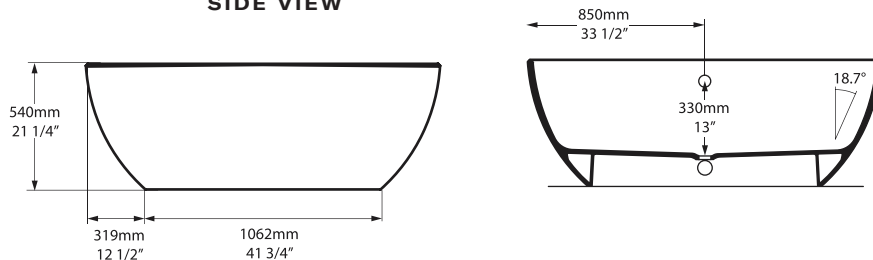

67" x 32" Freestanding Soaking Bathtub With Void And Overflow Hole

MODELS: BA2-N-SW-OF, BA2-N-SW-OF

SHAPE

Oval

SIZE

Length: 66 7/8" (1700mm); Width: 31 3/4" (808mm); Height: 21 1/4" (540mm)

MATERIAL

Volcanic Limestone

DRAIN HOLE

Center

WEIGHT

192 lbs (87 kg)

CAPACITY

69 gallons (261 liters)

INSTALLATION TYPE

Freestanding

DRAIN SET

Drain required and sold separately: order K-50

STANDARDS

CSA B45.5; IAPMO Z124

WARRANTY

Most products or parts carry "Limited Warranties" against manufacturing defects. Please visit houseofrohl.com/support for complete product and finish warranty.

FRONT VIEW

SIDE VIEW