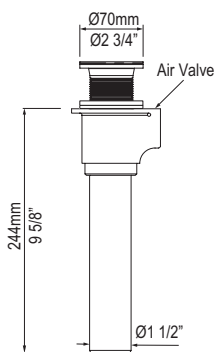

K-40E IntelliDrain™ Push Drain for Victoria + Albert® Bathtubs Without an Overflow Hole

Model	WH	PC	BN	PN	BK	UB
K-40E-	438	438	598	598	598	658

- IntelliDrain™ is equipped with a waste outlet and an overflow outlet.
- Patented magnetic technology measures water pressure to activate drain at 15 3/4" (40 cm) depth
- Silicone cap included to fill beyond 15 3/4" (40 cm) bathing depth
- Recommended for use with K-70 island drain
- Suitable for bathtubs without a pre-drilled overflow
- Available in multiple finishes to complement a variety of bathtub fillers