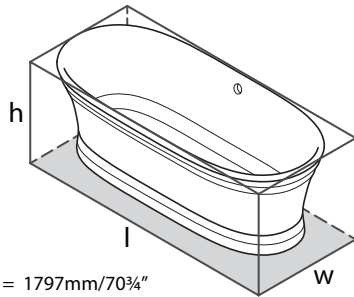

Most products or parts carry "Limited Warranties" against manufacturing defects.
Please visit houseofrohl.com/support for complete product and finish warranty.

TOP VIEW

FRONT VIEW

SIDE VIEW

l = 1797mm/70¾"
w = 780mm/30¾"
h = 608mm/23⅞"