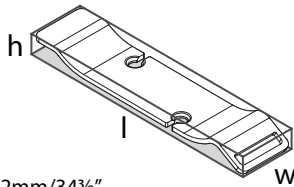

TOM-08 Tombolo 8 Bathtub Rack

l = 872mm/34 3/8"
w = 200mm/7 7/8"
h = 73mm/2 7/8"