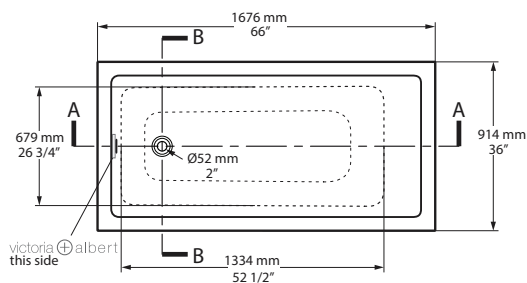

WARRANTY

Most products or parts carry "Limited Warranties" against manufacturing defects. Please visit houseofrohl.com/support for complete product and finish warranty.

TOP VIEW

FRONT VIEW