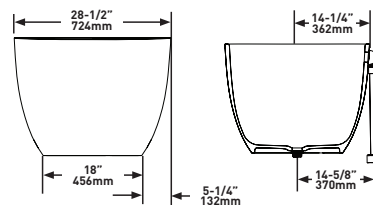

60" x 29" Freestanding Soaking Bathtub
With Overflow Hole

MODELS: BA4-N-SW-OF, BA4M-N-SM-OF

SHAPE

Oval

SIZE

Length: 59 3/4" (1519mm); Width: 28 1/2" (724mm);
Height: 21 1/2" (545mm)

MATERIAL

Volcanic Limestone

DRAIN HOLE

Center

WEIGHT

136 lbs (62 kg)

CAPACITY

69.74 gallons (264 liters)

INSTALLATION TYPE

Freestanding

DRAIN SET

Drain required and sold separately: order K-51

STANDARDS

CSA B45.5; IAPMO Z124

WARRANTY

Most products or parts carry "Limited Warranties" against manufacturing defects.
Please visit houseofrohl.com/support for complete product and finish warranty.

FRONT VIEW