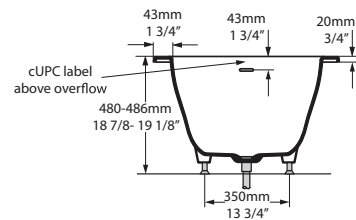

SPECIFICATIONS

KALDERA 1

60" x 30" Undermount Or Drop-In Bathtub With Overflow Hole

MODELS: KAL1-N-SW-IO

SHAPE

Rectangular

SIZE

Length: 60" (1524mm); Width: 30" (762mm); Height: 18 7/8" - 19 1/8" (480-486mm)

MATERIAL

Volcanic Limestone

DRAIN HOLE

Off-Center

WEIGHT

104 lbs (47 kg)

CAPACITY

48 gallons (182 liters)

INSTALLATION TYPE

Undermount/Drop-In

DRAIN SET

Drain required and sold separately: order K-13

STANDARDS

CSA B45.5-17; IAPMO Z124-2017

WARRANTY

Most products or parts carry "Limited Warranties" against manufacturing defects. Please visit houseofrohl.com/support for complete product and finish warranty.

TOP VIEW

FRONT VIEW

SIDE VIEW