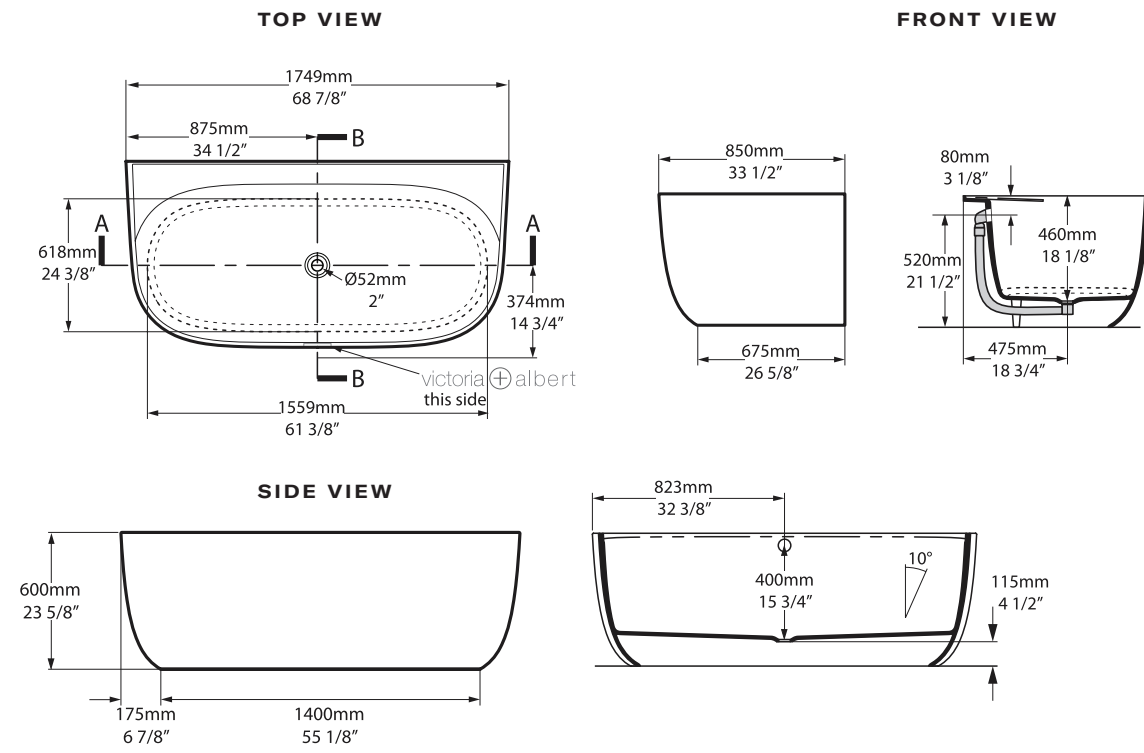

WARRANTY

Most products or parts carry "Limited Warranties" against manufacturing defects. Please visit houseofrohl.com/support for complete product and finish warranty.