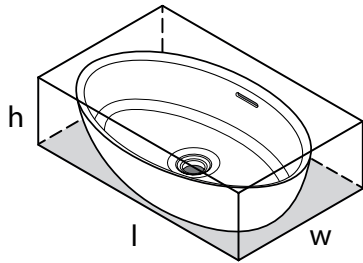

l = 550mm/21⁵/₈"
w = 341mm/13³/₈"
h = 160mm/6¹/₄"

COR-55 Corvara™ 22" x 13" Oval Vessel Lavatory Sink

Model	NO
VB-COR-55-IO	818
VB-COR55M-SM-IO	818

- Made from naturally bright white Volcanic Limestone™, available in either gloss or matte finish
- Drain required and sold separately: Order K-25 or K-28
- Includes an Internal Overflow
- Color paint options sold as separate SKU. See Color Paint Options tab.