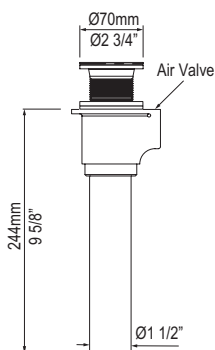

K-40E IntelliDrain™ Push Drain for Victoria + Albert® Bathtubs Without an Overflow Hole

Model	WH	PC	BN	PN	BK	UB
K-40E-	438	438	598	598	598	658

- IntelliDrain™ is equipped with a waste outlet and an overflow outlet.
- Patented magnetic technology measures water pressure to activate drain at 15 3/4" (40 cm) depth
- Silicone cap included to fill beyond 15 3/4" (40 cm) bathing depth
- Recommended for use with K-70 island drain
- Suitable for bathtubs without a pre-drilled overflow
- Available in multiple finishes to complement a variety of bathtub fillers