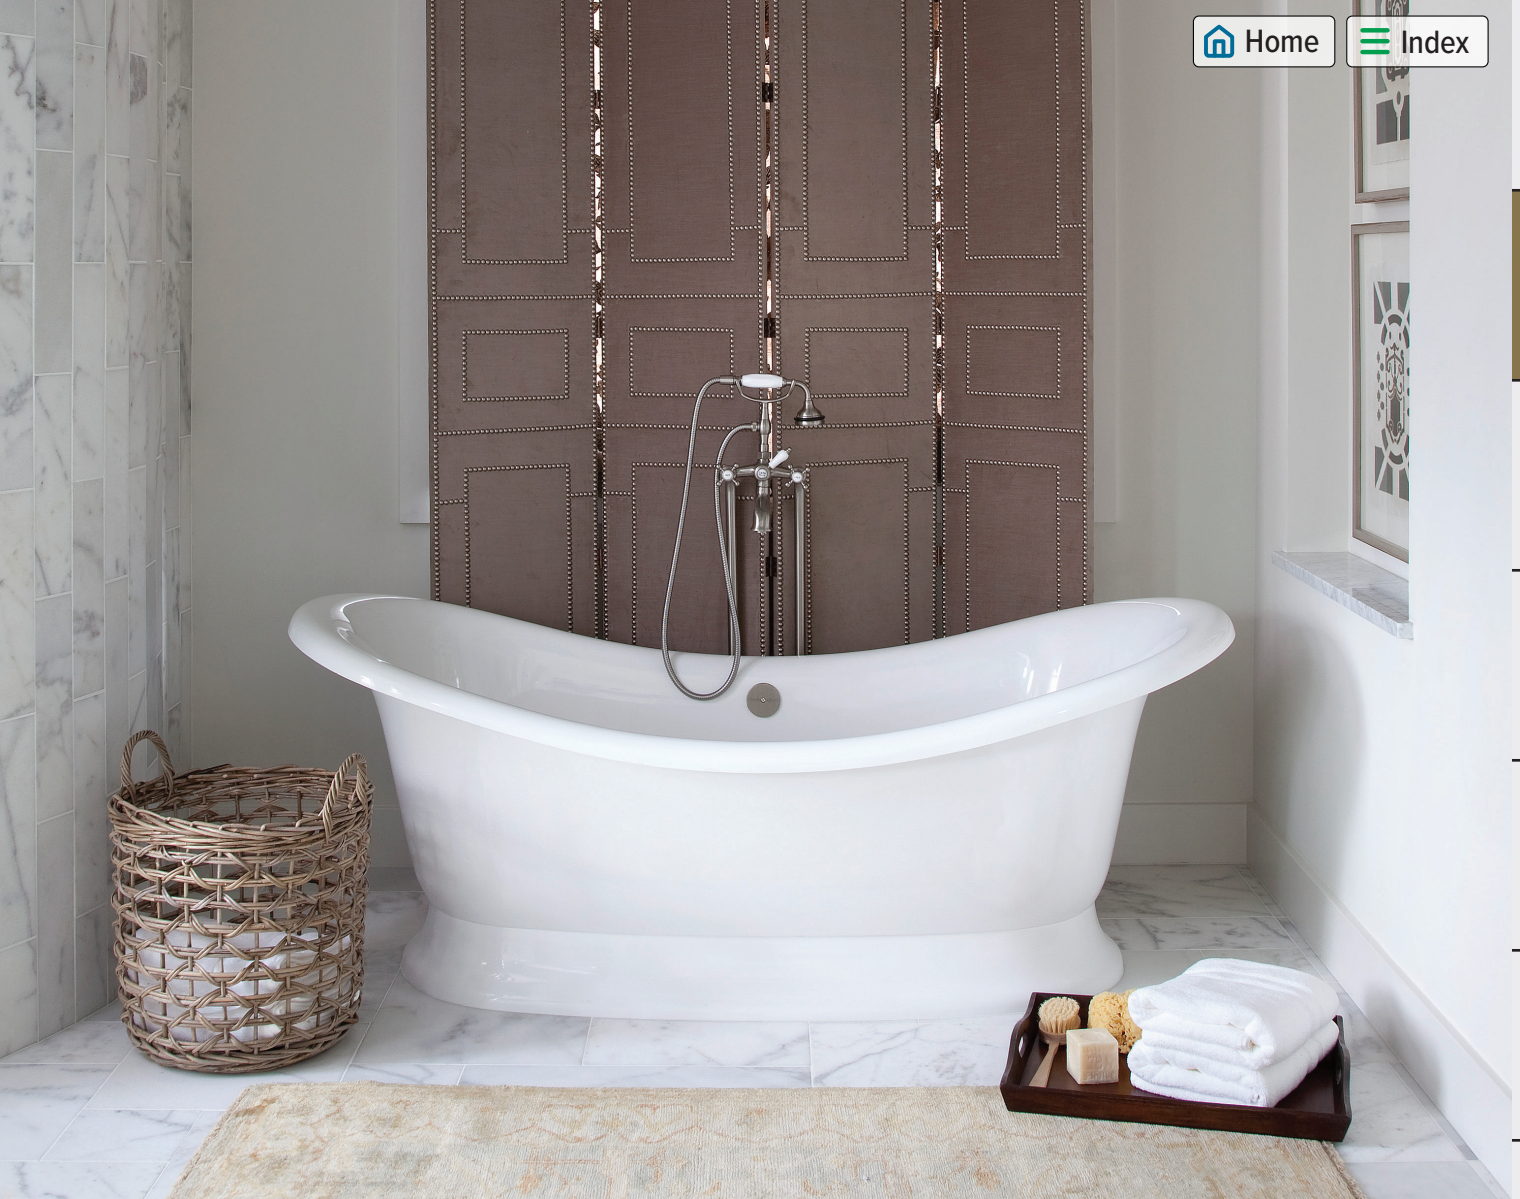

K-25 Lavatory Universal Push Drain

Model	SW	PC	BN	PN	BK	PB	UB	ORB
K-25-	188	188	258	258	258	288	288	288

- For sinks with or without overflow hole
- "Push control" plug

MARLBOROUGH

The Marlborough takes its name from a long lineage of English dukes, known for their monumental ancestral home, Blenheim Palace. Designed for an unparalleled bathing experience, it combines the long boat-like shape of the French bateau with a double-ended slipper bathtub. With room to bask in luxurious comfort, the Marlborough is made for long, soothing baths in tranquil settings. Poised on a plinth, the Marlborough's noble appearance makes it an unmistakable centerpiece, meant to be displayed, prized, and indulged in to the fullest.