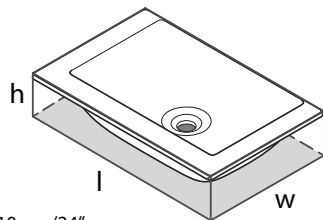

l = 610mm/24"
w = 420mm/16½"
h = 134mm/5¼"

KAL-62 Kaldera 21" x 17" Undermount Rectangular Lavatory Sink