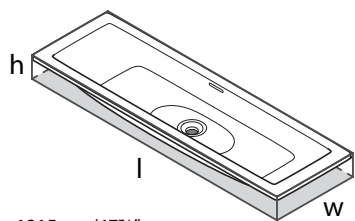

l = 1215mm/47⅞"
w = 380mm/15"
h = 148mm/5⅞"

ROS-122 Rossendale 48" x 15" Undermount or Drop-In Lavatory Sink

Model	IO
DU-ROS-122-IO	688

- Made from naturally bright white Volcanic Limestone™
- Drain required and sold separately: Order K-25 or K-28 if drain is needed
- Requires decking or support (not included)
- Includes an Internal Overflow