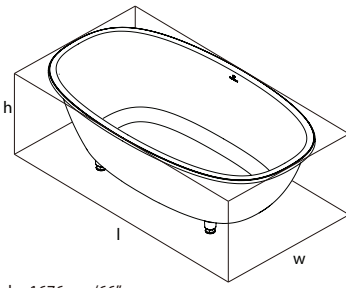

l = 1676mm/66"
w = 915mm/36 1/8"
h = 539mm/21 1/4"

BA7 Barcelona 66" x 36" Undermount Or Drop-In Bathtub

NEW

BA7-N-SW- 3648

- Made from naturally bright white Volcanic Limestone™
- Drain required and sold separately: Order K-13
- Includes an Internal Overflow
- 4 adjustable feet for leveling