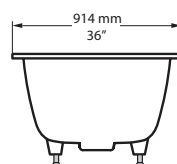

SPECIFICATIONS

KALDERA 3

66" x 36" Undermount Or Drop-In Bathtub With Internal Overflow

MODELS: KAL3-N-SW-IO

SHAPE

Rectangular

SIZE

Length: 66" (1676mm); Width: 36" (914mm);
Height: 18 7/8" - 19 1/8" (480-486mm)

MATERIAL

Volcanic Limestone

DRAIN HOLE

Off-Center

WEIGHT

126 lbs (57 kg)

CAPACITY

69 gallons (261 liters)

INSTALLATION TYPE

Undermount/Drop-In

DRAIN SET

Drain required and sold separately: order K-13

STANDARDS

CSA B45.5-17; IAPMO Z124-2017

WARRANTY

Most products or parts carry "Limited Warranties" against manufacturing defects. Please visit houseofrohl.com/support for complete product and finish warranty.

TOP VIEW

FRONT VIEW

SIDE VIEW