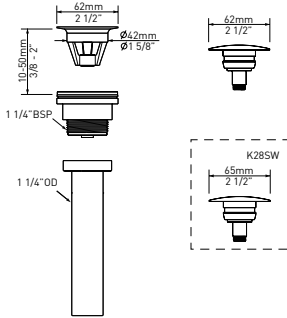

K-28 Lavatory Universal Open Drain

Model	SW	SM	PC	BN	PN	BK	PB	UB	ORB
K-28-	168	168	168	228	228	228	258	258	258

- Free-flow drain adds further piece of mind to sinks that have no overflow hole, by reducing flooding risk
- For sinks with or without overflow hole
- Sink drain with fixed opening. Cannot be pushed down to seal