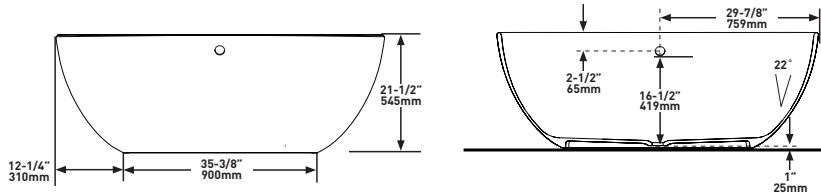

60" x 29" Freestanding Soaking Bathtub
With Overflow Hole

MODELS: BA4-N-SW-OF, BA4M-N-SM-OF

SHAPE

Oval

SIZE

Length: 59 3/4" (1519mm); Width: 28 1/2" (724mm);
Height: 21 1/2" (545mm)

MATERIAL

Volcanic Limestone

DRAIN HOLE

Center

WEIGHT

136 lbs (62 kg)

CAPACITY

69.74 gallons (264 liters)

INSTALLATION TYPE

Freestanding

DRAIN SET

Drain required and sold separately: order K-51

STANDARDS

CSA B45.5; IAPMO Z124

WARRANTY

Most products or parts carry "Limited Warranties" against manufacturing defects.
Please visit houseofrohl.com/support for complete product and finish warranty.

FRONT VIEW

SIDE VIEW