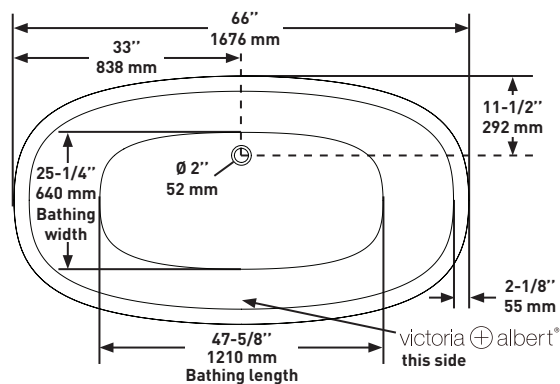

NOTE

Due to production tolerances, please do not make any modifications or cut any surfaces for installation until you have received your bathtub.

TOP VIEW

FRONT VIEW