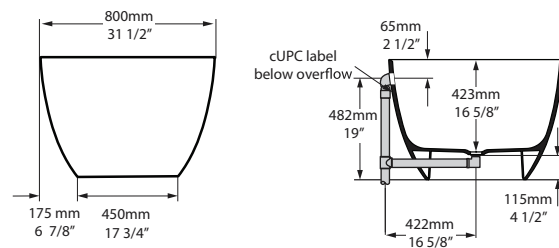

Most products or parts carry "Limited Warranties" against manufacturing defects. Please visit houseofrohl.com/support for complete product and finish warranty.

TOP VIEW

FRONT VIEW

SIDE VIEW

l = 1500mm/59"
w = 800mm/31½"
h = 547mm/21½"