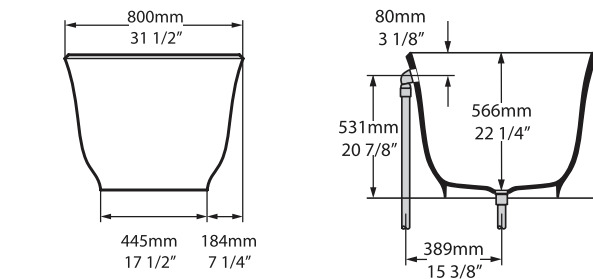

65" x 32" Freestanding Soaking Bathtub
With Overflow Hole

MODELS: AMT-N-SW-OF, AMTM-N-SW-OF

SHAPE

Oval

SIZE

Length: 64 3/4" (1645mm); Width: 31 1/2" (800mm);
Height: 24" (611mm)

MATERIAL

Volcanic Limestone

DRAIN HOLE

Center

WEIGHT

152 lbs (69 kg)

CAPACITY

84 gallons (318 liters)

INSTALLATION TYPE

Freestanding

DRAIN SET

Drain required and sold separately: order K-51

STANDARDS

CSA B45.5; IAPMO Z124

WARRANTY

Most products or parts carry "Limited Warranties" against manufacturing defects.
Please visit houseofrohl.com/support for complete product and finish warranty.

FRONT VIEW