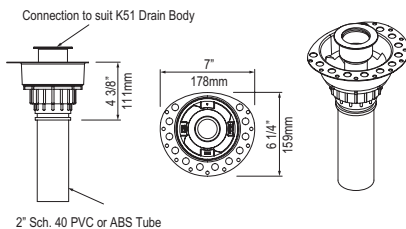

K-70 Freestanding Bathtub Island Drain for Sub-floor Installation Box

Model	ABS	PVC
K-70-	288	288

- Island Bathtub Drain
- Optimized for Victoria+Albert bathtubs requiring subfloor connection

K-50 Freestanding Victoria + Albert® Bathtub Drain For Above-Floor Installation Box