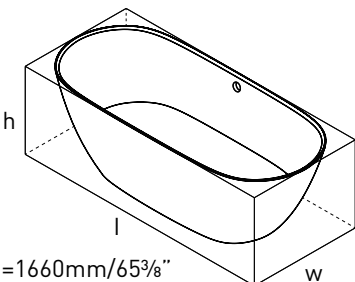

l=1660mm/65³/₈"
w=730mm/28³/₄"
h=550mm/21⁵/₈"

LU2 Lussari™ 65" x 29" Freestanding Soaking Bathtub

Model	OF	NO
LU2M-N-SM-	6938	6938
LU2-N-SW-	6938	6938

- Made from naturally bright white Volcanic Limestone™, available in either gloss or matte finish
- Drain required and sold separately: For OF model, order K-51; For NO model, order K-40E
- Color paint options sold as separate SKU. See Color Paint Options tab.