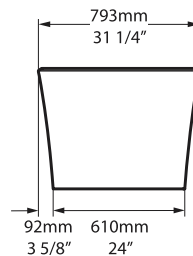

TOP VIEW

FRONT VIEW

SIDE VIEW

67" x 32" Freestanding Soaking Bathtub With Void And Overflow Hole

MODELS: INN-N-SW-OF, INNM-N-SM-OF

SHAPE

Oval

SIZE