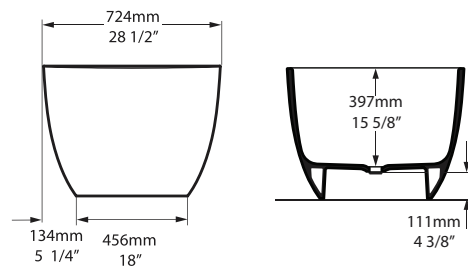

SPECIFICATIONS

BARCELONA 1

59" x 29" Freestanding Soaking Bathtub With Void And No Overflow Hole

MODELS: BA1-N-SW-NO, BA1M-N-SM-NO

SHAPE

Oval

SIZE

Length: 59" (1500mm); Width: 28 1/2" (724mm); Height: 21" (532mm)

MATERIAL

Volcanic Limestone

DRAIN HOLE

Center

WEIGHT

189 lbs (86 kg)

CAPACITY

55 gallons (208 liters)

INSTALLATION TYPE

Freestanding

DRAIN SET

Drain required and sold separately: order K-36E

K-36E and K-40E IntelliDrain is "equipped with a waste outlet and an overflow outlet" and therefore, complies with the 2012, 2015, 2018 International Plumbing Code (IPC) despite these two outlets being in the same location. It also complies with the UPC, IRC, NSPC, and 2021 IPC codes.

STANDARDS

CSA B45.5; IAPMO Z124

WARRANTY

Most products or parts carry "Limited Warranties" against manufacturing defects. Please visit houseofrohl.com/support for complete product and finish warranty.

FRONT VIEW