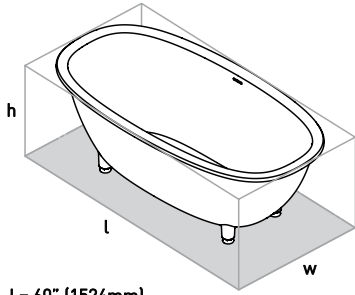

l = 60" (1524mm)
w = 30" (762mm)
h = 21-1/8" (536mm)

BA5 Barcelona 60" x 30" Undermount Or Drop-In Bathtub

NEW

BA5-N-SW- 3148

- Made from naturally bright white Volcanic Limestone™
- Drain required and sold separately: Order K-13
- Includes an Internal Overflow
- 4 adjustable feet for leveling