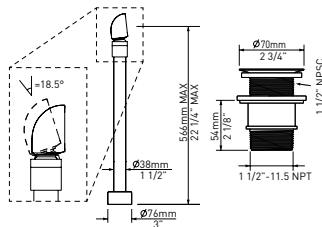

Model	WH	PC	BN	PN	BK	AG	PB	UB	ORB
K-51-	538	538	728	728	728	808	808	808	808

- Bathtub drain for sub-floor installation box
- Bathtub drain featuring a contemporary toe-tap plug for sub-floor installations
- Toe-tap drain for ease of use
- Available in multiple finishes to complement a variety of bathtub fillers