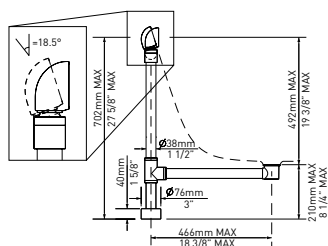

Model	WH	PC	BN	PN	BK	AG	PB	UB	ORB
K-50-	538	538	728	728	728	808	808	808	808

- Bathtub drain for above-floor installation box
- Bathtub drain featuring a contemporary toe-tap plug for above-floor installations
- Toe-tap drain for ease of use
- Available in multiple finishes to complement a variety of bathtub fillers