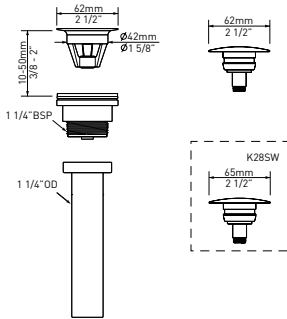

K-28 Lavatory Universal Open Drain

Model	SW	SM	PC	BN	PN	BK	PB	UB	ORB
K-28-	168	168	168	228	228	228	258	258	258

- Free-flow drain adds further piece of mind to sinks that have no overflow hole, by reducing flooding risk
- For sinks with or without overflow hole
- Sink drain with fixed opening. Cannot be pushed down to seal