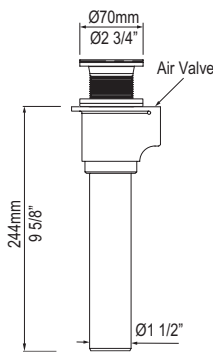

K-40E IntelliDrain™ Push Drain for Victoria + Albert® Bathtubs Without an Overflow Hole

Model	WH	PC	BN	PN	BK	UB
K-40E-	438	438	598	598	598	658

- IntelliDrain™ is equipped with a waste outlet and an overflow outlet.
- Patented magnetic technology measures water pressure to activate drain at 15 3/4" (40 cm) depth
- Silicone cap included to fill beyond 15 3/4" (40 cm) bathing depth
- Recommended for use with K-70 island drain
- Suitable for bathtubs without a pre-drilled overflow
- Available in multiple finishes to complement a variety of bathtub fillers