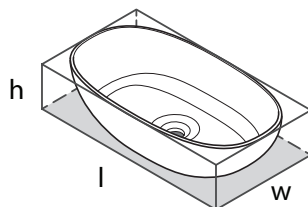

l = 480mm/18 $\frac{7}{8}$ "
w = 301mm/11 $\frac{7}{8}$ "
h = 120mm/4 $\frac{3}{4}$ "

BAR-48 Barcelona 19" x 12" Oval Vessel Lavatory Sink

Model	NO
VB-BAR-48-	828
VB-BAR48M-SM-	828

- Made from naturally bright white Volcanic Limestone™, available in either gloss or matte finish
- Drain required and sold separately: Order K-25 or K-28
- Color paint options sold as separate SKU. See Color Paint Options tab.