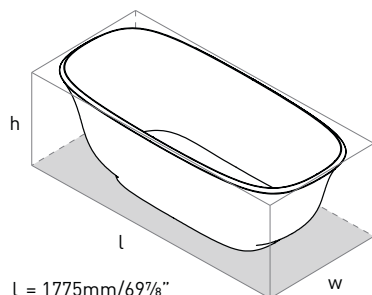

l = 1775mm/69⅞"
w = 796mm/31⅜"
h = 608mm/23⅞"

AMT3 Amiata 70" x 32" Freestanding Soaking Bathtub

Model	NO	OF
AMT3M-N-SM-	8228	8228
AMT3-N-SW-	8228	8228

- Made from naturally bright white Volcanic Limestone™, available in either gloss or matte finish
- Drain required and sold separately: For OF model, order K-51; For NO model, order K-40E
- Color paint options sold as separate SKU. See Color Paint Options tab.
- For NO Model, IntelliDrain™ is equipped with a waste outlet and an overflow outlet. See specifications for details.