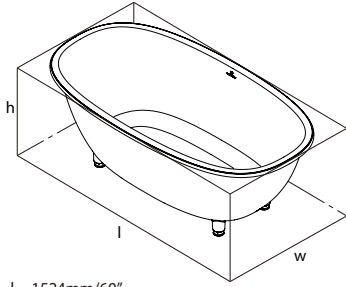

l = 1524mm/60"
w = 813mm/32"
h = 536mm/21 1/8"

BA6 Barcelona 60" x 32" Undermount Or Drop-In Bathtub

NEW

BA6-N-SW- 3348

- Made from naturally bright white Volcanic Limestone™
- Drain required and sold separately: Order K-13
- Includes an Internal Overflow
- 4 adjustable feet for leveling