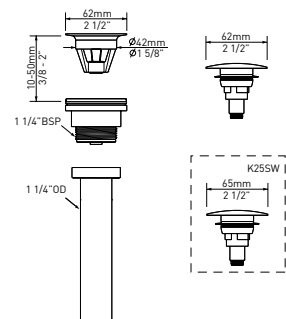

K-25 Lavatory Universal Push Drain

Model	SW	SM	PC	BN	PN	BK	PB	UB	ORB
K-25-	188	188	188	258	258	258	288	288	288

- For sinks with or without overflow hole
- "Push control" plug