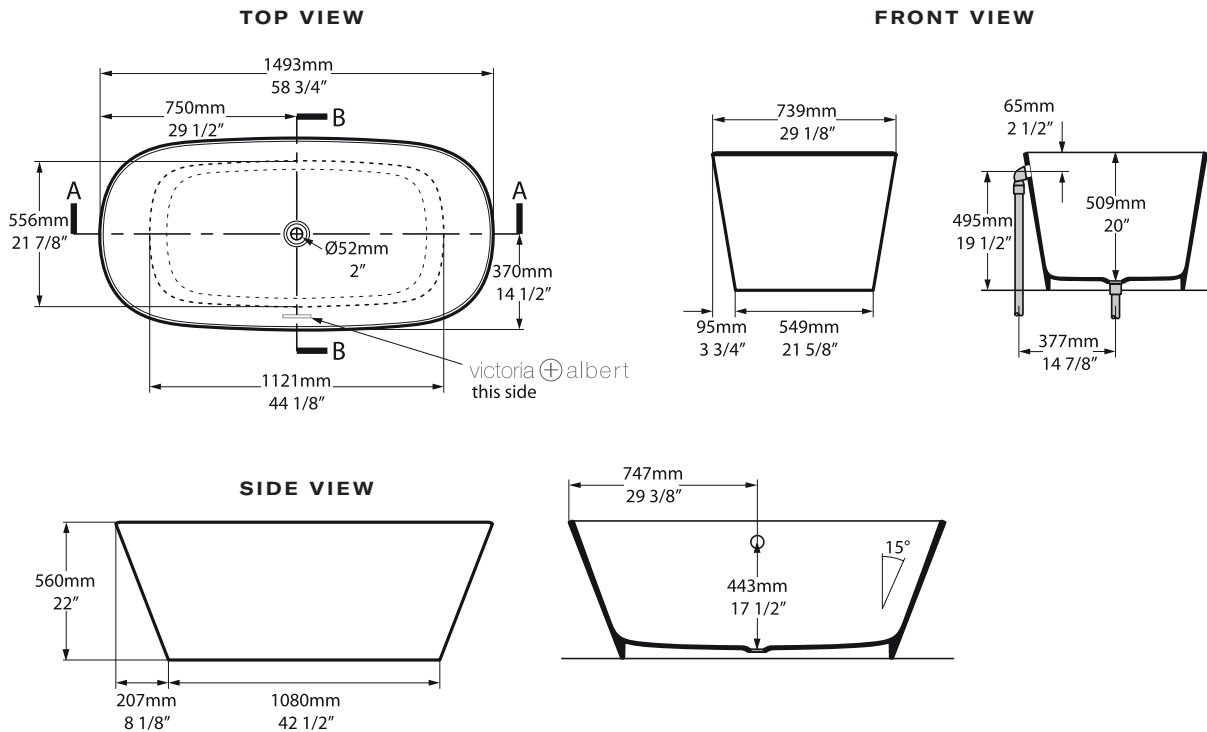

SPECIFICATIONS

VETRALLA 2

65" x 29" Freestanding Soaking Bathtub
With No Overflow Hole

MODELS: VET2-N-SW-NO

SHAPE

Oval

SIZE

Length: 65" (1650mm); Width: 28 5/8" (727mm);
Height: 21 5/8" (550mm)