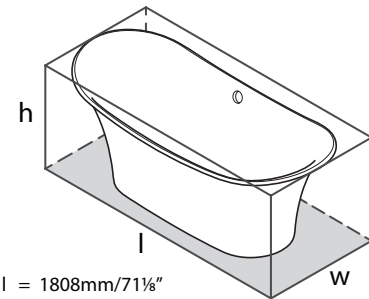

l = 1808mm/71⅙"
w = 800mm/31½"
h = 717mm/28¼"

TOU Toulouse 71" x 32" Freestanding Soaking Bathtub With Void

Model	OF	NO
TOU-N-SW-	7858	7858

- Made from naturally bright white Volcanic Limestone™
- Drain required and sold separately: For OF model, order K-50; For NO model, order K-40E
- Void space underneath tub to accommodate drain plumbing
- Color paint options sold as separate SKU. See Color Paint Options tab.