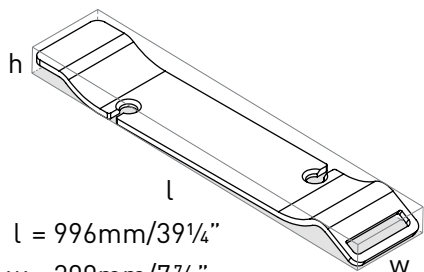

l = 996mm/39 1/4"
w = 200mm/7 7/8"
h = 73mm/2 7/8"

TOM-11 Tombolo 11 Bathtub Rack

Model	OAK	WAL	WHT	BLK
TOM-11-	618	618	618	618

- Contemporary bathtub rack in either Oak, Walnut or White finish
- Integrated wine glass holders add functionality to the bathtub
- Compatible with the following Victoria + Albert® bathtubs: Barcelona, Barcelona 3 and Elwick
- Will fit freestanding bathtubs with a side-to-side width between 31 3/8" (79.6 cm) and 34 5/8" (87.8 cm)