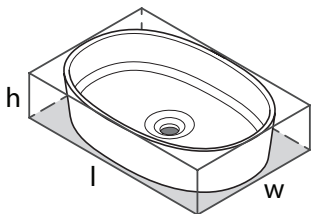

TOM-08 Tombolo 8 Bathtub Rack

L = 872mm/34 3/8"
W = 200mm/7 7/8"
H = 73mm/2 7/8"

Model	OAK	WAL	WHT	BLK
TOM-08-	578	578	578	578

- Contemporary bathtub rack in either Oak, Walnut or White finish
- Integrated wine glass holders add functionality to the bathtub
- Compatible with the following Victoria + Albert® bathtubs: Amiata 1, Amiata 2, Barcelona 1, Barcelona 4, Lussari™ 1, Lussari™ 2, Mozzano, Mozzano 2, Seros™ 3, Seros™ 4, Toulouse 1, Toulouse 2, Trivento, Vetralla, Vetralla 2 and Vetralla 3
- Will fit freestanding bathtubs with a side-to-side width between 26 1/2" (67.31 cm) and 29 1/2" (74.93 cm)