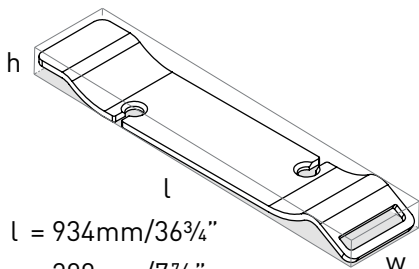

TOM-09 Tombolo 09 Bath Rack

Model	OAK	WAL	WHT	BLK
TOM-09-	618	618	618	618

- Contemporary bathtub rack in either Oak, Walnut or White finish
- Integrated wine glass holders add functionality to the bathtub
- Compatible with the following Victoria + Albert® bathtubs: Amalfi, Amiata, Barcelona 2, Corvara™, Edge, ios, Ionian, Lussari 3, Marlborough, Terrassa, Toulouse, Warndon and Worcester
- Will fit freestanding bathtubs with a side-to-side width between 28 7/8" (73.4 cm) and 32 1/8" (81.6 cm)