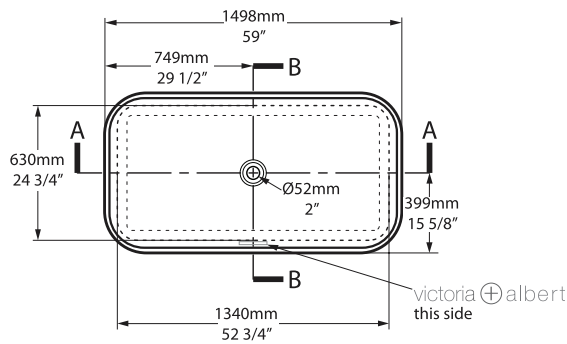

WARRANTY

Most products or parts carry "Limited Warranties" against manufacturing defects. Please visit houseofrohl.com/support for complete product and finish warranty.

TOP VIEW

FRONT VIEW