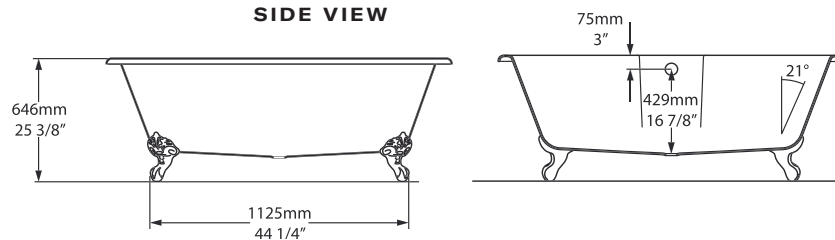

SPECIFICATIONS

CHESHIRE

69" x 31" Freestanding Soaking Bathtub
With Overflow Hole

MODELS: CHE-N-SW-OF + FT-CHE

*Feet available in various finishes, see website for options.

SHAPE

Oval

SIZE

Length: 68 5/8" (1744mm); Width: 31 3/8" (798mm);
Height (tub only): 19 7/8" (504mm);
Height (tub and feet): 25 3/8" (646mm)

MATERIAL

Volcanic Limestone

DRAIN HOLE

Off-center

WEIGHT

134 lbs (61kg)

CAPACITY

72 gallons (272 Liters)

INSTALLATION TYPE

Freestanding and Clawfoot

DRAIN SET

Drain required and sold separately: order K-50

STANDARDS

CSA B45.5-17; IAPMO Z124-2017

WARRANTY

Most products or parts carry "Limited Warranties" against manufacturing defects.
Please visit houseofrohl.com/support for complete product and finish warranty.

SIDE VIEW