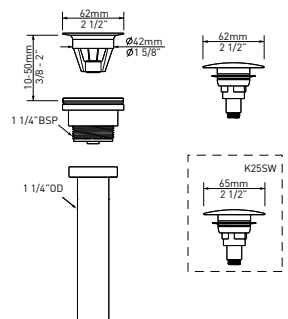

K-25 Lavatory Universal Push Drain

Model	SW	PC	BN	PN	BK	PB	UB	ORB
K-25-__	188	188	258	258	258	288	288	288

- For sinks with or without overflow hole
- "Push control" plug