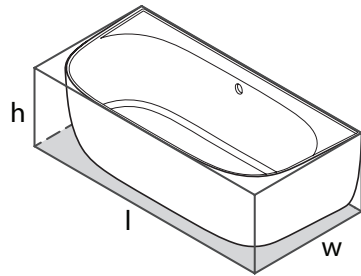

L = 1749mm/68 7/8"
W = 850mm/33 1/2"
H = 600mm/23 5/8"

ELD Eldon 69" x 34" Freestanding Back to Wall Bathtub With Void

Model	NO	OF
ELD-N-SW-	8568	8568

- Made from naturally bright white Volcanic Limestone™
- Drain required and sold separately: For OF model, order K-61; For NO model, order K-40E
- Void space underneath tub to accommodate drain plumbing
- Color paint options sold as separate SKU. See Color Paint Options tab.