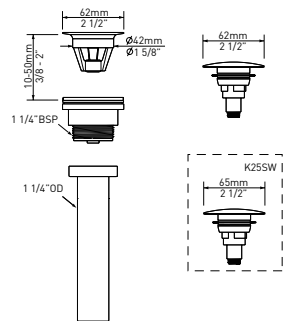

K-25 Lavatory Universal Push Drain

Model	SW	PC	BN	PN	BK	PB	UB	ORB
K-25-	188	188	258	258	258	288	288	288

- For sinks with or without overflow hole
- "Push control" plug