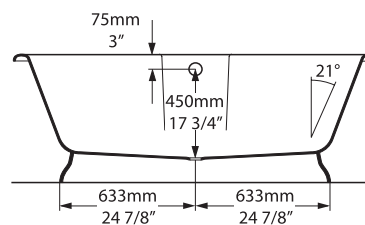

SPECIFICATIONS

YORK

69" x 32" Freestanding Soaking Bathtub
With Pedestal Base And Void And Overflow Hole

MODELS: YOR-N-SW-OF + YOR-B-SW-OF

SHAPE

Oval

SIZE

Length: 68 1/2" (1741mm); Width: 30 1/4" (795mm);
Height: 24 1/4" (616mm)

MATERIAL

Volcanic Limestone

DRAIN HOLE

Center

WEIGHT

148 lbs (67 kg)

CAPACITY

72 gallons (272 liters)

INSTALLATION TYPE

Freestanding

DRAIN SET

Drain required and sold separately: order K-50

STANDARDS

CSA B45.5-17; IAPMO Z124-2017

WARRANTY

Most products or parts carry "Limited Warranties" against manufacturing defects.
Please visit houseofrohl.com/support for complete product and finish warranty.

SIDE VIEW