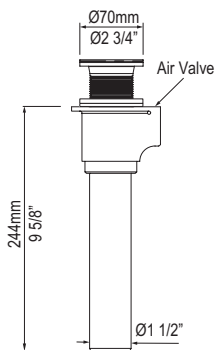

K-40E IntelliDrain™ Push Drain for Victoria + Albert® Bathtubs Without an Overflow Hole

Model	WH	PC	BN	PN	BK	UB
K-40E-	438	438	598	598	598	658

- IntelliDrain™ is equipped with a waste outlet and an overflow outlet.
- Patented magnetic technology measures water pressure to activate drain at 15 3/4" (40 cm) depth
- Silicone cap included to fill beyond 15 3/4" (40 cm) bathing depth
- Recommended for use with K-70 island drain
- Suitable for bathtubs without a pre-drilled overflow
- Available in multiple finishes to complement a variety of bathtub fillers