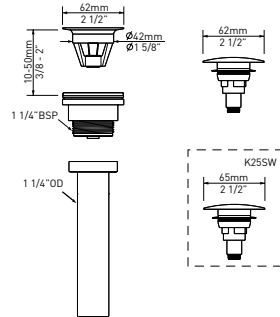

K-25 Lavatory Universal Push Drain

Model	SW	SM	PC	BN	PN	BK	PB	UB	ORB
K-25-	188	188	188	258	258	258	288	288	288

- For sinks with or without overflow hole
- "Push control" plug