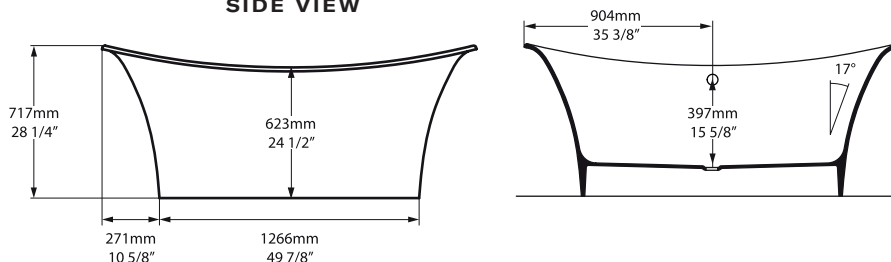

TOP VIEW

FRONT VIEW

SIDE VIEW

l = 1519mm/59¾"
w = 745mm/29⅝"
h = 647mm/25½"

TO2 Toulouse 60" x 29" Freestanding Soaking Bathtub

Model	OF	NO
TO2-N-SW-	7448	7448

- Made from naturally bright white Volcanic Limestone™
- Drain required and sold separately: For OF model, order K-51; For NO model, order K-40E
- Color paint options sold as separate SKU. See Color Paint Options tab.
- For NO Model, IntelliDrain™ is equipped with a waste outlet and an overflow outlet. See specifications for details.