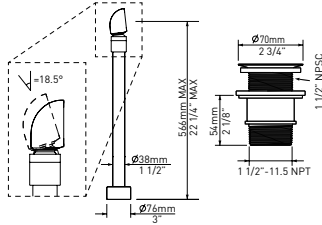

K-51 Freestanding Victoria + Albert® Bathtub Drain For Sub-Floor Installation Box

Model	WH	PC	BN	PN	AG	PB	UB	ORB
K-51-	538	538	728	728	808	808	808	808

- Bathtub drain for sub-floor installation box
- Bathtub drain featuring a contemporary toe-tap plug for sub-floor installations
- Toe-tap drain for ease of use
- Available in multiple finishes to complement a variety of bathtub fillers

K-61 Freestanding Bathtub Overflow and Drain For Above-Floor Installation Box