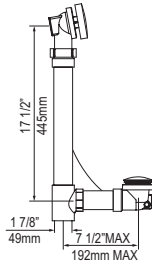

Model	PC	BN
K-61PVC-	658	898

- Combined bathtub overflow and drain
- Bathtub drain featuring a contemporary toe-tap plug for above-floor installations
- Toe-tap drain for ease of use
- Available in Chrome or Brushed Nickel to complement a variety of bathtub fillers