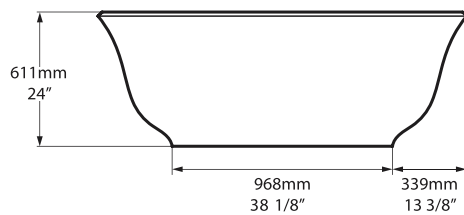

65" x 32" Freestanding Soaking Bathtub
With Overflow Hole

MODELS: AMT-N-SW-OF, AMTM-N-SW-OF

SHAPE

Oval

SIZE

Length: 64 3/4" (1645mm); Width: 31 1/2" (800mm);
Height: 24" (611mm)

MATERIAL

Volcanic Limestone

DRAIN HOLE

Center

WEIGHT

152 lbs (69 kg)

CAPACITY

84 gallons (318 liters)

INSTALLATION TYPE

Freestanding

DRAIN SET

Drain required and sold separately: order K-51

STANDARDS

CSA B45.5; IAPMO Z124

WARRANTY

Most products or parts carry "Limited Warranties" against manufacturing defects.
Please visit houseofrohl.com/support for complete product and finish warranty.

FRONT VIEW

SIDE VIEW