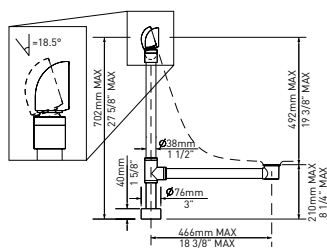

l = 1498mm/59"
w = 799mm/31½"
h = 600mm/23¾"

EDG Edge 59" x 32" Freestanding Soaking Bathtub With Void

Model	OF	NO
EDG-N-SW-	7138	7138

- Made from naturally bright white Volcanic Limestone™
- Drain required and sold separately: For OF model, order K-50; For NO model, order K-40E
- Void space underneath tub to accommodate drain plumbing
- Color paint options sold as separate SKU. See Color Paint Options tab.

K-40E IntelliDrain™ Push Drain for Victoria + Albert® Bathtubs Without an Overflow Hole

Model	WH	PC	BN	PN	BK	UB
K-40E-	438	438	598	598	598	658

- IntelliDrain™ is equipped with a waste outlet and an overflow outlet.
- Patented magnetic technology measures water pressure to activate drain at 15 3/4" (40 cm) depth
- Silicone cap included to fill beyond 15 3/4" (40 cm) bathing depth
- Recommended for use with K-70 island drain
- Suitable for bathtubs without a pre-drilled overflow
- Available in multiple finishes to complement a variety of bathtub fillers

K-70 Freestanding Bathtub Island Drain for Sub-floor Installation Box

Model	ABS	PVC
K-70-	288	288

- Island Bathtub Drain
- Optimized for Victoria+Albert bathtubs requiring subfloor connection

K-50 Freestanding Victoria + Albert® Bathtub Drain For Above-Floor Installation Box

Model	WH	PC	BN	PN	BK	AG	PB	UB	ORB
K-50-	538	538	728	728	728	808	808	808	808

- Bathtub drain for above-floor installation box
- Bathtub drain featuring a contemporary toe-tap plug for above-floor installations
- Toe-tap drain for ease of use
- Available in multiple finishes to complement a variety of bathtub fillers

l = 934mm/36¾"
w = 200mm/7⅞"
h = 73mm/2⅞"

TOM-09 Tombolo 09 Bath Rack

Model	OAK	WAL	WHT	BLK
TOM-09-	618	618	618	618