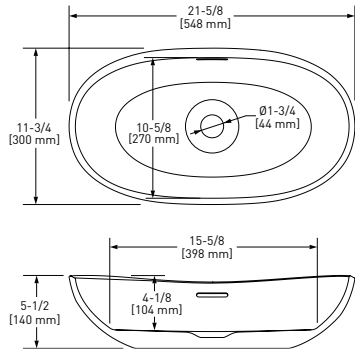

SER-55 Seros™ 21" x 11" Oval Vessel Lavatory Sink

Model	ID
VB-SER-55-	978
VB-SER55M-SM-	978

- Made from naturally bright white Volcanic Limestone™, available in either gloss or matte finish
- Drain required and sold separately: Order K-25
- Includes an Internal Overflow
- Color paint options sold as separate SKU. See Color Paint Options tab.