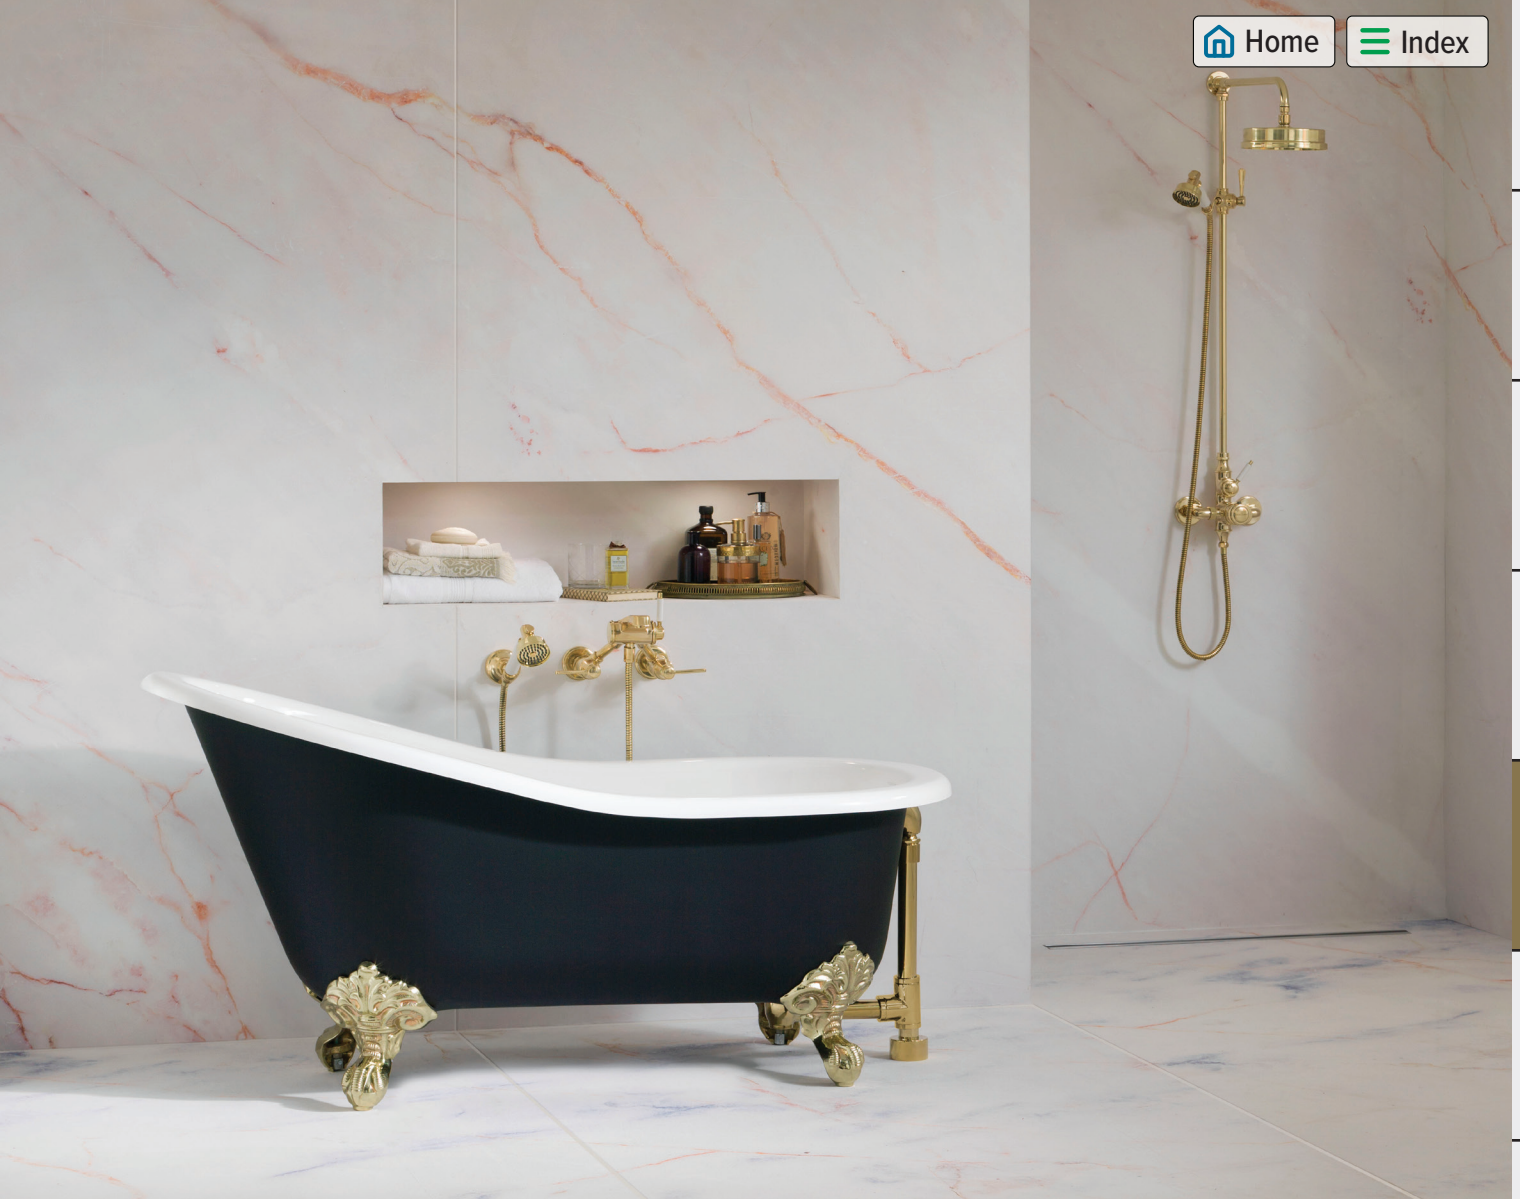

TERRASSA

TOULOUSE

TRIVENTO

VETRALLA

WORCESTER

YORK

SHROPSHIRE

The slipper bathtub is especially intimate in the way it surrounds the body, designed to allow you to sink deeply into a luscious soak, while supporting back and neck. The Shropshire presents the same divine experience, but in a size suitable for smaller spaces. The subtle curves and incline of its silhouette give it an aesthetic appeal with artistic finesse. Classic ball-and-claw feet balance its clean lines with intricate Victorian-style detailing. The Shropshire's compact form creates a striking impression to make any room, no matter the size, truly grand.