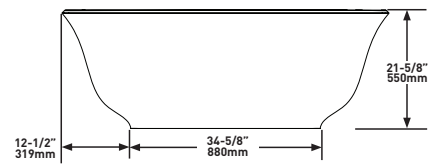

FRONT VIEW

SIDE VIEW

60" x 29" Freestanding Soaking Bathtub
With Overflow Hole

MODELS: AMT2-N-SW-OF, AMT2M-N-SM-OF

SHAPE

Rectangular

SIZE

Length: 59 3/4" (1519mm); Width: 28 1/2" (724mm);
Height: 21 5/8" (550mm)