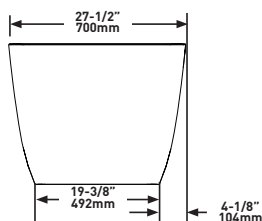

FRONT VIEW

SIDE VIEW