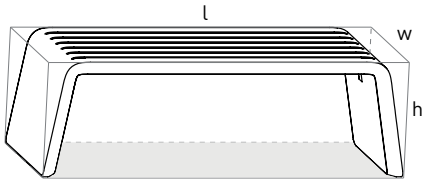

IONIAN

IOS

KERID

K-ST Baththub Step

NEW

L = 549mm/21⁵/₈"
 w = 250mm/9⁷/₈"
 h = 175mm/6⁷/₈"

K-ST-

\$
568