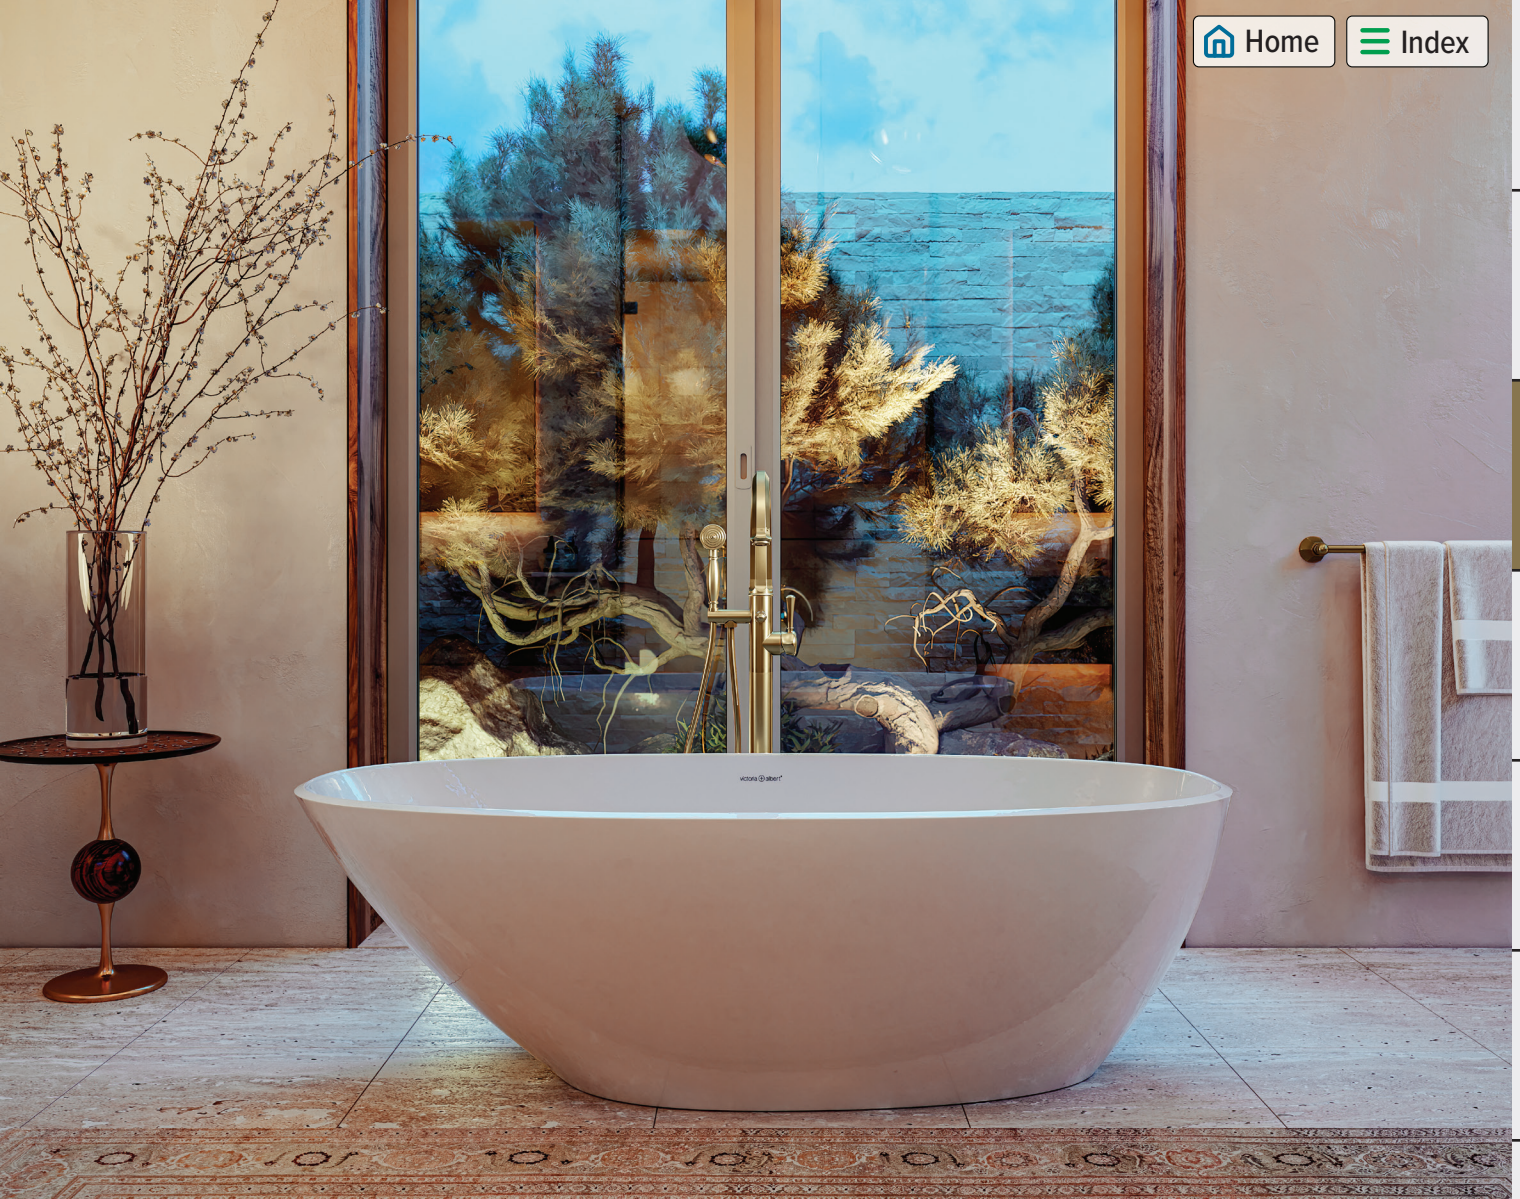

VETRALLA

WORCESTER

YORK

MOZZANO

In the town of Borgo a Mozzano stands the Ponte della Maddalena bridge, built in the 11th century to give the Countess di Canossa access to the local thermal baths. The Mozzano 2 bathtub takes its shape from the surprisingly modern asymmetrical arches of the medieval structure. Designed for immersive bathing, the Mozzano 2's rimless purity gives it a clean, confident profile. Its ergonomic contours offer the greatest comfort, to recline, relax, and renew. The Mozzano 2's architectural silhouette may be rooted in the past, yet it makes a confidently modern impression.