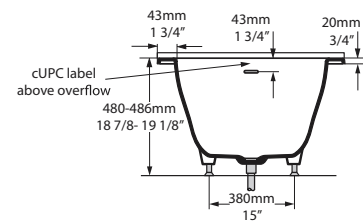

SPECIFICATIONS

BARCELONA

KALDERA

ROSSENDALE

VESSEL SINKS

DROP IN & UNDERMOUNT SINKS

SINK DRAINS

BATHTUB DRAINS

BATHTUB ACCESSORIES

COLOR PAINT OPTIONS

CARE & MAINTENANCE

TERMS

KALDERA 2

60" x 32" Undermount Or Drop-In Bathtub With Internal Overflow

MODELS: KAL2-N-SW-IO, KAL2-N-LH-SW-IO, KAL2-N-RH-SW-IO

SHAPE

Rectangular

SIZE

Length: 60" (1524mm); Width: 32" (813mm); Height: 18 7/8" - 19 1/8" (480-486mm)

MATERIAL

Volcanic Limestone

DRAIN HOLE

Off-Center

WEIGHT

112 lbs (51 kg)

CAPACITY

64 gallons (242 liters)

INSTALLATION TYPE

Undermount/Drop-In

Tubs with -LH and -RH feature a tile flange for alcove installations

DRAIN SET

Drain required and sold separately: order K-13

STANDARDS

CSA B45.5-17; IAPMO Z124-2017

WARRANTY

Most products or parts carry "Limited Warranties" against manufacturing defects. Please visit houseofrohl.com/support for complete product and finish warranty.

TOP VIEW

FRONT VIEW

SIDE VIEW