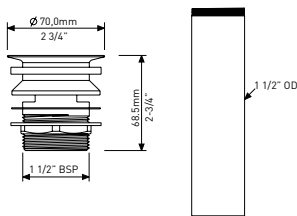

KAL3 Kaldera 3 66" x 36" Undermount Or Drop-In Bathtub

Model	IO
KAL3-N-SW-	3728

- Made from naturally bright white Volcanic Limestone™
- Drain required and sold separately: Order K-13
- Includes an Internal Overflow
- 4 adjustable feet for leveling

K-13 Drain for Undermount/Drop-In Bathtubs

Model	WH	PC	BN	PN	BK	AG	ORB
K-13-	208	208	288	288	288	318	318

- Slotted drain for undermount/drop in bathtubs
- Drain with captive flip plug
- Available in multiple finishes to complement a variety of bathtub fillers