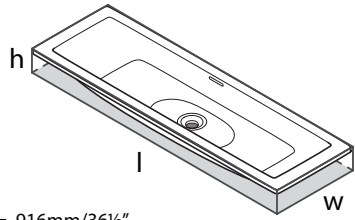

l = 916mm/36⅞"
w = 382mm/15"
h = 148mm/5⅞"

ROS-91 Rossendale 36" x 15" Undermount or Drop-In Lavatory Sink

Model	IO
DU-ROS-91-IO	568

- Made from naturally bright white Volcanic Limestone™
- Drain required and sold separately: Order K-25 or K-28 if drain is needed
- Requires decking or support (not included)
- Includes an Internal Overflow