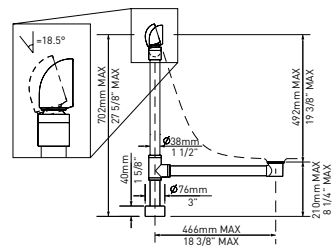

l = 1656mm/65 1/8"
w = 795mm/31 1/4"
h = 624mm/24 1/2"

YOR1 York 65" x 31" Freestanding Soaking Bathtub With Pedestal Base And Void

NEW

YOR1-N-SW-OF+YOR1-B-SW- 4898

- Made from naturally bright white Volcanic Limestone™
- Drain required and sold separately: Order K-50
- Void space underneath tub to accommodate drain plumbing
- Color paint options sold as separate SKU. See Color Paint Options tab.

l = 1741mm/68 1/2"
w = 795mm/31 1/4"
h = 616mm/24 1/4"

YOR York 69" x 32" Freestanding Soaking Bathtub With Pedestal Base And Void

Model YOR-N-SW-OF+YOR-B-SW- 5558

- Made from naturally bright white Volcanic Limestone™
- Drain required and sold separately: Order K-50
- Void space underneath tub to accommodate drain plumbing
- Color paint options sold as separate SKU. See Color Paint Options tab.

K-50 Freestanding Victoria + Albert® Bathtub Drain For Above-Floor Installation Box

Model	WH	PC	BN	PN	BK	AG	PB	UB	ORB
K-50-	538	538	728	728	728	808	808	808	808

- Bathtub drain for above-floor installation box
- Bathtub drain featuring a contemporary toe-tap plug for above-floor installations
- Toe-tap drain for ease of use
- Available in multiple finishes to complement a variety of bathtub fillers