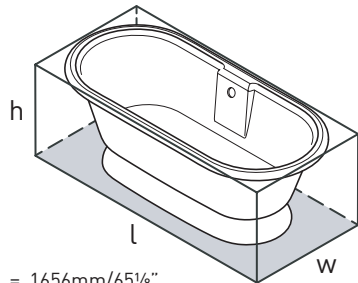

l = 1656mm/65 1/8"
w = 795mm/31 1/4"
h = 624mm/24 1/2"

YOR1 York 65" x 31" Freestanding Soaking Bathtub With Pedestal Base And Void

NEW

YOR1-N-SW-OF+YOR1-B-SW- 4898

- Made from naturally bright white Volcanic Limestone™
- Drain required and sold separately: Order K-50
- Void space underneath tub to accommodate drain plumbing
- Color paint options sold as separate SKU. See Color Paint Options tab.