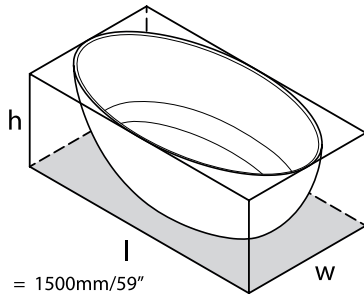

Most products or parts carry "Limited Warranties" against manufacturing defects. Please visit houseofrohl.com/support for complete product and finish warranty.

TOP VIEW

FRONT VIEW

SIDE VIEW

l = 1500mm/59"
w = 800mm/31½"
h = 547mm/21½"