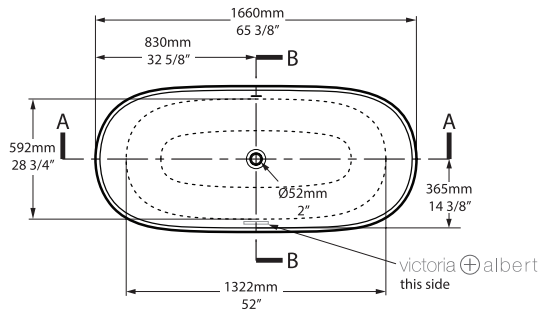

WARRANTY

Most products or parts carry "Limited Warranties" against manufacturing defects. Please visit houseofrohl.com/support for complete product and finish warranty.

TOP VIEW

FRONT VIEW