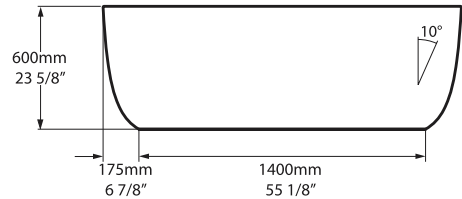

SPECIFICATIONS

ELDON

69" x 34" Freestanding Soaking Bathtub With Void And No Overflow Hole

MODELS: ELD-N-SW-NO

SHAPE

Rectangular

SIZE

Length: 68 7/8" (1749mm); Width: 33 1/2" (850mm); Height: 23 5/8" (600mm)

MATERIAL

Volcanic Limestone

DRAIN HOLE

Center

WEIGHT

240 lbs (109 kg)

CAPACITY

86 gallons (325 liters)

INSTALLATION TYPE

Freestanding

DRAIN SET

Drain required and sold separately: order K-40E

K-36E and K-40E IntelliDrain is "equipped with a waste outlet and an overflow outlet" and therefore, complies with the 2012, 2015, 2018 International Plumbing Code (IPC) despite these two outlets being in the same location. It also complies with the UPC, IRC, NSPC, and 2021 IPC codes.

STANDARDS

CSA B45.5-17; IAPMO Z124-2017

WARRANTY

Most products or parts carry "Limited Warranties" against manufacturing defects. Please visit houseofrohl.com/support for complete product and finish warranty.

FRONT VIEW

SIDE VIEW

AMALFI

AMIATA

BARCELONA

CHESHIRE

CORVARA

EDGE

ELDON

ELWICK

IONIAN

IOS

KERID