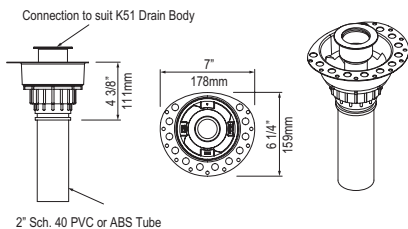

K-70 Freestanding Bathtub Island Drain for Sub-floor Installation Box

Model	ABS	PVC
K-70-	288	288

- Island Bathtub Drain
- Optimized for Victoria+Albert bathtubs requiring subfloor connection

K-50 Freestanding Victoria + Albert® Bathtub Drain For Above-Floor Installation Box