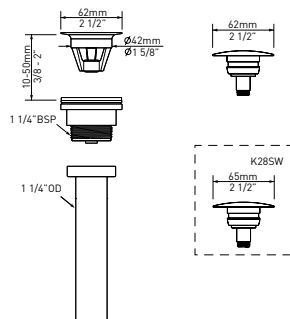

K-28 Lavatory Universal Open Drain

Model	SW	SM	PC	BN	PN	BK	PB	UB	ORB
K-28-	168	168	168	228	228	228	258	258	258

- Free-flow drain adds further piece of mind to sinks that have no overflow hole, by reducing flooding risk
- For sinks with or without overflow hole
- Sink drain with fixed opening. Cannot be pushed down to seal