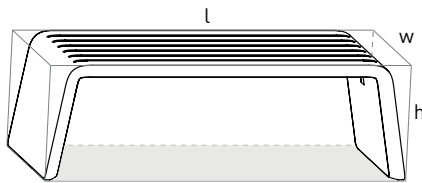

K-ST Bathtub Step

NEW

Model	SW
K-ST- --	568

- Dedicated bath step design for the Kerid bathtub but is compatible with all Victoria + Albert tubs
- Measures 21 5/8" (54.9 cm) W x 7" (17.8 cm) H
- Made from naturally bright white Volcanic Limestone™
- Color paint options sold as separate SKU. See Color Paint Options tab.