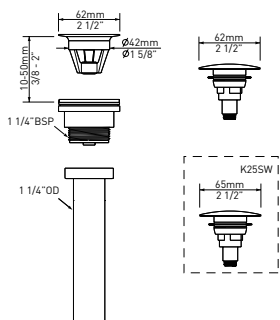

K-25 Lavatory Universal Push Drain

Model	SW	SM	PC	BN	PN	BK	PB	UB	ORB
K-25-	188	188	188	258	258	258	288	288	288

- For sinks with or without overflow hole
- "Push control" plug