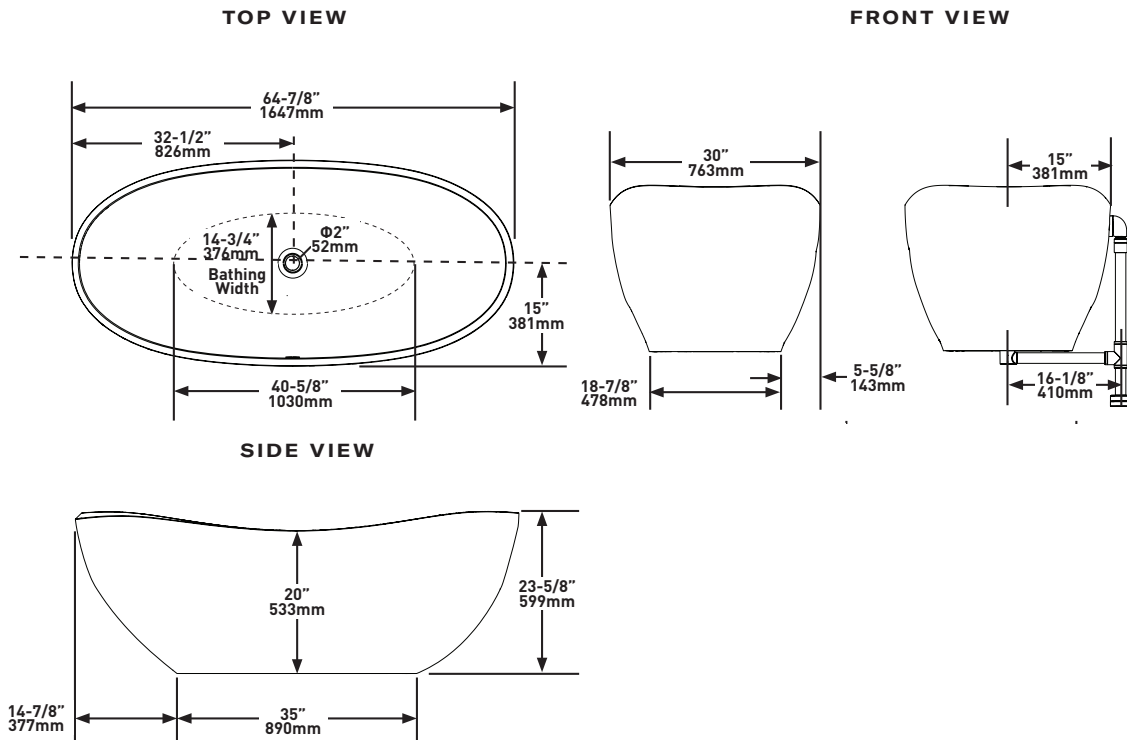

SPECIFICATIONS

SEROS™ 2

70" x 30" Freestanding Soaking Bathtub
With no overflow hole

MODELS: SE2-N-SW-NO, SE2M-N-SM-NO

SHAPE

Oval

SIZE

Length: 69 7/8" (1776mm); Width: 30 1/8" (766mm);
Height: 23 3/8" (594mm)