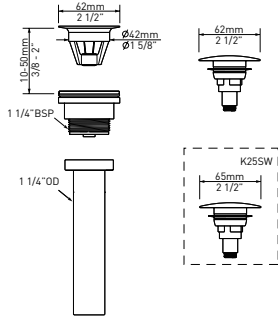

K-25 Lavatory Universal Push Drain

Model	SW	SM	PC	BN	PN	BK	PB	ORB
K-25-	188	188	188	258	258	258	288	288

- For sinks with or without overflow hole
- "Push control" plug