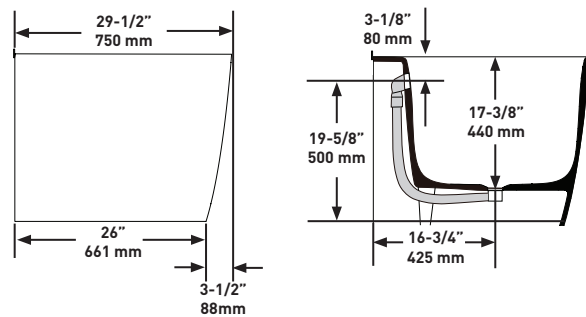

SPECIFICATIONS

LUSSARI
MARLBOROUGH
MOZZANO
SEROS
SHROPSHIRE
TERRASSA
TOULOUSE
TRIVENTO
VETRALLA
WORCESTER
YORK

LUSSARI 4

63" x 30" Freestanding Back to Wall Bathtub with Void and Tile Flange

MODELS: LU4-N-TF-SW-OF, LU4M-N-TF-SM-OF

SHAPE

Oval

SIZE

Length: 62 7/8" (1599mm)

Width: 29 1/2" (750mm)

Height: 22 7/8" (580mm)

MATERIAL

Volcanic Limestone

DRAIN HOLE

Center

WEIGHT

171 lbs (77.5 kg)

CAPACITY

57.6 gallons (218 liters)

INSTALLATION TYPE

Back to Wall, Tile flange

DRAIN SET

Drain required and sold separately: order K60 or K61

STANDARDS

CSA B45.5; IAPMO Z124

WARRANTY

Most products or parts carry "Limited Warranties" against manufacturing defects.

For US customers please visit houseofrohl.com/support and for Canadian customers please visit houseofrohl.ca/support for complete product and finish warranty.

FRONT VIEW