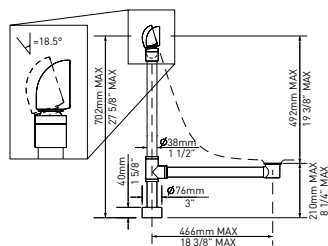

K-50 Freestanding Victoria + Albert® Bathtub Drain For Above-Floor Installation Box

Model	WH	PC	BN	PN	BK	AG	PB	UB	ORB
K-50-	538	538	728	728	728	808	808	808	808

- Bathtub drain for above-floor installation box
- Bathtub drain featuring a contemporary toe-tap plug for above-floor installations
- Toe-tap drain for ease of use
- Available in multiple finishes to complement a variety of bathtub fillers