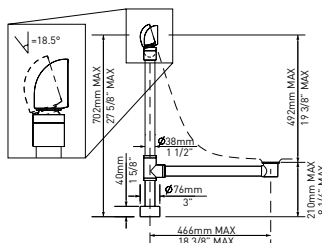

Model	WH	PC	BN	PN	AG	PB	UB	ORB
K-50-	538	538	728	728	808	808	808	808

- Bathtub drain for above-floor installation box
- Bathtub drain featuring a contemporary toe-tap plug for above-floor installations
- Toe-tap drain for ease of use
- Available in multiple finishes to complement a variety of bathtub fillers