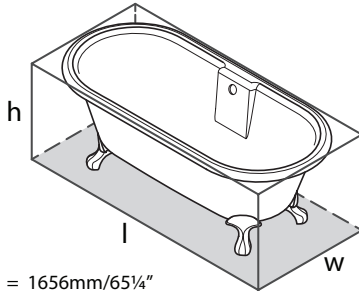

FRONT VIEW

SIDE VIEW

CHE1 Cheshire 65" x 31" Freestanding Soaking Bathtub

NEW

L = 1656mm/65¼"
W = 795mm/31¼"
H = 639mm/25½"

	SW	WH	PC	BN	PN	PB
CHE-N-SW-OF+FT-CHE1-	4898	4898	4898	4998	4998	4998

- Made from naturally bright white Volcanic Limestone™
- Drain required and sold separately: Order K-50
- Color paint options sold as separate SKU. See Color Paint Options tab.
- Metal feet required to be siliconed and bolted, Volcanic limestone™ feet need to be siliconed only
- Metal feet are adjustable for leveling. Volcanic Limestone™ feet can be sanded or shimmed for leveling
- RAL color option includes tub only; feet will not be painted