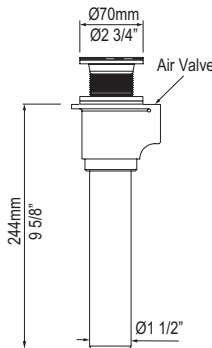

Model	WH	PC	BN	PN	BK	UB
K-36E-	438	438	598	598	598	658

- IntelliDrain™ is equipped with a waste outlet and an overflow outlet.
- Patented magnetic technology measures water pressure to activate drain at 14" (35.56 cm) depth
- Silicone cap included to fill beyond 14" (35.56 cm) bathing depth
- Recommended for use with K-70 island drain
- Suitable for bathtubs without a pre-drilled overflow
- Available in multiple finishes to complement a variety of bathtub fillers