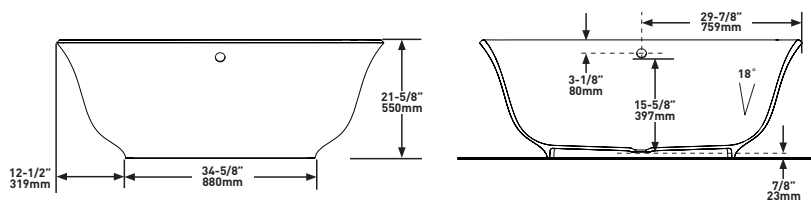

60" x 29" Freestanding Soaking Bathtub
With Overflow Hole

MODELS: AMT2-N-SW-OF, AMT2M-N-SM-OF

SHAPE

Rectangular

SIZE

Length: 59 3/4" (1519mm); Width: 28 1/2" (724mm);
Height: 21 5/8" (550mm)

MATERIAL

Volcanic Limestone

DRAIN HOLE

Center

WEIGHT

126 lbs (57 kg)

CAPACITY

62.6 gallons (237 liters)

INSTALLATION TYPE

Freestanding

DRAIN SET

Drain required and sold separately: order K-51

STANDARDS

CSA B45.5; IAPMO Z124

WARRANTY

Most products or parts carry "Limited Warranties" against manufacturing defects.
Please visit houseofrohl.com/support for complete product and finish warranty.

SIDE VIEW