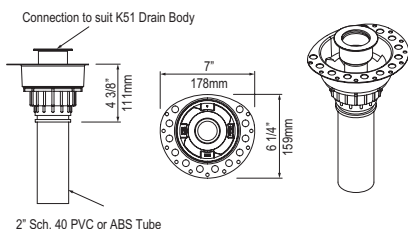

l = 1701mm/67"
w = 793mm/31¼"
h = 614mm/24½"

INN ionian 67" x 32" Freestanding Soaking Bathtub With Void

Model	NO	OF
INN-N-SM-	7138	7138
INN-N-SW-	7138	7138

- Made from naturally bright white Volcanic Limestone™, available in either gloss or matte finish
- Drain required and sold separately: For OF model, order K-50; For NO model, order K-40E
- Void space underneath tub to accommodate drain plumbing
- Color paint options sold as separate SKU. See Color Paint Options tab.

K-40E IntelliDrain™ Push Drain for Victoria + Albert® Bathtubs Without an Overflow Hole

Model	WH	PC	BN	PN	BK	UB
K-40E-	438	438	598	598	598	658

- IntelliDrain™ is equipped with a waste outlet and an overflow outlet.
- Patented magnetic technology measures water pressure to activate drain at 15 3/4" (40 cm) depth
- Silicone cap included to fill beyond 15 3/4" (40 cm) bathing depth
- Recommended for use with K-70 island drain
- Suitable for bathtubs without a pre-drilled overflow
- Available in multiple finishes to complement a variety of bathtub fillers

K-70 Freestanding Bathtub Island Drain for Sub-floor Installation Box

Model	ABS	PVC
K-70-	288	288

- Island Bathtub Drain
- Optimized for Victoria+Albert bathtubs requiring subfloor connection

K-50 Freestanding Victoria + Albert® Bathtub Drain For Above-Floor Installation Box

Model	WH	PC	BN	PN	BK	AG	PB	UB	ORB
K-50-	538	538	728	728	728	808	808	808	808

- Bathtub drain for above-floor installation box
- Bathtub drain featuring a contemporary toe-tap plug for above-floor installations
- Toe-tap drain for ease of use
- Available in multiple finishes to complement a variety of bathtub fillers

l = 934mm/36¾"
w = 200mm/7⅞"
h = 73mm/2⅞"

TOM-09 Tombolo 09 Bath Rack

Model	OAK	WAL	WHT	BLK
TOM-09-	618	618	618	618