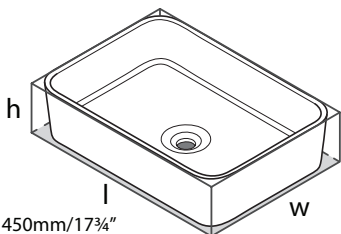

l = 450mm/17 3/4"
w = 325mm/12 3/4"
h = 111mm/4 3/8"

EDG-45 Edge 18" x 13" Rounded Rectangle Vessel Lavatory Sink

Model	NO
VB-EDG-45- _ _	828

- Made from naturally bright white Volcanic Limestone™
- Drain required and sold separately: Order K-25 or K-28
- Color paint options sold as separate SKU. See Color Paint Options tab.