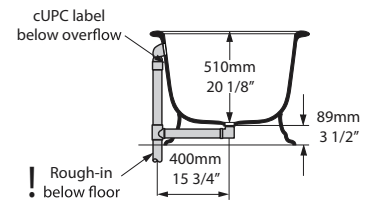

SPECIFICATIONS

AMALFI
AMIATA
BARCELONA
CHESHIRE
CORVARA
EDGE
ELDON
ELWICK
IONIAN
IOS
KERID

ELWICK

75" x 36" Freestanding Soaking Bathtub With Pedestal Base And Void And Overflow Hole

MODELS: RAD-N-SW-OF + ELW-B-SW-OF

SHAPE

Oval

SIZE

Length: 74 7/8" (1902mm); Width: 35 7/8" (910mm); Height: 40 1/2" (622mm)

MATERIAL

Volcanic Limestone

DRAIN HOLE

Center

WEIGHT

170 lbs (77 kg)

CAPACITY

84 gallons (318 liters)

INSTALLATION TYPE

Freestanding

DRAIN SET

Drain required and sold separately: order K-50

STANDARDS

CSA B45.5-17; IAPMO Z124-2017

WARRANTY

Most products or parts carry "Limited Warranties" against manufacturing defects. Please visit houseofrohl.com/support for complete product and finish warranty.

FRONT VIEW