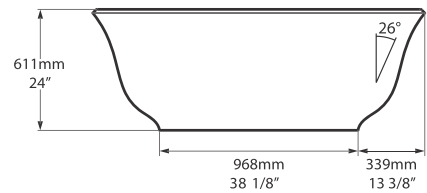

FRONT VIEW

SIDE VIEW

65" x 32" Freestanding Soaking Bathtub
With Overflow Hole

MODELS: AMT-N-SW-OF, AMTM-N-SW-OF

SHAPE

Oval

SIZE

Length: 64 3/4" (1645mm); Width: 31 1/2" (800mm);
Height: 24" (611mm)