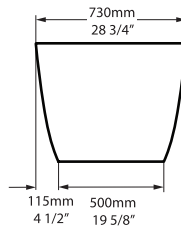

SPECIFICATIONS

LUSSARI™ 2

65" x 29" Freestanding Soaking Bathtub
With No Overflow Hole

MODELS: LU2-N-SW-NO, LU2M-N-SM-NO

SHAPE

Oval

SIZE

Length: 65 3/8" (1660mm); Width: 29" (737mm);
Height: 21 5/8" (550mm)

MATERIAL

Volcanic Limestone

DRAIN HOLE

Center

WEIGHT

158 lbs (71.6 kg)

CAPACITY

103 gallons (293 liters)

INSTALLATION TYPE

Freestanding

DRAIN SET

Drain required and sold separately: order K-40E

K-36E and K-40E IntelliDrain is "equipped with a waste outlet and an overflow outlet" and therefore, complies with the 2012, 2015, 2018 International Plumbing Code (IPC) despite these two outlets being in the same location. It also complies with the UPC, IRC, NSPC, and 2021 IPC codes.

STANDARDS

CSA B45.5-17; IAPMO Z124-2017

WARRANTY

Most products or parts carry "Limited Warranties" against manufacturing defects. Please visit houseofrohl.com/support for complete product and finish warranty.

SIDE VIEW