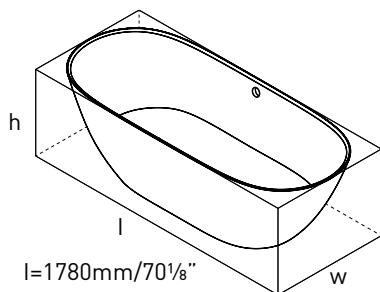

l=1780mm/70¹/₈"
w=760mm/29⁷/₈"
h=550mm/21⁵/₈"

LU3 Lussari™ 70" x 30" Freestanding Soaking Bathtub

Model	NO	OF
LU3M-N-SM-	7248	7248
LU3-N-SW-	7248	7248

- Made from naturally bright white Volcanic Limestone™, available in either gloss or matte finish
- Drain required and sold separately: For OF model, order K-51; For NO model, order K-40E
- Color paint options sold as separate SKU. See Color Paint Options tab.