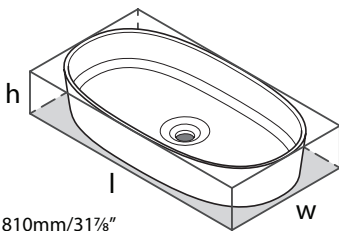

l = 540mm/21¹/₄"
w = 362mm/14¹/₄"
h = 125mm/4⁷/₈"

IOS-54 ios 21" x 14" Oval Vessel Lavatory Sink

Model	NO
VB-IOS-54-__	858
VB-IOS54M-SM-__	858

- Made from naturally bright white Volcanic Limestone™, available in either gloss or matte finish
- Drain required and sold separately: Order K-25 or K-28
- Color paint options sold as separate SKU. See Color Paint Options tab.