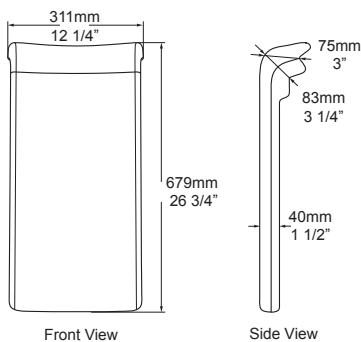

TOM-11 Tombolo 11 Bathtub Rack

l = 996mm/39¹/₄"
w = 200mm/7⁷/₈"
h = 73mm/2⁷/₈"

Model	OAK	WAL	WHT	BLK
TOM-11-	618	618	618	618

- Contemporary bathtub rack in either Oak, Walnut or White finish
- Integrated wine glass holders add functionality to the bathtub
- Compatible with the following Victoria + Albert® bathtubs: Barcelona, Barcelona 3 and Elwick
- Will fit freestanding bathtubs with a side-to-side width between 31 3/8" (79.6 cm) and 34 5/8" (87.8 cm)

BR-BAR Backrest For Barcelona And Terrassa Bathtubs

Model	AN
BR-BAR-AN	518

- Dedicated backrest design for the Barcelona and Terrassa bathtubs
- Measures 12.25" (31.11 cm) W x 26.75" (67.95 cm) H
- Stylish Anthracite Gray