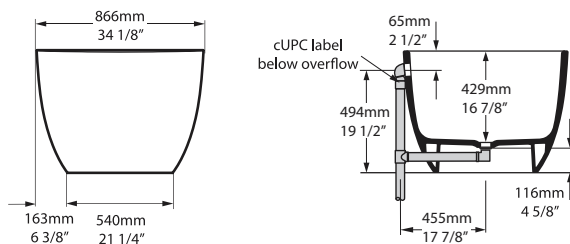

71" x 34" Freestanding Soaking Bathtub With Void And Overflow Hole

MODELS: BA3-N-SM-OF, BA3M-N-SM-OF

SHAPE

Oval

SIZE

Length: 70 7/8" (1800mm); Width: 34 1/8" (866mm); Height: 22" (559mm)

MATERIAL

Volcanic Limestone

DRAIN HOLE

Center

WEIGHT

243 lbs (110 kg)

CAPACITY

84 gallons (318 liters)

INSTALLATION TYPE

Freestanding

DRAIN SET

Drain required and sold separately: order K-50

STANDARDS

CSA B45.5; IAPMO Z124

WARRANTY

Most products or parts carry "Limited Warranties" against manufacturing defects. Please visit houseofrohl.com/support for complete product and finish warranty.

FRONT VIEW