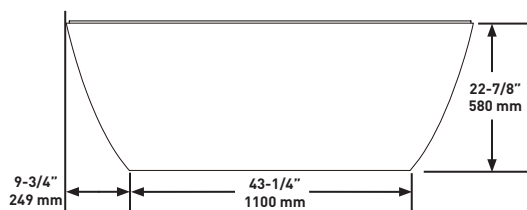

63" x 30" Freestanding Back to Wall Bathtub with Void and Tile Flange

MODELS: LU4-N-TF-SW-NO, LU4M-N-TF-SM-NO

SHAPE

Oval

SIZE

Length: 62 7/8" (1599mm);
Width: 29 1/2" (750mm);
Height: 22 7/8" (580mm)

MATERIAL

Volcanic Limestone

DRAIN HOLE

Center

WEIGHT

171 lbs (77.5 kg)

CAPACITY

80 gallons (303 liters)

INSTALLATION TYPE

Back to Wall, Tile flange

DRAIN SET

Drain required and sold separately: order K36 or K40

STANDARDS

CSA B45.5; IAPMO Z124

WARRANTY

Most products or parts carry "Limited Warranties" against manufacturing defects. For US customers please visit houseofrohl.com/support and for Canadian customers please visit houseofrohl.ca/support for complete product and finish warranty.

FRONT VIEW