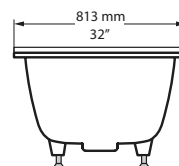

SPECIFICATIONS

BARCELONA

KALDERA

ROSSENDALE

VESSEL SINKS

DROP IN & UNDERMOUNT SINKS

SINK DRAINS

BATHTUB DRAINS

BATHTUB ACCESSORIES

COLOR PAINT OPTIONS

CARE & MAINTENANCE

TERMS

KALDERA 2

60" x 32" Undermount Or Drop-In Bathtub With Internal Overflow

MODELS: KAL2-N-SW-IO, KAL2-N-LH-SW-IO, KAL2-N-RH-SW-IO

SHAPE

Rectangular

SIZE

Length: 60" (1524mm); Width: 32" (813mm); Height: 18 7/8" - 19 1/8" (480-486mm)

MATERIAL

Volcanic Limestone

DRAIN HOLE

Off-Center

WEIGHT

112 lbs (51 kg)

CAPACITY

64 gallons (242 liters)

INSTALLATION TYPE

Undermount/Drop-In

Tubs with -LH and -RH feature a tile flange for alcove installations

DRAIN SET

Drain required and sold separately: order K-13

STANDARDS

CSA B45.5-17; IAPMO Z124-2017

WARRANTY

Most products or parts carry "Limited Warranties" against manufacturing defects. Please visit houseofrohl.com/support for complete product and finish warranty.

TOP VIEW

FRONT VIEW

SIDE VIEW