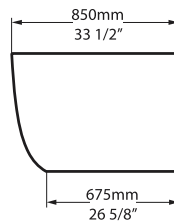

SPECIFICATIONS

ELDON

69" x 34" Freestanding Soaking Bathtub With Void And No Overflow Hole

MODELS: ELD-N-SW-NO

SHAPE

Rectangular

SIZE

Length: 68 7/8" (1749mm); Width: 33 1/2" (850mm); Height: 23 5/8" (600mm)

MATERIAL

Volcanic Limestone

DRAIN HOLE

Center

WEIGHT

240 lbs (109 kg)

CAPACITY

86 gallons (325 liters)

INSTALLATION TYPE

Freestanding

DRAIN SET

Drain required and sold separately: order K-40E

K-36E and K-40E IntelliDrain is "equipped with a waste outlet and an overflow outlet" and therefore, complies with the 2012, 2015, 2018 International Plumbing Code (IPC) despite these two outlets being in the same location. It also complies with the UPC, IRC, NSPC, and 2021 IPC codes.

STANDARDS

CSA B45.5-17; IAPMO Z124-2017

WARRANTY

Most products or parts carry "Limited Warranties" against manufacturing defects. Please visit houseofrohl.com/support for complete product and finish warranty.

FRONT VIEW

SIDE VIEW

AMALFI

AMIATA

BARCELONA

CHESHIRE

CORVARA

EDGE

ELDON

ELWICK

IONIAN

IOS

KERID