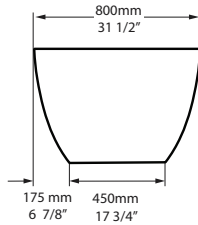

SPECIFICATIONS

CORVARA

59" x 32" Freestanding Soaking Bathtub With Void And No Overflow Hole

MODELS: COR-N-SW-NO, CORM-N-SM-NO

SHAPE

Oval

SIZE

Length: 59" (1500mm); Width: 31 1/2" (800mm); Height: 21 1/2" (528mm)

MATERIAL

Volcanic Limestone

DRAIN HOLE

Center

WEIGHT

165 lbs (75 kg)

CAPACITY

60 gallons (227 liters)

INSTALLATION TYPE

Freestanding

DRAIN SET

Drain required and sold separately: order K-36E

K-36E and K-40E IntelliDrain is "equipped with a waste outlet and an overflow outlet" and therefore, complies with the 2012, 2015, 2018 International Plumbing Code (IPC) despite these two outlets being in the same location. It also complies with the UPC, IRC, NSPC, and 2021 IPC codes.

STANDARDS

CSA B45.5-17; IAPMO Z124-2017

WARRANTY

Most products or parts carry "Limited Warranties" against manufacturing defects. Please visit houseofrohl.com/support for complete product and finish warranty.

FRONT VIEW

SIDE VIEW