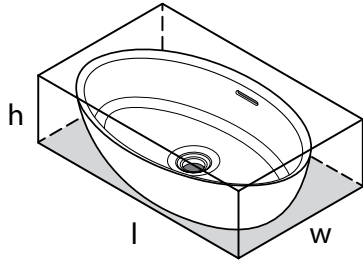

TOM-09 Tombolo 09 Bath Rack

l = 934mm/36¾"
w = 200mm/7⅞"
h = 73mm/2⅞"

Model	OAK	WAL	WHT	BLK
TOM-09-	618	618	618	618

- Contemporary bathtub rack in either Oak, Walnut or White finish
- Integrated wine glass holders add functionality to the bathtub
- Compatible with the following Victoria + Albert™ bathtubs: Amalfi, Amiata, Barcelona 2, Corvara™, Edge, ios, Ionian, Lussari 3, Marlborough, Terrassa, Toulouse, Warndon and Worcester
- Will fit freestanding bathtubs with a side-to-side width between 28 7/8" (73.4 cm) and 32 1/8" (81.6 cm)