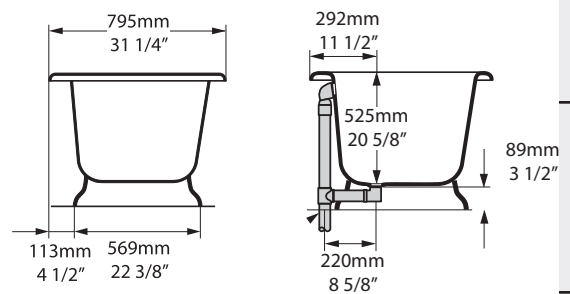

SPECIFICATIONS

YORK

69" x 32" Freestanding Soaking Bathtub
With Pedestal Base And Void And Overflow Hole

MODELS: YOR-N-SW-OF + YOR-B-SW-OF

SHAPE

Oval

SIZE

Length: 68 1/2" (1741mm); Width: 30 1/4" (795mm);
Height: 24 1/4" (616mm)

MATERIAL

Volcanic Limestone

DRAIN HOLE

Center

WEIGHT

148 lbs (67 kg)

CAPACITY

72 gallons (272 liters)

INSTALLATION TYPE

Freestanding

DRAIN SET

Drain required and sold separately: order K-50

STANDARDS

CSA B45.5-17; IAPMO Z124-2017

WARRANTY

Most products or parts carry "Limited Warranties" against manufacturing defects.
Please visit houseofrohl.com/support for complete product and finish warranty.

FRONT VIEW