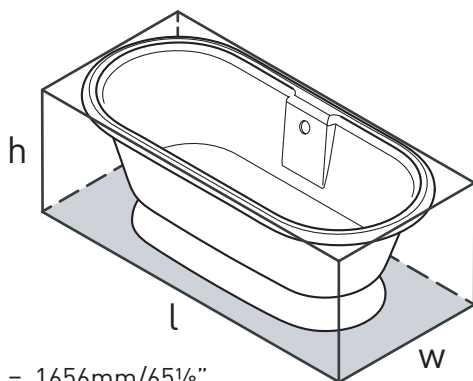

CSA B45.5-17; IAPMO Z124-2017

WARRANTY

Most products or parts carry "Limited Warranties" against manufacturing defects.
Please visit houseofrohl.com/support for complete product and finish warranty.

l = 1656mm/65 1/8"
w = 795mm/31 1/4"
h = 624mm/24 1/2"