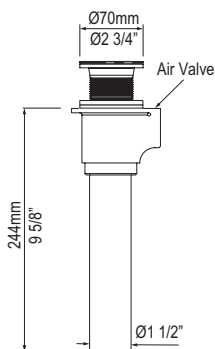

K-40E IntelliDrain™ Push Drain for Victoria + Albert® Bathtubs Without an Overflow Hole

Model	WH	PC	BN	PN	BK	UB
K-40E-	438	438	598	598	598	658

- IntelliDrain™ is equipped with a waste outlet and an overflow outlet.
- Patented magnetic technology measures water pressure to activate drain at 15 3/4" (40 cm) depth
- Silicone cap included to fill beyond 15 3/4" (40 cm) bathing depth
- Recommended for use with K-70 island drain
- Suitable for bathtubs without a pre-drilled overflow
- Available in multiple finishes to complement a variety of bathtub fillers