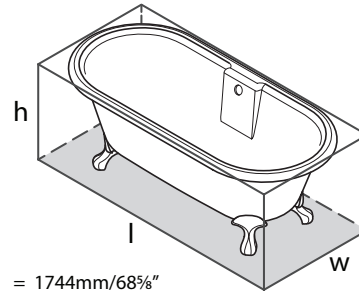

CHE Cheshire 69" x 31" Freestanding Soaking Bathtub

L = 1744mm/68¾"
W = 798mm/31¾"
H = 646mm/25¾"

Model	SW	WH	PC	BN	PN	PB
CHE-N-SW-OF+FT-CHE-	5868	5868	5868	6018	6018	6068

- Made from naturally bright white Volcanic Limestone™
- Drain required and sold separately: Order K-50
- Color paint options sold as separate SKU. See Color Paint Options tab.
- Metal feet required to be siliconed and bolted, Volcanic limestone™ feet need to be siliconed only
- Metal feet are adjustable for leveling. Volcanic Limestone™ feet can be sanded or shimmed for leveling
- RAL color option includes tub only; feet will not be painted