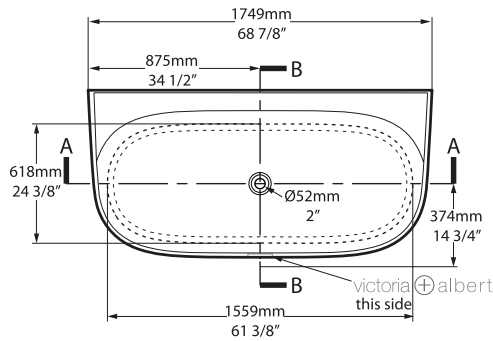

WARRANTY

Most products or parts carry "Limited Warranties" against manufacturing defects. Please visit houseofrohl.com/support for complete product and finish warranty.

TOP VIEW

FRONT VIEW

SIDE VIEW