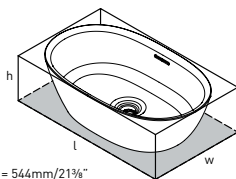

l = 544mm/21 3/8"
w = 326mm/13"
h = 153mm/6"