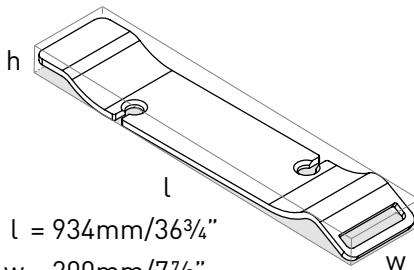

TOM-09 Tombolo 09 Bath Rack

l = 934mm/36 3/4"
w = 200mm/7 7/8"
h = 73mm/2 7/8"

Model	OAK	WAL	WHT	BLK
TOM-09-	618	618	618	618

- Contemporary bathtub rack in either Oak, Walnut or White finish
- Integrated wine glass holders add functionality to the bathtub
- Compatible with the following Victoria + Albert® bathtubs: Amalfi, Amiata, Barcelona 2, Corvara™, Edge, ios, Ionian, Lussari 3, Marlborough, Terrassa, Toulouse, Warndon and Worcester
- Will fit freestanding bathtubs with a side-to-side width between 28 7/8" (73.4 cm) and 32 1/8" (81.6 cm)