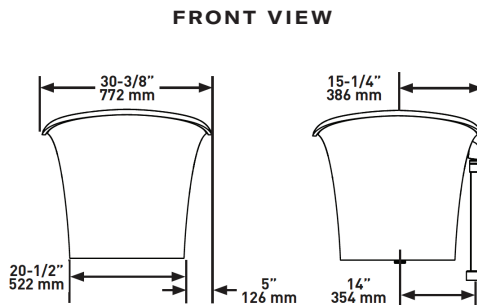

SPECIFICATIONS

TOULOUSE

71" x 32" Freestanding Soaking Bathtub
With Void And No Overflow Hole

MODELS: TOU-N-SW-NO

SHAPE

Oval

SIZE

Length: 71 1/8" (1808mm); Width: 31 1/2" (800mm);
Height: 28 1/4" (717mm)