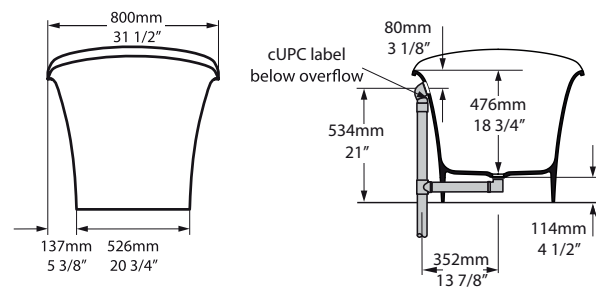

TOP VIEW

FRONT VIEW

SIDE VIEW

l = 1519mm/59¾"
w = 745mm/29⅝"
h = 647mm/25½"

TO2 Toulouse 60" x 29" Freestanding Soaking Bathtub

Model	OF	NO
TO2-N-SW-	7448	7448

- Made from naturally bright white Volcanic Limestone™
- Drain required and sold separately: For OF model, order K-51; For NO model, order K-40E
- Color paint options sold as separate SKU. See Color Paint Options tab.
- For NO Model, IntelliDrain™ is equipped with a waste outlet and an overflow outlet. See specifications for details.