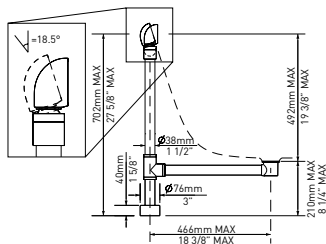

Model	WH	PC	BN	PN	BK	AG	PB	UB	ORB
K-50-	538	538	728	728	728	808	808	808	808

- Bathtub drain for above-floor installation box
- Bathtub drain featuring a contemporary toe-tap plug for above-floor installations
- Toe-tap drain for ease of use
- Available in multiple finishes to complement a variety of bathtub fillers

TOM-08 Tombolo 8 Bathtub Rack