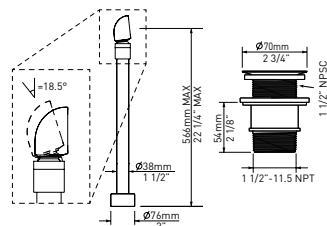

K-51 Freestanding Victoria + Albert® Bathtub Drain For Sub-Floor Installation Box

Model	WH	PC	BN	PN	BK	AG	PB	UB	ORB
K-51-	538	538	728	728	728	808	808	808	808

- Bathtub drain for sub-floor installation box
- Bathtub drain featuring a contemporary toe-tap plug for sub-floor installations
- Toe-tap drain for ease of use
- Available in multiple finishes to complement a variety of bathtub fillers