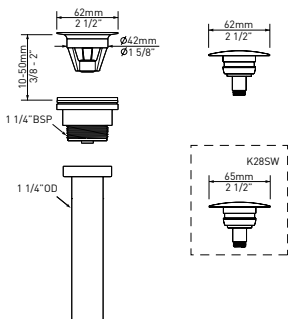

K-28 Lavatory Universal Open Drain

Model	SW	SM	PC	BN	PN	BK	PB	UB	ORB
K-28-	168	168	168	228	228	228	258	258	258

- Free-flow drain adds further piece of mind to sinks that have no overflow hole, by reducing flooding risk
- For sinks with or without overflow hole
- Sink drain with fixed opening. Cannot be pushed down to seal