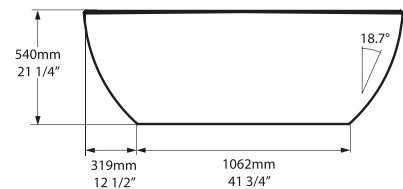

FRONT VIEW

SIDE VIEW

67" x 32" Freestanding Soaking Bathtub With Void And Overflow Hole

MODELS: BA2-N-SW-OF, BA2-N-SW-OF

SHAPE

Oval

SIZE

Length: 66 7/8" (1700mm); Width: 31 3/4" (808mm); Height: 21 1/4" (540mm)