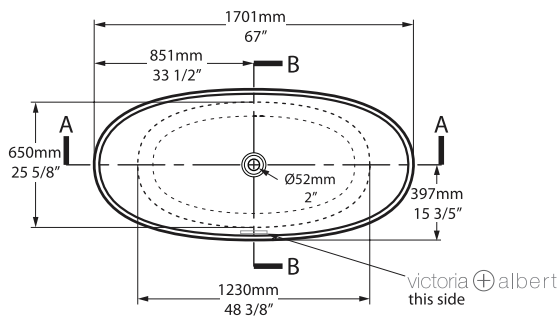

WARRANTY

Most products or parts carry "Limited Warranties" against manufacturing defects. Please visit houseofrohl.com/support for complete product and finish warranty.

TOP VIEW

FRONT VIEW