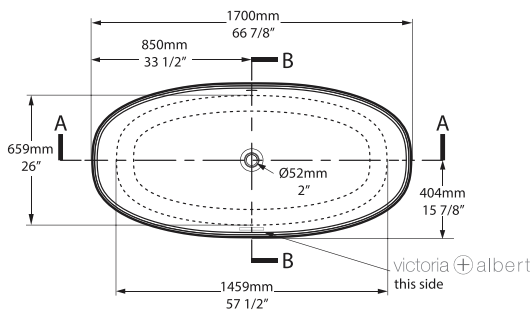

Oval

SIZE

Length: 66 7/8" (1700mm); Width: 31 3/4" (808mm); Height: 21 1/4" (540mm)

MATERIAL

Volcanic Limestone

DRAIN HOLE

Center

WEIGHT

FRONT VIEW

SIDE VIEW

67" x 32" Freestanding Soaking Bathtub With Void And Overflow Hole

MODELS: BA2-N-SW-OF, BA2-N-SW-OF

SHAPE

Oval

SIZE

Length: 66 7/8" (1700mm); Width: 31 3/4" (808mm); Height: 21 1/4" (540mm)