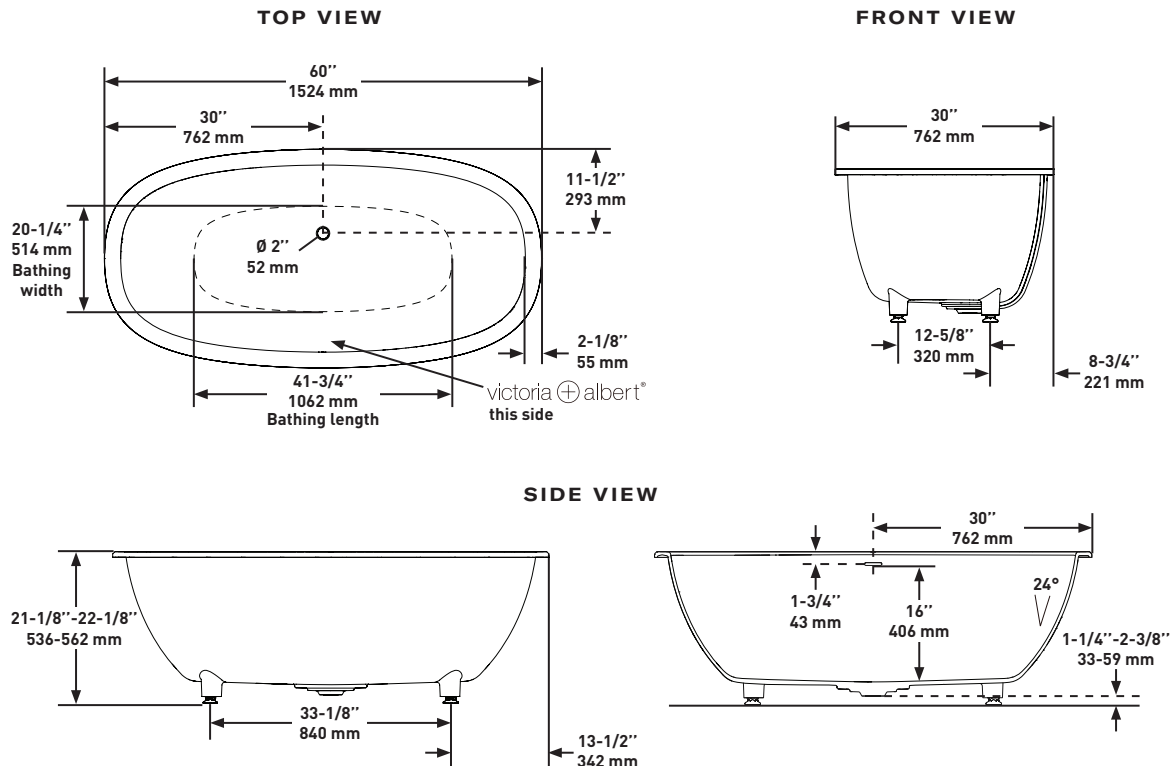

NOTE

Due to production tolerances, please do not make any modifications or cut any surfaces for installation until you have received your bathtub.