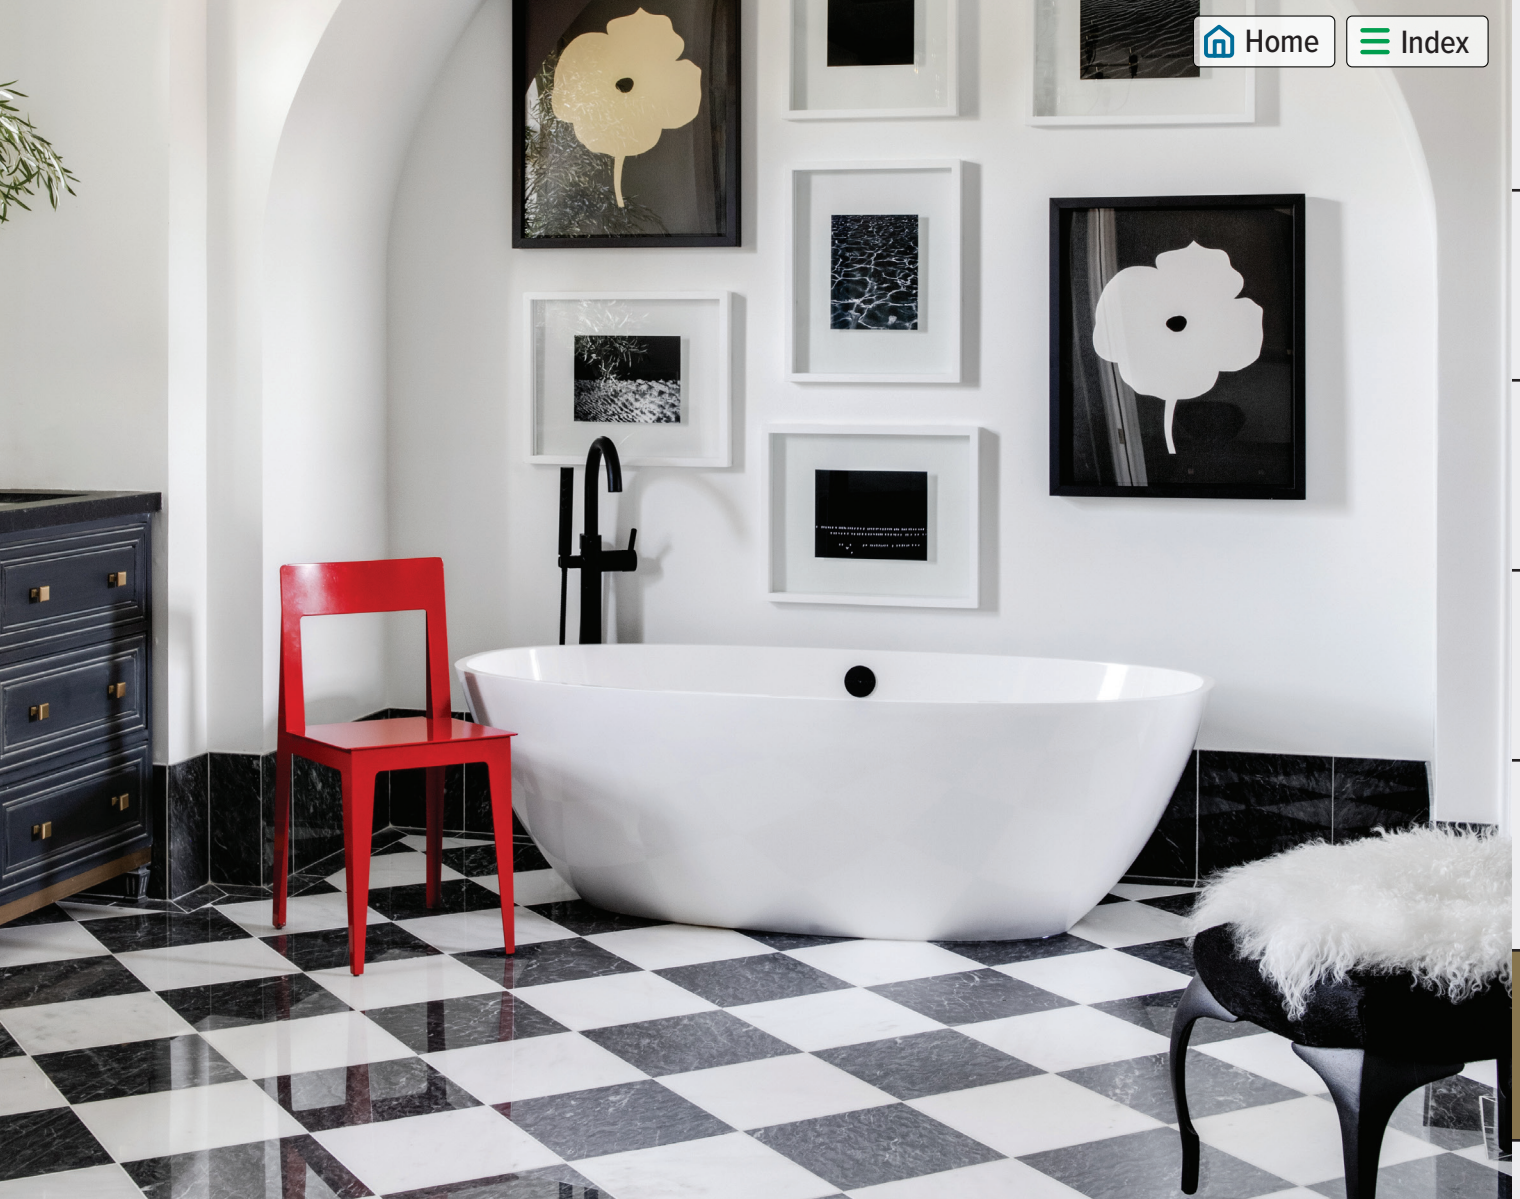

TOULOUSE

TRIVENTO

VETRALLA

WORCESTER

YORK

TERRASSA

The Terrassa is named for the Spanish city that's home to the famous Terrassa Jazz Festival, where Chet Baker and Dizzy Gillespie once jammed. The Terrassa soaking bathtub is a riff on Victoria + Albert's oval bath, the Barcelona, in an equally fluid shape and minimal style. The Terrassa, though, makes its mark on its interior with harmonious sculpted details that create an extra dimension of design. Sized just right for city and country bathrooms alike, yet made for deep, lush soaks, the Terrassa is for those attuned to modern styling, unexpected flourishes, and all that jazz.