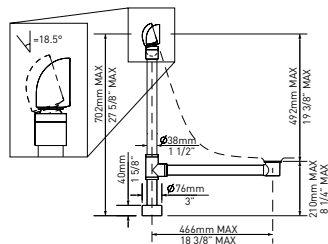

K-50 Freestanding Victoria + Albert® Bathtub Drain For Above-Floor Installation Box

Model	WH	PC	BN	PN	BK	AG	PB	UB	ORB
K-50-	538	538	728	728	728	808	808	808	808

- Bathtub drain for above-floor installation box
- Bathtub drain featuring a contemporary toe-tap plug for above-floor installations
- Toe-tap drain for ease of use
- Available in multiple finishes to complement a variety of bathtub fillers