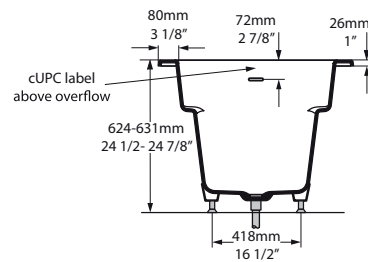

SPECIFICATIONS

ROSSENDALE

66" x 36" Undermount Or Drop-In Bathtub With Internal Overflow

MODELS: ROS-N-SW-IO

SHAPE

Rectangular

SIZE

Length: 65 7/8" (1672mm); Width: 35 5/8" (904mm); Height: 24 1/2" - 24 7/8" (624-631mm)

MATERIAL

Volcanic Limestone

DRAIN HOLE

Off-center

WEIGHT

154 lbs (70 kg)

CAPACITY

88 gallons (333 liters)

INSTALLATION TYPE

Freestanding

DRAIN SET

Drain required and sold separately: order K-13

STANDARDS

CSA B45.5-17; IAPMO Z124-2017

WARRANTY

Most products or parts carry "Limited Warranties" against manufacturing defects. Please visit houseofrohl.com/support for complete product and finish warranty.

FRONT VIEW

SIDE VIEW