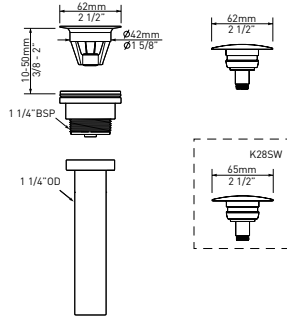

K-28 Lavatory Universal Open Drain

Model	SW	SM	PC	BN	PN	BK	PB	UB	ORB
K-28-	168	168	168	228	228	228	258	258	258

- Free-flow drain adds further piece of mind to sinks that have no overflow hole, by reducing flooding risk
- For sinks with or without overflow hole
- Sink drain with fixed opening. Cannot be pushed down to seal