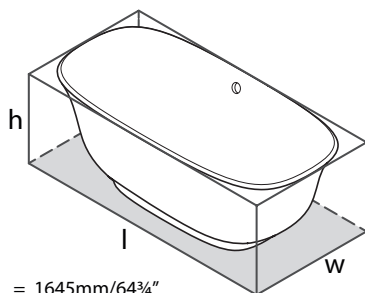

l = 1519mm/59¾"
w = 726mm/28⅝"
h = 550mm/21⅝"

AMT2 Amiata 60" x 29" Freestanding Soaking Bathtub

Model	NO	OF
AMT2M-N-SM-	7758	7758
AMT2-N-SW-	7758	7758

- Made from naturally bright white Volcanic Limestone™, available in either gloss or matte finish
- Drain required and sold separately: For OF model, order K-51; For NO model, order K-40E
- Color paint options sold as separate SKU. See Color Paint Options tab.
- For NO Model, IntelliDrain™ is equipped with a waste outlet and an overflow outlet. See specifications for details.