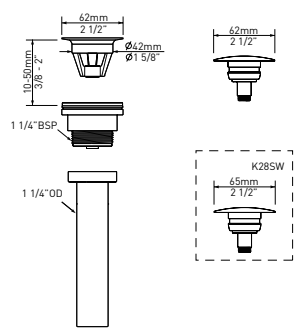

K-28 Lavatory Universal Open Drain

Model	SW	SM	PC	BN	PN	BK	PB	UB	ORB
K-28-	168	168	168	228	228	228	258	258	258

- Free-flow drain adds further piece of mind to sinks that have no overflow hole, by reducing flooding risk
- For sinks with or without overflow hole
- Sink drain with fixed opening. Cannot be pushed down to seal