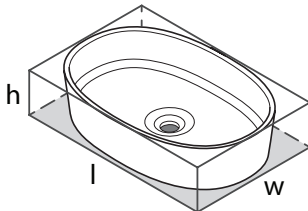

IOS-54 ios 21" x 14" Oval Vessel Lavatory Sink

l = 540mm/21 1/4"
w = 362mm/14 1/4"
h = 125mm/4 7/8"

Model	NO
VB-IOS-54-	858
VB-IOS54M-SM-	858

- Made from naturally bright white Volcanic Limestone™, available in either gloss or matte finish
- Drain required and sold separately: Order K-25 or K-28
- Color paint options sold as separate SKU. See Color Paint Options tab.