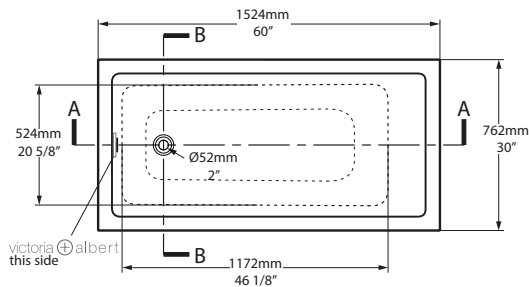

WARRANTY

Most products or parts carry "Limited Warranties" against manufacturing defects. Please visit houseofrohl.com/support for complete product and finish warranty.

TOP VIEW

FRONT VIEW