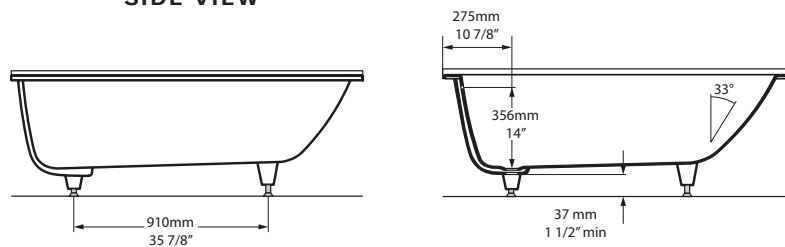

SPECIFICATIONS

BARCELONA

KALDERA

ROSSENDALE

VESSEL SINKS

DROP IN & UNDERMOUNT SINKS

SINK DRAINS

BATHTUB DRAINS

BATHTUB ACCESSORIES

COLOR PAINT OPTIONS

CARE & MAINTENANCE

TERMS

KALDERA 2

60" x 32" Undermount Or Drop-In Bathtub With Internal Overflow

MODELS: KAL2-N-SW-IO, KAL2-N-LH-SW-IO, KAL2-N-RH-SW-IO

SHAPE

Rectangular

SIZE

Length: 60" (1524mm); Width: 32" (813mm); Height: 18 7/8" - 19 1/8" (480-486mm)

MATERIAL

Volcanic Limestone

DRAIN HOLE

Off-Center

WEIGHT

112 lbs (51 kg)

CAPACITY

64 gallons (242 liters)

INSTALLATION TYPE

Undermount/Drop-In

Tubs with -LH and -RH feature a tile flange for alcove installations

DRAIN SET

Drain required and sold separately: order K-13

STANDARDS

CSA B45.5-17; IAPMO Z124-2017

WARRANTY

Most products or parts carry "Limited Warranties" against manufacturing defects. Please visit houseofrohl.com/support for complete product and finish warranty.

TOP VIEW

FRONT VIEW

SIDE VIEW

SIDE VIEW