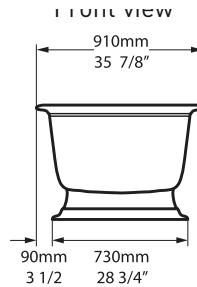

TOP VIEW

FRONT VIEW

SIDE VIEW

l = 1902mm/74 7/8"
w = 910mm/35 7/8"
h = 622mm/24 1/2"

ELW Elwick 75" x 36" Freestanding Soaking Pedestal Bathtub With Void

Model	OF
RAD-N-SW-OF+ELW-B-SW-OF	8158

- Made from naturally bright white Volcanic Limestone™
- Drain required and sold separately: Order K-50
- Void space underneath tub to accommodate drain plumbing
- Color paint options sold as separate SKU. See Color Paint Options tab.