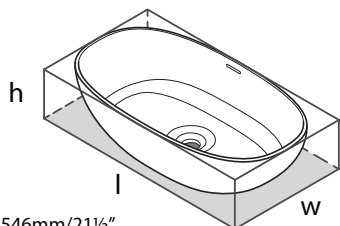

l = 546mm/21 1/2"
w = 329mm/13"
h = 139mm/5 1/2"

BAR-55 Barcelona 22" x 13" Oval Vessel Lavatory Sink

Model	IO
VB-BAR-55-__	848
VB-BAR55M-SM-__	848

- Made from naturally bright white Volcanic Limestone™, available in either gloss or matte finish
- Drain required and sold separately: Order K-25 or K-28
- Includes an Internal Overflow
- Color paint options sold as separate SKU. See Color Paint Options tab.