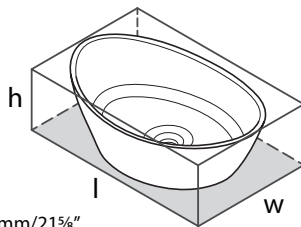

FINISH OPTIONS

SW

SM

COLOR
OPTIONS

l = 550mm/21 $\frac{1}{2}$ "
w = 340mm/13 $\frac{3}{8}$ "
h = 168mm/6 $\frac{5}{8}$ "

AML-55 Amalfi 22" x 13" Oval Vessel Lavatory Sink

Model	NO
VB-AML-55-	868

- Made from naturally bright white Volcanic Limestone™, available in either gloss or matte finish
- Drain required and sold separately: Order K-25 or K-28
- Color paint options sold as separate SKU. See Color Paint Options tab.