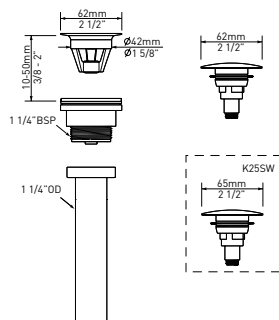

K-25 Lavatory Universal Push Drain

Model	SW	PC	BN	PN	BK	PB	UB	ORB
K-25-	188	188	258	258	258	288	288	288

- For sinks with or without overflow hole
- "Push control" plug