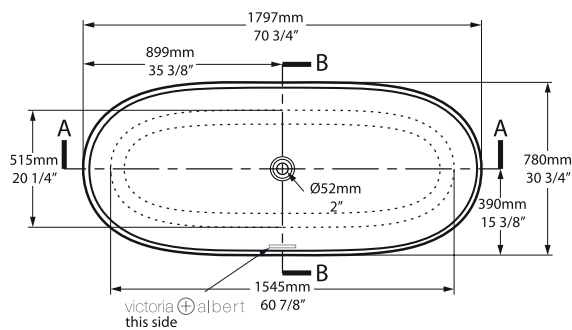

Most products or parts carry "Limited Warranties" against manufacturing defects.
Please visit houseofrohl.com/support for complete product and finish warranty.

TOP VIEW

FRONT VIEW

SIDE VIEW

l = 1797mm/70¾"
w = 780mm/30¾"
h = 608mm/23⅞"