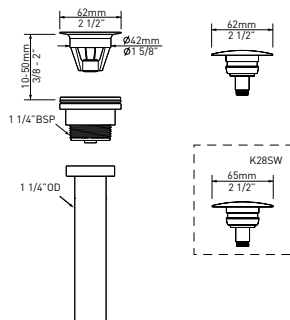

K-28 Lavatory Universal Open Drain

Model	SW	SM	PC	BN	PN	BK	PB	UB	ORB
K-28-	168	168	168	228	228	228	258	258	258

- Free-flow drain adds further piece of mind to sinks that have no overflow hole, by reducing flooding risk
- For sinks with or without overflow hole
- Sink drain with fixed opening. Cannot be pushed down to seal