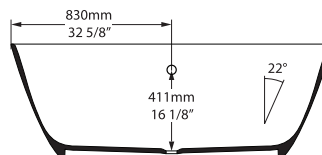

WARRANTY

Most products or parts carry "Limited Warranties" against manufacturing defects.
Please visit houseofrohl.com/support for complete product and finish warranty.