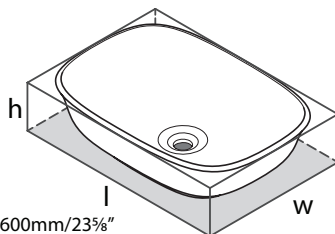

FINISH OPTIONS

SW

SM

COLOR
OPTIONS

l = 550mm/21 $\frac{1}{2}$ "
w = 340mm/13 $\frac{3}{8}$ "
h = 168mm/6 $\frac{5}{8}$ "

AML-55 Amalfi 22" x 13" Oval Vessel Lavatory Sink

Model	NO
VB-AML-55-	868

- Made from naturally bright white Volcanic Limestone™, available in either gloss or matte finish
- Drain required and sold separately: Order K-25 or K-28
- Color paint options sold as separate SKU. See Color Paint Options tab.