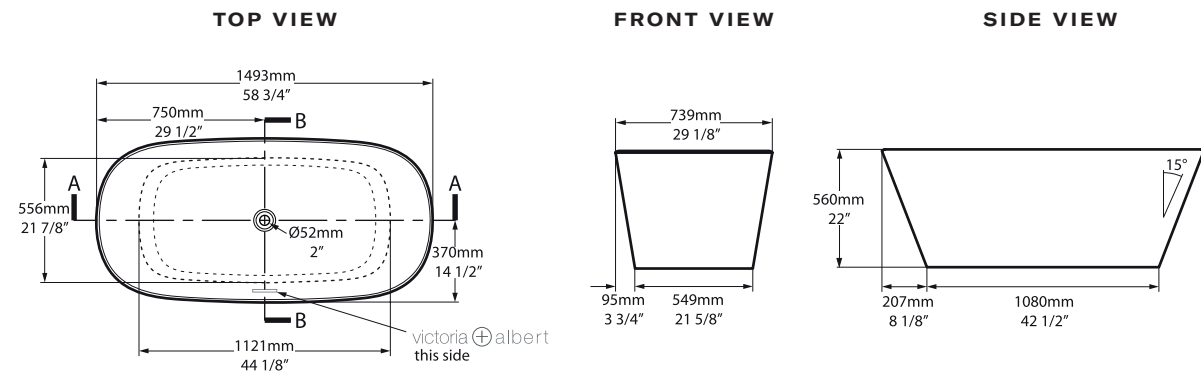

WARRANTY

Most products or parts carry "Limited Warranties" against manufacturing defects. Please visit houseofrohl.com/support for complete product and finish warranty.