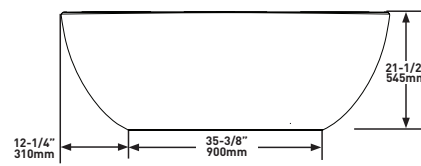

FRONT VIEW

SIDE VIEW

60" x 29" Freestanding Soaking Bathtub
With Overflow Hole

MODELS: BA4-N-SW-OF, BA4M-N-SM-OF

SHAPE

Oval

SIZE

Length: 59 3/4" (1519mm); Width: 28 1/2" (724mm);
Height: 21 1/2" (545mm)