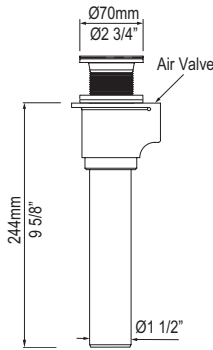

K-40E IntelliDrain™ Push Drain for Victoria + Albert® Bathtubs Without an Overflow Hole

Model	WH	PC	BN	PN	BK	UB
K-40E-	438	438	598	598	598	658

- IntelliDrain™ is equipped with a waste outlet and an overflow outlet.
- Patented magnetic technology measures water pressure to activate drain at 15 3/4" (40 cm) depth
- Silicone cap included to fill beyond 15 3/4" (40 cm) bathing depth
- Recommended for use with K-70 island drain
- Suitable for bathtubs without a pre-drilled overflow
- Available in multiple finishes to complement a variety of bathtub fillers