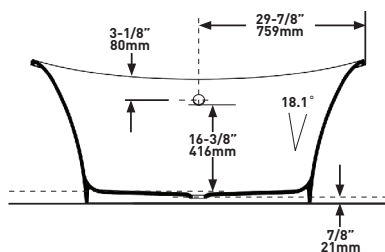

60" x 29" Freestanding Soaking Bathtub
With Overflow Hole

MODELS: TO2-N-SW-OF, TO2M-N-SM-OF

SHAPE

Oval

SIZE

Length: 59 3/4" (1519mm); Width: 29 7/8" (754mm);
Height: 25 1/2" (646mm)

MATERIAL

Volcanic Limestone

DRAIN HOLE

Center

WEIGHT

110 lbs (50 kg)

CAPACITY

52.3 gallons (198 liters)

INSTALLATION TYPE

Freestanding

DRAIN SET

Drain required and sold separately: order K-51

STANDARDS

CSA B45.5-17; IAPMO Z124-2017

WARRANTY

Most products or parts carry "Limited Warranties" against manufacturing defects.
Please visit houseofrohl.com/support for complete product and finish warranty.

FRONT VIEW

SIDE VIEW