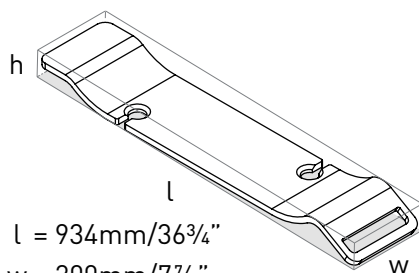

TOM-09 Tombolo 09 Bath Rack

l = 934mm/36¾"
w = 200mm/7⅞"
h = 73mm/2⅞"

Model	OAK	WAL	WHT	BLK
TOM-09-	618	618	618	618

- Contemporary bathtub rack in either Oak, Walnut or White finish
- Integrated wine glass holders add functionality to the bathtub
- Compatible with the following Victoria + Albert™ bathtubs: Amalfi, Amiata, Barcelona 2, Corvara™, Edge, ios, Ionian, Lussari 3, Marlborough, Terrassa, Toulouse, Warndon and Worcester
- Will fit freestanding bathtubs with a side-to-side width between 28 7/8" (73.4 cm) and 32 1/8" (81.6 cm)