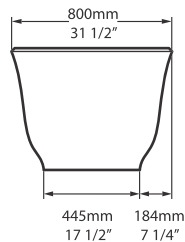

Oval

SIZE

Length: 64 3/4" (1645mm); Width: 31 1/2" (800mm);
Height: 24" (611mm)

MATERIAL

Volcanic Limestone

DRAIN HOLE

Center

WEIGHT

FRONT VIEW

SIDE VIEW

65" x 32" Freestanding Soaking Bathtub
With Overflow Hole

MODELS: AMT-N-SW-OF, AMTM-N-SW-OF

SHAPE

Oval

SIZE

Length: 64 3/4" (1645mm); Width: 31 1/2" (800mm);
Height: 24" (611mm)