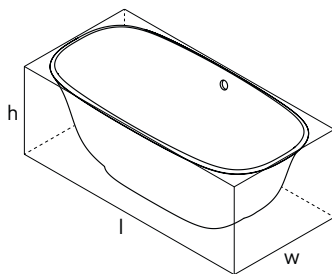

l = 1519mm/59¾"
w = 726mm/28⅝"
h = 550mm/21⅝"

AMT2 Amiata 60" x 29" Freestanding Soaking Bathtub

Model	NO	OF
AMT2M-N-SM-	7758	7758
AMT2-N-SW-	7758	7758

- Made from naturally bright white Volcanic Limestone™, available in either gloss or matte finish
- Drain required and sold separately: For OF model, order K-51; For NO model, order K-40E
- Color paint options sold as separate SKU. See Color Paint Options tab.
- For NO Model, IntelliDrain™ is equipped with a waste outlet and an overflow outlet. See specifications for details.