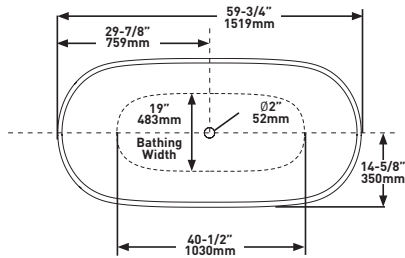

WARRANTY

Most products or parts carry "Limited Warranties" against manufacturing defects. Please visit houseofrohl.com/support for complete product and finish warranty.

TOP VIEW

FRONT VIEW