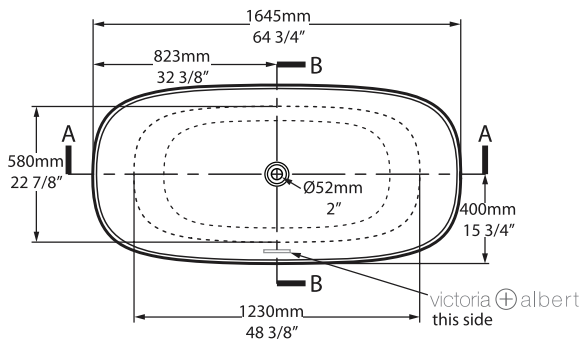

SHAPE

Curved

SIZE

Length: 64 1/4" (1632mm); Width: 31 1/4" (794mm);
Front Height: 27 5/8" (703mm);
Back Height: 33 7/8" (859mm)

MATERIAL

Volcanic Limestone

DRAIN HOLE

Off-Center

FRONT VIEW

SIDE VIEW

65" x 32" Freestanding Soaking Bathtub
With Overflow Hole

MODELS: AMT-N-SW-OF, AMTM-N-SW-OF

SHAPE

Oval

SIZE

Length: 64 3/4" (1645mm); Width: 31 1/2" (800mm);
Height: 24" (611mm)

TOP VIEW

FRONT VIEW

SIDE VIEW

SPECIFICATIONS

AMIATA 3

70" x 32" Freestanding Soaking Bathtub
With No Overflow Hole

MODELS: AMT3-N-SW-NO, AMT3M-N-SM-NO

SHAPE

Oval

SIZE

Length: 69 7/8" (1775mm); Width: 31 3/8" (798mm); Height: 24" (609mm)

MATERIAL

Volcanic Limestone

DRAIN HOLE

Center

WEIGHT