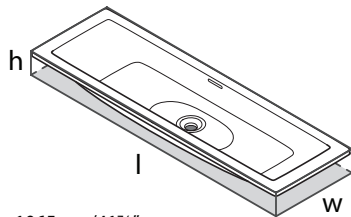

L = 1065mm/41 7/8"
W = 379mm/14 7/8"
h = 141mm/5 1/2"

ROS-107 Rossendale 42" x 15" Undermount or Drop-In Lavatory Sink

Model	IO
DU-ROS-107-IO	618

- Made from naturally bright white Volcanic Limestone™
- Drain required and sold separately: Order K-25 or K-28 if drain is needed
- Requires decking or support (not included)
- Includes an Internal Overflow