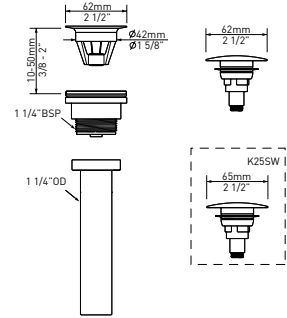

K-25 Lavatory Universal Push Drain

Model	SW	PC	BN	PN	BK	PB	UB	ORB
K-25-	188	188	258	258	258	288	288	288

- For sinks with or without overflow hole
- "Push control" plug