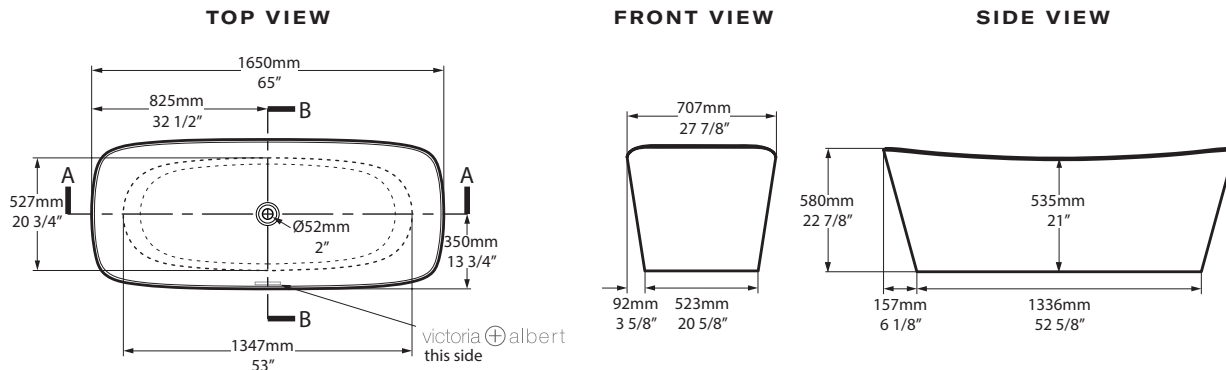

WARRANTY

Most products or parts carry "Limited Warranties" against manufacturing defects. Please visit houseofrohl.com/support for complete product and finish warranty.