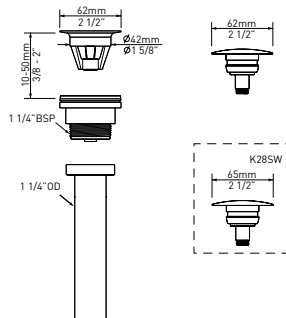

K-28 Lavatory Universal Open Drain

Model	SW	SM	PC	BN	PN	BK	PB	UB	ORB
K-28-	168	168	168	228	228	228	258	258	258

- Free-flow drain adds further piece of mind to sinks that have no overflow hole, by reducing flooding risk
- For sinks with or without overflow hole
- Sink drain with fixed opening. Cannot be pushed down to seal