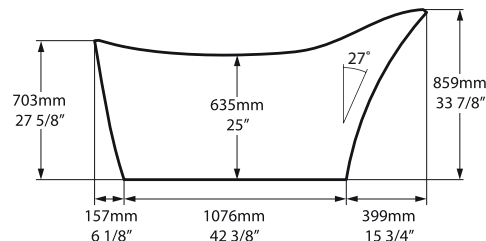

FRONT VIEW

SIDE VIEW

64" x 32" Freestanding Soaking Bathtub
With Void And Overflow Hole

MODELS: AML-N-SW-OF, AMLM-N-SM-OF

SHAPE

Curved

SIZE

Length: 64 1/4" (1632mm); Width: 31 1/4" (794mm);
Front Height: 27 5/8" (703mm);
Back Height: 33 7/8" (859mm)