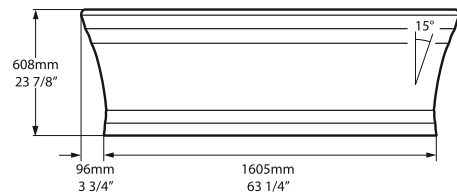

SPECIFICATIONS

WORCESTER

71" x 31" Freestanding Soaking Bathtub
With No Overflow Hole

MODELS: WOR-N-SW-NO

SHAPE

Oval

SIZE

Length: 70 3/4" (1797mm); Width: 30 3/4" (780mm);
Height: 23 7/8" (608mm)

MATERIAL

Volcanic Limestone

DRAIN HOLE

Center

WEIGHT

231 lbs (64 kg)

CAPACITY

74 gallons (280 liters)

INSTALLATION TYPE

Freestanding

DRAIN SET

Drain required and sold separately: order K-40E

K-36E and K-40E IntelliDrain is "equipped with a waste outlet and an overflow outlet" and therefore, complies with the 2012, 2015, 2018 International Plumbing Code (IPC) despite these two outlets being in the same location. It also complies with the UPC, IRC, NSPC, and 2021 IPC codes.

STANDARDS

CSA B45.5-17; IAPMO Z124-2017

WARRANTY

Most products or parts carry "Limited Warranties" against manufacturing defects. Please visit houseofrohl.com/support for complete product and finish warranty.

SIDE VIEW