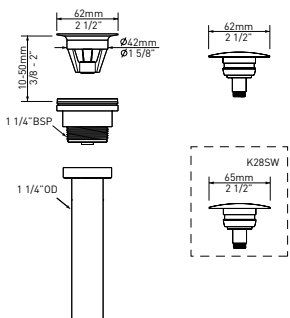

K-28 Lavatory Universal Open Drain

Model	SW	SM	PC	BN	PN	BK	PB	UB	ORB
K-28-__	168	168	168	228	228	228	258	258	258

- Free-flow drain adds further piece of mind to sinks that have no overflow hole, by reducing flooding risk
- For sinks with or without overflow hole
- Sink drain with fixed opening. Cannot be pushed down to seal