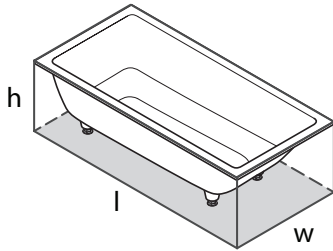

l = 1524mm/60"
w = 813mm/32"
h = 480-486mm/18⁷/₈-19¹/₈"

KAL2 Kaldera 2 60" x 32" Drop In Bathtubs with Tile Flange

Model	IO
KAL2-N-LH-SW-	3518
KAL2-N-RH-SW-	3518
KAL2-N-SW-	3518

- KAL2-N-LH-SW-IO left-hand drain with tile flange shown
- Tubs with -LH and -RH feature a tile flange for alcove installations
- Made from naturally bright white Volcanic Limestone™
- Drain required and sold separately: Order K-13
- Includes an Internal Overflow
- 4 adjustable feet for leveling