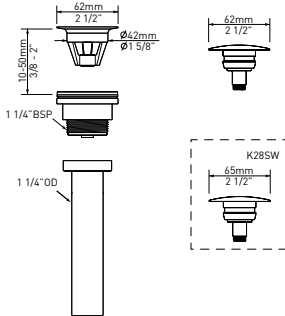

K-28 Lavatory Universal Open Drain

Model	SW	SM	PC	BN	PN	BK	PB	UB	ORB
K-28-	168	168	168	228	228	228	258	258	258

- Free-flow drain adds further piece of mind to sinks that have no overflow hole, by reducing flooding risk
- For sinks with or without overflow hole
- Sink drain with fixed opening. Cannot be pushed down to seal