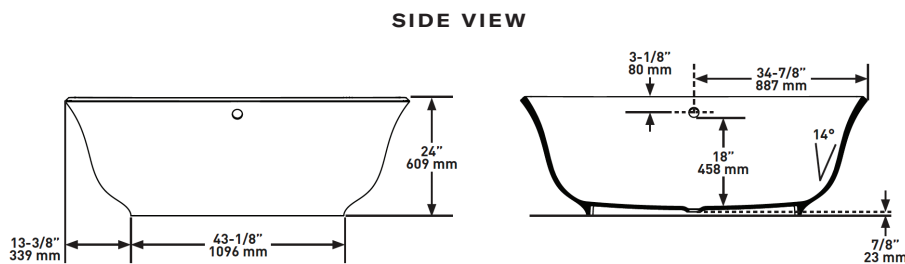

l = 1519mm/59¾"
w = 726mm/28⅝"
h = 550mm/21⅝"

AMT2 Amiata 60" x 29" Freestanding Soaking Bathtub

Model	NO	OF
AMT2M-N-SM-	7758	7758
AMT2-N-SW-	7758	7758

- Made from naturally bright white Volcanic Limestone™, available in either gloss or matte finish
- Drain required and sold separately: For OF model, order K-51; For NO model, order K-40E
- Color paint options sold as separate SKU. See Color Paint Options tab.
- For NO Model, IntelliDrain™ is equipped with a waste outlet and an overflow outlet. See specifications for details.