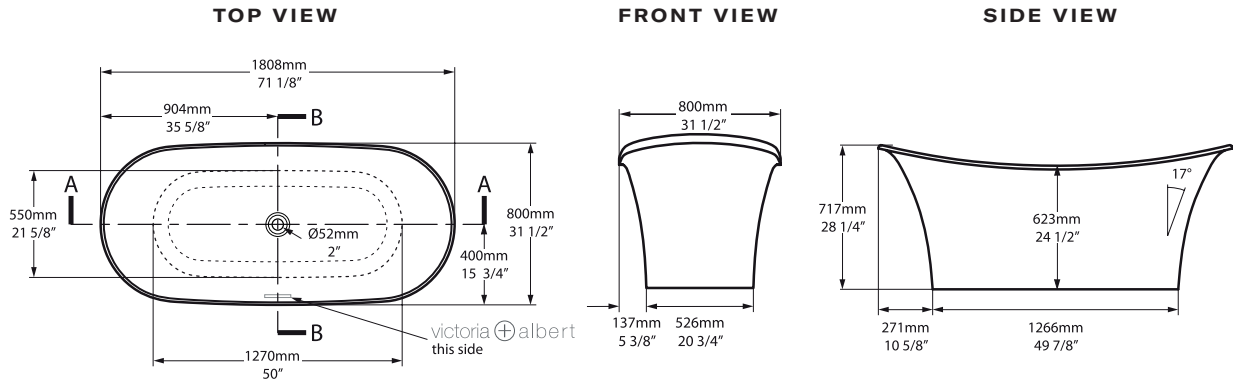

71" x 32" Freestanding Soaking Bathtub
With Void And Overflow Hole

MODELS: TOU-N-SW-OF

SHAPE

Oval

SIZE

Length: 71 1/8" (1808mm); Width: 31 1/2" (800mm);
Height: 28 1/4" (717mm)

MATERIAL

Volcanic Limestone