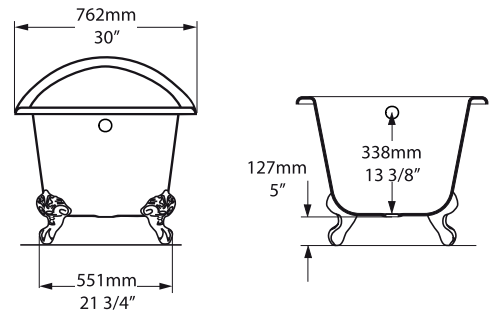

SPECIFICATIONS

SHROPSHIRE

61" x 30" Freestanding Slipper Bathtub
With Overflow Hole

MODELS: SHR-N-SW-OF + FT-SHR

*Feet available in various finishes, see website for options.

SHAPE

Curved

SIZE

Length: 60 1/2" (1537mm); Width: 30" (762mm);
Height (tub only): 26" (660mm);
Height (tub and feet): 31" (786mm)

MATERIAL

Volcanic Limestone

DRAIN HOLE

Off-center

WEIGHT

117 lbs (53kg)

CAPACITY

42 gallons (159 Liters)

INSTALLATION TYPE

Freestanding and Clawfoot

DRAIN SET

Drain required and sold separately: order K-50

STANDARDS

CSA B45.5-17; IAPMO Z124-2017

WARRANTY

Most products or parts carry "Limited Warranties" against manufacturing defects.
Please visit houseofrohl.com/support for complete product and finish warranty.

FRONT VIEW