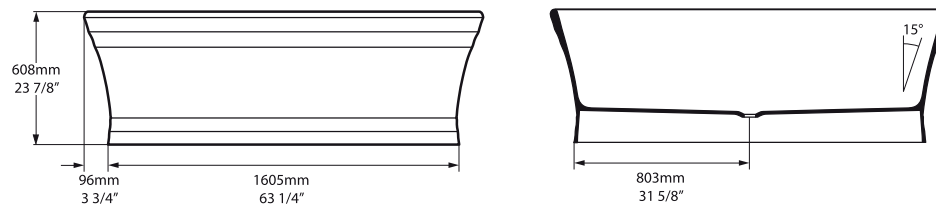

Most products or parts carry "Limited Warranties" against manufacturing defects.
Please visit houseofrohl.com/support for complete product and finish warranty.

TOP VIEW

FRONT VIEW

SIDE VIEW

l = 1797mm/70¾"
w = 780mm/30¾"
h = 608mm/23⅞"