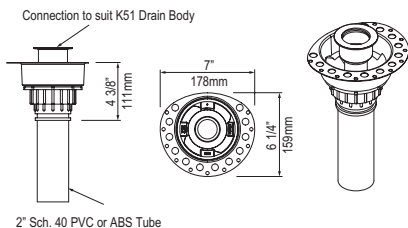

2" Sch. 40 PVC or ABS Tube