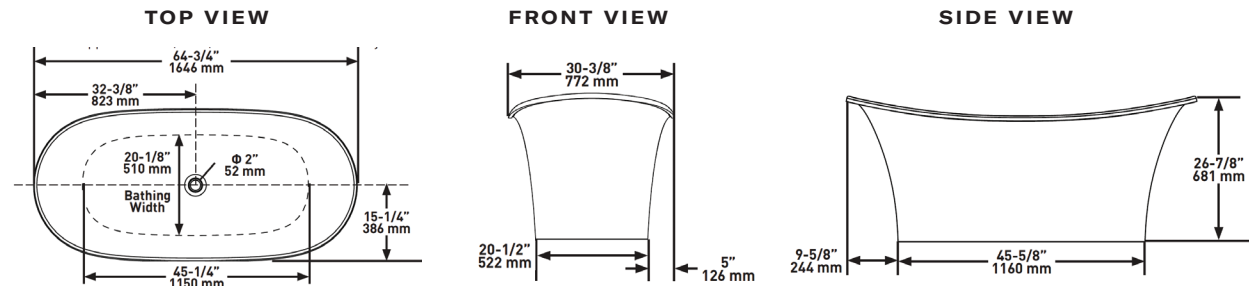

65" x 31" Freestanding Soaking Bathtub
With Overflow Hole

MODELS: TO3-N-SW-OF

SHAPE

Oval

SIZE

Length: 64 3/4" (1646mm); Width: 30 3/8" (772mm);
Height: 26 7/8" (681mm)

MATERIAL

Volcanic Limestone