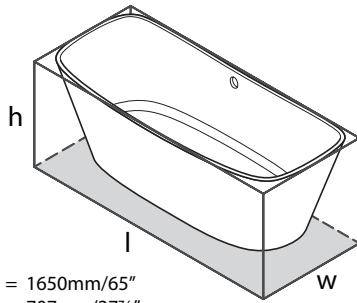

L = 1650mm/65"
W = 707mm/27 7/8"
H = 580mm/22 7/8"

TRV Trivento 65" x 28" Freestanding Soaking Bathtub

Model	OF	NO
TRV-N-SW-	6278	6278

- Made from naturally bright white Volcanic Limestone™
- Drain required and sold separately: For OF model, order K-51; For NO model, order K-40E
- Color paint options sold as separate SKU. See Color Paint Options tab.

K-40E IntelliDrain™ Push Drain for Victoria + Albert® Bathtubs Without an Overflow Hole