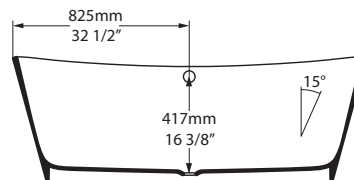

WARRANTY

Most products or parts carry "Limited Warranties" against manufacturing defects.
Please visit houseofrohl.com/support for complete product and finish warranty.