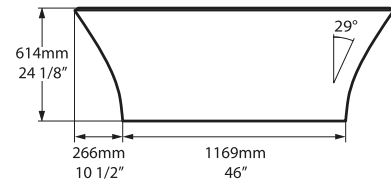

TOP VIEW

FRONT VIEW

SIDE VIEW

67" x 32" Freestanding Soaking Bathtub With Void And Overflow Hole

MODELS: INN-N-SW-OF, INNM-N-SM-OF

SHAPE

Oval

SIZE