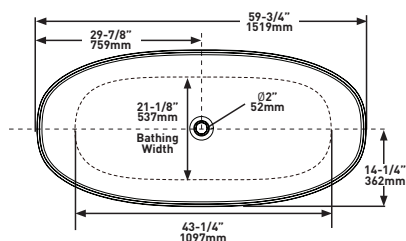

SHAPE

Oval

SIZE

Length: 59 3/4" (1519mm); Width: 28 1/2" (724mm);
Height: 21 1/2" (545mm)

MATERIAL

Volcanic Limestone

DRAIN HOLE

Center

FRONT VIEW

SIDE VIEW

60" x 29" Freestanding Soaking Bathtub
With Overflow Hole

MODELS: BA4-N-SW-OF, BA4M-N-SM-OF

SHAPE

Oval

SIZE

Length: 59 3/4" (1519mm); Width: 28 1/2" (724mm);
Height: 21 1/2" (545mm)