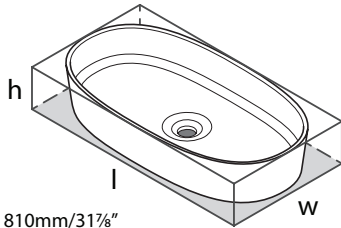

l = 810mm/31⅞"
w = 432mm/17"
h = 147mm/5¾"

IOS-80 ios 32" x 17" Oval Vessel Lavatory Sink

Model	NO
VB-IOS-80-	918

- Made from naturally bright white Volcanic Limestone™
- Drain required and sold separately: Order K-25 or K-28
- Color paint options sold as separate SKU. See Color Paint Options tab.