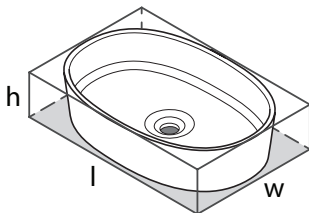

l = 540mm/21¹/₄"
w = 362mm/14¹/₄"
h = 125mm/4⁷/₈"

IOS-54 ios 21" x 14" Oval Vessel Lavatory Sink

Model	NO
VB-IOS-54-__	858
VB-IOS54M-SM-__	858

- Made from naturally bright white Volcanic Limestone™, available in either gloss or matte finish
- Drain required and sold separately: Order K-25 or K-28
- Color paint options sold as separate SKU. See Color Paint Options tab.