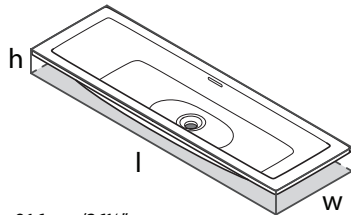

L = 916mm/36 1/8"
W = 382mm/15"
h = 148mm/5 7/8"

ROS-91 Rossendale 36" x 15" Undermount or Drop-In Lavatory Sink

Model	IO
DU-ROS-91-IO	568

- Made from naturally bright white Volcanic Limestone™
- Drain required and sold separately: Order K-25 or K-28 if drain is needed
- Requires decking or support (not included)
- Includes an Internal Overflow