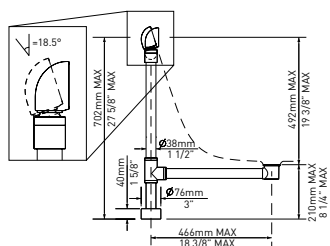

K-36E IntelliDrain™ Push Drain for Victoria + Albert® Bathtubs Without an Overflow Hole

Model	WH	PC	BN	PN	BK	UB
K-36E-	438	438	598	598	598	658

- IntelliDrain™ is equipped with a waste outlet and an overflow outlet.
- Patented magnetic technology measures water pressure to activate drain at 14" (35.56 cm) depth
- Silicone cap included to fill beyond 14" (35.56 cm) bathing depth
- Recommended for use with K-70 island drain
- Suitable for bathtubs without a pre-drilled overflow
- Available in multiple finishes to complement a variety of bathtub fillers

K-40E IntelliDrain™ Push Drain for Victoria + Albert® Bathtubs Without an Overflow Hole

Model	WH	PC	BN	PN	BK	UB
K-40E-	438	438	598	598	598	658

- IntelliDrain™ is equipped with a waste outlet and an overflow outlet.
- Patented magnetic technology measures water pressure to activate drain at 15 3/4" (40 cm) depth
- Silicone cap included to fill beyond 15 3/4" (40 cm) bathing depth
- Recommended for use with K-70 island drain
- Suitable for bathtubs without a pre-drilled overflow
- Available in multiple finishes to complement a variety of bathtub fillers

K-70 Freestanding Bathtub Island Drain for Sub-floor Installation Box

Model	ABS	PVC
K-70-	288	288

- Island Bathtub Drain
- Optimized for Victoria+Albert bathtubs requiring subfloor connection

K-50 Freestanding Victoria + Albert® Bathtub Drain For Above-Floor Installation Box

Model	WH	PC	BN	PN	BK	AG	PB	UB	ORB
K-50-	538	538	728	728	728	808	808	808	808

- Bathtub drain for above-floor installation box
- Bathtub drain featuring a contemporary toe-tap plug for above-floor installations
- Toe-tap drain for ease of use
- Available in multiple finishes to complement a variety of bathtub fillers

K-51 Freestanding Victoria + Albert® Bathtub Drain For Sub-Floor Installation Box