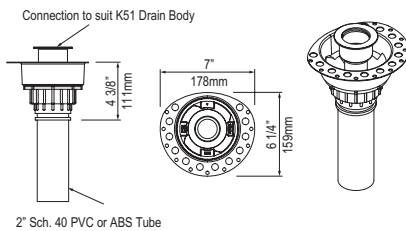

K-40E IntelliDrain™ Push Drain for Victoria + Albert® Bathtubs Without an Overflow Hole

Model	WH	PC	BN	PN	BK	UB
K-40E-	438	438	598	598	598	658

- IntelliDrain™ is equipped with a waste outlet and an overflow outlet.
- Patented magnetic technology measures water pressure to activate drain at 15 3/4" (40 cm) depth
- Silicone cap included to fill beyond 15 3/4" (40 cm) bathing depth
- Recommended for use with K-70 island drain
- Suitable for bathtubs without a pre-drilled overflow
- Available in multiple finishes to complement a variety of bathtub fillers