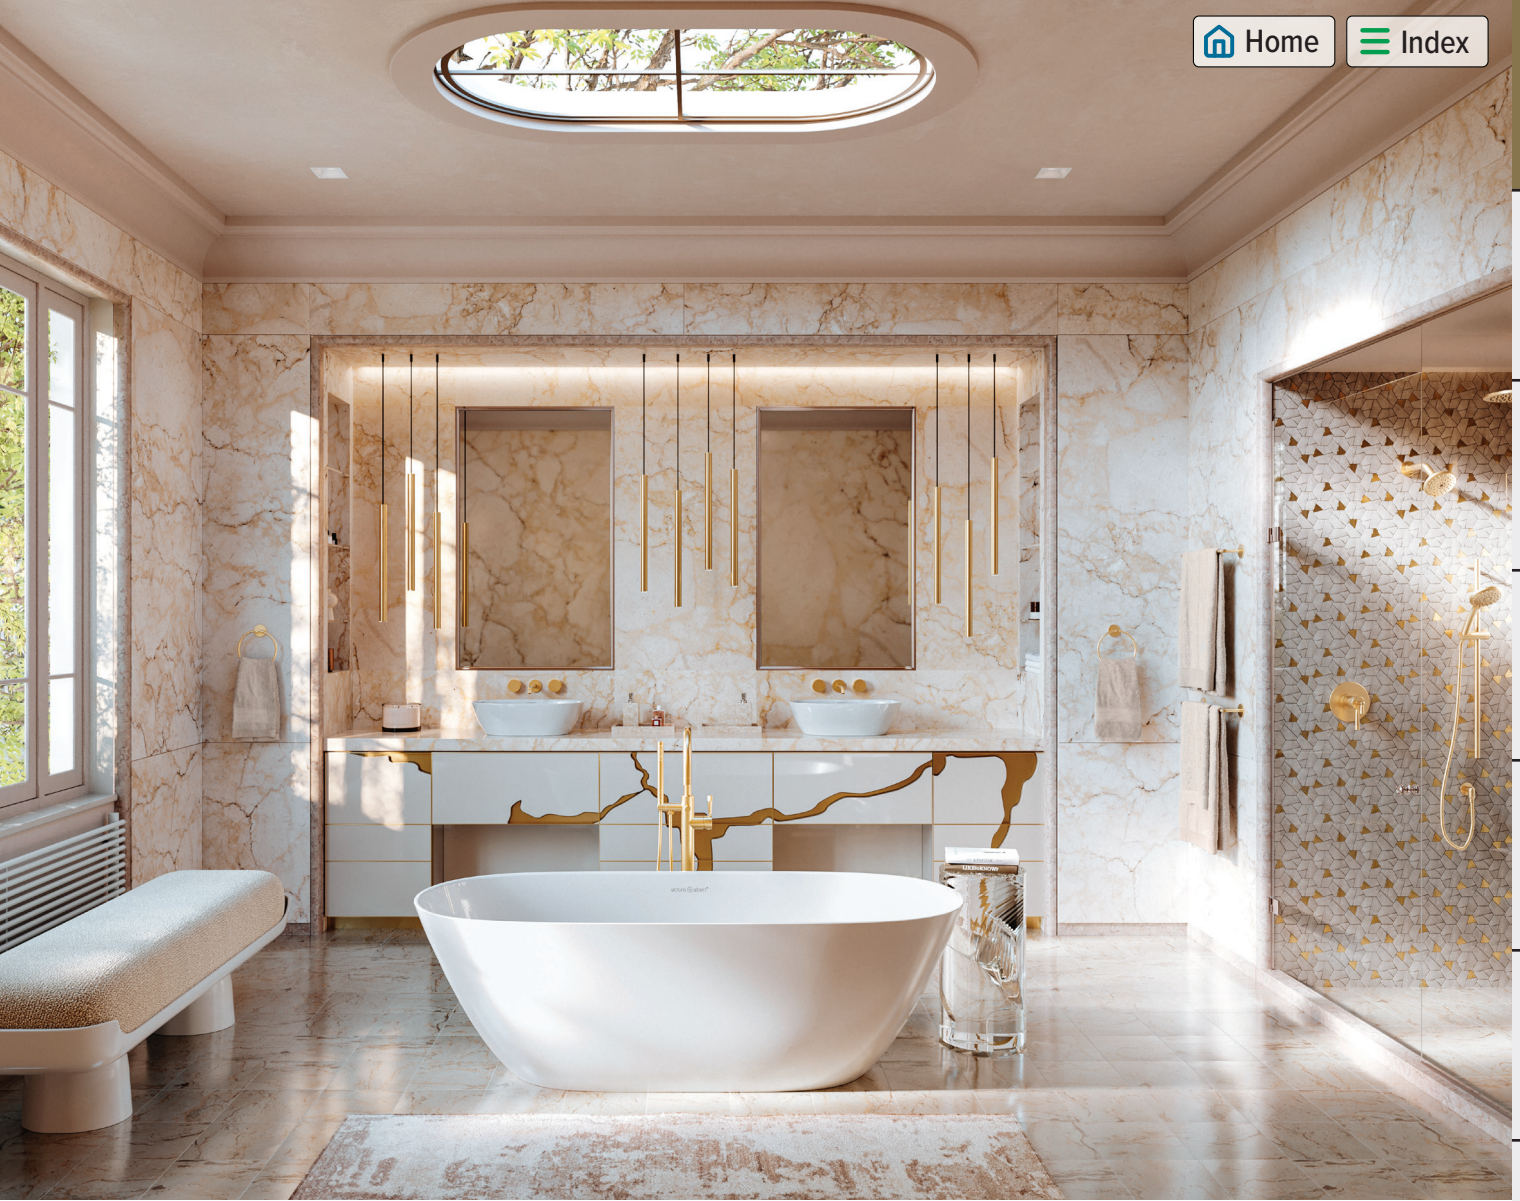

LUSSARI™

Monte Santo di Lussari is the Alpine summit where Italy, Austria, and Slovenia meet. This convergence of peak and valley, height and depth inspired the design of the Lussari bath. Form, function, and alluring symmetry merge in a classic oval of minimalist sculpture. Curves of subtlety and simplicity invite an experience of ease for a deep, languid, luxurious soak. The Lussari envisions a retreat where artistry and serenity come together as one, for blissfully beautiful bathing.

FINISH OPTIONS

SW

SM

COLOR
OPTIONS