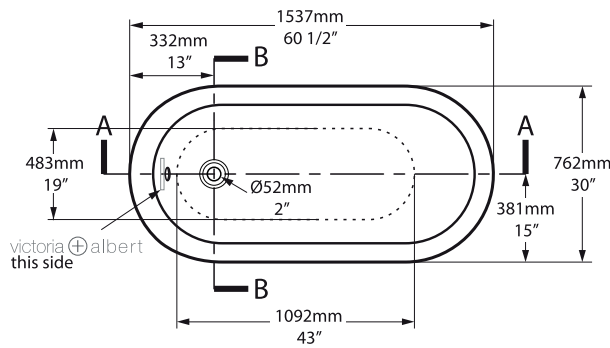

WARRANTY

Most products or parts carry "Limited Warranties" against manufacturing defects.
Please visit houseofrohl.com/support for complete product and finish warranty.

TOP VIEW