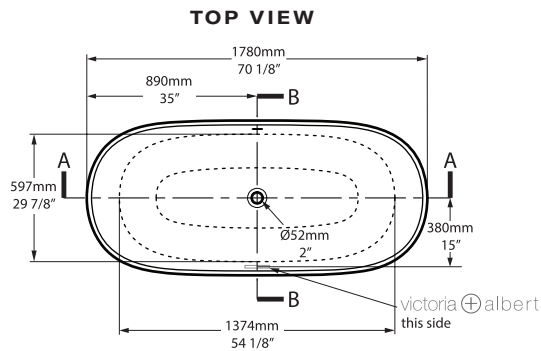

WARRANTY

Most products or parts carry "Limited Warranties" against manufacturing defects.
Please visit houseofrohl.com/support for complete product and finish warranty.