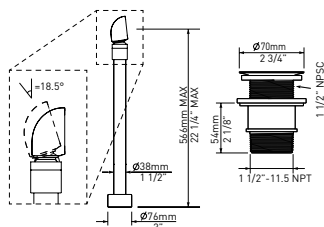

K-40E IntelliDrain™ Push Drain for Victoria + Albert® Bathtubs Without an Overflow Hole

Model	WH	PC	BN	PN	BK	UB
K-40E-	438	438	598	598	598	658

- IntelliDrain™ is equipped with a waste outlet and an overflow outlet.
- Patented magnetic technology measures water pressure to activate drain at 15 3/4" (40 cm) depth
- Silicone cap included to fill beyond 15 3/4" (40 cm) bathing depth
- Recommended for use with K-70 island drain
- Suitable for bathtubs without a pre-drilled overflow
- Available in multiple finishes to complement a variety of bathtub fillers