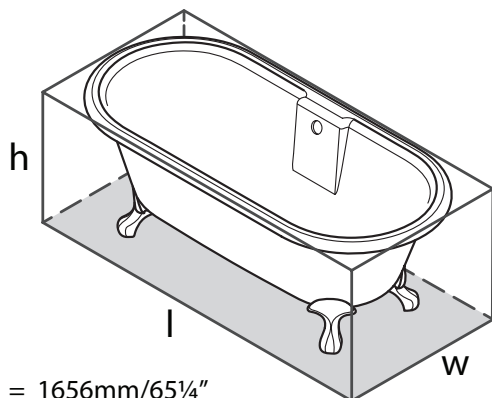

WARRANTY

Most products or parts carry "Limited Warranties" against manufacturing defects.
Please visit houseofrohl.com/support for complete product and finish warranty.