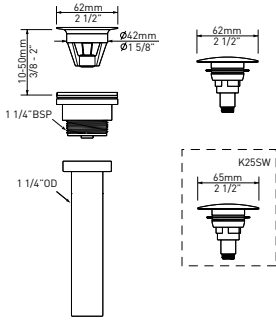

SW
Gloss White

SM
Matte White

Color
Options

Home

Index

AMALFI

AMIATA

BARCELONA

CHESHIRE

CORVARA

EDGE

ELDON

ELWICK

IONIAN

IOS

KERID

K-25 Lavatory Universal Push Drain

Model	SW	PC	BN	PN	BK	PB	UB	ORB
K-25-	188	188	258	258	258	288	288	288

- For sinks with or without overflow hole
- "Push control" plug