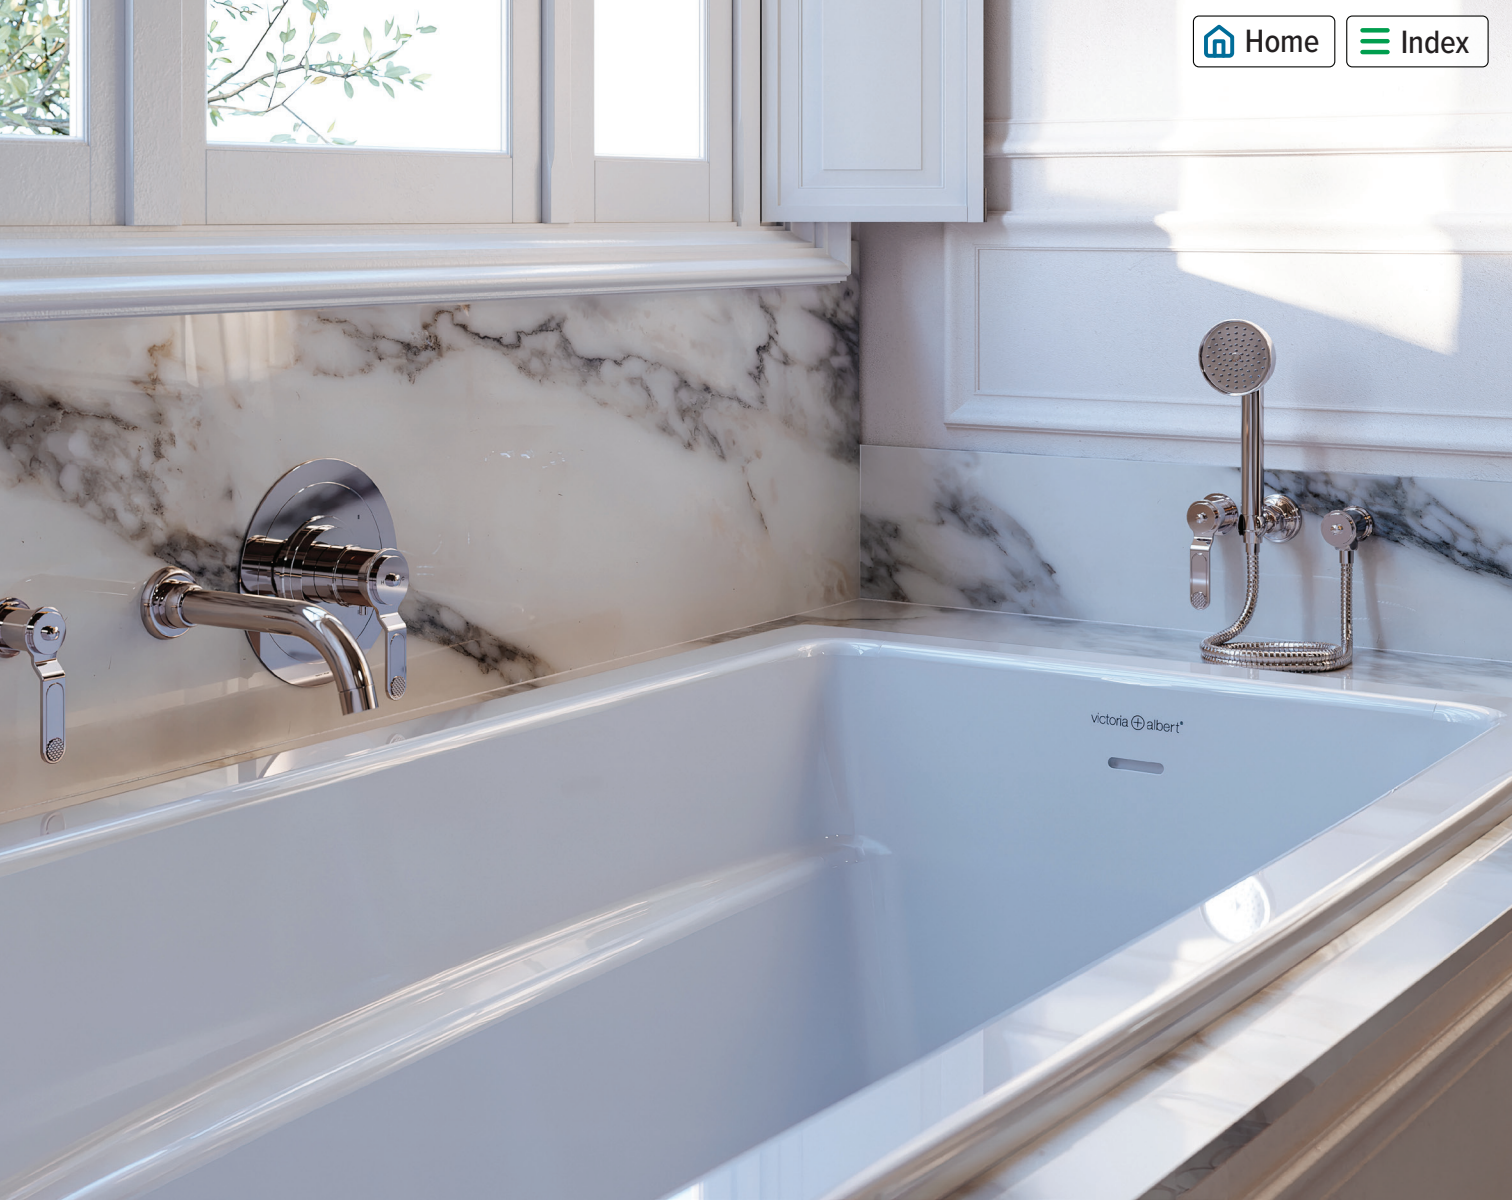

ROSSENDALE

Rossendale is a borough in Lancashire, England, that's home to a notable arts community of painters, poets and dramatists. The Rossendale bath has artistic inclinations as well. It makes its mark as the largest in Victoria + Albert's Collection of drop-in and undermount bathtubs. In addition to its minimalist lines and spacious interior, the Rossendale comes with built-in armrests and an angle of recline for easing into languorous soaks. The Rossendale combines beauty and roomy comfort for an unparalleled bathing experience.

FINISH

SW