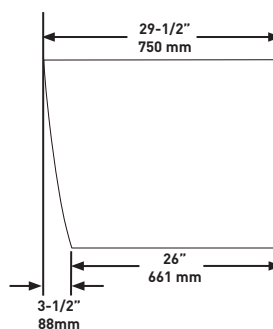

63" x 30" Freestanding Back to Wall Bathtub with Void and Tile Flange

MODELS: LU4-N-TF-SW-NO, LU4M-N-TF-SM-NO

SHAPE

Oval

SIZE

Length: 62 7/8" (1599mm);
Width: 29 1/2" (750mm);
Height: 22 7/8" (580mm)

MATERIAL

Volcanic Limestone

DRAIN HOLE

Center

WEIGHT

171 lbs (77.5 kg)

CAPACITY

80 gallons (303 liters)

INSTALLATION TYPE

Back to Wall, Tile flange

DRAIN SET

Drain required and sold separately: order K36 or K40

STANDARDS

CSA B45.5; IAPMO Z124

WARRANTY

Most products or parts carry "Limited Warranties" against manufacturing defects. For US customers please visit houseofrohl.com/support and for Canadian customers please visit houseofrohl.ca/support for complete product and finish warranty.

FRONT VIEW