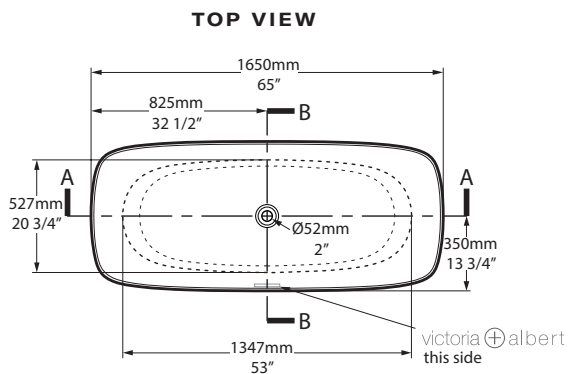

WARRANTY

Most products or parts carry "Limited Warranties" against manufacturing defects.
Please visit houseofrohl.com/support for complete product and finish warranty.