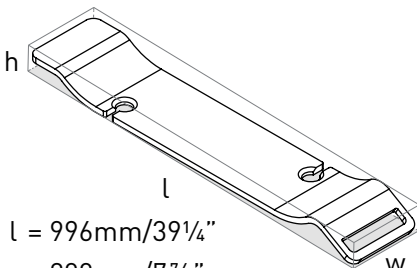

TOM-11 Tombolo 11 Bathtub Rack

l = 996mm/39¹/₄"
w = 200mm/7⁷/₈"
h = 73mm/2⁷/₈"

Model	OAK	WAL	WHT	BLK
TOM-11-	618	618	618	618

- Contemporary bathtub rack in either Oak, Walnut or White finish
- Integrated wine glass holders add functionality to the bathtub
- Compatible with the following Victoria + Albert® bathtubs: Barcelona, Barcelona 3 and Elwick
- Will fit freestanding bathtubs with a side-to-side width between 31 3/8" (79.6 cm) and 34 5/8" (87.8 cm)