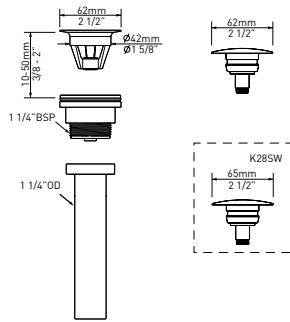

K-28 Lavatory Universal Open Drain

Model	SW	SM	PC	BN	PN	BK	PB	UB	ORB
K-28-	168	168	168	228	228	228	258	258	258

- Free-flow drain adds further piece of mind to sinks that have no overflow hole, by reducing flooding risk
- For sinks with or without overflow hole
- Sink drain with fixed opening. Cannot be pushed down to seal