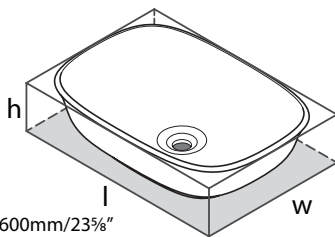

AMT-60 Amiata 24" x 16" Rounded Rectangle Vessel Lavatory Sink

l = 600mm/23 5/8"
w = 413mm/16 1/4"
h = 157mm/6 1/8"

Model	NO
VB-AMT-60-	898
VB-AMT60M-SM-	898

- Made from naturally bright white Volcanic Limestone™, available in either gloss or matte finish
- Drain required and sold separately: Order K-25 or K-28
- Color paint options sold as separate SKU. See Color Paint Options tab.