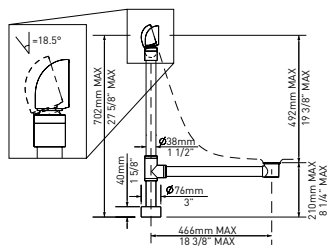

Model	WH	PC	BN	PN	BK	AG	PB	UB	ORB
K-50-	538	538	728	728	728	808	808	808	808

- Bathtub drain for above-floor installation box
- Bathtub drain featuring a contemporary toe-tap plug for above-floor installations
- Toe-tap drain for ease of use
- Available in multiple finishes to complement a variety of bathtub fillers