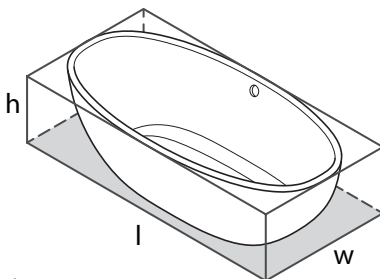

l = 1785mm/70¼"
w = 854mm/33⅝"
h = 552mm/21¾"

BAR Barcelona 70" x 34" Freestanding Soaking Bathtub

Model	OF	NO
BARM-N-SM-	8468	8468
BAR-N-SW-	8468	8468

- Made from naturally bright white Volcanic Limestone™, available in either gloss or matte finish
- Drain required and sold separately: For OF model, order K-51; For NO model, order K-40E
- Color paint options sold as separate SKU. See Color Paint Options tab.