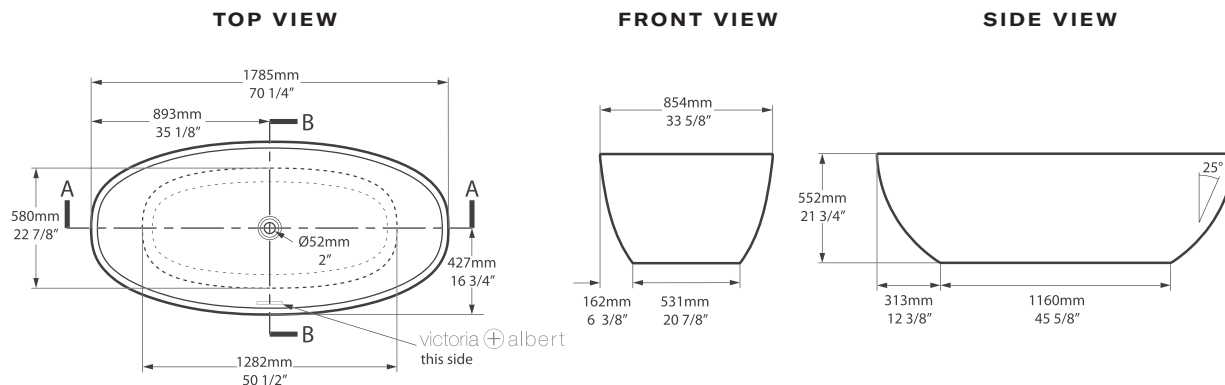

WARRANTY

Most products or parts carry "Limited Warranties" against manufacturing defects. Please visit houseofrohl.com/support for complete product and finish warranty.