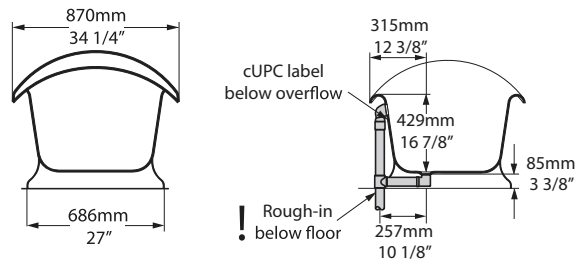

SPECIFICATIONS

LUSSARI
MARLBOROUGH
MOZZANO
SEROS
SHROPSHIRE
TERRASSA
TOULOUSE
TRIVENTO
VETRALLA
WORCESTER
YORK

MARLBOROUGH

75" x 36" Freestanding Soaking Bathtub With Void And Overflow Hole

MODELS: MAR-N-SW-OF + MAR-B-SW-OF

SHAPE

Oval

SIZE

Length: 74 7/8" (1901mm); Width: 34 1/4" (870mm); Height: 28 5/8" (728mm)

MATERIAL

Volcanic Limestone

DRAIN HOLE

Center

WEIGHT

176 lbs (80 kg)

CAPACITY

64 gallons (242 liters)

INSTALLATION TYPE

Freestanding

DRAIN SET

Drain required and sold separately: order K-50

STANDARDS

CSA B45.5-17; IAPMO Z124-2017

WARRANTY

Most products or parts carry "Limited Warranties" against manufacturing defects. Please visit houseofrohl.com/support for complete product and finish warranty.

FRONT VIEW