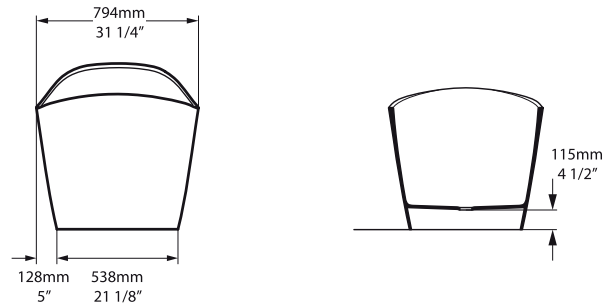

SHAPE

Curved

SIZE

Length: 64 1/4" (1632mm); Width: 31 1/4" (794mm);
Front Height: 27 5/8" (703mm);
Back Height: 33 7/8" (859mm)

MATERIAL

Volcanic Limestone

DRAIN HOLE

Off-Center

FRONT VIEW

SIDE VIEW

64" x 32" Freestanding Soaking Bathtub
With Void And Overflow Hole

MODELS: AML-N-SW-OF, AMLM-N-SM-OF

SHAPE

Curved

SIZE

Length: 64 1/4" (1632mm); Width: 31 1/4" (794mm);
Front Height: 27 5/8" (703mm);
Back Height: 33 7/8" (859mm)