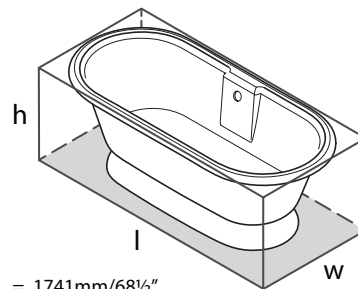

l = 1741mm/68 1/2"
w = 795mm/31 1/4"
h = 616mm/24 1/4"

YOR York 69" x 32" Freestanding Soaking Bathtub With Pedestal Base And Void

Model YOR-N-SW-OF+YOR-B-SW- 5558

- Made from naturally bright white Volcanic Limestone™
- Drain required and sold separately: Order K-50
- Void space underneath tub to accommodate drain plumbing
- Color paint options sold as separate SKU. See Color Paint Options tab.