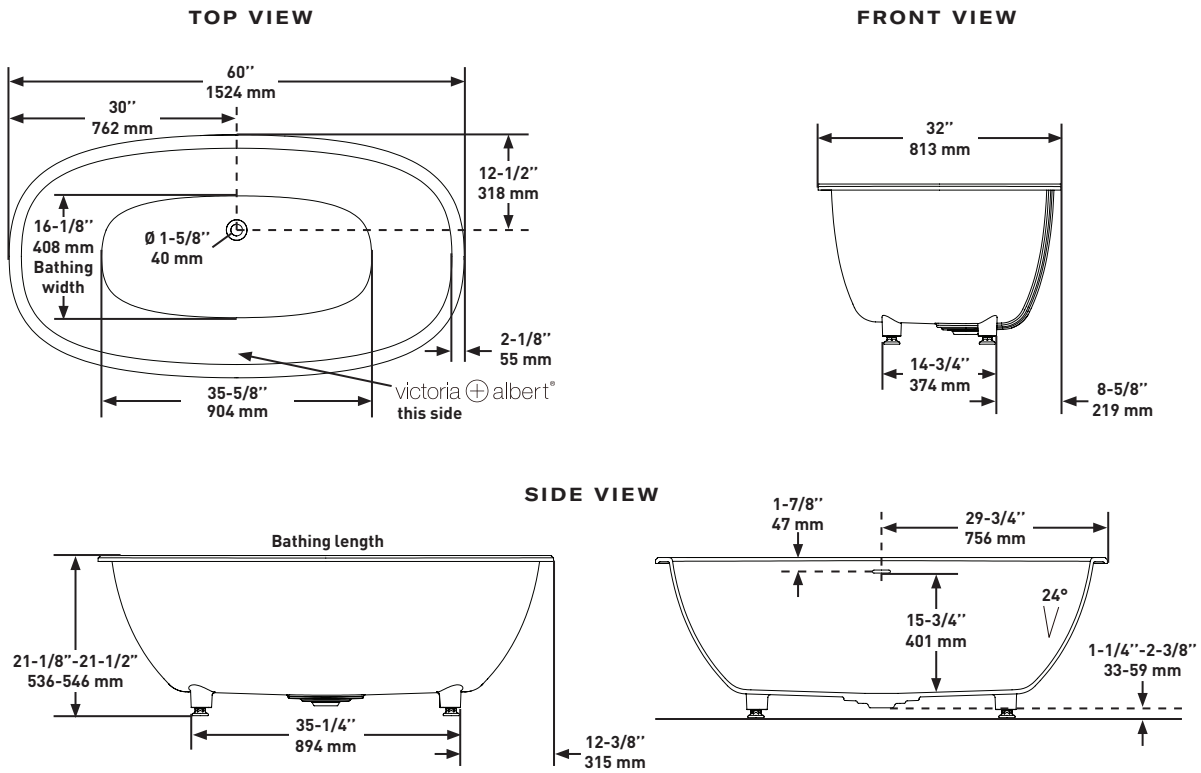

NOTE

Due to production tolerances, please do not make any modifications or cut any surfaces for installation until you have received your bathtub.