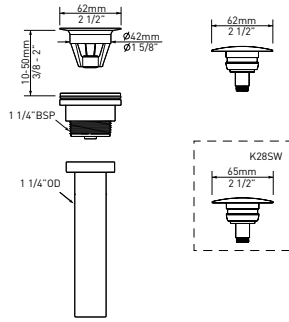

K-28 Lavatory Universal Open Drain

Model	SW	SM	PC	BN	PN	BK	PB	UB	ORB
K-28-	168	168	168	228	228	228	258	258	258

- Free-flow drain adds further piece of mind to sinks that have no overflow hole, by reducing flooding risk
- For sinks with or without overflow hole
- Sink drain with fixed opening. Cannot be pushed down to seal