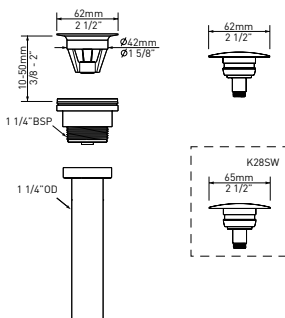

K-28 Lavatory Universal Open Drain

Model	SW	SM	PC	BN	PN	BK	PB	UB	ORB
K-28-	168	168	168	228	228	228	258	258	258

- Free-flow drain adds further piece of mind to sinks that have no overflow hole, by reducing flooding risk
- For sinks with or without overflow hole
- Sink drain with fixed opening. Cannot be pushed down to seal