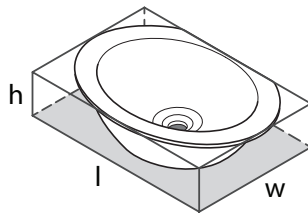

l = 466mm/18³/₈"
w = 353mm/13⁷/₈"
h = 140mm/5¹/₂"

KAA-46 Kaali 18" x 14" Undermount Oval Lavatory Sink