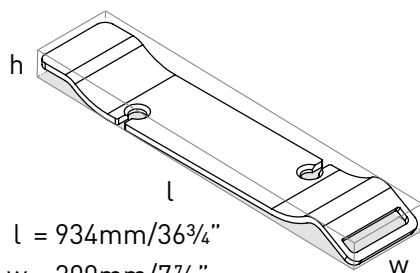

l = 934mm/36¾"
w = 200mm/7⅞"
h = 73mm/2⅞"

TOM-09 Tombolo 09 Bath Rack

Model	OAK	WAL	WHT
TOM-09-	618	618	618

- Contemporary bathtub rack in either Oak, Walnut or White finish
- Integrated wine glass holders add functionality to the bathtub
- Compatible with the following Victoria + Albert™ bathtubs: Amalfi, Amiata, Barcelona 2, Corvara™, Edge, ios, Ionian, Lussari 3, Marlborough, Terrassa, Toulouse, Warndon and Worcester
- Will fit freestanding bathtubs with a side-to-side width between 28 7/8" (73.4 cm) and 32 1/8" (81.6 cm)