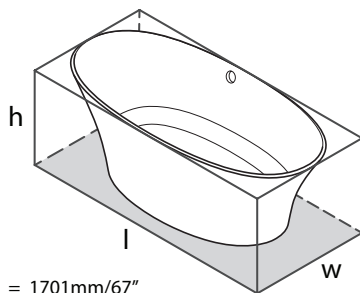

Most products or parts carry "Limited Warranties" against manufacturing defects. Please visit houseofrohl.com/support for complete product and finish warranty.

TOP VIEW

FRONT VIEW

SIDE VIEW

l = 1701mm/67"
w = 793mm/31¼"
h = 614mm/24½"