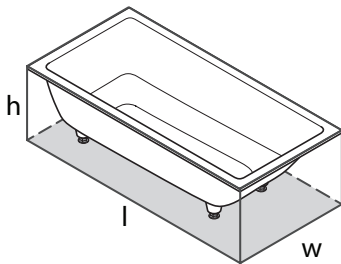

l = 1676mm/66"
w = 914mm/36"
h = 480-486mm/18⁷/₈-19¹/₈"

KAL3 Kaldera 3 66" x 36" Undermount Or Drop-In Bathtub

Model	IO
KAL3-N-SW-	3728

- Made from naturally bright white Volcanic Limestone™
- Drain required and sold separately: Order K-13
- Includes an Internal Overflow
- 4 adjustable feet for leveling