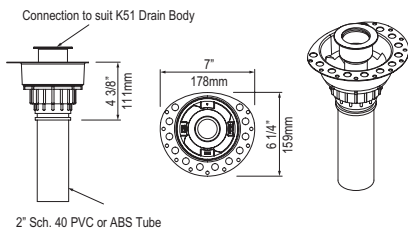

l = 1702mm/67"
w = 793mm/31 1/4"
h = 528mm/20 3/4"

TER Terrassa 67" x 32" Freestanding Soaking Bathtub

Model	NO	OF
TER-N-SW-	7908	7908

- Made from naturally bright white Volcanic Limestone™
- Drain required and sold separately: For OF model, order K-51; For NO model, order K-40E
- Color paint options sold as separate SKU. See Color Paint Options tab.

K-40E IntelliDrain™ Push Drain for Victoria + Albert® Bathtubs Without an Overflow Hole

Model	WH	PC	BN	PN	BK	UB
K-40E-	438	438	598	598	598	658

- IntelliDrain™ is equipped with a waste outlet and an overflow outlet.
- Patented magnetic technology measures water pressure to activate drain at 15 3/4" (40 cm) depth
- Silicone cap included to fill beyond 15 3/4" (40 cm) bathing depth
- Recommended for use with K-70 island drain
- Suitable for bathtubs without a pre-drilled overflow
- Available in multiple finishes to complement a variety of bathtub fillers

K-70 Freestanding Bathtub Island Drain for Sub-floor Installation Box

Model	ABS	PVC
K-70-	288	288

- Island Bathtub Drain
- Optimized for Victoria+Albert bathtubs requiring subfloor connection

K-51 Freestanding Victoria + Albert® Bathtub Drain For Sub-Floor Installation Box

Model	WH	PC	BN	PN	BK	AG	PB	UB	ORB
K-51-	538	538	728	728	728	808	808	808	808

- Bathtub drain for sub-floor installation box
- Bathtub drain featuring a contemporary toe-tap plug for sub-floor installations
- Toe-tap drain for ease of use
- Available in multiple finishes to complement a variety of bathtub fillers

l = 934mm/36 3/4"
w = 200mm/7 7/8"
h = 73mm/2 7/8"

TOM-09 Tombolo 09 Bath Rack

Model	OAK	WAL	WHT	BLK
TOM-09-	618	618	618	618