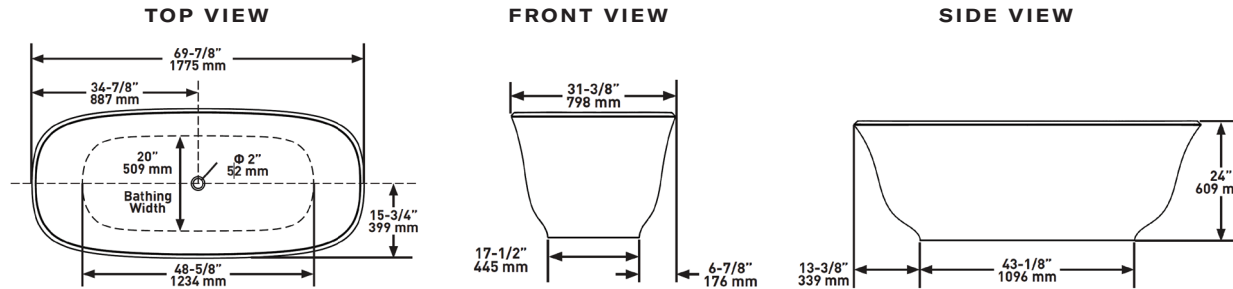

WARRANTY

Most products or parts carry "Limited Warranties" against manufacturing defects. Please visit houseofrohl.com/support for complete product and finish warranty.