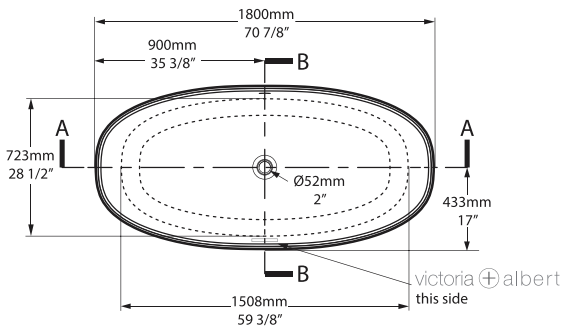

FRONT VIEW

SIDE VIEW

71" x 34" Freestanding Soaking Bathtub With Void And Overflow Hole

MODELS: BA3-N-SM-OF, BA3M-N-SM-OF

SHAPE

Oval

SIZE

Length: 70 7/8" (1800mm); Width: 34 1/8" (866mm); Height: 22" (559mm)