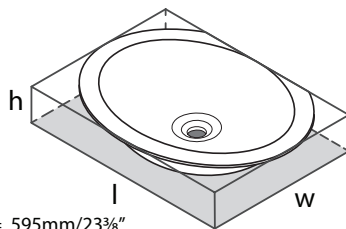

l = 595mm/23³/₈"
w = 447mm/17³/₈"
h = 136mm/5³/₈"

KAA-60 Kaali 21" x 18" Undermount Oval Lavatory Sink