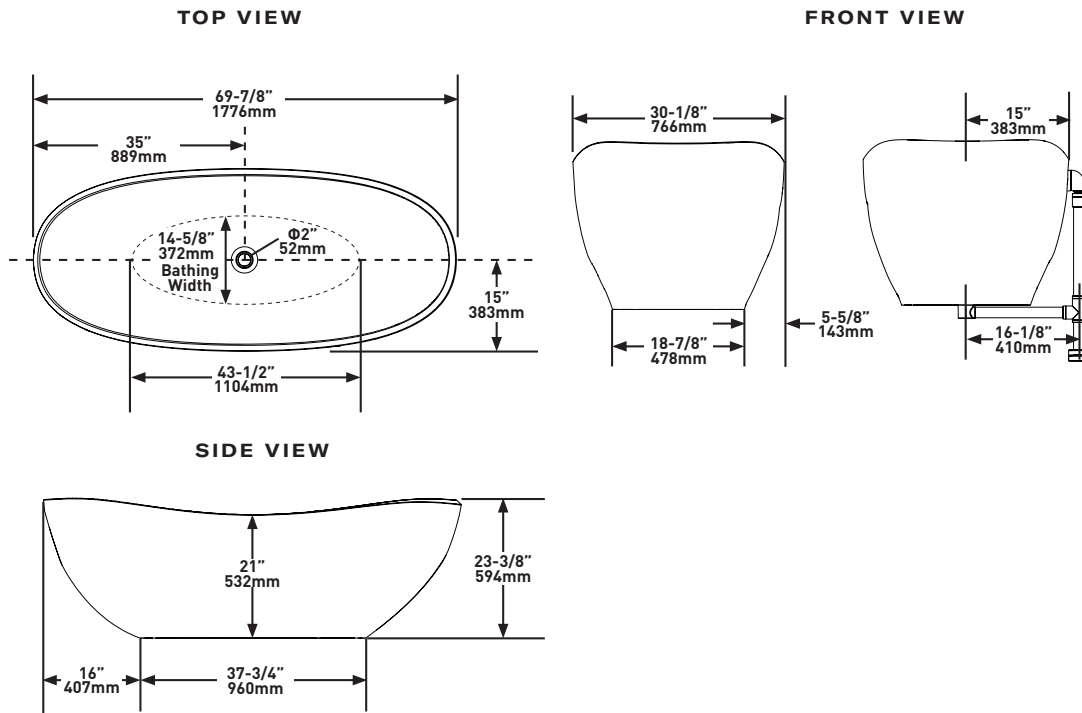

WARRANTY

Most products or parts carry "Limited Warranties" against manufacturing defects.
Please visit houseofrohl.com/support for complete product and finish warranty.