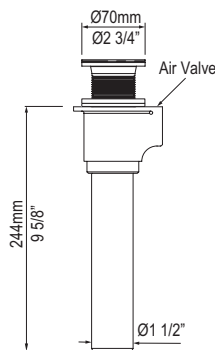

K-36E IntelliDrain™ Push Drain for Victoria + Albert® Bathtubs Without an Overflow Hole

Model	WH	PC	BN	PN	BK	UB
K-36E-	438	438	598	598	598	658

- IntelliDrain™ is equipped with a waste outlet and an overflow outlet.
- Patented magnetic technology measures water pressure to activate drain at 14" (35.56 cm) depth
- Silicone cap included to fill beyond 14" (35.56 cm) bathing depth
- Recommended for use with K-70 island drain
- Suitable for bathtubs without a pre-drilled overflow
- Available in multiple finishes to complement a variety of bathtub fillers