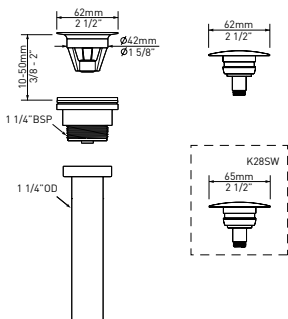

K-28 Lavatory Universal Open Drain

Model	SW	SM	PC	BN	PN	BK	PB	UB	ORB
K-28- _ _	168	168	168	228	228	228	258	258	258

- Free-flow drain adds further piece of mind to sinks that have no overflow hole, by reducing flooding risk
- For sinks with or without overflow hole
- Sink drain with fixed opening. Cannot be pushed down to seal