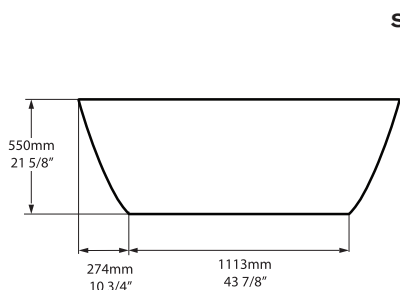

WARRANTY

Most products or parts carry "Limited Warranties" against manufacturing defects.
Please visit houseofrohl.com/support for complete product and finish warranty.