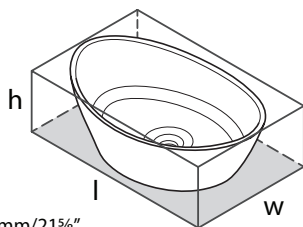

l = 934mm/36³/₄"
w = 200mm/7⁷/₈"
h = 73mm/2⁷/₈"

AML-55 Amalfi 22" x 13" Oval Vessel Lavatory Sink

l = 550mm/21⁵/₈"
w = 340mm/13³/₈"
h = 168mm/6⁵/₈"

Model	NO
VB-AML-55-	868

- Made from naturally bright white Volcanic Limestone™
- Drain required and sold separately: Order K-25 or K-28
- Color paint options sold as separate SKU. See Color Paint Options tab.