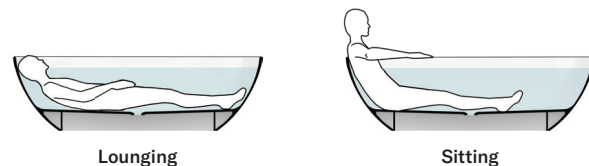

Victoria + Albert® offers bathtub shapes and designs to suit every need. To determine the option that will meet your aesthetic preferences while providing the most comfort, use the table to the right. You can easily identify your height for the ideal bathtub length and explore bathtub collections tailored to your size. Be sure to check the exact specification documents for detailed dimensions.

A PERFECT FIT

The ideal bathtub conveys a fully submerged bather who is comfortably soaked. Their feet rest on the bathtub wall in lounging position, allowing them to feel grounded and resulting in a luxurious and relaxing escape from reality.

A BATHTUB TOO SMALL

When a bather is larger than the bathtub, they cannot fully submerge in the water and be anchored, which causes discomfort and chills.

A BATHTUB TOO LARGE

A bathtub that's longer than the bather's height will cause them to float, preventing them from anchoring in the bathtub and achieving a restful bathing experience.