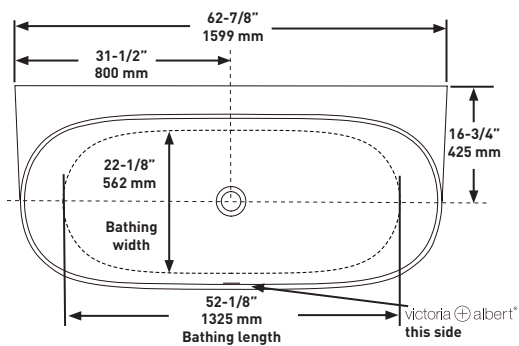

SIDE VIEW

WARRANTY

Most products or parts carry "Limited Warranties" against manufacturing defects. For US customers please visit houseofrohl.com/support and for Canadian customers please visit houseofrohl.ca/support for complete product and finish warranty.

TOP VIEW

FRONT VIEW