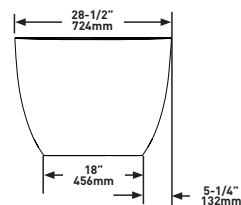

FRONT VIEW

SIDE VIEW

60" x 29" Freestanding Soaking Bathtub
With Overflow Hole

MODELS: BA4-N-SW-OF, BA4M-N-SM-OF

SHAPE

Oval

SIZE

Length: 59 3/4" (1519mm); Width: 28 1/2" (724mm);
Height: 21 1/2" (545mm)