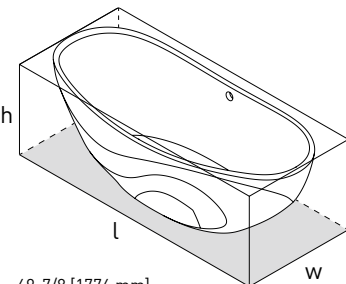

l = 69-7/8 [1776 mm]
w = 30-1/8 [766 mm]
h = 23-3/4 [602 mm]

SE2 Seros™ 70" x 30" Freestanding Soaking Bathtub With Curved Rim

Model	OF	NO
SE2M-N-SM-	7908	7908
SE2-N-SW-	7908	7908

- Made from naturally bright white Volcanic Limestone™, available in either gloss or matte finish
- Drain required and sold separately: For OF model, order K-51; For NO model, order K-40E
- Color paint options sold as separate SKU. See Color Paint Options tab.
- For NO Model, IntelliDrain™ is equipped with a waste outlet and an overflow outlet. See specifications for details.