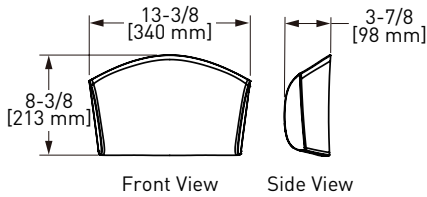

Model	AN	GR
BR-SIT- --	518	518

- Dedicated design for the ios and Edge bathtubs
- Measures 11.75" (29.84 cm) W x 22.25" (56.51 cm) H
- Stylish Anthracite or Light Gray colors

HR-UNI Universal Headrest

NEW