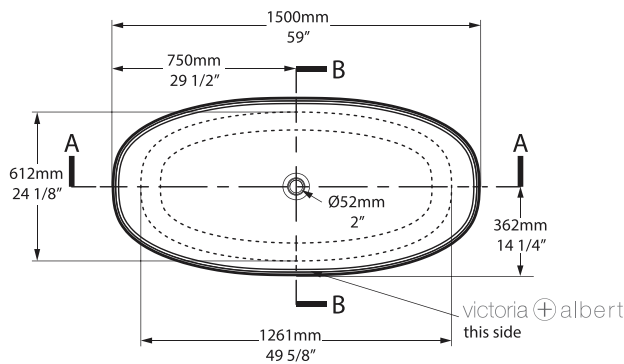

SIDE VIEW

WARRANTY

Most products or parts carry "Limited Warranties" against manufacturing defects. Please visit houseofrohl.com/support for complete product and finish warranty.

TOP VIEW

FRONT VIEW