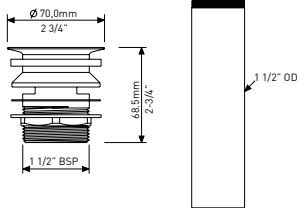

Model	WH	PC	BN	PN	BK	AG	ORB
K-13-	208	208	288	288	288	318	318

- Slotted drain for undermount/drop in bathtubs
- Drain with captive flip plug
- Available in multiple finishes to complement a variety of bathtub fillers