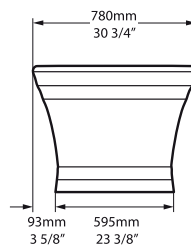

FRONT VIEW

SIDE VIEW