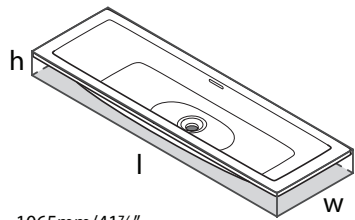

l = 1065mm/41⅞"
w = 379mm/14⅞"
h = 141mm/5½"

ROS-107 Rossendale 42" x 15" Undermount or Drop-In Lavatory Sink

Model	IO
DU-ROS-107-IO	618

- Made from naturally bright white Volcanic Limestone™
- Drain required and sold separately: Order K-25 or K-28 if drain is needed
- Requires decking or support (not included)
- Includes an Internal Overflow