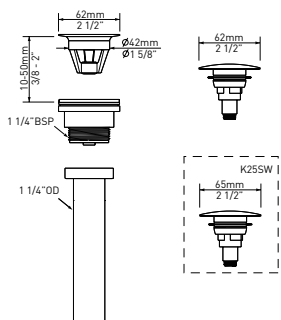

K-25 Lavatory Universal Push Drain

Model	SW	PC	BN	PN	BK	PB	UB	ORB
K-25- _ _	188	188	258	258	258	288	288	288

- For sinks with or without overflow hole
- "Push control" plug