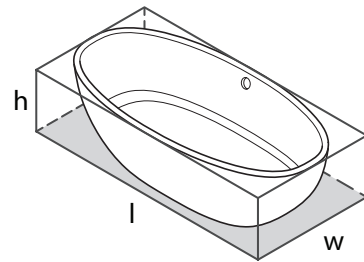

l = 1698mm/66⅞"
w = 806mm/31¾"
h = 535mm/21⅛"

BA2 Barcelona 67" x 32" Freestanding Soaking Bathtub With Void

Model	NO	OF
BA2M-N-SM-	7908	7908
BA2-N-SW-	7908	7908

- Made from naturally bright white Volcanic Limestone™, available in either gloss or matte finish
- Drain required and sold separately: For OF model, order K-50; For NO model, order K-36E
- Void space underneath tub to accommodate drain plumbing
- Color paint options sold as separate SKU. See Color Paint Options tab.