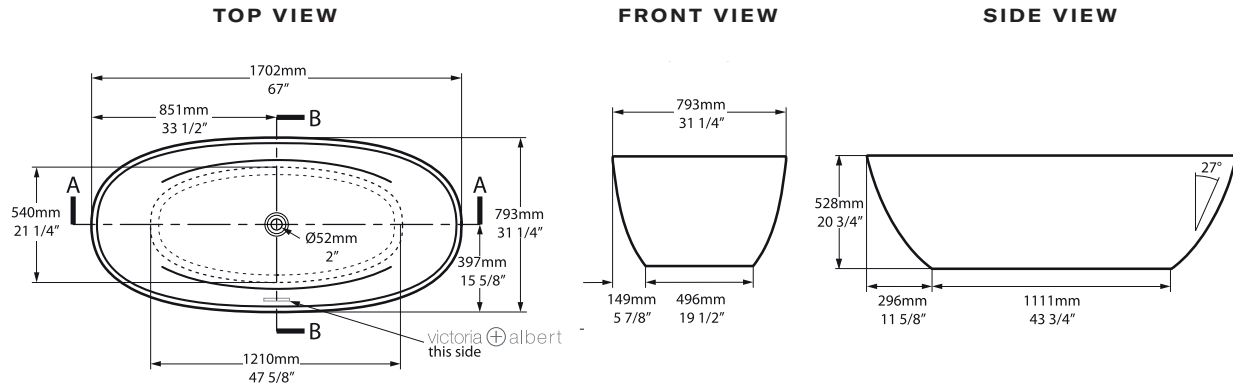

WARRANTY

Most products or parts carry "Limited Warranties" against manufacturing defects. Please visit houseofrohl.com/support for complete product and finish warranty.