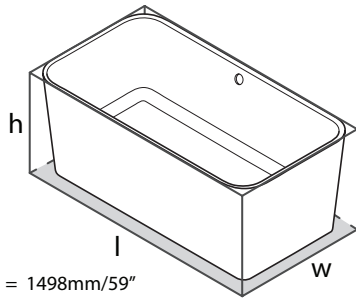

Most products or parts carry "Limited Warranties" against manufacturing defects. Please visit houseofrohl.com/support for complete product and finish warranty.

l = 1498mm/59"
w = 799mm/31½"
h = 600mm/23¾"