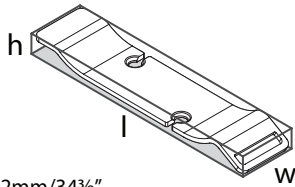

TOM-08 Tombolo 8 Bathtub Rack

l = 872mm/34³/₈"
w = 200mm/7⁷/₈"
h = 73mm/2⁷/₈"