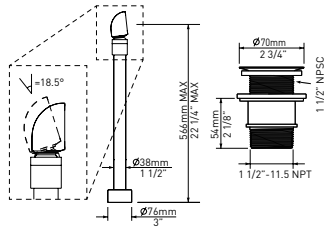

K-51 Freestanding Victoria + Albert® Bathtub Drain For Sub-Floor Installation Box

Model	WH	PC	BN	PN	BK	AG	PB	UB	ORB
K-51-	538	538	728	728	728	808	808	808	808

- Bathtub drain for sub-floor installation box
- Bathtub drain featuring a contemporary toe-tap plug for sub-floor installations
- Toe-tap drain for ease of use
- Available in multiple finishes to complement a variety of bathtub fillers