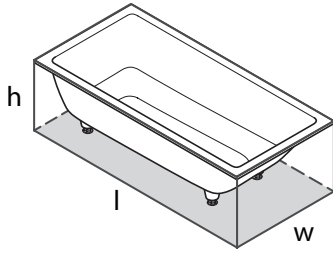

l = 1524mm/60"
w = 762mm/30"
h = 480-486mm/18⁷/₈-19¹/₈"

KAL1 Kaldera 1 60" x 30" Undermount Or Drop-In Bathtub

Model	IO
KAL1-N-SW-	3318

- Made from naturally bright white Volcanic Limestone™
- Drain required and sold separately: Order K-13
- Includes an Internal Overflow
- 4 adjustable feet for leveling