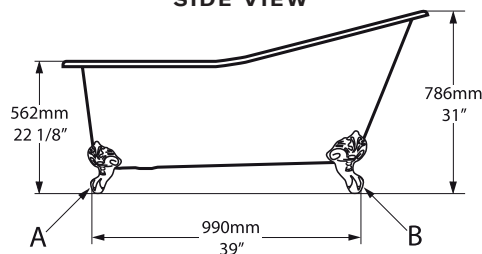

SPECIFICATIONS

SHROPSHIRE

61" x 30" Freestanding Slipper Bathtub
With Overflow Hole

MODELS: SHR-N-SW-OF + FT-SHR

*Feet available in various finishes, see website for options.

SHAPE

Curved

SIZE

Length: 60 1/2" (1537mm); Width: 30" (762mm);
Height (tub only): 26" (660mm);
Height (tub and feet): 31" (786mm)

MATERIAL

Volcanic Limestone

DRAIN HOLE

Off-center

WEIGHT

117 lbs (53kg)

CAPACITY

42 gallons (159 Liters)

INSTALLATION TYPE

Freestanding and Clawfoot

DRAIN SET

Drain required and sold separately: order K-50

STANDARDS

CSA B45.5-17; IAPMO Z124-2017

WARRANTY

Most products or parts carry "Limited Warranties" against manufacturing defects.
Please visit houseofrohl.com/support for complete product and finish warranty.

SIDE VIEW