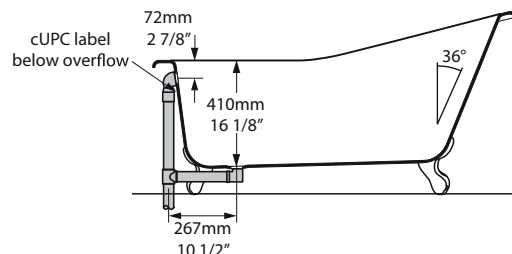

SPECIFICATIONS

SHROPSHIRE

61" x 30" Freestanding Slipper Bathtub
With Overflow Hole

MODELS: SHR-N-SW-OF + FT-SHR

*Feet available in various finishes, see website for options.

SHAPE

Curved

SIZE

Length: 60 1/2" (1537mm); Width: 30" (762mm);
Height (tub only): 26" (660mm);
Height (tub and feet): 31" (786mm)

MATERIAL

Volcanic Limestone

DRAIN HOLE

Off-center

WEIGHT

117 lbs (53kg)

CAPACITY

42 gallons (159 Liters)

INSTALLATION TYPE

Freestanding and Clawfoot

DRAIN SET

Drain required and sold separately: order K-50

STANDARDS

CSA B45.5-17; IAPMO Z124-2017

WARRANTY

Most products or parts carry "Limited Warranties" against manufacturing defects.
Please visit houseofrohl.com/support for complete product and finish warranty.

SIDE VIEW