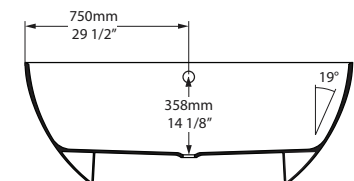

Most products or parts carry "Limited Warranties" against manufacturing defects. Please visit houseofrohl.com/support for complete product and finish warranty.

TOP VIEW

FRONT VIEW

SIDE VIEW

l = 1500mm/59"
w = 800mm/31½"
h = 547mm/21½"