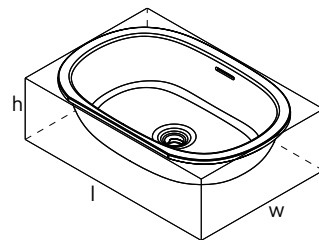

l = 569mm/22⅜"
w = 376mm/14¾"
h = 171mm/6¾"

UB-BAR-56 Barcelona 22" x 15" Undermount Oval Lavatory Sink

Model	IO
UB-BAR-56-	448
UB-BAR56M-SM-	448