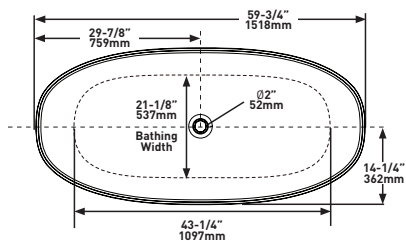

FRONT VIEW

SIDE VIEW

60" x 29" Freestanding Soaking Bathtub
With Overflow Hole

MODELS: BA4-N-SW-OF, BA4M-N-SM-OF

SHAPE

Oval

SIZE

Length: 59 3/4" (1519mm); Width: 28 1/2" (724mm);
Height: 21 1/2" (545mm)

TOP VIEW

FRONT VIEW

SIDE VIEW

SPECIFICATIONS

BARCELONA 2

67" x 32" Freestanding Soaking Bathtub With Void And No Overflow Hole

MODELS: BA2-N-SW-NO, BA2M-N-SM-NO

SHAPE

Oval

SIZE

Length: 66 7/8" (1700mm); Width: 31 3/4" (808mm); Height: 21 1/4" (540mm)

MATERIAL

Volcanic Limestone

DRAIN HOLE

Center

WEIGHT