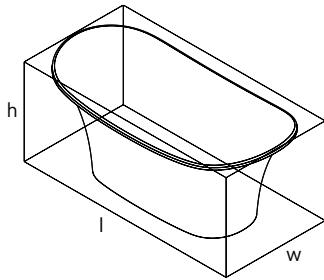

l = 1519mm/59¾"
w = 745mm/29⅝"
h = 647mm/25½"

TO2 Toulouse 60" x 29" Freestanding Soaking Bathtub

Model	OF	NO
TO2-N-SW-	7448	7448

- Made from naturally bright white Volcanic Limestone™
- Drain required and sold separately: For OF model, order K-51; For NO model, order K-40E
- Color paint options sold as separate SKU. See Color Paint Options tab.
- For NO Model, IntelliDrain™ is equipped with a waste outlet and an overflow outlet. See specifications for details.