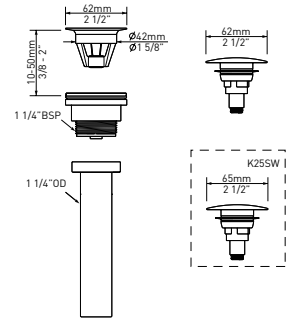

K-25 Lavatory Universal Push Drain

Model	SW	SM	PC	BN	PN	BK	PB	UB	ORB
K-25-	188	188	188	258	258	258	288	288	288

- For sinks with or without overflow hole
- "Push control" plug