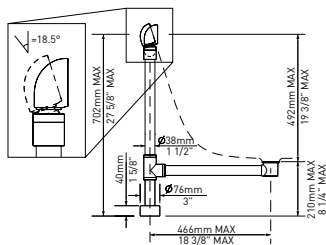

K-50 Freestanding Victoria + Albert® Bathtub Drain For Above-Floor Installation Box

Model	WH	PC	BN	PN	AG	PB	UB	ORB
K-50-	538	538	728	728	808	808	808	808

- Bathtub drain for above-floor installation box
- Bathtub drain featuring a contemporary toe-tap plug for above-floor installations
- Toe-tap drain for ease of use
- Available in multiple finishes to complement a variety of bathtub fillers

K-51 Freestanding Victoria + Albert® Bathtub Drain For Sub-Floor Installation Box