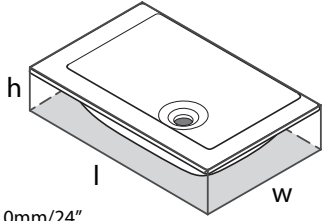

l = 610mm/24"
w = 420mm/16½"
h = 134mm/5¼"

KAL-62 Kaldera 21" x 17" Undermount Rectangular Lavatory Sink

Model	IO
UB-KAL-62-IO	468