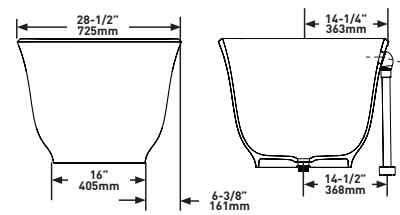

60" x 29" Freestanding Soaking Bathtub
With Overflow Hole

MODELS: AMT2-N-SW-OF, AMT2M-N-SM-OF

SHAPE

Rectangular

SIZE

Length: 59 3/4" (1519mm); Width: 28 1/2" (724mm);
Height: 21 5/8" (550mm)

MATERIAL

Volcanic Limestone

DRAIN HOLE

Center

WEIGHT

126 lbs (57 kg)

CAPACITY

62.6 gallons (237 liters)

INSTALLATION TYPE

Freestanding

DRAIN SET

Drain required and sold separately: order K-51

STANDARDS

CSA B45.5; IAPMO Z124

WARRANTY

Most products or parts carry "Limited Warranties" against manufacturing defects.
Please visit houseofrohl.com/support for complete product and finish warranty.

FRONT VIEW