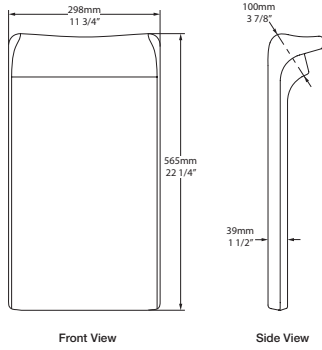

Model	AN	GR
BR-SIT- --	518	518

- Dedicated design for the ios and Edge bathtubs
- Measures 11.75" (29.84 cm) W x 22.25" (56.51 cm) H
- Stylish Anthracite or Light Gray colors

HR-UNI Universal Headrest

NEW