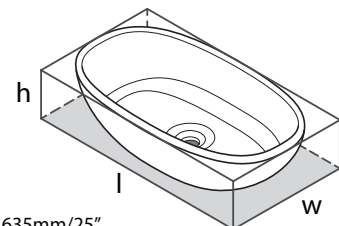

l = 635mm/25"
w = 346mm/13½"
h = 169mm/6⅝"

BAR-64 Barcelona 25" x 14" Oval Vessel Lavatory Sink

Model	NO
VB-BAR-64-	868
VB-BAR64M-SM-	868

- Made from naturally bright white Volcanic Limestone™, available in either gloss or matte finish
- Drain required and sold separately: Order K-25 or K-28
- Color paint options sold as separate SKU. See Color Paint Options tab.