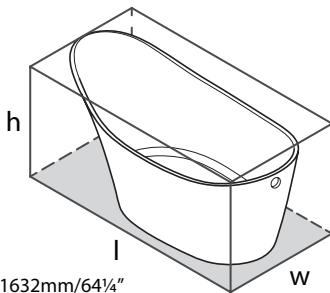

AML Amalfi 64" x 32" Freestanding Soaking Bathtub With Void

l = 1632mm/64 1/4"
w = 794mm/31 1/4"
h = 859mm/33 7/8"

Model	OF	NO
AML-N-SW-	7808	7808

- Made from naturally bright white Volcanic Limestone™, available in either gloss or matte finish
- Drain required and sold separately: For OF model, order K-50; For NO model, order K-40E
- Void space underneath tub to accommodate drain plumbing
- Color paint options sold as separate SKU. See Color Paint Options tab.

K-40E IntelliDrain™ Push Drain for Victoria + Albert® Bathtubs Without an Overflow Hole