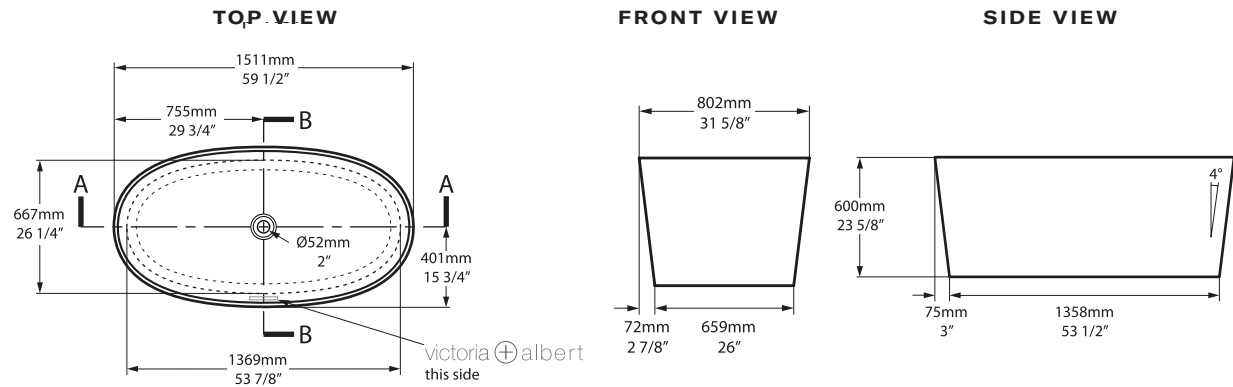

WARRANTY

Most products or parts carry "Limited Warranties" against manufacturing defects. Please visit houseofrohl.com/support for complete product and finish warranty.