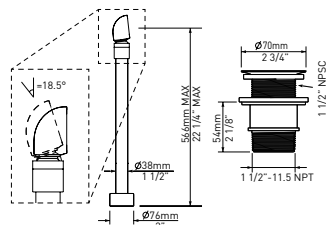

Model	WH	PC	BN	PN	BK	AG	PB	UB	ORB
K-51-	538	538	728	728	728	808	808	808	808

- Bathtub drain for sub-floor installation box
- Bathtub drain featuring a contemporary toe-tap plug for sub-floor installations
- Toe-tap drain for ease of use
- Available in multiple finishes to complement a variety of bathtub fillers