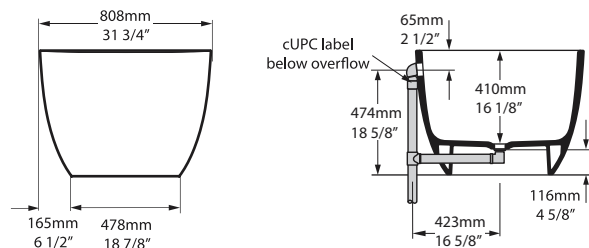

TOP VIEW

FRONT VIEW

SIDE VIEW

SPECIFICATIONS

BARCELONA

70" x 34" Freestanding Soaking Bathtub
With No Overflow Hole

MODELS: BAR-N-SW-NO, BARM-N-SW-NO

SHAPE