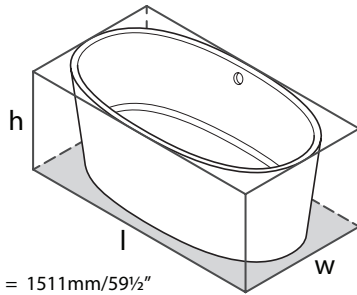

l = 1511mm/59½"
w = 802mm/31½"
h = 600mm/23½"

IOS ios 60" x 32" Freestanding Soaking Bathtub

Model	OF	NO
IOSM-N-SM-	7138	7138
IOS-N-SW-	7138	7138

- Made from naturally bright white Volcanic Limestone™, available in either gloss or matte finish
- Drain required and sold separately: For OF model, order K-51; For NO model, order K-40E
- Color paint options sold as separate SKU. See Color Paint Options tab.