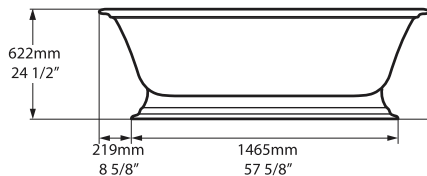

TOP VIEW

FRONT VIEW

SIDE VIEW

l = 1902mm/74 7/8"
w = 910mm/35 7/8"
h = 622mm/24 1/2"

ELW Elwick 75" x 36" Freestanding Soaking Pedestal Bathtub With Void

Model	OF
RAD-N-SW-OF+ELW-B-SW-OF	8158

- Made from naturally bright white Volcanic Limestone™
- Drain required and sold separately: Order K-50
- Void space underneath tub to accommodate drain plumbing
- Color paint options sold as separate SKU. See Color Paint Options tab.