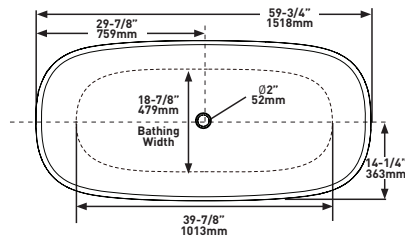

FRONT VIEW

SIDE VIEW

60" x 29" Freestanding Soaking Bathtub
With Overflow Hole

MODELS: AMT2-N-SW-OF, AMT2M-N-SM-OF

SHAPE

Rectangular

SIZE

Length: 59 3/4" (1519mm); Width: 28 1/2" (724mm);
Height: 21 5/8" (550mm)

TOP VIEW

FRONT VIEW

SIDE VIEW

SPECIFICATIONS

AMIATA

65" x 32" Freestanding Soaking Bathtub
With No Overflow Hole

MODELS: AMT-N-SW-NO, AMTM-N-SW-NO

SHAPE

Oval

SIZE

Length: 64 3/4" (1645mm); Width: 31 1/2" (800mm);
Height: 24" (611mm)

MATERIAL

Volcanic Limestone

DRAIN HOLE

Center

WEIGHT