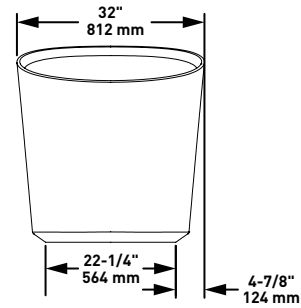

SPECIFICATIONS

KERID

Soaking Bath

MODELS: KER-N-SW-IO

SHAPE

Oval

SIZE

1349 mm
Width: 812 mm
Height: 850 mm

MATERIAL

Volcanic Limestone

DRAIN HOLE

• End drain

WEIGHT

• 129.4 kg

CAPACITY

• 354 Litres

INSTALLATION TYPE

Freestanding

DRAIN SET

K-13 required
Features internal overflow

WARRANTY

25 years residential
8 years commercial
Visit vandabaths.com for more information

FRONT VIEW

AMALFI

AMIATA

BARCELONA

CHESHIRE

CORVARA

EDGE

ELDON

ELWICK

IONIAN

IOS

KERID