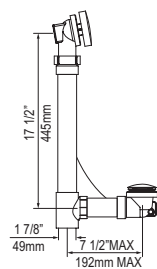

L = 1749mm/68 7/8"
W = 850mm/33 1/2"
H = 600mm/23 5/8"

ELD Eldon 69" x 34" Freestanding Back to Wall Bathtub With Void

Model	NO	OF
ELD-N-SW-	8568	8568

- Made from naturally bright white Volcanic Limestone™
- Drain required and sold separately: For OF model, order K-61; For NO model, order K-40E
- Void space underneath tub to accommodate drain plumbing
- Color paint options sold as separate SKU. See Color Paint Options tab.

K-40E IntelliDrain™ Push Drain for Victoria + Albert® Bathtubs Without an Overflow Hole

Model	WH	PC	BN	PN	BK	UB
K-40E-	438	438	598	598	598	658

- IntelliDrain™ is equipped with a waste outlet and an overflow outlet.
- Patented magnetic technology measures water pressure to activate drain at 15 3/4" (40 cm) depth
- Silicone cap included to fill beyond 15 3/4" (40 cm) bathing depth
- Recommended for use with K-70 island drain
- Suitable for bathtubs without a pre-drilled overflow
- Available in multiple finishes to complement a variety of bathtub fillers

K-70 Freestanding Bathtub Island Drain for Sub-floor Installation Box

Model	ABS	PVC
K-70-	288	288

- Island Bathtub Drain
- Optimized for Victoria+Albert bathtubs requiring subfloor connection

K-61 Freestanding Bathtub Overflow and Drain For Above-Floor Installation Box

Model	PC	BN
K-61PVC-	658	898

- Combined bathtub overflow and drain
- Bathtub drain featuring a contemporary toe-tap plug for above-floor installations
- Toe-tap drain for ease of use
- Available in Chrome or Brushed Nickel to complement a variety of bathtub fillers

L = 560mm/22"
W = 358mm/14 1/8"
H = 139mm/5 1/2"

KAL-56 Kaldera 20" x 14" Undermount Rectangular Lavatory Sink

Model	IO
UB-KAL-56-IO	418