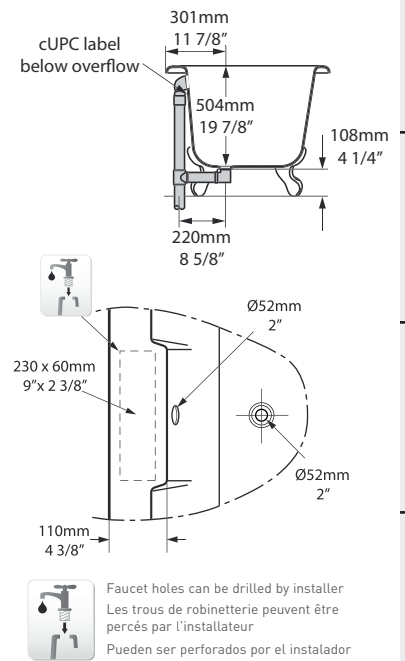

SPECIFICATIONS

CHESHIRE

69" x 31" Freestanding Soaking Bathtub
With Overflow Hole

MODELS: CHE-N-SW-OF + FT-CHE

*Feet available in various finishes, see website for options.

SHAPE

Oval

SIZE

Length: 68 5/8" (1744mm); Width: 31 3/8" (798mm);
Height (tub only): 19 7/8" (504mm);
Height (tub and feet): 25 3/8" (646mm)

MATERIAL

Volcanic Limestone

DRAIN HOLE

Off-center

WEIGHT

134 lbs (61kg)

CAPACITY

72 gallons (272 Liters)

INSTALLATION TYPE

Freestanding and Clawfoot

DRAIN SET

Drain required and sold separately: order K-50

STANDARDS

CSA B45.5-17; IAPMO Z124-2017

WARRANTY

Most products or parts carry "Limited Warranties" against manufacturing defects.
Please visit houseofrohl.com/support for complete product and finish warranty.

FRONT VIEW