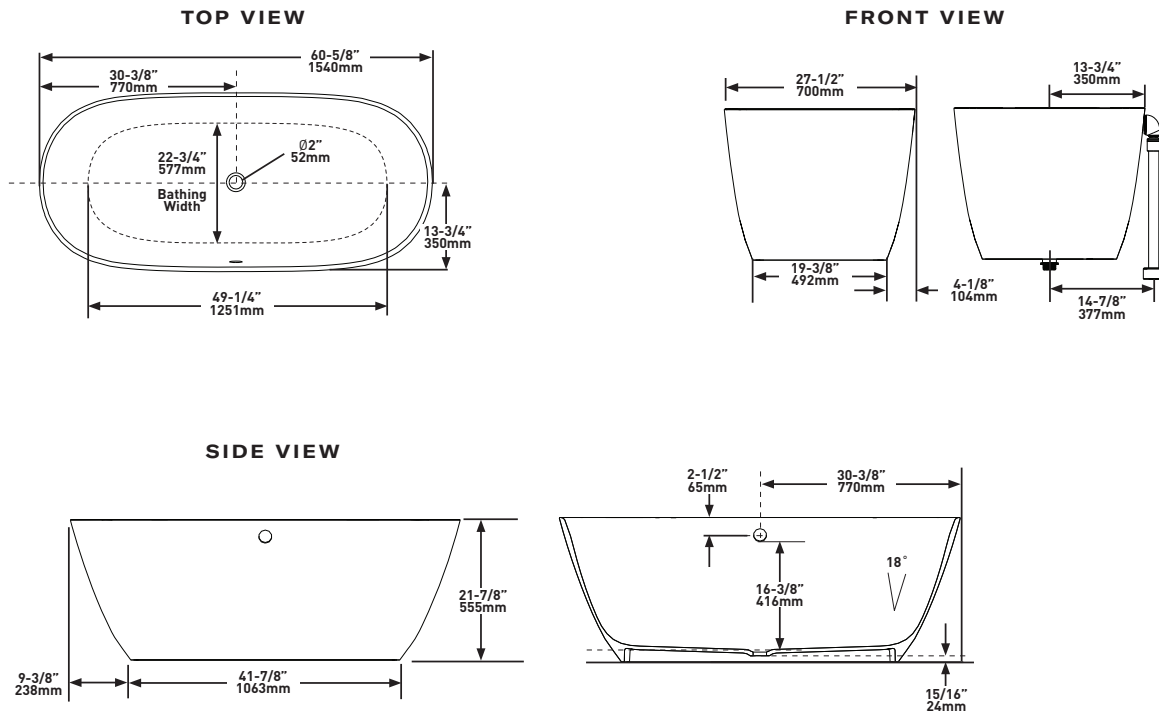

WARRANTY

Most products or parts carry "Limited Warranties" against manufacturing defects.
Please visit houseofrohl.com/support for complete product and finish warranty.