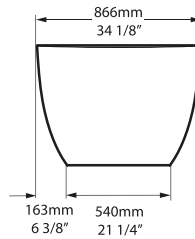

FRONT VIEW

SIDE VIEW

71" x 34" Freestanding Soaking Bathtub With Void And Overflow Hole

MODELS: BA3-N-SM-OF, BA3M-N-SM-OF

SHAPE

Oval

SIZE

Length: 70 7/8" (1800mm); Width: 34 1/8" (866mm); Height: 22" (559mm)