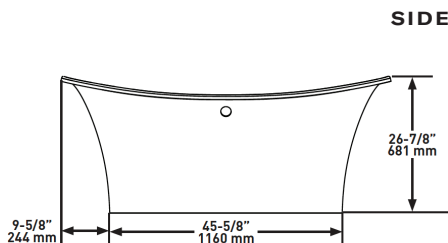

SPECIFICATIONS

TOULOUSE

71" x 32" Freestanding Soaking Bathtub
With Void And No Overflow Hole

MODELS: TOU-N-SW-NO

SHAPE

Oval

SIZE

Length: 71 1/8" (1808mm); Width: 31 1/2" (800mm);
Height: 28 1/4" (717mm)