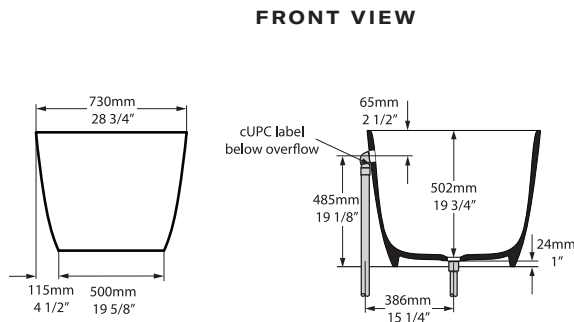

WARRANTY

Most products or parts carry "Limited Warranties" against manufacturing defects.
Please visit houseofrohl.com/support for complete product and finish warranty.