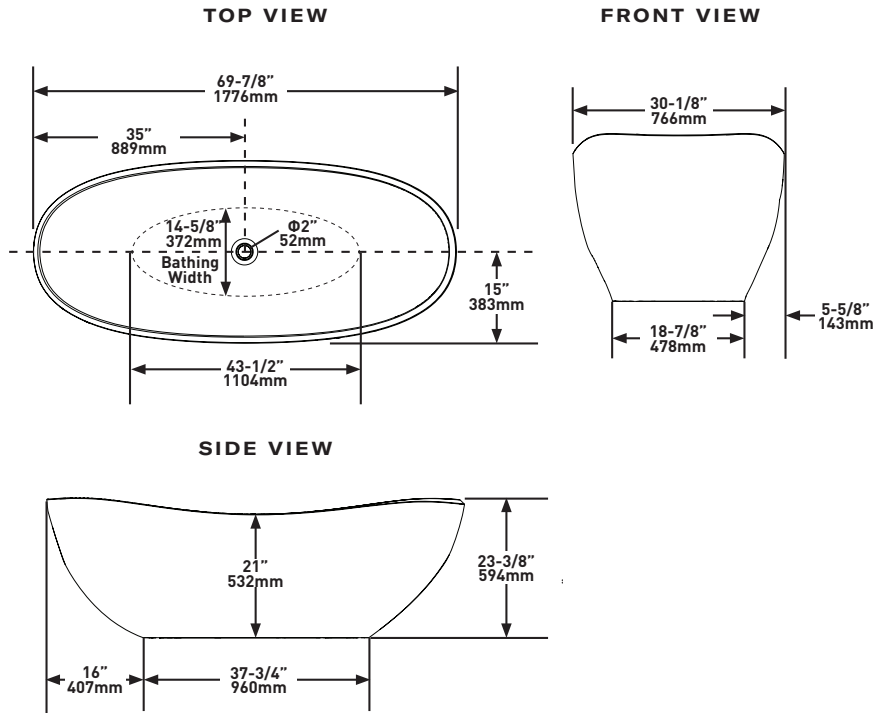

WARRANTY

Most products or parts carry "Limited Warranties" against manufacturing defects. Please visit houseofrohl.com/support for complete product and finish warranty.