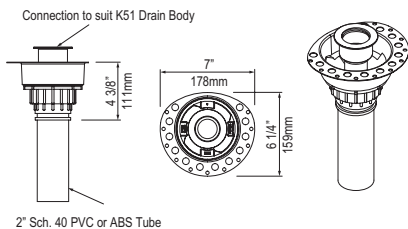

l = 1797mm/70¾"
w = 780mm/30¾"
h = 608mm/23⅞"

WOR Worcester 71" x 31" Freestanding Soaking Bathtub With Void

Model	NO	OF
WOR-N-SW-	9998	9998

- Made from naturally bright white Volcanic Limestone™
- Drain required and sold separately: For OF model, order K-50; For NO model, order K-40E
- Void space underneath tub to accommodate drain plumbing
- Color paint options sold as separate SKU. See Color Paint Options tab.

K-40E IntelliDrain™ Push Drain for Victoria + Albert® Bathtubs Without an Overflow Hole

Model	WH	PC	BN	PN	BK	UB
K-40E-	438	438	598	598	598	658

- IntelliDrain™ is equipped with a waste outlet and an overflow outlet.
- Patented magnetic technology measures water pressure to activate drain at 15 3/4" (40 cm) depth
- Silicone cap included to fill beyond 15 3/4" (40 cm) bathing depth
- Recommended for use with K-70 island drain
- Suitable for bathtubs without a pre-drilled overflow
- Available in multiple finishes to complement a variety of bathtub fillers

K-70 Freestanding Bathtub Island Drain for Sub-floor Installation Box

Model	ABS	PVC
K-70-	288	288

- Island Bathtub Drain
- Optimized for Victoria+Albert bathtubs requiring subfloor connection

K-50 Freestanding Victoria + Albert® Bathtub Drain For Above-Floor Installation Box

Model	WH	PC	BN	PN	BK	AG	PB	UB	ORB
K-50-	538	538	728	728	728	808	808	808	808

- Bathtub drain for above-floor installation box
- Bathtub drain featuring a contemporary toe-tap plug for above-floor installations
- Toe-tap drain for ease of use
- Available in multiple finishes to complement a variety of bathtub fillers

l = 934mm/36¾"
w = 200mm/7⅞"
h = 73mm/2⅞"

TOM-09 Tombolo 09 Bath Rack

Model	OAK	WAL	WHT
TOM-09-	618	618	618