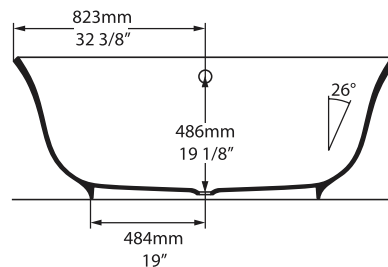

65" x 32" Freestanding Soaking Bathtub
With Overflow Hole

MODELS: AMT-N-SW-OF, AMTM-N-SW-OF

SHAPE

Oval

SIZE

Length: 64 3/4" (1645mm); Width: 31 1/2" (800mm);
Height: 24" (611mm)

MATERIAL

Volcanic Limestone

DRAIN HOLE

Center

WEIGHT

152 lbs (69 kg)

CAPACITY

84 gallons (318 liters)

INSTALLATION TYPE

Freestanding

DRAIN SET

Drain required and sold separately: order K-51

STANDARDS

CSA B45.5; IAPMO Z124

WARRANTY

Most products or parts carry "Limited Warranties" against manufacturing defects.
Please visit houseofrohl.com/support for complete product and finish warranty.

FRONT VIEW

SIDE VIEW