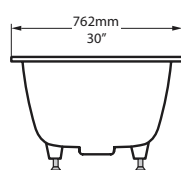

SPECIFICATIONS

KALDERA 1

60" x 30" Undermount Or Drop-In Bathtub With Overflow Hole

MODELS: KAL1-N-SW-IO

SHAPE

Rectangular

SIZE

Length: 60" (1524mm); Width: 30" (762mm); Height: 18 7/8" - 19 1/8" (480-486mm)

MATERIAL

Volcanic Limestone

DRAIN HOLE

Off-Center

WEIGHT

104 lbs (47 kg)

CAPACITY

48 gallons (182 liters)

INSTALLATION TYPE

Undermount/Drop-In

DRAIN SET

Drain required and sold separately: order K-13

STANDARDS

CSA B45.5-17; IAPMO Z124-2017

WARRANTY

Most products or parts carry "Limited Warranties" against manufacturing defects. Please visit houseofrohl.com/support for complete product and finish warranty.

TOP VIEW

FRONT VIEW

SIDE VIEW