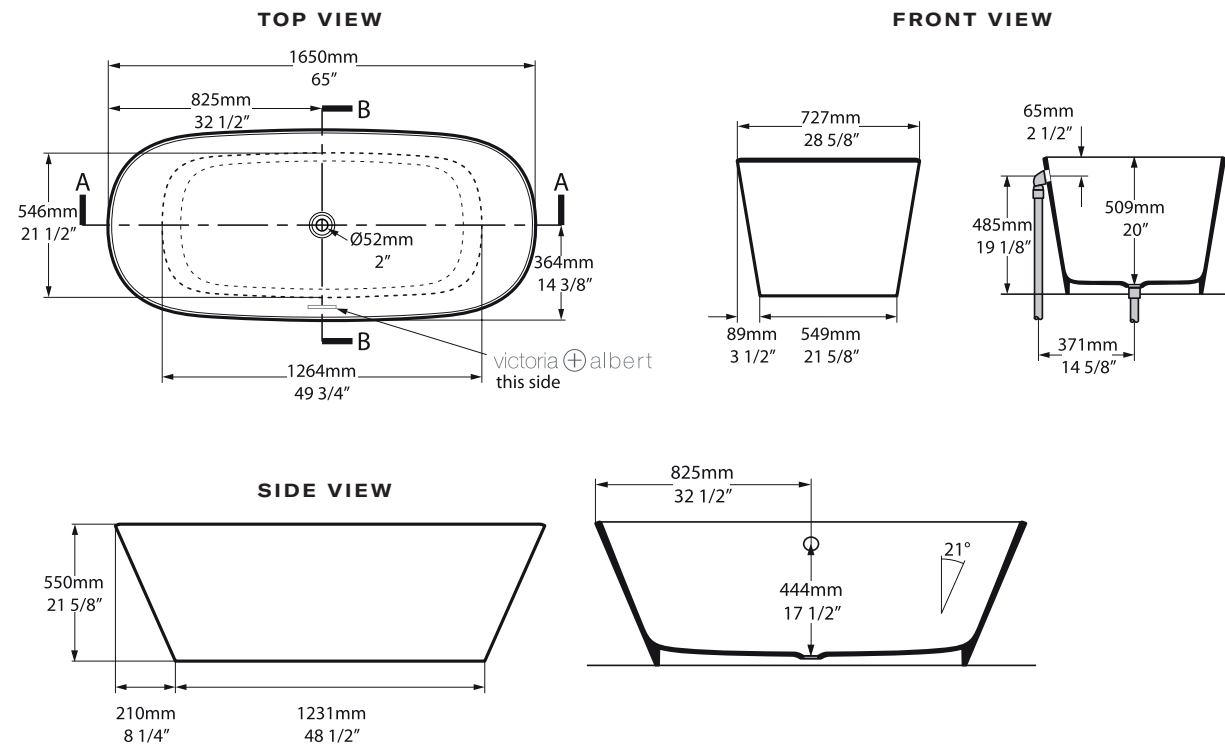

WARRANTY

Most products or parts carry "Limited Warranties" against manufacturing defects.
Please visit houseofrohl.com/support for complete product and finish warranty.