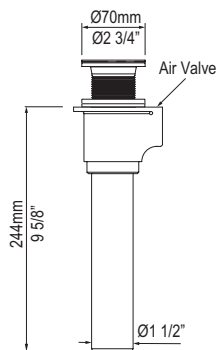

K-40E IntelliDrain™ Push Drain for Victoria + Albert® Bathtubs Without an Overflow Hole

Model	WH	PC	BN	PN	BK	UB
K-40E-	438	438	598	598	598	658

- IntelliDrain™ is equipped with a waste outlet and an overflow outlet.
- Patented magnetic technology measures water pressure to activate drain at 15 3/4" (40 cm) depth
- Silicone cap included to fill beyond 15 3/4" (40 cm) bathing depth
- Recommended for use with K-70 island drain
- Suitable for bathtubs without a pre-drilled overflow
- Available in multiple finishes to complement a variety of bathtub fillers