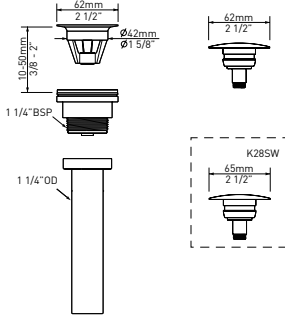

K-28 Lavatory Universal Open Drain

Model	SW	SM	PC	BN	PN	BK	PB	UB	ORB
K-28-	168	168	168	228	228	228	258	258	258

- Free-flow drain adds further piece of mind to sinks that have no overflow hole, by reducing flooding risk
- For sinks with or without overflow hole
- Sink drain with fixed opening. Cannot be pushed down to seal