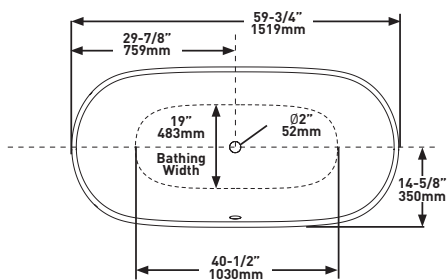

WARRANTY

Most products or parts carry "Limited Warranties" against manufacturing defects.
Please visit houseofrohl.com/support for complete product and finish warranty.

TOP VIEW

FRONT VIEW