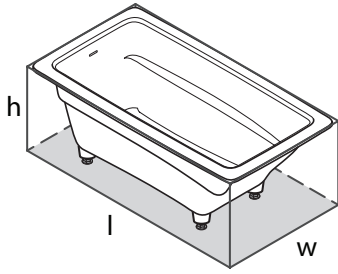

L = 1672mm/65 7/8"
W = 904mm/35 5/8"
h = 624-631mm/24 1/2-24 7/8"

ROS Rossendale 66" x 36" Undermount Or Drop-In Bathtub

Model	IO
ROS-N-SW-	4338

- Made from naturally bright white Volcanic Limestone™
- Drain required and sold separately: Order K-13
- Includes an Internal Overflow
- 4 adjustable feet for leveling