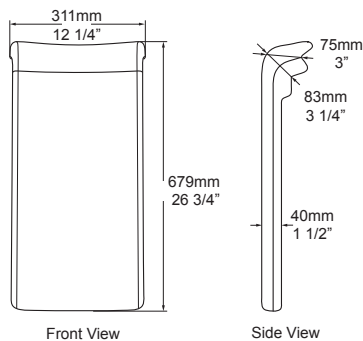

l = 934mm/36 3/4"
w = 200mm/7 7/8"
h = 73mm/2 7/8"

TOM-09 Tombolo 09 Bath Rack

Model	OAK	WAL	WHT	BLK
TOM-09-	618	618	618	618

- Contemporary bathtub rack in either Oak, Walnut or White finish
- Integrated wine glass holders add functionality to the bathtub
- Compatible with the following Victoria + Albert™ bathtubs: Amalfi, Amiata, Barcelona 2, Corvara™, Edge, ios, Ionian, Lussari 3, Marlborough, Terrassa, Toulouse, Warndon and Worcester
- Will fit freestanding bathtubs with a side-to-side width between 28 7/8" (73.4 cm) and 32 1/8" (81.6 cm)