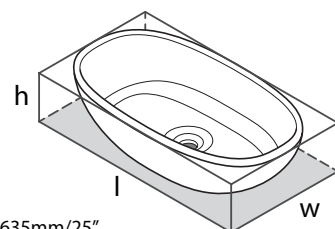

l = 635mm/25"
w = 346mm/13 $\frac{5}{8}$ "
h = 169mm/6 $\frac{5}{8}$ "

BAR-64 Barcelona 25" x 14" Oval Vessel Lavatory Sink

Model	NO
VB-BAR-64-	868
VB-BAR64M-SM-	868

- Made from naturally bright white Volcanic Limestone™, available in either gloss or matte finish
- Drain required and sold separately: Order K-25 or K-28
- Color paint options sold as separate SKU. See Color Paint Options tab.