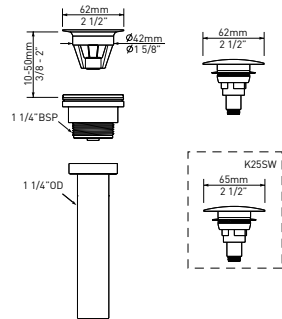

K-25 Lavatory Universal Push Drain

Model	SW	SM	PC	BN	PN	BK	PB	UB	ORB
K-25-	188	188	188	258	258	258	288	288	288

- For sinks with or without overflow hole
- "Push control" plug