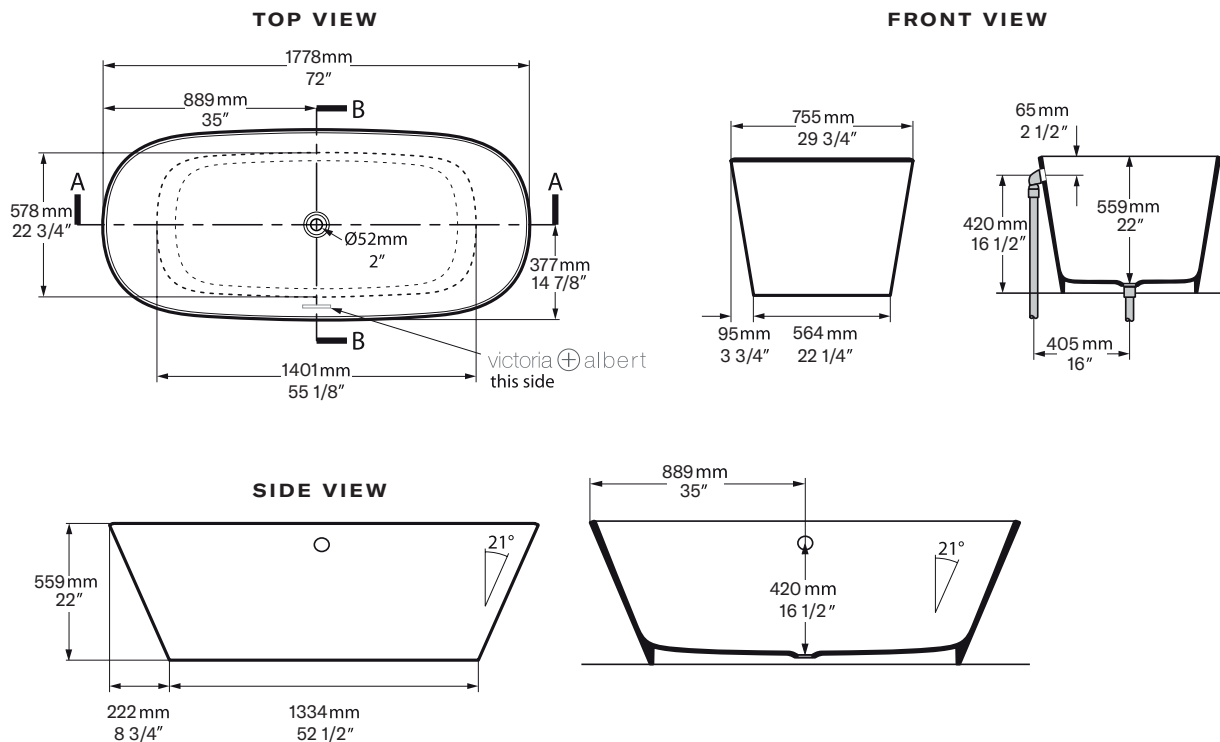

WARRANTY

Most products or parts carry "Limited Warranties" against manufacturing defects.
Please visit houseofrohl.com/support for complete product and finish warranty.