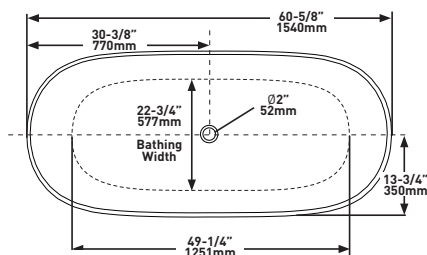

WARRANTY

Most products or parts carry "Limited Warranties" against manufacturing defects. Please visit houseofrohl.com/support for complete product and finish warranty.

TOP VIEW