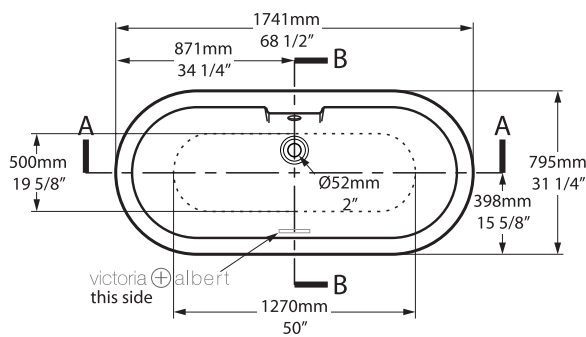

WARRANTY

Most products or parts carry "Limited Warranties" against manufacturing defects.
Please visit houseofrohl.com/support for complete product and finish warranty.

TOP VIEW