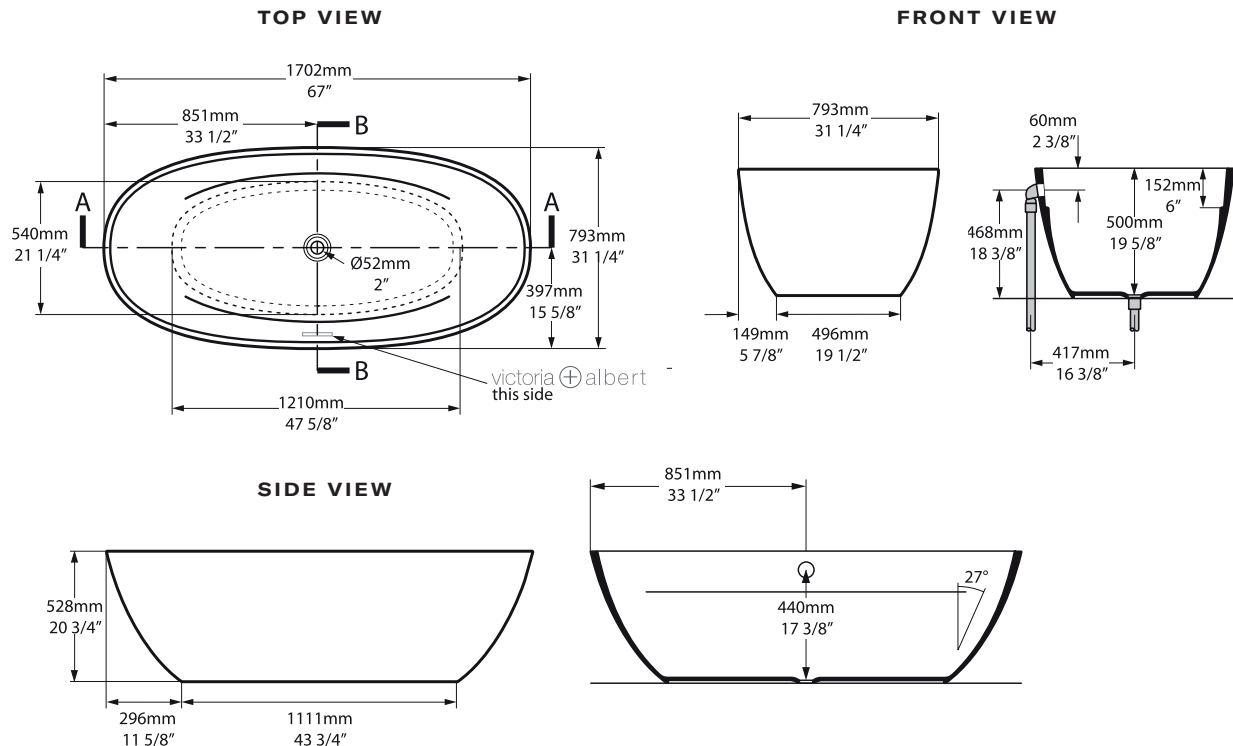

WARRANTY

Most products or parts carry "Limited Warranties" against manufacturing defects.
Please visit houseofrohl.com/support for complete product and finish warranty.