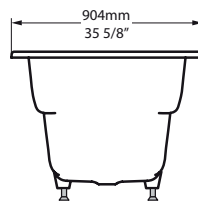

SPECIFICATIONS

ROSSENDALE

66" x 36" Undermount Or Drop-In Bathtub With Internal Overflow

MODELS: ROS-N-SW-IO

SHAPE

Rectangular

SIZE

Length: 65 7/8" (1672mm); Width: 35 5/8" (904mm); Height: 24 1/2" - 24 7/8" (624-631mm)

MATERIAL

Volcanic Limestone

DRAIN HOLE

Off-center

WEIGHT

154 lbs (70 kg)

CAPACITY

88 gallons (333 liters)

INSTALLATION TYPE

Freestanding

DRAIN SET

Drain required and sold separately: order K-13

STANDARDS

CSA B45.5-17; IAPMO Z124-2017

WARRANTY

Most products or parts carry "Limited Warranties" against manufacturing defects. Please visit houseofrohl.com/support for complete product and finish warranty.

FRONT VIEW

SIDE VIEW