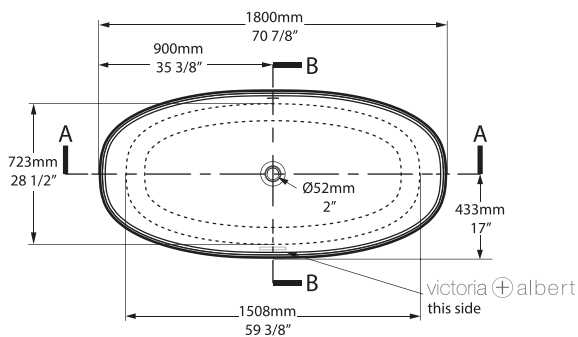

WARRANTY

Most products or parts carry "Limited Warranties" against manufacturing defects. Please visit houseofrohl.com/support for complete product and finish warranty.

TOP VIEW

FRONT VIEW