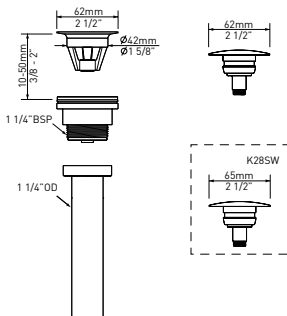

K-28 Lavatory Universal Open Drain

Model	SW	SM	PC	BN	PN	BK	PB	UB	ORB
K-28-	168	168	168	228	228	228	258	258	258

- Free-flow drain adds further piece of mind to sinks that have no overflow hole, by reducing flooding risk
- For sinks with or without overflow hole
- Sink drain with fixed opening. Cannot be pushed down to seal