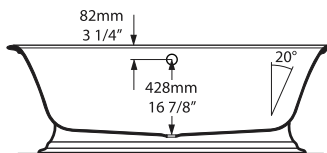

TOP VIEW

FRONT VIEW

SIDE VIEW

l = 1902mm/74 7/8"
w = 910mm/35 7/8"
h = 622mm/24 1/2"

ELW Elwick 75" x 36" Freestanding Soaking Pedestal Bathtub With Void

Model	OF
RAD-N-SW-OF+ELW-B-SW-OF	8158

- Made from naturally bright white Volcanic Limestone™
- Drain required and sold separately: Order K-50
- Void space underneath tub to accommodate drain plumbing
- Color paint options sold as separate SKU. See Color Paint Options tab.