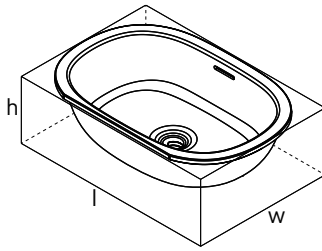

l = 531mm/20⁷/₈"
w = 351mm/13³/₄"
h = 171mm/6³/₄"

UB-BAR-53 Barcelona 21" x 14" Undermount Oval Lavatory Sink