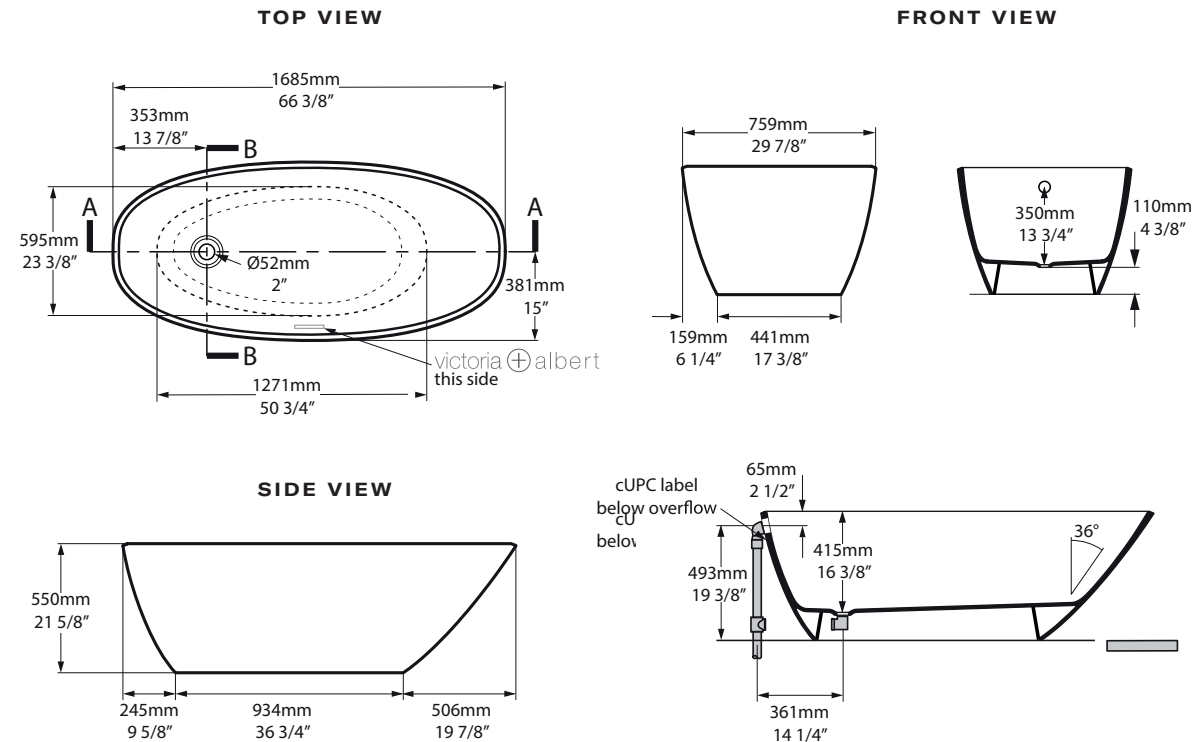

WARRANTY

Most products or parts carry "Limited Warranties" against manufacturing defects. Please visit houseofrohl.com/support for complete product and finish warranty.