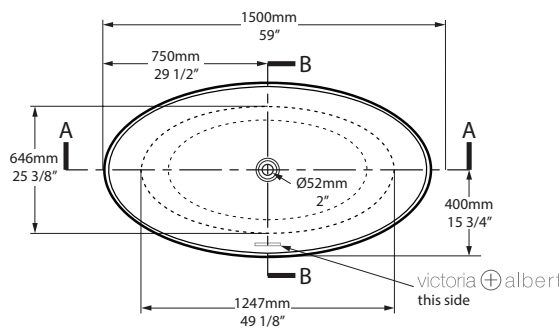

Most products or parts carry "Limited Warranties" against manufacturing defects. Please visit houseofrohl.com/support for complete product and finish warranty.

TOP VIEW

FRONT VIEW

SIDE VIEW

l = 1500mm/59"
w = 800mm/31½"
h = 547mm/21½"