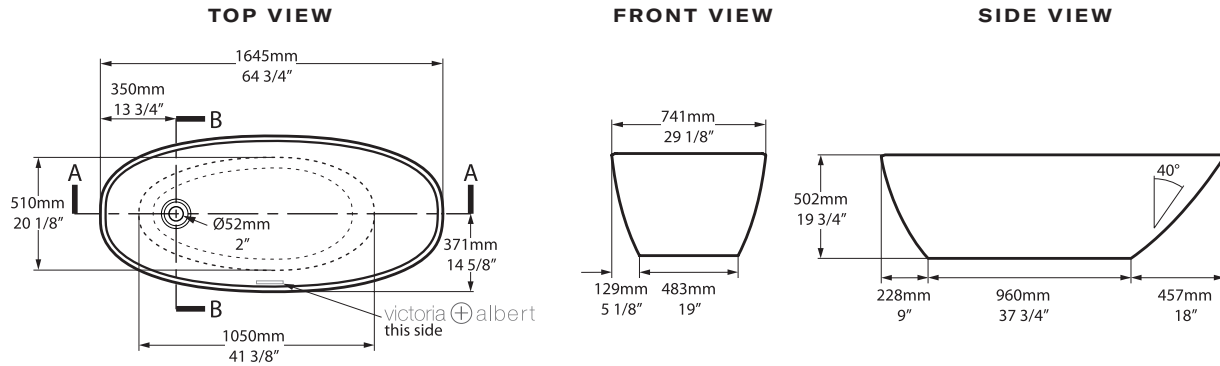

WARRANTY

Most products or parts carry "Limited Warranties" against manufacturing defects. Please visit houseofrohl.com/support for complete product and finish warranty.