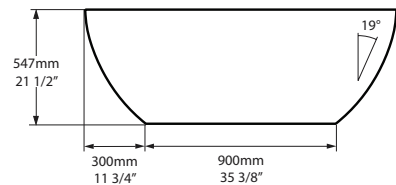

SPECIFICATIONS

CORVARA

59" x 32" Freestanding Soaking Bathtub With Void And No Overflow Hole

MODELS: COR-N-SW-NO, CORM-N-SM-NO

SHAPE

Oval

SIZE

Length: 59" (1500mm); Width: 31 1/2" (800mm); Height: 21 1/2" (528mm)

MATERIAL

Volcanic Limestone

DRAIN HOLE

Center

WEIGHT

165 lbs (75 kg)

CAPACITY

60 gallons (227 liters)

INSTALLATION TYPE

Freestanding

DRAIN SET

Drain required and sold separately: order K-36E

K-36E and K-40E IntelliDrain is "equipped with a waste outlet and an overflow outlet" and therefore, complies with the 2012, 2015, 2018 International Plumbing Code (IPC) despite these two outlets being in the same location. It also complies with the UPC, IRC, NSPC, and 2021 IPC codes.

STANDARDS

CSA B45.5-17; IAPMO Z124-2017

WARRANTY

Most products or parts carry "Limited Warranties" against manufacturing defects. Please visit houseofrohl.com/support for complete product and finish warranty.

FRONT VIEW

SIDE VIEW