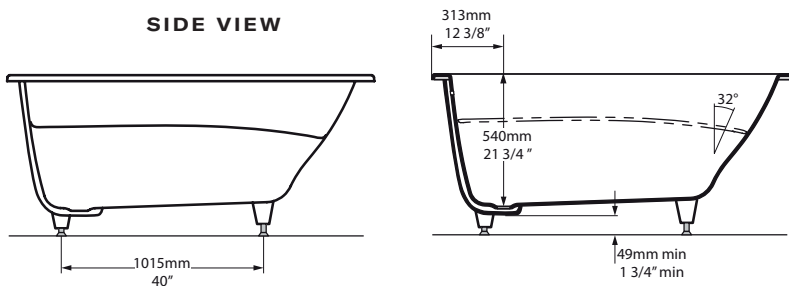

SPECIFICATIONS

ROSSENDALE

66" x 36" Undermount Or Drop-In Bathtub With Internal Overflow

MODELS: ROS-N-SW-IO

SHAPE

Rectangular

SIZE

Length: 65 7/8" (1672mm); Width: 35 5/8" (904mm); Height: 24 1/2" - 24 7/8" (624-631mm)

MATERIAL

Volcanic Limestone

DRAIN HOLE

Off-center

WEIGHT

154 lbs (70 kg)

CAPACITY

88 gallons (333 liters)

INSTALLATION TYPE

Freestanding

DRAIN SET

Drain required and sold separately: order K-13

STANDARDS

CSA B45.5-17; IAPMO Z124-2017

WARRANTY

Most products or parts carry "Limited Warranties" against manufacturing defects. Please visit houseofrohl.com/support for complete product and finish warranty.

FRONT VIEW

SIDE VIEW

SIDE VIEW