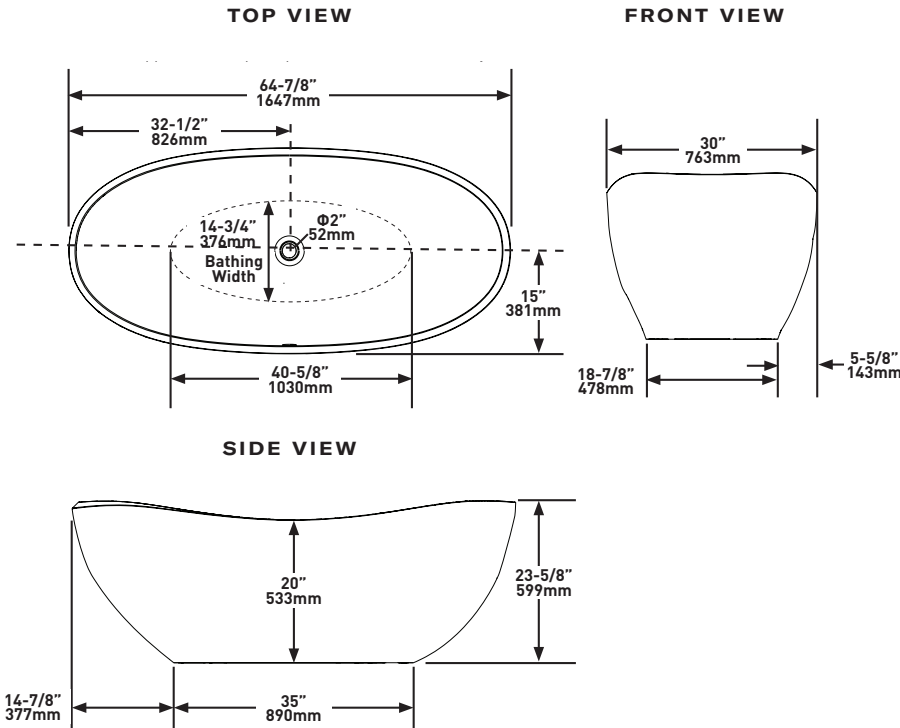

WARRANTY

Most products or parts carry "Limited Warranties" against manufacturing defects. Please visit houseofrohl.com/support for complete product and finish warranty.