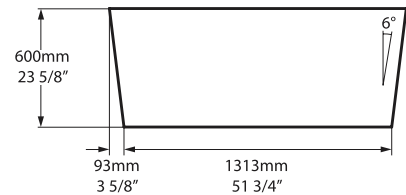

TOP VIEW

FRONT VIEW

SIDE VIEW

59" x 32" Freestanding Soaking Bathtub With Void And Overflow Hole

MODELS: EDG-N-SW-OF

SHAPE

Rectangular

SIZE