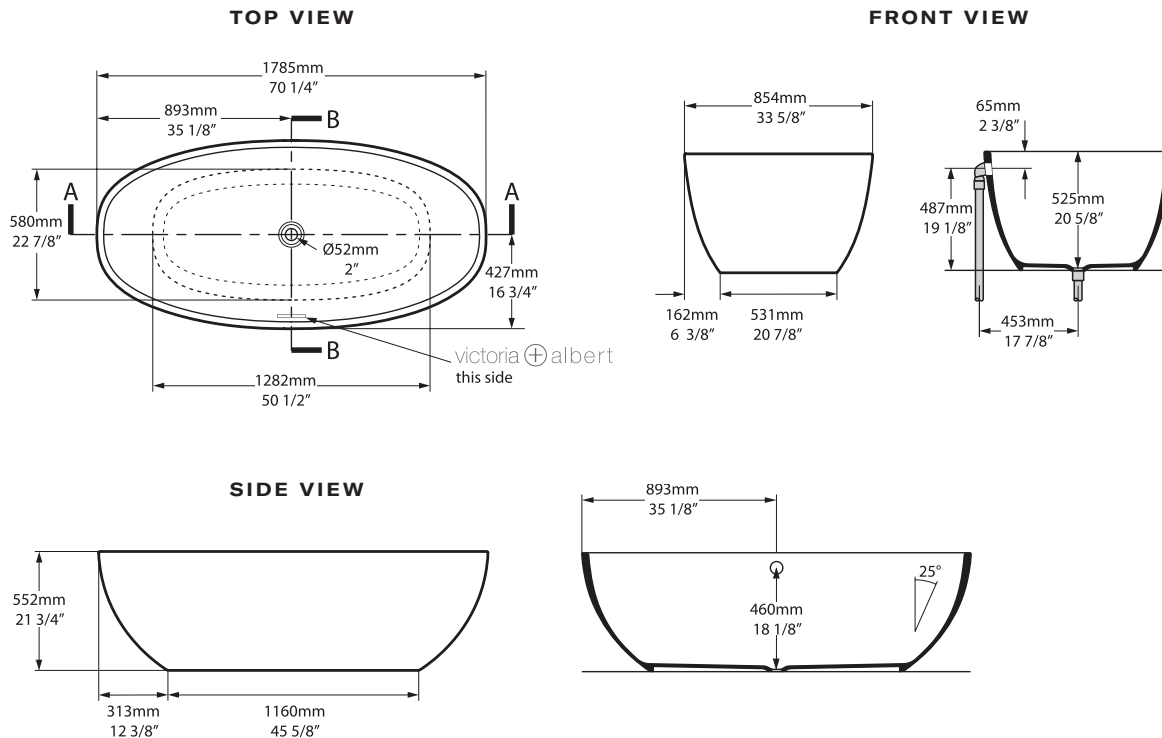

WARRANTY

Most products or parts carry "Limited Warranties" against manufacturing defects.
Please visit houseofrohl.com/support for complete product and finish warranty.