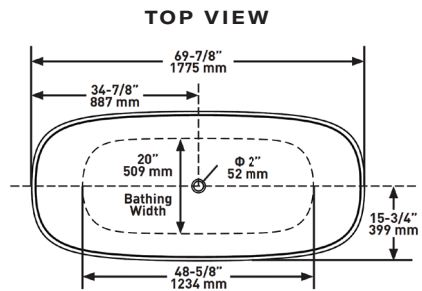

l = 1519mm/59¾"
w = 726mm/28⅝"
h = 550mm/21⅝"

AMT2 Amiata 60" x 29" Freestanding Soaking Bathtub

Model	NO	OF
AMT2M-N-SM-	7758	7758
AMT2-N-SW-	7758	7758

- Made from naturally bright white Volcanic Limestone™, available in either gloss or matte finish
- Drain required and sold separately: For OF model, order K-51; For NO model, order K-40E
- Color paint options sold as separate SKU. See Color Paint Options tab.
- For NO Model, IntelliDrain™ is equipped with a waste outlet and an overflow outlet. See specifications for details.