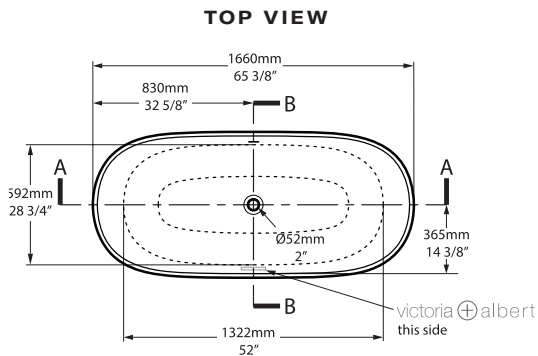

WARRANTY

Most products or parts carry "Limited Warranties" against manufacturing defects.
Please visit houseofrohl.com/support for complete product and finish warranty.