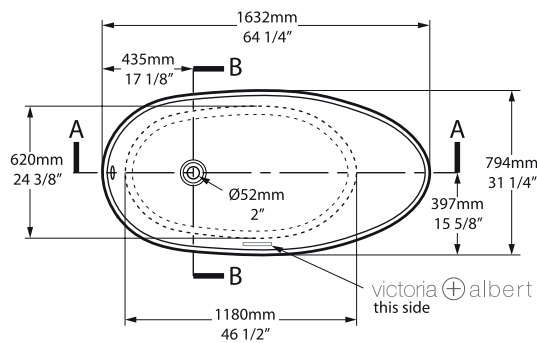

WARRANTY

Most products or parts carry "Limited Warranties" against manufacturing defects.
Please visit houseofrohl.com/support for complete product and finish warranty.

TOP VIEW