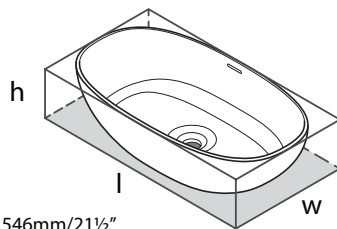

l = 546mm/21 $\frac{1}{2}$ "
w = 329mm/13"
h = 139mm/5 $\frac{1}{2}$ "

BAR-55 Barcelona 22" x 13" Oval Vessel Lavatory Sink

Model	IO
VB-BAR-55-	848
VB-BAR55M-SM-	848

- Made from naturally bright white Volcanic Limestone™, available in either gloss or matte finish
- Drain required and sold separately: Order K-25 or K-28
- Includes an Internal Overflow
- Color paint options sold as separate SKU. See Color Paint Options tab.