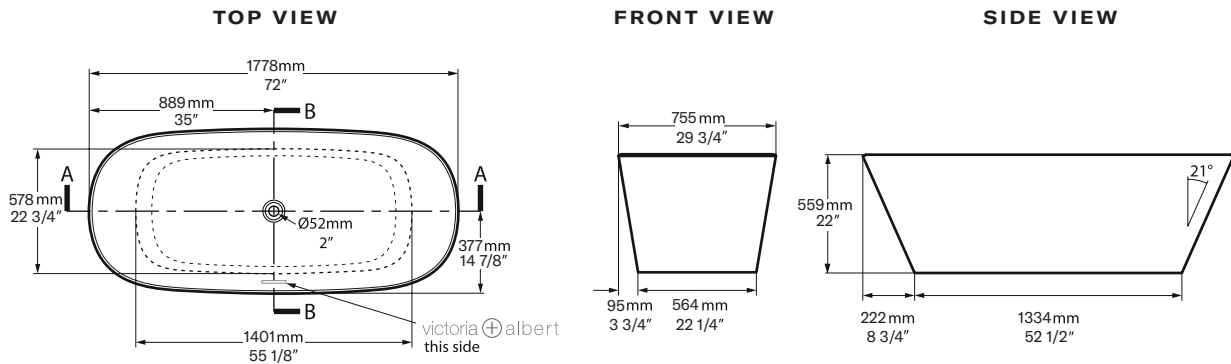

WARRANTY

Most products or parts carry "Limited Warranties" against manufacturing defects. Please visit houseofrohl.com/support for complete product and finish warranty.