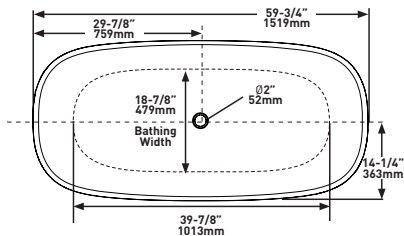

FRONT VIEW

SIDE VIEW

60" x 29" Freestanding Soaking Bathtub
With Overflow Hole

MODELS: AMT2-N-SW-OF, AMT2M-N-SM-OF

SHAPE

Rectangular

SIZE

Length: 59 3/4" (1519mm); Width: 28 1/2" (724mm);
Height: 21 5/8" (550mm)