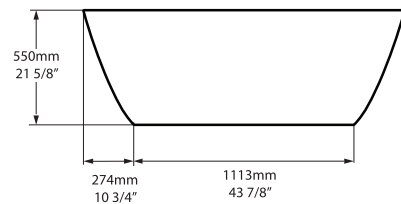

SPECIFICATIONS

LUSSARI™ 2

65" x 29" Freestanding Soaking Bathtub
With No Overflow Hole

MODELS: LU2-N-SW-NO, LU2M-N-SM-NO

SHAPE

Oval

SIZE

Length: 65 3/8" (1660mm); Width: 29" (737mm);
Height: 21 5/8" (550mm)

MATERIAL

Volcanic Limestone

DRAIN HOLE

Center

WEIGHT

158 lbs (71.6 kg)

CAPACITY

103 gallons (293 liters)

INSTALLATION TYPE

Freestanding

DRAIN SET

Drain required and sold separately: order K-40E

K-36E and K-40E IntelliDrain is "equipped with a waste outlet and an overflow outlet" and therefore, complies with the 2012, 2015, 2018 International Plumbing Code (IPC) despite these two outlets being in the same location. It also complies with the UPC, IRC, NSPC, and 2021 IPC codes.

STANDARDS

CSA B45.5-17; IAPMO Z124-2017

WARRANTY

Most products or parts carry "Limited Warranties" against manufacturing defects. Please visit houseofrohl.com/support for complete product and finish warranty.

SIDE VIEW