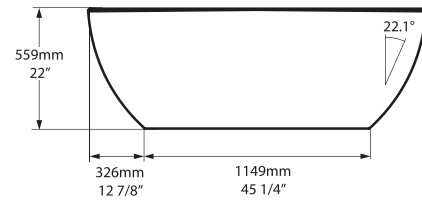

FRONT VIEW

SIDE VIEW

71" x 34" Freestanding Soaking Bathtub With Void And Overflow Hole

MODELS: BA3-N-SM-OF, BA3M-N-SM-OF

SHAPE

Oval

SIZE

Length: 70 7/8" (1800mm); Width: 34 1/8" (866mm); Height: 22" (559mm)