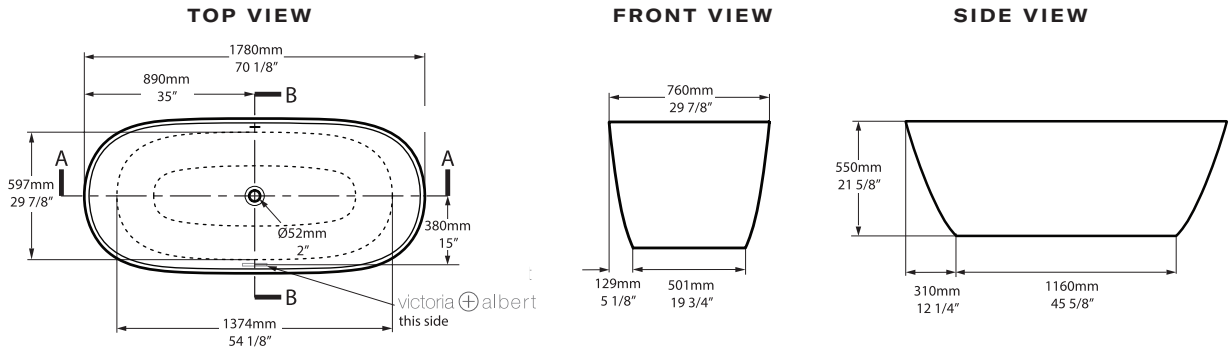

WARRANTY

Most products or parts carry "Limited Warranties" against manufacturing defects. Please visit houseofrohl.com/support for complete product and finish warranty.