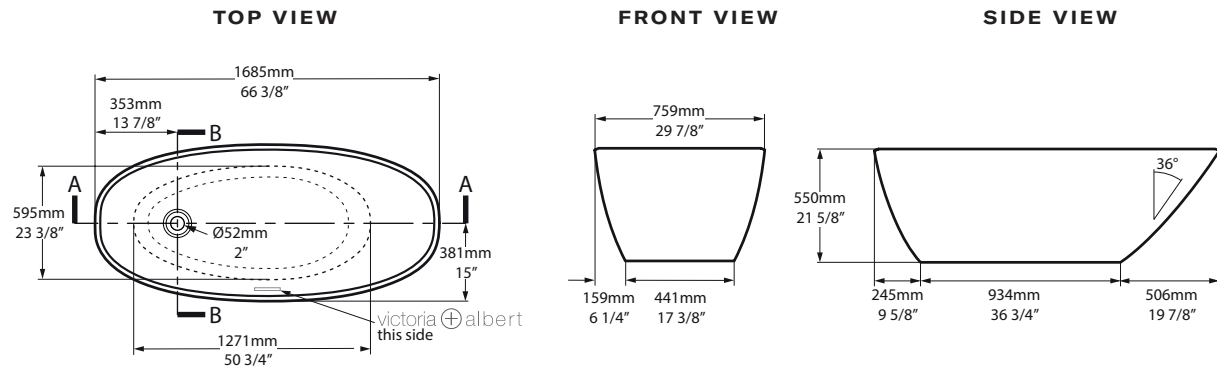

WARRANTY

Most products or parts carry "Limited Warranties" against manufacturing defects. Please visit houseofrohl.com/support for complete product and finish warranty.