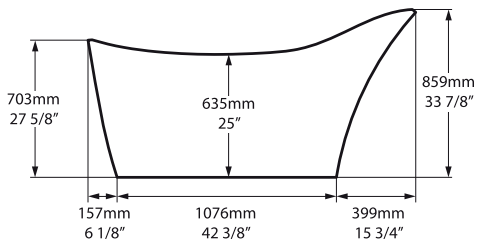

64" x 32" Freestanding Soaking Bathtub
With Void And Overflow Hole

MODELS: AML-N-SW-OF, AMLM-N-SM-OF

SHAPE

Curved

SIZE

Length: 64 1/4" (1632mm); Width: 31 1/4" (794mm);
Front Height: 27 5/8" (703mm);
Back Height: 33 7/8" (859mm)

MATERIAL

Volcanic Limestone

DRAIN HOLE

Off-Center

WEIGHT

154 lbs (70kg)

CAPACITY

75 gallons (284 liters)

INSTALLATION TYPE

Freestanding

DRAIN SET

Drain required and sold separately: order K-50

STANDARDS

CSA B45.5; IAPMO Z124

WARRANTY

Most products or parts carry "Limited Warranties" against manufacturing defects.
Please visit houseofrohl.com/support for complete product and finish warranty.

SIDE VIEW