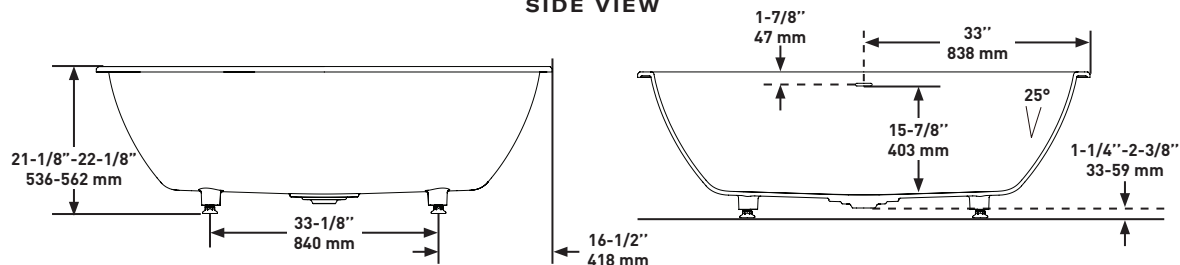

SPECIFICATIONS

BARCELONA 7

66" X 36" Undermount Or Drop-In Bathtub
With Internal Overflow

MODELS: BA7-N-SW-10

SHAPE

Oval

SIZE

Length: 66" (1676mm)

Width: 36" (914mm)

Height: 21-1/4"-22-1/4" (536-562mm)

MATERIAL

Volcanic Limestone

DRAIN HOLE

Off centered

WEIGHT

98 lbs (44.5 kg)

CAPACITY

89.25 gallons (338 liters)

INSTALLATION TYPE

Undermount/Drop-in

DRAIN SET

Drain required and sold separately: order K-13

STANDARDS

CSA B45.5; IAPMO Z124

WARRANTY

Most products or parts carry "Limited Warranties" against manufacturing defects. For US customers please visit houseofrohl.com/support and for Canadian customers please visit houseofrohl.ca/support for complete product and finish warranty.

NOTE

Due to production tolerances, please do not make any modifications or cut any surfaces for installation until you have received your bathtub.

FRONT VIEW

SIDE VIEW

BARCELONA
KALDERA
ROSSENDALE
VESSEL SINKS
DROP IN & UNDERMOUNT SINKS
SINK DRAINS
BATHTUB DRAINS
BATHTUB ACCESSORIES
COLOR PAINT OPTIONS
CARE & MAINTENANCE
TERMS