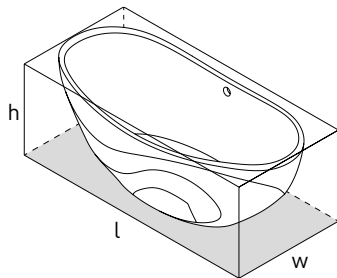

l = 64-7/8 [1647 mm]
w = 30 [763 mm]
h = 23-3/4 [604 mm]

SE1 Seros™ 65" x 30" Freestanding Soaking Bathtub With Curved Rim

Model	NO	OF
SE1M-N-SM-	7348	7348
SE1-N-SW-	7348	7348

- Made from naturally bright white Volcanic Limestone™, available in either gloss or matte finish
- Drain required and sold separately: For OF model, order K-51; For NO model, order K-40E
- Color paint options sold as separate SKU. See Color Paint Options tab.