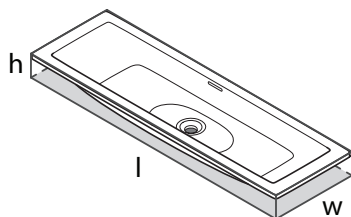

L = 1215mm/47 7/8"
W = 380mm/15"
h = 148mm/5 7/8"

ROS-122 Rossendale 48" x 15" Undermount or Drop-In Lavatory Sink

Model	IO
DU-ROS-122-IO	688

- Made from naturally bright white Volcanic Limestone™
- Drain required and sold separately: Order K-25 or K-28 if drain is needed
- Requires decking or support (not included)
- Includes an Internal Overflow