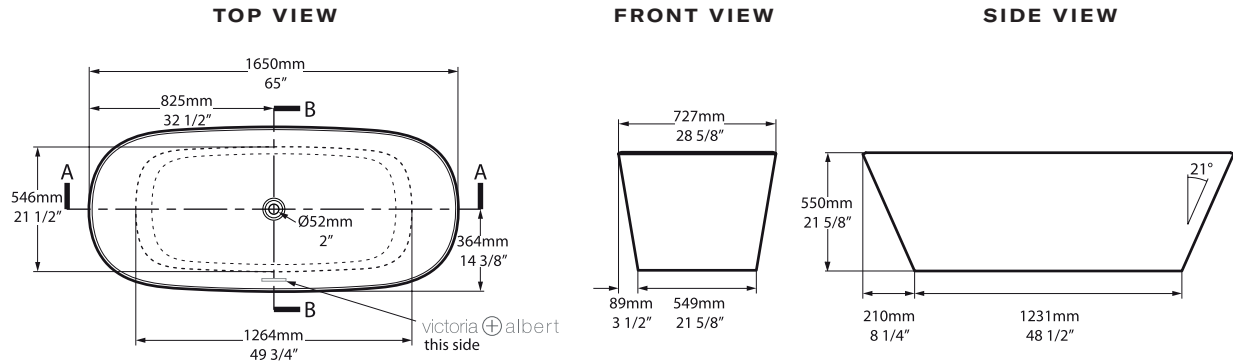

WARRANTY

Most products or parts carry "Limited Warranties" against manufacturing defects. Please visit houseofrohl.com/support for complete product and finish warranty.