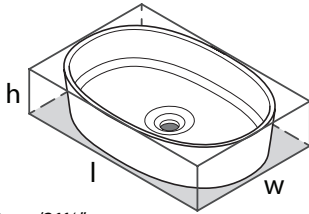

SW
Gloss White

SM
Matte White

Color
Options

Home

Index

AMALFI

AMIATA

BARCELONA

CHESHIRE

CORVARA

EDGE

ELDON

ELWICK

IONIAN

IOS

KERID

l = 540mm/21¼"
w = 362mm/14¼"
h = 125mm/4⅞"

IOS-54 ios 21" x 14" Oval Vessel Lavatory Sink

Model	NO
VB-IOS-54-	858
VB-IOS54M-SM-	858

- Made from naturally bright white Volcanic Limestone™, available in either gloss or matte finish
- Drain required and sold separately: Order K-25 or K-28
- Color paint options sold as separate SKU. See Color Paint Options tab.