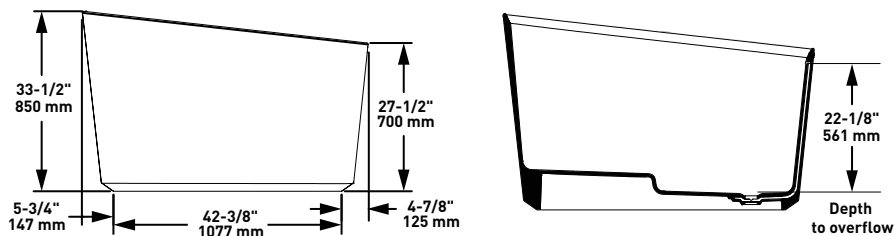

SPECIFICATIONS

KERID

Soaking Bath

MODELS: KER-N-SW-IO

SHAPE

Oval

SIZE

1349 mm
Width: 812 mm
Height: 850 mm

MATERIAL

Volcanic Limestone

DRAIN HOLE

• End drain

WEIGHT

• 129.4 kg

CAPACITY

• 354 Litres

INSTALLATION TYPE

Freestanding

DRAIN SET

K-13 required
Features internal overflow

WARRANTY

25 years residential
8 years commercial
Visit vandabaths.com for more information

FRONT VIEW

AMALFI

AMIATA

BARCELONA

CHESHIRE

CORVARA

EDGE

ELDON

ELWICK

IONIAN

IOS

KERID