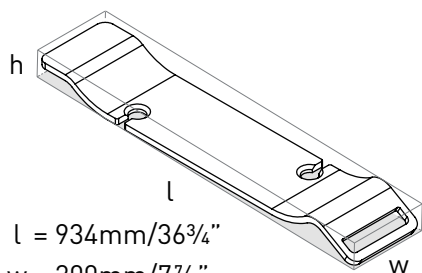

l = 934mm/36¾"
w = 200mm/7⅞"
h = 73mm/2⅞"

TOM-09 Tombolo 09 Bath Rack

Model	OAK	WAL	WHT	BLK
TOM-09-	618	618	618	618

- Contemporary bathtub rack in either Oak, Walnut or White finish
- Integrated wine glass holders add functionality to the bathtub
- Compatible with the following Victoria + Albert™ bathtubs: Amalfi, Amiata, Barcelona 2, Corvara™, Edge, ios, Ionian, Lussari 3, Marlborough, Terrassa, Toulouse, Warndon and Worcester
- Will fit freestanding bathtubs with a side-to-side width between 28 7/8" (73.4 cm) and 32 1/8" (81.6 cm)