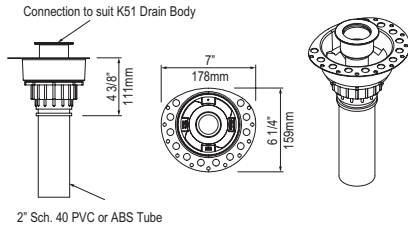

K-70 Freestanding Bathtub Island Drain for Sub-floor Installation Box

2" Sch. 40 PVC or ABS Tube