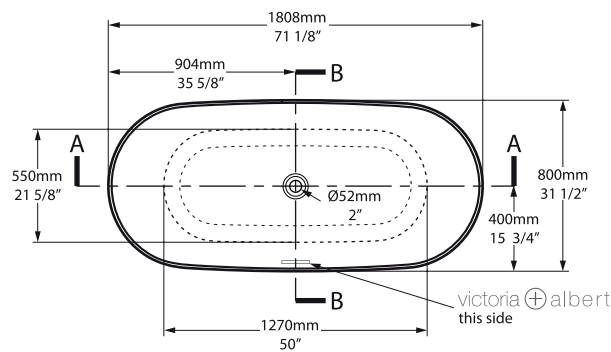

WARRANTY

Most products or parts carry "Limited Warranties" against manufacturing defects.
Please visit houseofrohl.com/support for complete product and finish warranty.

TOP VIEW

FRONT VIEW