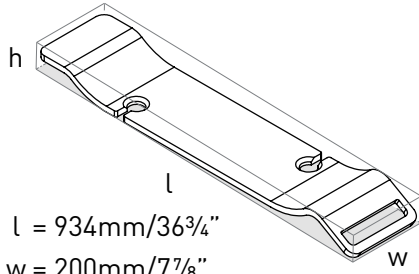

TOM-09 Tombolo 09 Bath Rack

l = 934mm/36³/₄"
w = 200mm/7⁷/₈"
h = 73mm/2⁷/₈"

Model	OAK	WAL	WHT	BLK
TOM-09-	618	618	618	618

- Contemporary bathtub rack in either Oak, Walnut or White finish
- Integrated wine glass holders add functionality to the bathtub
- Compatible with the following Victoria + Albert® bathtubs: Amalfi, Amiata, Barcelona 2, Corvara™, Edge, ios, Ionian, Lussari 3, Marlborough, Terrassa, Toulouse, Warndon and Worcester
- Will fit freestanding bathtubs with a side-to-side width between 28 7/8" (73.4 cm) and 32 1/8" (81.6 cm)