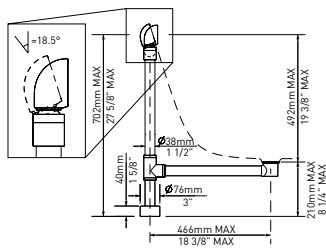

K-50 Freestanding Victoria + Albert® Bathtub Drain For Above-Floor Installation Box

Model	WH	PC	BN	PN	BK	AG	PB	UB	ORB
K-50-	538	538	728	728	728	808	808	808	808

- Bathtub drain for above-floor installation box
- Bathtub drain featuring a contemporary toe-tap plug for above-floor installations
- Toe-tap drain for ease of use
- Available in multiple finishes to complement a variety of bathtub fillers