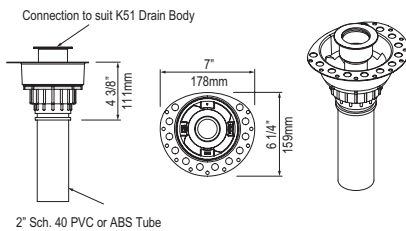

l = 1498mm/59"
w = 799mm/31½"
h = 600mm/23¾"

EDG Edge 59" x 32" Freestanding Soaking Bathtub With Void

Model	OF	NO
EDG-N-SW-	7138	7138

- Made from naturally bright white Volcanic Limestone™
- Drain required and sold separately: For OF model, order K-50; For NO model, order K-40E
- Void space underneath tub to accommodate drain plumbing
- Color paint options sold as separate SKU. See Color Paint Options tab.

K-40E IntelliDrain™ Push Drain for Victoria + Albert® Bathtubs Without an Overflow Hole

Model	WH	PC	BN	PN	BK	UB
K-40E-	438	438	598	598	598	658

- IntelliDrain™ is equipped with a waste outlet and an overflow outlet.
- Patented magnetic technology measures water pressure to activate drain at 15 3/4" (40 cm) depth
- Silicone cap included to fill beyond 15 3/4" (40 cm) bathing depth
- Recommended for use with K-70 island drain
- Suitable for bathtubs without a pre-drilled overflow
- Available in multiple finishes to complement a variety of bathtub fillers

K-70 Freestanding Bathtub Island Drain for Sub-floor Installation Box

Model	ABS	PVC
K-70-	288	288

- Island Bathtub Drain
- Optimized for Victoria+Albert bathtubs requiring subfloor connection

K-50 Freestanding Victoria + Albert® Bathtub Drain For Above-Floor Installation Box

Model	WH	PC	BN	PN	BK	AG	PB	UB	ORB
K-50-	538	538	728	728	728	808	808	808	808

- Bathtub drain for above-floor installation box
- Bathtub drain featuring a contemporary toe-tap plug for above-floor installations
- Toe-tap drain for ease of use
- Available in multiple finishes to complement a variety of bathtub fillers

l = 934mm/36¾"
w = 200mm/7⅞"
h = 73mm/2⅞"

TOM-09 Tombolo 09 Bath Rack

Model	OAK	WAL	WHT	BLK
TOM-09-	618	618	618	618