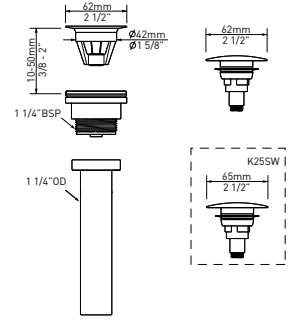

K-25 Lavatory Universal Push Drain

Model	SW	SM	PC	BN	PN	BK	PB	UB	ORB
K-25-	188	188	188	258	258	258	288	288	288

- For sinks with or without overflow hole
- "Push control" plug