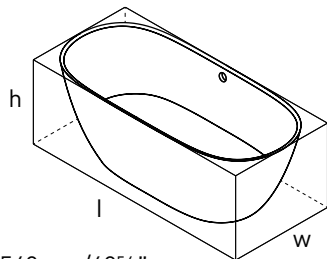

l=1540mm/60⁵/₈"
w=700mm/27¹/₂"
h=555mm/21⁷/₈"

LU1 Lussari™ 61" x 28" Freestanding Soaking Bathtub

Model	OF	NO
LU1M-N-SM-	6578	6578
LU1-N-SW-	6578	6578

- Made from naturally bright white Volcanic Limestone™, available in either gloss or matte finish
- Drain required and sold separately: For OF model, order K-51; For NO model, order K-40E
- Color paint options sold as separate SKU. See Color Paint Options tab.