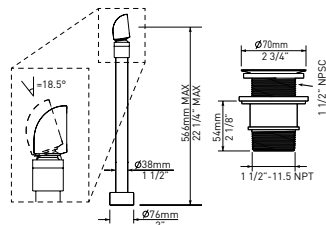

K-51 Freestanding Victoria + Albert® Bathtub Drain For Sub-Floor Installation Box

Model	WH	PC	BN	PN	BK	AG	PB	UB	ORB
K-51-	538	538	728	728	728	808	808	808	808

- Bathtub drain for sub-floor installation box
- Bathtub drain featuring a contemporary toe-tap plug for sub-floor installations
- Toe-tap drain for ease of use
- Available in multiple finishes to complement a variety of bathtub fillers