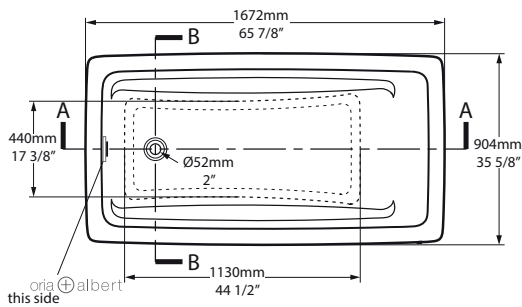

WARRANTY

Most products or parts carry "Limited Warranties" against manufacturing defects. Please visit houseofrohl.com/support for complete product and finish warranty.

TOP VIEW

FRONT VIEW