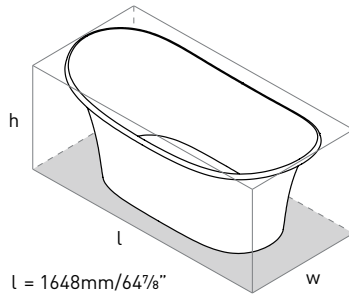

TOP VIEW

FRONT VIEW

SIDE VIEW

l = 1519mm/59¾"
w = 745mm/29⅝"
h = 647mm/25½"

TO2 Toulouse 60" x 29" Freestanding Soaking Bathtub

Model	OF	NO
TO2-N-SW-	7448	7448

- Made from naturally bright white Volcanic Limestone™
- Drain required and sold separately: For OF model, order K-51; For NO model, order K-40E
- Color paint options sold as separate SKU. See Color Paint Options tab.
- For NO Model, IntelliDrain™ is equipped with a waste outlet and an overflow outlet. See specifications for details.