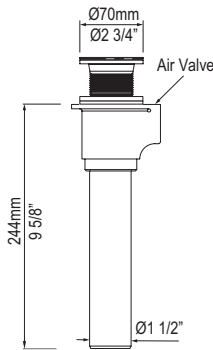

l = 1511mm/59½"
w = 802mm/31½"
h = 600mm/23½"

IOS ios 60" x 32" Freestanding Soaking Bathtub

Model	OF	NO
IOSM-N-SM-	7138	7138
IOS-N-SW-	7138	7138

- Made from naturally bright white Volcanic Limestone™, available in either gloss or matte finish
- Drain required and sold separately: For OF model, order K-51; For NO model, order K-40E
- Color paint options sold as separate SKU. See Color Paint Options tab.

K-40E IntelliDrain™ Push Drain for Victoria + Albert® Bathtubs Without an Overflow Hole

Model	WH	PC	BN	PN	BK	UB
K-40E-	438	438	598	598	598	658

- IntelliDrain™ is equipped with a waste outlet and an overflow outlet.
- Patented magnetic technology measures water pressure to activate drain at 15 3/4" (40 cm) depth
- Silicone cap included to fill beyond 15 3/4" (40 cm) bathing depth
- Recommended for use with K-70 island drain
- Suitable for bathtubs without a pre-drilled overflow
- Available in multiple finishes to complement a variety of bathtub fillers

K-70 Freestanding Bathtub Island Drain for Sub-floor Installation Box

Model	ABS	PVC
K-70-	288	288

- Island Bathtub Drain
- Optimized for Victoria+Albert bathtubs requiring subfloor connection

K-51 Freestanding Victoria + Albert® Bathtub Drain For Sub-Floor Installation Box

Model	WH	PC	BN	PN	BK	AG	PB	UB	ORB
K-51-	538	538	728	728	728	808	808	808	808

- Bathtub drain for sub-floor installation box
- Bathtub drain featuring a contemporary toe-tap plug for sub-floor installations
- Toe-tap drain for ease of use
- Available in multiple finishes to complement a variety of bathtub fillers

l = 934mm/36¾"
w = 200mm/7⅞"
h = 73mm/2⅞"

TOM-09 Tombolo 09 Bath Rack

Model	OAK	WAL	WHT	BLK
TOM-09-	618	618	618	618