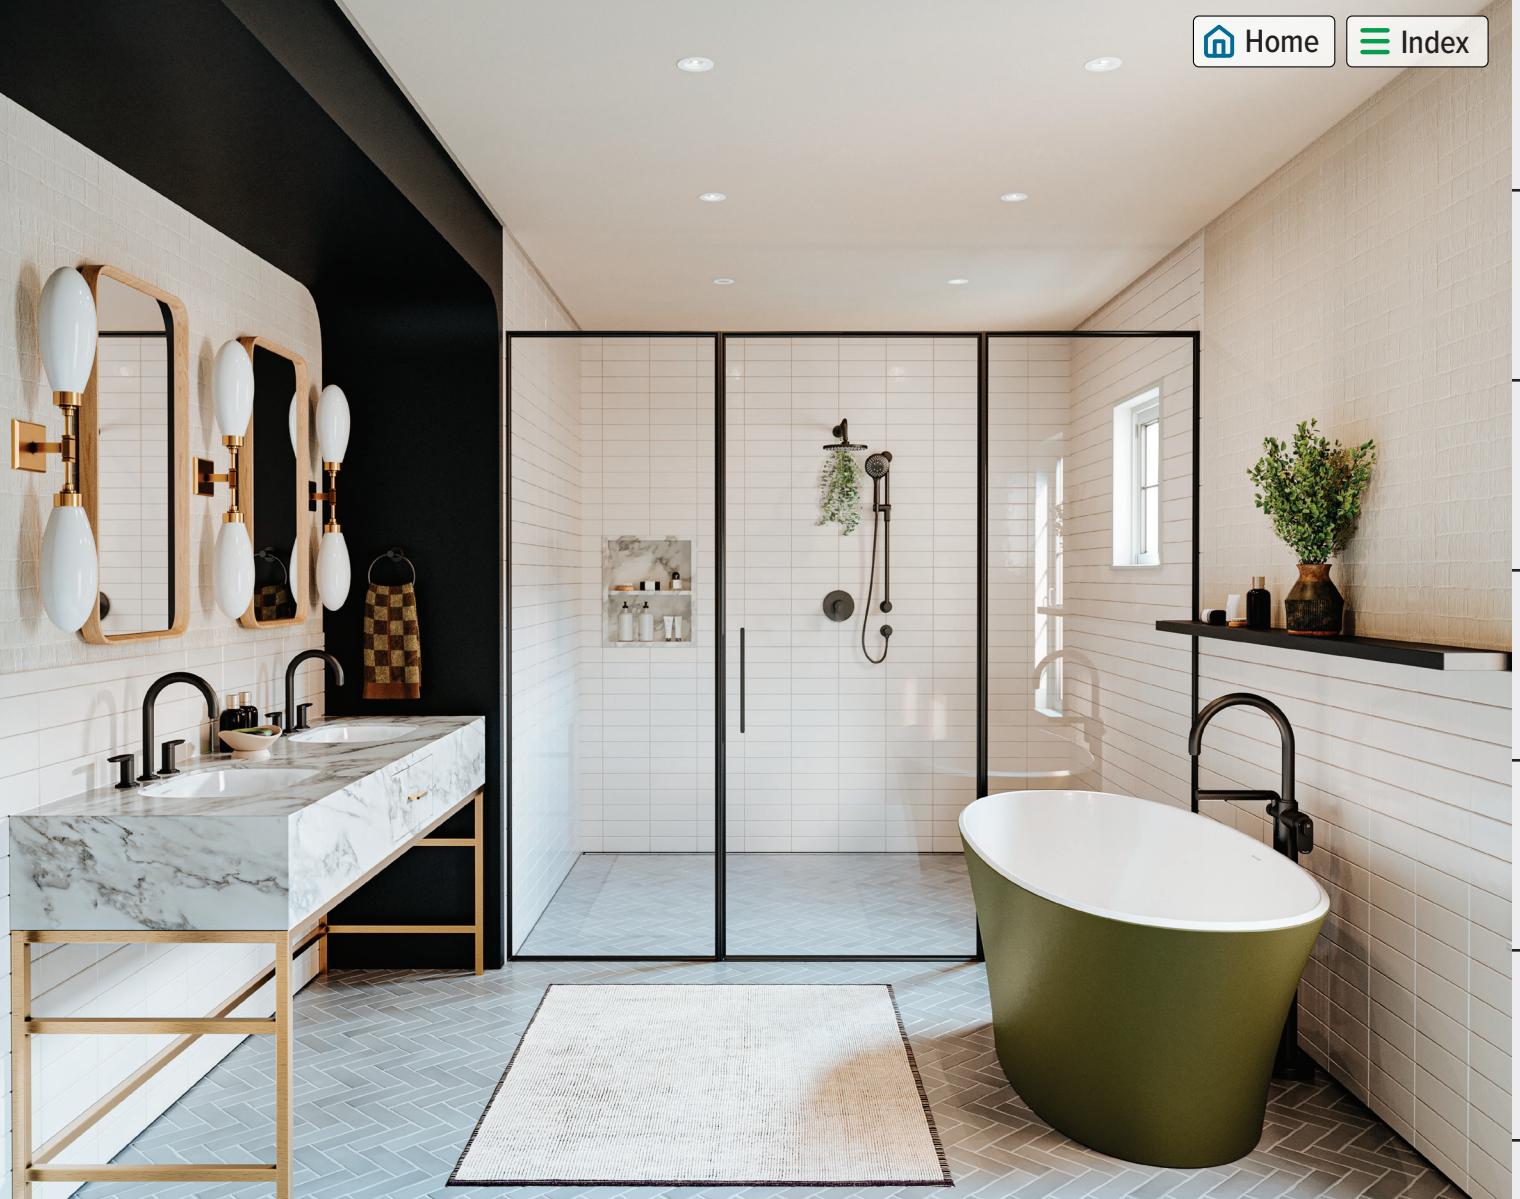

IONIAN

IOS

KERID

IONIAN

Echoing the shape of ancient Greek Ionian columns, the ionian has a subtle flare at the rim that enhances its minimalist appeal and arresting appearance. Its simplicity is what gives it stature, with a pure, clean profile and minimalist design. Deep and sumptuous, the ionian's silhouette enhances reclining and relaxation, and invites immersion in luscious soaks that last. The ionian's clean lines are complemented by its hand-polished finish, for a sleek, stylish design that turns bathrooms into sanctuaries of luxury.