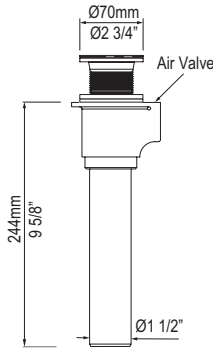

K-40E IntelliDrain™ Push Drain for Victoria + Albert® Bathtubs Without an Overflow Hole

Model	WH	PC	BN	PN	BK	UB
K-40E-	438	438	598	598	598	658

- IntelliDrain™ is equipped with a waste outlet and an overflow outlet.
- Patented magnetic technology measures water pressure to activate drain at 15 3/4" (40 cm) depth
- Silicone cap included to fill beyond 15 3/4" (40 cm) bathing depth
- Recommended for use with K-70 island drain
- Suitable for bathtubs without a pre-drilled overflow
- Available in multiple finishes to complement a variety of bathtub fillers