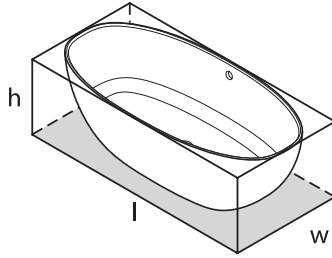

SW
Gloss White

SM
Matte White

Color
Options

Home

Index

AMALFI

AMIATA

BARCELONA

CHESHIRE

CORVARA

EDGE

ELDON

ELWICK

IONIAN

IOS

KERID

l = 1500mm/59"
w = 724mm/28½"
h = 532mm/21"

BA1 Barcelona 59" x 29" Freestanding Soaking Bathtub With Void

Model	NO
BA1M-N-SM-	7548
BA1-N-SW-	7548

- Made from naturally bright white Volcanic Limestone™, available in either gloss or matte finish
- Drain required and sold separately: For NO model, order K-36E
- Void space underneath tub to accommodate drain plumbing
- Color paint options sold as separate SKU. See Color Paint Options tab.
- For NO Model, IntelliDrain™ is equipped with a waste outlet and an overflow outlet. See specifications for details.