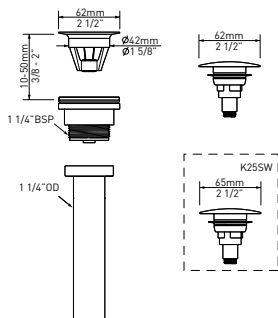

K-25 Lavatory Universal Push Drain

Model	SW	SM	PC	BN	PN	BK	PB	UB	ORB
K-25-	188	188	188	258	258	258	288	288	288

- For sinks with or without overflow hole
- "Push control" plug