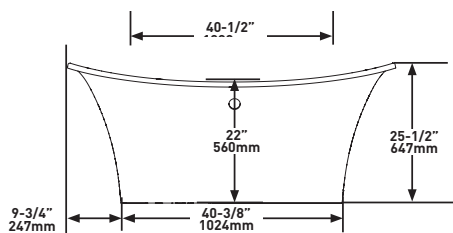

60" x 29" Freestanding Soaking Bathtub
With Overflow Hole

MODELS: TO2-N-SW-OF, TO2M-N-SM-OF

SHAPE

Oval

SIZE

Length: 59 3/4" (1519mm); Width: 29 7/8" (754mm);
Height: 25 1/2" (646mm)

MATERIAL

Volcanic Limestone

DRAIN HOLE

Center

WEIGHT

110 lbs (50 kg)

CAPACITY

52.3 gallons (198 liters)

INSTALLATION TYPE

Freestanding

DRAIN SET

Drain required and sold separately: order K-51

STANDARDS

CSA B45.5-17; IAPMO Z124-2017

WARRANTY

Most products or parts carry "Limited Warranties" against manufacturing defects.
Please visit houseofrohl.com/support for complete product and finish warranty.

FRONT VIEW

SIDE VIEW