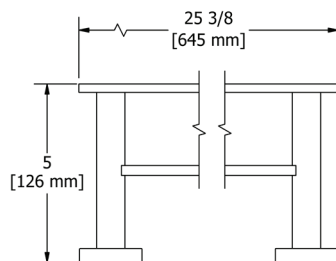

### PX5 Paradox™ 24" Towel Bar

	C	BN	BK	BG
PX5	248	335	335	372

- Length cannot be cut down