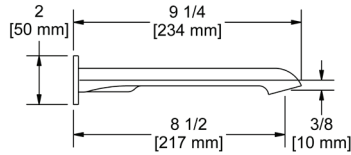

C	BN	BK
ZO80	448	605	605

- 1/2" copper slip fit inlet
- Metal Construction

TQ81 Wall Mount Tub Spout With Diverter