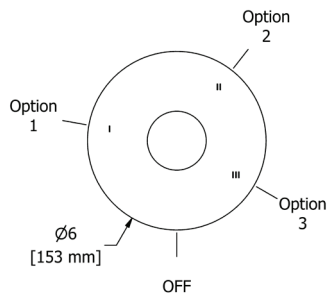

Handle	C	BN	BK
TEDTM47	608	821	821

- Combines both thermostatic and pressure balance technologies
- "Set it and forget it" temperature control
- 3 dedicated functions (CEC compliant)
- Temp. & volume control with diverter at 5 GPM/19 LPM at 60 PSI
- Rough-in valve sold separately:
  —Order R45 rough-in valve: $328
- Extension kits available, 1 1/4" EXT23KIT114 and 3/4" EXT23KIT34

TEDTM45 (Shared) Edge™ 1/2" Therm & Pressure Balance Trim With 5 Functions