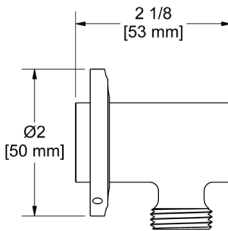

### 734 Handshower Outlet

	C	PN	BN	BK	BG
734	118	160	160	160	177

- Complements Momenti™ collection and other transitional designs
- Adjustable
- 1/2" male outlet; 1/2" female NPT inlet
- Metal Construction