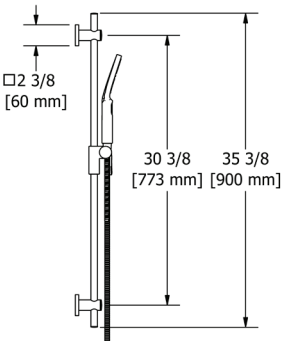

4824 Handshower Set With 36" Slide Bar and 3-Function Handshower

4824	C
4824 -WS	498
	498

- 4364 3-function handshower
- 59" (150 cm) shower hose with 2 check valves
- Flow rate options at 60 PSI:
  - 2.0 GPM/7.6 LPM
  - For 1.8 GPM/6.8 LPM, order -WS version (WaterSense and CEC compliant)
- Ø 3/4" (19mm) slide bar