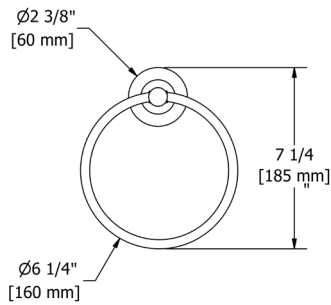

ST7 Star Towel Ring

	C	PN	BN	BK	BG
ST7	168	227	227	227	252

- Elegantly display bath towels in a coordinated fashion with other accessories

ST5 Star 24" Towel Bar