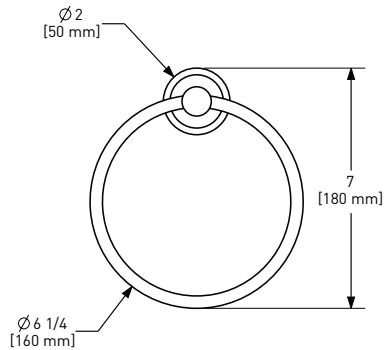

AA7 Arca™ Towel Ring

	C	PN	BN	BK	BG
AA7	148	200	200	200	222

- Elegantly display bath towels in a coordinated fashion with other accessories