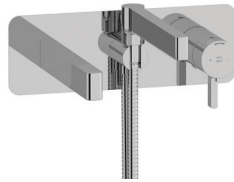

TPX21
[P.157](#)