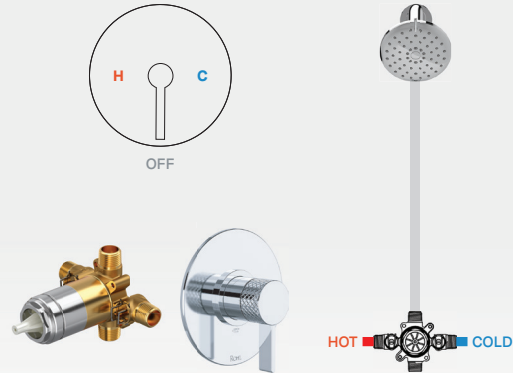

## 1/2" THERMOSTATIC AND PRESSURE BALANCE

R23 | Simple Spa — 3 Functions

- 6.3 GPM
- 2 dedicated functions and 1 shared function
- Temperature and volume control with diverter
- Separate handle allows for "set it and forget it" temperature control
- Combines both thermostatic and pressure balance technologies
- Extension kit available and sold separately
- Available inlet connections: 1/2" NPT, PEX (SPEX), Expansion Pex (EX)
- Must purchase trim TXX23 separately for shared 3 functions
- Must purchase trim TXX44 separately for non-shared 2 functions