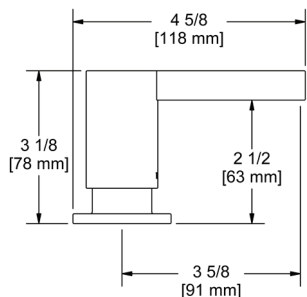

### SD7 Soap Dispenser

	C	SS	BK	BG
SD7	248	335	335	372

- Brass construction
- 18 fluid ounce bottle capacity
- Top fill