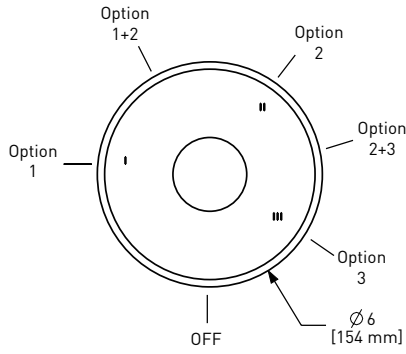

TAA45 (Shared) Arca™ 1/2" Therm & Pressure Balance Trim With 5 Functions

	C	PN	BN	BK	BG
TAA45	548	740	740	740	822

- Combines both thermostatic and pressure balance technologies
- "Set it and forget it" temperature control
- 3 dedicated functions and 2 shared functions
- Temp. & volume control with diverter at 6.3 GPM/24 LPM at 60 PSI
- Rough-in valve sold separately:
  - —Order R45 rough-in valve: $328
- Extension kits available, 1 1/4" EXT23KIT114 and 3/4" EXT23KIT34

AA3 Arca™ Toilet Paper Holder

	C	PN	BN	BK	BG
AA3	158	214	214	214	237

- There's no need to compromise on design in this essential space

AA0 Arca™ Robe Hook

	C	PN	BN	BK	BG
AA0	108	146	146	146	162

- Holds one robe or towel close to your shower or bathing space

AA7 Arca™ Towel Ring

	C	PN	BN	BK	BG
AA7	148	200	200	200	222

- Elegantly display bath towels in a coordinated fashion with other accessories

AA5 Arca™ 24" Towel Bar

	C	PN	BN	BK	BG
AA5	228	308	308	308	342

- Length cannot be cut down