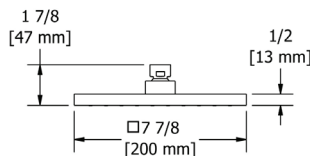

458 8" Rain showerhead

	C	BK
458	188	254
458 -WS	188	—

- 1 function
- Flow rate options at 60 PSI:
  - 2.0 GPM/7.6 LPM
  - For 1.8 GPM/6.8 LPM, order -WS version (WaterSense and CEC compliant)