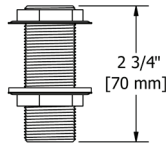

EXT77 Horizontal Extensions Kit

EXT77	C	128

- 3/4" male outlet; 1/2" female NPT inlet

275 Basket for Slide Bar, Ø Of 21mm In 25mm (7/8" For 1")