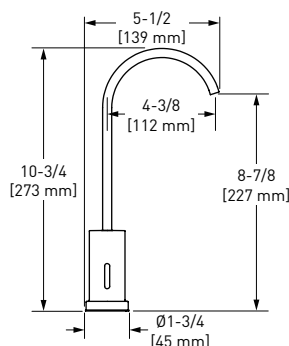

TN731 Transitional Reverse Osmosis Beverage Faucet

NEW

	C	SS	PN	BK	US4
TN731	598	808	808	808	897

- Available Spring 2026
- 1.5 GPM/5.69 LPM at 60 PSI (CEC compliant)
- 3/8" speedway inlet connection
- Can be paired with 3/8" connection reverse osmosis filtration systems