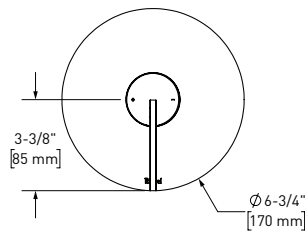

C	PN	BN	BK
TAU51	368	497	497	497

- Bottom outlet compatible with diverter tub spout
- 1 function
- Temp. & volume control at 5.8 GPM/22 LPM at 60 PSI
- Rough-in valve sold separately:
  - —Order R51 rough-in valve: $184
- Extension kits available, 1 1/4" EXT51KIT114 and 3/4" EXT51KIT34

TAU44 (No Share) Authentica™ 1/2" Therm & Pressure Balance Trim With 2 Functions