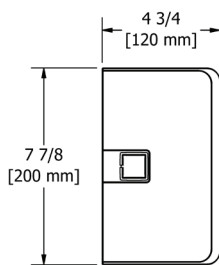

240	C	128

- For square shower bar
- Plastic construction

222 Double Basket for Shower Door