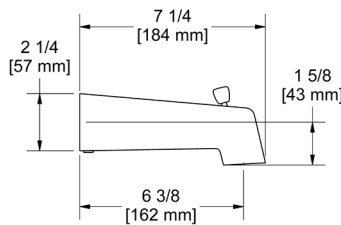

891 Wall Mount Tub Spout With Diverter

	C	BK
891	118	160

- 1/2" copper slip fit inlet