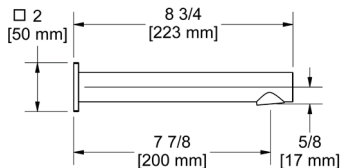

371 2-Function Body Spray

371	C	PN
	198	268

- Swivel directional control
- 2 functions
- 1.6 GPM/6.1 LPM at 60 PSI
- 1/2" female NPT inlet

344 2-Function Body Spray

344	C
	178

- Swivel directional control
- 2 functions
- 1.6 GPM/6.1 LPM at 60 PSI
- 1/2" female NPT inlet

847 Wall Mount Tub Spout

847	C
	178

- 1/2" copper slip fit inlet
- Metal Construction

867 Wall Mount Tub Spout

867	C	PN	BN	BK	BG
	158	214	214	214	237

- 1/2" copper slip fit inlet
- Metal Construction

870 Wall Mount Tub Spout

870	C	PN	BN	BK
	98	133	133	133

- 1/2" copper slip fit inlet