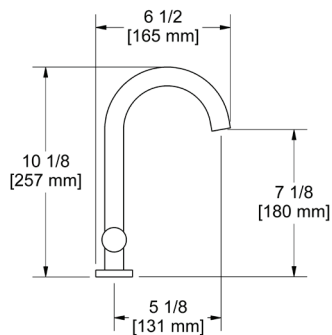

PARADOX

REFLECT

RIU

ZENDO

LAVATORY DRAINS

ROUGH-IN VALVES

SHOWER

CARE & MAINTENANCE

TERMS

RU01 Riu™ Single Handle Lavatory Faucet

Handle	C	PN	BN	BK	BG
RU01	548	740	740	740	822
RU01KN	548	740	740	740	822

- 1.2 GPM/4.5 LPM at 60 PSI (WaterSense and CEC compliant)
- 3/8" speedway compression
- Push drain included with faucet