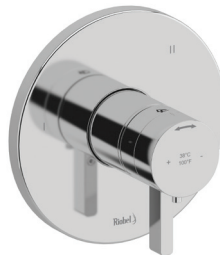

TPXTM47 (No Share) Paradox™ 1/2" Therm & Pressure Balance Trim With 3 Functions

TPXTM47	C	BK	BG
	608	821	912

- Combines both thermostatic and pressure balance technologies
- "Set it and forget it" temperature control
- 3 dedicated functions (CEC compliant)
- Temp. & volume control with diverter at 5 GPM/19 LPM at 60 PSI
- Rough-in valve sold separately:
  - —Order R45 rough-in valve: $328
- Extension kits available, 1 1/4" EXT23KIT114 and 3/4" EXT23KIT34