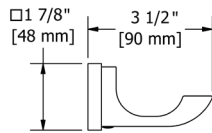

C	BN	BK
ZO0	108	146	146

- Holds one robe or towel close to your shower or bathing space