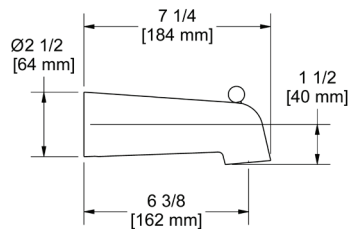

871 Wall Mount Tub Spout With Diverter

871	C	PN	BN	BK	BG
	98	133	133	133	147

- 1/2" copper slip fit inlet

TGS51 GS 1/2" Pressure Balance Trim