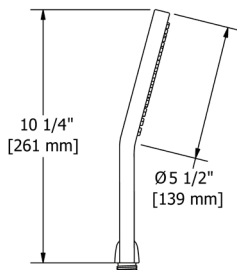

C
4319_	148

- 1 function
- 2.0 GPM/7.6 LPM at 60 PSI