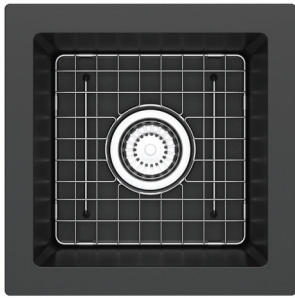

BAR/FOOD PREP SINK

FAUM1515

[P.4](#)

KITCHEN SINKS