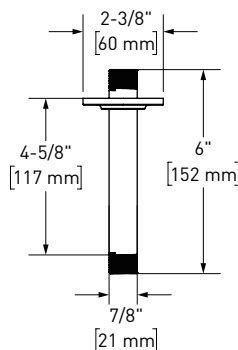

585 6" Ceiling Mount Shower Arm

	C	PN	BN	BK
585	48	65	65	65

- Escutcheon included
- 1/2" male outlet; 1/2" male NPT inlet
- Complements Authentica™ collection