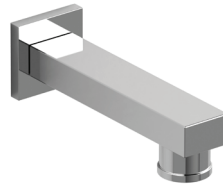

C
TQ81	318

- Pull-down diverter
- 1/2" female NPT inlet
- Metal Construction