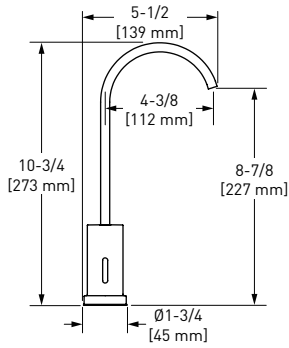

TN731 Transitional Reverse Osmosis Beverage Faucet

NEW

	C	SS	PN	BK	US4
TN731	598	808	808	808	897

- Available Spring 2026
- 1.5 GPM/5.69 LPM at 60 PSI (CEC compliant)
- 3/8" speedway inlet connection
- Can be paired with 3/8" connection reverse osmosis filtration systems