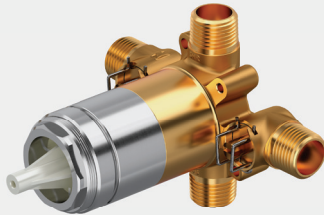

ROUGH-IN VALVE COMPARISON

VALVE — TYPE P (PRESSURE BALANCE)