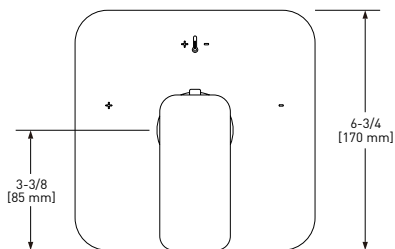

TEQ45N (Shared) Equinox™ 1/2" Therm & Pressure Balance Trim With 5 Functions

NEW

	C	BN	BK	US4
TEQ45N	608	821	821	912

- Combines both thermostatic and pressure balance technologies
- "Set it and forget it" temperature control
- 3 dedicated functions and 2 shared functions
- Temp. & volume control with diverter at 6.3 GPM/24 LPM at 60 PSI
- Rough-in valve sold separately:
  —Order R45 rough-in valve: $328
- Extension kits available, 1 1/4" EXT23KIT114 and 3/4" EXT23KIT34

TEQ47N (No Share) Equinox™ 1/2" Therm & Pressure Balance Trim With 3 Functions

NEW

	C	BN	BK	US4
TEQ47N	608	821	821	912

- Combines both thermostatic and pressure balance technologies
- "Set it and forget it" temperature control
- 3 dedicated functions (CEC compliant)
- Temp. & volume control with diverter at 5 GPM/19 LPM at 60 PSI
- Rough-in valve sold separately:
  —Order R45 rough-in valve: $328
- Extension kits available, 1 1/4" EXT23KIT114 and 3/4" EXT23KIT34

TEQ46N (Shared) Equinox™ 3/4" Therm & Pressure Balance Trim With 6 Functions

NEW

	C	BN
TEQ46N	978	1321

- Combines both thermostatic and pressure balance technologies
- 2 temperature and volume controls with diverters
- 4 dedicated functions and 2 shared functions
- Rough-in valve sold separately:
  —Order R46 rough-in valve: $441

TEQ13W1 Equinox™ 3/4" Thermostatic Trim Without Volume Control

	C	BK
TEQ13W1LM	608	821

- Temperature control only
- Rough-in valve sold separately:
  —Order 1005N rough-in valve: $441
- Volume control(s) required

TEQ20 Equinox™ 1/2" Volume Control Trim

	C	BK
TEQ20	208	281

- To be used with 1005N valve system
- Volume control only
- Rough-in valve sold separately:
  —Order R20 volume control rough-in valve: $128