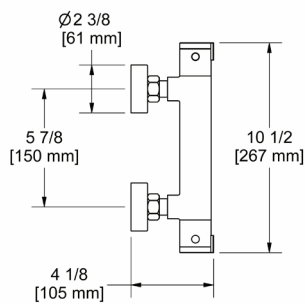

CSTM77 1/2" Thermostatic External Bar

CSTM77	C
	395

- 7.8 GPM/29.5 LPM at 60 PSI
- 3/4" female NPT inlet