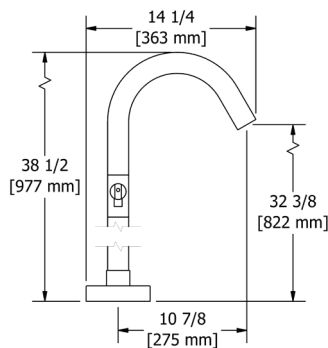

TRU39 Riu™ Thermostatic Single Hole Floor Mount Tub Filler Trim

Handle	C	PN	BN	BK	BG
TRU39	1558	1818	2104	2104	2337

- Single-function anti-calcium handshower at 1.8 GPM/6.8 LPM at 60 PSI
- 2 check valves
- 6 GPM/23 LPM at 60 PSI
- Rough-in valve sold separately:
  —Order RHFS-ST floor mount tub filler rough-in valve: $298
  —Order RHBX-ST floor mount tub filler rough-in valve for concrete floor installation: $512