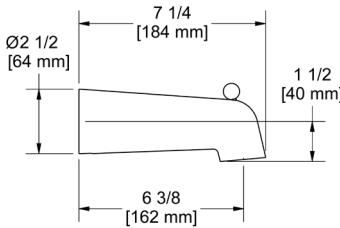

871 Wall Mount Tub Spout With Diverter

	C	PN	BN	BK	BG
871	98	133	133	133	147

- 1/2" copper slip fit inlet

TRUTM51 Riu™ 1/2" Pressure Balance Trim