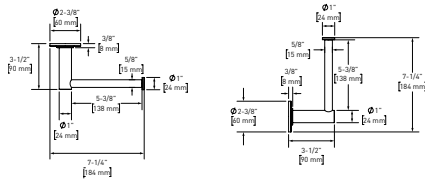

C	PN	BN	BK
AU3	188	254	254	254

- There's no need to compromise on design in this essential space