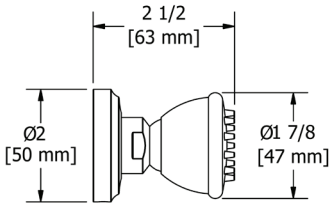

327 Single Function Body Spray

	C	PN	BN
327	138	187	187

- Swivel directional control
- 1 function
- Adjustable flow 0.5-1.3GPM / 2-6 LPM at 60 PSI
- 1/2" female NPT inlet

390 Single Function Body Spray

	C	PN	BN	BK	BG	US4
390	158	214	214	214	237	237

- Swivel directional control
- 1 function
- Adjustable flow 0.5-1.3GPM / 2-6 LPM at 60 PSI
- 1/2" female NPT inlet

337 Single Function Body Spray

	C	PN	BN
337	188	254	254

- Swivel directional control
- 1 function
- Adjustable flow 0.5-1.3GPM / 2-6 LPM at 60 PSI
- 1/2" female NPT inlet
- Complements Momenti™ collection and other transitional designs

377 Single Function Body Spray

	C	BN	US4
377	188	254	282

- Swivel directional control
- 1 function
- Adjustable flow 0.5-1.3GPM / 2-6 LPM at 60 PSI
- 1/2" female NPT inlet
- Complements Equinox™ collection

350 Single Function Body Spray

	C	PN	BN	BK	BG	US4
350	178	241	241	241	267	267

- Swivel directional control
- 1 function
- Adjustable flow 0.5-1.3GPM / 2-6 LPM at 60 PSI
- 1/2" female NPT inlet