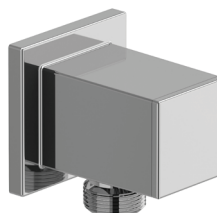

C	PN	BN	BK	BG	US4
774	98	133	133	133	147	147

- Adjustable
- 1 function
- 1/2" male outlet; 1/2" female NPT inlet
- Metal Construction