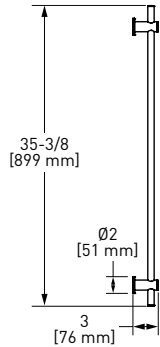

4862 35" Slide Bar

	C	PN	BN	BK	BG	US4
4862	228	308	308	308	342	342

- Easy-Glide adjustable slider
- Ø 3/4" (19mm) slide bar