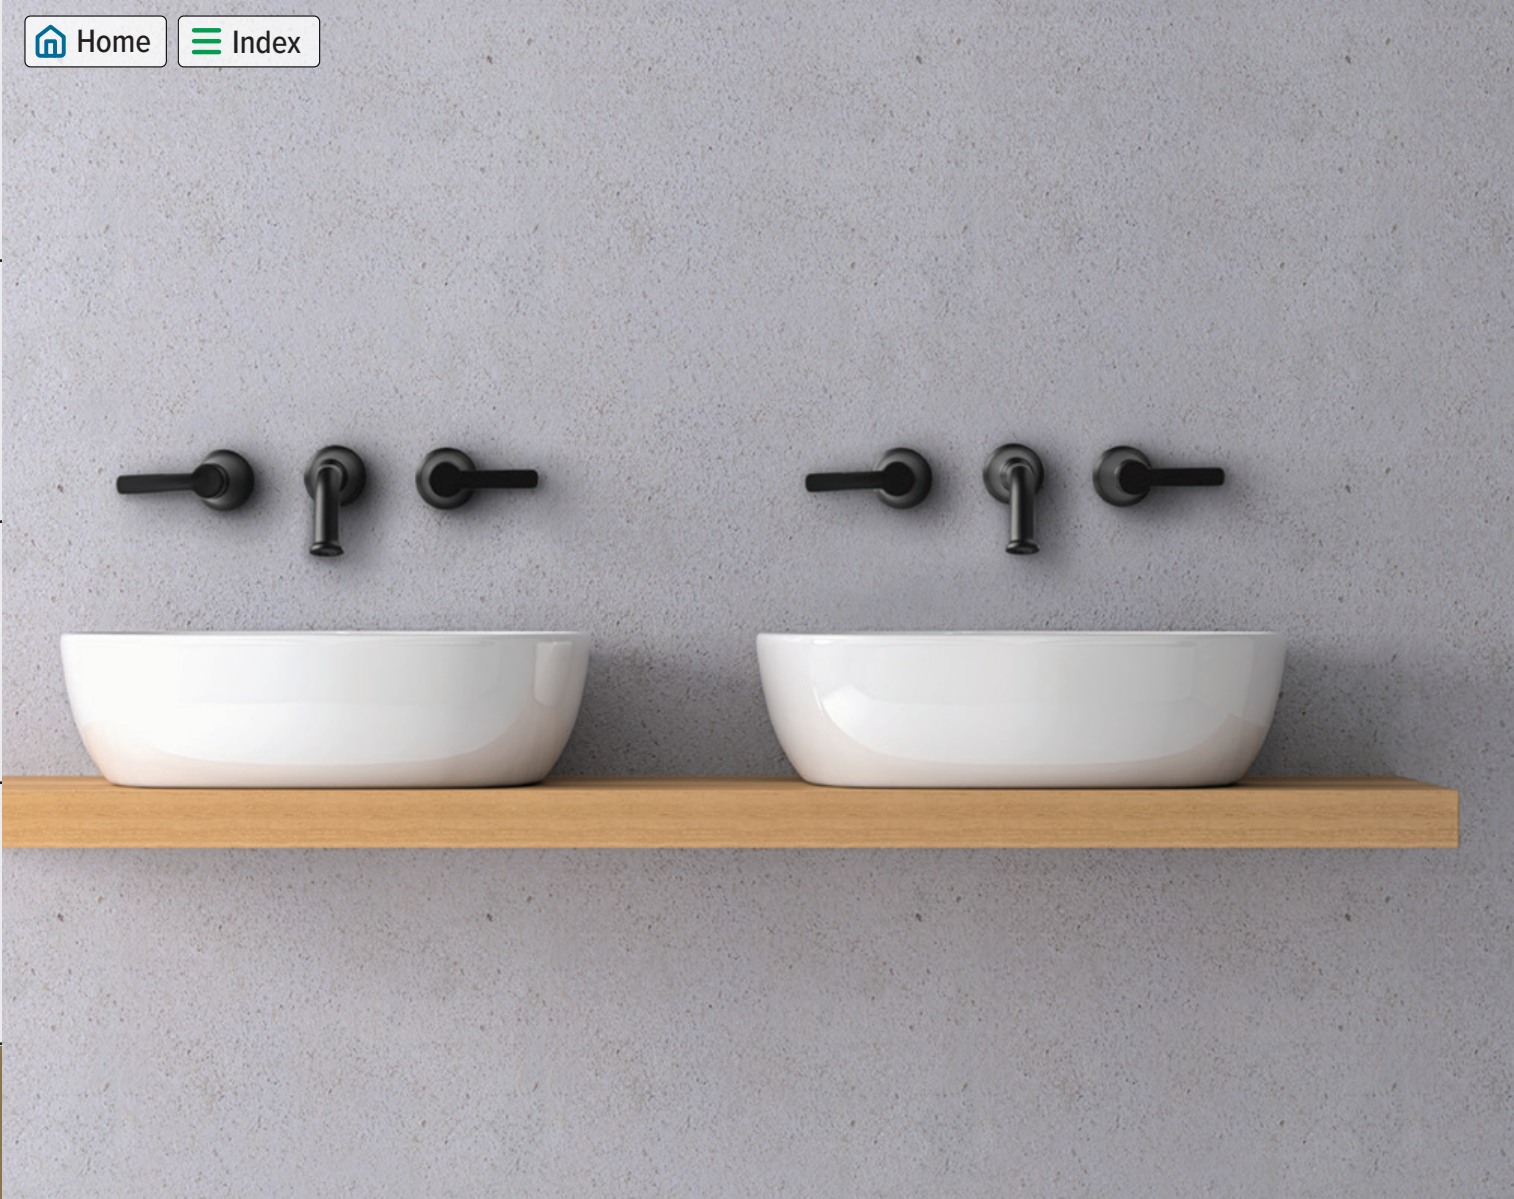

MOMENTI™

What's better than a Collection with an inspired sensibility and impactful style? It's one you can customize yourself. Be creative with shape, curve, and angle—select a round or square spout, cross or lever handles. Be original with a multitude of different finishes to choose from and the ability to mix and match finishes, which is every designer's dream. Durable and beautiful, the elements of the Collection are designed to work together to create a showcase for modern, classic, even industrial décors.

FINISH OPTIONS

C

PN

BN

BK

BG