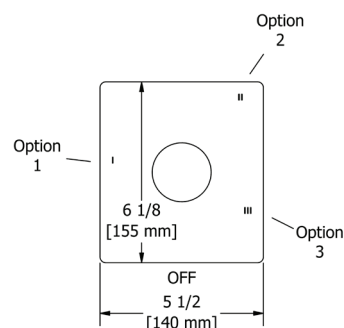

TPXTQ44 (No Share) Paradox™ 1/2" Therm & Pressure Balance Trim With 2 Functions

TPXTQ44	C	BK	BG
	608	821	912

- Combines both thermostatic and pressure balance technologies
- "Set it and forget it" temperature control
- 2 dedicated functions (CEC compliant)
- Temp. & volume control with diverter at 6.3 GPM/24 LPM at 60 PSI
- Rough-in valve sold separately:
  - —Order R23 rough-in valve: $266
- Extension kits available, 1 1/4" EXT23KIT114 and 3/4" EXT23KIT34

TPXTM23 (Shared) Paradox™ 1/2" Therm & Pressure Balance Trim With 3 Functions

TPXTM23	C	BK	BG
	608	821	912

- Combines both thermostatic and pressure balance technologies
- "Set it and forget it" temperature control
- 2 dedicated functions and 1 shared function
- Temp. & volume control with diverter at 6.3 GPM/24 LPM at 60 PSI
- Rough-in valve sold separately:
  - —Order R23 rough-in valve: $266
- Extension kits available, 1 1/4" EXT23KIT114 and 3/4" EXT23KIT34

TPXTQ23 (Shared) Paradox™ 1/2" Therm & Pressure Balance Trim With 3 Functions

TPXTQ23	C	BK	BG
	608	821	912

- Combines both thermostatic and pressure balance technologies
- "Set it and forget it" temperature control
- 2 dedicated functions and 1 shared function
- Temp. & volume control with diverter at 6.3 GPM/24 LPM at 60 PSI
- Rough-in valve sold separately:
  - —Order R23 rough-in valve: $266
- Extension kits available, 1 1/4" EXT23KIT114 and 3/4" EXT23KIT34

TPXTM47 (No Share) Paradox™ 1/2" Therm & Pressure Balance Trim With 3 Functions

TPXTM47	C	BK	BG
	608	821	912