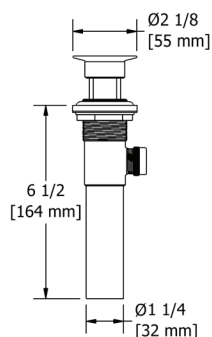

DL170 Lavatory Push Drain Without Overflow

	C	PN	BN
DL170	138	187	187

- 1 1/4" tailpiece

DL160 Lavatory Push Drain Without Overflow

	C	BN	BK	BG
DL160	98	133	133	147

- 1 1/4" tailpiece

DL150 Lavatory Push Drain Without Overflow

	C	BN	BK
DL150	88	119	119

- 1 1/4" tailpiece

P170 Lavatory Pop-Up Drain With Overflow

	C	PN	BN	BK	BG
P170	88	119	119	119	132

- 1 1/4" tailpiece

DO170 Lavatory Open Grid Drain Without Overflow

	C	BN
DO170	78	106

- 1 1/4" tailpiece