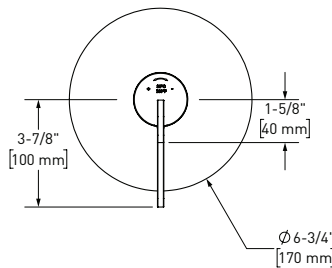

C	PN	BN	BK
TAU44	598	808	808	808

- Combines both thermostatic and pressure balance technologies
- "Set it and forget it" temperature control
- 2 dedicated functions (CEC compliant)
- Temp. & volume control with diverter at 6.3 GPM/24 LPM at 60 PSI
- Rough-in valve sold separately:
  - —Order R23 rough-in valve: $266
- Extension kits available, 1 1/4" EXT23KIT114 and 3/4" EXT23KIT34

TAU23 (Shared) Authentica™ 1/2" Therm & Pressure Balance Trim With 3 Functions