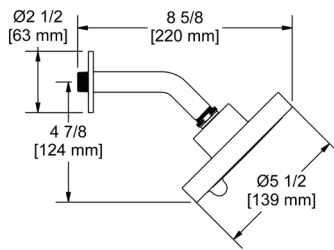

376 5" 6-Function Showerhead With Arm

	C	PN	BN	BK	US4
376	258	349	349	349	387
376 -WS	258	349	349	349	387

- Complements Equinox™ collection and other modern designs
- 6 functions
- Flow rate options at 60 PSI:
  - 2.0 GPM/7.6 LPM
  - For 1.8 GPM/6.8 LPM, order -WS version (WaterSense and CEC compliant)
- 1/2" male NPT inlet

343 5" 6-Function Showerhead With Arm

	C	PN	BN	BK	US4
343	268	362	362	362	402
343 -WS	268	362	362	362	402

- US4 finish order acceptance estimated Spring 2026
- 6 functions
- Flow rate options at 60 PSI:
  - 2.0 GPM/7.6 LPM
  - For 1.8 GPM/6.8 LPM, order -WS version (WaterSense and CEC compliant)
- 1/2" male NPT inlet

366 6" 6-Function Showerhead With Arm

WaterSense?	C	PN	BN	BK	BG
366	238	322	322	322	357
366 -WS	238	322	322	322	357

- 6 functions
- Flow rate options at 60 PSI:
  - 2.0 GPM/7.6 LPM
  - For 1.8 GPM/6.8 LPM, order -WS version (WaterSense and CEC compliant)
- 1/2" male NPT inlet

468 8" Rain showerhead

	C	PN	BN	BK	BG
468	308	416	416	416	462
468 -WS	308	416	416	416	462

- 1 function
- Flow rate options at 60 PSI:
  - 2.0 GPM/7.6 LPM
  - For 1.8 GPM/6.8 LPM, order -WS version (WaterSense and CEC compliant)
- Metal Construction

458 8" Rain showerhead

	C	BK
458	188	254
458 -WS	188	—

- 1 function
- Flow rate options at 60 PSI:
  - 2.0 GPM/7.6 LPM
  - For 1.8 GPM/6.8 LPM, order -WS version (WaterSense and CEC compliant)