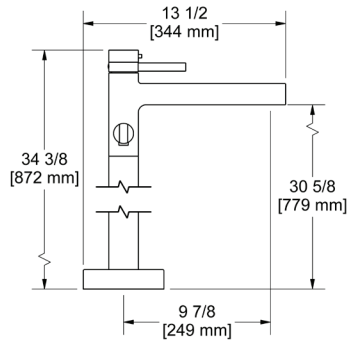

TPX39 Paradox™ Thermostatic Single Hole Floor Mount Tub Filler Trim

	C	BK	BG
TPX39	1928	2603	2892

- Single-function anti-calcium handshower at 1.8 GPM/6.8 LPM at 60 PSI
- 2 check valves
- 6 GPM/23 LPM at 60 PSI
- Rough-in valve sold separately:
  - —Order RHFS-ST floor mount tub filler rough-in valve: $298
  - —Order RHBX-ST floor mount tub filler rough-in valve for concrete floor installation: $512