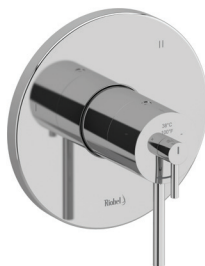

TGS45	C	BK
	548	740

- Combines both thermostatic and pressure balance technologies
- "Set it and forget it" temperature control
- 3 dedicated functions and 2 shared functions
- Temp. & volume control with diverter at 6.3 GPM/24 LPM at 60 PSI
- Rough-in valve sold separately:
  - —Order R45 rough-in valve: $328
- Extension kits available, 1 1/4" EXT23KIT114 and 3/4" EXT23KIT34

TGS46 (Shared) GS 3/4" Therm & Pressure Balance Trim With 6 Functions