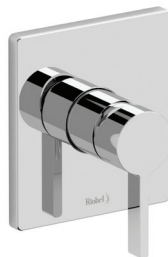

C	BK	BG
TPXTQ51	298	403	447

- Bottom outlet compatible with diverter tub spout
- 1 function
- Temp. & volume control at 5.8 GPM/22 LPM at 60 PSI
- Rough-in valve sold separately:
  - —Order R51 rough-in valve: $184
- Extension kits available, 1 1/4" EXT51KIT114 and 3/4" EXT51KIT34

TPXTM44 (No Share) Paradox™ 1/2" Therm & Pressure Balance Trim With 2 Functions