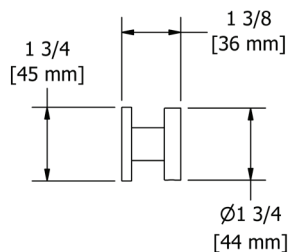

PX0 Paradox™ Robe Hook

	C	BN	BK	BG
PX0	118	160	160	177

- Holds one robe or towel close to your shower or bathing space

PX7 Paradox™ Towel Ring