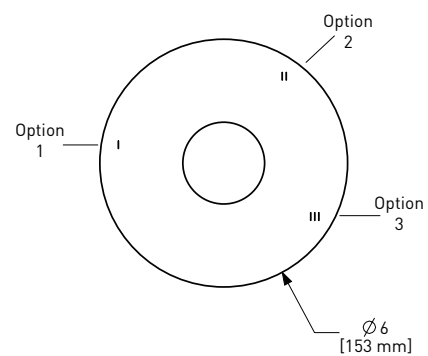

NB80 Nibi™ Wall Mount Tub Spout

	C	BN	BK	BG
NB80	278	376	376	417

- 1/2" copper slip fit inlet
- Metal Construction

TNB51 Nibi™ 1/2" Pressure Balance Trim

	C	BN	BK	BG
TNB51	348	470	470	522

- Bottom outlet compatible with diverter tub spout
- 1 function
- Temp. & volume control at 5.8 GPM/22 LPM at 60 PSI
- Rough-in valve sold separately:
  - —Order R51 rough-in valve: $184
- Extension kits available, 1 1/4" EXT51KIT114 and 3/4" EXT51KIT34

TNB44 (No Share) Nibi™ 1/2" Therm & Pressure Balance Trim With 2 Functions

	C	BN	BK	BG
TNB44	658	889	889	987

- Combines both thermostatic and pressure balance technologies
- "Set it and forget it" temperature control
- 2 dedicated functions (CEC compliant)
- Temp. & volume control with diverter at 6.3 GPM/24 LPM at 60 PSI
- Rough-in valve sold separately:
  - —Order R23 rough-in valve: $266
- Extension kits available, 1 1/4" EXT23KIT114 and 3/4" EXT23KIT34

TNB23 (Shared) Nibi™ 1/2" Therm & Pressure Balance Trim With 3 Functions

	C	BN	BK	BG
TNB23	658	889	889	987

- Combines both thermostatic and pressure balance technologies
- "Set it and forget it" temperature control
- 2 dedicated functions and 1 shared function
- Temp. & volume control with diverter at 6.3 GPM/24 LPM at 60 PSI
- Rough-in valve sold separately:
  - —Order R23 rough-in valve: $266
- Extension kits available, 1 1/4" EXT23KIT114 and 3/4" EXT23KIT34

TNB47 (No Share) Nibi™ 1/2" Therm & Pressure Balance Trim With 3 Functions

	C	BN	BK	BG
TNB47	658	889	889	987