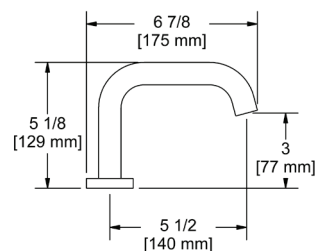

RUSQ08 Riu™ Widespread Lavatory Faucet With U-Spout

Handle	C	PN	BN	BK	BG
RUSQ08+	708	956	956	956	1062
RUSQ08L	708	956	956	956	1062
RUSQ08LKN	708	956	956	956	1062

- 1.2 GPM/4.5 LPM at 60 PSI (WaterSense and CEC compliant)
- 3/8" speedway compression
- Quick Connect system for easy installation
- Push drain included with faucet