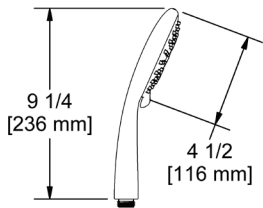

C	PN	BN
4366_	158	214	214

- 5 functions
- 1.8 GPM/6.8 LPM at 80 PSI (WaterSense and CEC compliant)

4319 6" Single Function Handshower