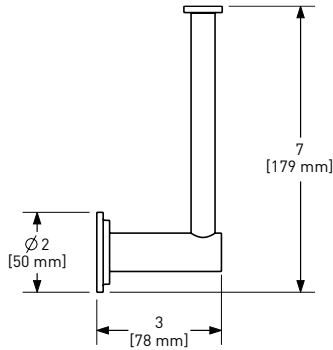

AA3 Arca™ Toilet Paper Holder

	C	PN	BN	BK	BG
AA3	158	214	214	214	237

- There's no need to compromise on design in this essential space