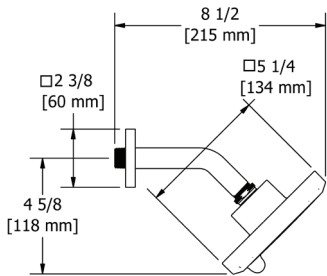

### 376 5" 6-Function Showerhead With Arm

	C	PN	BN	BK	US4
376	258	349	349	349	387
376 -WS	258	349	349	349	387

- Complements Equinox™ collection and other modern designs
- 6 functions
- Flow rate options at 60 PSI:
  - 2.0 GPM/7.6 LPM
  - For 1.8 GPM/6.8 LPM, order -WS version (WaterSense and CEC compliant)
- 1/2" male NPT inlet