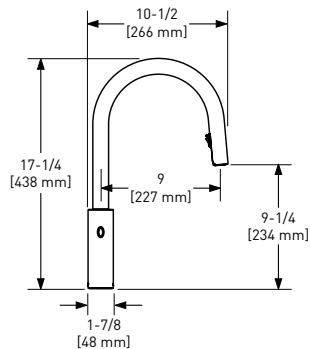

### LT211 Lateral™ Pull-Down Touchless Kitchen Faucet With C-Spout

	C	SS	BK	BG
LT211	1008	1361	1361	1512

- 3" (7.62 cm) activation range and 2 minute auto shut-off
- Boomerang™ pull-down technology seamlessly integrates sprayer into the spout while returning it quickly and easily to the sprayer's original position
- Dual-spray functionality with stream and spray settings
- Allows for mechanical and touchless activation
- 1.5 GPM/5.69 LPM at 60 PSI (CEC compliant)
- 3/8" speedway compression
- Powered by 6 AA batteries (included) or order optional AC adapter with power splitter U.CC80AC: \$178