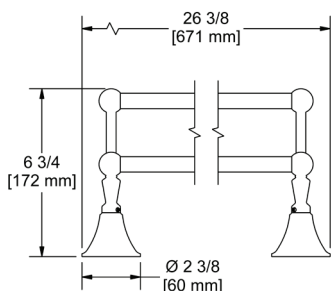

MM6 Momenti™ Double 24" Towel Bar

	C	PN	BN	BK	BG
MM6	478	646	646	646	717

- Length can be cut down