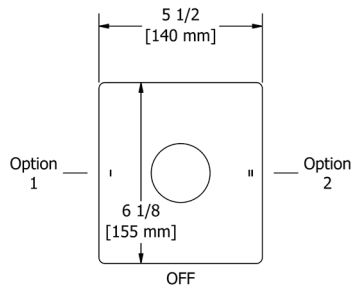

TPXTQ44 (No Share) Paradox™ 1/2" Therm & Pressure Balance Trim With 2 Functions

TPXTQ44	C	BK	BG
	608	821	912

- Combines both thermostatic and pressure balance technologies
- "Set it and forget it" temperature control
- 2 dedicated functions (CEC compliant)
- Temp. & volume control with diverter at 6.3 GPM/24 LPM at 60 PSI
- Rough-in valve sold separately:
  - —Order R23 rough-in valve: $266
- Extension kits available, 1 1/4" EXT23KIT114 and 3/4" EXT23KIT34

TPXTM23 (Shared) Paradox™ 1/2" Therm & Pressure Balance Trim With 3 Functions

TPXTM23	C	BK	BG
	608	821	912

- Combines both thermostatic and pressure balance technologies
- "Set it and forget it" temperature control
- 2 dedicated functions and 1 shared function
- Temp. & volume control with diverter at 6.3 GPM/24 LPM at 60 PSI
- Rough-in valve sold separately:
  - —Order R23 rough-in valve: $266
- Extension kits available, 1 1/4" EXT23KIT114 and 3/4" EXT23KIT34

TPXTQ23 (Shared) Paradox™ 1/2" Therm & Pressure Balance Trim With 3 Functions

TPXTQ23	C	BK	BG
	608	821	912

- Combines both thermostatic and pressure balance technologies
- "Set it and forget it" temperature control
- 2 dedicated functions and 1 shared function
- Temp. & volume control with diverter at 6.3 GPM/24 LPM at 60 PSI
- Rough-in valve sold separately:
  - —Order R23 rough-in valve: $266
- Extension kits available, 1 1/4" EXT23KIT114 and 3/4" EXT23KIT34

TPXTM47 (No Share) Paradox™ 1/2" Therm & Pressure Balance Trim With 3 Functions

TPXTM47	C	BK	BG
	608	821	912