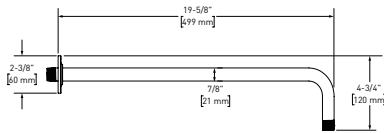

C	PN	BN	BK
580	149	202	202	202

- Escutcheon included
- 1/2" male outlet; 1/2" male NPT inlet
- Complements Authentica™ collection