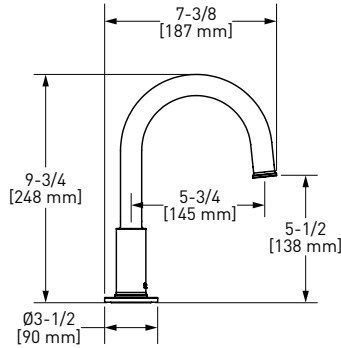

C	SS	BK
AU701	448	605	605

- May be used with HRK-2000 inline filter system
- Not suitable for reverse osmosis systems or instant hot systems
- 1.2 GPM/4.5 LPM at 60 PSI (CEC compliant)
- 3/8" speedway compression

GKIT7545 Lux™ Hot Water Dispenser, Tank And Filter Kit