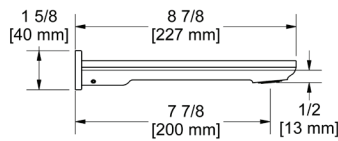

C	BN	BK	US4
EQ80	308	416	416	462

- 1/2" copper slip fit inlet
- Metal Construction