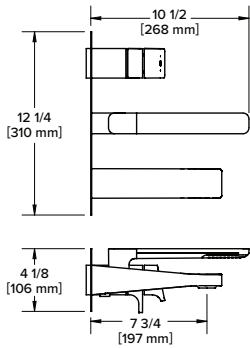

TOD39 Ode™ Thermostatic Single Hole Floor Mount Tub Filler Trim

	C	BN	BK	BG
TOD39	2138	2887	2887	3207

- Single-function anti-calcium handshower at 1.8 GPM/6.8 LPM at 60 PSI
- 2 check valves
- 6 GPM/23 LPM at 60 PSI
- Rough-in valve sold separately:
  - —Order RHFS-ST floor mount tub filler rough-in valve: $298
  - —Order RHBX-ST floor mount tub filler rough-in valve for concrete floor installation: $512

TOD21 Ode™ Wall Mount Thermostatic/Pressure Balance Tub Filler Trim

	C	BK	BG
TOD21	1118	1510	1677

- Thermostatic & pressure balance
- Single-function anti-calcium handshower at 1.8 GPM/6.8 LPM at 60 PSI
- 5.4 GPM/19.4 LPM at 60 PSI
- Rough-in valve sold separately:
  - —Order RH21 wall mount tub filler rough-in valve: $355

TOD10 Ode™ 3-Hole Deck Mount Tub Filler Trim

	C	BK	BG
TOD10	648	875	972

- Single-function anti-calcium handshower at 1.8 GPM/6.8 LPM at 60 PSI
- 8.7 GPM/33 LPM at 60 PSI
- Rough-in valve sold separately:
  - —Order RHTB deck mount tub filler rough-in valve: $248

OD80 Ode™ Wall Mount Tub Spout

	C	BN	BK	BG
OD80	298	403	403	447

- 1/2" copper slip fit inlet
- Metal Construction

871 Wall Mount Tub Spout With Diverter

	C	PN	BN	BK	BG
871	98	133	133	133	147

- 1/2" copper slip fit inlet