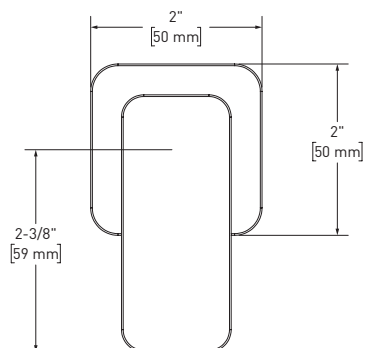

TEQ45N (Shared) Equinox™ 1/2" Therm & Pressure Balance Trim With 5 Functions

NEW

	C	BN	BK	US4
TEQ45N	608	821	821	912

- Combines both thermostatic and pressure balance technologies
- "Set it and forget it" temperature control
- 3 dedicated functions and 2 shared functions
- Temp. & volume control with diverter at 6.3 GPM/24 LPM at 60 PSI
- Rough-in valve sold separately:
  —Order R45 rough-in valve: $328
- Extension kits available, 1 1/4" EXT23KIT114 and 3/4" EXT23KIT34

TEQ47N (No Share) Equinox™ 1/2" Therm & Pressure Balance Trim With 3 Functions

NEW

	C	BN	BK	US4
TEQ47N	608	821	821	912

- Combines both thermostatic and pressure balance technologies
- "Set it and forget it" temperature control
- 3 dedicated functions (CEC compliant)
- Temp. & volume control with diverter at 5 GPM/19 LPM at 60 PSI
- Rough-in valve sold separately:
  —Order R45 rough-in valve: $328
- Extension kits available, 1 1/4" EXT23KIT114 and 3/4" EXT23KIT34

TEQ46N (Shared) Equinox™ 3/4" Therm & Pressure Balance Trim With 6 Functions

NEW

	C	BN
TEQ46N	978	1321

- Combines both thermostatic and pressure balance technologies
- 2 temperature and volume controls with diverters
- 4 dedicated functions and 2 shared functions
- Rough-in valve sold separately:
  —Order R46 rough-in valve: $441

TEQ13W1 Equinox™ 3/4" Thermostatic Trim Without Volume Control

	C	BK
TEQ13W1LM	608	821

- Temperature control only
- Rough-in valve sold separately:
  —Order 1005N rough-in valve: $441
- Volume control(s) required

TEQ20 Equinox™ 1/2" Volume Control Trim

	C	BK
TEQ20	208	281

- To be used with 1005N valve system
- Volume control only
- Rough-in valve sold separately:
  —Order R20 volume control rough-in valve: $128