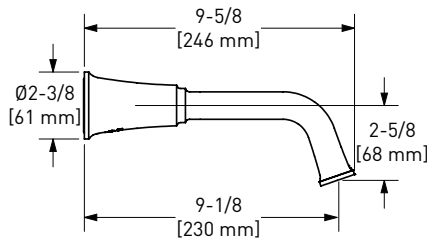

MM80 Momenti™ Wall Mount Tub Spout

NEW

	C	PN	BN	BK	BG
MM80	478	646	646	646	717

- 1/2" copper slip fit inlet
- Metal Construction