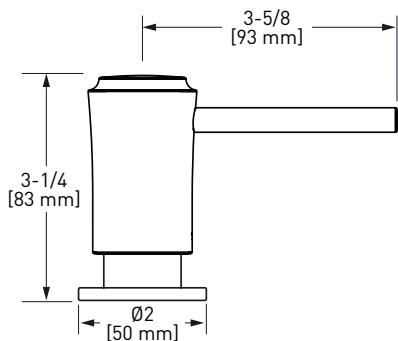

SD9 Soap Dispenser

	C	SS	PN	BK	BG
SD9	248	335	335	335	372

- Brass construction
- 18 fluid ounce bottle capacity
- Top fill