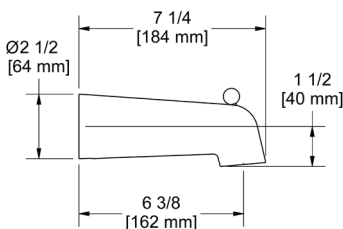

871 Wall Mount Tub Spout With Diverter

	C	PN	BN	BK	BG
871	98	133	133	133	147

- 1/2" copper slip fit inlet

TPXTM51 Paradox™ 1/2" Pressure Balance Trim