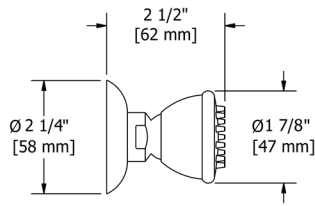

327 Single Function Body Spray

	C	PN	BN
327	138	187	187

- Swivel directional control
- 1 function
- Adjustable flow 0.5-1.3GPM / 2-6 LPM at 60 PSI
- 1/2" female NPT inlet

390 Single Function Body Spray

	C	PN	BN	BK	BG	US4
390	158	214	214	214	237	237

- Swivel directional control
- 1 function
- Adjustable flow 0.5-1.3GPM / 2-6 LPM at 60 PSI
- 1/2" female NPT inlet

337 Single Function Body Spray

	C	PN	BN
337	188	254	254

- Swivel directional control
- 1 function
- Adjustable flow 0.5-1.3GPM / 2-6 LPM at 60 PSI
- 1/2" female NPT inlet
- Complements Momenti™ collection and other transitional designs

377 Single Function Body Spray

	C	BN	US4
377	188	254	282

- Swivel directional control
- 1 function
- Adjustable flow 0.5-1.3GPM / 2-6 LPM at 60 PSI
- 1/2" female NPT inlet
- Complements Equinox™ collection

350 Single Function Body Spray

	C	PN	BN	BK	BG	US4
350	178	241	241	241	267	267

- Swivel directional control
- 1 function
- Adjustable flow 0.5-1.3GPM / 2-6 LPM at 60 PSI
- 1/2" female NPT inlet