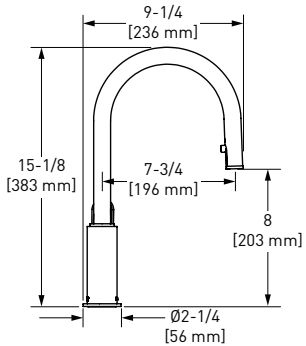

## POT FILLER

AA900  
*P.11*

**AA211** Arca™ Pull-Down Touchless Kitchen Faucet With C-Spout

	C	SS	PN	BK	US4
AA211	1150	1553	1553	1553	1725

- 3" (7.62 cm) activation range and 2 minute auto shut-off
- Boomerang™ pull-down technology seamlessly integrates sprayer into the spout while returning it quickly and easily to the sprayer's original position
- Dual-spray functionality with stream and spray settings
- Allows for mechanical and touchless activation
- 1.5 GPM/5.69 LPM at 60 PSI (CEC compliant)
- 3/8" speedway compression
- Powered by 6 AA batteries (included) or order optional AC adapter with power splitter U.CC80AC: \$178