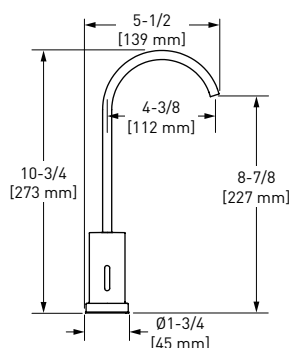

TN731 Transitional Reverse Osmosis Beverage Faucet

NEW

	C	SS	PN	BK	US4
TN731	598	808	808	808	897

- Available Spring 2026
- 1.5 GPM/5.69 LPM at 60 PSI (CEC compliant)
- 3/8" speedway inlet connection
- Can be paired with 3/8" connection reverse osmosis filtration systems