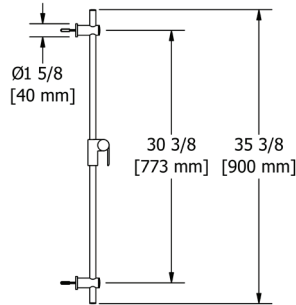

4842 36" Slide Bar

	C	PN	BN
4842	208	281	281

- Easy-Glide adjustable slider
- Ø 3/4" (19mm) slide bar