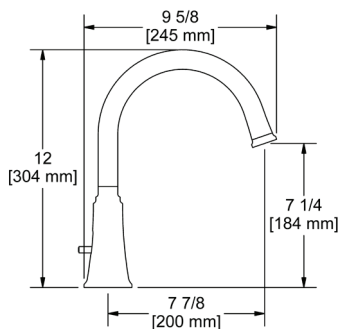

MMRD12 Momenti™ 4-Hole Deck Mount Tub Filler With C-Spout

Handle	C	PN	BN	BK	BG
MMRD12J	1828	2468	2468	2468	2742

- Single-function anti-calcium handshower at 1.8 GPM/6.8 LPM at 60 PSI
- 11 GPM/41.5 LPM at 60 PSI
- G 1/2" male inlet
- No additional rough-in valve required to install