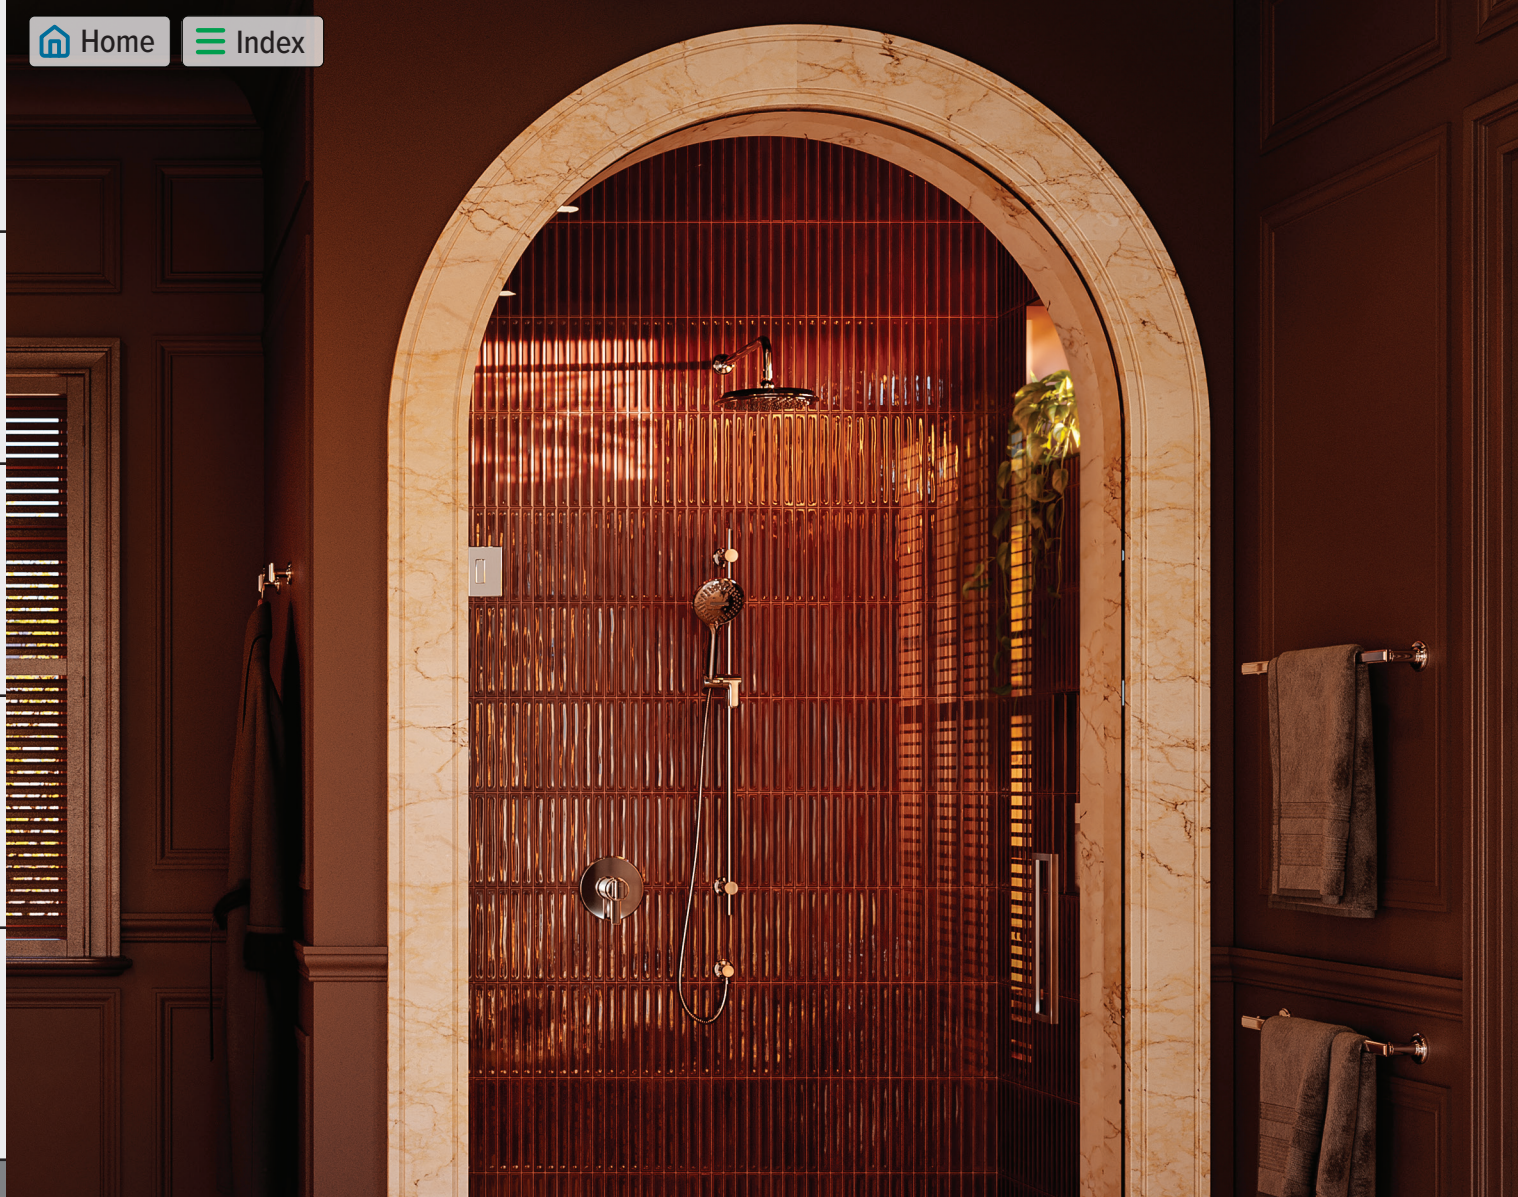

## ROUGH-IN VALVES

Shower design has evolved dramatically in the last 25 years. Originally created for purely functional reasons, modern showers have become much more than that. The rough-in valve is at the heart of any shower system to support the configuration that your customer desires. Whether it be a basic shower, a simple spa or a dream spa package, House of Rohl® has a valve to support it. Made with the best materials and supporting flow rates from 5.8 GPM to 12 GPM, these valves are offered with trims that match the faucet collection of your choice.