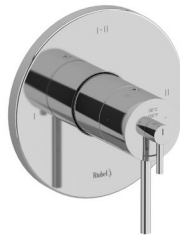

GS

BATHROOM FAUCETS

TUB FILLERS

SHOWER TRIM

TGS23
P.98

ACCESSORIES