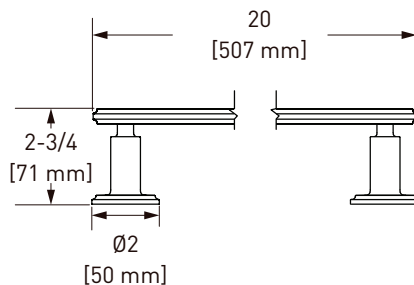

### MF5 Manifesto™ 24" Towel Bar

NEW

	C	PN	BN	BK
MF5	248	335	335	335

- Length cannot be cut down