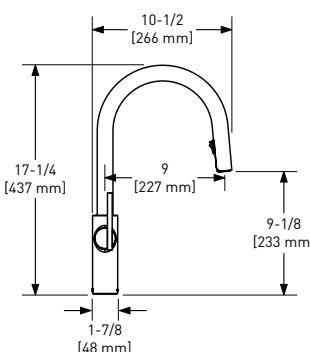

LT801 Lateral™ Two Handle Pull-Down Kitchen Faucet With C-Spout

	C	SS	BK	BG
LT801	848	1145	1145	1272

- Boomerang™ pull-down technology seamlessly integrates sprayer into the spout while returning it quickly and easily to the sprayer's original position
- Dual-spray functionality with stream and spray settings
- 1.8 GPM/6.8 LPM at 60 PSI (CEC compliant)
- 3/8" speedway compression