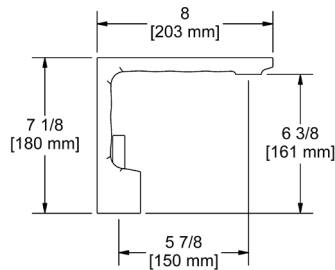

RFS01 Reflet™ Single Handle Lavatory Faucet

	C	BN	BG
RFS01	658	889	987

- 1.2 GPM/4.5 LPM at 60 PSI (WaterSense and CEC compliant)
- 3/8" speedway compression
- Push drain included with faucet

RFL01 Reflet™ Single Handle Tall Lavatory Faucet