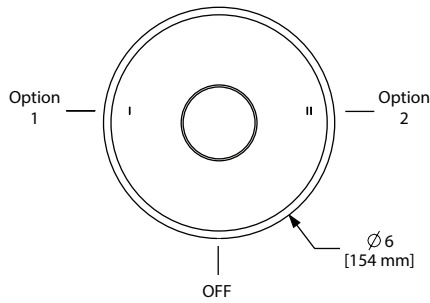

TAA44 (No Share) Arca™ 1/2" Therm & Pressure Balance Trim With 2 Functions

	C	PN	BN	BK	BG
TAA44	548	740	740	740	822

- Combines both thermostatic and pressure balance technologies
- "Set it and forget it" temperature control
- 2 dedicated functions (CEC compliant)
- Temp. & volume control with diverter at 6.3 GPM/24 LPM at 60 PSI
- Rough-in valve sold separately:
  - —Order R23 rough-in valve: $266
- Extension kits available, 1 1/4" EXT23KIT114 and 3/4" EXT23KIT34