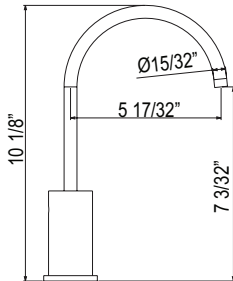

TN731 Transitional Reverse Osmosis Beverage Faucet

NEW

	C	SS	PN	BK	US4
TN731	598	808	808	808	897

- Available Spring 2026
- 1.5 GPM/5.69 LPM at 60 PSI (CEC compliant)
- 3/8" speedway inlet connection
- Can be paired with 3/8" connection reverse osmosis filtration systems

GKIT7545 Lux™ Hot Water Dispenser, Tank And Filter Kit

Handle	APC	PN	MB
GKIT7545LM -2	2042	2224	2224

- 0.5 GPM/1.9 LPM at 45 PSI (CEC compliant)
- 3/8" speedway compression
- For replacement filter cartridge, order U.PRF1: $168
- Includes the Perrin & Rowe® U.1998 high performance hot water tank and U.1106 filter system

G7545 Lux™ Hot Water Dispenser

Handle	APC	PN	MB
G7545LM -2	518	700	700

- 1.2 GPM/4.5 LPM at 45 PSI (CEC compliant)
- 3/8" speedway compression
- Only compatible with the Perrin & Rowe U.1998 high performance hot water tank and U.1106 filter system
- Does not work with ISE tank systems