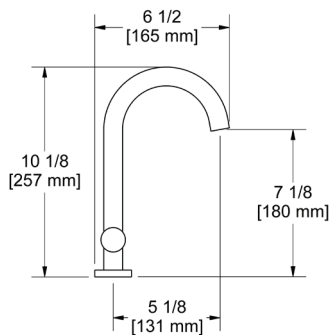

AZ701 Azure™ Filter Kitchen Faucet

	C	SS	PN	BK	BG
AZ701	398	538	538	538	597

- May be used with HRK-2000 inline filter system
- Not suitable for reverse osmosis systems or instant hot systems
- 1.2 GPM/4.5 LPM at 60 PSI (CEC compliant)
- 3/8" speedway compression