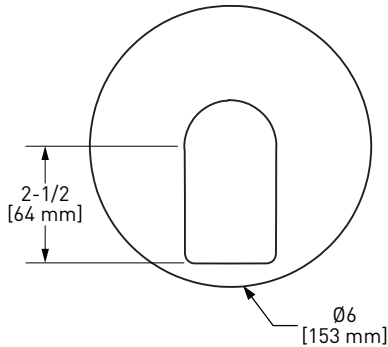

TOD51 Ode™ 1/2" Pressure Balance Trim

	C	BN	BK	BG
TOD51	318	430	430	477

- Bottom outlet compatible with diverter tub spout
- 1 function
- Temp. & volume control at 5.8 GPM/22 LPM at 60 PSI
- Rough-in valve sold separately:
  - —Order R51 rough-in valve: $184
- Extension kits available, 1 1/4" EXT51KIT114 and 3/4" EXT51KIT34