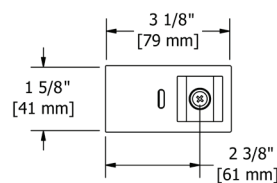

C
4912	78

- Adjustable