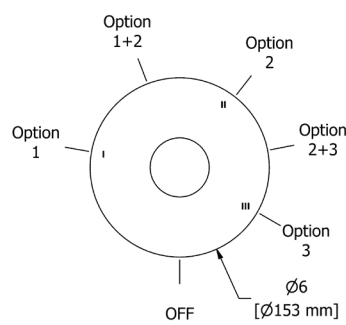

TPB45	C	BK	BG
	708	956	1062

- Combines both thermostatic and pressure balance technologies
- "Set it and forget it" temperature control
- 3 dedicated functions and 2 shared functions
- Temp. & volume control with diverter at 6.3 GPM/24 LPM at 60 PSI
- Rough-in valve sold separately:
  - —Order R45 rough-in valve: $328
- Extension kits available, 1 1/4" EXT23KIT114 and 3/4" EXT23KIT34

TPB46 (Shared) Parabola™ 3/4" Therm & Pressure Balance Trim With 6 Functions