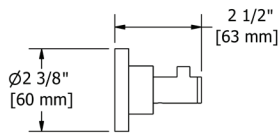

C	PN	BN	BK	BG
ST0	128	173	173	173	192

- Holds one robe or towel close to your shower or bathing space