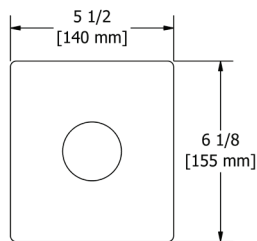

C	BK	BG
TPXTQ51	298	403	447

- Bottom outlet compatible with diverter tub spout
- 1 function
- Temp. & volume control at 5.8 GPM/22 LPM at 60 PSI
- Rough-in valve sold separately:
  - —Order R51 rough-in valve: $184
- Extension kits available, 1 1/4" EXT51KIT114 and 3/4" EXT51KIT34

TPXTM44 (No Share) Paradox™ 1/2" Therm & Pressure Balance Trim With 2 Functions