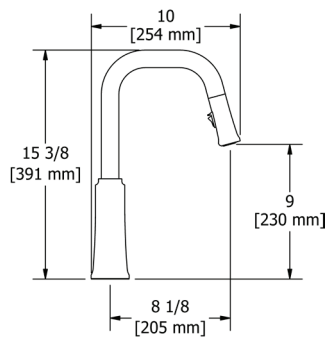

TTSQ101 Trattoria™ Pull-Down Kitchen Faucet With U-Spout

	C	SS	BK	BG
TTSQ101	738	997	997	1107

- Boomerang™ pull-down technology seamlessly integrates sprayer into the spout while returning it quickly and easily to the sprayer's original position
- Dual-spray functionality with stream and spray settings
- 1.5 GPM/5.69 LPM at 60 PSI (CEC compliant)
- 3/8" speedway compression