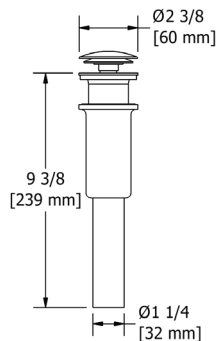

DL170 Lavatory Push Drain Without Overflow

	C	PN	BN
DL170	138	187	187

- 1 1/4" tailpiece