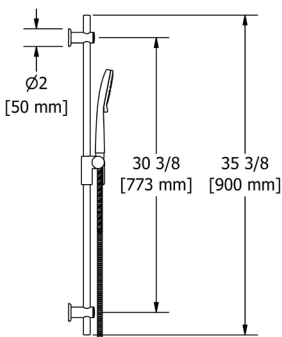

4861 Handshower Set With 35" Slide Bar and 3-Function Handshower

	C	PN	BN	BK	BG
4861	288	389	389	389	432
4861 -WS	288	389	389	389	432

- 4370 3-function handshower
- 59" (150 cm) shower hose with 2 check valves
- Flow rate options at 60 PSI:
  - 2.0 GPM/7.6 LPM
  - For 1.8 GPM/6.8 LPM, order -WS version (WaterSense and CEC compliant)
- Ø 3/4" (19mm) slide bar
- Complements Momenti™ collection