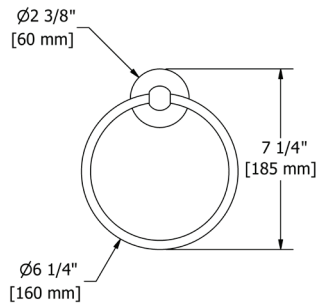

C	BN
HU7	138	187

- Elegantly display bath towels in a coordinated fashion with other accessories

HU5 Hudson™ 24" Towel Bar