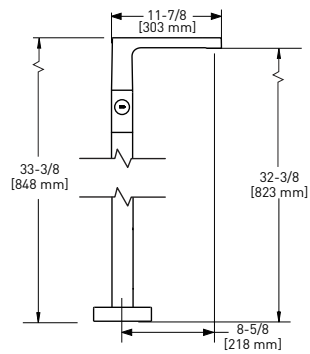

SEE LAVATORY DRAINS TAB FOR PRICING

TNB39 Nibi™ Thermostatic Single Hole Floor Mount Tub Filler Trim

	C	BN	BK	BG
TNB39	2088	2819	2819	3132

- Single-function anti-calcium handshower at 1.8 GPM/6.8 LPM at 60 PSI
- 2 check valves
- 6 GPM/23 LPM at 60 PSI
- Rough-in valve sold separately:
  - —Order RHFS-ST floor mount tub filler rough-in valve: $298
  - —Order RHBX-ST floor mount tub filler rough-in valve for concrete floor installation: $512