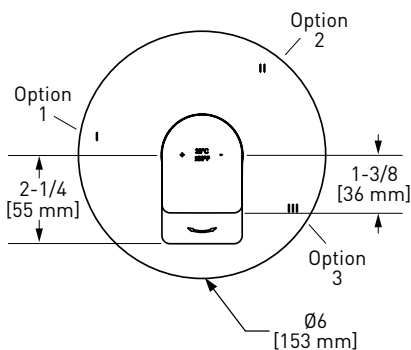

TOD47 (No Share) Ode™ 1/2" Therm & Pressure Balance Trim With 3 Functions

	C	BN	BK	BG
TOD47	598	808	808	897

- Combines both thermostatic and pressure balance technologies
- "Set it and forget it" temperature control
- 3 dedicated functions (CEC compliant)
- Temp. & volume control with diverter at 5 GPM/19 LPM at 60 PSI
- Rough-in valve sold separately:
  - —Order R45 rough-in valve: $328
- Extension kits available, 1 1/4" EXT23KIT114 and 3/4" EXT23KIT34