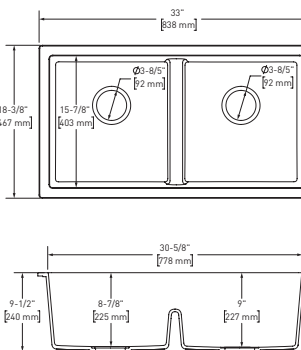

FAUM3318LD Fonsa™ 33" Double Bowl Undermount Quartz Kitchen Sink

	WH	BK
FAUM3318LD	958	958

- 36" (91.44 cm) minimum cabinet size
- 50/50 Double Bowl
- Undermount installation only
- Wire sink grid and basket strainer included