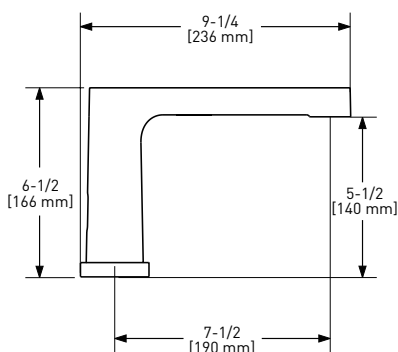

TNB10 Nibi™ 3-Hole Deck Mount Tub Filler Trim

	C	BN	BK	BG
TNB10	1188	1604	1604	1782

- Single-function anti-calcium handshower at 1.8 GPM/6.8 LPM at 60 PSI
- 8.7 GPM/33 LPM at 60 PSI
- Rough-in valve sold separately:
  - —Order RHTB deck mount tub filler rough-in valve: $248