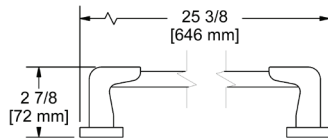

### PB5 Parabola™ 24" Towel Bar

	C	BK	BG
PB5	198	268	297

- Length cannot be cut down