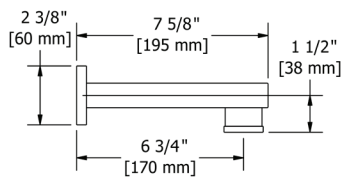

TQ81 Wall Mount Tub Spout With Diverter

	C
TQ81	318

- Pull-down diverter
- 1/2" female NPT inlet
- Metal Construction