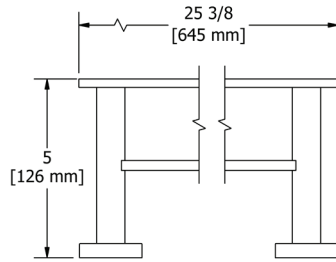

PX6 Paradox™ Double 24" Towel Bar

	C	BN	BK	BG
PX6	478	646	646	717

- Length cannot be cut down