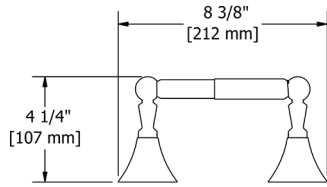

HU3 Hudson™ Toilet Paper Holder

	C	BN
HU3	188	254

- There's no need to compromise on design in this essential space