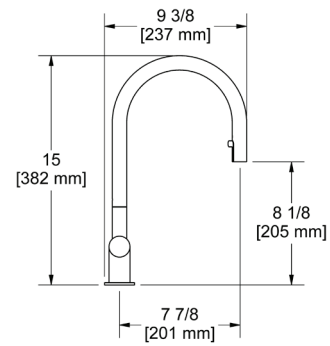

### AZ211 Azure™ Pull-Down Touchless Kitchen Faucet With C-Spout

	C	SS	PN	BK	BG
AZ211	958	1294	1294	1294	1437

- 3" (7.62 cm) activation range and 2 minute auto shut-off
- Boomerang™ pull-down technology seamlessly integrates sprayer into the spout while returning it quickly and easily to the sprayer's original position
- Dual-spray functionality with stream and spray settings
- Allows for mechanical and touchless activation
- 1.5 GPM/5.69 LPM at 60 PSI (CEC compliant)
- 3/8" speedway compression
- Powered by 6 AA batteries (included) or order optional AC adapter with power splitter U.CC80AC: \$178