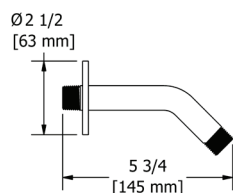

506 5" Wall Mount Shower Arm

506	C	BN
	98	133

- Escutcheon included
- 1/2" male outlet; 1/2" male NPT inlet