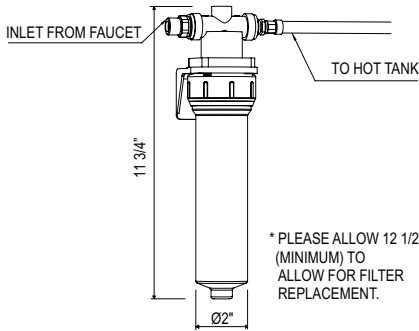

HRF-1000 Arolla™ Replacement Filter Cartridge

HRF-1000	$
	132

- Replacement cartridge for HRK-2000 filter system
- Recommend changing filter every 6 months or 1,000 gallons/3785 liters
- Top of the line 0.2-micron ceramic filter and active carbon material
- Yields reduced PFA's, lead, heavy metals, bacteria, foul taste and odor

U.PRF1 Hot Water Replacement Filter Cartridge

U.PRF1	$
	168

- Designed for use with U.1106 and U.1408 hot water filtration systems
- Recommend changing filter every 6 months or 1,000 gallons/3785 liters

U.1106 Hot Water Filtration System