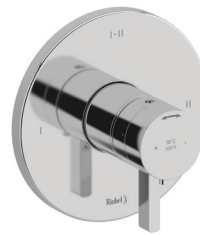

TPXTM23
[P.159](#)