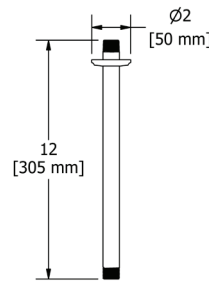

557 12" Ceiling Mount Shower Arm

	C	PN	BN	BK	BG
557	148	200	200	200	222

- Escutcheon included
- 1/2" male outlet; 1/2" male NPT inlet
- Complements Momenti™ collection