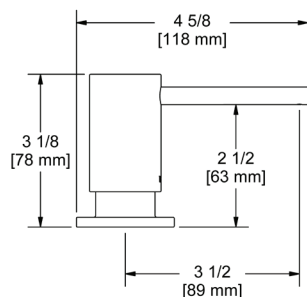

### SD7 Soap Dispenser

	C	SS	BK	BG
SD7	248	335	335	372

- Brass construction
- 18 fluid ounce bottle capacity
- Top fill