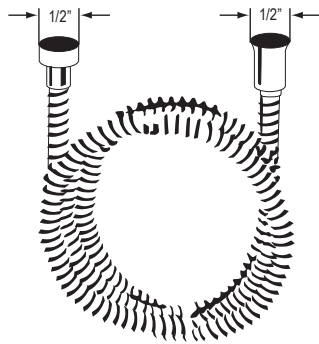

### 605 59" Metal Shower Hose

	C	PN	BN	BK
605	98	133	133	133

- For use with handshower (sold separately)