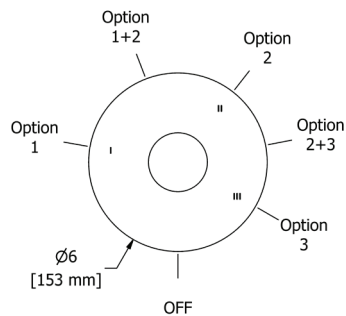

Handle	C	PN	BN	BK	BG
TMMRD45J	708	956	956	956	1062

- Combines both thermostatic and pressure balance technologies
- "Set it and forget it" temperature control
- 3 dedicated functions and 2 shared functions
- Temp. & volume control with diverter at 6.3 GPM/24 LPM at 60 PSI
- Rough-in valve sold separately:
  - —Order R45 rough-in valve: $328
- Extension kits available, 1 1/4" EXT23KIT114 and 3/4" EXT23KIT34

TMMRD46 (Shared) Momenti™ 3/4" Therm & Pressure Balance Trim With 6 Functions