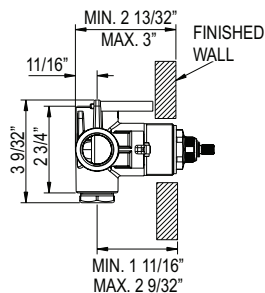

Connection	$
1005N	441

- Temperature control only
- 12 GPM/45.4 LPM at 60 PSI
- 3/4" female NPT inlet
- Must order trim to complete
- Must add volume control R1040R: $184