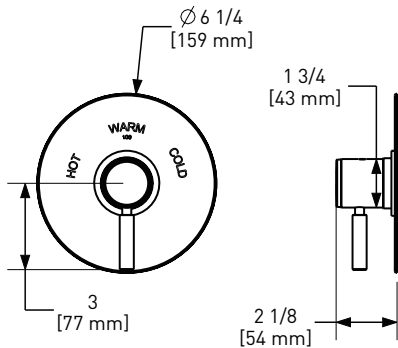

TRU13W1 Riu™ 3/4" Thermostatic Trim Without Volume Control

Handle	C	BK
TRU13W1LM	628	848

- Temperature control only
- Rough-in valve sold separately:
  - Order 1005N rough-in valve: $441
- Volume control(s) required