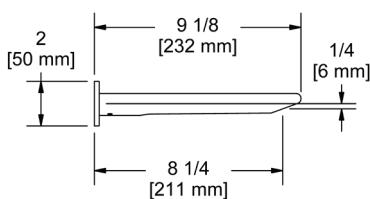

FR80 Fresk™ Wall Mount Tub Spout

	C	BN	BK
FR80	498	673	673

- 1/2" copper slip fit inlet
- Metal Construction