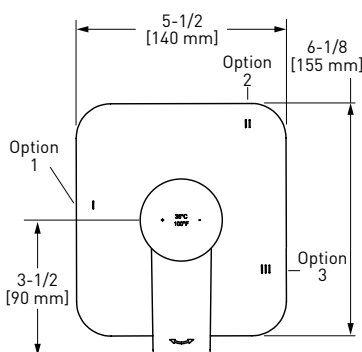

TFR51 Fresk™ 1/2" Pressure Balance Trim

	C	BN	BK
TFR51	328	443	443

- Bottom outlet compatible with diverter tub spout
- 1 function
- Temp. & volume control at 5.8 GPM/22 LPM at 60 PSI
- Rough-in valve sold separately:
  - —Order R51 rough-in valve: $184
- Extension kits available, 1 1/4" EXT51KIT114 and 3/4" EXT51KIT34

TFR44 (No Share) Fresk™ 1/2" Therm & Pressure Balance Trim With 2 Functions

	C	BN	BK
TFR44	658	889	889

- Combines both thermostatic and pressure balance technologies
- "Set it and forget it" temperature control
- 2 dedicated functions (CEC compliant)
- Temp. & volume control with diverter at 6.3 GPM/24 LPM at 60 PSI
- Rough-in valve sold separately:
  - —Order R23 rough-in valve: $266
- Extension kits available, 1 1/4" EXT23KIT114 and 3/4" EXT23KIT34

TFR23 (Shared) Fresk™ 1/2" Therm & Pressure Balance Trim With 3 Functions

	C	BN	BK
TFR23	658	889	889

- Combines both thermostatic and pressure balance technologies
- "Set it and forget it" temperature control
- 2 dedicated functions and 1 shared function
- Temp. & volume control with diverter at 6.3 GPM/24 LPM at 60 PSI
- Rough-in valve sold separately:
  - —Order R23 rough-in valve: $266
- Extension kits available, 1 1/4" EXT23KIT114 and 3/4" EXT23KIT34

TFR47 (No Share) Fresk™ 1/2" Therm & Pressure Balance Trim With 3 Functions

	C	BN	BK
TFR47	658	889	889

- Combines both thermostatic and pressure balance technologies
- "Set it and forget it" temperature control
- 3 dedicated functions (CEC compliant)
- Temp. & volume control with diverter at 5 GPM/19 LPM at 60 PSI
- Rough-in valve sold separately:
  - —Order R45 rough-in valve: $328
- Extension kits available, 1 1/4" EXT23KIT114 and 3/4" EXT23KIT34

TFR45 (Shared) Fresk™ 1/2" Therm & Pressure Balance Trim With 5 Functions

	C	BN	BK
TFR45	658	889	889