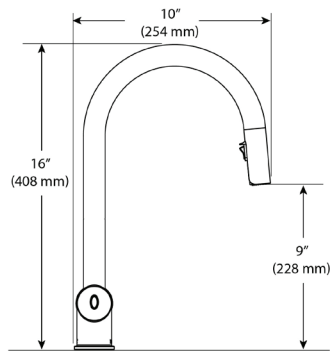

### AZ211 Azure™ Pull-Down Touchless Kitchen Faucet With C-Spout

	C	SS	PN	BK	BG
AZ211	958	1294	1294	1294	1437

- 3" (7.62 cm) activation range and 2 minute auto shut-off
- Boomerang™ pull-down technology seamlessly integrates sprayer into the spout while returning it quickly and easily to the sprayer's original position
- Dual-spray functionality with stream and spray settings
- Allows for mechanical and touchless activation
- 1.5 GPM/5.69 LPM at 60 PSI (CEC compliant)
- 3/8" speedway compression
- Powered by 6 AA batteries (included) or order optional AC adapter with power splitter U.CC80AC: \$178