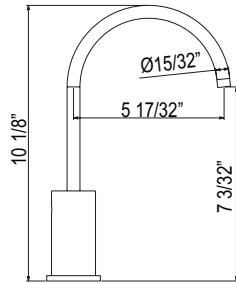

TN731 Transitional Reverse Osmosis Beverage Faucet

NEW

	C	SS	PN	BK	US4
TN731	598	808	808	808	897

- Available Spring 2026
- 1.5 GPM/5.69 LPM at 60 PSI (CEC compliant)
- 3/8" speedway inlet connection
- Can be paired with 3/8" connection reverse osmosis filtration systems

GKIT7545 Lux™ Hot Water Dispenser, Tank And Filter Kit

Handle	APC	PN	MB
GKIT7545LM -2	2042	2224	2224

- 0.5 GPM/1.9 LPM at 45 PSI (CEC compliant)
- 3/8" speedway compression
- For replacement filter cartridge, order U.PRF1: $168
- Includes the Perrin & Rowe® U.1998 high performance hot water tank and U.1106 filter system

G7545 Lux™ Hot Water Dispenser

Handle	APC	PN	MB
G7545LM -2	518	700	700

- 1.2 GPM/4.5 LPM at 45 PSI (CEC compliant)
- 3/8" speedway compression
- Only compatible with the Perrin & Rowe U.1998 high performance hot water tank and U.1106 filter system
- Does not work with ISE tank systems