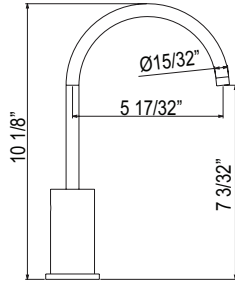

GKIT7545 Lux™ Hot Water Dispenser, Tank And Filter Kit

Handle	APC	PN	MB
GKIT7545LM _ -2	2042	2224	2224

- 0.5 GPM/1.9 LPM at 45 PSI (CEC compliant)
- 3/8" speedway compression
- For replacement filter cartridge, order U.PRF1: $168
- Includes the Perrin & Rowe® U.1998 high performance hot water tank and U.1106 filter system

G7545 Lux™ Hot Water Dispenser

Handle	APC	PN	MB
G7545LM _ -2	518	700	700

- 1.2 GPM/4.5 LPM at 45 PSI (CEC compliant)
- 3/8" speedway compression
- Only compatible with the Perrin & Rowe U.1998 high performance hot water tank and U.1106 filter system
- Does not work with ISE tank systems