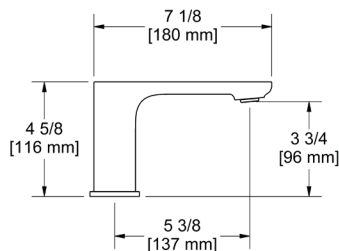

EQ08 Equinox™ Widespread Lavatory Faucet

	C	BN	BK	US4
EQ08	768	1037	1037	1152

- 1.2 GPM/4.5 LPM at 60 PSI (WaterSense and CEC compliant)
- 3/8" speedway compression
- Quick Connect system for easy installation
- Push drain included with faucet