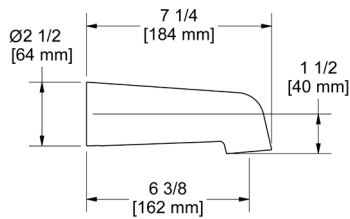

870 Wall Mount Tub Spout

870	C	PN	BN	BK
	98	133	133	133

- 1/2" copper slip fit inlet