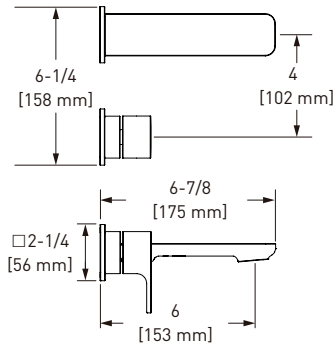

TEQ360 Equinox™ Wall Mount 360° Lavatory Faucet Trim

	C	BN	BK	US4
TEQ360	510	689	689	765

- 3-point handle installation (right, top, left)
- 1.2 GPM/4.5 LPM at 60 PSI (WaterSense and CEC compliant)
- Drain sold separately, see Lavatory Drain tab for pricing.
- Rough-in valve sold separately:
  - Order RH360 rough-in valve: $235
- Extension kit available, 3/4" EXT360KIT34