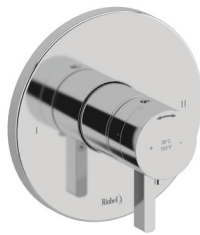

TPXTM44
[P.158](#)