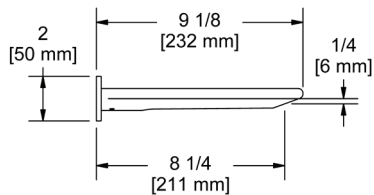

FR80 Fresk™ Wall Mount Tub Spout

	C	BN	BK
FR80	498	673	673

- 1/2" copper slip fit inlet
- Metal Construction