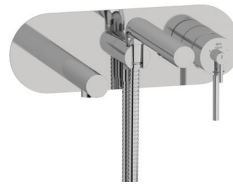

TGS21	C	BK
	958	1294

- Thermostatic & pressure balance
- Single-function anti-calcium handshower at 1.8 GPM/6.8 LPM at 60 PSI
- 5.4 GPM/19.4 LPM at 60 PSI
- Rough-in valve sold separately:
  - —Order RH21 wall mount tub filler rough-in valve: $355