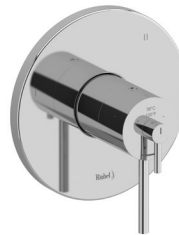

GS

BATHROOM FAUCETS

TUB FILLERS

SHOWER TRIM

TGS45
P.98

ACCESSORIES