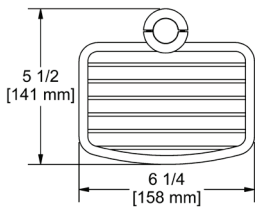

265	C	208

- For 5/8" shower bar
- Brass construction

240 Soap Dish For Slide Bar