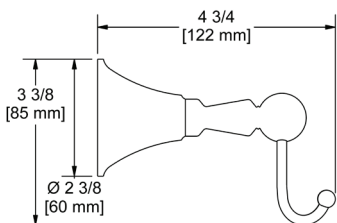

MM0 Momenti™ Double Robe Hook

	C	PN	BN	BK	BG
MM0	138	187	187	187	207

- Optimize space with this double hook for multiple robe/towel storage

MM7 Momenti™ Towel Ring