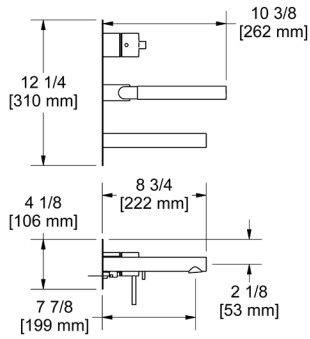

TGS21 GS Wall Mount Thermostatic/Pressure Balance Tub Filler Trim