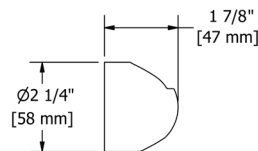

### 4901 Wall Mount Handshower Holder

	C	BN
4901	68	92

- Rounded design complements most collections