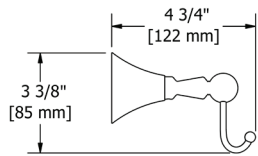

C	BN
HU0	128	173

- Optimize space with this double hook for multiple robe/towel storage

HU7 Hudson™ Towel Ring