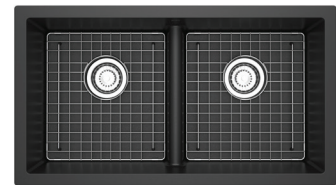

FAUM3318LD