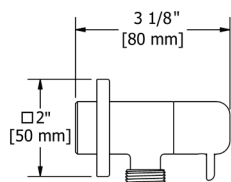

### 777 Handshower Outlet With Integrated Volume Control

	C
777	198

- Complements Equinox™ collection and other modern designs
- Adjustable
- 1/2" male outlet; 1/2" female NPT inlet
- Metal Construction