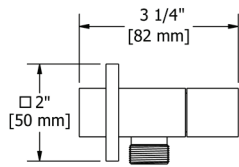

R744 Handshower Outlet With Integrated Volume Control

	C	BN
744	178	241

- Adjustable
- 1/2" male outlet; 1/2" female NPT inlet
- Metal Construction

4901 Wall Mount Handshower Holder