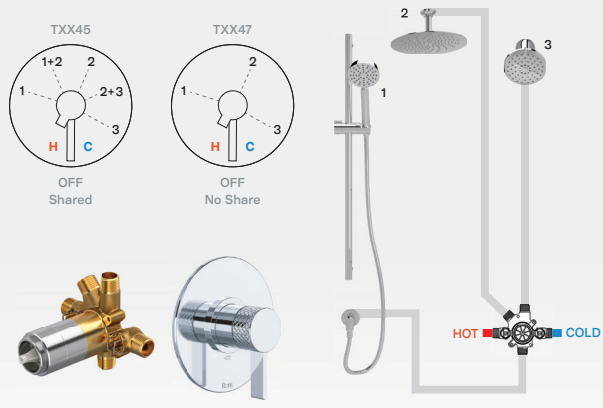

1/2" THERMOSTATIC AND PRESSURE BALANCE

R45 | Simple Spa — 5 Functions

- 6.3 GPM
- 3 dedicated functions and 2 shared functions
- Temperature and volume control with diverter
- Separate handle allows for "set it and forget it" temperature control
- Combines both thermostatic and pressure balance technologies
- Extension kit available and sold separately
- Available inlet connections: 1/2" NPT, PEX (SPEX), Expansion PEX (EX)
- Must purchase trim TXX45 separately for shared 5 functions
- Must purchase trim TXX47 separately for non-shared 3 functions