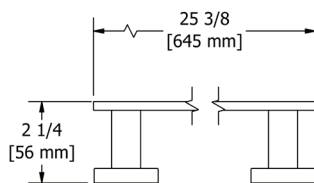

### PX5 Paradox™ 24" Towel Bar

	C	BN	BK	BG
PX5	248	335	335	372

- Length cannot be cut down