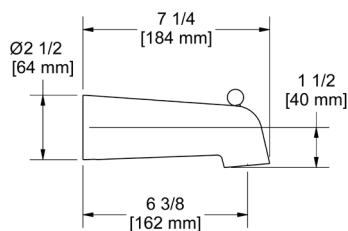

TOD39 Ode™ Thermostatic Single Hole Floor Mount Tub Filler Trim

	C	BN	BK	BG
TOD39	2138	2887	2887	3207

- Single-function anti-calcium handshower at 1.8 GPM/6.8 LPM at 60 PSI
- 2 check valves
- 6 GPM/23 LPM at 60 PSI
- Rough-in valve sold separately:
  - —Order RHFS-ST floor mount tub filler rough-in valve: $298
  - —Order RHBX-ST floor mount tub filler rough-in valve for concrete floor installation: $512

TOD21 Ode™ Wall Mount Thermostatic/Pressure Balance Tub Filler Trim

	C	BK	BG
TOD21	1118	1510	1677

- Thermostatic & pressure balance
- Single-function anti-calcium handshower at 1.8 GPM/6.8 LPM at 60 PSI
- 5.4 GPM/19.4 LPM at 60 PSI
- Rough-in valve sold separately:
  - —Order RH21 wall mount tub filler rough-in valve: $355

TOD10 Ode™ 3-Hole Deck Mount Tub Filler Trim

	C	BK	BG
TOD10	648	875	972

- Single-function anti-calcium handshower at 1.8 GPM/6.8 LPM at 60 PSI
- 8.7 GPM/33 LPM at 60 PSI
- Rough-in valve sold separately:
  - —Order RHTB deck mount tub filler rough-in valve: $248

OD80 Ode™ Wall Mount Tub Spout

	C	BN	BK	BG
OD80	298	403	403	447

- 1/2" copper slip fit inlet
- Metal Construction

871 Wall Mount Tub Spout With Diverter

	C	PN	BN	BK	BG
871	98	133	133	133	147

- 1/2" copper slip fit inlet