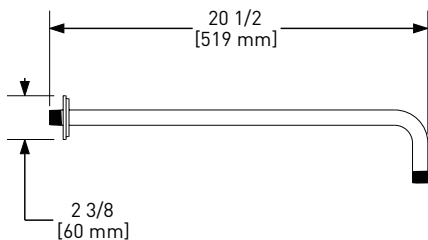

563 20" Wall Mount Shower Arm

	C	PN	BN	BK	BG
563	168	227	227	227	252

- Escutcheon included
- 1/2" male outlet; 1/2" male NPT inlet
- Complements Arca™ collection