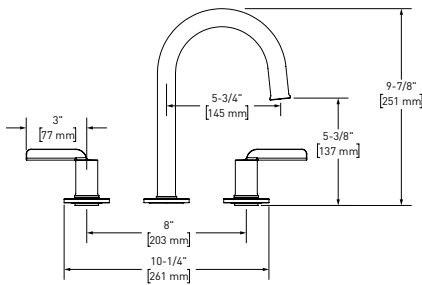

AURD08 Authentica™ Widespread Lavatory Faucet With C-Spout

	C	PN	BN	BK
AURD08	748	1010	1010	1010

- 1.2 GPM/4.5 LPM at 60 PSI (WaterSense and CEC compliant)
- 3/8" speedway compression
- Quick Connect system for easy installation
- Push drain included with faucet