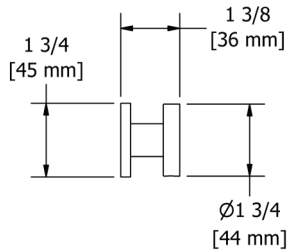

PX3 Paradox™ Toilet Paper Holder

	C	BN	BK	BG
PX3	138	187	187	207

- There's no need to compromise on design in this essential space

PX0 Paradox™ Robe Hook

	C	BN	BK	BG
PX0	118	160	160	177

- Holds one robe or towel close to your shower or bathing space

PX7 Paradox™ Towel Ring

	C	BN	BK	BG
PX7	158	214	214	237

- Elegantly display bath towels in a coordinated fashion with other accessories

PX5 Paradox™ 24" Towel Bar

	C	BN	BK	BG
PX5	248	335	335	372

- Length cannot be cut down

PX6 Paradox™ Double 24" Towel Bar

	C	BN	BK	BG
PX6	478	646	646	717

- Length cannot be cut down