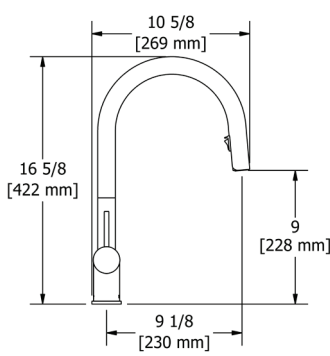

AZ801 Azure™ Two Handle Pull-Down Kitchen Faucet With C-Spout

	C	SS	PN	BK	BG
AZ801	798	1078	1078	1078	1197

- Boomerang™ pull-down technology seamlessly integrates sprayer into the spout while returning it quickly and easily to the sprayer's original position
- Dual-spray functionality with stream and spray settings
- 1.5 GPM/5.69 LPM at 60 PSI (CEC compliant)
- 3/8" speedway compression