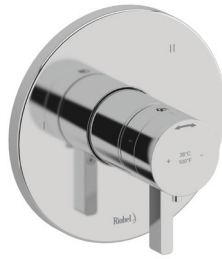

TPXTM45 (Shared) Paradox™ 1/2" Therm & Pressure Balance Trim With 5 Functions

	C	BK	BG
TPXTM45	608	821	912

- Combines both thermostatic and pressure balance technologies
- "Set it and forget it" temperature control
- 3 dedicated functions and 2 shared functions
- Temp. & volume control with diverter at 6.3 GPM/24 LPM at 60 PSI
- Rough-in valve sold separately:
  - —Order R45 rough-in valve: $328
- Extension kits available, 1 1/4" EXT23KIT114 and 3/4" EXT23KIT34