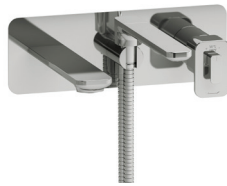

COLLECTION HIGHLIGHTS
EQUINOX™

BATHROOM FAUCETS

TUB FILLERS

TEQ21
P.79

SHOWER TRIM

ACCESSORIES