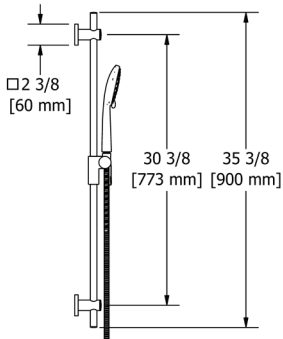

4823 Handshower Set With 36" Slide Bar and 4-Function Handshower

4823	C
4823 -WS	498
	498

- 4363 4-function handshower
- 59" (150 cm) shower hose with 2 check valves
- Flow rate options at 60 PSI:
  - 2.0 GPM/7.6 LPM
  - For 1.8 GPM/6.8 LPM, order -WS version (WaterSense and CEC compliant)
- Ø 3/4" (19mm) slide bar