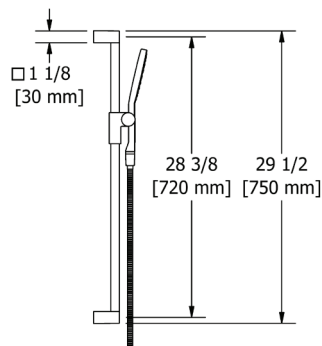

4847 Handshower Set With 30" Slide Bar and 1-Function Handshower

	C
4847	278

- 4319 Single-function handshower
- 59" (150 cm) shower hose with 2 check valves
- 2.0 GPM/7.6 LPM at 60 PSI
- Rectangular slide bar 7/8" (22mm)