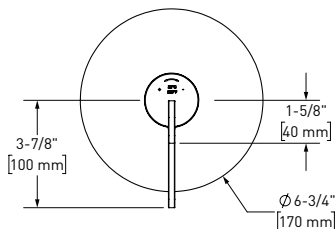

C	PN	BN	BK
TAU23	598	808	808	808

- Combines both thermostatic and pressure balance technologies
- "Set it and forget it" temperature control
- 2 dedicated functions and 1 shared function
- Temp. & volume control with diverter at 6.3 GPM/24 LPM at 60 PSI
- Rough-in valve sold separately:
  - —Order R23 rough-in valve: $266
- Extension kits available, 1 1/4" EXT23KIT114 and 3/4" EXT23KIT34