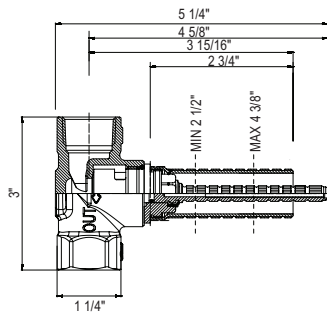

R104 3/4" Volume Control Rough-In Valve

	$
R1040R	184
R1041R	184

- Order R1040R for counterclockwise functionality and R1041R for clockwise functionality
- 1 function
- 14 GPM/53 LPM at 60 PSI
- 3/4" female NPT inlet
- Must order trim to complete
- Includes 2 5/8" extension kit. Extension may be cut to length required.