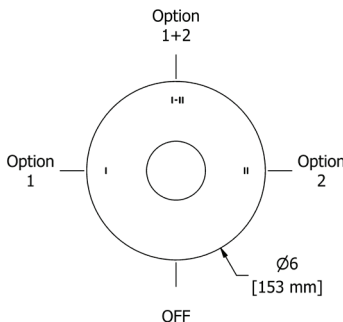

Handle	C	PN	BN	BK	BG
TRUTM23	608	821	821	821	912
TRUTM23KN	608	821	821	821	912

- Combines both thermostatic and pressure balance technologies
- "Set it and forget it" temperature control
- 2 dedicated functions and 1 shared function
- Temp. & volume control with diverter at 6.3 GPM/24 LPM at 60 PSI
- Rough-in valve sold separately:
  - —Order R23 rough-in valve: $266
- Extension kits available, 1 1/4" EXT23KIT114 and 3/4" EXT23KIT34