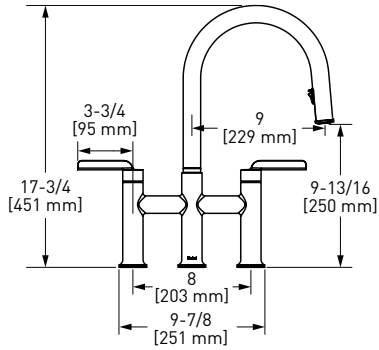

### AU801 Authentica™ Two Handle Pull-Down Kitchen Faucet With C-Spout

	C	SS	PN	BK	US4
AU801	848	1145	1145	1145	1272

- Boomerang™ pull-down technology seamlessly integrates sprayer into the spout while returning it quickly and easily to the sprayer's original position
- Dual-spray functionality with stream and spray settings
- 1.5 GPM/5.69 LPM at 60 PSI (CEC compliant)
- 3/8" speedway compression