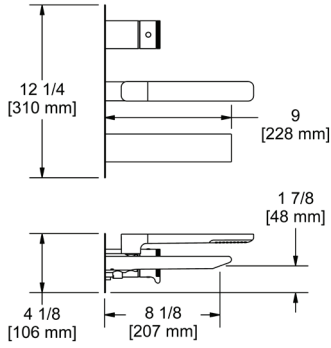

TFR21 Fresk™ Wall Mount Thermostatic/Pressure Balance Tub Filler Trim

	C	BN
TFR21	848	1145

- Thermostatic & pressure balance
- Single-function anti-calcium handshower at 1.8 GPM/6.8 LPM at 60 PSI
- 5.4 GPM/19.4 LPM at 60 PSI
- Rough-in valve sold separately:
  - —Order RH21 wall mount tub filler rough-in valve: $355