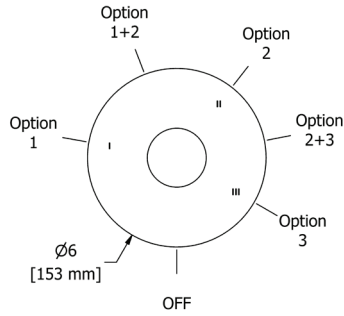

Handle	C	PN	BN	BK	BG
TRUTM45	608	821	821	821	912
TRUTM45KN	608	821	821	821	912

- Combines both thermostatic and pressure balance technologies
- "Set it and forget it" temperature control
- 3 dedicated functions and 2 shared functions
- Temp. & volume control with diverter at 6.3 GPM/24 LPM at 60 PSI
- Rough-in valve sold separately:
  - Order R45 rough-in valve: $328
- Extension kits available, 1 1/4" EXT23KIT114 and 3/4" EXT23KIT34

TRUTM46 (Shared) Riu™ 3/4" Therm & Pressure Balance Trim With 6 Functions