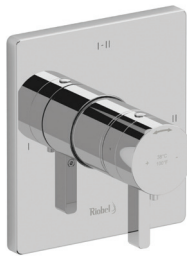

TPXTQ23 (Shared) Paradox™ 1/2" Therm & Pressure Balance Trim With 3 Functions

TPXTQ23	C	BK	BG
	608	821	912

- Combines both thermostatic and pressure balance technologies
- "Set it and forget it" temperature control
- 2 dedicated functions and 1 shared function
- Temp. & volume control with diverter at 6.3 GPM/24 LPM at 60 PSI
- Rough-in valve sold separately:
  - —Order R23 rough-in valve: $266
- Extension kits available, 1 1/4" EXT23KIT114 and 3/4" EXT23KIT34