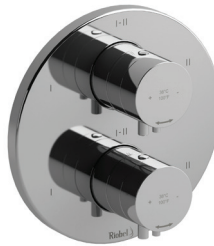

Handle	C	PN	BN
TRUTM46	978	1321	1321

- Combines both thermostatic and pressure balance technologies
- 2 temperature and volume controls with diverters
- 4 dedicated functions and 2 shared functions
- Rough-in valve sold separately:
  - Order R46 rough-in valve: $441