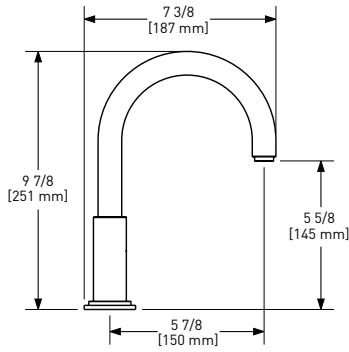

AAS01 Arca™ Single Handle Lavatory Faucet

	C	PN	BN	BK	BG
AAS01	498	673	673	673	747

- 1.2 GPM/4.5 LPM at 60 PSI (WaterSense and CEC compliant)
- 3/8" speedway compression
- Push drain included with faucet

AAL01 Arca™ Single Handle Tall Lavatory Faucet

	C	PN	BN	BK	BG
AAL01	708	956	956	956	1062

- 1.2 GPM/4.5 LPM at 60 PSI (WaterSense and CEC compliant)
- 3/8" speedway compression
- Drain sold separately, see Lavatory Drain tab for pricing

SEE LAVATORY DRAINS TAB FOR PRICING

AARD08 Arca™ Widespread Lavatory Faucet With C-Spout

	C	PN	BN	BK	BG
AARD08	708	956	956	956	1062

- 1.2 GPM/4.5 LPM at 60 PSI (WaterSense and CEC compliant)
- 3/8" speedway compression
- Quick Connect system for easy installation
- Push drain included with faucet

AASQ08 Arca™ Widespread Lavatory Faucet With U-Spout

	C	PN	BN	BK	BG
AASQ08	708	956	956	956	1062

- 1.2 GPM/4.5 LPM at 60 PSI (WaterSense and CEC compliant)
- 3/8" speedway compression
- Quick Connect system for easy installation
- Push drain included with faucet