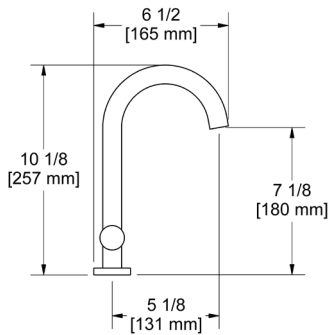

### AZ900 Azure™ Pot Filler

	C	SS	PN	BK	BG
AZ900	1328	1793	1793	1793	1992

- Dual handle shut-offs, one at the wall and one at the outlet
- Folds away when not in use
- 5.5 GPM/20.8 LPM at 60 PSI
- 1/2" female NPT inlet