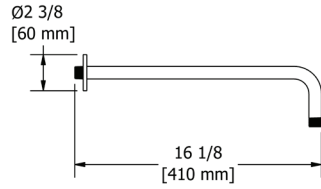

560 16" Wall Mount Shower Arm

	C	PN	BN	BK	BG
560	148	200	200	200	222

- Escutcheon included
- 1/2" male outlet; 1/2" male NPT inlet

543 16" Wall Mount Shower Arm