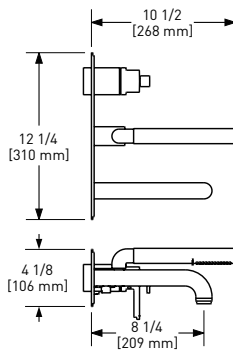

TAA360 Arca™ Wall Mount 360° Lavatory Faucet Trim

	C	PN	BN	BK	BG
TAA360	488	659	659	659	732

- 3-point handle installation (right, top, left)
- 1.2 GPM/4.5 LPM at 60 PSI (WaterSense and CEC compliant)
- Drain sold separately, see Lavatory Drain tab for pricing.
- Rough-in valve sold separately:
  - —Order RH360 rough-in valve: $235
- Extension kit available, 3/4" EXT360KIT34

SEE LAVATORY DRAINS TAB FOR PRICING

TAA39 Arca™ Thermostatic Single Hole Floor Mount Tub Filler Trim

	C	PN	BN	BK	BG
TAA39	2088	2819	2819	2819	3132

- Single-function anti-calcium handshower at 1.8 GPM/6.8 LPM at 60 PSI
- 2 check valves
- 6 GPM/23 LPM at 60 PSI
- Rough-in valve sold separately:
  - —Order RHFS-ST floor mount tub filler rough-in valve: $298
  - —Order RHBX-ST floor mount tub filler rough-in valve for concrete floor installation: $512

TAA21 Arca™ Wall Mount Thermostatic/Pressure Balance Tub Filler Trim

	C	PN	BN	BK	BG
TAA21	1458	1969	1969	1969	2187

- Thermostatic & pressure balance
- Single-function anti-calcium handshower at 1.8 GPM/6.8 LPM at 60 PSI
- 5.4 GPM/19.4 LPM at 60 PSI
- Rough-in valve sold separately:
  - —Order RH21 wall mount tub filler rough-in valve: $355

TAA10 Arca™ 3-Hole Deck Mount Tub Filler Trim

	C	PN	BN	BK	BG
TAA10	1188	1604	1604	1604	1782

- Single-function anti-calcium handshower at 1.8 GPM/6.8 LPM at 60 PSI
- 8.7 GPM/33 LPM at 60 PSI
- Rough-in valve sold separately:
  - —Order RHTB deck mount tub filler rough-in valve: $248