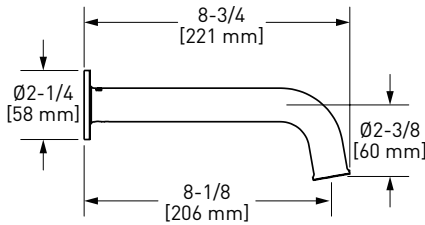

C	PN	BN	BK
AU80	178	241	241	241

- 1/2" copper slip fit inlet
- Metal Construction

TAU51 Authentica™ 1/2" Pressure Balance Trim