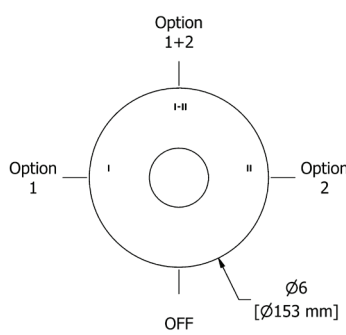

TPB23	C	BK	BG
	708	956	1062

- Combines both thermostatic and pressure balance technologies
- "Set it and forget it" temperature control
- 2 dedicated functions and 1 shared function
- Temp. & volume control with diverter at 6.3 GPM/24 LPM at 60 PSI
- Rough-in valve sold separately:
  - —Order R23 rough-in valve: $266
- Extension kits available, 1 1/4" EXT23KIT114 and 3/4" EXT23KIT34

TPB47 (No Share) Parabola™ 1/2" Therm & Pressure Balance Trim With 3 Functions