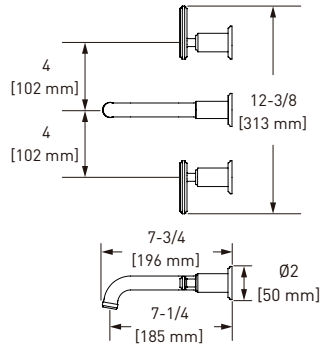

TMF03 Manifesto™ Wall Mount Lavatory Faucet Trim

	C	PN	BN	BK
TMF03+	1018	1375	1375	1375
TMF03L	1018	1375	1375	1375

- 1.2 GPM/4.5 LPM at 60 PSI (WaterSense and CEC compliant)
- Drain sold separately, see Lavatory Drain tab for pricing.
- Rough-in valve sold separately
  —Order RH08WM wall rough-in valve: $328