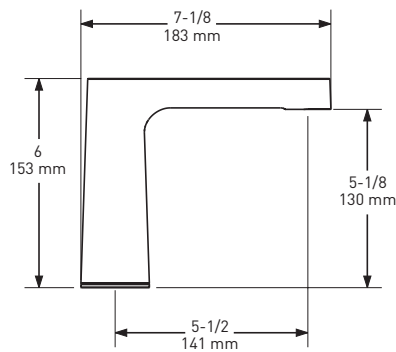

NBS01SH Nibi™ Single Handle Lavatory Faucet With Side Handle