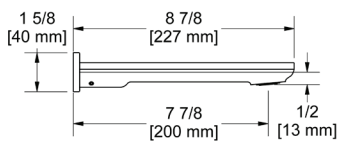

EQ80 Equinox™ Wall Mount Tub Spout

	C	BN	BK	US4
EQ80	308	416	416	462

- 1/2" copper slip fit inlet
- Metal Construction