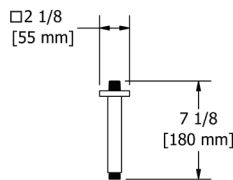

C	BN	BK	BG
548	158	214	214	237

- Escutcheon included
- 1/2" male outlet; 1/2" male NPT inlet

586 12" Ceiling Mount Shower Arm