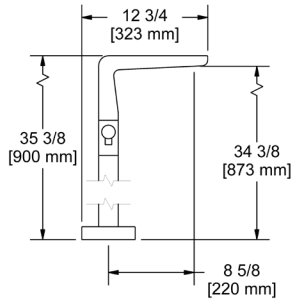

TPB39 Parabola™ Thermostatic Single Hole Floor Mount Tub Filler Trim

	C	BK	BG
TPB39	2138	2887	3207

- Single-function anti-calcium handshower at 1.8 GPM/6.8 LPM at 60 PSI
- 2 check valves
- 6 GPM/23 LPM at 60 PSI
- Rough-in valve sold separately:
  - —Order RHFS-ST floor mount tub filler rough-in valve: $298
  - —Order RHBX-ST floor mount tub filler rough-in valve for concrete floor installation: $512