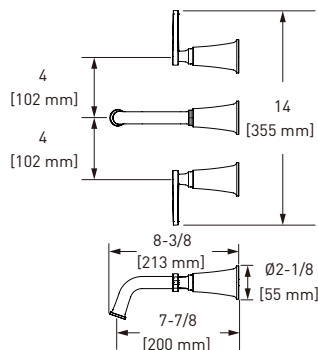

TMMSQ03 Momenti™ Wall Mount Lavatory Faucet Trim

Handle	C	PN	BN	BK	BG
TMMSQ03J	858	1159	1159	1159	1287

- 1.2 GPM/4.5 LPM at 60 PSI (WaterSense and CEC compliant)
- Drain sold separately, see Lavatory Drain tab for pricing.
- Rough-in valve sold separately
- —Order RH08WM wall rough-in valve: $328