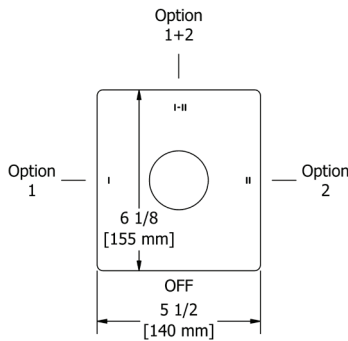

C	BN	BK
TZOTQ23	658	889	889

- Combines both thermostatic and pressure balance technologies
- “Set it and forget it” temperature control
- 2 dedicated functions and 1 shared function
- Temp. & volume control with diverter at 6.3 GPM/24 LPM at 60 PSI
- Rough-in valve sold separately:
  - —Order R23 rough-in valve: $266
- Extension kits available, 1 1/4" EXT23KIT114 and 3/4" EXT23KIT34

TZOTQ47 (No Share) Zendo™ 1/2" Therm & Pressure Balance Trim With 3 Functions