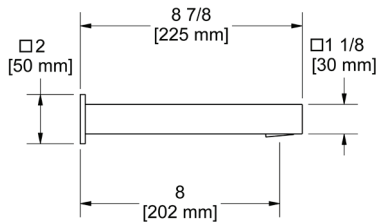

C	PN	BN	BK
885	208	281	281	281

- 1/2" copper slip fit inlet
- Metal Construction