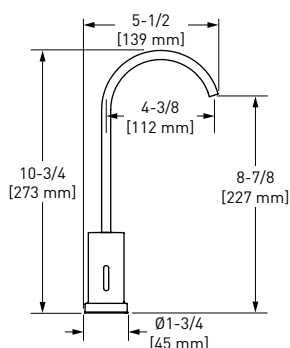

TN731 Transitional Reverse Osmosis Beverage Faucet

	C	SS	PN	BK	US4
TN731	598	808	808	808	897

- Available Spring 2026
- 1.5 GPM/5.69 LPM at 60 PSI (CEC compliant)
- 3/8" speedway inlet connection
- Can be paired with 3/8" connection reverse osmosis filtration systems