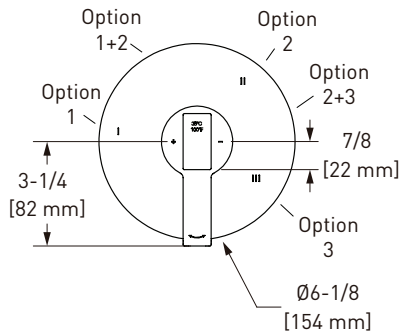

TMF45 (Shared) Manifesto™ 1/2" Therm & Pressure Balance Trim With 5 Functions

NEW

	C	PN	BN	BK
TMF45	618	835	835	835

- Combines both thermostatic and pressure balance technologies
- "Set it and forget it" temperature control
- 3 dedicated functions and 2 shared functions
- Temp. & volume control with diverter at 6.3 GPM/24 LPM at 60 PSI
- Rough-in valve sold separately:
  - —Order R45 rough-in valve: $328
- Extension kits available, 1 1/4" EXT23KIT114 and 3/4" EXT23KIT34

MF3 Manifesto™ Toilet Paper Holder

NEW

	C	PN	BN	BK
MF3	188	254	254	254

- There's no need to compromise on design in this essential space

MFO Manifesto™ Robe Hook

NEW

	C	PN	BN	BK
MFO	128	173	173	173

- Holds one robe or towel close to your shower or bathing space

MF7 Manifesto™ Towel Ring

NEW

	C	PN	BN	BK
MF7	198	268	268	268

- Elegantly display bath towels in a coordinated fashion with other accessories

MF5 Manifesto™ 24" Towel Bar

NEW

	C	PN	BN	BK
MF5	248	335	335	335

- Length cannot be cut down