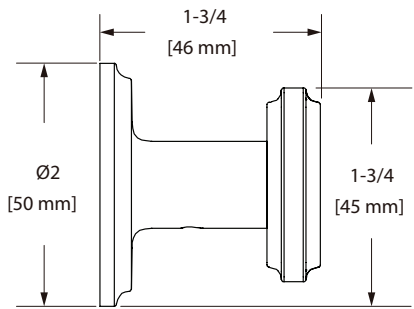

MFO Manifesto™ Robe Hook

NEW

	C	PN	BN	BK
MFO	128	173	173	173

- Holds one robe or towel close to your shower or bathing space