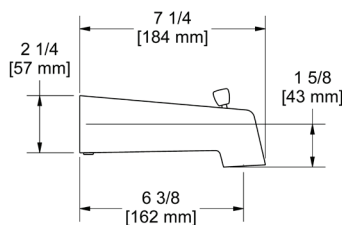

891 Wall Mount Tub Spout With Diverter

	C	BK
891	118	160

- 1/2" copper slip fit inlet

TRF51 Reflet™ 1/2" Pressure Balance Trim