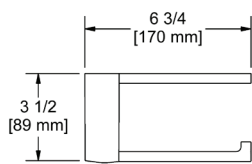

C	BN	BG
RF3	188	254	282

- There's no need to compromise on design in this essential space