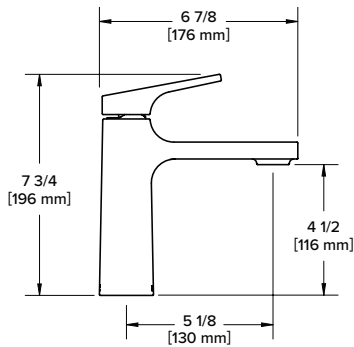

ODS01 Ode™ Single Handle Lavatory Faucet

	C	BN	BK	BG
ODS01	368	497	497	552

- 1.2 GPM/4.5 LPM at 60 PSI (WaterSense and CEC compliant)
- 3/8" speedway compression
- Push drain included with faucet

ODL01 Ode™ Single Handle Tall Lavatory Faucet

	C	BN	BK	BG
ODL01	548	740	740	822

- 1.2 GPM/4.5 LPM at 60 PSI (WaterSense and CEC compliant)
- 3/8" speedway compression
- Drain sold separately, see Lavatory Drain tab for pricing

OD08 Ode™ Widespread Lavatory Faucet

	C	BN	BK	BG
OD08	658	889	889	987

- 1.2 GPM/4.5 LPM at 60 PSI (WaterSense and CEC compliant)
- 3/8" speedway compression
- Quick Connect system for easy installation
- Push drain included with faucet

TOD360 Ode™ Wall Mount 360° Lavatory Faucet Trim

	C	BN	BK	BG
TOD360	435	588	588	653

- 3-point handle installation (right, top, left)
- 1.2 GPM/4.5 LPM at 60 PSI (WaterSense and CEC compliant)
- Drain sold separately, see Lavatory Drain tab for pricing.
- Rough-in valve sold separately:
  - Order RH360 rough-in valve: $235
- Extension kit available, 3/4" EXT360KIT34

SEE LAVATORY DRAINS TAB FOR PRICING