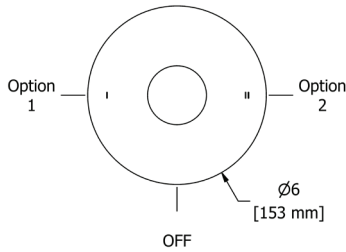

TMMRD44 (No Share) Momenti™ 1/2" Therm & Pressure Balance Trim With 2 Functions

Handle	C	PN	BN	BK	BG
TMMRD44J	708	956	956	956	1062

- Combines both thermostatic and pressure balance technologies
- "Set it and forget it" temperature control
- 2 dedicated functions (CEC compliant)
- Temp. & volume control with diverter at 6.3 GPM/24 LPM at 60 PSI
- Rough-in valve sold separately:
  - —Order R23 rough-in valve: $266
- Extension kits available, 1 1/4" EXT23KIT114 and 3/4" EXT23KIT34

TMMRD23 (Shared) Momenti™ 1/2" Therm & Pressure Balance Trim With 3 Functions