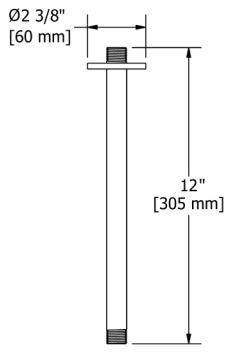

507 12" Ceiling Mount Shower Arm

	C	PN	BN	BK	BG
507	108	146	146	146	162

- Escutcheon included
- 1/2" male outlet; 1/2" male NPT inlet