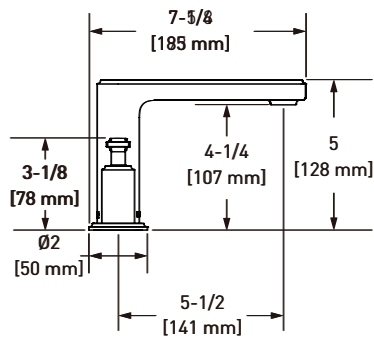

MF08 Manifesto™ Widespread Lavatory Faucet With Low Spout

	C	PN	BN	BK
MF08+	918	1240	1240	1240
MF08L	918	1240	1240	1240

- 1.2 GPM/4.5 LPM at 60 PSI (WaterSense and CEC compliant)
- 3/8" speedway compression
- Quick Connect system for easy installation
- Push drain included with faucet