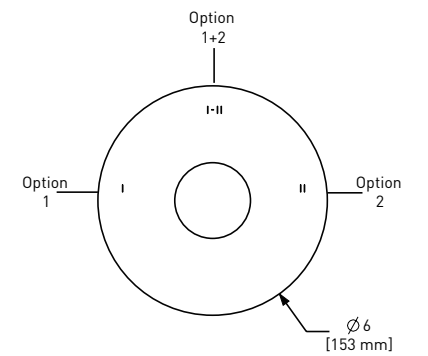

NB80 Nibi™ Wall Mount Tub Spout

	C	BN	BK	BG
NB80	278	376	376	417

- 1/2" copper slip fit inlet
- Metal Construction

TNB51 Nibi™ 1/2" Pressure Balance Trim

	C	BN	BK	BG
TNB51	348	470	470	522

- Bottom outlet compatible with diverter tub spout
- 1 function
- Temp. & volume control at 5.8 GPM/22 LPM at 60 PSI
- Rough-in valve sold separately:
  - —Order R51 rough-in valve: $184
- Extension kits available, 1 1/4" EXT51KIT114 and 3/4" EXT51KIT34

TNB44 (No Share) Nibi™ 1/2" Therm & Pressure Balance Trim With 2 Functions

	C	BN	BK	BG
TNB44	658	889	889	987

- Combines both thermostatic and pressure balance technologies
- "Set it and forget it" temperature control
- 2 dedicated functions (CEC compliant)
- Temp. & volume control with diverter at 6.3 GPM/24 LPM at 60 PSI
- Rough-in valve sold separately:
  - —Order R23 rough-in valve: $266
- Extension kits available, 1 1/4" EXT23KIT114 and 3/4" EXT23KIT34

TNB23 (Shared) Nibi™ 1/2" Therm & Pressure Balance Trim With 3 Functions

	C	BN	BK	BG
TNB23	658	889	889	987

- Combines both thermostatic and pressure balance technologies
- "Set it and forget it" temperature control
- 2 dedicated functions and 1 shared function
- Temp. & volume control with diverter at 6.3 GPM/24 LPM at 60 PSI
- Rough-in valve sold separately:
  - —Order R23 rough-in valve: $266
- Extension kits available, 1 1/4" EXT23KIT114 and 3/4" EXT23KIT34

TNB47 (No Share) Nibi™ 1/2" Therm & Pressure Balance Trim With 3 Functions

	C	BN	BK	BG
TNB47	658	889	889	987