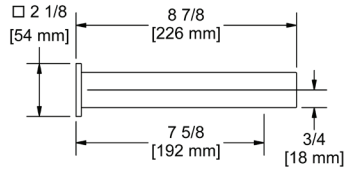

PXTQ80 Paradox™ Wall Mount Tub Spout

PXTQ80	C	BK	BG
	398	538	597

- 1/2" copper slip fit inlet
- Metal Construction

RF80 Reflet™ Wall Mount Tub Spout