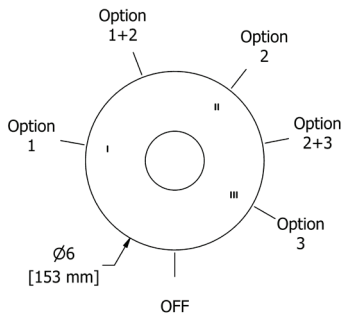

TPXTM45 (Shared) Paradox™ 1/2" Therm & Pressure Balance Trim With 5 Functions

	C	BK	BG
TPXTM45	608	821	912

- Combines both thermostatic and pressure balance technologies
- "Set it and forget it" temperature control
- 3 dedicated functions and 2 shared functions
- Temp. & volume control with diverter at 6.3 GPM/24 LPM at 60 PSI
- Rough-in valve sold separately:
  - —Order R45 rough-in valve: $328
- Extension kits available, 1 1/4" EXT23KIT114 and 3/4" EXT23KIT34

TPXTQ45 (Shared) Paradox™ 1/2" Therm & Pressure Balance Trim With 5 Functions

	C	BK	BG
TPXTQ45	608	821	912

- Combines both thermostatic and pressure balance technologies
- "Set it and forget it" temperature control
- 3 dedicated functions and 2 shared functions
- Temp. & volume control with diverter at 6.3 GPM/24 LPM at 60 PSI
- Rough-in valve sold separately:
  - —Order R45 rough-in valve: $328
- Extension kits available, 1 1/4" EXT23KIT114 and 3/4" EXT23KIT34

PX3 Paradox™ Toilet Paper Holder

	C	BN	BK	BG
PX3	138	187	187	207

- There's no need to compromise on design in this essential space

PX0 Paradox™ Robe Hook

	C	BN	BK	BG
PX0	118	160	160	177

- Holds one robe or towel close to your shower or bathing space

PX7 Paradox™ Towel Ring

	C	BN	BK	BG
PX7	158	214	214	237

- Elegantly display bath towels in a coordinated fashion with other accessories