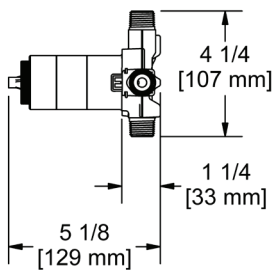

R45 1/2" Therm & Pressure Balance Rough-in Valve With up to 5 Functions

Connection	$
R45	328
R45-EX	328
R45-SPEX	328

- Combines both thermostatic and pressure balance technologies
- Temperature and volume control with diverter
- Up to 5 functions
- 6.3 GPM/24.9 LPM at 60 PSI
- Inlet connections: 1/2" NPT, PEX (SPEX), Expansion Pex (EX)
- Must order TXX45 (shared) or TXX47 (no share) trim
- 1 1/4" R23 extension kit available, order EXT23KIT114: $78
- 3/4" R23 extension kit available, order EXT23KIT34: $48