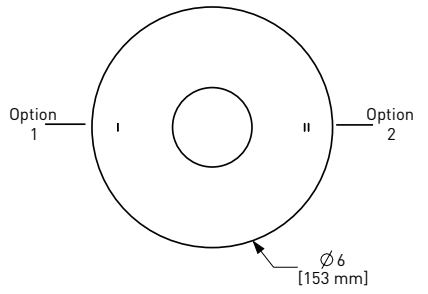

NB80 Nibi™ Wall Mount Tub Spout

	C	BN	BK	BG
NB80	278	376	376	417

- 1/2" copper slip fit inlet
- Metal Construction

TNB51 Nibi™ 1/2" Pressure Balance Trim

	C	BN	BK	BG
TNB51	348	470	470	522

- Bottom outlet compatible with diverter tub spout
- 1 function
- Temp. & volume control at 5.8 GPM/22 LPM at 60 PSI
- Rough-in valve sold separately:
  - —Order R51 rough-in valve: $184
- Extension kits available, 1 1/4" EXT51KIT114 and 3/4" EXT51KIT34

TNB44 (No Share) Nibi™ 1/2" Therm & Pressure Balance Trim With 2 Functions

	C	BN	BK	BG
TNB44	658	889	889	987

- Combines both thermostatic and pressure balance technologies
- "Set it and forget it" temperature control
- 2 dedicated functions (CEC compliant)
- Temp. & volume control with diverter at 6.3 GPM/24 LPM at 60 PSI
- Rough-in valve sold separately:
  - —Order R23 rough-in valve: $266
- Extension kits available, 1 1/4" EXT23KIT114 and 3/4" EXT23KIT34

TNB23 (Shared) Nibi™ 1/2" Therm & Pressure Balance Trim With 3 Functions

	C	BN	BK	BG
TNB23	658	889	889	987

- Combines both thermostatic and pressure balance technologies
- "Set it and forget it" temperature control
- 2 dedicated functions and 1 shared function
- Temp. & volume control with diverter at 6.3 GPM/24 LPM at 60 PSI
- Rough-in valve sold separately:
  - —Order R23 rough-in valve: $266
- Extension kits available, 1 1/4" EXT23KIT114 and 3/4" EXT23KIT34

TNB47 (No Share) Nibi™ 1/2" Therm & Pressure Balance Trim With 3 Functions

	C	BN	BK	BG
TNB47	658	889	889	987