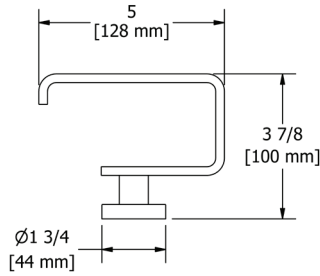

PX3 Paradox™ Toilet Paper Holder

	C	BN	BK	BG
PX3	138	187	187	207

- There's no need to compromise on design in this essential space