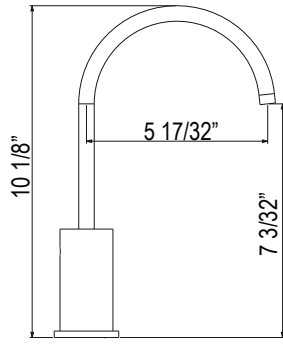

GKIT7545 Lux™ Hot Water Dispenser, Tank And Filter Kit

Handle	APC	PN	MB
GKIT7545LM _ -2	2042	2224	2224

- 0.5 GPM/1.9 LPM at 45 PSI (CEC compliant)
- 3/8" speedway compression
- For replacement filter cartridge, order U.PRF1: $168
- Includes the Perrin & Rowe® U.1998 high performance hot water tank and U.1106 filter system

G7545 Lux™ Hot Water Dispenser

Handle	APC	PN	MB
G7545LM _ -2	518	700	700

- 1.2 GPM/4.5 LPM at 45 PSI (CEC compliant)
- 3/8" speedway compression
- Only compatible with the Perrin & Rowe U.1998 high performance hot water tank and U.1106 filter system
- Does not work with ISE tank systems