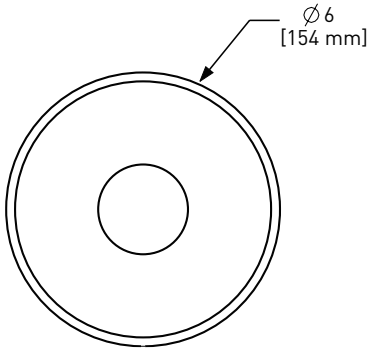

TAA51 Arca™ 1/2" Pressure Balance Trim

	C	PN	BN	BK	BG
TAA51	348	470	470	470	522

- Bottom outlet compatible with diverter tub spout
- 1 function
- Temp. & volume control at 5.8 GPM/22 LPM at 60 PSI
- Rough-in valve sold separately:
  - —Order R51 rough-in valve: $184
- Extension kits available, 1 1/4" EXT51KIT114 and 3/4" EXT51KIT34