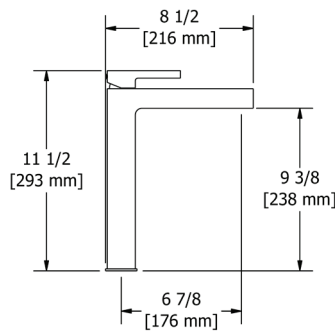

PXL01 Paradox™ Single Handle Tall Lavatory Faucet