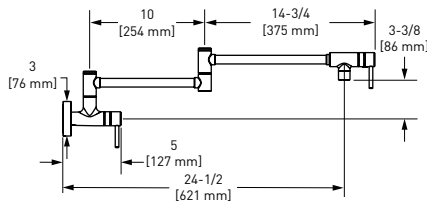

AZ400 Azure™ Bridge Pull-Down Kitchen Faucet With C-Spout

	C	SS	PN	BK	BG
AZ400	1118	1510	1510	1510	1677

- Boomerang™ pull-down technology seamlessly integrates sprayer into the spout while returning it quickly and easily to the sprayer's original position
- Dual-spray functionality with stream and spray settings
- 1.5 GPM/5.69 LPM at 60 PSI (CEC compliant)
- 3/8" speedway compression

AZ601 Azure™ Bar/Food Prep Kitchen Faucet With C-Spout

	C	SS	PN	BK	BG
AZ601	398	538	538	538	597

- Single-spray functionality
- 1.8 GPM/6.8 LPM at 60 PSI (CEC compliant)
- 3/8" speedway compression

AZ900 Azure™ Pot Filler

	C	SS	PN	BK	BG
AZ900	1328	1793	1793	1793	1992

- Dual handle shut-offs, one at the wall and one at the outlet
- Folds away when not in use
- 5.5 GPM/20.8 LPM at 60 PSI
- 1/2" female NPT inlet

AZ701 Azure™ Filter Kitchen Faucet

	C	SS	PN	BK	BG
AZ701	398	538	538	538	597

- May be used with HRK-2000 inline filter system
- Not suitable for reverse osmosis systems or instant hot systems
- 1.2 GPM/4.5 LPM at 60 PSI (CEC compliant)
- 3/8" speedway compression

TN731 Transitional Reverse Osmosis Beverage Faucet

	C	SS	PN	BK	US4
TN731	598	808	808	808	897

- Available Spring 2026
- 1.5 GPM/5.69 LPM at 60 PSI (CEC compliant)
- 3/8" speedway inlet connection
- Can be paired with 3/8" connection reverse osmosis filtration systems