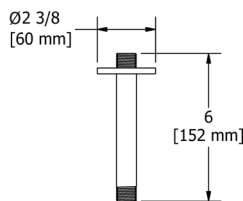

C	PN	BN	BK	BG
508	88	119	119	119	132

- Escutcheon included
- 1/2" male outlet; 1/2" male NPT inlet

558 6" Ceiling Mount Shower Arm