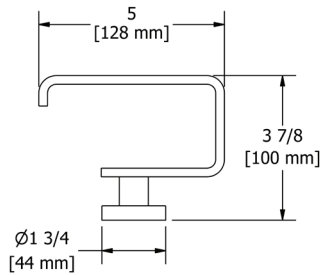

PX3 Paradox™ Toilet Paper Holder

	C	BN	BK	BG
PX3	138	187	187	207

- There's no need to compromise on design in this essential space