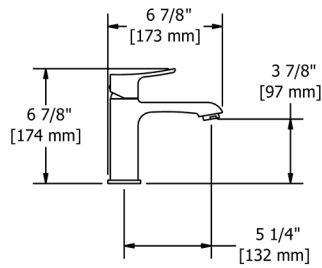

ZS01 Zendo™ Single Handle Lavatory Faucet

	C	BN	BK
ZS01	608	821	821

- 1.2 GPM/4.5 LPM at 60 PSI (WaterSense and CEC compliant)
- 3/8" speedway compression
- Push drain included with faucet

ZL01 Zendo™ Single Handle Tall Lavatory Faucet