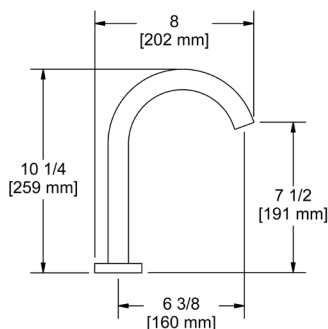

RU19 Riu™ 3-Hole Deck Mount Tub Filler

Handle	C	PN	BN	BK	BG
RU19	1058	1429	1429	1429	1587

- Single-function anti-calcium handshower at 1.8 GPM/6.8 LPM at 60 PSI
- 7.1 GPM/27 LPM at 60 PSI
- 1/2" male NPT inlet
- No additional rough-in valve required to install