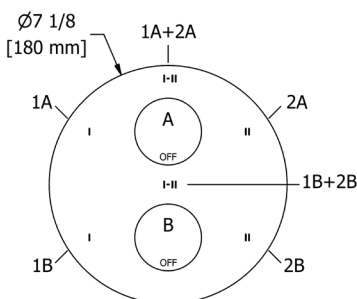

Handle	C	PN	BN
TMMRD46J	1138	1537	1537

- Combines both thermostatic and pressure balance technologies
- 2 temperature and volume controls with diverters
- 4 dedicated functions and 2 shared functions
- Rough-in valve sold separately:
  - —Order R46 rough-in valve: $441