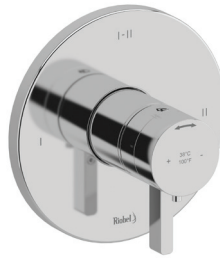

TPXTM23 (Shared) Paradox™ 1/2" Therm & Pressure Balance Trim With 3 Functions

TPXTM23	C	BK	BG
	608	821	912

- Combines both thermostatic and pressure balance technologies
- "Set it and forget it" temperature control
- 2 dedicated functions and 1 shared function
- Temp. & volume control with diverter at 6.3 GPM/24 LPM at 60 PSI
- Rough-in valve sold separately:
  - —Order R23 rough-in valve: $266
- Extension kits available, 1 1/4" EXT23KIT114 and 3/4" EXT23KIT34