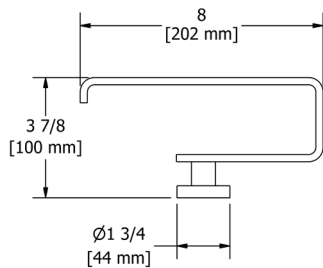

PX7 Paradox™ Towel Ring

	C	BN	BK	BG
PX7	158	214	214	237

- Elegantly display bath towels in a coordinated fashion with other accessories