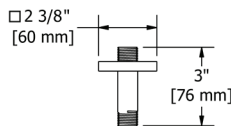

C	PN	BN	BG
519	108	146	146	162

- Escutcheon included
- 1/2" male outlet; 1/2" male NPT inlet

508 6" Ceiling Mount Shower Arm