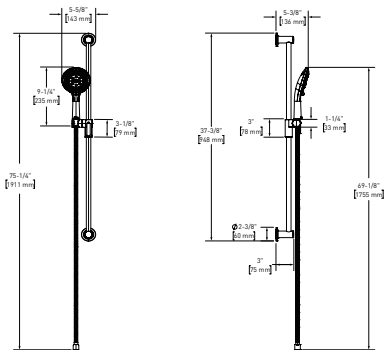

### 4871 Handshower Set With 36" Slide Bar and 5-Function Handshower

	C	PN	BN	BK
4871 _	188	254	254	254

- 4375 5-function handshower
- 59" (150 cm) shower hose with 2 check valves
- 1.8 GPM/6.8 LPM at 80 PSI (WaterSense and CEC compliant)
- Ø 3/4" (19mm) slide bar