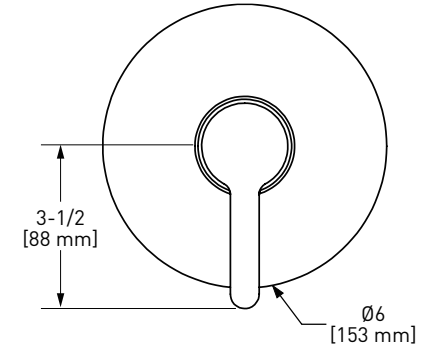

TNB51 Nibi™ 1/2" Pressure Balance Trim

	C	BN	BK	BG
TNB51	348	470	470	522