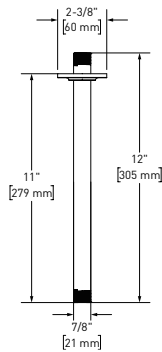

C	PN	BN	BK
586	69	94	94	94

- Escutcheon included
- 1/2" male outlet; 1/2" male NPT inlet
- Complements Authentica™ collection