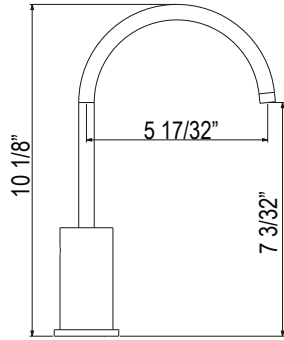

TN731 Transitional Reverse Osmosis Beverage Faucet

NEW

	C	SS	PN	BK	US4
TN731	598	808	808	808	897

- Available Spring 2026
- 1.5 GPM/5.69 LPM at 60 PSI (CEC compliant)
- 3/8" speedway inlet connection
- Can be paired with 3/8" connection reverse osmosis filtration systems

GKIT7545 Lux™ Hot Water Dispenser, Tank And Filter Kit

Handle	APC	PN	MB
GKIT7545LM -2	2042	2224	2224

- 0.5 GPM/1.9 LPM at 45 PSI (CEC compliant)
- 3/8" speedway compression
- For replacement filter cartridge, order U.PRF1: $168
- Includes the Perrin & Rowe® U.1998 high performance hot water tank and U.1106 filter system

G7545 Lux™ Hot Water Dispenser

Handle	APC	PN	MB
G7545LM -2	518	700	700

- 1.2 GPM/4.5 LPM at 45 PSI (CEC compliant)
- 3/8" speedway compression
- Only compatible with the Perrin & Rowe U.1998 high performance hot water tank and U.1106 filter system
- Does not work with ISE tank systems