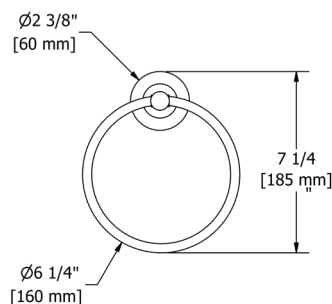

ST7 Star Towel Ring

	C	PN	BN	BK	BG
ST7	168	227	227	227	252

- Elegantly display bath towels in a coordinated fashion with other accessories

ST5 Star 24" Towel Bar