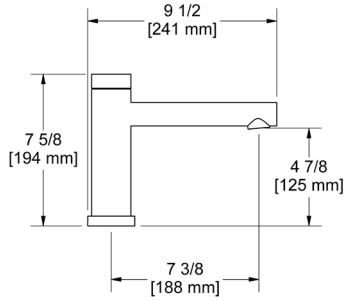

TGS10 GS 3-Hole Deck Mount Tub Filler Trim

TGS10	C	BK
	708	956

- Single-function anti-calcium handshower at 1.8 GPM/6.8 LPM at 60 PSI
- 8.7 GPM/33 LPM at 60 PSI
- Rough-in valve sold separately:
  - —Order RHTB deck mount tub filler rough-in valve: $248