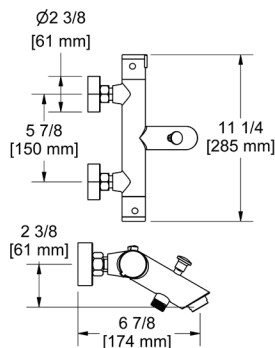

CSTM81 1/2" Thermostatic External Bar With Diverter and Tub Spout

CSTM81	C
	608

- 4.8 GPM/18.1 LPM at 60 PSI
- 3/4" female NPT inlet