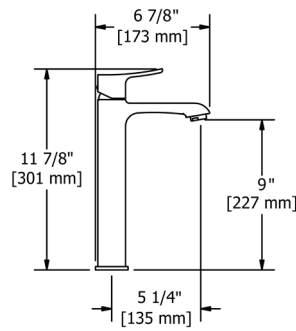

C	BN	BK
ZL01	768	1037	1037

- 1.2 GPM/4.5 LPM at 60 PSI (WaterSense and CEC compliant)
- 3/8" speedway compression
- Drain sold separately, see Lavatory Drain tab for pricing

SEE LAVATORY DRAINS TAB FOR PRICING