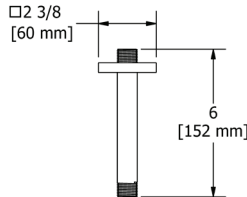

C	PN	BN	BK	BG
518	108	146	146	146	162

- Escutcheon included
- 1/2" male outlet; 1/2" male NPT inlet

548 7" Ceiling Mount Shower Arm