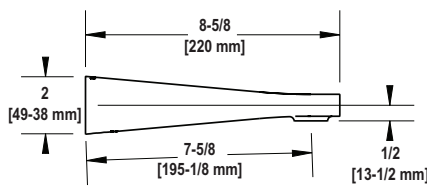

OD80 Ode™ Wall Mount Tub Spout

	C	BN	BK	BG
OD80	298	403	403	447

- 1/2" copper slip fit inlet
- Metal Construction