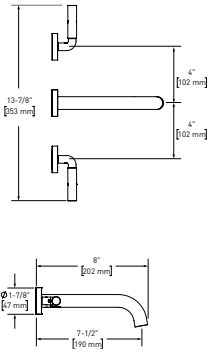

C

PN

BN

BK

BG

TRU03 Riu™ Wall Mount Lavatory Faucet Trim

	C	PN	BN	BK	BG
TRU03L	528	713	713	713	792

- 1.2 GPM/4.5 LPM at 60 PSI (WaterSense and CEC compliant)
- Drain sold separately, see Lavatory Drain tab for pricing.
- Rough-in valve sold separately
  —Order RH08WM wall rough-in valve: $328

TRU360 Riu™ Wall Mount 360° Lavatory Faucet Trim

NEW

	C	PN	BN	BK	BG
TRU360	460	621	621	621	690
TRU360KN	460	621	621	621	690

- 3-point handle installation (right, top, left)
- 1.2 GPM/4.5 LPM at 60 PSI (WaterSense and CEC compliant)
- Drain sold separately, see Lavatory Drain tab for pricing.
- Rough-in valve sold separately:
  —Order RH360 rough-in valve: $235
- Extension kit available, 3/4" EXT360KIT34

SEE LAVATORY DRAINS TAB FOR PRICING

DB140

DL140

DB170

DL170

DB160

DL160

DB150

DL150

P170

D0170

TRU39 Riu™ Thermostatic Single Hole Floor Mount Tub Filler Trim

Handle	C	PN	BN	BK	BG
TRU39	1558	1818	2104	2104	2337

- Single-function anti-calcium handshower at 1.8 GPM/6.8 LPM at 60 PSI
- 2 check valves
- 6 GPM/23 LPM at 60 PSI
- Rough-in valve sold separately:
  —Order RHFS-ST floor mount tub filler rough-in valve: $298
  —Order RHBX-ST floor mount tub filler rough-in valve for concrete floor installation: $512

RU19 Riu™ 3-Hole Deck Mount Tub Filler

Handle	C	PN	BN	BK	BG
RU19	1058	1429	1429	1429	1587

- Single-function anti-calcium handshower at 1.8 GPM/6.8 LPM at 60 PSI
- 7.1 GPM/27 LPM at 60 PSI
- 1/2" male NPT inlet
- No additional rough-in valve required to install