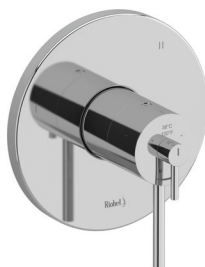

TGS47	C	BK
	548	740

- Combines both thermostatic and pressure balance technologies
- "Set it and forget it" temperature control
- 3 dedicated functions (CEC compliant)
- Temp. & volume control with diverter at 5 GPM/19 LPM at 60 PSI
- Rough-in valve sold separately:
  - —Order R45 rough-in valve: $328
- Extension kits available, 1 1/4" EXT23KIT114 and 3/4" EXT23KIT34

TGS45 (Shared) GS 1/2" Therm & Pressure Balance Trim With 5 Functions