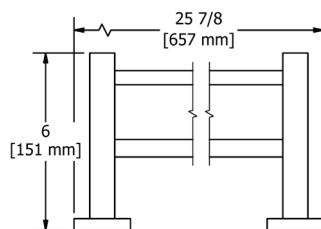

ZO6 Zendo™ Double 24" Towel Bar

	C	BN	BK
ZO6	288	389	389

- Length cannot be cut down