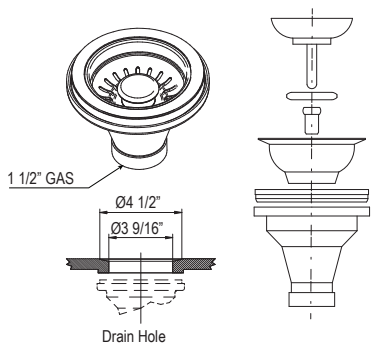

### 736 Basket Strainer

	ROHL	APC
736		188

- Fits standard 3 1/2" diameter drain openings
- Standard 1 1/2" male connection to drain plumbing
- Shorter mounting screws available for metal sinks, part #737SCREW23: \$53