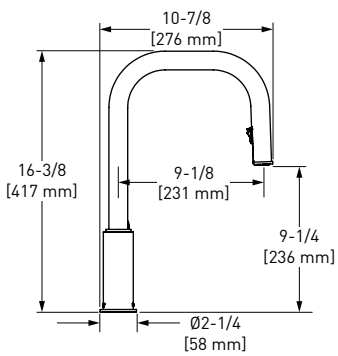

AA211 Arca™ Pull-Down Touchless Kitchen Faucet With C-Spout

	C	SS	PN	BK	US4
AA211	1150	1553	1553	1553	1725

- 3" (7.62 cm) activation range and 2 minute auto shut-off
- Boomerang™ pull-down technology seamlessly integrates sprayer into the spout while returning it quickly and easily to the sprayer's original position
- Dual-spray functionality with stream and spray settings
- Allows for mechanical and touchless activation
- 1.5 GPM/5.69 LPM at 60 PSI (CEC compliant)
- 3/8" speedway compression
- Powered by 6 AA batteries (included) or order optional AC adapter with power splitter U.CC80AC: $178

AA101 Arca™ Pull-Down Kitchen Faucet With Single Spray

	C	SS	PN	BK	US4
AA101	706	954	954	954	1059

- Single-spray functionality
- 1.8 GPM/6.8 LPM at 60 PSI (CEC compliant)
- 3/8" speedway compression

AA201 Arca™ Pull-Down Kitchen Faucet With C-Spout

	C	SS	PN	BK	US4
AA201	766	1035	1035	1035	1149

- Boomerang™ pull-down technology seamlessly integrates sprayer into the spout while returning it quickly and easily to the sprayer's original position
- Dual-spray functionality with stream and spray settings
- 1.8 GPM/6.8 LPM at 60 PSI (CEC compliant)
- 3/8" speedway compression

AASQ201 Arca™ Pull-Down Kitchen Faucet With U-Spout

	C	SS	PN	BK	US4
AASQ201	766	1035	1035	1035	1149

- Boomerang™ pull-down technology seamlessly integrates sprayer into the spout while returning it quickly and easily to the sprayer's original position
- Dual-spray functionality with stream and spray settings
- 1.8 GPM/6.8 LPM at 60 PSI (CEC compliant)
- 3/8" speedway compression

AA601 Arca™ Bar/Food Prep Kitchen Faucet With C-Spout

	C	SS	PN	BK	US4
AA601	478	646	646	646	717

- Single-spray functionality
- 1.8 GPM/6.8 LPM at 60 PSI (CEC compliant)
- 3/8" speedway compression