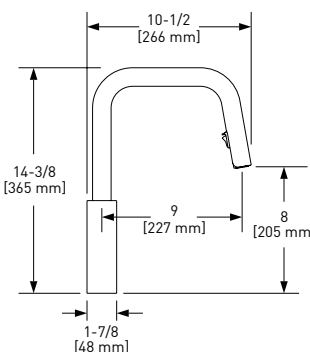

LTSQ201 Lateral™ Pull-Down Kitchen Faucet With U-Spout

	C	SS	BK	BG
LTSQ201	688	929	929	1032

- Boomerang™ pull-down technology seamlessly integrates sprayer into the spout while returning it quickly and easily to the sprayer's original position
- Dual-spray functionality with stream and spray settings
- 1.8 GPM/6.8 LPM at 60 PSI (CEC compliant)
- 3/8" speedway compression