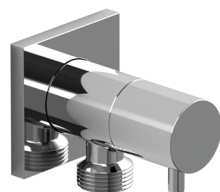

C	BN	BK	BG	US4
760	188	254	254	282	282

- Adjustable
- 1/2" male outlet; 1/2" female NPT inlet
- Metal Construction