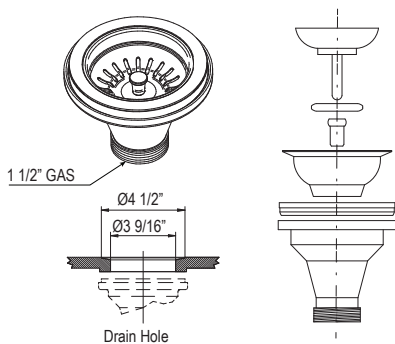

733 Basket Strainer