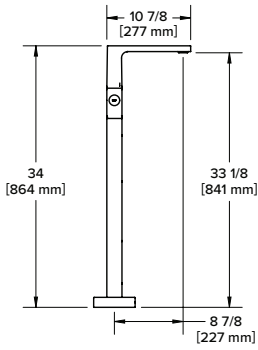

TOD39 Ode™ Thermostatic Single Hole Floor Mount Tub Filler Trim

	C	BN	BK	BG
TOD39	2138	2887	2887	3207

- Single-function anti-calcium handshower at 1.8 GPM/6.8 LPM at 60 PSI
- 2 check valves
- 6 GPM/23 LPM at 60 PSI
- Rough-in valve sold separately:
  - —Order RHFS-ST floor mount tub filler rough-in valve: $298
  - —Order RHBX-ST floor mount tub filler rough-in valve for concrete floor installation: $512