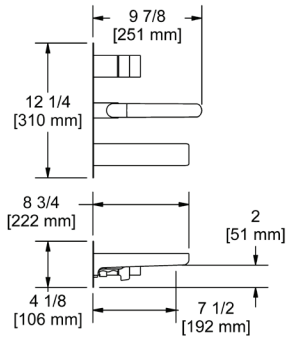

TPB21 Parabola™ Wall Mount Thermostatic/Pressure Balance Tub Filler Trim

	C	BK	BG
TPB21	1168	1577	1752

- Thermostatic & pressure balance
- Single-function anti-calcium handshower at 1.8 GPM/6.8 LPM at 60 PSI
- 5.4 GPM/19.4 LPM at 60 PSI
- Rough-in valve sold separately:
  - —Order RH21 wall mount tub filler rough-in valve: $355

PB80 Parabola™ Wall Mount Tub Spout

	C	BK	BG
PB80	318	430	477

- 1/2" copper slip fit inlet
- Metal Construction