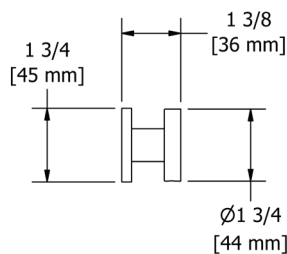

TPXTM45 (Shared) Paradox™ 1/2" Therm & Pressure Balance Trim With 5 Functions

	C	BK	BG
TPXTM45	608	821	912

- Combines both thermostatic and pressure balance technologies
- "Set it and forget it" temperature control
- 3 dedicated functions and 2 shared functions
- Temp. & volume control with diverter at 6.3 GPM/24 LPM at 60 PSI
- Rough-in valve sold separately:
  - —Order R45 rough-in valve: $328
- Extension kits available, 1 1/4" EXT23KIT114 and 3/4" EXT23KIT34

TPXTQ45 (Shared) Paradox™ 1/2" Therm & Pressure Balance Trim With 5 Functions

	C	BK	BG
TPXTQ45	608	821	912

- Combines both thermostatic and pressure balance technologies
- "Set it and forget it" temperature control
- 3 dedicated functions and 2 shared functions
- Temp. & volume control with diverter at 6.3 GPM/24 LPM at 60 PSI
- Rough-in valve sold separately:
  - —Order R45 rough-in valve: $328
- Extension kits available, 1 1/4" EXT23KIT114 and 3/4" EXT23KIT34

PX3 Paradox™ Toilet Paper Holder

	C	BN	BK	BG
PX3	138	187	187	207

- There's no need to compromise on design in this essential space

PX0 Paradox™ Robe Hook

	C	BN	BK	BG
PX0	118	160	160	177

- Holds one robe or towel close to your shower or bathing space

PX7 Paradox™ Towel Ring

	C	BN	BK	BG
PX7	158	214	214	237

- Elegantly display bath towels in a coordinated fashion with other accessories