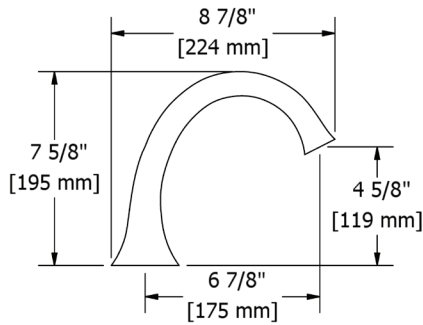

ED12 Edge™ 4-Hole Deck Mount Tub Filler