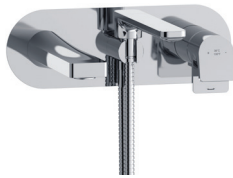

TOD21
P.137