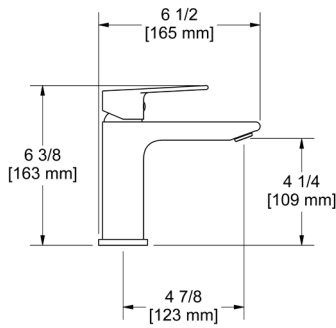

FRS01 Fresk™ Single Handle Lavatory Faucet

	C	BN	BK
FRS01	498	673	673

- 1.2 GPM/4.5 LPM at 60 PSI (WaterSense and CEC compliant)
- 3/8" speedway compression
- Push drain included with faucet

FRL01 Fresk™ Single Handle Tall Lavatory Faucet