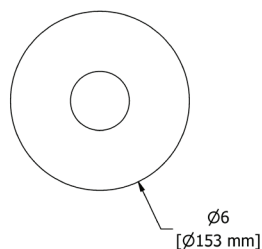

C	BK	BG
TPB51	418	565	627

- Bottom outlet compatible with diverter tub spout
- 1 function
- Temp. & volume control at 5.8 GPM/22 LPM at 60 PSI
- Rough-in valve sold separately:
  - —Order R51 rough-in valve: $184
- Extension kits available, 1 1/4" EXT51KIT114 and 3/4" EXT51KIT34