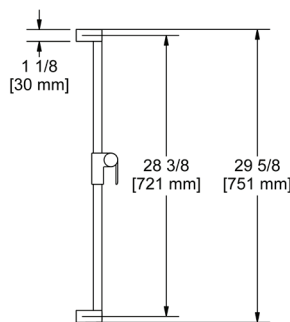

4854 30" Slide Bar

	C	BN	BK
4854	178	241	241

- Easy-Glide adjustable slider
- Rectangular slide bar 7/8" (22mm)