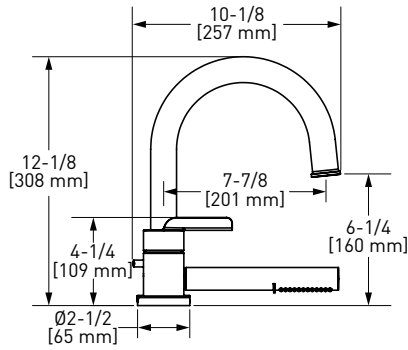

TAU10 Authentica™ 3-Hole Deck Mount Tub Filler Trim