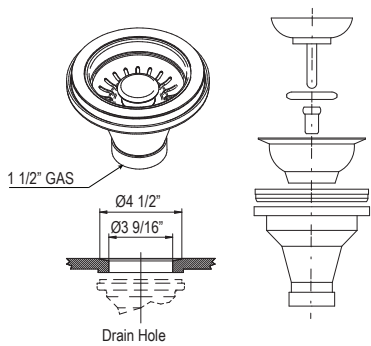

### 736 Basket Strainer

	ROHL	APC
736		188

- Fits standard 3 1/2" diameter drain openings
- Standard 1 1/2" male connection to drain plumbing
- Shorter mounting screws available for metal sinks, part #737SCREW23: \$53