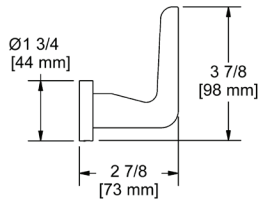

C	BK	BG
PB7	138	187	207

- Holds one robe or towel close to your shower or bathing space

PB5 Parabola™ 24" Towel Bar