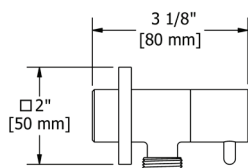

C	BN	BK	BG	US4
760	188	254	254	282	282

- Adjustable
- 1/2" male outlet; 1/2" female NPT inlet
- Metal Construction