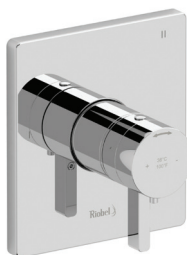

TPXTQ47 (No Share) Paradox™ 1/2" Therm & Pressure Balance Trim With 3 Functions

TPXTQ47	C	BK	BG
	608	821	912

- Combines both thermostatic and pressure balance technologies
- "Set it and forget it" temperature control
- 3 dedicated functions (CEC compliant)
- Temp. & volume control with diverter at 5 GPM/19 LPM at 60 PSI
- Rough-in valve sold separately:
  - —Order R45 rough-in valve: $328
- Extension kits available, 1 1/4" EXT23KIT114 and 3/4" EXT23KIT34