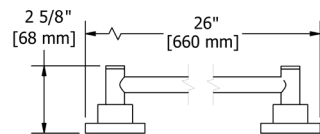

C	PN	BN	BK	BG
ST5	268	362	362	362	402

- Length cannot be cut down