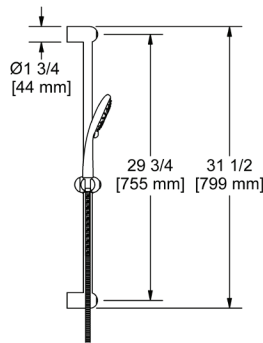

### 5063 Handshower Set With 31" Slide Bar and 4-Function Handshower

	C	BK
5063	258	349
5063 -WS	258	349

- 4363 4-function handshower
- 59" (150 cm) shower hose with 2 check valves
- Flow rate options at 60 PSI:
  - 2.0 GPM/7.6 LPM
  - For 1.8 GPM/6.8 LPM, order -WS version (WaterSense and CEC compliant)
- Ø 7/8" (22mm) slide bar