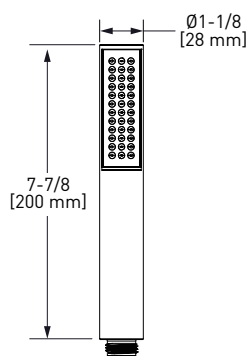

4392 Single Function Handshower

	C	PN	BN	BK	BG
4392	90	122	122	122	135

- 1 function
- 1.8 GPM/6.8 LPM at 80 PSI (WaterSense and CEC compliant)