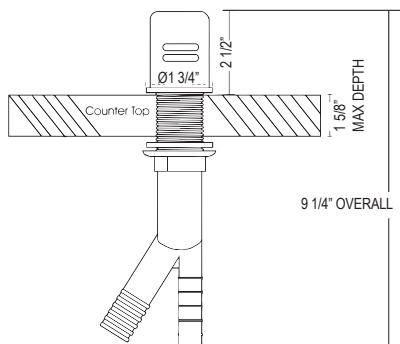

AG600 Air Gap

ROHL

	APC	SS	PN	MB	US4
AG600	128	173	160	173	192

- Prevents contaminated sink water from entering the dishwasher