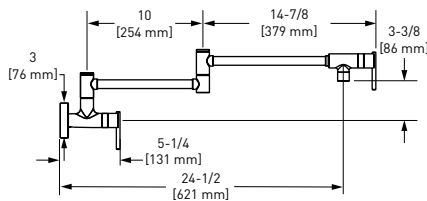

LT400 Lateral™ Bridge Pull-Down Kitchen Faucet With C-Spout

	C	SS	BK	BG
LT400	1168	1577	1577	1752

- Boomerang™ pull-down technology seamlessly integrates sprayer into the spout while returning it quickly and easily to the sprayer's original position
- Dual-spray functionality with stream and spray settings
- 1.8 GPM/6.8 LPM at 60 PSI (CEC compliant)
- 3/8" speedway compression

LT601 Lateral™ Bar/Food Prep Kitchen Faucet With C-Spout

	C	SS	BK	BG
LT601	448	605	605	672

- Single-spray functionality
- 1.8 GPM/6.8 LPM at 60 PSI (CEC compliant)
- 3/8" speedway compression

LT900 Lateral™ Pot Filler

	C	SS	BK	BG
LT900	1378	1861	1861	2067

- Dual handle shut-offs, one at the wall and one at the outlet
- Folds away when not in use
- 5.5 GPM/20.8 LPM at 60 PSI
- 1/2" female NPT inlet

AZ701 Azure™ Filter Kitchen Faucet

	C	SS	PN	BK	BG
AZ701	398	538	538	538	597

- May be used with HRK-2000 inline filter system
- Not suitable for reverse osmosis systems or instant hot systems
- 1.2 GPM/4.5 LPM at 60 PSI (CEC compliant)
- 3/8" speedway compression

TN731 Transitional Reverse Osmosis Beverage Faucet

	C	SS	PN	BK	US4
TN731	598	808	808	808	897

- Available Spring 2026
- 1.5 GPM/5.69 LPM at 60 PSI (CEC compliant)
- 3/8" speedway inlet connection
- Can be paired with 3/8" connection reverse osmosis filtration systems