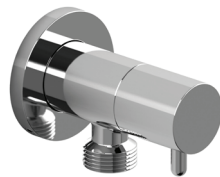

790 Handshower Outlet With Integrated Volume Control

	C	BN	BK	BG
790	188	254	254	282

- Adjustable
- 1/2" male outlet; 1/2" female NPT inlet
- Metal Construction

780 Handshower Outlet With Integrated Volume Control