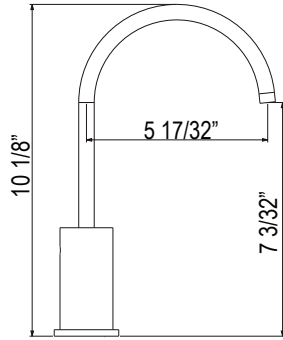

G7545 Lux™ Hot Water Dispenser

Handle	APC	PN	MB
G7545LM _ -2	518	700	700

- 1.2 GPM/4.5 LPM at 45 PSI (CEC compliant)
- 3/8" speedway compression
- Only compatible with the Perrin & Rowe U.1998 high performance hot water tank and U.1106 filter system
- Does not work with ISE tank systems

GKIT7545 Lux™ Hot Water Dispenser, Tank And Filter Kit

Handle	APC	PN	MB
GKIT7545LM _ -2	2042	2224	2224

- 0.5 GPM/1.9 LPM at 45 PSI (CEC compliant)
- 3/8" speedway compression
- For replacement filter cartridge, order U.PRF1: $168
- Includes the Perrin & Rowe® U.1998 high performance hot water tank and U.1106 filter system