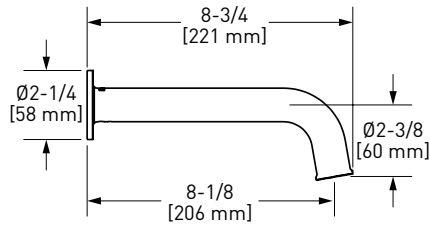

AU80 Authentica™ Wall Mount Tub Spout

	C	PN	BN	BK
AU80	178	241	241	241

- 1/2" copper slip fit inlet
- Metal Construction

ED80 Edge™ Wall Mount Tub Spout