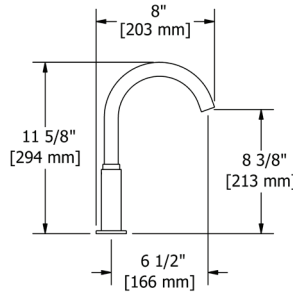

### LK101 Ludik™ Pull-Down Kitchen Faucet

	SS	BK
LK101	1213	1213

- Boomerang™ pull-down technology seamlessly integrates sprayer into the spout while returning it quickly and easily to the sprayer's original position
- Dual-spray functionality with stream and spray settings
- 1.6 GPM/6.1 LPM at 60 PSI (CEC compliant)
- 3/8" speedway compression