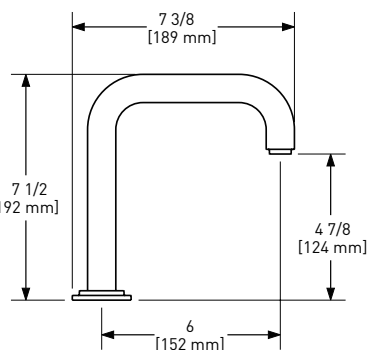

AASQ08 Arca™ Widespread Lavatory Faucet With U-Spout

	C	PN	BN	BK	BG
AASQ08	708	956	956	956	1062

- 1.2 GPM/4.5 LPM at 60 PSI (WaterSense and CEC compliant)
- 3/8" speedway compression
- Quick Connect system for easy installation
- Push drain included with faucet