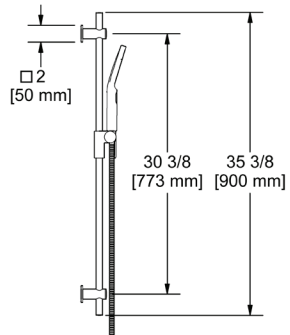

4835 Handshower Set With 36" Slide Bar and 3-Function Handshower

	C	BN	BK	US4
4835 _	548	740	740	822
4835 _-WS	548	740	740	822

- US4 finish order acceptance estimated Spring 2026
- 4365 3-function handshower
- 59" (150 cm) shower hose with 2 check valves
- Flow rate options at 60 PSI:
  - 2.0 GPM/7.6 LPM
  - For 1.8 GPM/6.8 LPM, order -WS version (WaterSense and CEC compliant)
- Ø 3/4" (19mm) slide bar