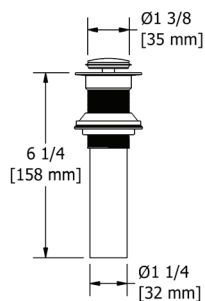

DL150 Lavatory Push Drain Without Overflow

	C	BN	BK
DL150	88	119	119

- 1 1/4" tailpiece