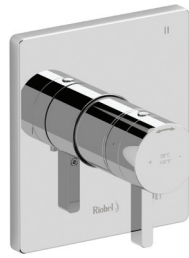

TPXTQ45 (Shared) Paradox™ 1/2" Therm & Pressure Balance Trim With 5 Functions

	C	BK	BG
TPXTQ45	608	821	912

- Combines both thermostatic and pressure balance technologies
- "Set it and forget it" temperature control
- 3 dedicated functions and 2 shared functions
- Temp. & volume control with diverter at 6.3 GPM/24 LPM at 60 PSI
- Rough-in valve sold separately:
  - —Order R45 rough-in valve: $328
- Extension kits available, 1 1/4" EXT23KIT114 and 3/4" EXT23KIT34