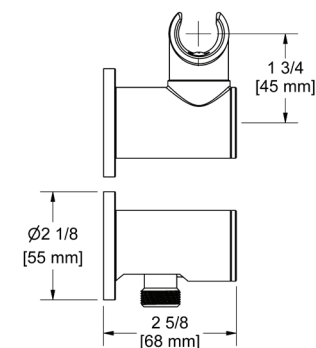

4950 Handshower Outlet With Holder