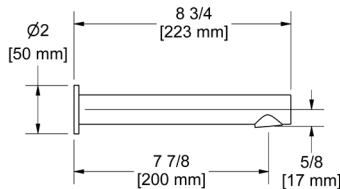

371 2-Function Body Spray

371	C	PN
	198	268

- Swivel directional control
- 2 functions
- 1.6 GPM/6.1 LPM at 60 PSI
- 1/2" female NPT inlet

344 2-Function Body Spray

344	C
	178

- Swivel directional control
- 2 functions
- 1.6 GPM/6.1 LPM at 60 PSI
- 1/2" female NPT inlet

847 Wall Mount Tub Spout

847	C
	178

- 1/2" copper slip fit inlet
- Metal Construction

867 Wall Mount Tub Spout

867	C	PN	BN	BK	BG
	158	214	214	214	237

- 1/2" copper slip fit inlet
- Metal Construction

870 Wall Mount Tub Spout

870	C	PN	BN	BK
	98	133	133	133

- 1/2" copper slip fit inlet