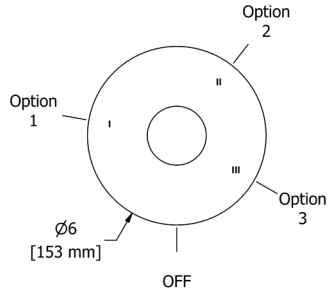

TRUTM47 (No Share) Riu™ 1/2" Therm & Pressure Balance Trim With 3 Functions

Handle	C	PN	BN	BK	BG
TRUTM47	608	821	821	821	912
TRUTM47KN	608	821	821	821	912

- Combines both thermostatic and pressure balance technologies
- "Set it and forget it" temperature control
- 3 dedicated functions (CEC compliant)
- Temp. & volume control with diverter at 5 GPM/19 LPM at 60 PSI
- Rough-in valve sold separately:
  - Order R45 rough-in valve: $328
- Extension kits available, 1 1/4" EXT23KIT114 and 3/4" EXT23KIT34

TRUTM45 (Shared) Riu™ 1/2" Therm & Pressure Balance Trim With 5 Functions