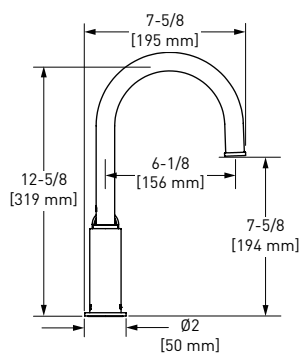

AA211 Arca™ Pull-Down Touchless Kitchen Faucet With C-Spout

	C	SS	PN	BK	US4
AA211	1150	1553	1553	1553	1725

- 3" (7.62 cm) activation range and 2 minute auto shut-off
- Boomerang™ pull-down technology seamlessly integrates sprayer into the spout while returning it quickly and easily to the sprayer's original position
- Dual-spray functionality with stream and spray settings
- Allows for mechanical and touchless activation
- 1.5 GPM/5.69 LPM at 60 PSI (CEC compliant)
- 3/8" speedway compression
- Powered by 6 AA batteries (included) or order optional AC adapter with power splitter U.CC80AC: $178

AA101 Arca™ Pull-Down Kitchen Faucet With Single Spray

	C	SS	PN	BK	US4
AA101	706	954	954	954	1059

- Single-spray functionality
- 1.8 GPM/6.8 LPM at 60 PSI (CEC compliant)
- 3/8" speedway compression

AA201 Arca™ Pull-Down Kitchen Faucet With C-Spout

	C	SS	PN	BK	US4
AA201	766	1035	1035	1035	1149

- Boomerang™ pull-down technology seamlessly integrates sprayer into the spout while returning it quickly and easily to the sprayer's original position
- Dual-spray functionality with stream and spray settings
- 1.8 GPM/6.8 LPM at 60 PSI (CEC compliant)
- 3/8" speedway compression

AASQ201 Arca™ Pull-Down Kitchen Faucet With U-Spout

	C	SS	PN	BK	US4
AASQ201	766	1035	1035	1035	1149

- Boomerang™ pull-down technology seamlessly integrates sprayer into the spout while returning it quickly and easily to the sprayer's original position
- Dual-spray functionality with stream and spray settings
- 1.8 GPM/6.8 LPM at 60 PSI (CEC compliant)
- 3/8" speedway compression

AA601 Arca™ Bar/Food Prep Kitchen Faucet With C-Spout

	C	SS	PN	BK	US4
AA601	478	646	646	646	717

- Single-spray functionality
- 1.8 GPM/6.8 LPM at 60 PSI (CEC compliant)
- 3/8" speedway compression