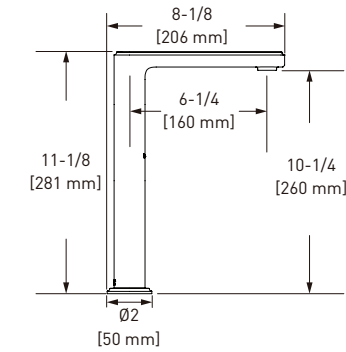

EQUINOX

FRESK

GS

MANIFESTO

MOMENTI

NIBI

ODE

PARABOLA

MFS01 Manifesto™ Single Handle Lavatory Faucet

	C	PN	BN	BK
MFS01	718	970	970	970

- 1.2 GPM/4.5 LPM at 60 PSI (WaterSense and CEC compliant)
- 3/8" speedway compression
- Push drain included with faucet

MFLO1 Manifesto™ Single Handle Tall Lavatory Faucet

	C	PN	BN	BK
MFLO1	918	1240	1240	1240

- 1.2 GPM/4.5 LPM at 60 PSI (WaterSense and CEC compliant)
- 3/8" speedway compression
- Drain sold separately, see Lavatory Drain tab for pricing

SEE LAVATORY DRAINS TAB FOR PRICING

MF08 Manifesto™ Widespread Lavatory Faucet With Low Spout

	C	PN	BN	BK
MF08+	918	1240	1240	1240
MF08L	918	1240	1240	1240

- 1.2 GPM/4.5 LPM at 60 PSI (WaterSense and CEC compliant)
- 3/8" speedway compression
- Quick Connect system for easy installation
- Push drain included with faucet

MFRD08 Manifesto™ Widespread Lavatory Faucet With C-Spout

	C	PN	BN	BK
MFRD08+	918	1240	1240	1240
MFRD08L	918	1240	1240	1240

- 1.2 GPM/4.5 LPM at 60 PSI (WaterSense and CEC compliant)
- 3/8" speedway compression
- Quick Connect system for easy installation
- Push drain included with faucet