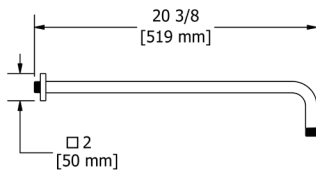

- Escutcheon included
- 1/2" male outlet; 1/2" male NPT inlet
- Complements Equinox™ collection

533 20" Wall Mount Shower Arm

	C	PN	BN	BK	BG
533	158	214	214	214	237