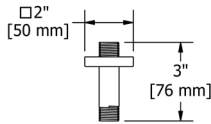

C	BN	BK
579	118	160	160

- Escutcheon included
- 1/2" male outlet; 1/2" male NPT inlet
- Complements Equinox™ collection

519 3" Ceiling Mount Shower Arm