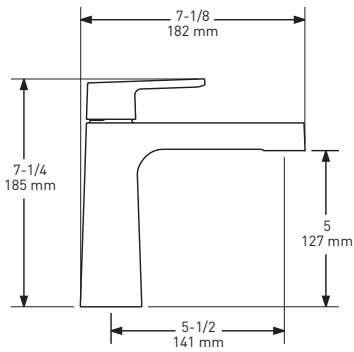

NBS01TH Nibi™ Single Handle Lavatory Faucet With Top Handle

	C	BN	BK	BG
NBS01TH	588	794	794	882

- 1.2 GPM/4.5 LPM at 60 PSI (WaterSense and CEC compliant)
- 3/8" speedway compression
- Push drain included with faucet

NBS01SH Nibi™ Single Handle Lavatory Faucet With Side Handle

	C	BN	BK	BG
NBS01SH	688	929	929	1032

- 1.2 GPM/4.5 LPM at 60 PSI (WaterSense and CEC compliant)
- 3/8" speedway compression
- Push drain included with faucet

NBL01 Nibi™ Single Handle Tall Lavatory Faucet

	C	BN	BK	BG
NBL01	898	1213	1213	1347

- 1.2 GPM/4.5 LPM at 60 PSI (WaterSense and CEC compliant)
- 3/8" speedway compression
- Drain sold separately, see Lavatory Drain tab for pricing

SEE LAVATORY DRAINS TAB FOR PRICING

NB08 Nibi™ Widespread Lavatory Faucet

	C	BN	BK	BG
NB08	768	1037	1037	1152

- 1.2 GPM/4.5 LPM at 60 PSI (WaterSense and CEC compliant)
- 3/8" speedway compression
- Push drain included with faucet