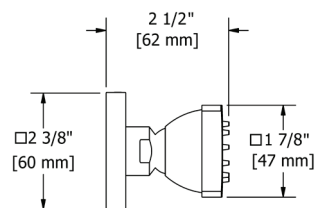

327 Single Function Body Spray

	C	PN	BN
327	138	187	187

- Swivel directional control
- 1 function
- Adjustable flow 0.5-1.3GPM / 2-6 LPM at 60 PSI
- 1/2" female NPT inlet

390 Single Function Body Spray

	C	PN	BN	BK	BG	US4
390	158	214	214	214	237	237

- Swivel directional control
- 1 function
- Adjustable flow 0.5-1.3GPM / 2-6 LPM at 60 PSI
- 1/2" female NPT inlet

337 Single Function Body Spray

	C	PN	BN
337	188	254	254

- Swivel directional control
- 1 function
- Adjustable flow 0.5-1.3GPM / 2-6 LPM at 60 PSI
- 1/2" female NPT inlet
- Complements Momenti™ collection and other transitional designs

377 Single Function Body Spray

	C	BN	US4
377	188	254	282

- Swivel directional control
- 1 function
- Adjustable flow 0.5-1.3GPM / 2-6 LPM at 60 PSI
- 1/2" female NPT inlet
- Complements Equinox™ collection

350 Single Function Body Spray

	C	PN	BN	BK	BG	US4
350	178	241	241	241	267	267

- Swivel directional control
- 1 function
- Adjustable flow 0.5-1.3GPM / 2-6 LPM at 60 PSI
- 1/2" female NPT inlet