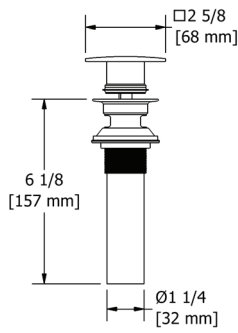

DB140 Lavatory Push Drain With Overflow

	C	BN	BG
DB140	138	187	207

- 1 1/4" tailpiece