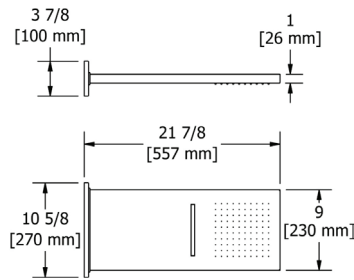

404 22" x 9" Waterfall and rain showerhead

404	C	PN	BN	BK	BG	US4
	1238	1672	1672	1672	1857	1857

- Rain and Cascade functions
- 2 functions
- 2.5 GPM/9.4 LPM at 60 PSI
- Two 1/2" female NPT inlets
- Rough-in valve included with purchase
- Metal Construction