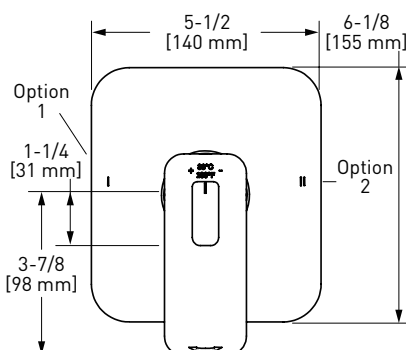

TEQ44N (No Share) Equinox™ 1/2" Therm & Pressure Balance Trim With 2 Functions

	C	BN	BK	US4
TEQ44N	608	821	821	912

- Combines both thermostatic and pressure balance technologies
- "Set it and forget it" temperature control
- 2 dedicated functions (CEC compliant)
- Temp. & volume control with diverter at 6.3 GPM/24 LPM at 60 PSI
- Rough-in valve sold separately:
  - —Order R23 rough-in valve: $266
- Extension kits available, 1 1/4" EXT23KIT114 and 3/4" EXT23KIT34