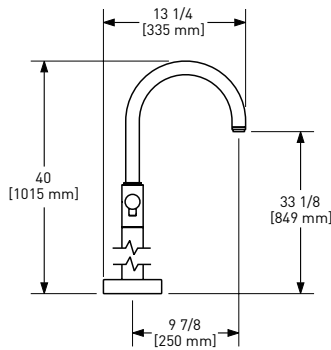

TAA39 Arca™ Thermostatic Single Hole Floor Mount Tub Filler Trim

	C	PN	BN	BK	BG
TAA39	2088	2819	2819	2819	3132

- Single-function anti-calcium handshower at 1.8 GPM/6.8 LPM at 60 PSI
- 2 check valves
- 6 GPM/23 LPM at 60 PSI
- Rough-in valve sold separately:
  - —Order RHFS-ST floor mount tub filler rough-in valve: $298
  - —Order RHBX-ST floor mount tub filler rough-in valve for concrete floor installation: $512