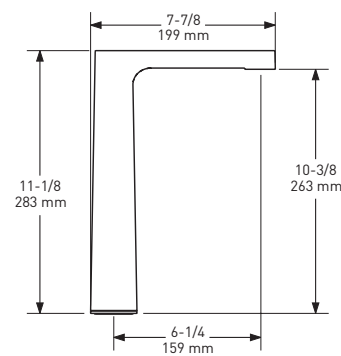

NBS01TH Nibi™ Single Handle Lavatory Faucet With Top Handle

	C	BN	BK	BG
NBS01TH	588	794	794	882

- 1.2 GPM/4.5 LPM at 60 PSI (WaterSense and CEC compliant)
- 3/8" speedway compression
- Push drain included with faucet

NBS01SH Nibi™ Single Handle Lavatory Faucet With Side Handle

	C	BN	BK	BG
NBS01SH	688	929	929	1032

- 1.2 GPM/4.5 LPM at 60 PSI (WaterSense and CEC compliant)
- 3/8" speedway compression
- Push drain included with faucet

NBL01 Nibi™ Single Handle Tall Lavatory Faucet

	C	BN	BK	BG
NBL01	898	1213	1213	1347

- 1.2 GPM/4.5 LPM at 60 PSI (WaterSense and CEC compliant)
- 3/8" speedway compression
- Drain sold separately, see Lavatory Drain tab for pricing

SEE LAVATORY DRAINS TAB FOR PRICING

NB08 Nibi™ Widespread Lavatory Faucet

	C	BN	BK	BG
NB08	768	1037	1037	1152

- 1.2 GPM/4.5 LPM at 60 PSI (WaterSense and CEC compliant)
- 3/8" speedway compression
- Push drain included with faucet