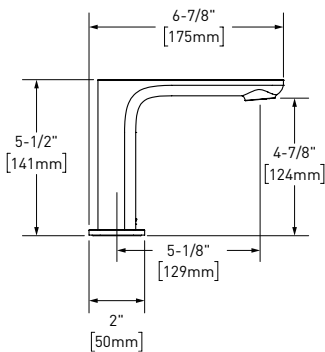

EQS01SH Equinox™ Single Handle Lavatory Faucet With Side Handle

	C	BN	BK	US4
EQS01SH	628	848	848	942

- 1.2 GPM/4.5 LPM at 60 PSI (WaterSense and CEC compliant)
- 3/8" speedway compression
- Push drain included with faucet