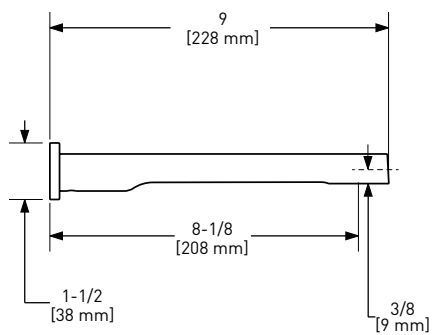

NB80 Nibi™ Wall Mount Tub Spout

	C	BN	BK	BG
NB80	278	376	376	417

- 1/2" copper slip fit inlet
- Metal Construction