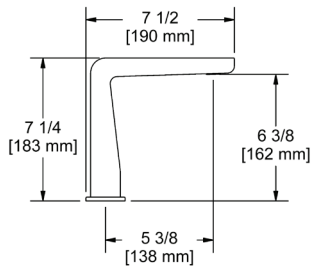

PBS01 Parabola™ Single Handle Lavatory Faucet

	C	BK	BG
PBS01	708	956	1062

- 1.2 GPM/4.5 LPM at 60 PSI (WaterSense and CEC compliant)
- 3/8" speedway compression
- Push drain included with faucet

PBL01 Parabola™ Single Handle Tall Lavatory Faucet