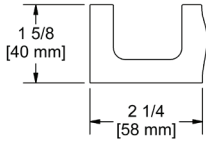

RF0 Reflet™ Robe hook

	C	BN	BG
RF0	118	160	177

- Holds one robe or towel close to your shower or bathing space

RF7 Reflet™ Towel Hook

	C	BN	BG
RF7	198	268	297