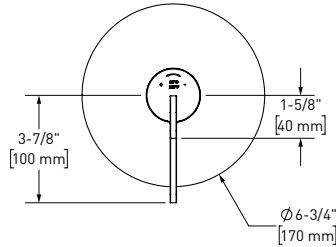

C	PN	BN	BK
TAU45	598	808	808	808

- Combines both thermostatic and pressure balance technologies
- "Set it and forget it" temperature control
- 3 dedicated functions and 2 shared functions
- Temp. & volume control with diverter at 6.3 GPM/24 LPM at 60 PSI
- Rough-in valve sold separately:
  - —Order R45 rough-in valve: $328
- Extension kits available, 1 1/4" EXT23KIT114 and 3/4" EXT23KIT34

AU3 Authentica™ Toilet Paper Holder