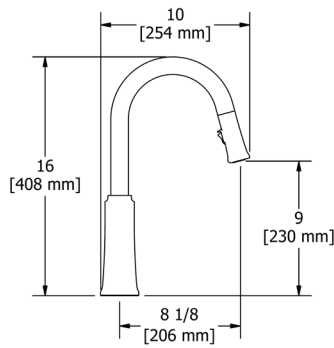

TTRD101 Trattoria™ Pull-Down Kitchen Faucet With C-Spout

	C	SS	BK	BG
TTRD101	738	997	997	1107

- Boomerang™ pull-down technology seamlessly integrates sprayer into the spout while returning it quickly and easily to the sprayer's original position
- Dual-spray functionality with stream and spray settings
- 1.5 GPM/5.69 LPM at 60 PSI (CEC compliant)
- 3/8" speedway compression