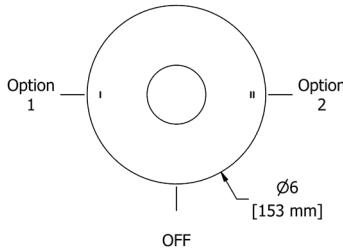

Handle	C	PN	BN	BK	BG
TRUTM44	608	821	821	821	912
TRUTM44KN	608	821	821	821	912

- Combines both thermostatic and pressure balance technologies
- "Set it and forget it" temperature control
- 2 dedicated functions (CEC compliant)
- Temp. & volume control with diverter at 6.3 GPM/24 LPM at 60 PSI
- Rough-in valve sold separately:
  - —Order R23 rough-in valve: $266
- Extension kits available, 1 1/4" EXT23KIT114 and 3/4" EXT23KIT34

TRUTM23 (Shared) Riu™ 1/2" Therm & Pressure Balance Trim With 3 Functions