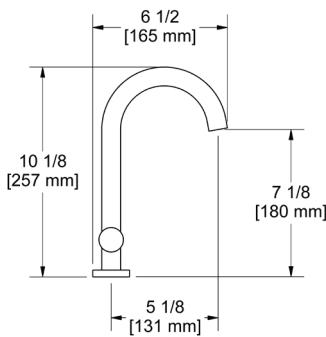

AZ701 Azure™ Filter Kitchen Faucet

	C	SS	BK	BG
AZ701	398	538	538	597

- May be used with HRK-2000 inline filter system
- Not suitable for reverse osmosis systems or instant hot systems
- 1.2 GPM/4.5 LPM at 60 PSI (CEC compliant)
- 3/8" speedway compression