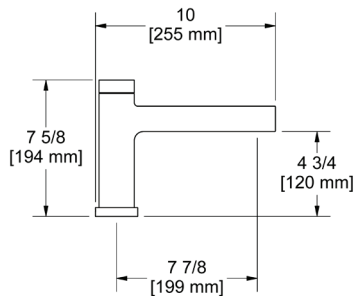

TPX10 Paradox™ 3-Hole Deck Mount Tub Filler Trim

	C	BK
TPX10	818	1105

- Single-function anti-calcium handshower at 1.8 GPM/6.8 LPM at 60 PSI
- 8.7 GPM/33 LPM at 60 PSI
- Rough-in valve sold separately:
  - —Order RHTB deck mount tub filler rough-in valve: $248