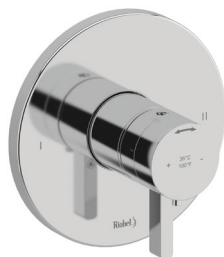

C	BK	BG
TPXTM44	608	821	912

- Combines both thermostatic and pressure balance technologies
- "Set it and forget it" temperature control
- 2 dedicated functions (CEC compliant)
- Temp. & volume control with diverter at 6.3 GPM/24 LPM at 60 PSI
- Rough-in valve sold separately:
  - —Order R23 rough-in valve: $266
- Extension kits available, 1 1/4" EXT23KIT114 and 3/4" EXT23KIT34