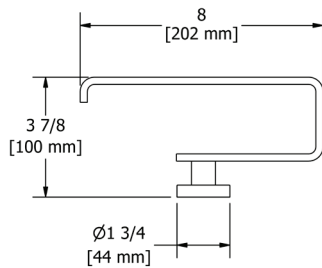

PX0 Paradox™ Robe Hook

	C	BN	BK	BG
PX0	118	160	160	177

- Holds one robe or towel close to your shower or bathing space

PX7 Paradox™ Towel Ring

	C	BN	BK	BG
PX7	158	214	214	237

- Elegantly display bath towels in a coordinated fashion with other accessories