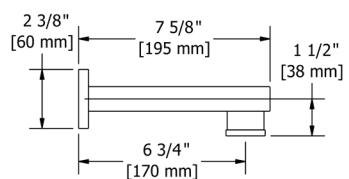

C
TQ81	318

- Pull-down diverter
- 1/2" female NPT inlet
- Metal Construction