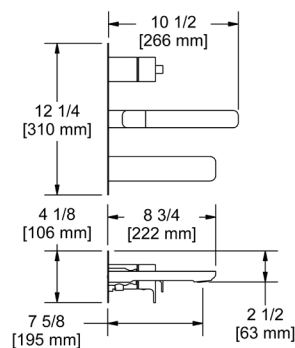

TEQ360 Equinox™ Wall Mount 360° Lavatory Faucet Trim

	C	BN	BK	US4
TEQ360	510	689	689	765

- 3-point handle installation (right, top, left)
- 1.2 GPM/4.5 LPM at 60 PSI (WaterSense and CEC compliant)
- Drain sold separately, see Lavatory Drain tab for pricing.
- Rough-in valve sold separately:
  - Order RH360 rough-in valve: $235
- Extension kit available, 3/4" EXT360KIT34

SEE LAVATORY DRAINS TAB FOR PRICING

TEQ39 Equinox™ Thermostatic Single Hole Floor Mount Tub Filler Trim

	C	BN	BK	US4
TEQ39	1928	2603	2603	2892

- Single-function anti-calcium handshower at 1.8 GPM/6.8 LPM at 60 PSI
- 2 check valves
- 6 GPM/23 LPM at 60 PSI
- Rough-in valve sold separately:
  - Order RHFS-ST floor mount tub filler rough-in valve: $298
  - Order RHBX-ST floor mount tub filler rough-in valve for concrete floor installation: $512

TEQ21 Equinox™ Wall Mount Thermostatic/ Pressure Balance Tub Filler Trim

	C	BN	BK	US4
TEQ21	1118	1510	1510	1677

- Thermostatic & pressure balance
- Single-function anti-calcium handshower at 1.8 GPM/6.8 LPM at 60 PSI
- 5.4 GPM/19.4 LPM at 60 PSI
- Rough-in valve sold separately:
  - Order RH21 wall mount tub filler rough-in valve: $355

TEQ10 Equinox™ 3-Hole Deck Mount Tub Filler Trim

	C	BN	BK	US4
TEQ10	818	1105	1105	1227

- Single-function anti-calcium handshower at 1.8 GPM/6.8 LPM at 60 PSI
- 8.7 GPM/33 LPM at 60 PSI
- Rough-in valve sold separately:
  - Order RHTB deck mount tub filler rough-in valve: $248