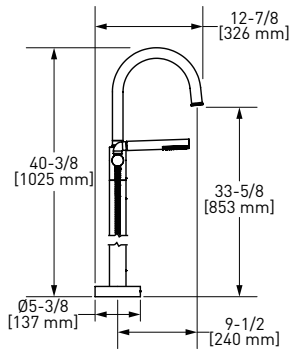

TAU39 Authentica™ Thermostatic Single Hole Floor Mount Tub Filler Trim

	C	PN	BN	BK
TAU39	2098	2833	2833	2833

- Single-function anti-calcium handshower at 1.8 GPM/6.8 LPM at 60 PSI
- 2 check valves
- 6 GPM/23 LPM at 60 PSI
- Rough-in valve sold separately:
  —Order RHFS-ST floor mount tub filler rough-in valve: $298
  —Order RHBX-ST floor mount tub filler rough-in valve for concrete floor installation: $512