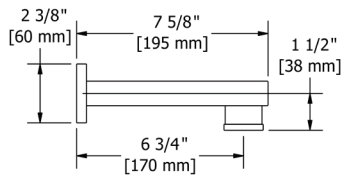

C
TQ81	318

- Pull-down diverter
- 1/2" female NPT inlet
- Metal Construction