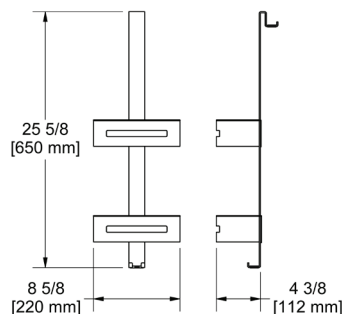

222	CBK	CW
	880	880

- Adaptors for 15/64", 5/16", or 25/64" glass
- Removable interior
- Polished stainless steel
- 2 integrated hooks