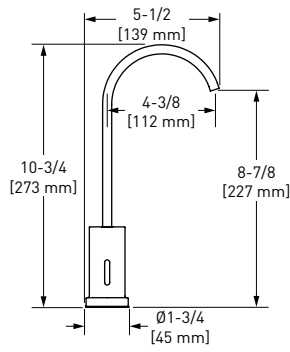

TN731 Transitional Reverse Osmosis Beverage Faucet

NEW

	C	SS	PN	BK	US4
TN731	598	808	808	808	897

- Available Spring 2026
- 1.5 GPM/5.69 LPM at 60 PSI (CEC compliant)
- 3/8" speedway inlet connection
- Can be paired with 3/8" connection reverse osmosis filtration systems