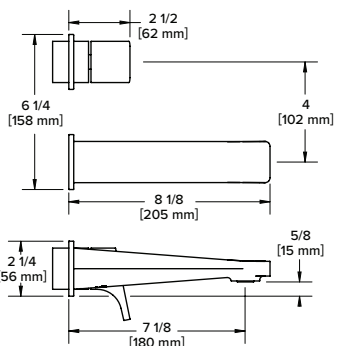

TOD360 Ode™ Wall Mount 360° Lavatory Faucet Trim

	C	BN	BK	BG
TOD360	435	588	588	653

- 3-point handle installation (right, top, left)
- 1.2 GPM/4.5 LPM at 60 PSI (WaterSense and CEC compliant)
- Drain sold separately, see Lavatory Drain tab for pricing.
- Rough-in valve sold separately:
  - Order RH360 rough-in valve: $235
- Extension kit available, 3/4" EXT360KIT34