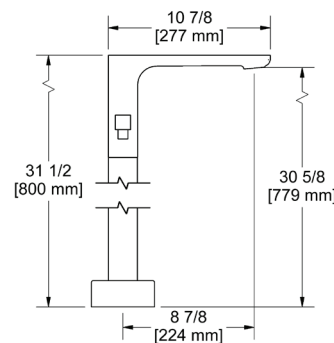

SEE LAVATORY DRAINS TAB FOR PRICING

TEQ39 Equinox™ Thermostatic Single Hole Floor Mount Tub Filler Trim

	C	BN	BK	US4
TEQ39	1928	2603	2603	2892

- Single-function anti-calcium handshower at 1.8 GPM/6.8 LPM at 60 PSI
- 2 check valves
- 6 GPM/23 LPM at 60 PSI
- Rough-in valve sold separately:
  - Order RHFS-ST floor mount tub filler rough-in valve: $298
  - Order RHBX-ST floor mount tub filler rough-in valve for concrete floor installation: $512