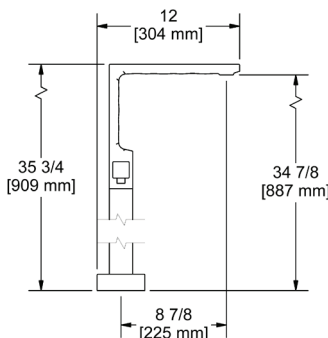

TRF39 Reflet™ Thermostatic Single Hole Floor Mount Tub Filler Trim

	C	BN	BG
TRF39	1768	2387	2652

- Single-function anti-calcium handshower at 1.8 GPM/6.8 LPM at 60 PSI
- 2 check valves
- 6 GPM/23 LPM at 60 PSI
- Rough-in valve sold separately:
  - Order RHFS-ST floor mount tub filler rough-in valve: $298
  - Order RHBX-ST floor mount tub filler rough-in valve for concrete floor installation: $512