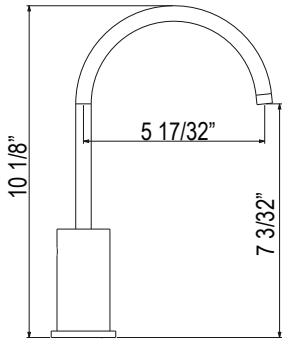

GKIT7545 Lux™ Hot Water Dispenser, Tank And Filter Kit

Handle	APC	PN	MB
GKIT7545LM _ -2	2042	2224	2224

- 0.5 GPM/1.9 LPM at 45 PSI (CEC compliant)
- 3/8" speedway compression
- For replacement filter cartridge, order U.PRF1: $168
- Includes the Perrin & Rowe® U.1998 high performance hot water tank and U.1106 filter system

G7545 Lux™ Hot Water Dispenser

Handle	APC	PN	MB
G7545LM _ -2	518	700	700

- 1.2 GPM/4.5 LPM at 45 PSI (CEC compliant)
- 3/8" speedway compression
- Only compatible with the Perrin & Rowe U.1998 high performance hot water tank and U.1106 filter system
- Does not work with ISE tank systems