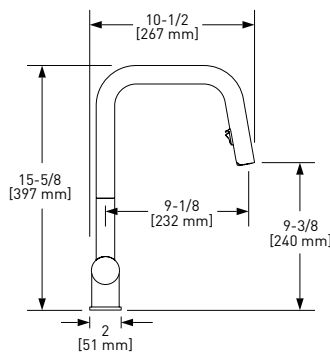

AZSQ201 Azure™ Pull-Down Kitchen Faucet With U-Spout

	C	SS	PN	BK	BG
AZSQ201	638	862	862	862	957

- Boomerang™ pull-down technology seamlessly integrates sprayer into the spout while returning it quickly and easily to the sprayer's original position
- Dual-spray functionality with stream and spray settings
- 1.5 GPM/5.69 LPM at 60 PSI (CEC compliant)
- 3/8" speedway compression