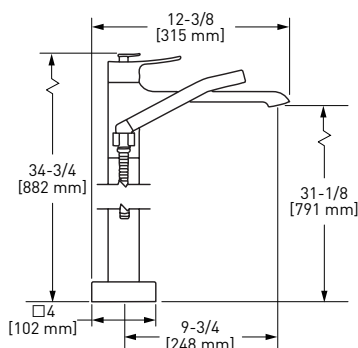

TZO39 Zendo™ Thermostatic Single Hole Floor Mount Tub Filler Trim

	C	BN	BK
TZO39	2198	2968	2968

- Single-function anti-calcium handshower at 1.8 GPM/6.8 LPM at 60 PSI
- 2 check valves
- 6 GPM/23 LPM at 60 PSI
- Rough-in valve sold separately:
  - Order RHFS-ST floor mount tub filler rough-in valve: $298
  - Order RHBX-ST floor mount tub filler rough-in valve for concrete floor installation: $512