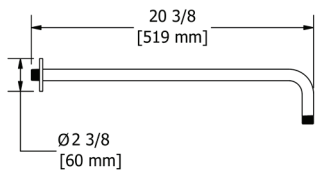

513 20" Wall Mount Shower Arm

	C	PN	BN	BK	BG
513	158	214	214	214	237

- Escutcheon included
- 1/2" male outlet; 1/2" male NPT inlet

553 20" Wall Mount Shower Arm

	C	PN	BN	BK	BG
553	188	254	254	254	282