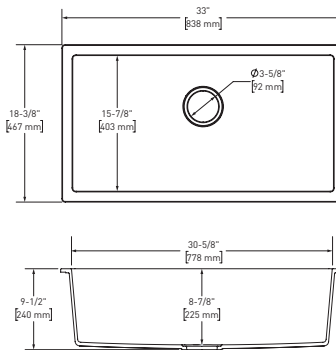

FAUM3318 Fonsa™ 33" Quartz Single Bowl Undermount Kitchen Sink

	WH	BK
FAUM3318	848	848

- 36" (91.44 cm) minimum cabinet size
- Undermount installation only
- Wire sink grid and basket strainer included