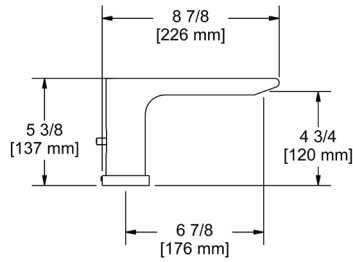

TFR10 Fresk™ 3-Hole Deck Mount Tub Filler Trim

	C	BN	BK
TFR10	708	956	999999

- Single-function anti-calcium handshower at 1.8 GPM/6.8 LPM at 60 PSI
- 8.7 GPM/33 LPM at 60 PSI
- Rough-in valve sold separately:
  - —Order RHTB deck mount tub filler rough-in valve: $248