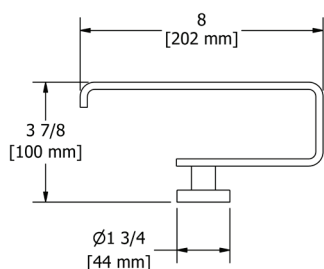

C	BN	BK	BG
PX7	158	214	214	237

- Elegantly display bath towels in a coordinated fashion with other accessories