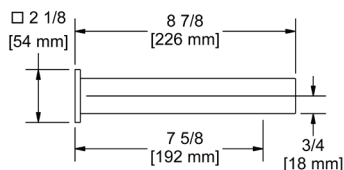

TPX39 Paradox™ Thermostatic Single Hole Floor Mount Tub Filler Trim

	C	BK	BG
TPX39	1928	2603	2892

- Single-function anti-calcium handshower at 1.8 GPM/6.8 LPM at 60 PSI
- 2 check valves
- 6 GPM/23 LPM at 60 PSI
- Rough-in valve sold separately:
  - —Order RHFS-ST floor mount tub filler rough-in valve: $298
  - —Order RHBX-ST floor mount tub filler rough-in valve for concrete floor installation: $512

TPX21 Paradox™ Wall Mount Thermostatic/Pressure Balance Tub Filler Trim

	C	BK
TPX21	1118	1510

- Thermostatic & pressure balance
- Single-function anti-calcium handshower at 1.8 GPM/6.8 LPM at 60 PSI
- 5.4 GPM/19.4 LPM at 60 PSI
- Rough-in valve sold separately:
  - —Order RH21 wall mount tub filler rough-in valve: $355

TPX10 Paradox™ 3-Hole Deck Mount Tub Filler Trim

	C	BK
TPX10	818	1105

- Single-function anti-calcium handshower at 1.8 GPM/6.8 LPM at 60 PSI
- 8.7 GPM/33 LPM at 60 PSI
- Rough-in valve sold separately:
  - —Order RHTB deck mount tub filler rough-in valve: $248

TPX16 Paradox™ 3-Hole Pressure Balance Deck Mount Tub Filler Trim

	C	BK	BG
TPX16	868	1172	1302

- Single-function anti-calcium handshower at 1.8 GPM/6.8 LPM at 60 PSI
- 6 GPM/23 LPM at 60 PSI
- Rough-in valve sold separately:
  - —Order RHTB deck mount tub filler rough-in valve: $248

PXTQ80 Paradox™ Wall Mount Tub Spout

	C	BK	BG
PXTQ80	398	538	597

- 1/2" copper slip fit inlet
- Metal Construction