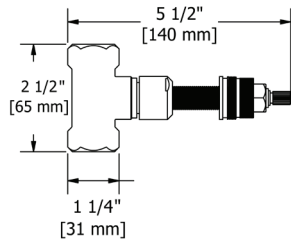

DIVERTER & VOLUME CONTROLS

R20 1/2" Volume Control Rough-in Valve

	$
R20	128

- 1/2" female NPT inlet
- Must order TXX20 trim