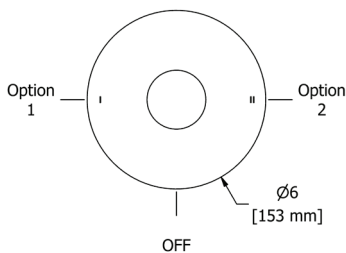

C	BK	BG
TPXTM44	608	821	912

- Combines both thermostatic and pressure balance technologies
- "Set it and forget it" temperature control
- 2 dedicated functions (CEC compliant)
- Temp. & volume control with diverter at 6.3 GPM/24 LPM at 60 PSI
- Rough-in valve sold separately:
  - —Order R23 rough-in valve: $266
- Extension kits available, 1 1/4" EXT23KIT114 and 3/4" EXT23KIT34