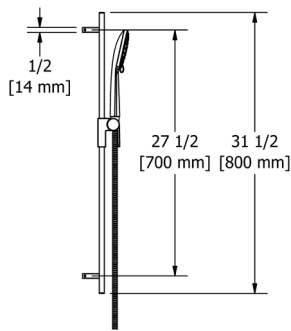

PARADOX

REFLET

RIU

ZENDO

LAVATORY DRAINS

ROUGH-IN VALVES

SHOWER

CARE & MAINTENANCE

TERMS

4843 Handshower Set With 32" Slide Bar and 4-Function Handshower

	C
4843	498
4843 -WS	498

- 4363 4-function handshower
- 59" (150 cm) shower hose with 2 check valves
- Flow rate options at 60 PSI:
  - 2.0 GPM/7.6 LPM
  - For 1.8 GPM/6.8 LPM, order -WS version (WaterSense and CEC compliant)
- Rectangular slide bar 1 3/8"(34mm) x 1/2"(14mm)