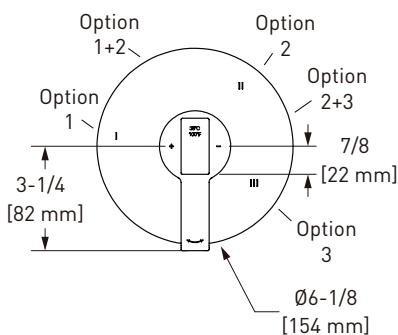

C	PN	BN	BK
TMF47	618	835	835	835

- Combines both thermostatic and pressure balance technologies
- "Set it and forget it" temperature control
- 3 dedicated functions (CEC compliant)
- Temp. & volume control with diverter at 5 GPM/19 LPM at 60 PSI
- Rough-in valve sold separately:
  —Order R45 rough-in valve: $328
- Extension kits available, 1 1/4" EXT23KIT114 and 3/4" EXT23KIT34