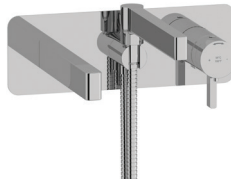

- Thermostatic & pressure balance
- Single-function anti-calcium handshower at 1.8 GPM/6.8 LPM at 60 PSI
- 5.4 GPM/19.4 LPM at 60 PSI
- Rough-in valve sold separately:
  - —Order RH21 wall mount tub filler rough-in valve: $355