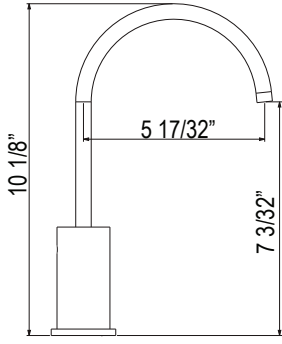

GKIT7545 Lux™ Hot Water Dispenser, Tank And Filter Kit

Handle	APC	PN	MB
GKIT7545LM _ -2	2042	2224	2224

- 0.5 GPM/1.9 LPM at 45 PSI (CEC compliant)
- 3/8" speedway compression
- For replacement filter cartridge, order U.PRF1: $168
- Includes the Perrin & Rowe® U.1998 high performance hot water tank and U.1106 filter system

G7545 Lux™ Hot Water Dispenser

Handle	APC	PN	MB
G7545LM _ -2	518	700	700

- 1.2 GPM/4.5 LPM at 45 PSI (CEC compliant)
- 3/8" speedway compression
- Only compatible with the Perrin & Rowe U.1998 high performance hot water tank and U.1106 filter system
- Does not work with ISE tank systems