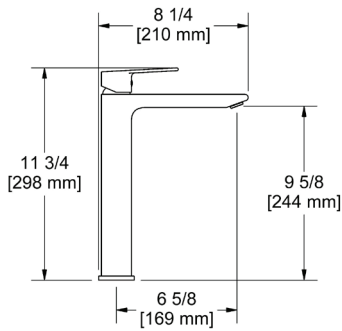

C	BN	BK
FRL01	708	956	956

- 1.2 GPM/4.5 LPM at 60 PSI (WaterSense and CEC compliant)
- 3/8" speedway compression
- Drain sold separately, see Lavatory Drain tab for pricing