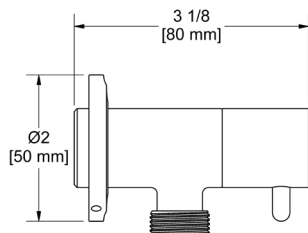

C	PN	BN
739	198	268	268

- Complements Momenti™ collection and other transitional designs
- Adjustable
- 1/2" male outlet; 1/2" female NPT inlet
- Metal Construction

777 Handshower Outlet With Integrated Volume Control