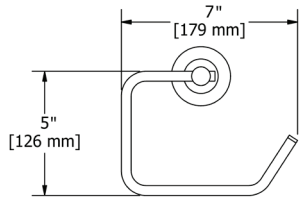

C	PN	BN	BK	BG
ST3	178	241	241	241	267

- There's no need to compromise on design in this essential space

ST0 Star Robe Hook