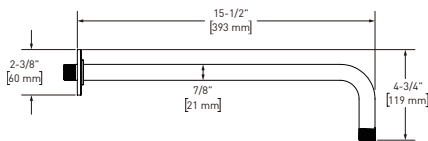

581 16" Wall Mount Shower Arm

	C	PN	BN	BK
581	128	173	173	173

- Escutcheon included
- 1/2" male outlet; 1/2" male NPT inlet
- Complements Authentica™ collection