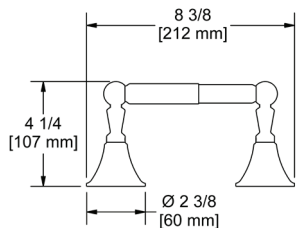

MM3 Momenti™ Toilet Paper Holder

	C	PN	BN	BK	BG
MM3	208	281	281	281	312

- There's no need to compromise on design in this essential space