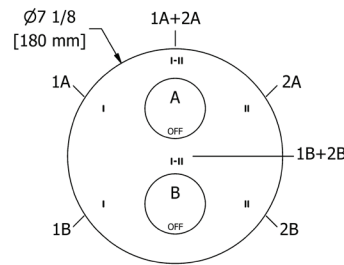

Handle	C	PN	BN
TRUTM46	978	1321	1321

- Combines both thermostatic and pressure balance technologies
- 2 temperature and volume controls with diverters
- 4 dedicated functions and 2 shared functions
- Rough-in valve sold separately:
  - Order R46 rough-in valve: $441