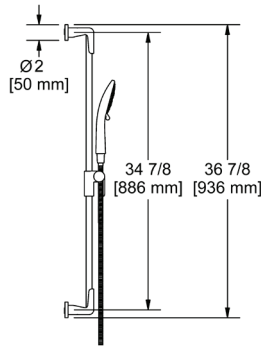

4839 Handshower Set With 37" Slide Bar and 5-Function Handshower

	C	PN	BK	BG
4839	608	821	821	912

- 4375 5-function handshower
- 59" (150 cm) shower hose with 2 check valves
- 1.8 GPM/6.8 LPM at 80 PSI (WaterSense and CEC compliant)
- Ø 3/4" (19mm) slide bar
- Complements Parabola™ collection