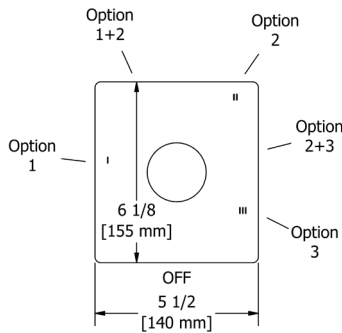

TPXTM45 (Shared) Paradox™ 1/2" Therm & Pressure Balance Trim With 5 Functions

	C	BK	BG
TPXTM45	608	821	912

- Combines both thermostatic and pressure balance technologies
- "Set it and forget it" temperature control
- 3 dedicated functions and 2 shared functions
- Temp. & volume control with diverter at 6.3 GPM/24 LPM at 60 PSI
- Rough-in valve sold separately:
  - —Order R45 rough-in valve: $328
- Extension kits available, 1 1/4" EXT23KIT114 and 3/4" EXT23KIT34

TPXTQ45 (Shared) Paradox™ 1/2" Therm & Pressure Balance Trim With 5 Functions

	C	BK	BG
TPXTQ45	608	821	912

- Combines both thermostatic and pressure balance technologies
- "Set it and forget it" temperature control
- 3 dedicated functions and 2 shared functions
- Temp. & volume control with diverter at 6.3 GPM/24 LPM at 60 PSI
- Rough-in valve sold separately:
  - —Order R45 rough-in valve: $328
- Extension kits available, 1 1/4" EXT23KIT114 and 3/4" EXT23KIT34

PX3 Paradox™ Toilet Paper Holder

	C	BN	BK	BG
PX3	138	187	187	207

- There's no need to compromise on design in this essential space

PX0 Paradox™ Robe Hook

	C	BN	BK	BG
PX0	118	160	160	177

- Holds one robe or towel close to your shower or bathing space

PX7 Paradox™ Towel Ring

	C	BN	BK	BG
PX7	158	214	214	237

- Elegantly display bath towels in a coordinated fashion with other accessories