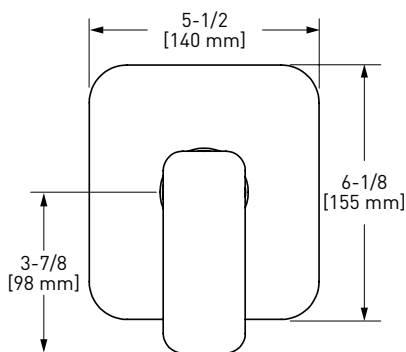

TEQ51N Equinox™ 1/2" Pressure Balance Trim

	C	BN	BK	US4
TEQ51N	308	416	416	462

- Bottom outlet compatible with diverter tub spout
- 1 function
- Temp. & volume control at 5.8 GPM/22 LPM at 60 PSI
- Rough-in valve sold separately:
  - —Order R51 rough-in valve: $184
- Extension kits available, 1 1/4" EXT51KIT114 and 3/4" EXT51KIT34

TEQ23N (Shared) Equinox™ 1/2" Therm & Pressure Balance Trim With 3 Functions