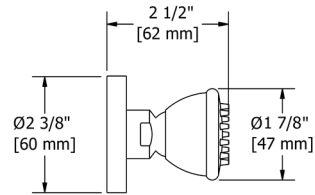

327 Single Function Body Spray

	C	PN	BN
327	138	187	187

- Swivel directional control
- 1 function
- Adjustable flow 0.5-1.3GPM / 2-6 LPM at 60 PSI
- 1/2" female NPT inlet

390 Single Function Body Spray

	C	PN	BN	BK	BG	US4
390	158	214	214	214	237	237

- Swivel directional control
- 1 function
- Adjustable flow 0.5-1.3GPM / 2-6 LPM at 60 PSI
- 1/2" female NPT inlet

337 Single Function Body Spray

	C	PN	BN
337	188	254	254

- Swivel directional control
- 1 function
- Adjustable flow 0.5-1.3GPM / 2-6 LPM at 60 PSI
- 1/2" female NPT inlet
- Complements Momenti™ collection and other transitional designs

377 Single Function Body Spray

	C	BN	US4
377	188	254	282

- Swivel directional control
- 1 function
- Adjustable flow 0.5-1.3GPM / 2-6 LPM at 60 PSI
- 1/2" female NPT inlet
- Complements Equinox™ collection

350 Single Function Body Spray

	C	PN	BN	BK	BG	US4
350	178	241	241	241	267	267

- Swivel directional control
- 1 function
- Adjustable flow 0.5-1.3GPM / 2-6 LPM at 60 PSI
- 1/2" female NPT inlet