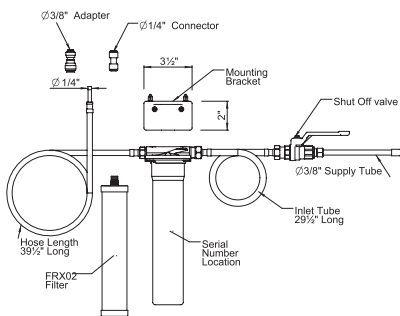

HRK-2000 Arolla™ Filtration System With Cartridge

	$
HRK-2000	719