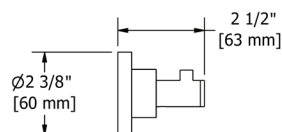

C	PN	BN	BK	BG
ST0	128	173	173	173	192

- Holds one robe or towel close to your shower or bathing space