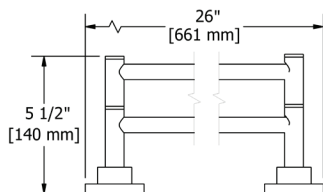

ST6 Star Double 24" Towel Bar

	C	PN	BN	BK	BG
ST6	398	538	538	538	597

- Length cannot be cut down