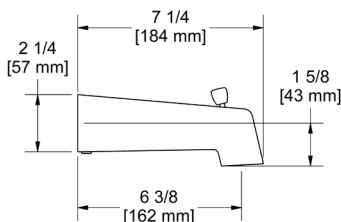

891 Wall Mount Tub Spout With Diverter

	C	BK
891	118	160

- 1/2" copper slip fit inlet