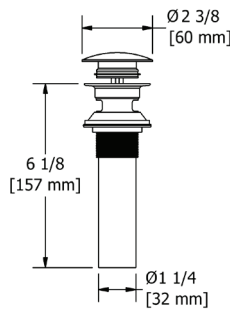

DB160 Lavatory Push Drain With Overflow

	C	PN	BN	BK	BG	US4
DB160	98	133	133	133	147	147

- 1 1/4" tailpiece