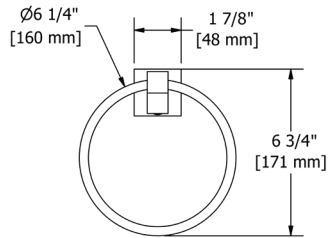

ZO7 Zendo™ Towel Ring

	C	BN	BK
ZO7	128	173	173

- Elegantly display bath towels in a coordinated fashion with other accessories

ZO5 Zendo™ 24" Towel Bar