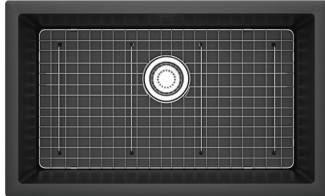

FAUM3018

[P.4](#)