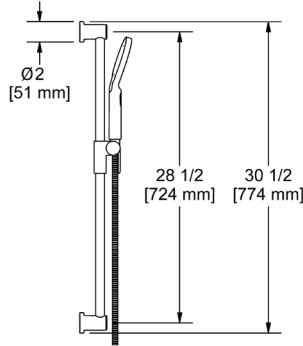

4664 Handshower Set With 31" Slide Bar and 3-Function Handshower

Flow Rate	C	PN	BN	BK	BG
4664	308	416	416	416	462
4664 -WS	308	416	416	416	462

- 4364 3-function handshower
- 59" (150 cm) shower hose with 2 check valves
- Flow rate options at 60 PSI:
  - 2.0 GPM/7.6 LPM
  - For 1.8 GPM/6.8 LPM, order -WS version (WaterSense and CEC compliant)
- Ø 7/8" (22mm) slide bar