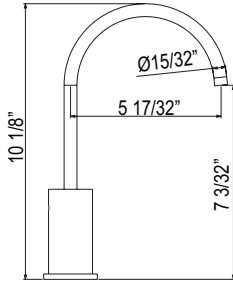

GKIT7545 Lux™ Hot Water Dispenser, Tank And Filter Kit

Handle	APC	PN	MB
GKIT7545LM _ -2	2042	2224	2224

- 0.5 GPM/1.9 LPM at 45 PSI (CEC compliant)
- 3/8" speedway compression
- For replacement filter cartridge, order U.PRF1: $168
- Includes the Perrin & Rowe® U.1998 high performance hot water tank and U.1106 filter system

G7545 Lux™ Hot Water Dispenser

Handle	APC	PN	MB
G7545LM _ -2	518	700	700

- 1.2 GPM/4.5 LPM at 45 PSI (CEC compliant)
- 3/8" speedway compression
- Only compatible with the Perrin & Rowe U.1998 high performance hot water tank and U.1106 filter system
- Does not work with ISE tank systems