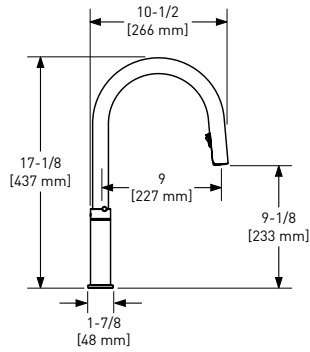

### LT801 Lateral™ Two Handle Pull-Down Kitchen Faucet With C-Spout

	C	SS	BK	BG
LT801	848	1145	1145	1272

- Boomerang™ pull-down technology seamlessly integrates sprayer into the spout while returning it quickly and easily to the sprayer's original position
- Dual-spray functionality with stream and spray settings
- 1.8 GPM/6.8 LPM at 60 PSI (CEC compliant)
- 3/8" speedway compression