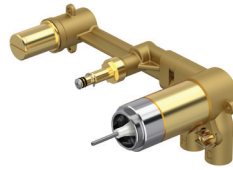

RH21 Wall Mount Tub Filler Rough-in Valve

RH21	$ 355

- Test plug on all outlets
- 1/2" female NPT inlet
- For wall mount TXX21 tub filler trim