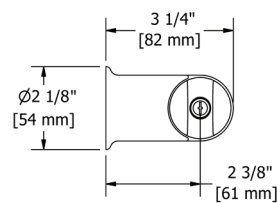

R744 Handshower Outlet With Integrated Volume Control

	C	BN
744	178	241

- Adjustable
- 1/2" male outlet; 1/2" female NPT inlet
- Metal Construction

4901 Wall Mount Handshower Holder

	C	BN
4901	68	92

- Rounded design complements most collections

4903 Wall Mount Handshower Holder

	C	PN	BN	BK	BG
4903	78	106	106	106	117

- Adjustable

4950 Handshower Outlet With Holder

	C	PN	BN	BK	BG
4950	118	94	160	118	118

- Adjustable
- 1/2" male outlet; 1/2" female NPT inlet

4912 Wall Mount Handshower Holder

	C
4912	78

- Adjustable