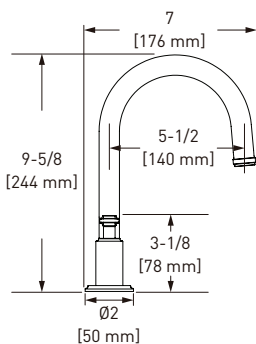

EQUINOX

FRESK

GS

MANIFESTO

MOMENTI

NIBI

ODE

PARABOLA

MFS01 Manifesto™ Single Handle Lavatory Faucet

	C	PN	BN	BK
MFS01	718	970	970	970

- 1.2 GPM/4.5 LPM at 60 PSI (WaterSense and CEC compliant)
- 3/8" speedway compression
- Push drain included with faucet

MFLO1 Manifesto™ Single Handle Tall Lavatory Faucet

	C	PN	BN	BK
MFLO1	918	1240	1240	1240

- 1.2 GPM/4.5 LPM at 60 PSI (WaterSense and CEC compliant)
- 3/8" speedway compression
- Drain sold separately, see Lavatory Drain tab for pricing

SEE LAVATORY DRAINS TAB FOR PRICING

MF08 Manifesto™ Widespread Lavatory Faucet With Low Spout

	C	PN	BN	BK
MF08+	918	1240	1240	1240
MF08L	918	1240	1240	1240

- 1.2 GPM/4.5 LPM at 60 PSI (WaterSense and CEC compliant)
- 3/8" speedway compression
- Quick Connect system for easy installation
- Push drain included with faucet

MFRD08 Manifesto™ Widespread Lavatory Faucet With C-Spout

	C	PN	BN	BK
MFRD08+	918	1240	1240	1240
MFRD08L	918	1240	1240	1240

- 1.2 GPM/4.5 LPM at 60 PSI (WaterSense and CEC compliant)
- 3/8" speedway compression
- Quick Connect system for easy installation
- Push drain included with faucet