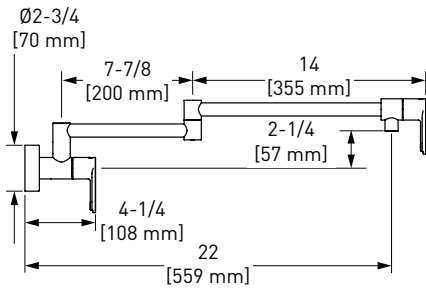

AA900 Arca™ Pot Filler

	C	SS	PN	BK	US4
AA900	1594	2152	2152	2152	2391

- Dual handle shut-offs, one at the wall and one at the outlet
- Folds away when not in use
- 5.5 GPM/20.8 LPM at 60 PSI
- 1/2" male NPT inlet