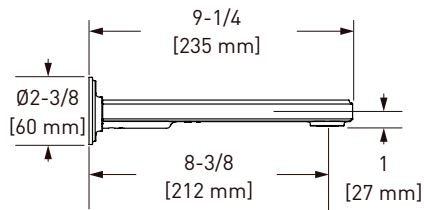

MF80 Manifesto™ Wall Mount Tub Spout

NEW

	C	PN	BN	BK
MF80	398	538	538	538

- 1/2" copper slip fit inlet
- Metal Construction