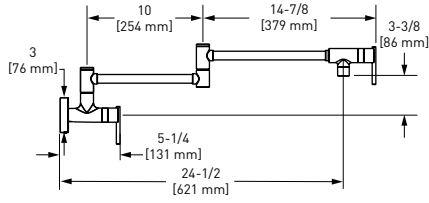

LT900 Lateral™ Pot Filler

	C	SS	BK	BG
LT900	1378	1861	1861	2067

- Dual handle shut-offs, one at the wall and one at the outlet
- Folds away when not in use
- 5.5 GPM/20.8 LPM at 60 PSI
- 1/2" female NPT inlet

AU701 Authentica™ Filter Kitchen Faucet