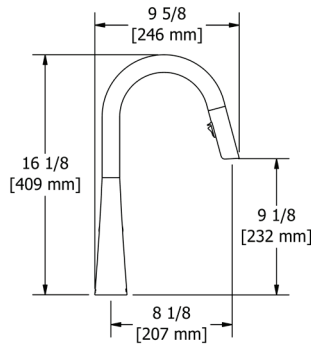

### LK101 Ludik™ Pull-Down Kitchen Faucet

	SS	BK
LK101	1213	1213

- Boomerang™ pull-down technology seamlessly integrates sprayer into the spout while returning it quickly and easily to the sprayer's original position
- Dual-spray functionality with stream and spray settings
- 1.6 GPM/6.1 LPM at 60 PSI (CEC compliant)
- 3/8" speedway compression