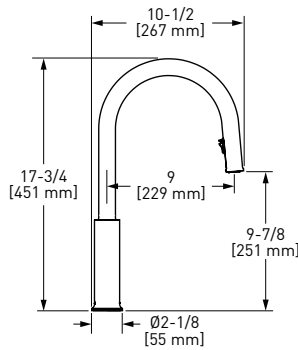

### AU211 Authentica™ Pull-Down Touchless Kitchen Faucet

	C	SS	PN	BK	US4
AU211	1008	1361	1361	1361	1512

- 3" (7.62 cm) activation range and 2 minute auto shut-off
- Boomerang™ pull-down technology seamlessly integrates sprayer into the spout while returning it quickly and easily to the sprayer's original position
- Dual-spray functionality with stream and spray settings
- Allows for mechanical and touchless activation
- 1.5 GPM/5.69 LPM at 60 PSI (CEC compliant)
- 3/8" speedway compression
- Powered by 6 AA batteries (included) or order optional AC adapter with power splitter U.CC80AC: \$178