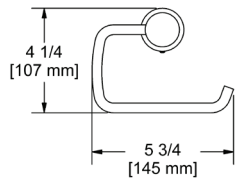

PB3 Parabola™ Toilet Paper Holder

	C	BK	BG
PB3	158	214	237

- There's no need to compromise on design in this essential space

PB7 Parabola™ Towel Hook