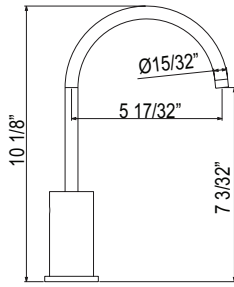

G7545 Lux™ Hot Water Dispenser

Handle	APC	PN	MB
G7545LM _ -2	518	700	700

- 1.2 GPM/4.5 LPM at 45 PSI (CEC compliant)
- 3/8" speedway compression
- Only compatible with the Perrin & Rowe U.1998 high performance hot water tank and U.1106 filter system
- Does not work with ISE tank systems

GKIT7545 Lux™ Hot Water Dispenser, Tank And Filter Kit

Handle	APC	PN	MB
GKIT7545LM _ -2	2042	2224	2224

- 0.5 GPM/1.9 LPM at 45 PSI (CEC compliant)
- 3/8" speedway compression
- For replacement filter cartridge, order U.PRF1: $168
- Includes the Perrin & Rowe® U.1998 high performance hot water tank and U.1106 filter system