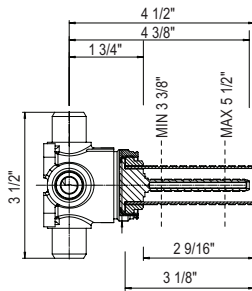

$
R1062BO	372

- Diverter only
- 3 functions
- 6.5 GPM/24.6 LPM at 60 PSI
- 1/2" male NPT inlet
- Must order trim to complete
- Shared function diverter cartridge available, order 11417