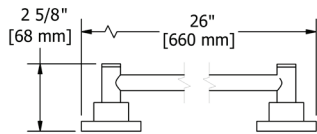

C	PN	BN	BK	BG
ST5	268	362	362	362	402

- Length cannot be cut down