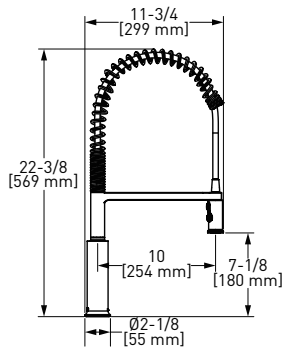

AU221 Authentica™ Pre-Rinse Pull-Down Kitchen Faucet

	C	SS	BK
AU221	848	1145	1145

- Boost technology offers higher flow modes with the push of a button for faster fill and more powerful cleaning
- 1.5 GPM/5.69 LPM at 60 PSI (CEC compliant)
- 3/8" speedway compression