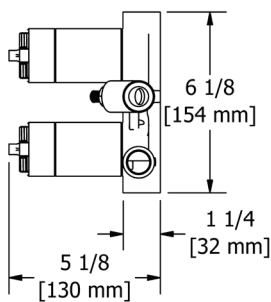

R46 3/4" Therm & Pressure Balance Rough-in Valve Multi-Function System

Connection	$
R46	441

- Combines both thermostatic and pressure balance technologies
- 2 temperature and volume controls with diverters
- Up to 6 functions
- 10 GPM/38 LPM at 60 PSI
- Available inlet connection for maximum flow rate is 3/4" NPT
- Must order TXX46 (shared) trim
- Must be supplied with minimum 3/4" PEX , 3/4" EXPANSION PEX or 1/2" copper

1005N 3/4" Thermostatic Rough-In Valve