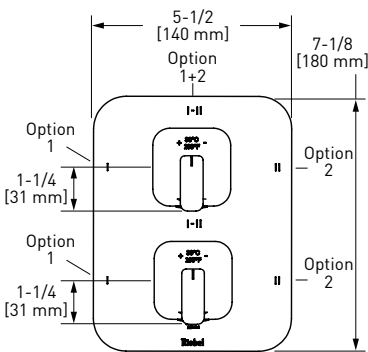

TEQ45N (Shared) Equinox™ 1/2" Therm & Pressure Balance Trim With 5 Functions

NEW

	C	BN	BK	US4
TEQ45N	608	821	821	912

- Combines both thermostatic and pressure balance technologies
- "Set it and forget it" temperature control
- 3 dedicated functions and 2 shared functions
- Temp. & volume control with diverter at 6.3 GPM/24 LPM at 60 PSI
- Rough-in valve sold separately:
  —Order R45 rough-in valve: $328
- Extension kits available, 1 1/4" EXT23KIT114 and 3/4" EXT23KIT34

TEQ47N (No Share) Equinox™ 1/2" Therm & Pressure Balance Trim With 3 Functions

NEW

	C	BN	BK	US4
TEQ47N	608	821	821	912

- Combines both thermostatic and pressure balance technologies
- "Set it and forget it" temperature control
- 3 dedicated functions (CEC compliant)
- Temp. & volume control with diverter at 5 GPM/19 LPM at 60 PSI
- Rough-in valve sold separately:
  —Order R45 rough-in valve: $328
- Extension kits available, 1 1/4" EXT23KIT114 and 3/4" EXT23KIT34

TEQ46N (Shared) Equinox™ 3/4" Therm & Pressure Balance Trim With 6 Functions

NEW

	C	BN
TEQ46N	978	1321

- Combines both thermostatic and pressure balance technologies
- 2 temperature and volume controls with diverters
- 4 dedicated functions and 2 shared functions
- Rough-in valve sold separately:
  —Order R46 rough-in valve: $441

TEQ13W1 Equinox™ 3/4" Thermostatic Trim Without Volume Control

	C	BK
TEQ13W1LM	608	821

- Temperature control only
- Rough-in valve sold separately:
  —Order 1005N rough-in valve: $441
- Volume control(s) required

TEQ20 Equinox™ 1/2" Volume Control Trim

	C	BK
TEQ20	208	281

- To be used with 1005N valve system
- Volume control only
- Rough-in valve sold separately:
  —Order R20 volume control rough-in valve: $128