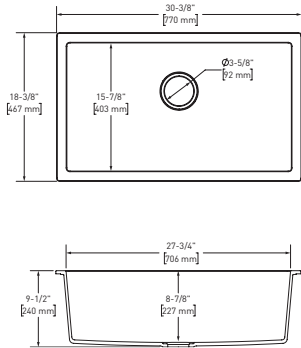

### FAUM1515 Fonsa™ 15" Quartz Single Bowl Undermount Bar/Food Prep Kitchen Sink

NEW

	WH	BK
FAUM1515	638	638

- Available Spring 2026
- 18" (45.72 cm) minimum cabinet size
- Undermount installation only
- Wire sink grid and basket strainer included