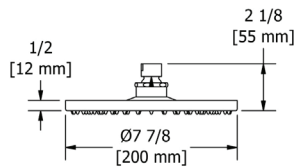

376 5" 6-Function Showerhead With Arm

	C	PN	BN	BK	US4
376	258	349	349	349	387
376 -WS	258	349	349	349	387

- Complements Equinox™ collection and other modern designs
- 6 functions
- Flow rate options at 60 PSI:
  - 2.0 GPM/7.6 LPM
  - For 1.8 GPM/6.8 LPM, order -WS version (WaterSense and CEC compliant)
- 1/2" male NPT inlet

343 5" 6-Function Showerhead With Arm

	C	PN	BN	BK	US4
343	268	362	362	362	402
343 -WS	268	362	362	362	402

- US4 finish order acceptance estimated Spring 2026
- 6 functions
- Flow rate options at 60 PSI:
  - 2.0 GPM/7.6 LPM
  - For 1.8 GPM/6.8 LPM, order -WS version (WaterSense and CEC compliant)
- 1/2" male NPT inlet

366 6" 6-Function Showerhead With Arm

WaterSense?	C	PN	BN	BK	BG
366	238	322	322	322	357
366 -WS	238	322	322	322	357

- 6 functions
- Flow rate options at 60 PSI:
  - 2.0 GPM/7.6 LPM
  - For 1.8 GPM/6.8 LPM, order -WS version (WaterSense and CEC compliant)
- 1/2" male NPT inlet

468 8" Rain showerhead

	C	PN	BN	BK	BG
468	308	416	416	416	462
468 -WS	308	416	416	416	462

- 1 function
- Flow rate options at 60 PSI:
  - 2.0 GPM/7.6 LPM
  - For 1.8 GPM/6.8 LPM, order -WS version (WaterSense and CEC compliant)
- Metal Construction

458 8" Rain showerhead

	C	BK
458	188	254
458 -WS	188	—

- 1 function
- Flow rate options at 60 PSI:
  - 2.0 GPM/7.6 LPM
  - For 1.8 GPM/6.8 LPM, order -WS version (WaterSense and CEC compliant)