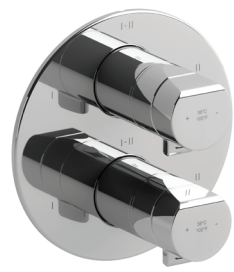

TPB46	C	BK	BG
	1028	1388	1542

- Combines both thermostatic and pressure balance technologies
- 2 temperature and volume controls with diverters
- 4 dedicated functions and 2 shared functions
- Rough-in valve sold separately:
  - —Order R46 rough-in valve: $441