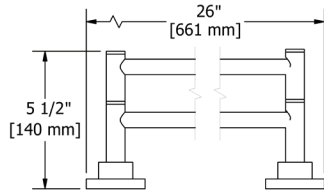

ST6 Star Double 24" Towel Bar

	C	PN	BN	BK	BG
ST6	398	538	538	538	597

- Length cannot be cut down