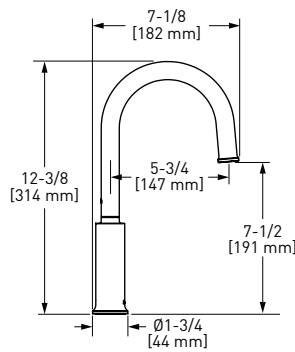

AU400 Authentica™ Bridge Pull-Down Kitchen Faucet With C-Spout

	C	SS	PN	BK	US4
AU400	1168	1577	1577	1577	1752

- Boomerang™ pull-down technology seamlessly integrates sprayer into the spout while returning it quickly and easily to the sprayer's original position
- Dual-spray functionality with stream and spray settings
- 1.5 GPM/5.69 LPM at 60 PSI (CEC compliant)
- 3/8" speedway compression

AU221 Authentica™ Pre-Rinse Pull-Down Kitchen Faucet

	C	SS	BK
AU221	848	1145	1145

- Boost technology offers higher flow modes with the push of a button for faster fill and more powerful cleaning
- 1.5 GPM/5.69 LPM at 60 PSI (CEC compliant)
- 3/8" speedway compression

AU601 Authentica™ Bar/Food Prep Kitchen Faucet With C-Spout

	C	SS	PN	BK	US4
AU601	448	605	605	605	672

- Single-spray functionality
- 1.8 GPM/6.8 LPM at 60 PSI (CEC compliant)
- 3/8" speedway compression

AU900 Authentica™ Pot Filler

	C	SS	PN	BK	US4
AU900	1378	1861	1861	1861	2067

- Dual handle shut-offs, one at the wall and one at the outlet
- Folds away when not in use
- 5.5 GPM/20.8 LPM at 60 PSI
- 1/2" inlet female NPT

AU701 Authentica™ Filter Kitchen Faucet

	C	SS	PN	BK	US4
AU701	448	605	605	605	672

- May be used with HRK-2000 inline filter system
- Not suitable for reverse osmosis systems or instant hot systems
- 1.2 GPM/4.5 LPM at 60 PSI (CEC compliant)
- 3/8" speedway compression