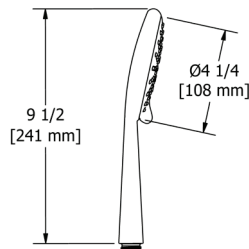

C
4460	108

- 3 functions
- 2.0 GPM/7.6 LPM at 60 PSI