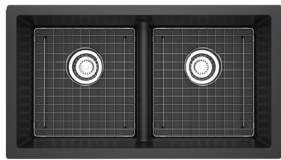

### KITCHEN SINK

FA UM 3318 LD BK  
 | | | | |  
 1 2 3 4 5

- 1 Collection abbreviation
- 2 Undermount
- 3 Size of the sink
- 4 Low divide (LD), or Workstation (WS)
- 5 Finish