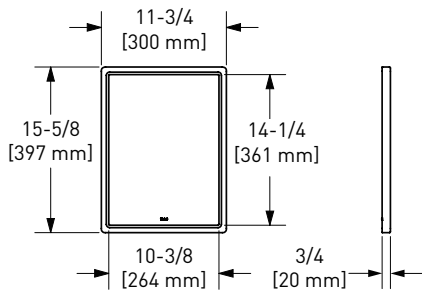

CB04 Cutting Board For Undermount Workstation Sinks

	NEW	$
CB04		148

- Compatible with Fonsa™ FAUM3018, FAUM3018WS, FAUM3318, FAUM3318LD, FAUM3318WS