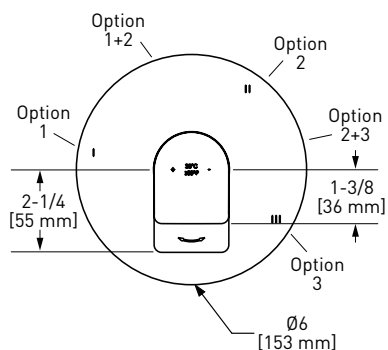

TOD45 (Shared) Ode™ 1/2" Therm & Pressure Balance Trim With 5 Functions

	C	BN	BK	BG
TOD45	598	808	808	897

- Combines both thermostatic and pressure balance technologies
- "Set it and forget it" temperature control
- 3 dedicated functions and 2 shared functions
- Temp. & volume control with diverter at 6.3 GPM/24 LPM at 60 PSI
- Rough-in valve sold separately:
  - —Order R45 rough-in valve: $328
- Extension kits available, 1 1/4" EXT23KIT114 and 3/4" EXT23KIT34