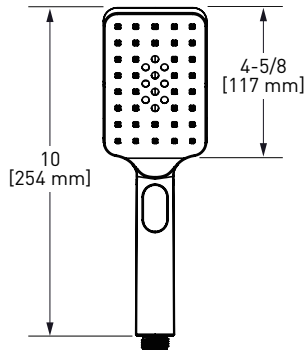

4365 5" 3-Function Handshower