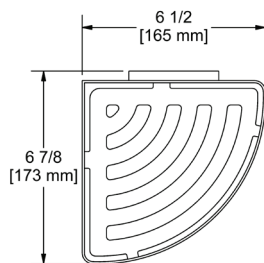

282 Wall Mount Corner Basket

282

C

238

- Removable
- Hidden anchors
- Polished stainless steel