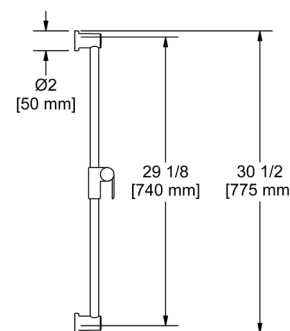

4855 31" Slide Bar

	C	PN	BN	BK	BG
4855	188	254	254	254	282

- Easy-Glide adjustable slider
- Ø 7/8" (22mm) slide bar