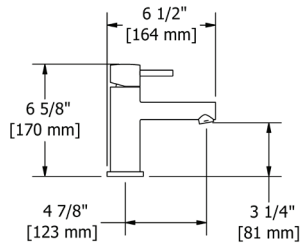

GS01 GS Single Handle Lavatory Faucet

GS01	C	BK
	498	673

- 1.2 GPM/4.5 LPM at 60 PSI (WaterSense and CEC compliant)
- 3/8" speedway compression
- Push drain included with faucet

GL01 GS Single Handle Tall Lavatory Faucet