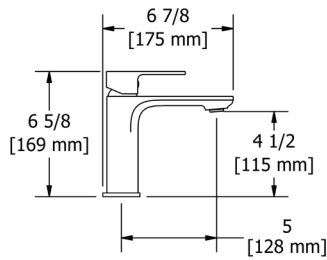

EQS01 Equinox™ Single Handle Lavatory Faucet

	C	BN	BK	US4
EQS01	498	673	673	747

- 1.2 GPM/4.5 LPM at 60 PSI (WaterSense and CEC compliant)
- 3/8" speedway compression
- Push drain included with faucet

EQLO1 Equinox™ Single Handle Tall Lavatory Faucet