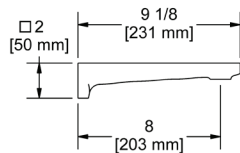

C	BN	BG
RF80	248	335	372

- 1/2" copper slip fit inlet
- Metal Construction