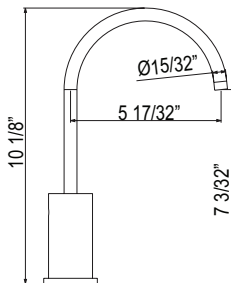

Handle	APC	PN	STN	MB	AG	ULB	IB	TCB
G7545LM -2	518	700	700	700	777	777	777	777

- 1.2 GPM/4.5 LPM at 45 PSI (CEC compliant)
- 3/8" speedway compression
- Only compatible with the Perrin & Rowe U.1998 high performance hot water tank and U.1106 filter system
- Does not work with ISE tank systems