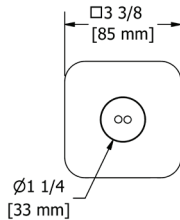

399 _____ C 339

- 1 function
- 1.0 GPM/3.8 LPM at 60 PSI (CEC compliant)
- Special rough included
- 1/2" male NPT inlet
- Rotating jet

379 Single Function Body Spray