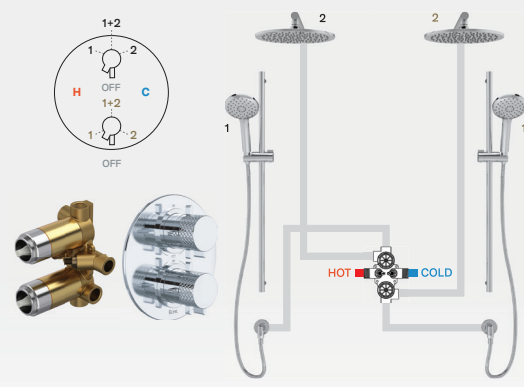

## 3/4" THERMOSTATIC AND PRESSURE BALANCE

R46 | Dream Spa — 6 Functions

Not CEC Compliant

- 10.0 GPM
- 4 dedicated functions and 2 shared functions
- 2 temperature and 2 volume controls with diverters
- Separate handles allow for "set it and forget it" temperature control
- Combines both thermostatic and pressure balance technologies
- Available inlet connection: 3/4" NPT
- Must purchase trim TXX46 separately