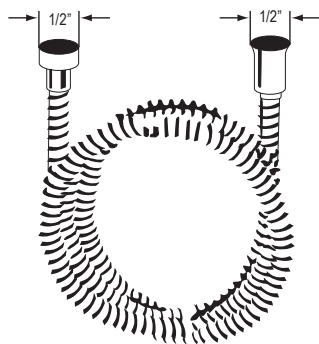

### 605 59" Metal Shower Hose

	C	PN	BN	BK
605	98	133	133	133

- For use with handshower (sold separately)