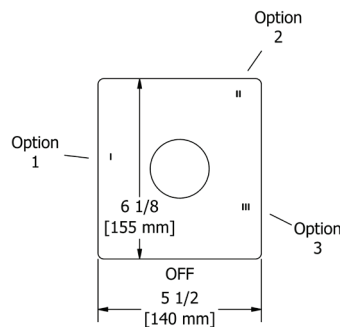

C	BN	BK
TZOTQ47	658	889	889

- Combines both thermostatic and pressure balance technologies
- “Set it and forget it” temperature control
- 3 dedicated functions (CEC compliant)
- Temp. & volume control with diverter at 5 GPM/19 LPM at 60 PSI
- Rough-in valve sold separately:
  - —Order R45 rough-in valve: $328
- Extension kits available, 1 1/4" EXT23KIT114 and 3/4" EXT23KIT34

TZOTQ45 (Shared) Zendo™ 1/2" Therm & Pressure Balance Trim With 5 Functions