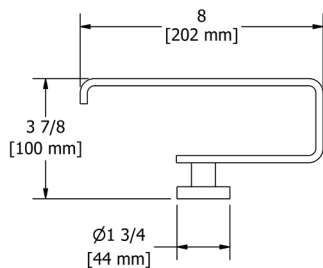

PX7 Paradox™ Towel Ring

	C	BN	BK	BG
PX7	158	214	214	237

- Elegantly display bath towels in a coordinated fashion with other accessories