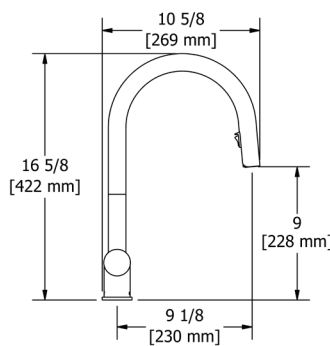

AZ201 Azure™ Pull-Down Kitchen Faucet With C-Spout

	C	SS	PN	BK	BG
AZ201	638	862	862	862	957

- Boomerang™ pull-down technology seamlessly integrates sprayer into the spout while returning it quickly and easily to the sprayer's original position
- Dual-spray functionality with stream and spray settings
- 1.5 GPM/5.69 LPM at 60 PSI (CEC compliant)
- 3/8" speedway compression