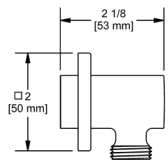

C	BN	BK	US4
772	138	187	187	207

- Complements Equinox™ collection and other modern designs
- Adjustable
- 1/2" male outlet; 1/2" female NPT inlet
- Metal Construction

720 Handshower Outlet