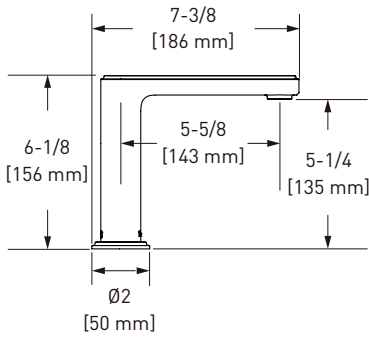

EQUINOX

FRESK

GS

MANIFESTO

MOMENTI

NIBI

ODE

PARABOLA

MFS01 Manifesto™ Single Handle Lavatory Faucet

	C	PN	BN	BK
MFS01	718	970	970	970

- 1.2 GPM/4.5 LPM at 60 PSI (WaterSense and CEC compliant)
- 3/8" speedway compression
- Push drain included with faucet