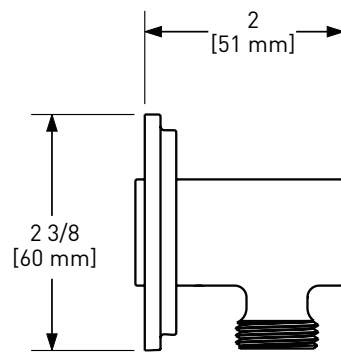

2020 Handshower Set With 36" Slide Bar and 6-Function Handshower

	C	PN	BN
2020	498	673	673

- 4368 6-function handshower
- 59" (150 cm) shower hose with 2 check valves
- 1.8 GPM/6.8 LPM at 80 PSI (WaterSense and CEC compliant)
- Ø 3/4" (19mm) slide bar

4839 Handshower Set With 37" Slide Bar and 5-Function Handshower

	C	PN	BK	BG
4839	608	821	821	912

- 4375 5-function handshower
- 59" (150 cm) shower hose with 2 check valves
- 1.8 GPM/6.8 LPM at 80 PSI (WaterSense and CEC compliant)
- Ø 3/4" (19mm) slide bar
- Complements Parabola™ collection

742 Handshower Outlet

	C	PN	BN	BK
742	90	122	122	122

- Adjustable
- 1/2" slip fit inlet, 1/2" male G outlet
- Metal Construction

740 Handshower Outlet

	C	PN	BN	BK	BG
740	108	146	146	146	162

- Complements Arca™ collection
- Adjustable
- 1/2" male outlet; 1/2" female NPT inlet
- Metal Construction

775 Handshower Outlet

	C	PN	BN	BK	BG
775	88	119	119	119	132

- Adjustable
- 1/2" male outlet; 1/2" female NPT inlet