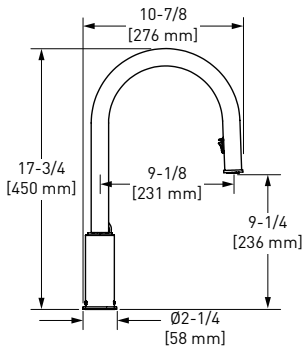

AA211 Arca™ Pull-Down Touchless Kitchen Faucet With C-Spout

	C	SS	PN	BK	US4
AA211	1150	1553	1553	1553	1725

- 3" (7.62 cm) activation range and 2 minute auto shut-off
- Boomerang™ pull-down technology seamlessly integrates sprayer into the spout while returning it quickly and easily to the sprayer's original position
- Dual-spray functionality with stream and spray settings
- Allows for mechanical and touchless activation
- 1.5 GPM/5.69 LPM at 60 PSI (CEC compliant)
- 3/8" speedway compression
- Powered by 6 AA batteries (included) or order optional AC adapter with power splitter U.CC80AC: $178

AA101 Arca™ Pull-Down Kitchen Faucet With Single Spray

	C	SS	PN	BK	US4
AA101	706	954	954	954	1059

- Single-spray functionality
- 1.8 GPM/6.8 LPM at 60 PSI (CEC compliant)
- 3/8" speedway compression

AA201 Arca™ Pull-Down Kitchen Faucet With C-Spout

	C	SS	PN	BK	US4
AA201	766	1035	1035	1035	1149

- Boomerang™ pull-down technology seamlessly integrates sprayer into the spout while returning it quickly and easily to the sprayer's original position
- Dual-spray functionality with stream and spray settings
- 1.8 GPM/6.8 LPM at 60 PSI (CEC compliant)
- 3/8" speedway compression

AASQ201 Arca™ Pull-Down Kitchen Faucet With U-Spout

	C	SS	PN	BK	US4
AASQ201	766	1035	1035	1035	1149

- Boomerang™ pull-down technology seamlessly integrates sprayer into the spout while returning it quickly and easily to the sprayer's original position
- Dual-spray functionality with stream and spray settings
- 1.8 GPM/6.8 LPM at 60 PSI (CEC compliant)
- 3/8" speedway compression

AA601 Arca™ Bar/Food Prep Kitchen Faucet With C-Spout

	C	SS	PN	BK	US4
AA601	478	646	646	646	717

- Single-spray functionality
- 1.8 GPM/6.8 LPM at 60 PSI (CEC compliant)
- 3/8" speedway compression