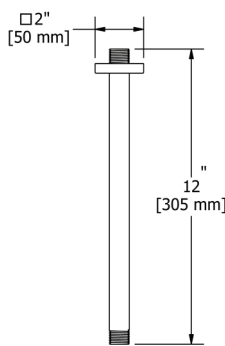

577 12" Ceiling Mount Shower Arm

	C	BN	BK
577	148	200	200

- Escutcheon included
- 1/2" male outlet; 1/2" male NPT inlet
- Complements Equinox™ collection