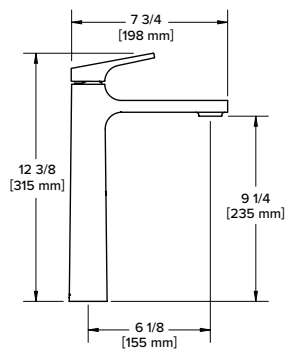

ODL01 Ode™ Single Handle Tall Lavatory Faucet

	C	BN	BK	BG
ODL01	548	740	740	822

- 1.2 GPM/4.5 LPM at 60 PSI (WaterSense and CEC compliant)
- 3/8" speedway compression
- Drain sold separately, see Lavatory Drain tab for pricing