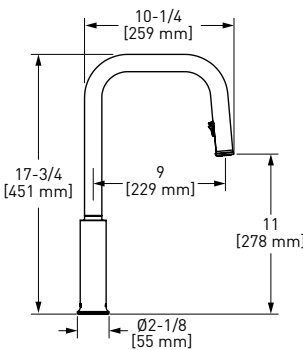

AUSQ201 Authentica™ Pull-Down Kitchen Faucet With U-Spout

	C	SS	PN	BK	US4
AUSQ201	688	929	929	929	1032

- Boomerang™ pull-down technology seamlessly integrates sprayer into the spout while returning it quickly and easily to the sprayer's original position
- Dual-spray functionality with stream and spray settings
- 1.5 GPM/5.69 LPM at 60 PSI (CEC compliant)
- 3/8" speedway compression