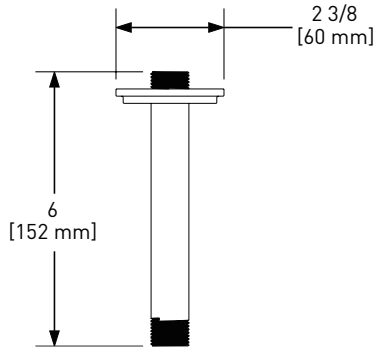

568 6" Ceiling Mount Shower Arm

	C	PN	BN	BK	BG
568	68	92	92	92	102

- Escutcheon included
- 1/2" male outlet; 1/2" male NPT inlet
- Complements Arca™ collection

579 3" Ceiling Mount Shower Arm

	C	BN	BK
579	118	160	160

- Escutcheon included
- 1/2" male outlet; 1/2" male NPT inlet
- Complements Equinox™ collection

519 3" Ceiling Mount Shower Arm

	C	PN	BN	BG
519	108	146	146	162

- Escutcheon included
- 1/2" male outlet; 1/2" male NPT inlet

508 6" Ceiling Mount Shower Arm

	C	PN	BN	BK	BG
508	88	119	119	119	132

- Escutcheon included
- 1/2" male outlet; 1/2" male NPT inlet

558 6" Ceiling Mount Shower Arm

	C	PN	BN	BK	BG
558	128	173	173	173	192

- Escutcheon included
- 1/2" male outlet; 1/2" male NPT inlet
- Complements Momenti™ collection