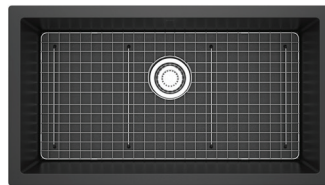

FAUM3318

[P.4](#)