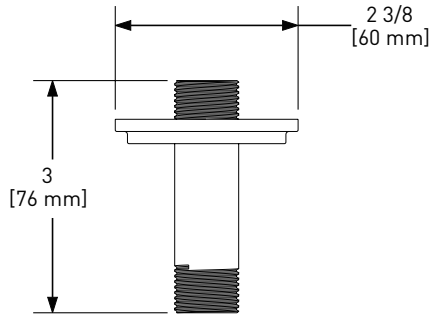

569 3" Ceiling Mount Shower Arm

	C	BN	BK	BG
569	58	79	79	87

- Escutcheon included
- 1/2" male outlet; 1/2" male NPT inlet
- Complements Arca™ collection

509 3" Ceiling Mount Shower Arm

	C	PN	BN	BK	BG
509	78	106	106	106	117

- Escutcheon included
- 1/2" male outlet; 1/2" male NPT inlet

559 3" Ceiling Mount Shower Arm

	C	PN	BN	BK	BG
559	118	160	160	160	177

- Escutcheon included
- 1/2" male outlet; 1/2" male NPT inlet
- Complements Momenti™ collection