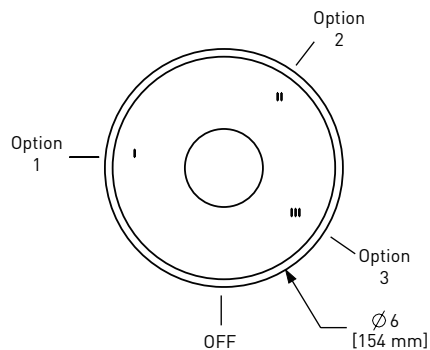

TAA47 (No Share) Arca™ 1/2" Therm & Pressure Balance Trim With 3 Functions

	C	PN	BN	BK	BG
TAA47	548	740	740	740	822

- Combines both thermostatic and pressure balance technologies
- "Set it and forget it" temperature control
- 3 dedicated functions (CEC compliant)
- Temp. & volume control with diverter at 5 GPM/19 LPM at 60 PSI
- Rough-in valve sold separately:
  - —Order R45 rough-in valve: $328
- Extension kits available, 1 1/4" EXT23KIT114 and 3/4" EXT23KIT34