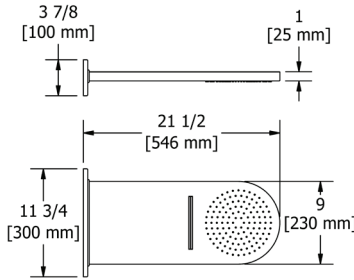

406 22" x 9" Waterfall and rain showerhead

406	C	PN	BN	BK	BG
	1572	2123	2123	2123	2358

- Rain and Cascade functions
- 2 functions
- 2.5 GPM/9.4 LPM at 60 PSI
- Two 1/2" female NPT inlets
- Rough-in valve included with purchase
- Metal Construction