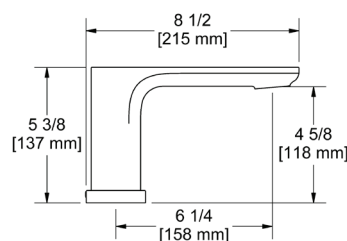

TEQ10 Equinox™ 3-Hole Deck Mount Tub Filler Trim

	C	BN	BK	US4
TEQ10	818	1105	1105	1227

- Single-function anti-calcium handshower at 1.8 GPM/6.8 LPM at 60 PSI
- 8.7 GPM/33 LPM at 60 PSI
- Rough-in valve sold separately:
  - Order RHTB deck mount tub filler rough-in valve: $248