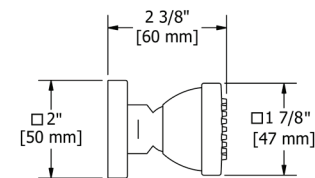

327 Single Function Body Spray

	C	PN	BN
327	138	187	187

- Swivel directional control
- 1 function
- Adjustable flow 0.5-1.3GPM / 2-6 LPM at 60 PSI
- 1/2" female NPT inlet

390 Single Function Body Spray

	C	PN	BN	BK	BG	US4
390	158	214	214	214	237	237

- Swivel directional control
- 1 function
- Adjustable flow 0.5-1.3GPM / 2-6 LPM at 60 PSI
- 1/2" female NPT inlet

337 Single Function Body Spray

	C	PN	BN
337	188	254	254

- Swivel directional control
- 1 function
- Adjustable flow 0.5-1.3GPM / 2-6 LPM at 60 PSI
- 1/2" female NPT inlet
- Complements Momenti™ collection and other transitional designs

377 Single Function Body Spray

	C	BN	US4
377	188	254	282

- Swivel directional control
- 1 function
- Adjustable flow 0.5-1.3GPM / 2-6 LPM at 60 PSI
- 1/2" female NPT inlet
- Complements Equinox™ collection

350 Single Function Body Spray

	C	PN	BN	BK	BG	US4
350	178	241	241	241	267	267

- Swivel directional control
- 1 function
- Adjustable flow 0.5-1.3GPM / 2-6 LPM at 60 PSI
- 1/2" female NPT inlet