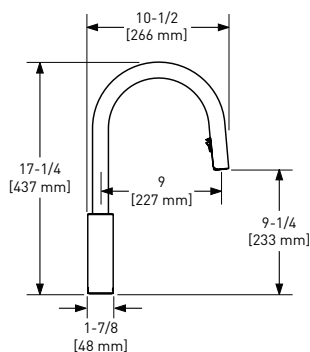

LT201 Lateral™ Pull-Down Kitchen Faucet With C-Spout

	C	SS	BK	BG
LT201	688	929	929	1032

- Boomerang™ pull-down technology seamlessly integrates sprayer into the spout while returning it quickly and easily to the sprayer's original position
- Dual-spray functionality with stream and spray settings
- 1.8 GPM/6.8 LPM at 60 PSI (CEC compliant)
- 3/8" speedway compression