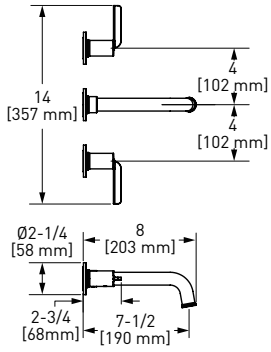

TAU03 Authentica™ Wall Mount Lavatory Faucet Trim

	C	PN	BN	BK
TAU03	478	646	646	646

- 1.2 GPM/4.5 LPM at 60 PSI (WaterSense and CEC compliant)
- Drain sold separately, see Lavatory Drain tab for pricing.
- Rough-in valve sold separately
  —Order RH08WM wall rough-in valve: $328

SEE LAVATORY DRAINS TAB FOR PRICING