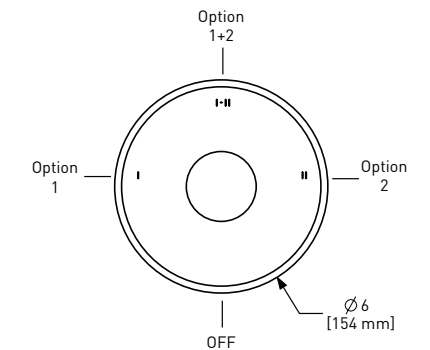

TAA23 (Shared) Arca™ 1/2" Therm & Pressure Balance Trim With 3 Functions

	C	PN	BN	BK	BG
TAA23	548	740	740	740	822

- Combines both thermostatic and pressure balance technologies
- "Set it and forget it" temperature control
- 2 dedicated functions and 1 shared function
- Temp. & volume control with diverter at 6.3 GPM/24 LPM at 60 PSI
- Rough-in valve sold separately:
  - —Order R23 rough-in valve: $266
- Extension kits available, 1 1/4" EXT23KIT114 and 3/4" EXT23KIT34