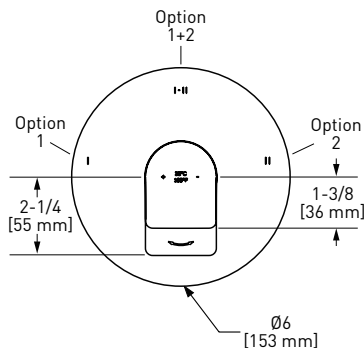

C	BN	BK	BG
TOD23	598	808	808	897

- Combines both thermostatic and pressure balance technologies
- "Set it and forget it" temperature control
- 2 dedicated functions and 1 shared function
- Temp. & volume control with diverter at 6.3 GPM/24 LPM at 60 PSI
- Rough-in valve sold separately:
  - —Order R23 rough-in valve: $266
- Extension kits available, 1 1/4" EXT23KIT114 and 3/4" EXT23KIT34