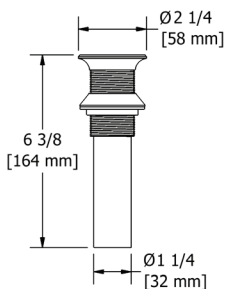

DO170 Lavatory Open Grid Drain Without Overflow

	C	BN
DO170	78	106

- 1 1/4" tailpiece