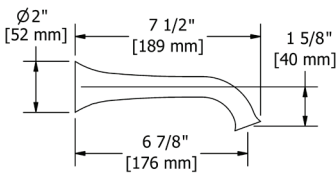

C	BN
ED80	228	308

- 1/2" copper slip fit inlet
- Metal Construction

871 Wall Mount Tub Spout With Diverter