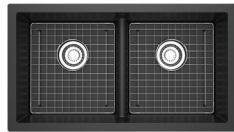

WH	BK
FAUM3318LD	958	958

- 36" (91.44 cm) minimum cabinet size
- 50/50 Double Bowl
- Undermount installation only
- Wire sink grid and basket strainer included