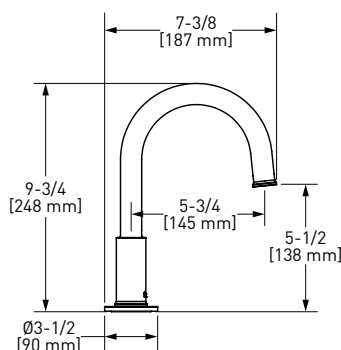

AU400 Authentica™ Bridge Pull-Down Kitchen Faucet With C-Spout

	C	SS	PN	BK	US4
AU400	1168	1577	1577	1577	1752

- Boomerang™ pull-down technology seamlessly integrates sprayer into the spout while returning it quickly and easily to the sprayer's original position
- Dual-spray functionality with stream and spray settings
- 1.5 GPM/5.69 LPM at 60 PSI (CEC compliant)
- 3/8" speedway compression

AU221 Authentica™ Pre-Rinse Pull-Down Kitchen Faucet

	C	SS	BK
AU221	848	1145	1145

- Boost technology offers higher flow modes with the push of a button for faster fill and more powerful cleaning
- 1.5 GPM/5.69 LPM at 60 PSI (CEC compliant)
- 3/8" speedway compression

AU601 Authentica™ Bar/Food Prep Kitchen Faucet With C-Spout

	C	SS	PN	BK	US4
AU601	448	605	605	605	672

- Single-spray functionality
- 1.8 GPM/6.8 LPM at 60 PSI (CEC compliant)
- 3/8" speedway compression

AU900 Authentica™ Pot Filler

	C	SS	PN	BK	US4
AU900	1378	1861	1861	1861	2067

- Dual handle shut-offs, one at the wall and one at the outlet
- Folds away when not in use
- 5.5 GPM/20.8 LPM at 60 PSI
- 1/2" inlet female NPT

AU701 Authentica™ Filter Kitchen Faucet

	C	SS	PN	BK	US4
AU701	448	605	605	605	672

- May be used with HRK-2000 inline filter system
- Not suitable for reverse osmosis systems or instant hot systems
- 1.2 GPM/4.5 LPM at 60 PSI (CEC compliant)
- 3/8" speedway compression