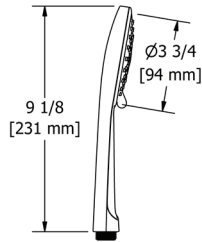

4380 4" 3-Function Handshower

	C	BK
4380	88	119

- 3 functions
- 2.0 GPM/7.6 LPM at 60 PSI

4370 4" 3-Function Handshower