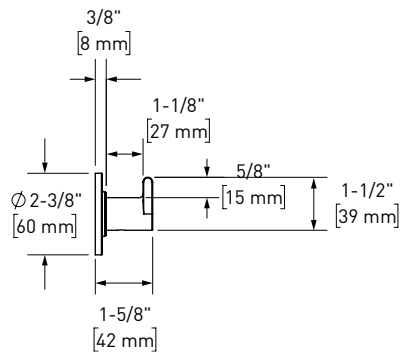

AUO Authentica™ Robe Hook

	C	PN	BN	BK
AUO	138	187	187	187

- Holds one robe or towel close to your shower or bathing space