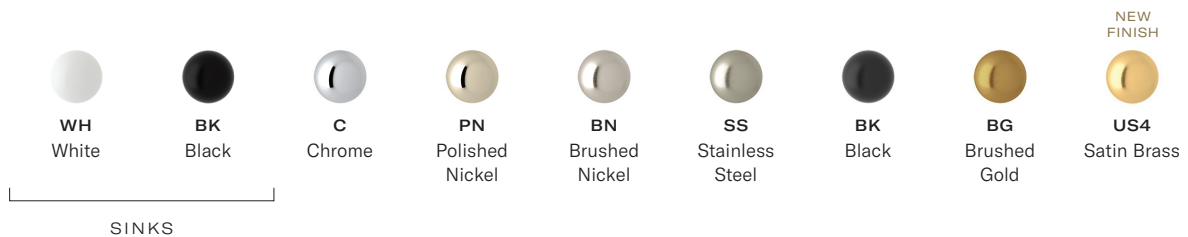

NOMENCLATURE

CODE EXAMPLES

KITCHEN SINK

FA UM 3318 LD BK
| | | | |
1 2 3 4 5

- 1 Collection abbreviation
- 2 Undermount
- 3 Size of the sink
- 4 Low divide (LD), or Workstation (WS)
- 5 Finish

FAUCET

RU SQ 08 + BN
| | | | |
1 2 3 4 5

- 1 Collection
- 2 Square Spout (SQ)**
- 3 Faucet category (01, 08...)
- 4 Handle choices (L,+, LKN)*
- 5 Faucet finish

* Indicate only if applicable

**Only model 08 is available with the square spout (SQ).

SHOWER ROUGHS

R51-EX
| |
1 2

- 1 Rough (R51, R23, R45)
- 2 Connections (-EX, -SPEX)*

* Indicate only if applicable: leave blank when ordering a NPT connection.

KEY CODES

J J Lever (Momenti)	RD Round Spout	TH Top Handle	+ Cross	-EX Expansion PEX Connection
KN Knurled Texture	SH Side Handle	TM Round Plate	-06 6" Shower Arm	-SPEX PEX Connection
L Metal Lever	SQ Square Spout	TQ Square Plate	-CW Ceiling and Wall Shower Arm Included	-ST Stop Valve

FINISH CODES