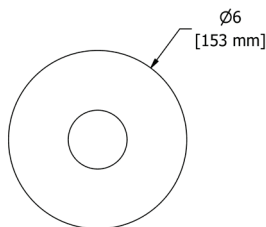

TGS51	C	BK
	298	403

- Bottom outlet compatible with diverter tub spout
- 1 function
- Temp. & volume control at 5.8 GPM/22 LPM at 60 PSI
- Rough-in valve sold separately:
  - —Order R51 rough-in valve: $184
- Extension kits available, 1 1/4" EXT51KIT114 and 3/4" EXT51KIT34