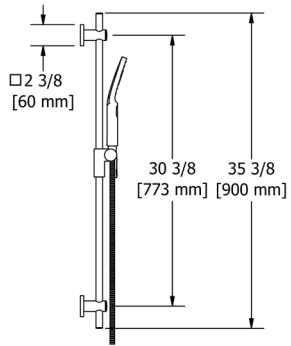

PARADOX

REFLET

RIU

ZENDO

LAVATORY DRAINS

ROUGH-IN VALVES

SHOWER

CARE & MAINTENANCE

TERMS

4825 Handshower Set With 36" Slide Bar and 3-Function Handshower

	C	PN	BN	BK
4825 _	498	673	673	673
4825 _-WS	498	673	673	—

- 4365 3-function handshower
- 59" (150 cm) shower hose with 2 check valves
- Flow rate options at 60 PSI:
  - 2.0 GPM/7.6 LPM
  - For 1.8 GPM/6.8 LPM, order -WS version (WaterSense and CEC compliant)
- Ø 3/4" (19mm) slide bar