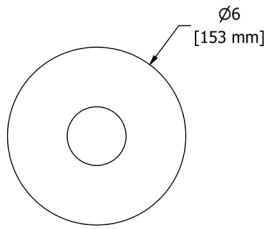

Handle	C	PN	BN	BK	BG
TRUTM51	398	538	538	538	597

- Bottom outlet compatible with diverter tub spout
- 1 function
- Temp. & volume control at 5.8 GPM/22 LPM at 60 PSI
- Rough-in valve sold separately:
  - —Order R51 rough-in valve: $184
- Extension kits available, 1 1/4" EXT51KIT114 and 3/4" EXT51KIT34

TRUTM44 (No Share) Riu™ 1/2" Therm & Pressure Balance Trim With 2 Functions