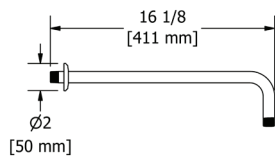

C	PN	BN	BK	BG
554	168	227	227	227	252

- Escutcheon included
- 1/2" male outlet; 1/2" male NPT inlet
- Complements Momenti™ collection

574 16" Wall Mount Shower Arm