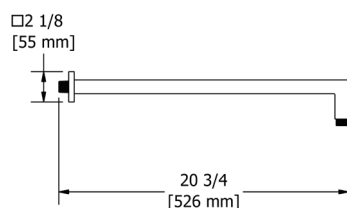

- Escutcheon included
- 1/2" male outlet; 1/2" male NPT inlet