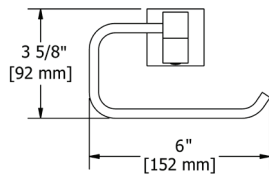

ZO3 Zendo™ Toilet Paper Holder

	C	BN	BK
ZO3	128	173	173

- There's no need to compromise on design in this essential space

ZO0 Zendo™ Robe Hook