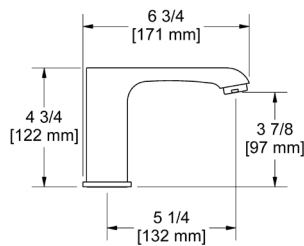

C	BN	BK
ZO08	768	1037	1037

- 1.2 GPM/4.5 LPM at 60 PSI (WaterSense and CEC compliant)
- 3/8" speedway compression
- Quick Connect system for easy installation
- Push drain included with faucet