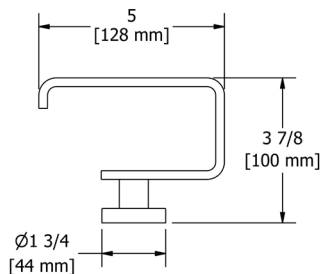

PX3 Paradox™ Toilet Paper Holder

	C	BN	BK	BG
PX3	138	187	187	207

- There's no need to compromise on design in this essential space