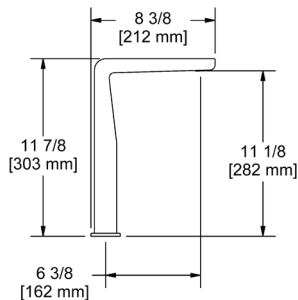

PBS01 Parabola™ Single Handle Lavatory Faucet

	C	BK	BG
PBS01	708	956	1062

- 1.2 GPM/4.5 LPM at 60 PSI (WaterSense and CEC compliant)
- 3/8" speedway compression
- Push drain included with faucet

PBL01 Parabola™ Single Handle Tall Lavatory Faucet

	C	BK	BG
PBL01	928	1253	1392

- 1.2 GPM/4.5 LPM at 60 PSI (WaterSense and CEC compliant)
- 3/8" speedway compression
- Drain sold separately, see Lavatory Drain tab for pricing

PB08 Parabola™ Widespread Lavatory Faucet

	C	BK	BG
PB08	928	1253	1392

- 1.2 GPM/4.5 LPM at 60 PSI (WaterSense and CEC compliant)
- 3/8" speedway compression
- Quick Connect system for easy installation
- Push drain included with faucet

TPB360 Parabola™ Wall Mount 360° Lavatory Faucet Trim

	C	BK	BG
TPB360	700	945	1050

- 3-point handle installation (right, top, left)
- 1.2 GPM/4.5 LPM at 60 PSI (WaterSense and CEC compliant)
- Drain sold separately, see Lavatory Drain tab for pricing.
- Rough-in valve sold separately:
  - Order RH360 rough-in valve: $235
- Extension kit available, 3/4" EXT360KIT34

SEE LAVATORY DRAINS TAB FOR PRICING