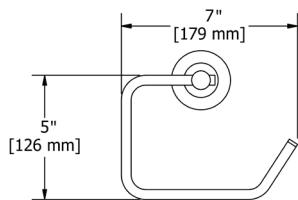

ST3 Star Toilet Paper Holder

	C	PN	BN	BK	BG
ST3	178	241	241	241	267

- There's no need to compromise on design in this essential space

ST0 Star Robe Hook