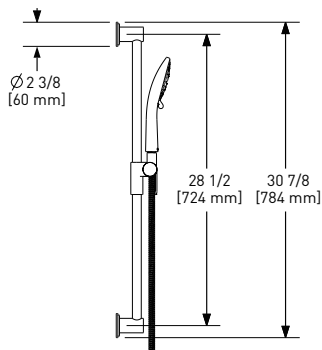

5163 Handshower Set With 29" Slide Bar and 5-Function Handshower

	C	PN	BN	BK	BG
5163	208	281	281	281	312

- 4375 5-function handshower
- 59" (150 cm) shower hose with 2 check valves
- 1.8 GPM/6.8 LPM at 80 PSI (WaterSense and CEC compliant)
- Ø 7/8" (22mm) slide bar
- Complements Arca™ collection