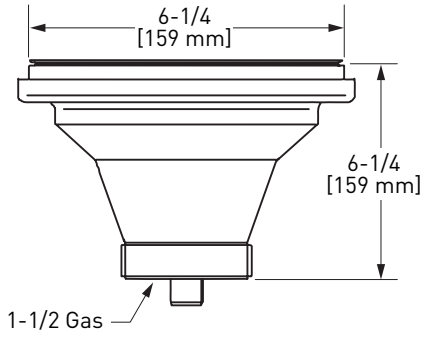

735 Basket Strainer

	WH	SS	PN	SEG
735	138	187	187	207

- Fits standard 3 1/2" diameter drain openings
- Standard 1 1/2" male connection to drain plumbing
- Shorter mounting screws available for metal sinks, part #737SCREW23: $53
- Perrin & Rowe Satin English Gold (SEG) finish complements Satin Brass (US4) finish