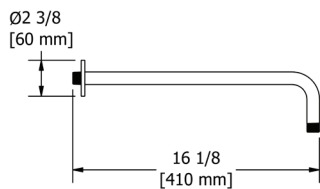

C	PN	BN	BK	BG
503	148	200	200	200	222

- Escutcheon included
- 1/2" male outlet; 1/2" male NPT inlet

554 16" Wall Mount Shower Arm