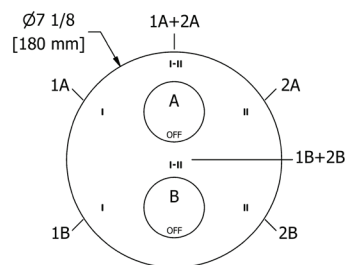

TGS46	C	
		928

- Combines both thermostatic and pressure balance technologies
- 2 temperature and volume controls with diverters
- 4 dedicated functions and 2 shared functions
- Rough-in valve sold separately:
  - —Order R46 rough-in valve: $441