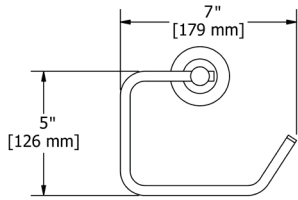

ST3 Star Toilet Paper Holder

	C	PN	BN	BK	BG
ST3	178	241	241	241	267

- There's no need to compromise on design in this essential space

ST0 Star Robe Hook