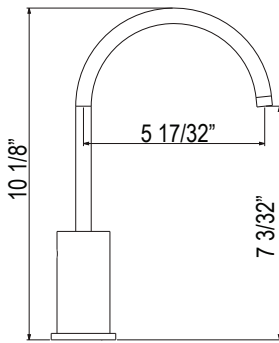

Handle	APC	PN	MB
GKIT7545LM -2	2042	2224	2224

- 0.5 GPM/1.9 LPM at 45 PSI (CEC compliant)
- 3/8" speedway compression
- For replacement filter cartridge, order U.PRF1: $168
- Includes the Perrin & Rowe® U.1998 high performance hot water tank and U.1106 filter system

G7545 Lux™ Hot Water Dispenser