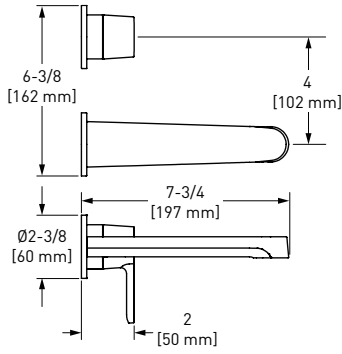

TNB360N Nibi™ Wall Mount 360° Lavatory Faucet Trim

	C	BN	BK	BG
TNB360N	510	689	689	765

- 3-point handle installation (right, top, left)
- 1.2 GPM/4.5 LPM at 60 PSI (WaterSense and CEC compliant)
- Drain sold separately, see Lavatory Drain tab for pricing.
- Rough-in valve sold separately:
  - —Order RH360 rough-in valve: $235
- Extension kit available, 3/4" EXT360KIT34