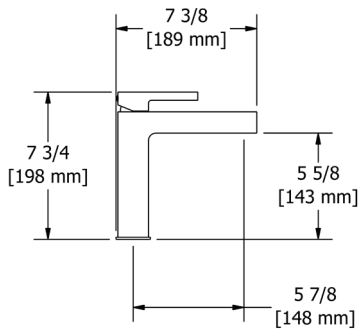

PXS01 Paradox™ Single Handle Lavatory Faucet