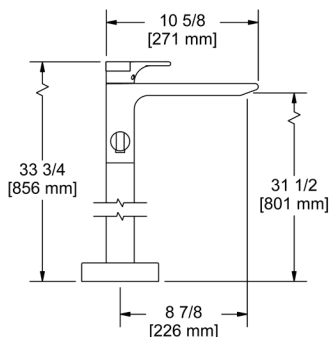

TFR39 Fresk™ Thermostatic Single Hole Floor Mount Tub Filler Trim

	C	BN	BK
TFR39	1558	2104	2104

- Single-function anti-calcium handshower at 1.8 GPM/6.8 LPM at 60 PSI
- 2 check valves
- 6 GPM/23 LPM at 60 PSI
- Rough-in valve sold separately:
  - —Order RHFS-ST floor mount tub filler rough-in valve: $298
  - —Order RHBX-ST floor mount tub filler rough-in valve for concrete floor installation: $512