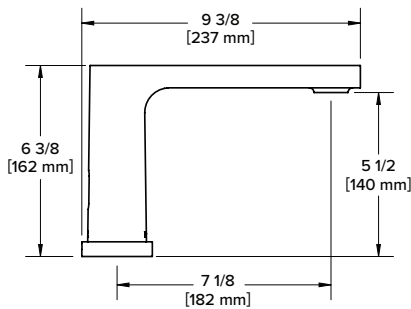

TOD10 Ode™ 3-Hole Deck Mount Tub Filler Trim

	C	BK	BG
TOD10	648	875	972

- Single-function anti-calcium handshower at 1.8 GPM/6.8 LPM at 60 PSI
- 8.7 GPM/33 LPM at 60 PSI
- Rough-in valve sold separately:
  - —Order RHTB deck mount tub filler rough-in valve: $248