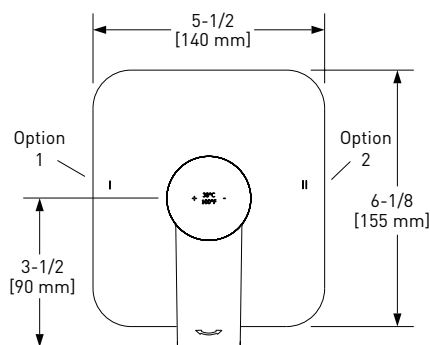

TFR44 (No Share) Fresk™ 1/2" Therm & Pressure Balance Trim With 2 Functions