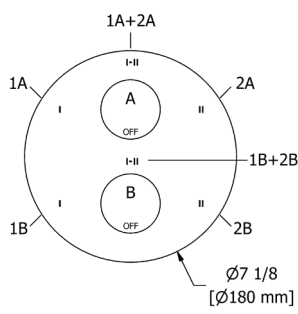

TPB46	C	BK	BG
	1028	1388	1542

- Combines both thermostatic and pressure balance technologies
- 2 temperature and volume controls with diverters
- 4 dedicated functions and 2 shared functions
- Rough-in valve sold separately:
  - —Order R46 rough-in valve: $441