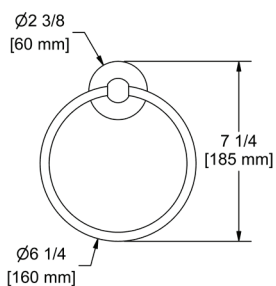

C	PN	BN	BK	BG
MM7	158	214	214	214	237

- Elegantly display bath towels in a coordinated fashion with other accessories

MM5 Momenti™ 24" Towel Bar