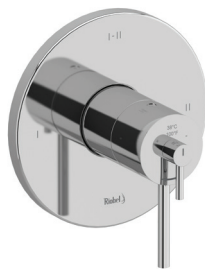

TGS23	C	BK
	548	740

- Combines both thermostatic and pressure balance technologies
- "Set it and forget it" temperature control
- 3 dedicated functions and 1 shared function
- Temp. & volume control with diverter at 6.3 GPM/24 LPM at 60 PSI
- Rough-in valve sold separately:
  - —Order R23 rough-in valve: $266
- Extension kits available, 1 1/4" EXT23KIT114 and 3/4" EXT23KIT34

TGS47 (No Share) GS 1/2" Therm & Pressure Balance Trim With 3 Functions