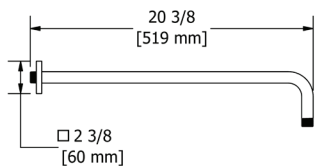

- Escutcheon included
- 1/2" male outlet; 1/2" male NPT inlet

547 21" Wall Mount Shower Arm

	C	BN	BK	BG
547	248	335	335	372