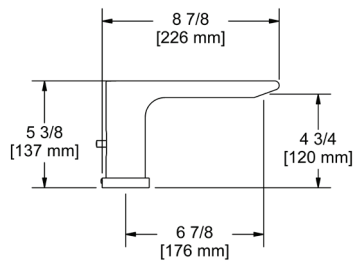

TFR16 Fresk™ 3-Hole Pressure Balance Deck Mount Tub Filler Trim

	C	BN	BK
TFR16	768	1037	1037

- Single-function anti-calcium handshower at 1.8 GPM/6.8 LPM at 60 PSI
- 6 GPM/23 LPM at 60 PSI
- Rough-in valve sold separately:
  - —Order RHTB deck mount tub filler rough-in valve: $248