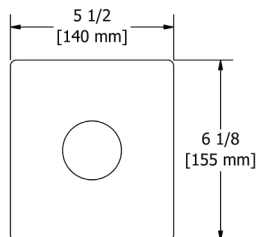

TZOTQ51 Zendo™ 1/2" Pressure Balance Trim

	C	BN	BK
TZOTQ51	458	619	619

- Bottom outlet compatible with diverter tub spout
- 1 function
- Temp. & volume control at 5.8 GPM/22 LPM at 60 PSI
- Rough-in valve sold separately:
  - —Order R51 rough-in valve: $184
- Extension kits available, 1 1/4" EXT51KIT114 and 3/4" EXT51KIT34