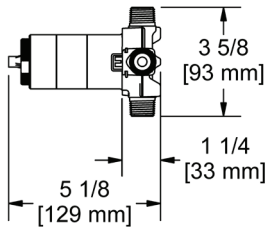

Connection	$
R23	266
R23-EX	266
R23-SPEX	266

- Combines both thermostatic and pressure balance technologies
- Temperature and volume control with diverter
- Up to 3 functions
- 6.3 GPM/24.9 LPM at 60 PSI
- Inlet connections: 1/2" NPT, PEX (SPEX), Expansion Pex (EX)
- Must order TXX23 (shared) or TXX44 (no share) trim
- 1 1/4" R23 extension kit available, order EXT23KIT114: $78
- 3/4" R23 extension kit available, order EXT23KIT34: $48