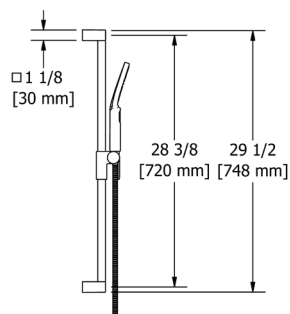

4665 Handshower Set With 30" Slide Bar and 3-Function Handshower

	C	BN	BK
4665	348	470	470
4665 -WS	348	470	—

- 4365 3-function handshower
- 59" (150 cm) shower hose with 2 check valves
- Flow rate options at 60 PSI:
  - 2.0 GPM/7.6 LPM
  - For 1.8 GPM/6.8 LPM, order -WS version (WaterSense and CEC compliant)
- Rectangular slide bar 7/8" (22mm)