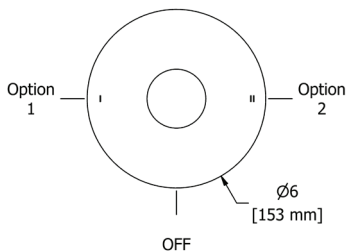

TGS44 (No Share) GS 1/2" Therm & Pressure Balance Trim With 2 Functions

TGS44	C	BK
	548	740

- Combines both thermostatic and pressure balance technologies
- "Set it and forget it" temperature control
- 2 dedicated functions (CEC compliant)
- Temp. & volume control with diverter at 6.3 GPM/24 LPM at 60 PSI
- Rough-in valve sold separately:
  - —Order R23 rough-in valve: $266
- Extension kits available, 1 1/4" EXT23KIT114 and 3/4" EXT23KIT34

TGS23 (Shared) GS 1/2" Therm & Pressure Balance Trim With 3 Functions