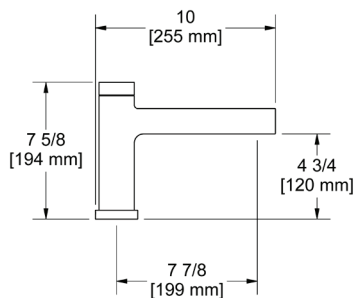

TPX16 Paradox™ 3-Hole Pressure Balance Deck Mount Tub Filler Trim

	C	BK	BG
TPX16	868	1172	1302

- Single-function anti-calcium handshower at 1.8 GPM/6.8 LPM at 60 PSI
- 6 GPM/23 LPM at 60 PSI
- Rough-in valve sold separately:
  - —Order RHTB deck mount tub filler rough-in valve: $248