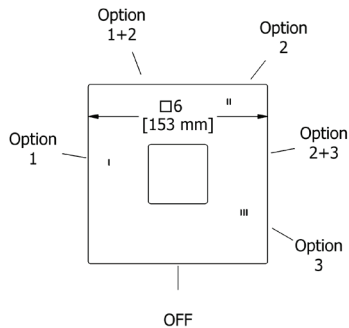

C	BN	BG
TRF45	608	821	912

- Combines both thermostatic and pressure balance technologies
- “Set it and forget it” temperature control
- 3 dedicated functions and 2 shared functions
- Temp. & volume control with diverter at 6.3 GPM/24 LPM at 60 PSI
- Rough-in valve sold separately:
  - —Order R45 rough-in valve: $328
- Extension kits available, 1 1/4" EXT23KIT114 and 3/4" EXT23KIT34

RF3 Reflet™ Toilet Paper holder

	C	BN	BG
RF3	188	254	282

- There's no need to compromise on design in this essential space