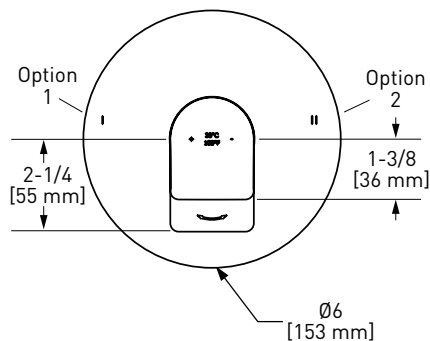

TOD44 (No Share) Ode™ 1/2" Therm & Pressure Balance Trim With 2 Functions

	C	BN	BK	BG
TOD44	598	808	808	897

- Combines both thermostatic and pressure balance technologies
- "Set it and forget it" temperature control
- 2 dedicated functions (CEC compliant)
- Temp. & volume control with diverter at 6.3 GPM/24 LPM at 60 PSI
- Rough-in valve sold separately:
  - —Order R23 rough-in valve: $266
- Extension kits available, 1 1/4" EXT23KIT114 and 3/4" EXT23KIT34

TOD23 (Shared) Ode™ 1/2" Therm & Pressure Balance Trim With 3 Functions