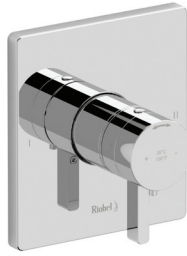

TPXTQ44 (No Share) Paradox™ 1/2" Therm & Pressure Balance Trim With 2 Functions

TPXTQ44	C	BK	BG
	608	821	912

- Combines both thermostatic and pressure balance technologies
- "Set it and forget it" temperature control
- 2 dedicated functions (CEC compliant)
- Temp. & volume control with diverter at 6.3 GPM/24 LPM at 60 PSI
- Rough-in valve sold separately:
  - —Order R23 rough-in valve: $266
- Extension kits available, 1 1/4" EXT23KIT114 and 3/4" EXT23KIT34