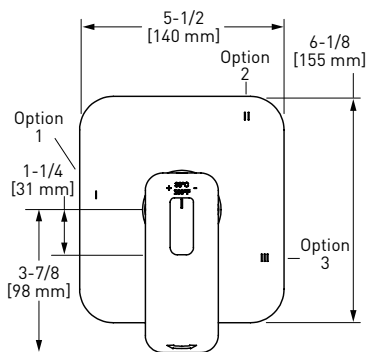

TEQ45N (Shared) Equinox™ 1/2" Therm & Pressure Balance Trim With 5 Functions

NEW

	C	BN	BK	US4
TEQ45N	608	821	821	912

- Combines both thermostatic and pressure balance technologies
- "Set it and forget it" temperature control
- 3 dedicated functions and 2 shared functions
- Temp. & volume control with diverter at 6.3 GPM/24 LPM at 60 PSI
- Rough-in valve sold separately:
  —Order R45 rough-in valve: $328
- Extension kits available, 1 1/4" EXT23KIT114 and 3/4" EXT23KIT34

TEQ47N (No Share) Equinox™ 1/2" Therm & Pressure Balance Trim With 3 Functions

NEW

	C	BN	BK	US4
TEQ47N	608	821	821	912

- Combines both thermostatic and pressure balance technologies
- "Set it and forget it" temperature control
- 3 dedicated functions (CEC compliant)
- Temp. & volume control with diverter at 5 GPM/19 LPM at 60 PSI
- Rough-in valve sold separately:
  —Order R45 rough-in valve: $328
- Extension kits available, 1 1/4" EXT23KIT114 and 3/4" EXT23KIT34

TEQ46N (Shared) Equinox™ 3/4" Therm & Pressure Balance Trim With 6 Functions

NEW

	C	BN
TEQ46N	978	1321

- Combines both thermostatic and pressure balance technologies
- 2 temperature and volume controls with diverters
- 4 dedicated functions and 2 shared functions
- Rough-in valve sold separately:
  —Order R46 rough-in valve: $441

TEQ13W1 Equinox™ 3/4" Thermostatic Trim Without Volume Control

	C	BK
TEQ13W1LM	608	821

- Temperature control only
- Rough-in valve sold separately:
  —Order 1005N rough-in valve: $441
- Volume control(s) required

TEQ20 Equinox™ 1/2" Volume Control Trim

	C	BK
TEQ20	208	281

- To be used with 1005N valve system
- Volume control only
- Rough-in valve sold separately:
  —Order R20 volume control rough-in valve: $128