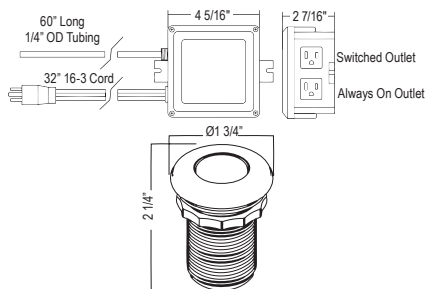

### U.1998 High Performance Hot Water Tank

U.1998	\$
	1084

- 3-Year limited warranty
- Not compatible with ISE type dispensers