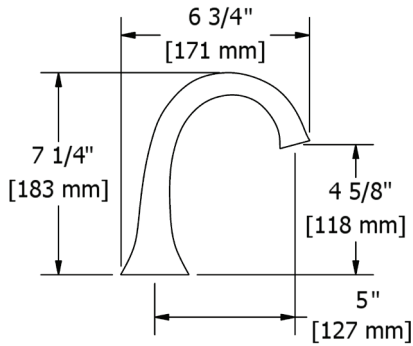

ED08 Edge™ Widespread Lavatory Faucet

Handle	C	BN	BK
ED08L	658	889	889

- 1.2 GPM/4.5 LPM at 60 PSI (WaterSense and CEC compliant)
- 3/8" speedway compression
- Quick Connect system for easy installation
- Push drain included with faucet