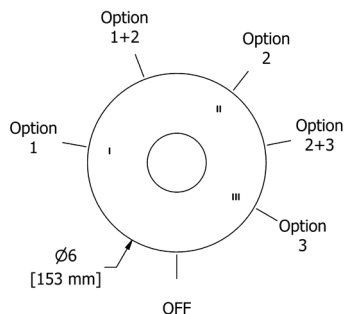

Handle	C	BN	BK
TEDTM45	608	821	821

- Combines both thermostatic and pressure balance technologies
- "Set it and forget it" temperature control
- 3 dedicated functions and 2 shared functions
- Temp. & volume control with diverter at 6.3 GPM/24 LPM at 60 PSI
- Rough-in valve sold separately:
  —Order R45 rough-in valve: $328
- Extension kits available, 1 1/4" EXT23KIT114 and 3/4" EXT23KIT34