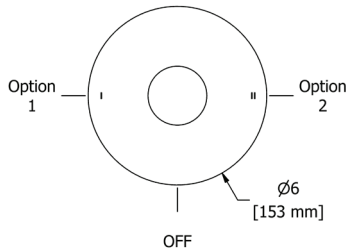

Handle	C	BN	BK
TEDTM44	608	821	1321

- Combines both thermostatic and pressure balance technologies
- "Set it and forget it" temperature control
- 2 dedicated functions (CEC compliant)
- Temp. & volume control with diverter at 6.3 GPM/24 LPM at 60 PSI
- Rough-in valve sold separately:
  —Order R23 rough-in valve: $266
- Extension kits available, 1 1/4" EXT23KIT114 and 3/4" EXT23KIT34

TEDTM23 (Shared) Edge™ 1/2" Therm & Pressure Balance Trim With 3 Functions