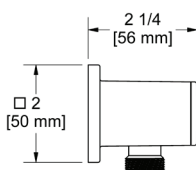

C	PN	BN	BK	BG	US4
774	98	133	133	133	147	147

- Adjustable
- 1 function
- 1/2" male outlet; 1/2" female NPT inlet
- Metal Construction