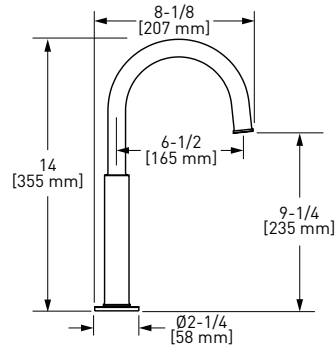

AUL01 Authentica™ Single Handle Tall Lavatory Faucet

	C	PN	BN	BK
AUL01	748	1010	1010	1010

- 1.2 GPM/4.5 LPM at 60 PSI (WaterSense and CEC compliant)
- 3/8" speedway compression
- Drain sold separately, see Lavatory Drain tab for pricing