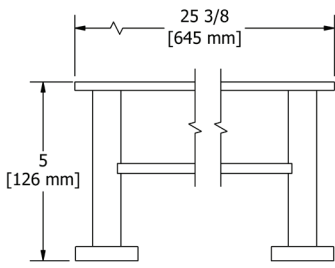

### PX5 Paradox™ 24" Towel Bar

	C	BN	BK	BG
PX5	248	335	335	372

- Length cannot be cut down