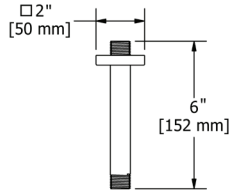

### 578 6" Ceiling Mount Shower Arm

	C	BN	BK	US4
578	118	160	160	177

- Escutcheon included
- 1/2" male outlet; 1/2" male NPT inlet
- Complements Equinox™ collection