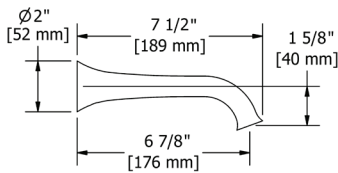

C	BN	BK
ED80	228	308	308

- 1/2" copper slip fit inlet
- Metal Construction

EQ80 Equinox™ Wall Mount Tub Spout