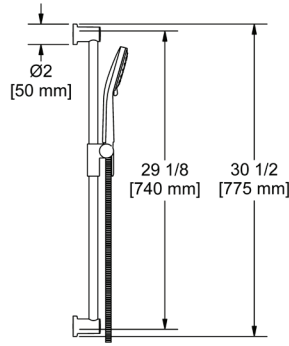

5055 Handshower Set With 31" Slide Bar and 3-Function Handshower

	C	PN	BN	BK
5055	248	335	335	335

- 4358 3-function handshower
- 59" (150 cm) shower hose with 2 check valves
- 1.8 GPM/6.8 LPM at 80 PSI (WaterSense and CEC compliant)
- Ø 7/8" (22mm) slide bar