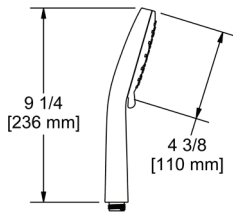

C	PN	BN
4358	168	227	227

- 3 functions
- 1.8 GPM/6.8 LPM at 80 PSI (WaterSense and CEC compliant)

4375 4" 5-Function Handshower