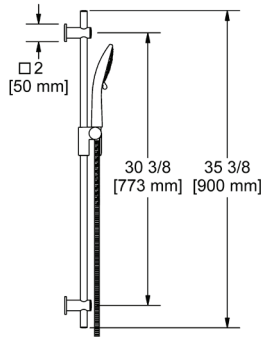

2020 Handshower Set With 36" Slide Bar and 6-Function Handshower

	C	PN	BN
2020	498	673	673

- 4368 6-function handshower
- 59" (150 cm) shower hose with 2 check valves
- 1.8 GPM/6.8 LPM at 80 PSI (WaterSense and CEC compliant)
- Ø 3/4" (19mm) slide bar