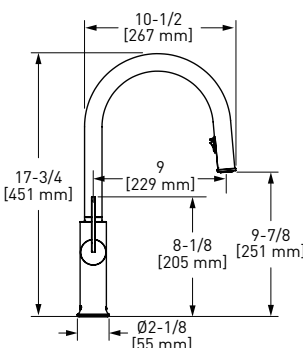

AU801 Authentica™ Two Handle Pull-Down Kitchen Faucet With C-Spout

	C	SS	PN	BK	US4
AU801	848	1145	1145	1145	1272

- Boomerang™ pull-down technology seamlessly integrates sprayer into the spout while returning it quickly and easily to the sprayer's original position
- Dual-spray functionality with stream and spray settings
- 1.5 GPM/5.69 LPM at 60 PSI (CEC compliant)
- 3/8" speedway compression