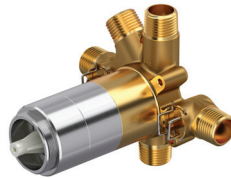

R45 1/2" Therm & Pressure Balance Rough-in Valve With up to 5 Functions

Connection	$
R45	328
R45-EX	328
R45-SPEX	328

- Combines both thermostatic and pressure balance technologies
- Temperature and volume control with diverter
- Up to 5 functions
- 6.3 GPM/24.9 LPM at 60 PSI
- Inlet connections: 1/2" NPT, PEX (SPEX), Expansion Pex (EX)
- Must order TXX45 (shared) or TXX47 (no share) trim
- 1 1/4" R23 extension kit available, order EXT23KIT114: $78
- 3/4" R23 extension kit available, order EXT23KIT34: $48