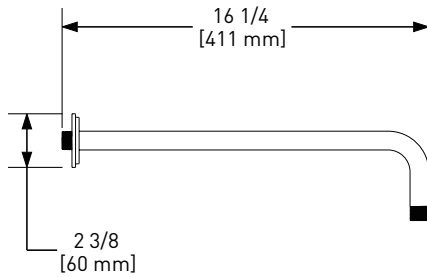

564 16" Wall Mount Shower Arm