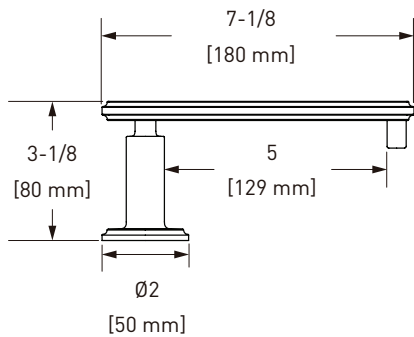

MF3 Manifesto™ Toilet Paper Holder

NEW

	C	PN	BN	BK
MF3	188	254	254	254

- There's no need to compromise on design in this essential space