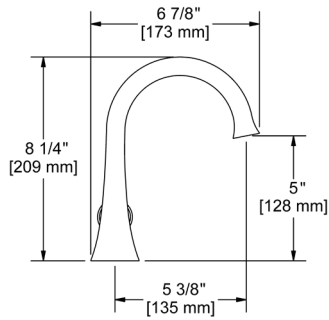

ED01 Edge™ Single Handle Lavatory Faucet

	C	BN	BK
ED01	498	673	673

- 1.2 GPM/4.5 LPM at 60 PSI (WaterSense and CEC compliant)
- 3/8" speedway compression
- Push drain included with faucet