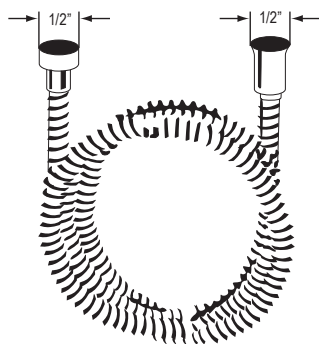

7059 213 cm (84") Double Interlock Flexible Hose, Swivel And 2 Check Valves

	C
7059	118

- For use with handshower (sold separately)
- 2 integrated check valves