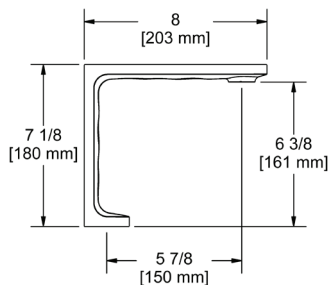

RF08 Reflet™ Widespread Lavatory Faucet

	C	BN	BG
RF08	868	1172	1302

- 1.2 GPM/4.5 LPM at 60 PSI (WaterSense and CEC compliant)
- 3/8" speedway compression
- Quick Connect system for easy installation
- Push drain included with faucet