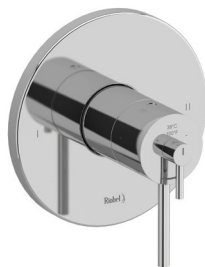

TGS44 (No Share) GS 1/2" Therm & Pressure Balance Trim With 2 Functions

TGS44	C	BK
	548	740

- Combines both thermostatic and pressure balance technologies
- "Set it and forget it" temperature control
- 2 dedicated functions (CEC compliant)
- Temp. & volume control with diverter at 6.3 GPM/24 LPM at 60 PSI
- Rough-in valve sold separately:
  - —Order R23 rough-in valve: $266
- Extension kits available, 1 1/4" EXT23KIT114 and 3/4" EXT23KIT34

TGS23 (Shared) GS 1/2" Therm & Pressure Balance Trim With 3 Functions