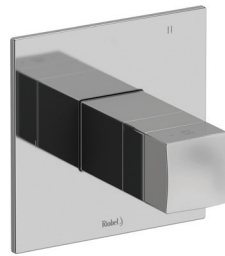

C	BN	BG
TRF47	608	821	912

- Combines both thermostatic and pressure balance technologies
- “Set it and forget it” temperature control
- 3 dedicated functions (CEC compliant)
- Temp. & volume control with diverter at 5 GPM/19 LPM at 60 PSI
- Rough-in valve sold separately:
  - —Order R45 rough-in valve: $328
- Extension kits available, 1 1/4" EXT23KIT114 and 3/4" EXT23KIT34

TRF45 (Shared) Reflet™ 1/2" Therm & Pressure Balance Trim With 5 Functions