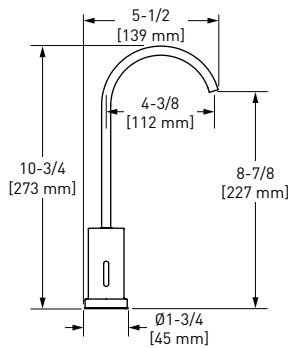

TN731 Transitional Reverse Osmosis Beverage Faucet

	C	SS	PN	BK	US4
TN731	598	808	808	808	897

- **Available Spring 2026**
- 1.5 GPM/5.69 LPM at 60 PSI (CEC compliant)
- 3/8" speedway inlet connection
- Can be paired with 3/8" connection reverse osmosis filtration systems