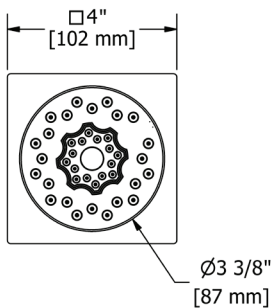

371 2-Function Body Spray

371	C	PN
	198	268

- Swivel directional control
- 2 functions
- 1.6 GPM/6.1 LPM at 60 PSI
- 1/2" female NPT inlet

344 2-Function Body Spray

344	C
	178

- Swivel directional control
- 2 functions
- 1.6 GPM/6.1 LPM at 60 PSI
- 1/2" female NPT inlet

847 Wall Mount Tub Spout

847	C
	178

- 1/2" copper slip fit inlet
- Metal Construction

867 Wall Mount Tub Spout

867	C	PN	BN	BK	BG
	158	214	214	214	237

- 1/2" copper slip fit inlet
- Metal Construction

870 Wall Mount Tub Spout

870	C	PN	BN	BK
	98	133	133	133

- 1/2" copper slip fit inlet