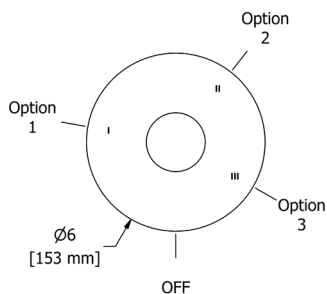

TGS47	C	BK
	548	740

- Combines both thermostatic and pressure balance technologies
- "Set it and forget it" temperature control
- 3 dedicated functions (CEC compliant)
- Temp. & volume control with diverter at 5 GPM/19 LPM at 60 PSI
- Rough-in valve sold separately:
  - —Order R45 rough-in valve: $328
- Extension kits available, 1 1/4" EXT23KIT114 and 3/4" EXT23KIT34

TGS45 (Shared) GS 1/2" Therm & Pressure Balance Trim With 5 Functions