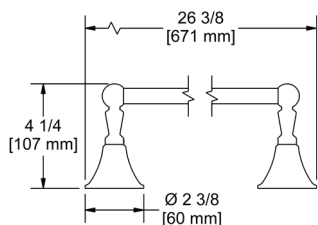

### MM5 Momenti™ 24" Towel Bar

	C	PN	BN	BK	BG
MM5	258	349	349	349	387

- Length can be cut down