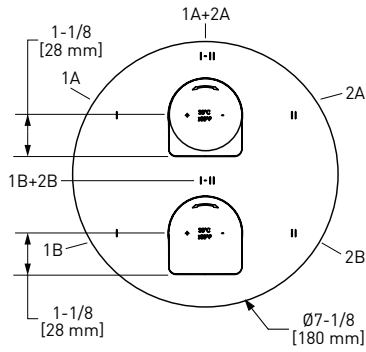

TOD46 (Shared) Ode™ 3/4" Therm & Pressure Balance Trim With 6 Functions

	C	BK
TOD46	928	1253

- Combines both thermostatic and pressure balance technologies
- 2 temperature and volume controls with diverters
- 4 dedicated functions and 2 shared functions
- Rough-in valve sold separately:
  - —Order R46 rough-in valve: $441

PX3 Paradox™ Toilet Paper Holder

	C	BN	BK	BG
PX3	138	187	187	207

- There's no need to compromise on design in this essential space

PX0 Paradox™ Robe Hook

	C	BN	BK	BG
PX0	118	160	160	177

- Holds one robe or towel close to your shower or bathing space

PX7 Paradox™ Towel Ring

	C	BN	BK	BG
PX7	158	214	214	237

- Elegantly display bath towels in a coordinated fashion with other accessories

PX5 Paradox™ 24" Towel Bar

	C	BN	BK	BG
PX5	248	335	335	372

- Length cannot be cut down