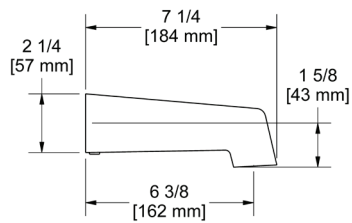

890 Wall Mount Tub Spout

	C
890	108

- 1/2" copper slip fit inlet

891 Wall Mount Tub Spout With Diverter