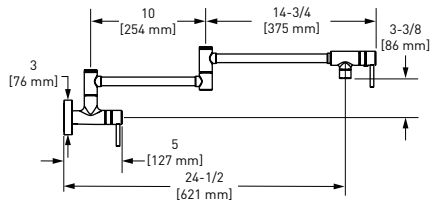

### AZ900 Azure™ Pot Filler

	C	SS	PN	BK	BG
AZ900	1328	1793	1793	1793	1992

- Dual handle shut-offs, one at the wall and one at the outlet
- Folds away when not in use
- 5.5 GPM/20.8 LPM at 60 PSI
- 1/2" female NPT inlet