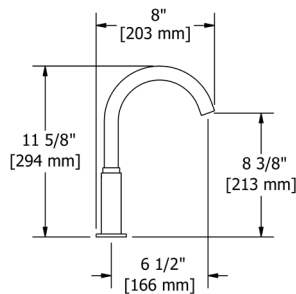

JL101 Joli™ Pull-Down Kitchen Faucet

	C	SS	BK
JL101	548	740	740

- Dual-spray functionality with stream and spray settings
- 1.8 GPM/6.8 LPM at 60 PSI (CEC compliant)
- 3/8" speedway compression

CY101 Joli™ Pull-Out Kitchen Faucet

	C	SS
CY101	688	929

- Dual-spray functionality with stream and spray settings
- 1.8 GPM/6.8 LPM at 60 PSI (CEC compliant)
- 3/8" speedway compression

AZ601 Azure™ Bar/Food Prep Kitchen Faucet With C-Spout

	C	SS	PN	BK	BG
AZ601	398	538	538	538	597

- Single-spray functionality
- 1.8 GPM/6.8 LPM at 60 PSI (CEC compliant)
- 3/8" speedway compression

AZ900 Azure™ Pot Filler

	C	SS	PN	BK	BG
AZ900	1328	1793	1793	1793	1992

- Dual handle shut-offs, one at the wall and one at the outlet
- Folds away when not in use
- 5.5 GPM/20.8 LPM at 60 PSI
- 1/2" female NPT inlet

AZ701 Azure™ Filter Kitchen Faucet

	C	SS	PN	BK	BG
AZ701	398	538	538	538	597

- May be used with HRK-2000 inline filter system
- Not suitable for reverse osmosis systems or instant hot systems
- 1.2 GPM/4.5 LPM at 60 PSI (CEC compliant)
- 3/8" speedway compression