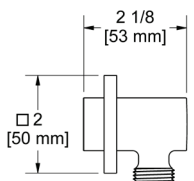

C	BN
720	118	160

- Adjustable
- 1/2" male outlet; 1/2" female NPT inlet
- Metal Construction

774 Handshower Outlet