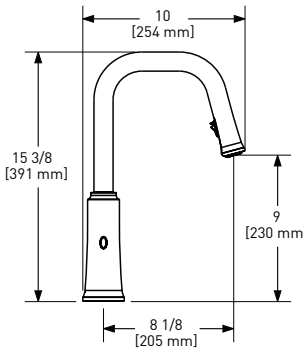

## POT FILLER

LT900  
[P.45](#)

**TTRD111** Trattoria™ Pull-Down Touchless Kitchen Faucet With C-Spout

	C	SS	BK	BG
TTRD111	1058	1429	1429	1587

- 3" (7.62 cm) activation range and 2 minute auto shut-off
- Boomerang™ pull-down technology seamlessly integrates sprayer into the spout while returning it quickly and easily to the sprayer's original position
- Dual-spray functionality with stream and spray settings
- Allows for mechanical and touchless activation
- 1.5 GPM/5.69 LPM at 60 PSI (CEC compliant)
- 3/8" speedway compression
- Powered by 6 AA batteries (included) or order optional AC adapter with power splitter U.CC80AC: \$178