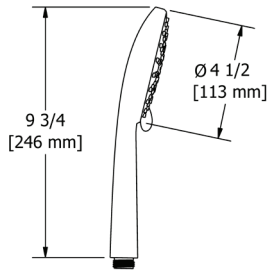

4363 5" 4-Function Handshower

	C	BK
4363_	138	187
4363_-WS	138	187

- 4 functions
- Flow rate options at 60 PSI:
  - 2.0 GPM/7.6 LPM
  - For 1.8 GPM/6.8 LPM, order -WS version (WaterSense and CEC compliant)