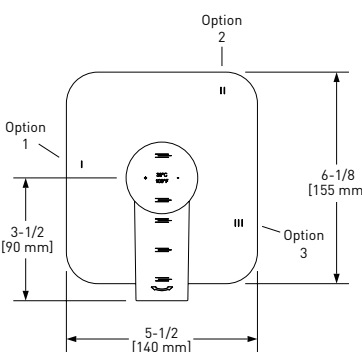

TFR51 Fresk™ 1/2" Pressure Balance Trim

	C	BN	BK
TFR51	328	443	443

- Bottom outlet compatible with diverter tub spout
- 1 function
- Temp. & volume control at 5.8 GPM/22 LPM at 60 PSI
- Rough-in valve sold separately:
  - —Order R51 rough-in valve: $184
- Extension kits available, 1 1/4" EXT51KIT114 and 3/4" EXT51KIT34

TFR44 (No Share) Fresk™ 1/2" Therm & Pressure Balance Trim With 2 Functions

	C	BN	BK
TFR44	658	889	889

- Combines both thermostatic and pressure balance technologies
- "Set it and forget it" temperature control
- 2 dedicated functions (CEC compliant)
- Temp. & volume control with diverter at 6.3 GPM/24 LPM at 60 PSI
- Rough-in valve sold separately:
  - —Order R23 rough-in valve: $266
- Extension kits available, 1 1/4" EXT23KIT114 and 3/4" EXT23KIT34

TFR23 (Shared) Fresk™ 1/2" Therm & Pressure Balance Trim With 3 Functions

	C	BN	BK
TFR23	658	889	889

- Combines both thermostatic and pressure balance technologies
- "Set it and forget it" temperature control
- 2 dedicated functions and 1 shared function
- Temp. & volume control with diverter at 6.3 GPM/24 LPM at 60 PSI
- Rough-in valve sold separately:
  - —Order R23 rough-in valve: $266
- Extension kits available, 1 1/4" EXT23KIT114 and 3/4" EXT23KIT34

TFR47 (No Share) Fresk™ 1/2" Therm & Pressure Balance Trim With 3 Functions

	C	BN	BK
TFR47	658	889	889

- Combines both thermostatic and pressure balance technologies
- "Set it and forget it" temperature control
- 3 dedicated functions (CEC compliant)
- Temp. & volume control with diverter at 5 GPM/19 LPM at 60 PSI
- Rough-in valve sold separately:
  - —Order R45 rough-in valve: $328
- Extension kits available, 1 1/4" EXT23KIT114 and 3/4" EXT23KIT34

TFR45 (Shared) Fresk™ 1/2" Therm & Pressure Balance Trim With 5 Functions

	C	BN	BK
TFR45	658	889	889