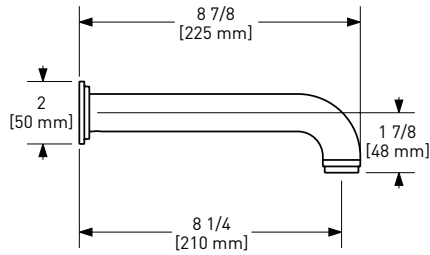

### AA80 Arca™ Wall Mount Tub Spout

	C	PN	BN	BK	BG
AA80	138	187	187	187	207

- 1/2" copper slip fit inlet
- Metal Construction