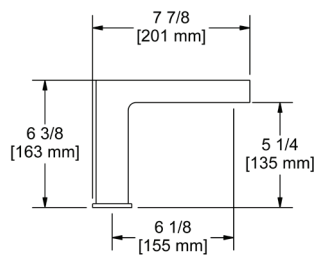

PX08 Paradox™ Widespread Lavatory Faucet