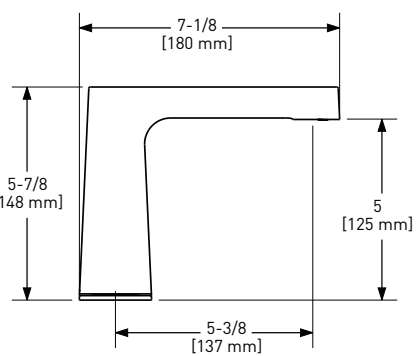

NB08 Nibi™ Widespread Lavatory Faucet

	C	BN	BK	BG
NB08	768	1037	1037	1152

- 1.2 GPM/4.5 LPM at 60 PSI (WaterSense and CEC compliant)
- 3/8" speedway compression
- Push drain included with faucet