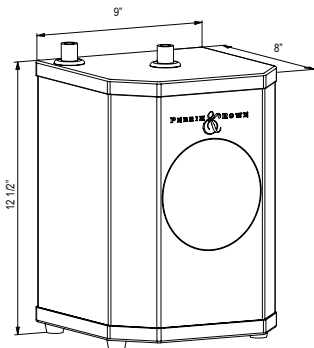

HRF-1000 Arolla™ Replacement Filter Cartridge

HRF-1000	$
	132

- Replacement cartridge for HRK-2000 filter system
- Recommend changing filter every 6 months or 1,000 gallons/3785 liters
- Top of the line 0.2-micron ceramic filter and active carbon material
- Yields reduced PFA's, lead, heavy metals, bacteria, foul taste and odor

U.PRF1 Hot Water Replacement Filter Cartridge

U.PRF1	$
	168

- Designed for use with U.1106 and U.1408 hot water filtration systems
- Recommend changing filter every 6 months or 1,000 gallons/3785 liters

U.1106 Hot Water Filtration System

U.1106	$
	440

- Includes cartridge, housing and connection hoses
- Filter faucet not included
- For replacement filter cartridge, order U.PRF1: $168
- Recommend changing filter every 6 months or 1,000 gallons/3785 liters

U.1998 High Performance Hot Water Tank

U.1998	$
	1084

- 3-Year limited warranty
- Not compatible with ISE type dispensers

AS450 Waste Disposal Control Box With Air Switch Button

	APC	SS	PN	MB
AS450	422	481	481	481

- Remote on/off air switch button for activating garbage disposals
- Solution for island countertops or where an electrical switch is not available
- Control box with mounting hardware included