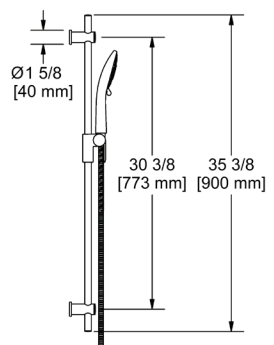

1010 Handshower Set With 36" Slide Bar and 6-Function Handshower

	C	PN	BN
1010 _	418	565	565

- 4368 6-function handshower
- 59" (150 cm) shower hose with 2 check valves
- 1.8 GPM/6.8 LPM at 80 PSI (WaterSense and CEC compliant)
- Ø 3/4" (19mm) slide bar