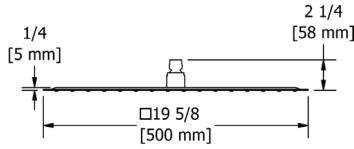

487 20" Rain Showerhead

487	C	978

- 1 function
- 2.0 GPM/7.6 LPM at 60 PSI
- Install with a vertical arm only
- Metal Construction