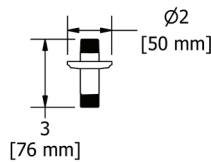

C	PN	BN	BK	BG
559	118	160	160	160	177

- Escutcheon included
- 1/2" male outlet; 1/2" male NPT inlet
- Complements Momenti™ collection

585 6" Ceiling Mount Shower Arm