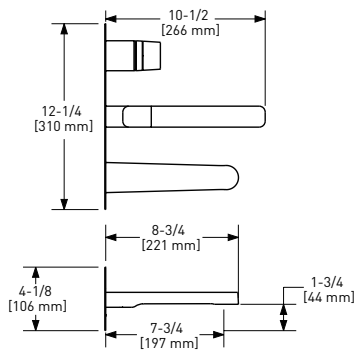

TNB21 Nibi™ Wall Mount Thermostatic/Pressure Balance Tub Filler Trim

	C	BN	BK	BG
TNB21	1458	1969	1969	2187

- Thermostatic & pressure balance
- Single-function anti-calcium handshower at 1.8 GPM/6.8 LPM at 60 PSI
- 5.4 GPM/19.4 LPM at 60 PSI
- Rough-in valve sold separately:
  - —Order RH21 wall mount tub filler rough-in valve: $355