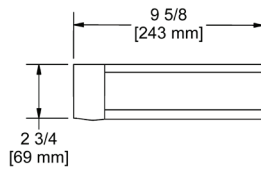

- Elegantly display bath towels in a coordinated fashion with other accessories

RF5 Reflet™ 24" towel bar

	C	BN	BG
RF5	248	335	372