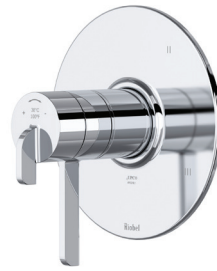

TAU47 (No Share) Authentica™ 1/2" Therm & Pressure Balance Trim With 3 Functions

	C	PN	BN	BK
TAU47	598	808	808	808

- Combines both thermostatic and pressure balance technologies
- "Set it and forget it" temperature control
- 3 dedicated functions (CEC compliant)
- Temp. & volume control with diverter at 5 GPM/19 LPM at 60 PSI
- Rough-in valve sold separately:
  - —Order R45 rough-in valve: $328
- Extension kits available, 1 1/4" EXT23KIT114 and 3/4" EXT23KIT34

TAU45 (Shared) Authentica™ 1/2" Therm & Pressure Balance Trim With 5 Functions