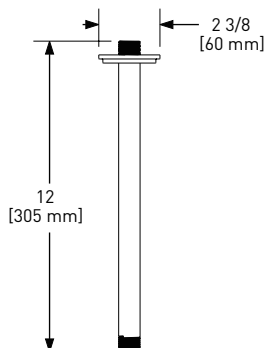

567 12" Ceiling Mount Shower Arm

	C	BN	BK	BG
567	88	119	119	132

- Escutcheon included
- 1/2" male outlet; 1/2" male NPT inlet
- Complements Arca™ collection