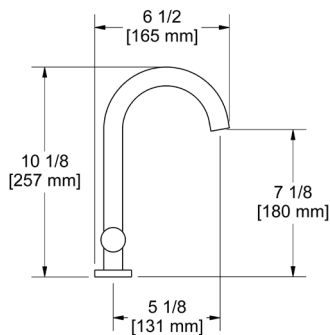

### AZ900 Azure™ Pot Filler

	C	SS	PN	BK	BG
AZ900	1328	1793	1793	1793	1992

- Dual handle shut-offs, one at the wall and one at the outlet
- Folds away when not in use
- 5.5 GPM/20.8 LPM at 60 PSI
- 1/2" female NPT inlet