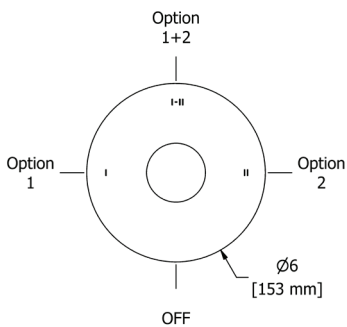

TGS23	C	BK
	548	740

- Combines both thermostatic and pressure balance technologies
- "Set it and forget it" temperature control
- 3 dedicated functions and 1 shared function
- Temp. & volume control with diverter at 6.3 GPM/24 LPM at 60 PSI
- Rough-in valve sold separately:
  - —Order R23 rough-in valve: $266
- Extension kits available, 1 1/4" EXT23KIT114 and 3/4" EXT23KIT34

TGS47 (No Share) GS 1/2" Therm & Pressure Balance Trim With 3 Functions