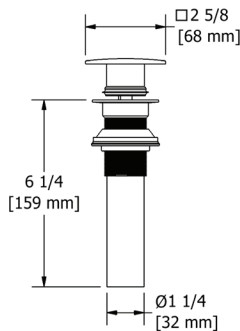

DL140 Lavatory Push Drain Without Overflow

	C
DL140	138

- 1 1/4" tailpiece