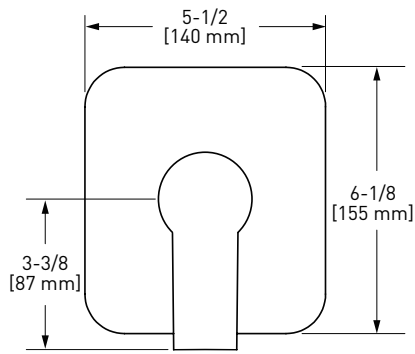

TFR51 Fresk™ 1/2" Pressure Balance Trim