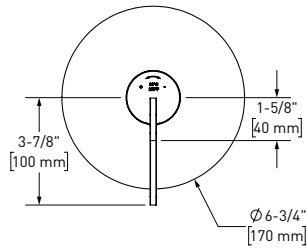

TAU47 (No Share) Authentica™ 1/2" Therm & Pressure Balance Trim With 3 Functions

	C	PN	BN	BK
TAU47	598	808	808	808

- Combines both thermostatic and pressure balance technologies
- "Set it and forget it" temperature control
- 3 dedicated functions (CEC compliant)
- Temp. & volume control with diverter at 5 GPM/19 LPM at 60 PSI
- Rough-in valve sold separately:
  - —Order R45 rough-in valve: $328
- Extension kits available, 1 1/4" EXT23KIT114 and 3/4" EXT23KIT34

TAU45 (Shared) Authentica™ 1/2" Therm & Pressure Balance Trim With 5 Functions