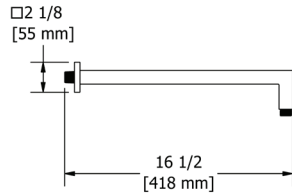

C	BN	BK	BG
543	228	308	308	342

- Escutcheon included
- 1/2" male outlet; 1/2" male NPT inlet

580 20" Wall Mount Shower Arm