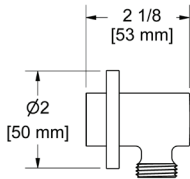

710 Handshower Outlet

	C	PN	BN	BK	BG
710	108	146	146	146	162

- Adjustable
- 1/2" male outlet; 1/2" female NPT inlet
- Metal Construction

734 Handshower Outlet