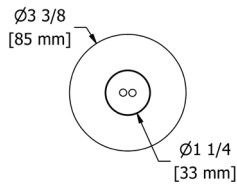

369 Single Function Body Spray

369 _____ C 346

- 1 function
- 1.0 GPM/3.8 LPM at 60 PSI (CEC compliant)
- Special rough included
- 1/2" male NPT inlet
- Rotating jet

399 Single Function Body Spray