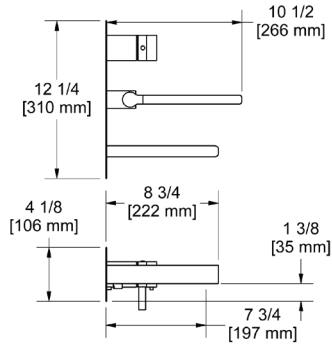

TPX21 Paradox™ Wall Mount Thermostatic/Pressure Balance Tub Filler Trim

	C	BK
TPX21	1118	1510

- Thermostatic & pressure balance
- Single-function anti-calcium handshower at 1.8 GPM/6.8 LPM at 60 PSI
- 5.4 GPM/19.4 LPM at 60 PSI
- Rough-in valve sold separately:
  - —Order RH21 wall mount tub filler rough-in valve: $355