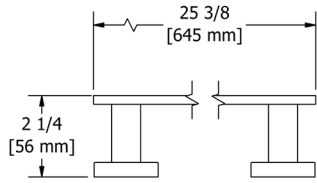

### PX5 Paradox™ 24" Towel Bar

	C	BN	BK	BG
PX5	248	335	335	372

- Length cannot be cut down