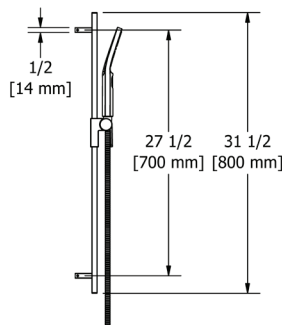

4844 Handshower Set With 32" Slide Bar and 3-Function Handshower

	C	BK	BG
4844	408	551	612
4844 -WS	408	551	612

- 4364 3-function handshower
- 59" (150 cm) shower hose with 2 check valves
- Flow rate options at 60 PSI:
  - 2.0 GPM/7.6 LPM
  - For 1.8 GPM/6.8 LPM, order -WS version (WaterSense and CEC compliant)
- Rectangular slide bar 1 3/8"(34mm) x 1/2"(14mm)