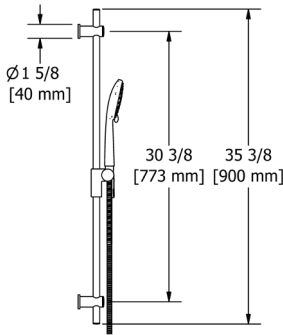

4813 Handshower Set With 36" Slide Bar and 4-Function Handshower

4813	C
4813 -WS	408
	408

- 4363 4-function handshower
- 59" (150 cm) shower hose with 2 check valves
- Flow rate options at 60 PSI:
  - 2.0 GPM/7.6 LPM
  - For 1.8 GPM/6.8 LPM, order -WS version (WaterSense and CEC compliant)
- Ø 3/4" (19mm) slide bar