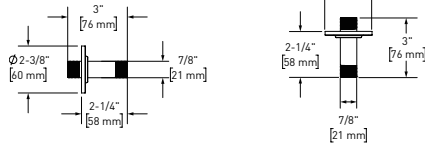

582 3" Ceiling Mount Shower Arm

	C	PN	BN	BK
582	37	50	50	50

- Escutcheon included
- 1/2" male outlet; 1/2" male NPT inlet
- Complements Authentica™ collection