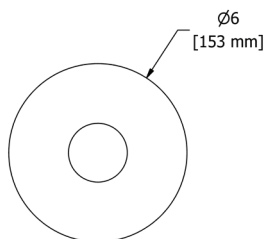

TMMSQ05 Momenti™ Wall Mount Tub Filler Trim

	C	PN	BN	BK	BG
TMMSQ05J	1078	1456	1456	1456	1617

- 10.5 GPM/40 LPM at 60 PSI
- Rough-in valve sold separately:
  —Order RHO8WM wall rough-in valve: $328

MMRD12 Momenti™ 4-Hole Deck Mount Tub Filler With C-Spout

Handle	C	PN	BN	BK	BG
MMRD12J	1828	2468	2468	2468	2742

- Single-function anti-calcium handshower at 1.8 GPM/6.8 LPM at 60 PSI
- 11 GPM/41.5 LPM at 60 PSI
- G 1/2" male inlet
- No additional rough-in valve required to install

871 Wall Mount Tub Spout With Diverter

	C	PN	BN	BK	BG
871	98	133	133	133	147

- 1/2" copper slip fit inlet

MM80 Momenti™ Wall Mount Tub Spout

NEW

	C	PN	BN	BK	BG
MM80	478	646	646	646	717

- 1/2" copper slip fit inlet
- Metal Construction

TMMRD51 Momenti™ 1/2" Pressure Balance Trim

Handle	C	PN	BN	BK	BG
TMMRD51J	408	551	551	551	612

- Bottom outlet compatible with diverter tub spout
- 1 function
- Temp. & volume control at 5.8 GPM/22 LPM at 60 PSI
- Rough-in valve sold separately:
  —Order R51 rough-in valve: $184
- Extension kits available, 1 1/4" EXT51KIT114 and 3/4" EXT51KIT34