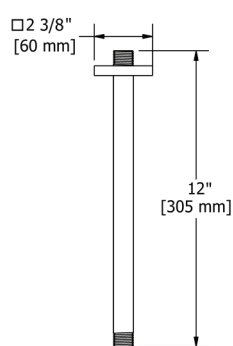

517 12" Ceiling Mount Shower Arm

	C	PN	BN	BG
517	128	173	173	192

- Escutcheon included
- 1/2" male outlet; 1/2" male NPT inlet