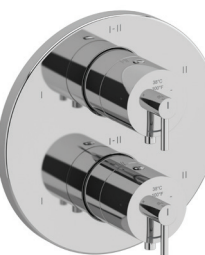

TGS46	C	
		928

- Combines both thermostatic and pressure balance technologies
- 2 temperature and volume controls with diverters
- 4 dedicated functions and 2 shared functions
- Rough-in valve sold separately:
  - —Order R46 rough-in valve: $441