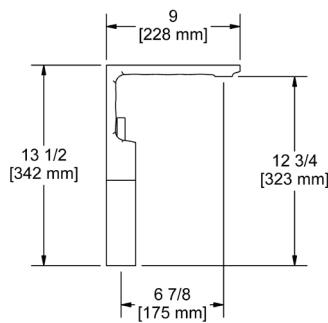

C	BN	BG
RFL01	868	1172	1302

- 1.2 GPM/4.5 LPM at 60 PSI (WaterSense and CEC compliant)
- 3/8" speedway compression
- Drain sold separately, see Lavatory Drain tab for pricing