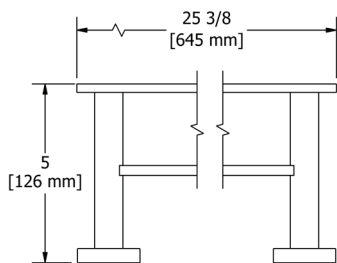

PX6 Paradox™ Double 24" Towel Bar

	C	BN	BK	BG
PX6	478	646	646	717

- Length cannot be cut down