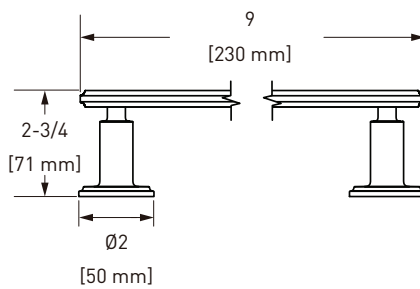

MF7 Manifesto™ Towel Ring

NEW

	C	PN	BN	BK
MF7	198	268	268	268

- Elegantly display bath towels in a coordinated fashion with other accessories