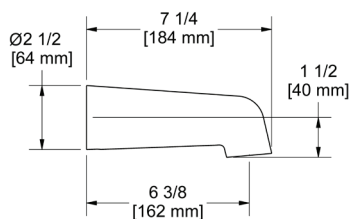

371 2-Function Body Spray

371	C	PN
	198	268

- Swivel directional control
- 2 functions
- 1.6 GPM/6.1 LPM at 60 PSI
- 1/2" female NPT inlet

344 2-Function Body Spray

344	C
	178

- Swivel directional control
- 2 functions
- 1.6 GPM/6.1 LPM at 60 PSI
- 1/2" female NPT inlet

847 Wall Mount Tub Spout

847	C
	178

- 1/2" copper slip fit inlet
- Metal Construction

867 Wall Mount Tub Spout

867	C	PN	BN	BK	BG
	158	214	214	214	237

- 1/2" copper slip fit inlet
- Metal Construction

870 Wall Mount Tub Spout

870	C	PN	BN	BK
	98	133	133	133

- 1/2" copper slip fit inlet