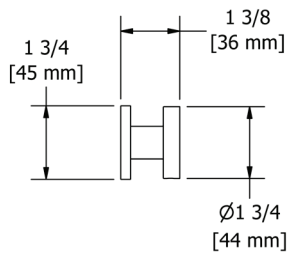

TOD46 (Shared) Ode™ 3/4" Therm & Pressure Balance Trim With 6 Functions

	C	BK
TOD46	928	1253

- Combines both thermostatic and pressure balance technologies
- 2 temperature and volume controls with diverters
- 4 dedicated functions and 2 shared functions
- Rough-in valve sold separately:
  - —Order R46 rough-in valve: $441

PX3 Paradox™ Toilet Paper Holder

	C	BN	BK	BG
PX3	138	187	187	207

- There's no need to compromise on design in this essential space

PX0 Paradox™ Robe Hook

	C	BN	BK	BG
PX0	118	160	160	177

- Holds one robe or towel close to your shower or bathing space

PX7 Paradox™ Towel Ring

	C	BN	BK	BG
PX7	158	214	214	237

- Elegantly display bath towels in a coordinated fashion with other accessories

PX5 Paradox™ 24" Towel Bar

	C	BN	BK	BG
PX5	248	335	335	372

- Length cannot be cut down