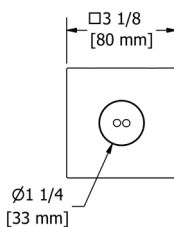

349 _____ C 346

- 1 function
- 1.0 GPM/3.8 LPM at 60 PSI (CEC compliant)
- Special rough included
- 1/2" male NPT inlet
- Rotating jet

340 Single Function Body Spray