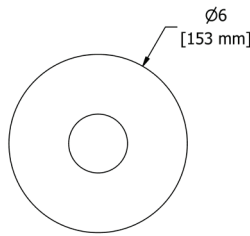

TEDTM51 Edge™ 1/2" Pressure Balance Trim

	C	BN	BK
TEDTM51	308	416	416

- Bottom outlet compatible with diverter tub spout
- 1 function
- Temp. & volume control at 5.8 GPM/22 LPM at 60 PSI
- Rough-in valve sold separately:
  —Order R51 rough-in valve: $184
- Extension kits available, 1 1/4" EXT51KIT114 and 3/4" EXT51KIT34

TEDTM44 (No Share) Edge™ 1/2" Therm & Pressure Balance Trim With 2 Functions