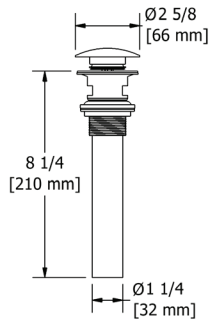

DB140 Lavatory Push Drain With Overflow

	C	BN	BG
DB140	138	187	207

- 1 1/4" tailpiece

DB170 Lavatory Push Drain With Overflow

	C	PN	BN
DB170	98	133	133

- 1 1/4" tailpiece

DB160 Lavatory Push Drain With Overflow

	C	PN	BN	BK	BG	US4
DB160	98	133	133	133	147	147

- 1 1/4" tailpiece

DB150 Lavatory Push Drain With Overflow

	C	PN	BN	BK	BG	US4
DB150	88	119	119	119	132	132

- 1 1/4" tailpiece

DL140 Lavatory Push Drain Without Overflow

	C
DL140	138

- 1 1/4" tailpiece