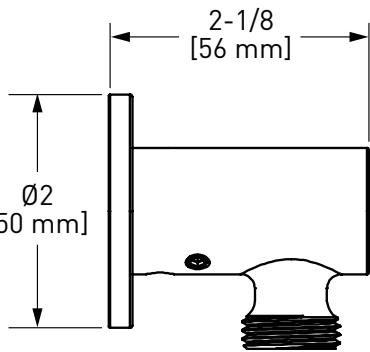

### 4839 Handshower Set With 37" Slide Bar and 5-Function Handshower

	C	PN	BK	BG
4839	608	821	821	912

- 4375 5-function handshower
- 59" (150 cm) shower hose with 2 check valves
- 1.8 GPM/6.8 LPM at 80 PSI (WaterSense and CEC compliant)
- Ø 3/4" (19mm) slide bar
- Complements Parabola™ collection