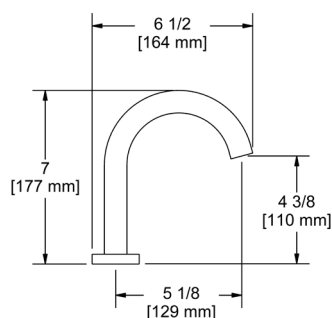

RU08 Riu™ Widespread Lavatory Faucet With C-Spout

Handle	C	PN	BN	BK	BG
RU08+	708	956	956	956	1062
RU08L	708	956	956	956	1062
RU08LKN	708	685	956	956	1062

- 1.2 GPM/4.5 LPM at 60 PSI (WaterSense and CEC compliant)
- 3/8" speedway compression
- Quick Connect system for easy installation
- Push drain included with faucet