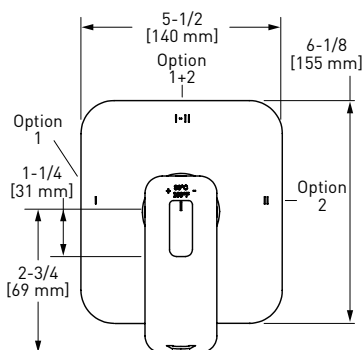

C	BN	BK	US4
TEQ23N	608	821	821	912

- Combines both thermostatic and pressure balance technologies
- "Set it and forget it" temperature control
- 2 dedicated functions and 1 shared function
- Temp. & volume control with diverter at 6.3 GPM/24 LPM at 60 PSI
- Rough-in valve sold separately:
  - —Order R23 rough-in valve: $266
- Extension kits available, 1 1/4" EXT23KIT114 and 3/4" EXT23KIT34