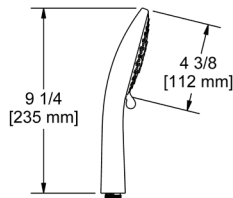

C	PN	BN	BK	BG
4375	282	381	381	381	423

- 5 functions
- 1.8 GPM/6.8 LPM at 80 PSI (WaterSense and CEC compliant)

4460 5" 3-Function Handshower