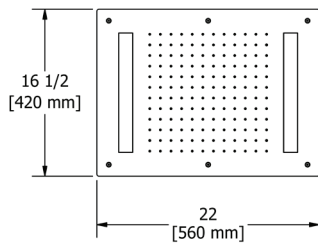

### 476 22" x 16 1/2" Built-In Showerhead With Led Light

476	C	3060
-----	---	------

- 1/2" female inlet
- Wall control for the light
- 2.0 GPM/7.6 LPM at 60 PSI
- 12 volts with integrated transformer
- Not recommended for use in a steam shower
- Metal Construction