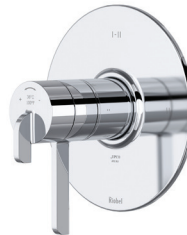

BATHROOM FAUCETS

TUB FILLERS

SHOWER TRIM

TAU23
P.62

ACCESSORIES