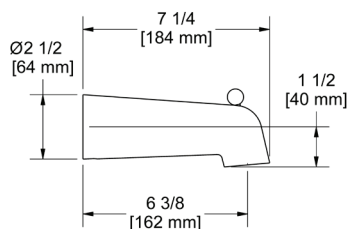

TMMSQ05 Momenti™ Wall Mount Tub Filler Trim

	C	PN	BN	BK	BG
TMMSQ05J	1078	1456	1456	1456	1617

- 10.5 GPM/40 LPM at 60 PSI
- Rough-in valve sold separately:
  —Order RHO8WM wall rough-in valve: $328

MMRD12 Momenti™ 4-Hole Deck Mount Tub Filler With C-Spout

Handle	C	PN	BN	BK	BG
MMRD12J	1828	2468	2468	2468	2742

- Single-function anti-calcium handshower at 1.8 GPM/6.8 LPM at 60 PSI
- 11 GPM/41.5 LPM at 60 PSI
- G 1/2" male inlet
- No additional rough-in valve required to install

871 Wall Mount Tub Spout With Diverter

	C	PN	BN	BK	BG
871	98	133	133	133	147

- 1/2" copper slip fit inlet

MM80 Momenti™ Wall Mount Tub Spout

NEW

	C	PN	BN	BK	BG
MM80	478	646	646	646	717

- 1/2" copper slip fit inlet
- Metal Construction

TMMRD51 Momenti™ 1/2" Pressure Balance Trim

Handle	C	PN	BN	BK	BG
TMMRD51J	408	551	551	551	612

- Bottom outlet compatible with diverter tub spout
- 1 function
- Temp. & volume control at 5.8 GPM/22 LPM at 60 PSI
- Rough-in valve sold separately:
  —Order R51 rough-in valve: $184
- Extension kits available, 1 1/4" EXT51KIT114 and 3/4" EXT51KIT34