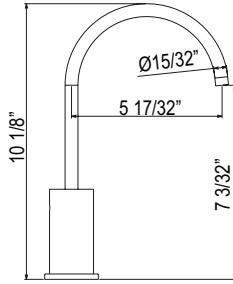

GKIT7545 Lux™ Hot Water Dispenser, Tank And Filter Kit

Handle	APC	PN	MB
GKIT7545LM _ -2	2042	2224	2224

- 0.5 GPM/1.9 LPM at 45 PSI (CEC compliant)
- 3/8" speedway compression
- For replacement filter cartridge, order U.PRF1: $168
- Includes the Perrin & Rowe® U.1998 high performance hot water tank and U.1106 filter system

G7545 Lux™ Hot Water Dispenser

Handle	APC	PN	MB
G7545LM _ -2	518	700	700

- 1.2 GPM/4.5 LPM at 45 PSI (CEC compliant)
- 3/8" speedway compression
- Only compatible with the Perrin & Rowe U.1998 high performance hot water tank and U.1106 filter system
- Does not work with ISE tank systems