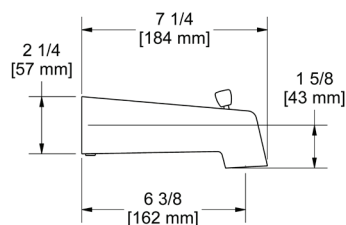

891 Wall Mount Tub Spout With Diverter

	C	BK
891	118	160

- 1/2" copper slip fit inlet