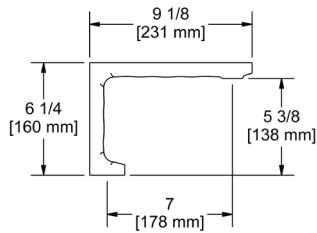

RF19 Reflet™ 3-Hole Deck Mount Tub Filler

	C	BN	BG
RF19	1138	1537	1707

- Single-function anti-calcium handshower at 1.8 GPM/6.8 LPM at 60 PSI
- 7.1 GPM/27 LPM at 60 PSI
- 1/2" male NPT inlet
- No additional rough-in valve required to install

RF80 Reflet™ Wall Mount Tub Spout