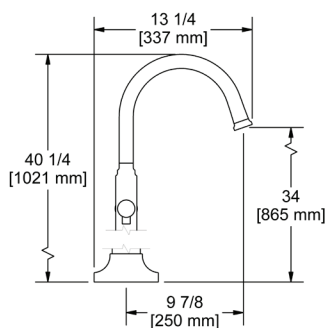

Handle	C	PN	BN	BK	BG
TMMRD39J	2458	3319	3319	3319	3687

- Single-function anti-calcium handshower at 1.8 GPM/6.8 LPM at 60 PSI
- 2 check valves
- 6 GPM/23 LPM at 60 PSI
- Rough-in valve sold separately:
  - —Order RHFS-ST floor mount tub filler rough-in valve: $298
  - —Order RHBX-ST floor mount tub filler rough-in valve for concrete floor installation: $512