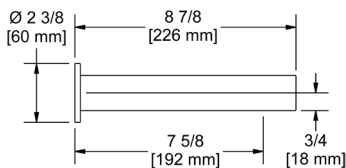

PXTM80 Paradox™ Wall Mount Tub Spout

	C	BK	BG
PXTM80	398	538	597

- 1/2" copper slip fit inlet
- Metal Construction