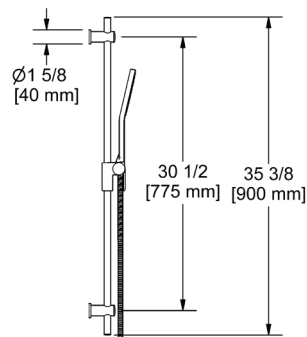

4867 Handshower Set With 35" Slide Bar and Single Function Handshower

	C
4867	318

- 4319 Single-function handshower
- 59" (150 cm) shower hose with 2 check valves
- 2.0 GPM/7.6 LPM at 60 PSI
- Ø 3/4" (19mm) slide bar