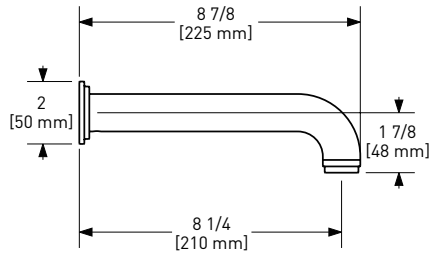

AA80 Arca™ Wall Mount Tub Spout

	C	PN	BN	BK	BG
AA80	138	187	187	187	207

- 1/2" copper slip fit inlet
- Metal Construction