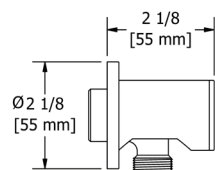

2020 Handshower Set With 36" Slide Bar and 6-Function Handshower

	C	PN	BN
2020	498	673	673

- 4368 6-function handshower
- 59" (150 cm) shower hose with 2 check valves
- 1.8 GPM/6.8 LPM at 80 PSI (WaterSense and CEC compliant)
- Ø 3/4" (19mm) slide bar

4839 Handshower Set With 37" Slide Bar and 5-Function Handshower

	C	PN	BK	BG
4839	608	821	821	912

- 4375 5-function handshower
- 59" (150 cm) shower hose with 2 check valves
- 1.8 GPM/6.8 LPM at 80 PSI (WaterSense and CEC compliant)
- Ø 3/4" (19mm) slide bar
- Complements Parabola™ collection

742 Handshower Outlet

	C	PN	BN	BK
742	90	122	122	122

- Adjustable
- 1/2" slip fit inlet, 1/2" male G outlet
- Metal Construction

740 Handshower Outlet

	C	PN	BN	BK	BG
740	108	146	146	146	162

- Complements Arca™ collection
- Adjustable
- 1/2" male outlet; 1/2" female NPT inlet
- Metal Construction

775 Handshower Outlet

	C	PN	BN	BK	BG
775	88	119	119	119	132

- Adjustable
- 1/2" male outlet; 1/2" female NPT inlet