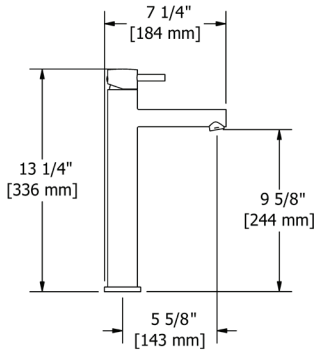

GL01	C	BK
	708	956

- 1.2 GPM/4.5 LPM at 60 PSI (WaterSense and CEC compliant)
- 3/8" speedway compression
- Drain sold separately, see Lavatory Drain tab for pricing