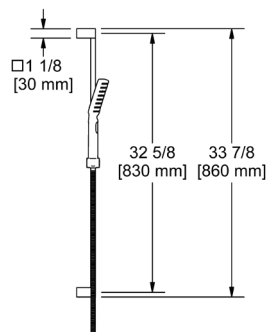

4865 Handshower Set With 34" Slide Bar and 3-Function Handshower

	C	BN	BG
4865	548	740	822
4865 -WS	548	740	822

- 4365 3-function handshower
- 59" (150 cm) shower hose with 2 check valves
- Flow rate options at 60 PSI:
  - 2.0 GPM/7.6 LPM
  - For 1.8 GPM/6.8 LPM, order -WS version
- Rectangular slide bar 1 3/16"(30mm) x 13/32"(15mm)
- Complements Reflet™ collection