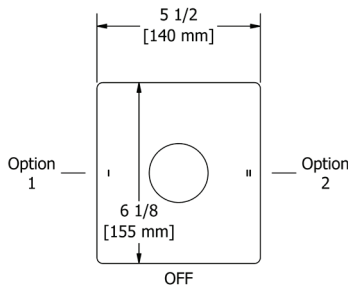

TZOTQ44 (No Share) Zendo™ 1/2" Therm & Pressure Balance Trim With 2 Functions

	C	BN	BK
TZOTQ44	658	889	889

- Combines both thermostatic and pressure balance technologies
- “Set it and forget it” temperature control
- 2 dedicated functions (CEC compliant)
- Temp. & volume control with diverter at 6.3 GPM/24 LPM at 60 PSI
- Rough-in valve sold separately:
  - —Order R23 rough-in valve: $266
- Extension kits available, 1 1/4" EXT23KIT114 and 3/4" EXT23KIT34

TZOTQ23 (Shared) Zendo™ 1/2" Therm & Pressure Balance Trim With 3 Functions