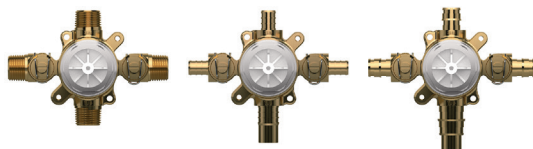

-SPEX

-EX

CONNECTION EXAMPLES

NPT