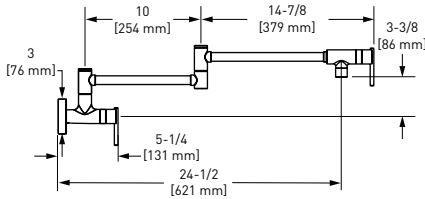

LK101 Ludik™ Pull-Down Kitchen Faucet

	SS	BK
LK101	1213	1213

- Boomerang™ pull-down technology seamlessly integrates sprayer into the spout while returning it quickly and easily to the sprayer's original position
- Dual-spray functionality with stream and spray settings
- 1.6 GPM/6.1 LPM at 60 PSI (CEC compliant)
- 3/8" speedway compression

AZ601 Azure™ Bar/Food Prep Kitchen Faucet With C-Spout

	C	SS	PN	BK	BG
AZ601	398	538	538	538	597

- Single-spray functionality
- 1.8 GPM/6.8 LPM at 60 PSI (CEC compliant)
- 3/8" speedway compression

LT900 Lateral™ Pot Filler

	C	SS	BK	BG
LT900	1378	1861	1861	2067

- Dual handle shut-offs, one at the wall and one at the outlet
- Folds away when not in use
- 5.5 GPM/20.8 LPM at 60 PSI
- 1/2" female NPT inlet

AZ701 Azure™ Filter Kitchen Faucet

	C	SS	BK	BG
AZ701	398	538	538	597

- May be used with HRK-2000 inline filter system
- Not suitable for reverse osmosis systems or instant hot systems
- 1.2 GPM/4.5 LPM at 60 PSI (CEC compliant)
- 3/8" speedway compression

TN731 Transitional Reverse Osmosis Beverage Faucet

NEW

	C	SS	PN	BK	US4
TN731	598	808	808	808	897

- Available Spring 2026
- 1.5 GPM/5.69 LPM at 60 PSI (CEC compliant)
- 3/8" speedway inlet connection
- Can be paired with 3/8" connection reverse osmosis filtration systems