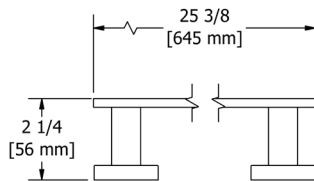

### PX5 Paradox™ 24" Towel Bar

	C	BN	BK	BG
PX5	248	335	335	372

- Length cannot be cut down