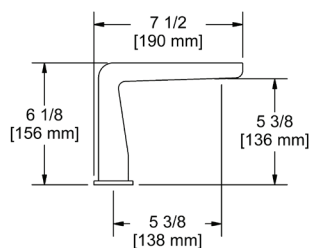

PB08 Parabola™ Widespread Lavatory Faucet