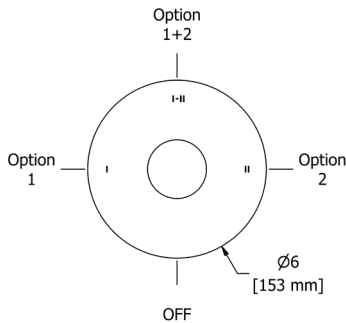

Handle	C	BN	BK
TEDTM23	608	821	821

- Combines both thermostatic and pressure balance technologies
- "Set it and forget it" temperature control
- 2 dedicated functions and 1 shared function
- Temp. & volume control with diverter at 6.3 GPM/24 LPM at 60 PSI
- Rough-in valve sold separately:
  —Order R23 rough-in valve: $266
- Extension kits available, 1 1/4" EXT23KIT114 and 3/4" EXT23KIT34

TEDTM47 (No Share) Edge™ 1/2" Therm & Pressure Balance Trim With 3 Functions