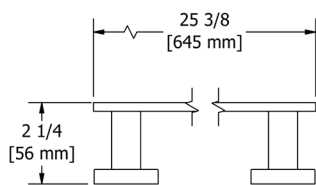

### PX5 Paradox™ 24" Towel Bar

	C	BN	BK	BG
PX5	248	335	335	372

- Length cannot be cut down