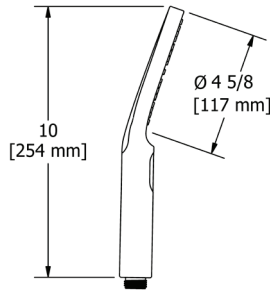

4364 5" 3-Function Handshower

	C	PN	BN	BK	BG
4364_	148	200	200	200	222
4364_-WS	148	200	200	200	222

- 3 functions
- Flow rate options at 60 PSI:
  - 2.0 GPM/7.6 LPM
  - For 1.8 GPM/6.8 LPM, order -WS version (WaterSense and CEC compliant)