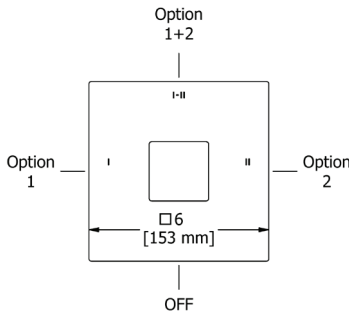

C	BN	BG
TRF23	608	821	912

- Combines both thermostatic and pressure balance technologies
- “Set it and forget it” temperature control
- 2 dedicated functions and 1 shared function
- Temp. & volume control with diverter at 6.3 GPM/24 LPM at 60 PSI
- Rough-in valve sold separately:
  - —Order R23 rough-in valve: $266
- Extension kits available, 1 1/4" EXT23KIT114 and 3/4" EXT23KIT34

TRF47 (No Share) Reflet™ 1/2" Therm & Pressure Balance Trim With 3 Functions