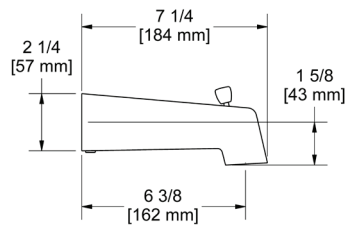

C	BK
891	118	160

- 1/2" copper slip fit inlet

TQ81 Wall Mount Tub Spout With Diverter