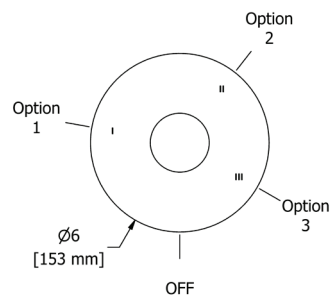

TPXTQ44 (No Share) Paradox™ 1/2" Therm & Pressure Balance Trim With 2 Functions

TPXTQ44	C	BK	BG
	608	821	912

- Combines both thermostatic and pressure balance technologies
- "Set it and forget it" temperature control
- 2 dedicated functions (CEC compliant)
- Temp. & volume control with diverter at 6.3 GPM/24 LPM at 60 PSI
- Rough-in valve sold separately:
  - —Order R23 rough-in valve: $266
- Extension kits available, 1 1/4" EXT23KIT114 and 3/4" EXT23KIT34

TPXTM23 (Shared) Paradox™ 1/2" Therm & Pressure Balance Trim With 3 Functions

TPXTM23	C	BK	BG
	608	821	912

- Combines both thermostatic and pressure balance technologies
- "Set it and forget it" temperature control
- 2 dedicated functions and 1 shared function
- Temp. & volume control with diverter at 6.3 GPM/24 LPM at 60 PSI
- Rough-in valve sold separately:
  - —Order R23 rough-in valve: $266
- Extension kits available, 1 1/4" EXT23KIT114 and 3/4" EXT23KIT34

TPXTQ23 (Shared) Paradox™ 1/2" Therm & Pressure Balance Trim With 3 Functions

TPXTQ23	C	BK	BG
	608	821	912

- Combines both thermostatic and pressure balance technologies
- "Set it and forget it" temperature control
- 2 dedicated functions and 1 shared function
- Temp. & volume control with diverter at 6.3 GPM/24 LPM at 60 PSI
- Rough-in valve sold separately:
  - —Order R23 rough-in valve: $266
- Extension kits available, 1 1/4" EXT23KIT114 and 3/4" EXT23KIT34

TPXTM47 (No Share) Paradox™ 1/2" Therm & Pressure Balance Trim With 3 Functions

TPXTM47	C	BK	BG
	608	821	912