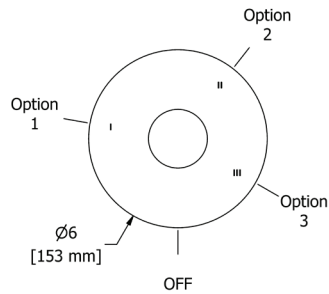

Handle	C	PN	BN	BK	BG
TMMRD47J	708	956	956	956	1062

- Combines both thermostatic and pressure balance technologies
- "Set it and forget it" temperature control
- 3 dedicated functions (CEC compliant)
- Temp. & volume control with diverter at 5 GPM/19 LPM at 60 PSI
- Rough-in valve sold separately:
  - —Order R45 rough-in valve: $328
- Extension kits available, 1 1/4" EXT23KIT114 and 3/4" EXT23KIT34

TMMRD45 (Shared) Momenti™ 1/2" Therm & Pressure Balance Trim With 5 Functions