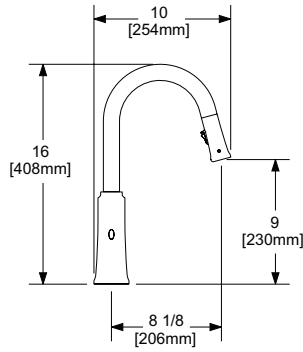

## POT FILLER

LT900  
[P.45](#)

**TTRD111** Trattoria™ Pull-Down Touchless Kitchen Faucet With C-Spout

	C	SS	BK	BG
TTRD111	1058	1429	1429	1587

- 3" (7.62 cm) activation range and 2 minute auto shut-off
- Boomerang™ pull-down technology seamlessly integrates sprayer into the spout while returning it quickly and easily to the sprayer's original position
- Dual-spray functionality with stream and spray settings
- Allows for mechanical and touchless activation
- 1.5 GPM/5.69 LPM at 60 PSI (CEC compliant)
- 3/8" speedway compression
- Powered by 6 AA batteries (included) or order optional AC adapter with power splitter U.CC80AC: \$178