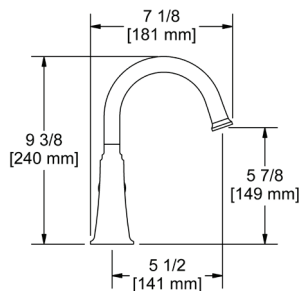

MMRDS01 Momenti™ Single Handle Lavatory Faucet With C-Spout

Handle	C	PN	BN	BK	BG
MMRDS01J	818	1105	1105	1105	1227

- 1.2 GPM/4.5 LPM at 60 PSI (WaterSense and CEC compliant)
- 3/8" speedway compression
- Push drain included with faucet

MMRD08 Momenti™ Widespread Lavatory Faucet With C-Spout