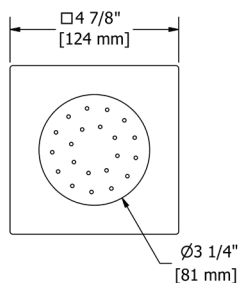

340 _____ C 346

- Swivel directional control
- 1 function
- 1.2 GPM/4.5 LPM at 60 PSI (CEC compliant)
- 1/2" female NPT inlet
- Special rough included
- 1/2" male NPT inlet