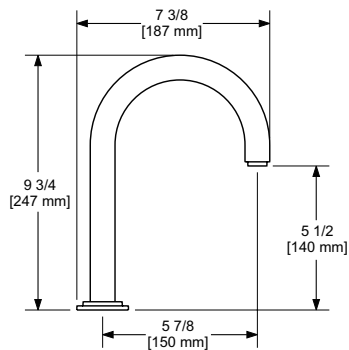

SEE LAVATORY DRAINS TAB FOR PRICING