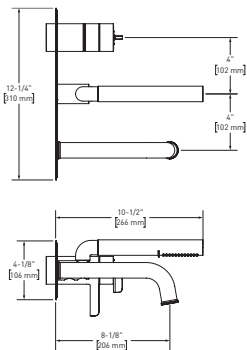

TAU03 Authentica™ Wall Mount Lavatory Faucet Trim

	C	PN	BN	BK
TAU03	478	646	646	646

- 1.2 GPM/4.5 LPM at 60 PSI (WaterSense and CEC compliant)
- Drain sold separately, see Lavatory Drain tab for pricing.
- Rough-in valve sold separately
  —Order RH08WM wall rough-in valve: $328

SEE LAVATORY DRAINS TAB FOR PRICING

TAU39 Authentica™ Thermostatic Single Hole Floor Mount Tub Filler Trim

	C	PN	BN	BK
TAU39	2098	2833	2833	2833

- Single-function anti-calcium handshower at 1.8 GPM/6.8 LPM at 60 PSI
- 2 check valves
- 6 GPM/23 LPM at 60 PSI
- Rough-in valve sold separately:
  —Order RHFS-ST floor mount tub filler rough-in valve: $298
  —Order RHBX-ST floor mount tub filler rough-in valve for concrete floor installation: $512

TAU21 Authentica™ Wall Mount Thermostatic/ Pressure Balance Tub Filler Trim

	C	PN	BN	BK
TAU21	1478	1996	1996	1996

- Thermostatic & pressure balance
- Single-function anti-calcium handshower at 1.8 GPM/6.8 LPM at 60 PSI
- 5.4 GPM/19.4 LPM at 60 PSI
- Rough-in valve sold separately:
  —Order RH21 wall mount tub filler rough-in valve: $355

TAU16 Authentica™ 3-Hole Pressure Balance Deck Mount Tub Filler Trim

	C	PN	BN	BK
TAU16	1298	1753	1753	1753

- Single-function anti-calcium handshower at 1.8 GPM/6.8 LPM at 60 PSI
- 6 GPM/23 LPM at 60 PSI
- Rough-in valve sold separately:
  —Order RHTB deck mount tub filler rough-in valve: $248