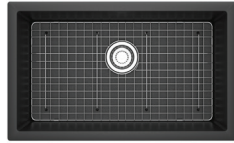

WH	BK
FAUM3018	738	738

- 33" (83.82 cm) minimum cabinet size
- Undermount installation only
- Wire sink grid and basket strainer included