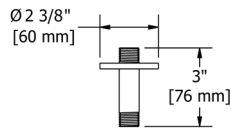

C	PN	BN	BK	BG
509	78	106	106	106	117

- Escutcheon included
- 1/2" male outlet; 1/2" male NPT inlet

559 3" Ceiling Mount Shower Arm