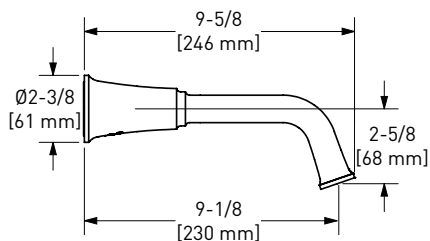

MM80 Momenti™ Wall Mount Tub Spout

NEW

	C	PN	BN	BK	BG
MM80	478	646	646	646	717

- 1/2" copper slip fit inlet
- Metal Construction