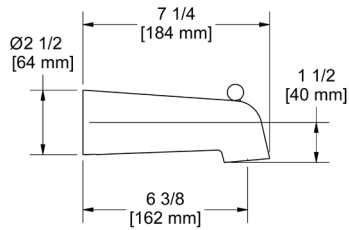

871 Wall Mount Tub Spout With Diverter

	C	PN	BN	BK	BG
871	98	133	133	133	147

- 1/2" copper slip fit inlet

885 Wall Mount Tub Spout