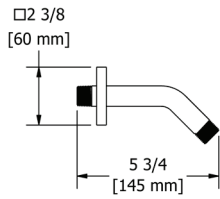

546 6" Wall Mount Shower Arm

	C	BN
546	88	119

- Escutcheon included
- 1/2" male outlet; 1/2" male NPT inlet