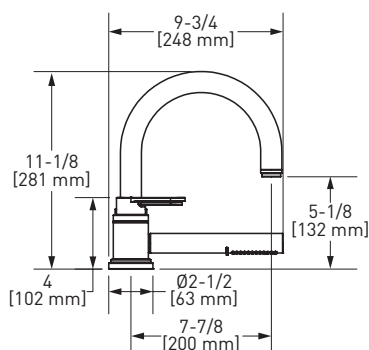

TAA10 Arca™ 3-Hole Deck Mount Tub Filler Trim

	C	PN	BN	BK	BG
TAA10	1188	1604	1604	1604	1782