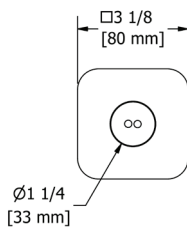

379 _____ C 498

- 1 function
- 1.0 GPM/3.8 LPM at 60 PSI (CEC compliant)
- Special rough included
- 1/2" male NPT inlet
- Rotating jet

349 Single Function Body Spray