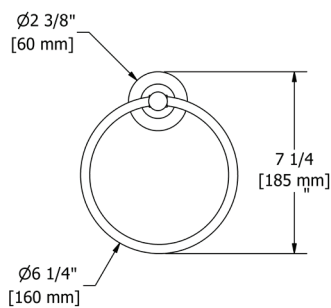

TNB45 (Shared) Nibi™ 1/2" Therm & Pressure Balance Trim With 5 Functions

	C	BN	BK	BG
TNB45	658	889	889	987

- Combines both thermostatic and pressure balance technologies
- "Set it and forget it" temperature control
- 3 dedicated functions and 2 shared functions
- Temp. & volume control with diverter at 6.3 GPM/24 LPM at 60 PSI
- Rough-in valve sold separately:
  —Order R45 rough-in valve: $328
- Extension kits available, 1 1/4" EXT23KIT114 and 3/4" EXT23KIT34

ST3 Star Toilet Paper Holder

	C	PN	BN	BK	BG
ST3	178	241	241	241	267

- There's no need to compromise on design in this essential space

ST0 Star Robe Hook

	C	PN	BN	BK	BG
ST0	128	173	173	173	192

- Holds one robe or towel close to your shower or bathing space

ST7 Star Towel Ring

	C	PN	BN	BK	BG
ST7	168	227	227	227	252

- Elegantly display bath towels in a coordinated fashion with other accessories

ST5 Star 24" Towel Bar

	C	PN	BN	BK	BG
ST5	268	362	362	362	402

- Length cannot be cut down