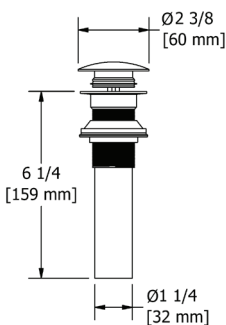

DL160 Lavatory Push Drain Without Overflow

	C	BN	BK	BG
DL160	98	133	133	147

- 1 1/4" tailpiece