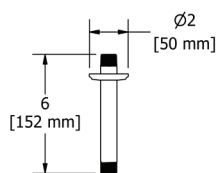

C	PN	BN	BK	BG
558	128	173	173	173	192

- Escutcheon included
- 1/2" male outlet; 1/2" male NPT inlet
- Complements Momenti™ collection