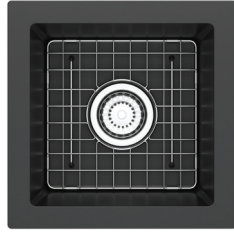

### FAUM1515 Fonsa™ 15" Quartz Single Bowl Undermount Bar/Food Prep Kitchen Sink

NEW

	WH	BK
FAUM1515	638	638

- Available Spring 2026
- 18" (45.72 cm) minimum cabinet size
- Undermount installation only
- Wire sink grid and basket strainer included