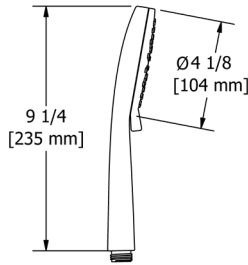

4370 4" 3-Function Handshower

	C	PN	BN	BK	BG
4370	168	227	227	227	252
4370 -15	168	227	227	227	252
4370 -WS	168	227	227	227	252

- 3 functions
- Flow rate options at 60 PSI:
  - 2.0 GPM/7.6 LPM
  - For 1.8 GPM/6.8 LPM, order -WS version (WaterSense and CEC compliant)