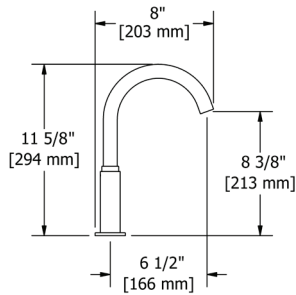

AZ400 Azure™ Bridge Pull-Down Kitchen Faucet With C-Spout

	C	SS	PN	BK	BG
AZ400	1118	1510	1510	1510	1677

- Boomerang™ pull-down technology seamlessly integrates sprayer into the spout while returning it quickly and easily to the sprayer's original position
- Dual-spray functionality with stream and spray settings
- 1.5 GPM/5.69 LPM at 60 PSI (CEC compliant)
- 3/8" speedway compression

AZ601 Azure™ Bar/Food Prep Kitchen Faucet With C-Spout

	C	SS	PN	BK	BG
AZ601	398	538	538	538	597

- Single-spray functionality
- 1.8 GPM/6.8 LPM at 60 PSI (CEC compliant)
- 3/8" speedway compression

AZ900 Azure™ Pot Filler

	C	SS	PN	BK	BG
AZ900	1328	1793	1793	1793	1992

- Dual handle shut-offs, one at the wall and one at the outlet
- Folds away when not in use
- 5.5 GPM/20.8 LPM at 60 PSI
- 1/2" female NPT inlet

AZ701 Azure™ Filter Kitchen Faucet

	C	SS	PN	BK	BG
AZ701	398	538	538	538	597

- May be used with HRK-2000 inline filter system
- Not suitable for reverse osmosis systems or instant hot systems
- 1.2 GPM/4.5 LPM at 60 PSI (CEC compliant)
- 3/8" speedway compression

TN731 Transitional Reverse Osmosis Beverage Faucet

	C	SS	PN	BK	US4
TN731	598	808	808	808	897

- Available Spring 2026
- 1.5 GPM/5.69 LPM at 60 PSI (CEC compliant)
- 3/8" speedway inlet connection
- Can be paired with 3/8" connection reverse osmosis filtration systems