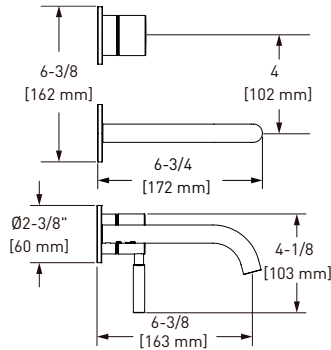

TRU360 Riu™ Wall Mount 360° Lavatory Faucet Trim

NEW

	C	PN	BN	BK	BG
TRU360	460	621	621	621	690
TRU360KN	460	621	621	621	690

- 3-point handle installation (right, top, left)
- 1.2 GPM/4.5 LPM at 60 PSI (WaterSense and CEC compliant)
- Drain sold separately, see Lavatory Drain tab for pricing.
- Rough-in valve sold separately:
  —Order RH360 rough-in valve: $235
- Extension kit available, 3/4" EXT360KIT34