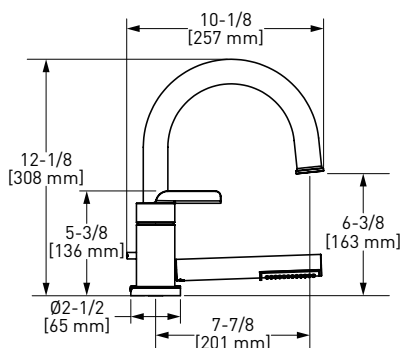

TAU16 Authentica™ 3-Hole Pressure Balance Deck Mount Tub Filler Trim

	C	PN	BN	BK
TAU16	1298	1753	1753	1753