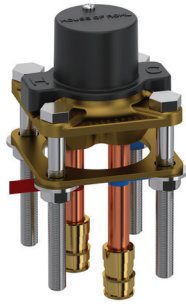

TUB FILLER ROUGH-IN VALVES

ROUGH-IN VALVES FOR FLOOR MOUNT TUB FILLERS

RHFS-ST