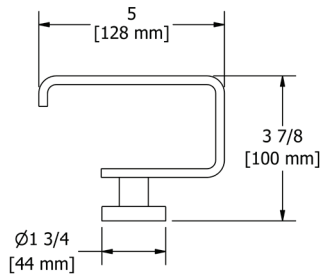

PX3 Paradox™ Toilet Paper Holder

	C	BN	BK	BG
PX3	138	187	187	207

- There's no need to compromise on design in this essential space