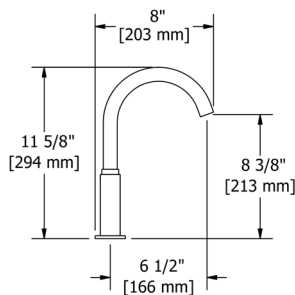

AZ601 Azure™ Bar/Food Prep Kitchen Faucet With C-Spout

	C	SS	BK	BG
AZ601	398	538	538	597

- Single-spray functionality
- 1.8 GPM/6.8 LPM at 60 PSI (CEC compliant)
- 3/8" speedway compression