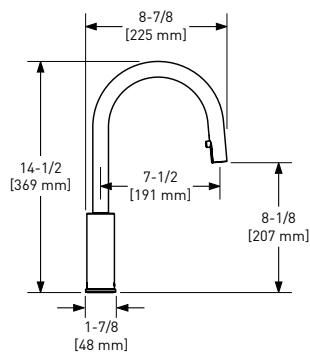

### LT211 Lateral™ Pull-Down Touchless Kitchen Faucet With C-Spout

	C	SS	BK	BG
LT211	1008	1361	1361	1512

- 3" (7.62 cm) activation range and 2 minute auto shut-off
- Boomerang™ pull-down technology seamlessly integrates sprayer into the spout while returning it quickly and easily to the sprayer's original position
- Dual-spray functionality with stream and spray settings
- Allows for mechanical and touchless activation
- 1.5 GPM/5.69 LPM at 60 PSI (CEC compliant)
- 3/8" speedway compression
- Powered by 6 AA batteries (included) or order optional AC adapter with power splitter U.CC80AC: \$178