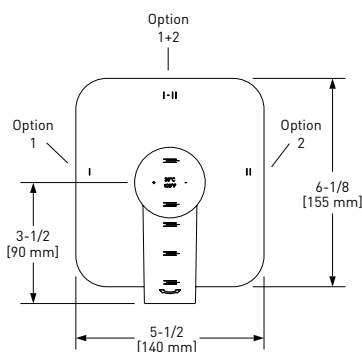

### TFR44 (No Share) Fresk™ 1/2" Therm & Pressure Balance Trim With 2 Functions

	C	BN	BK
TFR44	658	889	889

- Combines both thermostatic and pressure balance technologies
- "Set it and forget it" temperature control
- 2 dedicated functions (CEC compliant)
- Temp. & volume control with diverter at 6.3 GPM/24 LPM at 60 PSI
- Rough-in valve sold separately:
  - Order R23 rough-in valve: \$266
- Extension kits available, 1 1/4" EXT23KIT114 and 3/4" EXT23KIT34