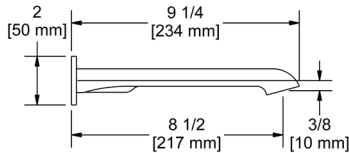

### ZO80 Zendo™ Wall Mount Tub Spout

ZO80	C	BN	BK
	448	605	605

- 1/2" copper slip fit inlet
- Metal Construction