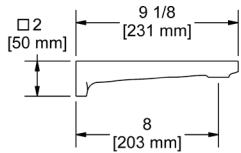

RF80	C	BN	BG
	248	335	372

- 1/2" copper slip fit inlet
- Metal Construction