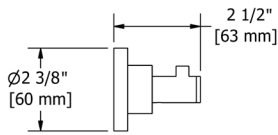

C	PN	BN	BK	BG
ST0	128	173	173	173	192

- Holds one robe or towel close to your shower or bathing space