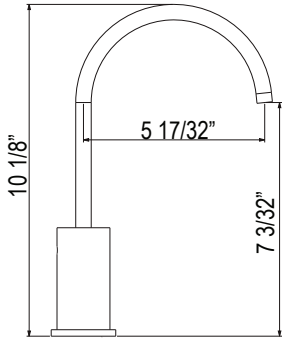

TN731 Transitional Reverse Osmosis Beverage Faucet

NEW

	C	SS	PN	BK	US4
TN731	598	808	808	808	897

- Available Spring 2026
- 1.5 GPM/5.69 LPM at 60 PSI (CEC compliant)
- 3/8" speedway inlet connection
- Can be paired with 3/8" connection reverse osmosis filtration systems

GKIT7545 Lux™ Hot Water Dispenser, Tank And Filter Kit

Handle	APC	PN	MB
GKIT7545LM -2	2042	2224	2224

- 0.5 GPM/1.9 LPM at 45 PSI (CEC compliant)
- 3/8" speedway compression
- For replacement filter cartridge, order U.PRF1: $168
- Includes the Perrin & Rowe® U.1998 high performance hot water tank and U.1106 filter system

G7545 Lux™ Hot Water Dispenser

Handle	APC	PN	MB
G7545LM -2	518	700	700

- 1.2 GPM/4.5 LPM at 45 PSI (CEC compliant)
- 3/8" speedway compression
- Only compatible with the Perrin & Rowe U.1998 high performance hot water tank and U.1106 filter system
- Does not work with ISE tank systems