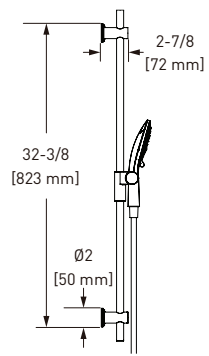

### 4871 Handshower Set With 36" Slide Bar and 5-Function Handshower

	C	PN	BN	BK
4871 _	188	254	254	254

- 4375 5-function handshower
- 59" (150 cm) shower hose with 2 check valves
- 1.8 GPM/6.8 LPM at 80 PSI (WaterSense and CEC compliant)
- Ø 3/4" (19mm) slide bar