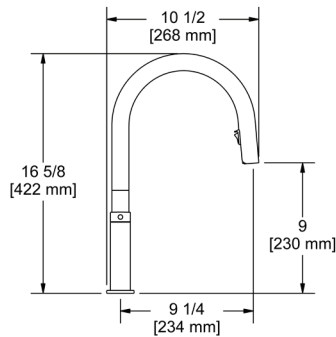

### AZ801 Azure™ Two Handle Pull-Down Kitchen Faucet With C-Spout

	C	SS	PN	BK	BG
AZ801	798	1078	1078	1078	1197

- Boomerang™ pull-down technology seamlessly integrates sprayer into the spout while returning it quickly and easily to the sprayer's original position
- Dual-spray functionality with stream and spray settings
- 1.5 GPM/5.69 LPM at 60 PSI (CEC compliant)
- 3/8" speedway compression