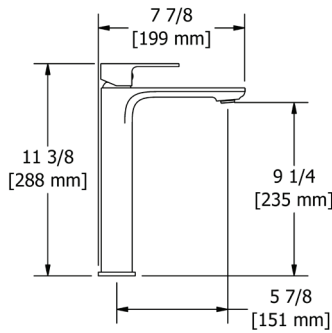

C	BN	BK	US4
EQLO1	768	1037	1037	1152

- 1.2 GPM/4.5 LPM at 60 PSI (WaterSense and CEC compliant)
- 3/8" speedway compression
- Drain sold separately, see Lavatory Drain tab for pricing