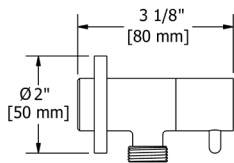

790 Handshower Outlet With Integrated Volume Control

	C	BN	BK	BG
790	188	254	254	282

- Adjustable
- 1/2" male outlet; 1/2" female NPT inlet
- Metal Construction

780 Handshower Outlet With Integrated Volume Control