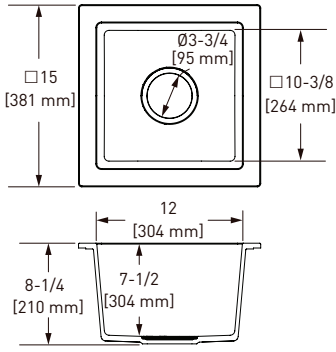

FAUM1515 Fonsa™ 15" Quartz Single Bowl Undermount Bar/Food Prep Kitchen Sink

NEW

	WH	BK
FAUM1515	638	638

- Available Spring 2026
- 18" (45.72 cm) minimum cabinet size
- Undermount installation only
- Wire sink grid and basket strainer included

FAUM3018 Fonsa™ 30" Quartz Single Bowl Undermount Kitchen Sink

	WH	BK
FAUM3018	738	738

- 33" (83.82 cm) minimum cabinet size
- Undermount installation only
- Wire sink grid and basket strainer included

FAUM3318 Fonsa™ 33" Quartz Single Bowl Undermount Kitchen Sink

	WH	BK
FAUM3318	848	848

- 36" (91.44 cm) minimum cabinet size
- Undermount installation only
- Wire sink grid and basket strainer included

FAUM3318LD Fonsa™ 33" Double Bowl Undermount Quartz Kitchen Sink

	WH	BK
FAUM3318LD	958	958

- 36" (91.44 cm) minimum cabinet size
- 50/50 Double Bowl
- Undermount installation only
- Wire sink grid and basket strainer included

FAUM3018WS Fonsa™ 30" Quartz Chef/Workstation Sink With Accessories

	WH	BK
FAUM3018WS	1008	1008

- Included accessories: wire sink grid, cutting board, drying rack and basket strainer
- 33" (83.82 cm) minimum cabinet size
- Undermount installation only