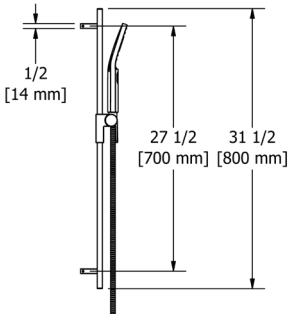

4845 Handshower Set With 32" Slide Bar and 3-Function Handshower

	C	BK	BG
4845	408	551	612
4845 -WS	408	—	612

- 4365 3-function handshower
- 59" (150 cm) shower hose with 2 check valves
- Flow rate options at 60 PSI:
  - 2.0 GPM/7.6 LPM
  - For 1.8 GPM/6.8 LPM, order -WS version (WaterSense and CEC compliant)
- Rectangular slide bar 1 3/8"(34mm) x 1/2"(14mm)