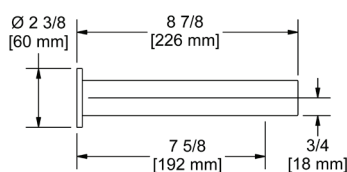

PXTM80 Paradox™ Wall Mount Tub Spout

	C	BK	BG
PXTM80	398	538	597

- 1/2" copper slip fit inlet
- Metal Construction