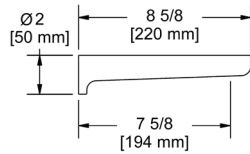

C	BK	BG
PB80	318	430	477

- 1/2" copper slip fit inlet
- Metal Construction