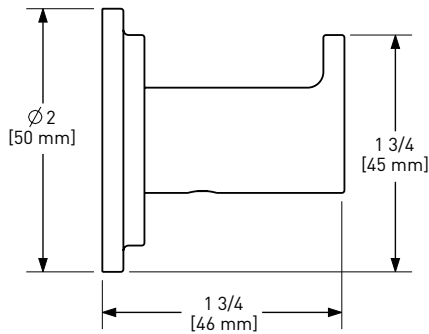

AA0 Arca™ Robe Hook

	C	PN	BN	BK	BG
AA0	108	146	146	146	162

- Holds one robe or towel close to your shower or bathing space