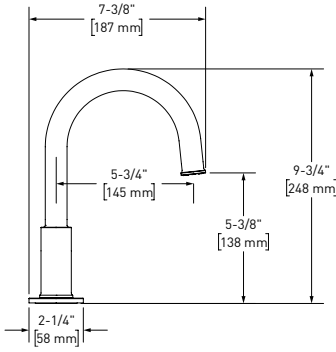

AUS01 Authentica™ Single Handle Lavatory Faucet

	C	PN	BN	BK
AUS01	518	700	700	700

- 1.2 GPM/4.5 LPM at 60 PSI (WaterSense and CEC compliant)
- 3/8" speedway compression
- Push drain included with faucet

AUL01 Authentica™ Single Handle Tall Lavatory Faucet

	C	PN	BN	BK
AUL01	748	1010	1010	1010

- 1.2 GPM/4.5 LPM at 60 PSI (WaterSense and CEC compliant)
- 3/8" speedway compression
- Drain sold separately, see Lavatory Drain tab for pricing

SEE LAVATORY DRAINS TAB FOR PRICING

AURD08 Authentica™ Widespread Lavatory Faucet With C-Spout

	C	PN	BN	BK
AURD08	748	1010	1010	1010

- 1.2 GPM/4.5 LPM at 60 PSI (WaterSense and CEC compliant)
- 3/8" speedway compression
- Quick Connect system for easy installation
- Push drain included with faucet

AUSQ08 Authentica™ Widespread Lavatory Faucet With Low Spout

	C	PN	BN	BK
AUSQ08	748	1010	1010	1010

- 1.2 GPM/4.5 LPM at 60 PSI (WaterSense and CEC compliant)
- 3/8" speedway compression
- Quick Connect system for easy installation
- Push drain included with faucet