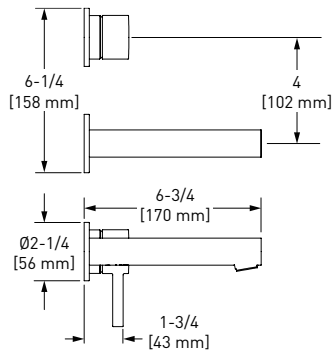

TGS360L GS Wall Mount 360° Lavatory Faucet Trim

TGS360L	C	BK
	818	1105

- 3-point handle installation (right, top, left)
- 1.2 GPM/4.5 LPM at 60 PSI (WaterSense and CEC compliant)
- Drain sold separately, see Lavatory Drain tab for pricing.
- Rough-in valve sold separately:
  - Order RH360 rough-in valve: $235
- Extension kit available, 3/4" EXT360KIT34