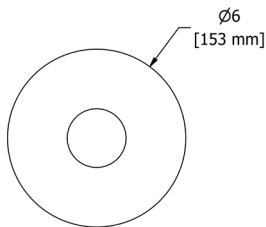

C	BK	BG
TPXTM51	298	403	447

- Bottom outlet compatible with diverter tub spout
- 1 function
- Temp. & volume control at 5.8 GPM/22 LPM at 60 PSI
- Rough-in valve sold separately:
  - —Order R51 rough-in valve: $184
- Extension kits available, 1 1/4" EXT51KIT114 and 3/4" EXT51KIT34

TPXTQ51 Paradox™ 1/2" Pressure Balance Trim