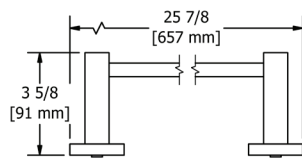

C	BN	BK
ZO5	198	268	268

- Length cannot be cut down