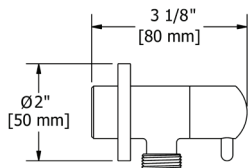

C	PN	BN
780	188	254	254

- Adjustable
- 1/2" male outlet; 1/2" female NPT inlet
- Metal Construction

739 Handshower Outlet With Integrated Volume Control