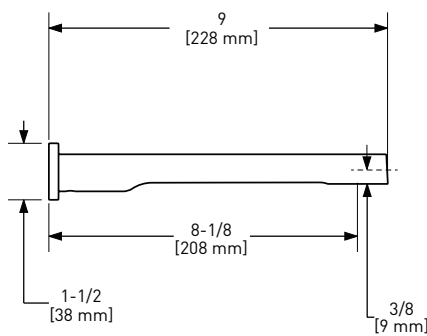

NB80 Nibi™ Wall Mount Tub Spout