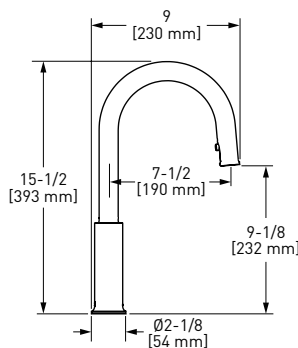

AU211 Authentica™ Pull-Down Touchless Kitchen Faucet

	C	SS	PN	BK	US4
AU211	1008	1361	1361	1361	1512

- 3" (7.62 cm) activation range and 2 minute auto shut-off
- Boomerang™ pull-down technology seamlessly integrates sprayer into the spout while returning it quickly and easily to the sprayer's original position
- Dual-spray functionality with stream and spray settings
- Allows for mechanical and touchless activation
- 1.5 GPM/5.69 LPM at 60 PSI (CEC compliant)
- 3/8" speedway compression
- Powered by 6 AA batteries (included) or order optional AC adapter with power splitter U.CC80AC: $178

AU201 Authentica™ Pull-Down Kitchen Faucet With C-Spout

	C	SS	PN	BK	US4
AU201	688	929	929	929	1032

- Boomerang™ pull-down technology seamlessly integrates sprayer into the spout while returning it quickly and easily to the sprayer's original position
- Dual-spray functionality with stream and spray settings
- 1.5 GPM/5.69 LPM at 60 PSI (CEC compliant)
- 3/8" speedway compression

AUSQ201 Authentica™ Pull-Down Kitchen Faucet With U-Spout

	C	SS	PN	BK	US4
AUSQ201	688	929	929	929	1032

- Boomerang™ pull-down technology seamlessly integrates sprayer into the spout while returning it quickly and easily to the sprayer's original position
- Dual-spray functionality with stream and spray settings
- 1.5 GPM/5.69 LPM at 60 PSI (CEC compliant)
- 3/8" speedway compression

AU101 Authentica™ Pull-Down Kitchen Faucet With Single Spray

	C	SS	PN	BK	US4
AU101	638	862	862	862	957

- Single-spray functionality
- 1.8 GPM/6.8 LPM at 60 PSI (CEC compliant)
- 3/8" speedway compression

AU801 Authentica™ Two Handle Pull-Down Kitchen Faucet With C-Spout

	C	SS	PN	BK	US4
AU801	848	1145	1145	1145	1272