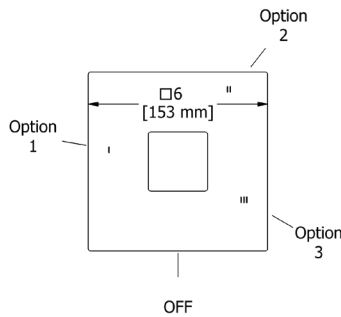

C	BN	BG
TRF47	608	821	912

- Combines both thermostatic and pressure balance technologies
- “Set it and forget it” temperature control
- 3 dedicated functions (CEC compliant)
- Temp. & volume control with diverter at 5 GPM/19 LPM at 60 PSI
- Rough-in valve sold separately:
  - —Order R45 rough-in valve: $328
- Extension kits available, 1 1/4" EXT23KIT114 and 3/4" EXT23KIT34

TRF45 (Shared) Reflet™ 1/2" Therm & Pressure Balance Trim With 5 Functions