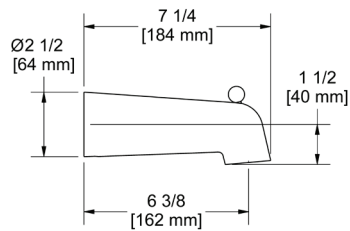

871 Wall Mount Tub Spout With Diverter

	C	PN	BN	BK	BG
871	98	133	133	133	147

- 1/2" copper slip fit inlet

TPB51 Parabola™ 1/2" Pressure Balance Trim