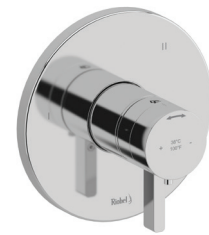

TPXTM45
[P.160](#)