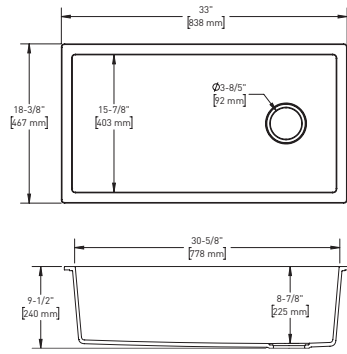

FAUM3318WS Fonsa™ 33" Quartz Chef/Workstation Sink With Accessories

	WH	BK
FAUM3318WS	1218	1218

- Included accessories: wire sink grid, cutting board, drying rack and basket strainer
- 36" (91.44 cm) minimum cabinet size
- Undermount installation only