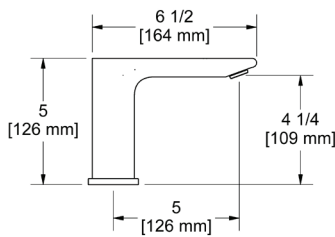

C	BN	BK
FR08	708	956	956

- 1.2 GPM/4.5 LPM at 60 PSI (WaterSense and CEC compliant)
- 3/8" speedway compression
- Quick Connect system for easy installation
- Push drain included with faucet