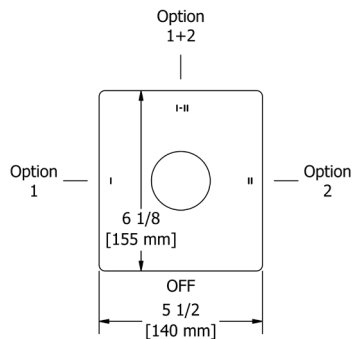

TPXTQ44 (No Share) Paradox™ 1/2" Therm & Pressure Balance Trim With 2 Functions

TPXTQ44	C	BK	BG
	608	821	912

- Combines both thermostatic and pressure balance technologies
- "Set it and forget it" temperature control
- 2 dedicated functions (CEC compliant)
- Temp. & volume control with diverter at 6.3 GPM/24 LPM at 60 PSI
- Rough-in valve sold separately:
  - —Order R23 rough-in valve: $266
- Extension kits available, 1 1/4" EXT23KIT114 and 3/4" EXT23KIT34

TPXTM23 (Shared) Paradox™ 1/2" Therm & Pressure Balance Trim With 3 Functions

TPXTM23	C	BK	BG
	608	821	912

- Combines both thermostatic and pressure balance technologies
- "Set it and forget it" temperature control
- 2 dedicated functions and 1 shared function
- Temp. & volume control with diverter at 6.3 GPM/24 LPM at 60 PSI
- Rough-in valve sold separately:
  - —Order R23 rough-in valve: $266
- Extension kits available, 1 1/4" EXT23KIT114 and 3/4" EXT23KIT34

TPXTQ23 (Shared) Paradox™ 1/2" Therm & Pressure Balance Trim With 3 Functions

TPXTQ23	C	BK	BG
	608	821	912

- Combines both thermostatic and pressure balance technologies
- "Set it and forget it" temperature control
- 2 dedicated functions and 1 shared function
- Temp. & volume control with diverter at 6.3 GPM/24 LPM at 60 PSI
- Rough-in valve sold separately:
  - —Order R23 rough-in valve: $266
- Extension kits available, 1 1/4" EXT23KIT114 and 3/4" EXT23KIT34

TPXTM47 (No Share) Paradox™ 1/2" Therm & Pressure Balance Trim With 3 Functions

TPXTM47	C	BK	BG
	608	821	912