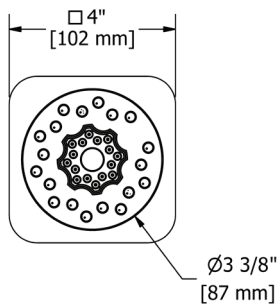

371 2-Function Body Spray

371	C	PN
	198	268

- Swivel directional control
- 2 functions
- 1.6 GPM/6.1 LPM at 60 PSI
- 1/2" female NPT inlet

344 2-Function Body Spray

344	C
	178

- Swivel directional control
- 2 functions
- 1.6 GPM/6.1 LPM at 60 PSI
- 1/2" female NPT inlet

847 Wall Mount Tub Spout

847	C
	178

- 1/2" copper slip fit inlet
- Metal Construction

867 Wall Mount Tub Spout

867	C	PN	BN	BK	BG
	158	214	214	214	237

- 1/2" copper slip fit inlet
- Metal Construction

870 Wall Mount Tub Spout

870	C	PN	BN	BK
	98	133	133	133

- 1/2" copper slip fit inlet