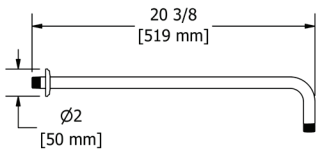

- Escutcheon included
- 1/2" male outlet; 1/2" male NPT inlet
- Complements Momenti™ collection

573 20" Wall Mount Shower Arm

	C	BN	BK	US4
573	178	241	241	267