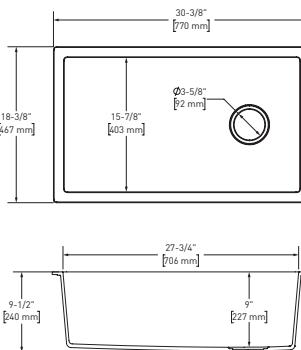

### FAUM3318LD Fonsa™ 33" Double Bowl Undermount Quartz Kitchen Sink

	WH	BK
FAUM3318LD	958	958

- 36" (91.44 cm) minimum cabinet size
- 50/50 Double Bowl
- Undermount installation only
- Wire sink grid and basket strainer included