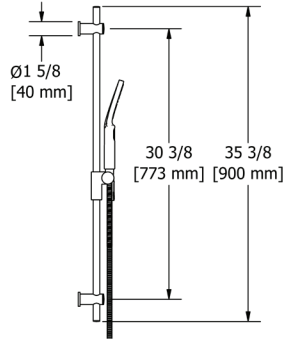

4814 Handshower Set With 36" Slide Bar and 3-Function Handshower

4814	C
4814 -WS	418
	418

- 4364 3-function handshower
- 59" (150 cm) shower hose with 2 check valves
- Flow rate options at 60 PSI:
  - 2.0 GPM/7.6 LPM
  - For 1.8 GPM/6.8 LPM, order -WS version (WaterSense and CEC compliant)
- Ø 3/4" (19mm) slide bar