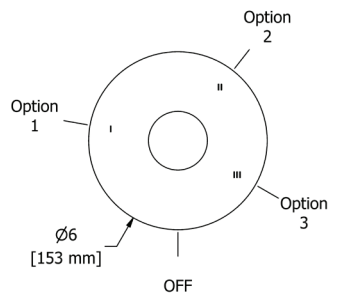

TPB47	C	BK	BG
	708	956	1062

- Combines both thermostatic and pressure balance technologies
- "Set it and forget it" temperature control
- 3 dedicated functions (CEC compliant)
- Temp. & volume control with diverter at 5 GPM/19 LPM at 60 PSI
- Rough-in valve sold separately:
  - —Order R45 rough-in valve: $328
- Extension kits available, 1 1/4" EXT23KIT114 and 3/4" EXT23KIT34

TPB45 (Shared) Parabola™ 1/2" Therm & Pressure Balance Trim With 5 Functions