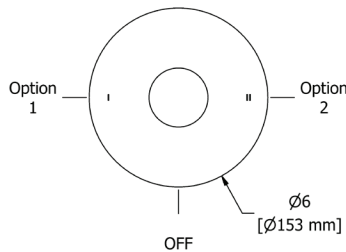

TPB44 (No Share) Parabola™ 1/2" Therm & Pressure Balance Trim With 2 Functions

TPB44	C	BK	BG
	708	956	1062

- Combines both thermostatic and pressure balance technologies
- "Set it and forget it" temperature control
- 2 dedicated functions (CEC compliant)
- Temp. & volume control with diverter at 6.3 GPM/24 LPM at 60 PSI
- Rough-in valve sold separately:
  - —Order R23 rough-in valve: $266
- Extension kits available, 1 1/4" EXT23KIT114 and 3/4" EXT23KIT34

TPB23 (Shared) Parabola™ 1/2" Therm & Pressure Balance Trim With 3 Functions