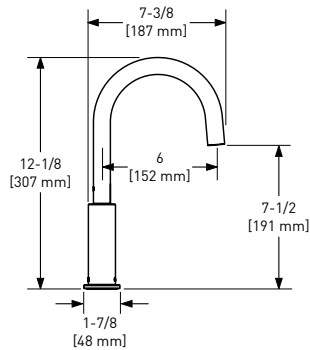

LT601 Lateral™ Bar/Food Prep Kitchen Faucet With C-Spout

	C	SS	BK	BG
LT601	448	605	605	672

- Single-spray functionality
- 1.8 GPM/6.8 LPM at 60 PSI (CEC compliant)
- 3/8" speedway compression