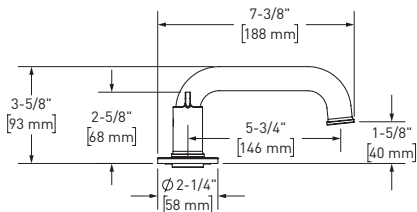

AUSQ08 Authentica™ Widespread Lavatory Faucet With Low Spout

	C	PN	BN	BK
AUSQ08	748	1010	1010	1010

- 1.2 GPM/4.5 LPM at 60 PSI (WaterSense and CEC compliant)
- 3/8" speedway compression
- Quick Connect system for easy installation
- Push drain included with faucet