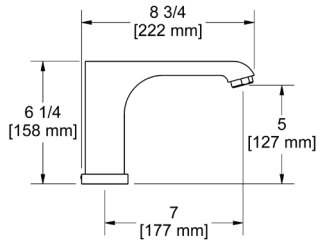

TZO10 Zendo™ 3-Hole Deck Mount Tub Filler Trim

	C	BN	BK
TZO10	868	1172	1172

- Single-function anti-calcium handshower at 1.8 GPM/6.8 LPM at 60 PSI
- 8.7 GPM/33 LPM at 60 PSI
- Rough-in valve sold separately:
  - —Order RHTB deck mount tub filler rough-in valve: $248