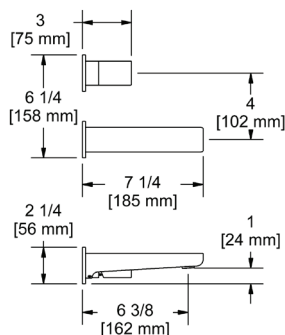

TPB360 Parabola™ Wall Mount 360° Lavatory Faucet Trim