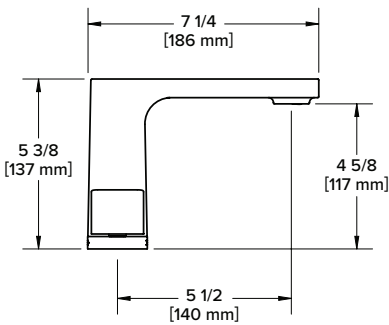

OD08 Ode™ Widespread Lavatory Faucet

	C	BN	BK	BG
OD08	658	889	889	987

- 1.2 GPM/4.5 LPM at 60 PSI (WaterSense and CEC compliant)
- 3/8" speedway compression
- Quick Connect system for easy installation
- Push drain included with faucet