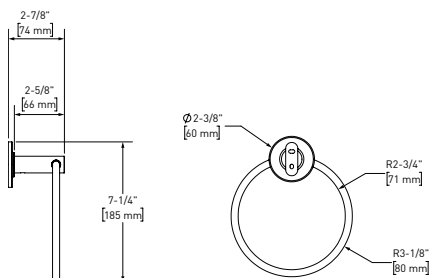

AU7 Authentica™ Towel Ring

	C	PN	BN	BK
AU7	178	241	241	241

- Elegantly display bath towels in a coordinated fashion with other accessories