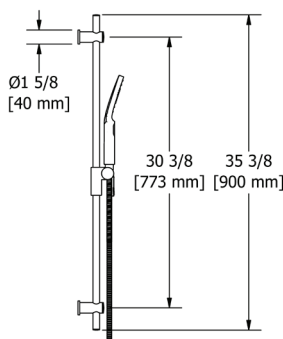

4815 Handshower Set With 36" Slide Bar and 3-Function Handshower

4815	C
4815 -WS	418
	418

- 4365 3-function handshower
- 59" (150 cm) shower hose with 2 check valves
- Flow rate options at 60 PSI:
  - 2.0 GPM/7.6 LPM
  - For 1.8 GPM/6.8 LPM, order -WS version (WaterSense and CEC compliant)
- Ø 3/4" (19mm) slide bar