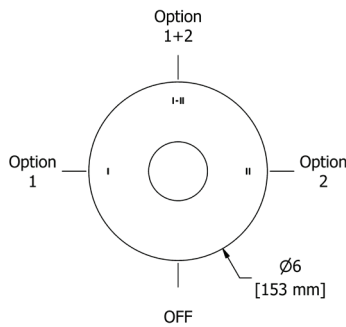

Handle	C	PN	BN	BK	BG
TMMRD23J	708	956	956	956	1062

- Combines both thermostatic and pressure balance technologies
- "Set it and forget it" temperature control
- 2 dedicated functions and 1 shared function
- Temp. & volume control with diverter at 6.3 GPM/24 LPM at 60 PSI
- Rough-in valve sold separately:
  - —Order R23 rough-in valve: $266
- Extension kits available, 1 1/4" EXT23KIT114 and 3/4" EXT23KIT34

TMMRD47 (No Share) Momenti™ 1/2" Therm & Pressure Balance Trim With 3 Functions