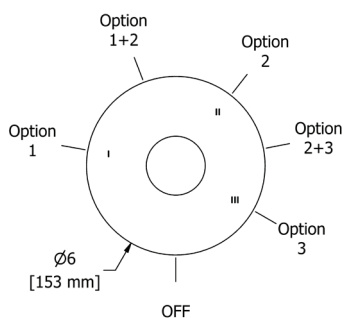

TGS45	C	BK
	548	740

- Combines both thermostatic and pressure balance technologies
- "Set it and forget it" temperature control
- 3 dedicated functions and 2 shared functions
- Temp. & volume control with diverter at 6.3 GPM/24 LPM at 60 PSI
- Rough-in valve sold separately:
  - —Order R45 rough-in valve: $328
- Extension kits available, 1 1/4" EXT23KIT114 and 3/4" EXT23KIT34

TGS46 (Shared) GS 3/4" Therm & Pressure Balance Trim With 6 Functions