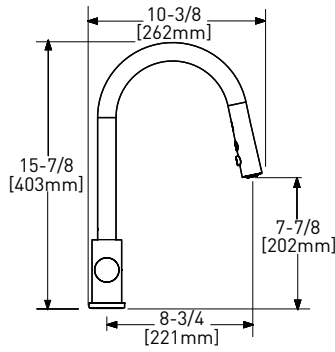

JL101 Joli™ Pull-Down Kitchen Faucet

	C	SS	BK
JL101	548	740	740

- Dual-spray functionality with stream and spray settings
- 1.8 GPM/6.8 LPM at 60 PSI (CEC compliant)
- 3/8" speedway compression