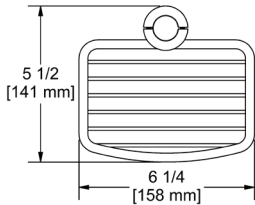

275	C	208

- For 1" shower bar
- Brass construction

265 Basket for Slide Bar, Ø Of 17mm In 22mm (5/8" For 7/8")