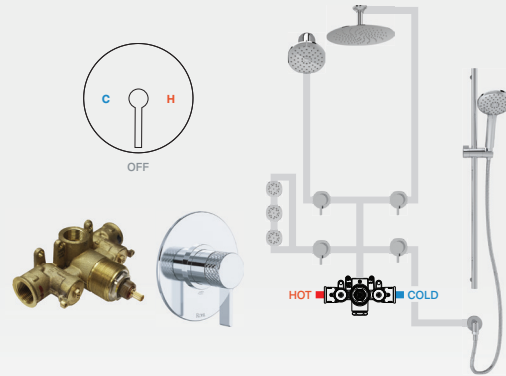

SHOWER CONFIGURATION GUIDE

3/4" THERMOSTATIC ROUGH VALVE

1005N | Dream Spa — Multi-Function

- 12.0 GPM
- "Set it and forget it" temperature control only
- Extension kit included with valve
- Must add R1040R volume controls, sold separately
- As configured in diagram, every component may be utilized separately
- For increased functionality, add additional volume controls
- Available inlet connection: 3/4" NPT
- Must purchase trim separately