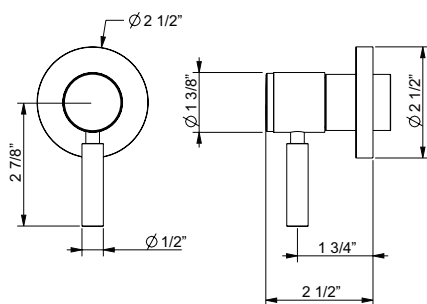

TRU18W1 Riu™ Trim For Volume Control And Diverter

Handle	C	BK
TRU18W1LM	358	484

- Volume control or diverter only
- Rough-in valve sold separately. Select one:
  - Order R1040R 3/4" volume control rough-in valve: $184
  - Order R1062BO 4-port, 3-way dedicated diverter rough-in valve: $372