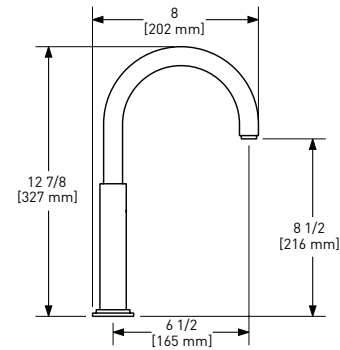

AAL01 Arca™ Single Handle Tall Lavatory Faucet

	C	PN	BN	BK	BG
AAL01	708	956	956	956	1062

- 1.2 GPM/4.5 LPM at 60 PSI (WaterSense and CEC compliant)
- 3/8" speedway compression
- Drain sold separately, see Lavatory Drain tab for pricing