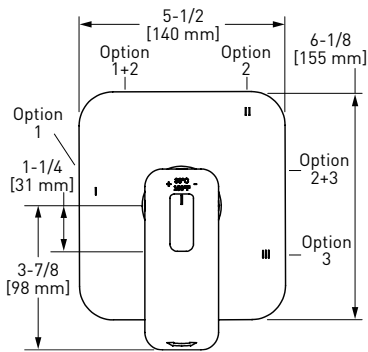

TEQ45N (Shared) Equinox™ 1/2" Therm & Pressure Balance Trim With 5 Functions

NEW

	C	BN	BK	US4
TEQ45N	608	821	821	912

- Combines both thermostatic and pressure balance technologies
- "Set it and forget it" temperature control
- 3 dedicated functions and 2 shared functions
- Temp. & volume control with diverter at 6.3 GPM/24 LPM at 60 PSI
- Rough-in valve sold separately:
  —Order R45 rough-in valve: $328
- Extension kits available, 1 1/4" EXT23KIT114 and 3/4" EXT23KIT34

TEQ47N (No Share) Equinox™ 1/2" Therm & Pressure Balance Trim With 3 Functions

NEW

	C	BN	BK	US4
TEQ47N	608	821	821	912

- Combines both thermostatic and pressure balance technologies
- "Set it and forget it" temperature control
- 3 dedicated functions (CEC compliant)
- Temp. & volume control with diverter at 5 GPM/19 LPM at 60 PSI
- Rough-in valve sold separately:
  —Order R45 rough-in valve: $328
- Extension kits available, 1 1/4" EXT23KIT114 and 3/4" EXT23KIT34

TEQ46N (Shared) Equinox™ 3/4" Therm & Pressure Balance Trim With 6 Functions

NEW

	C	BN
TEQ46N	978	1321

- Combines both thermostatic and pressure balance technologies
- 2 temperature and volume controls with diverters
- 4 dedicated functions and 2 shared functions
- Rough-in valve sold separately:
  —Order R46 rough-in valve: $441

TEQ13W1 Equinox™ 3/4" Thermostatic Trim Without Volume Control

	C	BK
TEQ13W1LM	608	821

- Temperature control only
- Rough-in valve sold separately:
  —Order 1005N rough-in valve: $441
- Volume control(s) required

TEQ20 Equinox™ 1/2" Volume Control Trim

	C	BK
TEQ20	208	281

- To be used with 1005N valve system
- Volume control only
- Rough-in valve sold separately:
  —Order R20 volume control rough-in valve: $128