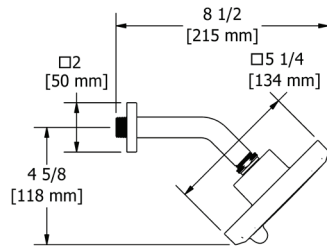

376 5" 6-Function Showerhead With Arm

	C	PN	BN	BK	US4
376	258	349	349	349	387
376 -WS	258	349	349	349	387

- Complements Equinox™ collection and other modern designs
- 6 functions
- Flow rate options at 60 PSI:
  - 2.0 GPM/7.6 LPM
  - For 1.8 GPM/6.8 LPM, order -WS version (WaterSense and CEC compliant)
- 1/2" male NPT inlet

343 5" 6-Function Showerhead With Arm

	C	PN	BN	BK	US4
343	268	362	362	362	402
343 -WS	268	362	362	362	402

- US4 finish order acceptance estimated Spring 2026
- 6 functions
- Flow rate options at 60 PSI:
  - 2.0 GPM/7.6 LPM
  - For 1.8 GPM/6.8 LPM, order -WS version (WaterSense and CEC compliant)
- 1/2" male NPT inlet

366 6" 6-Function Showerhead With Arm

WaterSense?	C	PN	BN	BK	BG
366	238	322	322	322	357
366 -WS	238	322	322	322	357

- 6 functions
- Flow rate options at 60 PSI:
  - 2.0 GPM/7.6 LPM
  - For 1.8 GPM/6.8 LPM, order -WS version (WaterSense and CEC compliant)
- 1/2" male NPT inlet

468 8" Rain showerhead

	C	PN	BN	BK	BG
468	308	416	416	416	462
468 -WS	308	416	416	416	462

- 1 function
- Flow rate options at 60 PSI:
  - 2.0 GPM/7.6 LPM
  - For 1.8 GPM/6.8 LPM, order -WS version (WaterSense and CEC compliant)
- Metal Construction

458 8" Rain showerhead

	C	BK
458	188	254
458 -WS	188	—

- 1 function
- Flow rate options at 60 PSI:
  - 2.0 GPM/7.6 LPM
  - For 1.8 GPM/6.8 LPM, order -WS version (WaterSense and CEC compliant)