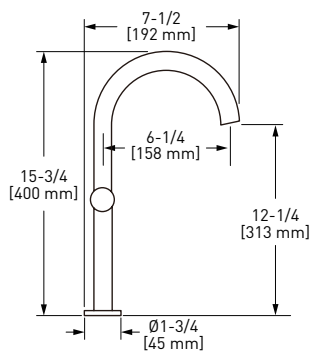

RL01 Riu™ Single Handle Tall Lavatory Faucet

Handle	C	PN	BN	BK	BG
RL01	708	748	956	956	1062
RL01KN	708	—	956	956	1062

- 1.2 GPM/4.5 LPM at 60 PSI (WaterSense and CEC compliant)
- 3/8" speedway compression
- Drain sold separately, see Lavatory Drain tab for pricing