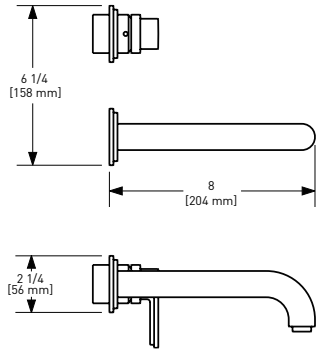

TAA360 Arca™ Wall Mount 360° Lavatory Faucet Trim

	C	PN	BN	BK	BG
TAA360	488	659	659	659	732

- 3-point handle installation (right, top, left)
- 1.2 GPM/4.5 LPM at 60 PSI (WaterSense and CEC compliant)
- Drain sold separately, see Lavatory Drain tab for pricing.
- Rough-in valve sold separately:
  - —Order RH360 rough-in valve: $235
- Extension kit available, 3/4" EXT360KIT34

SEE LAVATORY DRAINS TAB FOR PRICING