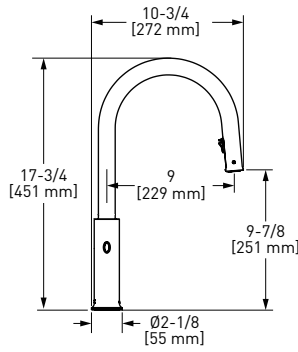

### AU211 Authentica™ Pull-Down Touchless Kitchen Faucet

	C	SS	PN	BK	US4
AU211	1008	1361	1361	1361	1512

- 3" (7.62 cm) activation range and 2 minute auto shut-off
- Boomerang™ pull-down technology seamlessly integrates sprayer into the spout while returning it quickly and easily to the sprayer's original position
- Dual-spray functionality with stream and spray settings
- Allows for mechanical and touchless activation
- 1.5 GPM/5.69 LPM at 60 PSI (CEC compliant)
- 3/8" speedway compression
- Powered by 6 AA batteries (included) or order optional AC adapter with power splitter U.CC80AC: \$178