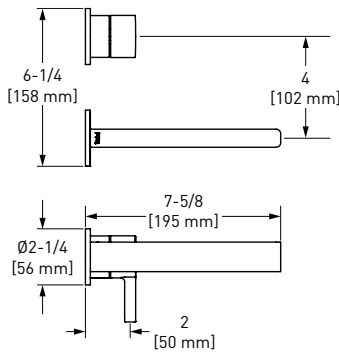

TPX360L Paradox™ Wall Mount 360° Lavatory Faucet Trim