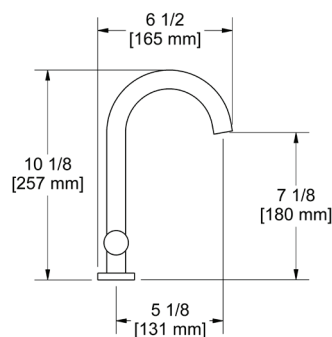

### AZ900 Azure™ Pot Filler

	C	SS	PN	BK	BG
AZ900	1328	1793	1793	1793	1992

- Dual handle shut-offs, one at the wall and one at the outlet
- Folds away when not in use
- 5.5 GPM/20.8 LPM at 60 PSI
- 1/2" female NPT inlet