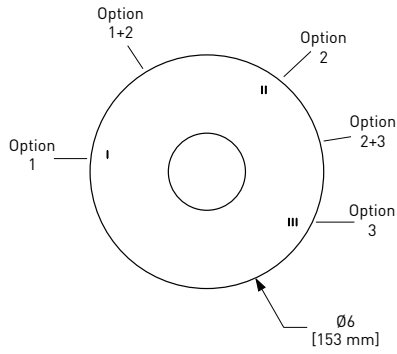

TNB45 (Shared) Nibi™ 1/2" Therm & Pressure Balance Trim With 5 Functions

	C	BN	BK	BG
TNB45	658	889	889	987

- Combines both thermostatic and pressure balance technologies
- "Set it and forget it" temperature control
- 3 dedicated functions and 2 shared functions
- Temp. & volume control with diverter at 6.3 GPM/24 LPM at 60 PSI
- Rough-in valve sold separately:
  —Order R45 rough-in valve: $328
- Extension kits available, 1 1/4" EXT23KIT114 and 3/4" EXT23KIT34

ST3 Star Toilet Paper Holder

	C	PN	BN	BK	BG
ST3	178	241	241	241	267

- There's no need to compromise on design in this essential space

ST0 Star Robe Hook

	C	PN	BN	BK	BG
ST0	128	173	173	173	192

- Holds one robe or towel close to your shower or bathing space

ST7 Star Towel Ring

	C	PN	BN	BK	BG
ST7	168	227	227	227	252

- Elegantly display bath towels in a coordinated fashion with other accessories

ST5 Star 24" Towel Bar

	C	PN	BN	BK	BG
ST5	268	362	362	362	402

- Length cannot be cut down