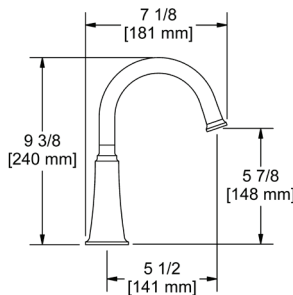

Handle	C	PN	BN	BK	BG
MMRD08J	1028	1388	1388	1388	1542

- 1.2 GPM/4.5 LPM at 60 PSI (WaterSense and CEC compliant)
- 3/8" speedway compression
- Quick Connect system for easy installation
- Push drain included with faucet