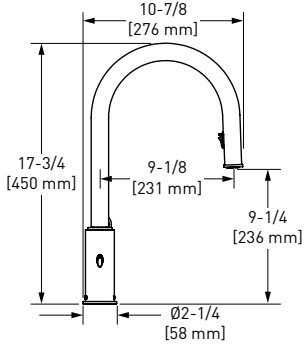

AA211 Arca™ Pull-Down Touchless Kitchen Faucet With C-Spout

	C	SS	PN	BK	US4
AA211	1150	1553	1553	1553	1725

- 3" (7.62 cm) activation range and 2 minute auto shut-off
- Boomerang™ pull-down technology seamlessly integrates sprayer into the spout while returning it quickly and easily to the sprayer's original position
- Dual-spray functionality with stream and spray settings
- Allows for mechanical and touchless activation
- 1.5 GPM/5.69 LPM at 60 PSI (CEC compliant)
- 3/8" speedway compression
- Powered by 6 AA batteries (included) or order optional AC adapter with power splitter U.CC80AC: $178