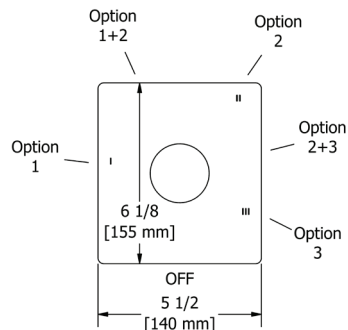

C	BN	BK
TZOTQ45	658	889	889

- Combines both thermostatic and pressure balance technologies
- “Set it and forget it” temperature control
- 3 dedicated functions and 2 shared functions
- Temp. & volume control with diverter at 6.3 GPM/24 LPM at 60 PSI
- Rough-in valve sold separately:
  - —Order R45 rough-in valve: $328
- Extension kits available, 1 1/4" EXT23KIT114 and 3/4" EXT23KIT34

TZOTQ20 Zendo™ 1/2" Volume Control Trim

	C	BN	BK
TZOTQ20	198	268	268

- To be used with 1005N valve system
- Volume control only
- Rough-in valve sold separately:
  - —Order R20 volume control rough-in valve: $128