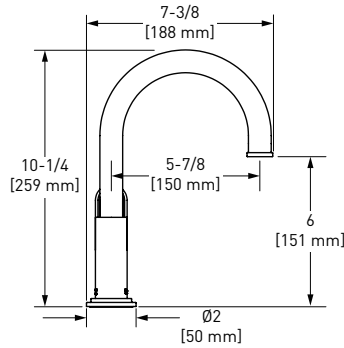

AA900 Arca™ Pot Filler

	C	SS	PN	BK	US4
AA900	1594	2152	2152	2152	2391

- Dual handle shut-offs, one at the wall and one at the outlet
- Folds away when not in use
- 5.5 GPM/20.8 LPM at 60 PSI
- 1/2" male NPT inlet

AA701 Arca™ Filter Kitchen Faucet

	C	SS	PN	BK	US4
AA701	478	646	646	646	717

- **Available Spring 2026**
- May be used with HRK-2000 inline filter system
- Not suitable for reverse osmosis systems or instant hot systems
- 1.2 GPM/4.5 LPM at 60 PSI (CEC compliant)
- 3/8" speedway compression

TN731 Transitional Reverse Osmosis Beverage Faucet

	C	SS	PN	BK	US4
TN731	598	808	808	808	897

- **Available Spring 2026**
- 1.5 GPM/5.69 LPM at 60 PSI (CEC compliant)
- 3/8" speedway inlet connection
- Can be paired with 3/8" connection reverse osmosis filtration systems