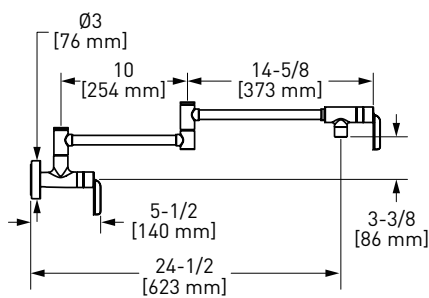

AU900 Authentica™ Pot Filler