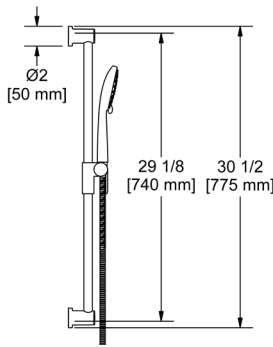

5063 Handshower Set With 31" Slide Bar and 4-Function Handshower

	C	BK
5063	258	349
5063 -WS	258	349

- 4363 4-function handshower
- 59" (150 cm) shower hose with 2 check valves
- Flow rate options at 60 PSI:
  - 2.0 GPM/7.6 LPM
  - For 1.8 GPM/6.8 LPM, order -WS version (WaterSense and CEC compliant)
- Ø 7/8" (22mm) slide bar