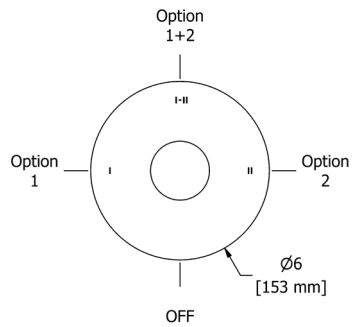

TPXTQ44 (No Share) Paradox™ 1/2" Therm & Pressure Balance Trim With 2 Functions

TPXTQ44	C	BK	BG
	608	821	912

- Combines both thermostatic and pressure balance technologies
- "Set it and forget it" temperature control
- 2 dedicated functions (CEC compliant)
- Temp. & volume control with diverter at 6.3 GPM/24 LPM at 60 PSI
- Rough-in valve sold separately:
  - —Order R23 rough-in valve: $266
- Extension kits available, 1 1/4" EXT23KIT114 and 3/4" EXT23KIT34

TPXTM23 (Shared) Paradox™ 1/2" Therm & Pressure Balance Trim With 3 Functions

TPXTM23	C	BK	BG
	608	821	912

- Combines both thermostatic and pressure balance technologies
- "Set it and forget it" temperature control
- 2 dedicated functions and 1 shared function
- Temp. & volume control with diverter at 6.3 GPM/24 LPM at 60 PSI
- Rough-in valve sold separately:
  - —Order R23 rough-in valve: $266
- Extension kits available, 1 1/4" EXT23KIT114 and 3/4" EXT23KIT34

TPXTQ23 (Shared) Paradox™ 1/2" Therm & Pressure Balance Trim With 3 Functions

TPXTQ23	C	BK	BG
	608	821	912

- Combines both thermostatic and pressure balance technologies
- "Set it and forget it" temperature control
- 2 dedicated functions and 1 shared function
- Temp. & volume control with diverter at 6.3 GPM/24 LPM at 60 PSI
- Rough-in valve sold separately:
  - —Order R23 rough-in valve: $266
- Extension kits available, 1 1/4" EXT23KIT114 and 3/4" EXT23KIT34

TPXTM47 (No Share) Paradox™ 1/2" Therm & Pressure Balance Trim With 3 Functions

TPXTM47	C	BK	BG
	608	821	912