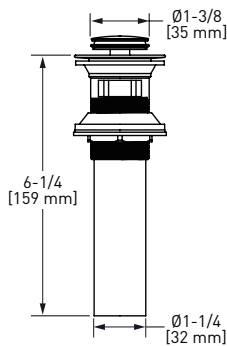

DB150 Lavatory Push Drain With Overflow

	C	PN	BN	BK	BG	US4
DB150	88	119	119	119	132	132

- 1 1/4" tailpiece