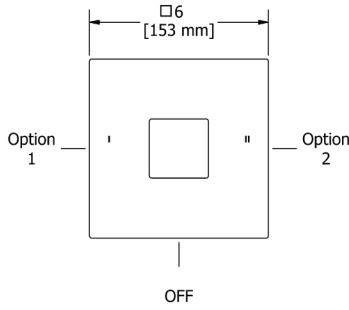

TRF44 (No Share) Reflet™ 1/2" Therm & Pressure Balance Trim With 2 Functions

	C	BN	BG
TRF44	608	821	912

- Combines both thermostatic and pressure balance technologies
- “Set it and forget it” temperature control
- 2 dedicated functions (CEC compliant)
- Temp. & volume control with diverter at 6.3 GPM/24 LPM at 60 PSI
- Rough-in valve sold separately:
  - —Order R23 rough-in valve: $266
- Extension kits available, 1 1/4" EXT23KIT114 and 3/4" EXT23KIT34

TRF23 (Shared) Reflet™ 1/2" Therm & Pressure Balance Trim With 3 Functions