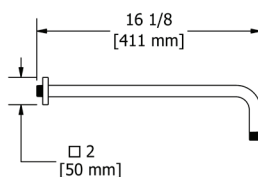

### 574 16" Wall Mount Shower Arm

	C	PN	BN	BK	US4
574	168	227	227	227	252

- Escutcheon included
- 1/2" male outlet; 1/2" male NPT inlet
- Complements Equinox™ collection