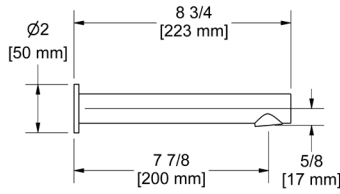

867 Wall Mount Tub Spout

	C	PN	BN	BG
867	158	214	214	237

- 1/2" copper slip fit inlet
- Metal Construction