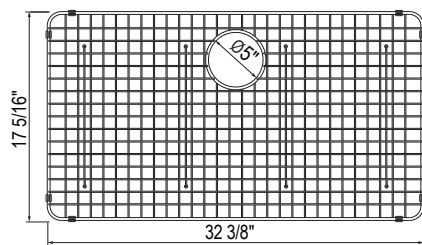

WSGRSS3318 Wire Sink Grid For RSS3318 Kitchen Sink

	SS	BKS
WSGRSS3318	444	666

- Minimizes scratches and wear on the bottom of the sink by creating a raised working surface