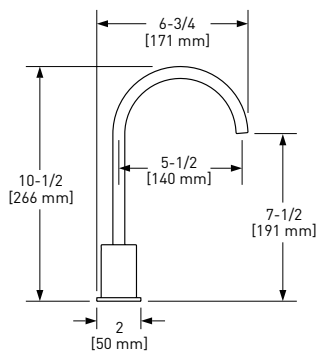

AP65D1 Apothecary™ Pull-Down Bar/Food Prep Kitchen Faucet

	APC	PN	STN	MB	AG	VG	ULB
AP65D1LM	1158	1564	1564	1564	1737	1737	1737

- Dual-spray functionality with stream and spray settings
- 1.8 GPM/6.8 LPM at 60 PSI (CEC compliant)
- 3/8" speedway compression
- Requires 2 1/2" (6.35 cm) clearance from backsplash

AP60D1 Apothecary™ Bar/Food Prep Kitchen Faucet

	APC	PN	STN	MB	AG	VG	ULB
AP60D1LM	938	1267	1267	1267	1407	1407	1407

- Single-spray functionality
- 1.8 GPM/6.8 LPM at 60 PSI (CEC compliant)
- 3/8" speedway compression
- Requires 2 1/2" (6.35 cm) clearance from backsplash

AP62W1 Apothecary™ Pot Filler

	APC	PN	STN	MB	AG	VG	ULB
AP62W1LM	2038	2752	2752	2752	3057	3057	3057

- Dual handle shut-offs, one at the wall and one at the outlet
- Folds away when not in use
- 5.5 GPM/20.8 LPM at 60 PSI
- 1/2" female NPT inlet

AP70D1 Apothecary™ Filter Kitchen Faucet

	APC	PN	STN	MB	AG	VG	ULB
AP70D1LM	568	767	767	767	852	852	852

- May be used with HRK-2000 inline filter system
- Not suitable for reverse osmosis systems or instant hot systems
- 0.5 GPM/1.9 LPM at 60 PSI (CEC compliant)
- 3/8" speedway compression

TN731 Transitional Reverse Osmosis Beverage Faucet

	C	SS	PN	STN	BK	AG
TN731	578	781	781	781	781	867

- 1.5 GPM/5.69 LPM at 60 PSI (CEC compliant)
- 3/8" speedway inlet connection
- Can be paired with 3/8" connection reverse osmosis filtration systems