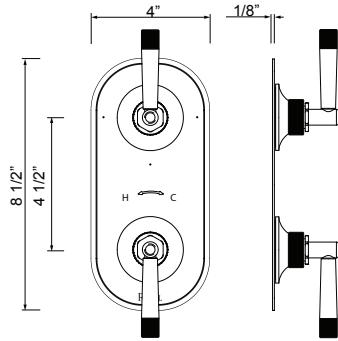

MB2090 Graceline® 1/2" Thermostatic Trim With Diverter

Handle	APC	PN	STN	MB	AG	ULB
MB2090LM	1078	1456	1456	1456	1617	1617

- Temperature control with diverter
- Up to 5 functions depending on chosen rough
- Rough valve sold separately. Select one:
  - —Order R1051BV 1/2" therm. dedicated 1 function rough valve: $543
  - —Order R1052BD 1/2" therm. dedicated 2 function rough valve: $543
  - —Order R1053BD 1/2" therm. dedicated 3 function rough valve: $597
  - —Order R1055BD 1/2" therm. shared 5 function rough valve: $597