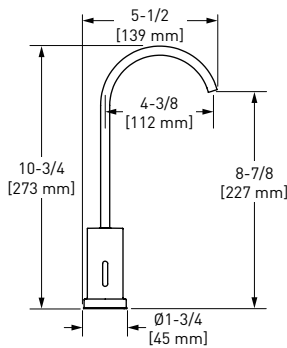

C	SS	PN	STN	BK	AG
TN731	578	781	781	781	781	867

- 1.5 GPM/5.69 LPM at 60 PSI (CEC compliant)
- 3/8" speedway inlet connection
- Can be paired with 3/8" connection reverse osmosis filtration systems