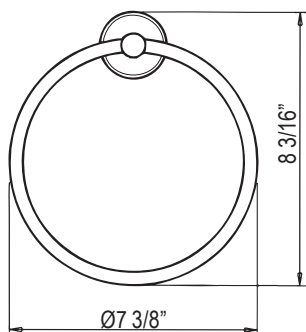

LO4 Lombardia® Towel Ring