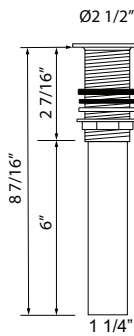

APC	PN	STN	EG	AG	ULB	IB	EB	TCB
5445	412	557	557	618	618	618	618	618	618

- 6" tailpiece
- Fits 1 3/4" standard drain

5447 Lavatory Push Drain With Overflow