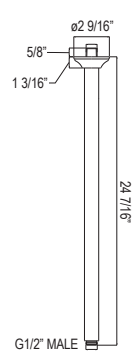

1505/24 24" Ceiling Mount Shower Arm

	APC	PN	STN	MB	AG	ULB	IB	TCB
1505/24	338	457	457	457	507	507	507	507

- Comes with three escutcheon flanges
- Choose the one that best fits your design, recycle the others
- 1/2" male outlet; 1/2" male NPT inlet