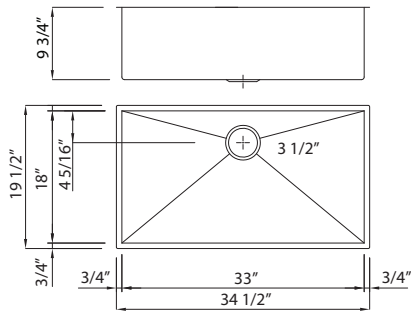

RSS3318 Forze™ 33" Single Bowl Stainless Steel Kitchen Sink

	BKS	SB
RSS3318	4348	2108

- Undermount installation only
- Commercial grade, 16 gauge 18/10 type 304 Stainless Steel
- 36" (91.44 cm) minimum cabinet size
- Mounting brackets included
- For matching wire sink grid, order WSGRSS3318