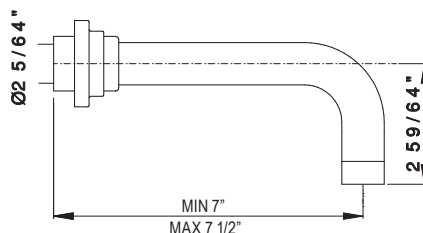

A2203 Lombardia® Wall Mount Tub Spout

	APC	PN	STN	ULB	TCB
A2203	408	551	551	612	612

- 1/2" female NPT inlet
- Metal Construction