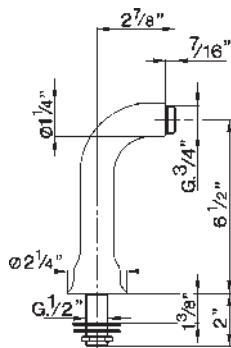

ARO0380-	APC	PN	STN	ULB	IB	TCB
ARO0380-	798	1078	1078	1197	1197	1197

- 1/2" female NPT inlet
- Order C5574EXT for use with A1401, A1901, A2701