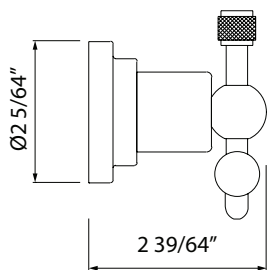

A1492IW Campo™ Toilet Paper Holder

	APC	PN	MB	ULB
A1492IW	338	457	457	507

- There's no need to compromise on design in this essential space
- Accommodates oversized toilet paper rolls

A1481IW Campo™ Double Robe Hook