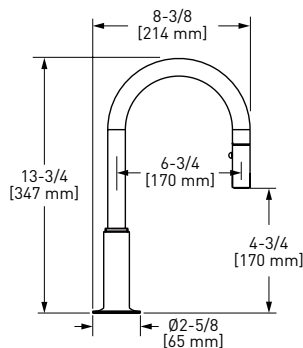

MB7956 Graceline® Pull-Down Kitchen Faucet With U-Spout

	APC	PN	STN	MB	MBA	AG	VG	ULB
MB7956LM	1118	1510	1510	1510	1510	1677	1677	1677

- Dual-spray functionality with stream and spray settings
- 1.8 GPM/6.8 LPM at 60 PSI (CEC compliant)
- 9/16" speedway compression
- Requires 2 1/2" (6.35 cm) clearance from backsplash to center of faucet hole