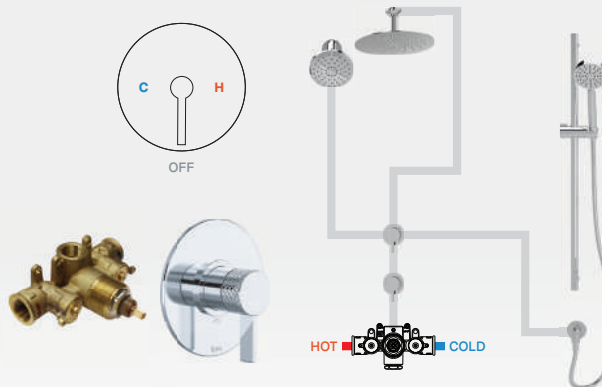

3/4" THERMOSTATIC ROUGH VALVE

1005N | Dream Spa — Dedicated Multi-Functions

High Efficiency

- 12.0 GPM
- "Set it and forget it" temperature control only
- Extension kit included with valve
- Must add R1040R volume controls, sold separately
- Must add R1062BO diverter, sold separately
- Available inlet connection: 3/4" NPT
- Must purchase trim separately