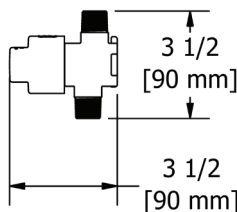

R104 3/4" Volume Control Rough-In Valve

R1040R	$ 184
R1041R	$ 184

- Order R1040R for counterclockwise functionality and R1041R for clockwise functionality
- 1 function
- 14 GPM/53 LPM at 60 PSI
- 3/4" female NPT inlet
- Must order trim to complete
- Includes 2 5/8" extension kit. Extension may be cut to length required.

300073RHL00 Eclissi™ Wall Mount Rough-in Valve

300073RHL00	$ 265

- Hot side is always counterclockwise opening and cold side is always clockwise opening
- Must order trim to complete

R1062BO 4-Port, 3-Way Dedicated Diverter Rough-In Valve

R1062BO	$ 372

- Diverter only
- 3 functions
- 6.5 GPM/24.6 LPM at 60 PSI
- 1/2" male NPT inlet
- Must order trim to complete
- Shared function diverter cartridge available, order 11417

RH08WM Wall Mount Two Handle Widespread Rough-in Valve

RH08WM	$ 328

- Integrated wall bracket
- Test plug on spout outlet
- 10 GPM/38 LPM at 60 PSI
- 1/2" female NPT inlet
- For wall mount two handle faucet trim

RH360 Wall Mount 360° Rough-in Valve

RH360	$ 235

- 3-point handle installation (right, top, left)
- 1.2 GPM/4.5 LPM at 60 PSI (WaterSense and CEC compliant)
- 1/2" male NPT inlet
- For wall mount TXX360 single handle lavatory faucet trim
- 3/4" Extension kit available: EXT360KIT34