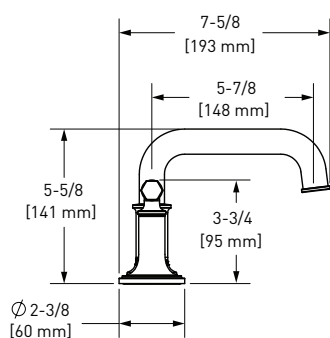

SG09UD3 San Giovanni™ Widespread Lavatory Faucet With U-Spout

	APC	PN	STN	AG	ULB
SG09UD3LM	1048	1415	1415	1572	1572
SG09UD3XM	1158	1564	1564	1737	1737

- 1.2 GPM/4.5 LPM at 60 PSI (WaterSense and CEC compliant)
- 3/8" speedway compression
- Push drain included with faucet