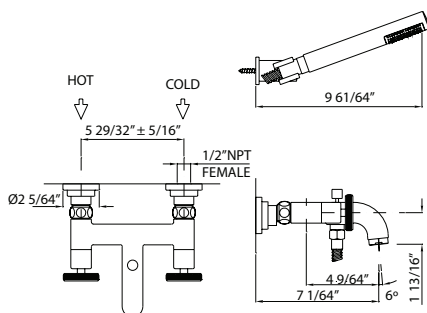

A3302i Campo™ Exposed Wall Mount Tub Filler

Handle	APC	PN	MB	ULB
A3302IL	1618	2185	2185	2427
A3302IW	1618	2185	2185	—

- Single-function anti-calcium handshower at 1.8 GPM/6.8 LPM at 60 PSI (CEC Compliant)
- Wall mount only. Cannot be installed with iron tub unions or deck unions.
- 6 GPM/23 LPM at 60 PSI
- 1/2" female NPT inlet
- No additional rough-in valve required to install