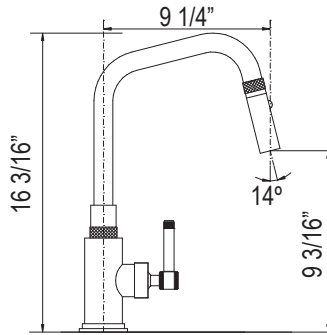

Handle	APC	PN	STN	MB	MBO	ULB	IB	TCB
A3431IL	-2	1238	1672	1672	1672	1857	1857	1857

- Water activates by pushing handle inwards toward spout
- Dual-spray functionality with stream and spray settings
- 1.8 GPM/6.8 LPM at 60 PSI (CEC compliant)
- 1/2" female NPT inlet
- Requires 2 1/2" (6.35 cm) clearance from backsplash to center of faucet hole