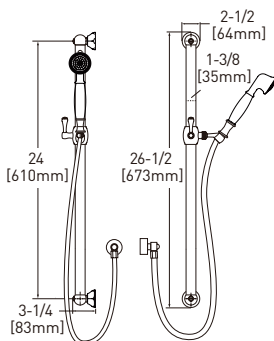

1282 Handshower Set With 24" Grab Bar and Single Function Handshower

	APC	PN	STN	IB	TCB
1282	1958	2644	2644	2937	2937

- 1105/8 single-function handshower
- 59" (150 cm) shower hose
- 1.8 GPM/6.8 LPM at 80 PSI (WaterSense and CEC compliant)
- Ø 1 3/8" (35mm) slide bar
- Grab Bar compliant with Americans with Disabilities Act of 1990 (ADA)
- Complements Palladian® collection and other transitional designs