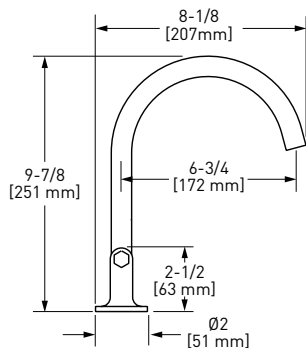

MD01D1 Modelle™ Single Handle Lavatory Faucet

	APC	PN	STN	MB	AG	ULB
MD01D1LM	848	1145	1145	1145	1272	1272

- 1.2 GPM/4.5 LPM at 60 PSI (WaterSense and CEC compliant)
- 3/8" speedway compression
- Push drain included with faucet

MD02D1 Modelle™ Single Handle Tall Lavatory Faucet

	APC	PN	STN	MB	AG	ULB
MD02D1LM	1068	1442	1442	1442	1602	1602

- 1.2 GPM/4.5 LPM at 60 PSI (WaterSense and CEC compliant)
- 3/8" speedway compression
- Drain sold separately, see Lavatory Drain tab for pricing

SEE LAVATORY DRAINS TAB FOR PRICING

MD08D3 Modelle™ Widespread Lavatory Faucet With C-Spout

	APC	PN	STN	MB	AG	ULB
MD08D3LM	1048	1415	1415	1415	1572	1572
MD08D3XM	1048	1415	1415	1415	1572	1572

- 1.2 GPM/4.5 LPM at 60 PSI (WaterSense and CEC compliant)
- 3/8" speedway compression
- Push drain included with faucet

MD09D3 Modelle™ Widespread Lavatory Faucet With U-Spout

	APC	PN	STN	MB	AG	ULB
MD09D3LM	1048	1415	1415	1415	1572	1572
MD09D3XM	1048	1415	1415	1415	1572	1572

- 1.2 GPM/4.5 LPM at 60 PSI (WaterSense and CEC compliant)
- 3/8" speedway compression
- Push drain included with faucet