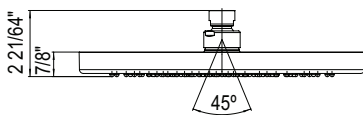

I00412 10" Rain Showerhead

	APC	PN	STN	MB	TCB
I00412	688	929	929	929	1032

- 1 function
- 1.8 GPM/6.8 LPM at 80 PSI (WaterSense and CEC compliant)
- Metal Construction