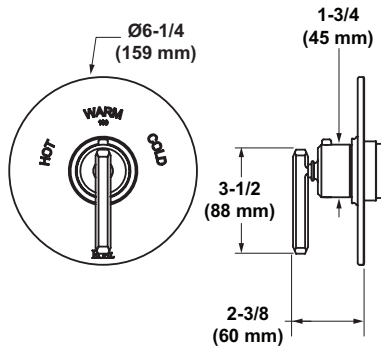

TAP13W1 Apothecary™ 3/4" Thermostatic Trim Without Volume Control

Handle	APC	PN	STN	MB	AG	ULB
TAP13W1LM	908	1226	1226	1226	1362	1362
TAP13W1XM	968	1307	1307	1307	1452	1452

- Temperature control only
- Rough-in valve sold separately:
  - —Order 1005N rough-in valve: $441
- Volume control(s) required