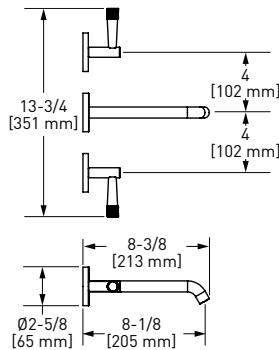

APC	PN	STN	MB	MBA	AG	ULB
TAM08W3IW	868	1172	1172	1172	1172	1302	1302
TAM08W3LM	868	1172	1172	1172	—	1302	1302
TAM08W3XM	868	1172	1172	1172	—	1302	1302

- 1.2 GPM/4.5 LPM at 60 PSI (WaterSense and CEC compliant)
- Drain sold separately, see Lavatory Drain tab for pricing.
- Rough-in valve sold separately
- —Order RH08WM wall rough-in valve: $328

SEE LAVATORY DRAINS TAB FOR PRICING

5445

5447

6442

7444

8446

CC2310FWO

0127DOF