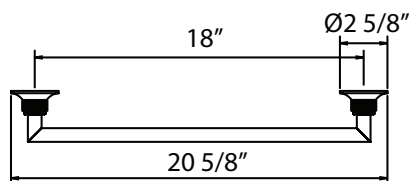

MBG4 Graceline® Towel Holder

	APC	PN	STN	MB	AG	ULB
MBG4	568	767	767	767	852	852

- Elegantly display hand towels in a coordinated fashion with other accessories

MBG1/18 Graceline® 18" Towel Bar

	APC	PN	STN	MB	AG	ULB
MBG1/18	668	902	902	902	1002	1002