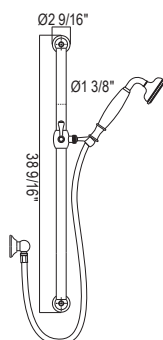

MB2046 Graceline® Handshower Set With 24" Slide Bar and 5-Function Handshower

	APC	PN	STN	MB	AG	ULB
MB2046	1328	1793	1793	1793	1992	1992

- 402HS5 5-function handshower
- 59" (150 cm) shower hose
- 1.8 GPM/6.8 LPM at 80 PSI (WaterSense and CEC compliant)
- Ø 3/4" (19mm) slide bar
- Complements Graceline® collection and other transitional designs

1600 Handshower Set With 30" Slide Bar and Single Function Handshower

	APC	PN	STN	MB
1600	768	1037	1037	1037

- 1670/8 single-function handshower
- 59" (150 cm) shower hose
- 1.8 GPM/6.8 LPM at 80 PSI (WaterSense and CEC compliant)
- Ø 3/4" (19mm) slide bar

0126SBHS1 Handshower Set With 31" Slide Bar and Single Function Handshower

	APC	PN	STN	MB	AG
0126SBHS1	768	1037	1037	1037	1152

- 59" (150 cm) shower hose
- 1.8 GPM/6.8 LPM at 80 PSI (WaterSense and CEC compliant)
- Ø 25/32" (19.8mm) slide bar
- Length cannot be cut down

1282 Handshower Set With 24" Grab Bar and Single Function Handshower

	APC	PN	STN	IB	TCB
1282	1958	2644	2644	2937	2937

- 1105/8 single-function handshower
- 59" (150 cm) shower hose
- 1.8 GPM/6.8 LPM at 80 PSI (WaterSense and CEC compliant)
- Ø 1 3/8" (35mm) slide bar
- Grab Bar compliant with Americans with Disabilities Act of 1990 (ADA)
- Complements Palladian® collection and other transitional designs

1272E Handshower Set With 39" Grab Bar and Single Function Handshower

	APC	PN	STN	IB	TCB
1272E	1618	2185	2185	2427	2427

- 1101/8E single-function handshower
- 59" (150 cm) shower hose
- 1.8 GPM/6.8 LPM at 80 PSI (WaterSense and CEC compliant)
- Ø 1 3/8" (35mm) slide bar
- Grab Bar compliant with Americans with Disabilities Act of 1990 (ADA)