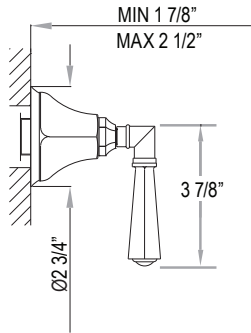

A4814 Palladian® 3/4" Thermostatic Trim Without Volume Control

Handle	APC	PN	STN	IB
A4814LM_ _	878	1186	1186	1317

- Temperature control only
- Rough-in valve sold separately:
  — Order 1005N rough-in valve: $441
- Volume control(s) required