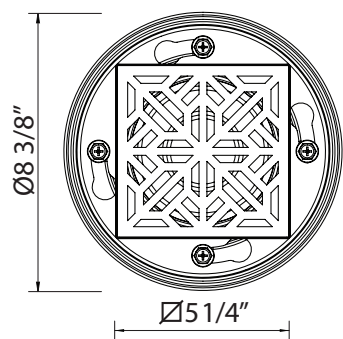

SDPVC2/3-3144 PVC 2" X 3" Drain Kit With 3144 Mosaic Decorative Cover

	APC	PN	STN	MB	IB	TCB
SDPVC2/3-3144	568	767	767	767	852	852

- Accommodates 41 GPM flow rate