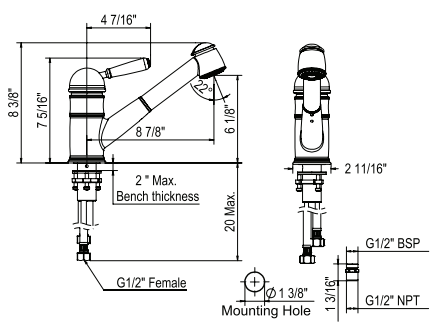

R77V3 Acqui® Pull-Out Kitchen Faucet

Handle	APC	PN	STN
R77V3 _-	1218	1645	1645

- Dual-spray functionality with stream and spray settings
- 1.8 GPM/6.8 LPM at 60 PSI (CEC compliant)
- 1/2" female NPSM inlet

A3420S Acqui® Pull-Down Bar/Food Prep Kitchen Faucet