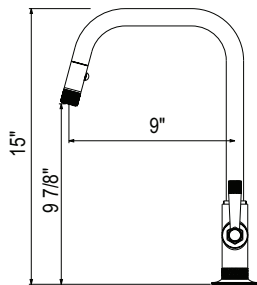

LUX

PIRELLONE

TENERIFE

KITCHEN ACCESSORIES

MB7930 Graceline® Pull-Down Kitchen Faucet With C-Spout

Handle	APC	PN	STN	MB	MBA	AG	VG	ULB
MB7930LM	-2	1118	1510	1510	1510	1510	1677	1677

- Dual-spray functionality with stream and spray settings
- 1.8 GPM/6.8 LPM at 60 PSI (CEC compliant)
- 9/16" speedway compression
- Requires 2 1/2" (6.35 cm) clearance from backsplash to center of faucet hole