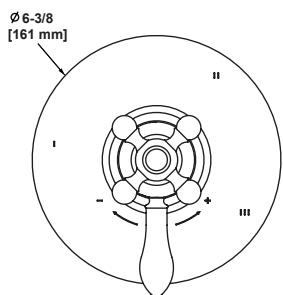

TAC23W1 (Shared) Arcana™ 1/2" Therm & Pressure Balance Trim With 3 Functions

Handle	APC	PN	STN	IB	TCB
TAC23W1LM	828	1118	1118	1242	1242
TAC23W1OP	828	1118	1118	1242	1242

- Combines both thermostatic and pressure balance technologies
- "Set it and forget it" temperature control
- 2 dedicated functions and 1 shared function
- Temp. & volume control with diverter at 6.3 GPM/24 LPM at 60 PSI
- Rough-in valve sold separately:
  - —Order R23 rough-in valve: $266
- Extension kits available, 1 1/4" EXT23KIT114 and 3/4" EXT23KIT34

TAC47W1 (No Share) Arcana™ 1/2" Therm & Pressure Balance Trim With 3 Functions

Handle	APC	PN	STN	IB	TCB
TAC47W1LM	828	1118	1118	1242	1242
TAC47W1OP	828	1118	1118	1242	1242

- Combines both thermostatic and pressure balance technologies
- "Set it and forget it" temperature control
- 3 dedicated functions (CEC compliant)
- Temp. & volume control with diverter at 5 GPM/19 LPM at 60 PSI
- Rough-in valve sold separately:
  - —Order R45 rough-in valve: $328
- Extension kits available, 1 1/4" EXT23KIT114 and 3/4" EXT23KIT34

TAC45W1 (Shared) Arcana™ 1/2" Therm & Pressure Balance Trim With 5 Functions

Handle	APC	PN	STN	IB	TCB
TAC45W1LM	828	1118	1118	1242	1242
TAC45W1OP	828	1118	1118	1242	1242

- Combines both thermostatic and pressure balance technologies
- "Set it and forget it" temperature control
- 3 dedicated functions and 2 shared functions
- Temp. & volume control with diverter at 6.3 GPM/24 LPM at 60 PSI
- Rough-in valve sold separately:
  - —Order R45 rough-in valve: $328
- Extension kits available, 1 1/4" EXT23KIT114 and 3/4" EXT23KIT34

AC390 Arcana™ 1/2" Thermostatic Trim With Diverter

Handle	APC	PN	STN	IB	TCB
AC390LM-_/TO	1028	1388	1388	1542	1542
AC390OP-_/TO	1028	1388	1388	1542	1542
AC390X-_/TO	1028	1388	1388	1542	1542