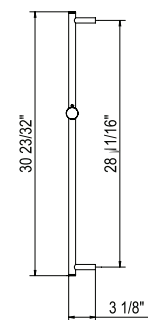

310127SB 31" Slide Bar

	APC	PN	STN	MB	AG
310127SB	538	727	727	727	807

- Length cannot be cut down
- Ø 25/32" (19.8mm) slide bar