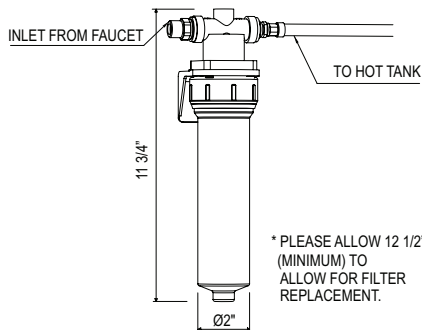

U.1998 High Performance Hot Water Tank

U.1998	\$ 1084
--------	---------

- 3-Year limited warranty
- Not compatible with ISE type dispensers

U.1106 Hot Water Filtration System

U.1106	\$ 440
--------	--------