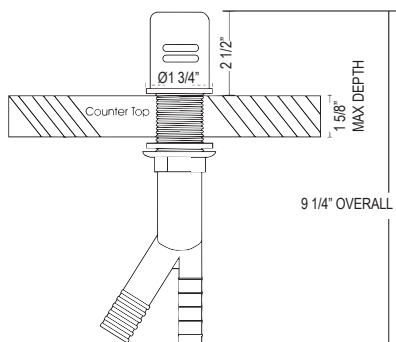

AG600 Air Gap

	APC	SS	PN	STN	MB	AG	VG	ULB	IB	TCB
AG600	128	173	160	173	173	192	192	192	192	192

- Prevents contaminated sink water from entering the dishwasher