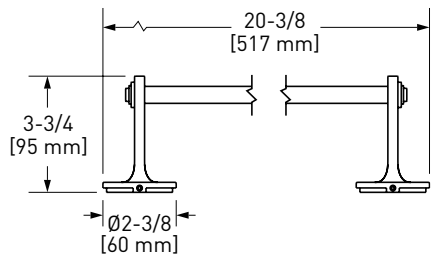

MD25WTB18 Modelle™ 18" Towel Bar

	APC	PN	STN	MB	AG	ULB
MD25WTB18	598	808	808	808	897	897

- Length cannot be cut down