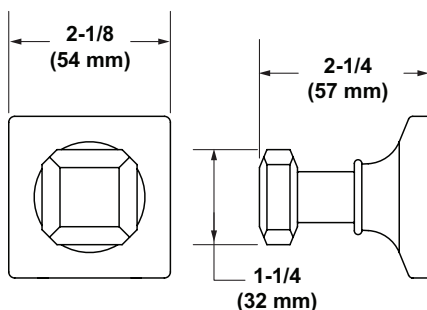

AP25WRH Apothecary™ Robe Hook

	APC	PN	STN	MB	AG	ULB
AP25WRH	228	308	308	308	342	342

- Holds one robe or towel close to your shower or bathing space