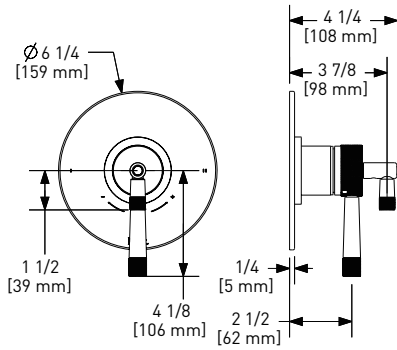

TAM44W1 (No Share) Amahle™ 1/2" Therm & Pressure Balance Trim With 2 Functions

	APC	PN	STN	MB	MBA	AG	ULB
TAM44W1LM	898	1213	1213	1213	1213	1347	1347

- Combines both thermostatic and pressure balance technologies
- "Set it and forget it" temperature control
- 2 dedicated functions (CEC compliant)
- Temp. & volume control with diverter at 6.3 GPM/24 LPM at 60 PSI
- Rough-in valve sold separately:
  - —Order R23 rough-in valve: $266
- Extension kits available, 1 1/4" EXT23KIT114 and 3/4" EXT23KIT34

TAM23W1 (Shared) Amahle™ 1/2" Therm & Pressure Balance Trim With 3 Functions

	APC	PN	STN	MB	MBA	AG	ULB
TAM23W1LM	898	1213	1213	1213	1213	1347	1347

- Combines both thermostatic and pressure balance technologies
- "Set it and forget it" temperature control
- 2 dedicated functions and 1 shared function
- Temp. & volume control with diverter at 6.3 GPM/24 LPM at 60 PSI
- Rough-in valve sold separately:
  - —Order R23 rough-in valve: $266
- Extension kits available, 1 1/4" EXT23KIT114 and 3/4" EXT23KIT34

TAM47W1 (No Share) Amahle™ 1/2" Therm & Pressure Balance Trim With 3 Functions

	APC	PN	STN	MB	MBA	AG	ULB
TAM47W1LM	898	1213	1213	1213	1213	1347	1347

- Combines both thermostatic and pressure balance technologies
- "Set it and forget it" temperature control
- 3 dedicated functions (CEC compliant)
- Temp. & volume control with diverter at 5 GPM/19 LPM at 60 PSI
- Rough-in valve sold separately:
  - —Order R45 rough-in valve: $328
- Extension kits available, 1 1/4" EXT23KIT114 and 3/4" EXT23KIT34

TAM45W1 (Shared) Amahle™ 1/2" Therm & Pressure Balance Trim With 5 Functions

	APC	PN	STN	MB	MBA	AG	ULB
TAM45W1LM	898	1213	1213	1213	1213	1347	1347