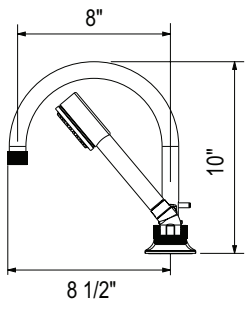

TAM06W3 Amahle™ Wall Mount Tub Filler Trim With C-Spout

	APC	PN	STN	MB	MBA	AG	ULB
TAM06W3IW	1138	1537	1537	1537	1537	1707	1707
TAM06W3LM	1138	1537	1537	1537	—	1707	1707
TAM06W3XM	1138	1537	1537	1537	—	1707	1707

- 10 GPM/38 LPM at 60 PSI
- Rough-in valve sold separately:
  —Order RHO8WM wall rough-in valve : $328