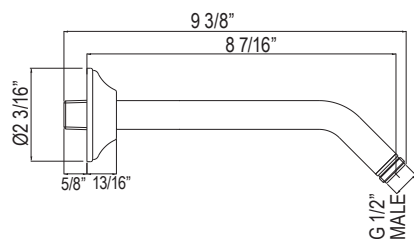

1440/8 9" Wall Mount Shower Arm

	APC	PN	STN	MB	AG	ULB	IB	TCB
1440/8	208	281	281	281	312	312	312	312

- Comes with three escutcheon flanges
- Choose the one that best fits your design, recycle the others
- 1/2" male outlet; 1/2" male NPT inlet