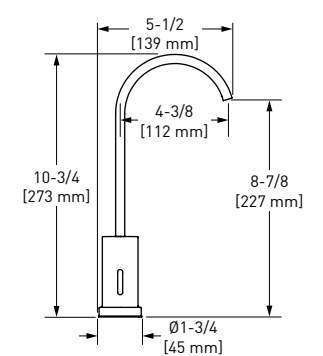

TN731 Transitional Reverse Osmosis Beverage Faucet

	C	SS	PN	STN	BK	AG
TN731	578	781	781	781	781	867

- 1.5 GPM/5.69 LPM at 60 PSI (CEC compliant)
- 3/8" speedway inlet connection
- Can be paired with 3/8" connection reverse osmosis filtration systems