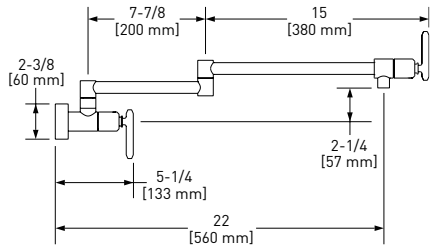

AP62W1 Apothecary™ Pot Filler