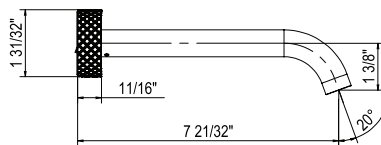

APC	PN	STN	MB	AG
TE16W1	458	619	619	619	687

- 1/2" female NPT inlet
- Metal Construction

V00275 Finished Vacuum Breaker