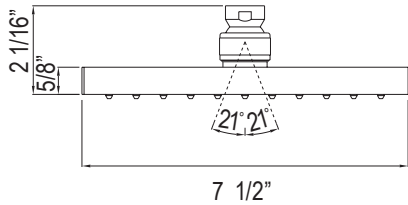

1070/8 8" Rain Showerhead

	APC	PN	STN
1070/8	1078	1456	1456

- 1 function
- 1.8 GPM/6.8 LPM at 80 PSI (WaterSense and CEC compliant)
- Metal Construction