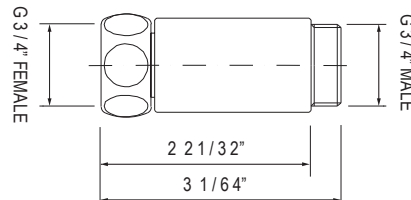

C5574EXT	APC	PN	STN	IB	TCB
C5574EXT	228	304	304	337	337

- 3/4" female G inlet; 3/4" male G outlet
- Allow for an extra 2 5/8" (6.67 cm) in length. This may affect your rough-in dimensions.

ARO0380 Deck Unions