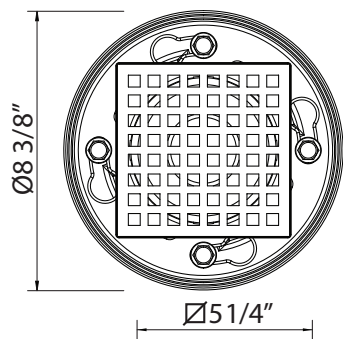

SDPVC2/3-3143 PVC 2" X 3" Drain Kit With 3143 Matrix Decorative Cover

	APC	PN	STN	MB	IB	TCB
SDPVC2/3-3143	568	767	767	767	852	852

- Accommodates 41 GPM flow rate