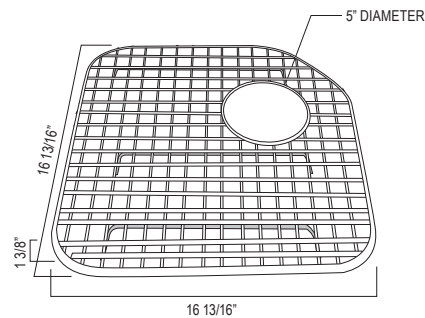

WSG6327LG Wire Sink Grid For 6337 Kitchen Sinks Large Bowl