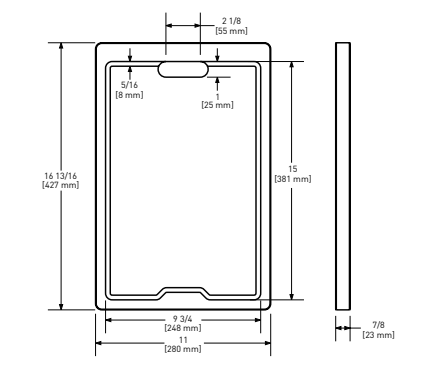

CBO1 Cutting Board For Undermount Workstation Sinks

	$
CBO1	51

- Compatible with Allia™ ALUM3319WS, ALUM3019WS and Culinario™ RUWUM3019WS, RUWUM3319WS, RUWUM3619WS, RUWUM4019WS, RUWUM5019WS