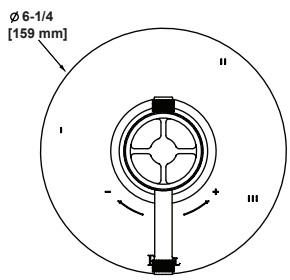

TCP51W1 Campo™ 1/2" Pressure Balance Trim

Handle	APC	PN	MB	ULB
TCP51W1IL	588	794	794	882

- Bottom outlet compatible with diverter tub spout
- 1 function
- Temp. & volume control at 5.8 GPM/22 LPM at 60 PSI
- Rough-in valve sold separately:
  - —Order R51 rough-in valve: $184
- Extension kits available, 1 1/4" EXT51KIT114 and 3/4" EXT51KIT34

TCP44W1 (No Share) Campo™ 1/2" Therm & Pressure Balance Trim With 2 Functions

Handle	APC	PN	MB	ULB
TCP44W1IL	848	1145	1145	1272

- Combines both thermostatic and pressure balance technologies
- "Set it and forget it" temperature control
- 2 dedicated functions (CEC compliant)
- Temp. & volume control with diverter at 6.3 GPM/24 LPM at 60 PSI
- Rough-in valve sold separately:
  - —Order R23 rough-in valve: $266
- Extension kits available, 1 1/4" EXT23KIT114 and 3/4" EXT23KIT34

TCP23W1 (Shared) Campo™ 1/2" Therm & Pressure Balance Trim With 3 Functions

Handle	APC	PN	MB	ULB
TCP23W1IL	848	1145	1145	1272

- Combines both thermostatic and pressure balance technologies
- "Set it and forget it" temperature control
- 2 dedicated functions and 1 shared function
- Temp. & volume control with diverter at 6.3 GPM/24 LPM at 60 PSI
- Rough-in valve sold separately:
  - —Order R23 rough-in valve: $266
- Extension kits available, 1 1/4" EXT23KIT114 and 3/4" EXT23KIT34

TCP47W1 (No Share) Campo™ 1/2" Therm & Pressure Balance Trim With 3 Functions

Handle	APC	PN	MB	ULB
TCP47W1IL	848	1145	1145	1272

- Combines both thermostatic and pressure balance technologies
- "Set it and forget it" temperature control
- 3 dedicated functions (CEC compliant)
- Temp. & volume control with diverter at 5 GPM/19 LPM at 60 PSI
- Rough-in valve sold separately:
  - —Order R45 rough-in valve: $328
- Extension kits available, 1 1/4" EXT23KIT114 and 3/4" EXT23KIT34