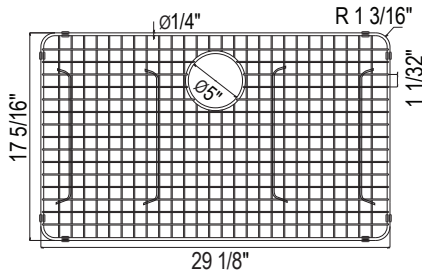

	BKS	SB
RSS3018	4221	2048

- Undermount installation only
- Commercial grade, 16 gauge 18/10 type 304 Stainless Steel
- 33" (83.82 cm) minimum cabinet size
- Mounting brackets included
- For matching wire sink grid, order WSGRSS3018