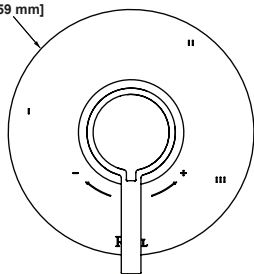

Ø 6-1/4
[159 mm]