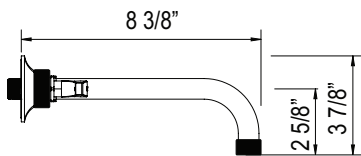

MB01D1 Graceline® Single Handle Lavatory Faucet

	APC	PN	STN	MB	AG	ULB
MB01D1LM	848	1145	1145	1145	1272	1272

- 1.2 GPM/4.5 LPM at 60 PSI (WaterSense and CEC compliant)
- 3/8" speedway compression
- Push drain included with faucet

MB2019 Graceline® Widespread Lavatory Faucet With C-Spout

Handle	APC	PN	STN	MB	AG	ULB
MB2019LM -2	1098	1483	1483	1483	1647	1647

- 1.2 GPM/4.5 LPM at 60 PSI (WaterSense and CEC compliant)
- 3/8" speedway compression
- Lift rod drain assembly included with faucet

MB2009 Graceline® Widespread Lavatory Faucet With U-Spout

Handle	APC	PN	STN	MB	AG	ULB
MB2009LM -2	1098	1483	1483	1483	1647	1647

- 1.2 GPM/4.5 LPM at 60 PSI (WaterSense and CEC compliant)
- 3/8" speedway compression
- Lift rod drain assembly included with faucet

MB2030 Graceline® Wall Mount Lavatory Faucet Trim

Handle	APC	PN	STN	MB	AG	ULB
MB2030LM TO-2	768	1037	1037	1037	1152	1152

- Drain sold separately, see Lavatory Drain tab for pricing
- 1.2 GPM/4.5 LPM at 60 PSI (WaterSense and CEC compliant)
- Rough-in valve sold separately:
  —Order RHO8WM wall rough-in valve: $328

SEE LAVATORY DRAINS TAB FOR PRICING