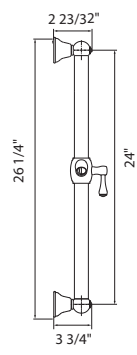

- Length cannot be cut down
- Grab Bar compliant with Americans with Disabilities Act of 1990 (ADA)
- Ø 1 3/8" (35mm) slide bar

1279 36" Grab Bar

	APC	PN	STN	IB
1279	1358	1834	1834	2037

- Length cannot be cut down
- Grab Bar compliant with Americans with Disabilities Act of 1990 (ADA)
- Ø 1 3/8" (35mm) slide bar
- Complements Palladian® collection and other transitional designs