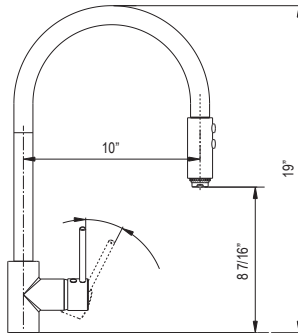

PI62W1
P.63

CY57 Pirellone™ Pull-Down Kitchen Faucet

Handle	APC	PN	STN	MB
CY57L- -2	898	1213	1213	1213

- Dual-spray functionality with stream and spray settings
- 1.8 GPM/6.8 LPM at 60 PSI (CEC compliant)
- 1/2" female NPSM inlet
- Requires 2 1/2" (6.35 cm) clearance from backsplash to center of faucet hole