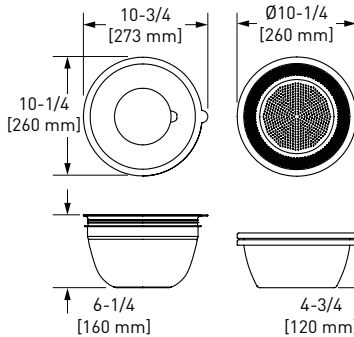

COL03 Colander and Mixing Bowl With Lid and Grating Inserts For Workstation Sinks

NEW

COL03	$	307

- Includes board, mixing bowl, colander, lid and 3 inserts: mandoline slicer, large hole grater and small hole grater
- Compatible with Allia™ ALUM3319WS, ALUM3019WS and Culinario™ RUWUM3019WS, RUWUM3319WS, RUWUM3619WS, RUWUM4019WS, RUWAF3020WS, RUWAF3320WS, RUWUM5019WS