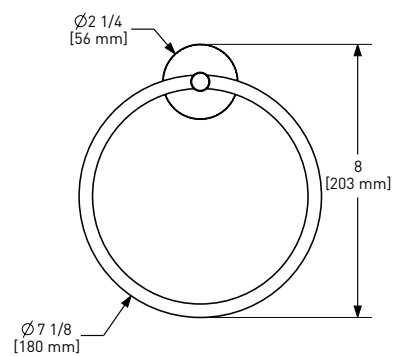

AM25WTR Amahle™ Towel Ring

	APC	PN	STN	MB	AG	ULB
AM25WTR	298	403	403	403	447	447

- Elegantly display hand towels in a coordinated fashion with other accessories