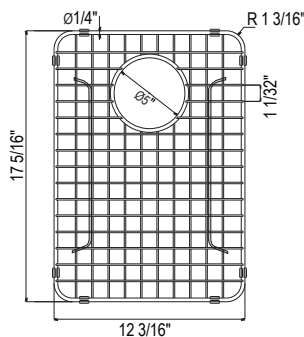

WSGRSS1318	SS	398

- Minimizes scratches and wear on the bottom of the sink by creating a raised working surface

RUWUM1515 Culinario™ 15" Stainless Steel Kitchen Or Bar/Food Prep Sink