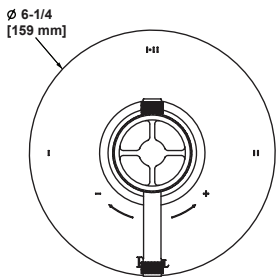

TCP51W1 Campo™ 1/2" Pressure Balance Trim

Handle	APC	PN	MB	ULB
TCP51W1IL	588	794	794	882

- Bottom outlet compatible with diverter tub spout
- 1 function
- Temp. & volume control at 5.8 GPM/22 LPM at 60 PSI
- Rough-in valve sold separately:
  - —Order R51 rough-in valve: $184
- Extension kits available, 1 1/4" EXT51KIT114 and 3/4" EXT51KIT34

TCP44W1 (No Share) Campo™ 1/2" Therm & Pressure Balance Trim With 2 Functions

Handle	APC	PN	MB	ULB
TCP44W1IL	848	1145	1145	1272

- Combines both thermostatic and pressure balance technologies
- "Set it and forget it" temperature control
- 2 dedicated functions (CEC compliant)
- Temp. & volume control with diverter at 6.3 GPM/24 LPM at 60 PSI
- Rough-in valve sold separately:
  - —Order R23 rough-in valve: $266
- Extension kits available, 1 1/4" EXT23KIT114 and 3/4" EXT23KIT34

TCP23W1 (Shared) Campo™ 1/2" Therm & Pressure Balance Trim With 3 Functions

Handle	APC	PN	MB	ULB
TCP23W1IL	848	1145	1145	1272

- Combines both thermostatic and pressure balance technologies
- "Set it and forget it" temperature control
- 2 dedicated functions and 1 shared function
- Temp. & volume control with diverter at 6.3 GPM/24 LPM at 60 PSI
- Rough-in valve sold separately:
  - —Order R23 rough-in valve: $266
- Extension kits available, 1 1/4" EXT23KIT114 and 3/4" EXT23KIT34

TCP47W1 (No Share) Campo™ 1/2" Therm & Pressure Balance Trim With 3 Functions

Handle	APC	PN	MB	ULB
TCP47W1IL	848	1145	1145	1272

- Combines both thermostatic and pressure balance technologies
- "Set it and forget it" temperature control
- 3 dedicated functions (CEC compliant)
- Temp. & volume control with diverter at 5 GPM/19 LPM at 60 PSI
- Rough-in valve sold separately:
  - —Order R45 rough-in valve: $328
- Extension kits available, 1 1/4" EXT23KIT114 and 3/4" EXT23KIT34