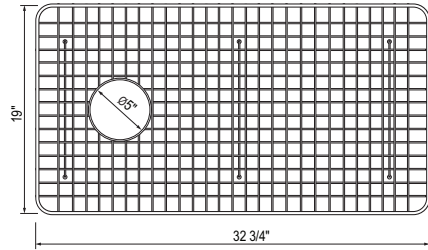

WSGAL3620 Wire Sink Grid for AL3620AF1 Kitchen Sink

WSGAL3620	WH	BS	SS
	478	478	478

- Biscuit (BS) finish coordinates with Allia Fireclay Pergame (68) sinks. Stainless Steel (SS) and White (WH) finishes also available.
- Minimizes scratches and wear on the bottom of the sink by creating a raised working surface