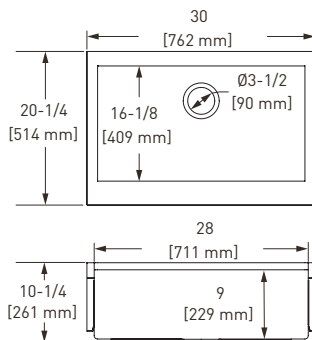

WSGRSS1318 Wire Sink Grid For RSS3118 & RSS1318 Stainless Steel Kitchen Sink

WSGRSS1318	SS	398

- Minimizes scratches and wear on the bottom of the sink by creating a raised working surface

RSS3518 Forze™ 35" Double Bowl Stainless Steel Kitchen Sink

RSS3518	SB	3568

- Undermount installation only
- Commercial grade, 16 gauge 18/10 type 304 Stainless Steel
- 39" (99.06 cm) minimum cabinet size
- Mounting brackets included
- For matching wire sink grid, order WSGRSS1718

WSGRSS1718 Wire Sink Grid For RSS1718, RSS3518 And RSS3118 Kitchen Sinks

WSGRSS1718	SS	BKS	278	417

- Minimizes scratches and wear on the bottom of the sink by creating a raised working surface

RUWAF3020WS Culinario™ 30" Stainless Steel Apron Front Chef/Workstation Sink With Accessories

RUWAF3020W _ _ B	NEW	$	1998

- Commercial grade, 16 gauge 18/10 type 304 Stainless Steel
- Included accessories are: wire sink grid, walnut cutting board, PP cutting board, drying rack and basket strainer
- 33" (83.82 cm) minimum cabinet size
- Angled sink design for optimal water drainage

RUWUM3019 Culinario™ 30" Stainless Steel Chef/Workstation Sink With Accessories

RUWUM3019WS	SB	1818

- Commercial grade, 16 gauge 18/10 type 304 Stainless Steel
- Included accessories: wire sink grid, bamboo cutting board, colander, rolling drying rack and basket strainer
- 33" (83.82 cm) minimum cabinet size
- Angled sink design for optimal water drainage
- Undermount installation only