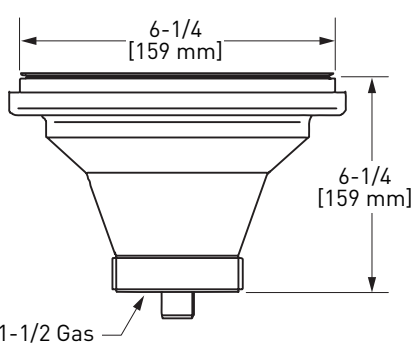

735 Basket Strainer