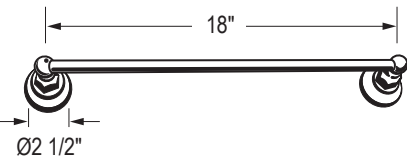

ROT1/18 18" Towel Bar

	APC	PN	STN	ULB	IB	TCB
ROT1/18	338	457	457	507	507	507

- Length can be cut down

ROT1/24 24" Towel Bar

	APC	PN	STN	ULB	IB	TCB
ROT1/24	368	497	497	552	552	552

- Length can be cut down

ROT1/30 30" Towel Bar