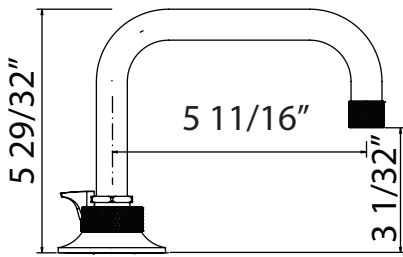

MB2009 Graceline® Widespread Lavatory Faucet With U-Spout

Handle	APC	PN	STN	MB	AG	ULB
MB2009LM -2	1098	1483	1483	1483	1647	1647

- 1.2 GPM/4.5 LPM at 60 PSI (WaterSense and CEC compliant)
- 3/8" speedway compression
- Lift rod drain assembly included with faucet