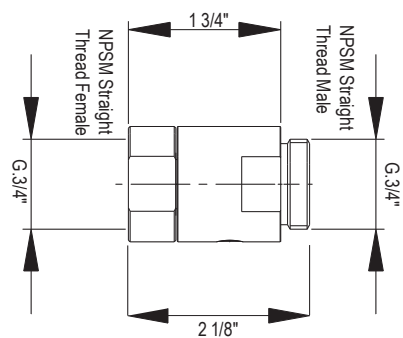

ZA1038402 Floor Pillar Unions With Shut-Off Valves

ZA1038402-	APC	STN	PN	TCB
ZA10384021-	278	—	—	—
ZA1038402A-	—	376	—	—
ZA1038402B-	—	—	376	—
ZA1038402V-	—	—	—	417

- Fits ZA386 floor pillar legs