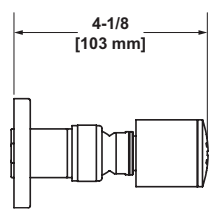

O226BS1 Single Function Body Spray

	APC	PN	STN	MB	AG	ULB
O226BS1	458	619	619	619	687	687

- 1 function
- 1.8 GPM/6.8 LPM at 45 PSI (CEC compliant)

C2503 Wall Mount Tub Spout

	APC	PN	STN	ULB	IB	TCB
C2503	254	278	330	346	346	346

- 3/4" female NPT inlet
- Metal Construction

RT8000 Wall Mount Tub Spout With Diverter

	APC	PN	STN	IB	TCB
RT8000	228	308	308	342	342

- 1/2" female I.P.S. inlet
- If using another rough valve other than the R51 a twin ell may be required by the installer
- Metal Construction

AM16W1 Amahle™ Wall Mount Tub Spout

	APC	PN	STN	MB	AG	ULB
AM16W1	468	632	632	632	702	702

- 1/2" female NPT inlet
- Metal Construction

AD16W1 Apadana™ Wall Mount Tub Spout

	APC	PN	STN	MB	AG
AD16W1	518	700	700	700	777

- 1/2" male NPT inlet
- Special fitting included
- Metal Construction