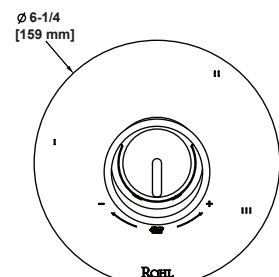

TEC51W1 Eclissi™ 1/2" Pressure Balance Trim

Handle	APC	STN	MB	PCB	PCG	PCN
TEC51W1IW	588	794	794	588	588	588

Handle	MBC	MBN	SNB	SNC	SNG	MBG
TEC51W1IW	794	794	794	794	794	794

- Bottom outlet compatible with diverter tub spout
- 1 function
- Temp. & volume control at 5.8 GPM/22 LPM at 60 PSI
- Rough-in valve sold separately:
  - —Order R51 rough-in valve: $184
- Extension kits available, 1 1/4" EXT51KIT114 and 3/4" EXT51KIT34

TEC44W1 (No Share) Eclissi™ 1/2" Therm & Pressure Balance Trim With 2 Functions

Handle	APC	STN	MB	PCB	PCG	PCN
TEC44W1IW	848	1145	1145	848	848	848

Handle	MBC	MBN	SNB	SNC	SNG	MBG
TEC44W1IW	1145	1145	1145	1145	1145	1145

- Combines both thermostatic and pressure balance technologies
- "Set it and forget it" temperature control
- 2 dedicated functions (CEC compliant)
- Temp. & volume control with diverter at 6.3 GPM/24 LPM at 60 PSI
- Rough-in valve sold separately:
  - —Order R23 rough-in valve: $266
- Extension kits available, 1 1/4" EXT23KIT114 and 3/4" EXT23KIT34

TEC23W1 (Shared) Eclissi™ 1/2" Therm & Pressure Balance Trim With 3 Functions

Handle	APC	STN	MB	PCB	PCG	PCN
TEC23W1IW	848	1145	1145	848	848	848

Handle	MBC	MBN	SNB	SNC	SNG	MBG
TEC23W1IW	1145	1145	1145	1145	1145	1145

- "Set it and forget it" temperature control
- 2 dedicated functions and 1 shared function
- Temp. & volume control with diverter at 6.3 GPM/24 LPM at 60 PSI
- Rough-in valve sold separately:
  - —Order R23 rough-in valve: $266
- Extension kits available, 1 1/4" EXT23KIT114 and 3/4" EXT23KIT34

TEC47W1 (No Share) Eclissi™ 1/2" Therm & Pressure Balance Trim With 3 Functions

Handle	APC	STN	MB	PCB	PCG	PCN
TEC47W1IW	848	1145	1145	848	848	848

Handle	MBC	MBN	SNB	SNC	SNG	MBG
TEC47W1IW	1145	1145	1145	1145	1145	1145