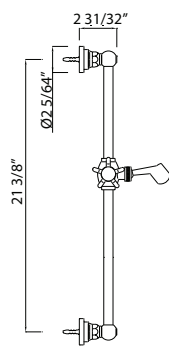

16295 59" Metal Shower Hose

	APC	PN	STN	MB	ULB	IB	TCB
16295	158	214	214	214	237	237	237

- For use with handshower (sold separately)

16295/79 79" Metal Shower Hose

	APC	PN	STN	ULB	IB	TCB
16295/79	198	268	268	297	297	297

- For use with handshower (sold separately)

A8073 21" Slide Bar

Handle	APC	PN	STN	ULB	TCB
A8073XM	928	1253	1253	1392	1392

- Length can be cut down
- Ø 45/64" (17.8mm) slide bar
- Complements San Giovanni™ collection and other transitional designs

1200 22" Slide Bar

	APC	PN	STN	IB	TCB
1200	648	875	875	972	972

- Length can be cut down
- Porcelain cap on handle
- Ø 3/4" (19mm) slide bar

1201 22" Slide Bar

	APC	PN	STN	ULB	IB	TCB
1201	648	875	875	972	972	972

- Length can be cut down
- Metal cap on handle
- Ø 3/4" (19mm) slide bar