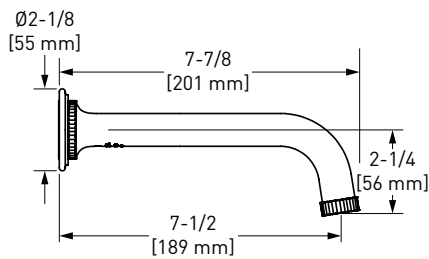

AD16W1 Apadana™ Wall Mount Tub Spout

NEW

	APC	PN	STN	MB	AG
AD16W1	518	700	700	700	777

- Available Summer 2026
- 1/2" male NPT inlet
- Special fitting included
- Metal Construction