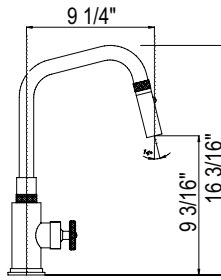

CP56D1 Campo™ Pull-Down Kitchen Faucet

	APC	PN	MB	MBO	ULB	IB
CP56D1IW	1398	1888	1888	1888	2097	2097

- Water activates by pushing handle inwards toward spout
- Dual-spray functionality with stream and spray settings
- 1.8 GPM/6.8 LPM at 60 PSI (CEC compliant)
- 1/2" male NPT inlet
- Requires 2 1/2" (6.35 cm) clearance from backsplash to center of faucet hole

A3431 Campo™ Pull-Down Kitchen Faucet