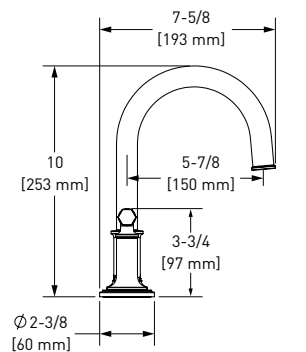

A2328 San Giovanni™ Widespread Lavatory Faucet With C-Spout

Handle	APC	PN	STN	ULB	TCB
A2328LM -2	1048	1415	1415	1572	1572
A2328XM -2	1148	1550	1550	1722	1722

- 1.2 GPM/4.5 LPM at 60 PSI (WaterSense and CEC compliant)
- 1/2" male NPT inlet
- Lift rod drain assembly included with faucet

SG08D3 San Giovanni™ Widespread Lavatory Faucet With C-Spout

	APC	PN	STN	AG	ULB
SG08D3LM	1048	1415	1415	1572	1572
SG08D3XM	1158	1564	1564	1737	1737

- 1.2 GPM/4.5 LPM at 60 PSI (WaterSense and CEC compliant)
- 3/8" speedway compression
- Push drain included with faucet

SG09UD3 San Giovanni™ Widespread Lavatory Faucet With U-Spout

	APC	PN	STN	AG	ULB
SG09UD3LM	1048	1415	1415	1572	1572
SG09UD3XM	1158	1564	1564	1737	1737

- 1.2 GPM/4.5 LPM at 60 PSI (WaterSense and CEC compliant)
- 3/8" speedway compression
- Push drain included with faucet

A2307 San Giovanni™ Wall Mount Lavatory Faucet Trim

Handle	APC	PN	STN	ULB	TCB
A2307LM TO-2	878	1186	1186	1317	1317
A2307XM TO-2	998	1348	1348	1497	1497

- 51/64" (2.02 cm) extension piece is C5590, must order two pieces: $95
- 1.2 GPM/4.5 LPM at 60 PSI (WaterSense and CEC compliant)
- Plumber to provide 1/2" male nipple T-fitting for spout installation
- Rough-in valve sold separately. Select one:
  - Order A5039L wall rough-in valves (set of 2) for lever handles: $223
  - Order A5039X wall rough-in valves (set of 2) for cross handles: $223
- Drain sold separately, see Lavatory Drain tab for pricing.

SEE LAVATORY DRAINS TAB FOR PRICING

5445

5447

6442

7444

8446

CC2310FWO

O127DOF