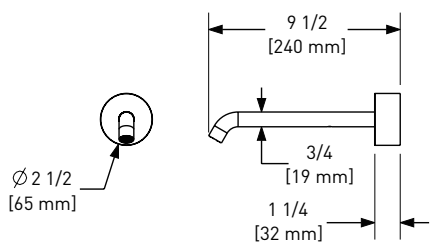

AM16W1 Amahle™ Wall Mount Tub Spout

	APC	PN	STN	MB	AG	ULB
AM16W1	468	632	632	632	702	702

- 1/2" female NPT inlet
- Metal Construction