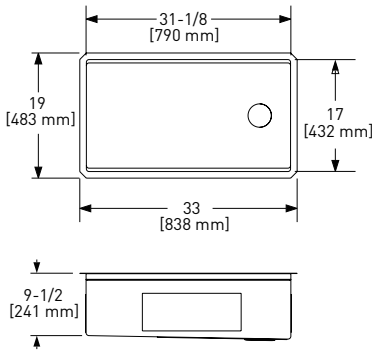

RUWAF3320WS Culinario™ 33" Stainless Steel Apron Front Chef/Workstation Sink With Accessories

NEW

RUWAF3320W __ B $ 2298

- Commercial grade, 16 gauge 18/10 type 304 Stainless Steel
- Included accessories are: wire sink grid, walnut cutting board, PP cutting board, drying rack and basket strainer
- 36" (91.44 cm) minimum cabinet size
- Angled sink design for optimal water drainage

RUWUM3319 Culinario™ 33" Stainless Steel Chef/Workstation Sink With Accessories

SB

RUWUM3319WS __ SB 2118

- Commercial grade, 16 gauge 18/10 type 304 Stainless Steel
- Included accessories: wire sink grid, bamboo cutting board, colander, rolling drying rack and basket strainer
- 36" (91.44 cm) minimum cabinet size
- Angled sink design for optimal water drainage
- Undermount installation only

RUWUM3619WS Culinario™ 36" Stainless Steel Chef/Workstation Sink With Accessories

SB

RUWUM3619WS __ SB 2418

- Commercial grade, 16 gauge 18/10 type 304 Stainless Steel
- Included accessories are: wire sink grid, walnut cutting board, PP cutting board, drying rack and basket strainer
- 39" (99.06 cm) minimum cabinet size
- Angled sink design for optimal water drainage
- Undermount installation only

RUWUM4019WS Culinario™ 40" Stainless Steel Chef/Workstation Sink With Accessories

SB

RUWUM4019WS __ SB 2718

- Commercial grade, 16 gauge 18/10 type 304 Stainless Steel
- Included accessories are: wire sink grid, walnut cutting board, PP cutting board, drying rack and basket strainer
- 42" (106.68 cm) minimum cabinet size
- Angled sink design for optimal water drainage
- Undermount installation only

RUWUM5019WS Culinario™ 50" Stainless Steel Chef/Workstation Sink With Accessories

NEW

RUWUM5019W __ B $ 3398