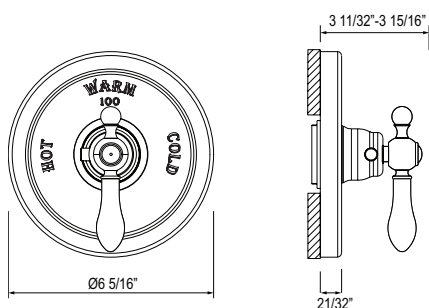

AC720 Arcana™ 3/4" Thermostatic Trim Without Volume Control

Handle	APC	PN	STN	IB	TCB
AC720LM-_/TO	628	848	848	942	942
AC720OP-_/TO	628	848	848	942	942
AC720X-_/TO	628	848	848	912	942