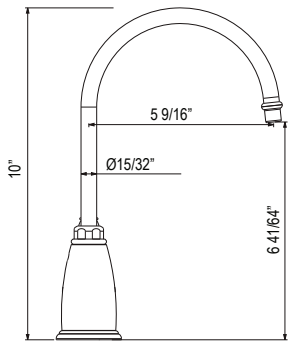

GKIT1655 Acqui® Hot Water Dispenser, Tank And Filter Kit

Handle	APC	PN	STN	MB	ULB	IB	TCB
GKIT1655LM _ -2	2092	2291	2291	2291	2376	2376	2376

- 0.5 GPM/1.9 LPM at 45 PSI (CEC compliant)
- 3/8" speedway compression
- For replacement filter cartridge, order U.PRF1: $168
- Includes the Perrin & Rowe® U.1998 high performance hot water tank and U.1106 filter system

G1655 Acqui® Hot Water Dispenser

Handle	APC	PN	STN	MB	ULB	IB	TCB
G1655LM _ -2	568	767	767	767	852	852	852

- 1.2 GPM/4.5 LPM at 45 PSI (CEC compliant)
- 3/8" speedway compression
- Only compatible with the Perrin & Rowe U.1998 high performance hot water tank and U.1106 filter system
- Does not work with ISE tank systems

GKIT1445 Acqui® Hot Water Dispenser, Tank And Filter Kit

Handle	APC	PN	STN	ULB	IB	TCB
GKIT1445LM _ -2	2152	2372	2372	2466	2466	2466

- 0.5 GPM/1.9 LPM at 45 PSI (CEC compliant)
- 3/8" speedway compression
- For replacement filter cartridge, order U.PRF1: $168
- Includes the Perrin & Rowe® U.1998 high performance hot water tank and U.1106 filter system

G1445 Acqui® Hot Water Dispenser

Handle	APC	PN	STN	ULB	IB	TCB
G1445LM _ -2	628	848	848	942	942	942

- 1.2 GPM/4.5 LPM at 45 PSI (CEC compliant)
- 3/8" speedway compression
- Only compatible with the Perrin & Rowe U.1998 high performance hot water tank and U.1106 filter system
- Does not work with ISE tank systems