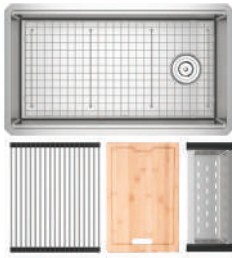

RUWUM3319 Culinario™ 33" Stainless Steel Chef/Workstation Sink With Accessories

SB

RUWUM3319WS __ SB 2118

- Commercial grade, 16 gauge 18/10 type 304 Stainless Steel
- Included accessories: wire sink grid, bamboo cutting board, colander, rolling drying rack and basket strainer
- 36" (91.44 cm) minimum cabinet size
- Angled sink design for optimal water drainage
- Undermount installation only