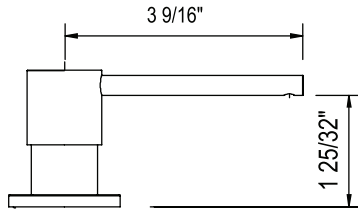

ULB

IB

TCB

AP80SD Soap Dispenser

NEW

	APC	PN	STN	MB	AG	VG	ULB
AP80SD	468	632	632	632	702	702	702
AP80SD							702

- Brass construction
- 12 fluid ounce bottle capacity
- Top fill

O180SD Soap Dispenser