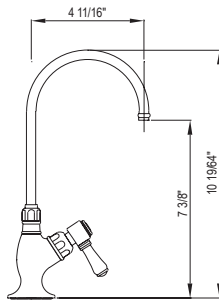

Handle	APC	PN	STN	ULB	IB	TCB
AKIT1635LM_-2	1287	1486	1486	1571	1571	1571

- Top of the line 0.2-micron ceramic filter and active carbon material
- Yields reduced PFA's, lead, heavy metals, bacteria, foul taste and odor
- 0.5 GPM/1.9 LPM at 60 PSI (CEC compliant)
- 1/4" compression
- Includes HRK-2000 filtration system

AKIT1435 Acqui® Filter Kitchen Faucet Kit