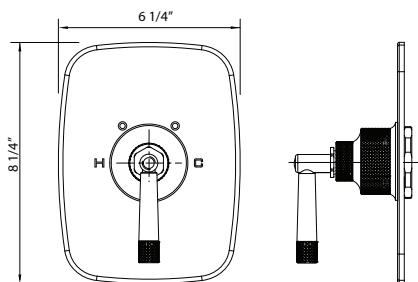

MB2040N Graceline® 3/4" Thermostatic Trim Without Volume Control