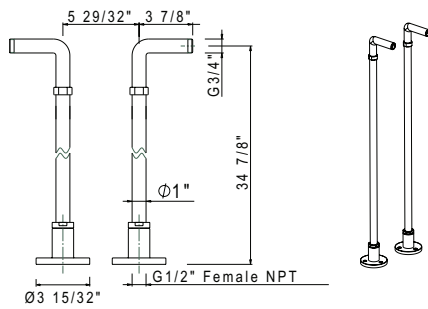

ZA386 Floor Pillar Unions

	APC	PN	STN	IB	TCB
ZA386-	1528	2063	2063	2292	2292

- Cannot be cut down
- 1/2" female NPT inlet
- Extra horizontal reach union adaptors available, order C5574EXT
- Optional support bracket or stanchion not included with floor legs, order separately as ZZ940830 with finish