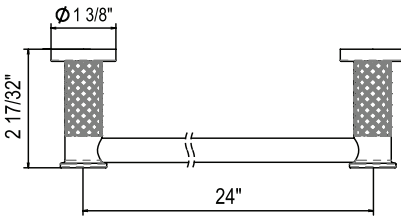

TE25WTB24 Tenerife™ 24" Towel Bar

	APC	PN	STN	MB	AG
TE25WTB24	518	700	700	700	777

- Length cannot be cut down