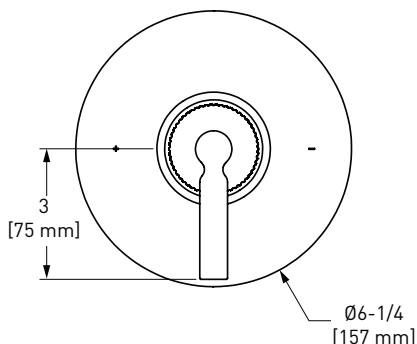

TAD51W1 Apadana™ 1/2" Pressure Balance Trim

NEW

	APC	PN	STN	MB	AG
TAD51W1LM	568	767	767	767	852

- Available Summer 2026
- Bottom outlet compatible with diverter tub spout
- 1 function
- Temp. & volume control at 5.8 GPM/22 LPM at 60 PSI
- Rough-in valve sold separately:
  - —Order R51 rough-in valve: $184
- Extension kits available, 1 1/4" EXT51KIT114 and 3/4" EXT51KIT34