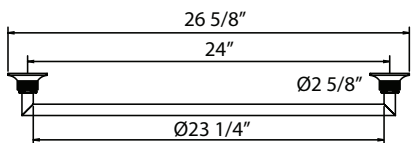

MBG1/18 Graceline® 18" Towel Bar

	APC	PN	STN	MB	AG	ULB
MBG1/18	668	902	902	902	1002	1002

- Length cannot be cut down