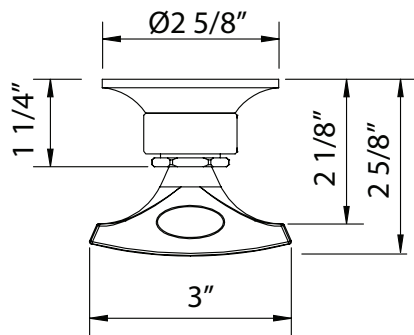

MBG7 Graceline® Robe Hook

	APC	PN	STN	MB	AG	ULB
MBG7	518	700	700	700	777	777

- Holds one robe or towel close to your shower or bathing space