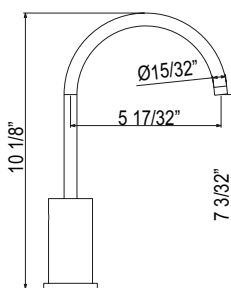

MB70D1 Graceline® Filter Kitchen Faucet

	APC	PN	STN	MB	AG	VG
MB70D1LM	568	767	767	767	852	852

- May be used with HRK-2000 inline filter system
- Not suitable for reverse osmosis systems or instant hot systems
- 0.5 GPM/1.9 LPM at 60 PSI (CEC compliant)
- 1/4" compression

TN731 Transitional Reverse Osmosis Beverage Faucet

	C	SS	PN	STN	BK	AG
TN731	578	781	781	781	781	867

- 1.5 GPM/5.69 LPM at 60 PSI (CEC compliant)
- 3/8" speedway inlet connection
- Can be paired with 3/8" connection reverse osmosis filtration systems

GKIT7545 Lux™ Hot Water Dispenser, Tank And Filter Kit

Handle	APC	PN	STN	MB	AG	VG	ULB	IB	TCB
GKIT7545LM	-2	2042	2224	2224	2301	2301	2301	2301	2301

- 0.5 GPM/1.9 LPM at 45 PSI (CEC compliant)
- 3/8" speedway compression
- For replacement filter cartridge, order U.PRF1: $168
- Includes the Perrin & Rowe® U.1998 high performance hot water tank and U.1106 filter system

G7545 Lux™ Hot Water Dispenser

Handle	APC	PN	STN	MB	AG	VG	ULB	IB	TCB
G7545LM	-2	518	700	700	700	777	777	777	777

- 1.2 GPM/4.5 LPM at 45 PSI (CEC compliant)
- 3/8" speedway compression
- Only compatible with the Perrin & Rowe U.1998 high performance hot water tank and U.1106 filter system
- Does not work with ISE tank systems