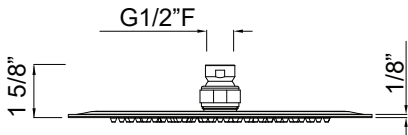

APC	PN	STN	MB
SLM02	798	1078	1078	1078

- 1 function
- 1.8 GPM/6.8 LPM at 80 PSI (WaterSense and CEC compliant)
- Optional false ceiling installation kit available, order KIT00006NPT: $244
- Metal Construction