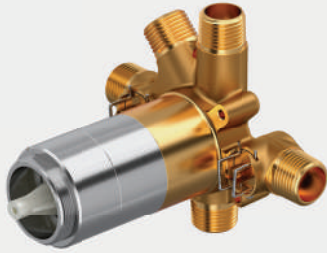

3-WAY — TYPE T/P

(THERMOSTATIC/PRESSURE BALANCE)
COAXIAL PATENTED VALVE

R45

- 6.3 GPM
- Rough only
- ½" inlet male NPT or sweat
- Three ½" outlets male NPT or sweat
- Service valves
- Test cap
- TXX45XX or TXX47XX trim required

R45-SPEX

- 6.3 GPM
- Rough only
- ½" inlet PEX
- Three ½" outlets PEX
- Service valves
- Test cap
- TXX45XX or TXX47XX trim required

R45-EX

- 6.3 GPM
- Rough only
- ½" inlet EXPANSION PEX
- Three ½" outlets EXPANSION PEX
- Service valves
- Test cap
- TXX45XX or TXX47XX trim required