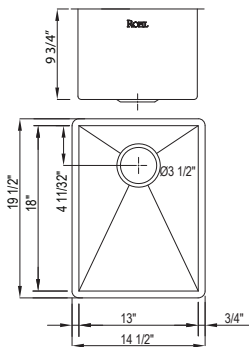

RSS1318 Forze™ 13" Single Bowl Stainless Steel Kitchen Or Bar/Food Prep Sink

RSS1318	SB	1818

- Undermount installation only
- Commercial grade, 16 gauge 18/10 type 304 Stainless Steel
- 18" (45.72 cm) minimum cabinet size
- Mounting brackets included
- For matching wire sink grid, order WSGRSS1318

WSGRSS1318 Wire Sink Grid For RSS3118 & RSS1318 Stainless Steel Kitchen Sink