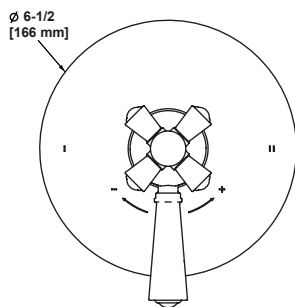

TTN51W1 1/2" Pressure Balance Trim

Handle	APC	PN	STN	MB	AG	ULB	IB	TCB
TTN51W1LM	648	875	875	848	942	972	972	972

- Bottom outlet compatible with diverter tub spout
- 1 function
- Temp. & volume control at 5.8 GPM/22 LPM at 60 PSI
- Rough-in valve sold separately:
  —Order R51 rough-in valve: $184
- Extension kits available, 1 1/4" EXT51KIT114 and 3/4" EXT51KIT34

TTN44W1 (No Share) 1/2" Therm & Pressure Balance Trim With 2 Functions

Handle	APC	PN	STN	MB	AG	ULB	IB	TCB
TTN44W1LM	898	1213	1213	1172	1302	1347	1347	1347

- Combines both thermostatic and pressure balance technologies
- "Set it and forget it" temperature control
- 2 dedicated functions (CEC compliant)
- Temp. & volume control with diverter at 6.3 GPM/24 LPM at 60 PSI
- Rough-in valve sold separately:
  —Order R23 rough-in valve: $266
- Extension kits available, 1 1/4" EXT23KIT114 and 3/4" EXT23KIT34

TTN23W1 (Shared) 1/2" Therm & Pressure Balance Trim With 3 Functions

Handle	APC	PN	STN	MB	AG	ULB	IB	TCB
TTN23W1LM	898	1213	1213	1172	1302	1347	1347	1347

- Combines both thermostatic and pressure balance technologies
- "Set it and forget it" temperature control
- 2 dedicated functions and 1 shared function
- Temp. & volume control with diverter at 6.3 GPM/24 LPM at 60 PSI
- Rough-in valve sold separately:
  —Order R23 rough-in valve: $266
- Extension kits available, 1 1/4" EXT23KIT114 and 3/4" EXT23KIT34

TTN47W1 (No Share) 1/2" Therm & Pressure Balance Trim With 3 Functions

Handle	APC	PN	STN	MB	AG	ULB	IB	TCB
TTN47W1LM	898	1213	1213	1172	1302	1347	1347	1347