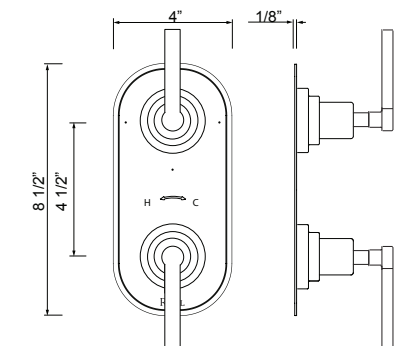

TAD44W1 Apadana™ 1/2" Therm & Pressure Balance Trim With 2 Functions

NEW

	APC	PN	STN	MB	AG
TAD44W1LM	828	1118	1118	1118	1242

- Available Summer 2026
- Combines both thermostatic and pressure balance technologies
- "Set it and forget it" temperature control
- 2 dedicated functions (CEC compliant)
- Temp. & volume control with diverter at 6.3 GPM/24 LPM at 60 PSI
- Rough-in valve sold separately:
  - Order R23 rough-in valve: $266
- Extension kits available, 1 1/4" EXT23KIT114 and 3/4" EXT23KIT34

TAD23W1 Apadana™ 1/2" Therm & Pressure Balance Trim With 3 Functions

NEW

	APC	PN	STN	MB	AG
TAD23W1LM	828	1118	1118	1118	1242

- Available Summer 2026
- Combines both thermostatic and pressure balance technologies
- "Set it and forget it" temperature control
- 2 dedicated functions and 1 shared function
- Temp. & volume control with diverter at 6.3 GPM/24 LPM at 60 PSI
- Rough-in valve sold separately:
  - Order R23 rough-in valve: $266
- Extension kits available, 1 1/4" EXT23KIT114 and 3/4" EXT23KIT34

TAD47W1 Apadana™ 1/2" Therm & Pressure Balance Trim With 3 Functions

NEW

	APC	PN	STN	MB	AG
TAD47W1LM	828	1118	1118	1118	1242

- Available Summer 2026
- Combines both thermostatic and pressure balance technologies
- "Set it and forget it" temperature control
- 3 dedicated functions (CEC compliant)
- Temp. & volume control with diverter at 5 GPM/19 LPM at 60 PSI
- Rough-in valve sold separately:
  - Order R45 rough-in valve: $328
- Extension kits available, 1 1/4" EXT23KIT114 and 3/4" EXT23KIT34

TAD45W1 Apadana™ 1/2" Therm & Pressure Balance Trim With 5 Functions

NEW

	APC	PN	STN	MB	AG
TAD45W1LM	828	1118	1118	1118	1242