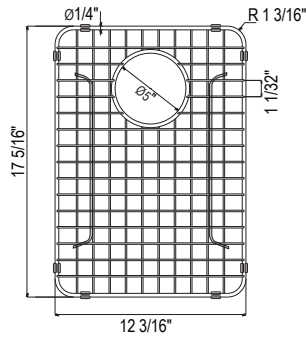

WSGRSS1318 Wire Sink Grid For RSS3118 & RSS1318 Stainless Steel Kitchen Sink

WSGRSS1318	SS	398

- Minimizes scratches and wear on the bottom of the sink by creating a raised working surface

RSS3518 Forze™ 35" Double Bowl Stainless Steel Kitchen Sink

RSS3518	SB	3568

- Undermount installation only
- Commercial grade, 16 gauge 18/10 type 304 Stainless Steel
- 39" (99.06 cm) minimum cabinet size
- Mounting brackets included
- For matching wire sink grid, order WSGRSS1718

WSGRSS1718 Wire Sink Grid For RSS1718, RSS3518 And RSS3118 Kitchen Sinks

WSGRSS1718	SS	BKS	278	417

- Minimizes scratches and wear on the bottom of the sink by creating a raised working surface

RUWAF3020WS Culinario™ 30" Stainless Steel Apron Front Chef/Workstation Sink With Accessories

RUWAF3020W _ _ B	NEW	$	1998

- Commercial grade, 16 gauge 18/10 type 304 Stainless Steel
- Included accessories are: wire sink grid, walnut cutting board, PP cutting board, drying rack and basket strainer
- 33" (83.82 cm) minimum cabinet size
- Angled sink design for optimal water drainage

RUWUM3019 Culinario™ 30" Stainless Steel Chef/Workstation Sink With Accessories

RUWUM3019WS	SB	1818

- Commercial grade, 16 gauge 18/10 type 304 Stainless Steel
- Included accessories: wire sink grid, bamboo cutting board, colander, rolling drying rack and basket strainer
- 33" (83.82 cm) minimum cabinet size
- Angled sink design for optimal water drainage
- Undermount installation only