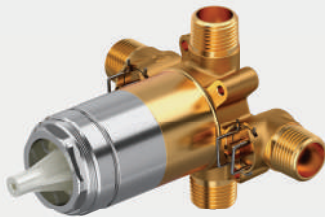

ROUGH-IN VALVE COMPARISON

VALVE — TYPE P (PRESSURE BALANCE)