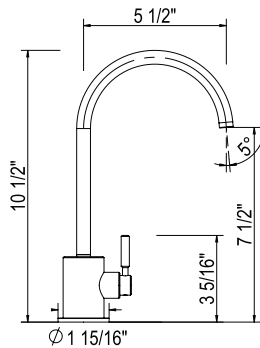

APC	PN	STN	MB	AG	VG	ULB	IB	SB
RKIT7517	1237	1419	1419	1419	1496	1496	1496	1496	1496

- Top of the line 0.2-micron ceramic filter and active carbon material
- Yields reduced PFA's, lead, heavy metals, bacteria, foul taste and odor
- 0.5 GPM/1.9 LPM at 60 PSI (CEC compliant)
- 1/4" compression
- Stainless Steel material used for SB finish. Brass used for all other finishes
- Includes HRK-2000 filtration system

R7517 Lux™ Filter Kitchen Faucet