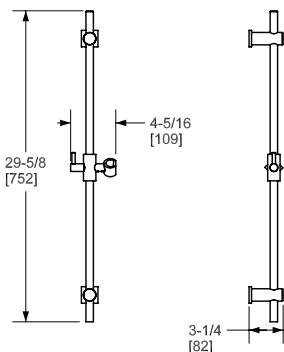

300127SB 30" Slide Bar

	APC	PN	STN	MB	AG	ULB
300127SB	538	727	727	727	807	807

- Length cannot be cut down
- Ø 23/32" (18mm) slide bar