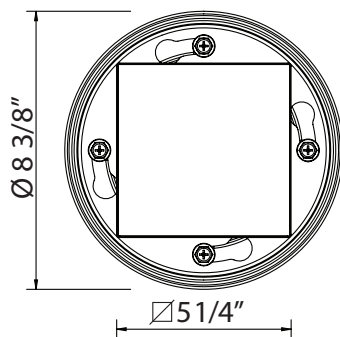

SDCI2 Cast Iron 2" No Hub Drain Body Kit

		$
SDCI2		340

- Accommodates 41 GPM flow rate
- ROHL Decorative Drain Cover required to complete set: DC3142, DC3143, DC3144, DC3146