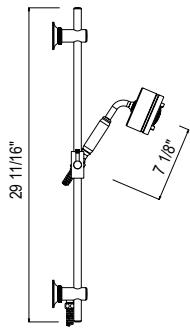

MB2046 Graceline® Handshower Set With 24" Slide Bar and 5-Function Handshower

	APC	PN	STN	MB	AG	ULB
MB2046	1328	1793	1793	1793	1992	1992

- 402HS5 5-function handshower
- 59" (150 cm) shower hose
- 1.8 GPM/6.8 LPM at 80 PSI (WaterSense and CEC compliant)
- Ø 3/4" (19mm) slide bar
- Complements Graceline® collection and other transitional designs