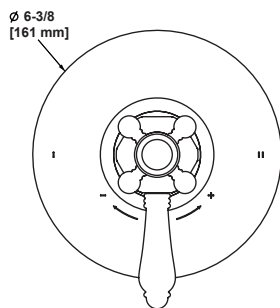

ZZ9314302/2 Wall Unions

	APC	STN	PN	TCB	IB
ZZ93143021/2-	254	—	—	—	—
ZZ9314302A/2-	—	440	—	—	—
ZZ9314302B/2-	—	—	362	—	—
ZZ9314302V/2-	—	—	—	440	—
ZZ9314302Z/2-	—	—	—	—	440

- 1/2" NPSM X 3/4" NPSM
- Order C5574EXT for use with A1401, A1901, A2701

C2503 Wall Mount Tub Spout

	APC	PN	STN	ULB	IB	TCB
C2503	254	278	330	346	346	346

- 3/4" female NPT inlet
- Metal Construction

RT8000 Wall Mount Tub Spout With Diverter

	APC	PN	STN	IB	TCB
RT8000	228	308	308	342	342

- 1/2" female I.P.S. inlet
- If using another rough valve other than the R51 a twin ell may be required by the installer
- Metal Construction

TTD51W1 1/2" Pressure Balance Trim

Handle	APC	PN	STN	ULB	IB	TCB
TTD51W1LM	568	767	767	852	852	852

- Bottom outlet compatible with diverter tub spout
- 1 function
- Temp. & volume control at 5.8 GPM/22 LPM at 60 PSI
- Rough-in valve sold separately:
  - Order R51 rough-in valve: $184
- Extension kits available, 1 1/4" EXT51KIT114 and 3/4" EXT51KIT34

TTD44W1 (No Share) 1/2" Therm & Pressure Balance Trim With 2 Functions

Handle	APC	PN	STN	ULB	IB	TCB
TTD44W1LM	828	1118	1118	1242	1242	1242
TTD44W1LP	828	1118	1118	1242	1242	1242

- Combines both thermostatic and pressure balance technologies
- "Set it and forget it" temperature control
- LP handle code is the porcelain lever option
- 2 dedicated functions (CEC compliant)
- Temp. & volume control with diverter at 6.3 GPM/24 LPM at 60 PSI
- Rough-in valve sold separately:
  - Order R23 rough-in valve: $266
- Extension kits available, 1 1/4" EXT23KIT114 and 3/4" EXT23KIT34