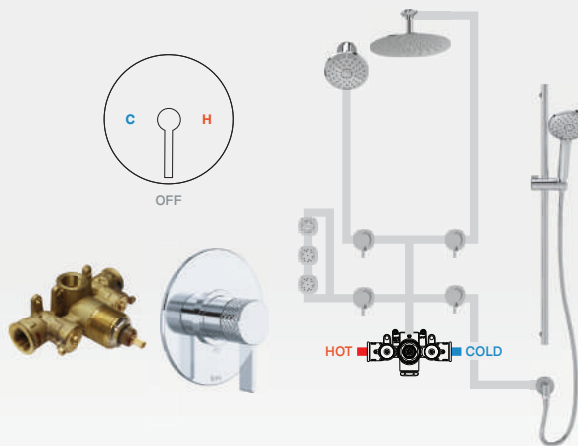

SHOWER CONFIGURATION GUIDE

3/4" THERMOSTATIC ROUGH VALVE

1005N | Dream Spa — Multi-Function

- 12.0 GPM
- "Set it and forget it" temperature control only
- Extension kit included with valve
- Must add R1040R volume controls, sold separately
- As configured in diagram, every component may be utilized separately
- For increased functionality, add additional volume controls
- Available inlet connection: 3/4" NPT
- Must purchase trim separately