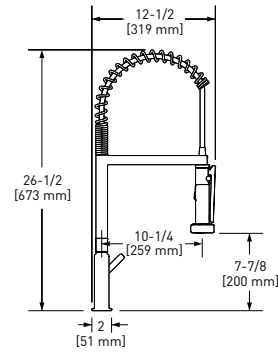

AP59D1 Apothecary™ Pre-Rinse Infinite Control Pull-Down Faucet

	APC	PN	STN	MB
AP59D1LM	1628	2198	2198	2198

- 3/8" speedway compression
- Infinite Control Technology offers a range of spray intensities, spanning from a delicate rinse for produce to a forceful cleanse for dirty dishes, and everything in between
- Locking mechanism allows you to set your preferred spray intensity for as long as you need it
- Magnetic functionality allows for the easy detachment and reattachment of pull-down spray
- Dual-spray functionality with stream and spray settings
- 1.5 GPM/5.69 LPM at 60 PSI (CEC compliant)
- Requires 2 1/2" (6.35 cm) clearance from backsplash to center of faucet hole