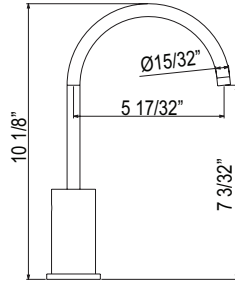

GKIT7545 Lux™ Hot Water Dispenser, Tank And Filter Kit

Handle	APC	PN	STN	MB	AG	VG	ULB	IB	TCB
GKIT7545LM	-2	2042	2224	2224	2224	2301	2301	2301	2301

- 0.5 GPM/1.9 LPM at 45 PSI (CEC compliant)
- 3/8" speedway compression
- For replacement filter cartridge, order U.PRF1: $168
- Includes the Perrin & Rowe® U.1998 high performance hot water tank and U.1106 filter system

G7545 Lux™ Hot Water Dispenser

Handle	APC	PN	STN	MB	AG	VG	ULB	IB	TCB
G7545LM	-2	518	700	700	700	777	777	777	777

- 1.2 GPM/4.5 LPM at 45 PSI (CEC compliant)
- 3/8" speedway compression
- Only compatible with the Perrin & Rowe U.1998 high performance hot water tank and U.1106 filter system
- Does not work with ISE tank systems