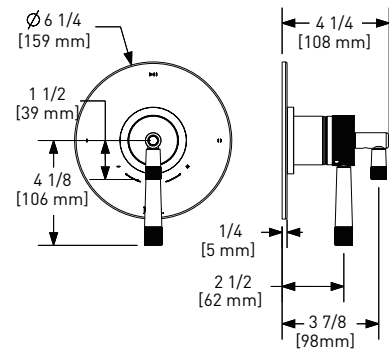

TAM44W1 (No Share) Amahle™ 1/2" Therm & Pressure Balance Trim With 2 Functions

	APC	PN	STN	MB	MBA	AG	ULB
TAM44W1LM	898	1213	1213	1213	1213	1347	1347

- Combines both thermostatic and pressure balance technologies
- "Set it and forget it" temperature control
- 2 dedicated functions (CEC compliant)
- Temp. & volume control with diverter at 6.3 GPM/24 LPM at 60 PSI
- Rough-in valve sold separately:
  - —Order R23 rough-in valve: $266
- Extension kits available, 1 1/4" EXT23KIT114 and 3/4" EXT23KIT34

TAM23W1 (Shared) Amahle™ 1/2" Therm & Pressure Balance Trim With 3 Functions

	APC	PN	STN	MB	MBA	AG	ULB
TAM23W1LM	898	1213	1213	1213	1213	1347	1347

- Combines both thermostatic and pressure balance technologies
- "Set it and forget it" temperature control
- 2 dedicated functions and 1 shared function
- Temp. & volume control with diverter at 6.3 GPM/24 LPM at 60 PSI
- Rough-in valve sold separately:
  - —Order R23 rough-in valve: $266
- Extension kits available, 1 1/4" EXT23KIT114 and 3/4" EXT23KIT34

TAM47W1 (No Share) Amahle™ 1/2" Therm & Pressure Balance Trim With 3 Functions

	APC	PN	STN	MB	MBA	AG	ULB
TAM47W1LM	898	1213	1213	1213	1213	1347	1347

- Combines both thermostatic and pressure balance technologies
- "Set it and forget it" temperature control
- 3 dedicated functions (CEC compliant)
- Temp. & volume control with diverter at 5 GPM/19 LPM at 60 PSI
- Rough-in valve sold separately:
  - —Order R45 rough-in valve: $328
- Extension kits available, 1 1/4" EXT23KIT114 and 3/4" EXT23KIT34

TAM45W1 (Shared) Amahle™ 1/2" Therm & Pressure Balance Trim With 5 Functions

	APC	PN	STN	MB	MBA	AG	ULB
TAM45W1LM	898	1213	1213	1213	1213	1347	1347