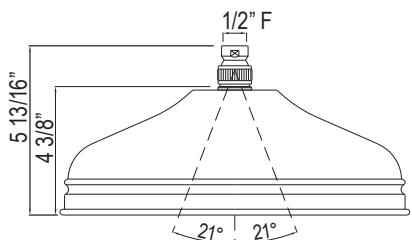

I047/8 12" Rain Showerhead

	APC	PN	STN	ULB	IB	TCB
I047/8	1478	1996	1996	2217	2217	2217

- 1 function
- 1.8 GPM/6.8 LPM at 60 PSI (CEC compliant)
- Metal Construction