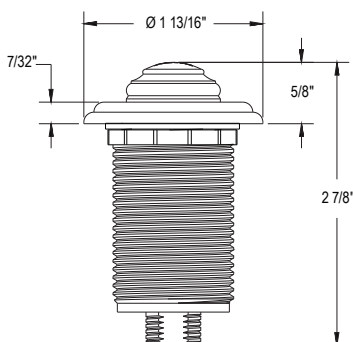

AS525 Waste Disposal Air Switch Button

	APC	PN	STN	MB	ULB	IB	TCB
AS525	218	295	295	295	327	327	327

- Includes ROHL branding on top of button
- Remote on/off air switch button for activating garbage disposals
- Solution for island countertops or where an electrical switch is not available