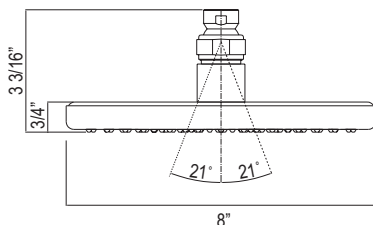

1075/8 8" Rain Showerhead

	APC	PN	STN	MB	ULB	IB	TCB
1075/8	738	997	997	997	1107	1107	1107

- 1 function
- 1.8 GPM/6.8 LPM at 80 PSI (WaterSense and CEC compliant)
- Metal Construction