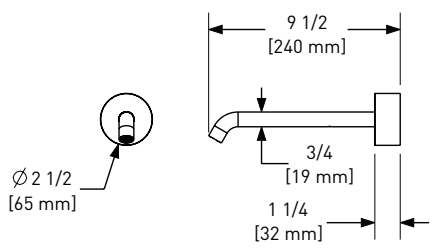

AM16W1 Amahle™ Wall Mount Tub Spout

	APC	PN	STN	MB	AG	ULB
AM16W1	468	632	632	632	702	702

- 1/2" female NPT inlet
- Metal Construction

AD16W1 Apadana™ Wall Mount Tub Spout

	APC	PN	STN	MB	AG
AD16W1	518	700	700	700	777

- 1/2" male NPT inlet
- Special fitting included
- Metal Construction