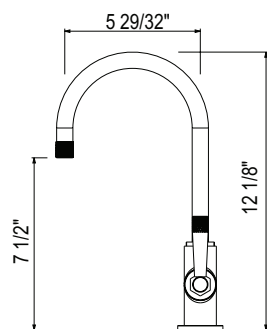

MB7930S Graceline® Pull-Down Bar/Food Prep Kitchen Faucet With C-Spout

Handle	APC	PN	STN	MB	MBA	AG	VG	ULB
MB7930SLM	-2	1098	1483	1483	1483	1647	1647	1647

- Dual-spray functionality with stream and spray settings
- 1.8 GPM/6.8 LPM at 60 PSI (CEC compliant)
- 9/16" speedway compression
- Requires 2 1/2" (6.35 cm) clearance from backsplash