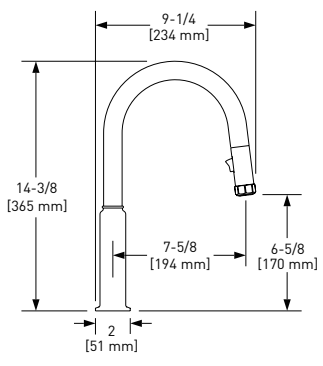

AP65D1 Apothecary™ Pull-Down Bar/Food Prep Kitchen Faucet

	APC	PN	STN	MB	AG	VG	ULB
AP65D1LM	1158	1564	1564	1564	1737	1737	1737

- Dual-spray functionality with stream and spray settings
- 1.8 GPM/6.8 LPM at 60 PSI (CEC compliant)
- 3/8" speedway compression
- Requires 2 1/2" (6.35 cm) clearance from backsplash

AP60D1 Apothecary™ Bar/Food Prep Kitchen Faucet

	APC	PN	STN	MB	AG	VG	ULB
AP60D1LM	938	1267	1267	1267	1407	1407	1407

- Single-spray functionality
- 1.8 GPM/6.8 LPM at 60 PSI (CEC compliant)
- 3/8" speedway compression
- Requires 2 1/2" (6.35 cm) clearance from backsplash

AP62W1 Apothecary™ Pot Filler

	APC	PN	STN	MB	AG	VG	ULB
AP62W1LM	2038	2752	2752	2752	3057	3057	3057

- Dual handle shut-offs, one at the wall and one at the outlet
- Folds away when not in use
- 5.5 GPM/20.8 LPM at 60 PSI
- 1/2" female NPT inlet

AP70D1 Apothecary™ Filter Kitchen Faucet

	APC	PN	STN	MB	AG	VG	ULB
AP70D1LM	568	767	767	767	852	852	852

- May be used with HRK-2000 inline filter system
- Not suitable for reverse osmosis systems or instant hot systems
- 0.5 GPM/1.9 LPM at 60 PSI (CEC compliant)
- 3/8" speedway compression

TN731 Transitional Reverse Osmosis Beverage Faucet

	C	SS	PN	STN	BK	AG
TN731	578	781	781	781	781	867

- 1.5 GPM/5.69 LPM at 60 PSI (CEC compliant)
- 3/8" speedway inlet connection
- Can be paired with 3/8" connection reverse osmosis filtration systems