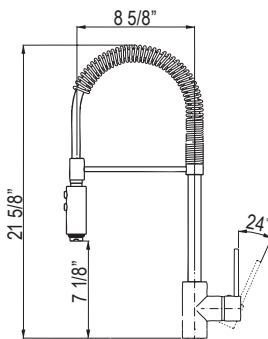

LS64 Pirellone™ Pre-Rinse Pull-Down Kitchen Faucet

Handle	APC	PN	STN
LS64L- -2	2068	2792	2792

- Dual-spray functionality with stream and spray settings
- 1.8 GPM/6.8 LPM at 60 PSI (CEC compliant)
- 3/8" speedway compression
- Requires 2 1/2" (6.35 cm) clearance from backsplash to center of faucet hole