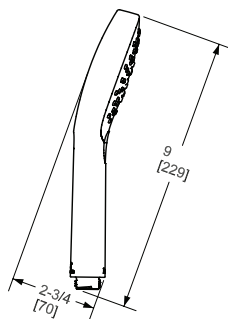

APC	PN	STN	MB	AG	IB
50226HS3	308	416	416	416	462	462

- 3 functions
- 1.8 GPM/6.8 LPM at 60 PSI (CEC compliant)

50326HS3 5" 3-Function Handshower