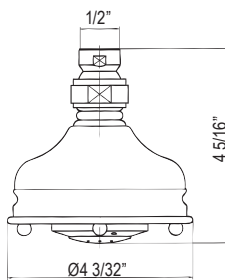

MB0190 3" Multi-Function Showerhead

	APC	PN	STN	MB	ULB	TCB
MB0190	468	632	632	632	702	702

- Complements Graceline® collection and other transitional designs
- Adjustable dial allows for infinite number of spray settings
- 1.8 GPM/6.8 LPM at 80 PSI (WaterSense and CEC compliant)
- Metal Construction

WI0123 4" Multi-Function Showerhead

	APC	PN	STN	TCB
WI0123	468	632	632	702

- Adjustable dial allows for infinite number of spray settings
- 1.8 GPM/6.8 LPM at 60 PSI (CEC compliant)
- 3/4" F to 1/2" M adaptor available see part # U.5399
- Metal Construction

BI00059 4" Multi-Function Showerhead

	APC	PN	STN	MB	ULB	TCB
BI00059	468	632	632	632	702	702

- Adjustable dial allows for infinite number of spray settings
- 1.8 GPM/6.8 LPM at 60 PSI (CEC compliant)
- 3/4" F to 1/2" M adaptor available see part # U.5399
- Metal Construction

1085/8 4" 3-Function Showerhead

	APC	PN	STN	MB	ULB	IB	TCB
1085/8	518	700	700	700	777	777	777

- 3 functions
- 1.8 GPM/6.8 LPM at 60 PSI (CEC compliant)
- Metal Construction

1080/8 4" 5-Function Showerhead

	APC	PN	STN	MB	ULB	IB	TCB
1080/8	518	700	700	700	777	777	777

- 5 functions
- 1.8 GPM/6.8 LPM at 60 PSI (CEC compliant)
- Metal Construction