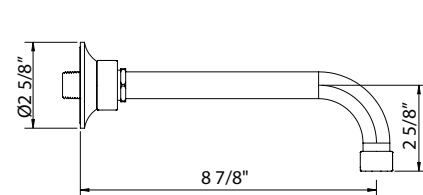

MB2045 Graceline® Wall Mount Tub Spout

	APC	PN	STN	MB	AG	ULB
MB2045	318	430	430	430	477	477

- 1/2" male NPT inlet
- Metal Construction