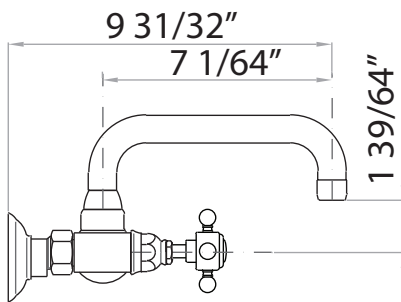

A1423 Acqui® Wall Mount Bridge Lavatory Faucet With U-Spout

Handle	APC	PN	STN	ULB	IB	TCB
A1423LM -2	898	1213	1213	1347	1347	1347
A1423LP -2	898	1213	1213	—	1347	1347
A1423XM -2	898	1213	1213	1347	1347	1347

- 2" (5.08 cm) straight union extensions available, order part #C7205EXT+FINISH for a set of two.
- 1.2 GPM/4.5 LPM at 60 PSI (WaterSense and CEC compliant)
- 1/2" female NPT inlet
- Drain sold separately, see Lavatory Drain tab for pricing

SEE LAVATORY DRAINS TAB FOR PRICING

5445

5447

6442

7444

8446

CC2310FWO

O127DOF