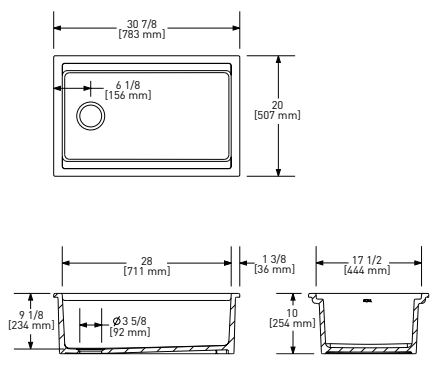

ALUM3019WS Allia™ 30" Fireclay Undermount Chef/Workstation Sink

	00	68	04	63
ALUM3019WS	1648	1948	1948	1948

- Reversible install
- Includes "ROHL" badge
- 33" (83.82 cm) minimum cabinet size
- For undermount installation order optional QN25UM: $159
- Due to ±1% dimensions, it is recommended that the cabinet construction is finalized upon receipt of the sink
- For matching wire sink grid, order WSGALUM3019WS
- For optimal functionality add the CBO1 cutting board, COL01 colander, and SR-3019 drying rack.