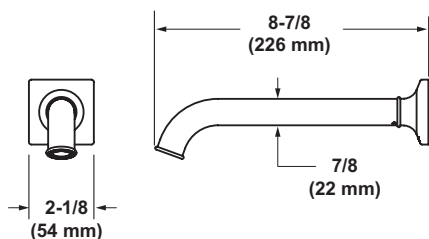

AP16W1 Apothecary™ Wall Mount Tub Spout

AP16W1	APC	PN	STN	MB	AG	ULB
AP16W1	518	700	700	700	777	777

- 1/2" male NPT inlet
- Special fitting included
- Metal Construction