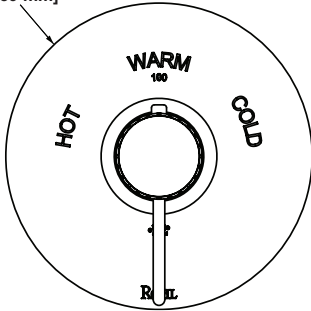

TTE12W2 Tenerife™ 1/2" Thermostatic Trim With Diverter

NEW

	APC	PN	STN	MB	AG
TTE12W2LM	1028	1388	1388	1388	1542

- Temperature control with diverter
- Up to 5 functions depending on chosen rough
- Rough valve sold separately. Select one:
  - —Order R1051BV 1/2" therm. dedicated 1 function rough valve: $543
  - —Order R1052BD 1/2" therm. dedicated 2 function rough valve: $543
  - —Order R1053BD 1/2" therm. dedicated 3 function rough valve: $597
  - —Order R1055BD 1/2" therm. shared 5 function rough valve: $597

Ø 6-1/4
[159 mm]