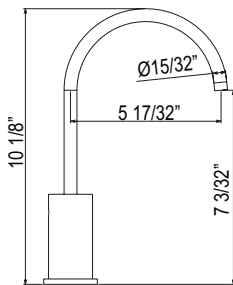

APC

PN

STN

MB

ULB

IB

TCB

GKIT7545 Lux™ Hot Water Dispenser, Tank And Filter Kit

Handle	APC	PN	STN	MB	AG	VG	ULB	IB	TCB
GKIT7545LM	-2	2042	2224	2224	2224	2301	2301	2301	2301

- 0.5 GPM/1.9 LPM at 45 PSI (CEC compliant)
- 3/8" speedway compression
- For replacement filter cartridge, order U.PRF1: $168
- Includes the Perrin & Rowe® U.1998 high performance hot water tank and U.1106 filter system

G7545 Lux™ Hot Water Dispenser

Handle	APC	PN	STN	MB	AG	VG	ULB	IB	TCB
G7545LM	-2	518	700	700	700	777	777	777	777

- 1.2 GPM/4.5 LPM at 45 PSI (CEC compliant)
- 3/8" speedway compression
- Only compatible with the Perrin & Rowe U.1998 high performance hot water tank and U.1106 filter system
- Does not work with ISE tank systems

ECLISSI

GRACELINE

LOMBARDIA

LUX

PIRELLONE

TENERIFE

KITCHEN ACCESSORIES