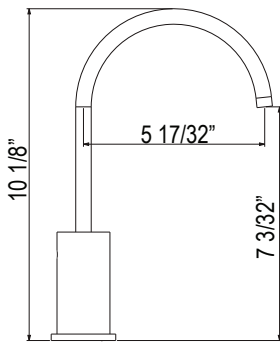

GKIT7545 Lux™ Hot Water Dispenser, Tank And Filter Kit

Handle	APC	PN	STN	MB	AG	VG	ULB	IB	TCB
GKIT7545LM	-2	2042	2224	2224	2224	2301	2301	2301	2301

- 0.5 GPM/1.9 LPM at 45 PSI (CEC compliant)
- 3/8" speedway compression
- For replacement filter cartridge, order U.PRF1: $168
- Includes the Perrin & Rowe® U.1998 high performance hot water tank and U.1106 filter system

G7545 Lux™ Hot Water Dispenser