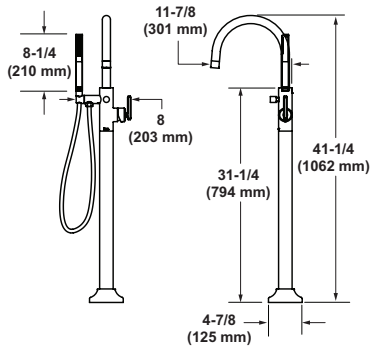

TAP05HF1 Apothecary™ Single Hole Floor Mount Tub Filler Trim

Handle	APC	PN	STN	MB	AG	ULB
TAP05HF1LM	3228	4358	4358	4358	4842	4842

- Single-function anti-calcium handshower at 1.8 GPM/6.8 LPM at 60 PSI (CEC Compliant)
- 12 GPM/45.4 LPM at 60 PSI
- Rough-in valve sold separately:
  —Order RH0506F1 rough-in valve: $746
- Remote thermostatic valve may be needed; verify local code requirements