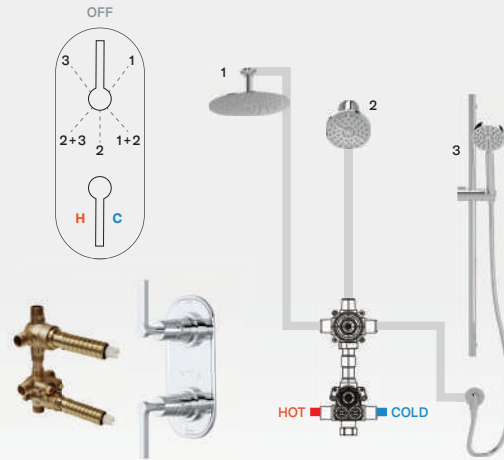

1/2" THERMOSTATIC ROUGH-IN VALVE

R1055BD | Dream Spa — 5-Function

- 6.5 GPM
- Temperature and volume control with diverter
- Extension kit included with valve
- Available inlet connection: 1/2" male NPT inlet
- Must order trim to complete