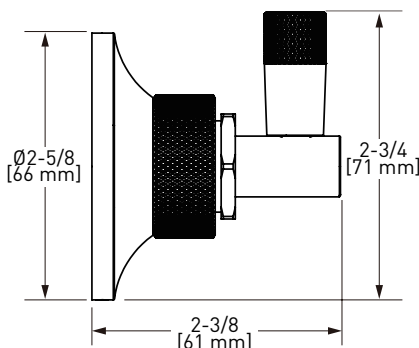

MBG8 Graceline® Toilet Paper Holder

	APC	PN	STN	MB	AG	ULB
MBG8	398	538	538	538	597	597

- There's no need to compromise on design in this essential space
- Accommodates oversized toilet paper rolls

MB25WRH Graceline® Robe Hook