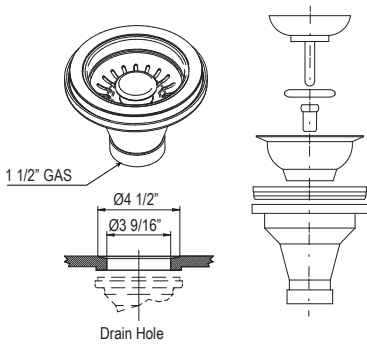

736	APC
	188

- Fits standard 3 1/2" diameter drain openings
- Standard 1 1/2" male connection to drain plumbing
- Shorter mounting screws available for metal sinks, part #737SCREW23: \$53

738 Basket Strainer