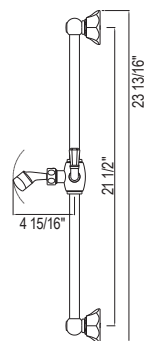

1201 22" Slide Bar

	APC	PN	STN	ULB	IB	TCB
1201	648	875	875	972	972	972

- Length can be cut down
- Metal cap on handle
- Ø 3/4" (19mm) slide bar

1230 24" Slide Bar

	APC	PN	STN	IB
1230	908	1226	1226	1362

- Length can be cut down
- Ø 23/32" (18mm) slide bar
- Complements Palladian® collection and other transitional designs