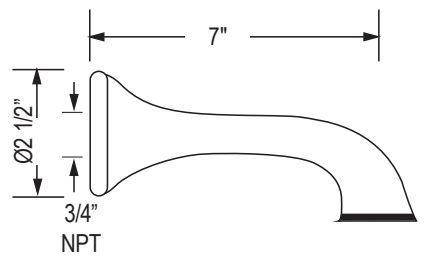

C2503 Wall Mount Tub Spout

	APC	PN	STN	ULB	IB	TCB
C2503	254	278	330	346	346	346

- 3/4" female NPT inlet
- Metal Construction

RT8000 Wall Mount Tub Spout With Diverter

	APC	PN	STN	IB	TCB
RT8000	228	308	308	342	342

- 1/2" female I.P.S. inlet
- If using another rough valve other than the R51 a twin ell may be required by the installer
- Metal Construction