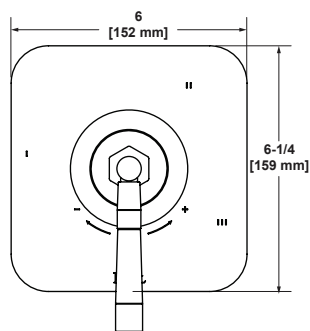

TMB44W1 (No Share) Graceline® 1/2" Therm & Pressure Balance Trim With 2 Functions

Handle	APC	PN	STN	MB	AG	ULB
TMB44W1LM	878	1186	1186	1186	1317	1317

- Combines both thermostatic and pressure balance technologies
- "Set it and forget it" temperature control
- 2 dedicated functions (CEC compliant)
- Temp. & volume control with diverter at 6.3 GPM/24 LPM at 60 PSI
- Rough-in valve sold separately:
  - —Order R23 rough-in valve: $266
- Extension kits available, 1 1/4" EXT23KIT114 and 3/4" EXT23KIT34

TMB23W1 (Shared) Graceline® 1/2" Therm & Pressure Balance Trim With 3 Functions

Handle	APC	PN	STN	MB	AG	ULB
TMB23W1LM	878	1186	1186	1186	1317	1317

- Combines both thermostatic and pressure balance technologies
- "Set it and forget it" temperature control
- 2 dedicated functions and 1 shared function
- Temp. & volume control with diverter at 6.3 GPM/24 LPM at 60 PSI
- Rough-in valve sold separately:
  - —Order R23 rough-in valve: $266
- Extension kits available, 1 1/4" EXT23KIT114 and 3/4" EXT23KIT34

TMB47W1 (No Share) Graceline® 1/2" Therm & Pressure Balance Trim With 3 Functions

Handle	APC	PN	STN	MB	AG	ULB
TMB47W1LM	878	1186	1186	1186	1317	1317

- Combines both thermostatic and pressure balance technologies
- "Set it and forget it" temperature control
- 3 dedicated functions (CEC compliant)
- Temp. & volume control with diverter at 5 GPM/19 LPM at 60 PSI
- Rough-in valve sold separately:
  - —Order R45 rough-in valve: $328
- Extension kits available, 1 1/4" EXT23KIT114 and 3/4" EXT23KIT34

TMB45W1 (Shared) Graceline® 1/2" Therm & Pressure Balance Trim With 5 Functions

Handle	APC	PN	STN	MB	AG	ULB
TMB45W1LM	878	1186	1186	1186	1317	1317