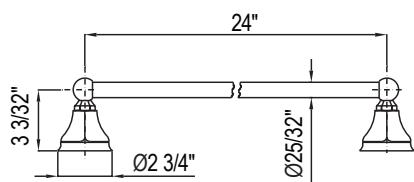

APC	PN	STN	IB
A6886/24	708	956	956	1062

- Length can be cut down

A6886/30 Palladian® 30" Towel Bar