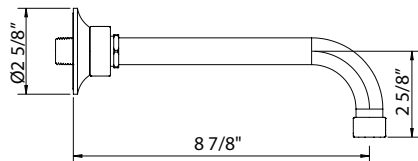

TMB06HF1 Knurled Single Hole Floor Mount Tub Filler Trim

Handle	APC	PN	STN	MB	AG	ULB
TMB06HF1LM	3518	4750	4750	4750	5277	5277

- Single-function anti-calcium handshower at 1.8 GPM/6.8 LPM at 60 PSI (CEC Compliant)
- 12 GPM/45.4 LPM at 60 PSI
- Rough-in valve sold separately:
  —Order RH0506F1 rough-in valve : $746
- Remote thermostatic valve may be needed; verify local code requirements

MB2037 Graceline® Wall Mount Tub Filler Trim

Handle	APC	PN	STN	MB	AG	ULB
MB2037LM_TO	878	1186	1186	1186	1317	1317

- 12 GPM/45.4 LPM at 60 PSI
- Rough-in valve sold separately:
  —Order RH08WM wall rough-in valve: $328

MB06D4 Graceline® 4-Hole Deck Mount Tub Filler

Handle	APC	PN	STN	MB	AG
MB06D4LM	2748	3710	3710	3710	4122

- Single-function anti-calcium handshower at 1.8 GPM/6.8 LPM at 60 PSI (CEC Compliant)
- 12 GPM/45.4 LPM at 60 PSI
- 3/4" male NPT inlet
- No additional rough-in valve required to install

MB2045 Graceline® Wall Mount Tub Spout

Handle	APC	PN	STN	MB	AG	ULB
MB2045	318	430	430	430	477	477

- 1/2" male NPT inlet
- Metal Construction

TMB51W1 Graceline® 1/2" Pressure Balance Trim

Handle	APC	PN	STN	MB	AG	ULB
TMB51W1LM	648	875	875	875	972	972

- Bottom outlet compatible with diverter tub spout
- 1 function
- Temp. & volume control at 5.8 GPM/22 LPM at 60 PSI
- Rough-in valve sold separately:
  —Order R51 rough-in valve: $184
- Extension kits available, 1 1/4" EXT51KIT114 and 3/4" EXT51KIT34