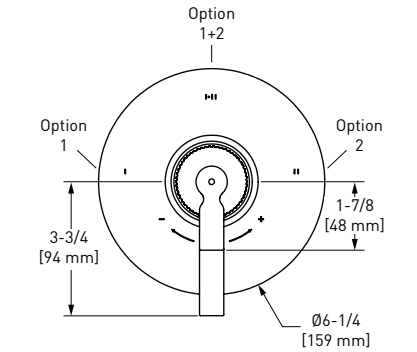

TAD44W1 Apadana™ 1/2" Therm & Pressure Balance Trim With 2 Functions

NEW

	APC	PN	STN	MB	AG
TAD44W1LM	828	1118	1118	1118	1242

- Available Summer 2026
- Combines both thermostatic and pressure balance technologies
- "Set it and forget it" temperature control
- 2 dedicated functions (CEC compliant)
- Temp. & volume control with diverter at 6.3 GPM/24 LPM at 60 PSI
- Rough-in valve sold separately:
  - Order R23 rough-in valve: $266
- Extension kits available, 1 1/4" EXT23KIT114 and 3/4" EXT23KIT34

TAD23W1 Apadana™ 1/2" Therm & Pressure Balance Trim With 3 Functions

NEW

	APC	PN	STN	MB	AG
TAD23W1LM	828	1118	1118	1118	1242

- Available Summer 2026
- Combines both thermostatic and pressure balance technologies
- "Set it and forget it" temperature control
- 2 dedicated functions and 1 shared function
- Temp. & volume control with diverter at 6.3 GPM/24 LPM at 60 PSI
- Rough-in valve sold separately:
  - Order R23 rough-in valve: $266
- Extension kits available, 1 1/4" EXT23KIT114 and 3/4" EXT23KIT34

TAD47W1 Apadana™ 1/2" Therm & Pressure Balance Trim With 3 Functions

NEW

	APC	PN	STN	MB	AG
TAD47W1LM	828	1118	1118	1118	1242

- Available Summer 2026
- Combines both thermostatic and pressure balance technologies
- "Set it and forget it" temperature control
- 3 dedicated functions (CEC compliant)
- Temp. & volume control with diverter at 5 GPM/19 LPM at 60 PSI
- Rough-in valve sold separately:
  - Order R45 rough-in valve: $328
- Extension kits available, 1 1/4" EXT23KIT114 and 3/4" EXT23KIT34

TAD45W1 Apadana™ 1/2" Therm & Pressure Balance Trim With 5 Functions

NEW

	APC	PN	STN	MB	AG
TAD45W1LM	828	1118	1118	1118	1242