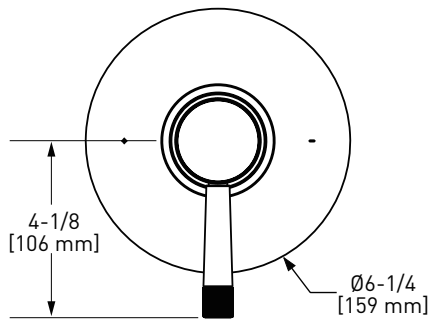

TMB06HF1 Knurled Single Hole Floor Mount Tub Filler Trim

Handle	APC	PN	STN	MB	AG	ULB
TMB06HF1LM	3518	4750	4750	4750	5277	5277

- Single-function anti-calcium handshower at 1.8 GPM/6.8 LPM at 60 PSI (CEC Compliant)
- 12 GPM/45.4 LPM at 60 PSI
- Rough-in valve sold separately:
  —Order RHO506F1 rough-in valve : $746
- Remote thermostatic valve may be needed; verify local code requirements

TAM06W3 Amahle™ Wall Mount Tub Filler Trim With C-Spout

	APC	PN	STN	MB	MBA	AG	ULB
TAM06W3IW	1138	1537	1537	1537	1537	1707	1707
TAM06W3LM	1138	1537	1537	1537	—	1707	1707
TAM06W3XM	1138	1537	1537	1537	—	1707	1707

- 10 GPM/38 LPM at 60 PSI
- Rough-in valve sold separately:
  —Order RHO8WM wall rough-in valve : $328

MB06D4 Graceline® 4-Hole Deck Mount Tub Filler

	APC	PN	STN	MB	AG
MB06D4LM	2748	3710	3710	3710	4122

- Single-function anti-calcium handshower at 1.8 GPM/6.8 LPM at 60 PSI (CEC Compliant)
- 12 GPM/45.4 LPM at 60 PSI
- 3/4" male NPT inlet
- No additional rough-in valve required to install

AM16W1 Amahle™ Wall Mount Tub Spout

	APC	PN	STN	MB	AG	ULB
AM16W1	468	632	632	632	702	702

- 1/2" female NPT inlet
- Metal Construction

TAM51W1 Amahle™ 1/2" Pressure Balance Trim

	APC	PN	STN	MB	MBA	AG	ULB
TAM51W1LM	538	727	727	727	727	807	807

- Bottom outlet compatible with diverter tub spout
- 1 function
- Temp. & volume control at 5.8 GPM/22 LPM at 60 PSI
- Rough-in valve sold separately:
  —Order R51 rough-in valve : $184
- Extension kits available, 1 1/4" EXT51KIT114 and 3/4" EXT51KIT34