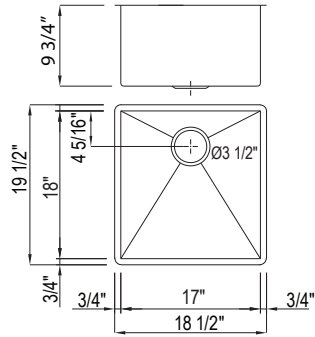

RSS1718 Forze™ 17" Single Bowl Stainless Steel Kitchen Or Bar/Food Prep Sink

	BKS	SB
RSS1718	3884	1918

- Undermount installation only
- Commercial grade, 16 gauge 18/10 type 304 Stainless Steel
- 21" (53.34 cm) minimum cabinet size
- Mounting brackets included
- For matching wire sink grid, order WSGRSS1718

WSGRSS1718 Wire Sink Grid For RSS1718, RSS3518 And RSS3118 Kitchen Sinks

	SS	BKS
WSGRSS1718	278	417

- Minimizes scratches and wear on the bottom of the sink by creating a raised working surface

RSS2115 Forze™ 21" Single Bowl Stainless Steel Kitchen Or Laundry Sink

	SB
RSS2115	1938

- Undermount installation only
- Commercial grade, 16 gauge 18/10 type 304 Stainless Steel
- 24" (60.96 cm) minimum cabinet size
- Mounting brackets included
- For matching wire sink grid, order WSGRSS2115

WSGRSS2115 Wire Sink Grid For RSS2115 Kitchen Or Laundry Sink

	SS
WSGRSS2115	387

- Minimizes scratches and wear on the bottom of the sink by creating a raised working surface

RSS2418 Forze™ 24" Single Bowl Stainless Steel Kitchen Sink

	BKS	SB
RSS2418	4349	1988

- Undermount installation only
- Commercial grade, 16 gauge 18/10 type 304 Stainless Steel
- 27" (67.31 cm) minimum cabinet size
- Mounting brackets included
- For matching wire sink grid, order WSGRSS2418