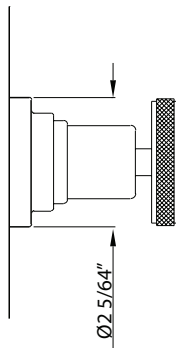

A4914i Campo™ 3/4" Thermostatic Trim Without Volume Control

Handle	APC	PN	MB	ULB
A4914IL	678	916	916	1017
A4914IW	678	916	916	1017

- Temperature control only
- Rough-in valve sold separately:
  - —Order 1005N rough-in valve: $441
- Volume control(s) required