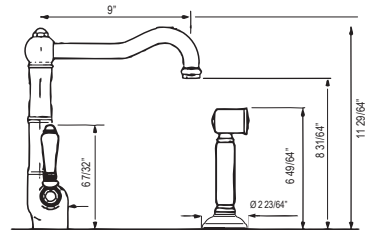

A1679WS Acqui® Two Handle Kitchen Faucet With Side Spray

Handle	APC	PN	STN	ULB	IB	TCB
A1679LMWS _-2	1598	2158	2158	2397	2397	2397
A1679LPWS _-2	1598	2158	2158	—	2397	2397

- Single-spray functionality
- 1.5 GPM/5.69 LPM at 60 PSI (CEC compliant)
- 3/8" speedway compression
- 4" (10.16 cm) deep deck extension kit, order part # C7555EXT: $36