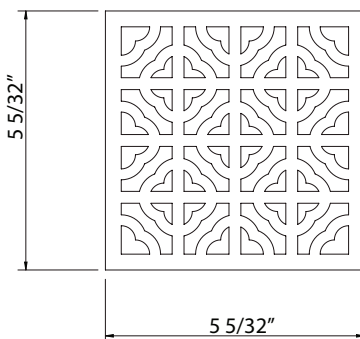

DC3144 Mosaic Decorative Drain Cover

	APC	PN	STN	MB	ULB	IB	TCB
DC3144	308	416	416	416	462	462	462

- To complete set, select from one of the below:
 - ROHL Drain Body Kits, including throat assembly: SDCI2, SDABS2/3, SDPVC2/3
 - Customer supplied drain body* and ROHL Drain Throat Assembly: DT105CI3, DT123ABS3, DT122ABS2
- * Refer to third party drain body specification sheet for appropriate size