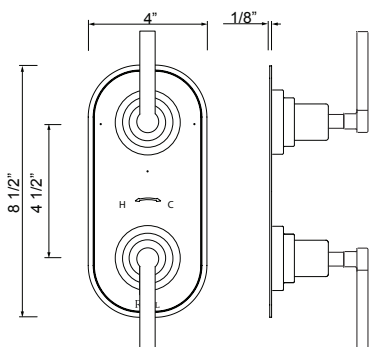

A4264 Lombardia® 1/2" Thermostatic Trim With Diverter

Handle	APC	PN	STN	MB	ULB
A4264LM	1028	1388	1388	1388	1542
A4264XM	1028	1388	1388	1388	1542

- Temperature control with diverter
- Up to 5 functions depending on chosen rough
- Rough valve sold separately. Select one:
  - —Order R1051BV 1/2" therm. dedicated 1 function rough valve: $543
  - —Order R1052BD 1/2" therm. dedicated 2 function rough valve: $543
  - —Order R1053BD 1/2" therm. dedicated 3 function rough valve: $597
  - —Order R1055BD 1/2" therm. shared 5 function rough valve: $597