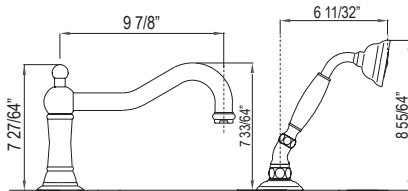

A1404 Acqui® 4-Hole Deck Mount Tub Filler