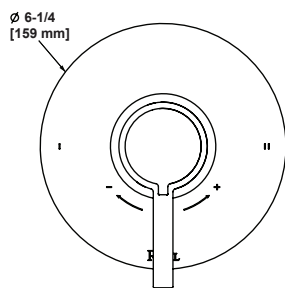

Handle	APC	PN	STN	MB	ULB	TCB
TLB44W1LM	788	1064	1064	1064	1182	1182

- Combines both thermostatic and pressure balance technologies
- "Set it and forget it" temperature control
- 2 dedicated functions (CEC compliant)
- Temp. & volume control with diverter at 6.3 GPM/24 LPM at 60 PSI
- Rough-in valve sold separately:
  - —Order R23 rough-in valve: $266
- Extension kits available, 1 1/4" EXT23KIT114 and 3/4" EXT23KIT34

TLB23W1 (Shared) Lombardia® 1/2" Therm & Pressure Balance Trim With 3 Functions