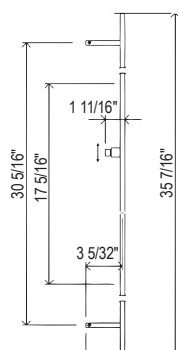

1210 36" Slide Bar

	APC	PN	STN	MB
1210	1138	1537	1537	1537

- Length cannot be cut down
- Rectangular slide bar 1 9/16"(35mm) x 13/32"(15mm)