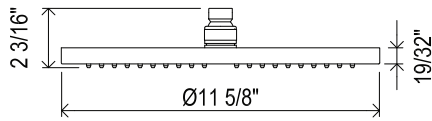

1079/8 12" Rain Showerhead

	APC	PN	STN	MB	ULB	IB	TCB
1079/8	1358	1834	1834	1834	2037	2037	2037

- 1 function
- 1.8 GPM/6.8 LPM at 60 PSI (CEC compliant)
- Metal Construction