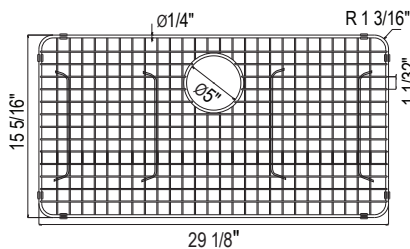

WSGRSS3016 Wire Sink Grid For RSS3016 Kitchen Sink

SS

	SS
WSGRSS3016	384

- Minimizes scratches and wear on the bottom of the sink by creating a raised working surface