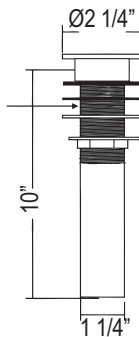

6442 Lavatory Grid Drain Without Overflow

	APC	PN	STN	EG	ULB	IB	EB	TCB
6442	328	443	443	492	492	492	492	492

- 10" tailpiece
- Fits 1 3/4" standard drain

7444 Lavatory Grid Drain With Overflow

	APC	PN	STN	EG	IB	EB	TCB
7444	328	443	443	492	492	492	492

- 10" tailpiece
- Fits 1 3/4" standard drain