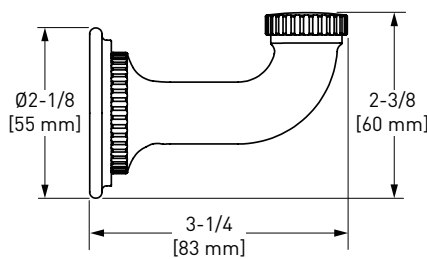

AD25WRH Apadana™ Robe Hook

NEW

	APC	PN	STN	MB	AG
AD25WRH	238	322	322	322	357

- Available Summer 2026
- Holds one robe or towel close to your shower or bathing space