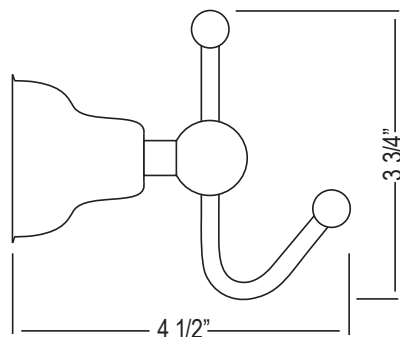

CIS7 Arcana™ Robe Hook

	APC	PN	STN	IB	TCB
CIS7	188	254	254	282	282

- Holds one robe or towel close to your shower or bathing space