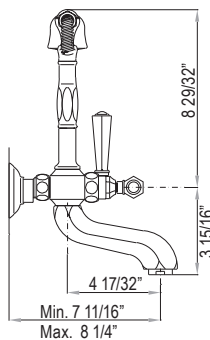

A1901 Palladian® Exposed Wall Mount Tub Filler

Handle	APC	PN	STN	IB
A1901LM	2058	2779	2779	3087

- Single-function anti-calcium handshower at 1.8 GPM/6.8 LPM at 60 PSI (CEC Compliant)
- 10 GPM/38 LPM at 60 PSI
- 1/2" female NPT inlet
- No additional rough-in valve required to install
- If the deck unions AR00380 or the floor pillar legs ZA386 are used, you MUST include the adaptor C5574EXT. Please allow for an extra 2 5/8" (6.67 cm) in the length. This may affect your rough-in dimensions.
- 2" (5.08 cm) straight union extensions available, order part #C7205EXT+FINISH

A1904 Palladian® 4-Hole Deck Mount Tub Filler