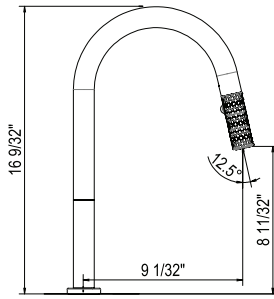

TE55D1 Tenerife™ Pull-Down Kitchen Faucet With C-Spout

	APC	PN	STN	MB	AG	VG
TE55D1LM	1178	1591	1591	1591	1767	1767

- Dual-spray functionality with stream and spray settings
- 1.8 GPM/6.8 LPM at 60 PSI (CEC compliant)
- 3/8" speedway compression
- Requires 1" (2.54 cm) clearance from backsplash to center of faucet hole

TE56D1 Tenerife™ Pull-Down Kitchen Faucet With U-Spout