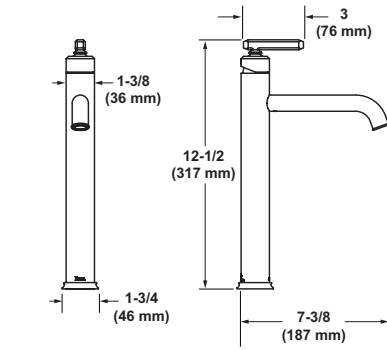

AP02D1 Apothecary™ Single Handle Tall Lavatory Faucet

Handle	APC	PN	STN	MB	AG	ULB
AP02D1LM	1118	1510	1510	1510	1677	1677

- 1.2 GPM/4.5 LPM at 60 PSI (WaterSense and CEC compliant)
- 3/8" speedway compression
- Drain sold separately, see Lavatory Drain tab for pricing

SEE LAVATORY DRAINS TAB FOR PRICING

5445

5447

6442

7444

8446

CC2310FWO

0127DOF