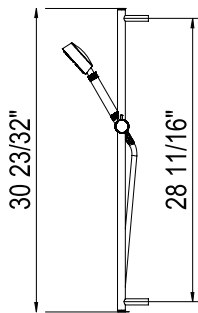

0126SBHS1 Handshower Set With 31" Slide Bar and Single Function Handshower

	APC	PN	STN	MB	AG
0126SBHS1	768	1037	1037	1037	1152

- 59" (150 cm) shower hose
- 1.8 GPM/6.8 LPM at 80 PSI (WaterSense and CEC compliant)
- Ø 25/32" (19.8mm) slide bar
- Length cannot be cut down