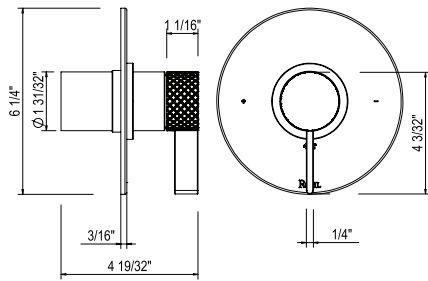

TTE51W1 Tenerife™ 1/2" Pressure Balance Trim

	APC	PN	STN	MB	AG
TTE51W1LM	588	794	794	794	882

- Bottom outlet compatible with diverter tub spout
- 1 function
- Temp. & volume control at 5.8 GPM/22 LPM at 60 PSI
- Rough-in valve sold separately:
  - —Order R51 rough-in valve: $184
- Extension kits available, 1 1/4" EXT51KIT114 and 3/4" EXT51KIT34