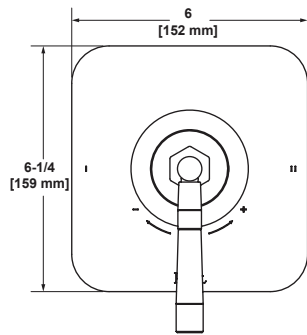

TMB44W1 (No Share) Graceline® 1/2" Therm & Pressure Balance Trim With 2 Functions

Handle	APC	PN	STN	MB	AG	ULB
TMB44W1LM	878	1186	1186	1186	1317	1317

- Combines both thermostatic and pressure balance technologies
- "Set it and forget it" temperature control
- 2 dedicated functions (CEC compliant)
- Temp. & volume control with diverter at 6.3 GPM/24 LPM at 60 PSI
- Rough-in valve sold separately:
  - —Order R23 rough-in valve: $266
- Extension kits available, 1 1/4" EXT23KIT114 and 3/4" EXT23KIT34

TMB23W1 (Shared) Graceline® 1/2" Therm & Pressure Balance Trim With 3 Functions

Handle	APC	PN	STN	MB	AG	ULB
TMB23W1LM	878	1186	1186	1186	1317	1317

- Combines both thermostatic and pressure balance technologies
- "Set it and forget it" temperature control
- 2 dedicated functions and 1 shared function
- Temp. & volume control with diverter at 6.3 GPM/24 LPM at 60 PSI
- Rough-in valve sold separately:
  - —Order R23 rough-in valve: $266
- Extension kits available, 1 1/4" EXT23KIT114 and 3/4" EXT23KIT34

TMB47W1 (No Share) Graceline® 1/2" Therm & Pressure Balance Trim With 3 Functions

Handle	APC	PN	STN	MB	AG	ULB
TMB47W1LM	878	1186	1186	1186	1317	1317

- Combines both thermostatic and pressure balance technologies
- "Set it and forget it" temperature control
- 3 dedicated functions (CEC compliant)
- Temp. & volume control with diverter at 5 GPM/19 LPM at 60 PSI
- Rough-in valve sold separately:
  - —Order R45 rough-in valve: $328
- Extension kits available, 1 1/4" EXT23KIT114 and 3/4" EXT23KIT34

TMB45W1 (Shared) Graceline® 1/2" Therm & Pressure Balance Trim With 5 Functions

Handle	APC	PN	STN	MB	AG	ULB
TMB45W1LM	878	1186	1186	1186	1317	1317