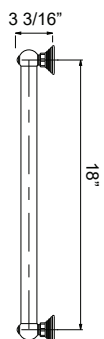

1260 18" Grab Bar

	APC	PN	STN	ULB	IB	TCB
1260	828	1118	1118	1242	1242	1242

- Length cannot be cut down
- Grab Bar compliant with Americans with Disabilities Act of 1990 (ADA)
- Ø 13/8" (35mm) slide bar