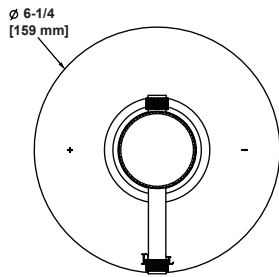

TCP51W1 Campo™ 1/2" Pressure Balance Trim

Handle	APC	PN	MB	ULB
TCP51W1IL	588	794	794	882

- Bottom outlet compatible with diverter tub spout
- 1 function
- Temp. & volume control at 5.8 GPM/22 LPM at 60 PSI
- Rough-in valve sold separately:
  - —Order R51 rough-in valve: $184
- Extension kits available, 1 1/4" EXT51KIT114 and 3/4" EXT51KIT34

TCP44W1 (No Share) Campo™ 1/2" Therm & Pressure Balance Trim With 2 Functions

Handle	APC	PN	MB	ULB
TCP44W1IL	848	1145	1145	1272

- Combines both thermostatic and pressure balance technologies
- "Set it and forget it" temperature control
- 2 dedicated functions (CEC compliant)
- Temp. & volume control with diverter at 6.3 GPM/24 LPM at 60 PSI
- Rough-in valve sold separately:
  - —Order R23 rough-in valve: $266
- Extension kits available, 1 1/4" EXT23KIT114 and 3/4" EXT23KIT34

TCP23W1 (Shared) Campo™ 1/2" Therm & Pressure Balance Trim With 3 Functions

Handle	APC	PN	MB	ULB
TCP23W1IL	848	1145	1145	1272

- Combines both thermostatic and pressure balance technologies
- "Set it and forget it" temperature control
- 2 dedicated functions and 1 shared function
- Temp. & volume control with diverter at 6.3 GPM/24 LPM at 60 PSI
- Rough-in valve sold separately:
  - —Order R23 rough-in valve: $266
- Extension kits available, 1 1/4" EXT23KIT114 and 3/4" EXT23KIT34

TCP47W1 (No Share) Campo™ 1/2" Therm & Pressure Balance Trim With 3 Functions

Handle	APC	PN	MB	ULB
TCP47W1IL	848	1145	1145	1272

- Combines both thermostatic and pressure balance technologies
- "Set it and forget it" temperature control
- 3 dedicated functions (CEC compliant)
- Temp. & volume control with diverter at 5 GPM/19 LPM at 60 PSI
- Rough-in valve sold separately:
  - —Order R45 rough-in valve: $328
- Extension kits available, 1 1/4" EXT23KIT114 and 3/4" EXT23KIT34