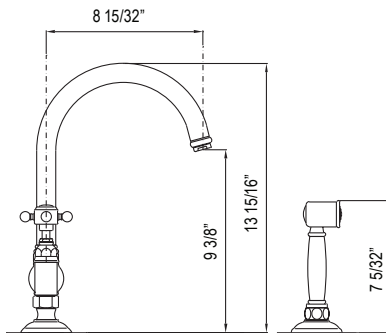

A1435
P.28

POT FILLER

A1451
P.28

A3420 Acqui® Pull-Down Kitchen Faucet

Handle	APC	PN	STN	IB	TCB
A3420LM	-2 1288	1739	1739	1932	1932

- Water activates by pushing handle inwards toward spout
- Dual-spray functionality with stream and spray settings
- 1.8 GPM/6.8 LPM at 60 PSI (CEC compliant)
- 1/2" male NPT inlet
- Requires 2 1/2" (6.35 cm) clearance from backsplash to center of faucet hole