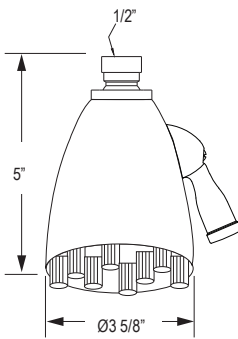

MB0190 3" Multi-Function Showerhead

	APC	PN	STN	MB	ULB	TCB
MB0190	468	632	632	632	702	702

- Complements Graceline® collection and other transitional designs
- Adjustable dial allows for infinite number of spray settings
- 1.8 GPM/6.8 LPM at 80 PSI (WaterSense and CEC compliant)
- Metal Construction

WI0123 4" Multi-Function Showerhead

	APC	PN	STN	TCB
WI0123	468	632	632	702

- Adjustable dial allows for infinite number of spray settings
- 1.8 GPM/6.8 LPM at 60 PSI (CEC compliant)
- 3/4" F to 1/2" M adaptor available see part # U.5399
- Metal Construction

BI00059 4" Multi-Function Showerhead

	APC	PN	STN	MB	ULB	TCB
BI00059	468	632	632	632	702	702

- Adjustable dial allows for infinite number of spray settings
- 1.8 GPM/6.8 LPM at 60 PSI (CEC compliant)
- 3/4" F to 1/2" M adaptor available see part # U.5399
- Metal Construction

1085/8 4" 3-Function Showerhead

	APC	PN	STN	MB	ULB	IB	TCB
1085/8	518	700	700	700	777	777	777

- 3 functions
- 1.8 GPM/6.8 LPM at 60 PSI (CEC compliant)
- Metal Construction

1080/8 4" 5-Function Showerhead

	APC	PN	STN	MB	ULB	IB	TCB
1080/8	518	700	700	700	777	777	777

- 5 functions
- 1.8 GPM/6.8 LPM at 60 PSI (CEC compliant)
- Metal Construction