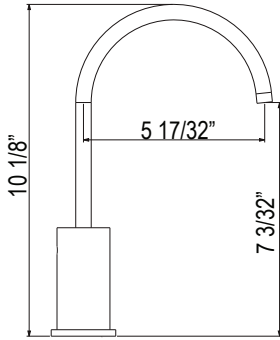

TN731 Transitional Reverse Osmosis Beverage Faucet

NEW

	C	SS	PN	STN	BK	AG
TN731	578	781	781	781	781	867

- 1.5 GPM/5.69 LPM at 60 PSI (CEC compliant)
- 3/8" speedway inlet connection
- Can be paired with 3/8" connection reverse osmosis filtration systems

GKIT7545 Lux™ Hot Water Dispenser, Tank And Filter Kit

Handle	APC	PN	STN	MB	AG	VG	ULB	IB	TCB
GKIT7545LM	-2	2042	2224	2224	2224	2301	2301	2301	2301

- 0.5 GPM/1.9 LPM at 45 PSI (CEC compliant)
- 3/8" speedway compression
- For replacement filter cartridge, order U.PRF1: $168
- Includes the Perrin & Rowe® U.1998 high performance hot water tank and U.1106 filter system

G7545 Lux™ Hot Water Dispenser

Handle	APC	PN	STN	MB	AG	VG	ULB	IB	TCB
G7545LM	-2	518	700	700	700	777	777	777	777

- 1.2 GPM/4.5 LPM at 45 PSI (CEC compliant)
- 3/8" speedway compression
- Only compatible with the Perrin & Rowe U.1998 high performance hot water tank and U.1106 filter system
- Does not work with ISE tank systems