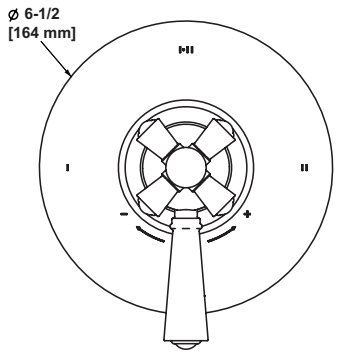

TTN44W1 (No Share) 1/2" Therm & Pressure Balance Trim With 2 Functions

Handle	APC	PN	STN	ULB	IB	TCB
TTN44W1LM	898	1213	1213	1347	1347	1347

- Combines both thermostatic and pressure balance technologies
- "Set it and forget it" temperature control
- 2 dedicated functions (CEC compliant)
- Temp. & volume control with diverter at 6.3 GPM/24 LPM at 60 PSI
- Rough-in valve sold separately:
  —Order R23 rough-in valve: $266
- Extension kits available, 1 1/4" EXT23KIT114 and 3/4" EXT23KIT34

TSG23W1 San Giovanni™ 1/2" Therm & Pressure Balance Trim With 3 Functions

NEW

Handle	APC	PN	STN	AG	ULB
TSG23W1LM	828	1118	1118	1242	1242

- Available Spring 2026
- Combines both thermostatic and pressure balance technologies
- "Set it and forget it" temperature control
- 2 dedicated functions and 1 shared function
- Temp. & volume control with diverter at 6.3 GPM/24 LPM at 60 PSI
- Rough-in valve sold separately:
  —Order R23 rough-in valve: $266
- Extension kits available, 1 1/4" EXT23KIT114 and 3/4" EXT23KIT34

TTN23W1 (Shared) 1/2" Therm & Pressure Balance Trim With 3 Functions

Handle	APC	PN	STN	ULB	IB	TCB
TTN23W1LM	898	1213	1213	1347	1347	1347

- Combines both thermostatic and pressure balance technologies
- "Set it and forget it" temperature control
- 2 dedicated functions and 1 shared function
- Temp. & volume control with diverter at 6.3 GPM/24 LPM at 60 PSI
- Rough-in valve sold separately:
  —Order R23 rough-in valve: $266
- Extension kits available, 1 1/4" EXT23KIT114 and 3/4" EXT23KIT34

TSG47W1 San Giovanni™ 1/2" Therm & Pressure Balance Trim With 3 Functions

NEW

Handle	APC	PN	STN	AG	ULB
TSG47W1LM	898	1213	1213	1347	1347