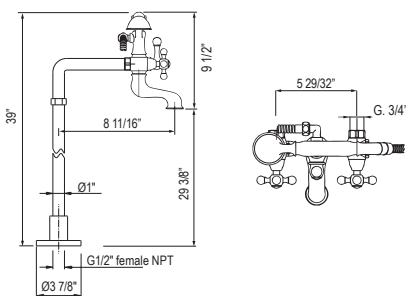

ACKIT7383 Arcana™ Floor Mount Tub Filler

Handle		APC	PN	STN	IB	TCB
ACKIT7383NX-		2856	3856	3856	4284	4284

- Single-function anti-calcium handshower at 1.8 GPM/6.8 LPM at 60 PSI (CEC Compliant)
- Floor legs cannot be cut down
- 8 GPM/30 LPM at 60 PSI
- 1/2" female NPT inlet
- No additional rough-in valve required to install
- Decorative shut offs available.