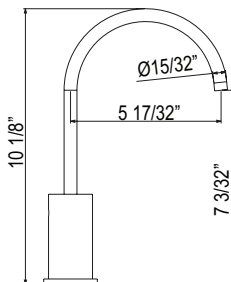

Handle	APC	PN	STN	MB	AG	VG	ULB	IB	TCB
G7545LM	-2	518	700	700	700	777	777	777	777

- 1.2 GPM/4.5 LPM at 45 PSI (CEC compliant)
- 3/8" speedway compression
- Only compatible with the Perrin & Rowe U.1998 high performance hot water tank and U.1106 filter system
- Does not work with ISE tank systems