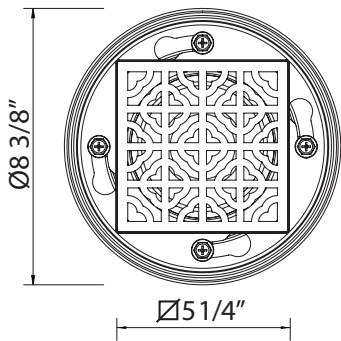

SDCI2-3146 Cast Iron 2" No Hub Drain Kit With 3146 Petal Decorative Cover

	APC	PN	STN
SDCI2-3146	738	997	997

- Accommodates 41 GPM flow rate