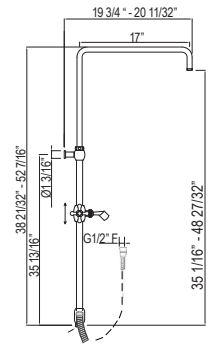

L0095 Retro-Fit Shower Column Riser With Diverter

	APC	PN	STN	MB	TCB
L0095	1568	2117	2117	2117	2352

- Replaces standard wall shower arm outlet to allow for dual function Rain style overhead showerhead and handshower
- Manual 2-function diverter with ceramic disc cartridge for separate functions
- 1/2" female NPT inlet
- Showerhead, handshower and flexible shower hose not included, must be ordered separately

1560 Riser With Diverter, Hose And Sliding Handshower Holder

	APC	PN	STN	MB	IB	TCB
1560	1668	2252	2252	2252	2502	2502

- Adjustable height. Upper riser can recess into lower riser.
- 3/4" female NPSM inlet
- Must order showerhead and handshower separately

C82 Exposed Wall Mount Thermostatic Shower With Diverter

	APC	PN	STN
C82	1108	1496	1496

- Temperature and volume control
- Adjustable
- 1/2" female connections

C7135 2" Single Function Handshower

	APC	PN	STN	MB	ULB	IB	TCB
C7135	244	244	308	308	308	308	308

- 1 function
- 1.8 GPM/6.8 LPM at 60 PSI (CEC compliant)
- Complements Lombardia® collection and other modern designs
- Metal Construction

1100/8E 3" Single Function Handshower

	APC	PN	STN	ULB	IB	TCB
1100/8E	298	403	403	447	447	447

- White accent handshower handle
- 1 function
- 1.8 GPM/6.8 LPM at 80 PSI (WaterSense and CEC compliant)
- Metal Construction