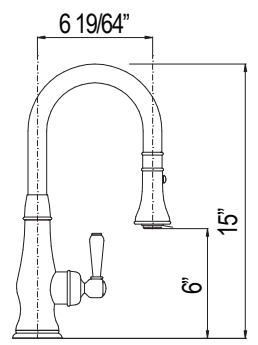

Handle	APC	PN	STN	IB	TCB
A3420SLM _-2	1268	1712	1712	1902	1902

- Water activates by pushing handle inwards toward spout
- Dual-spray functionality with stream and spray settings
- 1.8 GPM/6.8 LPM at 60 PSI (CEC compliant)
- 1/2" male NPT inlet
- Requires 2 1/2" (6.35 cm) clearance from backsplash