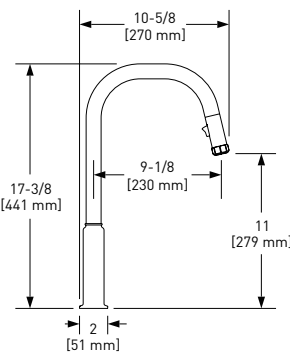

AP56D1 Apothecary™ Pull-Down Kitchen Faucet With U-Spout

	APC	PN	STN	MB	AG	VG	ULB
AP56D1LM	1178	1591	1591	1591	1767	1767	1767

- Dual-spray functionality with stream and spray settings
- 1.8 GPM/6.8 LPM at 60 PSI (CEC compliant)
- 3/8" speedway compression
- Requires 2 1/2" (6.35 cm) clearance from backsplash to center of faucet hole