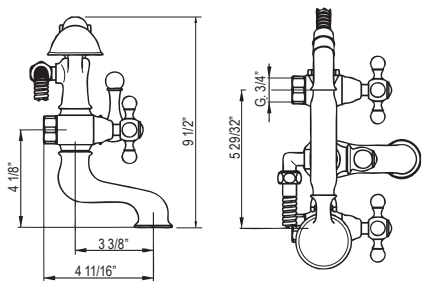

AC7 Arcana™ Exposed Wall Mount Tub Filler

Handle	APC	PN	STN	IB	TCB
AC7X-	1328	1793	1793	1992	1992

- Single-function anti-calcium handshower at 1.8 GPM/6.8 LPM at 60 PSI (CEC Compliant)
- 8 GPM/30 LPM at 60 PSI
- 3/4" female NPT inlet
- Must order unions to complete:
  - —AR00380 - deck unions
  - —ZA386 - floor pillar legs
  - —ZZ9314302 - wall unions
  - —ZZ935350 - iron tub unions

A1464 Acqui® 4-Hole Deck Mount Tub Filler