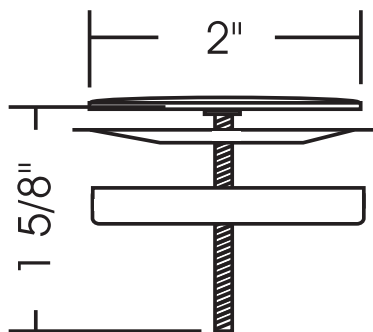

SHC-1 Sink Hole Cover

	WH	APC	PN	STN	MB	BK
SHC-1	30	28	40	40	40	40
	EG	AG	VG	IB	EB	
SHC-1	44	44	44	44	44	

- 2" diameter to cover existing sink holes
- Stainless Steel construction