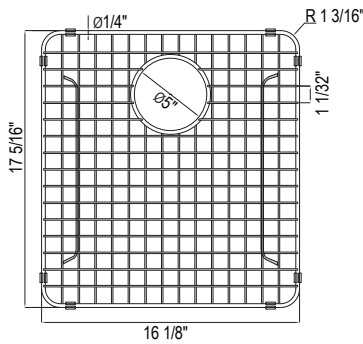

- Minimizes scratches and wear on the bottom of the sink by creating a raised working surface

RSS3518 Forze™ 35" Double Bowl Stainless Steel Kitchen Sink

RSS3518	SB	3568
---------	----	------

- Undermount installation only
- Commercial grade, 16 gauge 18/10 type 304 Stainless Steel
- 39" (99.06 cm) minimum cabinet size
- Mounting brackets included
- For matching wire sink grid, order WSGRSS1718