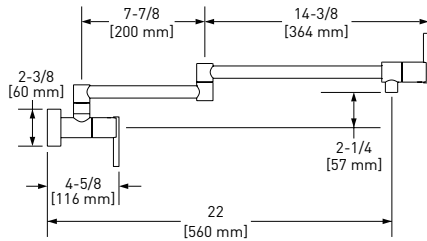

PI62W1 Transitional Pot Filler

	APC	PN	STN	MB	AG	VG
PI62W1LM	2038	2752	2752	2752	3057	3057

- Dual handle shut-offs, one at the wall and one at the outlet
- Folds away when not in use
- 5.5 GPM/20.8 LPM at 60 PSI
- 1/2" female NPT inlet

RKIT7517 Lux™ Filter Kitchen Faucet Kit