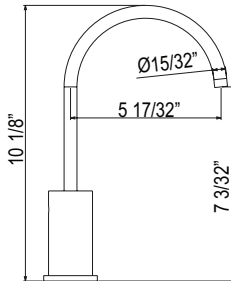

TN731 Transitional Reverse Osmosis Beverage Faucet

NEW

	C	SS	PN	STN	BK	AG
TN731	578	781	781	781	781	867

- 1.5 GPM/5.69 LPM at 60 PSI (CEC compliant)
- 3/8" speedway inlet connection
- Can be paired with 3/8" connection reverse osmosis filtration systems

GKIT7545 Lux™ Hot Water Dispenser, Tank And Filter Kit

Handle	APC	PN	STN	MB	AG	VG	ULB	IB	TCB
GKIT7545LM	-2	2042	2224	2224	2224	2301	2301	2301	2301

- 0.5 GPM/1.9 LPM at 45 PSI (CEC compliant)
- 3/8" speedway compression
- For replacement filter cartridge, order U.PRF1: $168
- Includes the Perrin & Rowe® U.1998 high performance hot water tank and U.1106 filter system

G7545 Lux™ Hot Water Dispenser

Handle	APC	PN	STN	MB	AG	VG	ULB	IB	TCB
G7545LM	-2	518	700	700	700	777	777	777	777

- 1.2 GPM/4.5 LPM at 45 PSI (CEC compliant)
- 3/8" speedway compression
- Only compatible with the Perrin & Rowe U.1998 high performance hot water tank and U.1106 filter system
- Does not work with ISE tank systems