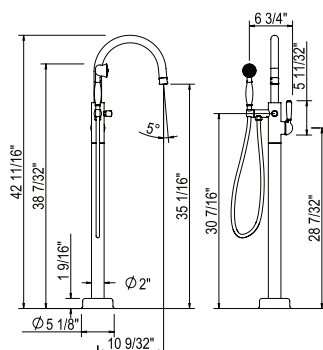

TTD06HF1 Traditional Single Hole Floor Mount Tub Filler Trim

Handle		APC	PN	STN	ULB	IB	TCB
TTD06HF1LM		2718	3670	3670	4077	4077	4077

- Single-function anti-calcium handshower at 1.8 GPM/6.8 LPM at 60 PSI (CEC Compliant)
- 12 GPM/45.4 LPM at 60 PSI
- Rough-in valve sold separately:
  - Order RHO506F1 rough-in valve : $746
- Remote thermostatic valve may be needed; verify local code requirements