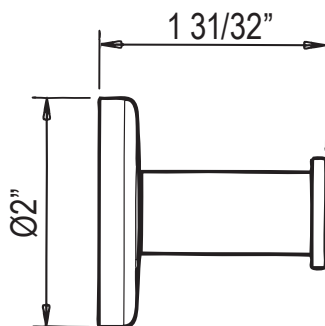

LO8 Lombardia® Toilet Paper Holder

	APC	PN	STN	MB	ULB	TCB
LO8	178	241	241	241	267	267

- There's no need to compromise on design in this essential space

LO7 Lombardia® Robe Hook

	APC	PN	STN	MB	ULB	TCB
LO7	148	200	200	200	222	222