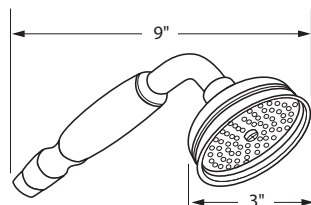

L0095 Retro-Fit Shower Column Riser With Diverter

	APC	PN	STN	MB	TCB
L0095	1568	2117	2117	2117	2352

- Replaces standard wall shower arm outlet to allow for dual function Rain style overhead showerhead and handshower
- Manual 2-function diverter with ceramic disc cartridge for separate functions
- 1/2" female NPT inlet
- Showerhead, handshower and flexible shower hose not included, must be ordered separately

1560 Riser With Diverter, Hose And Sliding Handshower Holder

	APC	PN	STN	MB	IB	TCB
1560	1668	2252	2252	2252	2502	2502

- Adjustable height. Upper riser can recess into lower riser.
- 3/4" female NPSM inlet
- Must order showerhead and handshower separately

C82 Exposed Wall Mount Thermostatic Shower With Diverter

	APC	PN	STN
C82	1108	1496	1496

- Temperature and volume control
- Adjustable
- 1/2" female connections

C7135 2" Single Function Handshower

	APC	PN	STN	MB	ULB	IB	TCB
C7135	244	244	308	308	308	308	308

- 1 function
- 1.8 GPM/6.8 LPM at 60 PSI (CEC compliant)
- Complements Lombardia® collection and other modern designs
- Metal Construction

1100/8E 3" Single Function Handshower

	APC	PN	STN	ULB	IB	TCB
1100/8E	298	403	403	447	447	447

- White accent handshower handle
- 1 function
- 1.8 GPM/6.8 LPM at 80 PSI (WaterSense and CEC compliant)
- Metal Construction