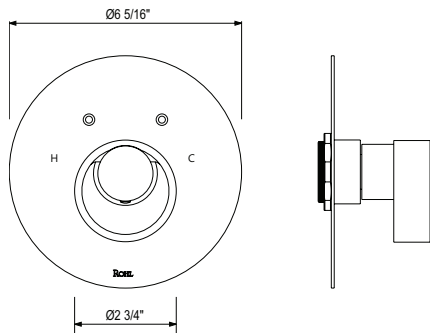

EC13W1 Eclissi™ 3/4" Thermostatic Trim Without Volume Control

Handle	APC	STN	MB	PCB	PCG	PCN
EC13W1IW	828	1118	1118	828	828	828
Handle	MBC	MBN	SNB	SNC	SNG	MBG
EC13W1IW	1118	1118	1118	1118	1118	1118

- 12 outer and inner handle finishes
- Outer handle finish and body finish are always the same
- Temperature control only
- Rough-in valve sold separately:
  - —Order 1005N rough-in valve: $441
- Volume control(s) required

EC18W2 Eclissi™ Trim For Volume Control And Diverter