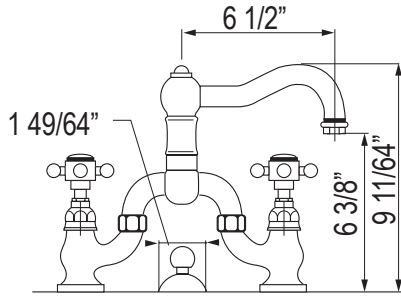

A1419 Acqui® Bridge Lavatory Faucet

Handle	APC	PN	STN	ULB	IB	TCB
A1419LM -2	1348	1820	1820	2022	2022	2022
A1419LP -2	1348	1820	1820	2022	2022	2022
A1419XM -2	1348	1820	1820	2022	2022	2022

- 1.2 GPM/4.5 LPM at 60 PSI (WaterSense and CEC compliant)
- 1/2" female NPT inlet
- Lift rod drain assembly included with faucet