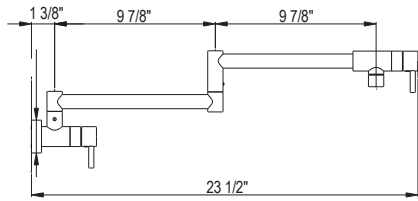

QL66 Lux™ Pot Filler

Handle	APC	PN	STN	MB	ULB	IB	TCB
QL66L-_-2	1878	2536	2536	2536	2817	2817	2817

- Dual handle shut-offs, one at the wall and one at the outlet
- Folds away when not in use
- 1.8 GPM/6.8 LPM at 60 PSI
- 1/2" female NPT inlet