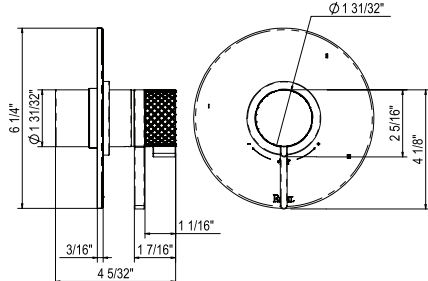

TTE47W1 (No Share) Tenerife™ 1/2" Therm & Pressure Balance Trim With 3 Functions

	APC	PN	STN	MB	AG
TTE47W1LM	878	1186	1186	1186	1317

- Combines both thermostatic and pressure balance technologies
- "Set it and forget it" temperature control
- 3 dedicated functions (CEC compliant)
- Temp. & volume control with diverter at 5 GPM/19 LPM at 60 PSI
- Rough-in valve sold separately:
  - —Order R45 rough-in valve: $328
- Extension kits available, 1 1/4" EXT23KIT114 and 3/4" EXT23KIT34