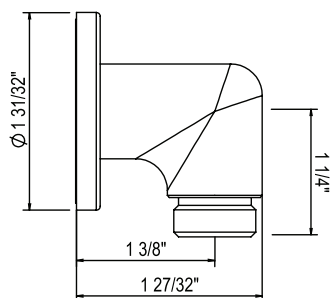

1295 Handshower Outlet

	APC	PN	STN	MB	ULB	IB	TCB
1295	168	227	227	227	252	252	252

- 1/2" male outlet; 1/2" female NPT inlet
- Metal Construction

33640 Handshower Outlet

	APC	PN	STN	MB	ULB	TCB
33640	158	214	214	214	237	237

- 1/2" male outlet; 1/2" female NPT inlet
- Metal Construction

0127WO Handshower Outlet

	APC	PN	STN	MB	AG
0127WO	138	187	187	187	207

- Complements Tenerife™ collection and other transitional designs
- 1/2" male outlet; 1/2" female NPT inlet
- Metal Construction

0527WO Handshower Outlet

	APC	PN	STN	MB	AG	ULB
0527WO	138	187	187	187	207	207

- 1/2" male outlet; 1/2" female NPT inlet
- Metal Construction

0327WO Handshower Outlet With Integrated Volume Control

	APC	PN	STN	MB	ULB
0327WO	268	362	362	362	402

- 1/2" male outlet; 1/2" female NPT inlet
- Metal Construction