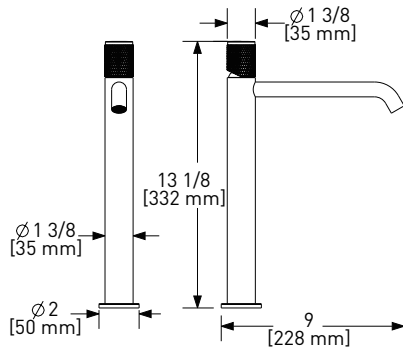

AM02D1 Amahle™ Single Handle Tall Lavatory Faucet