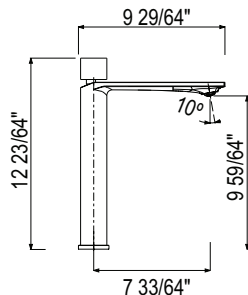

Handle	APC	STN	MB	PCB	PCG	PCN
EC02D1IW	1048	1415	1415	1048	1048	1048

Handle	MBC	MBN	SNB	SNC	SNG	MBG
EC02D1IW	1415	1415	1415	1415	1415	1415

- 12 outer and inner handle finishes
- Outer handle finish and body finish are always the same
- 1.2 GPM/4.5 LPM at 60 PSI (WaterSense and CEC compliant)
- 9/16" speedway compression
- Drain sold separately, see Lavatory Drain tab for pricing

SEE LAVATORY DRAINS TAB FOR PRICING