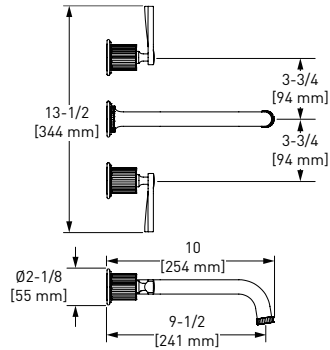

TADO6W3 Apadana™ Wall Mount Tub Filler Trim With C-Spout

NEW

	APC	PN	STN	MB	AG
TADO6W3LM	1138	1537	1537	1537	1707
TADO6W3LR	1138	1537	1537	1537	1707

- Available Summer 2026
- 10 GPM/38 LPM at 60 PSI
- Rough-in valve sold separately:
  - —Order RH08WM wall rough-in valve: $328