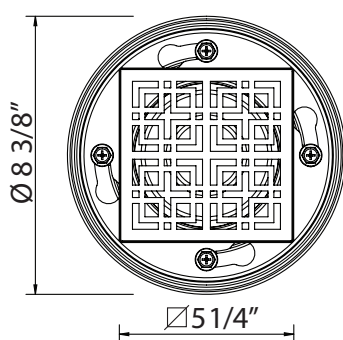

SDCI2-3142 Cast Iron 2" No Hub Drain Kit With 3142 Weave Decorative Cover

	APC	PN	STN
SDCI2-3142	738	997	997

- Accommodates 41 GPM flow rate