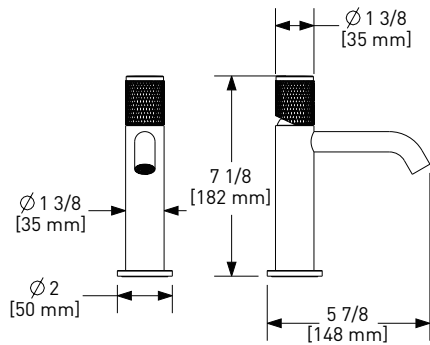

AM01D1 Amahle™ Single Handle Lavatory Faucet

	APC	PN	STN	MB	MBA	AG	ULB
AM01D1IW	848	1145	1145	1145	1145	1272	1272

- 1.2 GPM/4.5 LPM at 60 PSI (WaterSense and CEC compliant)
- 3/8" speedway compression
- Push drain included with faucet