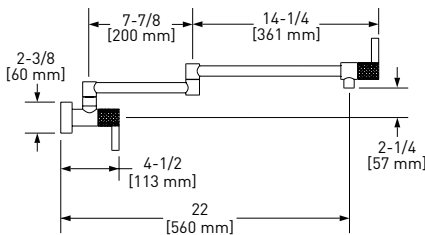

TE62W1 Tenerife™ Pot Filler

	APC	PN	STN	MB	AG	VG
TE62W1LM	2038	2752	2752	2752	3057	3057

- Dual handle shut-offs, one at the wall and one at the outlet
- Folds away when not in use
- 5.5 GPM/20.8 LPM at 60 PSI
- 1/2" female NPT inlet