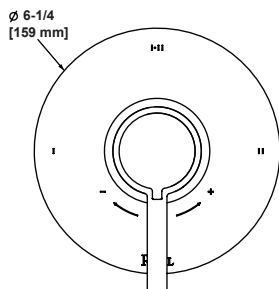

Handle	APC	PN	STN	MB	ULB	TCB
TLB23W1LM	788	1064	1064	1064	1182	1182

- Combines both thermostatic and pressure balance technologies
- "Set it and forget it" temperature control
- 2 dedicated functions and 1 shared function
- Temp. & volume control with diverter at 6.3 GPM/24 LPM at 60 PSI
- Rough-in valve sold separately:
  - —Order R23 rough-in valve: $266
- Extension kits available, 1 1/4" EXT23KIT114 and 3/4" EXT23KIT34