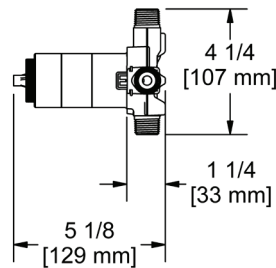

Connection	$
R45	328
R45-EX	328
R45-SPEX	328

- Combines both thermostatic and pressure balance technologies
- Temperature and volume control with diverter
- Up to 5 functions
- 6.3 GPM/24.9 LPM at 60 PSI
- Inlet connections: 1/2" NPT, PEX (SPEX), Expansion Pex (EX)
- Must order TXX45 (shared) or TXX47 (no share) trim
- 1 1/4" R23 extension kit available, order EXT23KIT114: $78
- 3/4" R23 extension kit available, order EXT23KIT34: $48

R105 1/2" Thermostatic Rough-In Valve With Diverter