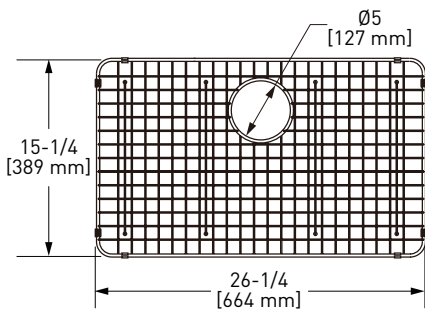

WSGRSS2716 Wire Sink Grid For RSS2716 Kitchen Sink

NEW

	SS
WSGRSS2716	318

- Minimizes scratches and wear on the bottom of the sink by creating a raised working surface