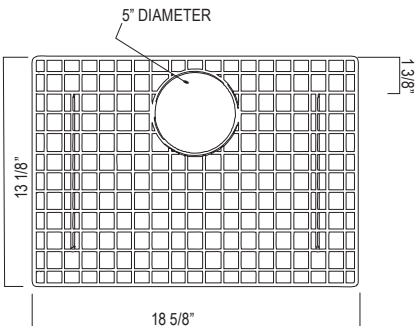

WSG6347 Wire Sink Grid For 6347 Kitchen Or Laundry Sink