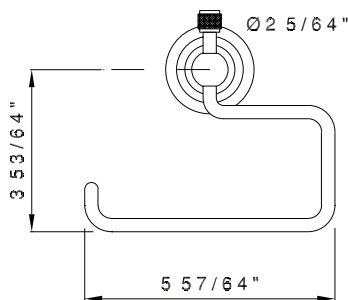

A4912i Campo™ Trim For Volume Control And Diverter

Handle	APC	PN	MB	ULB
A4912IL TO	288	389	389	432
A4912IW TO	288	389	389	432

- Volume control or diverter only
- Rough-in valve sold separately. Select one:
  - —Order R1040R 3/4" volume control rough-in valve: $184
  - —Order R1062BO 4-port, 3-way dedicated diverter rough-in valve: $372