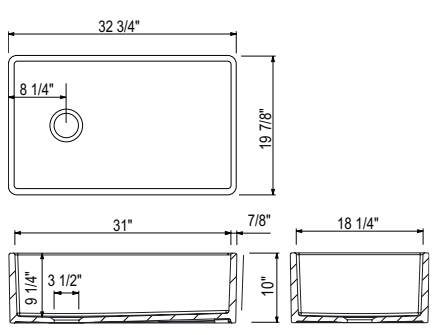

AL3220AF1 Allia™ 32" Fireclay Single Bowl Farmhouse Apron Front Kitchen Sink

	00	68	04	63
AL3220AF1	1748	2048	2048	2048

- Reversible install
- Includes "ROHL" badge
- Due to ±1% dimensions, it is recommended that the cabinet construction is finalized upon receipt of the sink
- 36" (91.44 cm) minimum cabinet size
- For matching wire sink grid, order WSGAL3220