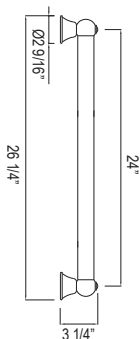

	APC	PN	STN	IB
1277	1138	1537	1537	1707

- Length cannot be cut down
- Grab Bar compliant with Americans with Disabilities Act of 1990 (ADA)
- Ø 13/8" (35mm) slide bar
- Complements Palladian® collection and other transitional designs