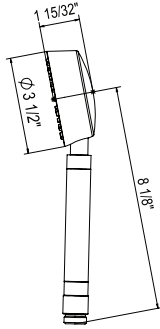

APC	PN	STN	MB	AG
40126HS1	298	403	403	403	447

- 1 function
- 1.8 GPM/6.8 LPM at 80 PSI (WaterSense and CEC compliant)

1150/8 4" 3-Function Handshower