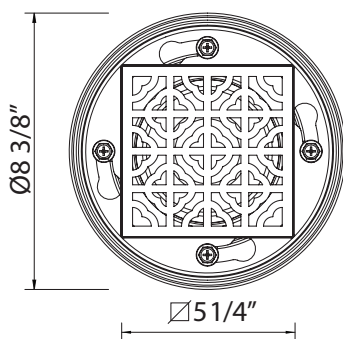

SDPVC2/3-3146 PVC 2" X 3" Drain Kit With 3146 Petal Decorative Cover

	APC	PN	STN	MB	IB	TCB
SDPVC2/3-3146	568	767	767	767	852	852

- Accommodates 41 GPM flow rate