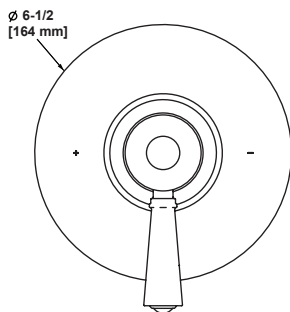

TTN51W1 1/2" Pressure Balance Trim

Handle	APC	PN	STN	MB	AG	ULB	IB	TCB
TTN51W1LM	648	875	875	848	942	972	972	972

- Bottom outlet compatible with diverter tub spout
- 1 function
- Temp. & volume control at 5.8 GPM/22 LPM at 60 PSI
- Rough-in valve sold separately:
  —Order R51 rough-in valve: $184
- Extension kits available, 1 1/4" EXT51KIT114 and 3/4" EXT51KIT34

TTN44W1 (No Share) 1/2" Therm & Pressure Balance Trim With 2 Functions

Handle	APC	PN	STN	MB	AG	ULB	IB	TCB
TTN44W1LM	898	1213	1213	1172	1302	1347	1347	1347

- Combines both thermostatic and pressure balance technologies
- "Set it and forget it" temperature control
- 2 dedicated functions (CEC compliant)
- Temp. & volume control with diverter at 6.3 GPM/24 LPM at 60 PSI
- Rough-in valve sold separately:
  —Order R23 rough-in valve: $266
- Extension kits available, 1 1/4" EXT23KIT114 and 3/4" EXT23KIT34

TTN23W1 (Shared) 1/2" Therm & Pressure Balance Trim With 3 Functions

Handle	APC	PN	STN	MB	AG	ULB	IB	TCB
TTN23W1LM	898	1213	1213	1172	1302	1347	1347	1347

- Combines both thermostatic and pressure balance technologies
- "Set it and forget it" temperature control
- 2 dedicated functions and 1 shared function
- Temp. & volume control with diverter at 6.3 GPM/24 LPM at 60 PSI
- Rough-in valve sold separately:
  —Order R23 rough-in valve: $266
- Extension kits available, 1 1/4" EXT23KIT114 and 3/4" EXT23KIT34

TTN47W1 (No Share) 1/2" Therm & Pressure Balance Trim With 3 Functions

Handle	APC	PN	STN	MB	AG	ULB	IB	TCB
TTN47W1LM	898	1213	1213	1172	1302	1347	1347	1347