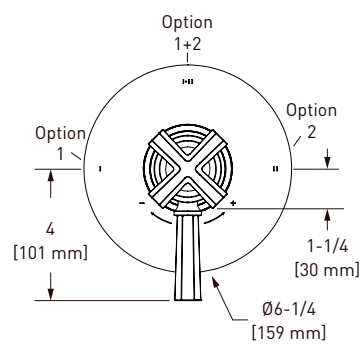

TTN44W1 (No Share) 1/2" Therm & Pressure Balance Trim With 2 Functions

Handle	APC	PN	STN	ULB	IB	TCB
TTN44W1LM	898	1213	1213	1347	1347	1347

- Combines both thermostatic and pressure balance technologies
- "Set it and forget it" temperature control
- 2 dedicated functions (CEC compliant)
- Temp. & volume control with diverter at 6.3 GPM/24 LPM at 60 PSI
- Rough-in valve sold separately:
  —Order R23 rough-in valve: $266
- Extension kits available, 1 1/4" EXT23KIT114 and 3/4" EXT23KIT34

TSG23W1 San Giovanni™ 1/2" Therm & Pressure Balance Trim With 3 Functions

NEW

Handle	APC	PN	STN	AG	ULB
TSG23W1LM	828	1118	1118	1242	1242

- Available Spring 2026
- Combines both thermostatic and pressure balance technologies
- "Set it and forget it" temperature control
- 2 dedicated functions and 1 shared function
- Temp. & volume control with diverter at 6.3 GPM/24 LPM at 60 PSI
- Rough-in valve sold separately:
  —Order R23 rough-in valve: $266
- Extension kits available, 1 1/4" EXT23KIT114 and 3/4" EXT23KIT34

TTN23W1 (Shared) 1/2" Therm & Pressure Balance Trim With 3 Functions

Handle	APC	PN	STN	ULB	IB	TCB
TTN23W1LM	898	1213	1213	1347	1347	1347

- Combines both thermostatic and pressure balance technologies
- "Set it and forget it" temperature control
- 2 dedicated functions and 1 shared function
- Temp. & volume control with diverter at 6.3 GPM/24 LPM at 60 PSI
- Rough-in valve sold separately:
  —Order R23 rough-in valve: $266
- Extension kits available, 1 1/4" EXT23KIT114 and 3/4" EXT23KIT34

TSG47W1 San Giovanni™ 1/2" Therm & Pressure Balance Trim With 3 Functions

NEW

Handle	APC	PN	STN	AG	ULB
TSG47W1LM	898	1213	1213	1347	1347