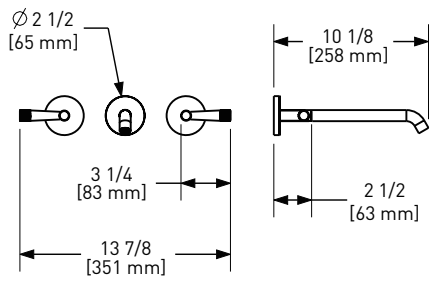

TAM06W3 Amahle™ Wall Mount Tub Filler Trim With C-Spout

	APC	PN	STN	MB	MBA	AG	ULB
TAM06W3IW	1138	1537	1537	1537	1537	1707	1707
TAM06W3LM	1138	1537	1537	1537	—	1707	1707
TAM06W3XM	1138	1537	1537	1537	—	1707	1707

- 10 GPM/38 LPM at 60 PSI
- Rough-in valve sold separately:
  —Order RHO8WM wall rough-in valve : $328