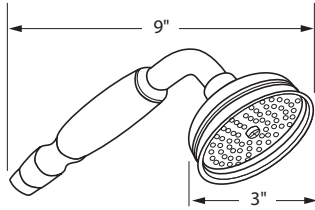

1101/8E 3" Single Function Handshower

	APC	PN	STN	MB	ULB	IB	TCB
1101/8E	298	403	403	403	447	447	447

- Metal handshower handle
- 1 function
- 1.8 GPM/6.8 LPM at 80 PSI (WaterSense and CEC compliant)
- Metal Construction

40126HS1 4" Single Function Handshower