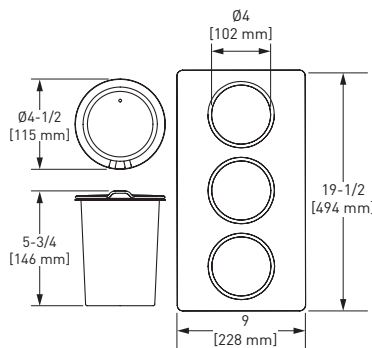

GRNSHBRDKIT1 Accessories Board With Cups For Workstation Sinks

NEW

GRNSHBRDKIT1	$	204

- Includes board, one utensil cup and two garnish cups
- Compatible with Allia™ ALUM3319WS, ALUM3019WS and Culinario™ RUWUM3019WS, RUWUM3319WS, RUWUM3619WS, RUWUM4019WS, RUWAF3020WS, RUWAF3320WS, RUWUM5019WS