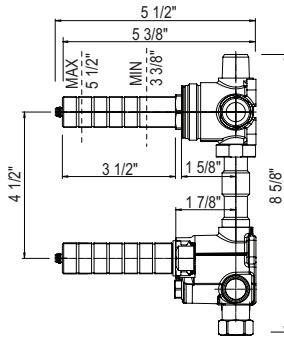

$
R1051BV	543
R1052BD	543
R1053BD	597
R1055BD	597

- Temperature control with diverter (R1051BV – temperature and volume control w/out diverter)
- R1051BV – 1 function, R1052BD – 2 function, R1053BD – 3 function (dedicated), R1055BD – 5 function (shared)
- R1051BV, R1052BD, R1053BD – CEC Compliant
- 6.5 GPM/24.6 LPM at 60 PSI
- 1/2" male NPT inlet
- Must order trim to complete

1005N 3/4" Thermostatic Rough-In Valve