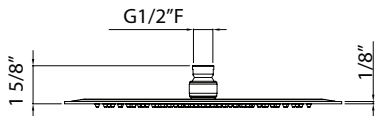

SLM03 12" Rain Showerhead

	APC	PN	STN	MB
SLM03	908	1226	1226	1226

- 1 function
- 1.8 GPM/6.8 LPM at 60 PSI (CEC compliant)
- Optional false ceiling installation kit available, order KIT00006NPT:$244
- Metal Construction