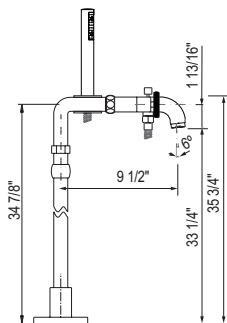

APC

PN

STN

MB

MBU

ULB

TCB

EIRENE

ACQUI

AMAHLE

APADANA

APOTHECARY

ARCANA

CAMPO

ECLISSI

GRACELINE