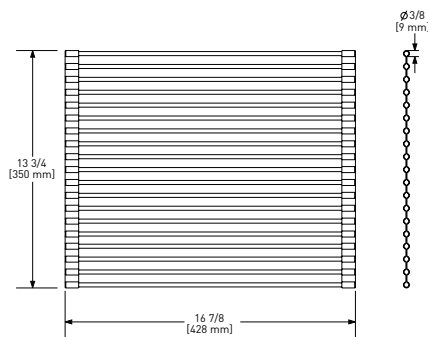

SR-3019S Drying Rack For Undermount Workstation Sinks

SR-3019S	SS	79

- Compatible with Allia™ ALUM3319WS, ALUM3019WS and Culinario™ RUWUM3019WS, RUWUM3319WS, RUWUM3619WS, RUWUM4019WS, RUWUM5019WS