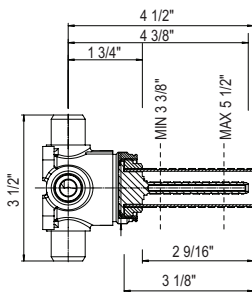

300073RHL00 Eclissi™ Wall Mount Rough-in Valve

300073RHL00	\$ 265
-------------	--------

- Hot side is always counterclockwise opening and cold side is always clockwise opening
- Must order trim to complete