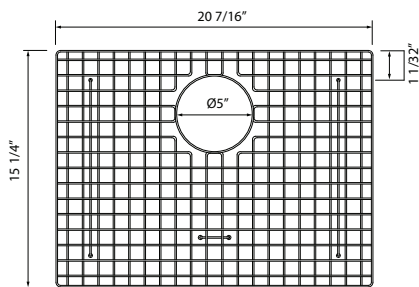

WSGRSS2115 Wire Sink Grid For RSS2115 Kitchen Or Laundry Sink

	SS
WSGRSS2115	387

- Minimizes scratches and wear on the bottom of the sink by creating a raised working surface