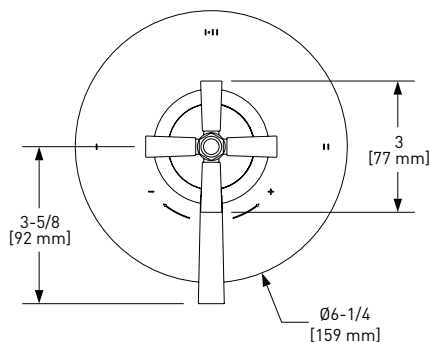

TMD23W1 (Shared) Modelle™ 1/2" Therm & Pressure Balance Trim With 3 Functions

	APC	PN	STN	MB	AG	ULB
TMD23W1LM	898	1213	1213	1213	1347	1347

- Combines both thermostatic and pressure balance technologies
- "Set it and forget it" temperature control
- 2 dedicated functions and 1 shared function
- Temp. & volume control with diverter at 6.3 GPM/24 LPM at 60 PSI
- Rough-in valve sold separately:
  - —Order R23 rough-in valve: $266
- Extension kits available, 1 1/4" EXT23KIT114 and 3/4" EXT23KIT34