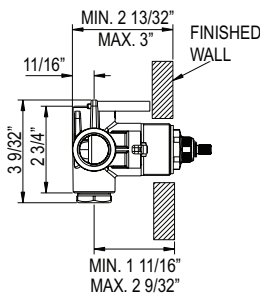

$
1005N	441

- Temperature control only
- 12 GPM/45.4 LPM at 60 PSI
- 3/4" female NPT inlet
- Must order trim to complete
- Must add volume control R1040R: $184