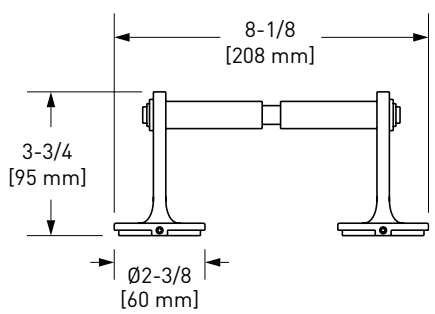

MD25WTP Modelle™ Toilet Paper Holder

	APC	PN	STN	MB	AG	ULB
MD25WTP	468	632	632	632	702	702

- There's no need to compromise on design in this essential space
- Accommodates oversized toilet paper rolls

MD25WRH Modelle™ Robe Hook