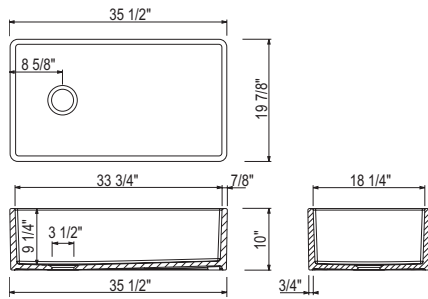

AL3620AF1 Allia™ 36" Fireclay Single Bowl Farmhouse Apron Front Kitchen Sink

AL3620AF1	00	68	04	63
	1878	2178	2178	2178

- Reversible install
- Includes "ROHL" badge
- Due to ±1% dimensions, it is recommended that the cabinet construction is finalized upon receipt of the sink
- 39" (99.06 cm) minimum cabinet size
- For matching wire sink grid, order WSGAL3620