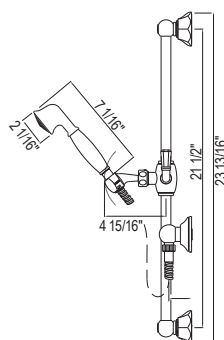

1301E Handshower Set With 22" Slide Bar and Single Function Handshower

	APC	PN	STN	ULB	IB	TCB
1301E	1048	1415	1415	1572	1572	1572

- Metal insert on 1301E cross handle and handshowers
- 1101/8E single-function handshower
- 59" (150 cm) shower hose
- 1.8 GPM/6.8 LPM at 80 PSI (WaterSense and CEC compliant)
- Ø 3/4" (19mm) slide bar

1300E Handshower Set With 22" Slide Bar and Single Function Handshower

	APC	PN	STN	ULB	IB	TCB
1300E	1048	1415	1415	1572	1572	1572

- White accent insert on 1300E cross handle and handshowers
- 1100/8E single-function handshower
- 59" (150 cm) shower hose
- 1.8 GPM/6.8 LPM at 80 PSI (WaterSense and CEC compliant)
- Ø 3/4" (19mm) slide bar

1310 Handshower Set With 22" Slide Bar and 3-Function Handshower

	APC	PN	STN	IB	TCB
1310	1218	1645	1645	1827	1827

- 1150/8 3-function handshower
- 59" (150 cm) shower hose
- 1.8 GPM/6.8 LPM at 60 PSI (CEC compliant)
- Ø 3/4" (19mm) slide bar

1311 Handshower Set With 22" Slide Bar and 3-Function Handshower

	APC	PN	STN	ULB	IB	TCB
1311	1218	1645	1645	1827	1827	1827

- 1151/8 3-function handshower
- 59" (150 cm) shower hose
- 1.8 GPM/6.8 LPM at 60 PSI (CEC compliant)
- Ø 3/4" (19mm) slide bar

1330 Handshower Set With 24" Slide Bar and Single Function Handshower

	APC	PN	STN	ULB	IB	TCB
1330	1498	2023	2023	2247	2247	2247

- 1105/8 single-function handshower
- 59" (150 cm) shower hose
- 1.8 GPM/6.8 LPM at 80 PSI (WaterSense and CEC compliant)
- Ø 23/32" (18mm) slide bar
- Complements Palladian® collection and other transitional designs