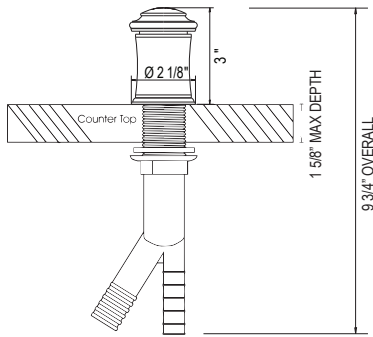

AG700 Air Gap

	APC	PN	STN	MB	AG	VG	IB	TCB
AG700	228	308	308	308	342	342	342	342

- Prevents contaminated sink water from entering the dishwasher