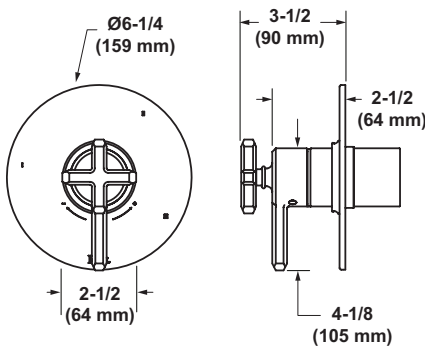

TAP47W1 (No Share) Apothecary™ 1/2" Therm & Pressure Balance Trim With 3 Functions

Handle	APC	PN	STN	MB	AG	ULB
TAP47W1LM	948	1280	1280	1280	1422	1422

- Combines both thermostatic and pressure balance technologies
- "Set it and forget it" temperature control
- 3 dedicated functions (CEC compliant)
- Temp. & volume control with diverter at 5 GPM/19 LPM at 60 PSI
- Rough-in valve sold separately:
  - —Order R45 rough-in valve: $328
- Extension kits available, 1 1/4" EXT23KIT114 and 3/4" EXT23KIT34