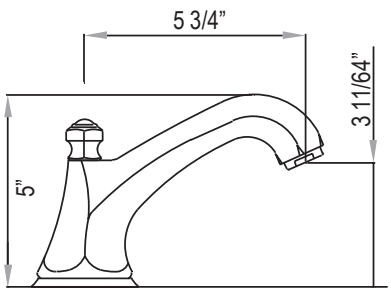

A1908 Palladian® Widespread Lavatory Faucet With Low Spout

Handle	APC	PN	STN	IB
A1908LM -2	1338	1807	1807	2007

- 1.2 GPM/4.5 LPM at 60 PSI (WaterSense and CEC compliant)
- 1/2" male NPT inlet
- Lift rod drain assembly included with faucet