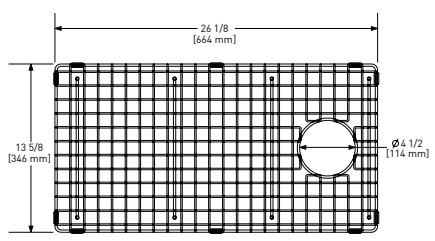

WSGALUM3019WS Wire Sink Grid for ALUM3019WS Kitchen Sink

	WH	BS	SS
WSGALUM3019WS	298	298	298

- Biscuit (BS) finish coordinates with Allia Fireclay Pergame (68) sinks. Stainless Steel (SS) and White (WH) finishes also available.
- Minimizes scratches and wear on the bottom of the sink by creating a raised working surface