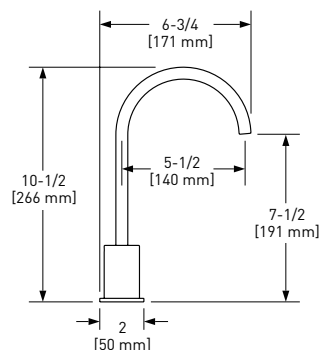

CP70D1 Campo™ Filter Kitchen Faucet

	APC	PN	STN	MB	ULB	TCB
CP70D1LM	561	758	758	758	842	842

- May be used with HRK-2000 inline filter system
- Not suitable for reverse osmosis systems or instant hot systems
- 0.5 GPM/1.9 LPM at 60 PSI (CEC compliant)
- 1/4" compression