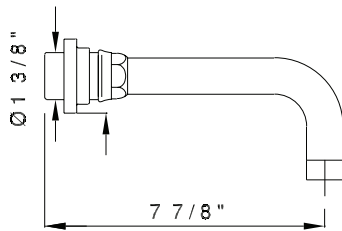

APC	PN	STN	ULB	TCB
A2303	328	443	443	492	492

- 1/2" female NPT inlet
- Metal Construction

TE16W1 Tenerife™ Wall Mount Tub Spout