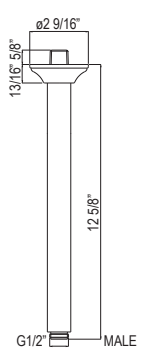

1505/12 13" Ceiling Mount Shower Arm

	APC	PN	STN	MB	AG	ULB	IB	TCB
1505/12	288	389	389	389	432	432	432	432

- Comes with three escutcheon flanges
- Choose the one that best fits your design, recycle the others
- 1/2" male outlet; 1/2" male NPT inlet