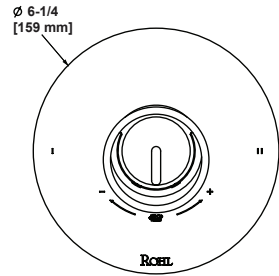

TEC51W1 Eclissi™ 1/2" Pressure Balance Trim

Handle	APC	STN	MB	PCB	PCG	PCN
TEC51W1IW	588	794	794	588	588	588

Handle	MBC	MBN	SNB	SNC	SNG	MBG
TEC51W1IW	794	794	794	794	794	794

- Bottom outlet compatible with diverter tub spout
- 1 function
- Temp. & volume control at 5.8 GPM/22 LPM at 60 PSI
- Rough-in valve sold separately:
  - —Order R51 rough-in valve: $184
- Extension kits available, 1 1/4" EXT51KIT114 and 3/4" EXT51KIT34

TEC44W1 (No Share) Eclissi™ 1/2" Therm & Pressure Balance Trim With 2 Functions

Handle	APC	STN	MB	PCB	PCG	PCN
TEC44W1IW	848	1145	1145	848	848	848

Handle	MBC	MBN	SNB	SNC	SNG	MBG
TEC44W1IW	1145	1145	1145	1145	1145	1145

- Combines both thermostatic and pressure balance technologies
- "Set it and forget it" temperature control
- 2 dedicated functions (CEC compliant)
- Temp. & volume control with diverter at 6.3 GPM/24 LPM at 60 PSI
- Rough-in valve sold separately:
  - —Order R23 rough-in valve: $266
- Extension kits available, 1 1/4" EXT23KIT114 and 3/4" EXT23KIT34

TEC23W1 (Shared) Eclissi™ 1/2" Therm & Pressure Balance Trim With 3 Functions

Handle	APC	STN	MB	PCB	PCG	PCN
TEC23W1IW	848	1145	1145	848	848	848

Handle	MBC	MBN	SNB	SNC	SNG	MBG
TEC23W1IW	1145	1145	1145	1145	1145	1145

- "Set it and forget it" temperature control
- 2 dedicated functions and 1 shared function
- Temp. & volume control with diverter at 6.3 GPM/24 LPM at 60 PSI
- Rough-in valve sold separately:
  - —Order R23 rough-in valve: $266
- Extension kits available, 1 1/4" EXT23KIT114 and 3/4" EXT23KIT34

TEC47W1 (No Share) Eclissi™ 1/2" Therm & Pressure Balance Trim With 3 Functions

Handle	APC	STN	MB	PCB	PCG	PCN
TEC47W1IW	848	1145	1145	848	848	848

Handle	MBC	MBN	SNB	SNC	SNG	MBG
TEC47W1IW	1145	1145	1145	1145	1145	1145