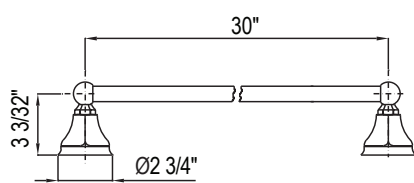

A6886/18 Palladian® 18" Towel Bar

	APC	PN	STN	IB
A6886/18	688	929	929	1032

- Length can be cut down

A6886/24 Palladian® 24" Towel Bar

	APC	PN	STN	IB
A6886/24	708	956	956	1062

- Length can be cut down

A6886/30 Palladian® 30" Towel Bar