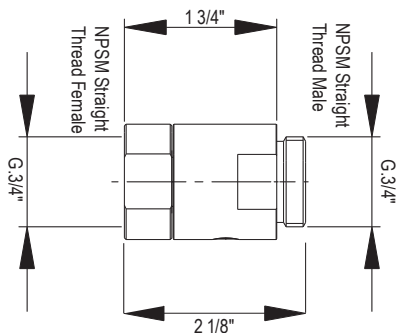

ZA1038402 Floor Pillar Unions With Shut-Off Valves