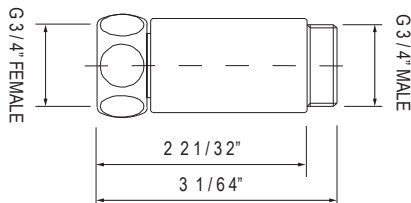

APC	PN	STN	ULB	IB	TCB
C5574EXT	228	304	304	337	337	337

- 3/4" female G inlet; 3/4" male G outlet
- Allow for an extra 2 5/8" (6.67 cm) in length. This may affect your rough-in dimensions.