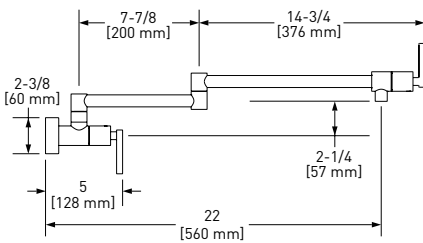

LB62W1 Lombardia® Pot Filler

	APC	PN	STN	MB	ULB
LB62W1LM	2038	2752	2752	2752	3057

- Dual handle shut-offs, one at the wall and one at the outlet
- Folds away when not in use
- 5.5 GPM/20.8 LPM at 60 PSI
- 1/2" female NPT inlet