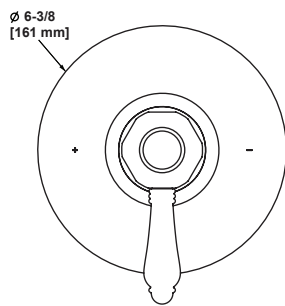

TTD51W1 1/2" Pressure Balance Trim