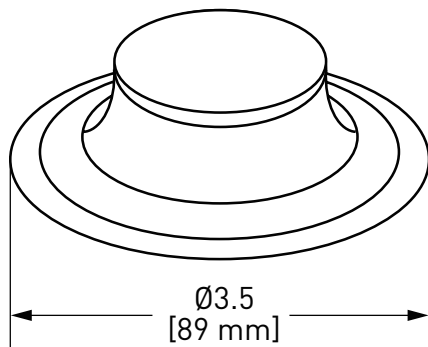

744 Disposal Stopper

	WH	APC	PN	STN	MB	BKS
744	188	188	254	254	254	282
	AG	VG	ULB	IB	TCB	
744	282	282	282	282	282	

- For use with ISE10082 and 744 disposal flange
- Fits standard 3 1/2" diameter drain openings