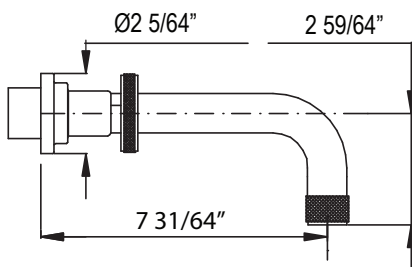

A3307 Campo™ Wall Mount Lavatory Faucet Trim

Handle	APC	PN	MB	ULB
A3307IL TO-2	898	1213	1213	1347
A3307IW TO-2	898	1213	1213	1347

- 51/64" (2.02 cm) extension piece is C5590, must order two pieces to extend both hot and cold valves: $95
- 1.2 GPM/4.5 LPM at 60 PSI (WaterSense and CEC compliant)
- Plumber to provide 1/2" male nipple T-fitting for spout installation
- Rough-in valve sold separately. Select one:
  - —Order A5039L wall rough-in valves (set of 2) for lever handles: $223
  - —Order A5039X wall rough-in valves (set of 2) for cross handles: $223
- Drain sold separately, see Lavatory Drain tab for pricing.

SEE LAVATORY DRAINS TAB FOR PRICING