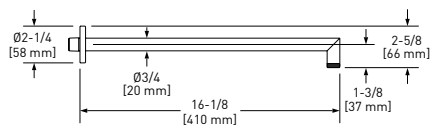

1455/16 16" Wall Mount Shower Arm

	APC	PN	STN	MB	AG	ULB	IB	TCB
1455/16	338	457	457	457	507	507	507	507

- Comes with three escutcheon flanges
- Choose the one that best fits your design, recycle the others
- 1/2" male outlet; 1/2" male NPT inlet