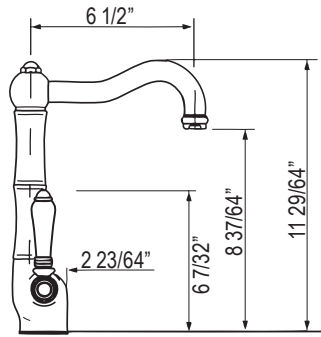

A1680 Acqui® Two Handle Bar/Food Prep Kitchen Faucet

Handle	APC	PN	STN	ULB	IB	TCB
A1680LM_-2	1318	1780	1780	1977	1977	1977
A1680LP_-2	1318	1780	1780	—	1977	1977

- Single-spray functionality
- 1.5 GPM/5.69 LPM at 60 PSI (CEC compliant)
- 1/2" female NPT inlet
- 4" (10.16 cm) deep deck extension kit, order part # C7555EXT: $36

A1451 Pot Filler

Handle	APC	PN	STN	ULB	IB	TCB
A1451LM_-2	1498	2023	2023	2247	2247	2247
A1451LP_-2	1498	2023	2023	2247	2247	2247
A1451XM_-2	1498	2023	2023	2247	2247	2247

- Dual handle shut-offs, one at the wall and one at the outlet
- Folds away when not in use
- 1.5 GPM/5.69 LPM at 60 PSI
- 1/2" female NPT inlet

AKIT1635 Acqui® Filter Kitchen Faucet Kit

Handle	APC	PN	STN	ULB	IB	TCB
AKIT1635LM_-2	1287	1486	1486	1571	1571	1571

- Top of the line 0.2-micron ceramic filter and active carbon material
- Yields reduced PFA's, lead, heavy metals, bacteria, foul taste and odor
- 0.5 GPM/1.9 LPM at 60 PSI (CEC compliant)
- 1/4" compression
- Includes HRK-2000 filtration system

AKIT1435 Acqui® Filter Kitchen Faucet Kit

Handle	APC	PN	STN	ULB	IB	TCB
AKIT1435LM_-2	1347	1567	1567	1661	1661	1661
AKIT1435LP_-2	1347	1567	1567	—	1661	1661
AKIT1435XM_-2	1347	1567	1567	—	1661	1661

- Top of the line 0.2-micron ceramic filter and active carbon material
- Yields reduced PFA's, lead, heavy metals, bacteria, foul taste and odor
- 0.5 GPM/1.9 LPM at 60 PSI (CEC compliant)
- 1/4" compression
- Includes HRK-2000 filtration system

A1435 Acqui® Filter Kitchen Faucet

Handle	APC	PN	STN	ULB	IB	TCB
A1435LM_-2	628	848	848	942	942	942
A1435LP_-2	628	848	848	—	942	942
A1435XM_-2	628	848	848	942	942	942

- May be used with HRK-2000 inline filter system
- Not suitable for reverse osmosis systems or instant hot systems
- 0.5 GPM/1.9 LPM at 60 PSI (CEC compliant)
- 1/4" compression