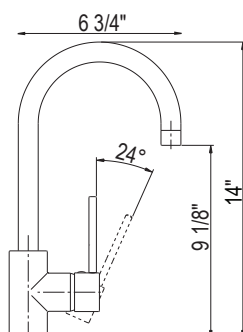

LS53 Pirellone™ Bar/Food Prep Kitchen Faucet

Handle	APC	PN	STN	MB
LS53L- -2	1038	1402	1402	1402

- Single-spray functionality
- 1.8 GPM/6.8 LPM at 60 PSI (CEC compliant)
- 3/8" speedway compression
- Requires 2 1/2" (6.35 cm) clearance from backsplash