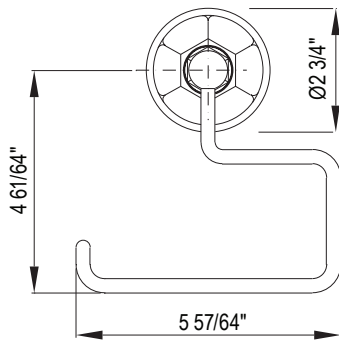

A4812 Palladian® Trim For Volume Control And Diverter

Handle	APC	PN	STN	IB
A4812LM_ _TO	588	794	794	882

- Volume control or diverter only
- Rough-in valve sold separately. Select one:
  — Order R1040R 3/4" volume control rough-in valve: $184
  — Order R1062BO 4-port, 3-way dedicated diverter rough-in valve: $372

A6892 Palladian® Toilet Paper Holder

	APC	PN	STN	IB
A6892_ _	568	767	767	852

- There's no need to compromise on design in this essential space
- Accommodates oversized toilet paper rolls