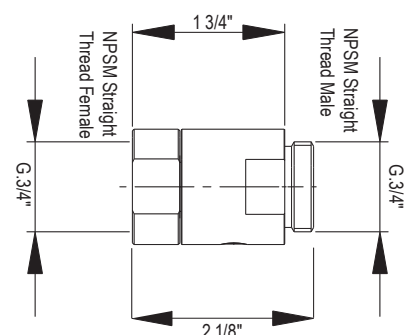

ZA1038402 Floor Pillar Unions With Shut-Off Valves

	APC	STN	PN	TCB
ZA1038402I-	278	—	—	—
ZA1038402A-	—	376	—	—
ZA1038402B-	—	—	376	—
ZA1038402V-	—	—	—	417

- Fits ZA386 floor pillar legs