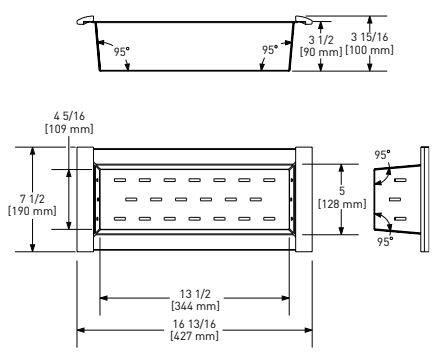

COL01 Colander For Undermount Workstation Sinks

COL01 SS 86

- Compatible with Allia™ ALUM3319WS, ALUM3019WS and Culinario™ RUWUM3019WS, RUWUM3319WS, RUWUM3619WS, RUWUM4019WS, RUWUM5019WS