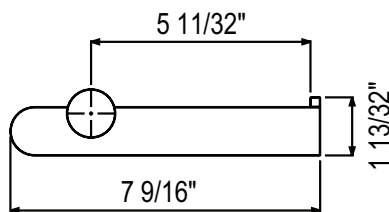

EC25WTP Eclissi™ Toilet Paper Holder

	APC	STN	MB
EC25WTP	268	362	362

- There's no need to compromise on design in this essential space
- Accommodates oversized toilet paper rolls