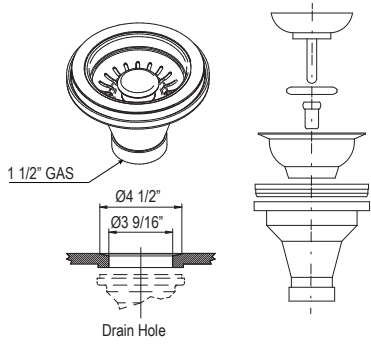

736 Basket Strainer