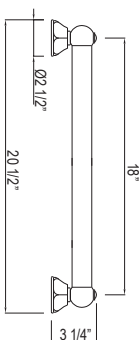

1277 18" Grab Bar

	APC	PN	STN	IB
1277	1138	1537	1537	1707

- Length cannot be cut down
- Grab Bar compliant with Americans with Disabilities Act of 1990 (ADA)
- Ø 13/8" (35mm) slide bar
- Complements Palladian® collection and other transitional designs