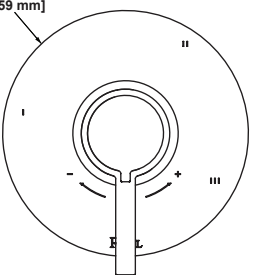

- Combines both thermostatic and pressure balance technologies
- "Set it and forget it" temperature control
- 3 dedicated functions (CEC compliant)
- Temp. & volume control with diverter at 5 GPM/19 LPM at 60 PSI
- Rough-in valve sold separately:
  - —Order R45 rough-in valve: $328
- Extension kits available, 1 1/4" EXT23KIT114 and 3/4" EXT23KIT34

Ø 6-1/4
[159 mm]