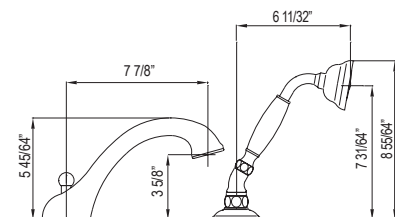

A1464 Acqui® 4-Hole Deck Mount Tub Filler

Handle	APC	PN	STN	ULB	IB	TCB
A1464LM	2188	2954	2954	3282	3282	3282
A1464LP	2188	2954	2954	3282	3282	3282
A1464XM	2188	2954	2954	3282	3282	3282

- Single-function anti-calcium handshower at 1.8 GPM/6.8 LPM at 60 PSI (CEC Compliant)
- 9 GPM/34 LPM at 60 PSI
- 3/4" male NPT inlet
- No additional rough-in valve required to install