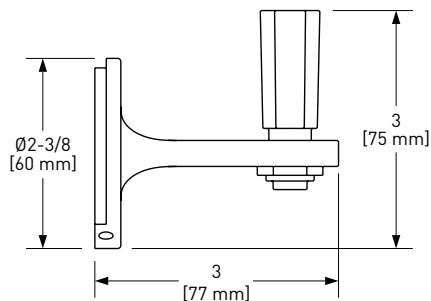

MD25WTP Modelle™ Toilet Paper Holder

	APC	PN	STN	MB	AG	ULB
MD25WTP	468	632	632	632	702	702

- There's no need to compromise on design in this essential space
- Accommodates oversized toilet paper rolls

MD25WRH Modelle™ Robe Hook