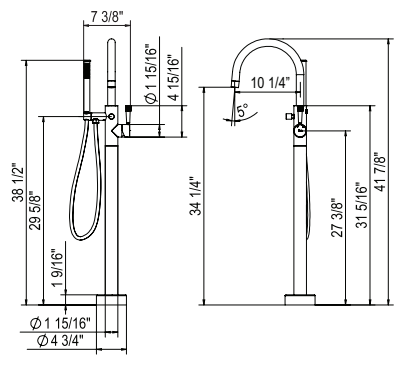

TMB06HF1 Knurled Single Hole Floor Mount Tub Filler Trim

Handle	APC	PN	STN	MB	AG	ULB
TMB06HF1LM	3518	4750	4750	4750	5277	5277

- Single-function anti-calcium handshower at 1.8 GPM/6.8 LPM at 60 PSI (CEC Compliant)
- 12 GPM/45.4 LPM at 60 PSI
- Rough-in valve sold separately:
  —Order RHO506F1 rough-in valve : $746
- Remote thermostatic valve may be needed; verify local code requirements