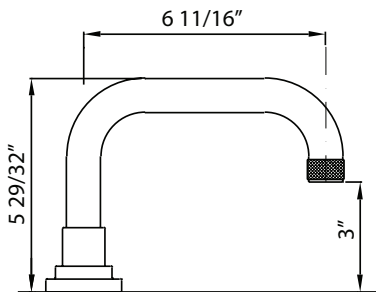

A3318 Campo™ Widespread Lavatory Faucet With U-Spout

Handle	APC	PN	MB	MBU	ULB
A3318IL -2	1068	1442	1442	1442	1602
A3318IW -2	1068	1442	1442	1442	1602

- 1.2 GPM/4.5 LPM at 60 PSI (WaterSense and CEC compliant)
- 1/2" male NPT inlet
- Lift rod drain assembly included with faucet