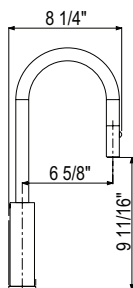

APC	PN	STN	MB
EC65D1	998	1348	1348	1348

- Handle required and sold separately. See EC81IW handle for finish options
- Dual-spray functionality with stream and spray settings
- 1.8 GPM/6.8 LPM at 60 PSI (CEC compliant)
- 9/16" speedway compression
- Requires 2 1/2" (6.35 cm) clearance from backsplash

EC60D1 Eclissi™ Bar/Food Prep Kitchen Faucet With U-Spout - Less Handle