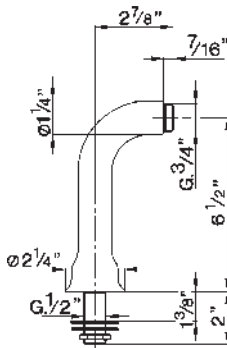

APC	PN	STN	IB	TCB
AR00380-	798	1078	1078	1197	1197

- 1/2" female NPT inlet
- Order C5574EXT for use with A1401, A1901, A2701

C5574EXT Union Adaptors