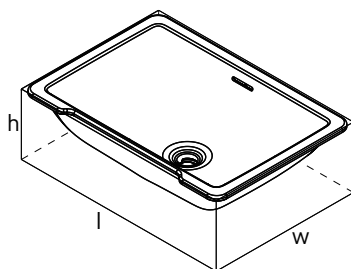

l = 570mm/22¹/₂"
w = 398mm/15⁵/₈"
h = 178mm/7"

ERUB2216RT Eirene™ 22" x 16" Undermount Rectangular Lavatory Sink