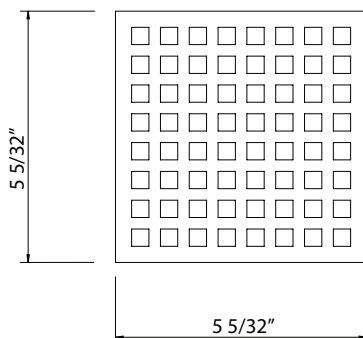

DC3143 Matrix Decorative Drain Cover

	APC	PN	STN	MB	AG	ULB	IB	TCB
DC3143	308	416	416	416	462	462	462	462

- To complete set, select from one of the below:
  - —ROHL Drain Body Kits, including throat assembly: SDCI2, SDABS2/3, SDPVC2/3
  - —Customer supplied drain body* and ROHL Drain Throat Assembly: DT105CI3, DT123ABS3, DT122ABS2
- * Refer to third party drain body specification sheet for appropriate size