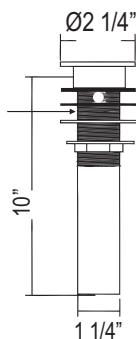

6442 Lavatory Grid Drain Without Overflow

	APC	PN	STN	EG	ULB	IB	EB	TCB
6442	328	443	443	492	492	492	492	492

- 10" tailpiece
- Fits 1 3/4" standard drain

7444 Lavatory Grid Drain With Overflow

	APC	PN	STN	EG	IB	EB	TCB
7444	328	443	443	492	492	492	492

- 10" tailpiece
- Fits 1 3/4" standard drain