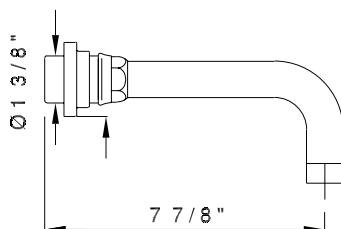

A2303 San Giovanni™ Wall Mount Tub Spout

	APC	PN	STN	ULB	TCB
A2303	328	443	443	492	492

- 1/2" female NPT inlet
- Metal Construction