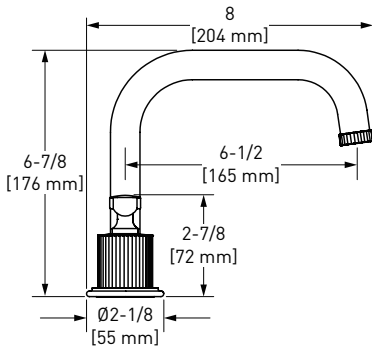

AD09D3 Apadana™ Widespread Lavatory Faucet With U-Spout

NEW

APC	APC	PN	STN	MB	AG
AD09D3LM	1138	1537	1537	1537	1707
AD09D3LR	1138	1537	1537	1537	1707

- Available Summer 2026
- 1.2 GPM/4.5 LPM at 60 PSI (WaterSense and CEC compliant)
- 3/8" speedway compression
- Push drain included with faucet