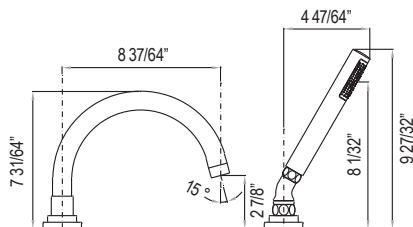

A2214 Lombardia® 5-Hole Deck Mount Tub Filler With C-Spout

Handle	APC	PN	STN	MB	ULB	TCB
A2214LM	2388	3224	3224	3224	3582	3582
A2214XM	2308	3116	3116	3134	3462	3462

- Single-function anti-calcium handshower at 1.8 GPM/6.8 LPM at 60 PSI (CEC Compliant)
- 4 GPM/15.2 LPM at 60 PSI
- 1/2" female NPT inlet
- No additional rough-in valve required to install