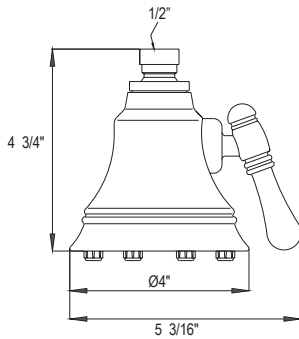

TCB
LIVING
FINISH

MB0190 3" Multi-Function Showerhead

	APC	PN	STN	MB	ULB	TCB
MB0190	468	632	632	632	702	702

- Complements Graceline® collection and other transitional designs
- Adjustable dial allows for infinite number of spray settings
- 1.8 GPM/6.8 LPM at 80 PSI (WaterSense and CEC compliant)
- Metal Construction