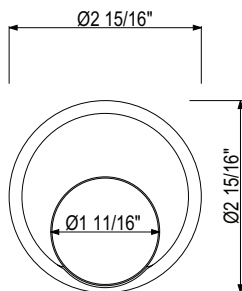

Handle	APC	PCP	PCN	PCB	PCG	PCW
EC81IWPC	127	127	127	127	127	127
Handle	PNC	PN	PNN	PNB	PNG	PNW
EC81IWPN	127	127	127	127	127	127
Handle	SNC	SNP	STN	SNB	SNG	SNW
EC81IWST	127	127	127	127	127	127
Handle	MBC	MBP	MBN	MB	MBG	MBW
EC81IWMB	127	127	127	127	127	127

- Required to complete Eclissi™ kitchen faucet