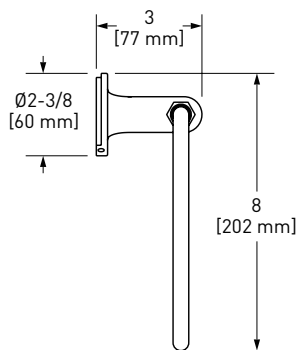

MD25WTR Modelle™ Towel Ring

	APC	PN	STN	MB	AG	ULB
MD25WTR	348	470	470	470	522	522

- Elegantly display hand towels in a coordinated fashion with other accessories