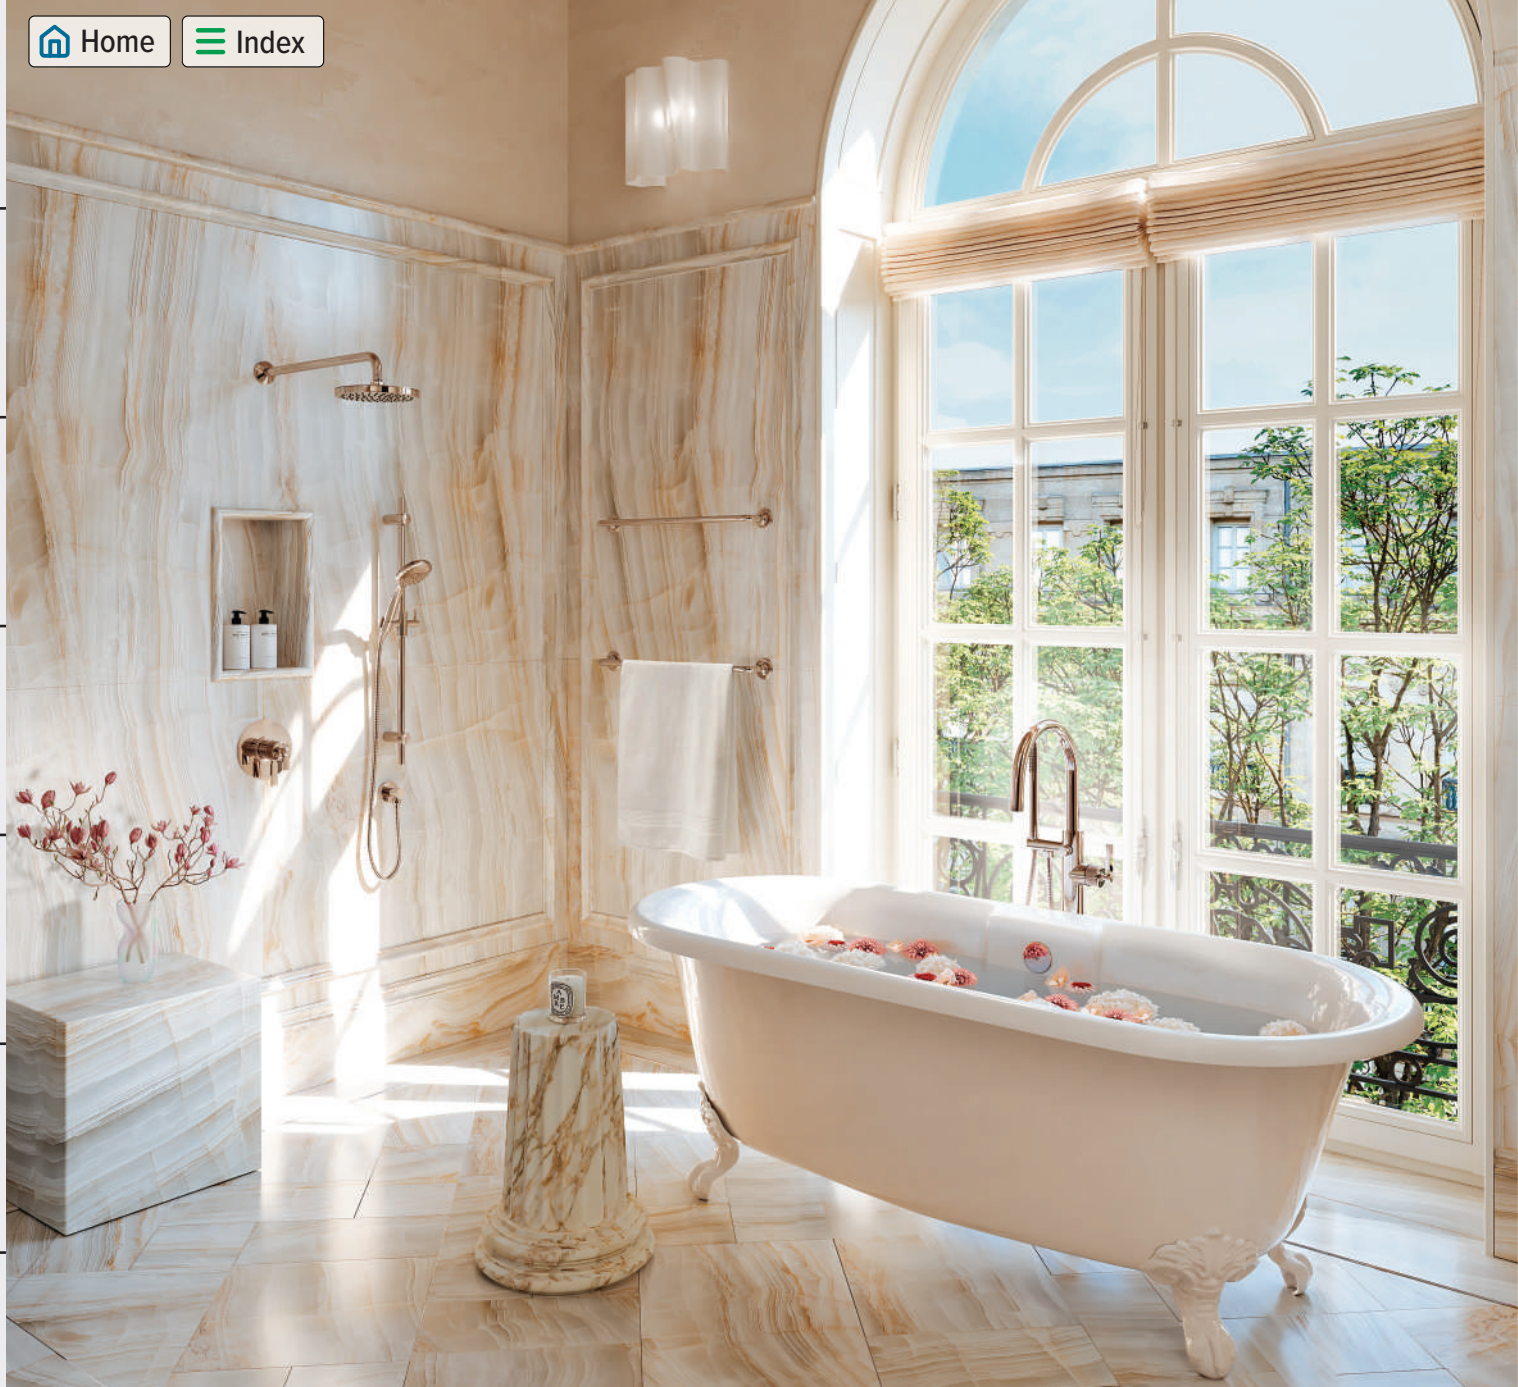

CARE & MAINTENANCE

TERMS

SHOWER

ROHL® brings the spa experience home with an exclusive and complete shower offering. Showerheads that deliver a decadent deluge. Handshowers and body sprays immerse the body in soothing rejuvenation. We offer a variety of grab bars for the bathroom and shower which meet all ADA standards for accessible design. Customers can select designs to achieve the aesthetics and performance they desire.