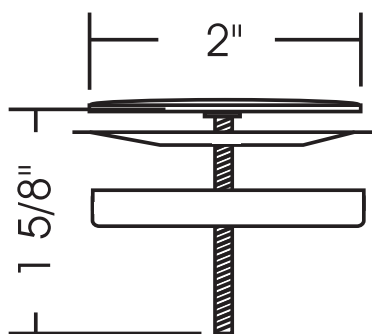

SHC-1 Sink Hole Cover

	WH	APC	PN	STN	MB	BK
SHC-1	30	28	40	40	40	40
	EG	AG	VG	IB	EB	
SHC-1	44	44	44	44	44	

- 2" diameter to cover existing sink holes
- Stainless Steel construction