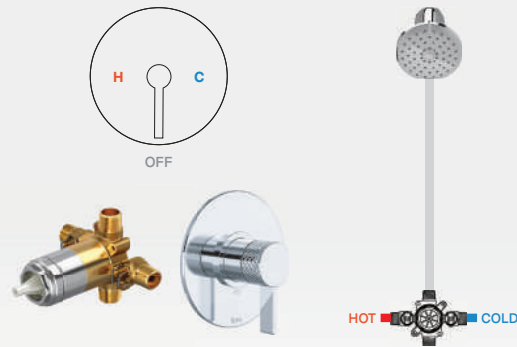

1/2" THERMOSTATIC AND PRESSURE BALANCE

R23 | Simple Spa — 3 Functions

- 6.3 GPM
- 2 dedicated functions and 1 shared function
- Temperature and volume control with diverter
- Separate handle allows for "set it and forget it" temperature control
- Combines both thermostatic and pressure balance technologies
- Extension kit available and sold separately
- Available inlet connections: 1/2" NPT, PEX (SPEX), Expansion Pex (EX)
- Must purchase trim TXX23 separately