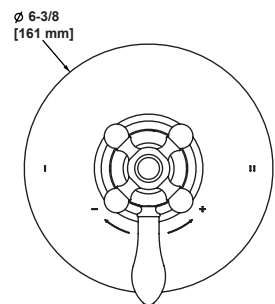

AR00380 Deck Unions

	APC	PN	STN	IB	TCB
AR00380-	798	1078	1078	1197	1197

- 1/2" female NPT inlet
- Order C5574EXT for use with A1401, A1901, A2701

ZA1038402 Floor Pillar Unions With Shut-Off Valves

	APC	STN	PN	TCB
ZA10384021-	278	—	—	—
ZA1038402A-	—	376	—	—
ZA1038402B-	—	—	376	—
ZA1038402V-	—	—	—	417

- Fits ZA386 floor pillar legs

ZA386 Floor Pillar Unions

	APC	PN	STN	IB	TCB
ZA386-	1528	2063	2063	2292	2292

- Cannot be cut down
- 1/2" female NPT inlet
- Extra horizontal reach union adaptors available, order C5574EXT
- Optional support bracket or stanchion not included with floor legs, order separately as ZZ940830 with finish

TAC51W1 Arcana™ 1/2" Pressure Balance Trim

Handle	APC	PN	STN	IB	TCB
TAC51W1LM	568	767	767	852	852

- Bottom outlet compatible with diverter tub spout
- 1 function
- Temp. & volume control at 5.8 GPM/22 LPM at 60 PSI
- Rough-in valve sold separately:
  - —Order R51 rough-in valve: $184
- Extension kits available, 1 1/4" EXT51KIT114 and 3/4" EXT51KIT34

TAC44W1 (No Share) Arcana™ 1/2" Therm & Pressure Balance Trim With 2 Functions

Handle	APC	PN	STN	IB	TCB
TAC44W1LM	828	1118	1118	1242	1242
TAC44W1OP	828	1118	1118	1242	1242

- Combines both thermostatic and pressure balance technologies
- "Set it and forget it" temperature control
- 2 dedicated functions (CEC compliant)
- Temp. & volume control with diverter at 6.3 GPM/24 LPM at 60 PSI
- Rough-in valve sold separately:
  - —Order R23 rough-in valve: $266
- Extension kits available, 1 1/4" EXT23KIT114 and 3/4" EXT23KIT34