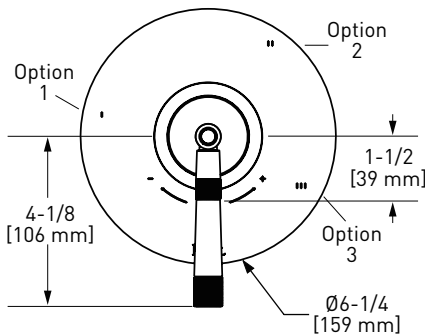

TAM47W1 (No Share) Amahle™ 1/2" Therm & Pressure Balance Trim With 3 Functions

	APC	PN	STN	MB	MBA	AG	ULB
TAM47W1LM	898	1213	1213	1213	1213	1347	1347