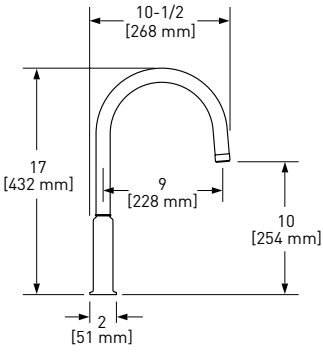

AP65D1 Apothecary™ Pull-Down Bar/Food Prep Kitchen Faucet

	APC	PN	STN	MB	AG	VG	ULB
AP65D1LM	1158	1564	1564	1564	1737	1737	1737

- Dual-spray functionality with stream and spray settings
- 1.8 GPM/6.8 LPM at 60 PSI (CEC compliant)
- 3/8" speedway compression
- Requires 2 1/2" (6.35 cm) clearance from backsplash

AP60D1 Apothecary™ Bar/Food Prep Kitchen Faucet

	APC	PN	STN	MB	AG	VG	ULB
AP60D1LM	938	1267	1267	1267	1407	1407	1407

- Single-spray functionality
- 1.8 GPM/6.8 LPM at 60 PSI (CEC compliant)
- 3/8" speedway compression
- Requires 2 1/2" (6.35 cm) clearance from backsplash

AP62W1 Apothecary™ Pot Filler

	APC	PN	STN	MB	AG	VG	ULB
AP62W1LM	2038	2752	2752	2752	3057	3057	3057

- Dual handle shut-offs, one at the wall and one at the outlet
- Folds away when not in use
- 5.5 GPM/20.8 LPM at 60 PSI
- 1/2" female NPT inlet

AP70D1 Apothecary™ Filter Kitchen Faucet

	APC	PN	STN	MB	AG	VG	ULB
AP70D1LM	568	767	767	767	852	852	852

- May be used with HRK-2000 inline filter system
- Not suitable for reverse osmosis systems or instant hot systems
- 0.5 GPM/1.9 LPM at 60 PSI (CEC compliant)
- 3/8" speedway compression

TN731 Transitional Reverse Osmosis Beverage Faucet

	C	SS	PN	STN	BK	AG
TN731	578	781	781	781	781	867

- 1.5 GPM/5.69 LPM at 60 PSI (CEC compliant)
- 3/8" speedway inlet connection
- Can be paired with 3/8" connection reverse osmosis filtration systems