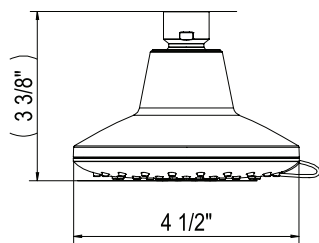

50126MF3 5" 3-Function Showerhead

	APC	PN	STN	MB	AG
50126MF3	278	376	376	376	417

- 3 functions
- 1.8 GPM/6.8 LPM at 80 PSI (WaterSense and CEC compliant)

50126MF6 5" 6-Function Showerhead