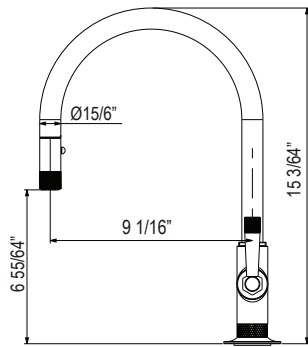

MB7930 Graceline® Pull-Down Kitchen Faucet With C-Spout

Handle	APC	PN	STN	MB	MBA	AG	VG	ULB
MB7930LM	-2	1118	1510	1510	1510	1510	1677	1677

- Dual-spray functionality with stream and spray settings
- 1.8 GPM/6.8 LPM at 60 PSI (CEC compliant)
- 9/16" speedway compression
- Requires 2 1/2" (6.35 cm) clearance from backsplash to center of faucet hole

MB7956 Graceline® Pull-Down Kitchen Faucet With U-Spout

	APC	PN	STN	MB	MBA	AG	VG	ULB
MB7956LM	1118	1510	1510	1510	1510	1677	1677	1677

- Dual-spray functionality with stream and spray settings
- 1.8 GPM/6.8 LPM at 60 PSI (CEC compliant)
- 9/16" speedway compression
- Requires 2 1/2" (6.35 cm) clearance from backsplash to center of faucet hole

MB7930S Graceline® Pull-Down Bar/Food Prep Kitchen Faucet With C-Spout

Handle	APC	PN	STN	MB	MBA	AG	VG	ULB
MB7930SLM	-2	1098	1483	1483	1483	1647	1647	1647

- Dual-spray functionality with stream and spray settings
- 1.8 GPM/6.8 LPM at 60 PSI (CEC compliant)
- 9/16" speedway compression
- Requires 2 1/2" (6.35 cm) clearance from backsplash

MB7960 Graceline® Bar/Food Prep Kitchen Faucet With C-Spout

	APC	PN	STN	MB	MBA	AG	VG	ULB
MB7960LM	878	1186	1186	1186	1186	1317	1317	1317

- Single-spray functionality
- 1.8 GPM/6.8 LPM at 60 PSI (CEC compliant)
- 9/16" speedway compression
- Requires 2 1/2" (6.35 cm) clearance from backsplash to center of faucet hole

MB62W1 Graceline® Pot Filler

	APC	PN	STN	MB	AG	VG	ULB
MB62W1LM	2038	2752	2752	2752	3057	3057	3057

- Dual handle shut-offs, one at the wall and one at the outlet
- Folds away when not in use
- 5.5 GPM/20.8 LPM at 60 PSI
- 1/2" female NPT inlet