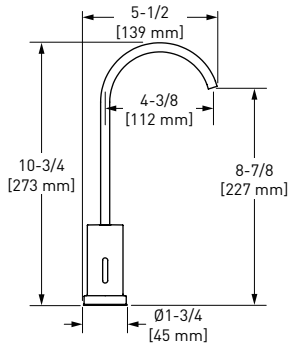

TN731 Transitional Reverse Osmosis Beverage Faucet

NEW

	C	SS	PN	STN	BK	AG
TN731	578	781	781	781	781	867

- 1.5 GPM/5.69 LPM at 60 PSI (CEC compliant)
- 3/8" speedway inlet connection
- Can be paired with 3/8" connection reverse osmosis filtration systems