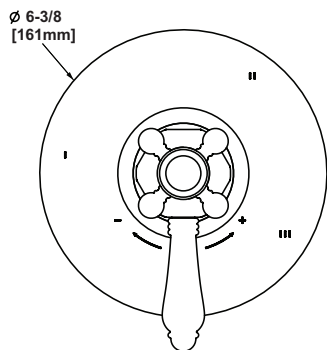

EIRENE

ACQUI

AMAHLE

APADANA

APOTHECARY

ARCANA

CAMPO

ECLISSI

GRACELINE

TTD23W1 (Shared) 1/2" Therm & Pressure Balance Trim With 3 Functions

Handle	APC	PN	STN	ULB	IB	TCB
TTD23W1LM	828	1118	1118	1242	1242	1242
TTD23W1LP	828	1118	1118	1242	1242	1242

- Combines both thermostatic and pressure balance technologies
- "Set it and forget it" temperature control
- LP handle code is the porcelain lever option
- 2 dedicated functions and 1 shared function
- Temp. & volume control with diverter at 6.3 GPM/24 LPM at 60 PSI
- Rough-in valve sold separately:
  - —Order R23 rough-in valve: $266
- Extension kits available, 1 1/4" EXT23KIT114 and 3/4" EXT23KIT34

TTD47W1 (No Share) 1/2" Therm & Pressure Balance Trim With 3 Functions

Handle	APC	PN	STN	ULB	IB	TCB
TTD47W1LM	828	1118	1118	1242	1242	1242
TTD47W1LP	828	1118	1118	1242	1242	1242

- Combines both thermostatic and pressure balance technologies
- "Set it and forget it" temperature control
- LP handle code is the porcelain lever option
- 3 dedicated functions (CEC compliant)
- Temp. & volume control with diverter at 6.3 GPM/24 LPM at 60 PSI
- Rough-in valve sold separately:
  - —Order R45 rough-in valve: $328
- Extension kits available, 1 1/4" EXT23KIT114 and 3/4" EXT23KIT34

TTD45W1 (Shared) 1/2" Therm & Pressure Balance Trim With 5 Functions

Handle	APC	PN	STN	ULB	IB	TCB
TTD45W1LM	828	1118	1118	1242	1242	1242
TTD45W1LP	828	1118	1118	1242	1242	1242