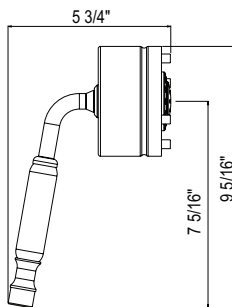

402HS5 4" 5-Function Handshower

	APC	PN	STN	MB	ULB	IB	TCB
402HS5	568	767	767	767	852	852	852

- 5 functions
- 1.8 GPM/6.8 LPM at 60 PSI (CEC compliant)
- Metal Construction

50126HS3 5" 3-Function Handshower