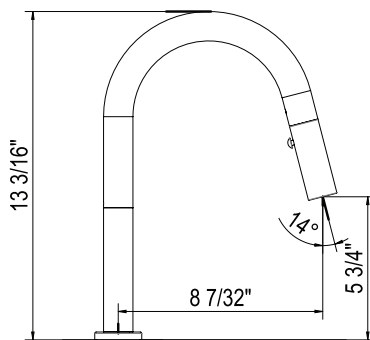

R7581S Lux™ Pull-Down Bar/Food Prep Kitchen Faucet

Handle	APC	SS	PN	STN	MB	AG	VG
R7581SLM_-2	1158	1564	1564	1564	1564	1737	1737

- Dual-spray functionality with stream and spray settings
- 1.8 GPM/6.8 LPM at 60 PSI (CEC compliant)
- 1/2" female NPSM inlet
- Requires 2 1/2" (6.35 cm) clearance from backsplash to center of faucet hole