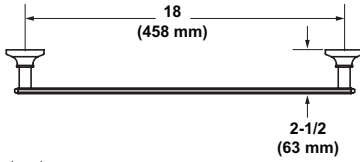

- Elegantly display hand towels in a coordinated fashion with other accessories

AP25WTB18 Apothecary™ 18" Towel Bar

	APC	PN	STN	MB	AG	ULB
AP25WTB18	568	767	767	767	852	852

- Length cannot be cut down

AP25WTB24 Apothecary™ 24" Towel Bar