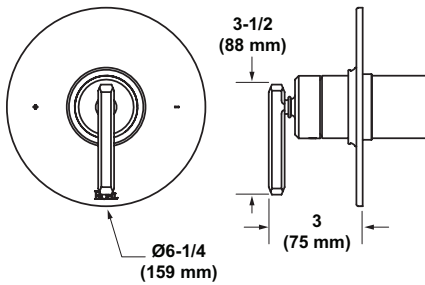

TAP51W1 Apothecary™ 1/2" Pressure Balance Trim

Handle	APC	PN	STN	MB	AG	ULB
TAP51W1LM	588	794	794	794	882	882

- Bottom outlet compatible with diverter tub spout
- 1 function
- Temp. & volume control at 5.8 GPM/22 LPM at 60 PSI
- Rough-in valve sold separately:
  - —Order R51 rough-in valve: $184
- Extension kits available, 1 1/4" EXT51KIT114 and 3/4" EXT51KIT34