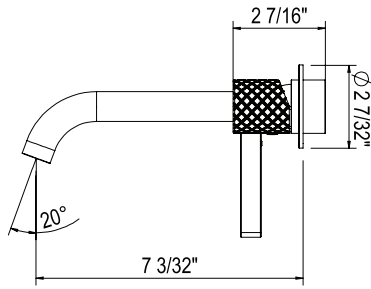

TTE01W2 Tenerife™ Wall Mount Single Handle Lavatory Faucet Trim

	APC	PN	STN	MB	AG
TTE01W2LM	1068	1442	1442	1442	1602

- 3-point handle installation (right, top, left)
- 1.2 GPM/4.5 LPM at 60 PSI (WaterSense and CEC compliant)
- Drain sold separately, see Lavatory Drain tab for pricing.
- Rough-in valve sold separately:
  - Order RH360 rough-in valve: $235