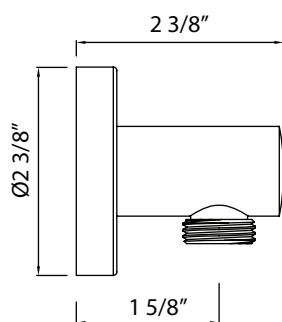

1295 Handshower Outlet

	APC	PN	STN	MB	ULB	IB	TCB
1295	168	227	227	227	252	252	252

- 1/2" male outlet; 1/2" female NPT inlet
- Metal Construction

33640 Handshower Outlet

	APC	PN	STN	MB	ULB	TCB
33640	158	214	214	214	237	237

- 1/2" male outlet; 1/2" female NPT inlet
- Metal Construction

0127WO Handshower Outlet

	APC	PN	STN	MB	AG
0127WO	138	187	187	187	207

- Complements Tenerife™ collection and other transitional designs
- 1/2" male outlet; 1/2" female NPT inlet
- Metal Construction

0527WO Handshower Outlet

	APC	PN	STN	MB	AG	ULB
0527WO	138	187	187	187	207	207

- 1/2" male outlet; 1/2" female NPT inlet
- Metal Construction

0327WO Handshower Outlet With Integrated Volume Control

	APC	PN	STN	MB	ULB
0327WO	268	362	362	362	402

- 1/2" male outlet; 1/2" female NPT inlet
- Metal Construction