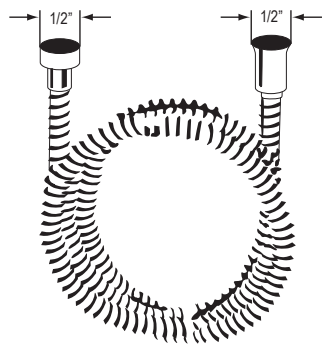

16295 59" Metal Shower Hose

	APC	PN	STN	MB	ULB	IB	TCB
16295	158	214	214	214	237	237	237

- For use with handshower (sold separately)