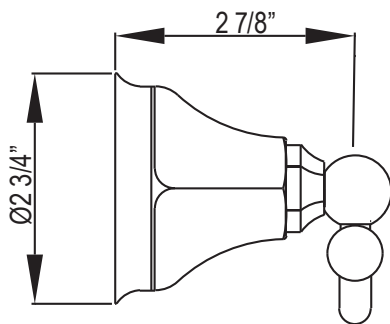

A6881 Palladian® Double Robe Hook

	APC	PN	STN	IB
A6881_ _	448	605	605	672

- Optimize space with this double hook for multiple robe/towel storage