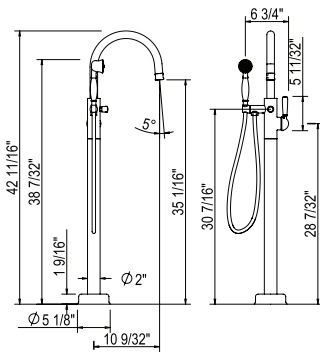

TTDO6HF1 Traditional Single Hole Floor Mount Tub Filler Trim

Handle	APC	PN	STN	ULB	IB	TCB
TTDO6HF1LM	2718	3670	3670	4077	4077	4077

- Single-function anti-calcium handshower at 1.8 GPM/6.8 LPM at 60 PSI (CEC Compliant)
- 12 GPM/45.4 LPM at 60 PSI
- Rough-in valve sold separately:
  — Order RH0506F1 rough-in valve : $746
- Remote thermostatic valve may be needed; verify local code requirements