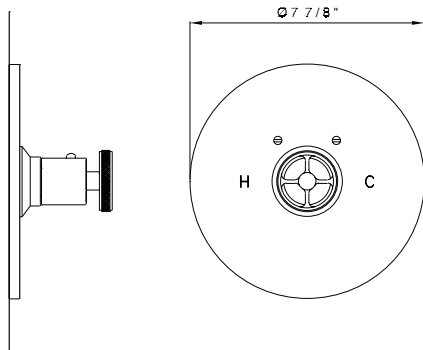

A4914i Campo™ 3/4" Thermostatic Trim Without Volume Control

Handle	APC	PN	MB	ULB
A4914IL	678	916	916	1017
A4914IW	678	916	916	1017

- Temperature control only
- Rough-in valve sold separately:
  - —Order 1005N rough-in valve: $441
- Volume control(s) required