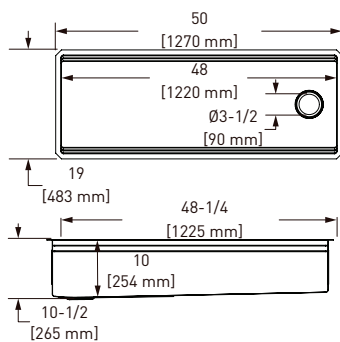

RUWUM5019WS Culinario™ 50" Stainless Steel Chef/Workstation Sink With Accessories

NEW

RUWUM5019W __ B $ 3398

- Commercial grade, 16 gauge 18/10 type 304 Stainless Steel
- Included accessories are: wire sink grid, walnut cutting board, PP cutting board, drying rack and basket strainer
- 53" (134.62 cm) minimum cabinet size
- Angled sink design for optimal water drainage
- Undermount installation only