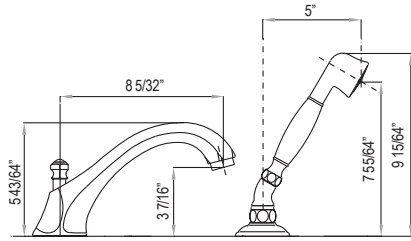

A1904 Palladian® 4-Hole Deck Mount Tub Filler