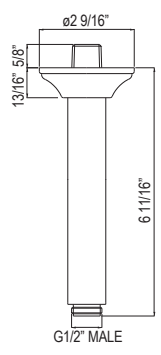

1505/6 7" Ceiling Mount Shower Arm

	APC	PN	STN	MB	AG	ULB	IB	TCB
1505/6	208	281	281	281	312	312	312	312

- Comes with three escutcheon flanges
- Choose the one that best fits your design, recycle the others
- 1/2" male outlet; 1/2" male NPT inlet