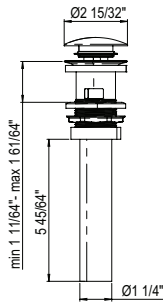

CC231OFWO Lavatory Universal Push Drain

	APC	PN	STN	MB	AG	ULB
CC231OFWO	198	268	268	268	297	297

- For sinks with or without overflow hole
- 6" tailpiece
- Fits 1 3/4" standard drain

0127DOF Lavatory Push Drain With Overflow