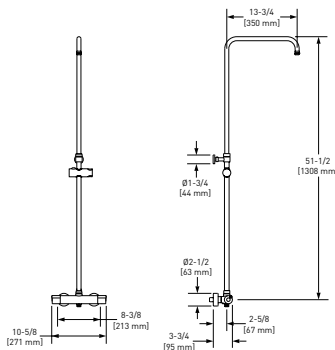

C82 Exposed Wall Mount Thermostatic Shower With Diverter

	APC	PN	STN
C82	1108	1496	1496

- Temperature and volume control
- Adjustable
- 1/2" female connections

C7135 2" Single Function Handshower

	APC	PN	STN	MB	ULB	IB	TCB
C7135	244	244	308	308	308	308	308

- 1 function
- 1.8 GPM/6.8 LPM at 60 PSI (CEC compliant)
- Complements Lombardia® collection and other modern designs
- Metal Construction