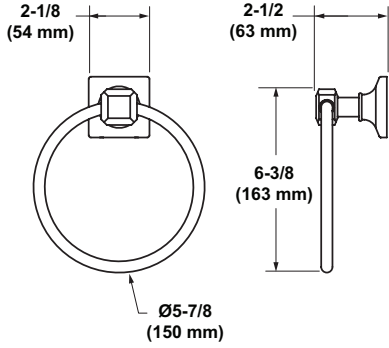

AP25WTR Apothecary™ Towel Ring

	APC	PN	STN	MB	AG	ULB
AP25WTR	318	430	430	430	477	477

- Elegantly display hand towels in a coordinated fashion with other accessories