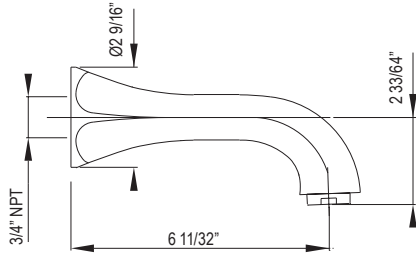

A1803 Palladian® Wall Mount Tub Spout

	APC	PN	STN	IB
A1803	338	457	457	507

- 3/4" female NPT inlet
- If 1/2" required, you may purchase a 3/4" x 1/2" nipple at any hardware store
- Metal Construction

A2303 San Giovanni™ Wall Mount Tub Spout