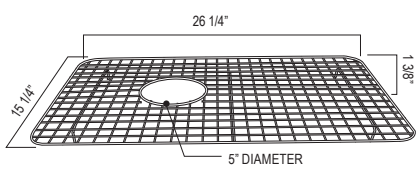

WSG6307 Wire Sink Grid For 6307 Kitchen Sink

	WH	BS	SS
WSG6307	328	328	328

- Biscuit (BS) finish coordinates with Allia Fireclay Pergame (68) sinks. Stainless Steel (SS) and White (WH) finishes also available.
- Minimizes scratches and wear on the bottom of the sink by creating a raised working surface