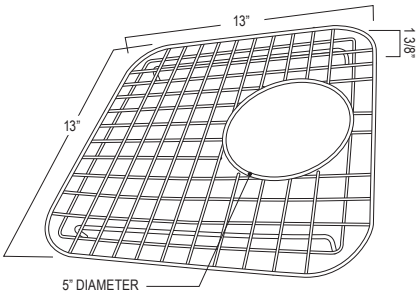

WSG5927 Wire Sink Grid For 5927 Bar/Food Prep Kitchen Sink

	WH	BS	SS
WSG5927	298	298	298

- Biscuit (BS) finish coordinates with Allia Fireclay Pergame (68) sinks. Stainless Steel (SS) and White (WH) finishes also available.
- Minimizes scratches and wear on the bottom of the sink by creating a raised working surface