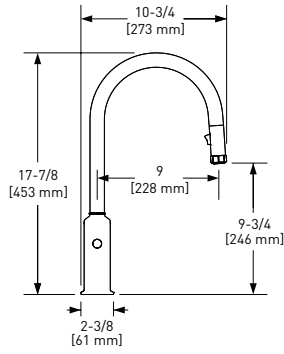

AP53D1 Apothecary™ Pull-Down Touchless Kitchen Faucet

	APC	PN	STN	MB	AG	VG	ULB
AP53D1LM	1478	1996	1996	1996	2217	2217	2217

- 3" (7.62 cm) activation range and 2 minute auto shut-off
- Requires 2 1/2" clearance from backsplash to center of faucet hole
- Dual-spray functionality with stream and spray settings
- Allows for mechanical and touchless activation
- 1.5 GPM/5.69 LPM at 60 PSI (CEC compliant)
- 3/8" speedway compression
- Powered by 6 AA batteries (included) or order optional AC adapter with power splitter U.CC80AC: $178