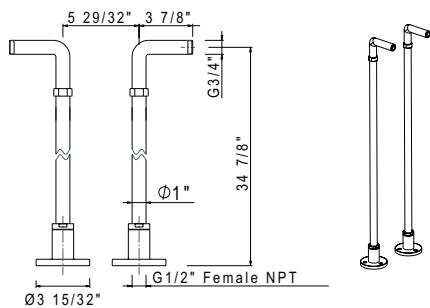

ZA386 Floor Pillar Unions

ZA386-	APC	PN	STN	ULB	IB	TCB
ZA386-	1528	2063	2063	2292	2292	2292

- Cannot be cut down
- 1/2" female NPT inlet
- Extra horizontal reach union adaptors available, order C5574EXT
- Optional support bracket or stanchion not included with floor legs, order separately as ZZ940830 with finish