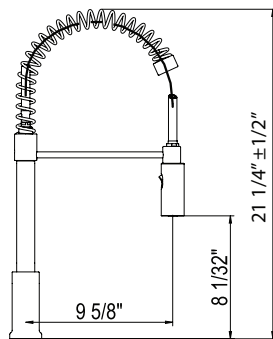

R7581 Lux™ Pull-Down Kitchen Faucet

Handle	APC	SS	PN	STN	MB	AG	VG
R7581LM_-2	1178	1591	1591	1591	1591	1767	1767

- Dual-spray functionality with stream and spray settings
- 1.8 GPM/6.8 LPM at 60 PSI (CEC compliant)
- 1/2" female NPSM inlet
- Requires 2 1/2" (6.35 cm) clearance from backsplash to center of faucet hole

R7520 Lux™ Pull-Down Kitchen Faucet

Handle	APC	PN	STN	MB	AG	VG	SB
R7520	1068	1442	1442	1442	1602	1602	1602

- Dual-spray functionality with stream and spray settings
- 1.8 GPM/6.8 LPM at 60 PSI (CEC compliant)
- 1/2" female NPSM inlet
- Stainless Steel material used for SB finish. Brass used for all other finishes
- Requires 2 1/2" (6.35 cm) clearance from backsplash to center of faucet hole

R7521 Lux™ Pre-Rinse Kitchen Faucet

Handle	APC	PN	STN	MB	AG	VG	SB
R7521	1288	1739	1739	1739	1932	1932	1932

- Dual-spray functionality with stream and spray settings
- 1.8 GPM/6.8 LPM at 60 PSI (CEC compliant)
- 1/2" female NPSM inlet
- Stainless Steel material used for SB finish. Brass used for all other finishes
- Requires 2 1/2" (6.35 cm) clearance from backsplash to center of faucet hole

R7581S Lux™ Pull-Down Bar/Food Prep Kitchen Faucet

Handle	APC	SS	PN	STN	MB	AG	VG
R7581SLM_-2	1158	1564	1564	1564	1564	1737	1737

- Dual-spray functionality with stream and spray settings
- 1.8 GPM/6.8 LPM at 60 PSI (CEC compliant)
- 1/2" female NPSM inlet
- Requires 2 1/2" (6.35 cm) clearance from backsplash to center of faucet hole

R7519 Lux™ Pull-Down Bar/Food Prep Kitchen Faucet

Handle	APC	PN	STN	MB	AG	VG	SB
R7519	1048	1415	1415	1415	1572	1572	1572

- Dual-spray functionality with stream and spray settings
- 1.8 GPM/6.8 LPM at 60 PSI (CEC compliant)
- 1/2" female NPSM inlet
- Stainless Steel material used for SB finish. Brass used for all other finishes
- Requires 2 1/2" (6.35 cm) clearance from backsplash