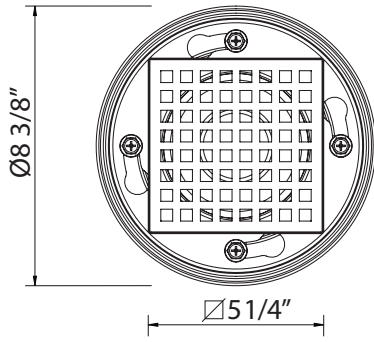

SDCI2-3143 Cast Iron 2" No Hub Drain Kit With 3143 Matrix Decorative Cover

	APC	PN	STN
SDCI2-3143	738	997	997

- Accommodates 41 GPM flow rate