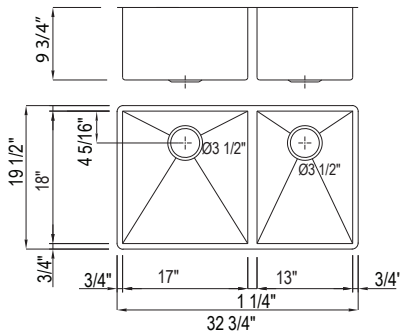

RSS3118 Forze™ 31" Double Bowl Stainless Steel Kitchen Sink

RSS3118	SB	3248

- Undermount installation only
- Commercial grade, 16 gauge 18/10 type 304 Stainless Steel
- Mounting brackets included
- For matching wire sink grid, order WSGRSS1718 and WSGRSS1318