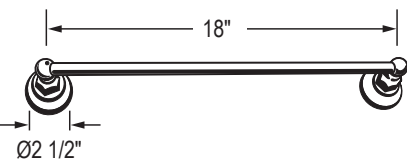

ROT1/18 18" Towel Bar

	APC	PN	STN	ULB	IB	TCB
ROT1/18	338	457	457	507	507	507

- Length can be cut down

ROT1/24 24" Towel Bar

	APC	PN	STN	ULB	IB	TCB
ROT1/24	368	497	497	552	552	552

- Length can be cut down

ROT1/30 30" Towel Bar