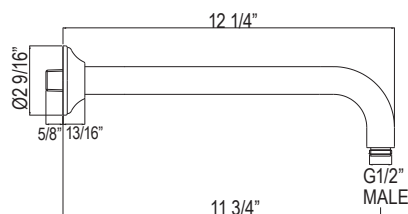

1455/12 12" Wall Mount Shower Arm

	APC	PN	STN	MB	AG	ULB	IB	TCB
1455/12	228	308	308	308	342	342	342	342

- Comes with three escutcheon flanges
- Choose the one that best fits your design, recycle the others
- 1/2" male outlet; 1/2" male NPT inlet