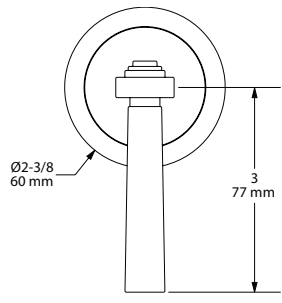

APC	PN	STN	MB	AG	ULB
TMD18W1LM	378	511	511	511	567	567
TMD18W1XM	378	511	511	511	567	567

- Volume control or diverter only
- Rough-in valve sold separately. Select one:
  - —Order R1040R 3/4" volume control rough-in valve: $184
  - —Order R1062B0 4-port, 3-way dedicated diverter rough-in valve: $372