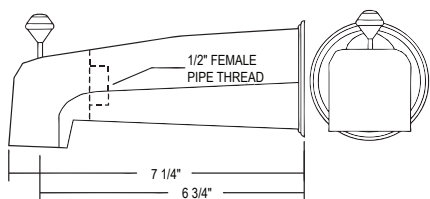

RT8000 Wall Mount Tub Spout With Diverter

	APC	PN	STN	IB	TCB
RT8000	228	308	308	342	342

- 1/2" female I.P.S. inlet
- If using another rough valve other than the R51 a twin ell may be required by the installer
- Metal Construction