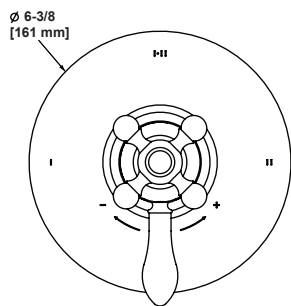

TAC23W1 (Shared) Arcana™ 1/2" Therm & Pressure Balance Trim With 3 Functions

Handle	APC	PN	STN	IB	TCB
TAC23W1LM	828	1118	1118	1242	1242
TAC23W1OP	828	1118	1118	1242	1242

- Combines both thermostatic and pressure balance technologies
- "Set it and forget it" temperature control
- 2 dedicated functions and 1 shared function
- Temp. & volume control with diverter at 6.3 GPM/24 LPM at 60 PSI
- Rough-in valve sold separately:
  - —Order R23 rough-in valve: $266
- Extension kits available, 1 1/4" EXT23KIT114 and 3/4" EXT23KIT34

TAC47W1 (No Share) Arcana™ 1/2" Therm & Pressure Balance Trim With 3 Functions

Handle	APC	PN	STN	IB	TCB
TAC47W1LM	828	1118	1118	1242	1242
TAC47W1OP	828	1118	1118	1242	1242

- Combines both thermostatic and pressure balance technologies
- "Set it and forget it" temperature control
- 3 dedicated functions (CEC compliant)
- Temp. & volume control with diverter at 5 GPM/19 LPM at 60 PSI
- Rough-in valve sold separately:
  - —Order R45 rough-in valve: $328
- Extension kits available, 1 1/4" EXT23KIT114 and 3/4" EXT23KIT34

TAC45W1 (Shared) Arcana™ 1/2" Therm & Pressure Balance Trim With 5 Functions

Handle	APC	PN	STN	IB	TCB
TAC45W1LM	828	1118	1118	1242	1242
TAC45W1OP	828	1118	1118	1242	1242

- Combines both thermostatic and pressure balance technologies
- "Set it and forget it" temperature control
- 3 dedicated functions and 2 shared functions
- Temp. & volume control with diverter at 6.3 GPM/24 LPM at 60 PSI
- Rough-in valve sold separately:
  - —Order R45 rough-in valve: $328
- Extension kits available, 1 1/4" EXT23KIT114 and 3/4" EXT23KIT34

AC390 Arcana™ 1/2" Thermostatic Trim With Diverter

Handle	APC	PN	STN	IB	TCB
AC390LM-_/TO	1028	1388	1388	1542	1542
AC390OP-_/TO	1028	1388	1388	1542	1542
AC390X-_/TO	1028	1388	1388	1542	1542