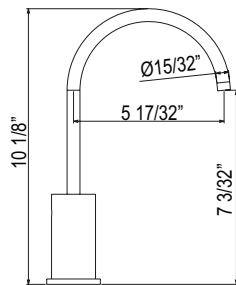

GKIT7545 Lux™ Hot Water Dispenser, Tank And Filter Kit

Handle	APC	PN	STN	MB	AG	VG	ULB	IB	TCB
GKIT7545LM	-2	2042	2224	2224	2224	2301	2301	2301	2301

- 0.5 GPM/1.9 LPM at 45 PSI (CEC compliant)
- 3/8" speedway compression
- For replacement filter cartridge, order U.PRF1: $168
- Includes the Perrin & Rowe® U.1998 high performance hot water tank and U.1106 filter system

G7545 Lux™ Hot Water Dispenser

Handle	APC	PN	STN	MB	AG	VG	ULB	IB	TCB
G7545LM	-2	518	700	700	700	777	777	777	777

- 1.2 GPM/4.5 LPM at 45 PSI (CEC compliant)
- 3/8" speedway compression
- Only compatible with the Perrin & Rowe U.1998 high performance hot water tank and U.1106 filter system
- Does not work with ISE tank systems