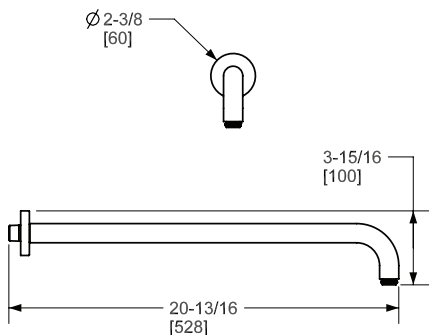

200127SA 20" Wall Mount Shower Arm

	APC	PN	STN	MB	AG	ULB	IB	TCB
200127SA	398	538	538	538	597	597	597	597

- Comes with three escutcheon flanges
- Choose the one that best fits your design, recycle the others
- 1/2" male outlet; 1/2" male NPT inlet