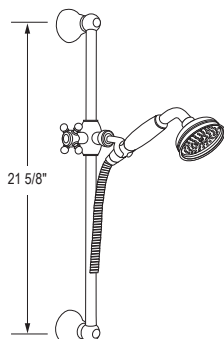

1301E Handshower Set With 22" Slide Bar and Single Function Handshower

	APC	PN	STN	ULB	IB	TCB
1301E	1048	1415	1415	1572	1572	1572

- Metal insert on 1301E cross handle and handshowers
- 1101/8E single-function handshower
- 59" (150 cm) shower hose
- 1.8 GPM/6.8 LPM at 80 PSI (WaterSense and CEC compliant)
- Ø 3/4" (19mm) slide bar

1300E Handshower Set With 22" Slide Bar and Single Function Handshower

	APC	PN	STN	ULB	IB	TCB
1300E	1048	1415	1415	1572	1572	1572

- White accent insert on 1300E cross handle and handshowers
- 1100/8E single-function handshower
- 59" (150 cm) shower hose
- 1.8 GPM/6.8 LPM at 80 PSI (WaterSense and CEC compliant)
- Ø 3/4" (19mm) slide bar

1310 Handshower Set With 22" Slide Bar and 3-Function Handshower

	APC	PN	STN	IB	TCB
1310	1218	1645	1645	1827	1827

- 1150/8 3-function handshower
- 59" (150 cm) shower hose
- 1.8 GPM/6.8 LPM at 60 PSI (CEC compliant)
- Ø 3/4" (19mm) slide bar

1311 Handshower Set With 22" Slide Bar and 3-Function Handshower

	APC	PN	STN	ULB	IB	TCB
1311	1218	1645	1645	1827	1827	1827

- 1151/8 3-function handshower
- 59" (150 cm) shower hose
- 1.8 GPM/6.8 LPM at 60 PSI (CEC compliant)
- Ø 3/4" (19mm) slide bar

1330 Handshower Set With 24" Slide Bar and Single Function Handshower

	APC	PN	STN	ULB	IB	TCB
1330	1498	2023	2023	2247	2247	2247

- 1105/8 single-function handshower
- 59" (150 cm) shower hose
- 1.8 GPM/6.8 LPM at 80 PSI (WaterSense and CEC compliant)
- Ø 23/32" (18mm) slide bar
- Complements Palladian® collection and other transitional designs