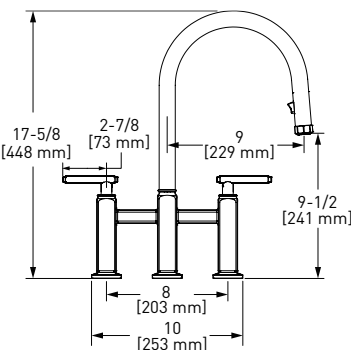

AP53D1 Apothecary™ Pull-Down Touchless Kitchen Faucet

	APC	PN	STN	MB	AG	VG	ULB
AP53D1LM	1478	1996	1996	1996	2217	2217	2217

- 3" (7.62 cm) activation range and 2 minute auto shut-off
- Requires 2 1/2" clearance from backsplash to center of faucet hole
- Dual-spray functionality with stream and spray settings
- Allows for mechanical and touchless activation
- 1.5 GPM/5.69 LPM at 60 PSI (CEC compliant)
- 3/8" speedway compression
- Powered by 6 AA batteries (included) or order optional AC adapter with power splitter U.CC80AC: $178

AP59D1 Apothecary™ Pre-Rinse Infinite Control Pull-Down Faucet

	APC	PN	STN	MB
AP59D1LM	1628	2198	2198	2198

- 3/8" speedway compression
- Infinite Control Technology offers a range of spray intensities, spanning from a delicate rinse for produce to a forceful cleanse for dirty dishes, and everything in between
- Locking mechanism allows you to set your preferred spray intensity for as long as you need it
- Magnetic functionality allows for the easy detachment and reattachment of pull-down spray
- Dual-spray functionality with stream and spray settings
- 1.5 GPM/5.69 LPM at 60 PSI (CEC compliant)
- Requires 2 1/2" (6.35 cm) clearance from backsplash to center of faucet hole

AP55D1 Apothecary™ Pull-Down Kitchen Faucet With C-Spout

	APC	PN	STN	MB	AG	VG	ULB
AP55D1LM	1178	1591	1591	1591	1767	1767	1767

- Dual-spray functionality with stream and spray settings
- 1.8 GPM/6.8 LPM at 60 PSI (CEC compliant)
- 3/8" speedway compression
- Requires 2 1/2" (6.35 cm) clearance from backsplash to center of faucet hole

AP56D1 Apothecary™ Pull-Down Kitchen Faucet With U-Spout

	APC	PN	STN	MB	AG	VG	ULB
AP56D1LM	1178	1591	1591	1591	1767	1767	1767