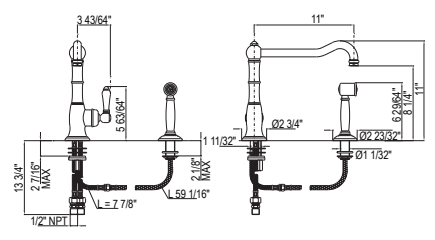

A3650/11WS Acqui® Extended Spout Kitchen Faucet With Side Spray

Handle	APC	PN	STN	IB	TCB
A3650/11LMWS _-2	1478	1996	1996	2217	2217

- 11" extended spout reach
- Water activates by pushing handle inwards toward spout
- Single-spray functionality
- 1.5 GPM/5.69 LPM at 60 PSI (CEC compliant)
- Requires 2 1/2" (6.35 cm) clearance from backsplash to center of faucet hole
- 4" (10.16 cm) deep deck extension kit, order part # C7555EXT: $36