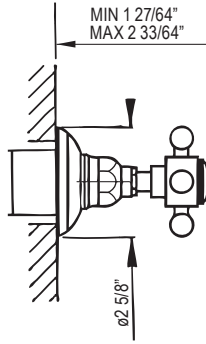

A4912 Trim For Volume Control And Diverter

Handle	APC	PN	STN	ULB	IB	TCB
A4912LM _ TO	288	389	389	432	432	432
A4912LP _ TO	288	389	389	432	432	432
A4912XM _ TO	288	389	389	432	432	432

- Volume control or diverter only
- Rough-in valve sold separately. Select one:
  - —Order R1040R 3/4" volume control rough-in valve: $184
  - —Order R1062B0 4-port, 3-way dedicated diverter rough-in valve: $372

A4917 Exposed Therm Valve With Volume and Temperature Control

Handle	APC	PN	STN	IB	TCB
A4917LM _ _	2858	3859	3859	4287	4287
A4917LP _ _	2858	3859	3859	4287	4287
A4917XM _ _	2858	3859	3859	4287	4287

- Temperature and volume control
- Cross handle on volume control and metal lever on temperature control for XM model
- 16 GPM/60.5 LPM at 45 PSI
- Must order 1560 riser to connect to outlet

ROT8 Toilet Paper Holder

	APC	PN	STN	ULB	IB	TCB
ROT8 _ _	208	281	281	312	312	312

- There's no need to compromise on design in this essential space
- Accommodates oversized toilet paper rolls

ROT18 Toilet Paper Holder With Spring Loaded Roller

	APC	PN	STN	ULB	IB	TCB
ROT18 _ _	298	403	403	447	447	447

- Replacement roll holder available, order TPROLLER

ROT19 Spare Toilet Paper Holder

	APC	PN	STN	IB	TCB
ROT19 _ _	258	349	349	387	387

- There's no need to compromise on design in this essential space
- Accommodates oversized toilet paper rolls