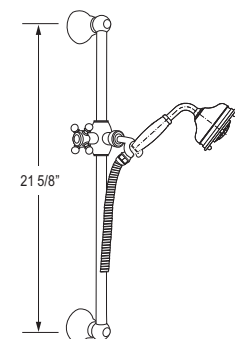

1301E Handshower Set With 22" Slide Bar and Single Function Handshower

	APC	PN	STN	ULB	IB	TCB
1301E	1048	1415	1415	1572	1572	1572

- Metal insert on 1301E cross handle and handshowers
- 1101/8E single-function handshower
- 59" (150 cm) shower hose
- 1.8 GPM/6.8 LPM at 80 PSI (WaterSense and CEC compliant)
- Ø 3/4" (19mm) slide bar

1300E Handshower Set With 22" Slide Bar and Single Function Handshower

	APC	PN	STN	ULB	IB	TCB
1300E	1048	1415	1415	1572	1572	1572

- White accent insert on 1300E cross handle and handshowers
- 1100/8E single-function handshower
- 59" (150 cm) shower hose
- 1.8 GPM/6.8 LPM at 80 PSI (WaterSense and CEC compliant)
- Ø 3/4" (19mm) slide bar

1310 Handshower Set With 22" Slide Bar and 3-Function Handshower

	APC	PN	STN	IB	TCB
1310	1218	1645	1645	1827	1827

- 1150/8 3-function handshower
- 59" (150 cm) shower hose
- 1.8 GPM/6.8 LPM at 60 PSI (CEC compliant)
- Ø 3/4" (19mm) slide bar

1311 Handshower Set With 22" Slide Bar and 3-Function Handshower

	APC	PN	STN	ULB	IB	TCB
1311	1218	1645	1645	1827	1827	1827

- 1151/8 3-function handshower
- 59" (150 cm) shower hose
- 1.8 GPM/6.8 LPM at 60 PSI (CEC compliant)
- Ø 3/4" (19mm) slide bar

1330 Handshower Set With 24" Slide Bar and Single Function Handshower

	APC	PN	STN	ULB	IB	TCB
1330	1498	2023	2023	2247	2247	2247

- 1105/8 single-function handshower
- 59" (150 cm) shower hose
- 1.8 GPM/6.8 LPM at 80 PSI (WaterSense and CEC compliant)
- Ø 23/32" (18mm) slide bar
- Complements Palladian® collection and other transitional designs