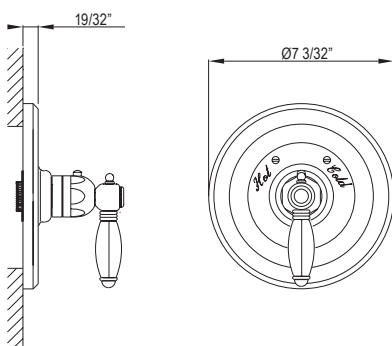

A4914 3/4" Thermostatic Trim Without Volume Control

Handle	APC	PN	STN	ULB	IB	TCB
A4914LM	738	997	997	1107	1107	1107
A4914LP	738	997	997	1107	1107	1107
A4914XM	738	997	997	1107	1107	1107