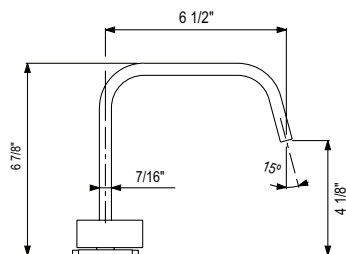

EC09D3 Eclissi™ Widespread Lavatory Faucet With U-Spout

Handle	APC	STN	MB	PCB	PCG	PCN
EC09D3IW	1008	1361	1361	1008	1008	1008

Handle	MBC	MBN	SNB	SNC	SNG	MBG
EC09D3IW	1361	1361	1361	1361	1361	1361

- 12 outer and inner handle finishes
- Outer handle finish and body finish are always the same
- 1.2 GPM/4.5 LPM at 60 PSI (WaterSense and CEC compliant)
- 1/2" male NPSM inlet
- Push drain included with faucet