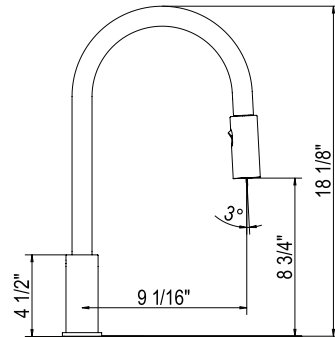

LOMBARDIA

LUX

PIRELLONE

TENERIFE

KITCHEN ACCESSORIES

R7581 Lux™ Pull-Down Kitchen Faucet

Handle	APC	SS	PN	STN	MB	AG	VG
R7581LM_-2	1178	1591	1591	1591	1591	1767	1767

- Dual-spray functionality with stream and spray settings
- 1.8 GPM/6.8 LPM at 60 PSI (CEC compliant)
- 1/2" female NPSM inlet
- Requires 2 1/2" (6.35 cm) clearance from backsplash to center of faucet hole