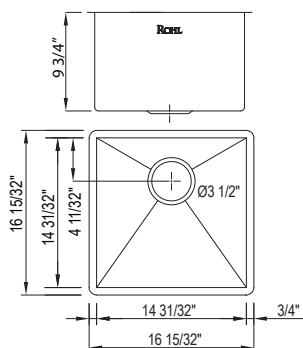

RSS1515	BKS	SB	3762	1868

- Undermount installation only
- Commercial grade, 16 gauge 18/10 type 304 Stainless Steel
- 18" (45.72 cm) minimum cabinet size
- Mounting brackets included
- For matching wire sink grid, order WSGRSS1515