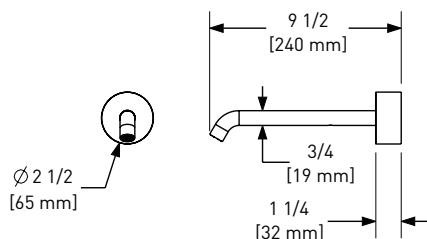

AM16W1 Amahle™ Wall Mount Tub Spout

AM16W1	APC	PN	STN	MB	AG	ULB
AM16W1	468	632	632	632	702	702

- 1/2" female NPT inlet
- Metal Construction