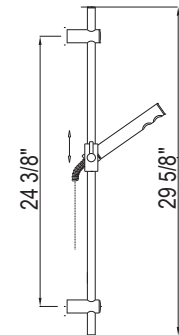

MB2046 Graceline® Handshower Set With 24" Slide Bar and 5-Function Handshower

	APC	PN	STN	MB	AG	ULB
MB2046	1328	1793	1793	1793	1992	1992

- 402HS5 5-function handshower
- 59" (150 cm) shower hose
- 1.8 GPM/6.8 LPM at 80 PSI (WaterSense and CEC compliant)
- Ø 3/4" (19mm) slide bar
- Complements Graceline® collection and other transitional designs

1600 Handshower Set With 30" Slide Bar and Single Function Handshower

	APC	PN	STN	MB
1600	768	1037	1037	1037

- 1670/8 single-function handshower
- 59" (150 cm) shower hose
- 1.8 GPM/6.8 LPM at 80 PSI (WaterSense and CEC compliant)
- Ø 3/4" (19mm) slide bar

0126SBHS1 Handshower Set With 31" Slide Bar and Single Function Handshower

	APC	PN	STN	MB	AG
0126SBHS1	768	1037	1037	1037	1152

- 59" (150 cm) shower hose
- 1.8 GPM/6.8 LPM at 80 PSI (WaterSense and CEC compliant)
- Ø 25/32" (19.8mm) slide bar
- Length cannot be cut down

1282 Handshower Set With 24" Grab Bar and Single Function Handshower

	APC	PN	STN	IB	TCB
1282	1958	2644	2644	2937	2937

- 1105/8 single-function handshower
- 59" (150 cm) shower hose
- 1.8 GPM/6.8 LPM at 80 PSI (WaterSense and CEC compliant)
- Ø 1 3/8" (35mm) slide bar
- Grab Bar compliant with Americans with Disabilities Act of 1990 (ADA)
- Complements Palladian® collection and other transitional designs

1272E Handshower Set With 39" Grab Bar and Single Function Handshower

	APC	PN	STN	IB	TCB
1272E	1618	2185	2185	2427	2427

- 1101/8E single-function handshower
- 59" (150 cm) shower hose
- 1.8 GPM/6.8 LPM at 80 PSI (WaterSense and CEC compliant)
- Ø 1 3/8" (35mm) slide bar
- Grab Bar compliant with Americans with Disabilities Act of 1990 (ADA)