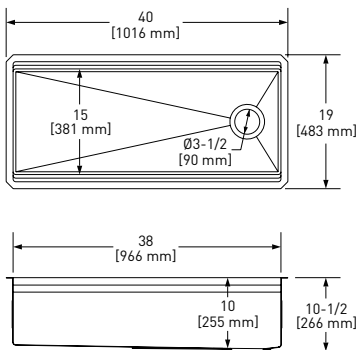

RUWUM4019WS Culinario™ 40" Stainless Steel Chef/Workstation Sink With Accessories

SB

RUWUM4019WS __ SB 2718

- Commercial grade, 16 gauge 18/10 type 304 Stainless Steel
- Included accessories are: wire sink grid, walnut cutting board, PP cutting board, drying rack and basket strainer
- 42" (106.68 cm) minimum cabinet size
- Angled sink design for optimal water drainage
- Undermount installation only