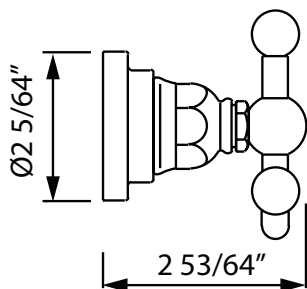

APC	PN	STN	ULB	TCB
A1481LI	288	389	389	432	432

- Optimize space with this double hook for multiple robe/towel storage