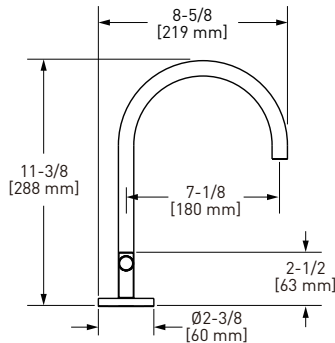

AM08D3 Amahle™ Widespread Lavatory Faucet With C-Spout

	APC	PN	STN	MB	MBA	AG	ULB
AM08D3IW	1068	1442	1442	1442	1442	1602	1602
AM08D3LM	1068	1442	1442	1442	—	1602	1602
AM08D3XM	1068	1442	1442	1442	—	1602	1602

- 1.2 GPM/4.5 LPM at 60 PSI (WaterSense and CEC compliant)
- 3/8" speedway compression
- Push drain included with faucet

TAM08W3 Amahle™ Wall Mount Lavatory Faucet Trim