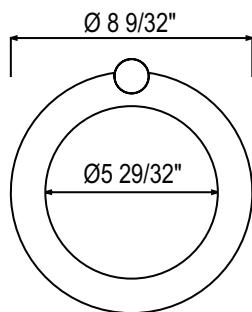

EC25WTH Eclissi™ Towel Holder

	APC	STN	MB
EC25WTH	288	389	389

- Elegantly display hand towels in a coordinated fashion with other accessories