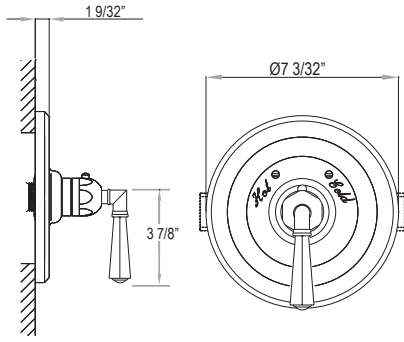

A4814 Palladian® 3/4" Thermostatic Trim Without Volume Control

Handle	APC	PN	STN	IB
A4814LM_ _	878	1186	1186	1317

- Temperature control only
- Rough-in valve sold separately:
  — Order 1005N rough-in valve: $441
- Volume control(s) required