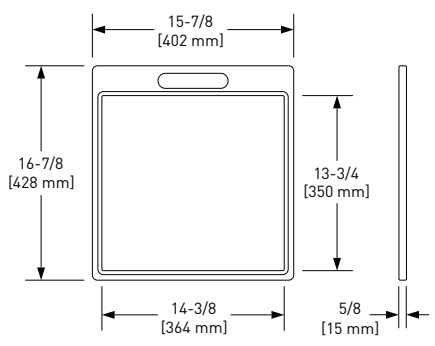

CB02 Cutting Board For Undermount Workstation Sinks

CB02 $ 116

- Compatible with Allia™ ALUM3319WS, ALUM3019WS and Culinario™ RUWUM3019WS, RUWUM3319WS, RUWUM3619WS, RUWUM4019WS, RUWUM5019WS