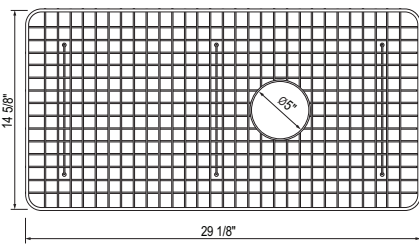

WSG6497 Wire Sink Grid For 6497 Kitchen Sink

	WH	BS	SS
WSG6497	408	408	408

- Biscuit (BS) finish coordinates with Allia Fireclay Pergame (68) sinks. Stainless Steel (SS) and White (WH) finishes also available.
- Minimizes scratches and wear on the bottom of the sink by creating a raised working surface