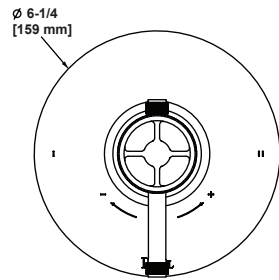

TCP51W1 Campo™ 1/2" Pressure Balance Trim

Handle	APC	PN	MB	ULB
TCP51W1IL	588	794	794	882

- Bottom outlet compatible with diverter tub spout
- 1 function
- Temp. & volume control at 5.8 GPM/22 LPM at 60 PSI
- Rough-in valve sold separately:
  - —Order R51 rough-in valve: $184
- Extension kits available, 1 1/4" EXT51KIT114 and 3/4" EXT51KIT34

TCP44W1 (No Share) Campo™ 1/2" Therm & Pressure Balance Trim With 2 Functions

Handle	APC	PN	MB	ULB
TCP44W1IL	848	1145	1145	1272

- Combines both thermostatic and pressure balance technologies
- "Set it and forget it" temperature control
- 2 dedicated functions (CEC compliant)
- Temp. & volume control with diverter at 6.3 GPM/24 LPM at 60 PSI
- Rough-in valve sold separately:
  - —Order R23 rough-in valve: $266
- Extension kits available, 1 1/4" EXT23KIT114 and 3/4" EXT23KIT34

TCP23W1 (Shared) Campo™ 1/2" Therm & Pressure Balance Trim With 3 Functions

Handle	APC	PN	MB	ULB
TCP23W1IL	848	1145	1145	1272

- Combines both thermostatic and pressure balance technologies
- "Set it and forget it" temperature control
- 2 dedicated functions and 1 shared function
- Temp. & volume control with diverter at 6.3 GPM/24 LPM at 60 PSI
- Rough-in valve sold separately:
  - —Order R23 rough-in valve: $266
- Extension kits available, 1 1/4" EXT23KIT114 and 3/4" EXT23KIT34

TCP47W1 (No Share) Campo™ 1/2" Therm & Pressure Balance Trim With 3 Functions

Handle	APC	PN	MB	ULB
TCP47W1IL	848	1145	1145	1272

- Combines both thermostatic and pressure balance technologies
- "Set it and forget it" temperature control
- 3 dedicated functions (CEC compliant)
- Temp. & volume control with diverter at 5 GPM/19 LPM at 60 PSI
- Rough-in valve sold separately:
  - —Order R45 rough-in valve: $328
- Extension kits available, 1 1/4" EXT23KIT114 and 3/4" EXT23KIT34