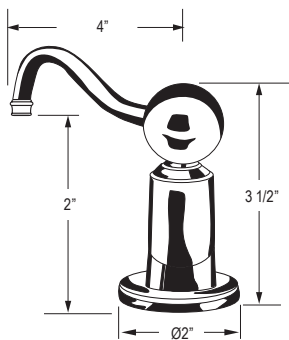

APC	PN	STN	MB	ULB	IB	TCB
LS850P	468	632	632	632	702	702	702

- Brass construction
- 12 fluid ounce bottle capacity
- Top fill