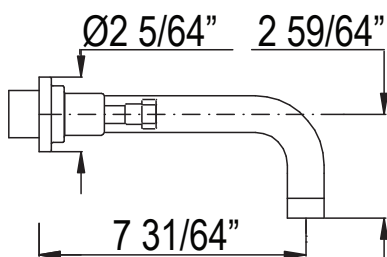

A2207 Lombardia® Wall Mount Lavatory Faucet Trim

Handle	APC	PN	STN	MB	ULB	TCB
A2207LM -TO-2	868	1172	1172	1172	1302	1302
A2207XM -TO-2	868	1172	1172	1172	1302	1302

- 5/16" (2.02 cm) extension piece is C5590, must order two pieces to extend both hot and cold valves: $95
- 1.2 GPM/4.5 LPM at 60 PSI (WaterSense and CEC compliant)
- Rough-in valve sold separately. Select one:
  - Order A5039L wall rough-in valves (set of 2) for lever handles: $223
  - Order A5039X wall rough-in valves (set of 2) for cross handles: $223
- Drain sold separately, see Lavatory Drain tab for pricing.