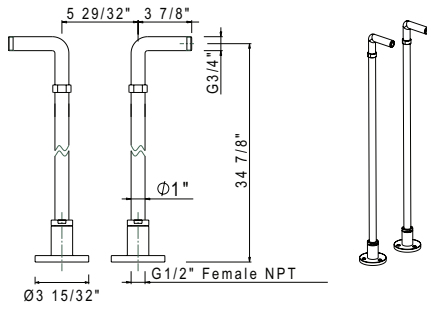

ZA386 Floor Pillar Unions

	APC	PN	STN	ULB	IB	TCB
ZA386-	1528	2063	2063	2292	2292	2292

- Cannot be cut down
- 1/2" female NPT inlet
- Extra horizontal reach union adaptors available, order C5574EXT
- Optional support bracket or stanchion not included with floor legs, order separately as ZZ940830 with finish