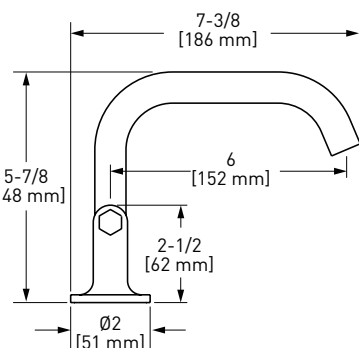

MD09D3 Modelle™ Widespread Lavatory Faucet With U-Spout

	APC	PN	STN	MB	AG	ULB
MD09D3LM	1048	1415	1415	1415	1572	1572
MD09D3XM	1048	1415	1415	1415	1572	1572

- 1.2 GPM/4.5 LPM at 60 PSI (WaterSense and CEC compliant)
- 3/8" speedway compression
- Push drain included with faucet