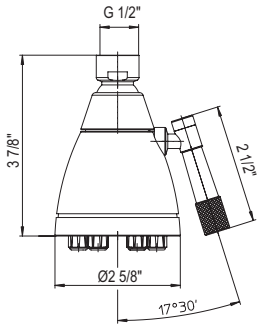

MB0190 3" Multi-Function Showerhead

	APC	PN	STN	MB	ULB	TCB
MB0190	468	632	632	632	702	702

- Complements Graceline® collection and other transitional designs
- Adjustable dial allows for infinite number of spray settings
- 1.8 GPM/6.8 LPM at 80 PSI (WaterSense and CEC compliant)
- Metal Construction

WI0123 4" Multi-Function Showerhead

	APC	PN	STN	TCB
WI0123	468	632	632	702

- Adjustable dial allows for infinite number of spray settings
- 1.8 GPM/6.8 LPM at 60 PSI (CEC compliant)
- 3/4" F to 1/2" M adaptor available see part # U.5399
- Metal Construction

BI00059 4" Multi-Function Showerhead

	APC	PN	STN	MB	ULB	TCB
BI00059	468	632	632	632	702	702

- Adjustable dial allows for infinite number of spray settings
- 1.8 GPM/6.8 LPM at 60 PSI (CEC compliant)
- 3/4" F to 1/2" M adaptor available see part # U.5399
- Metal Construction

1085/8 4" 3-Function Showerhead

	APC	PN	STN	MB	ULB	IB	TCB
1085/8	518	700	700	700	777	777	777

- 3 functions
- 1.8 GPM/6.8 LPM at 60 PSI (CEC compliant)
- Metal Construction

1080/8 4" 5-Function Showerhead

	APC	PN	STN	MB	ULB	IB	TCB
1080/8	518	700	700	700	777	777	777

- 5 functions
- 1.8 GPM/6.8 LPM at 60 PSI (CEC compliant)
- Metal Construction