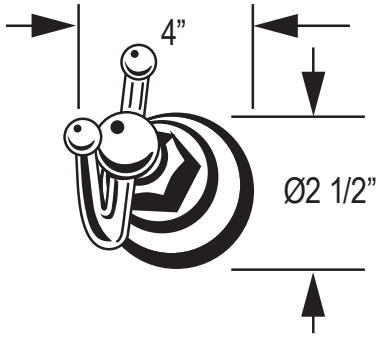

ROT7 Robe Hook

	APC	PN	STN	ULB	IB	TCB
ROT7	198	268	268	297	297	297

- Holds one robe or towel close to your shower or bathing space