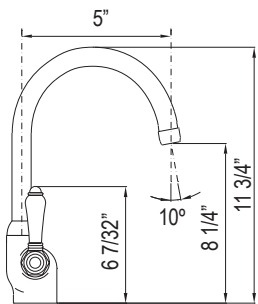

A1667 Acqui® Two Handle Bar/Food Prep Kitchen Faucet

Handle	APC	PN	STN	ULB	IB	TCB
A1667LM _-2	768	1037	1037	1152	1152	1152
A1667LP _-2	768	1037	1037	1152	1152	1152

- Single-spray functionality
- 1.5 GPM/5.69 LPM at 60 PSI (CEC compliant)
- 3/8" speedway compression
- 4" (10.16 cm) deep deck extension kit, order part # C7555EXT: $36