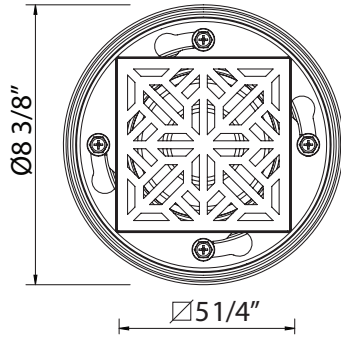

SDCI2-3144 Cast Iron 2" No Hub Drain Kit With 3144 Mosaic Decorative Cover

	APC	PN	STN
SDCI2-3144	738	997	997

- Accommodates 41 GPM flow rate