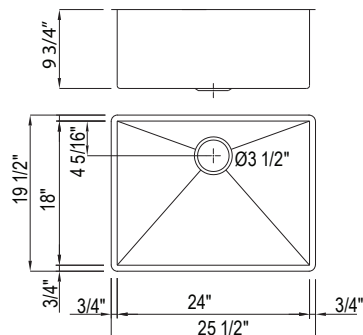

RSS2418 Forze™ 24" Single Bowl Stainless Steel Kitchen Sink

	BKS	SB
RSS2418	4349	1988

- Undermount installation only
- Commercial grade, 16 gauge 18/10 type 304 Stainless Steel
- 27" (67.31 cm) minimum cabinet size
- Mounting brackets included
- For matching wire sink grid, order WSGRSS2418