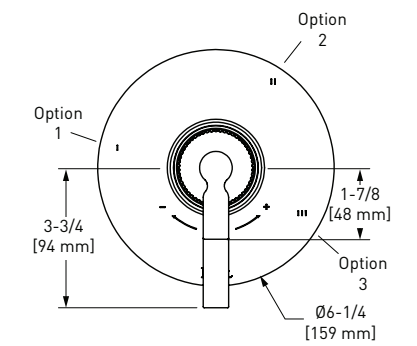

TAD44W1 Apadana™ 1/2" Therm & Pressure Balance Trim With 2 Functions

NEW

	APC	PN	STN	MB	AG
TAD44W1LM	828	1118	1118	1118	1242

- Available Summer 2026
- Combines both thermostatic and pressure balance technologies
- "Set it and forget it" temperature control
- 2 dedicated functions (CEC compliant)
- Temp. & volume control with diverter at 6.3 GPM/24 LPM at 60 PSI
- Rough-in valve sold separately:
  - Order R23 rough-in valve: $266
- Extension kits available, 1 1/4" EXT23KIT114 and 3/4" EXT23KIT34

TAD23W1 Apadana™ 1/2" Therm & Pressure Balance Trim With 3 Functions

NEW

	APC	PN	STN	MB	AG
TAD23W1LM	828	1118	1118	1118	1242

- Available Summer 2026
- Combines both thermostatic and pressure balance technologies
- "Set it and forget it" temperature control
- 2 dedicated functions and 1 shared function
- Temp. & volume control with diverter at 6.3 GPM/24 LPM at 60 PSI
- Rough-in valve sold separately:
  - Order R23 rough-in valve: $266
- Extension kits available, 1 1/4" EXT23KIT114 and 3/4" EXT23KIT34

TAD47W1 Apadana™ 1/2" Therm & Pressure Balance Trim With 3 Functions

NEW

	APC	PN	STN	MB	AG
TAD47W1LM	828	1118	1118	1118	1242

- Available Summer 2026
- Combines both thermostatic and pressure balance technologies
- "Set it and forget it" temperature control
- 3 dedicated functions (CEC compliant)
- Temp. & volume control with diverter at 5 GPM/19 LPM at 60 PSI
- Rough-in valve sold separately:
  - Order R45 rough-in valve: $328
- Extension kits available, 1 1/4" EXT23KIT114 and 3/4" EXT23KIT34

TAD45W1 Apadana™ 1/2" Therm & Pressure Balance Trim With 5 Functions

NEW

	APC	PN	STN	MB	AG
TAD45W1LM	828	1118	1118	1118	1242