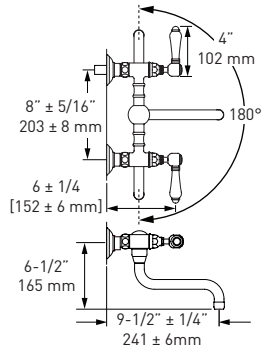

A1405/44 Acqui® Wall Mount Bridge Lavatory Faucet

Handle	APC	PN	STN	IB	TCB	ULB
A1405/44LM	-2	898	1213	1213	1347	1347
A1405/44LP	-2	898	1213	1213	1347	1347
A1405/44XM	-2	898	1213	1213	1347	1347

- 2" (5.08 cm) straight union extensions available, order part #C7205EXT+FINISH for a set of two.
- 1.2 GPM/4.5 LPM at 60 PSI (WaterSense and CEC compliant)
- 1/2" female NPT inlet
- Drain sold separately, see Lavatory Drain tab for pricing

SEE LAVATORY DRAINS TAB FOR PRICING

TTDO6HF1 Traditional Single Hole Floor Mount Tub Filler Trim

Handle	APC	PN	STN	ULB	IB	TCB
TTDO6HF1LM	2718	3670	3670	4077	4077	4077

- Single-function anti-calcium handshower at 1.8 GPM/6.8 LPM at 60 PSI (CEC Compliant)
- 12 GPM/45.4 LPM at 60 PSI
- Rough-in valve sold separately:
  — Order RH0506F1 rough-in valve : $746
- Remote thermostatic valve may be needed; verify local code requirements

A1404 Acqui® 4-Hole Deck Mount Tub Filler

Handle	APC	PN	STN	ULB	IB	TCB
A1404LM	2188	2954	2954	3282	3282	3282
A1404LP	2188	2954	2954	3282	3282	3282
A1404XM	2188	2954	2954	3282	3282	3282

- Single-function anti-calcium handshower at 1.8 GPM/6.8 LPM at 60 PSI (CEC Compliant)
- 9 GPM/34 LPM at 60 PSI
- 3/4" male NPT inlet
- No additional rough-in valve required to install

A1464 Acqui® 4-Hole Deck Mount Tub Filler

Handle	APC	PN	STN	ULB	IB	TCB
A1464LM	2188	2954	2954	3282	3282	3282
A1464LP	2188	2954	2954	3282	3282	3282
A1464XM	2188	2954	2954	3282	3282	3282

- Single-function anti-calcium handshower at 1.8 GPM/6.8 LPM at 60 PSI (CEC Compliant)
- 9 GPM/34 LPM at 60 PSI
- 3/4" male NPT inlet
- No additional rough-in valve required to install