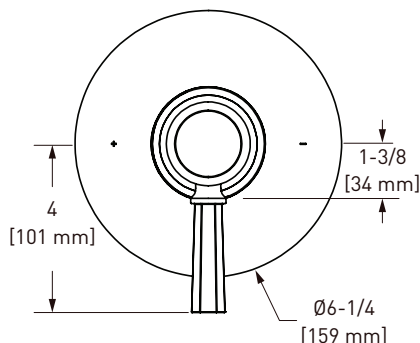

TSG51W1 San Giovanni™ 1/2" Pressure Balance Trim

NEW