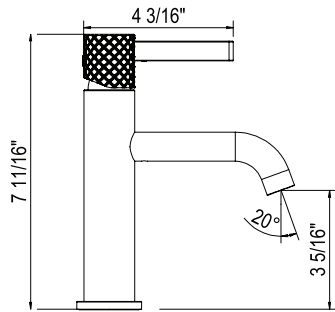

TE01D1 Tenerife™ Single Handle Lavatory Faucet

	APC	PN	STN	MB	AG
TE01D1LM	898	1213	1213	1213	1347

- 1.2 GPM/4.5 LPM at 60 PSI (WaterSense and CEC compliant)
- 3/8" speedway compression
- Push drain included with faucet