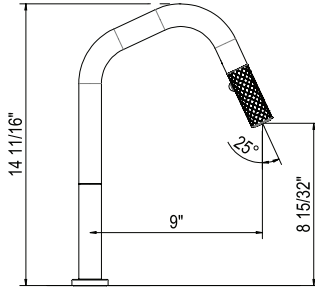

APC	PN	STN	MB	AG	VG
TE56D1LM	1178	1591	1591	1591	1767	1767

- Dual-spray functionality with stream and spray settings
- 1.8 GPM/6.8 LPM at 60 PSI (CEC compliant)
- 3/8" speedway compression
- Requires 1" (2.54 cm) clearance from backsplash to center of faucet hole

TE65D1 Tenerife™ Pull-Down Bar/Food Prep Kitchen Faucet