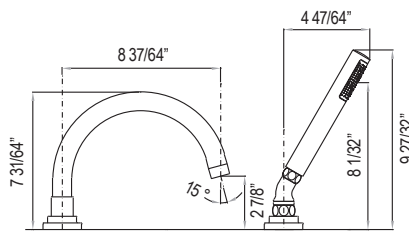

A2214 Lombardia® 5-Hole Deck Mount Tub Filler With C-Spout

Handle	APC	PN	STN	MB	ULB	TCB
A2214LM	2388	3224	3224	3224	3582	3582
A2214XM	2308	3116	3116	3134	3462	3462

- Single-function anti-calcium handshower at 1.8 GPM/6.8 LPM at 60 PSI (CEC Compliant)
- 4 GPM/15.2 LPM at 60 PSI
- 1/2" female NPT inlet
- No additional rough-in valve required to install