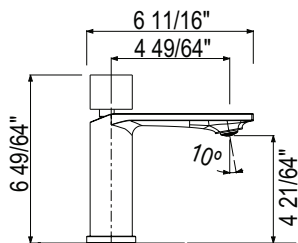

EC01D1 Eclissi™ Single Handle Lavatory Faucet

Handle	APC	STN	MB	PCB	PCG	PCN
EC01D1IW	828	1118	1118	828	828	828

Handle	MBC	MBN	SNB	SNC	SNG	MBG
EC01D1IW	1118	1118	1118	1118	1118	1118

- 12 outer and inner handle finishes
- Outer handle finish and body finish are always the same
- 1.2 GPM/4.5 LPM at 60 PSI (WaterSense and CEC compliant)
- 9/16" speedway compression
- Push drain included with faucet

EC02D1 Eclissi™ Single Handle Tall Lavatory Faucet