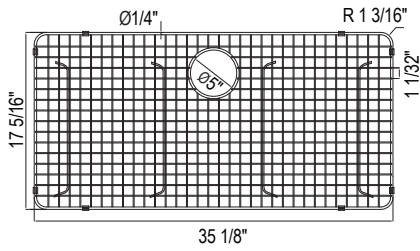

WSGRSS3618 Wire Sink Grid For RSS3618 Kitchen Sink

WSGRSS3618	SS	479

- Minimizes scratches and wear on the bottom of the sink by creating a raised working surface