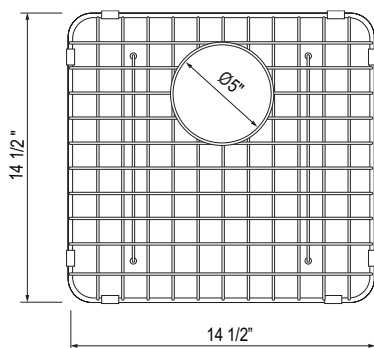

WSGRSS1515 Wire Sink Grid For RSS1515 Stainless Steel Sink

WSGRSS1515	SS	BKS	258	387

- Minimizes scratches and wear on the bottom of the sink by creating a raised working surface