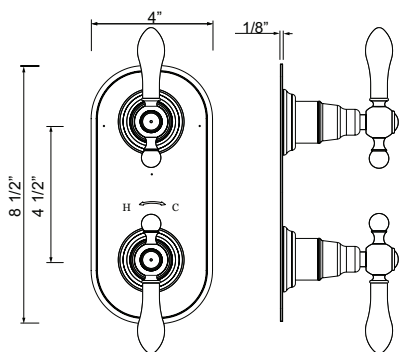

AC390 Arcana™ 1/2" Thermostatic Trim With Diverter

Handle	APC	PN	STN	IB	TCB
AC390LM-_/TO	1028	1388	1388	1542	1542
AC390OP-_/TO	1028	1388	1388	1542	1542
AC390X-_/TO	1028	1388	1388	1542	1542

- Temperature control with diverter
- Up to 5 functions depending on chosen rough
- Rough valve sold separately. Select one:
  - —Order R1051BV 1/2" therm. dedicated 1 function rough valve: $543
  - —Order R1052BD 1/2" therm. dedicated 2 function rough valve: $543
  - —Order R1053BD 1/2" therm. dedicated 3 function rough valve: $597
  - —Order R1055BD 1/2" therm. shared 5 function rough valve: $597