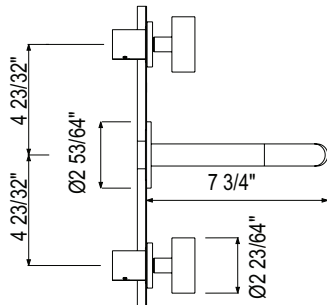

IW_BPC

IW_BSN

IW_BMB

IW_BSG

EIRENE

ACQUI

AMAHLE

APADANA

APOTHECARY

ARCANA

CAMPO

ECLISSI

GRACELINE

EC08W3 Eclissi™ Wall Mount Lavatory Faucet Trim With C-Spout

Handle	APC	STN	MB	PCB	PCG	PCN
EC08W3IW	898	1213	1213	898	898	898

Handle	MBC	MBN	SNB	SNC	SNG	MBG
EC08W3IW	1213	1213	1213	1213	1213	1213

- Drain sold separately, see Lavatory Drain tab for pricing
- 1.2 GPM/4.5 LPM at 60 PSI (WaterSense and CEC compliant)
- Rough-in valve sold separately:
  - —Order 300073RHL00 lever wall rough-in valve: $265

SEE LAVATORY DRAINS TAB FOR PRICING

5445

5447

6442

7444

8446

CC2310FWO

O127D0F