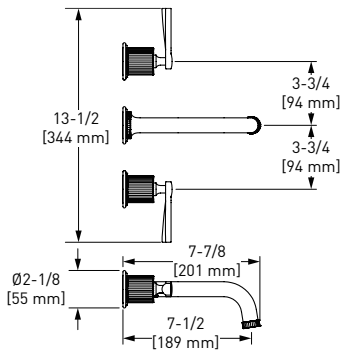

TAD08W3 Apadana™ Wall Mount Lavatory Faucet Trim

NEW

	APC	PN	STN	MB	AG
TAD08W3LM	928	1253	1253	1253	1392
TAD08W3LR	928	1253	1253	1253	1392

- Available Summer 2026
- 1.2 GPM/4.5 LPM at 60 PSI (WaterSense and CEC compliant)
- Drain sold separately, see Lavatory Drain tab for pricing.
- Rough-in valve sold separately
  —Order RHO8WM wall rough-in valve: $328

SEE LAVATORY DRAINS TAB FOR PRICING

5445

5447

6442

7444

8446

CC2310FWO

0127DOF