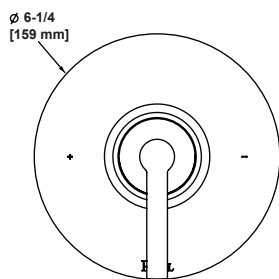

Handle	APC	PN	STN	MB	ULB	TCB
TLB51W1LM	528	713	713	713	792	792

- Bottom outlet compatible with diverter tub spout
- 1 function
- Temp. & volume control at 5.8 GPM/22 LPM at 60 PSI
- Rough-in valve sold separately:
  - —Order R51 rough-in valve: $184
- Extension kits available, 1 1/4" EXT51KIT114 and 3/4" EXT51KIT34

TLB44W1 (No Share) Lombardia® 1/2" Therm & Pressure Balance Trim With 2 Functions