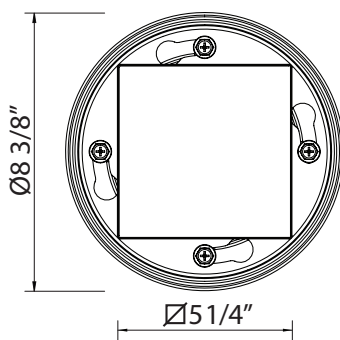

SDABS2/3 ABS 2" X 3" Drain Body Kit

		$
SDABS2/3		191

- Accommodates 41 GPM flow rate
- ROHL Decorative Drain Cover required to complete set: DC3142, DC3143, DC3144, DC3146