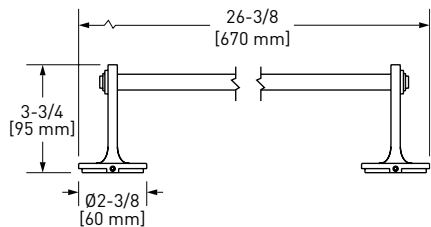

MD25WTB24 Modelle™ 24" Towel Bar

	APC	PN	STN	MB	AG	ULB
MD25WTB24	628	848	848	848	942	942

- Length cannot be cut down