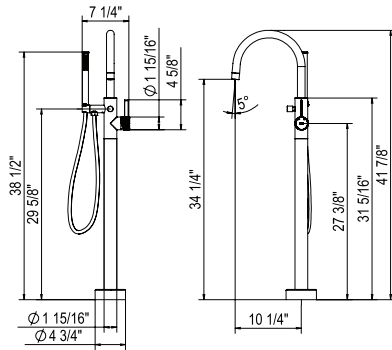

TTE06HF1 Tenerife™ Single Hole Floor Mount Tub Filler Trim

Handle	APC	PN	STN	MB	AG
TTE06HF1LM	2858	3859	3859	3859	4287

- Single-function anti-calcium handshower at 1.8 GPM/6.8 LPM at 60 PSI (CEC Compliant)
- 12 GPM/45.4 LPM at 60 PSI
- Rough-in valve sold separately:
  - Order RH0506F1 rough-in valve: $746
- Remote thermostatic valve may be needed; verify local code requirements