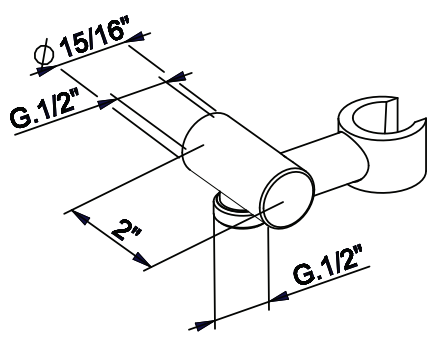

1630 Handshower Outlet With Holder

	APC	PN	STN	MB	ULB	IB	TCB
1630	208	281	281	281	312	312	312

- For shower arm mount only; not meant for wall mount installation
- 1/2" male outlet; 1/2" female NPT inlet
- Metal Construction