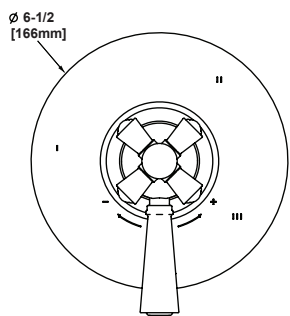

TTN51W1 1/2" Pressure Balance Trim

Handle	APC	PN	STN	MB	AG	ULB	IB	TCB
TTN51W1LM	648	875	875	848	942	972	972	972

- Bottom outlet compatible with diverter tub spout
- 1 function
- Temp. & volume control at 5.8 GPM/22 LPM at 60 PSI
- Rough-in valve sold separately:
  —Order R51 rough-in valve: $184
- Extension kits available, 1 1/4" EXT51KIT114 and 3/4" EXT51KIT34

TTN44W1 (No Share) 1/2" Therm & Pressure Balance Trim With 2 Functions

Handle	APC	PN	STN	MB	AG	ULB	IB	TCB
TTN44W1LM	898	1213	1213	1172	1302	1347	1347	1347

- Combines both thermostatic and pressure balance technologies
- "Set it and forget it" temperature control
- 2 dedicated functions (CEC compliant)
- Temp. & volume control with diverter at 6.3 GPM/24 LPM at 60 PSI
- Rough-in valve sold separately:
  —Order R23 rough-in valve: $266
- Extension kits available, 1 1/4" EXT23KIT114 and 3/4" EXT23KIT34

TTN23W1 (Shared) 1/2" Therm & Pressure Balance Trim With 3 Functions

Handle	APC	PN	STN	MB	AG	ULB	IB	TCB
TTN23W1LM	898	1213	1213	1172	1302	1347	1347	1347

- Combines both thermostatic and pressure balance technologies
- "Set it and forget it" temperature control
- 2 dedicated functions and 1 shared function
- Temp. & volume control with diverter at 6.3 GPM/24 LPM at 60 PSI
- Rough-in valve sold separately:
  —Order R23 rough-in valve: $266
- Extension kits available, 1 1/4" EXT23KIT114 and 3/4" EXT23KIT34

TTN47W1 (No Share) 1/2" Therm & Pressure Balance Trim With 3 Functions

Handle	APC	PN	STN	MB	AG	ULB	IB	TCB
TTN47W1LM	898	1213	1213	1172	1302	1347	1347	1347