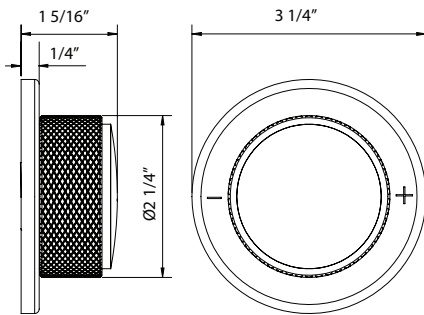

MB2051 Graceline® Trim For Volume Control

	APC	PN	STN	MB	AG	ULB
MB2051	648	875	875	875	972	972

- Volume control only
- Rough-in valve sold separately. Select one:
  - —Order R1040R 3/4" volume control rough-in valve: $184
  - —Order R1062BO 4-port, 3-way dedicated diverter rough-in valve: $372