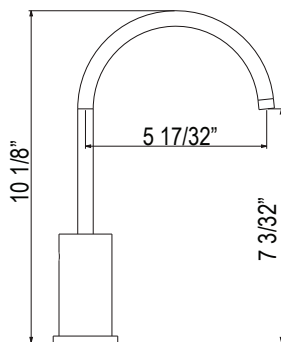

QL66 Lux™ Pot Filler

Handle	APC	PN	STN	MB	ULB	IB	TCB
QL66L-_-2	1878	2536	2536	2536	2817	2817	2817

- Dual handle shut-offs, one at the wall and one at the outlet
- Folds away when not in use
- 1.8 GPM/6.8 LPM at 60 PSI
- 1/2" female NPT inlet

RKIT7517 Lux™ Filter Kitchen Faucet Kit

	APC	PN	STN	MB	AG	VG	ULB	IB	TCB	SB
RKIT7517_-	1237	1419	1419	1419	1496	1496	1496	1496	1496	1496

- Top of the line 0.2-micron ceramic filter and active carbon material
- Yields reduced PFA's, lead, heavy metals, bacteria, foul taste and odor
- 0.5 GPM/1.9 LPM at 60 PSI (CEC compliant)
- 1/4" compression
- Stainless Steel material used for SB finish. Brass used for all other finishes
- Includes HRK-2000 filtration system

R7517 Lux™ Filter Kitchen Faucet

	APC	PN	STN	MB	AG	VG	ULB	IB	SB
R7517_-	518	700	700	700	777	777	777	777	777

- May be used with HRK-2000 inline filter system
- Not suitable for reverse osmosis systems or instant hot systems
- 0.5 GPM/1.9 LPM at 60 PSI (CEC compliant)
- 1/4" compression
- Stainless Steel material used for SB finish. Brass used for all other finishes

GKIT7545 Lux™ Hot Water Dispenser, Tank And Filter Kit

Handle	APC	PN	STN	MB	AG	VG	ULB	IB	TCB
GKIT7545LM_-2	2042	2224	2224	2224	2301	2301	2301	2301	2301

- 0.5 GPM/1.9 LPM at 45 PSI (CEC compliant)
- 3/8" speedway compression
- For replacement filter cartridge, order U.PRF1: $168
- Includes the Perrin & Rowe® U.1998 high performance hot water tank and U.1106 filter system

G7545 Lux™ Hot Water Dispenser

Handle	APC	PN	STN	MB	AG	VG	ULB	IB	TCB
G7545LM_-2	518	700	700	700	777	777	777	777	777

- 1.2 GPM/4.5 LPM at 45 PSI (CEC compliant)
- 3/8" speedway compression
- Only compatible with the Perrin & Rowe U.1998 high performance hot water tank and U.1106 filter system
- Does not work with ISE tank systems