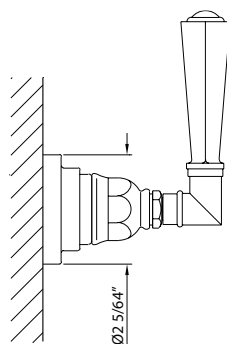

Handle	APC	PN	STN	ULB	TCB
A4924LM_TO	268	362	362	402	402
A4924XM_TO	328	443	443	492	492

- Volume control or diverter only
- Rough-in valve sold separately. Select one:
  - —Order R1040R 3/4" volume control rough-in valve: $184
  - —Order R1062BO 4-port, 3-way dedicated diverter rough-in valve: $372