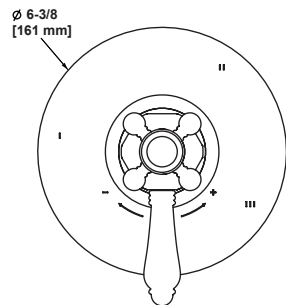

EIRENE

ACQUI

AMAHLE

APADANA

APOTHECARY

ARCANA

CAMPO

ECLISSI

GRACELINE

TTD23W1 (Shared) 1/2" Therm & Pressure Balance Trim With 3 Functions

Handle	APC	PN	STN	ULB	IB	TCB
TTD23W1LM	828	1118	1118	1242	1242	1242
TTD23W1LP	828	1118	1118	1242	1242	1242

- Combines both thermostatic and pressure balance technologies
- "Set it and forget it" temperature control
- LP handle code is the porcelain lever option
- 2 dedicated functions and 1 shared function
- Temp. & volume control with diverter at 6.3 GPM/24 LPM at 60 PSI
- Rough-in valve sold separately:
  - —Order R23 rough-in valve: $266
- Extension kits available, 1 1/4" EXT23KIT114 and 3/4" EXT23KIT34

TTD47W1 (No Share) 1/2" Therm & Pressure Balance Trim With 3 Functions

Handle	APC	PN	STN	ULB	IB	TCB
TTD47W1LM	828	1118	1118	1242	1242	1242
TTD47W1LP	828	1118	1118	1242	1242	1242

- Combines both thermostatic and pressure balance technologies
- "Set it and forget it" temperature control
- LP handle code is the porcelain lever option
- 3 dedicated functions (CEC compliant)
- Temp. & volume control with diverter at 6.3 GPM/24 LPM at 60 PSI
- Rough-in valve sold separately:
  - —Order R45 rough-in valve: $328
- Extension kits available, 1 1/4" EXT23KIT114 and 3/4" EXT23KIT34

TTD45W1 (Shared) 1/2" Therm & Pressure Balance Trim With 5 Functions

Handle	APC	PN	STN	ULB	IB	TCB
TTD45W1LM	828	1118	1118	1242	1242	1242
TTD45W1LP	828	1118	1118	1242	1242	1242