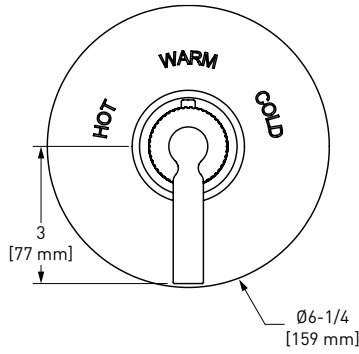

TAD13W1 Apadana™ 3/4" Thermostatic Trim Without Volume Control

NEW

	APC	PN	STN	MB	AG
TAD13W1LM	828	1118	1118	1118	1242

- Available Summer 2026
- Temperature control only
- Rough-in valve sold separately:
  - —Order 1005N rough-in valve: $441
- Volume control(s) required

TAD18W1 Apadana™ Trim For Volume Control And Diverter

NEW

	APC	PN	STN	MB	AG
TAD18W1LM	358	484	484	484	537

- Available Summer 2026
- Volume control or diverter only
- Rough-in valve sold separately. Select one:
  - —Order R1040R 3/4" volume control rough-in valve: $184
  - —Order R1062BO 4-port, 3-way dedicated diverter rough-in valve: $372

AD25WTP Apadana™ Toilet Paper Holder

NEW

	APC	PN	STN	MB	AG
AD25WTP	308	416	416	416	462

- Available Summer 2026
- There's no need to compromise on design in this essential space
- Accommodates oversized toilet paper rolls

AD25WRH Apadana™ Robe Hook

NEW

	APC	PN	STN	MB	AG
AD25WRH	238	322	322	322	357

- Available Summer 2026
- Holds one robe or towel close to your shower or bathing space

AD25WTR Apadana™ Towel Ring

NEW

	APC	PN	STN	MB	AG
AD25WTR	308	416	416	416	462

- Available Summer 2026
- Elegantly display hand towels in a coordinated fashion with other accessories