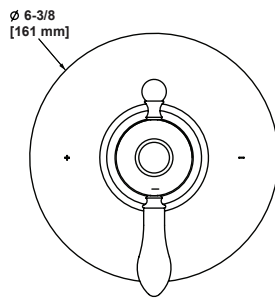

AR00380 Deck Unions

	APC	PN	STN	IB	TCB
AR00380-	798	1078	1078	1197	1197

- 1/2" female NPT inlet
- Order C5574EXT for use with A1401, A1901, A2701

ZA1038402 Floor Pillar Unions With Shut-Off Valves

	APC	STN	PN	TCB
ZA10384021-	278	—	—	—
ZA1038402A-	—	376	—	—
ZA1038402B-	—	—	376	—
ZA1038402V-	—	—	—	417

- Fits ZA386 floor pillar legs

ZA386 Floor Pillar Unions

	APC	PN	STN	IB	TCB
ZA386-	1528	2063	2063	2292	2292

- Cannot be cut down
- 1/2" female NPT inlet
- Extra horizontal reach union adaptors available, order C5574EXT
- Optional support bracket or stanchion not included with floor legs, order separately as ZZ940830 with finish

TAC51W1 Arcana™ 1/2" Pressure Balance Trim

Handle	APC	PN	STN	IB	TCB
TAC51W1LM	568	767	767	852	852

- Bottom outlet compatible with diverter tub spout
- 1 function
- Temp. & volume control at 5.8 GPM/22 LPM at 60 PSI
- Rough-in valve sold separately:
  - —Order R51 rough-in valve: $184
- Extension kits available, 1 1/4" EXT51KIT114 and 3/4" EXT51KIT34

TAC44W1 (No Share) Arcana™ 1/2" Therm & Pressure Balance Trim With 2 Functions

Handle	APC	PN	STN	IB	TCB
TAC44W1LM	828	1118	1118	1242	1242
TAC44W1OP	828	1118	1118	1242	1242

- Combines both thermostatic and pressure balance technologies
- "Set it and forget it" temperature control
- 2 dedicated functions (CEC compliant)
- Temp. & volume control with diverter at 6.3 GPM/24 LPM at 60 PSI
- Rough-in valve sold separately:
  - —Order R23 rough-in valve: $266
- Extension kits available, 1 1/4" EXT23KIT114 and 3/4" EXT23KIT34