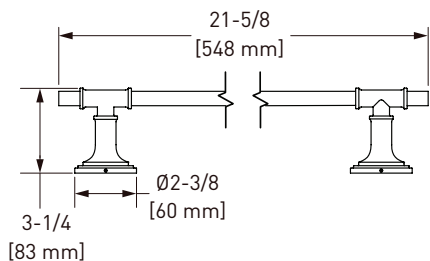

SG25WTB18 San Giovanni™ 18" Towel Bar

NEW

	APC	PN	STN	AG	ULB
SG25WTB18	288	389	389	432	432

- Available Spring 2026
- Length cannot be cut down

A1486LI San Giovanni™ 24" Towel Bar

	APC	PN	STN	ULB	TCB
A1486LI	488	659	659	732	732

- Length cannot be cut down