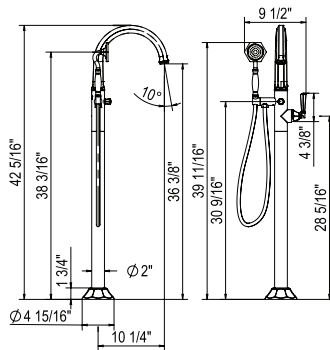

TPN06HF1 Palladian® Single Hole Floor Mount Tub Filler Trim