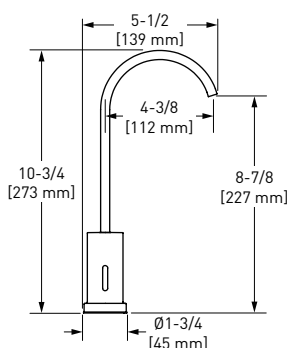

TN731 Transitional Reverse Osmosis Beverage Faucet

NEW

	C	SS	PN	STN	BK	AG
TN731	578	781	781	781	781	867

- 1.5 GPM/5.69 LPM at 60 PSI (CEC compliant)
- 3/8" speedway inlet connection
- Can be paired with 3/8" connection reverse osmosis filtration systems