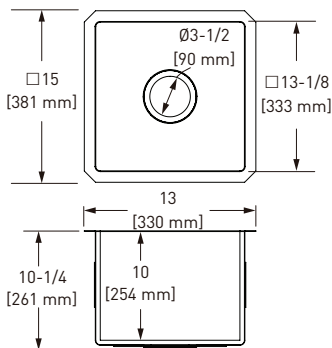

RUWUM1515	NEW	$	1048

- Commercial grade, 16 gauge 18/10 type 304 Stainless Steel
- 18" (45.72 cm) minimum cabinet size
- Angled sink design for optimal water drainage
- Undermount installation only

RSS1515 Forze™ 15" Single Bowl Stainless Steel Kitchen Or Bar/Food Prep Sink