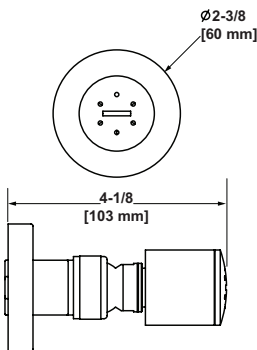

APC	PN	STN	MB	ULB	IB	TCB
0326BS1	458	619	619	619	687	687	687

- 1 function
- 1.8 GPM/6.8 LPM at 45 PSI (CEC compliant)