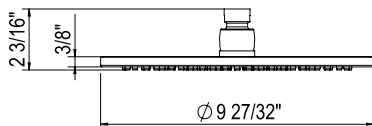

I00126RS1 10" Rain Showerhead

	APC	PN	STN	MB	AG
I00126RS1	468	632	632	632	702

- 1 function
- 1.8 GPM/6.8 LPM at 80 PSI (WaterSense and CEC compliant)
- Metal Construction