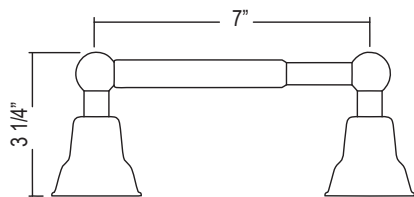

APC	PN	STN	IB	TCB
CIS18	318	430	430	477	477

- There's no need to compromise on design in this essential space
- Accommodates oversized toilet paper rolls