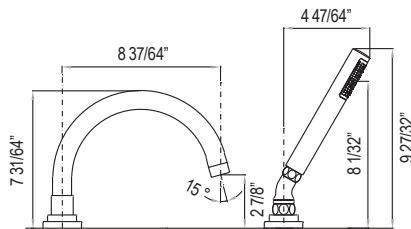

A2214 Lombardia® 5-Hole Deck Mount Tub Filler With C-Spout

Handle	APC	PN	STN	MB	ULB	TCB
A2214LM	2388	3224	3224	3224	3582	3582
A2214XM	2308	3116	3116	3134	3462	3462

- Single-function anti-calcium handshower at 1.8 GPM/6.8 LPM at 60 PSI (CEC Compliant)
- 4 GPM/15.2 LPM at 60 PSI
- 1/2" female NPT inlet
- No additional rough-in valve required to install