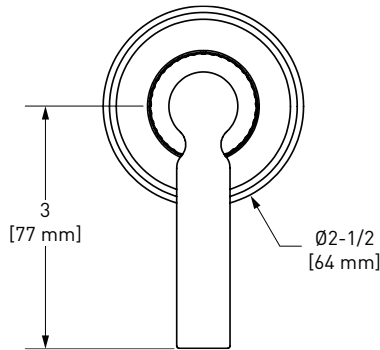

TAD13W1 Apadana™ 3/4" Thermostatic Trim Without Volume Control

NEW

	APC	PN	STN	MB	AG
TAD13W1LM	828	1118	1118	1118	1242

- Available Summer 2026
- Temperature control only
- Rough-in valve sold separately:
  - —Order 1005N rough-in valve: $441
- Volume control(s) required

TAD18W1 Apadana™ Trim For Volume Control And Diverter

NEW

	APC	PN	STN	MB	AG
TAD18W1LM	358	484	484	484	537

- Available Summer 2026
- Volume control or diverter only
- Rough-in valve sold separately. Select one:
  - —Order R1040R 3/4" volume control rough-in valve: $184
  - —Order R1062BO 4-port, 3-way dedicated diverter rough-in valve: $372

AD25WTP Apadana™ Toilet Paper Holder

NEW

	APC	PN	STN	MB	AG
AD25WTP	308	416	416	416	462

- Available Summer 2026
- There's no need to compromise on design in this essential space
- Accommodates oversized toilet paper rolls

AD25WRH Apadana™ Robe Hook

NEW

	APC	PN	STN	MB	AG
AD25WRH	238	322	322	322	357

- Available Summer 2026
- Holds one robe or towel close to your shower or bathing space

AD25WTR Apadana™ Towel Ring

NEW

	APC	PN	STN	MB	AG
AD25WTR	308	416	416	416	462

- Available Summer 2026
- Elegantly display hand towels in a coordinated fashion with other accessories