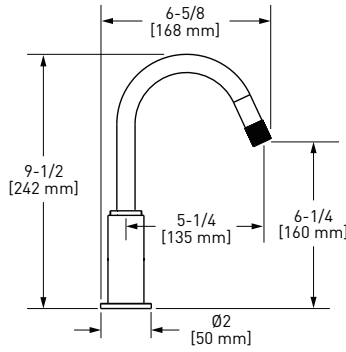

MB01D1 Graceline® Single Handle Lavatory Faucet

	APC	PN	STN	MB	AG	ULB
MB01D1LM	848	1145	1145	1145	1272	1272

- 1.2 GPM/4.5 LPM at 60 PSI (WaterSense and CEC compliant)
- 3/8" speedway compression
- Push drain included with faucet

MB2019 Graceline® Widespread Lavatory Faucet With C-Spout

Handle	APC	PN	STN	MB	AG	ULB
MB2019LM -2	1098	1483	1483	1483	1647	1647

- 1.2 GPM/4.5 LPM at 60 PSI (WaterSense and CEC compliant)
- 3/8" speedway compression
- Lift rod drain assembly included with faucet

MB2009 Graceline® Widespread Lavatory Faucet With U-Spout

Handle	APC	PN	STN	MB	AG	ULB
MB2009LM -2	1098	1483	1483	1483	1647	1647

- 1.2 GPM/4.5 LPM at 60 PSI (WaterSense and CEC compliant)
- 3/8" speedway compression
- Lift rod drain assembly included with faucet

MB2030 Graceline® Wall Mount Lavatory Faucet Trim

Handle	APC	PN	STN	MB	AG	ULB
MB2030LM TO-2	768	1037	1037	1037	1152	1152

- Drain sold separately, see Lavatory Drain tab for pricing
- 1.2 GPM/4.5 LPM at 60 PSI (WaterSense and CEC compliant)
- Rough-in valve sold separately:
  —Order RHO8WM wall rough-in valve: $328

SEE LAVATORY DRAINS TAB FOR PRICING