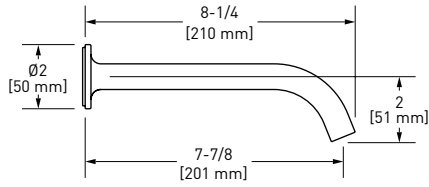

MD16W1 Modelle™ Wall Mount Tub Spout

	APC	PN	STN	MB	AG	ULB
MD16W1	538	727	727	727	807	807

- 1/2" male NPT inlet
- Metal Construction