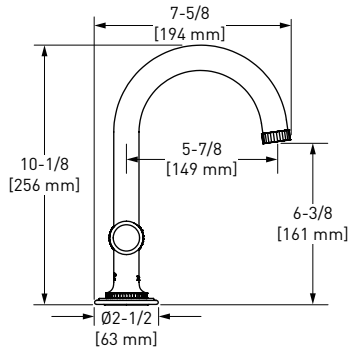

AD01D1 Apadana™ Single Handle Lavatory Faucet

NEW

APC	APC	PN	STN	MB	AG
AD01D1LM	928	1253	1253	1253	1392

- Available Summer 2026
- 1.2 GPM/4.5 LPM at 60 PSI (WaterSense and CEC compliant)
- 3/8" speedway compression
- Push drain included with faucet

AD08D3 Apadana™ Widespread Lavatory Faucet With C-Spout

NEW

APC	APC	PN	STN	MB	AG
AD08D3LM	1138	1537	1537	1537	1707
AD08D3LR	1138	1537	1537	1537	1707

- Available Summer 2026
- 1.2 GPM/4.5 LPM at 60 PSI (WaterSense and CEC compliant)
- 3/8" speedway compression
- Push drain included with faucet

AD09D3 Apadana™ Widespread Lavatory Faucet With U-Spout

NEW

APC	APC	PN	STN	MB	AG
AD09D3LM	1138	1537	1537	1537	1707
AD09D3LR	1138	1537	1537	1537	1707

- Available Summer 2026
- 1.2 GPM/4.5 LPM at 60 PSI (WaterSense and CEC compliant)
- 3/8" speedway compression
- Push drain included with faucet

TAD08W3 Apadana™ Wall Mount Lavatory Faucet Trim

NEW

	APC	PN	STN	MB	AG
TAD08W3LM	928	1253	1253	1253	1392
TAD08W3LR	928	1253	1253	1253	1392

- Available Summer 2026
- 1.2 GPM/4.5 LPM at 60 PSI (WaterSense and CEC compliant)
- Drain sold separately, see Lavatory Drain tab for pricing.
- Rough-in valve sold separately
  —Order RHO8WM wall rough-in valve: $328

SEE LAVATORY DRAINS TAB FOR PRICING

5445

5447

6442

7444

8446

CC2310FWO

0127DOF