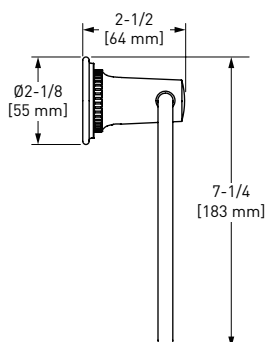

TAD13W1 Apadana™ 3/4" Thermostatic Trim Without Volume Control

NEW

	APC	PN	STN	MB	AG
TAD13W1LM	828	1118	1118	1118	1242

- Available Summer 2026
- Temperature control only
- Rough-in valve sold separately:
  - —Order 1005N rough-in valve: $441
- Volume control(s) required

TAD18W1 Apadana™ Trim For Volume Control And Diverter

NEW

	APC	PN	STN	MB	AG
TAD18W1LM	358	484	484	484	537

- Available Summer 2026
- Volume control or diverter only
- Rough-in valve sold separately. Select one:
  - —Order R1040R 3/4" volume control rough-in valve: $184
  - —Order R1062BO 4-port, 3-way dedicated diverter rough-in valve: $372

AD25WTP Apadana™ Toilet Paper Holder

NEW

	APC	PN	STN	MB	AG
AD25WTP	308	416	416	416	462

- Available Summer 2026
- There's no need to compromise on design in this essential space
- Accommodates oversized toilet paper rolls

AD25WRH Apadana™ Robe Hook

NEW

	APC	PN	STN	MB	AG
AD25WRH	238	322	322	322	357

- Available Summer 2026
- Holds one robe or towel close to your shower or bathing space

AD25WTR Apadana™ Towel Ring

NEW

	APC	PN	STN	MB	AG
AD25WTR	308	416	416	416	462

- Available Summer 2026
- Elegantly display hand towels in a coordinated fashion with other accessories