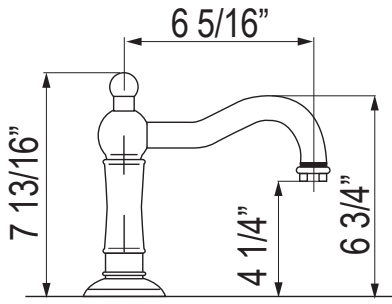

A1409 Acqui® Widespread Lavatory Faucet

Handle	APC	PN	STN	ULB	IB	TCB
A1409LM -2	1008	1361	1361	1512	1512	1512
A1409LP -2	1008	1361	1361	1512	1512	1512
A1409XM -2	1008	1361	1361	1512	1512	1512

- 1.2 GPM/4.5 LPM at 60 PSI (WaterSense and CEC compliant)
- 1/2" male NPT inlet
- Lift rod drain assembly included with faucet