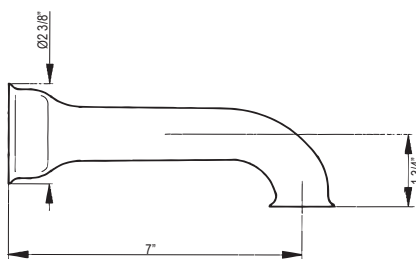

AC24 Arcana™ Wall Mount Tub Spout

	APC	PN	STN	IB	TCB
AC24-	278	376	376	417	417

- 1/2" female NPT inlet
- Metal Construction