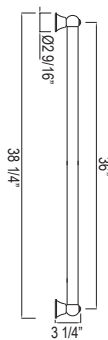

- Length cannot be cut down
- Grab Bar compliant with Americans with Disabilities Act of 1990 (ADA)
- Ø 13/8" (35mm) slide bar

1278 24" Grab Bar

	APC	PN	STN	IB
1278	1278	1726	1726	1917

- Length cannot be cut down
- Grab Bar compliant with Americans with Disabilities Act of 1990 (ADA)
- Ø 13/8" (35mm) slide bar
- Complements Palladian® collection and other transitional designs