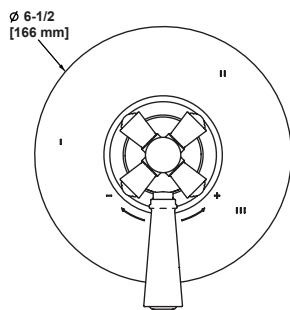

TTN51W1 1/2" Pressure Balance Trim

Handle	APC	PN	STN	MB	AG	ULB	IB	TCB
TTN51W1LM	648	875	875	848	942	972	972	972

- Bottom outlet compatible with diverter tub spout
- 1 function
- Temp. & volume control at 5.8 GPM/22 LPM at 60 PSI
- Rough-in valve sold separately:
  —Order R51 rough-in valve: $184
- Extension kits available, 1 1/4" EXT51KIT114 and 3/4" EXT51KIT34

TTN44W1 (No Share) 1/2" Therm & Pressure Balance Trim With 2 Functions

Handle	APC	PN	STN	MB	AG	ULB	IB	TCB
TTN44W1LM	898	1213	1213	1172	1302	1347	1347	1347

- Combines both thermostatic and pressure balance technologies
- "Set it and forget it" temperature control
- 2 dedicated functions (CEC compliant)
- Temp. & volume control with diverter at 6.3 GPM/24 LPM at 60 PSI
- Rough-in valve sold separately:
  —Order R23 rough-in valve: $266
- Extension kits available, 1 1/4" EXT23KIT114 and 3/4" EXT23KIT34

TTN23W1 (Shared) 1/2" Therm & Pressure Balance Trim With 3 Functions

Handle	APC	PN	STN	MB	AG	ULB	IB	TCB
TTN23W1LM	898	1213	1213	1172	1302	1347	1347	1347

- Combines both thermostatic and pressure balance technologies
- "Set it and forget it" temperature control
- 2 dedicated functions and 1 shared function
- Temp. & volume control with diverter at 6.3 GPM/24 LPM at 60 PSI
- Rough-in valve sold separately:
  —Order R23 rough-in valve: $266
- Extension kits available, 1 1/4" EXT23KIT114 and 3/4" EXT23KIT34

TTN47W1 (No Share) 1/2" Therm & Pressure Balance Trim With 3 Functions

Handle	APC	PN	STN	MB	AG	ULB	IB	TCB
TTN47W1LM	898	1213	1213	1172	1302	1347	1347	1347