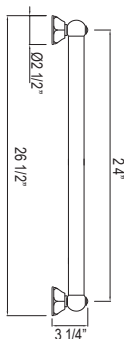

- Length cannot be cut down
- Grab Bar compliant with Americans with Disabilities Act of 1990 (ADA)
- Ø 13/8" (35mm) slide bar

1278 24" Grab Bar

	APC	PN	STN	IB
1278	1278	1726	1726	1917

- Length cannot be cut down
- Grab Bar compliant with Americans with Disabilities Act of 1990 (ADA)
- Ø 13/8" (35mm) slide bar
- Complements Palladian® collection and other transitional designs