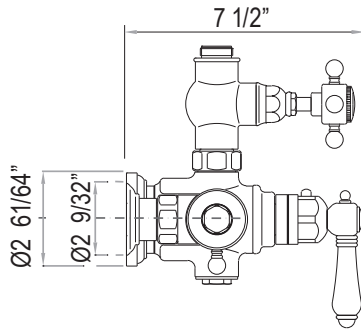

A4912 Trim For Volume Control And Diverter

Handle	APC	PN	STN	ULB	IB	TCB
A4912LM _ TO	288	389	389	432	432	432
A4912LP _ TO	288	389	389	432	432	432
A4912XM _ TO	288	389	389	432	432	432

- Volume control or diverter only
- Rough-in valve sold separately. Select one:
  - —Order R1040R 3/4" volume control rough-in valve: $184
  - —Order R1062B0 4-port, 3-way dedicated diverter rough-in valve: $372

A4917 Exposed Therm Valve With Volume and Temperature Control

Handle	APC	PN	STN	IB	TCB
A4917LM _ _	2858	3859	3859	4287	4287
A4917LP _ _	2858	3859	3859	4287	4287
A4917XM _ _	2858	3859	3859	4287	4287

- Temperature and volume control
- Cross handle on volume control and metal lever on temperature control for XM model
- 16 GPM/60.5 LPM at 45 PSI
- Must order 1560 riser to connect to outlet

ROT8 Toilet Paper Holder

	APC	PN	STN	ULB	IB	TCB
ROT8 _ _	208	281	281	312	312	312

- There's no need to compromise on design in this essential space
- Accommodates oversized toilet paper rolls

ROT18 Toilet Paper Holder With Spring Loaded Roller

	APC	PN	STN	ULB	IB	TCB
ROT18 _ _	298	403	403	447	447	447

- Replacement roll holder available, order TPROLLER

ROT19 Spare Toilet Paper Holder

	APC	PN	STN	IB	TCB
ROT19 _ _	258	349	349	387	387

- There's no need to compromise on design in this essential space
- Accommodates oversized toilet paper rolls