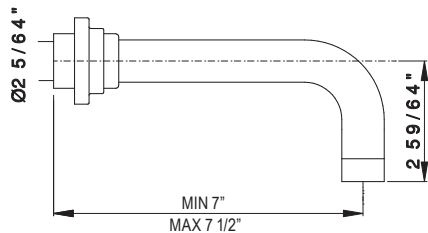

A2203 Lombardia® Wall Mount Tub Spout

	APC	PN	STN	MB	ULB	TCB
A2203	408	551	551	551	612	612

- 1/2" female NPT inlet
- Metal Construction