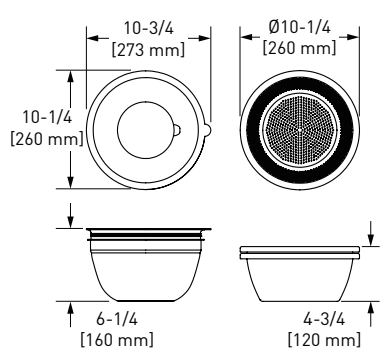

COL03 Colander and Mixing Bowl With Lid and Grating Inserts For Workstation Sinks

NEW

COL03 $ 307

- Includes board, mixing bowl, colander, lid and 3 inserts: mandoline slicer, large hole grater and small hole grater
- Compatible with Allia™ ALUM3319WS, ALUM3019WS and Culinario™ RUWUM3019WS, RUWUM3319WS, RUWUM3619WS, RUWUM4019WS, RUWAF3020WS, RUWAF3320WS, RUWUM5019WS