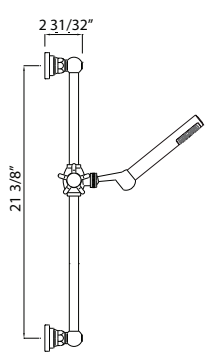

1267 36" Grab Bar

	APC	PN	STN	MB	IB	TCB
1267	928	1253	1253	1253	1392	1392

- Length cannot be cut down
- Grab Bar compliant with Americans with Disabilities Act of 1990 (ADA)
- Ø 1 3/8" (35mm) slide bar

1279 36" Grab Bar

	APC	PN	STN	IB
1279	1358	1834	1834	2037

- Length cannot be cut down
- Grab Bar compliant with Americans with Disabilities Act of 1990 (ADA)
- Ø 1 3/8" (35mm) slide bar
- Complements Palladian® collection and other transitional designs

1271 24" Grab Bar With Sliding Handshower Holder

	APC	PN	STN	IB	TCB
1271	1158	1564	1564	1737	1737

- Length cannot be cut down
- Grab Bar compliant with Americans with Disabilities Act of 1990 (ADA)
- Ø 1 3/8" (35mm) slide bar

1270 36" Grab Bar With Sliding Handshower Holder

	APC	PN	STN	IB	TCB
1270	1158	1564	1564	1737	1737

- Length cannot be cut down
- Grab Bar compliant with Americans with Disabilities Act of 1990 (ADA)
- Ø 1 3/8" (35mm) slide bar

AKIT8073 Handshower Set With 21" Slide Bar and Single Function Handshower

Handle	APC	PN	STN	ULB	TCB
AKIT8073XM	1458	1969	1969	2187	2187

- C7135 single-function handshower
- 59" (150 cm) shower hose
- 1.8 GPM/6.8 LPM at 60 PSI (CEC compliant)
- Ø 45/64" (17.8mm) slide bar
- Complements San Giovanni™ collection and other transitional designs