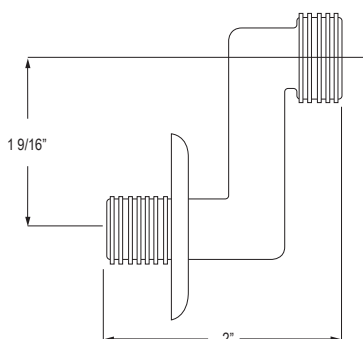

ZZ9314302/2 Wall Unions

	APC	STN	PN	TCB	IB
ZZ93143021/2-	254	—	—	—	—
ZZ9314302A/2-	—	440	—	—	—
ZZ9314302B/2-	—	—	362	—	—
ZZ9314302V/2-	—	—	—	440	—
ZZ9314302Z/2-	—	—	—	—	440

- 1/2" NPSM X 3/4" NPSM
- Order C5574EXT for use with A1401, A1901, A2701