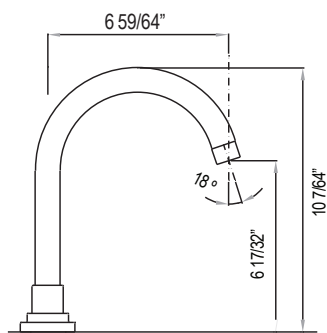

A2208 Lombardia® Widespread Lavatory Faucet With C-Spout

Handle	APC	PN	STN	MB	ULB	TCB
A2208LM -2	978	1321	1321	1321	1467	1467
A2208XM -2	978	1321	1321	1321	1467	1467

- 1.2 GPM/4.5 LPM at 60 PSI (WaterSense and CEC compliant)
- 1/2" male NPT inlet
- Lift rod drain assembly included with faucet