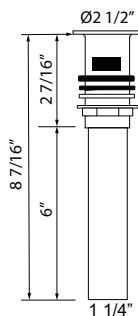

APC	PN	STN	MB	EG	ULB	IB	EB	TCB
5447	412	557	557	557	618	618	618	618	618

- 6" tailpiece
- Fits 1 3/4" standard drain

8446 Lavatory Lift And Turn Drain Without Overflow