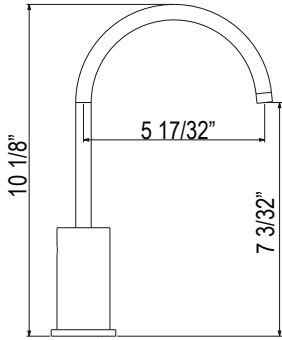

TN731 Transitional Reverse Osmosis Beverage Faucet

NEW

	C	SS	PN	STN	BK	AG
TN731	578	781	781	781	781	867

- 1.5 GPM/5.69 LPM at 60 PSI (CEC compliant)
- 3/8" speedway inlet connection
- Can be paired with 3/8" connection reverse osmosis filtration systems

GKIT7545 Lux™ Hot Water Dispenser, Tank And Filter Kit

Handle	APC	PN	STN	MB	AG	VG	ULB	IB	TCB
GKIT7545LM	-2	2042	2224	2224	2224	2301	2301	2301	2301

- 0.5 GPM/1.9 LPM at 45 PSI (CEC compliant)
- 3/8" speedway compression
- For replacement filter cartridge, order U.PRF1: $168
- Includes the Perrin & Rowe® U.1998 high performance hot water tank and U.1106 filter system

G7545 Lux™ Hot Water Dispenser

Handle	APC	PN	STN	MB	AG	VG	ULB	IB	TCB
G7545LM	-2	518	700	700	700	777	777	777	777

- 1.2 GPM/4.5 LPM at 45 PSI (CEC compliant)
- 3/8" speedway compression
- Only compatible with the Perrin & Rowe U.1998 high performance hot water tank and U.1106 filter system
- Does not work with ISE tank systems