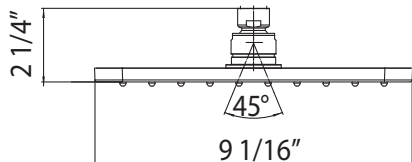

I00597 10" Rain Showerhead

	APC	PN	STN
I00597	628	848	848

- Complements Meda™ collection and other modern designs
- 1 function
- 1.8 GPM/6.8 LPM at 80 PSI (WaterSense and CEC compliant)
- For installation on ceiling or on exposed shower arm
- Metal Construction