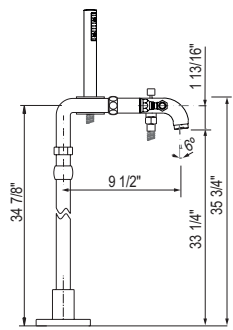

AKIT2302N San Giovanni™ Floor Mount Tub Filler

Handle	APC	PN	STN	TCB
AKIT2302NLM	2964	3985	3985	4430

- Single-function anti-calcium handshower at 1.8 GPM/6.8 LPM at 60 PSI (CEC Compliant)
- 6 GPM/23 LPM at 60 PSI
- 1/2" female NPT inlet
- 2" (5.08 cm) straight union extensions available, order part #C7205EXT+FINISH for a set of two
- No additional rough-in valve required to install