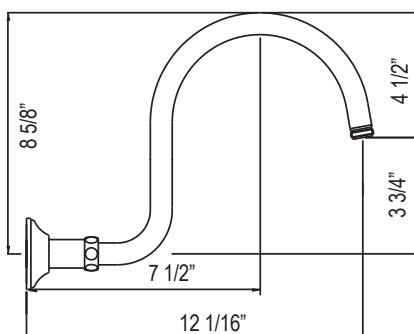

1475/12 12" Wall Mount Shower Arm

	APC	PN	STN	ULB	IB	TCB
1475/12	338	457	457	507	507	507

- Escutcheon included
- 1/2" male outlet; 1/2" male NPT inlet
- Modern style round escutcheon available, order ROGSCO14

150127SA 15" Wall Mount Shower Arm