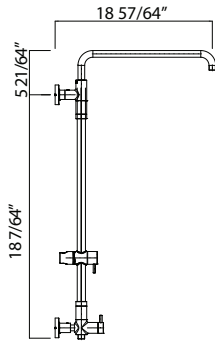

1505/24 24" Ceiling Mount Shower Arm

	APC	PN	STN	MB	AG	ULB	IB	TCB
1505/24	338	457	457	457	507	507	507	507

- Comes with three escutcheon flanges
- Choose the one that best fits your design, recycle the others
- 1/2" male outlet; 1/2" male NPT inlet