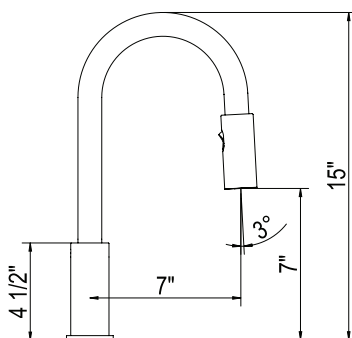

R7581S Lux™ Pull-Down Bar/Food Prep Kitchen Faucet

Handle	APC	SS	PN	STN	MB	AG	VG
R7581SLM_-2	1158	1564	1564	1564	1564	1737	1737

- Dual-spray functionality with stream and spray settings
- 1.8 GPM/6.8 LPM at 60 PSI (CEC compliant)
- 1/2" female NPSM inlet
- Requires 2 1/2" (6.35 cm) clearance from backsplash to center of faucet hole