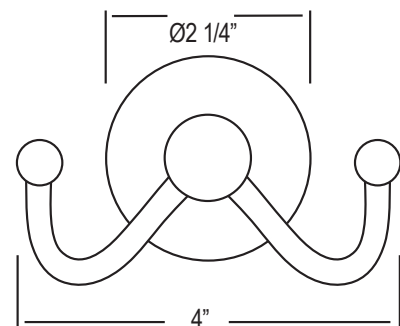

- Holds one robe or towel close to your shower or bathing space

CIS7D Arcana™ Double Robe Hook

	APC	PN	STN	IB	TCB
CIS7D	198	268	268	297	297

- Optimize space with this double hook for multiple robe/towel storage