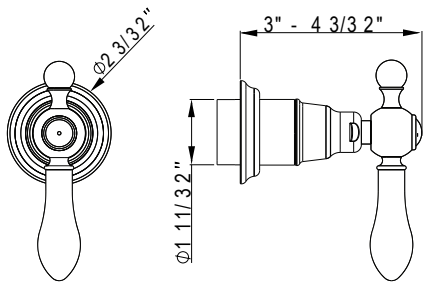

AC195 Arcana™ Trim For Volume Control And Diverter

Handle	APC	PN	STN	IB	TCB
AC195LM-_/TO	328	443	443	492	492
AC195OP-_/TO	328	443	443	492	492
AC195X-_/TO	328	443	443	492	492

- Volume control or diverter only
- Rough-in valve sold separately. Select one:
  - —Order R1040R 3/4" volume control rough-in valve: $184
  - —Order R1062B0 4-port, 3-way dedicated diverter rough-in valve: $372