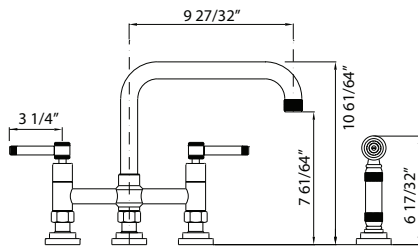

A3358I Campo™ Bridge Kitchen Faucet With Side Spray

Handle	APC	PN	STN	MB	MBU	ULB	IB	TCB
A3358ILWS	-2	1648	2225	2225	2225	2472	2472	2472
A3358IWWS	-2	1648	2225	2225	2225	2472	2472	2472

- Single spray functionality
- 1.5 GPM/5.69 LPM at 60 PSI (CEC compliant)
- 1/2" male NPT inlet