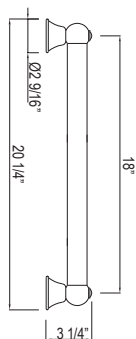

1252 18" Grab Bar

	APC	PN	STN	ULB	IB	TCB
1252	768	1037	1037	1152	1152	1152

- Length cannot be cut down
- Grab Bar compliant with Americans with Disabilities Act of 1990 (ADA)
- Ø 13/8" (35mm) slide bar