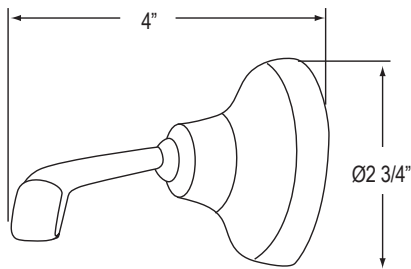

C494 Wall Mount Handshower Holder

	APC	PN	STN	TCB
C494	168	227	227	252

- Adjustable
- Metal Construction

0326BS1 Single Function Body Spray