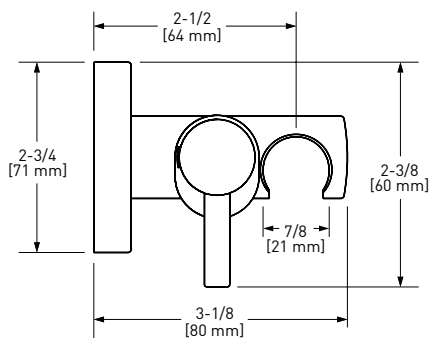

0126WO Handshower Outlet With Holder and Integrated Volume Control

	APC	PN	STN	MB	AG	ULB	IB	TCB
0126WO	338	457	457	457	507	507	507	507

- 1/2" male outlet; 1/2" female NPT inlet
- Metal Construction