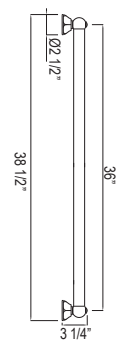

1267 36" Grab Bar

	APC	PN	STN	MB	IB	TCB
1267	928	1253	1253	1253	1392	1392

- Length cannot be cut down
- Grab Bar compliant with Americans with Disabilities Act of 1990 (ADA)
- Ø 1 3/8" (35mm) slide bar

1279 36" Grab Bar

	APC	PN	STN	IB
1279	1358	1834	1834	2037

- Length cannot be cut down
- Grab Bar compliant with Americans with Disabilities Act of 1990 (ADA)
- Ø 1 3/8" (35mm) slide bar
- Complements Palladian® collection and other transitional designs

1271 24" Grab Bar With Sliding Handshower Holder

	APC	PN	STN	IB	TCB
1271	1158	1564	1564	1737	1737

- Length cannot be cut down
- Grab Bar compliant with Americans with Disabilities Act of 1990 (ADA)
- Ø 1 3/8" (35mm) slide bar

1270 36" Grab Bar With Sliding Handshower Holder

	APC	PN	STN	IB	TCB
1270	1158	1564	1564	1737	1737

- Length cannot be cut down
- Grab Bar compliant with Americans with Disabilities Act of 1990 (ADA)
- Ø 1 3/8" (35mm) slide bar

AKIT8073 Handshower Set With 21" Slide Bar and Single Function Handshower

Handle	APC	PN	STN	ULB	TCB
AKIT8073XM	1458	1969	1969	2187	2187

- C7135 single-function handshower
- 59" (150 cm) shower hose
- 1.8 GPM/6.8 LPM at 60 PSI (CEC compliant)
- Ø 45/64" (17.8mm) slide bar
- Complements San Giovanni™ collection and other transitional designs