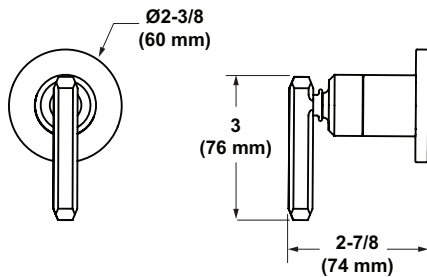

TAP18W1 Apothecary™ Trim For Volume Control And Diverter

Handle	APC	PN	STN	MB	AG	ULB
TAP18W1LM	398	538	538	538	597	597
TAP18W1XM	468	632	632	632	702	702

- Volume control or diverter only
- Rough-in valve sold separately. Select one:
  - —Order R1040R 3/4" volume control rough-in valve: $184
  - —Order R1062BO 4-port, 3-way dedicated diverter rough-in valve: $372