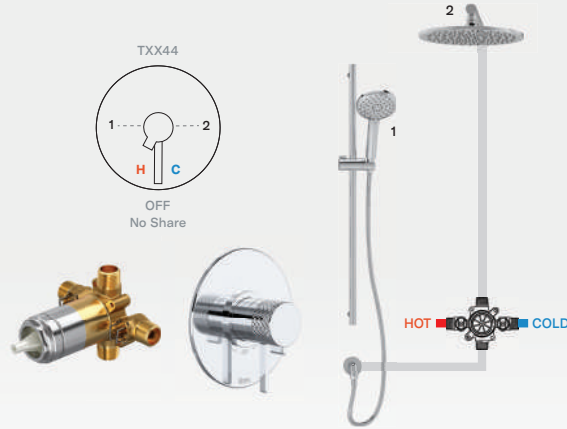

SHOWER CONFIGURATION GUIDE

1/2" THERMOSTATIC AND PRESSURE BALANCE

R23 | Simple Spa — 2 Dedicated Functions

High Efficiency

- 6.3 GPM
- 2 dedicated functions
- Temperature and volume control with diverter
- Separate handle allows for "set it and forget it" temperature control
- Combines both thermostatic and pressure balance technologies
- Extension kit available and sold separately
- Available inlet connections: 1/2" NPT, PEX (SPEX), Expansion Pex (EX)
- Must purchase trim TXX44 separately