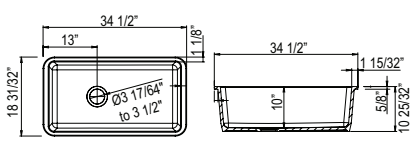

6497 Allia™ 34" Fireclay Single Bowl Undermount Kitchen Sink

	00	68	04	63
6497-	1418	1718	1718	1718

- Can be installed as an undermount or drop-in. For undermount installation order optional QN25UM: $159
- 36" (91.44 cm) minimum cabinet size
- Includes "ALLIA PARIS" badge
- Due to ±1% dimensions, it is recommended that the cabinet construction is finalized upon receipt of the sink
- For matching wire sink grid, order WSG6497