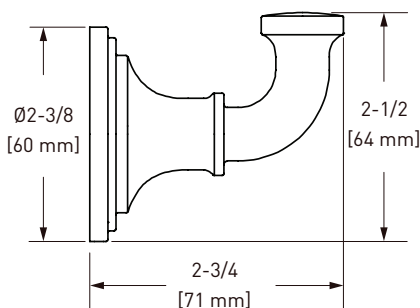

SG25WRH San Giovanni™ Double Robe Hook