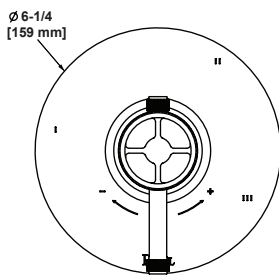

TCP51W1 Campo™ 1/2" Pressure Balance Trim

Handle	APC	PN	MB	ULB
TCP51W1IL	588	794	794	882

- Bottom outlet compatible with diverter tub spout
- 1 function
- Temp. & volume control at 5.8 GPM/22 LPM at 60 PSI
- Rough-in valve sold separately:
  - —Order R51 rough-in valve: $184
- Extension kits available, 1 1/4" EXT51KIT114 and 3/4" EXT51KIT34

TCP44W1 (No Share) Campo™ 1/2" Therm & Pressure Balance Trim With 2 Functions

Handle	APC	PN	MB	ULB
TCP44W1IL	848	1145	1145	1272

- Combines both thermostatic and pressure balance technologies
- "Set it and forget it" temperature control
- 2 dedicated functions (CEC compliant)
- Temp. & volume control with diverter at 6.3 GPM/24 LPM at 60 PSI
- Rough-in valve sold separately:
  - —Order R23 rough-in valve: $266
- Extension kits available, 1 1/4" EXT23KIT114 and 3/4" EXT23KIT34

TCP23W1 (Shared) Campo™ 1/2" Therm & Pressure Balance Trim With 3 Functions

Handle	APC	PN	MB	ULB
TCP23W1IL	848	1145	1145	1272

- Combines both thermostatic and pressure balance technologies
- "Set it and forget it" temperature control
- 2 dedicated functions and 1 shared function
- Temp. & volume control with diverter at 6.3 GPM/24 LPM at 60 PSI
- Rough-in valve sold separately:
  - —Order R23 rough-in valve: $266
- Extension kits available, 1 1/4" EXT23KIT114 and 3/4" EXT23KIT34

TCP47W1 (No Share) Campo™ 1/2" Therm & Pressure Balance Trim With 3 Functions

Handle	APC	PN	MB	ULB
TCP47W1IL	848	1145	1145	1272

- Combines both thermostatic and pressure balance technologies
- "Set it and forget it" temperature control
- 3 dedicated functions (CEC compliant)
- Temp. & volume control with diverter at 5 GPM/19 LPM at 60 PSI
- Rough-in valve sold separately:
  - —Order R45 rough-in valve: $328
- Extension kits available, 1 1/4" EXT23KIT114 and 3/4" EXT23KIT34