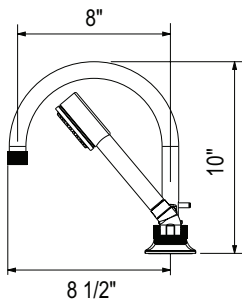

MB2045 Graceline® Wall Mount Tub Spout

Handle	APC	PN	STN	MB	AG	ULB
MB2045	318	430	430	430	477	477

- 1/2" male NPT inlet
- Metal Construction