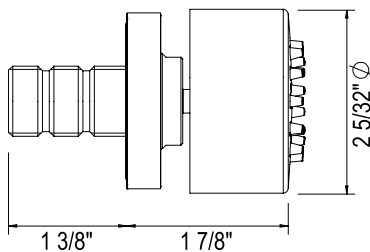

0126BS1 2-Function Body Spray