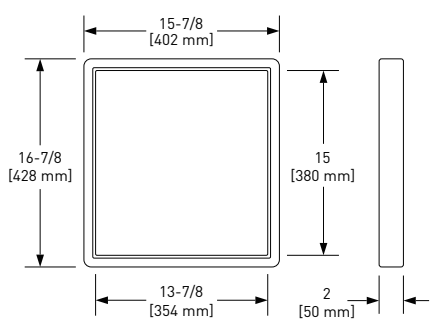

CB03 Cutting Board For Undermount Workstation Sinks

CB03 $ 169

- Compatible with Allia™ ALUM3319WS, ALUM3019WS and Culinario™ RUWUM3019WS, RUWUM3319WS, RUWUM3619WS, RUWUM4019WS, RUWUM5019WS