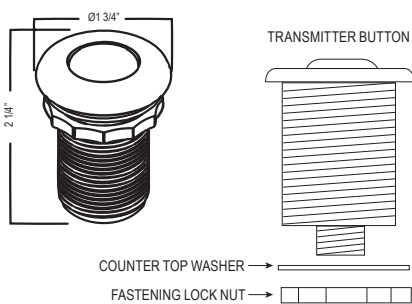

AS550 Waste Disposal Control Box With Air Switch Button

	APC	PN	STN	MB	ULB	IB	TCB
AS550	498	673	673	673	747	747	747

- Includes ROHL branding on top of button
- Remote on/off air switch button for activating garbage disposals
- Solution for island countertops or where an electrical switch is not available
- Control box with mounting hardware included