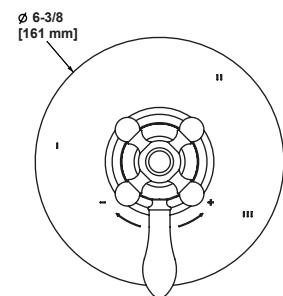

TAC23W1 (Shared) Arcana™ 1/2" Therm & Pressure Balance Trim With 3 Functions

Handle	APC	PN	STN	IB	TCB
TAC23W1LM	828	1118	1118	1242	1242
TAC23W1OP	828	1118	1118	1242	1242

- Combines both thermostatic and pressure balance technologies
- "Set it and forget it" temperature control
- 2 dedicated functions and 1 shared function
- Temp. & volume control with diverter at 6.3 GPM/24 LPM at 60 PSI
- Rough-in valve sold separately:
  - —Order R23 rough-in valve: $266
- Extension kits available, 1 1/4" EXT23KIT114 and 3/4" EXT23KIT34

TAC47W1 (No Share) Arcana™ 1/2" Therm & Pressure Balance Trim With 3 Functions

Handle	APC	PN	STN	IB	TCB
TAC47W1LM	828	1118	1118	1242	1242
TAC47W1OP	828	1118	1118	1242	1242

- Combines both thermostatic and pressure balance technologies
- "Set it and forget it" temperature control
- 3 dedicated functions (CEC compliant)
- Temp. & volume control with diverter at 5 GPM/19 LPM at 60 PSI
- Rough-in valve sold separately:
  - —Order R45 rough-in valve: $328
- Extension kits available, 1 1/4" EXT23KIT114 and 3/4" EXT23KIT34

TAC45W1 (Shared) Arcana™ 1/2" Therm & Pressure Balance Trim With 5 Functions

Handle	APC	PN	STN	IB	TCB
TAC45W1LM	828	1118	1118	1242	1242
TAC45W1OP	828	1118	1118	1242	1242

- Combines both thermostatic and pressure balance technologies
- "Set it and forget it" temperature control
- 3 dedicated functions and 2 shared functions
- Temp. & volume control with diverter at 6.3 GPM/24 LPM at 60 PSI
- Rough-in valve sold separately:
  - —Order R45 rough-in valve: $328
- Extension kits available, 1 1/4" EXT23KIT114 and 3/4" EXT23KIT34

AC390 Arcana™ 1/2" Thermostatic Trim With Diverter

Handle	APC	PN	STN	IB	TCB
AC390LM-_/TO	1028	1388	1388	1542	1542
AC390OP-_/TO	1028	1388	1388	1542	1542
AC390X-_/TO	1028	1388	1388	1542	1542