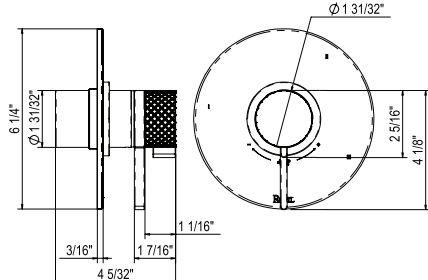

TTE45W1 (Shared) Tenerife™ 1/2" Therm & Pressure Balance Trim With 5 Functions

	APC	PN	STN	MB	AG
TTE45W1LM	878	1186	1186	1186	1317

- Combines both thermostatic and pressure balance technologies
- "Set it and forget it" temperature control
- 3 dedicated functions and 2 shared functions
- Temp. & volume control with diverter at 6.3 GPM/24 LPM at 60 PSI
- Rough-in valve sold separately:
  - —Order R45 rough-in valve: $328
- Extension kits available, 1 1/4" EXT23KIT114 and 3/4" EXT23KIT34