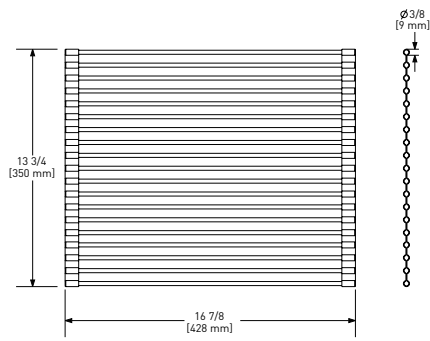

SR-3019S Drying Rack For Undermount Workstation Sinks