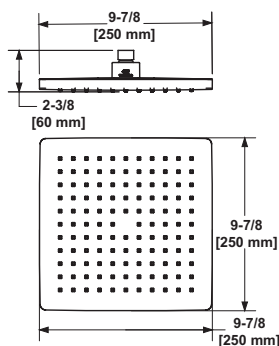

I00226RS1 10" Rain Showerhead

	APC	PN	STN	MB	AG
I00226RS1	458	619	619	619	687

- 1 function
- 1.8 GPM/6.8 LPM at 60 PSI (CEC compliant)
- Metal Construction