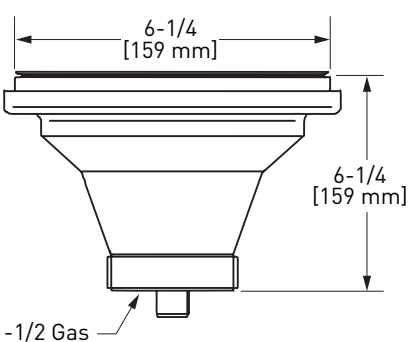

735 Basket Strainer

	WH	PN	STN	MB	BK	BKS
735	218	295	295	295	295	327

	SEG	EG	ULB	IB	TCB
735	327	327	327	327	327

- Fits standard 3 1/2" diameter drain openings
- Standard 1 1/2" male connection to drain plumbing
- Shorter mounting screws available for metal sinks, part #737SCREW23: $53
- Perrin & Rowe Satin English Gold (SEG) finish complements Satin Brass (US4) finish