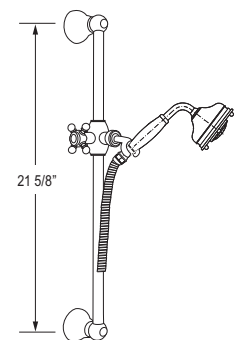

1311 Handshower Set With 22" Slide Bar and 3-Function Handshower

	APC	PN	STN	ULB	IB	TCB
1311	1218	1645	1645	1827	1827	1827

- 1151/8 3-function handshower
- 59" (150 cm) shower hose
- 1.8 GPM/6.8 LPM at 60 PSI (CEC compliant)
- Ø 3/4" (19mm) slide bar