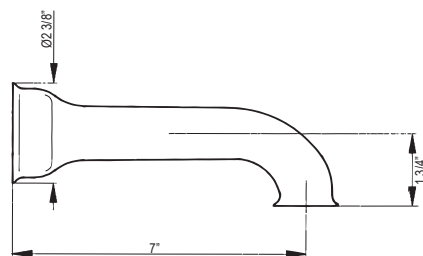

AC24 Arcana™ Wall Mount Tub Spout

	APC	PN	STN	IB	TCB
AC24	278	376	376	417	417

- 1/2" female NPT inlet
- Metal Construction