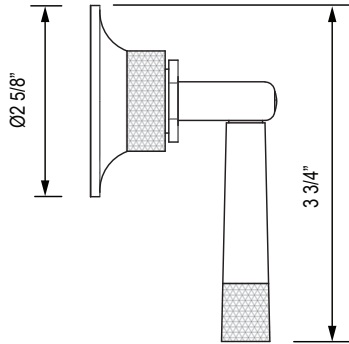

MB2048 Graceline® Trim For Volume Control And Diverter

Handle	APC	PN	STN	MB	AG	ULB
MB2048LM	398	538	538	538	597	597

- Volume control or diverter only
- Rough-in valve sold separately. Select one:
  - —Order R1040R 3/4" volume control rough-in valve: $184
  - —Order R1062BO 4-port, 3-way dedicated diverter rough-in valve: $372