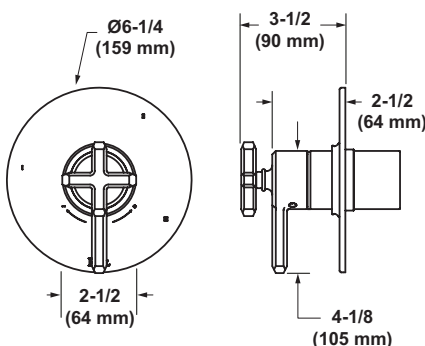

TAP45W1 (Shared) Apothecary™ 1/2" Therm & Pressure Balance Trim With 5 Functions

Handle	APC	PN	STN	MB	AG	ULB
TAP45W1LM	948	1280	1280	1280	1422	1422

- Combines both thermostatic and pressure balance technologies
- "Set it and forget it" temperature control
- 3 dedicated functions and 2 shared functions
- Temp. & volume control with diverter at 6.3 GPM/24 LPM at 60 PSI
- Rough-in valve sold separately:
  - —Order R45 rough-in valve: $328
- Extension kits available, 1 1/4" EXT23KIT114 and 3/4" EXT23KIT34