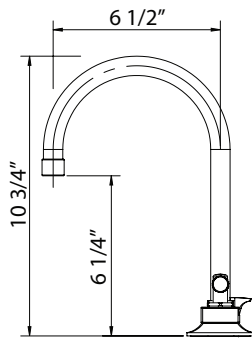

MB01D1 Graceline® Single Handle Lavatory Faucet

	APC	PN	STN	MB	AG	ULB
MB01D1LM	848	1145	1145	1145	1272	1272

- 1.2 GPM/4.5 LPM at 60 PSI (WaterSense and CEC compliant)
- 3/8" speedway compression
- Push drain included with faucet

MB2019 Graceline® Widespread Lavatory Faucet With C-Spout

Handle	APC	PN	STN	MB	AG	ULB
MB2019LM -2	1098	1483	1483	1483	1647	1647

- 1.2 GPM/4.5 LPM at 60 PSI (WaterSense and CEC compliant)
- 3/8" speedway compression
- Lift rod drain assembly included with faucet

MB2009 Graceline® Widespread Lavatory Faucet With U-Spout

Handle	APC	PN	STN	MB	AG	ULB
MB2009LM -2	1098	1483	1483	1483	1647	1647

- 1.2 GPM/4.5 LPM at 60 PSI (WaterSense and CEC compliant)
- 3/8" speedway compression
- Lift rod drain assembly included with faucet

MB2030 Graceline® Wall Mount Lavatory Faucet Trim

Handle	APC	PN	STN	MB	AG	ULB
MB2030LM TO-2	768	1037	1037	1037	1152	1152

- Drain sold separately, see Lavatory Drain tab for pricing
- 1.2 GPM/4.5 LPM at 60 PSI (WaterSense and CEC compliant)
- Rough-in valve sold separately:
  —Order RHO8WM wall rough-in valve: $328

SEE LAVATORY DRAINS TAB FOR PRICING