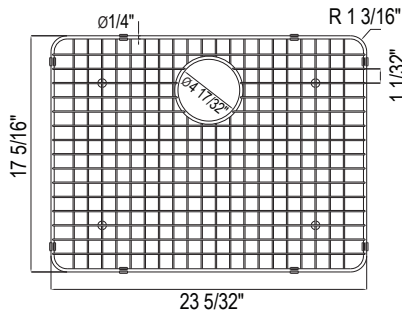

WSGRSS2418 Wire Sink Grid For RSS2418 Kitchen Sink

	SS	BKS
WSGRSS2418	318	477

- Minimizes scratches and wear on the bottom of the sink by creating a raised working surface