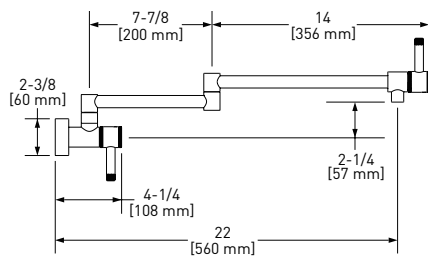

CP62W1 Campo™ Pot Filler

	APC	PN	STN	MB	ULB
CP62W1IW	2038	2752	2752	2752	3057
CP62W1LM	2038	2752	2752	2752	3057

- Dual handle shut-offs, one at the wall and one at the outlet
- Folds away when not in use
- 5.5 GPM/20.8 LPM at 60 PSI
- 1/2" female NPT inlet