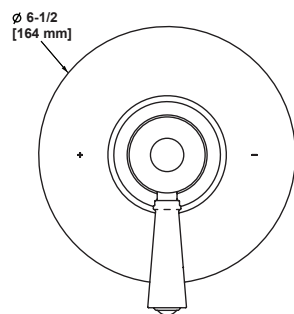

Handle	APC	PN	STN	ULB	IB	TCB
TTN51W1LM	648	875	875	972	972	972

- Bottom outlet compatible with diverter tub spout
- 1 function
- Temp. & volume control at 5.8 GPM/22 LPM at 60 PSI
- Rough-in valve sold separately:
  - —Order R51 rough-in valve: $184
- Extension kits available, 1 1/4" EXT51KIT114 and 3/4" EXT51KIT34