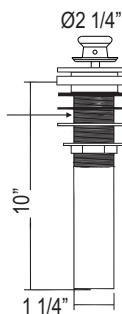

APC	PN	STN	EG	EB	TCB
8446	408	551	551	612	612	612

- 10" tailpiece
- Fits 1 3/4" standard drain