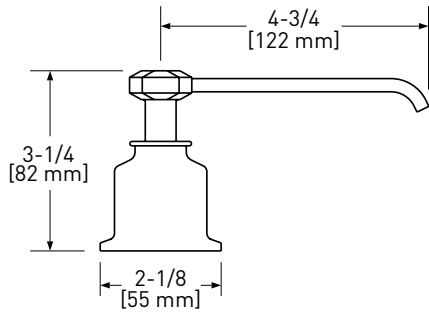

ULB

IB

TCB

AP80SD Soap Dispenser

NEW

	APC	PN	STN	MB	AG	VG	ULB
AP80SD	468	632	632	632	702	702	702
AP80SD							702

- Brass construction
- 12 fluid ounce bottle capacity
- Top fill

O180SD Soap Dispenser