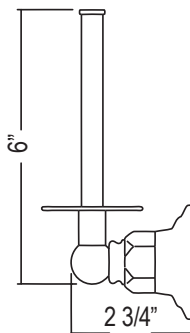

A4912 Trim For Volume Control And Diverter

Handle	APC	PN	STN	ULB	IB	TCB
A4912LM _ TO	288	389	389	432	432	432
A4912LP _ TO	288	389	389	432	432	432
A4912XM _ TO	288	389	389	432	432	432

- Volume control or diverter only
- Rough-in valve sold separately. Select one:
  - —Order R1040R 3/4" volume control rough-in valve: $184
  - —Order R1062B0 4-port, 3-way dedicated diverter rough-in valve: $372

A4917 Exposed Therm Valve With Volume and Temperature Control

Handle	APC	PN	STN	IB	TCB
A4917LM _ _	2858	3859	3859	4287	4287
A4917LP _ _	2858	3859	3859	4287	4287
A4917XM _ _	2858	3859	3859	4287	4287

- Temperature and volume control
- Cross handle on volume control and metal lever on temperature control for XM model
- 16 GPM/60.5 LPM at 45 PSI
- Must order 1560 riser to connect to outlet

ROT8 Toilet Paper Holder

	APC	PN	STN	ULB	IB	TCB
ROT8 _ _	208	281	281	312	312	312

- There's no need to compromise on design in this essential space
- Accommodates oversized toilet paper rolls

ROT18 Toilet Paper Holder With Spring Loaded Roller

	APC	PN	STN	ULB	IB	TCB
ROT18 _ _	298	403	403	447	447	447

- Replacement roll holder available, order TPROLLER

ROT19 Spare Toilet Paper Holder

	APC	PN	STN	IB	TCB
ROT19 _ _	258	349	349	387	387

- There's no need to compromise on design in this essential space
- Accommodates oversized toilet paper rolls