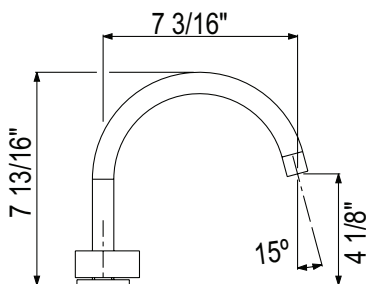

EC08D3 Eclissi™ Widespread Lavatory Faucet With C-Spout

Handle	APC	STN	MB	PCB	PCG	PCN
EC08D3IW	1008	1361	1361	1008	1008	1008

Handle	MBC	MBN	SNB	SNC	SNG	MBG
EC08D3IW	1361	1361	1361	1361	1361	1361

- 12 outer and inner handle finishes
- Outer handle finish and body finish are always the same
- 1.2 GPM/4.5 LPM at 60 PSI (WaterSense and CEC compliant)
- 1/2" male NPSM inlet
- Push drain included with faucet