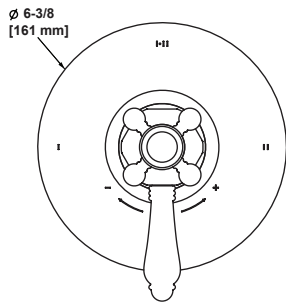

EIRENE

ACQUI

AMAHLE

APADANA

APOTHECARY

ARCANA

CAMPO

ECLISSI

GRACELINE