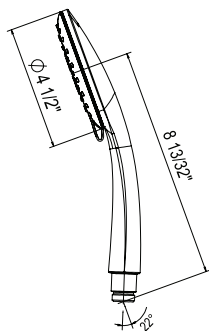

APC	PN	STN	MB	AG
50126HS3	288	389	389	389	432

- 3 functions
- 1.8 GPM/6.8 LPM at 60 PSI (CEC compliant)
- Metal Construction

50226HS3 5" 3-Function Handshower