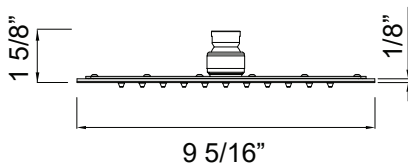

SLM05 9" Rain Showerhead

	APC	PN	STN	MB	IB
SLM05	858	1159	1159	1159	1287

- 1 function
- 1.8 GPM/6.8 LPM at 80 PSI (WaterSense and CEC compliant)
- Optional false ceiling installation kit available, order KIT00006NPT: $244
- Metal Construction