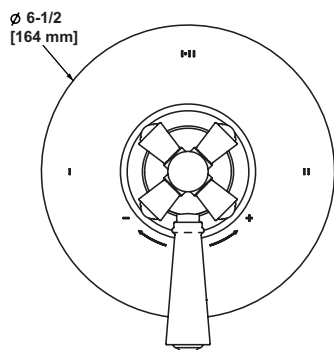

TTN51W1 1/2" Pressure Balance Trim

Handle	APC	PN	STN	MB	AG	ULB	IB	TCB
TTN51W1LM	648	875	875	848	942	972	972	972

- Bottom outlet compatible with diverter tub spout
- 1 function
- Temp. & volume control at 5.8 GPM/22 LPM at 60 PSI
- Rough-in valve sold separately:
  —Order R51 rough-in valve: $184
- Extension kits available, 1 1/4" EXT51KIT114 and 3/4" EXT51KIT34

TTN44W1 (No Share) 1/2" Therm & Pressure Balance Trim With 2 Functions

Handle	APC	PN	STN	MB	AG	ULB	IB	TCB
TTN44W1LM	898	1213	1213	1172	1302	1347	1347	1347

- Combines both thermostatic and pressure balance technologies
- "Set it and forget it" temperature control
- 2 dedicated functions (CEC compliant)
- Temp. & volume control with diverter at 6.3 GPM/24 LPM at 60 PSI
- Rough-in valve sold separately:
  —Order R23 rough-in valve: $266
- Extension kits available, 1 1/4" EXT23KIT114 and 3/4" EXT23KIT34

TTN23W1 (Shared) 1/2" Therm & Pressure Balance Trim With 3 Functions

Handle	APC	PN	STN	MB	AG	ULB	IB	TCB
TTN23W1LM	898	1213	1213	1172	1302	1347	1347	1347

- Combines both thermostatic and pressure balance technologies
- "Set it and forget it" temperature control
- 2 dedicated functions and 1 shared function
- Temp. & volume control with diverter at 6.3 GPM/24 LPM at 60 PSI
- Rough-in valve sold separately:
  —Order R23 rough-in valve: $266
- Extension kits available, 1 1/4" EXT23KIT114 and 3/4" EXT23KIT34

TTN47W1 (No Share) 1/2" Therm & Pressure Balance Trim With 3 Functions

Handle	APC	PN	STN	MB	AG	ULB	IB	TCB
TTN47W1LM	898	1213	1213	1172	1302	1347	1347	1347