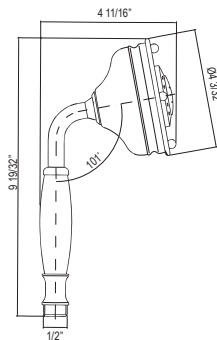

APC	PN	STN	MB	ULB	IB	TCB
1151/8	568	767	767	767	852	852	852

- Metal handshower handle
- 3 functions
- 1.8 GPM/6.8 LPM at 80 PSI (WaterSense and CEC compliant)
- Metal Construction

40126HS3 4" 3-Function Handshower