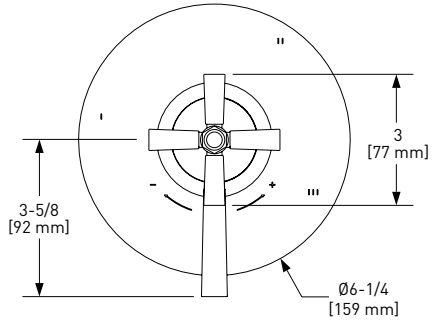

TMD45W1 (Shared) Modelle™ 1/2" Therm & Pressure Balance Trim With 5 Functions

	APC	PN	STN	MB	AG	ULB
TMD45W1LM	898	1213	1213	1213	1347	1347

- Combines both thermostatic and pressure balance technologies
- "Set it and forget it" temperature control
- 3 dedicated functions and 2 shared functions
- Temp. & volume control with diverter at 6.3 GPM/24 LPM at 60 PSI
- Rough-in valve sold separately:
  - —Order R45 rough-in valve: $328
- Extension kits available, 1 1/4" EXT23KIT114 and 3/4" EXT23KIT34