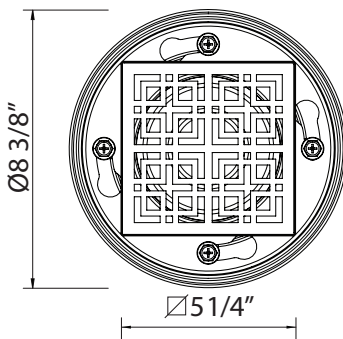

SDPVC2/3-3142 PVC 2" X 3" Drain Kit With 3142 Weave Decorative Cover

	APC	PN	STN	MB	IB	TCB
SDPVC2/3-3142	568	767	767	740	852	852

- Accommodates 41 GPM flow rate