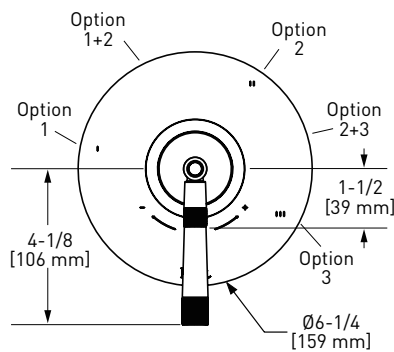

TAM44W1 (No Share) Amahle™ 1/2" Therm & Pressure Balance Trim With 2 Functions

	APC	PN	STN	MB	MBA	AG	ULB
TAM44W1LM	898	1213	1213	1213	1213	1347	1347

- Combines both thermostatic and pressure balance technologies
- "Set it and forget it" temperature control
- 2 dedicated functions (CEC compliant)
- Temp. & volume control with diverter at 6.3 GPM/24 LPM at 60 PSI
- Rough-in valve sold separately:
  - —Order R23 rough-in valve: $266
- Extension kits available, 1 1/4" EXT23KIT114 and 3/4" EXT23KIT34

TAM23W1 (Shared) Amahle™ 1/2" Therm & Pressure Balance Trim With 3 Functions

	APC	PN	STN	MB	MBA	AG	ULB
TAM23W1LM	898	1213	1213	1213	1213	1347	1347

- Combines both thermostatic and pressure balance technologies
- "Set it and forget it" temperature control
- 2 dedicated functions and 1 shared function
- Temp. & volume control with diverter at 6.3 GPM/24 LPM at 60 PSI
- Rough-in valve sold separately:
  - —Order R23 rough-in valve: $266
- Extension kits available, 1 1/4" EXT23KIT114 and 3/4" EXT23KIT34

TAM47W1 (No Share) Amahle™ 1/2" Therm & Pressure Balance Trim With 3 Functions

	APC	PN	STN	MB	MBA	AG	ULB
TAM47W1LM	898	1213	1213	1213	1213	1347	1347

- Combines both thermostatic and pressure balance technologies
- "Set it and forget it" temperature control
- 3 dedicated functions (CEC compliant)
- Temp. & volume control with diverter at 5 GPM/19 LPM at 60 PSI
- Rough-in valve sold separately:
  - —Order R45 rough-in valve: $328
- Extension kits available, 1 1/4" EXT23KIT114 and 3/4" EXT23KIT34

TAM45W1 (Shared) Amahle™ 1/2" Therm & Pressure Balance Trim With 5 Functions

	APC	PN	STN	MB	MBA	AG	ULB
TAM45W1LM	898	1213	1213	1213	1213	1347	1347