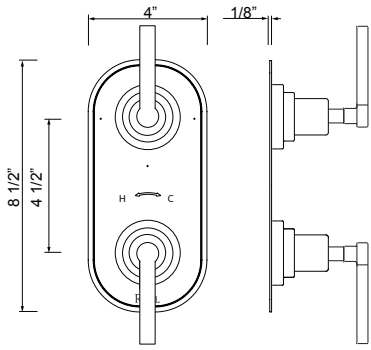

TTE12W2 Tenerife™ 1/2" Thermostatic Trim With Diverter

NEW

	APC	PN	STN	MB	AG
TTE12W2LM	1028	1388	1388	1388	1542

- Temperature control with diverter
- Up to 5 functions depending on chosen rough
- Rough valve sold separately. Select one:
  - —Order R1051BV 1/2" therm. dedicated 1 function rough valve: $543
  - —Order R1052BD 1/2" therm. dedicated 2 function rough valve: $543
  - —Order R1053BD 1/2" therm. dedicated 3 function rough valve: $597
  - —Order R1055BD 1/2" therm. shared 5 function rough valve: $597

Ø 6-1/4
[159 mm]

TTE13W1 Tenerife™ 3/4" Thermostatic Trim Without Volume Control

	APC	PN	STN	MB	AG
TTE13W1LM	708	956	956	956	1062

- Temperature control only
- Rough-in valve sold separately:
  - —Order 1005N rough-in valve: $441
- Volume control(s) required

Ø 2-3/8
[60 mm]

TTE18W1 Tenerife™ Trim for Volume Control and Diverter

	APC	PN	STN	MB	AG
TTE18W1LM	458	619	619	619	687

- Volume control or diverter only
- Rough-in valve sold separately. Select one:
  - —Order R1040R 3/4" volume control rough-in valve: $184
  - —Order R1062BO 4-port, 3-way dedicated diverter rough-in valve: $372

TE25WTP Tenerife™ Toilet Paper Holder

	APC	PN	STN	MB	AG
TE25WTP	248	335	335	335	372

- There's no need to compromise on design in this essential space
- Accommodates oversized toilet paper rolls

TE25WRH Tenerife™ Robe Hook

	APC	PN	STN	MB	AG
TE25WRH	198	268	268	268	297

- Holds one robe or towel close to your shower or bathing space