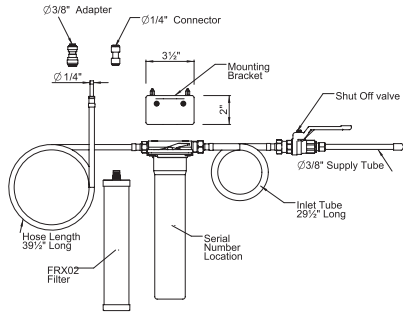

HRK-2000 Arolla™ Filtration System With Cartridge