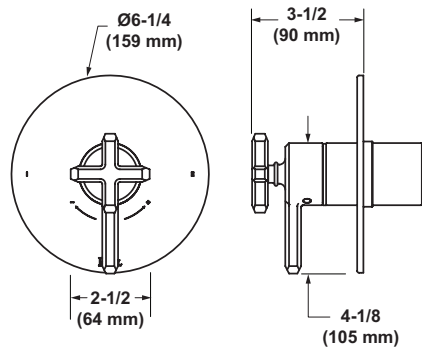

TAP44W1 (No Share) Apothecary™ 1/2" Therm & Pressure Balance Trim With 2 Functions

Handle	APC	PN	STN	MB	AG	ULB
TAP44W1LM	948	1280	1280	1280	1422	1422

- Combines both thermostatic and pressure balance technologies
- "Set it and forget it" temperature control
- 2 dedicated functions (CEC compliant)
- Temp. & volume control with diverter at 6.3 GPM/24 LPM at 60 PSI
- Rough-in valve sold separately:
  - —Order R23 rough-in valve: $266
- Extension kits available, 1 1/4" EXT23KIT114 and 3/4" EXT23KIT34

TAP23W1 (Shared) Apothecary™ 1/2" Therm & Pressure Balance Trim With 3 Functions