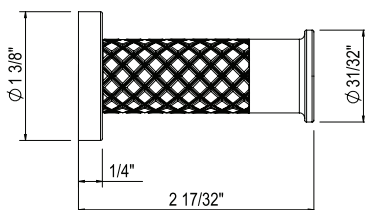

TE25WTP Tenerife™ Toilet Paper Holder

	APC	PN	STN	MB	AG
TE25WTP	248	335	335	335	372

- There's no need to compromise on design in this essential space
- Accommodates oversized toilet paper rolls

TE25WRH Tenerife™ Robe Hook