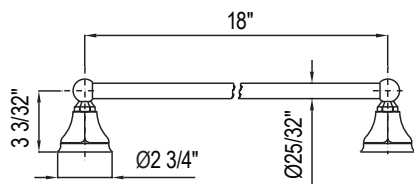

A6886/18 Palladian® 18" Towel Bar

	APC	PN	STN	IB
A6886/18	688	929	929	1032

- Length can be cut down

A6886/24 Palladian® 24" Towel Bar