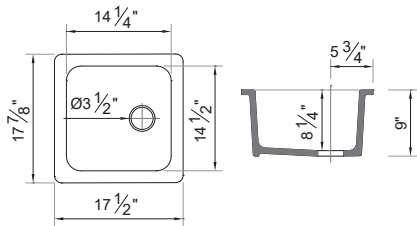

	00	68	04	63
5927-	1168	1468	1468	1468

- Can be installed as an undermount or drop-in. For undermount installation order optional QN25UM: \$159
- 21" (53.34 cm) minimum cabinet size
- Includes "ALLIA PARIS" badge
- Due to ±1% dimensions, it is recommended that the cabinet construction is finalized upon receipt of the sink
- For matching wire sink grid, order WSG5927