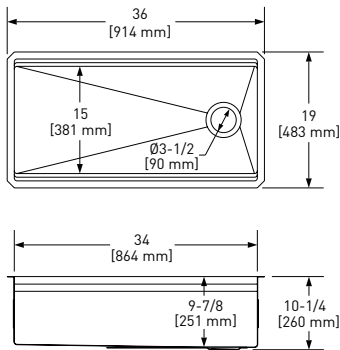

RUWUM3619WS Culinario™ 36" Stainless Steel Chef/Workstation Sink With Accessories

SB

RUWUM3619WS __ SB 2418

- Commercial grade, 16 gauge 18/10 type 304 Stainless Steel
- Included accessories are: wire sink grid, walnut cutting board, PP cutting board, drying rack and basket strainer
- 39" (99.06 cm) minimum cabinet size
- Angled sink design for optimal water drainage
- Undermount installation only