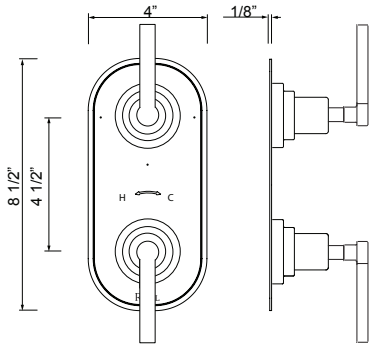

TMD12W2 Modelle™ 1/2" Thermostatic Trim With Diverter

	APC	PN	STN	MB	AG	ULB
TMD12W2LM	1078	1456	1456	1456	1617	1617

- Temperature control with diverter
- Up to 5 functions depending on chosen rough
- Rough valve sold separately. Select one:
  - —Order R1051BV 1/2" therm. dedicated 1 function rough valve: $543
  - —Order R1052BD 1/2" therm. dedicated 2 function rough valve: $543
  - —Order R1053BD 1/2" therm. dedicated 3 function rough valve: $597
  - —Order R1055BD 1/2" therm. shared 5 function rough valve: $597