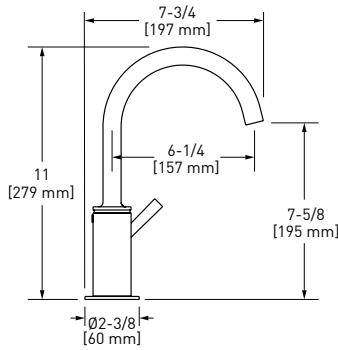

MD01D1 Modelle™ Single Handle Lavatory Faucet

	APC	PN	STN	MB	AG	ULB
MD01D1LM	848	1145	1145	1145	1272	1272

- 1.2 GPM/4.5 LPM at 60 PSI (WaterSense and CEC compliant)
- 3/8" speedway compression
- Push drain included with faucet

MD02D1 Modelle™ Single Handle Tall Lavatory Faucet

	APC	PN	STN	MB	AG	ULB
MD02D1LM	1068	1442	1442	1442	1602	1602

- 1.2 GPM/4.5 LPM at 60 PSI (WaterSense and CEC compliant)
- 3/8" speedway compression
- Drain sold separately, see Lavatory Drain tab for pricing

SEE LAVATORY DRAINS TAB FOR PRICING

MD08D3 Modelle™ Widespread Lavatory Faucet With C-Spout

	APC	PN	STN	MB	AG	ULB
MD08D3LM	1048	1415	1415	1415	1572	1572
MD08D3XM	1048	1415	1415	1415	1572	1572

- 1.2 GPM/4.5 LPM at 60 PSI (WaterSense and CEC compliant)
- 3/8" speedway compression
- Push drain included with faucet

MD09D3 Modelle™ Widespread Lavatory Faucet With U-Spout

	APC	PN	STN	MB	AG	ULB
MD09D3LM	1048	1415	1415	1415	1572	1572
MD09D3XM	1048	1415	1415	1415	1572	1572

- 1.2 GPM/4.5 LPM at 60 PSI (WaterSense and CEC compliant)
- 3/8" speedway compression
- Push drain included with faucet