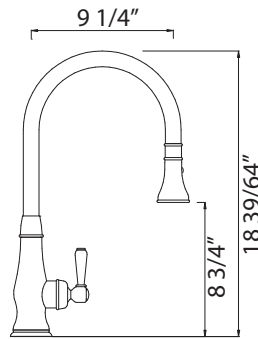

A3420 Acqui® Pull-Down Kitchen Faucet

Handle	APC	PN	STN	IB	TCB
A3420LM	-2 1288	1739	1739	1932	1932

- Water activates by pushing handle inwards toward spout
- Dual-spray functionality with stream and spray settings
- 1.8 GPM/6.8 LPM at 60 PSI (CEC compliant)
- 1/2" male NPT inlet
- Requires 2 1/2" (6.35 cm) clearance from backsplash to center of faucet hole

A1461WS Acqui® Bridge Kitchen Faucet With Side Spray

Handle	APC	PN	STN	IB	TCB
A1461LMWS	-2 1698	2293	2293	2547	2547
A1461LPWS	-2 1698	2293	2293	2547	2547
A1461XMWS	-2 1698	2293	2293	2547	2547
A1461XWS	-2 1698	2293	2293	2547	2547

- Single-spray functionality
- 1.5 GPM/5.69 LPM at 60 PSI (CEC compliant)
- 1/2" male NPT inlet

A1458WS Acqui® Bridge Kitchen Faucet With Side Spray

Handle	APC	PN	STN	ULB	IB	TCB
A1458LMWS	-2 1598	2158	2158	2397	2397	2397
A1458LPWS	-2 1598	2158	2158	—	2397	2397
A1458XMWS	-2 1598	2158	2158	2397	2397	2397

- Single-spray functionality
- 1.5 GPM/5.69 LPM at 60 PSI (CEC compliant)
- 1/2" male NPT inlet
- 11" (27.94 cm) spout available, order separate part # C7445/11+FINISH

A1456WS Acqui® Wall Mount Bridge Kitchen Faucet With Sidespray And Column Spout

Handle	APC	PN	STN	IB	TCB
A1456LMWS	-2 1988	2684	2684	2982	2982
A1456LPWS	-2 1988	2684	2684	2982	2982
A1456XMWS	-2 1988	2684	2684	2982	2982

- Single-spray functionality
- 1.5 GPM/5.69 LPM at 60 PSI (CEC compliant)
- 1/2" female NPT inlet
- 11" (27.94 cm) spout available, order separate part # C7445/11+FINISH
- 2" (5.08 cm) straight union extensions available, order part #C7205EXT+FINISH for a set of two

A3608WS Acqui® Kitchen Faucet With Side Spray

Handle	APC	PN	STN	ULB	IB	TCB
A3608LMWS	-2 1358	1834	1834	2037	2037	2037
A3608LPWS	-2 1358	1834	1834	—	2037	2037