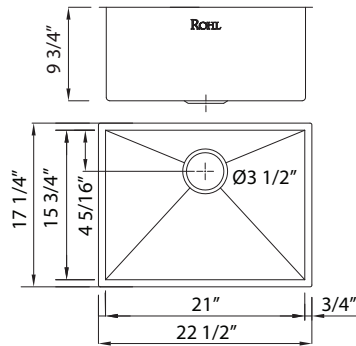

RSS2115 Forze™ 21" Single Bowl Stainless Steel Kitchen Or Laundry Sink

	SB
RSS2115	1938

- Undermount installation only
- Commercial grade, 16 gauge 18/10 type 304 Stainless Steel
- 24" (60.96 cm) minimum cabinet size
- Mounting brackets included
- For matching wire sink grid, order WSGRSS2115