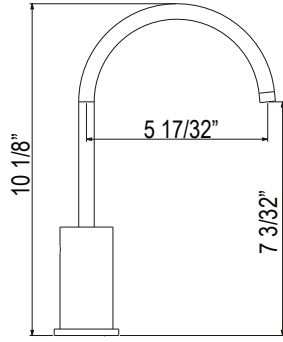

GKIT7545 Lux™ Hot Water Dispenser, Tank And Filter Kit

Handle	APC	PN	STN	MB	AG	VG	ULB	IB	TCB
GKIT7545LM	-2	2042	2224	2224	2224	2301	2301	2301	2301

- 0.5 GPM/1.9 LPM at 45 PSI (CEC compliant)
- 3/8" speedway compression
- For replacement filter cartridge, order U.PRF1: $168
- Includes the Perrin & Rowe® U.1998 high performance hot water tank and U.1106 filter system

G7545 Lux™ Hot Water Dispenser

Handle	APC	PN	STN	MB	AG	VG	ULB	IB	TCB
G7545LM	-2	518	700	700	700	777	777	777	777

- 1.2 GPM/4.5 LPM at 45 PSI (CEC compliant)
- 3/8" speedway compression
- Only compatible with the Perrin & Rowe U.1998 high performance hot water tank and U.1106 filter system
- Does not work with ISE tank systems