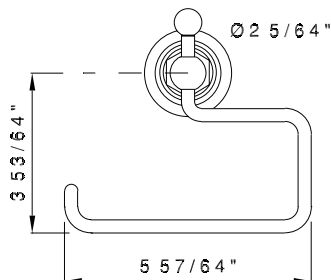

A1492LI San Giovanni™ Toilet Paper Holder

	APC	PN	STN	ULB	TCB
A1492LI	338	457	457	507	507

- There's no need to compromise on design in this essential space
- Accommodates oversized toilet paper rolls

SG25WTP San Giovanni™ Toilet Paper Holder