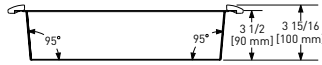

COL01 Colander For Undermount Workstation Sinks

COL01	SS	86

- Compatible with Allia™ ALUM3319WS, ALUM3019WS and Culinario™ RUWUM3019WS, RUWUM3319WS, RUWUM3619WS, RUWUM4019WS, RUWUM5019WS

COL03 Colander and Mixing Bowl With Lid and Grating Inserts For Workstation Sinks

NEW

COL03	$	307

- Includes board, mixing bowl, colander, lid and 3 inserts: mandoline slicer, large hole grater and small hole grater
- Compatible with Allia™ ALUM3319WS, ALUM3019WS and Culinario™ RUWUM3019WS, RUWUM3319WS, RUWUM3619WS, RUWUM4019WS, RUWAF3020WS, RUWAF3320WS, RUWUM5019WS

SR-3019S Drying Rack For Undermount Workstation Sinks

SR-3019S	SS	79

- Compatible with Allia™ ALUM3319WS, ALUM3019WS and Culinario™ RUWUM3019WS, RUWUM3319WS, RUWUM3619WS, RUWUM4019WS, RUWUM5019WS

GRNSHBRDKIT1 Accessories Board With Cups For Workstation Sinks

NEW

GRNSHBRDKIT1	$	204

- Includes board, one utensil cup and two garnish cups
- Compatible with Allia™ ALUM3319WS, ALUM3019WS and Culinario™ RUWUM3019WS, RUWUM3319WS, RUWUM3619WS, RUWUM4019WS, RUWAF3020WS, RUWAF3320WS, RUWUM5019WS

QN25UM 25" Undermount Sink Installation Kit

QN25UM	$	159

- Allows easy undermount installation for kitchen and bar/food prep sinks
- For use with undermount sinks only
- Not appropriate for apron front sinks from Shaws and Allia
- Rated for 175 lbs/79 kg when installed properly
- For 36" (91.44 cm) cabinets, order QN36UM: $191