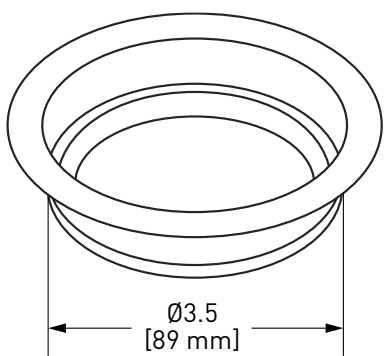

743 Disposal Flange

	WH	BS	APC	PN	STN	MB	BK	BKS
743	228	228	228	308	308	308	308	342

	SEG	EG	AG	VG	ULB	IB	EB	TCB
743	342	342	342	342	342	342	342	342

- Not compatible with Waste King
- For use with 744 disposal stopper
- Fits standard 3 1/2" diameter drain openings