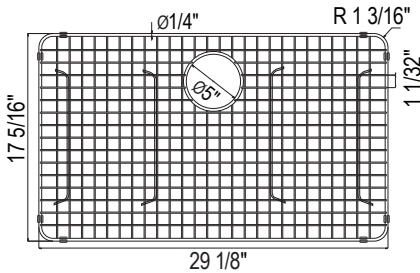

RSA3018	SB	4308
---------	----	------

- Commercial grade, 16 gauge 18/10 type 304 Stainless Steel
- 36" (91.44 cm) minimum cabinet size
- For matching wire sink grid, order WSGRSS3018

WSGRSS3018 Wire Sink Grid For RSS3018 And RSA3018 Kitchen Sinks