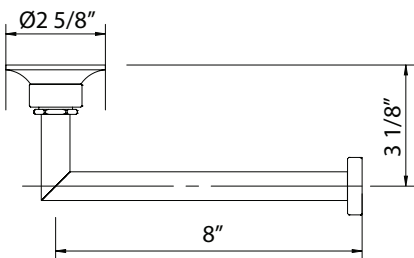

MBG4 Graceline® Towel Holder

	APC	PN	STN	MB	AG	ULB
MBG4	568	767	767	767	852	852

- Elegantly display hand towels in a coordinated fashion with other accessories

MBG1/18 Graceline® 18" Towel Bar

	APC	PN	STN	MB	AG	ULB
MBG1/18	668	902	902	902	1002	1002