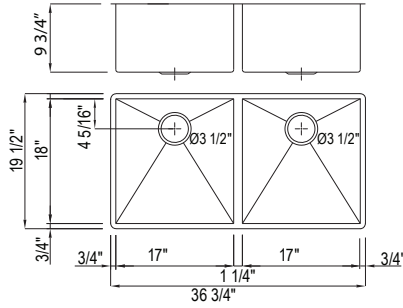

- Minimizes scratches and wear on the bottom of the sink by creating a raised working surface

RSS3518 Forze™ 35" Double Bowl Stainless Steel Kitchen Sink

RSS3518	SB	3568
---------	----	------

- Undermount installation only
- Commercial grade, 16 gauge 18/10 type 304 Stainless Steel
- 39" (99.06 cm) minimum cabinet size
- Mounting brackets included
- For matching wire sink grid, order WSGRSS1718