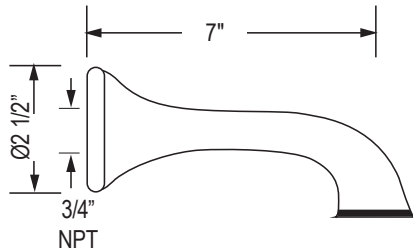

C2503 Wall Mount Tub Spout

	APC	PN	STN	ULB	IB	TCB
C2503	254	278	330	346	346	346

- 3/4" female NPT inlet
- Metal Construction