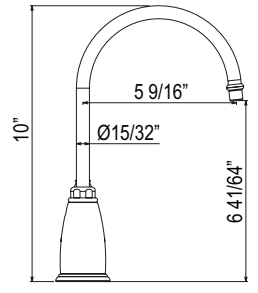

GKIT1655 Acqui® Hot Water Dispenser, Tank And Filter Kit

Handle	APC	PN	STN	MB	ULB	IB	TCB
GKIT1655LM _ -2	2092	2291	2291	2291	2376	2376	2376

- 0.5 GPM/1.9 LPM at 45 PSI (CEC compliant)
- 3/8" speedway compression
- For replacement filter cartridge, order U.PRF1: $168
- Includes the Perrin & Rowe® U.1998 high performance hot water tank and U.1106 filter system

G1655 Acqui® Hot Water Dispenser

Handle	APC	PN	STN	MB	ULB	IB	TCB
G1655LM _ -2	568	767	767	767	852	852	852

- 1.2 GPM/4.5 LPM at 45 PSI (CEC compliant)
- 3/8" speedway compression
- Only compatible with the Perrin & Rowe U.1998 high performance hot water tank and U.1106 filter system
- Does not work with ISE tank systems

GKIT1445 Acqui® Hot Water Dispenser, Tank And Filter Kit

Handle	APC	PN	STN	ULB	IB	TCB
GKIT1445LM _ -2	2152	2372	2372	2466	2466	2466

- 0.5 GPM/1.9 LPM at 45 PSI (CEC compliant)
- 3/8" speedway compression
- For replacement filter cartridge, order U.PRF1: $168
- Includes the Perrin & Rowe® U.1998 high performance hot water tank and U.1106 filter system

G1445 Acqui® Hot Water Dispenser

Handle	APC	PN	STN	ULB	IB	TCB
G1445LM _ -2	628	848	848	942	942	942

- 1.2 GPM/4.5 LPM at 45 PSI (CEC compliant)
- 3/8" speedway compression
- Only compatible with the Perrin & Rowe U.1998 high performance hot water tank and U.1106 filter system
- Does not work with ISE tank systems