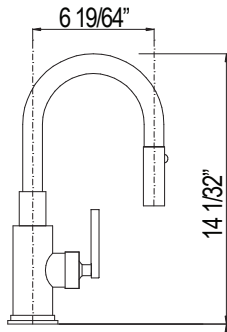

Handle	APC	PN	STN	MB	ULB	IB	TCB
A3430SLM	-2	1118	1510	1510	1510	1677	1677

- Water activates by pushing handle inwards toward spout
- Dual-spray functionality with stream and spray settings
- 1.8 GPM/6.8 LPM at 60 PSI (CEC compliant)
- 1/2" female NPT inlet
- Requires 2 1/2" (6.35 cm) clearance from backsplash