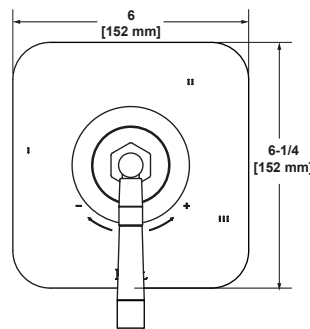

TMB44W1 (No Share) Graceline® 1/2" Therm & Pressure Balance Trim With 2 Functions

Handle	APC	PN	STN	MB	AG	ULB
TMB44W1LM	878	1186	1186	1186	1317	1317

- Combines both thermostatic and pressure balance technologies
- "Set it and forget it" temperature control
- 2 dedicated functions (CEC compliant)
- Temp. & volume control with diverter at 6.3 GPM/24 LPM at 60 PSI
- Rough-in valve sold separately:
  - —Order R23 rough-in valve: $266
- Extension kits available, 1 1/4" EXT23KIT114 and 3/4" EXT23KIT34

TMB23W1 (Shared) Graceline® 1/2" Therm & Pressure Balance Trim With 3 Functions

Handle	APC	PN	STN	MB	AG	ULB
TMB23W1LM	878	1186	1186	1186	1317	1317

- Combines both thermostatic and pressure balance technologies
- "Set it and forget it" temperature control
- 2 dedicated functions and 1 shared function
- Temp. & volume control with diverter at 6.3 GPM/24 LPM at 60 PSI
- Rough-in valve sold separately:
  - —Order R23 rough-in valve: $266
- Extension kits available, 1 1/4" EXT23KIT114 and 3/4" EXT23KIT34

TMB47W1 (No Share) Graceline® 1/2" Therm & Pressure Balance Trim With 3 Functions

Handle	APC	PN	STN	MB	AG	ULB
TMB47W1LM	878	1186	1186	1186	1317	1317

- Combines both thermostatic and pressure balance technologies
- "Set it and forget it" temperature control
- 3 dedicated functions (CEC compliant)
- Temp. & volume control with diverter at 5 GPM/19 LPM at 60 PSI
- Rough-in valve sold separately:
  - —Order R45 rough-in valve: $328
- Extension kits available, 1 1/4" EXT23KIT114 and 3/4" EXT23KIT34

TMB45W1 (Shared) Graceline® 1/2" Therm & Pressure Balance Trim With 5 Functions

Handle	APC	PN	STN	MB	AG	ULB
TMB45W1LM	878	1186	1186	1186	1317	1317