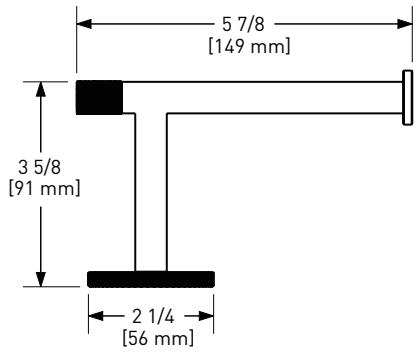

AM25WTP Amahle™ Toilet Paper Holder

	APC	PN	STN	MB	AG	ULB
AM25WTP	468	632	632	632	702	702

- There's no need to compromise on design in this essential space
- Accommodates oversized toilet paper rolls