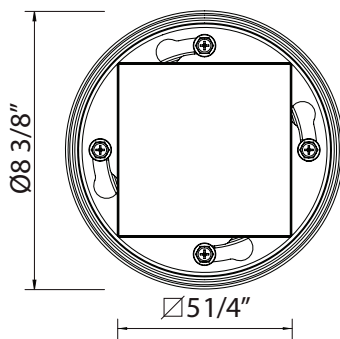

SDPVC2/3 PVC 2" X 3" Drain Body Kit

		$
SDPVC2/3		169

- Accommodates 41 GPM flow rate
- ROHL Decorative Drain Cover required to complete set: DC3142, DC3143, DC3144, DC3146