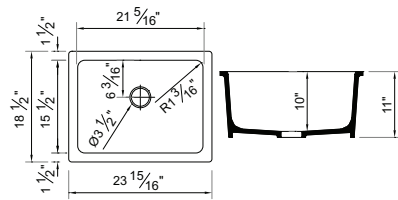

6347 Allia™ 24" Fireclay Single Bowl Undermount Kitchen Or Laundry Sink

	00	68	04	63
6347-	1358	1658	1658	1658

- Can be installed as an undermount or drop-in. For undermount installation order optional QN25UM: $159
- 27" (67.31 cm) minimum cabinet size
- Includes "ALLIA PARIS" badge
- Due to ±1% dimensions, it is recommended that the cabinet construction is finalized upon receipt of the sink
- For matching wire sink grid, order WSG6347