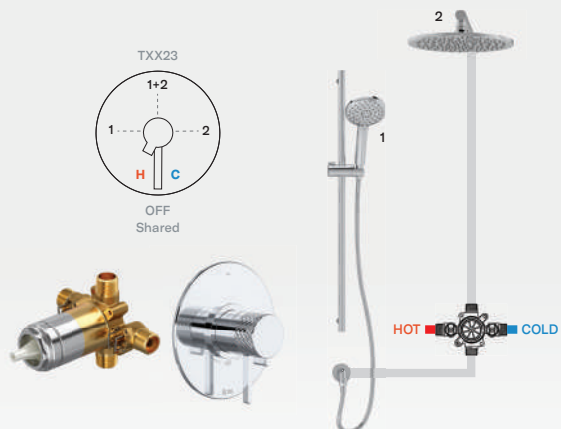

1/2" THERMOSTATIC AND PRESSURE BALANCE

R23 | Simple Spa — 3 Functions

- 6.3 GPM
- 2 dedicated functions and 1 shared function
- Temperature and volume control with diverter
- Separate handle allows for "set it and forget it" temperature control
- Combines both thermostatic and pressure balance technologies
- Extension kit available and sold separately
- Available inlet connections: 1/2" NPT, PEX (SPEX), Expansion Pex (EX)
- Must purchase trim TXX23 separately