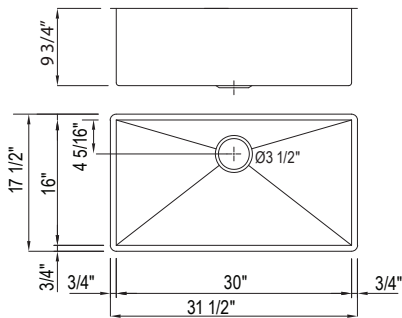

RSS3016 Forze™ 30" Single Bowl Stainless Steel Kitchen Sink

SB

	SB
RSS3016	2158

- Undermount installation only
- Commercial grade, 16 gauge 18/10 type 304 Stainless Steel
- 33" minimum cabinet size
- Mounting brackets included
- For matching wire sink grid, order WSGRSS3016