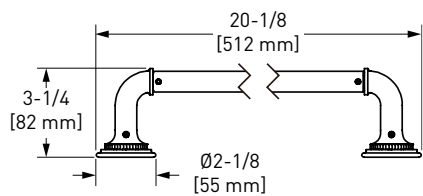

- Available Summer 2026
- Elegantly display hand towels in a coordinated fashion with other accessories

AD25WTB18 Apadana™ 18" Towel Bar

NEW

APC	APC	PN	STN	MB	AG
AD25WTB18	548	740	740	740	822

- Available Summer 2026
- Length cannot be cut down