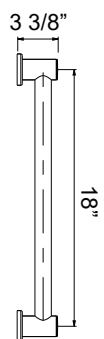

1252 18" Grab Bar

	APC	PN	STN	ULB	IB	TCB
1252	768	1037	1037	1152	1152	1152

- Length cannot be cut down
- Grab Bar compliant with Americans with Disabilities Act of 1990 (ADA)
- Ø 13/8" (35mm) slide bar

1260 18" Grab Bar

	APC	PN	STN	ULB	IB	TCB
1260	828	1118	1118	1242	1242	1242

- Length cannot be cut down
- Grab Bar compliant with Americans with Disabilities Act of 1990 (ADA)
- Ø 13/8" (35mm) slide bar

1265 18" Grab Bar

	APC	PN	STN	MB	AG	ULB	IB	TCB
1265	828	1118	1118	1118	1242	1242	1242	1242

- Length cannot be cut down
- Grab Bar compliant with Americans with Disabilities Act of 1990 (ADA)
- Ø 13/8" (35mm) slide bar

1277 18" Grab Bar

	APC	PN	STN	IB
1277	1138	1537	1537	1707

- Length cannot be cut down
- Grab Bar compliant with Americans with Disabilities Act of 1990 (ADA)
- Ø 13/8" (35mm) slide bar
- Complements Palladian® collection and other transitional designs

1251 24" Grab Bar

	APC	PN	STN	IB	TCB
1251	828	1118	1118	1242	1242

- Length cannot be cut down
- Grab Bar compliant with Americans with Disabilities Act of 1990 (ADA)
- Ø 13/8" (35mm) slide bar