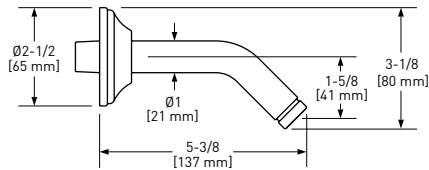

1440/5 5" Wall Mount Shower Arm

	APC	PN	STN	MB	AG	ULB	IB	TCB
1440/5	168	227	227	227	252	252	252	252

- Comes with three escutcheon flanges
- Choose the one that best fits your design, recycle the others
- 1/2" male outlet; 1/2" male NPT inlet