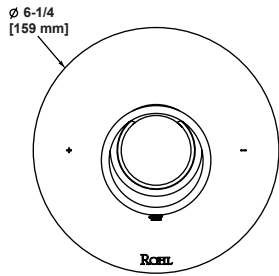

TEC51W1 Eclissi™ 1/2" Pressure Balance Trim

Handle	APC	STN	MB	PCB	PCG	PCN
TEC51W1IW	588	794	794	588	588	588

Handle	MBC	MBN	SNB	SNC	SNG	MBG
TEC51W1IW	794	794	794	794	794	794

- Bottom outlet compatible with diverter tub spout
- 1 function
- Temp. & volume control at 5.8 GPM/22 LPM at 60 PSI
- Rough-in valve sold separately:
  - —Order R51 rough-in valve: $184
- Extension kits available, 1 1/4" EXT51KIT114 and 3/4" EXT51KIT34

TEC44W1 (No Share) Eclissi™ 1/2" Therm & Pressure Balance Trim With 2 Functions

Handle	APC	STN	MB	PCB	PCG	PCN
TEC44W1IW	848	1145	1145	848	848	848

Handle	MBC	MBN	SNB	SNC	SNG	MBG
TEC44W1IW	1145	1145	1145	1145	1145	1145

- Combines both thermostatic and pressure balance technologies
- "Set it and forget it" temperature control
- 2 dedicated functions (CEC compliant)
- Temp. & volume control with diverter at 6.3 GPM/24 LPM at 60 PSI
- Rough-in valve sold separately:
  - —Order R23 rough-in valve: $266
- Extension kits available, 1 1/4" EXT23KIT114 and 3/4" EXT23KIT34

TEC23W1 (Shared) Eclissi™ 1/2" Therm & Pressure Balance Trim With 3 Functions

Handle	APC	STN	MB	PCB	PCG	PCN
TEC23W1IW	848	1145	1145	848	848	848

Handle	MBC	MBN	SNB	SNC	SNG	MBG
TEC23W1IW	1145	1145	1145	1145	1145	1145

- "Set it and forget it" temperature control
- 2 dedicated functions and 1 shared function
- Temp. & volume control with diverter at 6.3 GPM/24 LPM at 60 PSI
- Rough-in valve sold separately:
  - —Order R23 rough-in valve: $266
- Extension kits available, 1 1/4" EXT23KIT114 and 3/4" EXT23KIT34

TEC47W1 (No Share) Eclissi™ 1/2" Therm & Pressure Balance Trim With 3 Functions

Handle	APC	STN	MB	PCB	PCG	PCN
TEC47W1IW	848	1145	1145	848	848	848

Handle	MBC	MBN	SNB	SNC	SNG	MBG
TEC47W1IW	1145	1145	1145	1145	1145	1145