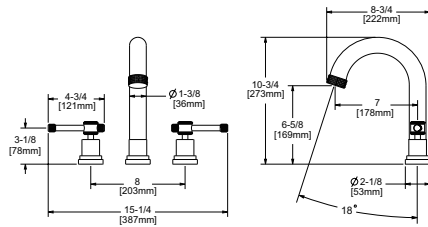

CP08D3 Campo™ Widespread Lavatory Faucet With C-Spout

	APC	PN	MB	MBU	ULB
CP08D3IL	1068	1442	1442	1442	1602
CP08D3IW	1068	1442	1442	1442	1602

- 1.2 GPM/4.5 LPM at 60 PSI (WaterSense and CEC compliant)
- 1/2" male NPT inlet
- Push drain included with faucet