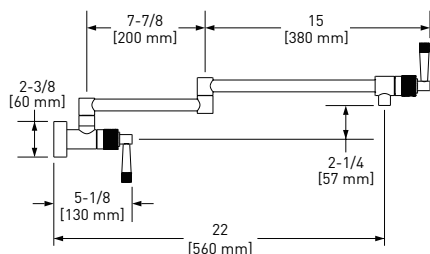

MB7960 Graceline® Bar/Food Prep Kitchen Faucet With C-Spout

	APC	PN	STN	MB	MBA	AG	VG	ULB
MB7960LM	878	1186	1186	1186	1186	1317	1317	1317

- Single-spray functionality
- 1.8 GPM/6.8 LPM at 60 PSI (CEC compliant)
- 9/16" speedway compression
- Requires 2 1/2" (6.35 cm) clearance from backsplash to center of faucet hole