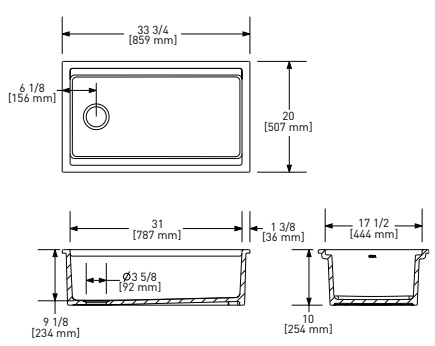

ALUM3319WS Allia™ 33" Fireclay Undermount Chef/Workstation Sink

	00	68	04	63
ALUM3319WS	1818	2118	2118	2118

- Reversible install
- Includes "ROHL" badge
- 36" (91.44 cm) minimum cabinet size
- For undermount installation order optional QN36UM: $191
- Due to ±1% dimensions, it is recommended that the cabinet construction is finalized upon receipt of the sink
- For matching wire sink grid, order WSGALUM3319WS
- For optimal functionality add the CBO1 cutting board, COL01 colander, and SR-3019 drying rack.