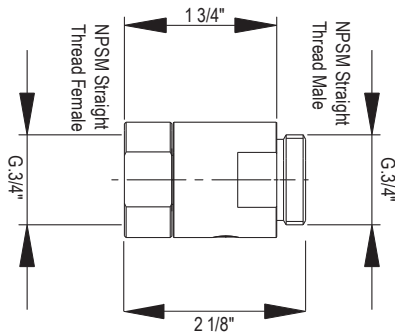

ZA1038402 Floor Pillar Unions With Shut-Off Valves