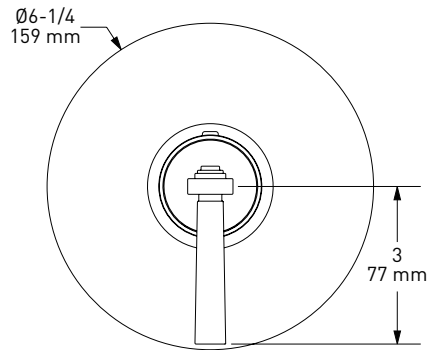

TMD13W1 Modelle™ 3/4" Thermostatic Trim Without Volume Control

	APC	PN	STN	MB	AG	ULB
TMD13W1LM	888	1199	1199	1199	1332	1332
TMD13W1XM	888	1199	1199	1199	1332	1332

- Temperature control only
- Rough-in valve sold separately:
  - —Order 1005N rough-in valve: $441
- Volume control(s) required

TMD18W1 Modelle™ Trim For Volume Control And Diverter