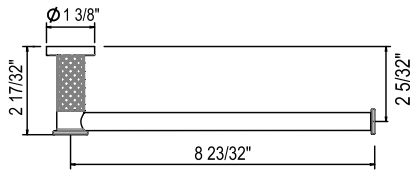

TE25WTH Tenerife™ Hand Towel Bar

	APC	PN	STN	MB	AG
TE25WTH	268	362	362	362	402

- Length cannot be cut down