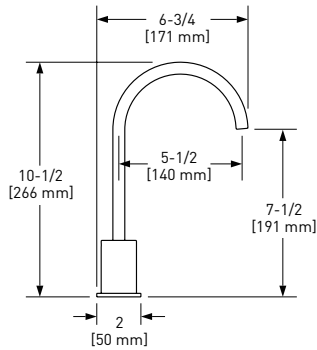

PI70D1 Pirellone™ Filter Kitchen Faucet

	APC	PN	STN	MB
PI70D1LM	568	767	767	767

- May be used with HRK-2000 inline filter system
- Not suitable for reverse osmosis systems or instant hot systems
- 0.5 GPM/1.9 LPM at 60 PSI (CEC compliant)
- 1/4" compression