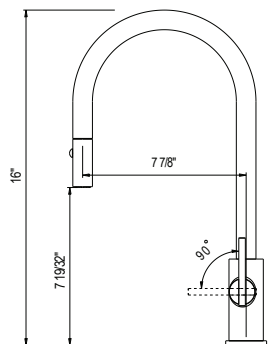

CY57 Pirellone™ Pull-Down Kitchen Faucet

Handle	APC	PN	STN	MB
CY57L- -2	898	1213	1213	1213

- Dual-spray functionality with stream and spray settings
- 1.8 GPM/6.8 LPM at 60 PSI (CEC compliant)
- 1/2" female NPSM inlet
- Requires 2 1/2" (6.35 cm) clearance from backsplash to center of faucet hole

LS57 Pirellone™ Tall Pull-Down Kitchen Faucet

Handle	APC	PN	STN	MB
LS57L- -2	1868	2522	2522	2522

- Dual-spray functionality with stream and spray settings
- 1.8 GPM/6.8 LPM at 60 PSI (CEC compliant)
- 3/8" speedway compression
- Requires 2 1/2" (6.35 cm) clearance from backsplash to center of faucet hole

LS64 Pirellone™ Pre-Rinse Pull-Down Kitchen Faucet

Handle	APC	PN	STN
LS64L- -2	2068	2792	2792

- Dual-spray functionality with stream and spray settings
- 1.8 GPM/6.8 LPM at 60 PSI (CEC compliant)
- 3/8" speedway compression
- Requires 2 1/2" (6.35 cm) clearance from backsplash to center of faucet hole

CY657 Pirellone™ Two Handle Pull-Down Kitchen Faucet

Handle	APC	PN	STN	MB	AG
CY657L- -2	1008	1361	1361	1361	1512

- Dual-spray functionality with stream and spray settings
- 1.8 GPM/6.8 LPM at 60 PSI (CEC compliant)
- 1/2" female NPSM inlet

LS53 Pirellone™ Bar/Food Prep Kitchen Faucet

Handle	APC	PN	STN	MB
LS53L- -2	1038	1402	1402	1402

- Single-spray functionality
- 1.8 GPM/6.8 LPM at 60 PSI (CEC compliant)
- 3/8" speedway compression
- Requires 2 1/2" (6.35 cm) clearance from backsplash