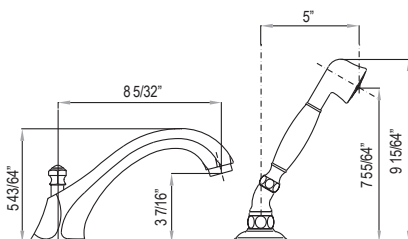

Handle	APC	PN	STN	IB
A1904LM	2718	3670	3670	4077

- Single-function anti-calcium handshower at 1.8 GPM/6.8 LPM at 60 PSI (CEC Compliant)
- 9 GPM/34 LPM at 60 PSI
- 3/4" male NPT inlet
- No additional rough-in valve required to install