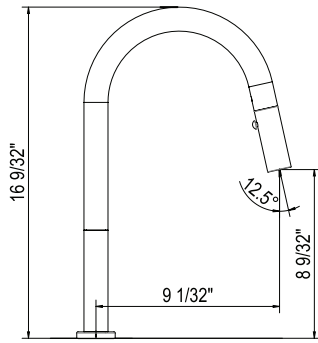

LOMBARDIA

LUX

PIRELLONE

TENERIFE

KITCHEN ACCESSORIES

R7581 Lux™ Pull-Down Kitchen Faucet

Handle	APC	SS	PN	STN	MB	AG	VG
R7581LM_-2	1178	1591	1591	1591	1591	1767	1767

- Dual-spray functionality with stream and spray settings
- 1.8 GPM/6.8 LPM at 60 PSI (CEC compliant)
- 1/2" female NPSM inlet
- Requires 2 1/2" (6.35 cm) clearance from backsplash to center of faucet hole