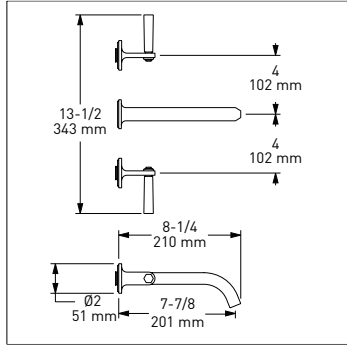

TMD08W3 Modelle™ Wall Mount Lavatory Faucet Trim

	APC	PN	STN	MB	AG	ULB
TMD08W3LM	868	1172	1172	1172	1302	1302
TMD08W3XM	868	1172	1172	1172	1302	1302

- 1.2 GPM/4.5 LPM at 60 PSI (WaterSense and CEC compliant)
- Drain sold separately, see Lavatory Drain tab for pricing.
- Rough-in valve sold separately
  —Order RH08WM wall rough-in valve: $328

SEE LAVATORY DRAINS TAB FOR PRICING