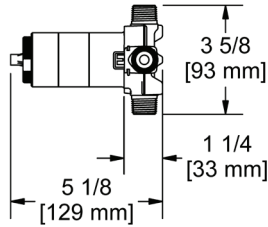

Connection	$
R23	266
R23-EX	266
R23-SPEX	266

- Combines both thermostatic and pressure balance technologies
- Temperature and volume control with diverter
- Up to 3 functions
- 6.3 GPM/24.9 LPM at 60 PSI
- Inlet connections: 1/2" NPT, PEX (SPEX), Expansion Pex (EX)
- Must order TXX23 (shared) or TXX44 (no share) trim
- 1 1/4" R23 extension kit available, order EXT23KIT114: $78
- 3/4" R23 extension kit available, order EXT23KIT34: $48

R45 1/2" Therm & Pressure Balance Rough-in Valve With up to 5 Functions