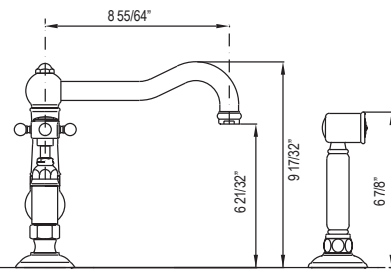

A1458WS Acqui® Bridge Kitchen Faucet With Side Spray

Handle	APC	PN	STN	ULB	IB	TCB
A1458LMWS	-2 1598	2158	2158	2397	2397	2397
A1458LPWS	-2 1598	2158	2158	—	2397	2397
A1458XMWS	-2 1598	2158	2158	2397	2397	2397

- Single-spray functionality
- 1.5 GPM/5.69 LPM at 60 PSI (CEC compliant)
- 1/2" male NPT inlet
- 11" (27.94 cm) spout available, order separate part # C7445/11+FINISH