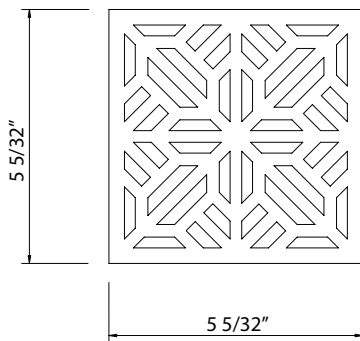

DC3144 Mosaic Decorative Drain Cover

	APC	PN	STN	MB	ULB	IB	TCB
DC3144	308	416	416	416	462	462	462

- To complete set, select from one of the below:
 - ROHL Drain Body Kits, including throat assembly: SDCI2, SDABS2/3, SDPVC2/3
 - Customer supplied drain body* and ROHL Drain Throat Assembly: DT105CI3, DT123ABS3, DT122ABS2
- * Refer to third party drain body specification sheet for appropriate size