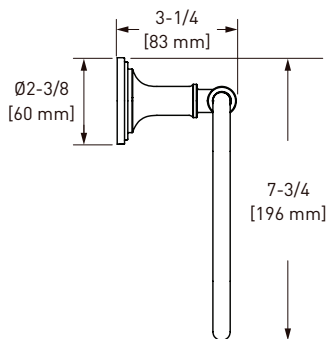

SG25WTR San Giovanni™ Towel Ring

NEW

	APC	PN	STN	AG	ULB
SG25WTR	338	457	457	507	507

- Available Spring 2026
- Elegantly display hand towels in a coordinated fashion with other accessories

A1484LI San Giovanni™ 18" Towel Bar

	APC	PN	STN	TCB
A1484LI	468	632	632	702

- Length cannot be cut down

SG25WTB18 San Giovanni™ 18" Towel Bar

NEW

	APC	PN	STN	AG	ULB
SG25WTB18	288	389	389	432	432

- Available Spring 2026
- Length cannot be cut down

A1486LI San Giovanni™ 24" Towel Bar

	APC	PN	STN	ULB	TCB
A1486LI	488	659	659	732	732

- Length cannot be cut down

SG25WTB24 San Giovanni™ 24" Towel Bar

NEW

	APC	PN	STN	AG	ULB
SG25WTB24	468	632	632	702	702

- Available Spring 2026
- Length cannot be cut down