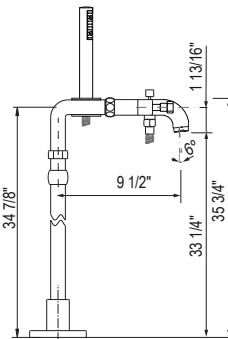

AKIT2202N Lombardia® Floor Mount Tub Filler

Handle	APC	PN	STN	MB	ULB	TCB
AKIT2202NLM	3104	4190	4190	4190	4655	4655
AKIT2202NXM	3104	4190	4190	4190	4655	4655

- Single-function anti-calcium handshower at 1.8 GPM/6.8 LPM at 60 PSI (CEC Compliant)
- 6 GPM/23 LPM at 60 PSI
- 1/2" female NPT inlet
- 2" (5.08 cm) straight union extensions available, order part #C7205EXT+FINISH for a set of two
- No additional rough-in valve required to install