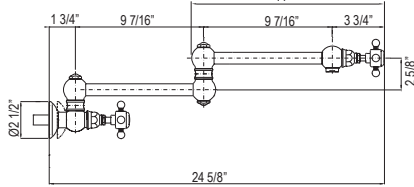

Handle	APC	PN	STN	ULB	IB	TCB
A1451LM_-2	1498	2023	2023	2247	2247	2247
A1451LP_-2	1498	2023	2023	2247	2247	2247
A1451XM_-2	1498	2023	2023	2247	2247	2247

- Dual handle shut-offs, one at the wall and one at the outlet
- Folds away when not in use
- 1.5 GPM/5.69 LPM at 60 PSI
- 1/2" female NPT inlet

AKIT1635 Acqui® Filter Kitchen Faucet Kit