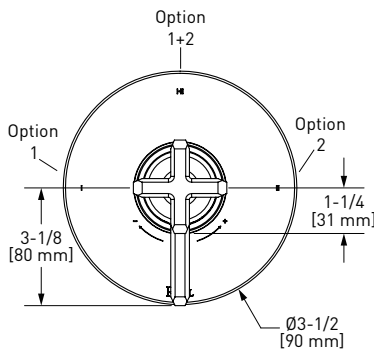

Handle	APC	PN	STN	MB	AG	ULB
TAP23W1LM	948	1280	1280	1280	1422	1422

- Combines both thermostatic and pressure balance technologies
- "Set it and forget it" temperature control
- 2 dedicated functions and 1 shared function
- Temp. & volume control with diverter at 6.3 GPM/24 LPM at 60 PSI
- Rough-in valve sold separately:
  - —Order R23 rough-in valve: $266
- Extension kits available, 1 1/4" EXT23KIT114 and 3/4" EXT23KIT34