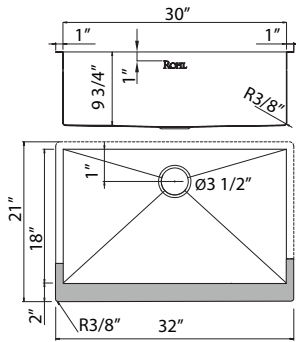

RSA3018 Proscenio™ 30" Single Bowl Apron Front Stainless Steel Kitchen Sink

RSA3018	SB	4308

- Commercial grade, 16 gauge 18/10 type 304 Stainless Steel
- 36" (91.44 cm) minimum cabinet size
- For matching wire sink grid, order WSGRSS3018