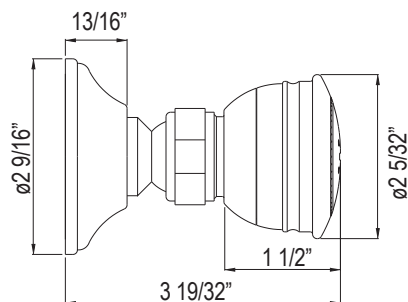

1095/8 2-Function Body Spray

	APC	PN	STN	MB	ULB	IB	TCB
1095/8	568	767	767	767	852	852	852

- 2 functions
- 0.9 GPM/3.5 LPM at 45 PSI (CEC compliant)
- Modern style escutcheon available, order ROGSCO14