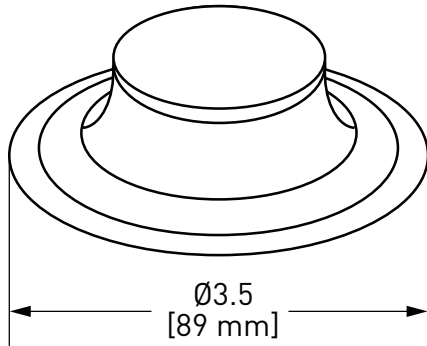

744 Disposal Stopper

	WH	APC	PN	STN	MB	BKS
744	188	188	254	254	254	282
	AG	VG	ULB	IB	TCB	
744	282	282	282	282	282	

- For use with ISE10082 and 744 disposal flange
- Fits standard 3 1/2" diameter drain openings