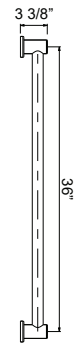

1267 36" Grab Bar

	APC	PN	STN	MB	IB	TCB
1267	928	1253	1253	1253	1392	1392

- Length cannot be cut down
- Grab Bar compliant with Americans with Disabilities Act of 1990 (ADA)
- Ø 1 3/8" (35mm) slide bar

1279 36" Grab Bar

	APC	PN	STN	IB
1279	1358	1834	1834	2037

- Length cannot be cut down
- Grab Bar compliant with Americans with Disabilities Act of 1990 (ADA)
- Ø 1 3/8" (35mm) slide bar
- Complements Palladian® collection and other transitional designs

1271 24" Grab Bar With Sliding Handshower Holder

	APC	PN	STN	IB	TCB
1271	1158	1564	1564	1737	1737

- Length cannot be cut down
- Grab Bar compliant with Americans with Disabilities Act of 1990 (ADA)
- Ø 1 3/8" (35mm) slide bar

1270 36" Grab Bar With Sliding Handshower Holder

	APC	PN	STN	IB	TCB
1270	1158	1564	1564	1737	1737

- Length cannot be cut down
- Grab Bar compliant with Americans with Disabilities Act of 1990 (ADA)
- Ø 1 3/8" (35mm) slide bar

AKIT8073 Handshower Set With 21" Slide Bar and Single Function Handshower

Handle	APC	PN	STN	ULB	TCB
AKIT8073XM	1458	1969	1969	2187	2187

- C7135 single-function handshower
- 59" (150 cm) shower hose
- 1.8 GPM/6.8 LPM at 60 PSI (CEC compliant)
- Ø 45/64" (17.8mm) slide bar
- Complements San Giovanni™ collection and other transitional designs