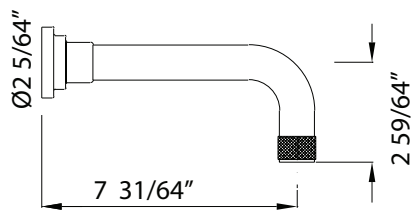

A2203IW Campo™ Wall Mount Tub Spout

	APC	PN	MB	ULB
A2203IW	328	443	443	492

- 1/2" female NPT inlet
- Metal Construction