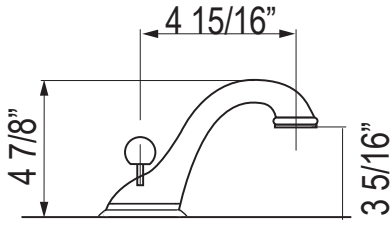

A1408 Acqui® Widespread Lavatory Faucet With Low Spout

Handle	APC	PN	STN	ULB	IB	TCB
A1408LM -2	938	1267	1267	1407	1407	1407
A1408LP -2	938	1267	1267	1407	1407	1407
A1408XM -2	938	1267	1267	1407	1407	1407

- 1.2 GPM/4.5 LPM at 60 PSI (WaterSense and CEC compliant)
- 1/2" male NPT inlet
- Lift rod drain assembly included with faucet