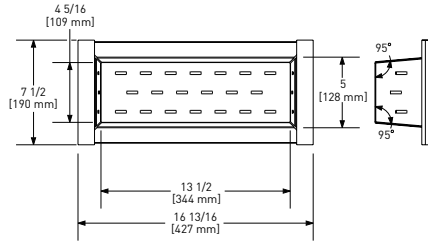

COL01 Colander For Undermount Workstation Sinks

COL01	SS	86

- Compatible with Allia™ ALUM3319WS, ALUM3019WS and Culinario™ RUWUM3019WS, RUWUM3319WS, RUWUM3619WS, RUWUM4019WS, RUWUM5019WS