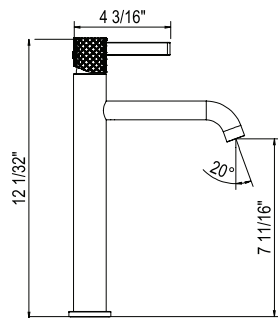

TE02D1 Tenerife™ Single Handle Tall Lavatory Faucet

	APC	PN	STN	MB	AG
TE02D1LM	1118	1510	1510	1510	1677

- 1.2 GPM/4.5 LPM at 60 PSI (WaterSense and CEC compliant)
- 3/8" speedway compression
- Drain sold separately, see Lavatory Drain tab for pricing

SEE LAVATORY DRAINS TAB FOR PRICING

5445

5447

6442

7444

8446

CC2310FWO

O127DOF