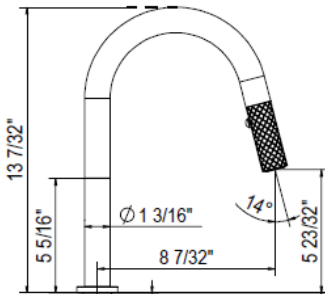

APC	PN	STN	MB	AG	VG
TE65D1LM	1158	1564	1564	1564	1737	1737

- Dual-spray functionality with stream and spray settings
- 1.8 GPM/6.8 LPM at 60 PSI (CEC compliant)
- 3/8" speedway compression
- Requires 1" (2.54 cm) clearance from backsplash to center of faucet hole