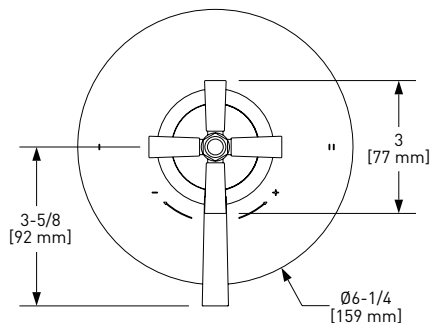

TMD44W1 (No Share) Modelle™ 1/2" Therm & Pressure Balance Trim With 2 Functions

	APC	PN	STN	MB	AG	ULB
TMD44W1LM	898	1213	1213	1213	1347	1347

- Combines both thermostatic and pressure balance technologies
- "Set it and forget it" temperature control
- 2 dedicated functions (CEC compliant)
- Temp. & volume control with diverter at 6.3 GPM/24 LPM at 60 PSI
- Rough-in valve sold separately:
  - —Order R23 rough-in valve: $266
- Extension kits available, 1 1/4" EXT23KIT114 and 3/4" EXT23KIT34