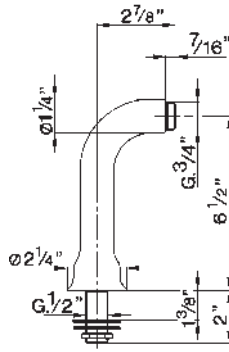

AR00380 Deck Unions

	APC	PN	STN	IB	TCB
AR00380-	798	1078	1078	1197	1197

- 1/2" female NPT inlet
- Order C5574EXT for use with A1401, A1901, A2701

ZA1038402 Floor Pillar Unions With Shut-Off Valves

	APC	STN	PN	TCB
ZA10384021-	278	—	—	—
ZA1038402A-	—	376	—	—
ZA1038402B-	—	—	376	—
ZA1038402V-	—	—	—	417

- Fits ZA386 floor pillar legs

ZA386 Floor Pillar Unions

	APC	PN	STN	IB	TCB
ZA386-	1528	2063	2063	2292	2292

- Cannot be cut down
- 1/2" female NPT inlet
- Extra horizontal reach union adaptors available, order C5574EXT
- Optional support bracket or stanchion not included with floor legs, order separately as ZZ940830 with finish

TAC51W1 Arcana™ 1/2" Pressure Balance Trim

Handle	APC	PN	STN	IB	TCB
TAC51W1LM	568	767	767	852	852

- Bottom outlet compatible with diverter tub spout
- 1 function
- Temp. & volume control at 5.8 GPM/22 LPM at 60 PSI
- Rough-in valve sold separately:
  - —Order R51 rough-in valve: $184
- Extension kits available, 1 1/4" EXT51KIT114 and 3/4" EXT51KIT34

TAC44W1 (No Share) Arcana™ 1/2" Therm & Pressure Balance Trim With 2 Functions

Handle	APC	PN	STN	IB	TCB
TAC44W1LM	828	1118	1118	1242	1242
TAC44W1OP	828	1118	1118	1242	1242

- Combines both thermostatic and pressure balance technologies
- "Set it and forget it" temperature control
- 2 dedicated functions (CEC compliant)
- Temp. & volume control with diverter at 6.3 GPM/24 LPM at 60 PSI
- Rough-in valve sold separately:
  - —Order R23 rough-in valve: $266
- Extension kits available, 1 1/4" EXT23KIT114 and 3/4" EXT23KIT34