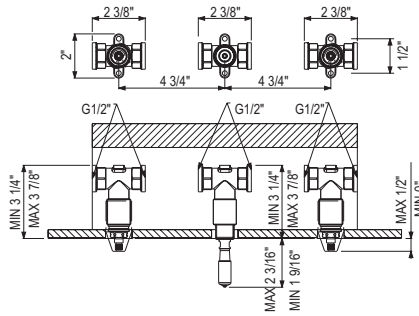

300073RHL00 Eclissi™ Wall Mount Rough-in Valve

300073RHL00	$ 265

- Hot side is always counterclockwise opening and cold side is always clockwise opening
- Must order trim to complete