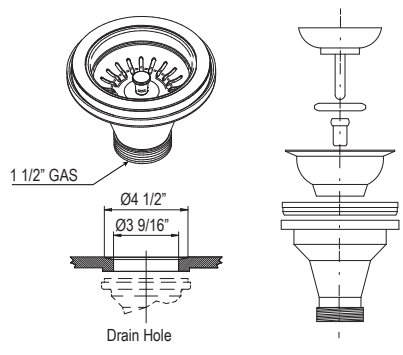

733 Basket Strainer