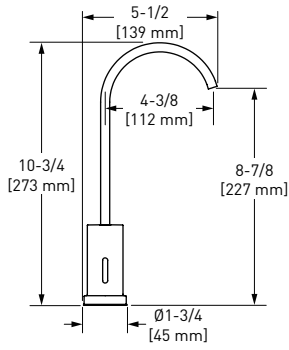

TN731 Transitional Reverse Osmosis Beverage Faucet

NEW

	C	SS	PN	STN	BK	AG
TN731	578	781	781	781	781	867

- 1.5 GPM/5.69 LPM at 60 PSI (CEC compliant)
- 3/8" speedway inlet connection
- Can be paired with 3/8" connection reverse osmosis filtration systems