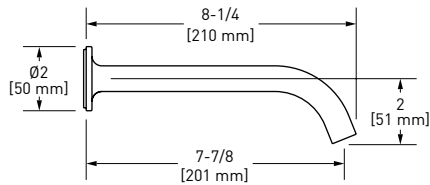

MD16W1 Modelle™ Wall Mount Tub Spout

	APC	PN	STN	MB	AG	ULB
MD16W1	538	727	727	727	807	807

- 1/2" male NPT inlet
- Metal Construction