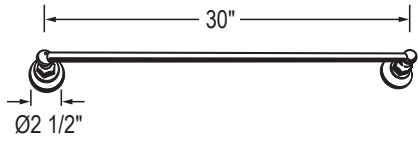

ROT1/18 18" Towel Bar

	APC	PN	STN	ULB	IB	TCB
ROT1/18	338	457	457	507	507	507

- Length can be cut down

ROT1/24 24" Towel Bar

	APC	PN	STN	ULB	IB	TCB
ROT1/24	368	497	497	552	552	552

- Length can be cut down

ROT1/30 30" Towel Bar