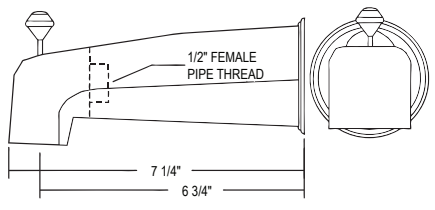

O226BS1 Single Function Body Spray

	APC	PN	STN	MB	AG	ULB
O226BS1	458	619	619	619	687	687

- 1 function
- 1.8 GPM/6.8 LPM at 45 PSI (CEC compliant)

C2503 Wall Mount Tub Spout

	APC	PN	STN	ULB	IB	TCB
C2503	254	278	330	346	346	346

- 3/4" female NPT inlet
- Metal Construction

RT8000 Wall Mount Tub Spout With Diverter

	APC	PN	STN	IB	TCB
RT8000	228	308	308	342	342

- 1/2" female I.P.S. inlet
- If using another rough valve other than the R51 a twin ell may be required by the installer
- Metal Construction

AM16W1 Amahle™ Wall Mount Tub Spout

	APC	PN	STN	MB	AG	ULB
AM16W1	468	632	632	632	702	702

- 1/2" female NPT inlet
- Metal Construction

AD16W1 Apadana™ Wall Mount Tub Spout

	APC	PN	STN	MB	AG
AD16W1	518	700	700	700	777

- 1/2" male NPT inlet
- Special fitting included
- Metal Construction