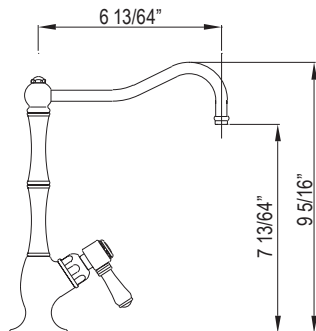

A1435 Acqui® Filter Kitchen Faucet

Handle	APC	PN	STN	ULB	IB	TCB
A1435LM_-2	628	848	848	942	942	942
A1435LP_-2	628	848	848	—	942	942
A1435XM_-2	628	848	848	942	942	942

- May be used with HRK-2000 inline filter system
- Not suitable for reverse osmosis systems or instant hot systems
- 0.5 GPM/1.9 LPM at 60 PSI (CEC compliant)
- 1/4" compression