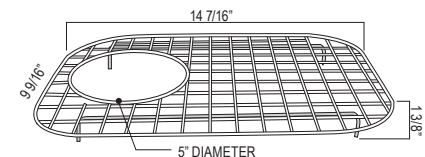

WSG6327SM	WH	BS	SS
	308	308	308

- Biscuit (BS) finish coordinates with Allia Fireclay Pergame (68) sinks. Stainless Steel (SS) and White (WH) finishes also available.
- Minimizes scratches and wear on the bottom of the sink by creating a raised working surface