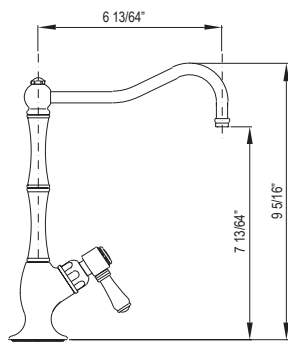

Handle	APC	PN	STN	ULB	IB	TCB
AKIT1435LM_-2	1347	1567	1567	1661	1661	1661
AKIT1435LP_-2	1347	1567	1567	—	1661	1661
AKIT1435XM_-2	1347	1567	1567	—	1661	1661

- Top of the line 0.2-micron ceramic filter and active carbon material
- Yields reduced PFA's, lead, heavy metals, bacteria, foul taste and odor
- 0.5 GPM/1.9 LPM at 60 PSI (CEC compliant)
- 1/4" compression
- Includes HRK-2000 filtration system