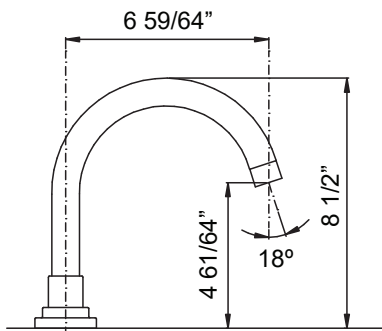

A2228 Lombardia® Widespread Lavatory Faucet With C-Spout

Handle	APC	PN	STN	MB	ULB	TCB
A2228LM -2	978	1321	1321	1321	1467	1467
A2228XM -2	978	1321	1321	1321	1467	1467

- 1.2 GPM/4.5 LPM at 60 PSI (WaterSense and CEC compliant)
- 1/2" male NPT inlet
- Lift rod drain assembly included with faucet