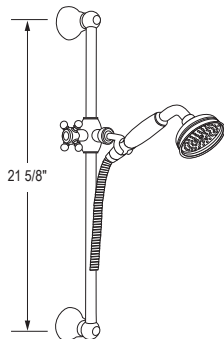

1301E Handshower Set With 22" Slide Bar and Single Function Handshower

	APC	PN	STN	ULB	IB	TCB
1301E	1048	1415	1415	1572	1572	1572

- Metal insert on 1301E cross handle and handshowers
- 1101/8E single-function handshower
- 59" (150 cm) shower hose
- 1.8 GPM/6.8 LPM at 80 PSI (WaterSense and CEC compliant)
- Ø 3/4" (19mm) slide bar

1300E Handshower Set With 22" Slide Bar and Single Function Handshower

	APC	PN	STN	ULB	IB	TCB
1300E	1048	1415	1415	1572	1572	1572

- White accent insert on 1300E cross handle and handshowers
- 1100/8E single-function handshower
- 59" (150 cm) shower hose
- 1.8 GPM/6.8 LPM at 80 PSI (WaterSense and CEC compliant)
- Ø 3/4" (19mm) slide bar

1310 Handshower Set With 22" Slide Bar and 3-Function Handshower

	APC	PN	STN	IB	TCB
1310	1218	1645	1645	1827	1827

- 1150/8 3-function handshower
- 59" (150 cm) shower hose
- 1.8 GPM/6.8 LPM at 60 PSI (CEC compliant)
- Ø 3/4" (19mm) slide bar

1311 Handshower Set With 22" Slide Bar and 3-Function Handshower

	APC	PN	STN	ULB	IB	TCB
1311	1218	1645	1645	1827	1827	1827

- 1151/8 3-function handshower
- 59" (150 cm) shower hose
- 1.8 GPM/6.8 LPM at 60 PSI (CEC compliant)
- Ø 3/4" (19mm) slide bar

1330 Handshower Set With 24" Slide Bar and Single Function Handshower

	APC	PN	STN	ULB	IB	TCB
1330	1498	2023	2023	2247	2247	2247

- 1105/8 single-function handshower
- 59" (150 cm) shower hose
- 1.8 GPM/6.8 LPM at 80 PSI (WaterSense and CEC compliant)
- Ø 23/32" (18mm) slide bar
- Complements Palladian® collection and other transitional designs