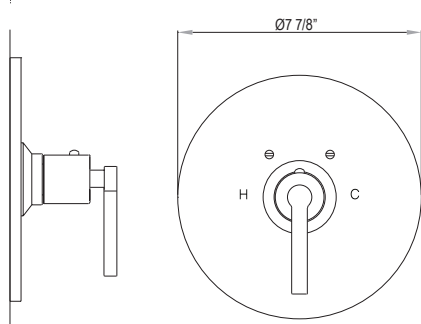

A4214 Lombardia® 3/4" Thermostatic Trim Without Volume Control

Handle	APC	PN	STN	MB	ULB	TCB
A4214LM	788	1064	1064	1064	1182	1182
A4214XM	788	1064	1064	1064	1182	1182