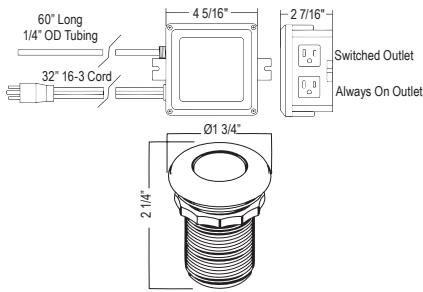

- Prevents contaminated sink water from entering the dishwasher

AG700 Air Gap

	APC	PN	STN	MB	AG	VG	IB	TCB
AG700	228	308	308	308	342	342	342	342

- Prevents contaminated sink water from entering the dishwasher