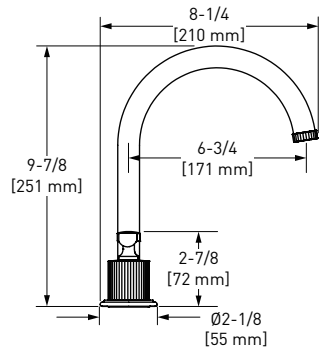

AD01D1 Apadana™ Single Handle Lavatory Faucet

NEW

APC	APC	PN	STN	MB	AG
AD01D1LM	928	1253	1253	1253	1392

- Available Summer 2026
- 1.2 GPM/4.5 LPM at 60 PSI (WaterSense and CEC compliant)
- 3/8" speedway compression
- Push drain included with faucet

AD08D3 Apadana™ Widespread Lavatory Faucet With C-Spout

NEW

APC	APC	PN	STN	MB	AG
AD08D3LM	1138	1537	1537	1537	1707
AD08D3LR	1138	1537	1537	1537	1707

- Available Summer 2026
- 1.2 GPM/4.5 LPM at 60 PSI (WaterSense and CEC compliant)
- 3/8" speedway compression
- Push drain included with faucet

AD09D3 Apadana™ Widespread Lavatory Faucet With U-Spout

NEW

APC	APC	PN	STN	MB	AG
AD09D3LM	1138	1537	1537	1537	1707
AD09D3LR	1138	1537	1537	1537	1707

- Available Summer 2026
- 1.2 GPM/4.5 LPM at 60 PSI (WaterSense and CEC compliant)
- 3/8" speedway compression
- Push drain included with faucet

TAD08W3 Apadana™ Wall Mount Lavatory Faucet Trim

NEW

	APC	PN	STN	MB	AG
TAD08W3LM	928	1253	1253	1253	1392
TAD08W3LR	928	1253	1253	1253	1392

- Available Summer 2026
- 1.2 GPM/4.5 LPM at 60 PSI (WaterSense and CEC compliant)
- Drain sold separately, see Lavatory Drain tab for pricing.
- Rough-in valve sold separately
  —Order RHO8WM wall rough-in valve: $328

SEE LAVATORY DRAINS TAB FOR PRICING

5445

5447

6442

7444

8446

CC2310FWO

0127DOF