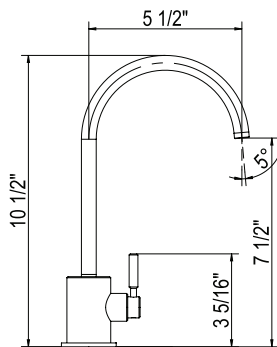

QL66 Lux™ Pot Filler

Handle	APC	PN	STN	MB	ULB	IB	TCB
QL66L-_-2	1878	2536	2536	2536	2817	2817	2817

- Dual handle shut-offs, one at the wall and one at the outlet
- Folds away when not in use
- 1.8 GPM/6.8 LPM at 60 PSI
- 1/2" female NPT inlet

RKIT7517 Lux™ Filter Kitchen Faucet Kit

	APC	PN	STN	MB	AG	VG	ULB	IB	TCB	SB
RKIT7517_-	1237	1419	1419	1419	1496	1496	1496	1496	1496	1496

- Top of the line 0.2-micron ceramic filter and active carbon material
- Yields reduced PFA's, lead, heavy metals, bacteria, foul taste and odor
- 0.5 GPM/1.9 LPM at 60 PSI (CEC compliant)
- 1/4" compression
- Stainless Steel material used for SB finish. Brass used for all other finishes
- Includes HRK-2000 filtration system

R7517 Lux™ Filter Kitchen Faucet

	APC	PN	STN	MB	AG	VG	ULB	IB	SB
R7517_-	518	700	700	700	777	777	777	777	777

- May be used with HRK-2000 inline filter system
- Not suitable for reverse osmosis systems or instant hot systems
- 0.5 GPM/1.9 LPM at 60 PSI (CEC compliant)
- 1/4" compression
- Stainless Steel material used for SB finish. Brass used for all other finishes

GKIT7545 Lux™ Hot Water Dispenser, Tank And Filter Kit

Handle	APC	PN	STN	MB	AG	VG	ULB	IB	TCB
GKIT7545LM_-2	2042	2224	2224	2224	2301	2301	2301	2301	2301

- 0.5 GPM/1.9 LPM at 45 PSI (CEC compliant)
- 3/8" speedway compression
- For replacement filter cartridge, order U.PRF1: $168
- Includes the Perrin & Rowe® U.1998 high performance hot water tank and U.1106 filter system

G7545 Lux™ Hot Water Dispenser

Handle	APC	PN	STN	MB	AG	VG	ULB	IB	TCB
G7545LM_-2	518	700	700	700	777	777	777	777	777

- 1.2 GPM/4.5 LPM at 45 PSI (CEC compliant)
- 3/8" speedway compression
- Only compatible with the Perrin & Rowe U.1998 high performance hot water tank and U.1106 filter system
- Does not work with ISE tank systems