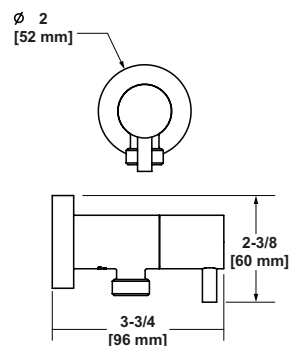

0327WO Handshower Outlet With Integrated Volume Control

	APC	PN	STN	MB	ULB
0327WO	268	362	362	362	402

- 1/2" male outlet; 1/2" female NPT inlet
- Metal Construction