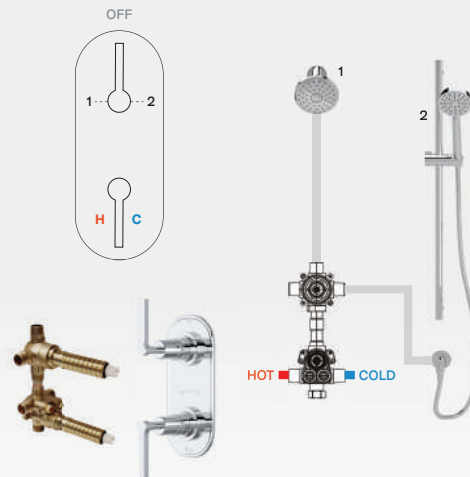

1/2" THERMOSTATIC ROUGH-IN VALVE

R1052BD | Simple Spa — 2 Dedicated Functions

High Efficiency

- 2 dedicated functions: For shared function, order cartridge 15250KIT
- Separate handles allow for "set it and forget it" temperature control
- For 1-Function order R1051
- For 3-Function (Non-Shared) order R1053
- 6.5 GPM
- Temperature control with diverter
- Extension kit included with valve
- Available inlet connection: 1/2" male NPT inlet
- Must order trim to complete