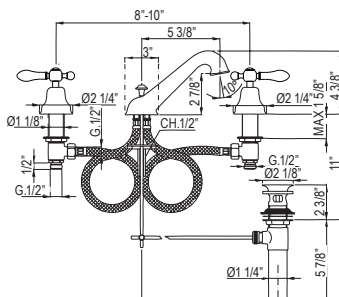

AC102 Arcana™ Widespread Lavatory Faucet With C-Spout

Handle		APC	PN	STN	IB	TCB
AC102LM-	-2	868	1172	1172	1302	1302
AC102OP-	-2	868	1172	1172	1302	1302
AC102X-	-2	868	1172	1172	1302	1302

- 1.2 GPM/4.5 LPM at 60 PSI (WaterSense and CEC compliant)
- 1/2" male NPSM inlet
- Lift rod drain assembly included with faucet