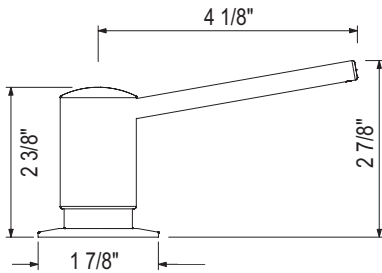

LS450 Soap Dispenser

	APC	SS	PN	STN	MB	ULB	IB
LS450L	288	389	389	389	389	432	432

- Brass construction
- 12 fluid ounce bottle capacity
- Top fill

LS850P Soap Dispenser