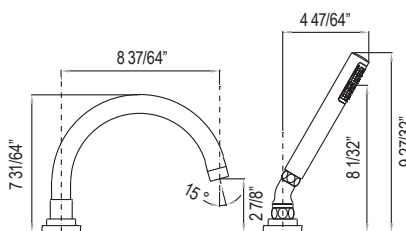

A2214 Lombardia® 5-Hole Deck Mount Tub Filler With C-Spout

Handle	APC	PN	STN	MB	ULB	TCB
A2214LM	2388	3224	3224	3224	3582	3582
A2214XM	2308	3116	3116	3134	3462	3462

- Single-function anti-calcium handshower at 1.8 GPM/6.8 LPM at 60 PSI (CEC Compliant)
- 4 GPM/15.2 LPM at 60 PSI
- 1/2" female NPT inlet
- No additional rough-in valve required to install