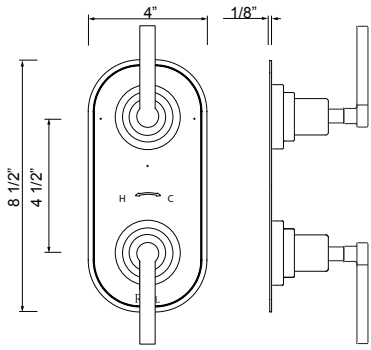

TAP12W2 Apothecary™ 1/2" Thermostatic Trim With Diverter

NEW

	APC	PN	STN	MB	AG	ULB
TAP12W2LM	1028	1388	1388	1388	1542	1542

- Temperature control with diverter
- Up to 5 functions depending on chosen rough
- Rough valve sold separately. Select one:
  - —Order R1051BV 1/2" therm. dedicated 1 function rough valve: $543
  - —Order R1052BD 1/2" therm. dedicated 2 function rough valve: $543
  - —Order R1053BD 1/2" therm. dedicated 3 function rough valve: $597
  - —Order R1055BD 1/2" therm. shared 5 function rough valve: $597