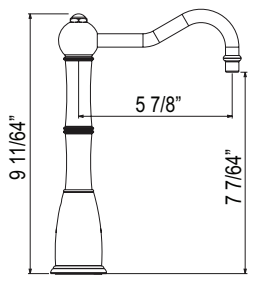

GKIT1655 Acqui® Hot Water Dispenser, Tank And Filter Kit

Handle	APC	PN	STN	MB	ULB	IB	TCB
GKIT1655LM _ -2	2092	2291	2291	2291	2376	2376	2376

- 0.5 GPM/1.9 LPM at 45 PSI (CEC compliant)
- 3/8" speedway compression
- For replacement filter cartridge, order U.PRF1: $168
- Includes the Perrin & Rowe® U.1998 high performance hot water tank and U.1106 filter system

G1655 Acqui® Hot Water Dispenser

Handle	APC	PN	STN	MB	ULB	IB	TCB
G1655LM _ -2	568	767	767	767	852	852	852

- 1.2 GPM/4.5 LPM at 45 PSI (CEC compliant)
- 3/8" speedway compression
- Only compatible with the Perrin & Rowe U.1998 high performance hot water tank and U.1106 filter system
- Does not work with ISE tank systems

GKIT1445 Acqui® Hot Water Dispenser, Tank And Filter Kit

Handle	APC	PN	STN	ULB	IB	TCB
GKIT1445LM _ -2	2152	2372	2372	2466	2466	2466

- 0.5 GPM/1.9 LPM at 45 PSI (CEC compliant)
- 3/8" speedway compression
- For replacement filter cartridge, order U.PRF1: $168
- Includes the Perrin & Rowe® U.1998 high performance hot water tank and U.1106 filter system

G1445 Acqui® Hot Water Dispenser

Handle	APC	PN	STN	ULB	IB	TCB
G1445LM _ -2	628	848	848	942	942	942

- 1.2 GPM/4.5 LPM at 45 PSI (CEC compliant)
- 3/8" speedway compression
- Only compatible with the Perrin & Rowe U.1998 high performance hot water tank and U.1106 filter system
- Does not work with ISE tank systems