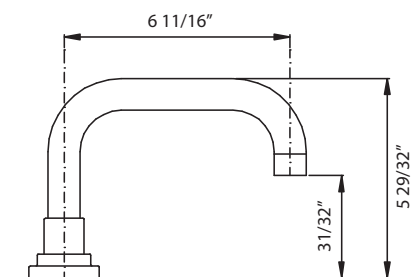

A2218 Lombardia® Widespread Lavatory Faucet With U-Spout

Handle	APC	PN	STN	MB	ULB	TCB
A2218LM -2	978	1321	1321	1321	1467	1467
A2218XM -2	978	1321	1321	1321	1467	1467

- 1.2 GPM/4.5 LPM at 60 PSI (WaterSense and CEC compliant)
- 1/2" male NPT inlet
- Lift rod drain assembly included with faucet