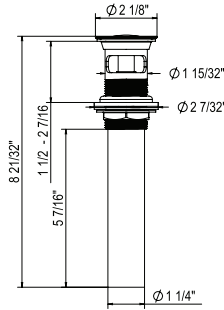

0127DOF Lavatory Push Drain With Overflow

	APC	PN	STN	MB	AG	ULB
0127DOF	198	268	268	268	297	297

- 6" tailpiece
- Fits 1 3/4" standard drain

5445 Lavatory Push Drain Without Overflow