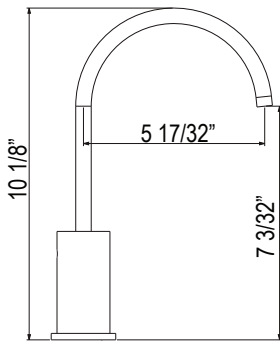

MB70D1 Graceline® Filter Kitchen Faucet

	APC	PN	STN	MB	AG	VG
MB70D1LM	568	767	767	767	852	852

- May be used with HRK-2000 inline filter system
- Not suitable for reverse osmosis systems or instant hot systems
- 0.5 GPM/1.9 LPM at 60 PSI (CEC compliant)
- 1/4" compression

TN731 Transitional Reverse Osmosis Beverage Faucet

	C	SS	PN	STN	BK	AG
TN731	578	781	781	781	781	867

- 1.5 GPM/5.69 LPM at 60 PSI (CEC compliant)
- 3/8" speedway inlet connection
- Can be paired with 3/8" connection reverse osmosis filtration systems

GKIT7545 Lux™ Hot Water Dispenser, Tank And Filter Kit

Handle	APC	PN	STN	MB	AG	VG	ULB	IB	TCB
GKIT7545LM	-2	2042	2224	2224	2301	2301	2301	2301	2301

- 0.5 GPM/1.9 LPM at 45 PSI (CEC compliant)
- 3/8" speedway compression
- For replacement filter cartridge, order U.PRF1: $168
- Includes the Perrin & Rowe® U.1998 high performance hot water tank and U.1106 filter system

G7545 Lux™ Hot Water Dispenser

Handle	APC	PN	STN	MB	AG	VG	ULB	IB	TCB
G7545LM	-2	518	700	700	700	777	777	777	777

- 1.2 GPM/4.5 LPM at 45 PSI (CEC compliant)
- 3/8" speedway compression
- Only compatible with the Perrin & Rowe U.1998 high performance hot water tank and U.1106 filter system
- Does not work with ISE tank systems