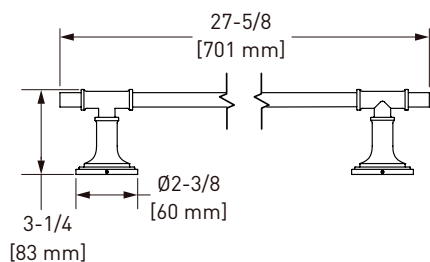

SG25WTB24 San Giovanni™ 24" Towel Bar

NEW

	APC	PN	STN	AG	ULB
SG25WTB24	468	632	632	702	702

- Available Spring 2026
- Length cannot be cut down