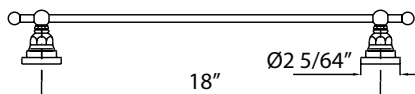

SG25WTR San Giovanni™ Towel Ring

NEW

	APC	PN	STN	AG	ULB
SG25WTR	338	457	457	507	507

- Available Spring 2026
- Elegantly display hand towels in a coordinated fashion with other accessories

A1484LI San Giovanni™ 18" Towel Bar