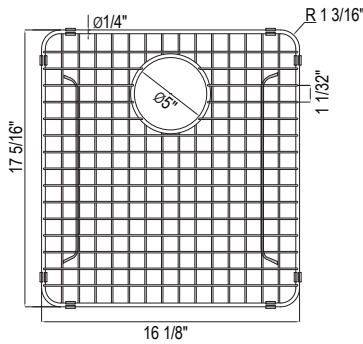

WSGRSS1718 Wire Sink Grid For RSS1718, RSS3518 And RSS3118 Kitchen Sinks

	SS	BKS
WSGRSS1718	278	417

- Minimizes scratches and wear on the bottom of the sink by creating a raised working surface