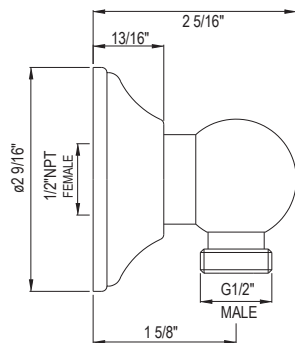

1295 Handshower Outlet

	APC	PN	STN	MB	ULB	IB	TCB
1295	168	227	227	227	252	252	252

- 1/2" male outlet; 1/2" female NPT inlet
- Metal Construction

33640 Handshower Outlet

	APC	PN	STN	MB	ULB	TCB
33640	158	214	214	214	237	237

- 1/2" male outlet; 1/2" female NPT inlet
- Metal Construction

0127WO Handshower Outlet

	APC	PN	STN	MB	AG
0127WO	138	187	187	187	207

- Complements Tenerife™ collection and other transitional designs
- 1/2" male outlet; 1/2" female NPT inlet
- Metal Construction

0527WO Handshower Outlet

	APC	PN	STN	MB	AG	ULB
0527WO	138	187	187	187	207	207

- 1/2" male outlet; 1/2" female NPT inlet
- Metal Construction

0327WO Handshower Outlet With Integrated Volume Control

	APC	PN	STN	MB	ULB
0327WO	268	362	362	362	402

- 1/2" male outlet; 1/2" female NPT inlet
- Metal Construction