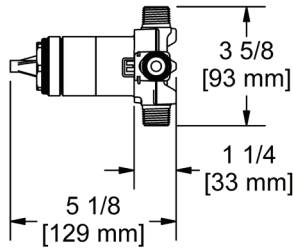

R51 1/2" Pressure Balance Rough-in Valve With 1 Function

Connection	$
R51	184
R51-EX	184
R51-SPEX	184

- Bottom outlet compatible with diverter tub spout
- Temperature and volume control with 5.8 GPM/22 LPM at 60 PSI
- Inlet connections: 1/2" NPT, PEX (SPEX), Expansion Pex (EX)
- Must order TXX51 trim
- 1 1/4" R51 extension kit available, order EXT51KIT114: $78
- 3/4" R51 extension kit available, order EXT51KIT34: $50

R23 1/2" Therm & Pressure Balance Rough-in Valve With up to 3 Functions