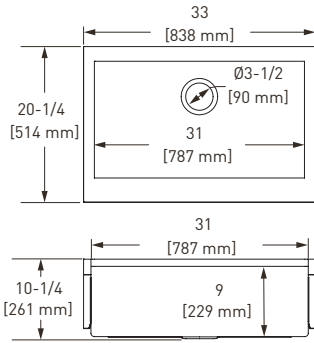

RUWAF3320WS Culinario™ 33" Stainless Steel Apron Front Chef/Workstation Sink With Accessories

NEW

RUWAF3320W __ B $ 2298

- Commercial grade, 16 gauge 18/10 type 304 Stainless Steel
- Included accessories are: wire sink grid, walnut cutting board, PP cutting board, drying rack and basket strainer
- 36" (91.44 cm) minimum cabinet size
- Angled sink design for optimal water drainage

RUWUM3319 Culinario™ 33" Stainless Steel Chef/Workstation Sink With Accessories

SB

RUWUM3319WS __ SB 2118

- Commercial grade, 16 gauge 18/10 type 304 Stainless Steel
- Included accessories: wire sink grid, bamboo cutting board, colander, rolling drying rack and basket strainer
- 36" (91.44 cm) minimum cabinet size
- Angled sink design for optimal water drainage
- Undermount installation only

RUWUM3619WS Culinario™ 36" Stainless Steel Chef/Workstation Sink With Accessories

SB

RUWUM3619WS __ SB 2418

- Commercial grade, 16 gauge 18/10 type 304 Stainless Steel
- Included accessories are: wire sink grid, walnut cutting board, PP cutting board, drying rack and basket strainer
- 39" (99.06 cm) minimum cabinet size
- Angled sink design for optimal water drainage
- Undermount installation only

RUWUM4019WS Culinario™ 40" Stainless Steel Chef/Workstation Sink With Accessories

SB

RUWUM4019WS __ SB 2718

- Commercial grade, 16 gauge 18/10 type 304 Stainless Steel
- Included accessories are: wire sink grid, walnut cutting board, PP cutting board, drying rack and basket strainer
- 42" (106.68 cm) minimum cabinet size
- Angled sink design for optimal water drainage
- Undermount installation only

RUWUM5019WS Culinario™ 50" Stainless Steel Chef/Workstation Sink With Accessories

NEW

RUWUM5019W __ B $ 3398