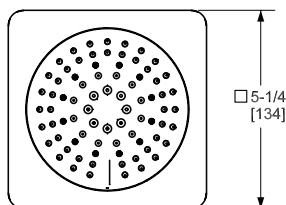

APC	PN	STN	MB
50126MF6	288	389	389	389

- 6 functions
- 1.8 GPM/6.8 LPM at 60 PSI (CEC compliant)

60126MF6 6" 6-Function Showerhead