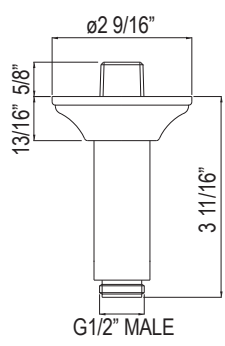

1505/3 4" Ceiling Mount Shower Arm

	APC	PN	STN	MB	AG	ULB	IB	TCB
1505/3	178	241	241	241	267	267	267	267

- Comes with three escutcheon flanges
- Choose the one that best fits your design, recycle the others
- 1/2" male outlet; 1/2" male NPT inlet