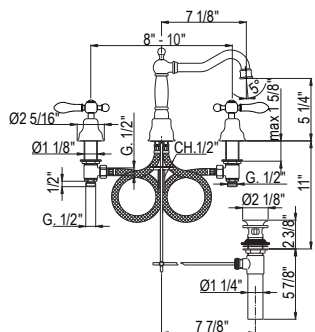

AC107 Arcana™ Widespread Lavatory Faucet With Column Spout

Handle		APC	PN	STN	IB	TCB
AC107LM-	-2	1008	1361	1361	1512	1512
AC107OP-	-2	1008	1361	1361	1512	1512
AC107X-	-2	1008	1361	1361	1512	1512

- 1.2 GPM/4.5 LPM at 60 PSI (WaterSense and CEC compliant)
- 1/2" male NPSM inlet
- Lift rod drain assembly included with faucet