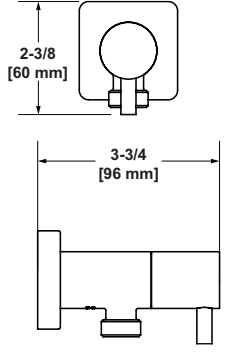

0427WO Handshower Outlet With Integrated Volume Control

	APC	PN	STN	MB	AG	ULB
0427WO	268	362	362	362	402	402

- 1/2" male outlet; 1/2" female NPT inlet
- Metal Construction

0126WO Handshower Outlet With Holder and Integrated Volume Control

	APC	PN	STN	MB	AG	ULB	IB	TCB
0126WO	338	457	457	457	507	507	507	507

- 1/2" male outlet; 1/2" female NPT inlet
- Metal Construction

C50000 Handshower Outlet With Holder

	APC	PN	STN
C50000	157	212	212

- 1/2" outlet male; 1/2" inlet female NPT
- Adjustable
- Metal Construction

CD8000 Handshower Outlet With Holder

	APC	PN	STN	MB	TCB
CD8000	218	295	295	295	327

- Adjustable
- 1/2" male outlet; 1/2" female NPT inlet
- Rough-in valve included with purchase
- Metal Construction

1630 Handshower Outlet With Holder

	APC	PN	STN	MB	ULB	IB	TCB
1630	208	281	281	281	312	312	312

- For shower arm mount only; not meant for wall mount installation
- 1/2" male outlet; 1/2" female NPT inlet
- Metal Construction