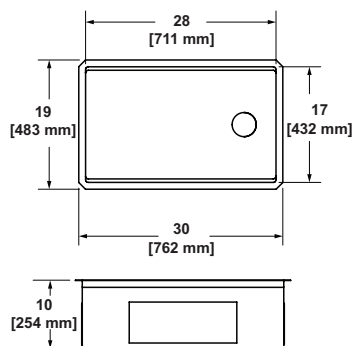

WSGRSS1318 Wire Sink Grid For RSS3118 & RSS1318 Stainless Steel Kitchen Sink

WSGRSS1318	SS	398

- Minimizes scratches and wear on the bottom of the sink by creating a raised working surface

RSS3518 Forze™ 35" Double Bowl Stainless Steel Kitchen Sink

RSS3518	SB	3568

- Undermount installation only
- Commercial grade, 16 gauge 18/10 type 304 Stainless Steel
- 39" (99.06 cm) minimum cabinet size
- Mounting brackets included
- For matching wire sink grid, order WSGRSS1718

WSGRSS1718 Wire Sink Grid For RSS1718, RSS3518 And RSS3118 Kitchen Sinks

WSGRSS1718	SS	BKS	278	417

- Minimizes scratches and wear on the bottom of the sink by creating a raised working surface

RUWAF3020WS Culinario™ 30" Stainless Steel Apron Front Chef/Workstation Sink With Accessories

RUWAF3020W _ _ B	NEW	$	1998

- Commercial grade, 16 gauge 18/10 type 304 Stainless Steel
- Included accessories are: wire sink grid, walnut cutting board, PP cutting board, drying rack and basket strainer
- 33" (83.82 cm) minimum cabinet size
- Angled sink design for optimal water drainage

RUWUM3019 Culinario™ 30" Stainless Steel Chef/Workstation Sink With Accessories

RUWUM3019WS	SB	1818

- Commercial grade, 16 gauge 18/10 type 304 Stainless Steel
- Included accessories: wire sink grid, bamboo cutting board, colander, rolling drying rack and basket strainer
- 33" (83.82 cm) minimum cabinet size
- Angled sink design for optimal water drainage
- Undermount installation only