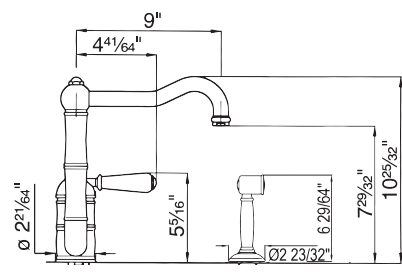

Handle	APC	PN	STN	IB	TCB
A1456LMWS	-2 1988	2684	2684	2982	2982
A1456LPWS	-2 1988	2684	2684	2982	2982
A1456XMWS	-2 1988	2684	2684	2982	2982

- Single-spray functionality
- 1.5 GPM/5.69 LPM at 60 PSI (CEC compliant)
- 1/2" female NPT inlet
- 11" (27.94 cm) spout available, order separate part # C7445/11+FINISH
- 2" (5.08 cm) straight union extensions available, order part #C7205EXT+FINISH for a set of two