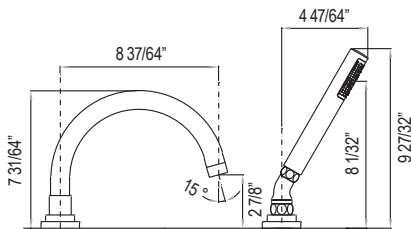

A2214 Lombardia® 5-Hole Deck Mount Tub Filler With C-Spout

Handle	APC	PN	STN	MB	ULB	TCB
A2214LM	2388	3224	3224	3224	3582	3582
A2214XM	2308	3116	3116	3134	3462	3462

- Single-function anti-calcium handshower at 1.8 GPM/6.8 LPM at 60 PSI (CEC Compliant)
- 4 GPM/15.2 LPM at 60 PSI
- 1/2" female NPT inlet
- No additional rough-in valve required to install