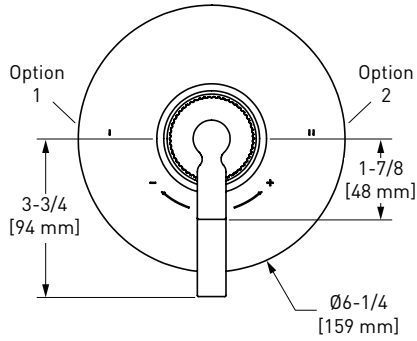

TAD44W1 Apadana™ 1/2" Therm & Pressure Balance Trim With 2 Functions

NEW

	APC	PN	STN	MB	AG
TAD44W1LM	828	1118	1118	1118	1242

- Available Summer 2026
- Combines both thermostatic and pressure balance technologies
- "Set it and forget it" temperature control
- 2 dedicated functions (CEC compliant)
- Temp. & volume control with diverter at 6.3 GPM/24 LPM at 60 PSI
- Rough-in valve sold separately:
  - Order R23 rough-in valve: $266
- Extension kits available, 1 1/4" EXT23KIT114 and 3/4" EXT23KIT34

TAD23W1 Apadana™ 1/2" Therm & Pressure Balance Trim With 3 Functions

NEW

	APC	PN	STN	MB	AG
TAD23W1LM	828	1118	1118	1118	1242

- Available Summer 2026
- Combines both thermostatic and pressure balance technologies
- "Set it and forget it" temperature control
- 2 dedicated functions and 1 shared function
- Temp. & volume control with diverter at 6.3 GPM/24 LPM at 60 PSI
- Rough-in valve sold separately:
  - Order R23 rough-in valve: $266
- Extension kits available, 1 1/4" EXT23KIT114 and 3/4" EXT23KIT34

TAD47W1 Apadana™ 1/2" Therm & Pressure Balance Trim With 3 Functions

NEW

	APC	PN	STN	MB	AG
TAD47W1LM	828	1118	1118	1118	1242

- Available Summer 2026
- Combines both thermostatic and pressure balance technologies
- "Set it and forget it" temperature control
- 3 dedicated functions (CEC compliant)
- Temp. & volume control with diverter at 5 GPM/19 LPM at 60 PSI
- Rough-in valve sold separately:
  - Order R45 rough-in valve: $328
- Extension kits available, 1 1/4" EXT23KIT114 and 3/4" EXT23KIT34

TAD45W1 Apadana™ 1/2" Therm & Pressure Balance Trim With 5 Functions

NEW

	APC	PN	STN	MB	AG
TAD45W1LM	828	1118	1118	1118	1242