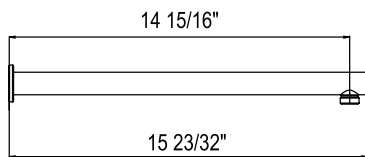

APC	PN	STN	MB	AG	ULB
150127SA	318	430	430	430	477	477

- Escutcheon included
- Complements Tenerife™ collection and other transitional designs
- 1/2" male outlet; 1/2" male NPT inlet