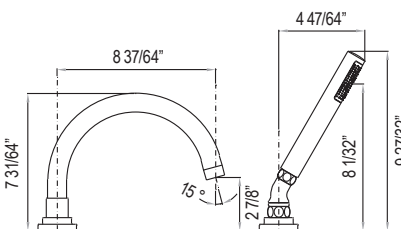

A2214 Lombardia® 5-Hole Deck Mount Tub Filler With C-Spout

Handle	APC	PN	STN	MB	ULB	TCB
A2214LM	2388	3224	3224	3224	3582	3582
A2214XM	2308	3116	3116	3134	3462	3462

- Single-function anti-calcium handshower at 1.8 GPM/6.8 LPM at 60 PSI (CEC Compliant)
- 4 GPM/15.2 LPM at 60 PSI
- 1/2" female NPT inlet
- No additional rough-in valve required to install