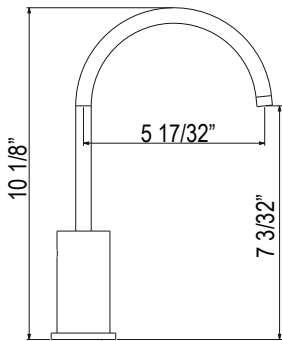

APC

PN

STN

MB

ULB

IB

TCB