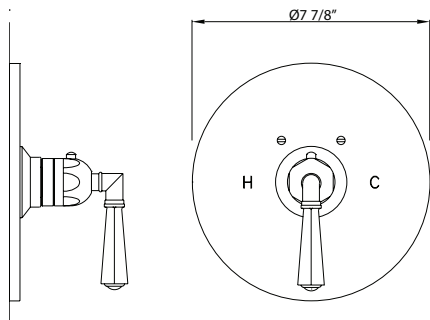

A4923 San Giovanni™ 3/4" Thermostatic Trim Without Volume Control

Handle	APC	PN	STN	ULB	TCB
A4923LM	788	1064	1064	1182	1182
A4923XM	788	1064	1064	1182	1182

- Temperature control only
- Rough-in valve sold separately:
  - —Order 1005N rough-in valve: $441
- Volume control(s) required

A4924 San Giovanni™ Trim For Volume Control And Diverter