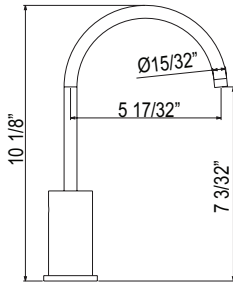

TN731 Transitional Reverse Osmosis Beverage Faucet

NEW

	C	SS	PN	STN	BK	AG
TN731	578	781	781	781	781	867

- 1.5 GPM/5.69 LPM at 60 PSI (CEC compliant)
- 3/8" speedway inlet connection
- Can be paired with 3/8" connection reverse osmosis filtration systems

GKIT7545 Lux™ Hot Water Dispenser, Tank And Filter Kit

Handle	APC	PN	STN	MB	AG	VG	ULB	IB	TCB
GKIT7545LM	-2	2042	2224	2224	2224	2301	2301	2301	2301

- 0.5 GPM/1.9 LPM at 45 PSI (CEC compliant)
- 3/8" speedway compression
- For replacement filter cartridge, order U.PRF1: $168
- Includes the Perrin & Rowe® U.1998 high performance hot water tank and U.1106 filter system

G7545 Lux™ Hot Water Dispenser

Handle	APC	PN	STN	MB	AG	VG	ULB	IB	TCB
G7545LM	-2	518	700	700	700	777	777	777	777

- 1.2 GPM/4.5 LPM at 45 PSI (CEC compliant)
- 3/8" speedway compression
- Only compatible with the Perrin & Rowe U.1998 high performance hot water tank and U.1106 filter system
- Does not work with ISE tank systems