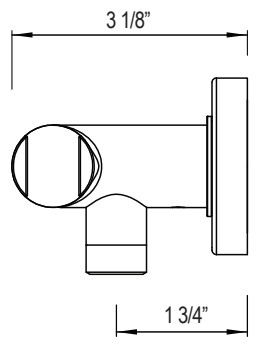

0427WO Handshower Outlet With Integrated Volume Control

	APC	PN	STN	MB	AG	ULB
0427WO	268	362	362	362	402	402

- 1/2" male outlet; 1/2" female NPT inlet
- Metal Construction

0126WO Handshower Outlet With Holder and Integrated Volume Control

	APC	PN	STN	MB	AG	ULB	IB	TCB
0126WO	338	457	457	457	507	507	507	507

- 1/2" male outlet; 1/2" female NPT inlet
- Metal Construction

C50000 Handshower Outlet With Holder

	APC	PN	STN
C50000	157	212	212

- 1/2" outlet male; 1/2" inlet female NPT
- Adjustable
- Metal Construction

CD8000 Handshower Outlet With Holder

	APC	PN	STN	MB	TCB
CD8000	218	295	295	295	327

- Adjustable
- 1/2" male outlet; 1/2" female NPT inlet
- Rough-in valve included with purchase
- Metal Construction

1630 Handshower Outlet With Holder

	APC	PN	STN	MB	ULB	IB	TCB
1630	208	281	281	281	312	312	312

- For shower arm mount only; not meant for wall mount installation
- 1/2" male outlet; 1/2" female NPT inlet
- Metal Construction