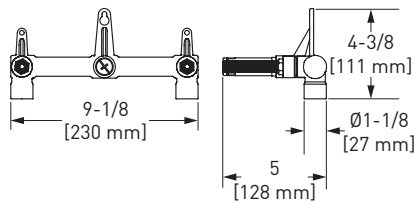

RH08WM Wall Mount Two Handle Widespread Rough-in Valve