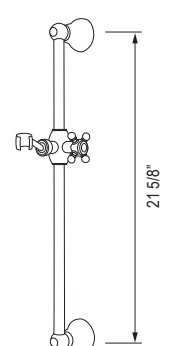

1201 22" Slide Bar

	APC	PN	STN	ULB	IB	TCB
1201	648	875	875	972	972	972

- Length can be cut down
- Metal cap on handle
- Ø 3/4" (19mm) slide bar

1230 24" Slide Bar

	APC	PN	STN	IB
1230	908	1226	1226	1362

- Length can be cut down
- Ø 23/32" (18mm) slide bar
- Complements Palladian® collection and other transitional designs