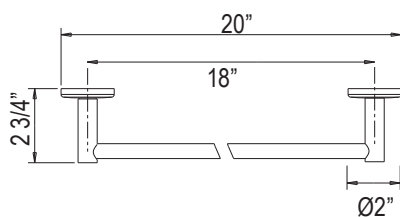

LO1/18 Lombardia® 18" Towel Bar