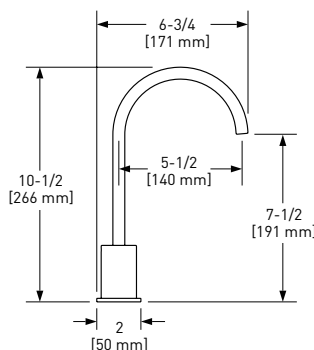

TE70D1 Tenerife™ Filter Kitchen Faucet

	APC	PN	STN	MB	AG	VG
TE70D1LM	568	767	767	767	852	852

- May be used with HRK-2000 inline filter system
- Not suitable for reverse osmosis systems or instant hot systems
- 0.5 GPM/1.9 LPM at 60 PSI (CEC compliant)
- 1/4" compression