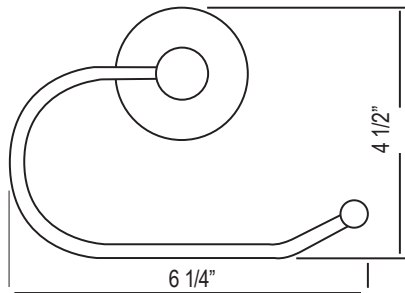

CIS8 Arcana™ Toilet Paper Holder

	APC	PN	STN	IB	TCB
CIS8	208	281	281	312	312

- There's no need to compromise on design in this essential space
- Accommodates oversized toilet paper rolls

CIS18 Arcana™ Toilet Paper Holder