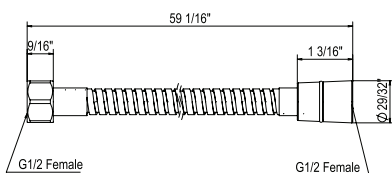

APC	PN	STN	MB	AG
5927SH	158	214	214	214	237

- For use with handshower (sold separately)