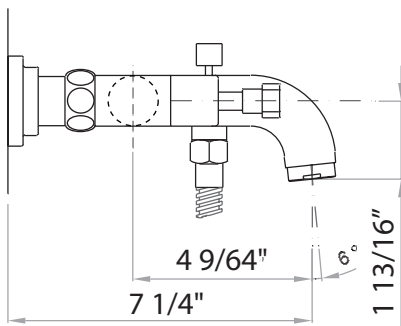

A2202 Lombardia® Exposed Wall Mount Tub Filler

Handle	APC	PN	STN	MB	ULB	TCB
A2202LM	1638	2212	2212	2212	2457	2457
A2202XM	1638	2212	2212	2212	2457	2457

- Single-function anti-calcium handshower at 1.8 GPM/6.8 LPM at 60 PSI (CEC Compliant)
- 6 GPM/23 LPM at 60 PSI
- 1/2" female NPT inlet
- 2" (5.08 cm) straight union extensions available, order part #C7205EXT+FINISH for a set of two
- No additional rough-in valve required to install