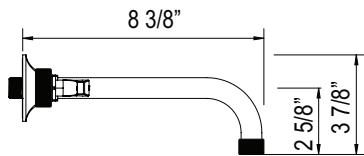

MB06D4 Graceline® 4-Hole Deck Mount Tub Filler

Handle	APC	PN	STN	MB	AG
MB06D4LM	2748	3710	3710	3710	4122

- Single-function anti-calcium handshower at 1.8 GPM/6.8 LPM at 60 PSI (CEC Compliant)
- 12 GPM/45.4 LPM at 60 PSI
- 3/4" male NPT inlet
- No additional rough-in valve required to install