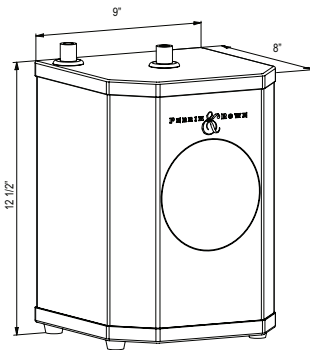

HRK-2000 Arolla™ Filtration System With Cartridge

HRK-2000	$ 719

- Includes cartridge, housing and connection hoses
- Filter faucet not included
- Recommend changing filter every 6 months or 1,000 gallons/3785 liters
- Top of the line 0.2-micron ceramic filter and active carbon material
- Yields reduced PFA's, lead, heavy metals, bacteria, foul taste and odor
- For replacement filter cartridge, order HRF-1000: $132
- Recommend changing filter system every 3 years due to constant water pressure on the inlet

HRF-1000 Arolla™ Replacement Filter Cartridge

HRF-1000	$ 132

- Replacement cartridge for HRK-2000 filter system
- Recommend changing filter every 6 months or 1,000 gallons/3785 liters
- Top of the line 0.2-micron ceramic filter and active carbon material
- Yields reduced PFA's, lead, heavy metals, bacteria, foul taste and odor

U.1998 High Performance Hot Water Tank

U.1998	$ 1084

- 3-Year limited warranty
- Not compatible with ISE type dispensers

U.1106 Hot Water Filtration System

U.1106	$ 440

- Includes cartridge, housing and connection hoses
- Filter faucet not included
- For replacement filter cartridge, order U.PRF1: $168
- Recommend changing filter every 6 months or 1,000 gallons/3785 liters

U.PRF1 Hot Water Replacement Filter Cartridge

U.PRF1	$ 168

- Designed for use with U.1106 and U.1408 hot water filtration systems
- Recommend changing filter every 6 months or 1,000 gallons/3785 liters