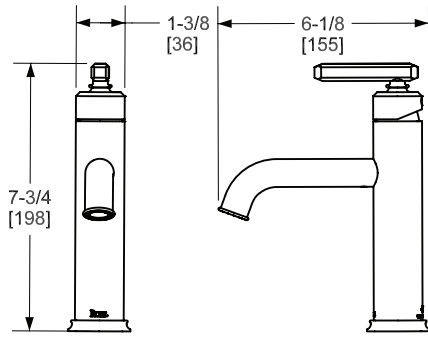

AP01D1 Apothecary™ Single Handle Lavatory Faucet

Handle	APC	PN	STN	MB	AG	ULB
AP01D1LM	898	1213	1213	1213	1347	1347

- 1.2 GPM/4.5 LPM at 60 PSI (WaterSense and CEC compliant)
- 3/8" speedway compression
- Push drain included with faucet