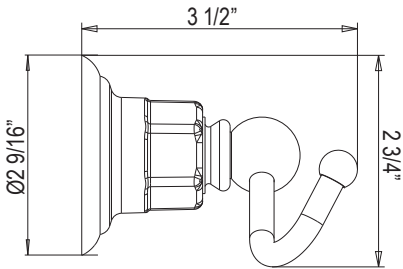

ROT7 Robe Hook

	APC	PN	STN	ULB	IB	TCB
ROT7	198	268	268	297	297	297

- Holds one robe or towel close to your shower or bathing space