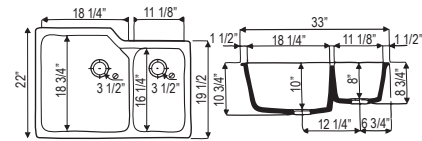

6337 Allia™ 33" Fireclay 2 Bowl Undermount Kitchen Sink

6337-	00	68	04	63
	1618	1918	1918	1918

- Can be installed as an undermount or drop-in. For undermount installation order optional QN25UM: $159
- 36" (91.44 cm) minimum cabinet size
- Includes "ALLIA PARIS" badge
- Due to ±1% dimensions, it is recommended that the cabinet construction is finalized upon receipt of the sink
- For matching wire sink grid, order WSG6327LG and WSG6327SM