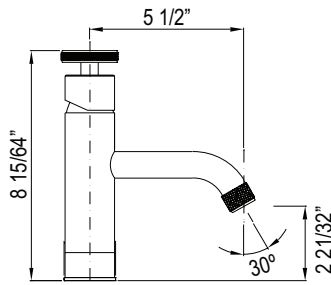

A3702i Campo™ Single Handle Lavatory Faucet

Handle	APC	PN	MB	ULB
A3702IL -2	878	1186	1186	1317
A3702IW -2	878	1186	1186	1317

- 1.2 GPM/4.5 LPM at 60 PSI (WaterSense and CEC compliant)
- 1/2" male NPT inlet
- Push drain included with faucet