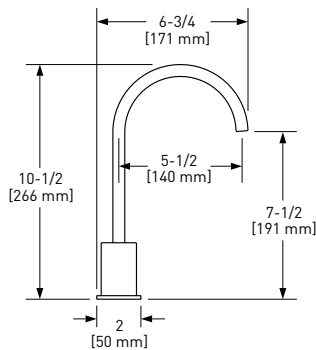

LB70D1 Lombardia® Filter Kitchen Faucet

	APC	PN	STN	MB	ULB	TCB
LB70D1LM	518	700	700	700	777	777

- May be used with HRK-2000 inline filter system
- Not suitable for reverse osmosis systems or instant hot systems
- 0.5 GPM/1.9 LPM at 60 PSI (CEC compliant)
- 1/4" compression