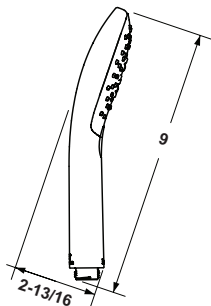

APC	PN	STN	MB	AG
40126HS3	298	403	403	403	447

- 3 functions
- 1.8 GPM/6.8 LPM at 60 PSI (CEC compliant)