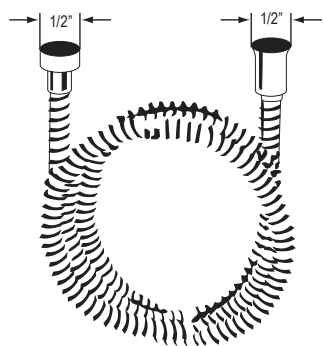

16295/79 79" Metal Shower Hose

	APC	PN	STN	ULB	IB	TCB
16295/79	198	268	268	297	297	297

- For use with handshower (sold separately)