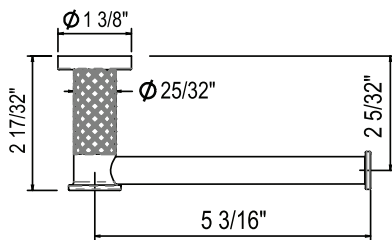

TE25WTP Tenerife™ Toilet Paper Holder

	APC	PN	STN	MB	AG
TE25WTP	248	335	335	335	372

- There's no need to compromise on design in this essential space
- Accommodates oversized toilet paper rolls

TE25WRH Tenerife™ Robe Hook