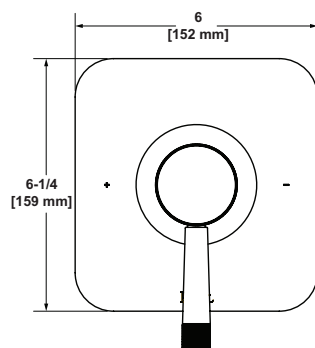

MB2045 Graceline® Wall Mount Tub Spout

Handle	APC	PN	STN	MB	AG	ULB
MB2045	318	430	430	430	477	477

- 1/2" male NPT inlet
- Metal Construction