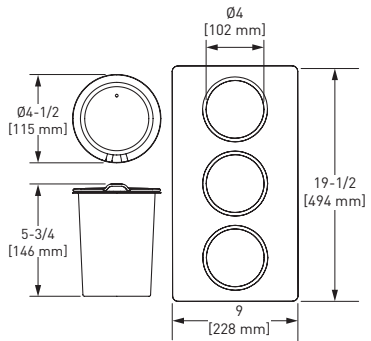

GRNSHBRDKIT1 Accessories Board With Cups For Workstation Sinks

NEW

GRNSHBRDKIT1 $ 204

- Includes board, one utensil cup and two garnish cups
- Compatible with Allia™ ALUM3319WS, ALUM3019WS and Culinario™ RUWUM3019WS, RUWUM3319WS, RUWUM3619WS, RUWUM4019WS, RUWAF3020WS, RUWAF3320WS, RUWUM5019WS

CB02 Cutting Board For Undermount Workstation Sinks

CB02 $ 116

- Compatible with Allia™ ALUM3319WS, ALUM3019WS and Culinario™ RUWUM3019WS, RUWUM3319WS, RUWUM3619WS, RUWUM4019WS, RUWUM5019WS

CB03 Cutting Board For Undermount Workstation Sinks

CB03 $ 169

- Compatible with Allia™ ALUM3319WS, ALUM3019WS and Culinario™ RUWUM3019WS, RUWUM3319WS, RUWUM3619WS, RUWUM4019WS, RUWUM5019WS

COL01 Colander For Undermount Workstation Sinks

COL01 SS 86

- Compatible with Allia™ ALUM3319WS, ALUM3019WS and Culinario™ RUWUM3019WS, RUWUM3319WS, RUWUM3619WS, RUWUM4019WS, RUWUM5019WS

COL03 Colander and Mixing Bowl With Lid and Grating Inserts For Workstation Sinks

NEW

COL03 $ 307

- Includes board, mixing bowl, colander, lid and 3 inserts: mandoline slicer, large hole grater and small hole grater
- Compatible with Allia™ ALUM3319WS, ALUM3019WS and Culinario™ RUWUM3019WS, RUWUM3319WS, RUWUM3619WS, RUWUM4019WS, RUWAF3020WS, RUWAF3320WS, RUWUM5019WS