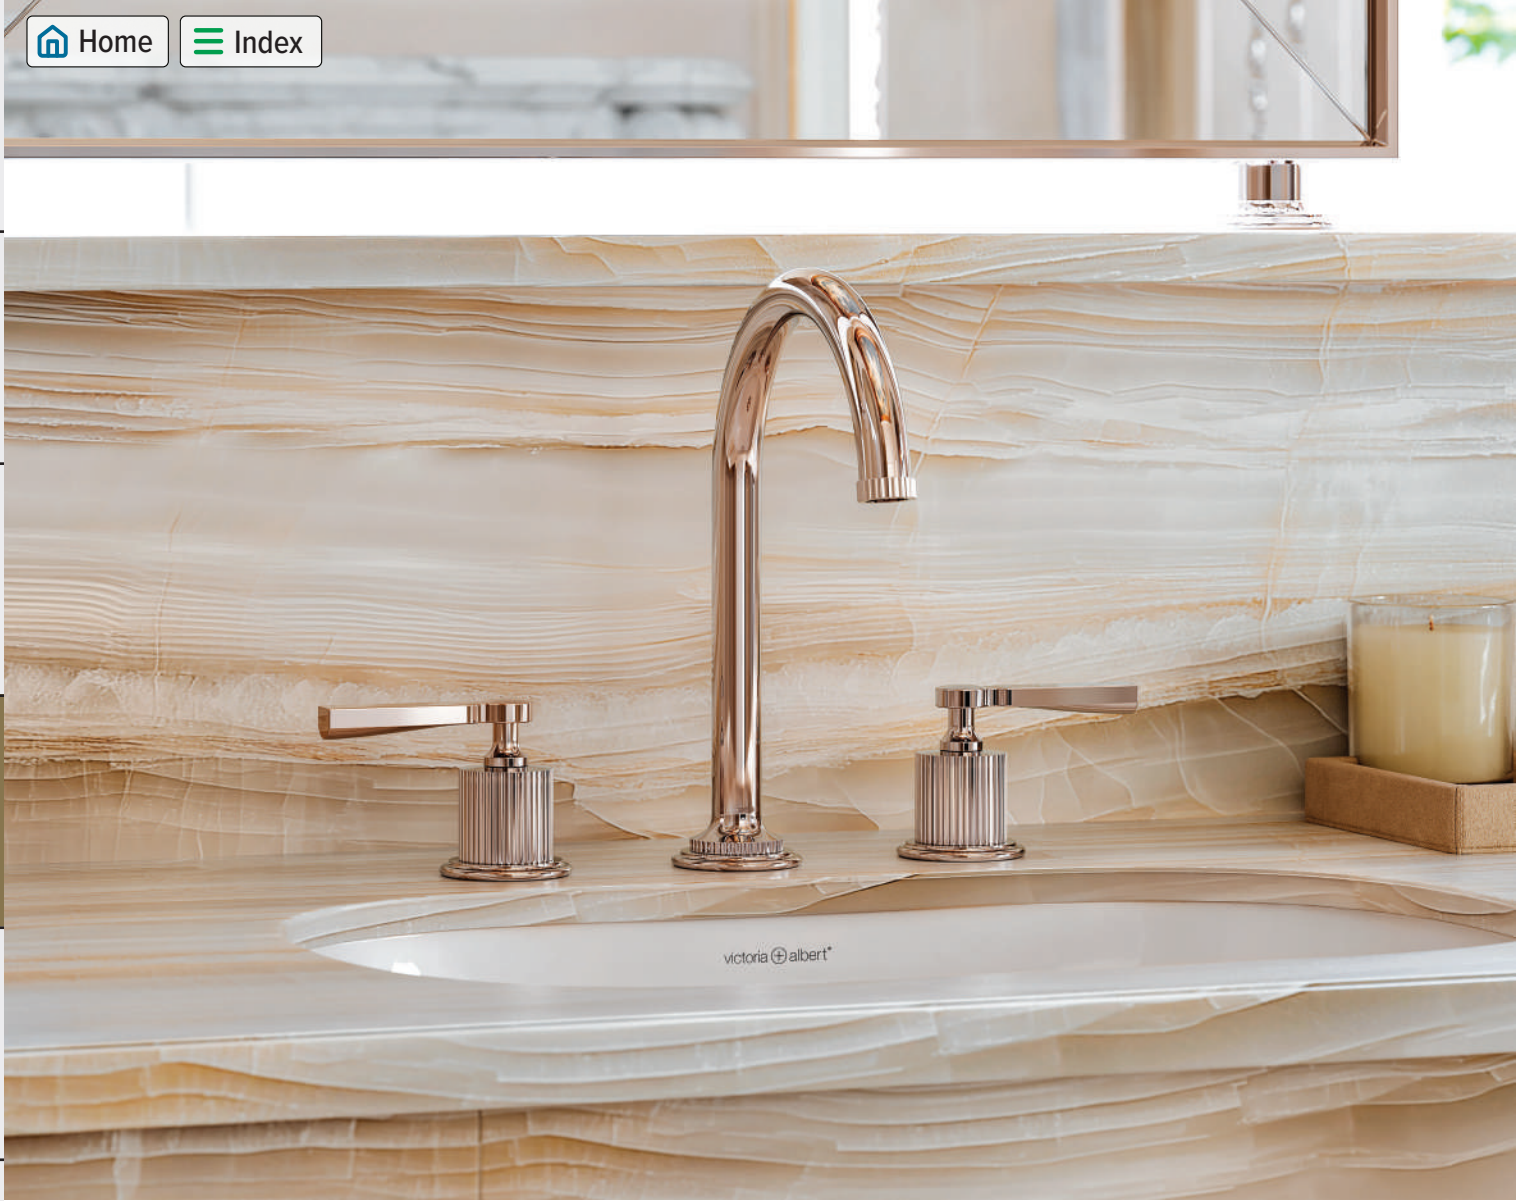

Note: Sample configuration priced in Polished Chrome. Other configurations and finishes available. Complete your shower experience by including one of our decorative drain options.

APADANA™

A sensory experience that pays homage to ancient empires. Named for the grand audience halls of Persia, the Apadana Collection draws on their spirit of gathering and grandeur while embracing the architectural heritage of columns of classical Rome and Greece. Graceful lines and harmonious proportions meet textures that invite touch, leaving an indelible imprint on the senses. Iconic coin edges and elegant fluting unite timeless artistry with modern sophistication - a tribute to classical beauty reborn for today.