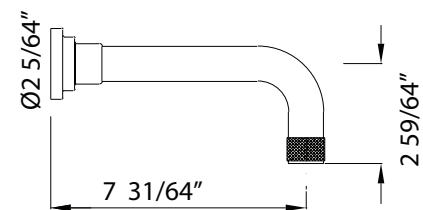

A2203IW Campo™ Wall Mount Tub Spout

	APC	PN	MB	ULB
A2203IW	328	443	443	492

- 1/2" female NPT inlet
- Metal Construction