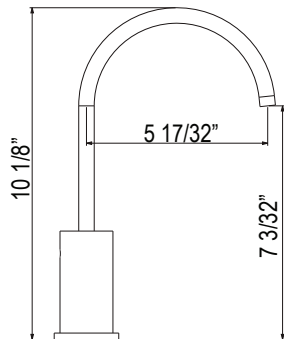

GKIT7545 Lux™ Hot Water Dispenser, Tank And Filter Kit

Handle	APC	PN	STN	MB	AG	VG	ULB	IB	TCB
GKIT7545LM	-2	2042	2224	2224	2224	2301	2301	2301	2301

- 0.5 GPM/1.9 LPM at 45 PSI (CEC compliant)
- 3/8" speedway compression
- For replacement filter cartridge, order U.PRF1: $168
- Includes the Perrin & Rowe® U.1998 high performance hot water tank and U.1106 filter system

G7545 Lux™ Hot Water Dispenser

Handle	APC	PN	STN	MB	AG	VG	ULB	IB	TCB
G7545LM	-2	518	700	700	700	777	777	777	777

- 1.2 GPM/4.5 LPM at 45 PSI (CEC compliant)
- 3/8" speedway compression
- Only compatible with the Perrin & Rowe U.1998 high performance hot water tank and U.1106 filter system
- Does not work with ISE tank systems