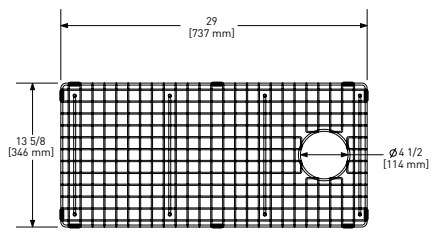

WSGALUM3319WS Wire Sink Grid for ALUM3319WS Kitchen Sink

	WH	BS	SS
WSGALUM3319WS	318	318	318

- Biscuit (BS) finish coordinates with Allia Fireclay Pergame (68) sinks. Stainless Steel (SS) and White (WH) finishes also available.
- Minimizes scratches and wear on the bottom of the sink by creating a raised working surface