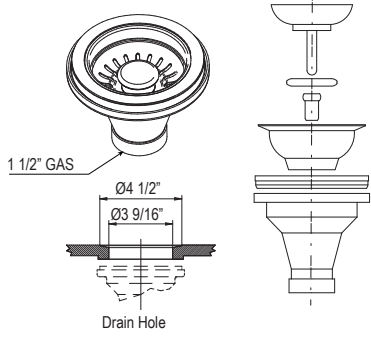

736 Basket Strainer

736	APC
	188

- Fits standard 3 1/2" diameter drain openings
- Standard 1 1/2" male connection to drain plumbing
- Shorter mounting screws available for metal sinks, part #737SCREW23: \$53