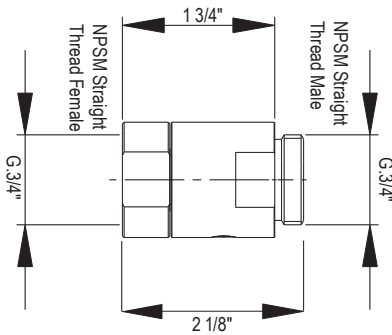

ZA1038402 Floor Pillar Unions With Shut-Off Valves

	APC	STN	PN	TCB
ZA10384021-	278	—	—	—
ZA1038402A-	—	376	—	—
ZA1038402B-	—	—	376	—
ZA1038402V-	—	—	—	417

- Fits ZA386 floor pillar legs