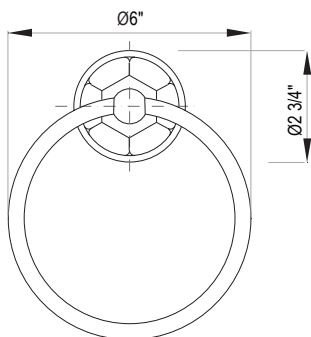

A6885 Palladian® Towel Ring

	APC	PN	STN	IB
A6885_ _	468	632	632	702

- Elegantly display hand towels in a coordinated fashion with other accessories