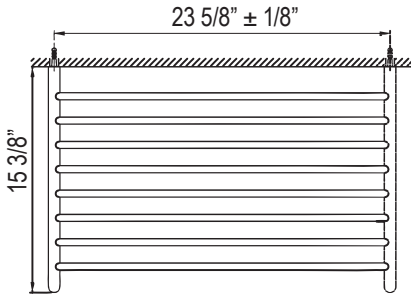

SY300 Lombardia® 24" Wall Mount Towel Shelf

	APC	PN	STN
SY300-__	1698	2293	2293

- Ideal for storing and hanging towels in the bathroom
- Hotel style towel shelf and bar