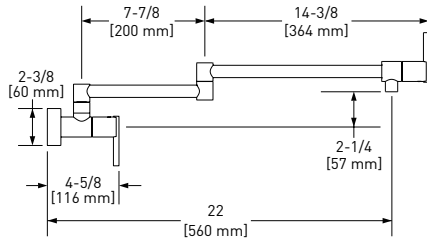

PI62W1 Pirellone™ Pot Filler

	APC	PN	STN	MB	AG	VG
PI62W1LM	2038	2752	2752	2752	3057	3057

- Dual handle shut-offs, one at the wall and one at the outlet
- Folds away when not in use
- 5.5 GPM/20.8 LPM at 60 PSI
- 1/2" female NPT inlet