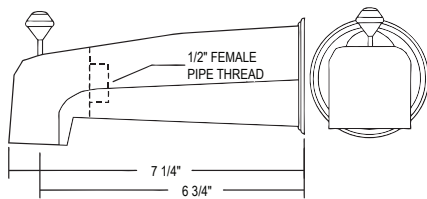

RT8000 Wall Mount Tub Spout With Diverter

	APC	PN	STN	IB	TCB
RT8000	228	308	308	342	342

- 1/2" female I.P.S. inlet
- If using another rough valve other than the R51 a twin ell may be required by the installer
- Metal Construction