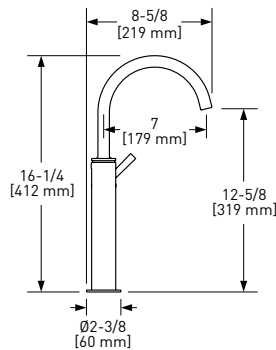

MD02D1 Modelle™ Single Handle Tall Lavatory Faucet

	APC	PN	STN	MB	AG	ULB
MD02D1LM	1068	1442	1442	1442	1602	1602

- 1.2 GPM/4.5 LPM at 60 PSI (WaterSense and CEC compliant)
- 3/8" speedway compression
- Drain sold separately, see Lavatory Drain tab for pricing

SEE LAVATORY DRAINS TAB FOR PRICING