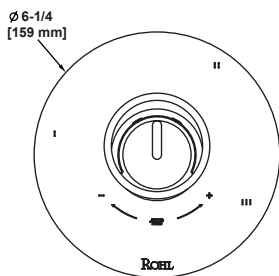

TEC51W1 Eclissi™ 1/2" Pressure Balance Trim

Handle	APC	STN	MB	PCB	PCG	PCN
TEC51W1IW	588	794	794	588	588	588

Handle	MBC	MBN	SNB	SNC	SNG	MBG
TEC51W1IW	794	794	794	794	794	794

- Bottom outlet compatible with diverter tub spout
- 1 function
- Temp. & volume control at 5.8 GPM/22 LPM at 60 PSI
- Rough-in valve sold separately:
  - —Order R51 rough-in valve: $184
- Extension kits available, 1 1/4" EXT51KIT114 and 3/4" EXT51KIT34

TEC44W1 (No Share) Eclissi™ 1/2" Therm & Pressure Balance Trim With 2 Functions

Handle	APC	STN	MB	PCB	PCG	PCN
TEC44W1IW	848	1145	1145	848	848	848

Handle	MBC	MBN	SNB	SNC	SNG	MBG
TEC44W1IW	1145	1145	1145	1145	1145	1145

- Combines both thermostatic and pressure balance technologies
- "Set it and forget it" temperature control
- 2 dedicated functions (CEC compliant)
- Temp. & volume control with diverter at 6.3 GPM/24 LPM at 60 PSI
- Rough-in valve sold separately:
  - —Order R23 rough-in valve: $266
- Extension kits available, 1 1/4" EXT23KIT114 and 3/4" EXT23KIT34

TEC23W1 (Shared) Eclissi™ 1/2" Therm & Pressure Balance Trim With 3 Functions

Handle	APC	STN	MB	PCB	PCG	PCN
TEC23W1IW	848	1145	1145	848	848	848

Handle	MBC	MBN	SNB	SNC	SNG	MBG
TEC23W1IW	1145	1145	1145	1145	1145	1145

- "Set it and forget it" temperature control
- 2 dedicated functions and 1 shared function
- Temp. & volume control with diverter at 6.3 GPM/24 LPM at 60 PSI
- Rough-in valve sold separately:
  - —Order R23 rough-in valve: $266
- Extension kits available, 1 1/4" EXT23KIT114 and 3/4" EXT23KIT34

TEC47W1 (No Share) Eclissi™ 1/2" Therm & Pressure Balance Trim With 3 Functions

Handle	APC	STN	MB	PCB	PCG	PCN
TEC47W1IW	848	1145	1145	848	848	848

Handle	MBC	MBN	SNB	SNC	SNG	MBG
TEC47W1IW	1145	1145	1145	1145	1145	1145