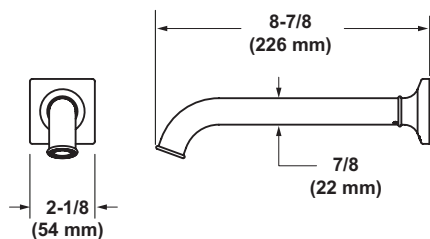

AP16W1 Apothecary™ Wall Mount Tub Spout

	APC	PN	STN	MB	AG	ULB
AP16W1	518	700	700	700	777	777

- 1/2" male NPT inlet
- Special fitting included
- Metal Construction