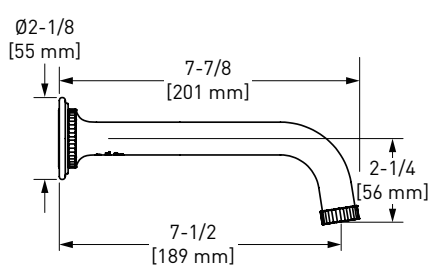

O226BS1 Single Function Body Spray

	APC	PN	STN	MB	AG	ULB
O226BS1	458	619	619	619	687	687

- 1 function
- 1.8 GPM/6.8 LPM at 45 PSI (CEC compliant)

C2503 Wall Mount Tub Spout

	APC	PN	STN	ULB	IB	TCB
C2503	254	278	330	346	346	346

- 3/4" female NPT inlet
- Metal Construction

RT8000 Wall Mount Tub Spout With Diverter

	APC	PN	STN	IB	TCB
RT8000	228	308	308	342	342

- 1/2" female I.P.S. inlet
- If using another rough valve other than the R51 a twin ell may be required by the installer
- Metal Construction

AM16W1 Amahle™ Wall Mount Tub Spout

	APC	PN	STN	MB	AG	ULB
AM16W1	468	632	632	632	702	702

- 1/2" female NPT inlet
- Metal Construction

AD16W1 Apadana™ Wall Mount Tub Spout

	APC	PN	STN	MB	AG
AD16W1	518	700	700	700	777

- 1/2" male NPT inlet
- Special fitting included
- Metal Construction