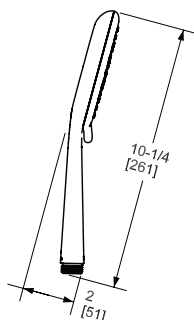

APC	PN	STN	MB	AG	IB
50326HS3	308	416	416	416	462	462

- 3 functions
- 1.8 GPM/6.8 LPM at 60 PSI (CEC compliant)

5927SH 59" Metal Shower Hose