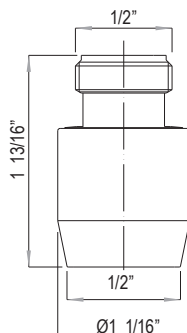

APC	PN	STN
V00275	88	119	119

- 1/2" male x 1/2" female connectors