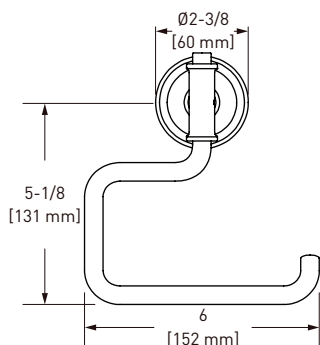

	APC	PN	STN	AG	ULB
SG25WTP	338	457	457	507	507

- Available Spring 2026
- There's no need to compromise on design in this essential space
- Accommodates oversized toilet paper rolls

A1481LI San Giovanni™ Double Robe Hook