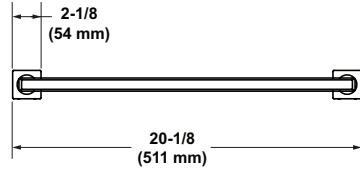

- Elegantly display hand towels in a coordinated fashion with other accessories

AP25WTB18 Apothecary™ 18" Towel Bar

	APC	PN	STN	MB	AG	ULB
AP25WTB18	568	767	767	767	852	852

- Length cannot be cut down

AP25WTB24 Apothecary™ 24" Towel Bar