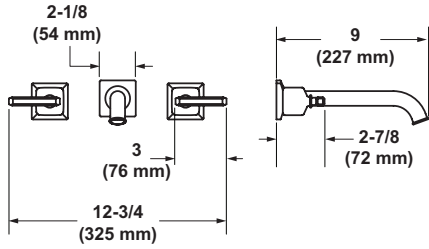

TAP08W3 Apothecary™ Wall Mount Lavatory Faucet Trim

Handle	APC	PN	STN	MB	AG	ULB
TAP08W3LM	878	1186	1186	1186	1317	1317
TAP08W3XM	918	1240	1240	1240	1377	1377

- 1.2 GPM/4.5 LPM at 60 PSI (WaterSense and CEC compliant)
- Drain sold separately, see Lavatory Drain tab for pricing.
- Rough-in valve sold separately
  —Order RH08WM wall rough-in valve: $328