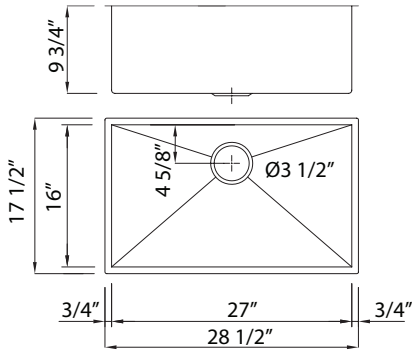

RSS2716 Forze™ 27" Single Bowl Stainless Steel Kitchen Sink

NEW

	SB
RSS2716	1988

- Undermount installation only
- Commercial grade, 16 gauge 18/10 type 304 Stainless Steel
- 30" minimum cabinet size
- Mounting brackets included
- For matching wire sink grid, order WSGRSS2716