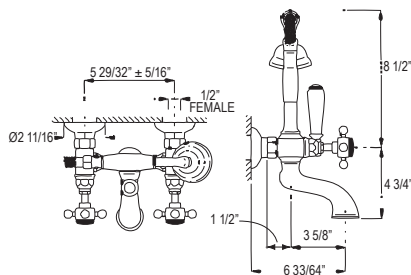

A1401 Exposed Wall Mount Tub Filler

Handle	APC	PN	STN	ULB	IB	TCB
A1401LM	1898	2563	2563	2847	2847	2847
A1401LP	1898	2563	2563	2847	2847	2847
A1401XM	1898	2563	2563	2847	2847	2847

- Single-function anti-calcium handshower at 1.8 GPM/6.8 LPM at 60 PSI (CEC Compliant)
- 10 GPM/38 LPM at 60 PSI
- 1/2" female NPT inlet
- If the deck unions ARO0380 or the floor pillar legs ZA386 are used, you MUST include the adaptor C5574EXT. Allow for an extra 2 5/8" in the length. This may affect your rough-in dimensions.
- No additional rough-in valve required to install

C5574EXT Union Adaptors