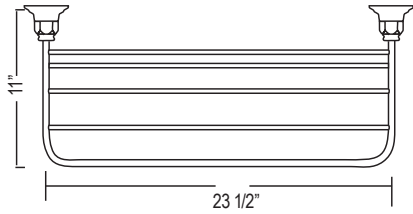

ROT10 Wall Mount Towel Shelf

	APC	PN	STN	IB	TCB
ROT10	738	997	997	1107	1107

- Ideal for storing and hanging towels in the bathroom