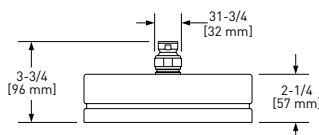

80126RS1 8" Rain Showerhead

	APC	PN	STN	MB	ULB	TCB
80126RS1	708	956	956	956	1062	1062

- 1 function
- 1.8 GPM/6.8 LPM at 60 PSI (CEC compliant)
- Metal Construction