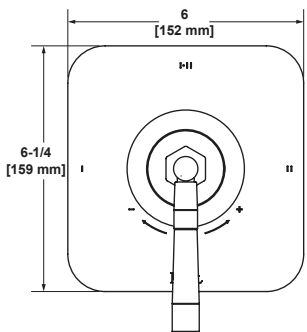

TMB44W1 (No Share) Graceline® 1/2" Therm & Pressure Balance Trim With 2 Functions

Handle	APC	PN	STN	MB	AG	ULB
TMB44W1LM	878	1186	1186	1186	1317	1317

- Combines both thermostatic and pressure balance technologies
- "Set it and forget it" temperature control
- 2 dedicated functions (CEC compliant)
- Temp. & volume control with diverter at 6.3 GPM/24 LPM at 60 PSI
- Rough-in valve sold separately:
  - —Order R23 rough-in valve: $266
- Extension kits available, 1 1/4" EXT23KIT114 and 3/4" EXT23KIT34

TMB23W1 (Shared) Graceline® 1/2" Therm & Pressure Balance Trim With 3 Functions

Handle	APC	PN	STN	MB	AG	ULB
TMB23W1LM	878	1186	1186	1186	1317	1317

- Combines both thermostatic and pressure balance technologies
- "Set it and forget it" temperature control
- 2 dedicated functions and 1 shared function
- Temp. & volume control with diverter at 6.3 GPM/24 LPM at 60 PSI
- Rough-in valve sold separately:
  - —Order R23 rough-in valve: $266
- Extension kits available, 1 1/4" EXT23KIT114 and 3/4" EXT23KIT34

TMB47W1 (No Share) Graceline® 1/2" Therm & Pressure Balance Trim With 3 Functions

Handle	APC	PN	STN	MB	AG	ULB
TMB47W1LM	878	1186	1186	1186	1317	1317

- Combines both thermostatic and pressure balance technologies
- "Set it and forget it" temperature control
- 3 dedicated functions (CEC compliant)
- Temp. & volume control with diverter at 5 GPM/19 LPM at 60 PSI
- Rough-in valve sold separately:
  - —Order R45 rough-in valve: $328
- Extension kits available, 1 1/4" EXT23KIT114 and 3/4" EXT23KIT34

TMB45W1 (Shared) Graceline® 1/2" Therm & Pressure Balance Trim With 5 Functions

Handle	APC	PN	STN	MB	AG	ULB
TMB45W1LM	878	1186	1186	1186	1317	1317