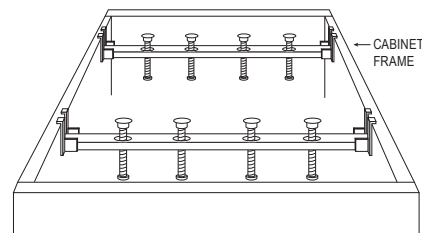

QN25UM 25" Undermount Sink Installation Kit

QN25UM	$	159

- Allows easy undermount installation for kitchen and bar/food prep sinks
- For use with undermount sinks only
- Not appropriate for apron front sinks from Shaws and Allia
- Rated for 175 lbs/79 kg when installed properly
- For 36" (91.44 cm) cabinets, order QN36UM: $191