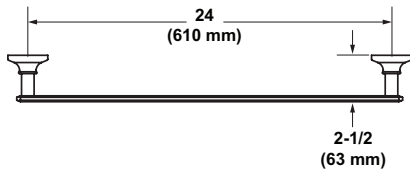

- Elegantly display hand towels in a coordinated fashion with other accessories

AP25WTB18 Apothecary™ 18" Towel Bar

	APC	PN	STN	MB	AG	ULB
AP25WTB18	568	767	767	767	852	852

- Length cannot be cut down

AP25WTB24 Apothecary™ 24" Towel Bar