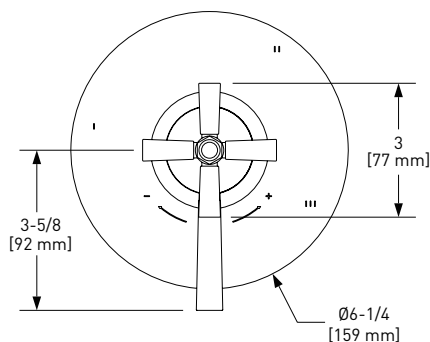

TMD47W1 (No Share) Modelle™ 1/2" Therm & Pressure Balance Trim With 3 Functions

	APC	PN	STN	MB	AG	ULB
TMD47W1LM	898	1213	1213	1213	1347	1347

- Combines both thermostatic and pressure balance technologies
- "Set it and forget it" temperature control
- 3 dedicated functions (CEC compliant)
- Temp. & volume control with diverter at 5 GPM/19 LPM at 60 PSI
- Rough-in valve sold separately:
  - —Order R45 rough-in valve: $328
- Extension kits available, 1 1/4" EXT23KIT114 and 3/4" EXT23KIT34