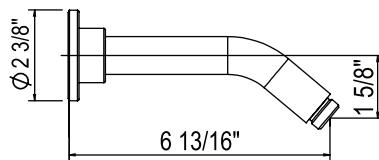

70127SA 7" Wall Mount Shower Arm

	APC	PN	STN	MB	AG	ULB
70127SA	208	281	281	281	312	312

- Escutcheon included
- Complements Tenerife™ collection and other transitional designs
- 1/2" male outlet; 1/2" female NPT inlet