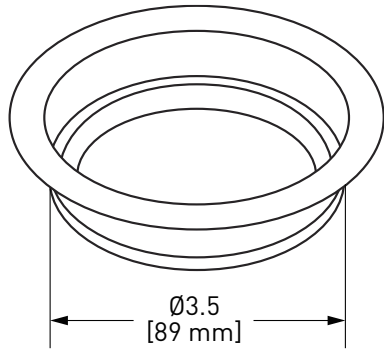

743 Disposal Flange

	WH	BS	APC	PN	STN	MB	BK	BKS
743	228	228	228	308	308	308	308	342
	SEG	EG	AG	VG	ULB	IB	EB	TCB
743	342	342	342	342	342	342	342	342

- Not compatible with Waste King
- For use with 744 disposal stopper
- Fits standard 3 1/2" diameter drain openings