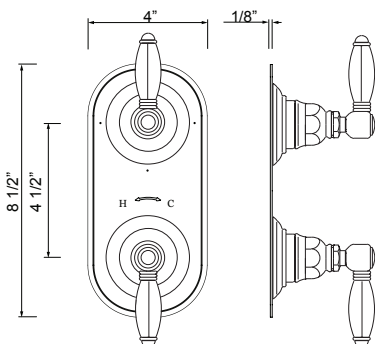

A4964 1/2" Thermostatic Trim With Diverter

Handle	APC	PN	STN	ULB	IB
A4964LM	1028	1388	1388	1542	1542
A4964XM	1028	1388	1388	1542	1542

- Temperature control with diverter
- Up to 5 functions depending on chosen rough
- Rough valve sold separately. Select one:
  - —Order R1051BV 1/2" therm. dedicated 1 function rough valve: $543
  - —Order R1052BD 1/2" therm. dedicated 2 function rough valve: $543
  - —Order R1053BD 1/2" therm. dedicated 3 function rough valve: $597
  - —Order R1055BD 1/2" therm. shared 5 function rough valve: $597