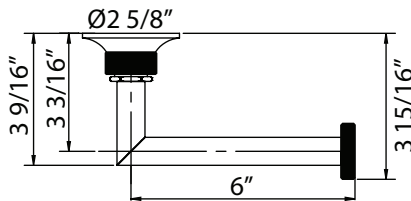

MBG8 Graceline® Toilet Paper Holder

	APC	PN	STN	MB	AG	ULB
MBG8	398	538	538	538	597	597

- There's no need to compromise on design in this essential space
- Accommodates oversized toilet paper rolls