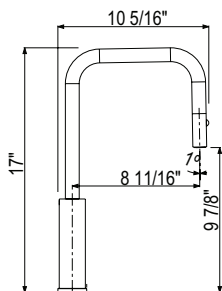

APC	PN	STN	MB
EC56D1	1008	1361	1361	1361

- Handle required and sold separately. See EC81IW handle for finish options
- Dual-spray functionality with stream and spray settings
- 1.8 GPM/6.8 LPM at 60 PSI (CEC compliant)
- 9/16" speedway compression
- Requires 2 1/2" (6.35 cm) clearance from backsplash to center of faucet hole

EC65D1 Eclissi™ Pull-Down Bar/Food Prep Kitchen Faucet With C-Spout - Less Handle