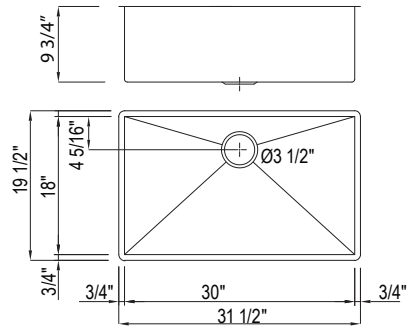

RSS3018 Forze™ 30" Single Bowl Stainless Steel Kitchen Sink

	BKS	SB
RSS3018	4221	2048

- Undermount installation only
- Commercial grade, 16 gauge 18/10 type 304 Stainless Steel
- 33" (83.82 cm) minimum cabinet size
- Mounting brackets included
- For matching wire sink grid, order WSGRSS3018