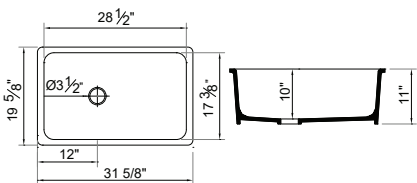

6307 Allia™ 32" Fireclay Single Bowl Undermount Kitchen Sink

	00	68	04	63
6307-	1408	1708	1708	1708

- Can be installed as an undermount or drop-in. For undermount installation order optional QN25UM: $159
- 33" (83.82 cm) minimum cabinet size
- Includes "ALLIA PARIS" badge
- Due to ±1% dimensions, it is recommended that the cabinet construction is finalized upon receipt of the sink
- For matching wire sink grid, order WSG6307