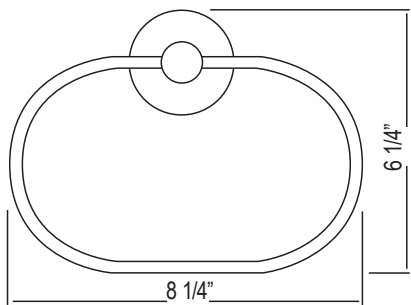

- Holds one robe or towel close to your shower or bathing space

CIS7D Arcana™ Double Robe Hook

	APC	PN	STN	IB	TCB
CIS7D	198	268	268	297	297

- Optimize space with this double hook for multiple robe/towel storage