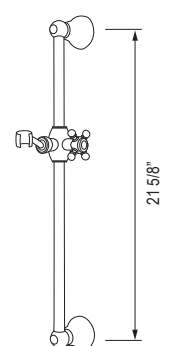

1200 22" Slide Bar

	APC	PN	STN	IB	TCB
1200	648	875	875	972	972

- Length can be cut down
- Porcelain cap on handle
- Ø 3/4" (19mm) slide bar