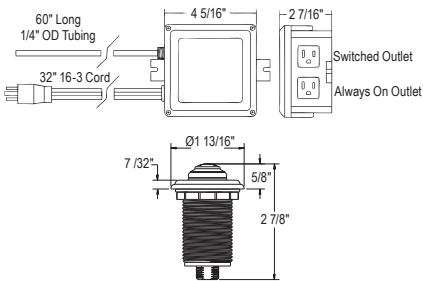

AS550 Waste Disposal Control Box With Air Switch Button