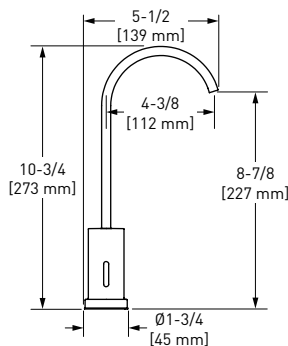

C	SS	PN	STN	BK	AG
TN731	578	781	781	781	781	867

- 1.5 GPM/5.69 LPM at 60 PSI (CEC compliant)
- 3/8" speedway inlet connection
- Can be paired with 3/8" connection reverse osmosis filtration systems