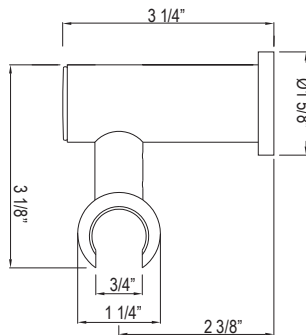

1660 Wall Mount Handshower Holder

	APC	PN	STN	MB	AG	ULB	IB	TCB
1660	218	295	295	295	327	327	327	327

- Adjustable
- Metal Construction