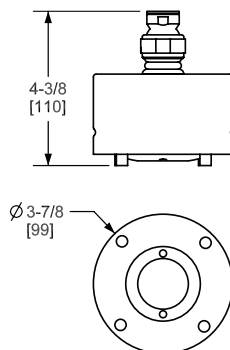

MB0190 3" Multi-Function Showerhead

	APC	PN	STN	MB	ULB	TCB
MB0190	468	632	632	632	702	702

- Complements Graceline® collection and other transitional designs
- Adjustable dial allows for infinite number of spray settings
- 1.8 GPM/6.8 LPM at 80 PSI (WaterSense and CEC compliant)
- Metal Construction

WI0123 4" Multi-Function Showerhead

	APC	PN	STN	TCB
WI0123	468	632	632	702

- Adjustable dial allows for infinite number of spray settings
- 1.8 GPM/6.8 LPM at 60 PSI (CEC compliant)
- 3/4" F to 1/2" M adaptor available see part # U.5399
- Metal Construction

BI00059 4" Multi-Function Showerhead

	APC	PN	STN	MB	ULB	TCB
BI00059	468	632	632	632	702	702

- Adjustable dial allows for infinite number of spray settings
- 1.8 GPM/6.8 LPM at 60 PSI (CEC compliant)
- 3/4" F to 1/2" M adaptor available see part # U.5399
- Metal Construction

1085/8 4" 3-Function Showerhead

	APC	PN	STN	MB	ULB	IB	TCB
1085/8	518	700	700	700	777	777	777

- 3 functions
- 1.8 GPM/6.8 LPM at 60 PSI (CEC compliant)
- Metal Construction

1080/8 4" 5-Function Showerhead

	APC	PN	STN	MB	ULB	IB	TCB
1080/8	518	700	700	700	777	777	777

- 5 functions
- 1.8 GPM/6.8 LPM at 60 PSI (CEC compliant)
- Metal Construction