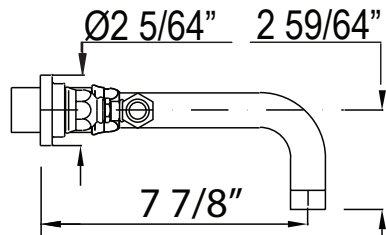

A2307 San Giovanni™ Wall Mount Lavatory Faucet Trim

Handle	APC	PN	STN	ULB	TCB
A2307LM TO-2	878	1186	1186	1317	1317
A2307XM TO-2	998	1348	1348	1497	1497

- 51/64" (2.02 cm) extension piece is C5590, must order two pieces: $95
- 1.2 GPM/4.5 LPM at 60 PSI (WaterSense and CEC compliant)
- Plumber to provide 1/2" male nipple T-fitting for spout installation
- Rough-in valve sold separately. Select one:
  - Order A5039L wall rough-in valves (set of 2) for lever handles: $223
  - Order A5039X wall rough-in valves (set of 2) for cross handles: $223
- Drain sold separately, see Lavatory Drain tab for pricing.

SEE LAVATORY DRAINS TAB FOR PRICING

5445

5447

6442

7444

8446

CC2310FWO

O127DOF