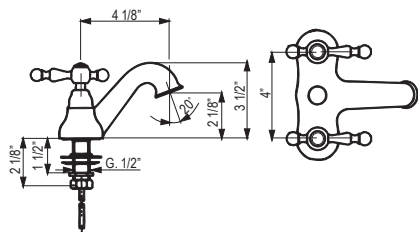

AC95 Arcana™ Two Handle Centerset Lavatory Faucet

Handle		APC	PN	IB
AC95LM-	-2	848	1145	1272
AC95OP-	-2	848	1145	1272
AC95X-	-2	848	—	1272

- 1.2 GPM/4.5 LPM at 60 PSI (WaterSense and CEC compliant)
- 1/2" male NPSM inlet
- Lift rod drain assembly included with faucet