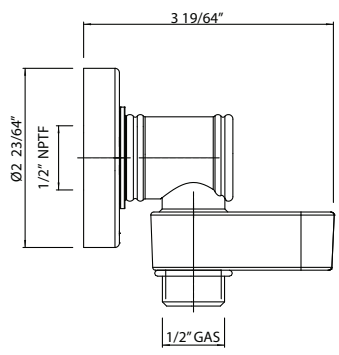

0427WO Handshower Outlet With Integrated Volume Control

	APC	PN	STN	MB	AG	ULB
0427WO	268	362	362	362	402	402

- 1/2" male outlet; 1/2" female NPT inlet
- Metal Construction

0126WO Handshower Outlet With Holder and Integrated Volume Control

	APC	PN	STN	MB	AG	ULB	IB	TCB
0126WO	338	457	457	457	507	507	507	507

- 1/2" male outlet; 1/2" female NPT inlet
- Metal Construction

C50000 Handshower Outlet With Holder

	APC	PN	STN
C50000	157	212	212

- 1/2" outlet male; 1/2" inlet female NPT
- Adjustable
- Metal Construction

CD8000 Handshower Outlet With Holder

	APC	PN	STN	MB	TCB
CD8000	218	295	295	295	327

- Adjustable
- 1/2" male outlet; 1/2" female NPT inlet
- Rough-in valve included with purchase
- Metal Construction

1630 Handshower Outlet With Holder

	APC	PN	STN	MB	ULB	IB	TCB
1630	208	281	281	281	312	312	312

- For shower arm mount only; not meant for wall mount installation
- 1/2" male outlet; 1/2" female NPT inlet
- Metal Construction