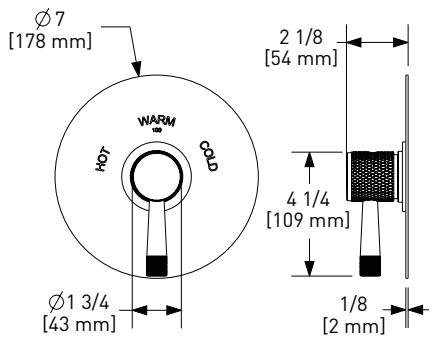

TAM13W1 Amahle™ 3/4" Thermostatic Trim Without Volume Control

	APC	PN	STN	MB	MBA	AG	ULB
TAM13W1LM	888	1199	1199	1199	1199	1332	1332