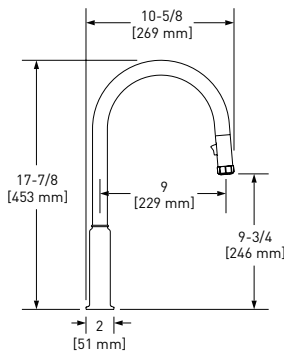

AP55D1 Apothecary™ Pull-Down Kitchen Faucet With C-Spout

	APC	PN	STN	MB	AG	VG	ULB
AP55D1LM	1178	1591	1591	1591	1767	1767	1767

- Dual-spray functionality with stream and spray settings
- 1.8 GPM/6.8 LPM at 60 PSI (CEC compliant)
- 3/8" speedway compression
- Requires 2 1/2" (6.35 cm) clearance from backsplash to center of faucet hole