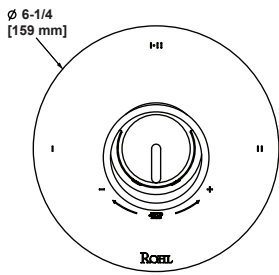

TEC51W1 Eclissi™ 1/2" Pressure Balance Trim

Handle	APC	STN	MB	PCB	PCG	PCN
TEC51W1IW	588	794	794	588	588	588

Handle	MBC	MBN	SNB	SNC	SNG	MBG
TEC51W1IW	794	794	794	794	794	794

- Bottom outlet compatible with diverter tub spout
- 1 function
- Temp. & volume control at 5.8 GPM/22 LPM at 60 PSI
- Rough-in valve sold separately:
  - —Order R51 rough-in valve: $184
- Extension kits available, 1 1/4" EXT51KIT114 and 3/4" EXT51KIT34

TEC44W1 (No Share) Eclissi™ 1/2" Therm & Pressure Balance Trim With 2 Functions

Handle	APC	STN	MB	PCB	PCG	PCN
TEC44W1IW	848	1145	1145	848	848	848

Handle	MBC	MBN	SNB	SNC	SNG	MBG
TEC44W1IW	1145	1145	1145	1145	1145	1145

- Combines both thermostatic and pressure balance technologies
- "Set it and forget it" temperature control
- 2 dedicated functions (CEC compliant)
- Temp. & volume control with diverter at 6.3 GPM/24 LPM at 60 PSI
- Rough-in valve sold separately:
  - —Order R23 rough-in valve: $266
- Extension kits available, 1 1/4" EXT23KIT114 and 3/4" EXT23KIT34

TEC23W1 (Shared) Eclissi™ 1/2" Therm & Pressure Balance Trim With 3 Functions

Handle	APC	STN	MB	PCB	PCG	PCN
TEC23W1IW	848	1145	1145	848	848	848

Handle	MBC	MBN	SNB	SNC	SNG	MBG
TEC23W1IW	1145	1145	1145	1145	1145	1145

- "Set it and forget it" temperature control
- 2 dedicated functions and 1 shared function
- Temp. & volume control with diverter at 6.3 GPM/24 LPM at 60 PSI
- Rough-in valve sold separately:
  - —Order R23 rough-in valve: $266
- Extension kits available, 1 1/4" EXT23KIT114 and 3/4" EXT23KIT34

TEC47W1 (No Share) Eclissi™ 1/2" Therm & Pressure Balance Trim With 3 Functions

Handle	APC	STN	MB	PCB	PCG	PCN
TEC47W1IW	848	1145	1145	848	848	848

Handle	MBC	MBN	SNB	SNC	SNG	MBG
TEC47W1IW	1145	1145	1145	1145	1145	1145