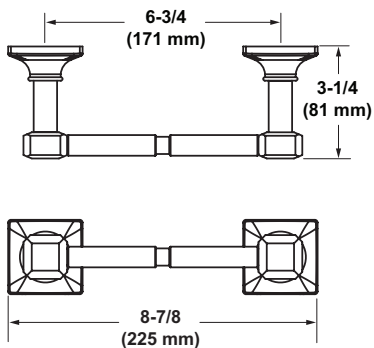

AP25WTP Apothecary™ Toilet Paper Holder

	APC	PN	STN	MB	AG	ULB
AP25WTP	468	632	632	632	702	702

- There's no need to compromise on design in this essential space
- Accommodates oversized toilet paper rolls