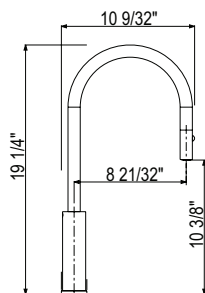

EC55D1 Eclissi™ Pull-Down Kitchen Faucet With C-Spout - Less Handle

	APC	PN	STN	MB
EC55D1	1008	1361	1361	1361

- Handle required and sold separately. See EC81IW handle for finish options
- Dual-spray functionality with stream and spray settings
- 1.8 GPM/6.8 LPM at 60 PSI (CEC compliant)
- 9/16" speedway compression
- Requires 2 1/2" (6.35 cm) clearance from backsplash to center of faucet hole

EC56D1 Eclissi™ Pull-Down Kitchen Faucet With U-Spout - Less Handle