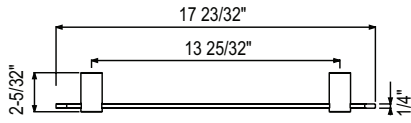

EC25WTB18 Eclissi™ 18" Towel Bar

	APC	STN	MB
EC25WTB18	468	632	632

- Length cannot be cut down