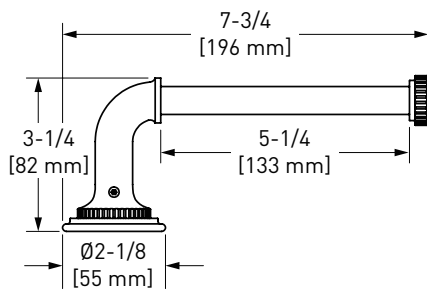

AD25WTP Apadana™ Toilet Paper Holder

NEW

	APC	PN	STN	MB	AG
AD25WTP	308	416	416	416	462

- Available Summer 2026
- There's no need to compromise on design in this essential space
- Accommodates oversized toilet paper rolls