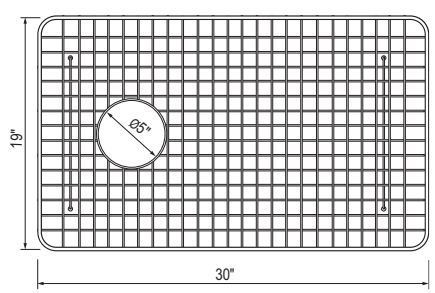

WSGAL3220 Wire Sink Grid for AL3220AF1 Kitchen Sink

	WH	BS	SS
WSGAL3220	338	338	338

- Biscuit (BS) finish coordinates with Allia Fireclay Pergame (68) sinks. Stainless Steel (SS) and White (WH) finishes also available.
- Minimizes scratches and wear on the bottom of the sink by creating a raised working surface