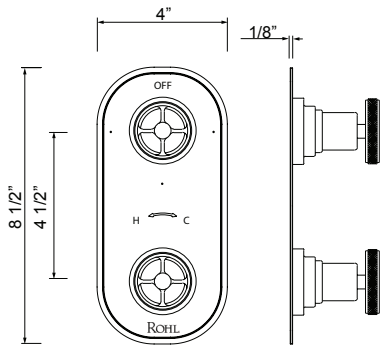

APC

PN

STN

MB

MBU

ULB

TCB

A4464 Campo™ 1/2" Thermostatic Trim With Diverter

NEW

Handle	APC	PN	MB	ULB
A4464IL	1028	1388	1388	1542
A4464IW	1028	1388	1388	1542

- Temperature control with diverter
- Up to 5 functions depending on chosen rough
- Rough valve sold separately. Select one:
  - —Order R1051BV 1/2" therm. dedicated 1 function rough valve: $543
  - —Order R1052BD 1/2" therm. dedicated 2 function rough valve: $543
  - —Order R1053BD 1/2" therm. dedicated 3 function rough valve: $597
  - —Order R1055BD 1/2" therm. shared 5 function rough valve: $597