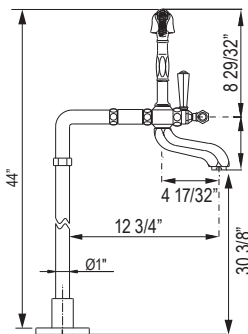

AKIT1901N Palladian® Floor Mount Tub Filler

Handle	APC	PN	STN	IB
AKIT1901NLM	3814	5146	5146	5716

- Single-function anti-calcium handshower at 1.8 GPM/6.8 LPM at 60 PSI (CEC Compliant)
- 8 GPM/30 LPM at 60 PSI
- 1/2" female NPT inlet
- 2" (5.08 cm) straight union extensions available, order part #C7205EXT+FINISH for a set of two
- No additional rough-in valve required to install