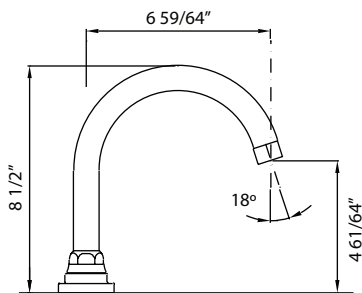

A2328 San Giovanni™ Widespread Lavatory Faucet With C-Spout

Handle	APC	PN	STN	ULB	TCB
A2328LM -2	1048	1415	1415	1572	1572
A2328XM -2	1148	1550	1550	1722	1722

- 1.2 GPM/4.5 LPM at 60 PSI (WaterSense and CEC compliant)
- 1/2" male NPT inlet
- Lift rod drain assembly included with faucet

SG08D3 San Giovanni™ Widespread Lavatory Faucet With C-Spout

	APC	PN	STN	AG	ULB
SG08D3LM	1048	1415	1415	1572	1572
SG08D3XM	1158	1564	1564	1737	1737

- 1.2 GPM/4.5 LPM at 60 PSI (WaterSense and CEC compliant)
- 3/8" speedway compression
- Push drain included with faucet

SG09UD3 San Giovanni™ Widespread Lavatory Faucet With U-Spout

	APC	PN	STN	AG	ULB
SG09UD3LM	1048	1415	1415	1572	1572
SG09UD3XM	1158	1564	1564	1737	1737

- 1.2 GPM/4.5 LPM at 60 PSI (WaterSense and CEC compliant)
- 3/8" speedway compression
- Push drain included with faucet

A2307 San Giovanni™ Wall Mount Lavatory Faucet Trim

Handle	APC	PN	STN	ULB	TCB
A2307LM TO-2	878	1186	1186	1317	1317
A2307XM TO-2	998	1348	1348	1497	1497

- 51/64" (2.02 cm) extension piece is C5590, must order two pieces: $95
- 1.2 GPM/4.5 LPM at 60 PSI (WaterSense and CEC compliant)
- Plumber to provide 1/2" male nipple T-fitting for spout installation
- Rough-in valve sold separately. Select one:
  - Order A5039L wall rough-in valves (set of 2) for lever handles: $223
  - Order A5039X wall rough-in valves (set of 2) for cross handles: $223
- Drain sold separately, see Lavatory Drain tab for pricing.

SEE LAVATORY DRAINS TAB FOR PRICING

5445

5447

6442

7444

8446

CC2310FWO

O127DOF