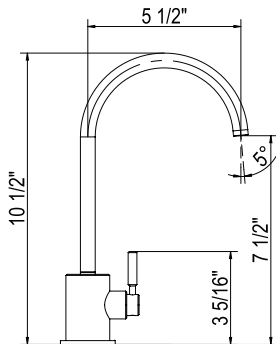

APC	PN	STN	MB	AG	VG	ULB	IB	SB
R7517	518	700	700	700	777	777	777	777	777

- May be used with HRK-2000 inline filter system
- Not suitable for reverse osmosis systems or instant hot systems
- 0.5 GPM/1.9 LPM at 60 PSI (CEC compliant)
- 1/4" compression
- Stainless Steel material used for SB finish. Brass used for all other finishes

TN731 Transitional Reverse Osmosis Beverage Faucet

NEW