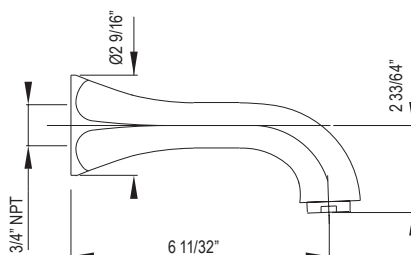

A1803 Palladian® Wall Mount Tub Spout

	APC	PN	STN	IB
A1803	338	457	457	507

- 3/4" female NPT inlet
- If 1/2" required, you may purchase a 3/4" x 1/2" nipple at any hardware store
- Metal Construction