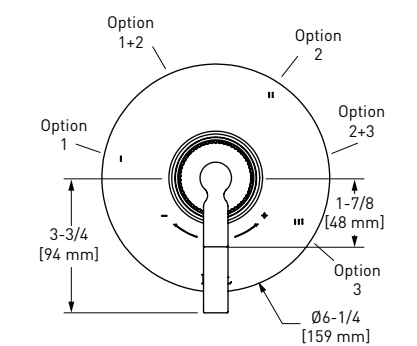

TAD44W1 Apadana™ 1/2" Therm & Pressure Balance Trim With 2 Functions

NEW

	APC	PN	STN	MB	AG
TAD44W1LM	828	1118	1118	1118	1242

- Available Summer 2026
- Combines both thermostatic and pressure balance technologies
- "Set it and forget it" temperature control
- 2 dedicated functions (CEC compliant)
- Temp. & volume control with diverter at 6.3 GPM/24 LPM at 60 PSI
- Rough-in valve sold separately:
  - Order R23 rough-in valve: $266
- Extension kits available, 1 1/4" EXT23KIT114 and 3/4" EXT23KIT34

TAD23W1 Apadana™ 1/2" Therm & Pressure Balance Trim With 3 Functions

NEW

	APC	PN	STN	MB	AG
TAD23W1LM	828	1118	1118	1118	1242

- Available Summer 2026
- Combines both thermostatic and pressure balance technologies
- "Set it and forget it" temperature control
- 2 dedicated functions and 1 shared function
- Temp. & volume control with diverter at 6.3 GPM/24 LPM at 60 PSI
- Rough-in valve sold separately:
  - Order R23 rough-in valve: $266
- Extension kits available, 1 1/4" EXT23KIT114 and 3/4" EXT23KIT34

TAD47W1 Apadana™ 1/2" Therm & Pressure Balance Trim With 3 Functions

NEW

	APC	PN	STN	MB	AG
TAD47W1LM	828	1118	1118	1118	1242

- Available Summer 2026
- Combines both thermostatic and pressure balance technologies
- "Set it and forget it" temperature control
- 3 dedicated functions (CEC compliant)
- Temp. & volume control with diverter at 5 GPM/19 LPM at 60 PSI
- Rough-in valve sold separately:
  - Order R45 rough-in valve: $328
- Extension kits available, 1 1/4" EXT23KIT114 and 3/4" EXT23KIT34

TAD45W1 Apadana™ 1/2" Therm & Pressure Balance Trim With 5 Functions

NEW

	APC	PN	STN	MB	AG
TAD45W1LM	828	1118	1118	1118	1242