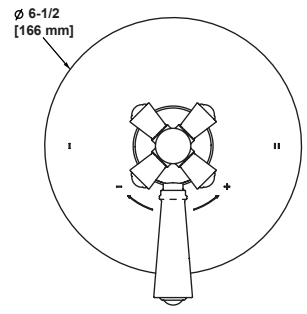

TTN44W1 (No Share) 1/2" Therm & Pressure Balance Trim With 2 Functions

Handle	APC	PN	STN	ULB	IB	TCB
TTN44W1LM	898	1213	1213	1347	1347	1347

- Combines both thermostatic and pressure balance technologies
- "Set it and forget it" temperature control
- 2 dedicated functions (CEC compliant)
- Temp. & volume control with diverter at 6.3 GPM/24 LPM at 60 PSI
- Rough-in valve sold separately:
  —Order R23 rough-in valve: $266
- Extension kits available, 1 1/4" EXT23KIT114 and 3/4" EXT23KIT34

TSG23W1 San Giovanni™ 1/2" Therm & Pressure Balance Trim With 3 Functions

NEW

Handle	APC	PN	STN	AG	ULB
TSG23W1LM	828	1118	1118	1242	1242

- Available Spring 2026
- Combines both thermostatic and pressure balance technologies
- "Set it and forget it" temperature control
- 2 dedicated functions and 1 shared function
- Temp. & volume control with diverter at 6.3 GPM/24 LPM at 60 PSI
- Rough-in valve sold separately:
  —Order R23 rough-in valve: $266
- Extension kits available, 1 1/4" EXT23KIT114 and 3/4" EXT23KIT34

TTN23W1 (Shared) 1/2" Therm & Pressure Balance Trim With 3 Functions

Handle	APC	PN	STN	ULB	IB	TCB
TTN23W1LM	898	1213	1213	1347	1347	1347

- Combines both thermostatic and pressure balance technologies
- "Set it and forget it" temperature control
- 2 dedicated functions and 1 shared function
- Temp. & volume control with diverter at 6.3 GPM/24 LPM at 60 PSI
- Rough-in valve sold separately:
  —Order R23 rough-in valve: $266
- Extension kits available, 1 1/4" EXT23KIT114 and 3/4" EXT23KIT34

TSG47W1 San Giovanni™ 1/2" Therm & Pressure Balance Trim With 3 Functions

NEW

Handle	APC	PN	STN	AG	ULB
TSG47W1LM	898	1213	1213	1347	1347