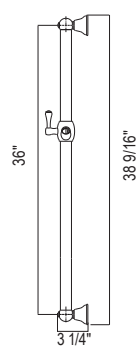

1267 36" Grab Bar

	APC	PN	STN	MB	IB	TCB
1267	928	1253	1253	1253	1392	1392

- Length cannot be cut down
- Grab Bar compliant with Americans with Disabilities Act of 1990 (ADA)
- Ø 1 3/8" (35mm) slide bar

1279 36" Grab Bar

	APC	PN	STN	IB
1279	1358	1834	1834	2037

- Length cannot be cut down
- Grab Bar compliant with Americans with Disabilities Act of 1990 (ADA)
- Ø 1 3/8" (35mm) slide bar
- Complements Palladian® collection and other transitional designs

1271 24" Grab Bar With Sliding Handshower Holder

	APC	PN	STN	IB	TCB
1271	1158	1564	1564	1737	1737

- Length cannot be cut down
- Grab Bar compliant with Americans with Disabilities Act of 1990 (ADA)
- Ø 1 3/8" (35mm) slide bar

1270 36" Grab Bar With Sliding Handshower Holder

	APC	PN	STN	IB	TCB
1270	1158	1564	1564	1737	1737

- Length cannot be cut down
- Grab Bar compliant with Americans with Disabilities Act of 1990 (ADA)
- Ø 1 3/8" (35mm) slide bar

AKIT8073 Handshower Set With 21" Slide Bar and Single Function Handshower

Handle	APC	PN	STN	ULB	TCB
AKIT8073XM	1458	1969	1969	2187	2187

- C7135 single-function handshower
- 59" (150 cm) shower hose
- 1.8 GPM/6.8 LPM at 60 PSI (CEC compliant)
- Ø 45/64" (17.8mm) slide bar
- Complements San Giovanni™ collection and other transitional designs