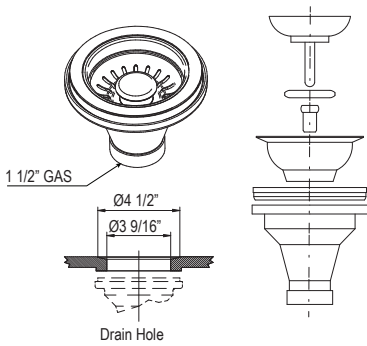

736	APC
	188

- Fits standard 3 1/2" diameter drain openings
- Standard 1 1/2" male connection to drain plumbing
- Shorter mounting screws available for metal sinks, part #737SCREW23: \$53

738 Basket Strainer