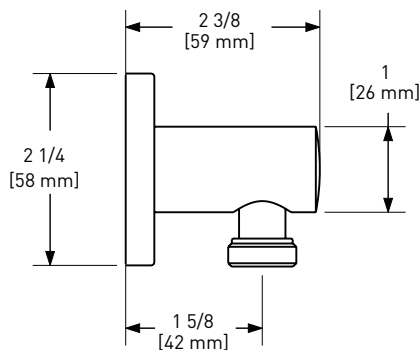

0527WO Handshower Outlet

	APC	PN	STN	MB	AG	ULB
0527WO	138	187	187	187	207	207

- 1/2" male outlet; 1/2" female NPT inlet
- Metal Construction