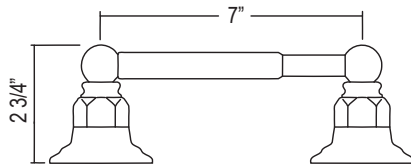

ROT18 Toilet Paper Holder With Spring Loaded Roller

	APC	PN	STN	ULB	IB	TCB
ROT18 _ _	298	403	403	447	447	447