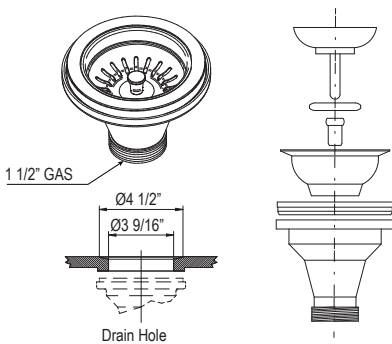

733 Basket Strainer

733	APC
	138

- Fits standard 3 1/2" diameter drain openings
- Standard 1 1/2" male connection to drain plumbing
- Shorter mounting screws available for metal sinks, part #737SCREW23: $53
- Perrin & Rowe Satin English Gold (SEG) finish complements Satin Brass (US4) finish