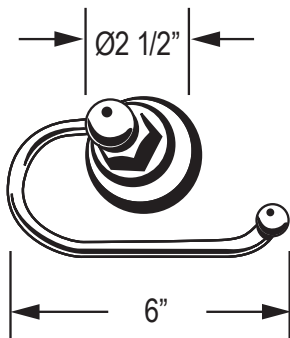

A4912 Trim For Volume Control And Diverter

Handle	APC	PN	STN	ULB	IB	TCB
A4912LM _ TO	288	389	389	432	432	432
A4912LP _ TO	288	389	389	432	432	432
A4912XM _ TO	288	389	389	432	432	432

- Volume control or diverter only
- Rough-in valve sold separately. Select one:
  - —Order R1040R 3/4" volume control rough-in valve: $184
  - —Order R1062B0 4-port, 3-way dedicated diverter rough-in valve: $372

A4917 Exposed Therm Valve With Volume and Temperature Control

Handle	APC	PN	STN	IB	TCB
A4917LM _ _	2858	3859	3859	4287	4287
A4917LP _ _	2858	3859	3859	4287	4287
A4917XM _ _	2858	3859	3859	4287	4287

- Temperature and volume control
- Cross handle on volume control and metal lever on temperature control for XM model
- 16 GPM/60.5 LPM at 45 PSI
- Must order 1560 riser to connect to outlet

ROT8 Toilet Paper Holder

	APC	PN	STN	ULB	IB	TCB
ROT8 _ _	208	281	281	312	312	312

- There's no need to compromise on design in this essential space
- Accommodates oversized toilet paper rolls

ROT18 Toilet Paper Holder With Spring Loaded Roller

	APC	PN	STN	ULB	IB	TCB
ROT18 _ _	298	403	403	447	447	447

- Replacement roll holder available, order TPROLLER

ROT19 Spare Toilet Paper Holder

	APC	PN	STN	IB	TCB
ROT19 _ _	258	349	349	387	387

- There's no need to compromise on design in this essential space
- Accommodates oversized toilet paper rolls