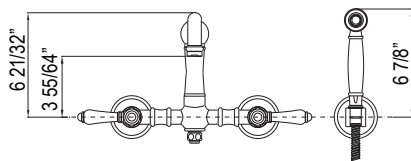

A3420 Acqui® Pull-Down Kitchen Faucet

Handle	APC	PN	STN	IB	TCB
A3420LM	-2 1288	1739	1739	1932	1932

- Water activates by pushing handle inwards toward spout
- Dual-spray functionality with stream and spray settings
- 1.8 GPM/6.8 LPM at 60 PSI (CEC compliant)
- 1/2" male NPT inlet
- Requires 2 1/2" (6.35 cm) clearance from backsplash to center of faucet hole

A1461WS Acqui® Bridge Kitchen Faucet With Side Spray

Handle	APC	PN	STN	IB	TCB
A1461LMWS	-2 1698	2293	2293	2547	2547
A1461LPWS	-2 1698	2293	2293	2547	2547
A1461XMWS	-2 1698	2293	2293	2547	2547
A1461XWS	-2 1698	2293	2293	2547	2547

- Single-spray functionality
- 1.5 GPM/5.69 LPM at 60 PSI (CEC compliant)
- 1/2" male NPT inlet

A1458WS Acqui® Bridge Kitchen Faucet With Side Spray

Handle	APC	PN	STN	ULB	IB	TCB
A1458LMWS	-2 1598	2158	2158	2397	2397	2397
A1458LPWS	-2 1598	2158	2158	—	2397	2397
A1458XMWS	-2 1598	2158	2158	2397	2397	2397

- Single-spray functionality
- 1.5 GPM/5.69 LPM at 60 PSI (CEC compliant)
- 1/2" male NPT inlet
- 11" (27.94 cm) spout available, order separate part # C7445/11+FINISH

A1456WS Acqui® Wall Mount Bridge Kitchen Faucet With Sidespray And Column Spout

Handle	APC	PN	STN	IB	TCB
A1456LMWS	-2 1988	2684	2684	2982	2982
A1456LPWS	-2 1988	2684	2684	2982	2982
A1456XMWS	-2 1988	2684	2684	2982	2982

- Single-spray functionality
- 1.5 GPM/5.69 LPM at 60 PSI (CEC compliant)
- 1/2" female NPT inlet
- 11" (27.94 cm) spout available, order separate part # C7445/11+FINISH
- 2" (5.08 cm) straight union extensions available, order part #C7205EXT+FINISH for a set of two

A3608WS Acqui® Kitchen Faucet With Side Spray

Handle	APC	PN	STN	ULB	IB	TCB
A3608LMWS	-2 1358	1834	1834	2037	2037	2037
A3608LPWS	-2 1358	1834	1834	—	2037	2037