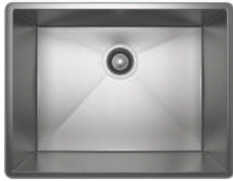

FORZE

RSS2115
[P.15](#)