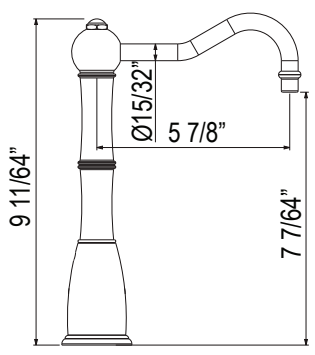

GKIT1655 Acqui® Hot Water Dispenser, Tank And Filter Kit

Handle	APC	PN	STN	MB	ULB	IB	TCB
GKIT1655LM _ -2	2092	2291	2291	2291	2376	2376	2376

- 0.5 GPM/1.9 LPM at 45 PSI (CEC compliant)
- 3/8" speedway compression
- For replacement filter cartridge, order U.PRF1: $168
- Includes the Perrin & Rowe® U.1998 high performance hot water tank and U.1106 filter system

G1655 Acqui® Hot Water Dispenser

Handle	APC	PN	STN	MB	ULB	IB	TCB
G1655LM _ -2	568	767	767	767	852	852	852

- 1.2 GPM/4.5 LPM at 45 PSI (CEC compliant)
- 3/8" speedway compression
- Only compatible with the Perrin & Rowe U.1998 high performance hot water tank and U.1106 filter system
- Does not work with ISE tank systems

GKIT1445 Acqui® Hot Water Dispenser, Tank And Filter Kit

Handle	APC	PN	STN	ULB	IB	TCB
GKIT1445LM _ -2	2152	2372	2372	2466	2466	2466

- 0.5 GPM/1.9 LPM at 45 PSI (CEC compliant)
- 3/8" speedway compression
- For replacement filter cartridge, order U.PRF1: $168
- Includes the Perrin & Rowe® U.1998 high performance hot water tank and U.1106 filter system

G1445 Acqui® Hot Water Dispenser

Handle	APC	PN	STN	ULB	IB	TCB
G1445LM _ -2	628	848	848	942	942	942

- 1.2 GPM/4.5 LPM at 45 PSI (CEC compliant)
- 3/8" speedway compression
- Only compatible with the Perrin & Rowe U.1998 high performance hot water tank and U.1106 filter system
- Does not work with ISE tank systems