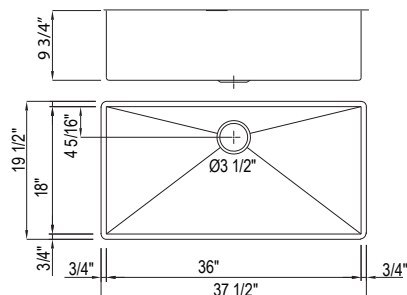

RSS3618 Forze™ 36" Single Bowl Stainless Steel Kitchen Sink

	SB
RSS3618	2158

- Undermount installation only
- Commercial grade, 16 gauge 18/10 type 304 Stainless Steel
- 39" (99.06 cm) minimum cabinet size
- Mounting brackets included
- For matching wire sink grid, order WSGRSS3618