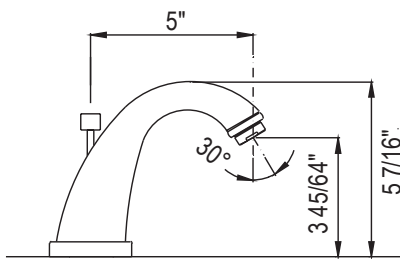

A1208 Lombardia® Widespread Lavatory Faucet With C-Spout

Handle	APC	PN	STN	MB	ULB	TCB
A1208LM -2	978	1321	1321	1321	1467	1467
A1208XM -2	978	1321	1321	1321	1467	1467

- 1.2 GPM/4.5 LPM at 60 PSI (WaterSense and CEC compliant)
- 1/2" male NPT inlet
- Lift rod drain assembly included with faucet