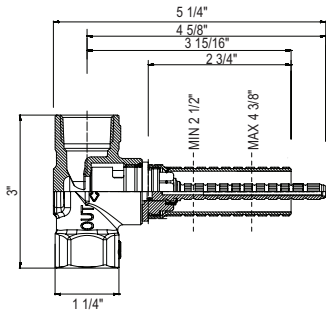

R104 3/4" Volume Control Rough-In Valve

R1040R	$ 184
R1041R	$ 184

- Order R1040R for counterclockwise functionality and R1041R for clockwise functionality
- 1 function
- 14 GPM/53 LPM at 60 PSI
- 3/4" female NPT inlet
- Must order trim to complete
- Includes 2 5/8" extension kit. Extension may be cut to length required.