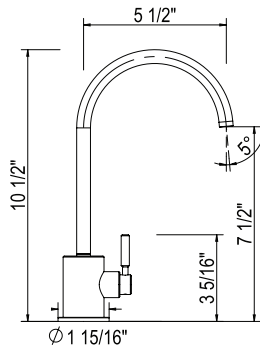

QL66 Lux™ Pot Filler

Handle	APC	PN	STN	MB	ULB	IB	TCB
QL66L-_-2	1878	2536	2536	2536	2817	2817	2817

- Dual handle shut-offs, one at the wall and one at the outlet
- Folds away when not in use
- 1.8 GPM/6.8 LPM at 60 PSI
- 1/2" female NPT inlet

RKIT7517 Lux™ Filter Kitchen Faucet Kit

	APC	PN	STN	MB	AG	VG	ULB	IB	TCB	SB
RKIT7517_-	1237	1419	1419	1419	1496	1496	1496	1496	1496	1496

- Top of the line 0.2-micron ceramic filter and active carbon material
- Yields reduced PFA's, lead, heavy metals, bacteria, foul taste and odor
- 0.5 GPM/1.9 LPM at 60 PSI (CEC compliant)
- 1/4" compression
- Stainless Steel material used for SB finish. Brass used for all other finishes
- Includes HRK-2000 filtration system

R7517 Lux™ Filter Kitchen Faucet

	APC	PN	STN	MB	AG	VG	ULB	IB	SB
R7517_-	518	700	700	700	777	777	777	777	777

- May be used with HRK-2000 inline filter system
- Not suitable for reverse osmosis systems or instant hot systems
- 0.5 GPM/1.9 LPM at 60 PSI (CEC compliant)
- 1/4" compression
- Stainless Steel material used for SB finish. Brass used for all other finishes

GKIT7545 Lux™ Hot Water Dispenser, Tank And Filter Kit

Handle	APC	PN	STN	MB	AG	VG	ULB	IB	TCB
GKIT7545LM_-2	2042	2224	2224	2224	2301	2301	2301	2301	2301

- 0.5 GPM/1.9 LPM at 45 PSI (CEC compliant)
- 3/8" speedway compression
- For replacement filter cartridge, order U.PRF1: $168
- Includes the Perrin & Rowe® U.1998 high performance hot water tank and U.1106 filter system

G7545 Lux™ Hot Water Dispenser

Handle	APC	PN	STN	MB	AG	VG	ULB	IB	TCB
G7545LM_-2	518	700	700	700	777	777	777	777	777

- 1.2 GPM/4.5 LPM at 45 PSI (CEC compliant)
- 3/8" speedway compression
- Only compatible with the Perrin & Rowe U.1998 high performance hot water tank and U.1106 filter system
- Does not work with ISE tank systems