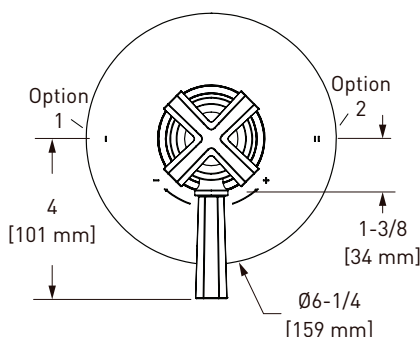

TSG44W1 San Giovanni™ 1/2" Therm & Pressure Balance Trim With 2 Functions

NEW

	APC	PN	STN	AG	ULB
TSG44W1LM	898	1213	1213	1347	1347

- **Available Spring 2026**
- Combines both thermostatic and pressure balance technologies
- "Set it and forget it" temperature control
- 2 dedicated functions (CEC compliant)
- Temp. & volume control with diverter at 6.3 GPM/24 LPM at 60 PSI
- Rough-in valve sold separately:
  - —Order R23 rough-in valve: $266
- Extension kits available, 1 1/4" EXT23KIT114 and 3/4" EXT23KIT34