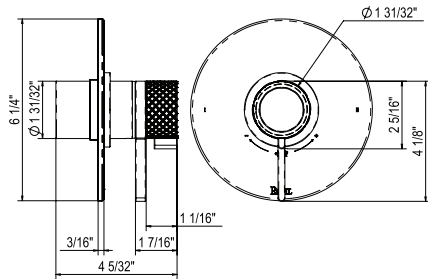

TTE44W1 (No Share) Tenerife™ 1/2" Therm & Pressure Balance Trim With 2 Functions

	APC	PN	STN	MB	AG
TTE44W1LM	878	1186	1186	1186	1317

- Combines both thermostatic and pressure balance technologies
- "Set it and forget it" temperature control
- 2 dedicated functions (CEC compliant)
- Temp. & volume control with diverter at 6.3 GPM/24 LPM at 60 PSI
- Rough-in valve sold separately:
  - —Order R23 rough-in valve: $266
- Extension kits available, 1 1/4" EXT23KIT114 and 3/4" EXT23KIT34