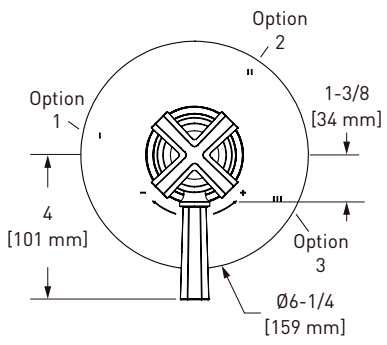

TTN44W1 (No Share) 1/2" Therm & Pressure Balance Trim With 2 Functions

Handle	APC	PN	STN	ULB	IB	TCB
TTN44W1LM	898	1213	1213	1347	1347	1347

- Combines both thermostatic and pressure balance technologies
- "Set it and forget it" temperature control
- 2 dedicated functions (CEC compliant)
- Temp. & volume control with diverter at 6.3 GPM/24 LPM at 60 PSI
- Rough-in valve sold separately:
  —Order R23 rough-in valve: $266
- Extension kits available, 1 1/4" EXT23KIT114 and 3/4" EXT23KIT34

TSG23W1 San Giovanni™ 1/2" Therm & Pressure Balance Trim With 3 Functions

NEW

Handle	APC	PN	STN	AG	ULB
TSG23W1LM	828	1118	1118	1242	1242

- Available Spring 2026
- Combines both thermostatic and pressure balance technologies
- "Set it and forget it" temperature control
- 2 dedicated functions and 1 shared function
- Temp. & volume control with diverter at 6.3 GPM/24 LPM at 60 PSI
- Rough-in valve sold separately:
  —Order R23 rough-in valve: $266
- Extension kits available, 1 1/4" EXT23KIT114 and 3/4" EXT23KIT34

TTN23W1 (Shared) 1/2" Therm & Pressure Balance Trim With 3 Functions

Handle	APC	PN	STN	ULB	IB	TCB
TTN23W1LM	898	1213	1213	1347	1347	1347

- Combines both thermostatic and pressure balance technologies
- "Set it and forget it" temperature control
- 2 dedicated functions and 1 shared function
- Temp. & volume control with diverter at 6.3 GPM/24 LPM at 60 PSI
- Rough-in valve sold separately:
  —Order R23 rough-in valve: $266
- Extension kits available, 1 1/4" EXT23KIT114 and 3/4" EXT23KIT34

TSG47W1 San Giovanni™ 1/2" Therm & Pressure Balance Trim With 3 Functions

NEW

Handle	APC	PN	STN	AG	ULB
TSG47W1LM	898	1213	1213	1347	1347