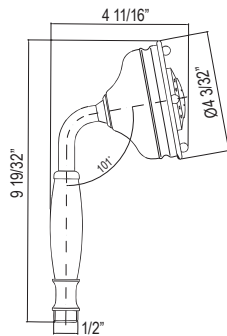

1150/8 4" 3-Function Handshower

	APC	PN	STN	IB	TCB
1150/8	568	767	767	852	852

- White accent handshower handle
- 3 functions
- 1.8 GPM/6.8 LPM at 80 PSI (WaterSense and CEC compliant)
- Metal Construction

1151/8 4" 3-Function Handshower