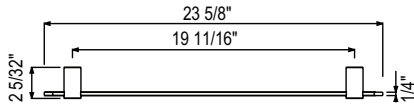

EC25WTB18 Eclissi™ 18" Towel Bar

	APC	STN	MB
EC25WTB18	468	632	632

- Length cannot be cut down

EC25WTB24 Eclissi™ 24" Towel Bar

	APC	STN	MB
EC25WTB24	488	659	659

- Length cannot be cut down

ECLISSI ¾" TUB FILLER OPTION 1