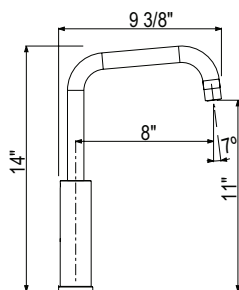

APC	PN	STN	MB
EC60D1	768	1037	1037	1037

- Handle required and sold separately. See EC81IW handle for finish options
- Single-spray functionality
- 1.8 GPM/6.8 LPM at 60 PSI (CEC compliant)
- 9/16" speedway compression
- Requires 2 1/2" (6.35 cm) clearance from backsplash

EC81 Eclissi™ Kitchen Faucet Handle