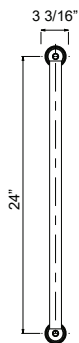

1261 24" Grab Bar

	APC	PN	STN	IB	TCB
1261	878	1186	1186	1317	1317

- Length cannot be cut down
- Grab Bar compliant with Americans with Disabilities Act of 1990 (ADA)
- Ø 13/8" (35mm) slide bar

1266 24" Grab Bar

	APC	PN	STN	MB	AG	ULB	IB	TCB
1266	878	1186	1186	1186	1317	1317	1317	1317

- Length cannot be cut down
- Grab Bar compliant with Americans with Disabilities Act of 1990 (ADA)
- Ø 13/8" (35mm) slide bar

1278 24" Grab Bar

	APC	PN	STN	IB
1278	1278	1726	1726	1917

- Length cannot be cut down
- Grab Bar compliant with Americans with Disabilities Act of 1990 (ADA)
- Ø 13/8" (35mm) slide bar
- Complements Palladian® collection and other transitional designs

1250 36" Grab Bar

	APC	PN	STN	IB	TCB
1250	878	1186	1186	1317	1317

- Length cannot be cut down
- Grab Bar compliant with Americans with Disabilities Act of 1990 (ADA)
- Ø 13/8" (35mm) slide bar

1262 36" Grab Bar

	APC	PN	STN	IB	TCB
1262	928	1253	1253	1392	1392

- Length cannot be cut down
- Grab Bar compliant with Americans with Disabilities Act of 1990 (ADA)
- Ø 13/8" (35mm) slide bar