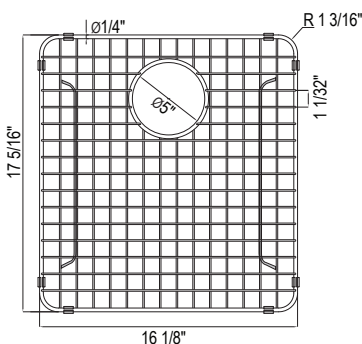

WSGRSS1718 Wire Sink Grid For RSS1718, RSS3518 And RSS3118 Kitchen Sinks

WSGRSS1718	SS	BKS
	278	417

- Minimizes scratches and wear on the bottom of the sink by creating a raised working surface