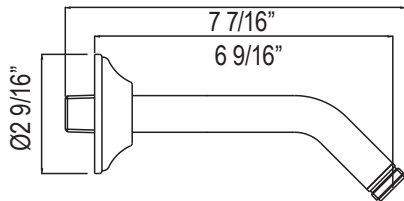

1440/6 7" Wall Mount Shower Arm

	APC	PN	STN	MB	AG	ULB	IB	TCB
1440/6	188	254	254	254	282	282	282	282

- Comes with three escutcheon flanges
- Choose the one that best fits your design, recycle the others
- 1/2" male outlet; 1/2" male NPT inlet