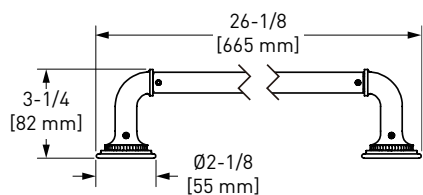

AD25WTB24 Apadana™ 24" Towel Bar

NEW

APC	APC	PN	STN	MB	AG
AD25WTB24	568	767	767	767	852

- Available Summer 2026
- Length cannot be cut down