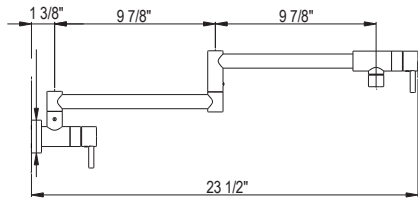

QL66 Lux™ Pot Filler

Handle	APC	PN	STN	MB	ULB	IB	TCB
QL66L-__-2	1878	2536	2536	2536	2817	2817	2817

- Dual handle shut-offs, one at the wall and one at the outlet
- Folds away when not in use
- 1.8 GPM/6.8 LPM at 60 PSI
- 1/2" female NPT inlet