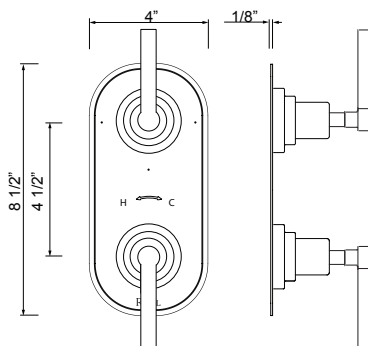

TAM12W2 Amahle™ 1/2" Thermostatic Trim With Diverter

NEW

	APC	PN	STN	MB	AG	ULB
TAM12W2LM	1078	1456	1456	1456	1617	1617

- Temperature control with diverter
- Up to 5 functions depending on chosen rough
- Rough valve sold separately. Select one:
  - —Order R1051BV 1/2" therm. dedicated 1 function rough valve: $543
  - —Order R1052BD 1/2" therm. dedicated 2 function rough valve: $543
  - —Order R1053BD 1/2" therm. dedicated 3 function rough valve: $597
  - —Order R1055BD 1/2" therm. shared 5 function rough valve: $597