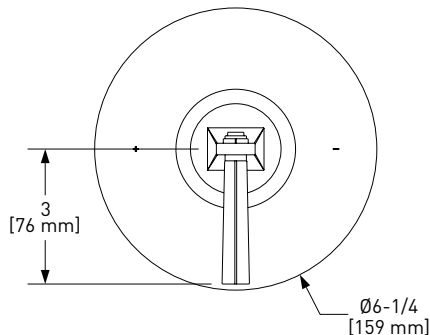

TMD51W1 Modelle™ 1/2" Pressure Balance Trim

	APC	PN	STN	MB	AG	ULB
TMD51W1LM	568	767	767	767	852	852

- Bottom outlet compatible with diverter tub spout
- 1 function
- Temp. & volume control at 5.8 GPM/22 LPM at 60 PSI
- Rough-in valve sold separately:
  - —Order R51 rough-in valve: $184
- Extension kits available, 1 1/4" EXT51KIT114 and 3/4" EXT51KIT34