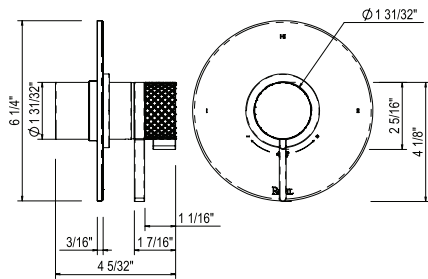

TTE23W1 (Shared) Tenerife™ 1/2" Therm & Pressure Balance Trim With 3 Functions

	APC	PN	STN	MB	AG
TTE23W1LM	878	1186	1186	1186	1317

- Combines both thermostatic and pressure balance technologies
- "Set it and forget it" temperature control
- 2 dedicated functions and 1 shared function
- Temp. & volume control with diverter at 6.3 GPM/24 LPM at 60 PSI
- Rough-in valve sold separately:
  - —Order R23 rough-in valve: $266
- Extension kits available, 1 1/4" EXT23KIT114 and 3/4" EXT23KIT34