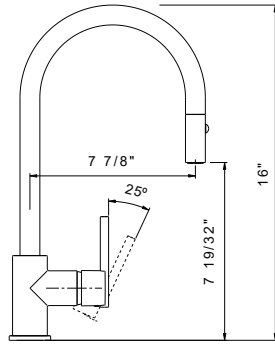

CY57 Pirellone™ Pull-Down Kitchen Faucet

Handle	APC	PN	STN	MB
CY57L- -2	898	1213	1213	1213

- Dual-spray functionality with stream and spray settings
- 1.8 GPM/6.8 LPM at 60 PSI (CEC compliant)
- 1/2" female NPSM inlet
- Requires 2 1/2" (6.35 cm) clearance from backsplash to center of faucet hole

LS57 Pirellone™ Tall Pull-Down Kitchen Faucet

Handle	APC	PN	STN	MB
LS57L- -2	1868	2522	2522	2522

- Dual-spray functionality with stream and spray settings
- 1.8 GPM/6.8 LPM at 60 PSI (CEC compliant)
- 3/8" speedway compression
- Requires 2 1/2" (6.35 cm) clearance from backsplash to center of faucet hole

LS64 Pirellone™ Pre-Rinse Pull-Down Kitchen Faucet

Handle	APC	PN	STN
LS64L- -2	2068	2792	2792

- Dual-spray functionality with stream and spray settings
- 1.8 GPM/6.8 LPM at 60 PSI (CEC compliant)
- 3/8" speedway compression
- Requires 2 1/2" (6.35 cm) clearance from backsplash to center of faucet hole

CY657 Pirellone™ Two Handle Pull-Down Kitchen Faucet

Handle	APC	PN	STN	MB	AG
CY657L- -2	1008	1361	1361	1361	1512

- Dual-spray functionality with stream and spray settings
- 1.8 GPM/6.8 LPM at 60 PSI (CEC compliant)
- 1/2" female NPSM inlet

LS53 Pirellone™ Bar/Food Prep Kitchen Faucet

Handle	APC	PN	STN	MB
LS53L- -2	1038	1402	1402	1402

- Single-spray functionality
- 1.8 GPM/6.8 LPM at 60 PSI (CEC compliant)
- 3/8" speedway compression
- Requires 2 1/2" (6.35 cm) clearance from backsplash