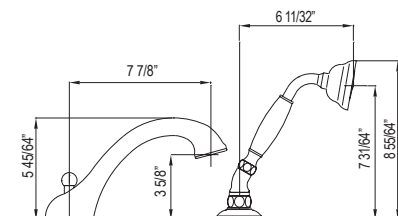

Handle	APC	PN	STN	ULB	IB	TCB
A1464LM	2188	2954	2954	3282	3282	3282
A1464LP	2188	2954	2954	3282	3282	3282
A1464XM	2188	2954	2954	3282	3282	3282

- Single-function anti-calcium handshower at 1.8 GPM/6.8 LPM at 60 PSI (CEC Compliant)
- 9 GPM/34 LPM at 60 PSI
- 3/4" male NPT inlet
- No additional rough-in valve required to install