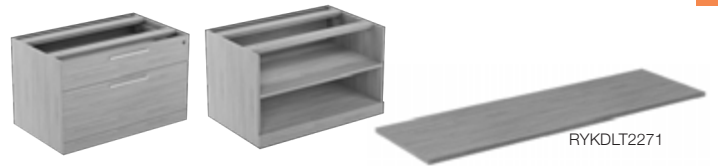

Available Classic Finishes:

*Not available on all items.

Newport Gray Espresso Cherry* Modern Walnut Aspen* Mahogany

Ryker Finishes:

Aged Oak Dove Oak

Ryker Laminate Storage

		LIST
RYK2DL36	2 DR. Lateral File 36" W x 22"D x 29.5"H	\$1,430
RYKSC30	Storage Cabinet 22"D x 21"H	\$1,065
RYKDLT2271	71"W x 22"D x 21"H	\$ 348