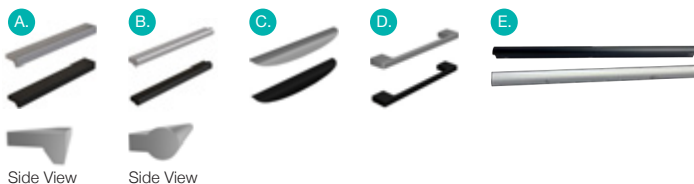

Optional Pulls available in Black or Silver

LIST

A. WSPULLMOD	Angled Pull	$34 ea.
B. WSPULLMET	Cylinder Pull	$34 ea.
C. WSPULLLPL	Large Crescent Pull	$34 ea.
D. WSPULLRECT	Rectangular Bianca Pull	$34 ea.
E. RYKPULL	Long Cylinder Pull | 9 13/16" Long	$41 ea.