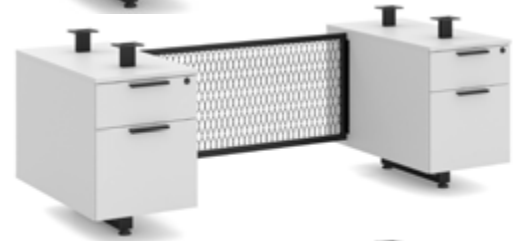

Stiffeners and flats plates are included

Bianca Single Pedestal L Desk Frame with 42" return

		LIST
PLBCL2466MSP	24" x 66" Desk - 24" x 42" Return / Wire Modesty	$2,153
PLBCL2472MSP	24" x 72" Desk - 24" x 42" Return / Wire Modesty	$2,189
PLBCL3066MSP	30" x 66" Desk - 24" x 42" Return / Wire Modesty	$2,265
PLBCL3072MSP	30" x 72" Desk - 24" x 42" Return / Wire Modesty	$2,301
PLBCL2466LSP	24" x 66" Desk - 24" x 42" Return / Laminate Modesty	$1,955
PLBCL2472LSP	24" x 72" Desk - 24" x 42" Return / Laminate Modesty	$1,969
PLBCL3066LSP	30" x 66" Desk - 24" x 42" Return / Laminate Modesty	$2,067
PLBCL3072LSP	30" x 72" Desk - 24" x 42" Return / Laminate Modesty	$2,081

Stiffeners and flats plates are included

Bianca Double Pedestal L Desk Frame with 42" return

		LIST
PLBCL2466MDP	24" x 66" Desk - 24" x 42" Return / Wire Modesty	$4,733
PLBCL2472MDP	24" x 72" Desk - 24" x 42" Return / Wire Modesty	$2,455
PLBCL3066MDP	30" x 66" Desk - 24" x 42" Return / Wire Modesty	$2,545
PLBCL3072MDP	30" x 72" Desk - 24" x 42" Return / Wire Modesty	$2,567
PLBCL2466LDP	24" x 66" Desk - 24" x 42" Return / Laminate Modesty	$2,235
PLBCL2472LDP	24" x 72" Desk - 24" x 42" Return / Laminate Modesty	$2,235
PLBCL3066LDP	30" x 66" Desk - 24" x 42" Return / Laminate Modesty	$2,347
PLBCL3072LDP	30" x 72" Desk - 24" x 42" Return / Laminate Modesty	$2,347

Stiffeners and flats plates are included

Pricing subject to change