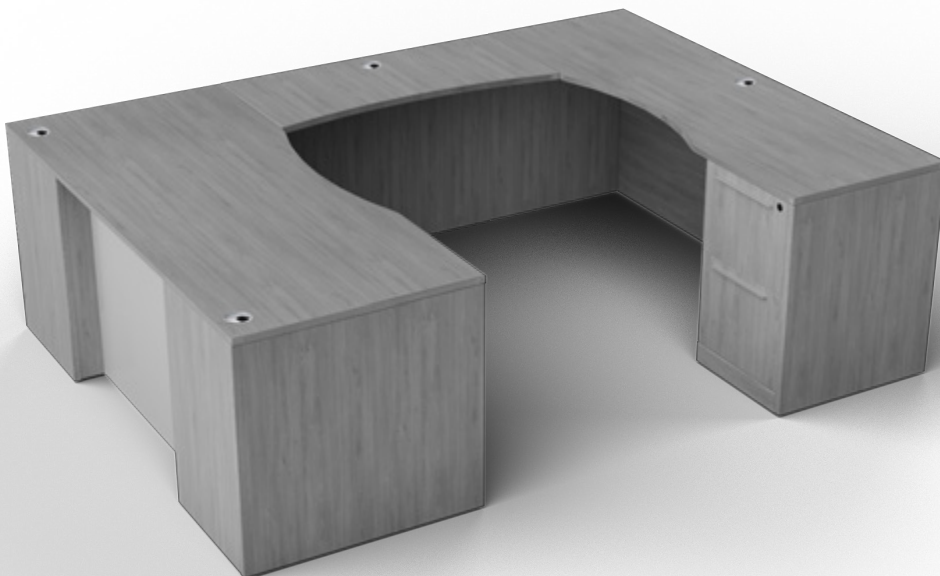

**Ryker Series U Desk
with Storage**

Suite # **WSXK1012**
Overall Dimensions: 71"W x 102"D
RYKD3071CGM, RYKB2048C, RYKC2471C,
RYKBBF24, RYKFF24
LIST $3,905*