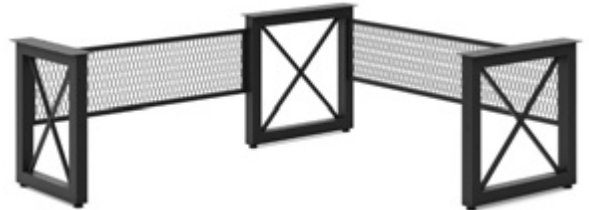

LIST

$2,051
$2,249
$2,111
$2,227