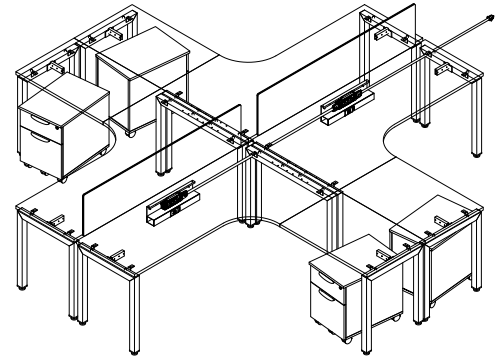

Power Options

WorkSimpli Furnishings has partnered with Dekko to offer full power integration to all WorkSimpli desk series.

See page 182-184

Links Coiled

Perfect for powering monitors or providing desktop-level power to a moveable desk, seamlessly supplying power to computers, monitors, tablets, phones and permanently eliminating clutter on desk.

Foot Glide

PLTLKRGLIDE

- Optional set of 4 Feet
- Stocked in Silver

LIST $51

Underdesk Mount Power Strip

- WS6PSMC
- 6 Outlets
- on/off switch
- Surge Protection
- 5ft power cord
- UL Certified

LIST $511

Underdesk Mount Power Strip Daisy Chain Extension

- WS6PSFMC
- 6 Outlets
- on/off switch
- Surge Protection
- 56ft power cord
- UL Certified
- Daisy Chainable up to 6 to the WS6PSMC

LIST $511

A.

B.

C.

D.

E.

F.

Desktop Power Modules

Top Mount Power Module

- WS3A1U1C
- 3-AC Outlets
- USB A and USB C Ports
- Cord Length 8ft
- C-Clamp Installation

Available in Black and White.

LIST $299

Cord Management Under Table Wire Racks

Model #	Description	LIST
A. WS18DWMT	18" Double Wire Mesh Tray	$79
B. WS18SWMT	18" Single Wire Mesh Tray	$59
C. WSTPC18	18" Horizontal Wire Management	$89
D. PLTPWM18	19" Electrical & Detail Trough	$65
E. WSOML02 new	Expandable wire management snake available in black and silver	$99
F. WSOML04 new	Wire management snake available in black and silver	$99

See page 191 for complete details and more options

new

65"W Desktop Power Unit

- WS1A2C65W
- 4"W x 1.85"D
- 1 - AC Outlet
- 2 - USBC 65W fast charging ports
- 6ft power cord
- C-clamp installation
- Stocked in Black and White

LIST $147