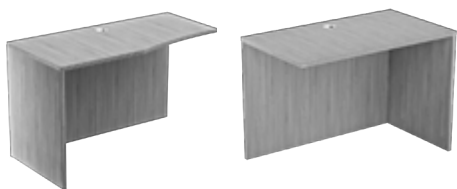

Bow/Step Front Desk with Straight Inside

LIST

RYKDB307136SGM	new	71"W x 30"/36"D x 29"H Glass Modesty	\$1,524
RYKDB307136SSM	new	71"W x 30"/36"D x 29"H Laminate Modesty	\$1,088

Ryker Finishes:

Pricing subject to change