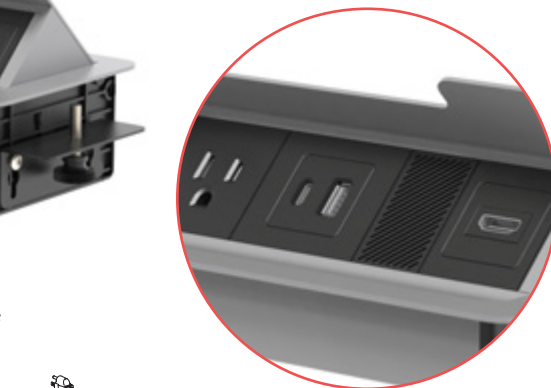

Only fits PL series