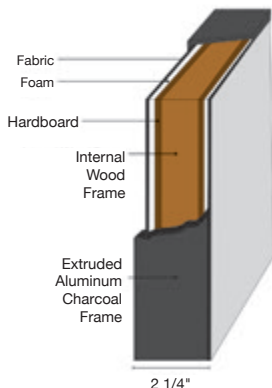

LIST \$11,979*

Features

- 2 1/4" thick Aluminum frame construction provides outstanding strength and durability
- Installation and reconfigurations are quick and easy with Perimeter's EZLOCK connection system
- Stylish contemporary design
- Stocked in upgraded designer fabric