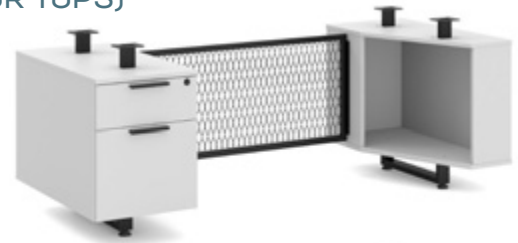

Stiffeners and flats plates are included

Bianca Single Pedestal L Desk Frame with 42" return

		LIST
PLBCL2466MSP	24" x 66" Desk - 24" x 42" Return / Wire Modesty	$2,153
PLBCL2472MSP	24" x 72" Desk - 24" x 42" Return / Wire Modesty	$2,189
PLBCL3066MSP	30" x 66" Desk - 24" x 42" Return / Wire Modesty	$2,265
PLBCL3072MSP	30" x 72" Desk - 24" x 42" Return / Wire Modesty	$2,301
PLBCL2466LSP	24" x 66" Desk - 24" x 42" Return / Laminate Modesty	$1,955
PLBCL2472LSP	24" x 72" Desk - 24" x 42" Return / Laminate Modesty	$1,969
PLBCL3066LSP	30" x 66" Desk - 24" x 42" Return / Laminate Modesty	$2,067
PLBCL3072LSP	30" x 72" Desk - 24" x 42" Return / Laminate Modesty	$2,081

Stiffeners and flats plates are included

Bianca Double Pedestal L Desk Frame with 42" return

		LIST
PLBCL2466MDP	24" x 66" Desk - 24" x 42" Return / Wire Modesty	$4,733
PLBCL2472MDP	24" x 72" Desk - 24" x 42" Return / Wire Modesty	$2,455
PLBCL3066MDP	30" x 66" Desk - 24" x 42" Return / Wire Modesty	$2,545
PLBCL3072MDP	30" x 72" Desk - 24" x 42" Return / Wire Modesty	$2,567
PLBCL2466LDP	24" x 66" Desk - 24" x 42" Return / Laminate Modesty	$2,235
PLBCL2472LDP	24" x 72" Desk - 24" x 42" Return / Laminate Modesty	$2,235
PLBCL3066LDP	30" x 66" Desk - 24" x 42" Return / Laminate Modesty	$2,347
PLBCL3072LDP	30" x 72" Desk - 24" x 42" Return / Laminate Modesty	$2,347

Stiffeners and flats plates are included

Pricing subject to change