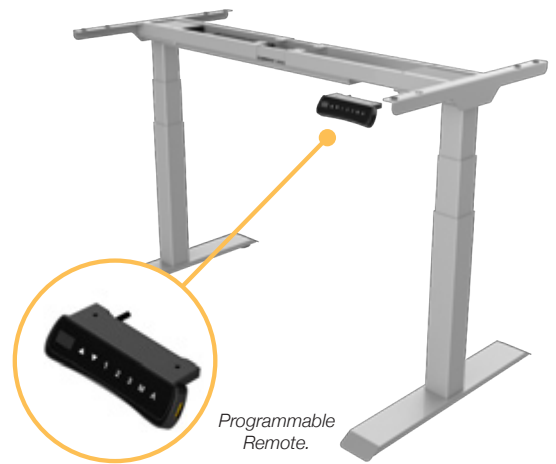

Best (3-Stage): Electric Height Adjustable Base, 3 Stage Dual Motor

Model No. **WS323IB**
LIST $1,318

Tables	Height Range/ Weight Range	Additional Features
BEST (3-Stage): Electric Height Adjustable Base 3 Stage Dual Motor	22.8" to 48.4"/ 275 lbs.	· 3 Stage; Dual Motor · Anti-Collision · Accommodates 47.2" to 78.7" Worksurfaces · Programmable Remote included · 27"D feet included · Optional 24" Feet (shown below)