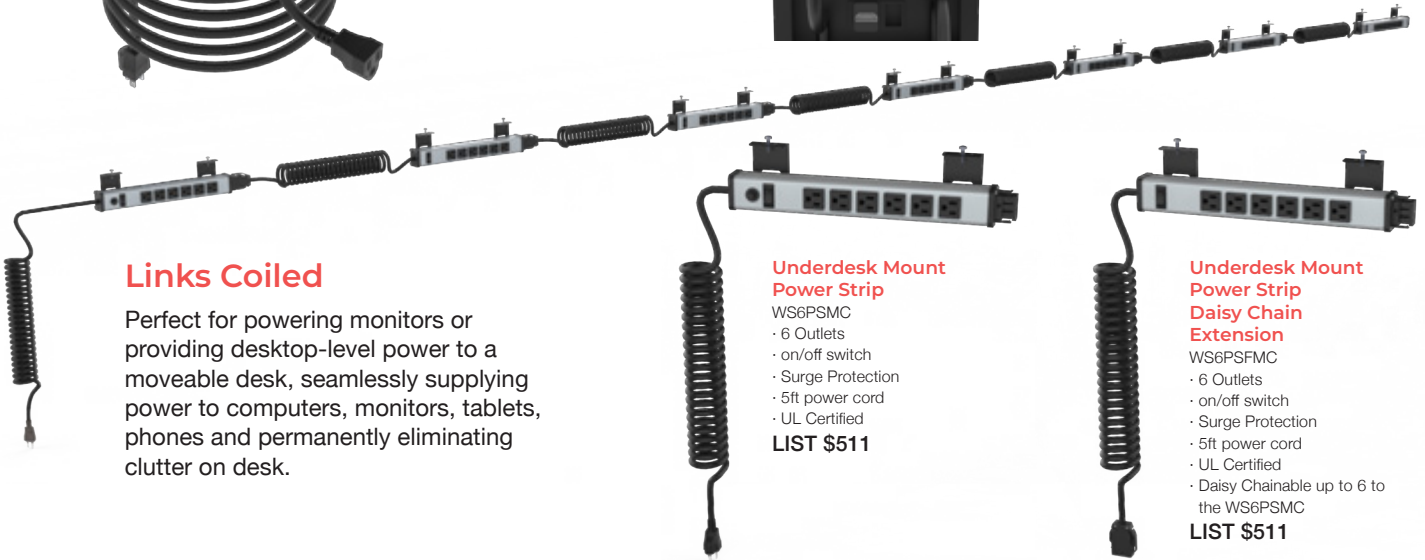

LIST \$99

Don't forget to check out your wire management options on page 182

This opens both directions

Ryker series conference Daisy chainable table electrical with dual side access door

- RYKPOWER**
Overall size: 11.85"L x 5.83"W
Cutout size: 11.456"L x 5.433"W
Features:
- 77" Power Cord
 - 4" Daisy Change power Jumper Cord
 - 3-UL power outlets
 - 1 USB-A
 - 1 USB-C
 - 1 CAT 6 Data
 - 1 HDMI
 - opens left or right
 - Silver and Black
 - Can only be used with Ryker conference tops or custom mounted
- LIST \$699**