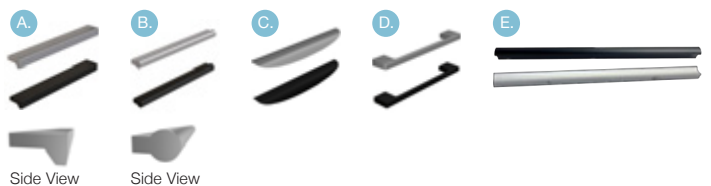

**Available in Black or Silver.*

Optional Pulls available in Black or Silver

A. WSPULLMOD	Angled Pull	\$34
B. WSPULLMET	Cylinder Pull	\$34
C. WSPULLPL	Large Crescent Pull	\$34
D. WSPULLRECT	Rectangular Bianca Pull	\$34
E. RYKPULL	Long Cylinder Pull 9 13/16" Long	\$41