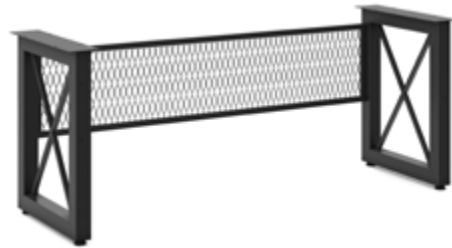

Overall Dimensions: 71"W x 30"D

RYKWS3071R, PLRCNPD3072,

RYKBF24

LIST \$2,827*

Ridge Series L Desk with Mobile Pedestal

Suite #WSXM1022

Overall Dimensions: 72"W x 72"D

PLT2472, PLT2442,

Ridge Series Desk Frame with Wire Modesty

PLRCNPD2466	24" x 66"
PLRCNPD2472	24" x 72"
PLRCNPD3066	30" x 66"
PLRCNPD3072	30" x 72"

Stiffeners are included

LIST

\$1,288
\$1,320
\$1,454
\$1,486

Ridge Series L Desk Frame with Wire Modesty