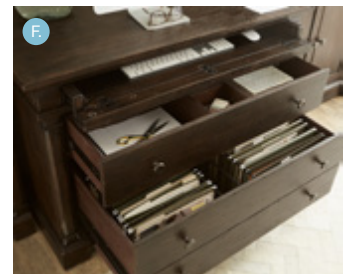

new

Carson

Carson pairs metal knobs and bar pull hardware with a Turkish Coffee finish to create a combination so rich you can almost taste it. The traditional style collection has functional features such as AC & USB outlets, concealed compartments, drop front drawers, locking file drawers and more.