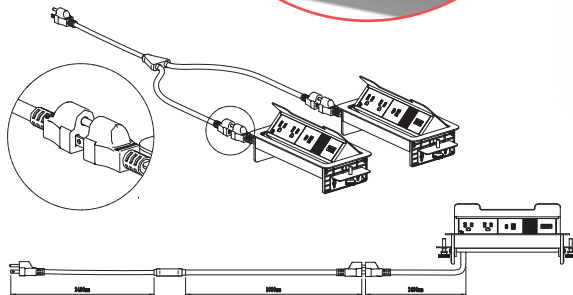

Only fits PL series

Only to be used with PL conference table tops or custom mounted