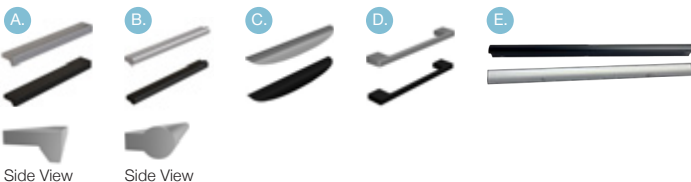

Optional Pulls available in Black or Silver

LIST

A. WSPULLMOD	Angled Pull	\$34 ea.
B. WSPULLMET	Cylinder Pull	\$34 ea.
C. WSPULLPL	Large Crescent Pull	\$34 ea.
D. WSPULLRECT	Rectangular Bianca Pull	\$34 ea.
E. RKYPULL	Long Cylinder Pull 9 13/16" Long	\$41 ea.