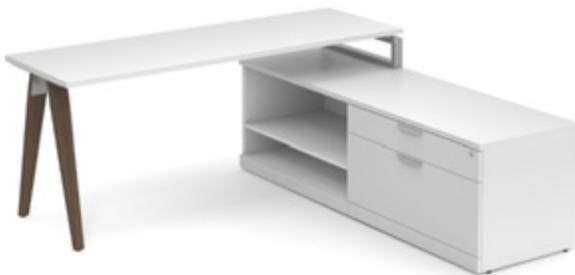

Pricing subject to change

*Prices exclude seating and accessories

U-Leg L Workstation with Storage

Suite # WSXE1043

Overall Dimensions: 72"W x 72"D
 PL1012, PL1013, PL110, PLT3072,
 PLTDR2430, PLTLEGU30NB,
 PLTCBBSINGLE, PLTADJMDB4872
LIST \$4,100*