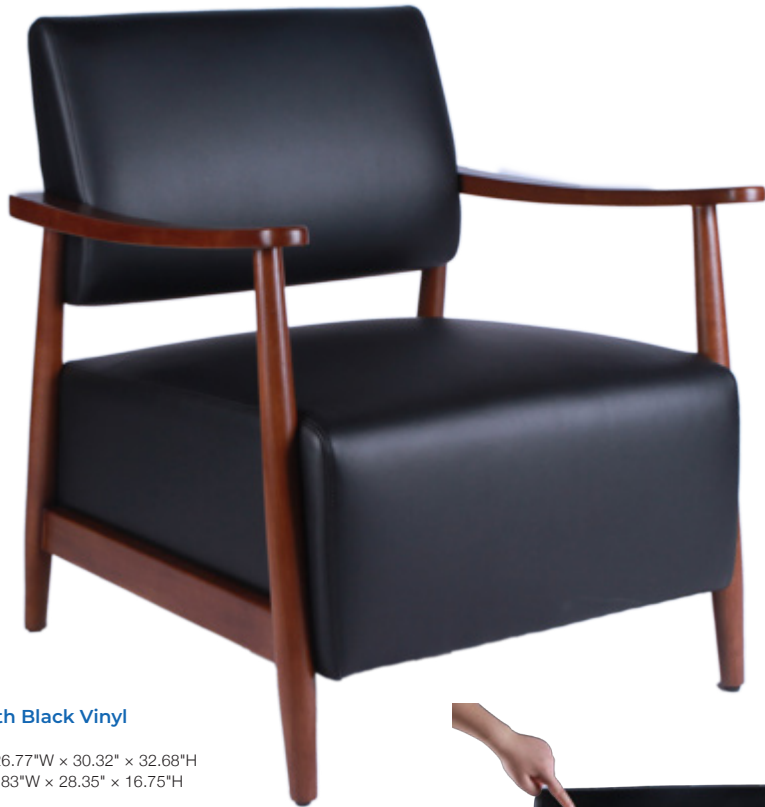

new

Waverly Seating

The Waverly Collection Accent Chair features a clean and minimalist design. It has a sturdy wooden frame, complemented by wide armrests for added comfort. The seat and backrest are generously cushioned and upholstered in a soft Sand Fabric or a Black Vinyl option making it both stylish and cozy.

Kona Frame with Black Vinyl

1L23603KNABLK

Overall dimensions: 26.77"W x 30.32" x 32.68"H

Seat Dimensions: 22.83"W x 28.35" x 16.75"H

LIST $1,180