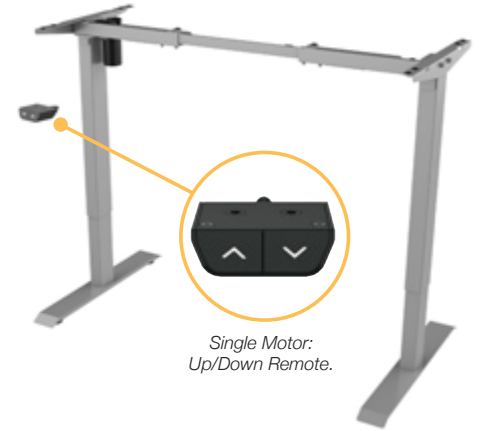

Pricing subject to change

CHOOSE YOUR TABLE BASE:

All models available in Black & Silver

Good: Electric 2 Stage Single Motor

Model No. **WS214EN**
LIST \$794

Tables	Height Range/ Weight Range	Additional Features
GOOD: Electric 2 Stage Single Motor	22" to 48.43"/ 154 lbs.	<ul style="list-style-type: none"> · 27"D Feet Included, · Two button remote; Single Motor. · Accommodates 39.4" to 63" worksurfaces