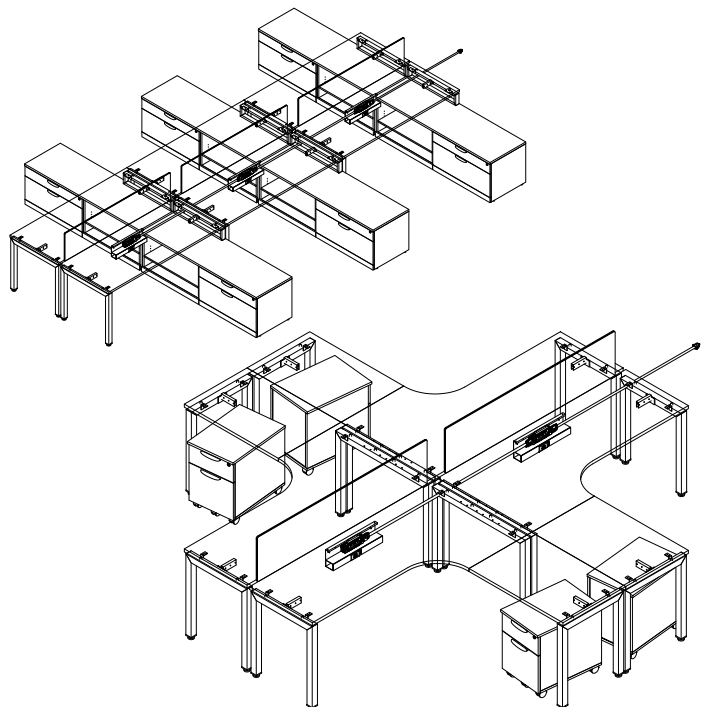

Ryker series conference Daisy chainable table electrical with dual side access door

1. **RYKPOWER**
   Overall size: 11.85"L x 5.83"W
   Cutout size: 11.456"L x 5.433"W
   Features:
2. 77" Power Cord
   - 4" Daisy Change power Jumper Cord
   - 3-UL power outlets
   - 1 USB-A
   - 1 USB-C
   - 1 CAT 6 Data
   - 1 HDMI
   - opens left or right
   - Silver and Black
   - Can only be used with Ryker conference tops or custom mounted
3. **LIST $699**

Links Coiled

Perfect for powering monitors or providing desktop-level power to a moveable desk, seamlessly supplying power to computers, monitors, tablets, phones and permanently eliminating clutter on desk.

Underdesk Mount Power Strip

1. **WS6PSMC**
2. 6 Outlets
   - on/off switch
   - Surge Protection
   - 5ft power cord
   - UL Certified
3. **LIST $511**

Underdesk Mount Power Strip Daisy Chain Extension

1. **WS6PSFMC**
2. 6 Outlets
   - on/off switch
   - Surge Protection
   - 5ft power cord
   - UL Certified
   - Daisy Chainable up to 6 to the WS6PSMC
3. **LIST $511**

Elements Series Power

ECA Power Components

LIST

SOECA78ABL	Blank Telecom Plate	$ 19
ECA78MB	Mounting Bracket	$ 19
ECA8SR	Receptacle Remover Tool	$ 14
ECA84AA	Double-sided Power Block	$106
ECA84SA	Single-sided Power Block	$106
ECA84FF23	23" Harness	$251
SOECA84FF29	29" Harness	$268
SOECA84FF35	35" Harness	$285
SOECA84FF41	41" Harness	$303
ECA84FF47	47" Harness	$320
ECA84FF53	53" Harness	$338
ECA84FF59	59" Harness	$355
ECA84FF64	64" Harness	$370
ECA84FF71	71" Harness	$389
ECA84S1BL150	150 Receptacle Circuit	$ 32
ECA84S2BL150	150 Receptacle Circuit 2	$ 32
ECA84S4BL150	150 Receptacle Circuit 4	$ 32
SOECA84SB2144	144" Starter Harness 20AMP	$564
ECA84SB72	72" Starter Harness 20AMP	$356
ECA84SIG3OR150	150 Receptacle Isolated Circuit	$ 37
ECAABLAB	Telecom Plate – RJ11 Cat 3 Phone & RJ45 Cat6 Data	$248