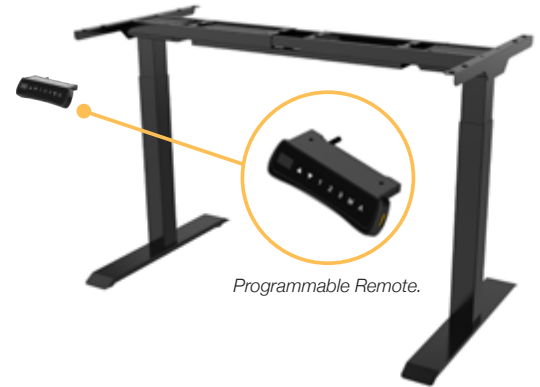

Better (2-Stage): Electric 2 Stage Dual Motor

Model No. **WS223IB**
LIST $1,242

Tables	Height Range/ Weight Range	Additional Features
BETTER (2-Stage): Electric 2 Stage Dual Motor	22" to 48.43"/ 220 lbs.	· 2 Stage; Dual Motor · Anti-Collision · Accommodates 47.2" to 78.7" Worksurfaces · Programmable Remote included · 27"D feet included · Optional 24" Feet (shown below)