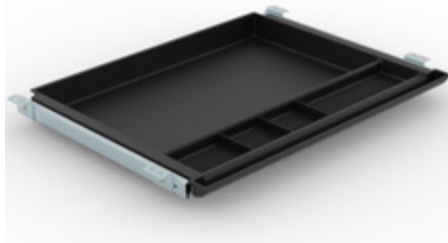

Deluxe Keyboard Tray with Adjustable Mouse Surface and Padded Wrist Rest

EZ0021
Keyboard tray: 20"W x 11"D
Mouse Area: 8"W x 8"D

LIST $392

Pull-out Keyboard Tray with Reversible Mouse Surface and Wrist Rest

EZ0036
Keyboard Tray: 20"W x 11"D
Mouse Area: 7.5"W x 8.5"D

LIST $221

Premium Extra Wide 28" Pull-out Keyboard Tray with Wrist Rest

EZ0046
Keyboard Tray: 28"W x 11"D

LIST $229

Center Drawer

WSCNTDRW
Dimensions: 21.15"W x 2.15"H x 16.5"D

- Low profile center drawer
- Attaches to any surface
- Ball bearing suspension

LIST $103

Single Monitor Arm

1. WS100
2. Holds Screens up to 30"
   - Weight capacity 20lbs
   - 90 degree swivel
   - Rotates 360 degree
   - Finishes available: Silver & Black

LIST $205

Shallow Depth Drawer

PLTPMD
Dimensions: 18"W x 8"D x 2.36"H
· Available in Silver

LIST $205

Ideal for use on Elements & height adjustable tables

Round or Square Silver Grommet Covers

Fits in all Performance Laminate Series grommet holes.
Available in silver
Fits 2 3/16"W grommet hole

Model #	Description	LIST
PLGROMMET	Round Grommet cover	$21
WSSQRGRT	Square grommet cover	$21

Dual Monitor Arm

1. WS100D
2. Holds Screens up to 30"
   - Weight capacity 20lbs per arm
   - 90 degree swivel
   - Rotates 360 degree
   - Finishes available: Silver & Black

LIST $357