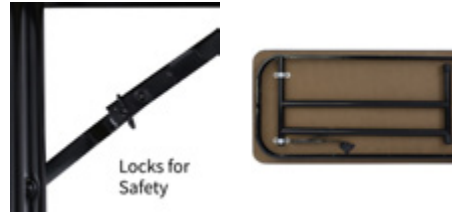

29" Height

Item	Dimensions	LIST
QST1860TF	18" x 60"	$401
QST1872TF	18" x 72"	$417
QST1896TF	18" x 96"	$451
QST2460TF	24" x 60"	$416
QST2472TF	24" x 72"	$424
QST2496TF	24" x 96"	$481

MULTI-PURPOSE UTILITY TABLE

Commercial Laminate Top / Seated or Standing Height

- These multipurpose commercial duty tables are made rock-solid, with 2" square steel legs bolted into corner sockets in the 3" wide steel apron with over 3,000 pounds of clamping force.
- Laminate is double sided thermal fused on 1 1/4" high density particleboard core.
- Top resists wear, stains, moisture, scratches, and dents.
- T-mold edge with safety rounded corners.
- Powder coated steel apron and legs.
- Choose from two height options:
  - 36" high for the most comfortable work position when seated on a stool or for anti fatigue standing position.
  - 29" high for the most comfortable work position while seated.
- Optional caster kit for easy mobility, adds 3" to height.

STANDARD COLOR COMBINATIONS

	WALNUT	MEDIUM OAK	BLACK GRANITE	GRAY GRANITE
TOP	WALNUT	MEDIUM OAK	BLACK GRANITE	GRAY GRANITE
T-MOLD	BLACK	BLACK	BLACK	BLACK
FRAME	BLACK	BLACK	BLACK	BLACK