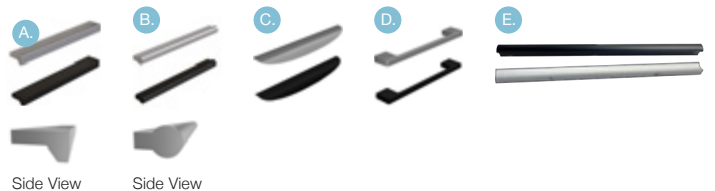

Bookcase

		LIST
JAXBC30	35.5"W x 11"D x 30"H	\$375
JAXBC60	35.5"W x 11"D x 60"H	\$540

Replacement Lock, Housing & Key
JAXLOCK
\$39

Optional Pulls available in Black or Silver

		LIST
A. WSPULLMOD	Angled Pull	\$34 ea.
B. WSPULLMET	Cylinder Pull	\$34 ea.
C. WSPULLPL	Large Crescent Pull	\$34 ea.
D. WSPULLRECT	Rectangular Bianca Pull	\$34 ea.
E. RYKPULL	Long Cylinder Pull 9 13/16" Long	\$41 ea.