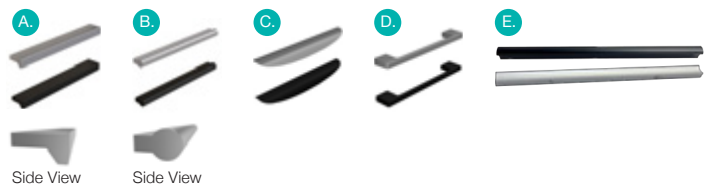

Optional Pulls available in Black or Silver

LIST

A. WSPULLMOD	Angled Pull	\$34 ea.
B. WSPULLMET	Cylinder Pull	\$34 ea.
C. WSPULLPL	Large Crescent Pull	\$34 ea.
D. WSPULLREC	Rectangular Bianca Pull	\$34 ea.
E. RYKPULL	Long Cylinder Pull 9 13/16" Long	\$41 ea.