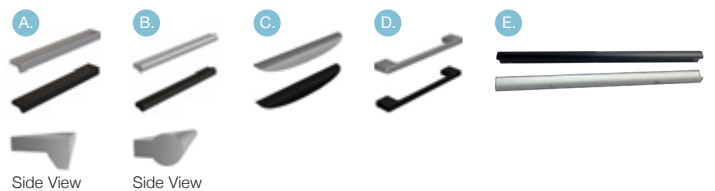

WS1A2C65W
4"W x 1.85"D
· 1 - AC Outlet, 2 - USB-C 65W fast charging ports, 6ft power cord
See Accessories page 193 for full details and pricing.
LIST \$147

Hardware

LIST

PLT60MS Metal Stiffener for 60" Tops **\$62**
PLTFB Flat Bracket **\$16**

Optional Pulls available in Black or Silver

LIST

A. WSPULLMOD Angled Pull **\$34 ea.**
B. WSPULLMET Cylinder Pull **\$34 ea.**
C. WSPULLPL Large Crescent Pull **\$34 ea.**
D. WSPULLRECT Rectangular Bianca Pull **\$34 ea.**
E. RYKPULL Long Cylinder Pull | 9 13/16" Long **\$41 ea.**