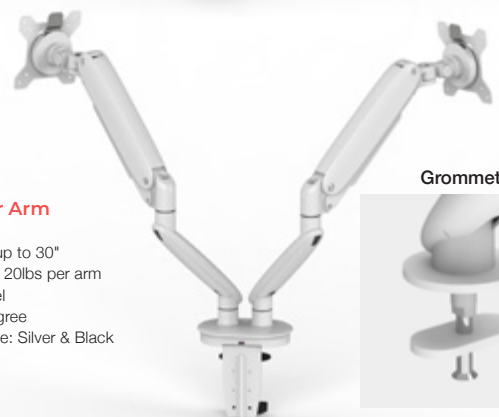

Dual Monitor Arm

1. WS100D
2. Holds Screens up to 30"
   - Weight capacity 20lbs per arm
   - 90 degree swivel
   - Rotates 360 degree
   - Finishes available: Silver & Black

LIST $357