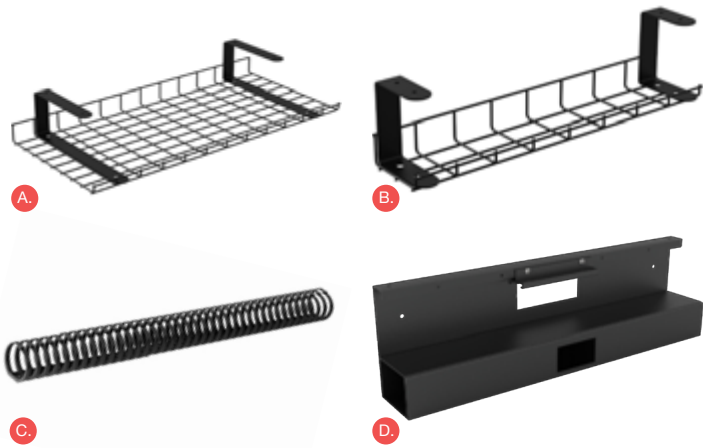

new LED Task light

1. WS24DIMTL
   19 1/8"D x 2 5/8"W x 3/4"H
2. Daisychainable
   - UL Certified
   - Daisy chain cord included
   - Frosted Shade
   - Lightweight Aluminum
   - 2 DIM settings
   - Magnets and Screws included for installation options
3. **LIST $334**