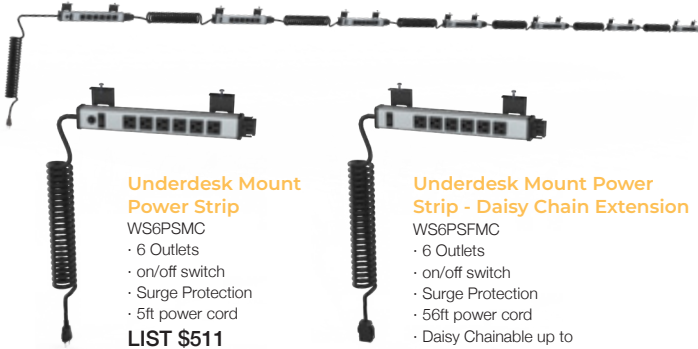

Links Coiled

Perfect for powering monitors or providing desktop-level power to a moveable desk, seamlessly supplying power to computers, monitors, tablets, phones and permanently eliminating clutter on desk.

Underdesk Mount Power Strip
WS6PSMC
· 6 Outlets
· on/off switch
· Surge Protection
· 5ft power cord
LIST $511

Underdesk Mount Power Strip - Daisy Chain Extension
WS6PSFMC
· 6 Outlets
· on/off switch
· Surge Protection
· 56ft power cord
· Daisy Chainable up to 6 to the WS6PSMC
LIST $511