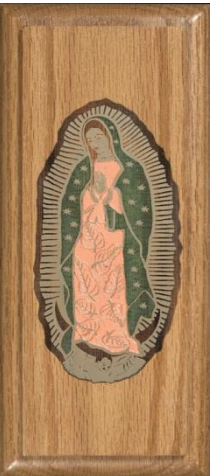

Back

Ashland Corner Art

Our Lady