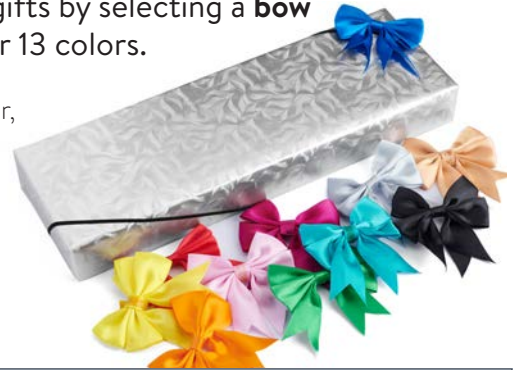

Pricing varies based on size

$32 - $38

Dress up your gifts by selecting a **bow** from one of our 13 colors.

Black, Yellow, Silver, Gold, Pink, Purple, Red, Teal, Green, Orange, Blue, Navy and White