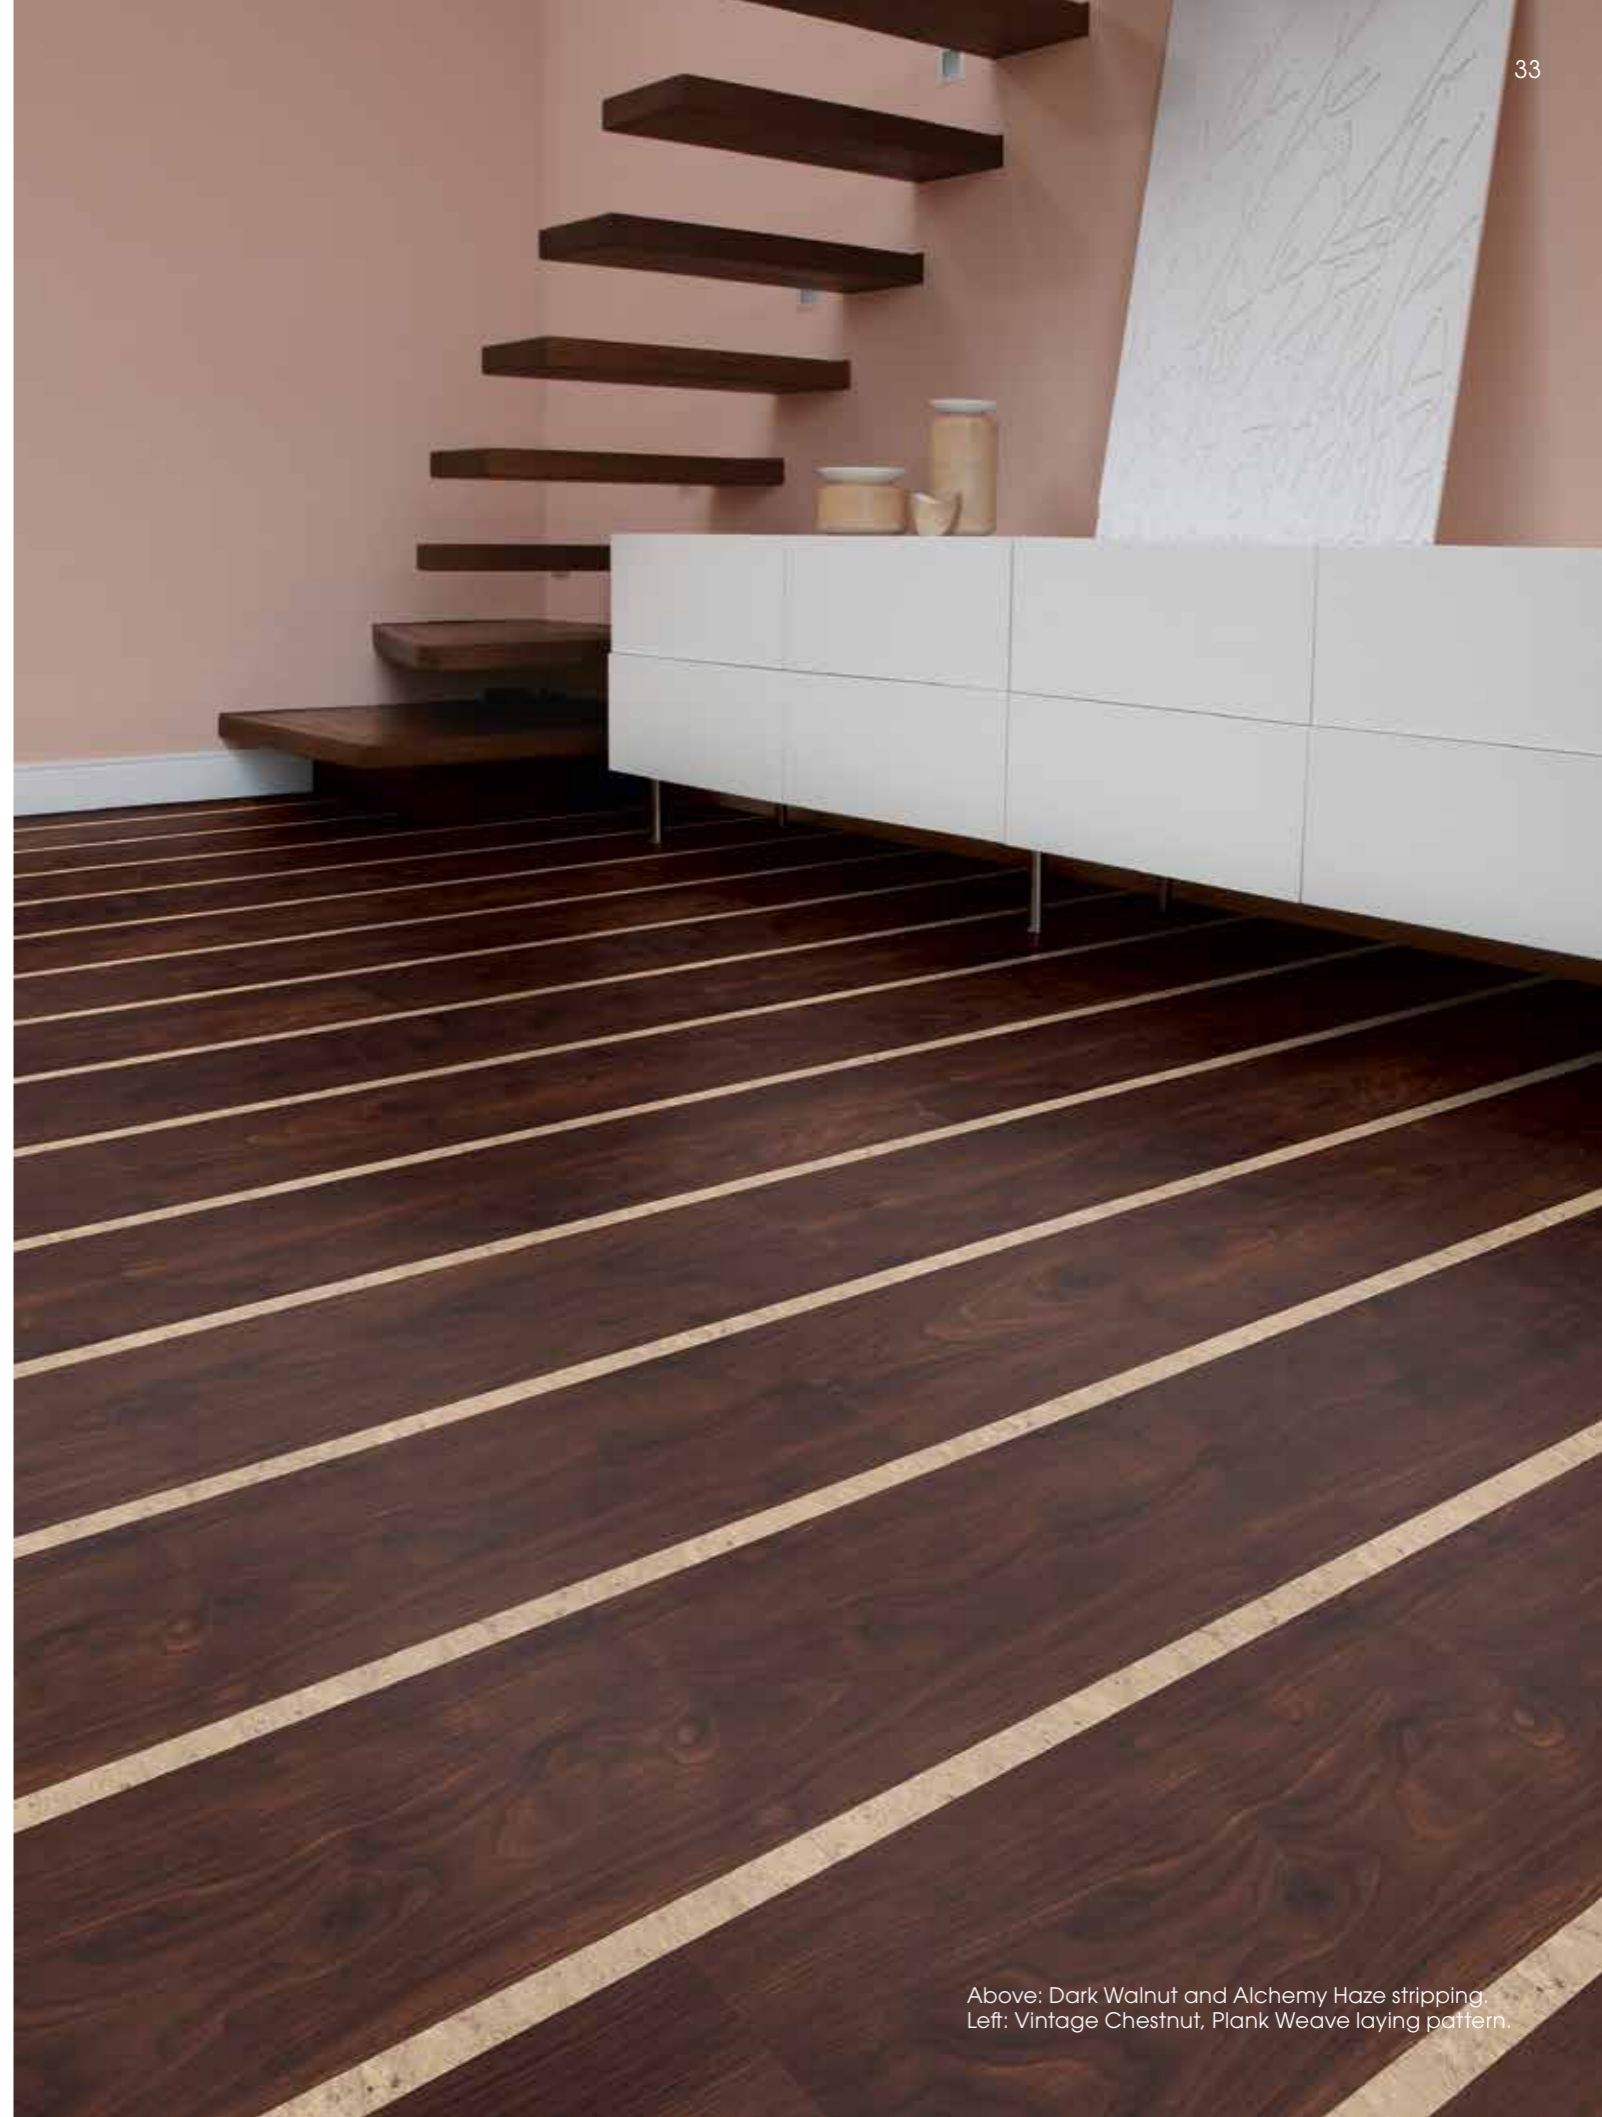

DIGITAL CONTENT
TO VIEW ALL DARK WOODS ON OUR WEBSITE,
GO TO [amisco.com/darkwoods](https://www.amisco.com/darkwoods)

Above: Dark Walnut and Alchemy Haze stripping.
Left: Vintage Chestnut, Plank Weave laying pattern.