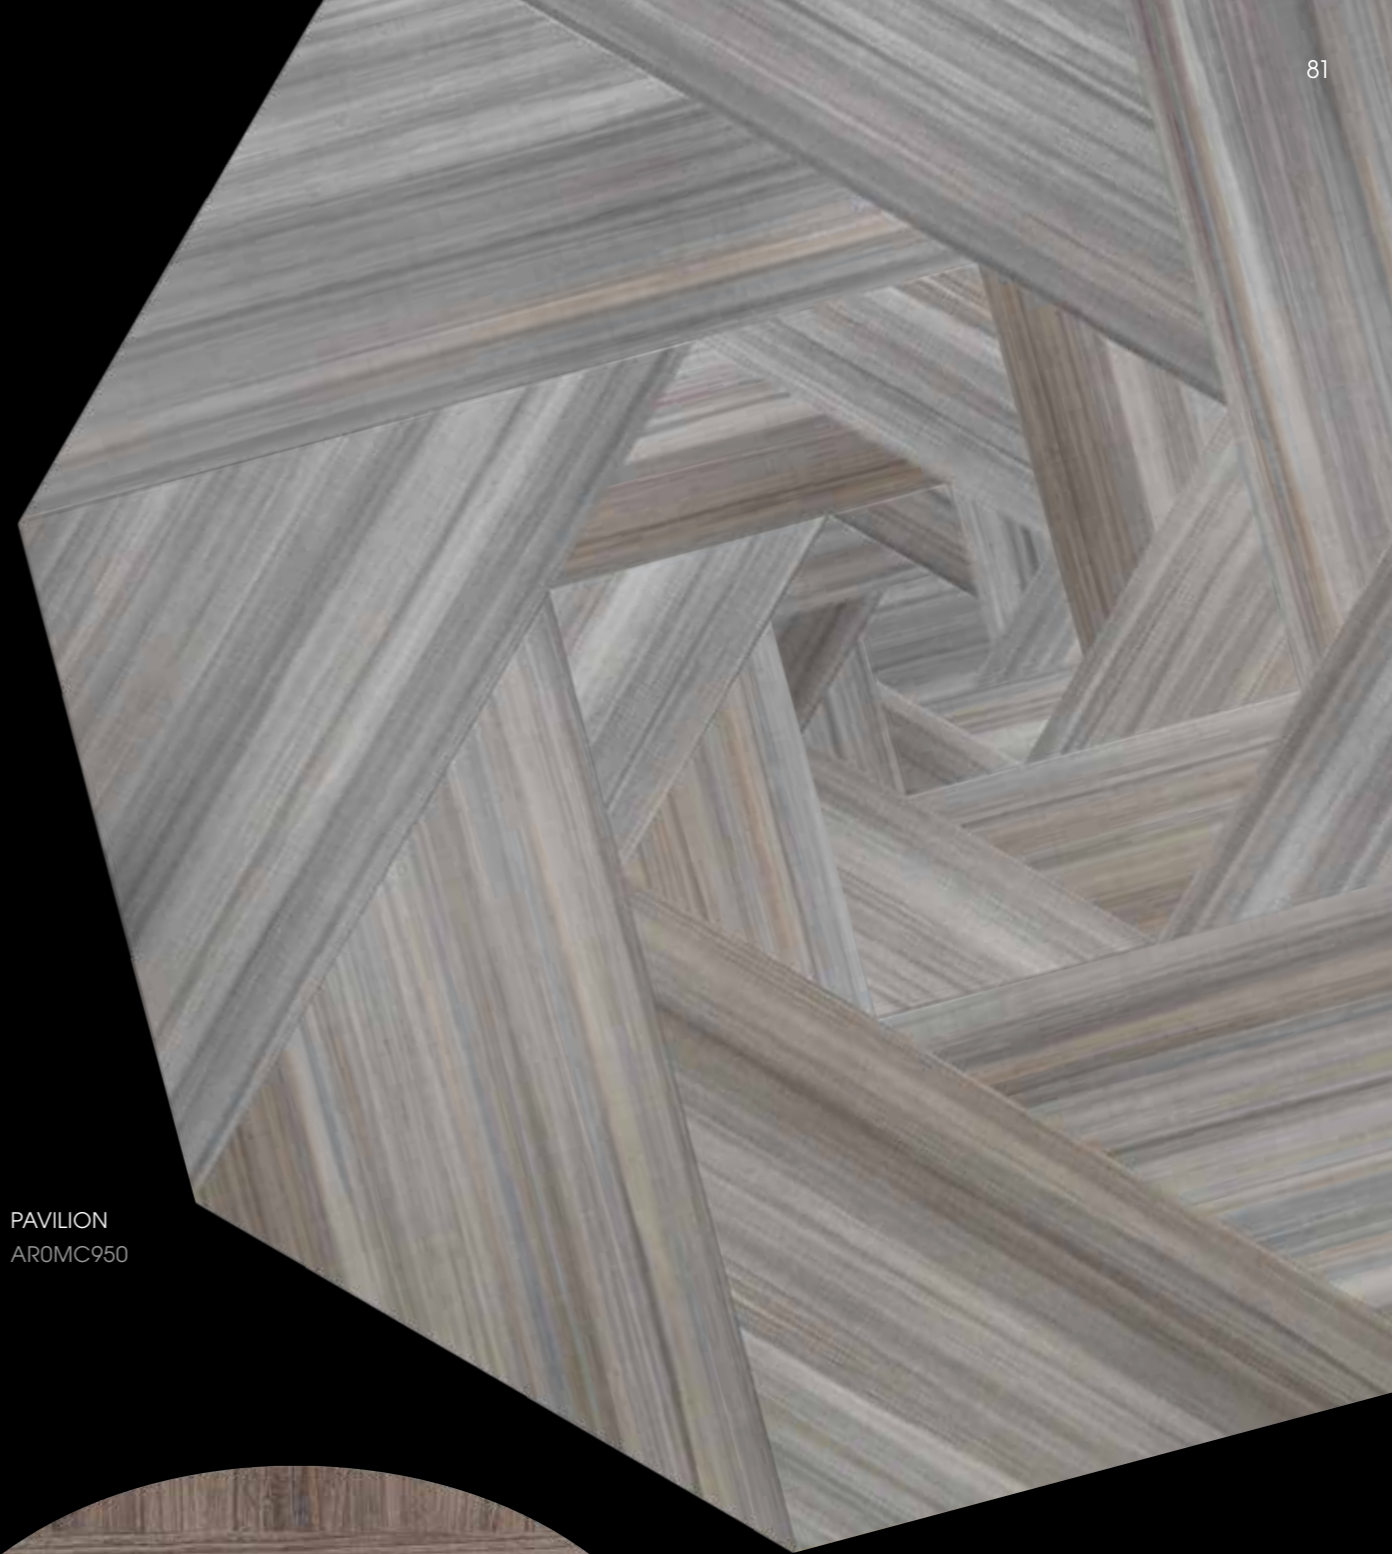

Herringbone Pleat

Checker Board

TO VIEW ALL OF OUR LAYING PATTERNS, GO TO amtico.com/designoptions

LOTUS
AR0MC400

PAVILION
AR0MC950

DESIGN OPTIONS

MOTIFS

Make a statement in a large, open space with a motif. Choose your design, select your Signature collection product and bring your floor to life.