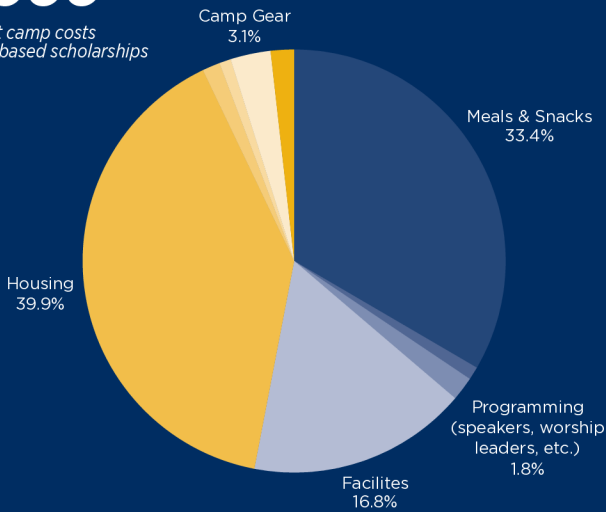

THE IMPACT OF YOUR GENEROSITY

Bringing 'em home with the Gospel through your support.

ESTIMATED CAMP COST

$500,000

CAMPER COST

$759

FUNDRAISING GOAL

$150,000

**$100,000 to offset camp costs
$50,000 for need based scholarships

CAMP BUDGET

- Housing $200,000
- Sports Facilities $90,000
- Meals & Snacks $175,000
- Medical Equipment + Staff $5,600
- Programming $10,250
  (e.g. speakers & worship leader honorariums)
- Transportation $7,600
- Training $5,000
- Camp Gear $17,240
- Miscellaneous $10,000