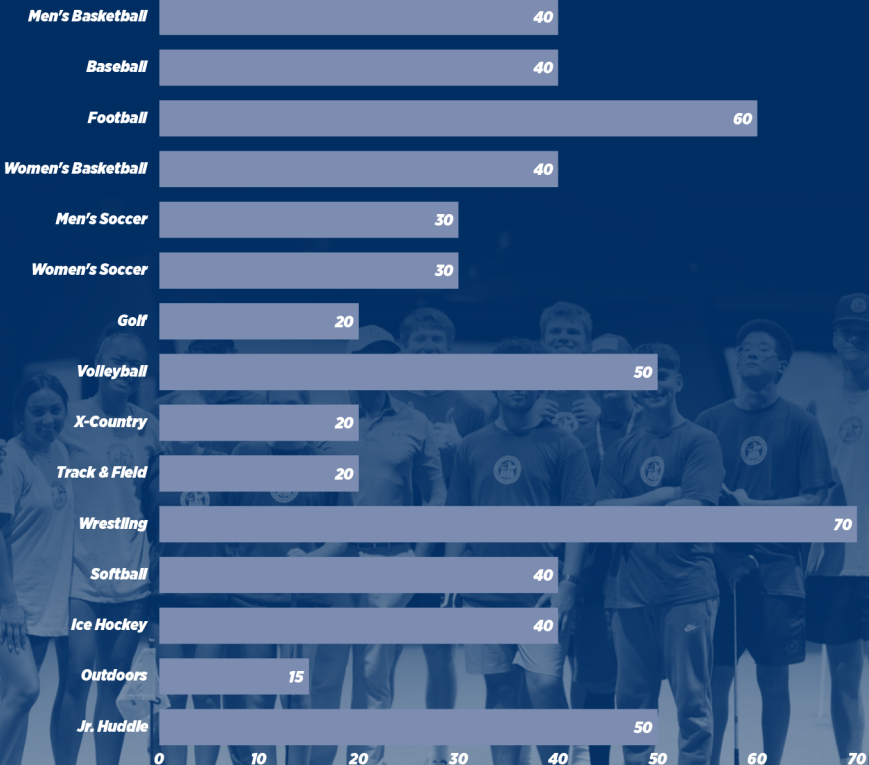

College Huddle
Leaders

500

Campers

15+

Sports Offered

SPORTS OFFERED AND ESTIMATED GOALS

THE IMPACT OF YOUR GENEROSITY

Bringing 'em home with the Gospel through your support.