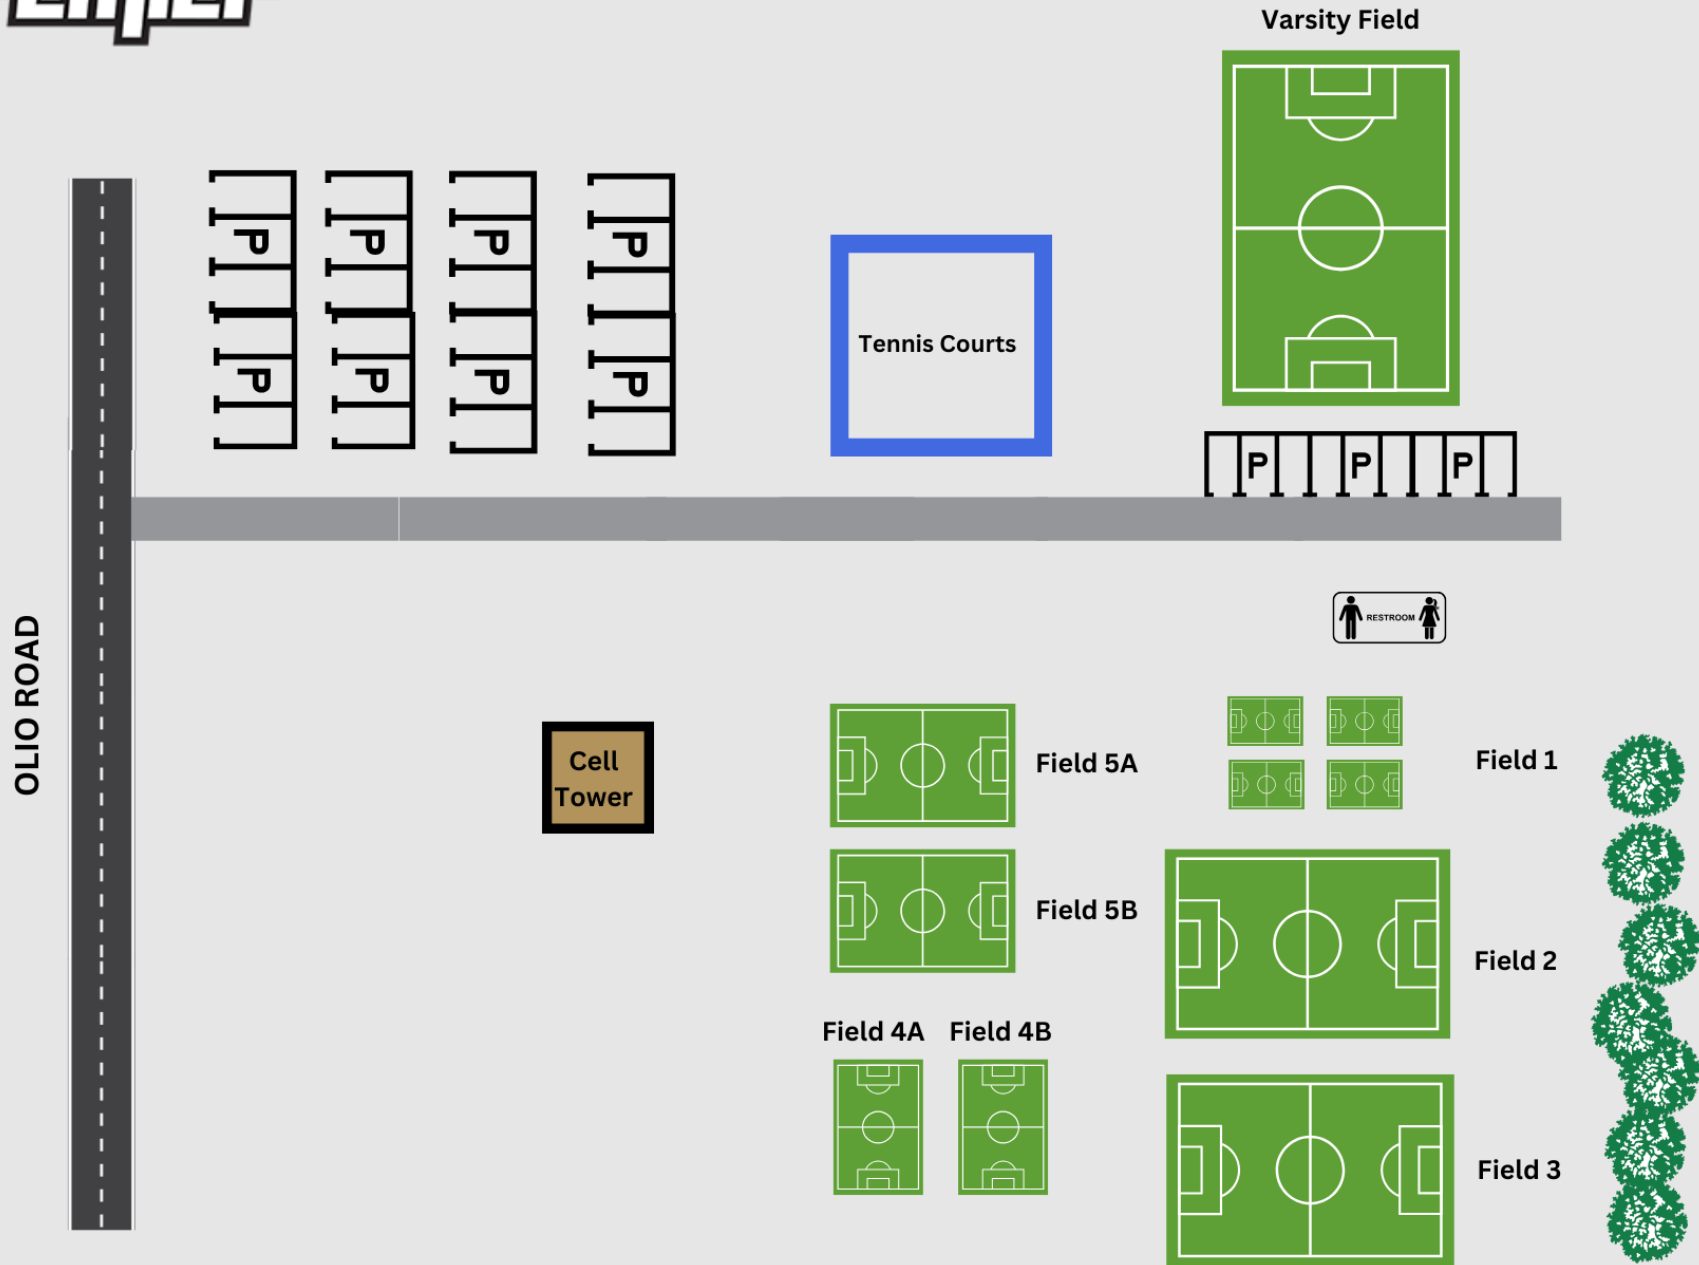

SPRING 2026

Hamilton Southeastern HS (HSE) - 13910 East 126th Street, Fishers, IN 46037