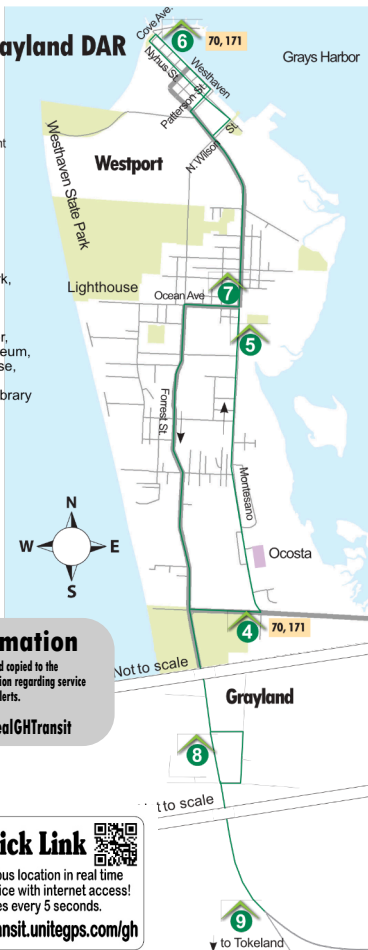

Board Route 20 bus and transfer at the Aberdeen Transit Center.
Bold text indicate pm

FREE FARES ALL ZONES
 Through December 2024
TARIFAS GRATIS TODAS LAS ZONAS
GH COUNTY OLYMPIA CENTRALIA DIAL A RIDE SVS SERVICE

Monday-Friday / Lunes a Viernes				
70 Inbound				
Westport/Grayland Park & Ride	South Aberdeen Shoppes at Riverside	Aberdeen Transit Center Wishkah & G St.	Aberdeen Transit Center Wishkah & G St.	Hoquiam Transit Center 7th & J St.
4	3	2	2	1
6:40		7:15	7:20 RTE 20	7:35
8:15B*	R	8:50	9:00 RTE 20	9:20
10:55B		11:25	11:30 RTE 20	11:50
12:45B		1:20	1:30 RTE 20	1:50
2:40		3:15	3:30 RTE 20	3:50
4:25B	R	4:55	5:00 RTE 20	5:20
6:40	R	7:20	7:30 RTE 20	7:45
8:50	R	9:20	9:30 RTE 20	9:45

Westport-Grayland DAR

- Bus Shelter
- Transfer Point
- School
- Park

Points of Interest:

- Twin Harbors State Park,
- Grayland State Park,
- Ocoستا Schools,
- Westhaven State Park,
- Westport Viewing Tower,
- Westport Maritime Museum,
- Grays Harbor Lighthouse,
- Westport Marina
- Westport Timberland Library

GPS Quick Link
 Find your bus location in real time on ANY device with internet access! Updates every 5 seconds.
<https://transit.unitegps.com/gh>

Monday-Friday / Lunes a Viernes						
171 Westport DAR						
Westport/Grayland Park & Ride	Westport Timberland Library	Westport Dock & Westhaven	Westport Ocean & Montesano	Grayland Water Dept.	Tokeland Chevron Gas Station	Westport/Grayland Park & Ride
4	5	6	7	8	9	4
		8:00	8:05	8:20 to 9:10U		8:15C
8:15C	8:20					
		9:10	9:15	9:30	9:40	10:00
10:00	10:05	10:10	10:15			10:25
10:30				10:40		10:55C
10:55C	11:00	11:05	11:10	11:25		11:35
11:35-11:55U		Driver on Lunch 12:00-1:00				
1:00 to 2:30U		2:30	VIA Montesano St			2:40
2:40	2:45	2:50	2:50-3:10U			
		3:10	3:15	3:30	3:40	4:00
4:00				4:10		
				4:15		4:25
4:25	4:30	4:35				