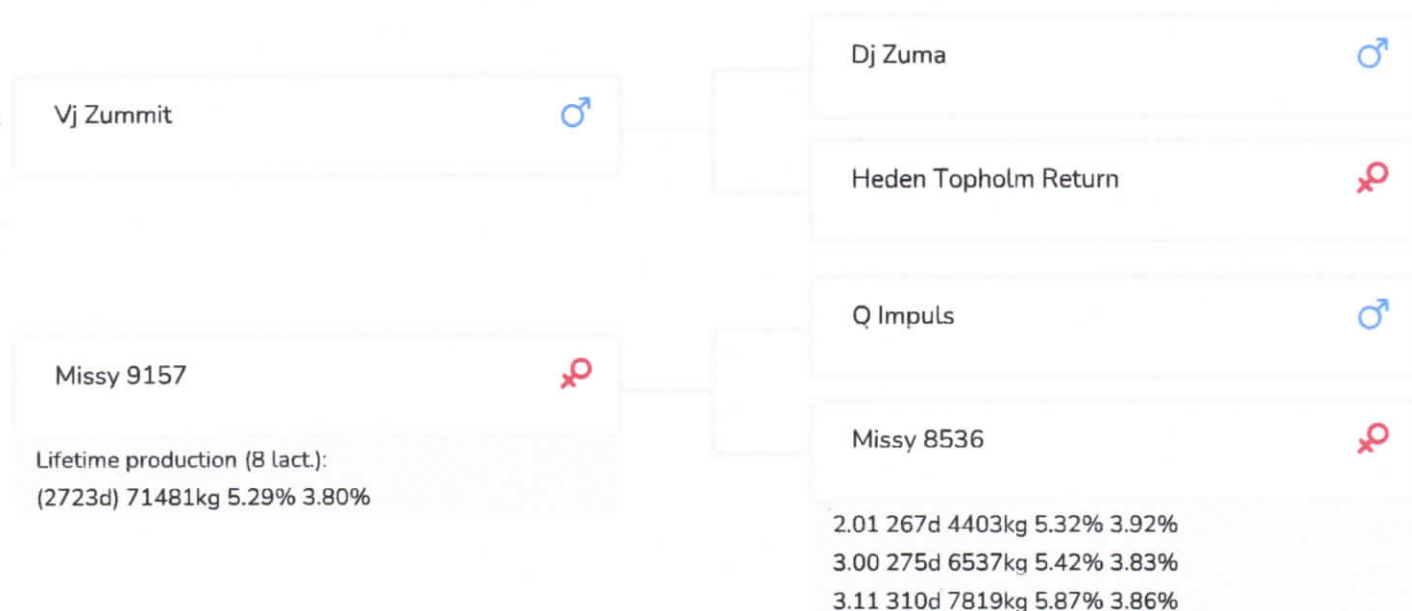

361129 • Sullivan
VJ Zummit x Q Impuls x Rock Ella Paramount-ET •
aAa: 165

Alger Meekma

Breeder: Mts. G + G ter Mors-Bruggert, Haaksbergen

- + First Dutch Jersey bull from K.I. SAMEN
- + Super insemination performance
- + Dam's lifetime production > 95,000 kg milk
- + Super legs and cows suitable for robot milking
- + Daughters meet the expectations
- + Used worldwide
- + Beta casein A2/A2 and aAa 165

Bossink Dies 57 (s. Sullivan, 50% Jer./50% RHF)
Owner: Van der Kolk Melkvee V.O.F., Wierden (NL)

BULL INFORMATION

Name	Sullivan	Date of birth	2017-02-25
Herdbook number	NL 664794882	Gestation length	285
A.I.-code	361129	Kappa Casein	AB
aAa code	165	Beta Casein	A2/A2
colour	EB	Cow family	Missy
Breed	100% JER	Straw colour	Transparant