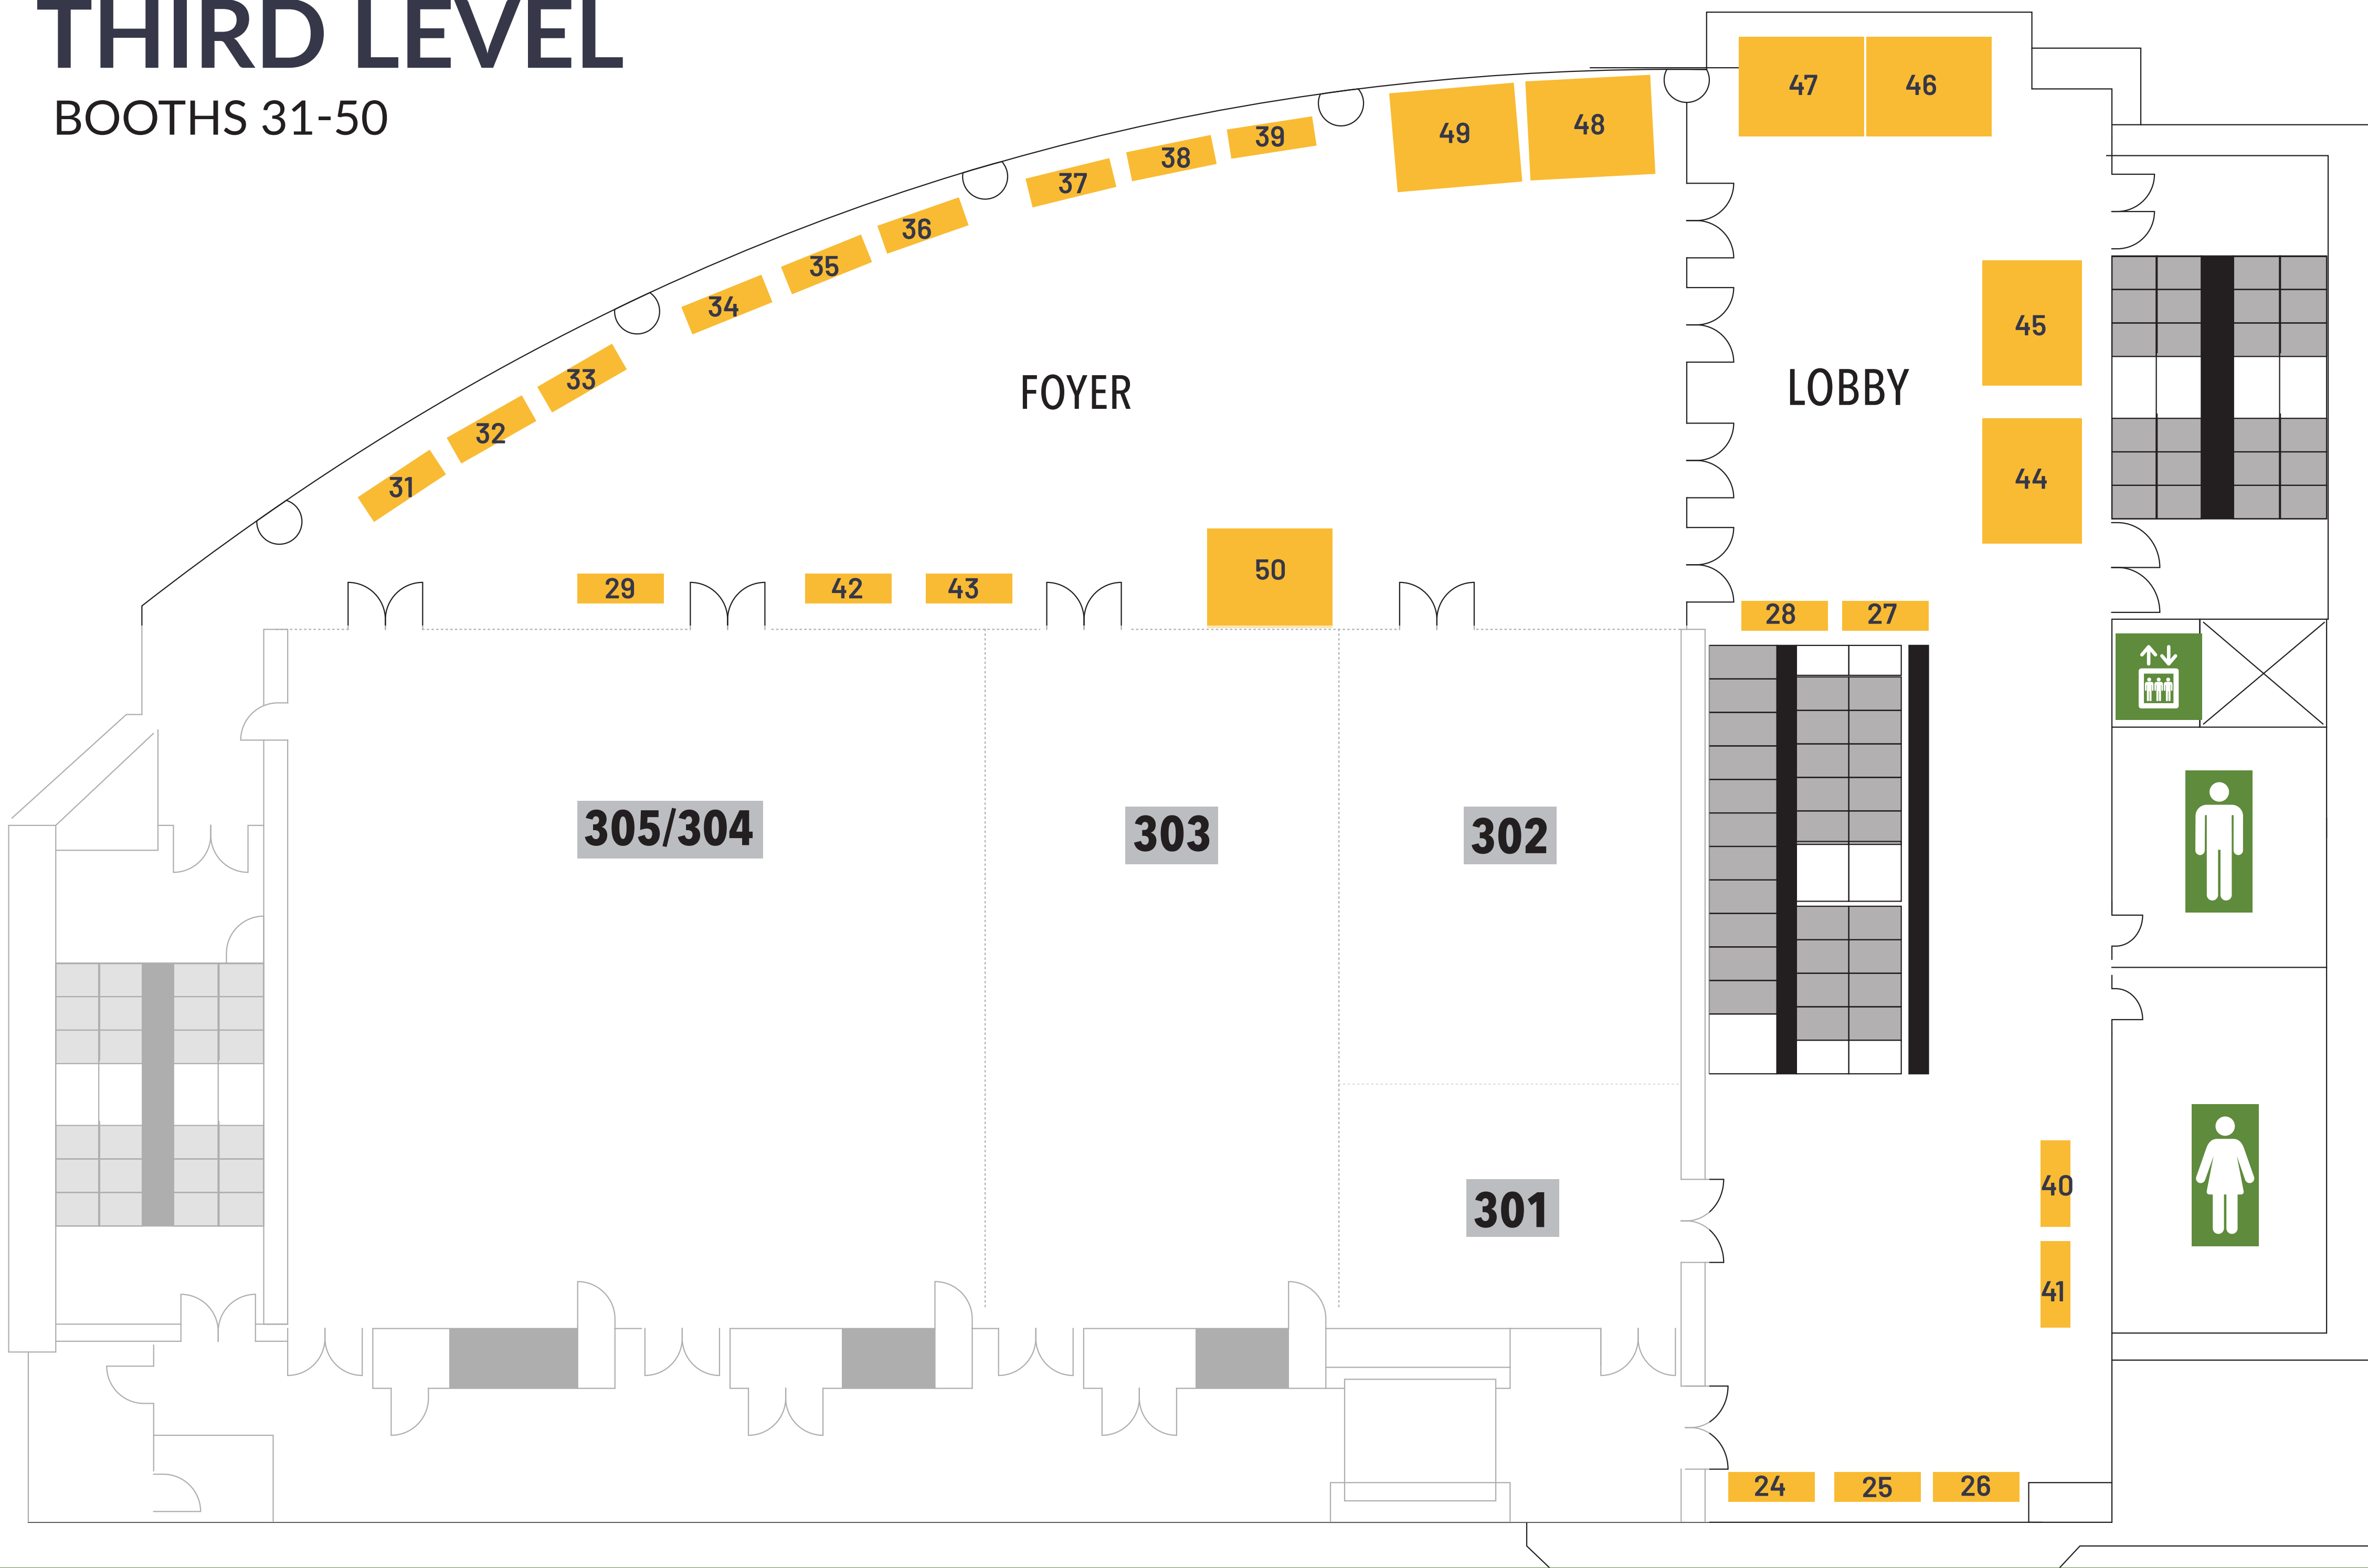

EXHIBITOR MAP

52Eighty Creative 48	Gateway Forward Planning & Consulting..... 2	RRC Associates..... 46
Above and Beyond With U..... 29	Gopher Sign Company..... 42	Save the Boundary Waters 14
Agents of Discovery 43	Huellas Latinas..... 12	SE Group 47
AllTrails 45	International Mountain Bicycling Association..... 13	SharedGeo 10
American Trails 37	Iron Range Resources & Rehabilitation (IRRRB)..... 34	Ski Hut..... 19
Areté Structures LLC..... 25	Kafka Granite..... 32	SRF Consulting Group 28
Avid Trails..... 44	Logan Simpson..... 33	St. Louis River Alliance..... 4
ATZ Manufacturing 16	Magic Mobility..... 31	Superior Hiking Trail Association..... 27
Bedford Reinforced Plastics 9	Minnesota Department of Natural Resources..... 38	The Wilderness Society..... 20
Beneficial Designs..... 22	Minnesota Outdoor Recreation Industry Partnership.. 50	Tyler Technologies 24
Bureau of Economic Analysis 18	Move United 41	University of Minnesota 39
Confluence of States..... 50	NorthWest Arkansas Community College..... 49	Visit Duluth 40
Corbin Design 5	OpenStreetMap US..... 8	Visit Wausau 3
CorWorth/Restroom Facilities Ltd. 15	Outward Bound USA..... 17	Voss Signs..... 23
Creative Composites Group 6	Paddle it Forward / North Shore SUP..... 21	Waypoint Telemetry 26
CRO Planning & Design..... 36	PolyScape™ by Bedford..... 1	Western Wood Preservers Institute..... 11
Eco-Counter..... 7	Professional TrailBuilders Association..... 37	Wheeler..... 35

THIRD LEVEL

BOOTHS 31-50

SKYWALK LEVEL

BOOTHS 1-23