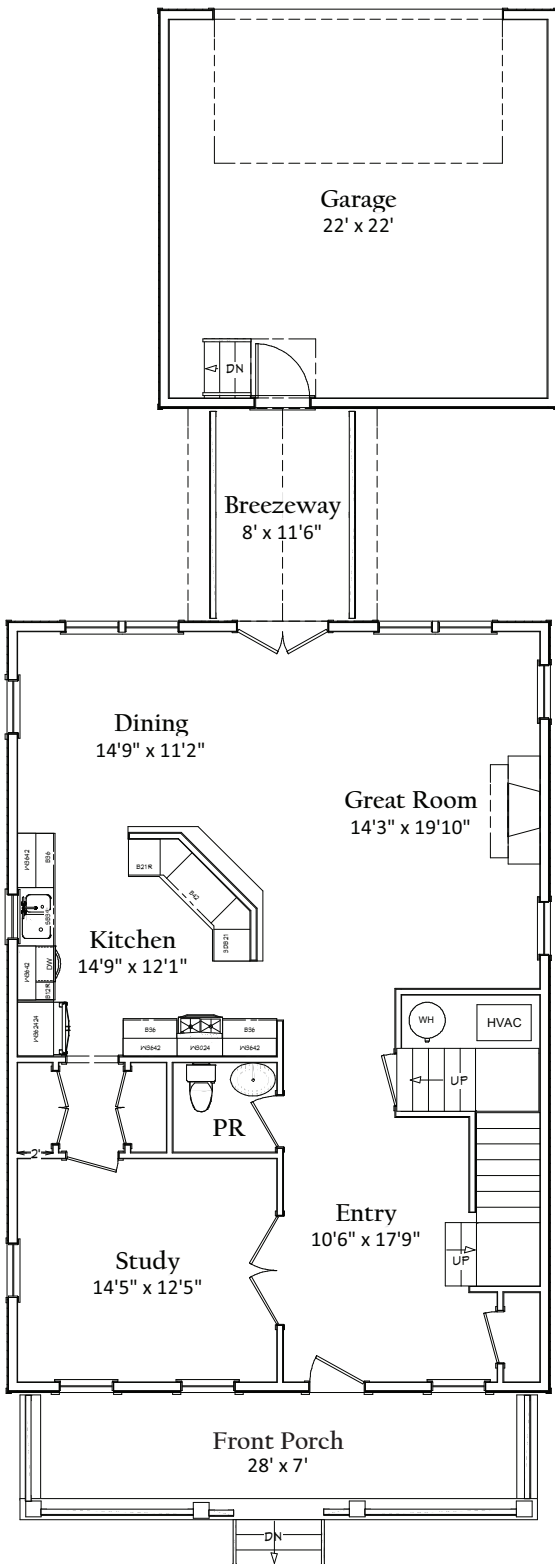

The Kitty Hawk Classic

3 Br+ | 2.5 Ba+ | 2 Car Garage | 2,380 SQ FT+

First Floor

Second Floor

The Kitty Hawk

Classic

COVELL COMMUNITIES

www.CovellCommunities.com