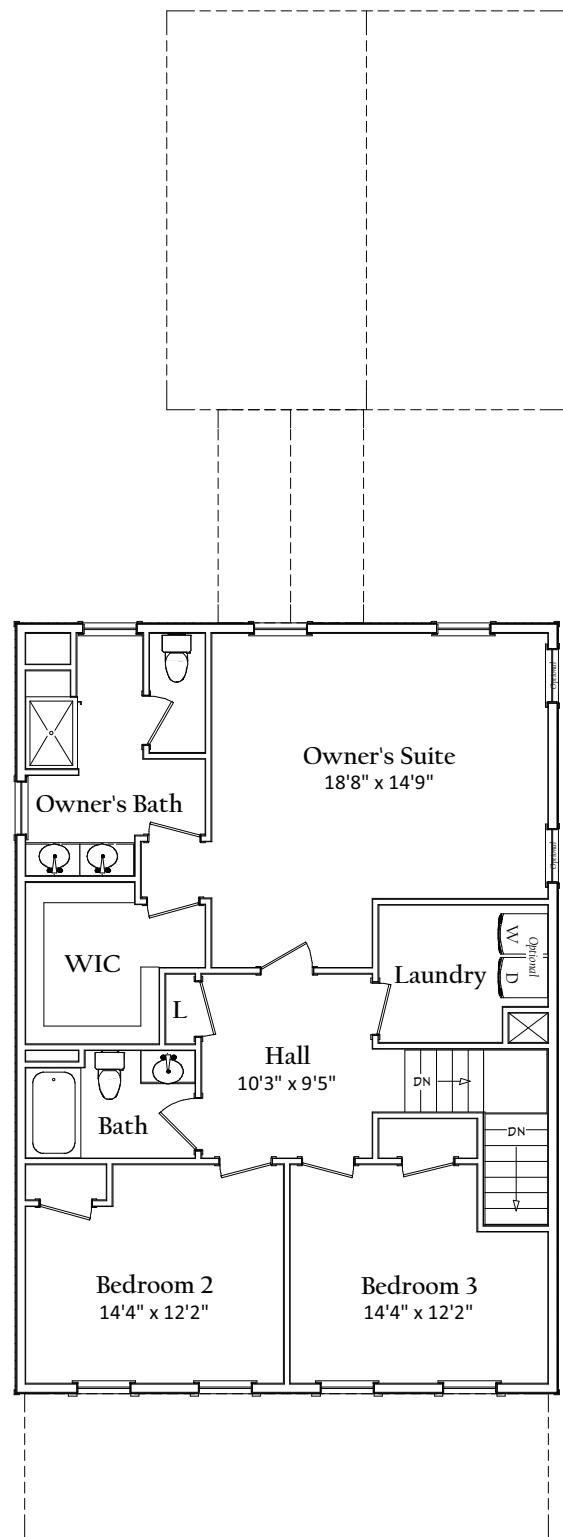

The Kitty Hawk Classic

3 Br+ | 2.5 Ba+ | 2 Car Garage | 2,380 SQ FT+

First Floor

Second Floor

The Kitty Hawk

Classic

COVELL COMMUNITIES

www.CovellCommunities.com