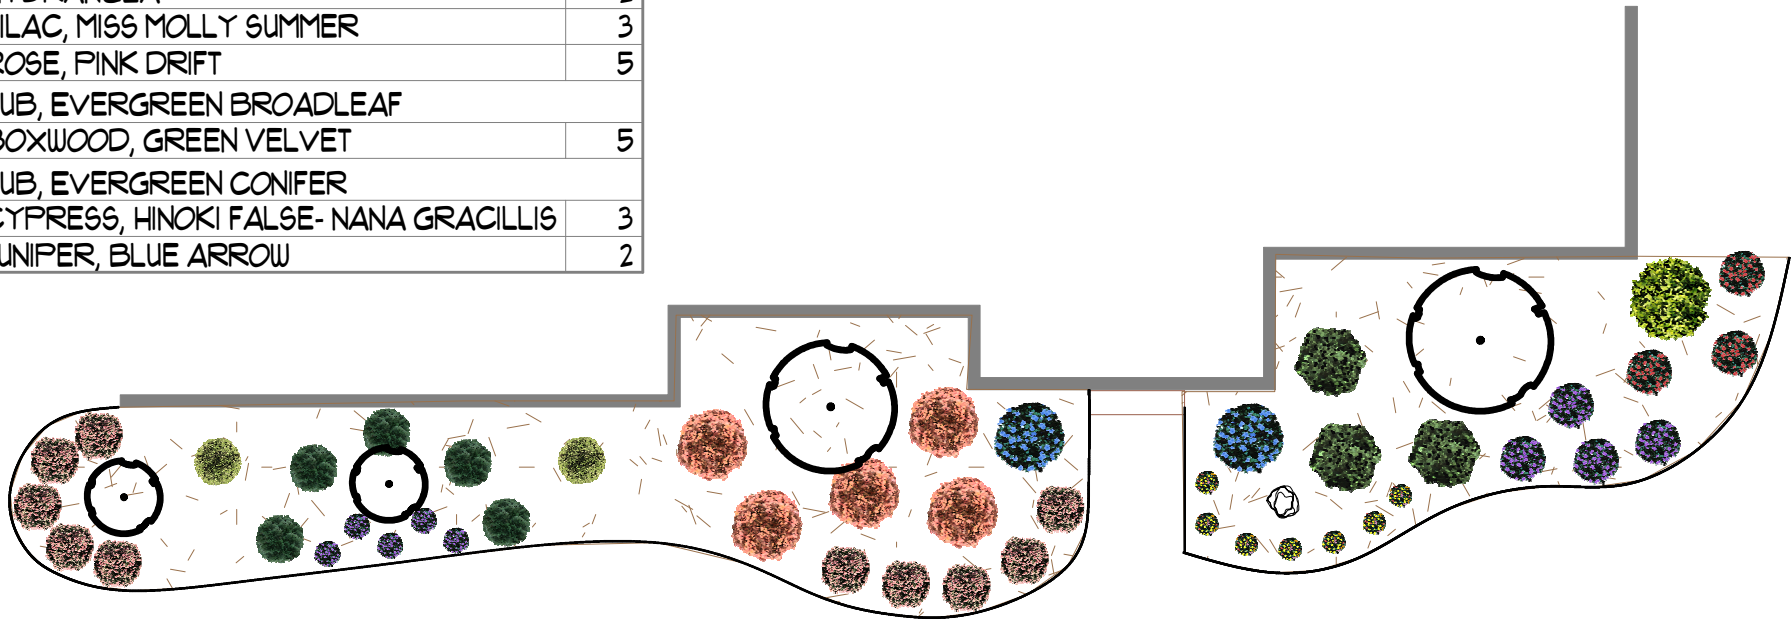

LEGEND

COMMON NAME	QTY
FLOWER, PERENNIAL	
 CONEFLOWER, MIXED	7
 CONEFLOWER, PURPLE	5
 CORAL BELLS, PLUM PUDDING	10
 GRASS, MAIDEN	1
 PHLOX, LAVENDER	4
SHRUB, DECIDUOUS	
 HYDRANGEA	2
 LILAC, MISS MOLLY SUMMER	3
 ROSE, PINK DRIFT	5
SHRUB, EVERGREEN BROADLEAF	
 BOXWOOD, GREEN VELVET	5
SHRUB, EVERGREEN CONIFER	
 CYPRESS, HINOKI FALSE- NANA GRACILLIS	3
 JUNIPER, BLUE ARROW	2

Revision #:

Scale:

Landscape Plan: 1

Landscape Design by: Amber Warstler-Procaro

Date: 9/21/2021

1/8" = 1'

Voll Residence

Warstler Bros. Landscaping, Inc.