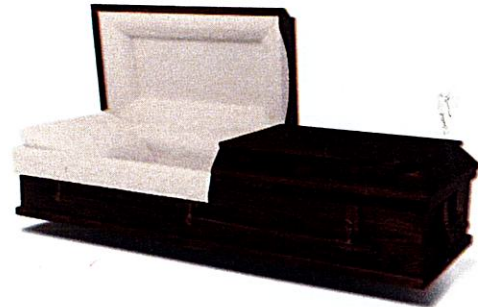

Life Tribute Complete Cremation Package

Premium Package:

- * Includes The Clifton Casket
- * Constructed of Hardwood-Medium
- * Rosetan crepe/lace, features LifeView-Stories panel
- * Choice of memorial urn, many personalized

Total: \$13,555

Standard Package:

- * Includes The Lynx Brown Casket
- * Constructed of Wood Veneer-Medium
- * Rosetan crepe, Tribute panel available
- * Choice of memorial urn, many personalized

Total: \$13,130

Basic Package:

- * Includes The Lyra Brown Casket
- * Constructed of Wood Veneer-Dark
- * Rosetan crepe, Tribute panel available
- * Choice of memorial urn, many personalized

Total: \$12,260

Personalized Memorials: