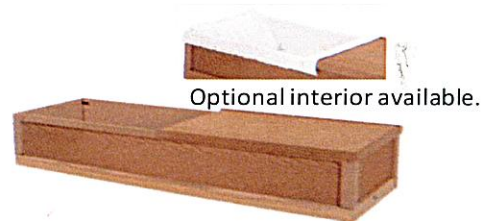

Basic Package:

- Includes The Stratus Alternative Container
- Constructed of Wood Composite-Light
- Minimal ivory crepe mini pillow and mattress
- Choice of memorial urn, many personalized

Total: $8,710