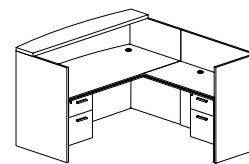

Reception Station: $1960.00

HL169, HL180,
(2) HL107

Other configurations also available.