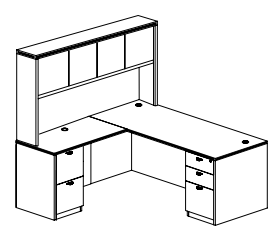

Workstation Shown: $2358.40
HL102, HL196, HL144OH,
(2) HL144LD, HL166, HL175

Available Colors