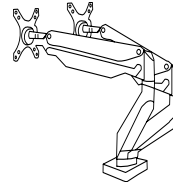

Ext. Corner Worksurface

HLT-2472L/R	72" Fluted	\$423.00
-------------	------------	----------

Worksurface Grommet Covers

HL-GROMMET-S	\$11.00
--------------	---------

Stiffener

HLT-48S	48"	\$29.00/ea
HLT-60S	60"	\$36.00/ea

Screws not included

Single Monitor Arm

HA-MASINGLE	Edge/Grommet Mt.	\$308.00
-------------	------------------	----------

Edge or Grommet mount available

Dual Monitor Arm

HA-MADUAL	Edge/Grommet Mt.	\$528.00
-----------	------------------	----------