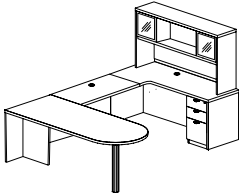

HL181R, HL192, HL144OH,
HL166, HL175

Hutch w/ 4 Silver Frame Glass Doors

Workstation Shown: **\$2707.10**

HL181R, HL192, HL144OH,
(2) HL144SGD, HL166,
HL175

Hutch w/ 2 Silver Frame Glass Doors

Workstation Shown: \$2569.00