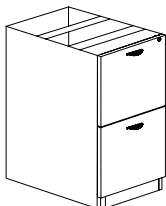

Storage Cabinet w/ Lock

HL-113 29"H x 34.5" x 22.5"D \$590.00

Coming Soon!

Mobile Pedestal (P/B/F)

HL-108 27H x 16 x 22D \$371.00

Wardrobe Cabinet

HL-207 69"H x 24" x 24"D \$1320.00

BBF Ped w/ Lock

HL-166 28"H x 15.5" x 22"D \$520.00

4 Dr. Vertical File - Letter

HL-484 54.25"H x 15.25" x 22.5"D \$1075.00

FF Ped w/ Lock

HL-175 28"H x 15.5" x 22"D \$503.00

2 Dr. Lateral File w/ Lock

HL-112 29"H x 34.5" x 22.5"D \$855.00