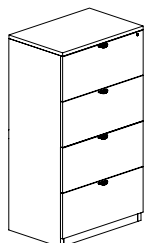

4 Dr. Lateral File w/ Lock

HL-184 54"H x 34.5" x 22.5"D $2246.00