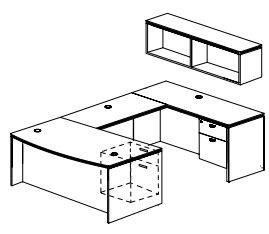

Hutch w/ 4 Silver Frame Glass Doors

Workstation Shown: \$2792.00

HL147, HL170, HL143,
HL144OH, HL166,
(2) HL144SGD

Features

- Stylish reeded edge accents
- Premium-grade laminate finishes
- Durable, 3mm PVC edging
- Multiple sizes of components
- Sturdy, metal assembly connections
- Flared drawer pulls
- Leveling glides, grommets and core removable locks included
- UL GREENGUARD Gold certified
- 10 Year Warranty