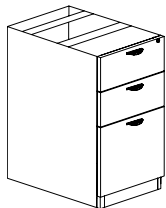

Storage Cabinet w/ Lock

HL-113 29"H x 34.5" x 22.5"D \$590.00

Coming Soon!

Mobile Pedestal (P/B/F)

HL-108 27H x 16 x 22D \$371.00

Wardrobe Cabinet

HL-207 69"H x 24" x 24"D \$1320.00

BBF Ped w/ Lock

HL-166 28"H x 15.5" x 22"D \$520.00

4 Dr. Vertical File - Letter

HL-484 54.25"H x 15.25" x 22.5"D \$1075.00

FF Ped w/ Lock

HL-175 28"H x 15.5" x 22"D \$503.00

2 Dr. Lateral File w/ Lock

HL-112 29"H x 34.5" x 22.5"D \$855.00