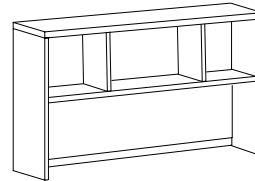

Open Hutch

HL-140OH	66"	$534.00
HL-144OH	71"	$555.00

Wall Mounted Open Hutch

HL-208OH	36"	$368.00

Laminate Doors for Hutch (Set of 2)

HL-208LD	36"	$59.00
HL-140LD	66"	$59.00
HL-144LD	71"	$59.00

Glass Doors for Hutch (Set of 2)

HL-208SGD	36"	$223.00
HL-140SGD	66"	$223.00
HL-144SGD	71"	$223.00