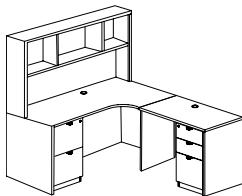

HL181R, HL192, HL144OH,
HL144LD, HL166, HL175,
HL207

Hutch w/ 2 Silver Frame Glass Doors

Workstation Shown: **\$3751.00**

HL181R, HL192, HL144OH,
HL144SGD, HL166, HL175,
HL207

Open Hutch

Workstation Shown: **\$2282.50**