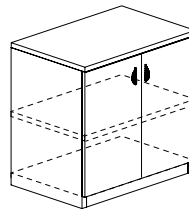

Available Colors

Walnut (WN) Ash Gray (AG)

Top for Full Height Ped

HL-66T 22"D x 15.5" x 1"D \$63.00

Multi Lateral File w/ Lock

HL-114 29"H x 30.5" x 22.5"D \$855.00

BF Ped w/ Lock

HL-107 20"H x 15.5" x 22"D \$371.00