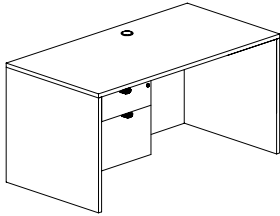

Workstation Shown: **$753.50**
HL104, HL107