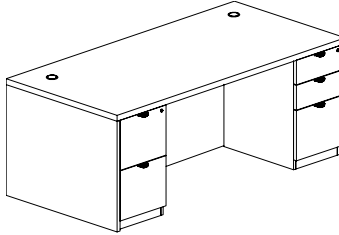

Workstation Shown: **$1463.00**
HL101, HL166, HL175