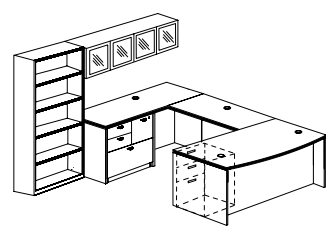

Workstation Shown: $3668.00
HL159, HL170, HL143,
(2) HL208OH, (2) HL208SGD,
HL157, HL114