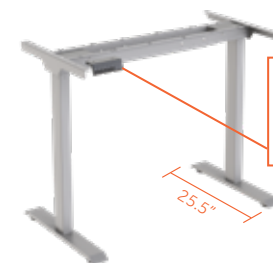

- Dual Motor (2 Leg) or Three-motor system (3 Leg)
- Anti-collision feature
- Ultra silent at 50dB
- Expandable to fit tops from 48" to 72" wide

- Can be modified to fit 42" tops (2 leg)
- 3 programmable presets on handset
- Can be configured in 90°, 120° or 180° angles (3 Leg only)
- Height range 23" to 48"/Weight rated at 275 lbs

2-Leg, 3 Stage Base

HETB-2L3S 2 Leg \$879.00

Available in silver or black
27" footplate standard

3-Leg, 3 Stage Base

HETB-3L3S 3 Leg \$1349.00

Available in silver or black
27" footplate standard

COMING SOON!