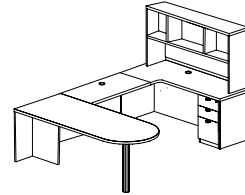

Open Hutch

Workstation Shown: $2346.00

HL147, HL170, HL143,
HL144OH, HL166