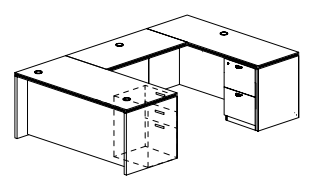

Workstation Shown: $2159.30
HL101, HL197, HL143,
HL166, HL175