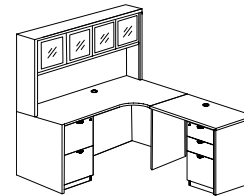

Hutch w/ 4 Silver Frame Glass Doors

Workstation Shown: **$2707.10**

HL181R, HL192, HL144OH,
(2) HL144SGD, HL166,
HL175