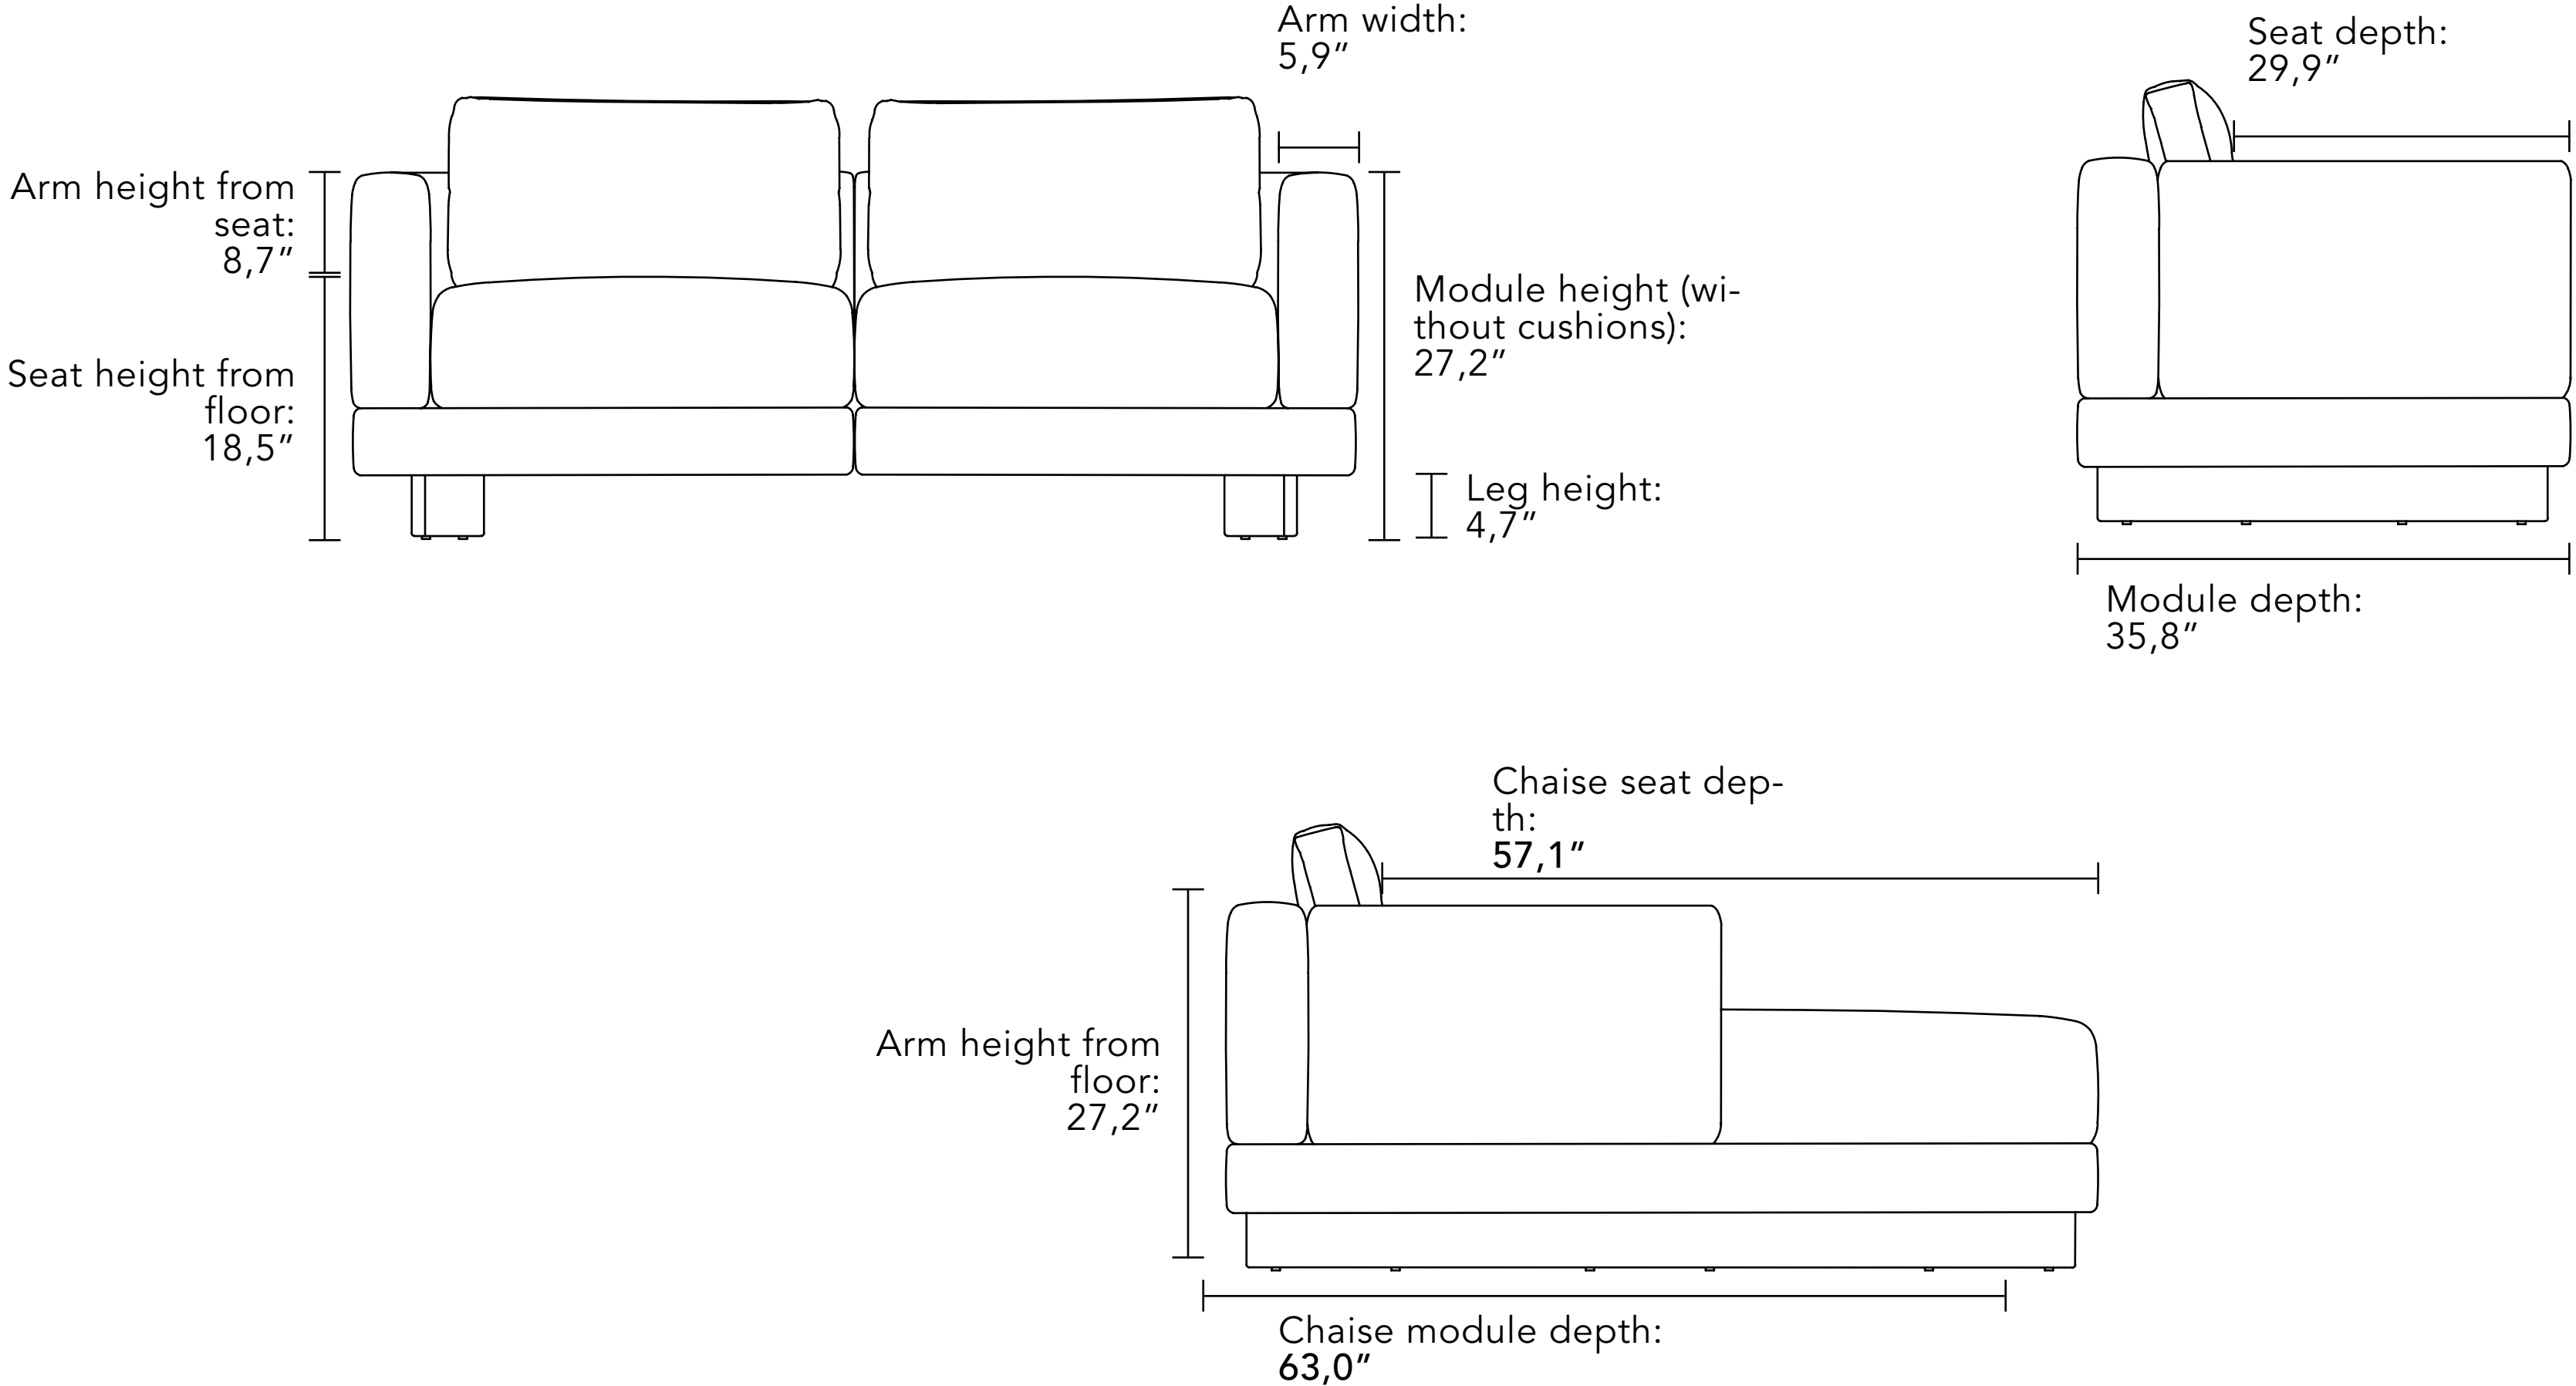

SOFA
VELLO

GENERAL DIMENSIONS

As this is a handcrafted product, variations in the stated dimensions may occur. Bell'Arte reserves the right to make changes to the product without prior notice.