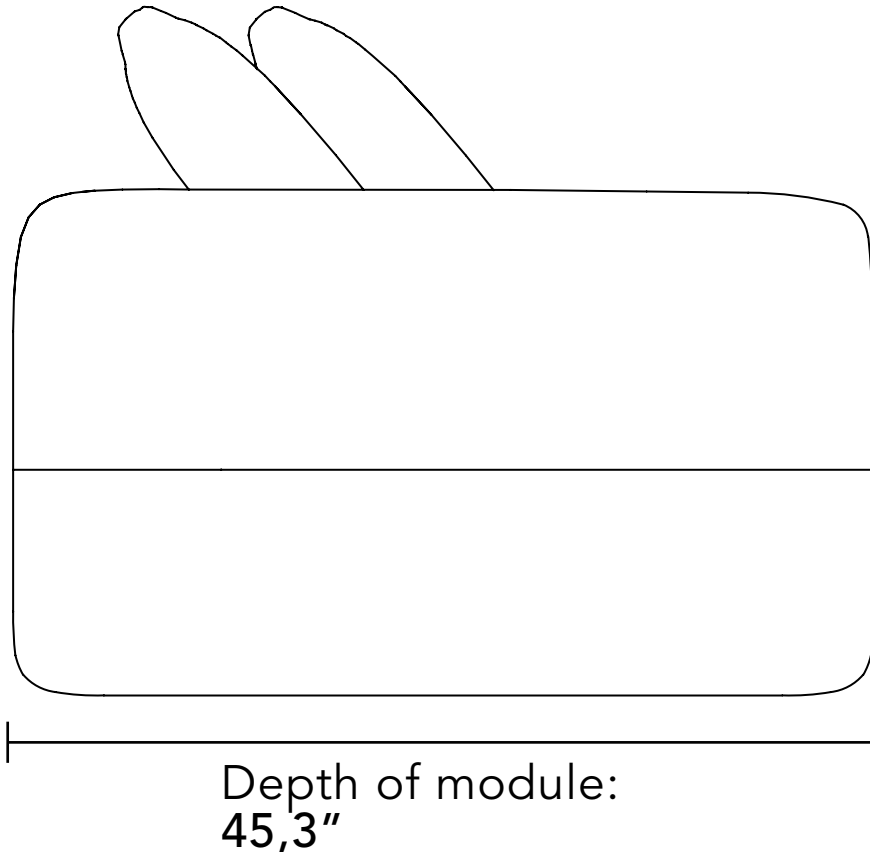

Seat depth	32,3"
Arm height from the seat	9,1"
Arm height from the floor	26,8"
Leg height	0,8"
Arm width	11,8"

**SHIRE**  
SOFA

**AVAILABLE MODULATIONS**

As it is a handcrafted product, variations in the provided measurements may occur. Bell'Arte reserves the right to make modifications to the product without prior notice.

Width 59,1" x Depth 23,6" x Height 20,5"

Width 63,0" x Depth 23,6" x Height 20,5"

Width 66,9" x Depth 23,6" x Height 20,5"

Width 70,9" x Depth 23,6" x Height 20,5"

Width 74,8" x Depth 23,6" x Height 20,5"

Width 78,7" x Depth 23,6" x Height 20,5"

Width 82,7" x Depth 23,6" x Height 20,5"