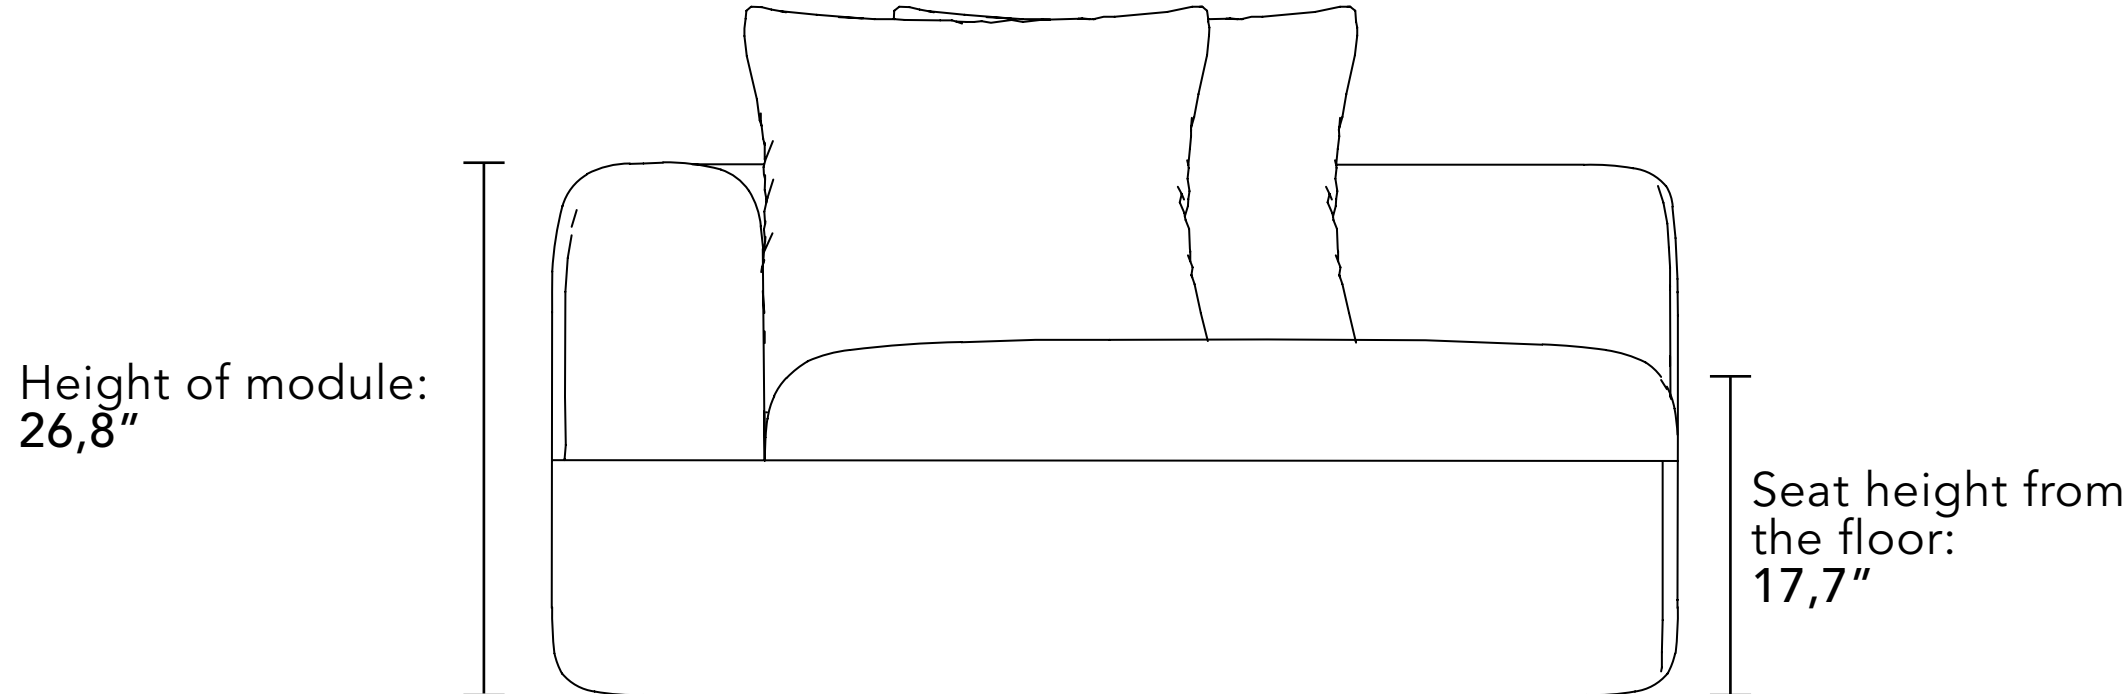

Seat depth	32,3"
Arm height from the seat	9,1"
Arm height from the floor	26,8"
Leg height	0,8"
Arm width	11,8"

**SHIRE**  
SOFA

**AVAILABLE MODULATIONS**

As it is a handcrafted product, variations in the provided measurements may occur. Bell'Arte reserves the right to make modifications to the product without prior notice.

Width 59,1" x Depth 23,6" x Height 20,5"

Width 63,0" x Depth 23,6" x Height 20,5"

Width 66,9" x Depth 23,6" x Height 20,5"

Width 70,9" x Depth 23,6" x Height 20,5"

Width 74,8" x Depth 23,6" x Height 20,5"

Width 78,7" x Depth 23,6" x Height 20,5"

Width 82,7" x Depth 23,6" x Height 20,5"