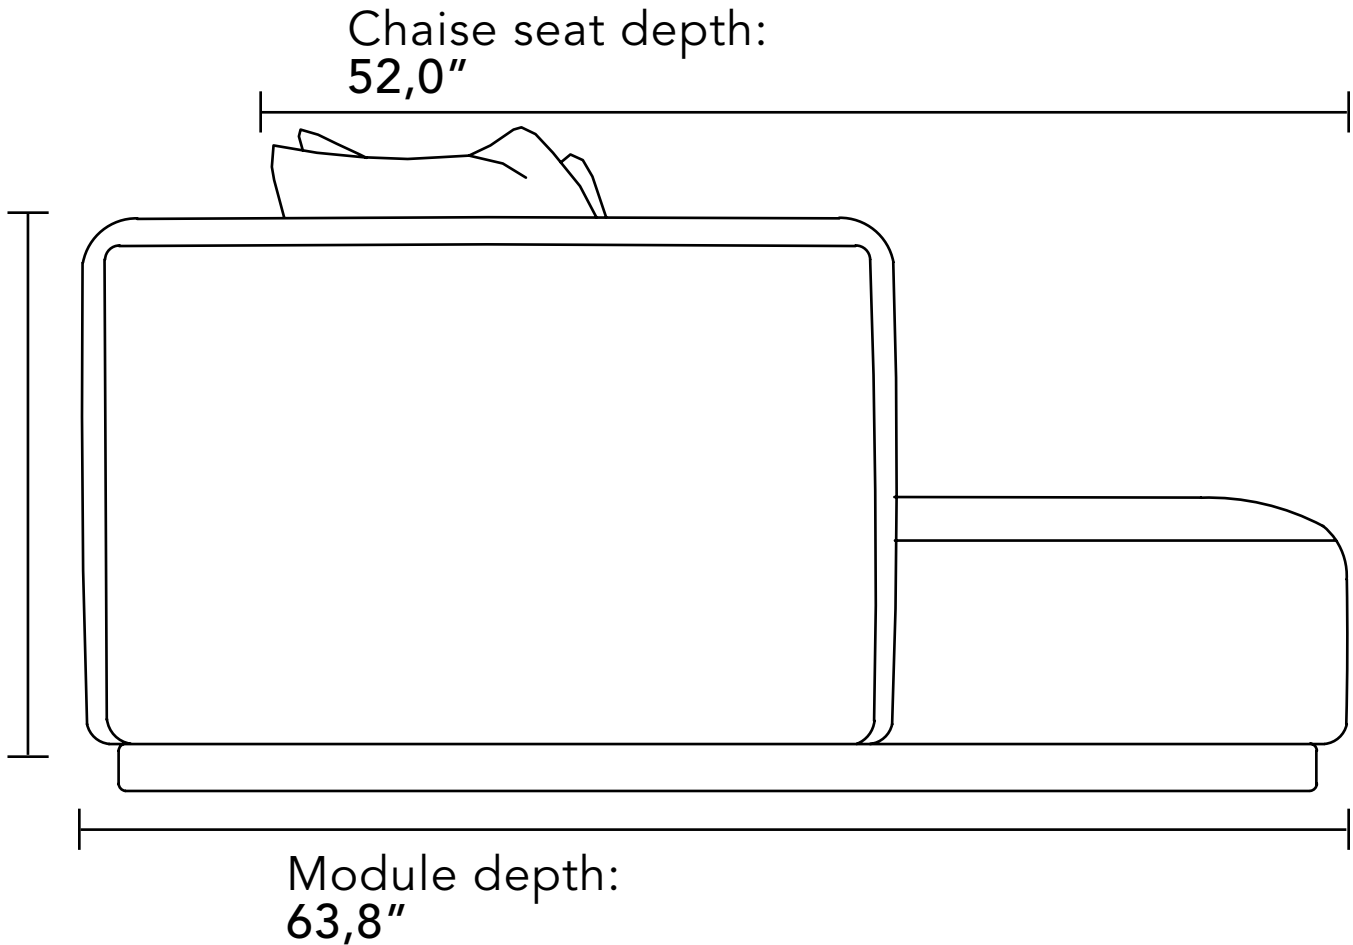

Height of upholstered base and glide	2,4"
Arm width	11,8"

SOFA
REVO

GENERAL DIMENSIONS

As this is a handcrafted product, variations in the stated dimensions may occur. Bell'Arte reserves the right to make changes to the product without prior notice.

Module – 1 Arm 1 Seat

Width 45,3" × Depth 39,8" × Height 29,1"
2 cushions 23,6"×23,6"

Width 49,2" × Depth 39,8" × Height 29,1"
2 cushions 23,6"×23,6"

Width 53,1" × Depth 39,8" × Height 29,1"
2 cushions 23,6"×23,6"

Width 57,1" × Depth 39,8" × Height 29,1"
2 cushions 23,6"×23,6"

Width 61,0" × Depth 39,8" × Height 29,1"
2 cushions 23,6"×23,6"

Width 65,0" × Depth 39,8" × Height 29,1"
2 cushions 23,6"×23,6"

Module – Chaise 1 Arm 1 Seat

Module – Square Corner

Width 40,2" × Depth 40,2" × Height 29,1"
2 cushions 23,6"×23,6"

Modules with top view

S O F A
R E V O

GENERAL DIMENSIONS

As this is a handcrafted product, variations in the stated dimensions may occur. Bell'Arte reserves the right to make changes to the product without prior notice.