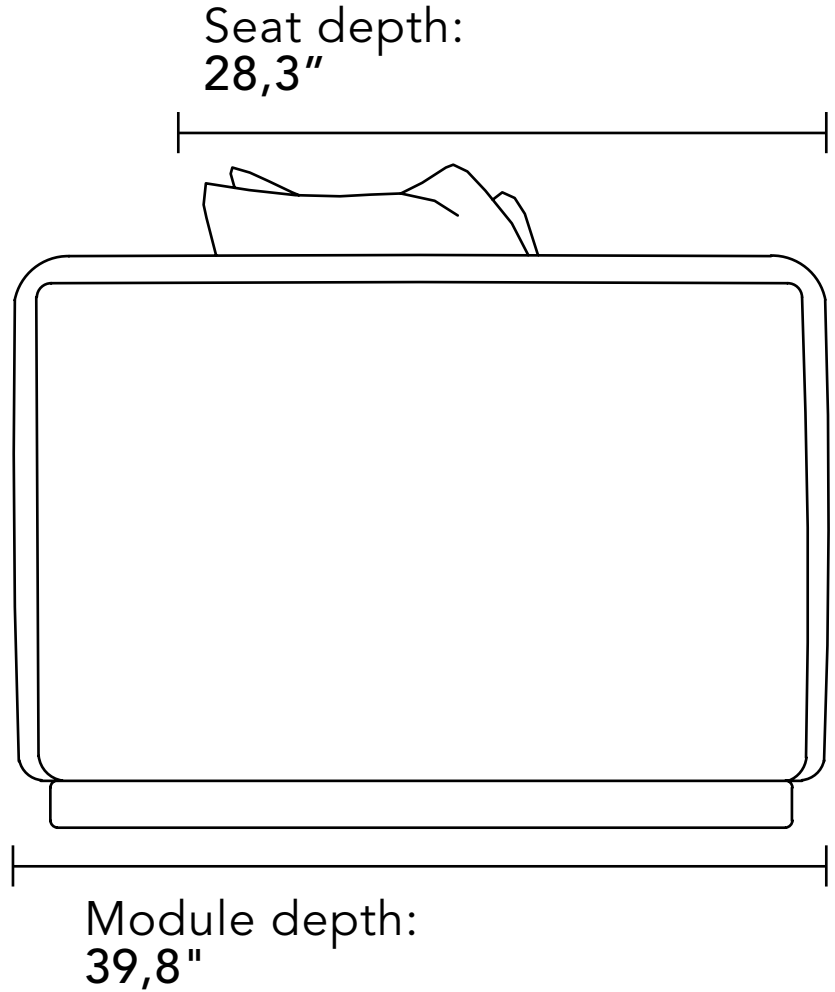

Height of upholstered base and glide	2,4"
Arm width	11,8"

SOFA
REVO

GENERAL DIMENSIONS

As this is a handcrafted product, variations in the stated dimensions may occur. Bell'Arte reserves the right to make changes to the product without prior notice.

Module – 1 Arm 1 Seat

Width 45,3" × Depth 39,8" × Height 29,1"
2 cushions 23,6"×23,6"

Width 49,2" × Depth 39,8" × Height 29,1"
2 cushions 23,6"×23,6"

Width 53,1" × Depth 39,8" × Height 29,1"
2 cushions 23,6"×23,6"

Width 39,4" × Depth 39,8" × Height 29,1"
2 cushions 23,6"×23,6"

Width 43,3" × Depth 39,8" × Height 29,1"
2 cushions 23,6"×23,6"

Width 47,2" × Depth 39,8" × Height 29,1"
2 cushions 23,6"×23,6"

Width 51,2" × Depth 39,8" × Height 29,1"
2 cushions 23,6"×23,6"

Module – Square Corner

Width 40,2" × Depth 40,2" × Height 29,1"
2 cushions 23,6"×23,6"

Modules with top view

S O F A
R E V O

GENERAL DIMENSIONS

As this is a handcrafted product, variations in the stated dimensions may occur. Bell'Arte reserves the right to make changes to the product without prior notice.