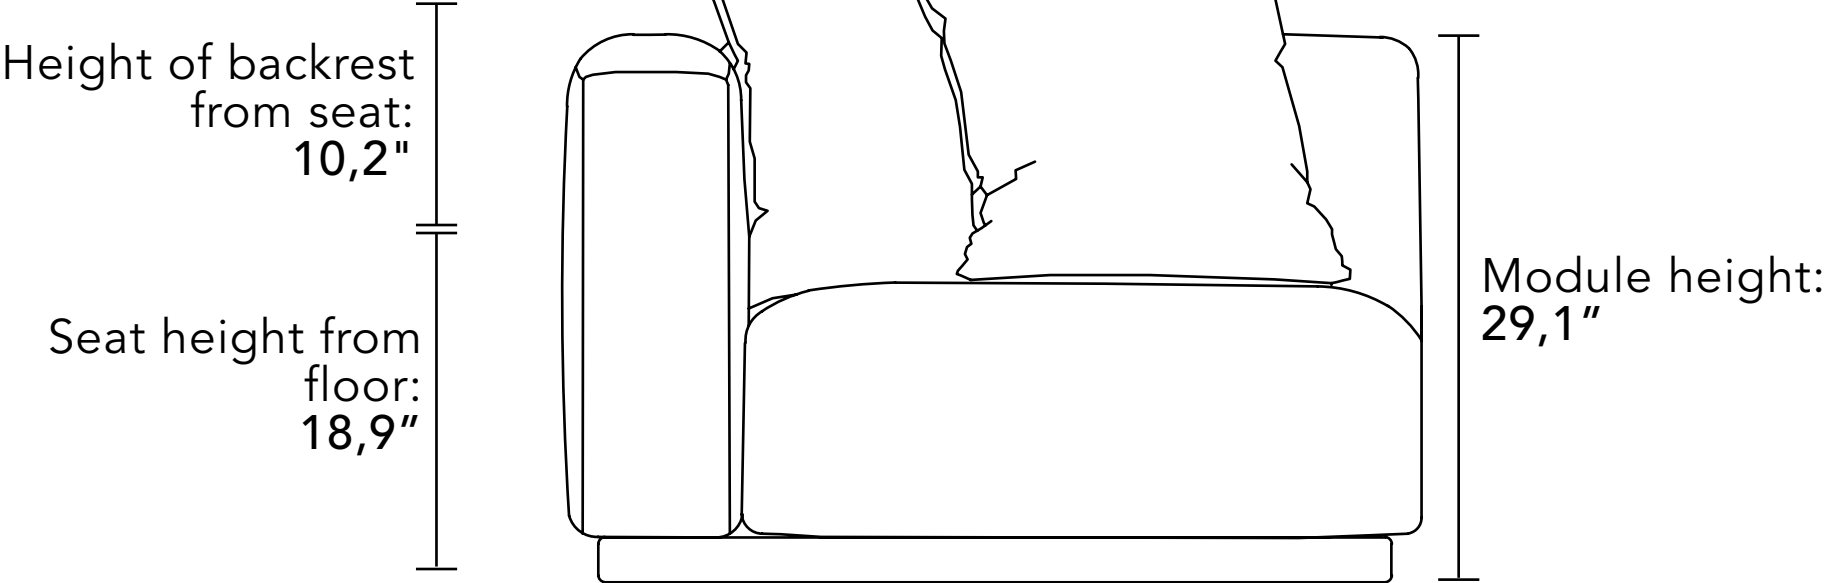

Height of upholstered base and glide	2,4"
Arm width	11,8"

SOFA
REVO

GENERAL DIMENSIONS

As this is a handcrafted product, variations in the stated dimensions may occur. Bell'Arte reserves the right to make changes to the product without prior notice.

Module – 1 Arm 1 Seat

Width 45,3" × Depth 39,8" × Height 29,1"
2 cushions 23,6"×23,6"

Width 49,2" × Depth 39,8" × Height 29,1"
2 cushions 23,6"×23,6"

Width 53,1" × Depth 39,8" × Height 29,1"
2 cushions 23,6"×23,6"

Width 61,0" × Depth 63,8" × Height 29,1"
2 cushions 23,6"×23,6"

Width 65,0" × Depth 63,8" × Height 29,1"
2 cushions 23,6"×23,6"

Module – No Arm 1 Seat

Width 35,4" × Depth 39,8" × Height 29,1"
2 cushions 23,6"×23,6"

Module – Square Corner

Width 40,2" × Depth 40,2" × Height 29,1"
2 cushions 23,6"×23,6"

Modules with top view

S O F A
R E V O

GENERAL DIMENSIONS

As this is a handcrafted product, variations in the stated dimensions may occur. Bell'Arte reserves the right to make changes to the product without prior notice.