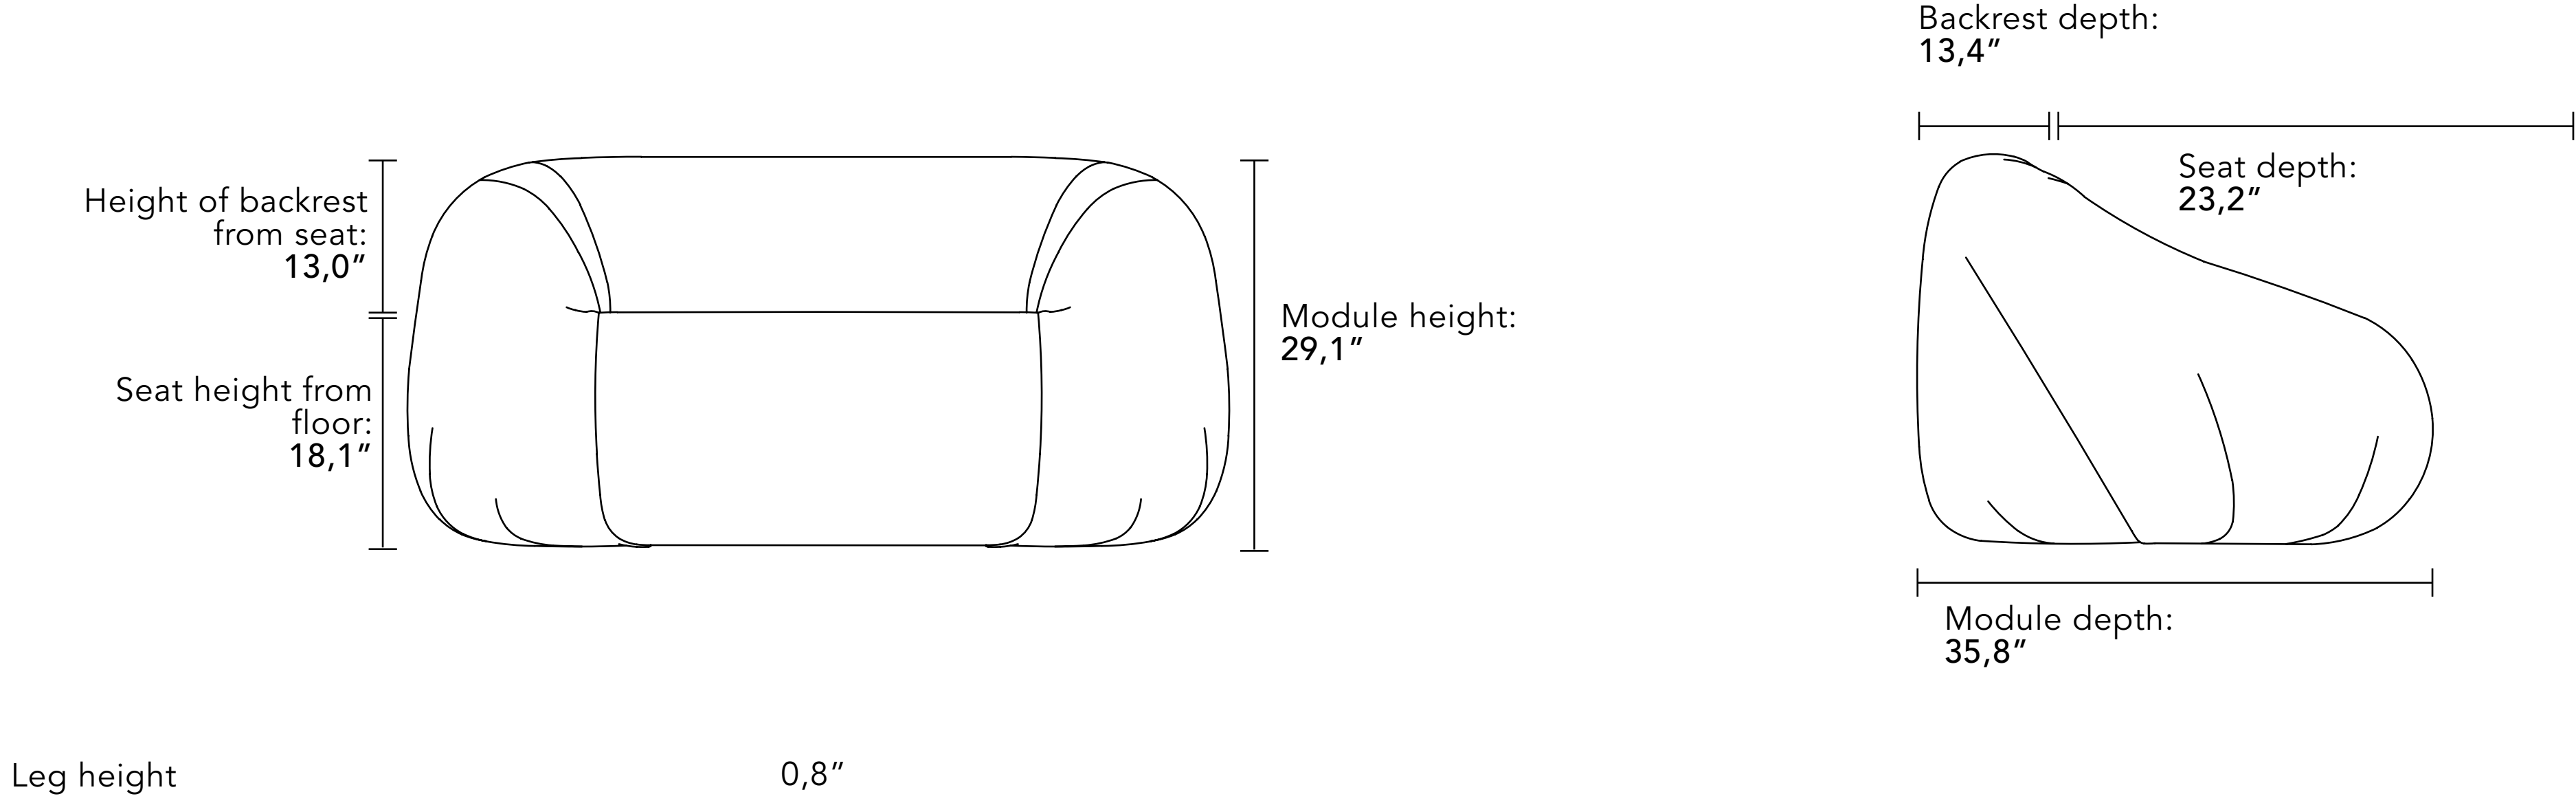

SOFA
GLOOP

GENERAL DIMENSIONS

As this is a handcrafted product, variations in the stated dimensions may occur. Bell'Arte reserves the right to make changes to the product without prior notice.