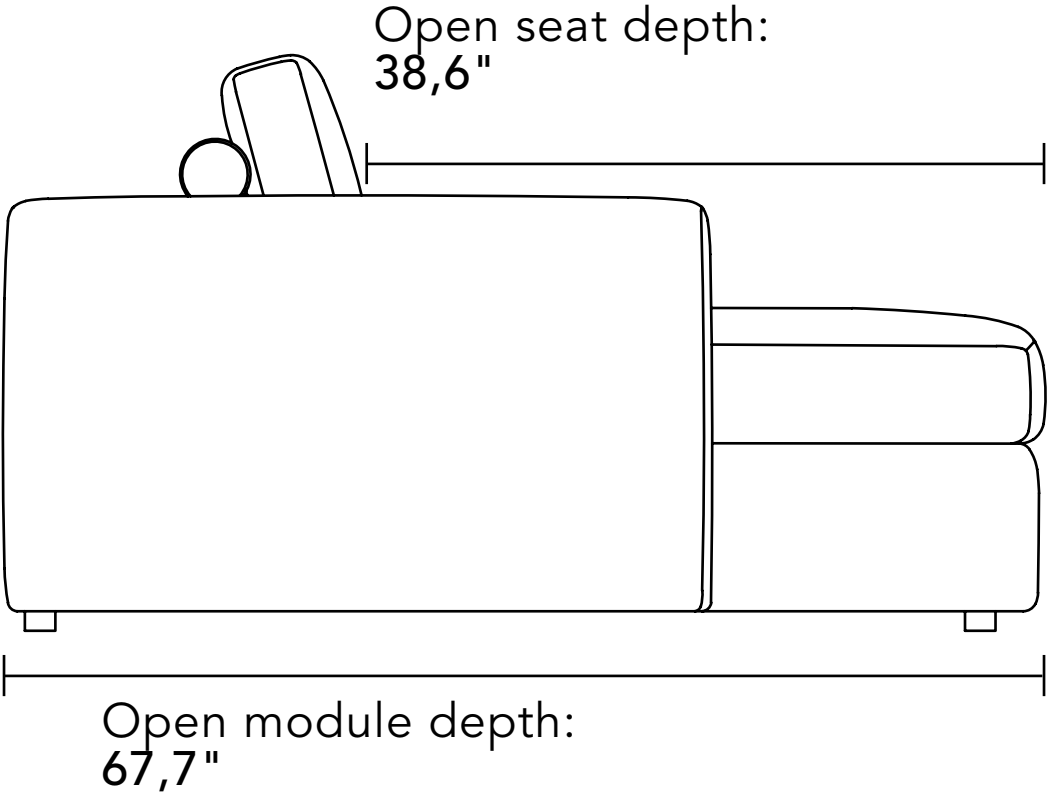

Module height with cushion over roll	44,9"
Arm width	8,2"
Arm height from seat	7,9"
Seat height from the floor	16,9"

S O F A  
B O N A R O

GENERAL DIMENSIONS

As this is a handcrafted product, variations in the stated dimensions may occur. Bell'Arte reserves the right to make changes to the product without prior notice.

Module – 1 Arm 1 Seat

Width 39.8" x Depth 45.7" x Height 44.9"
Width 43.7" x Depth 45.7" x Height 44.9"
Width 47.6" x Depth 45.7" x Height 44.9"
Width 51.6" x Depth 45.7" x Height 44.9"
Width 55.5" x Depth 45.7" x Height 44.9"

Module – Chaise 1 Arm 1 Seat

Width 39,4" x Depth 68,9" x Height 44,9"
Width 43,3" x Depth 68,9" x Height 44,9"
Width 47,2" x Depth 68,9" x Height 44,9"
Width 51,2" x Depth 68,9" x Height 44,9"
Width 55,1" x Depth 68,9" x Height 44,9"