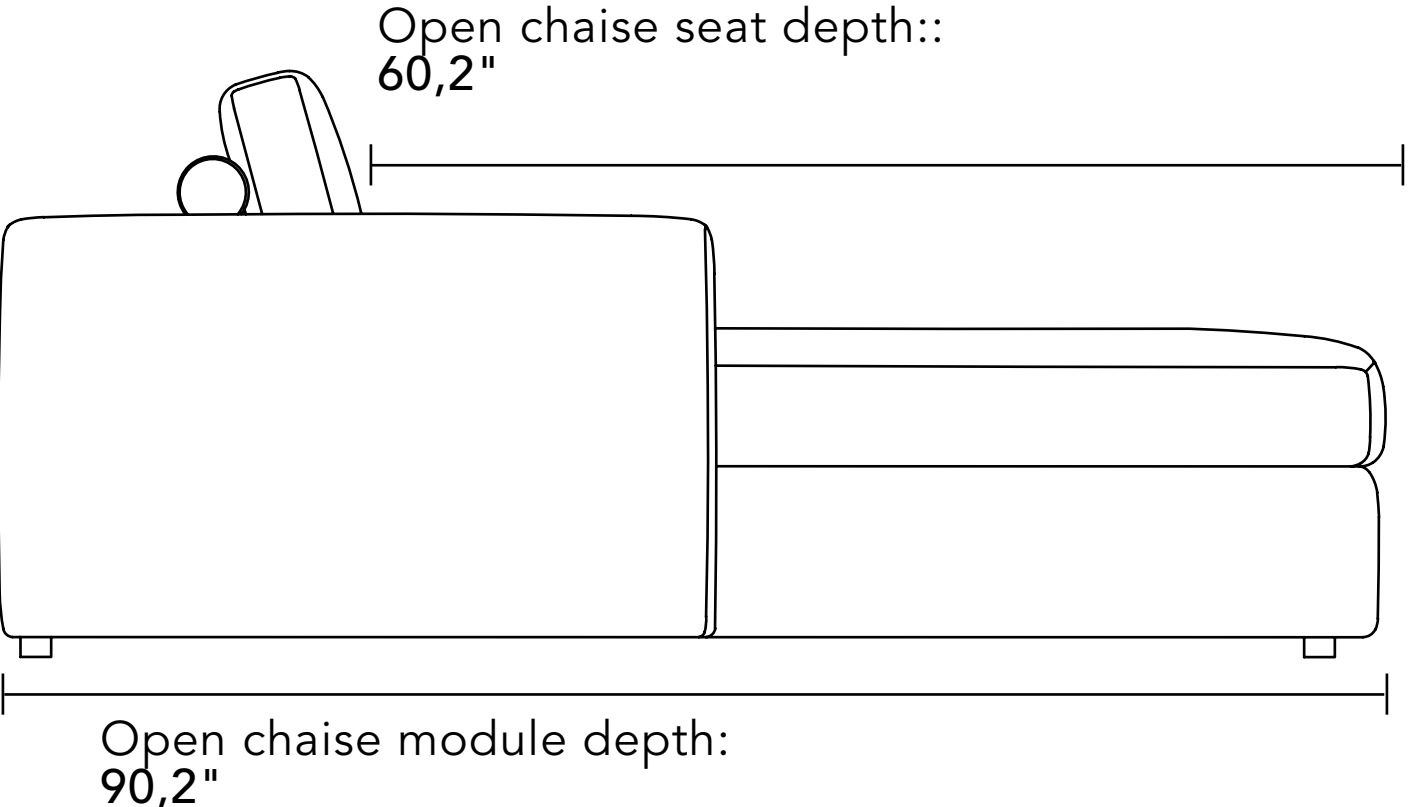

Module height with cushion over roll	44,9"
Arm width	8,2"
Arm height from seat	7,9"
Seat height from the floor	16,9"

S O F A  
B O N A R O

GENERAL DIMENSIONS

As this is a handcrafted product, variations in the stated dimensions may occur. Bell'Arte reserves the right to make changes to the product without prior notice.

Module – 1 Arm 1 Seat

Width 39.8" x Depth 45.7" x Height 44.9"
Width 43.7" x Depth 45.7" x Height 44.9"
Width 47.6" x Depth 45.7" x Height 44.9"
Width 51.6" x Depth 45.7" x Height 44.9"
Width 55.5" x Depth 45.7" x Height 44.9"