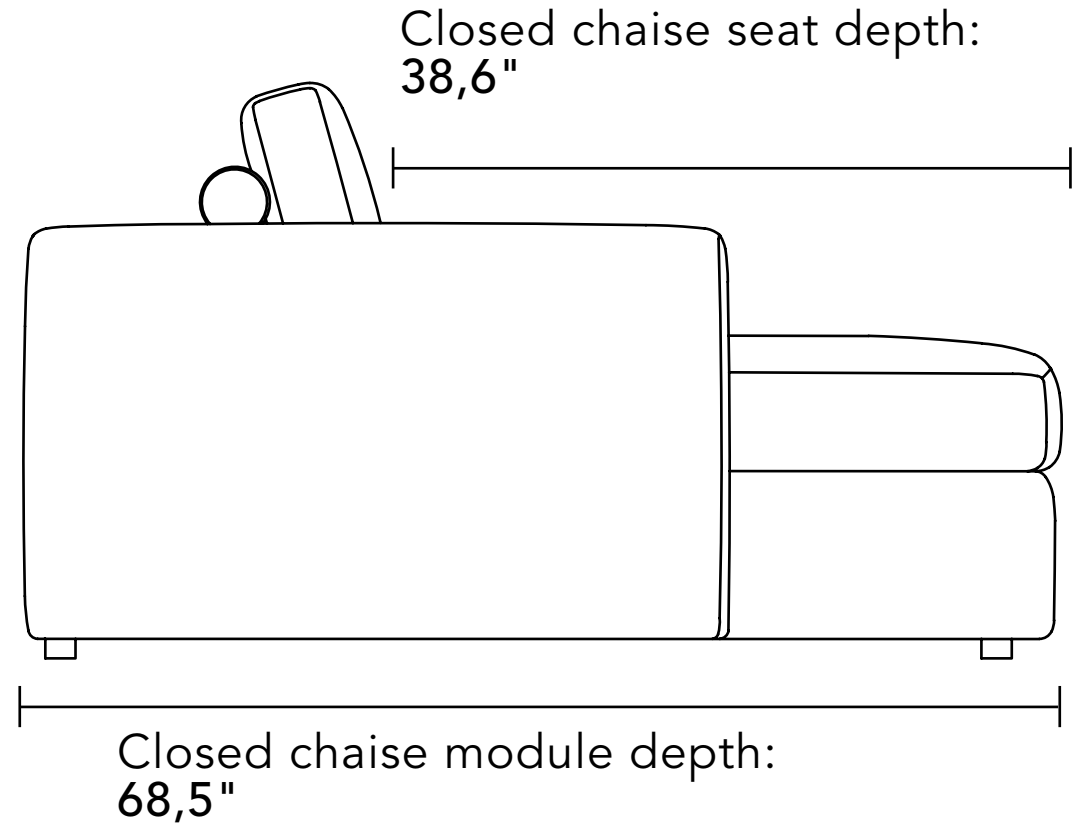

Module height with cushion over roll	44,9"
Arm width	8,2"
Arm height from seat	7,9"
Seat height from the floor	16,9"

S O F A  
B O N A R O

GENERAL DIMENSIONS

As this is a handcrafted product, variations in the stated dimensions may occur. Bell'Arte reserves the right to make changes to the product without prior notice.

Module – 1 Arm 1 Seat

Width 39.8" x Depth 45.7" x Height 44.9"
Width 43.7" x Depth 45.7" x Height 44.9"
Width 47.6" x Depth 45.7" x Height 44.9"
Width 51.6" x Depth 45.7" x Height 44.9"
Width 55.5" x Depth 45.7" x Height 44.9"

Module – Chaise 1 Arm 1 Seat

Width 39,4" x Depth 68,9" x Height 44,9"
Width 43,3" x Depth 68,9" x Height 44,9"
Width 47,2" x Depth 68,9" x Height 44,9"
Width 51,2" x Depth 68,9" x Height 44,9"
Width 55,1" x Depth 68,9" x Height 44,9"