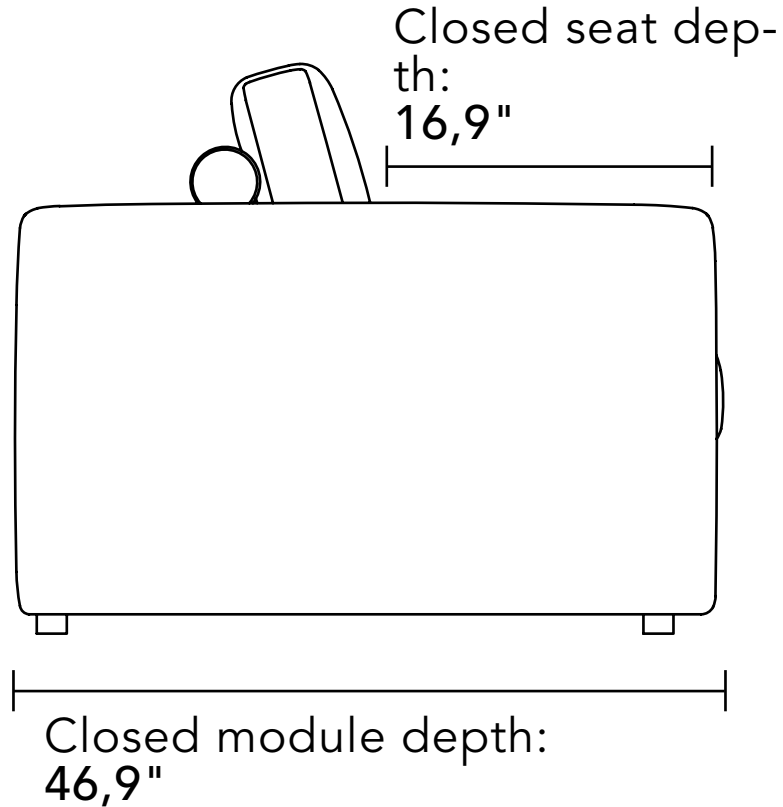

Module height with cushion over roll	44,9"
Arm width	8,2"
Arm height from seat	7,9"
Seat height from the floor	16,9"

S O F A  
B O N A R O

GENERAL DIMENSIONS

As this is a handcrafted product, variations in the stated dimensions may occur. Bell'Arte reserves the right to make changes to the product without prior notice.

Module – 1 Arm 1 Seat

Width 39.8" x Depth 45.7" x Height 44.9"
Width 43.7" x Depth 45.7" x Height 44.9"
Width 47.6" x Depth 45.7" x Height 44.9"
Width 51.6" x Depth 45.7" x Height 44.9"
Width 55.5" x Depth 45.7" x Height 44.9"

Module – No Arms 1 Seat

Width 31,5" x Depth 46,9" x Height 44,9"
Width 35,4" x Depth 46,9" x Height 44,9"
Width 39,4" x Depth 46,9" x Height 44,9"
Width 43,3" x Depth 46,9" x Height 44,9"
Width 47,2" x Depth 46,9" x Height 44,9"

Module – Chaise 1 Arm 1 Seat

Width 39,4" x Depth 68,9" x Height 44,9"
Width 43,3" x Depth 68,9" x Height 44,9"
Width 47,2" x Depth 68,9" x Height 44,9"
Width 51,2" x Depth 68,9" x Height 44,9"
Width 55,1" x Depth 68,9" x Height 44,9"