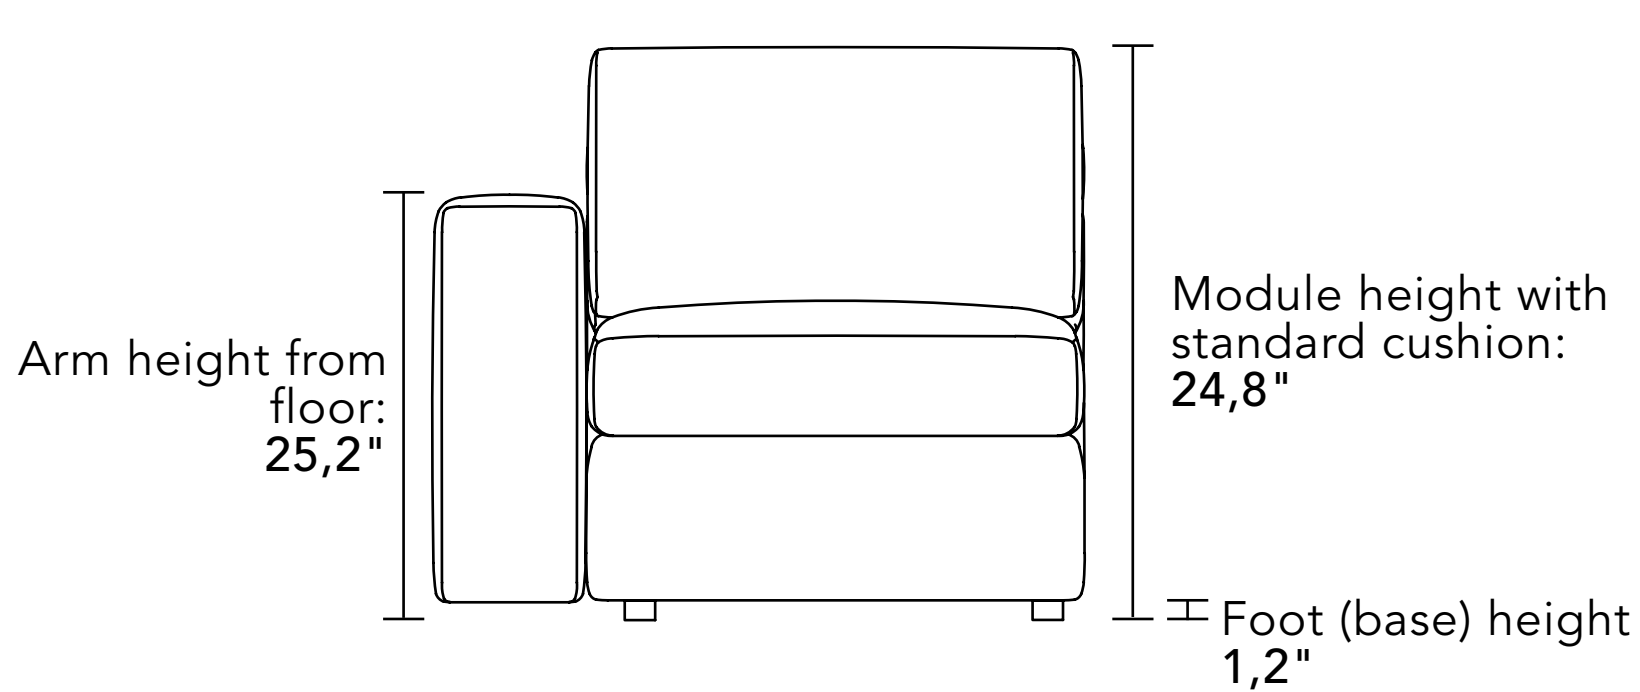

Module height with cushion over roll	44,9"
Arm width	8,2"
Arm height from seat	7,9"
Seat height from the floor	16,9"

S O F A  
B O N A R O

GENERAL DIMENSIONS

As this is a handcrafted product, variations in the stated dimensions may occur. Bell'Arte reserves the right to make changes to the product without prior notice.

Module – 1 Arm 1 Seat

Width 39.8" x Depth 45.7" x Height 44.9"
Width 43.7" x Depth 45.7" x Height 44.9"
Width 47.6" x Depth 45.7" x Height 44.9"
Width 51.6" x Depth 45.7" x Height 44.9"
Width 55.5" x Depth 45.7" x Height 44.9"

Module – No Arms 1 Seat

Width 31,5" x Depth 46,9" x Height 44,9"
Width 35,4" x Depth 46,9" x Height 44,9"
Width 39,4" x Depth 46,9" x Height 44,9"
Width 43,3" x Depth 46,9" x Height 44,9"
Width 47,2" x Depth 46,9" x Height 44,9"

Arms, seats, backrests, and feet.

**Feet:**

Solid wood; height 1.18"

6363

ASSEMBLE WITH THE  
Creator **MOD**

CHECK THIS PRODUCT  
ON THE **SITE**