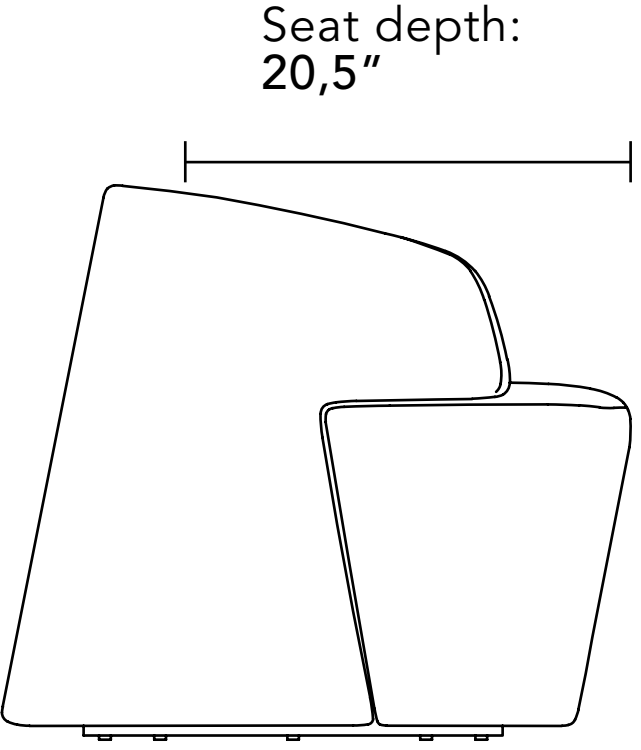

Leg height	0,03m
Arm width	0,12m

SOFA  
ARQUÉ

GENERAL DIMENSIONS

As this is a handcrafted product, variations in the stated dimensions may occur. Bell'Arte reserves the right to make changes to the product without prior notice.

Module – Swivel Armchair

Width 27,6" × Depth 32,3" × Height 28,7"

Module – 2 Arms 1 Seat

Width 64,2" × Depth 33,1" × Height 28,7"

Width 72,0" × Depth 33,1" × Height 28,7"

Width 79,9" × Depth 33,1" × Height 28,7"

Width 87,8" × Depth 33,1" × Height 28,7"

Width 95,7" × Depth 33,1" × Height 28,7"

Width 103,5" × Depth 33,1" × Height 28,7"

Width 111,4" × Depth 33,1" × Height 28,7"

Width 119,3" × Depth 33,1" × Height 28,7"

Width 127,2" × Depth 33,1" × Height 28,7"

Width 135,0" × Depth 33,1" × Height 28,7"

Module – Puff

Width 20,5" × Depth 20,9" × Height 17,3"

Modules with top view