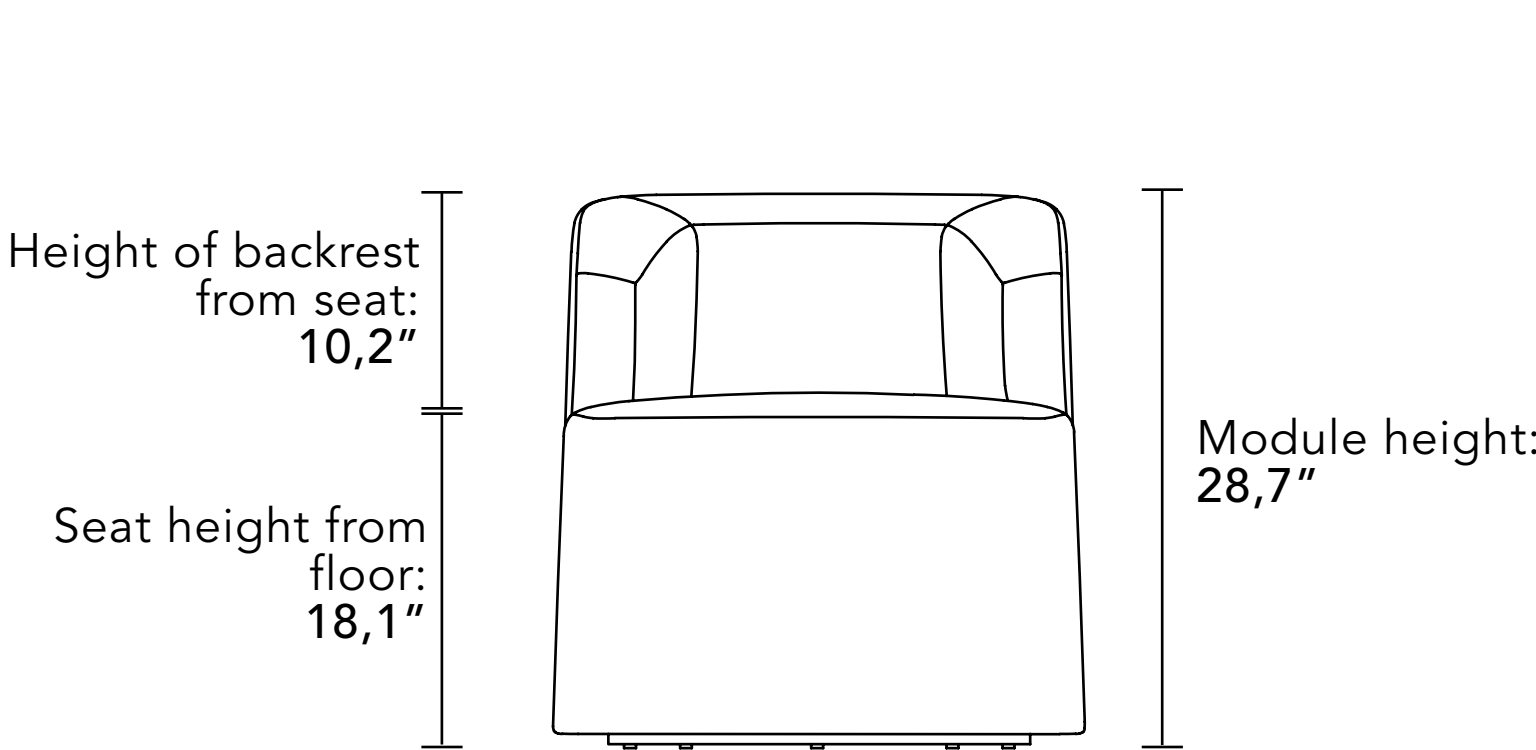

Leg height	0,03m
Arm width	0,12m

SOFA  
ARQUÉ

GENERAL DIMENSIONS

As this is a handcrafted product, variations in the stated dimensions may occur. Bell'Arte reserves the right to make changes to the product without prior notice.

Module – Swivel Armchair

Width 27,6" × Depth 32,3" × Height 28,7"

Module – 2 Arms 1 Seat

Width 64,2" × Depth 33,1" × Height 28,7"

Width 72,0" × Depth 33,1" × Height 28,7"

Width 79,9" × Depth 33,1" × Height 28,7"

Width 87,8" × Depth 33,1" × Height 28,7"

Width 95,7" × Depth 33,1" × Height 28,7"

Width 103,5" × Depth 33,1" × Height 28,7"

Width 111,4" × Depth 33,1" × Height 28,7"

Width 119,3" × Depth 33,1" × Height 28,7"

Width 127,2" × Depth 33,1" × Height 28,7"

Width 135,0" × Depth 33,1" × Height 28,7"

Module – Puff

Width 20,5" × Depth 20,9" × Height 17,3"

Modules with top view