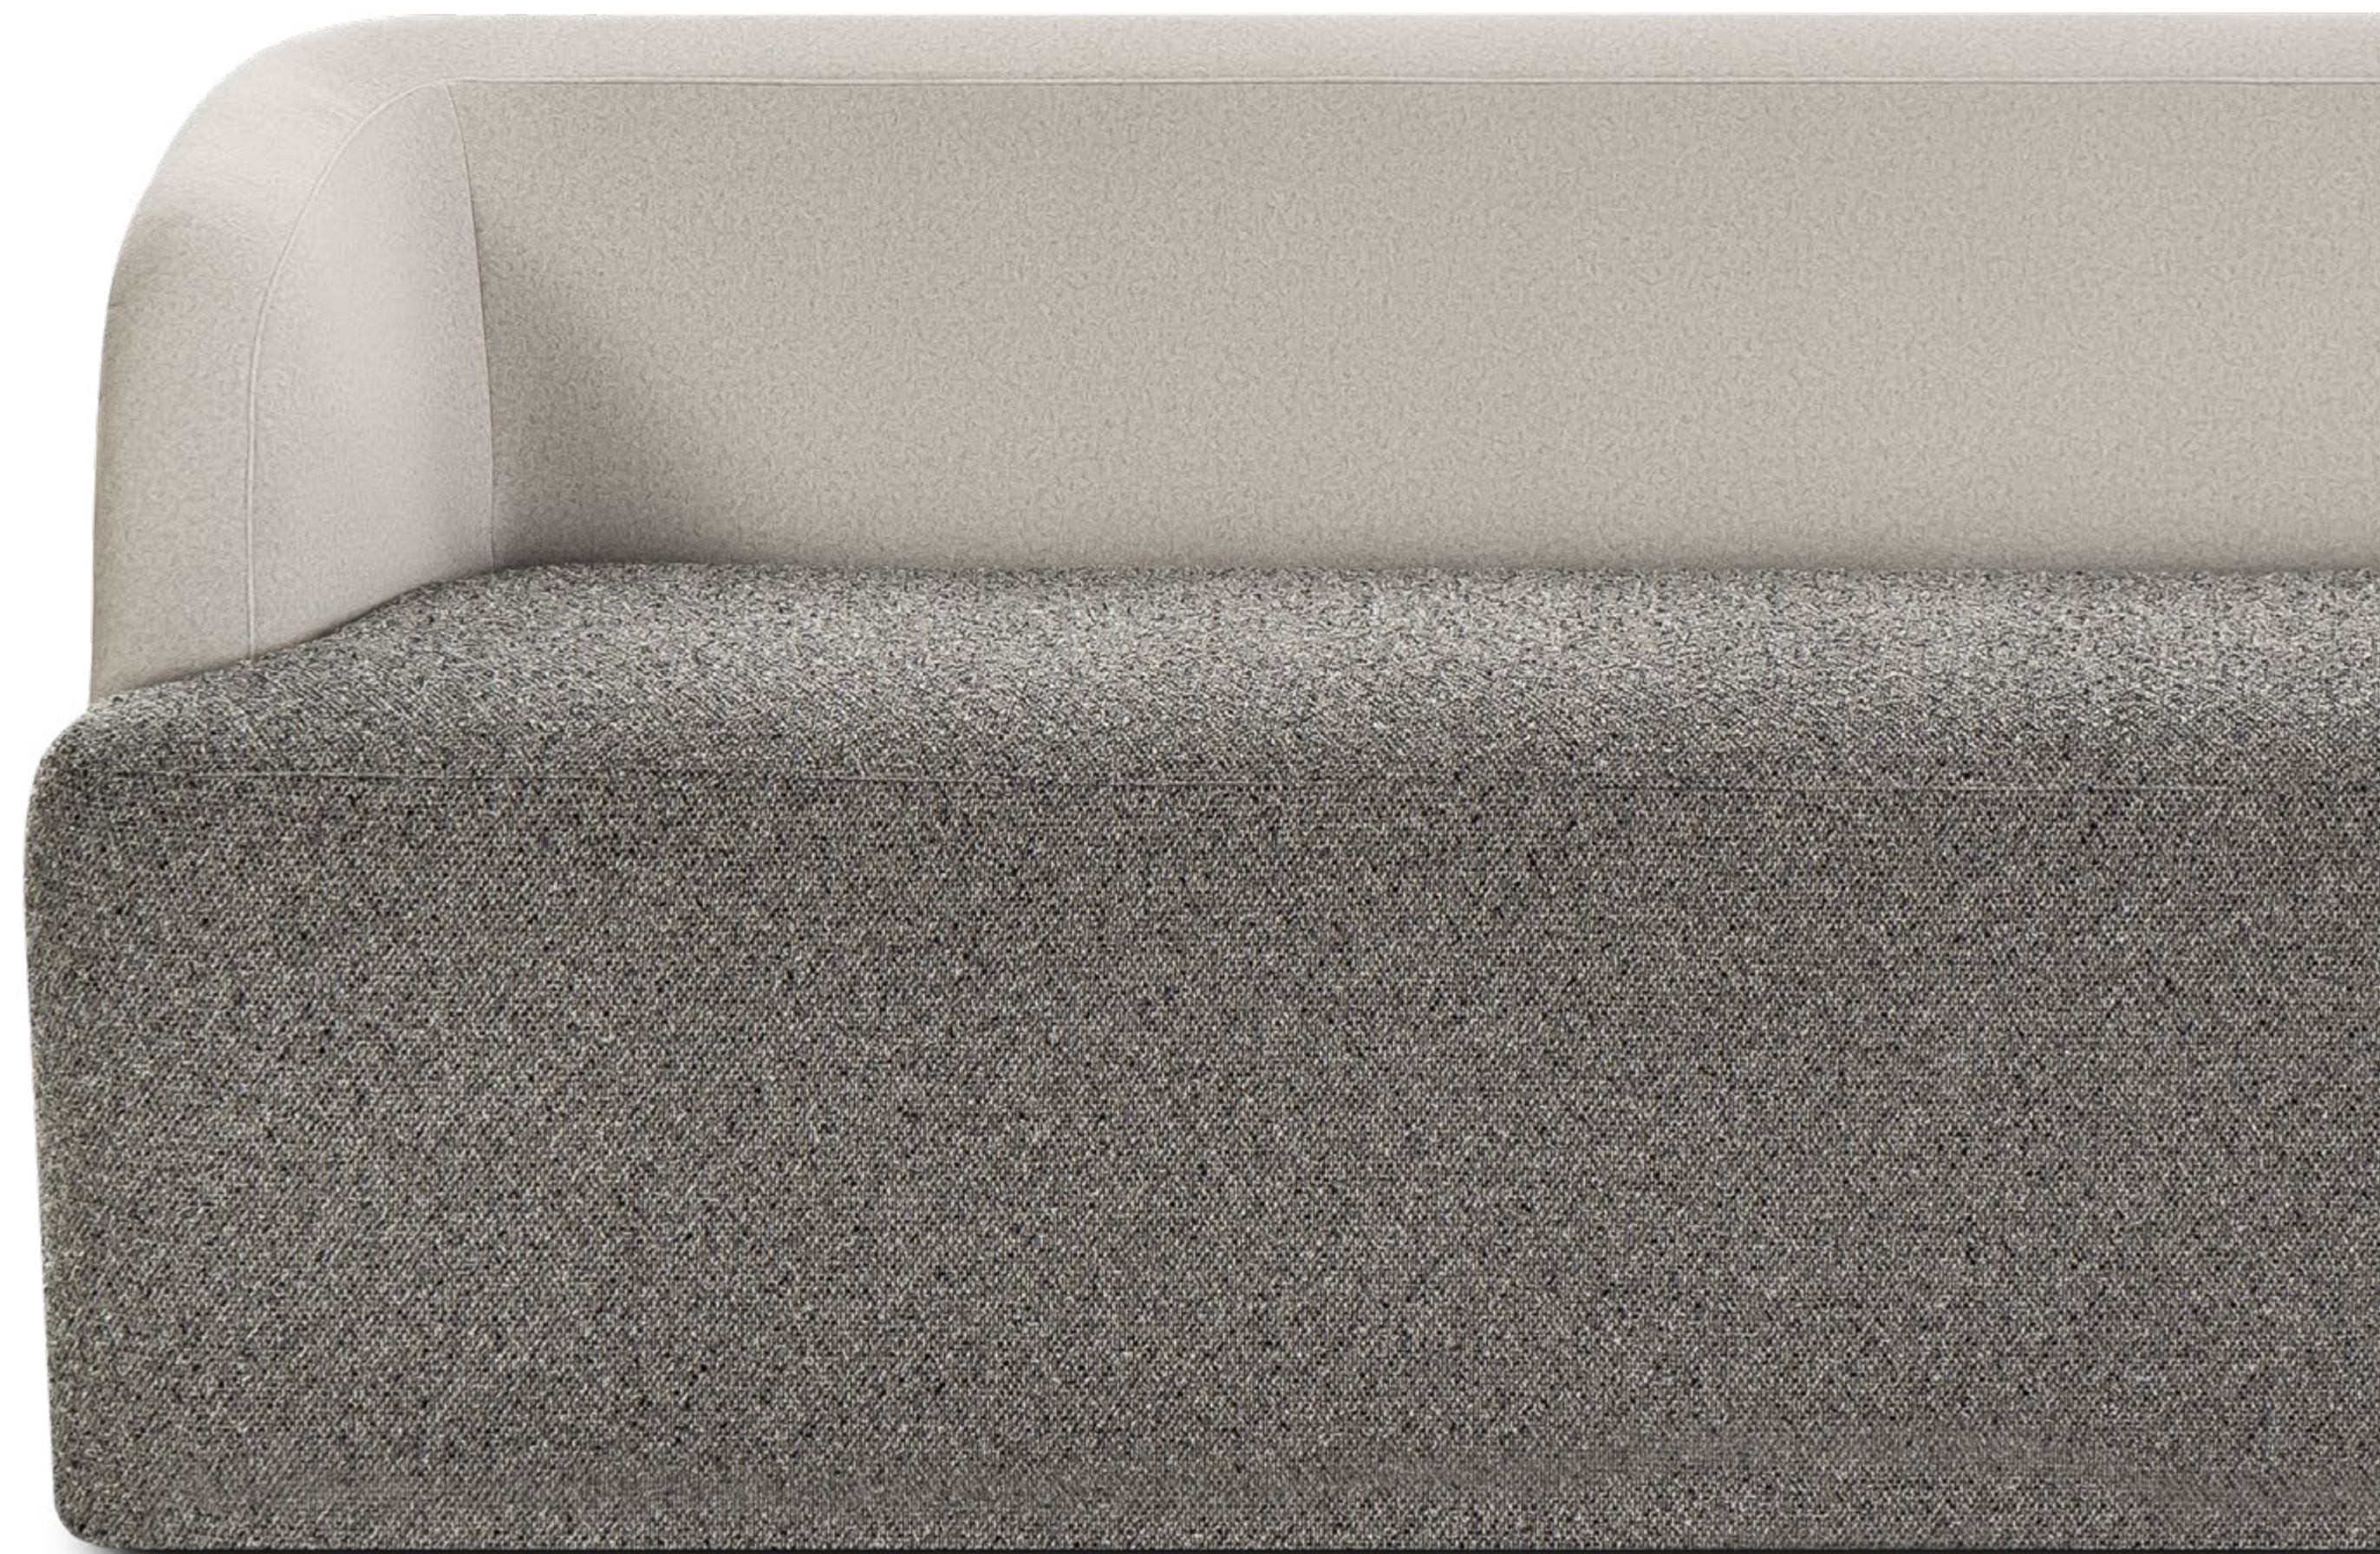

**Backrests:**

Fixed – Soft foam (density 35 kg/m<sup>3</sup>), foam (density 28 kg/m<sup>3</sup>) and 120 g polyester fiber wadding.

**Feet:**

Wood – 1.18" height

8263

10180

Tecido Fora de Linha