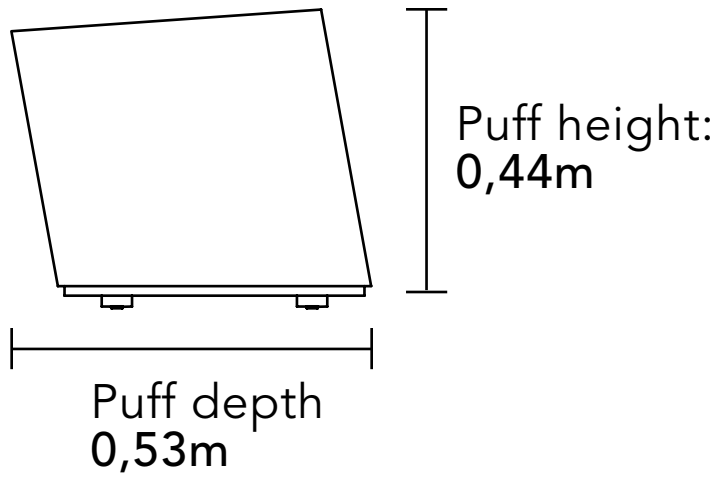

Leg height	0,03m
Arm width	0,12m

SOFA  
ARQUÉ

GENERAL DIMENSIONS

As this is a handcrafted product, variations in the stated dimensions may occur. Bell'Arte reserves the right to make changes to the product without prior notice.

Module – Swivel Armchair

Width 27,6" × Depth 32,3" × Height 28,7"

Module – 2 Arms 1 Seat

Width 64,2" × Depth 33,1" × Height 28,7"

Width 72,0" × Depth 33,1" × Height 28,7"

Width 79,9" × Depth 33,1" × Height 28,7"

Width 87,8" × Depth 33,1" × Height 28,7"

Width 95,7" × Depth 33,1" × Height 28,7"

Width 103,5" × Depth 33,1" × Height 28,7"

Width 111,4" × Depth 33,1" × Height 28,7"

Width 119,3" × Depth 33,1" × Height 28,7"

Width 127,2" × Depth 33,1" × Height 28,7"

Width 135,0" × Depth 33,1" × Height 28,7"

Module – Puff

Width 20,5" × Depth 20,9" × Height 17,3"

Modules with top view