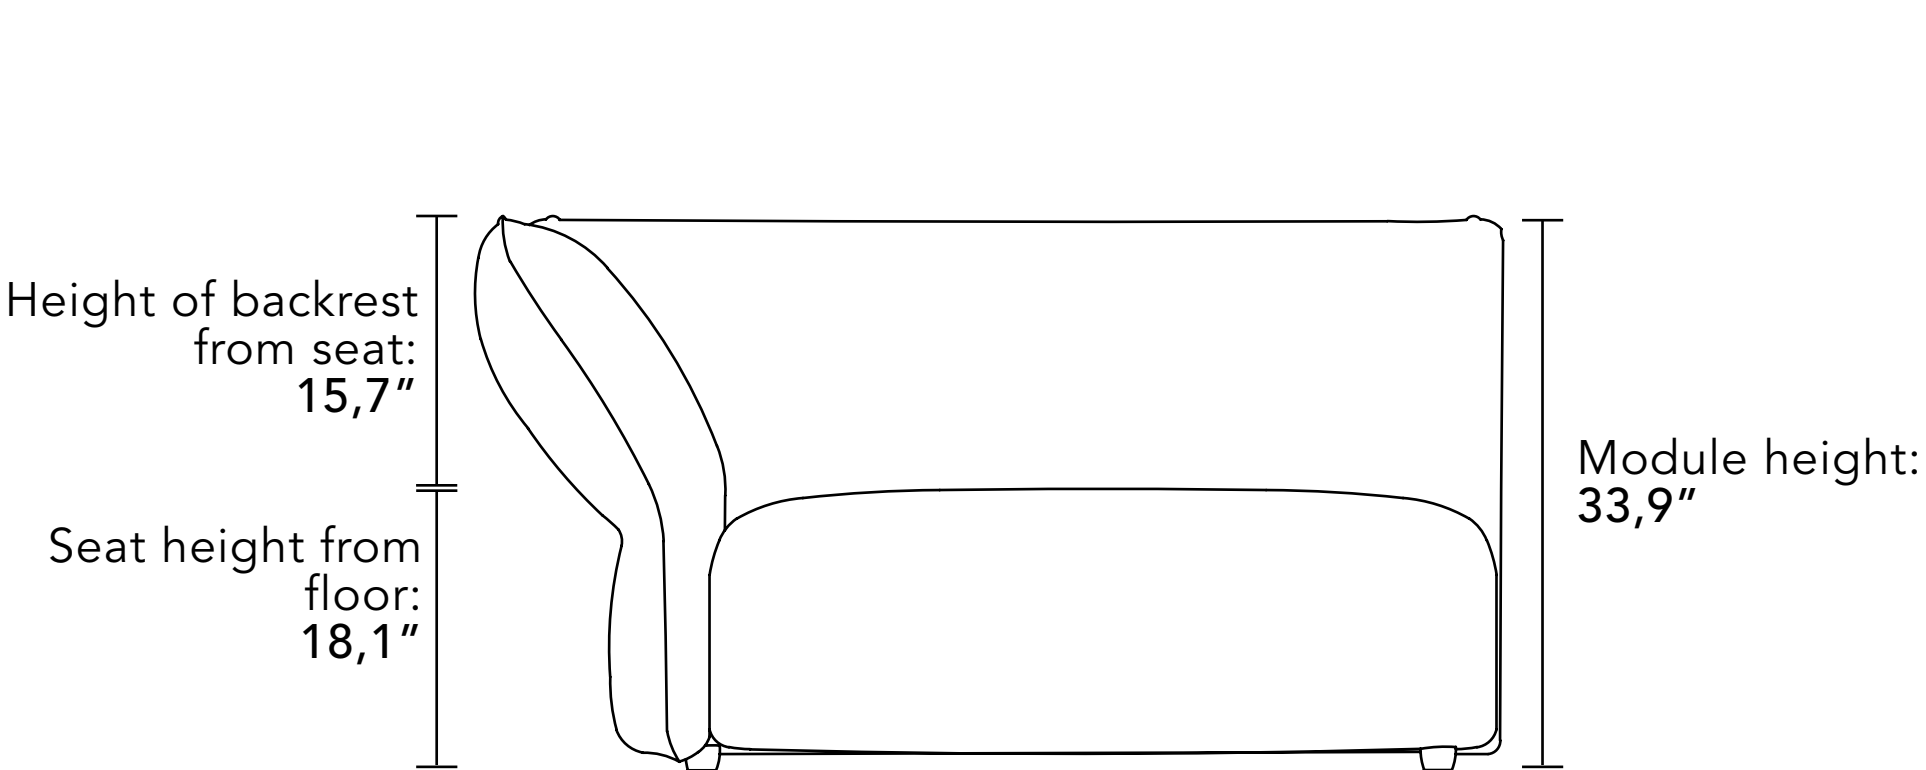

SOFA
ARA

GENERAL DIMENSIONS

As this is a handcrafted product, variations in the stated dimensions may occur. Bell'Arte reserves the right to make changes to the product without prior notice.