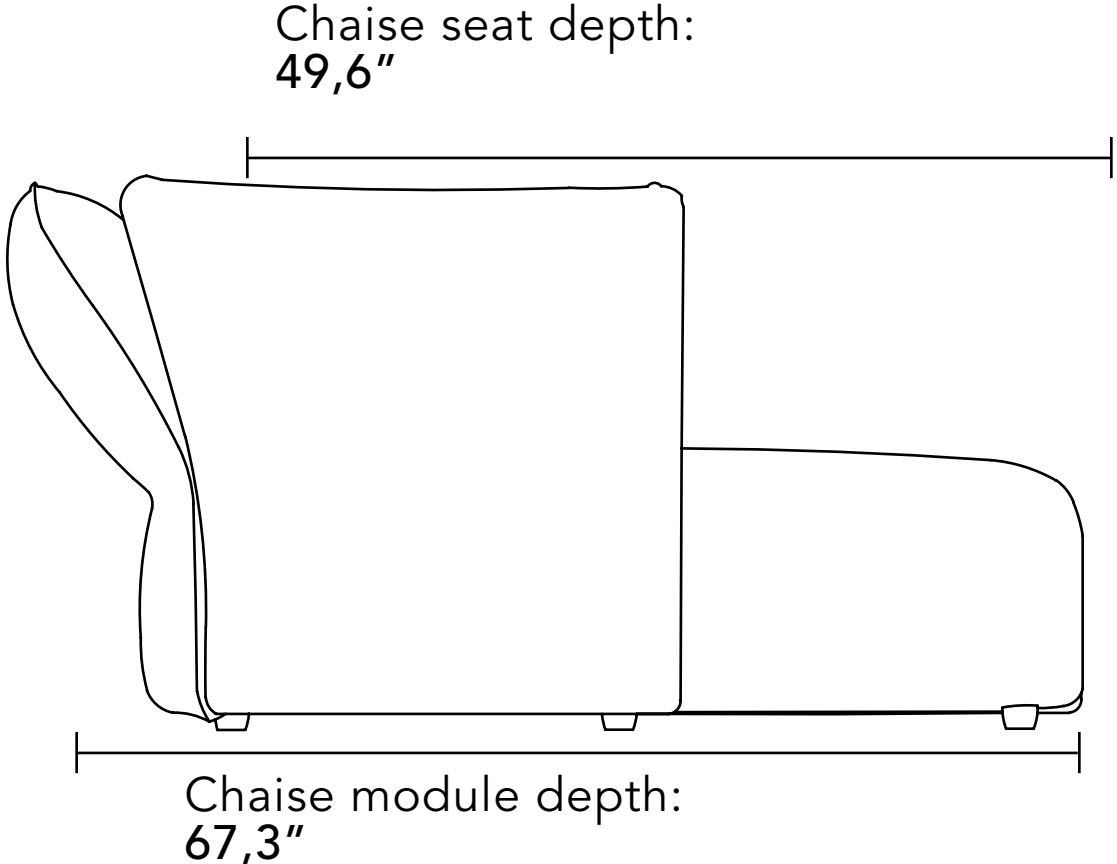

SOFA
ARA

GENERAL DIMENSIONS

As this is a handcrafted product, variations in the stated dimensions may occur. Bell'Arte reserves the right to make changes to the product without prior notice.