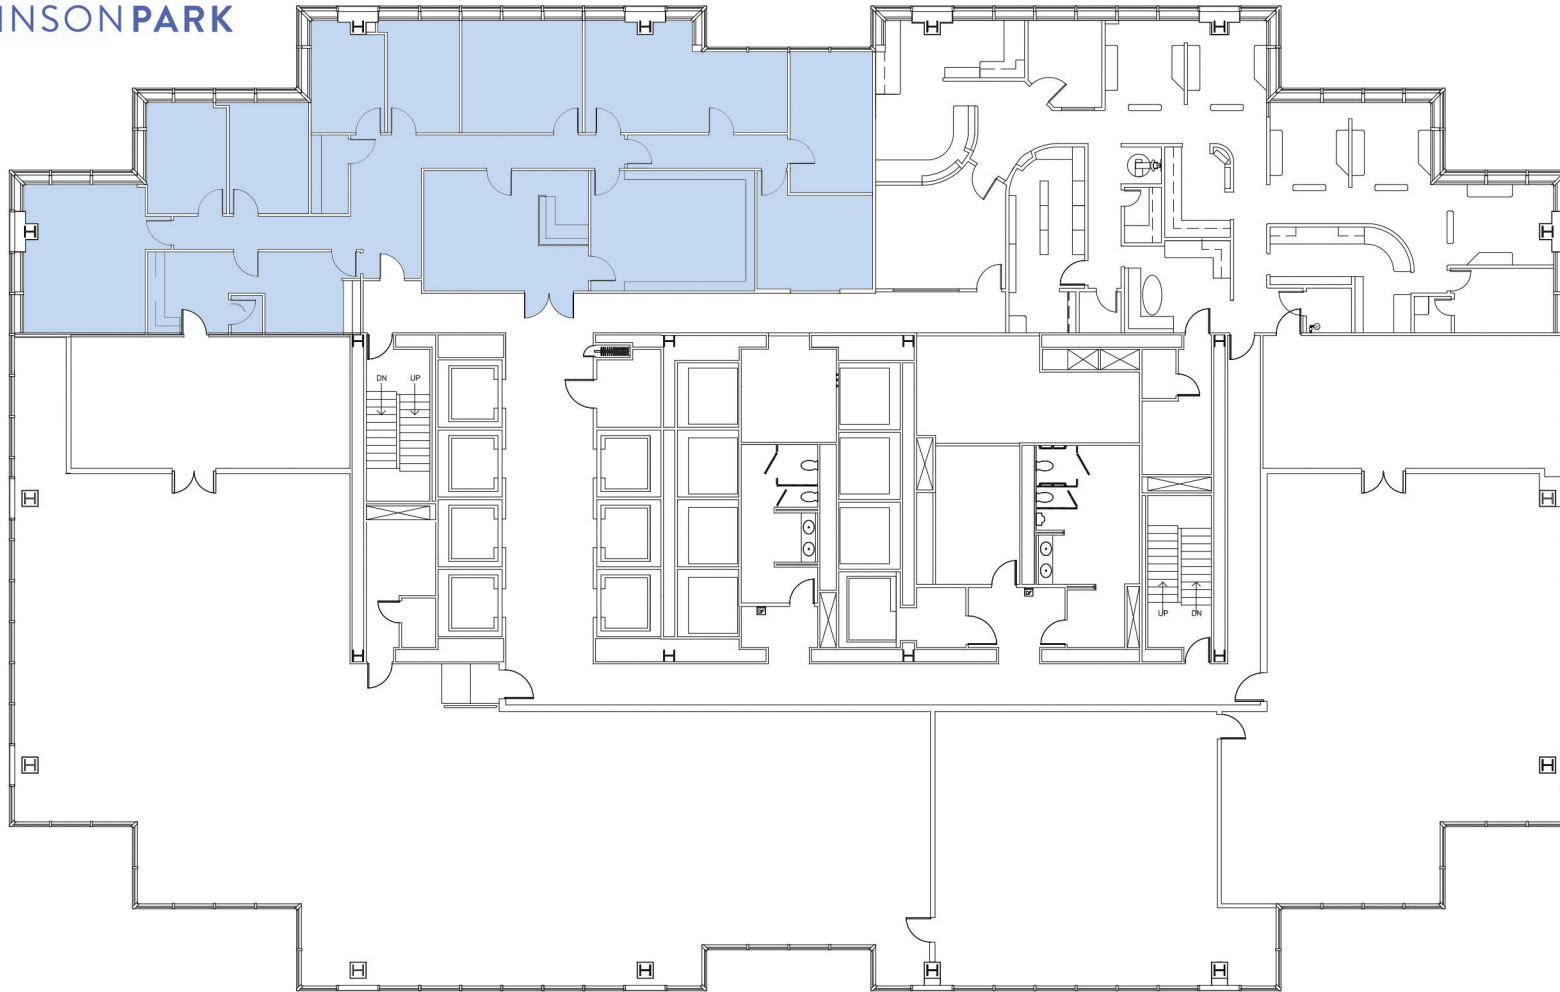

LEASING BY:

MANAGED BY:

**SUITE 3300  
AVAILABLE  
3,869 SF**

**Salesforce Tower**

**schott** design  
www.schottdesign.com

SCALE: NOT TO SCALE  
PROJECT: 2019.733  
PROJECT MGR: AS

## **SALESFORCE TOWER**

111 MONUMENT CIRCLE, 33RD FLOOR  
INDIANAPOLIS, INDIANA 46204

DATE: 03.12.19