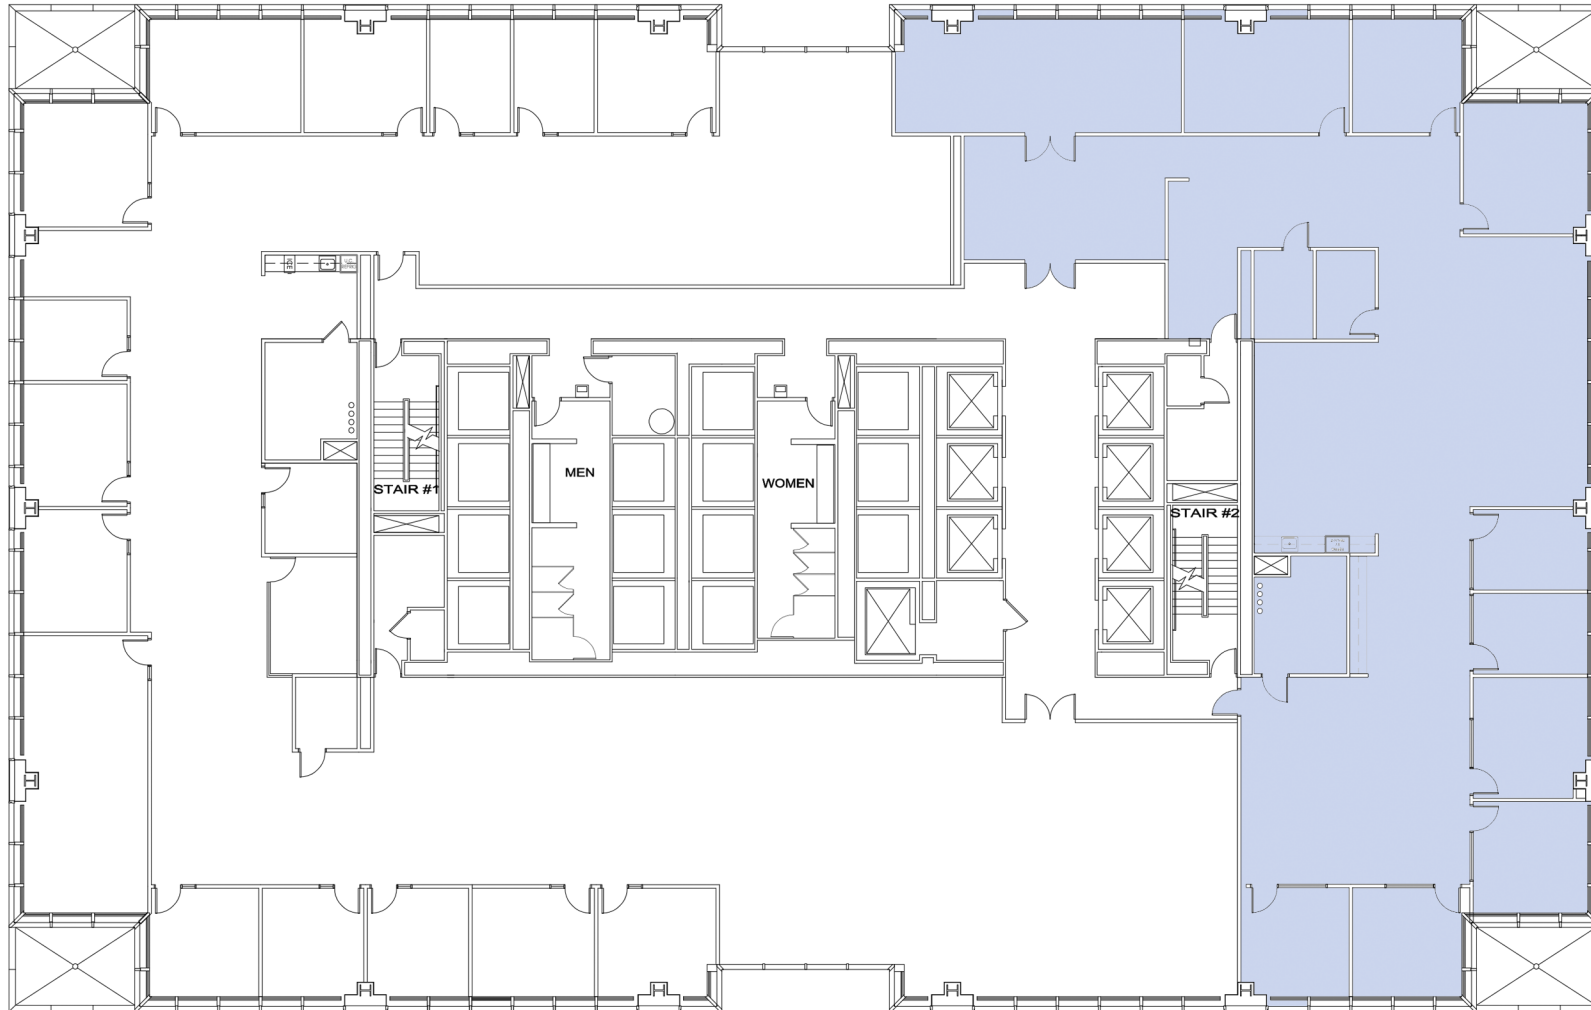

LEASING BY:

MANAGED BY:

**SUITE 1401
AVAILABLE
7,077 SF**

Salesforce Tower

www.schottdesign.com

SCALE: NOT TO SCALE
PROJECT: 2019.733
PROJECT MGR: AS

SALESFORCE TOWER

111 MONUMENT CIRCLE, 14TH FLOOR
INDIANAPOLIS, INDIANA 46204