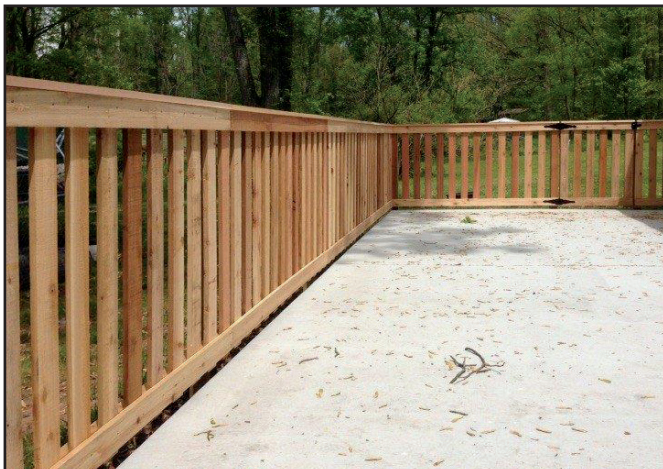

# Wood Shadowbox & Wood Picket Fence

- Pressure Treated Post
- Heights of 3ft, 4ft, 5ft and 6ft
- Red Cedar, Pressure Treated

**6FT TALL RED CEDAR SHADOWBOX FENCE  
IN CONCAVE DESIGN**

**RED CEDAR PICKET FENCE**