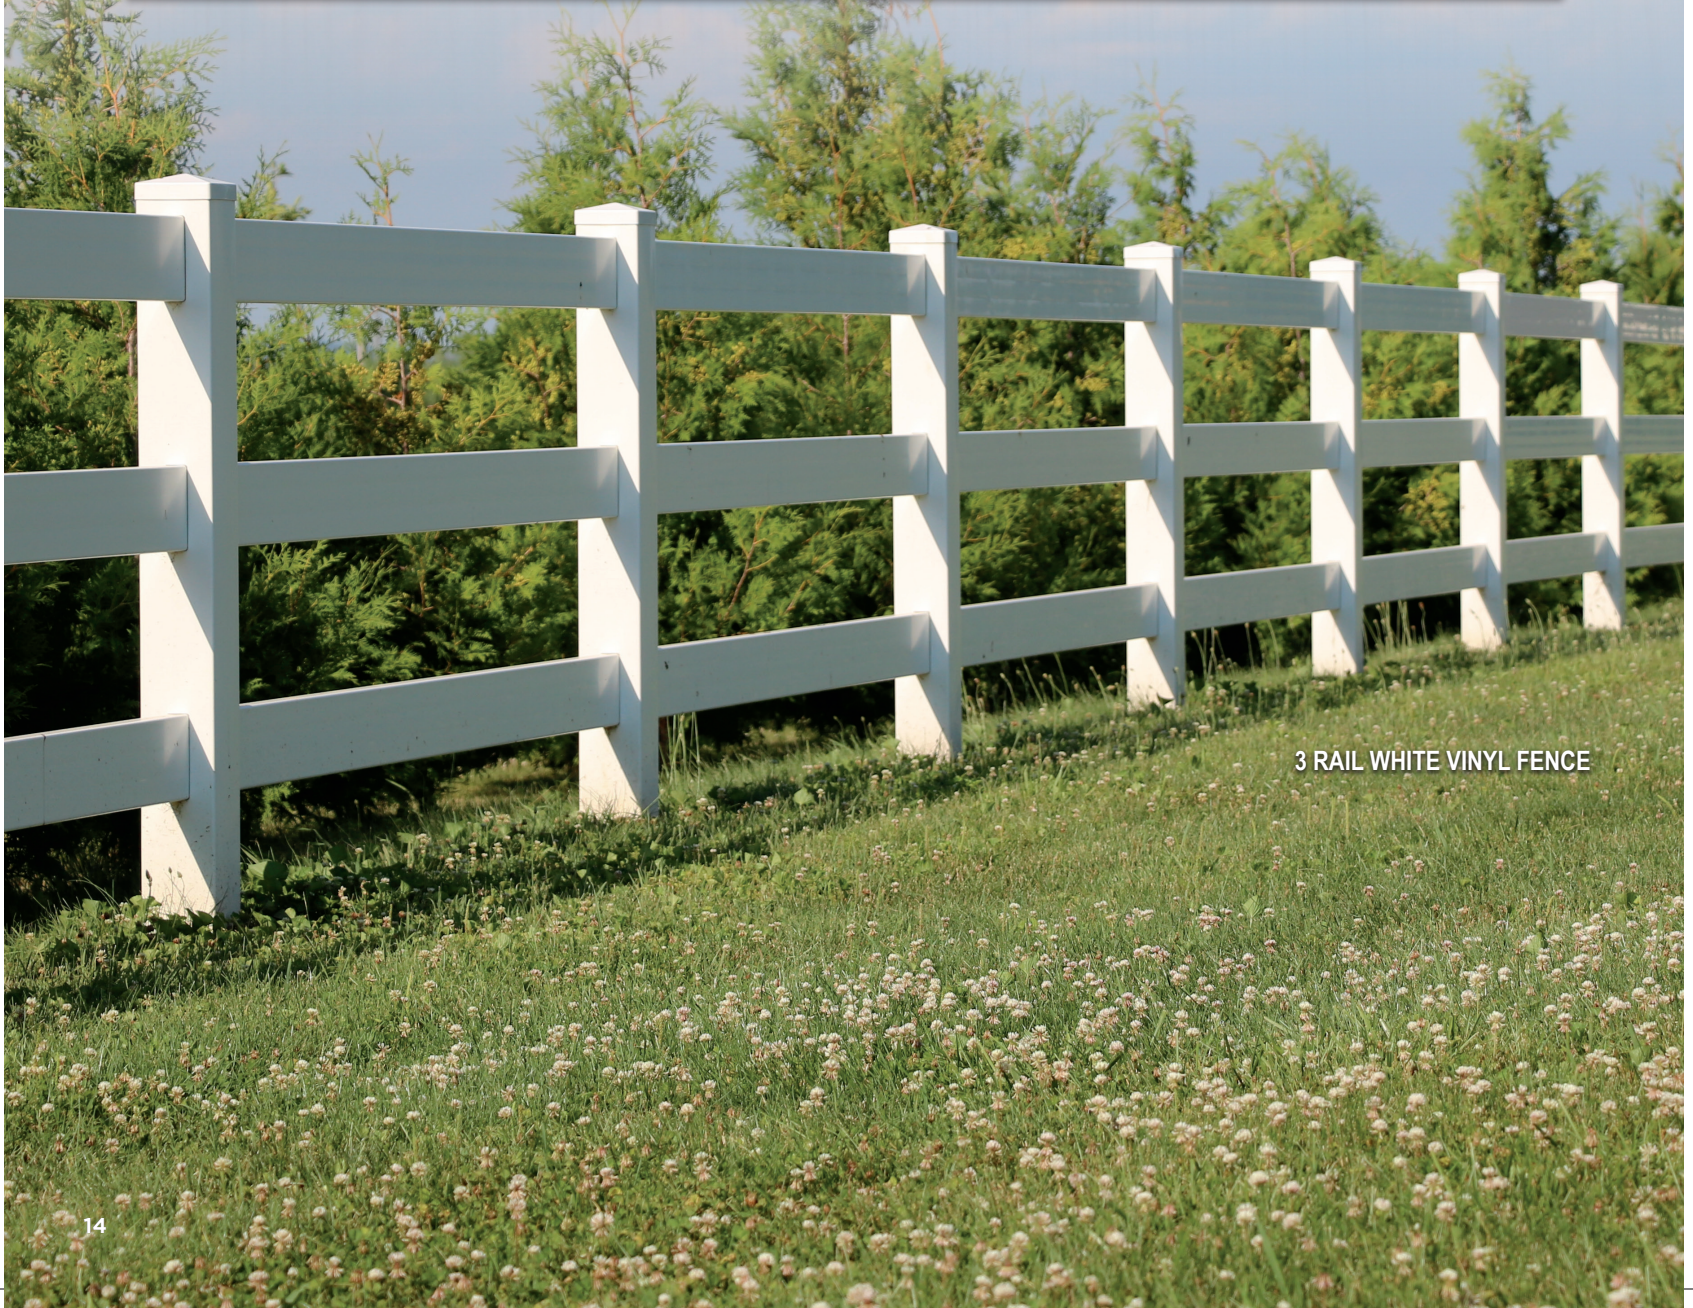

# Vinyl Rail Fence

- 5" Post Set in Concrete
- 3 Rail or 4 Rail
- Black or Green Vinyl Wire

**4 RAIL WHITE VINYL CROSS BUCK FENCE**

**3 RAIL WHITE VINYL FENCE**

**3 RAIL WHITE VINYL FENCE**