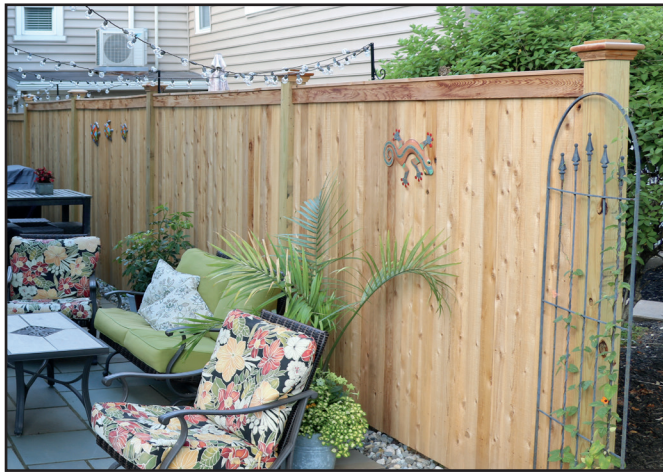

# Wood Privacy Fence

- Pressure Treated Post
- Heights of 4ft, 5ft, 6ft, and 8ft
- Red Cedar, Pressure Treated, Hemlock, Canadian Spruce
- Standard Privacy, Lattice Top Design, Cap and Trim Design

**6FT TALL HEMLOCK PRIVACY FENCE  
IN CAP AND TRIM STYLE  
(FRONT SIDE)**