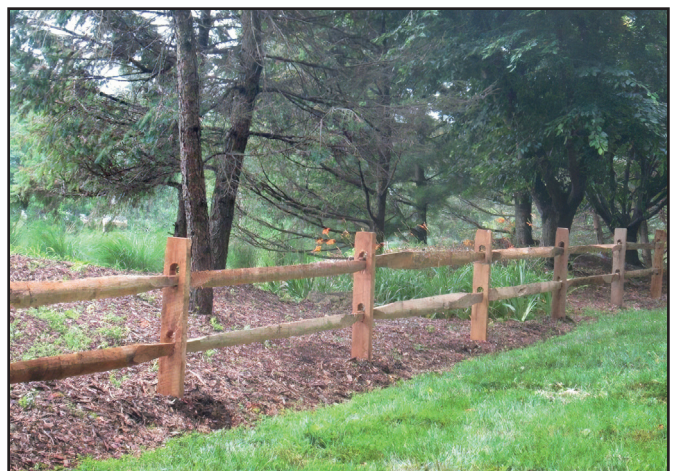

# Split Rail Fence

3 RAIL SPLIT RAIL FENCE

3 RAIL SPLIT RAIL FENCE

3 RAIL SPLIT RAIL FENCE WITH FULL MESH METAL GATE

3 RAIL SPLIT RAIL FENCE WITH 2X4 BLACK WOVEN WIRE

3 RAIL SPLIT RAIL FENCE  
WITH 1.5X4 BLACK VINYL WIRE  
(POOL CODE)