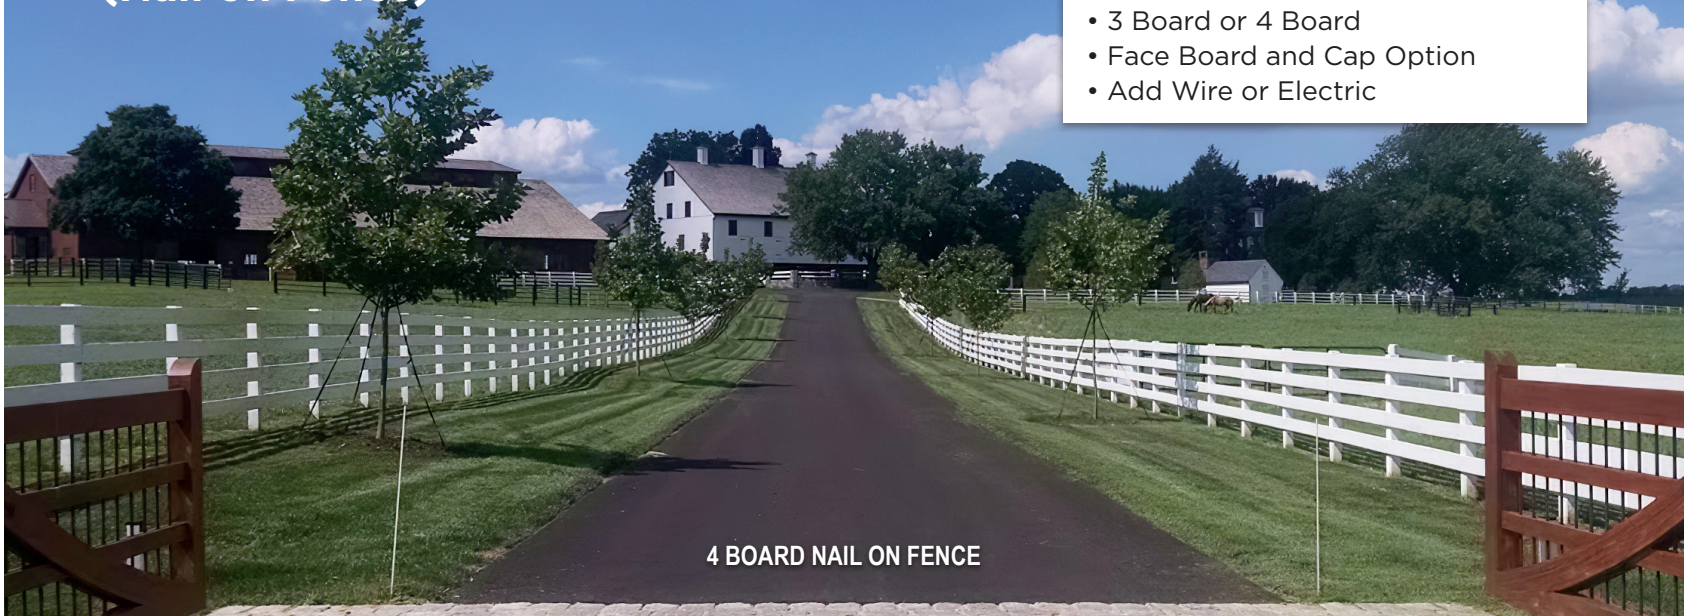

# Post & Board Fence (Nail on Fence)

- Pressure Treated Post
- Boards (Hemlock, Oak, Pressure Treated)
- 3 Board or 4 Board
- Face Board and Cap Option
- Add Wire or Electric

4 BOARD NAIL ON FENCE  
(4X6 POST WITH OAK BOARDS)

4 BOARD NAIL ON FENCE WITH FACEBOARD  
AND COPPER CAP PLUS 2"X4" WOVEN WIRE

4 BOARD NAIL ON FENCE WITH CAP  
(4X6 POST WITH HEMLOCK BOARDS)

3 BOARD NAIL ON FENCE WITH 2X4 BLACK VINYL WIRE

4 BOARD NAIL ON FENCE WITH CAP  
AND 2X4 BLACK VINYL WIRE

# Post & Board Fence (Nail on Fence)

- Pressure Treated Post
- Boards (Hemlock, Oak, Pressure Treated)
- 3 Board or 4 Board
- Face Board and Cap Option
- Add Wire or Electric

4 BOARD NAIL ON FENCE

4 BOARD NAIL ON FENCE WITH FACEBOARD AND CAP  
(P.T. POST AND P.T. DECK BOARDS)