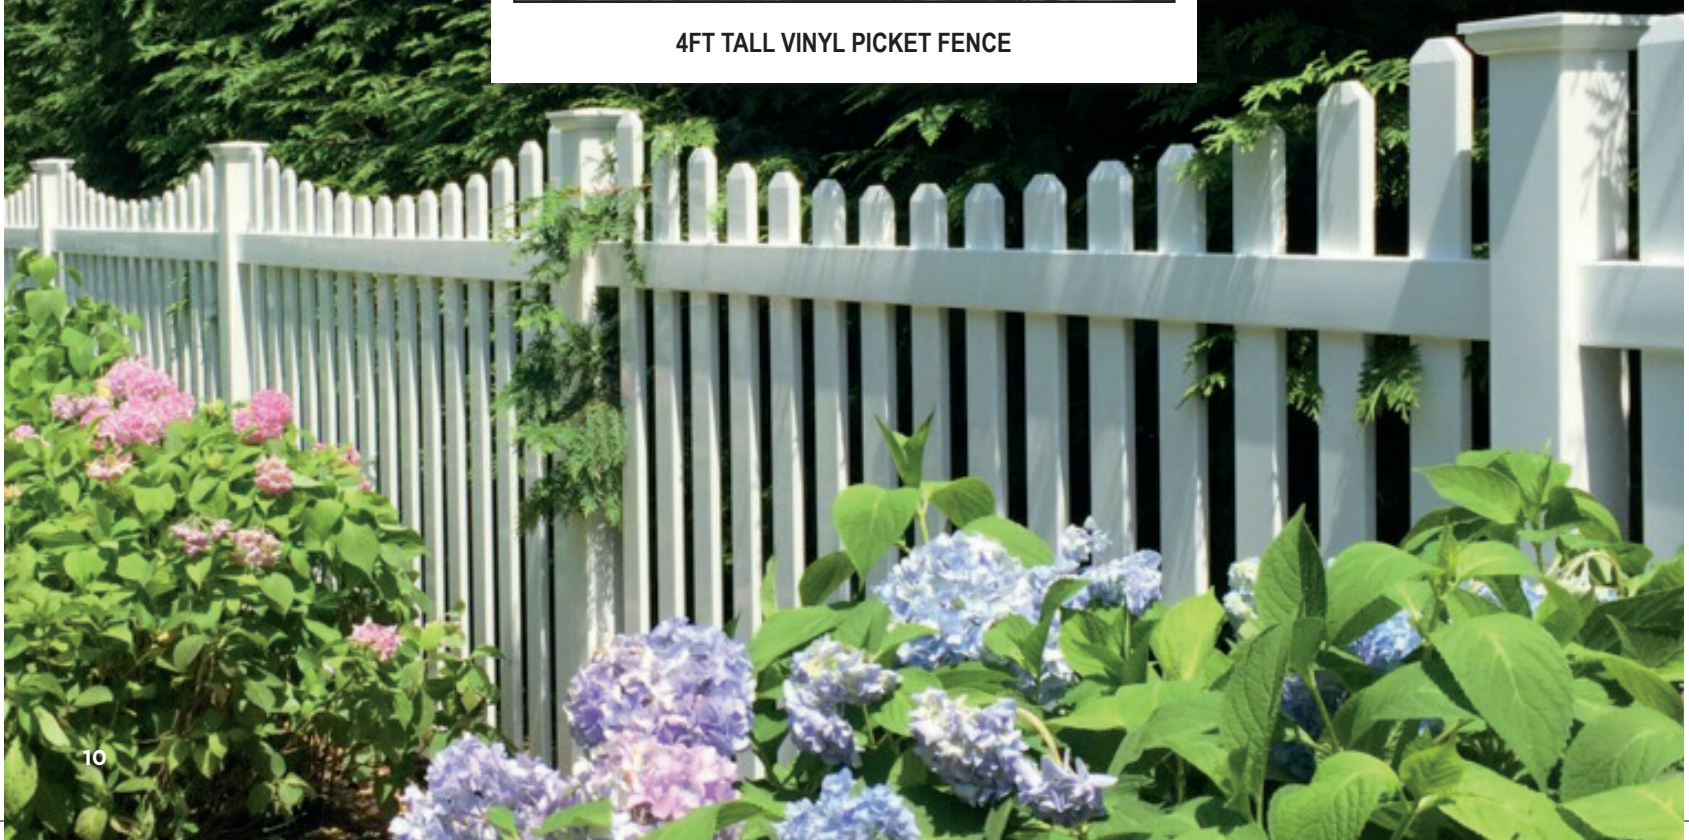

# Vinyl Picket & Yard Fence

- Many colors and designs available
- Post all set in concrete

4FT TALL WHITE VINYL YARD FENCE

3FT TALL WHITE VINYL PICKET FENCE

4FT TALL VINYL PICKET FENCE

4FT TALL  
CONCAVE WHITE VINYL  
PICKET FENCE