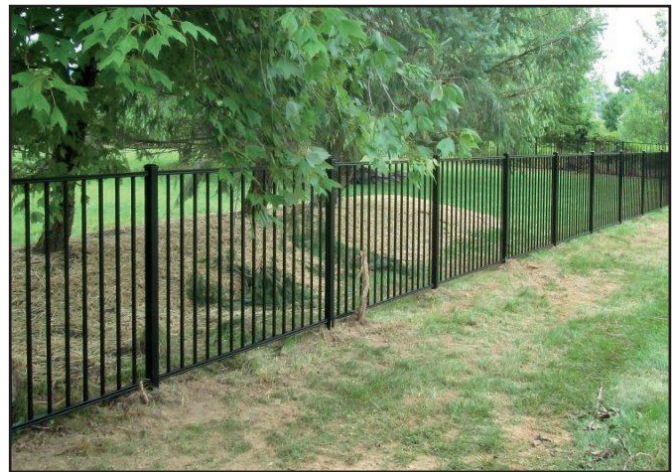

# Aluminum Fence

- Many Color and Designs Available
- Posts All Set In Concrete
- 3000 Series is 6ft Sections
- 4000 Series is 8ft Sections

ALUMINUM FENCE SERIES 3131

ALUMINUM FENCE SERIES 3233 (BRONZE COLOR)