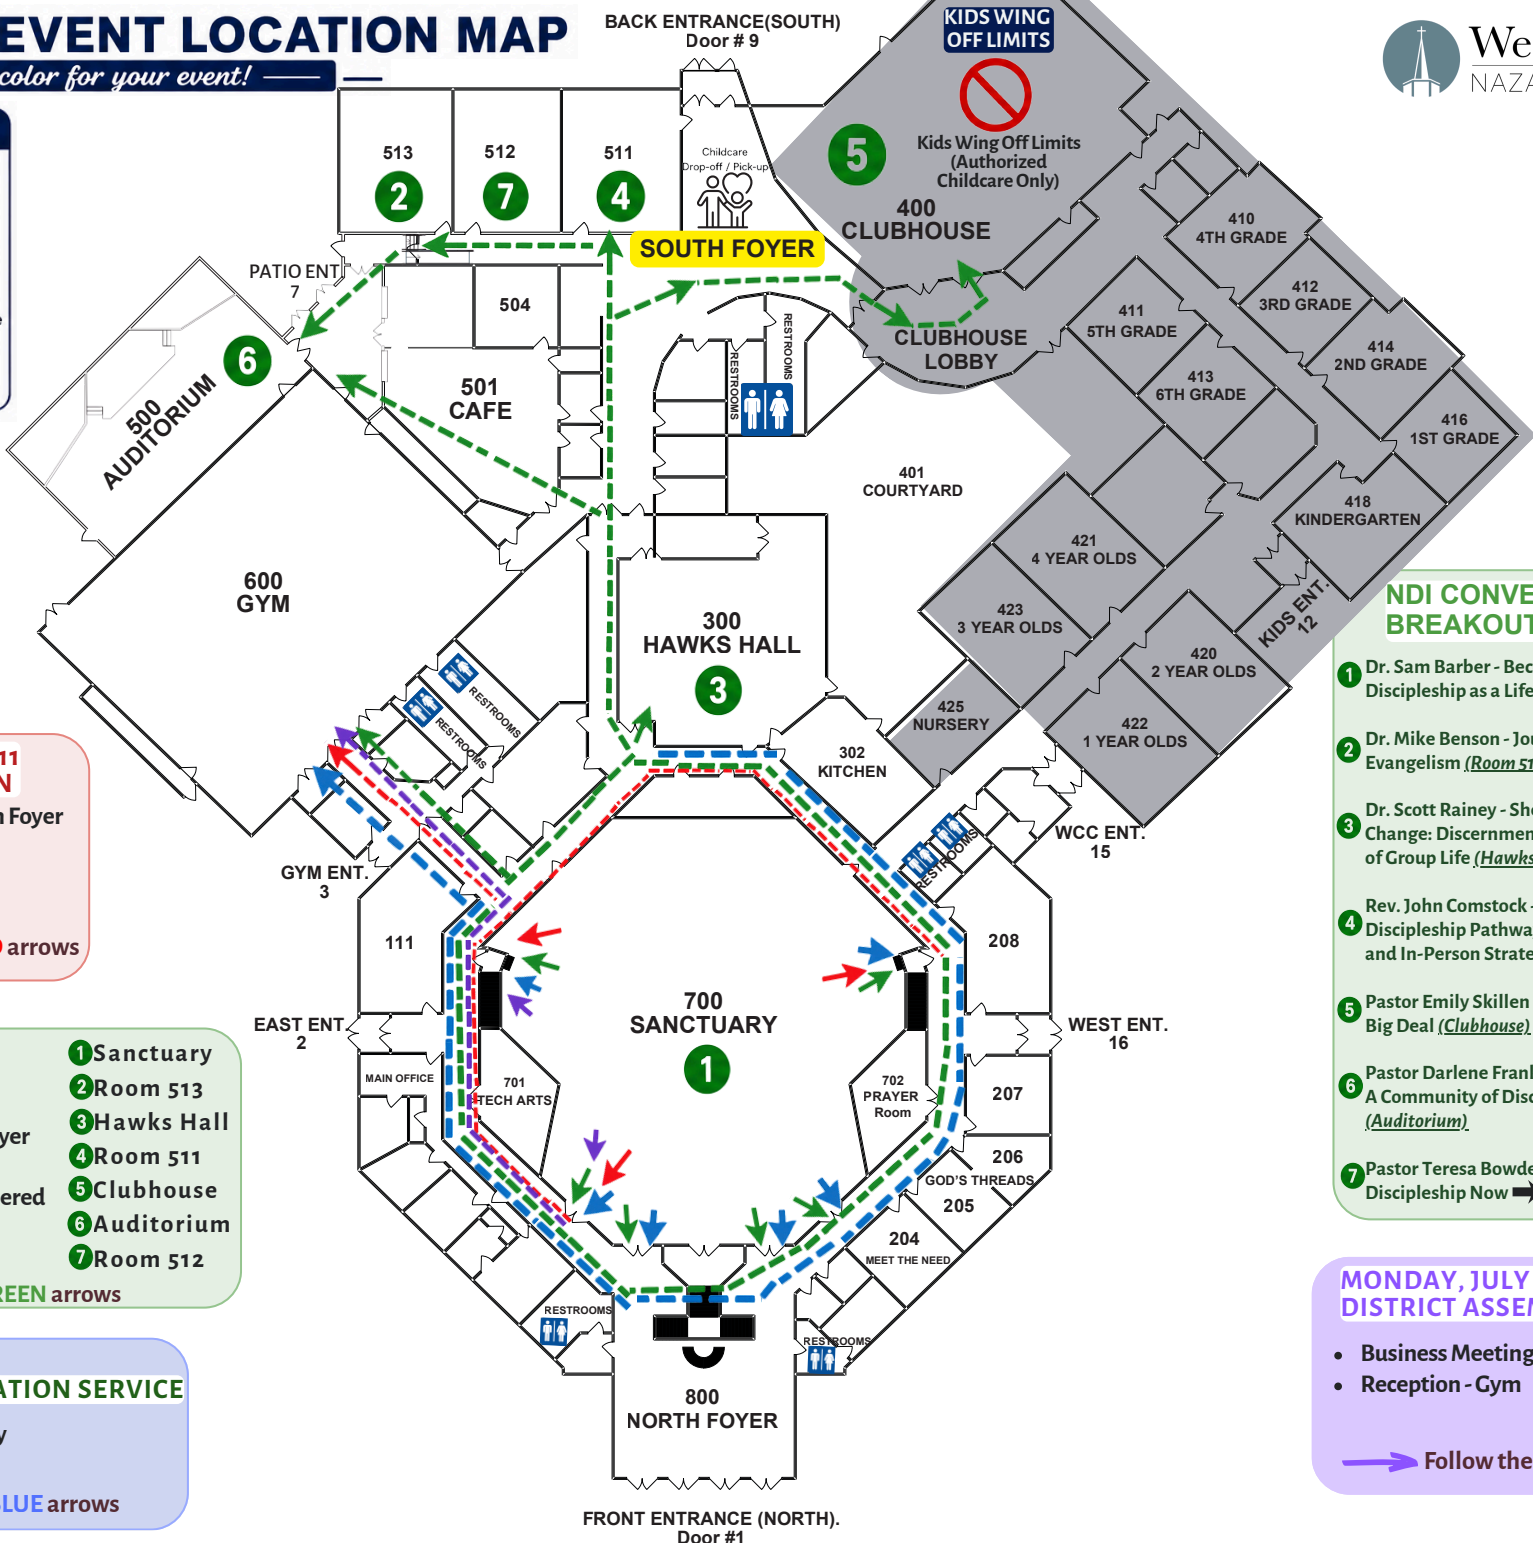

DISTRICT EVENT LOCATION MAP

Follow the color for your event!

EVENT COLOR KEY

- Saturday, July 11 - NMI Convention
- Saturday, July 11 - NDI Convention
- Sunday, July 12 - District Ordination Service
- Monday, July 13 - District Assembly

SATURDAY, JULY 11 NDI CONVENTION

- Lunch - Gym
- Registration - North Foyer
- Session 1 - Sanctuary
- Workshops - See numbered location on map
- Session 2 - Sanctuary

- ① Sanctuary
- ② Room 513
- ③ Hawks Hall
- ④ Room 511
- ⑤ Clubhouse
- ⑥ Auditorium
- ⑦ Room 512

MONDAY, JULY 13 DISTRICT ASSEMBLY

- Business Meeting - Sanctuary
- Reception - Gym

➔ Follow the **PURPLE** arrows

FRONT ENTRANCE (NORTH). Door #1

SOUTH FOYER

KIDS WING OFF LIMITS

Kids Wing Off Limits (Authorized Childcare Only)

400 CLUBHOUSE

CLUBHOUSE LOBBY

401 COURTYARD

300 HAWKS HALL

302 KITCHEN

425 NURSERY

WCC ENT. 15

GYM ENT. 3