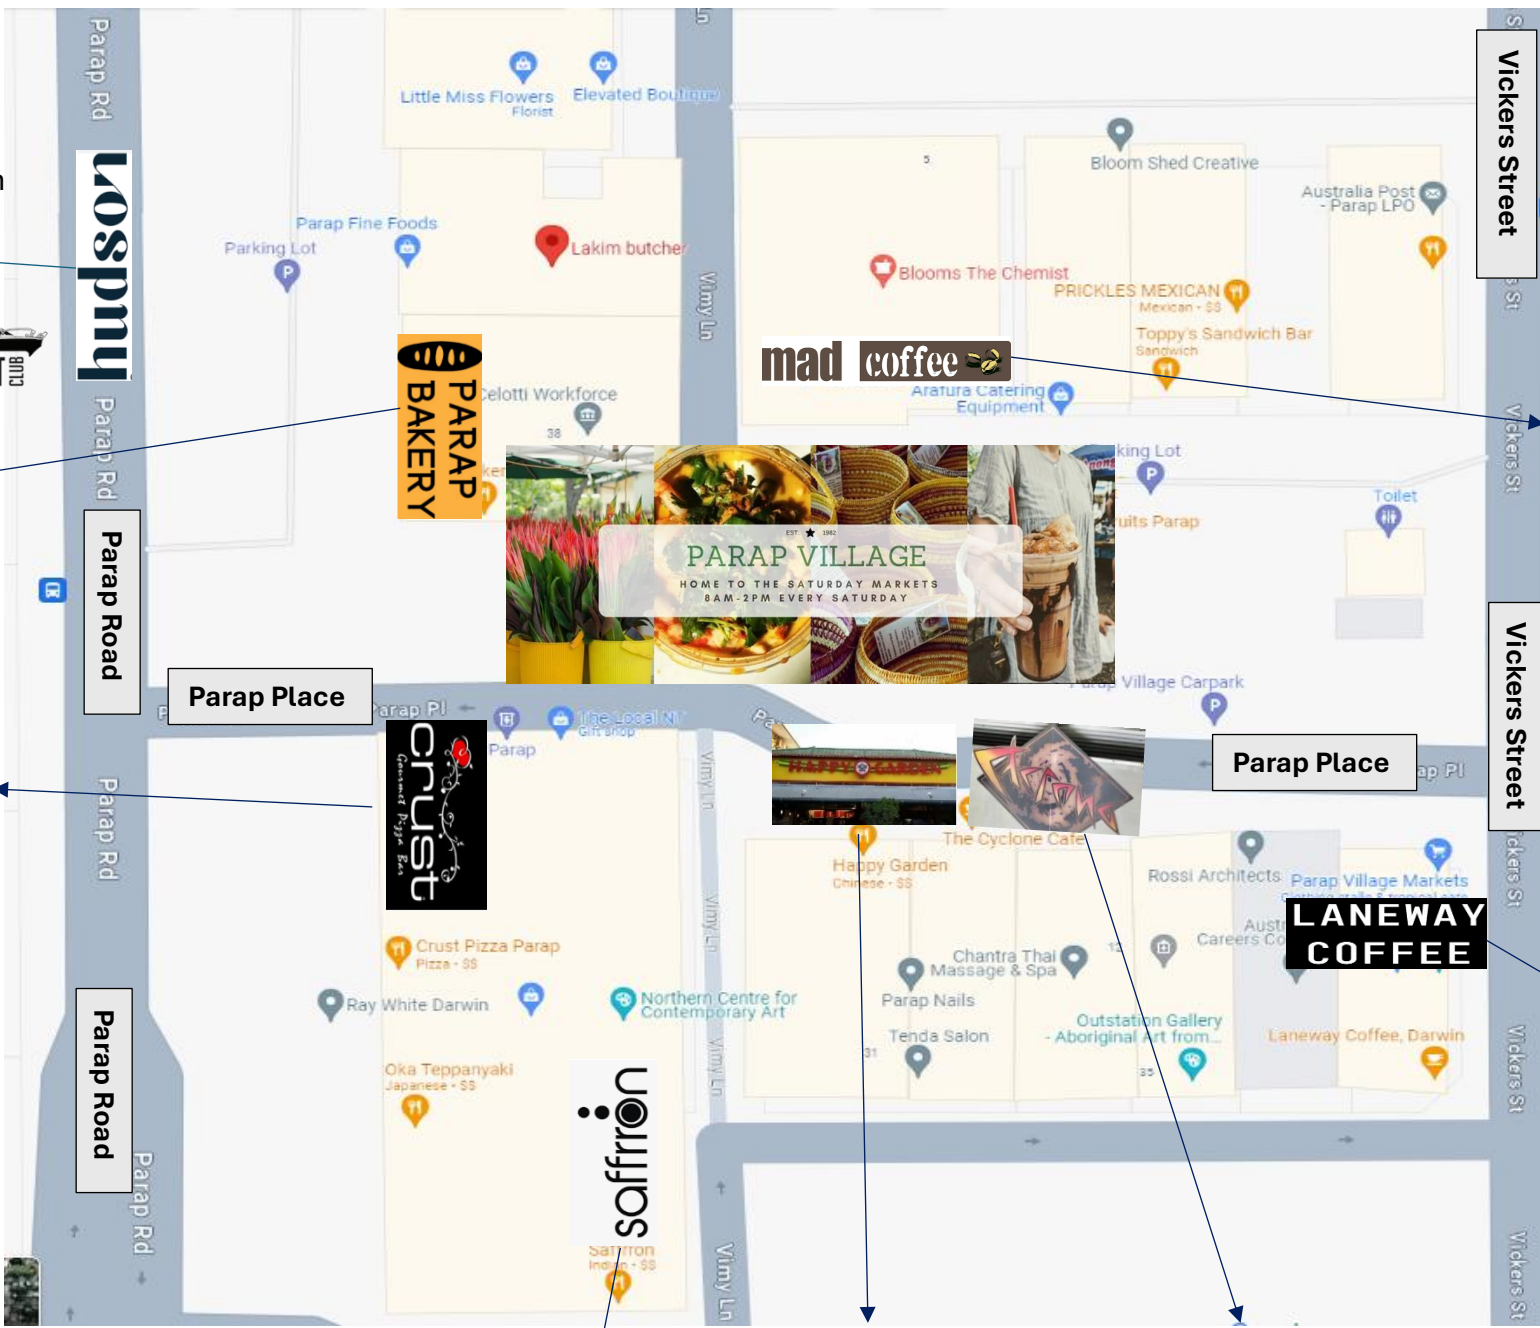

## Trailer Boat Club

BISTRO

12:00 PM TO 8 PM EVERY DAY

BAR

10:00 AM TO 10:00 PM EVERY DAY

<https://dtbc.com.au/>

Walking distance : 1 Km

**HUDSON PARAP  
PARTNER**  
Get discounts  
on food & drinks

Tourism NT / Adrian Brown

Direction to

Parap Bakery

Crust Pizza

Direction to

Saffron Restaurant

Happy Garden Restaurant

Cyclone Coffee Shop

Mad About Coffee Shop

Laneway Coffee Shop

Parap Rd

Parap Road

Parap Road

Vickers Street

Vickers Street

Vickers St