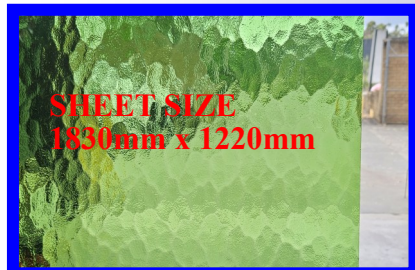

### Sand Stone

Available in 6mm & 5mm thickness

Can be toughened

Can be laminated

Sheet size  
2440 x 2100

### Hexlite

Available in 5mm

Can be Toughened Or Laminated

Water Cube

SHEET SIZE  
1830mm x 1220mm