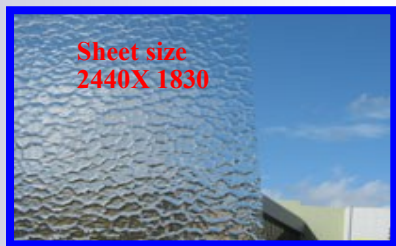

Sheet size
2440X 1830

Artic (Kosi)

Available in 5mm thickness

Can be toughened & laminated