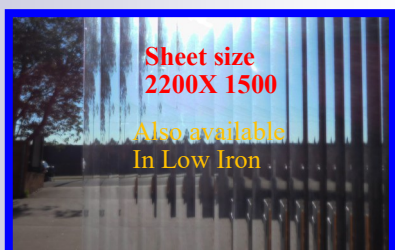

### Narrow Reeded (12mm flutes)

Available in 5mm & 6mm & 8mm & 10mm

**5mm & 10mm Available in Low Iron**

**Also in low Iron**

Sheet Size  
3600 x 1800

### Geo Line

Available in 6, 10, & 12mm

Can be toughened

Clear, Low iron, Grey & Bronze

Sheet size  
2200X 1500

Also available  
In Low Iron

### Broad Reeded (20mm Flutes)

Available in 5mm

Can be toughened

Can be laminated

**Also in Low Iron**

Sheet size  
2440X 1830