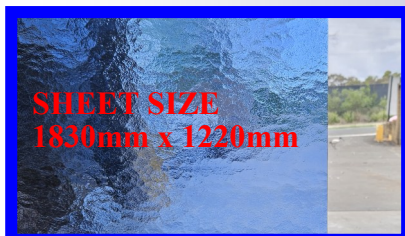

SHEET SIZE
1830mm x 1220mm

Blue Cathedral

3mm thickness

Can be Laminated

Take a look at our website to see some of our other designs and applications

www.spectrumartglass.com.au