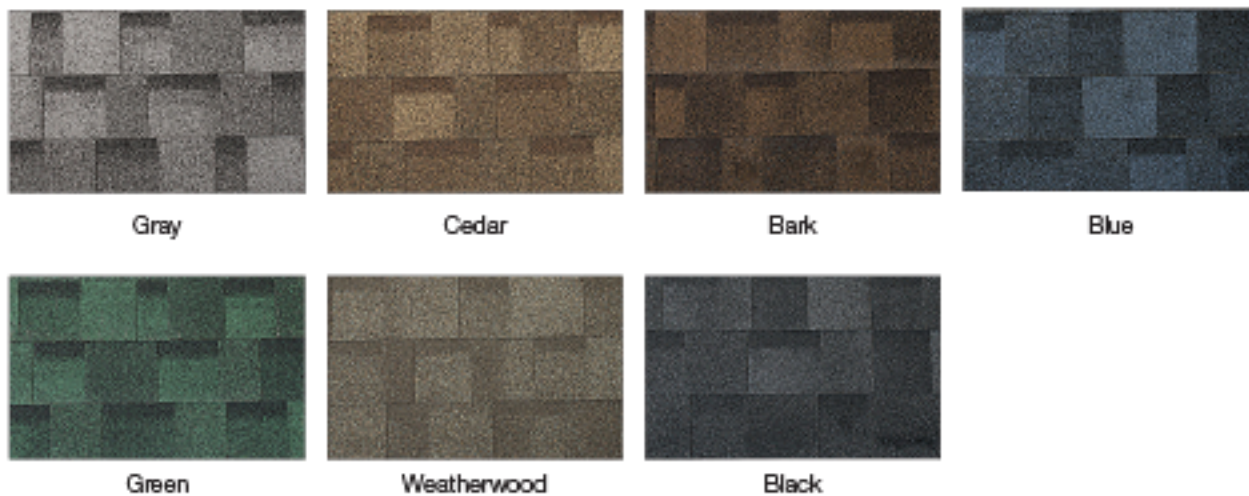

Color Options

Vinyl Siding Colors

Vinyl Shed Trim Colors

Vinyl Flower Box Colors

Louvered Shutter Colors

*Color swatches are for representation only. Ask your representative for actual product samples.

Painted Siding & Trim Colors

Architectural 30-Year Shingle Colors

Raised Panel Shutter Colors

**Color swatches are for representation only. Ask your representative for actual product samples.*