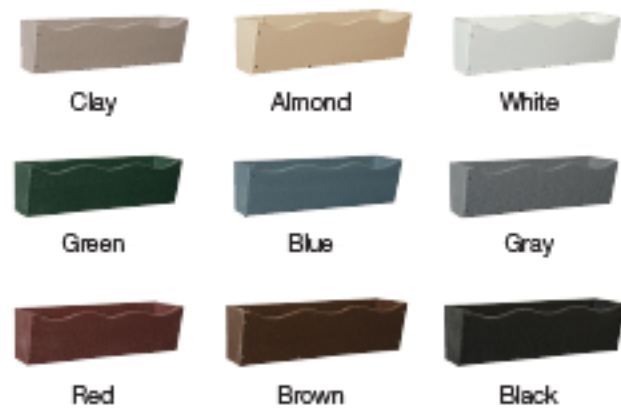

Color Options

Vinyl Siding Colors

Vinyl Shed Trim Colors

Vinyl Flower Box Colors

Louvered Shutter Colors

*Color swatches are for representation only. Ask your representative for actual product samples.

Painted Siding & Trim Colors

Architectural 30-Year Shingle Colors

Raised Panel Shutter Colors

**Color swatches are for representation only. Ask your representative for actual product samples.*